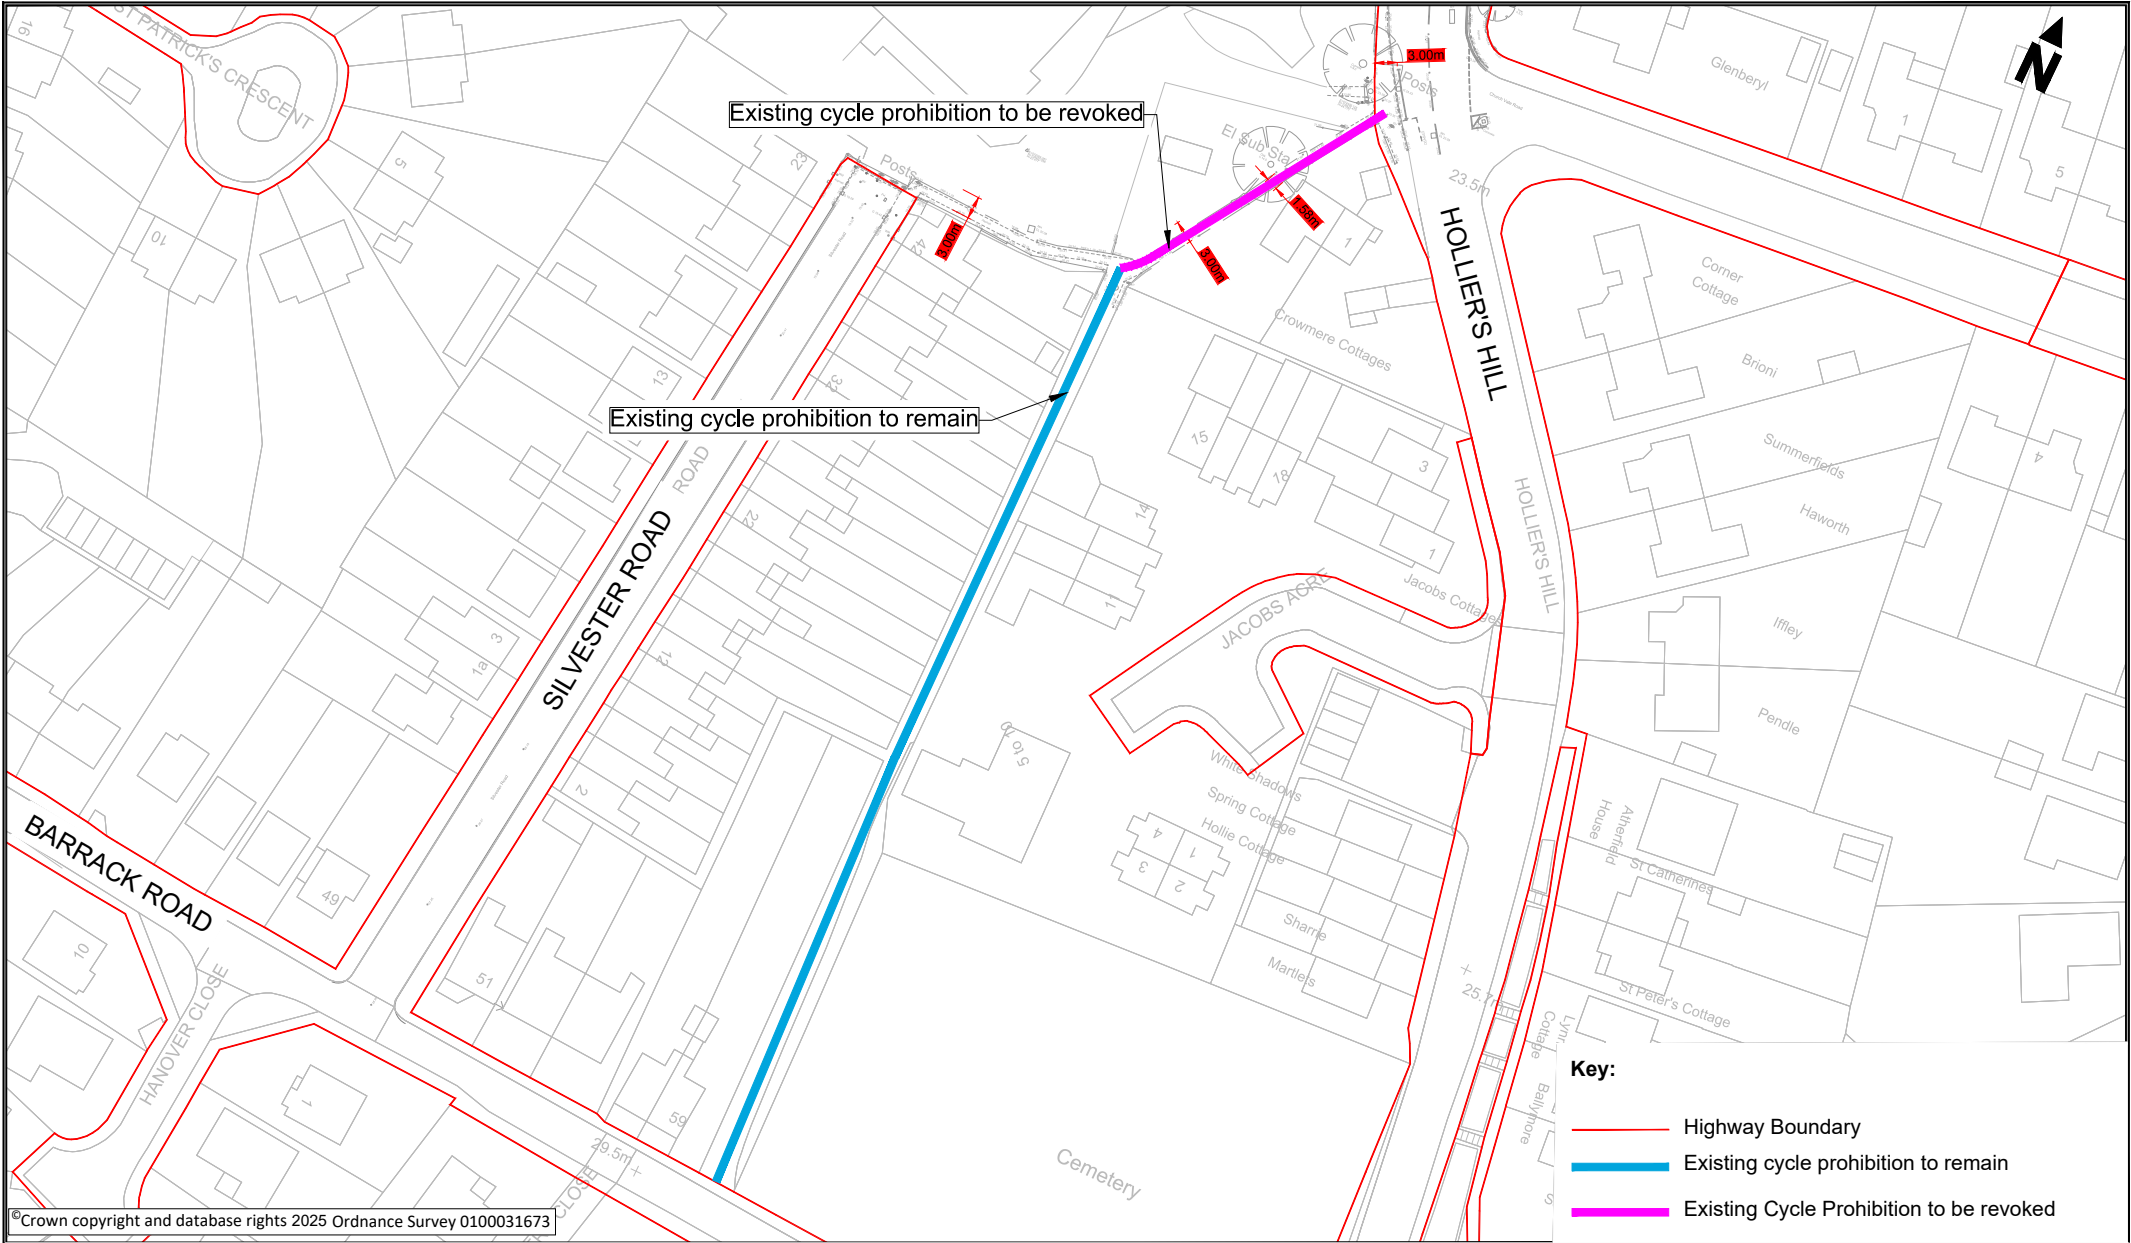

File name \\UK.WSP\GRO\UP.COM\CENTRAL DATA\PROJECTS\70118XXX\70118897 - BEXHILL CYCLE ROUTE A\03 WIP\3 DRAWING\STR0-GA.DWG, printed on 13 January 2025 17:39:22, by Kwok, Christine

© Crown copyright and database rights 2025 Ordnance Survey 0100031673

East Sussex Highways

East Sussex County Council

Balfour Beatty

wsp

EAST SUSSEX HIGHWAYS
RINGMER DEPOT, THE BROYLE,
RINGMER, EAST SUSSEX, BN8 5NP, UK
Tel. 0345 60 80 193

TITLE:

Bexhill Cycle Route A
Prohibition of Cycling Traffic Regulation Order
Footpath between Holliers Hill and Barrack Road
General arrangement plan

SCALE @ A4:
1:1000

DATE:
January 25

DRAWN:
AS

SHEET:
7 of 8

DRAWING NO:
70118897-WSP-LSI-IM-0005-DR-CH-000007

DO NOT SCALE

A4