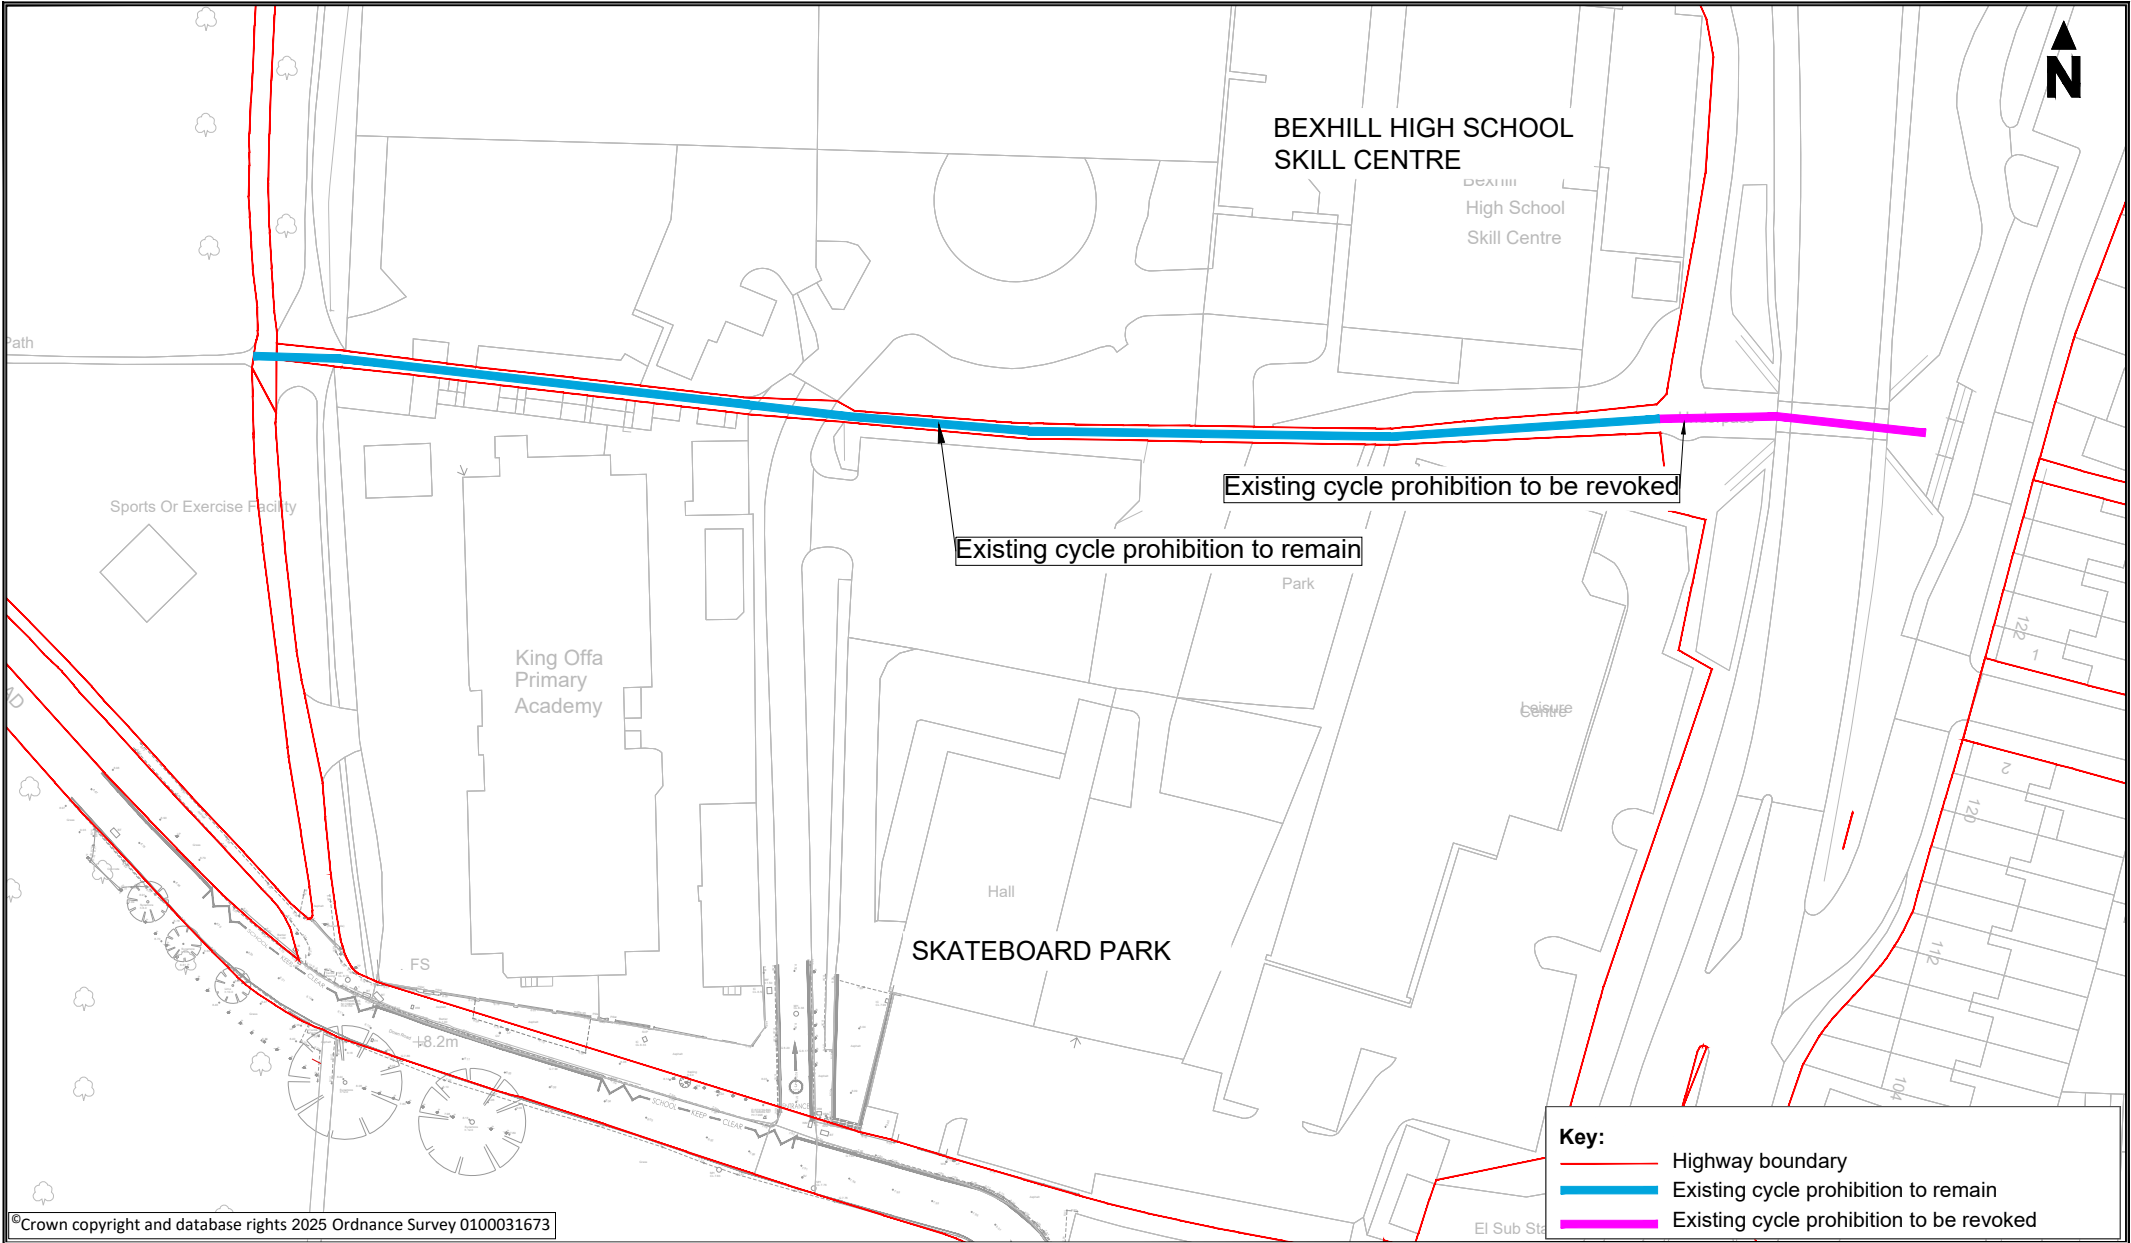

File name \\UK.WSP\GRO\UP.COM\CENTRAL DATA\PROJECTS\70118XXX\70118897 - BEXHILL CYCLE ROUTE A\03 WIP\3 DRAWINGS\TRO-GA.DWG, printed on 13 January 2025 17:38:29, by Kwok, Christine

©Crown copyright and database rights 2025 Ordnance Survey 0100031673

Key:

- Highway boundary
- Existing cycle prohibition to remain
- Existing cycle prohibition to be revoked

East Sussex Highways

East Sussex County Council

Balfour Beatty

wsp

EAST SUSSEX HIGHWAYS
RINGMER DEPOT, THE BROYLE,
RINGMER, EAST SUSSEX, BN9 5NP, UK
Tel. 0345 60 80 193

TITLE: **Bexhill Cycle Route A**
Prohibition of Cycling Traffic Regulation Order
London Rd towards King Offa under the Link Rd
(A2690 Combe Valley Way)
General arrangement plan

SCALE @ A4:
1:1000

DATE:
January 25