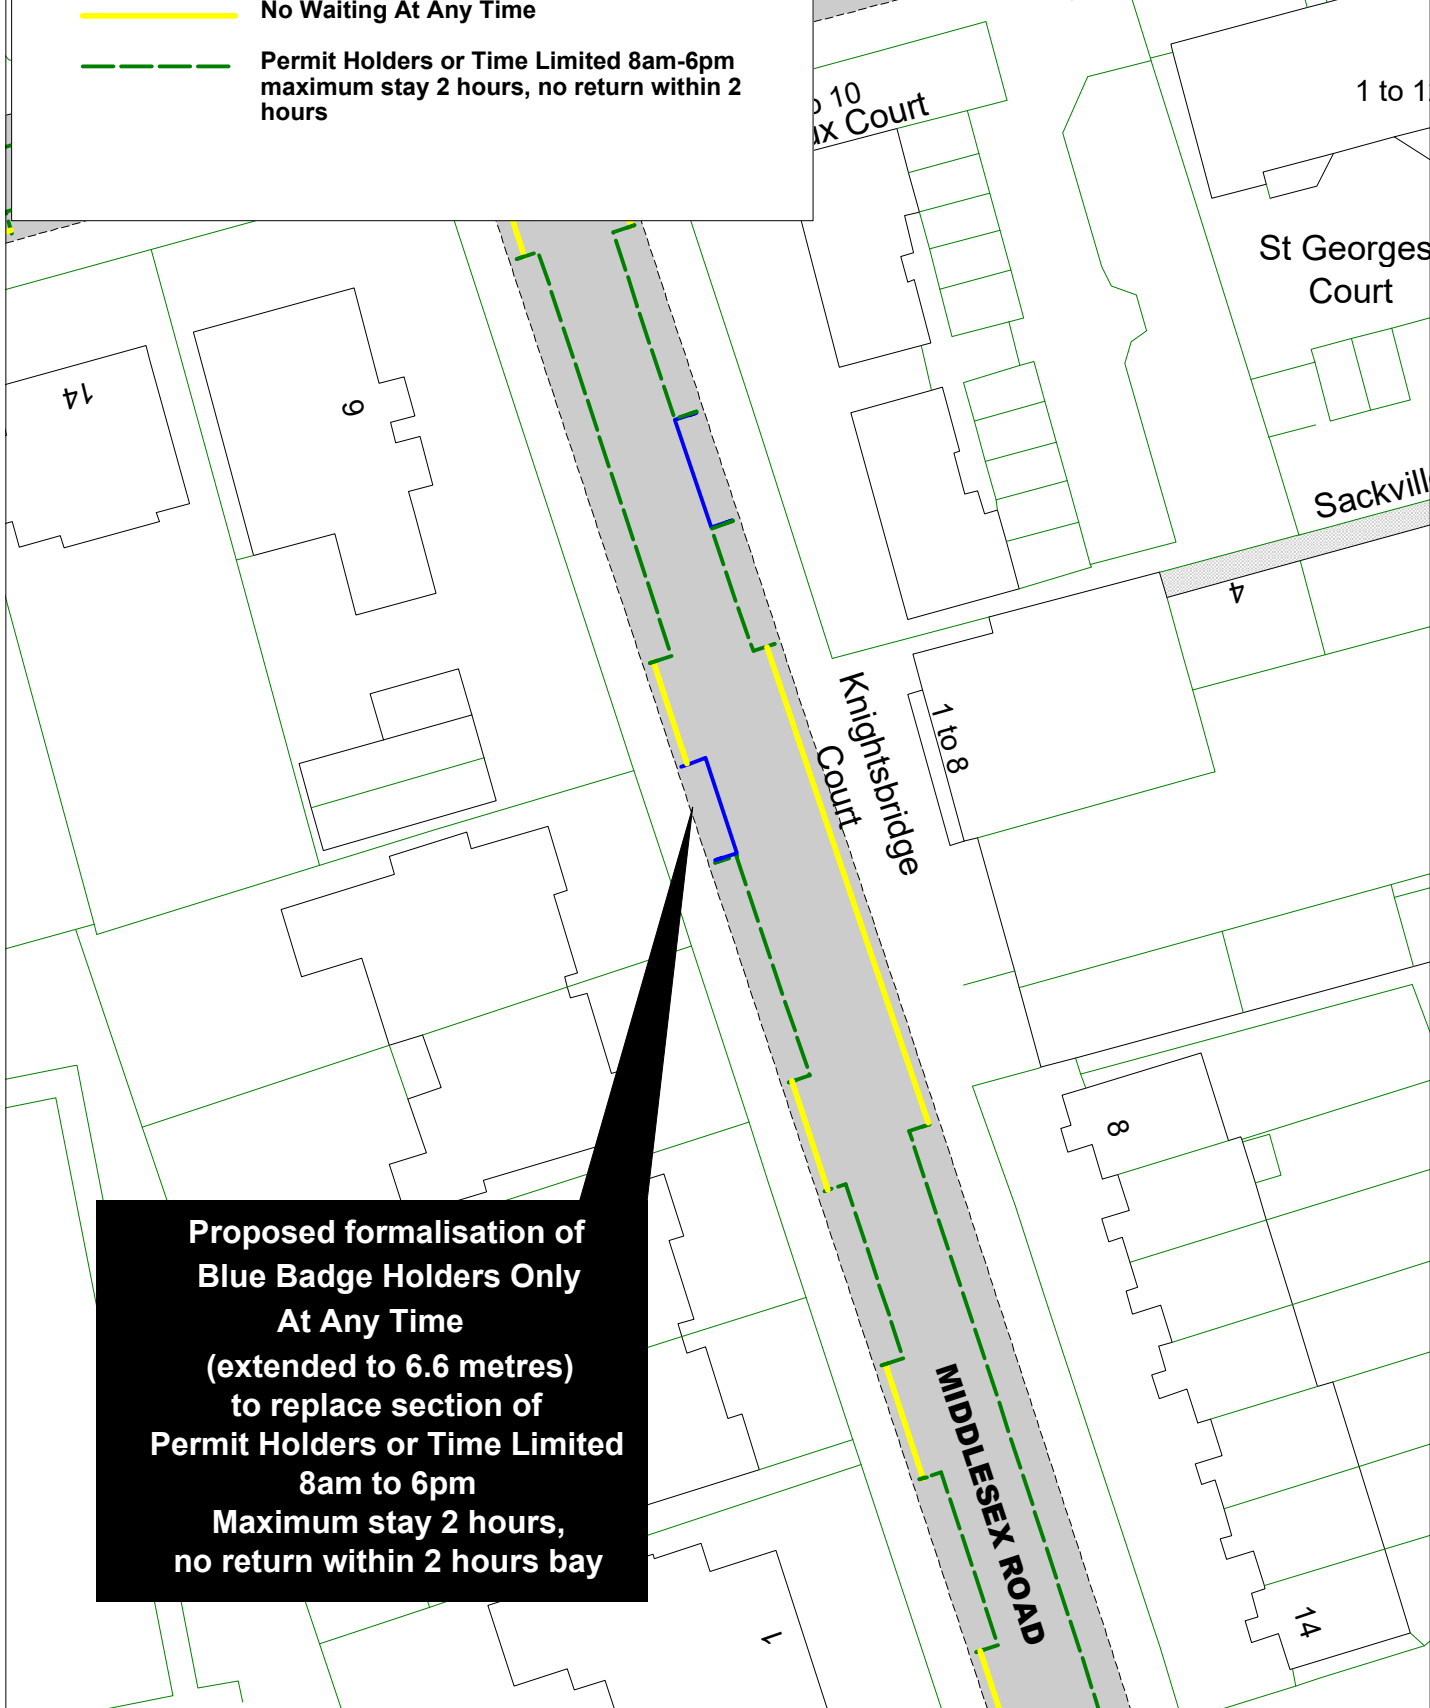

-  Blue Badge Holders Only At Any Time
-  No Waiting At Any Time
-  Permit Holders or Time Limited 8am-6pm maximum stay 2 hours, no return within 2 hours

CANTELUPE ROAD

Proposed formalisation of Blue Badge Holders Only At Any Time (extended to 6.6 metres) to replace section of Permit Holders or Time Limited 8am to 6pm Maximum stay 2 hours, no return within 2 hours bay