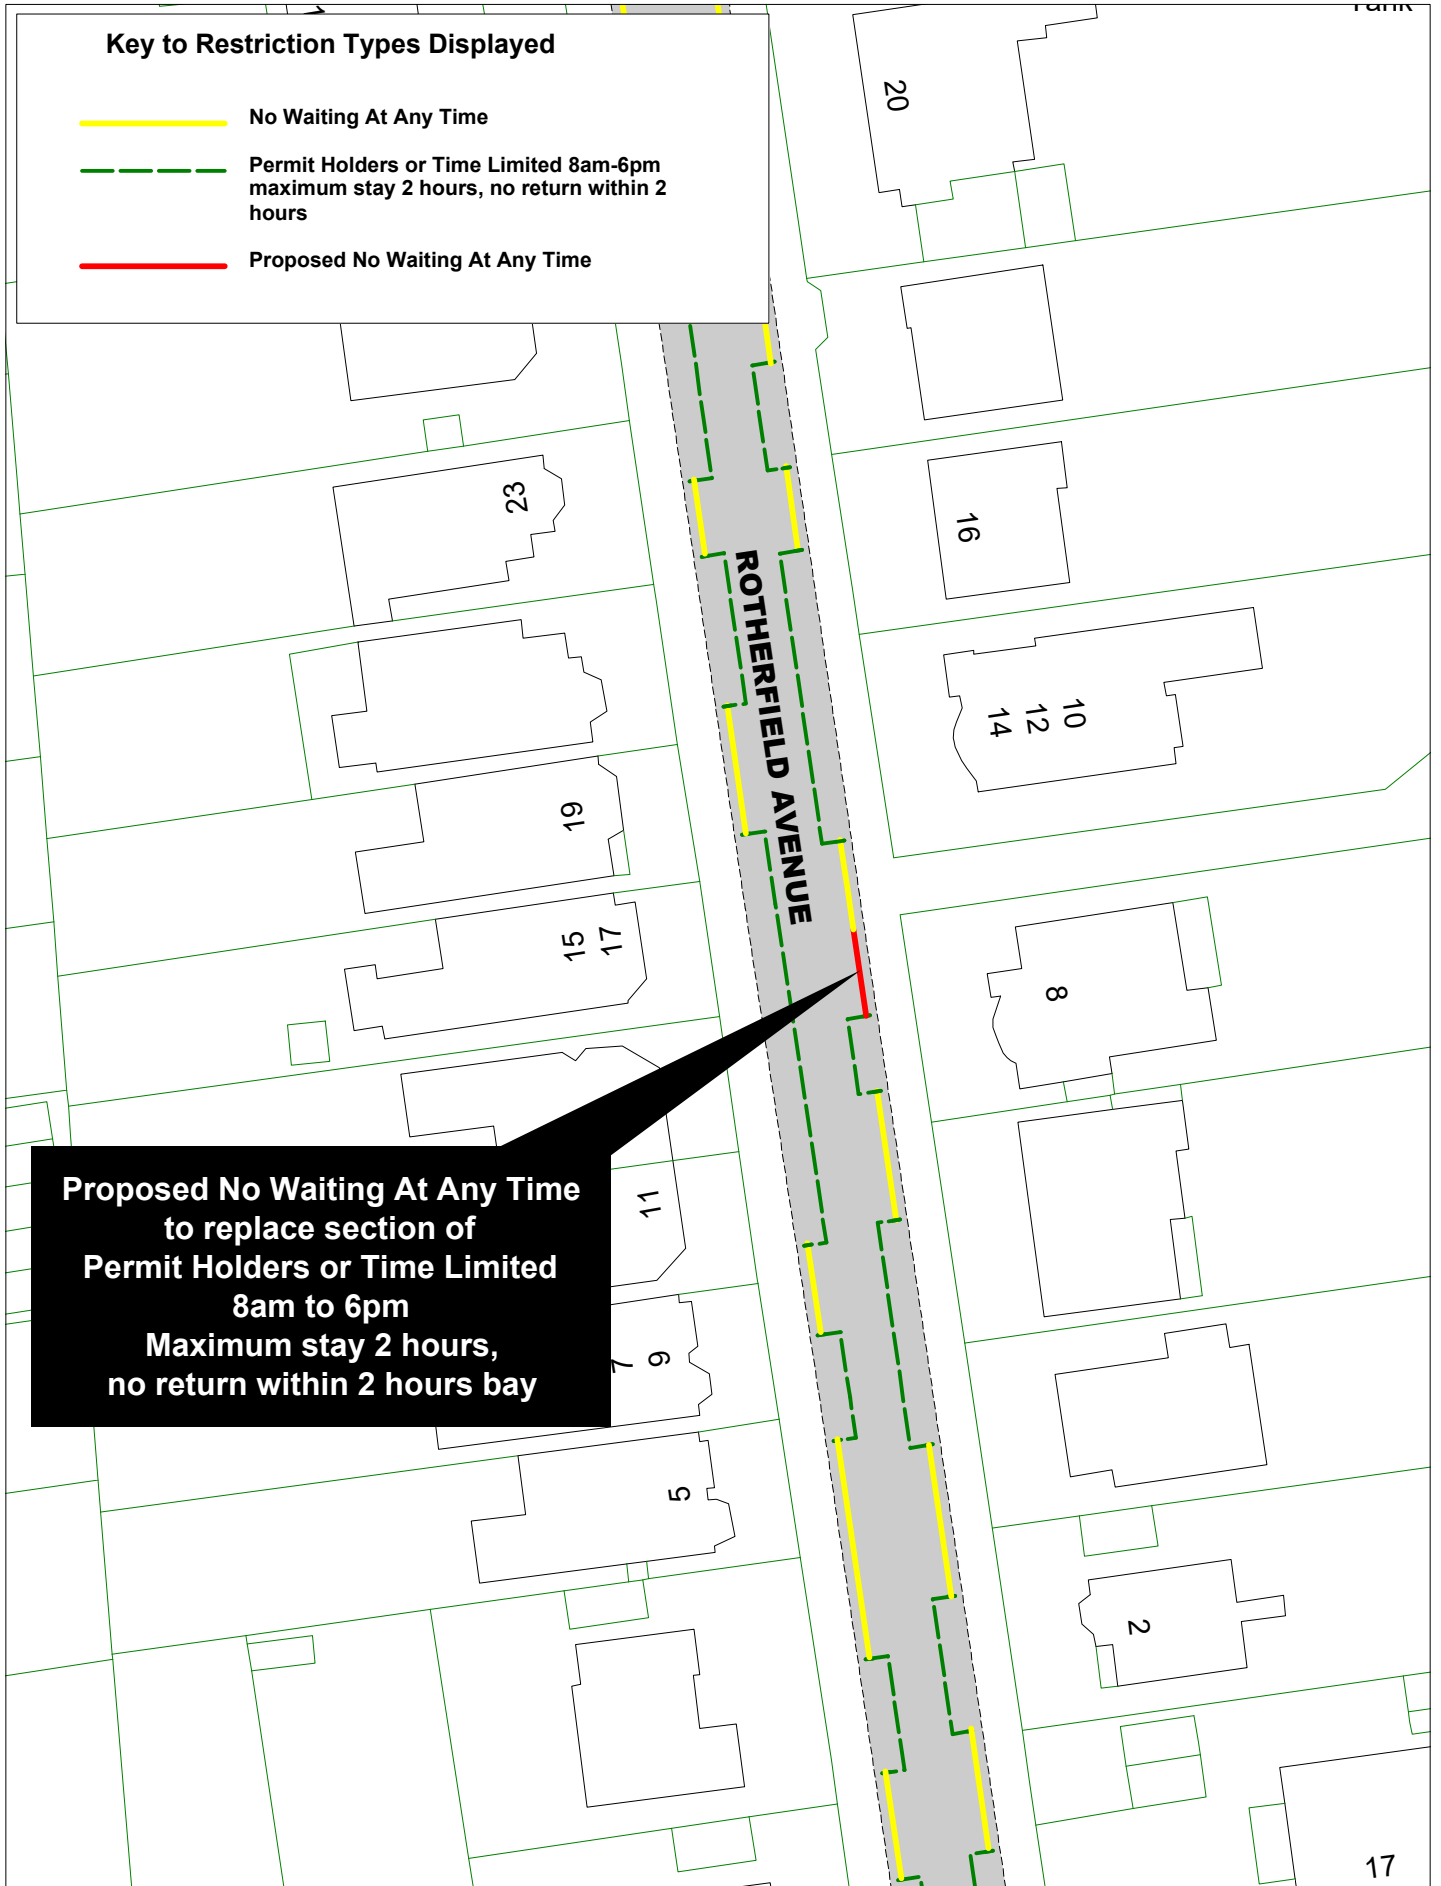

-  No Waiting At Any Time
-  Permit Holders or Time Limited 8am-6pm maximum stay 2 hours, no return within 2 hours
-  Proposed No Waiting At Any Time

**Proposed No Waiting At Any Time
to replace section of
Permit Holders or Time Limited
8am to 6pm
Maximum stay 2 hours,
no return within 2 hours bay**