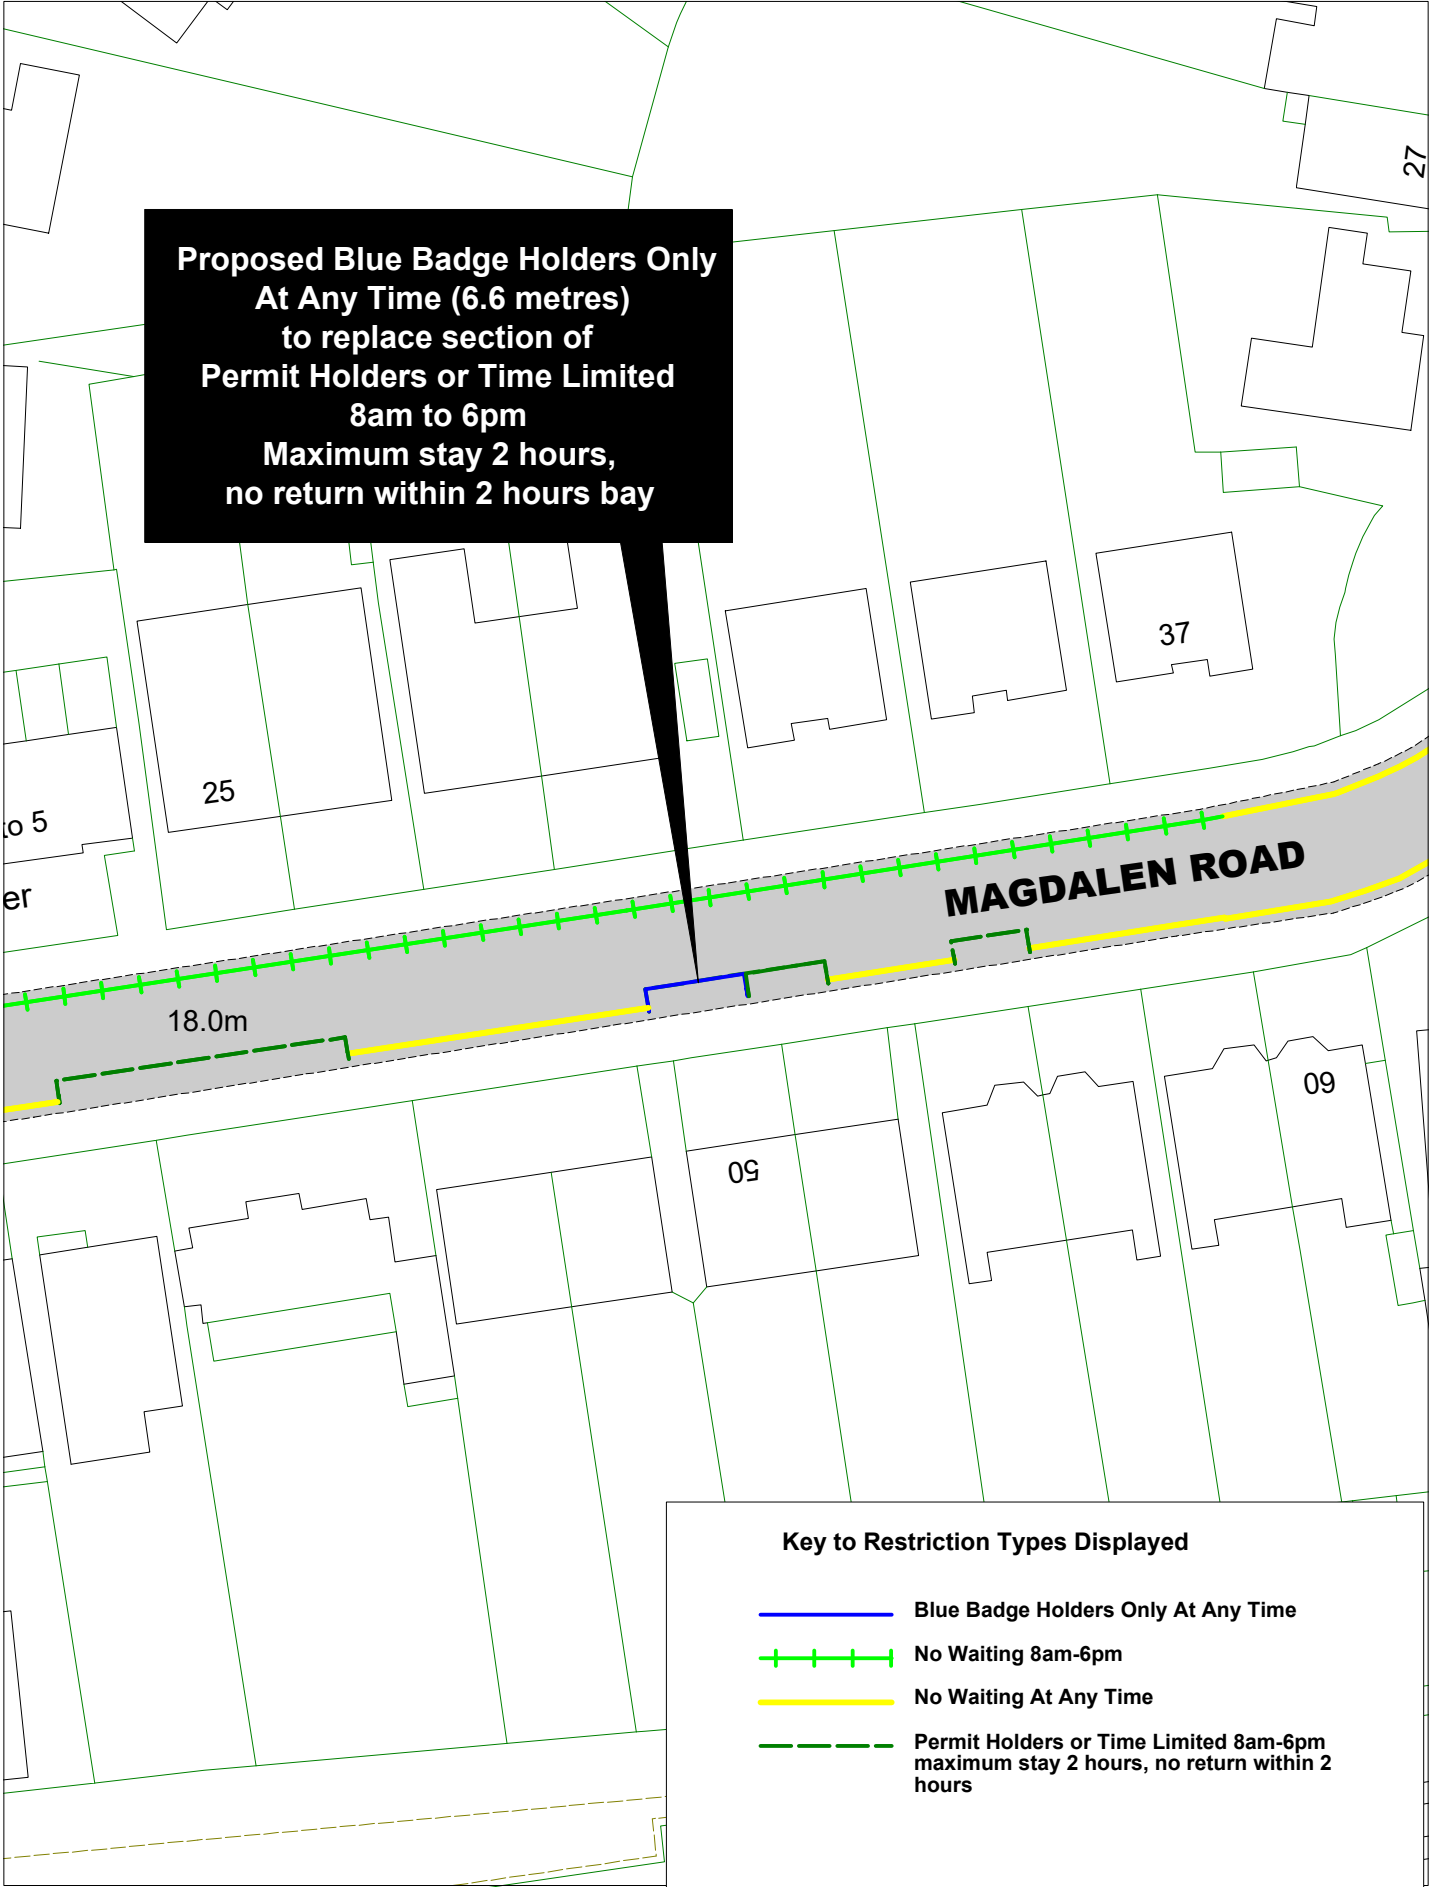

**Proposed Blue Badge Holders Only
At Any Time (6.6 metres)
to replace section of
Permit Holders or Time Limited
8am to 6pm
Maximum stay 2 hours,
no return within 2 hours bay**

Key to Restriction Types Displayed

- Blue Badge Holders Only At Any Time
- - - No Waiting 8am-6pm
- No Waiting At Any Time
- - - Permit Holders or Time Limited 8am-6pm
  maximum stay 2 hours, no return within 2 hours