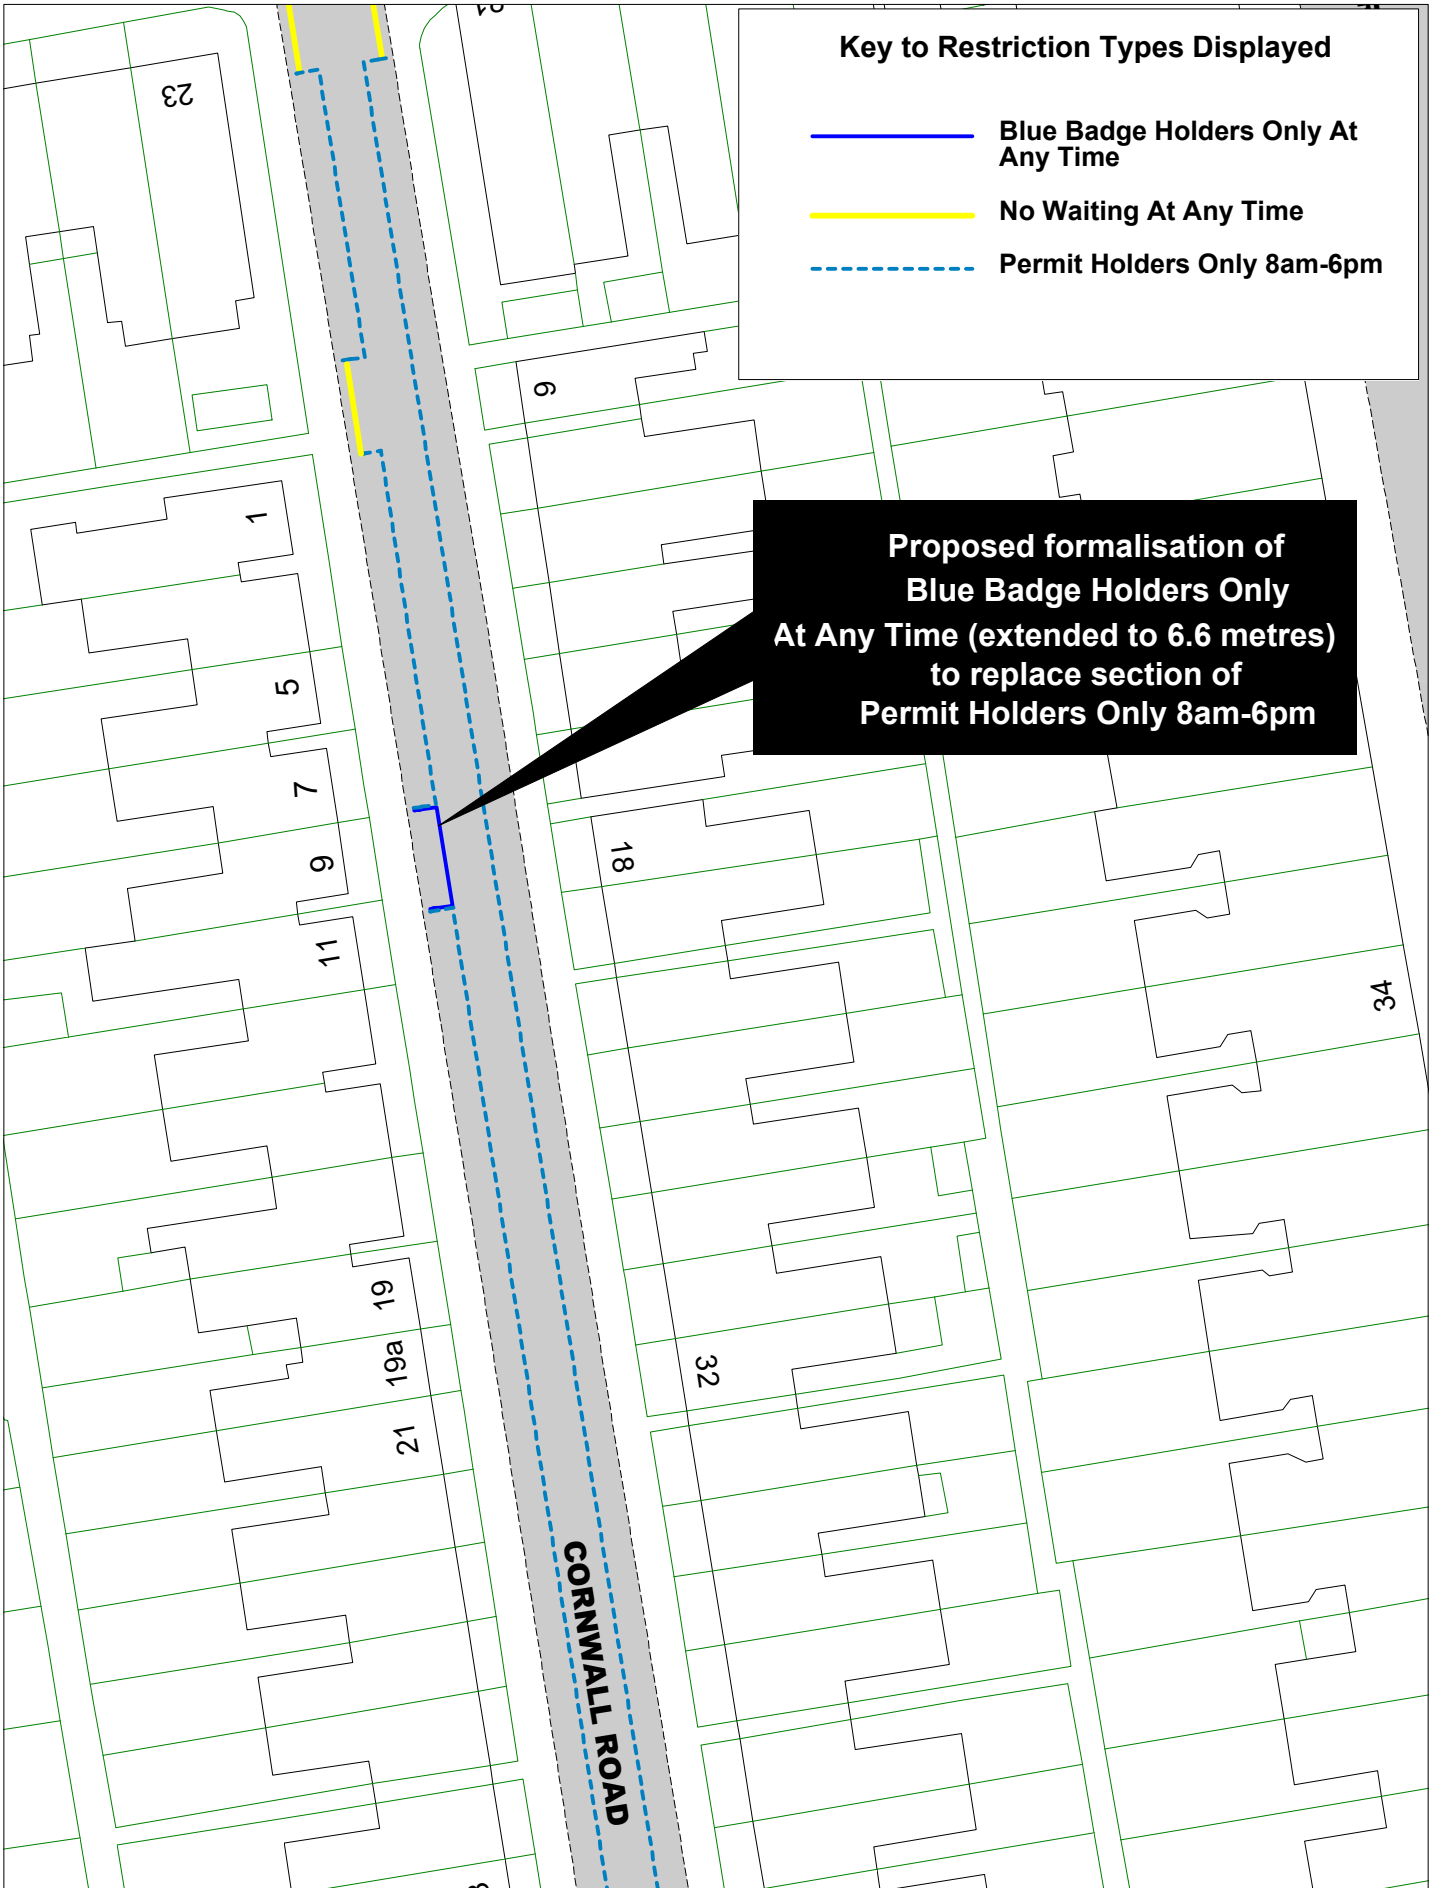

Key to Restriction Types Displayed

-  Blue Badge Holders Only At Any Time
-  No Waiting At Any Time
-  Permit Holders Only 8am-6pm

Proposed formalisation of Blue Badge Holders Only At Any Time (extended to 6.6 metres) to replace section of Permit Holders Only 8am-6pm