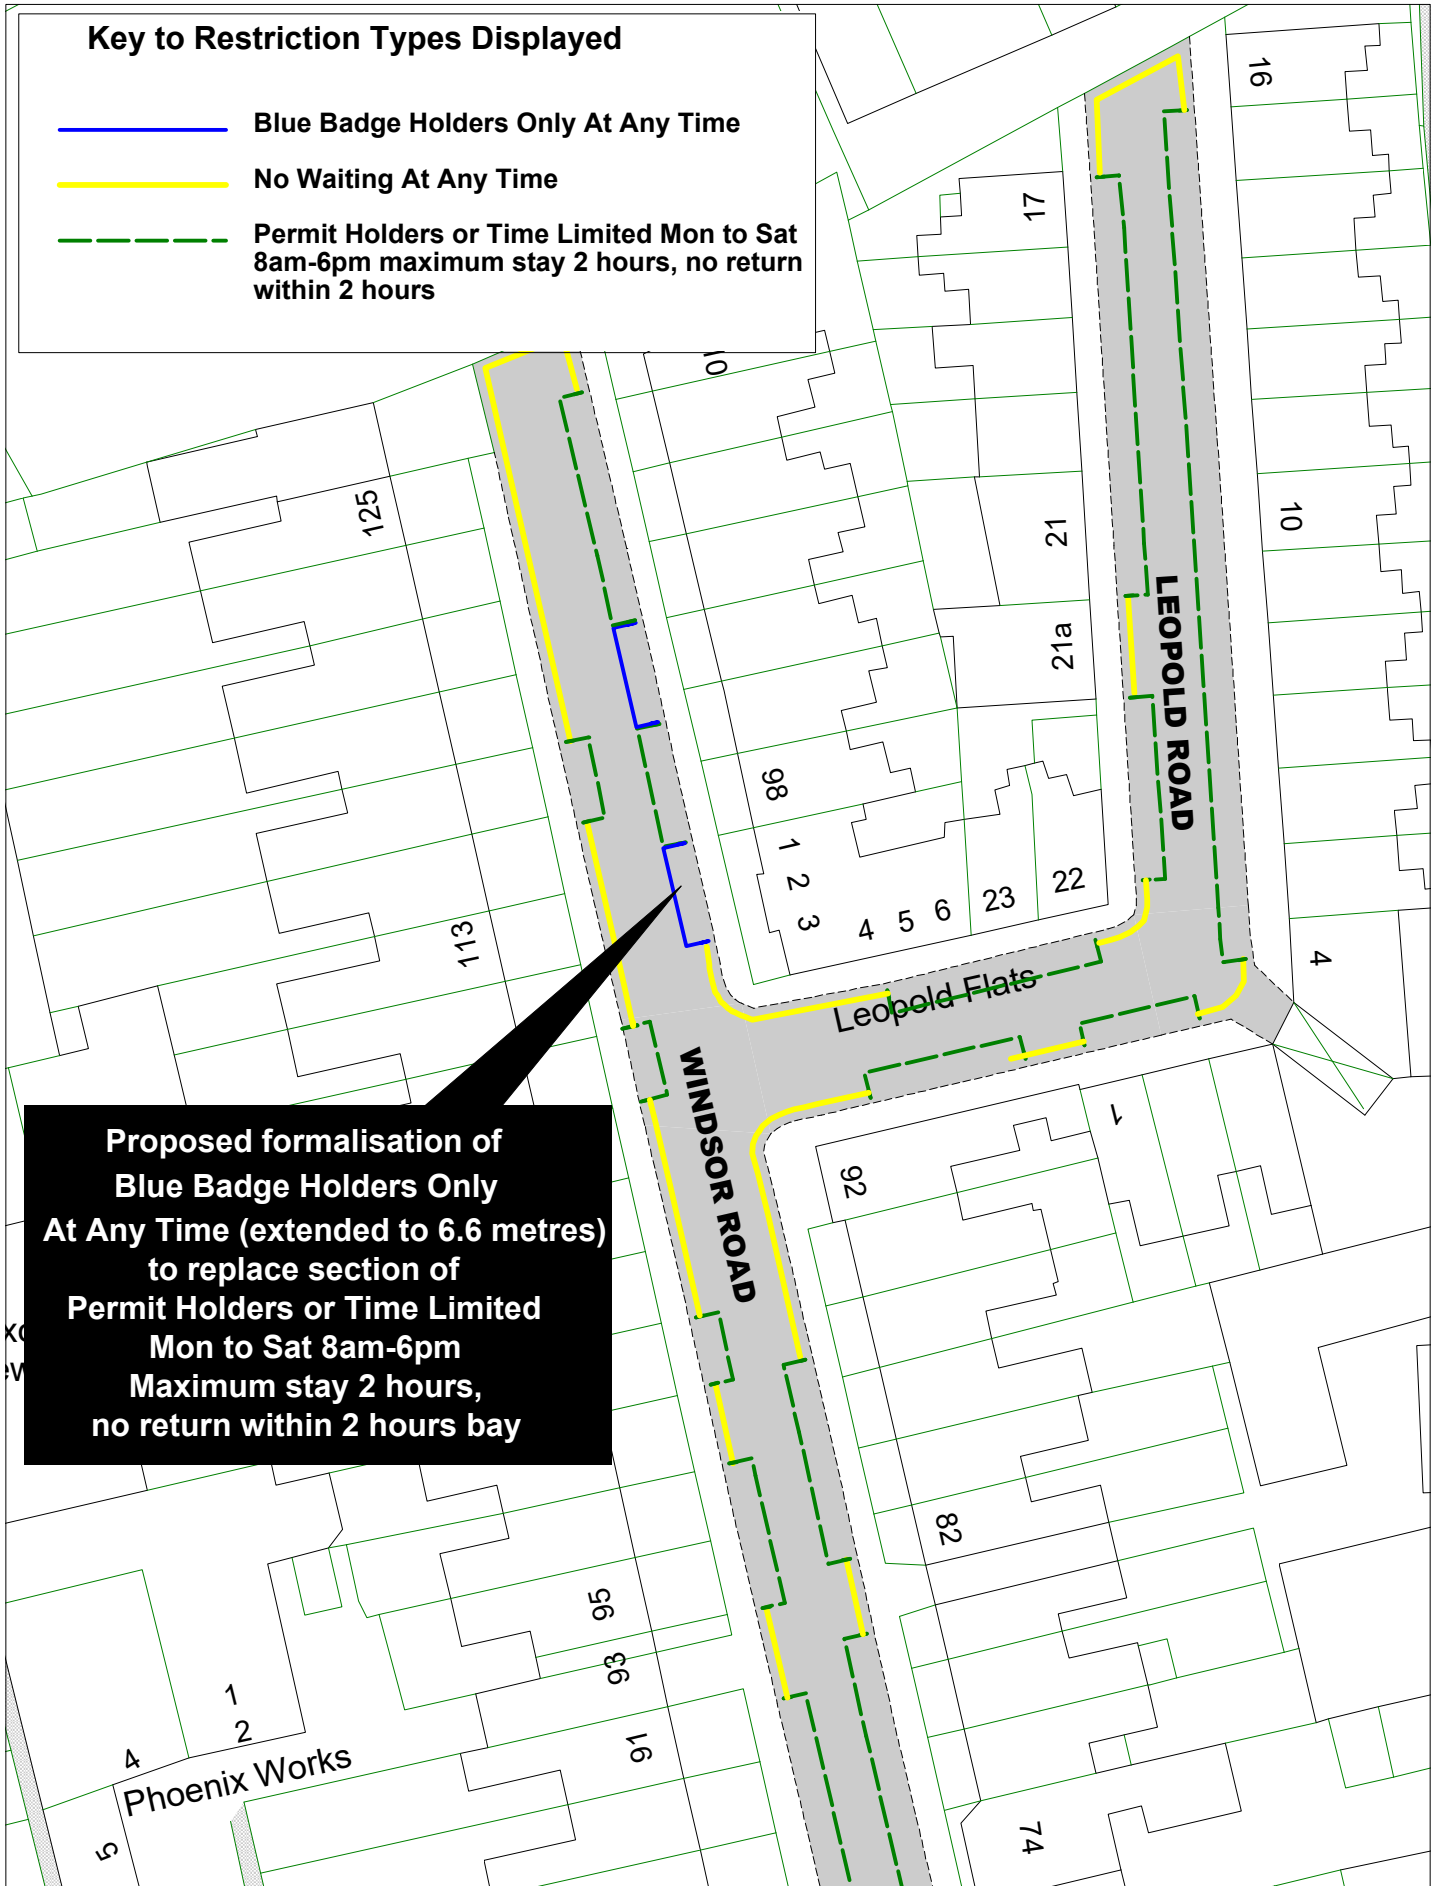

West Parade, Bexhill

SCALE	1 : 500
DATE	12/01/2021
DRAWING No.	RDB010
DRAWN BY	

Key to Restriction Types Displayed

-  Blue Badge Holders Only At Any Time
-  No Waiting At Any Time
-  Permit Holders or Time Limited Mon to Sat 8am-6pm maximum stay 2 hours, no return within 2 hours