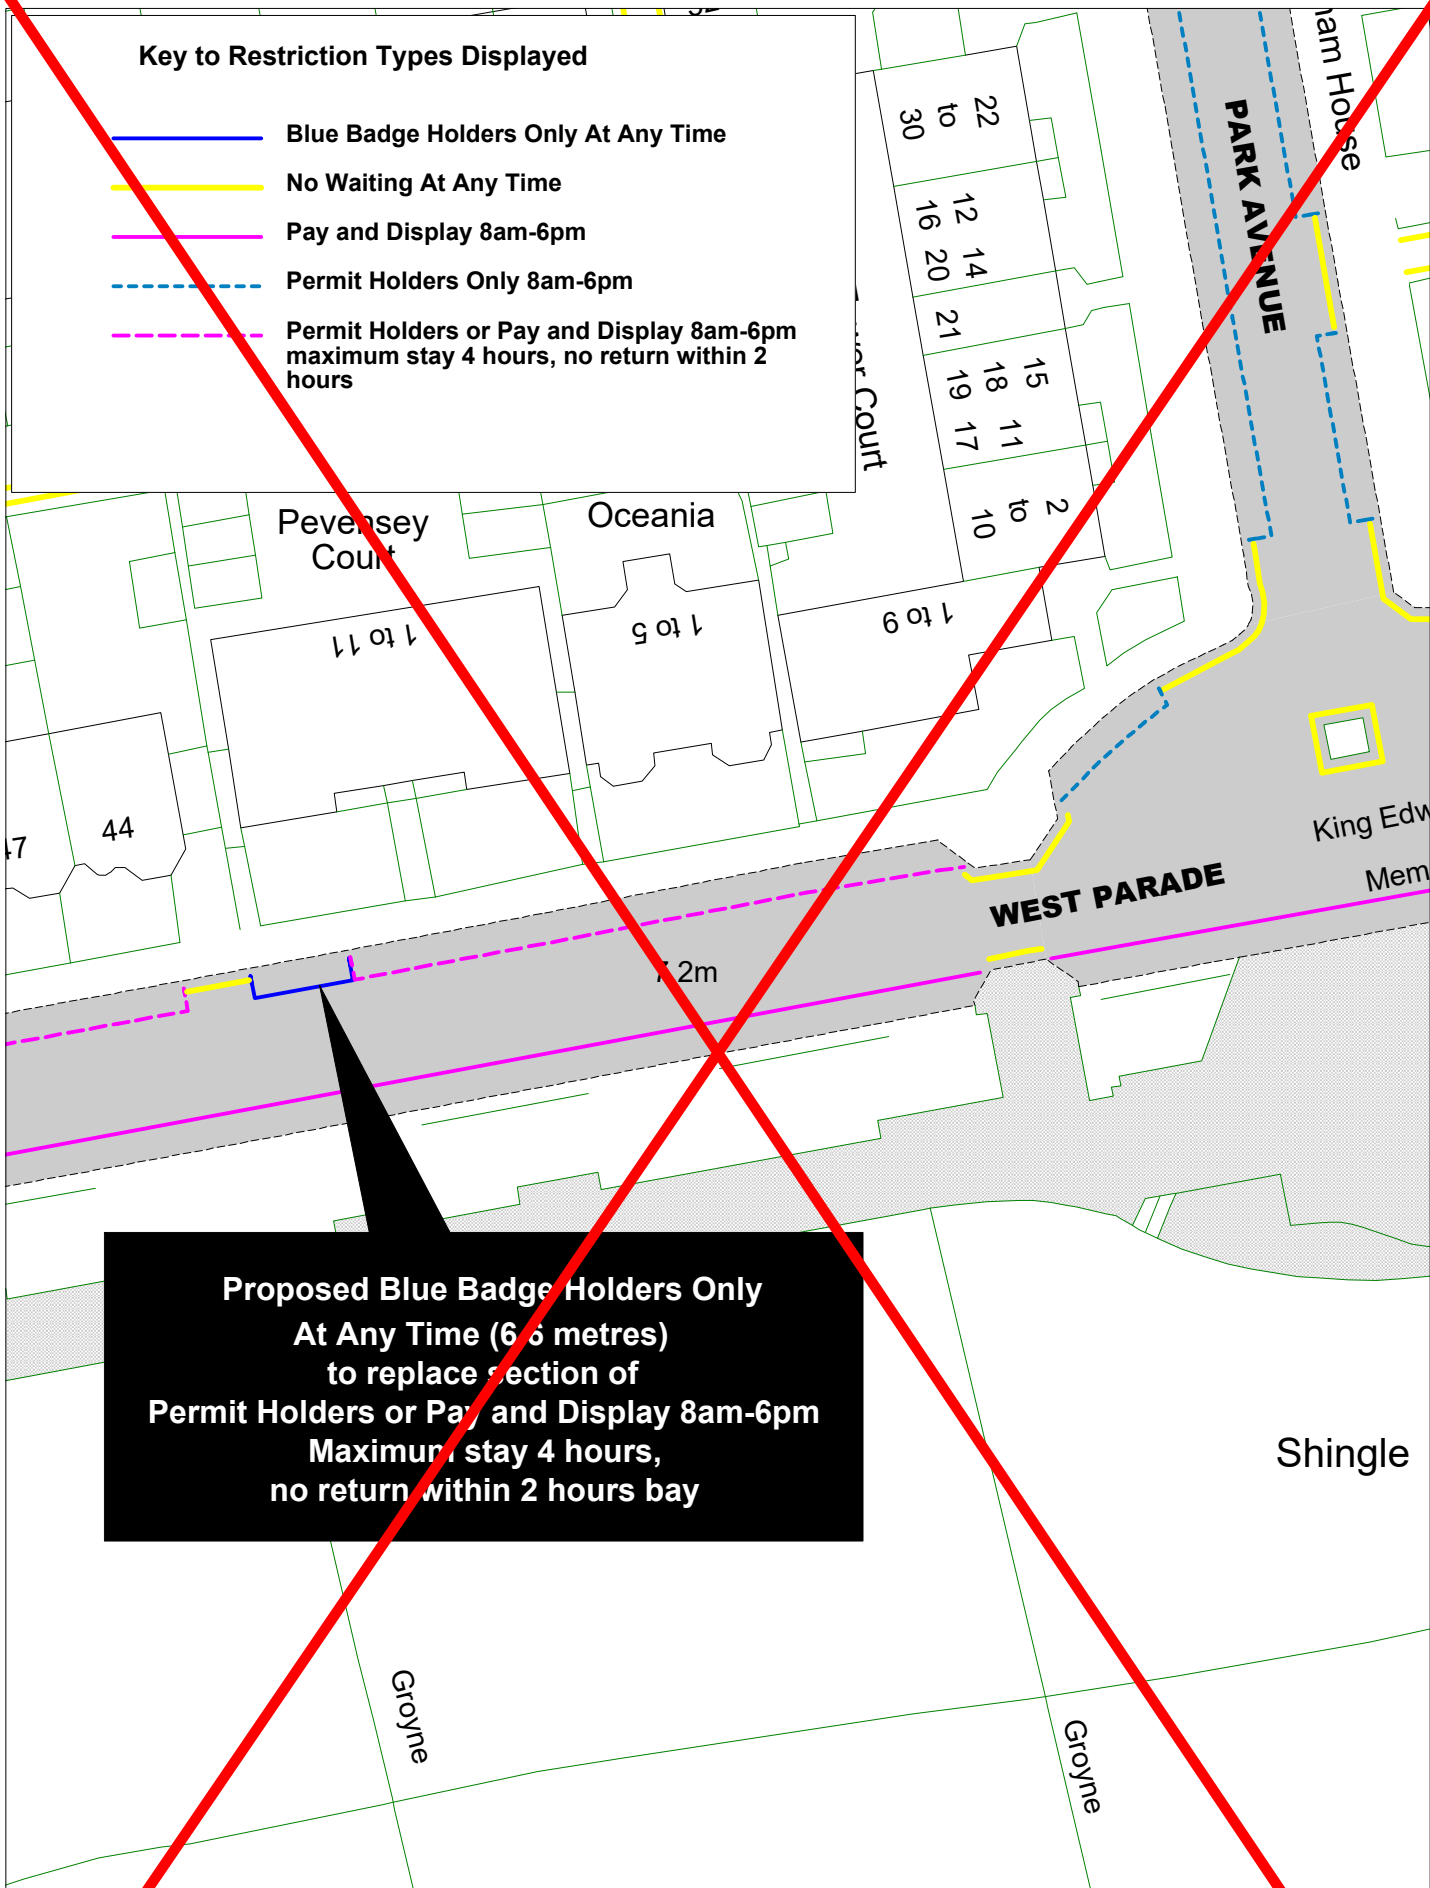

Key to Restriction Types Displayed

- Blue Badge Holders Only At Any Time
- No Waiting At Any Time
- Pay and Display 8am-6pm
- Permit Holders Only 8am-6pm
- Permit Holders or Pay and Display 8am-6pm maximum stay 4 hours, no return within 2 hours

**Proposed Blue Badge Holders Only
At Any Time (6.6 metres)
to replace section of
Permit Holders or Pay and Display 8am-6pm
Maximum stay 4 hours,
no return within 2 hours bay**