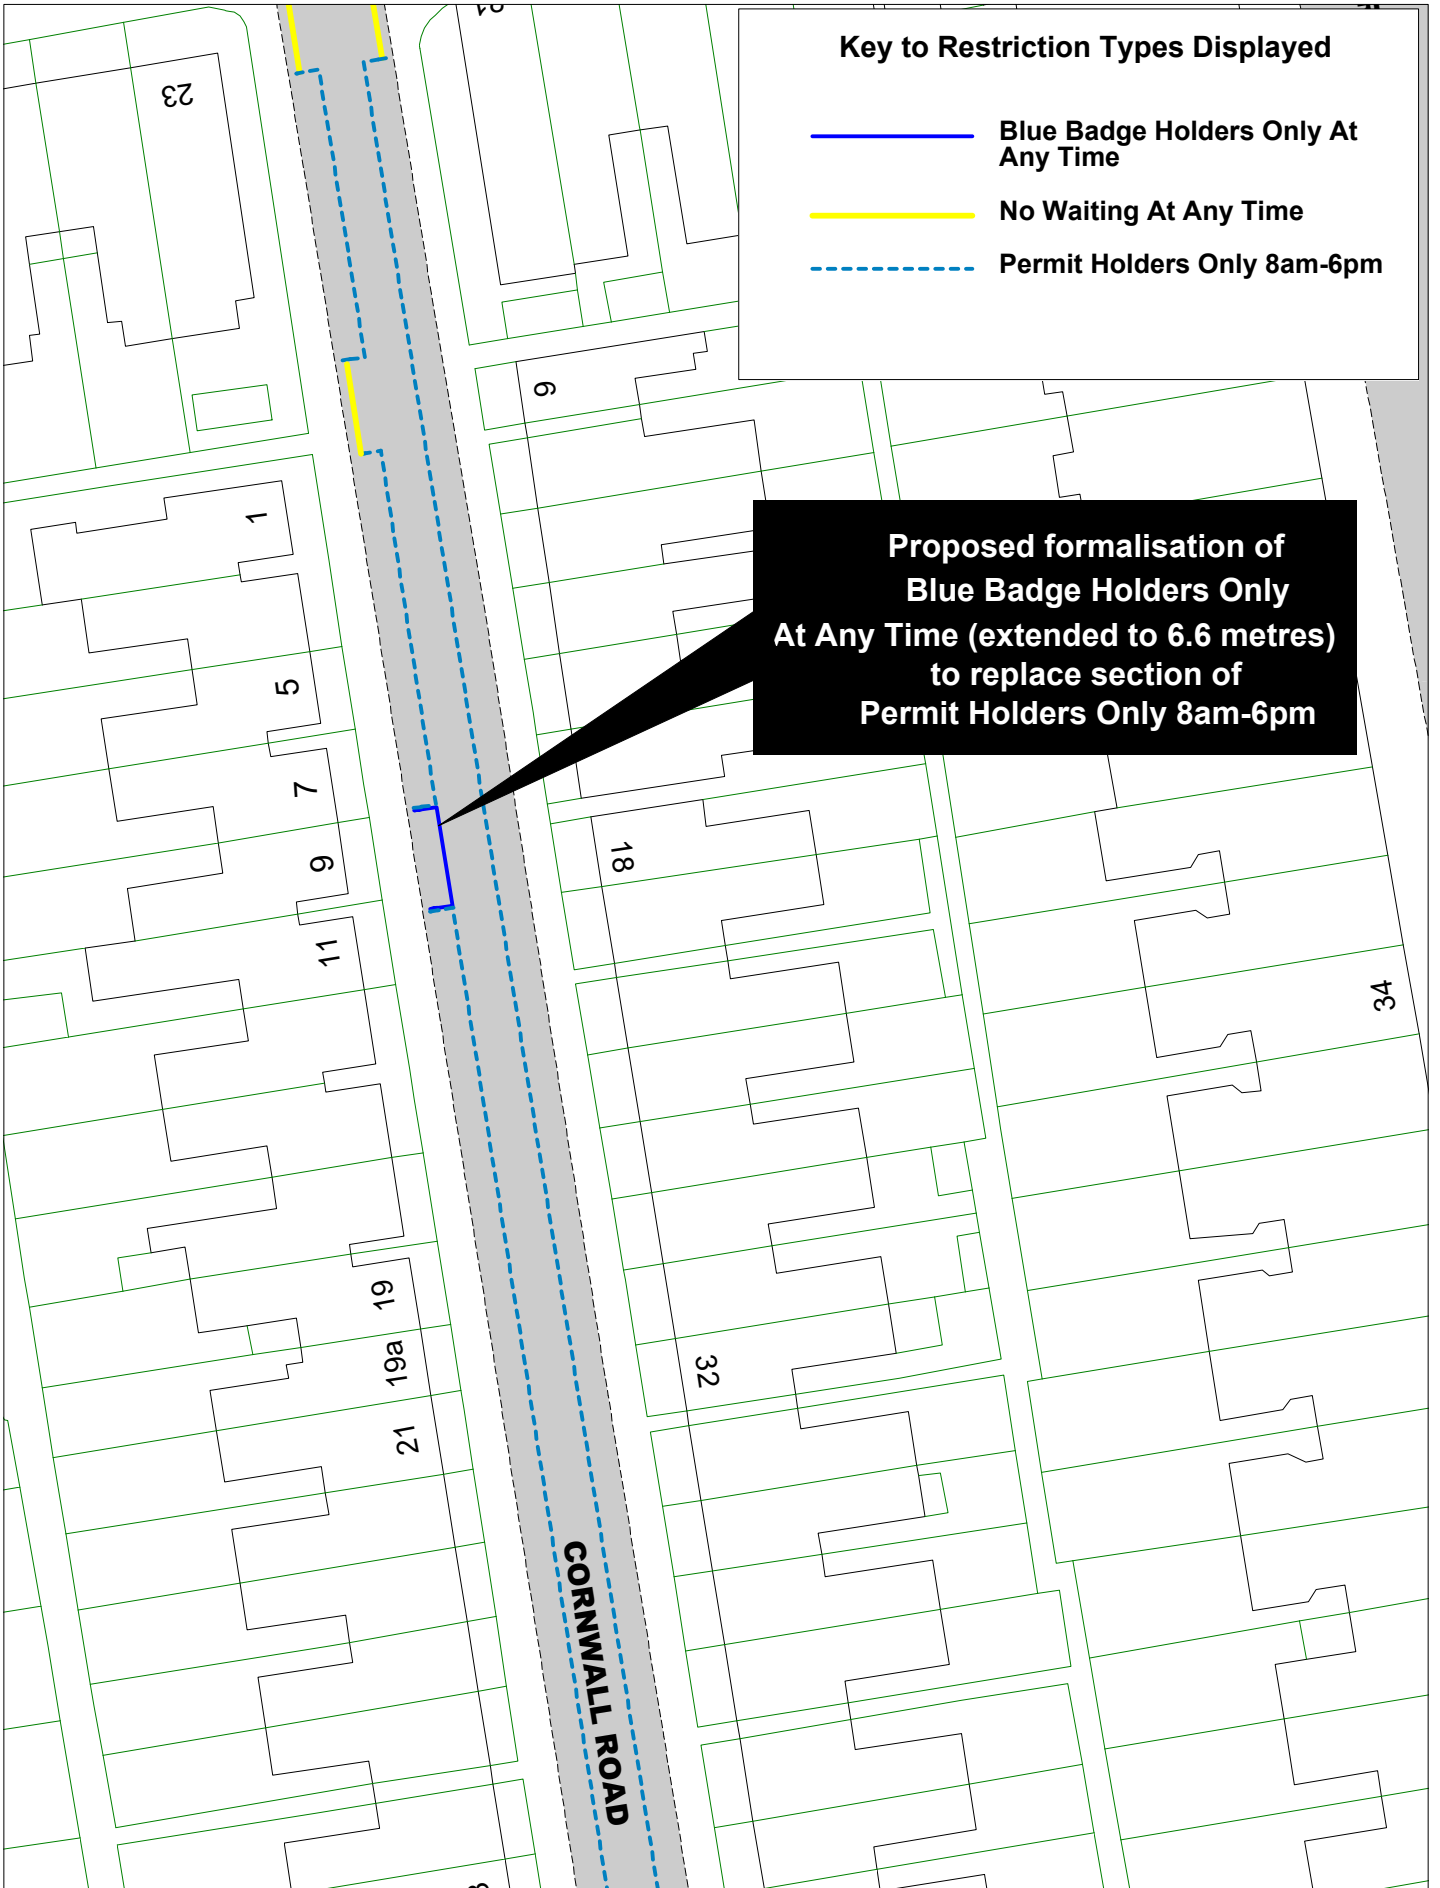

Key to Restriction Types Displayed

- Blue Badge Holders Only At Any Time
- No Waiting At Any Time
- - - Permit Holders Only 8am-6pm

Proposed formalisation of Blue Badge Holders Only At Any Time (extended to 6.6 metres) to replace section of Permit Holders Only 8am-6pm