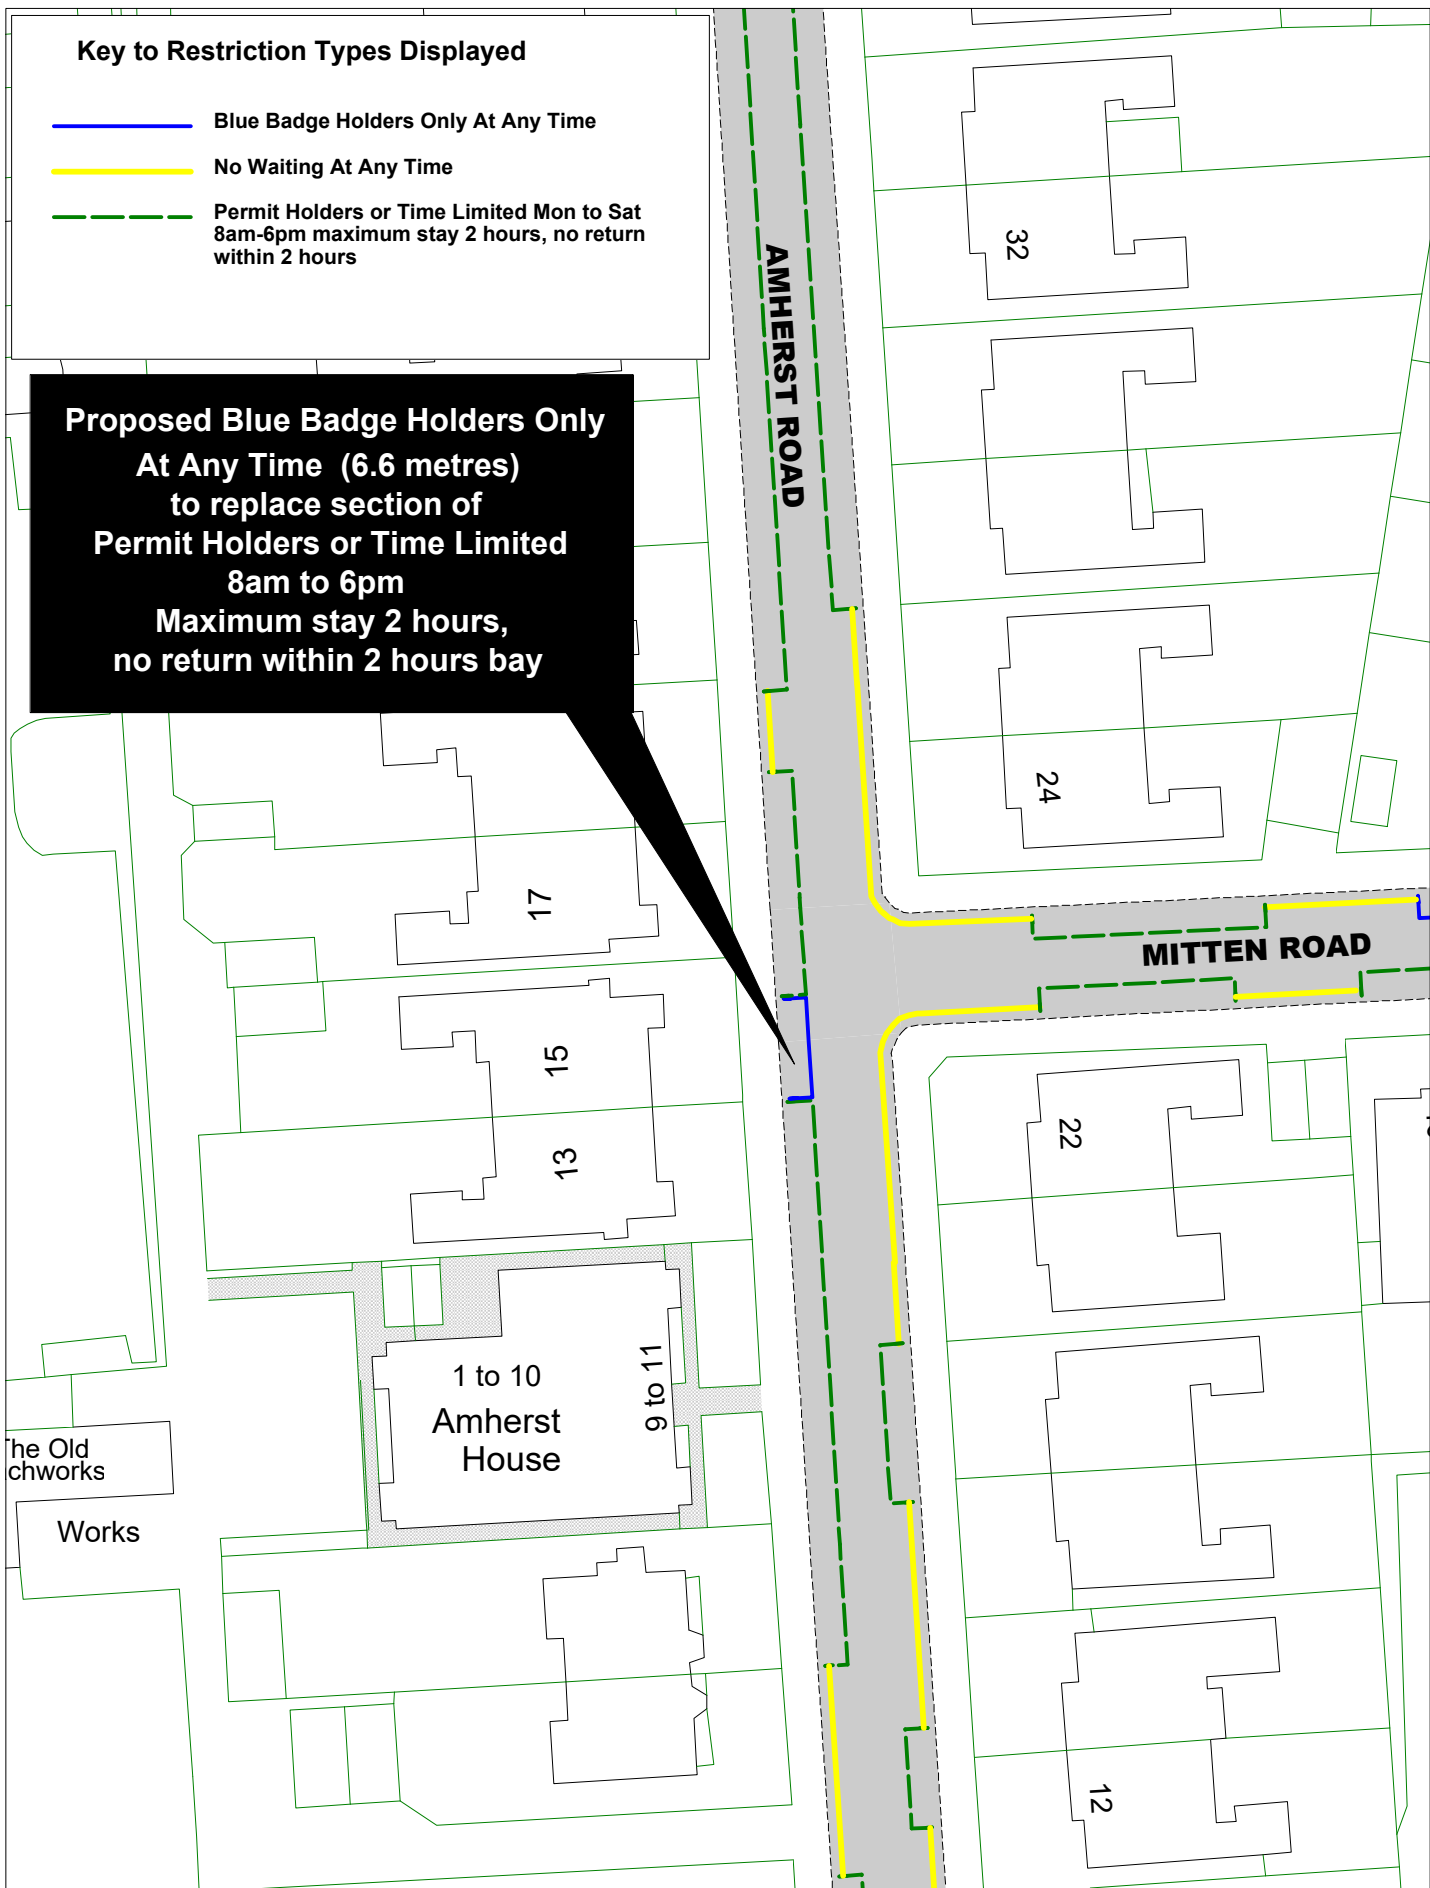

Key to Restriction Types Displayed

- Blue Badge Holders Only At Any Time
- No Waiting At Any Time
- Permit Holders or Time Limited Mon to Sat 8am-6pm maximum stay 2 hours, no return within 2 hours

**Proposed Blue Badge Holders Only
At Any Time (6.6 metres)
to replace section of
Permit Holders or Time Limited
8am to 6pm
Maximum stay 2 hours,
no return within 2 hours bay**

© Crown copyright. All rights reserved
East Sussex County Council
Licence No. 100019601 2021

Amherst Road, Bexhill

SCALE	1 : 500
DATE	12/01/2021
DRAWING No.	RDB002
DRAWN BY