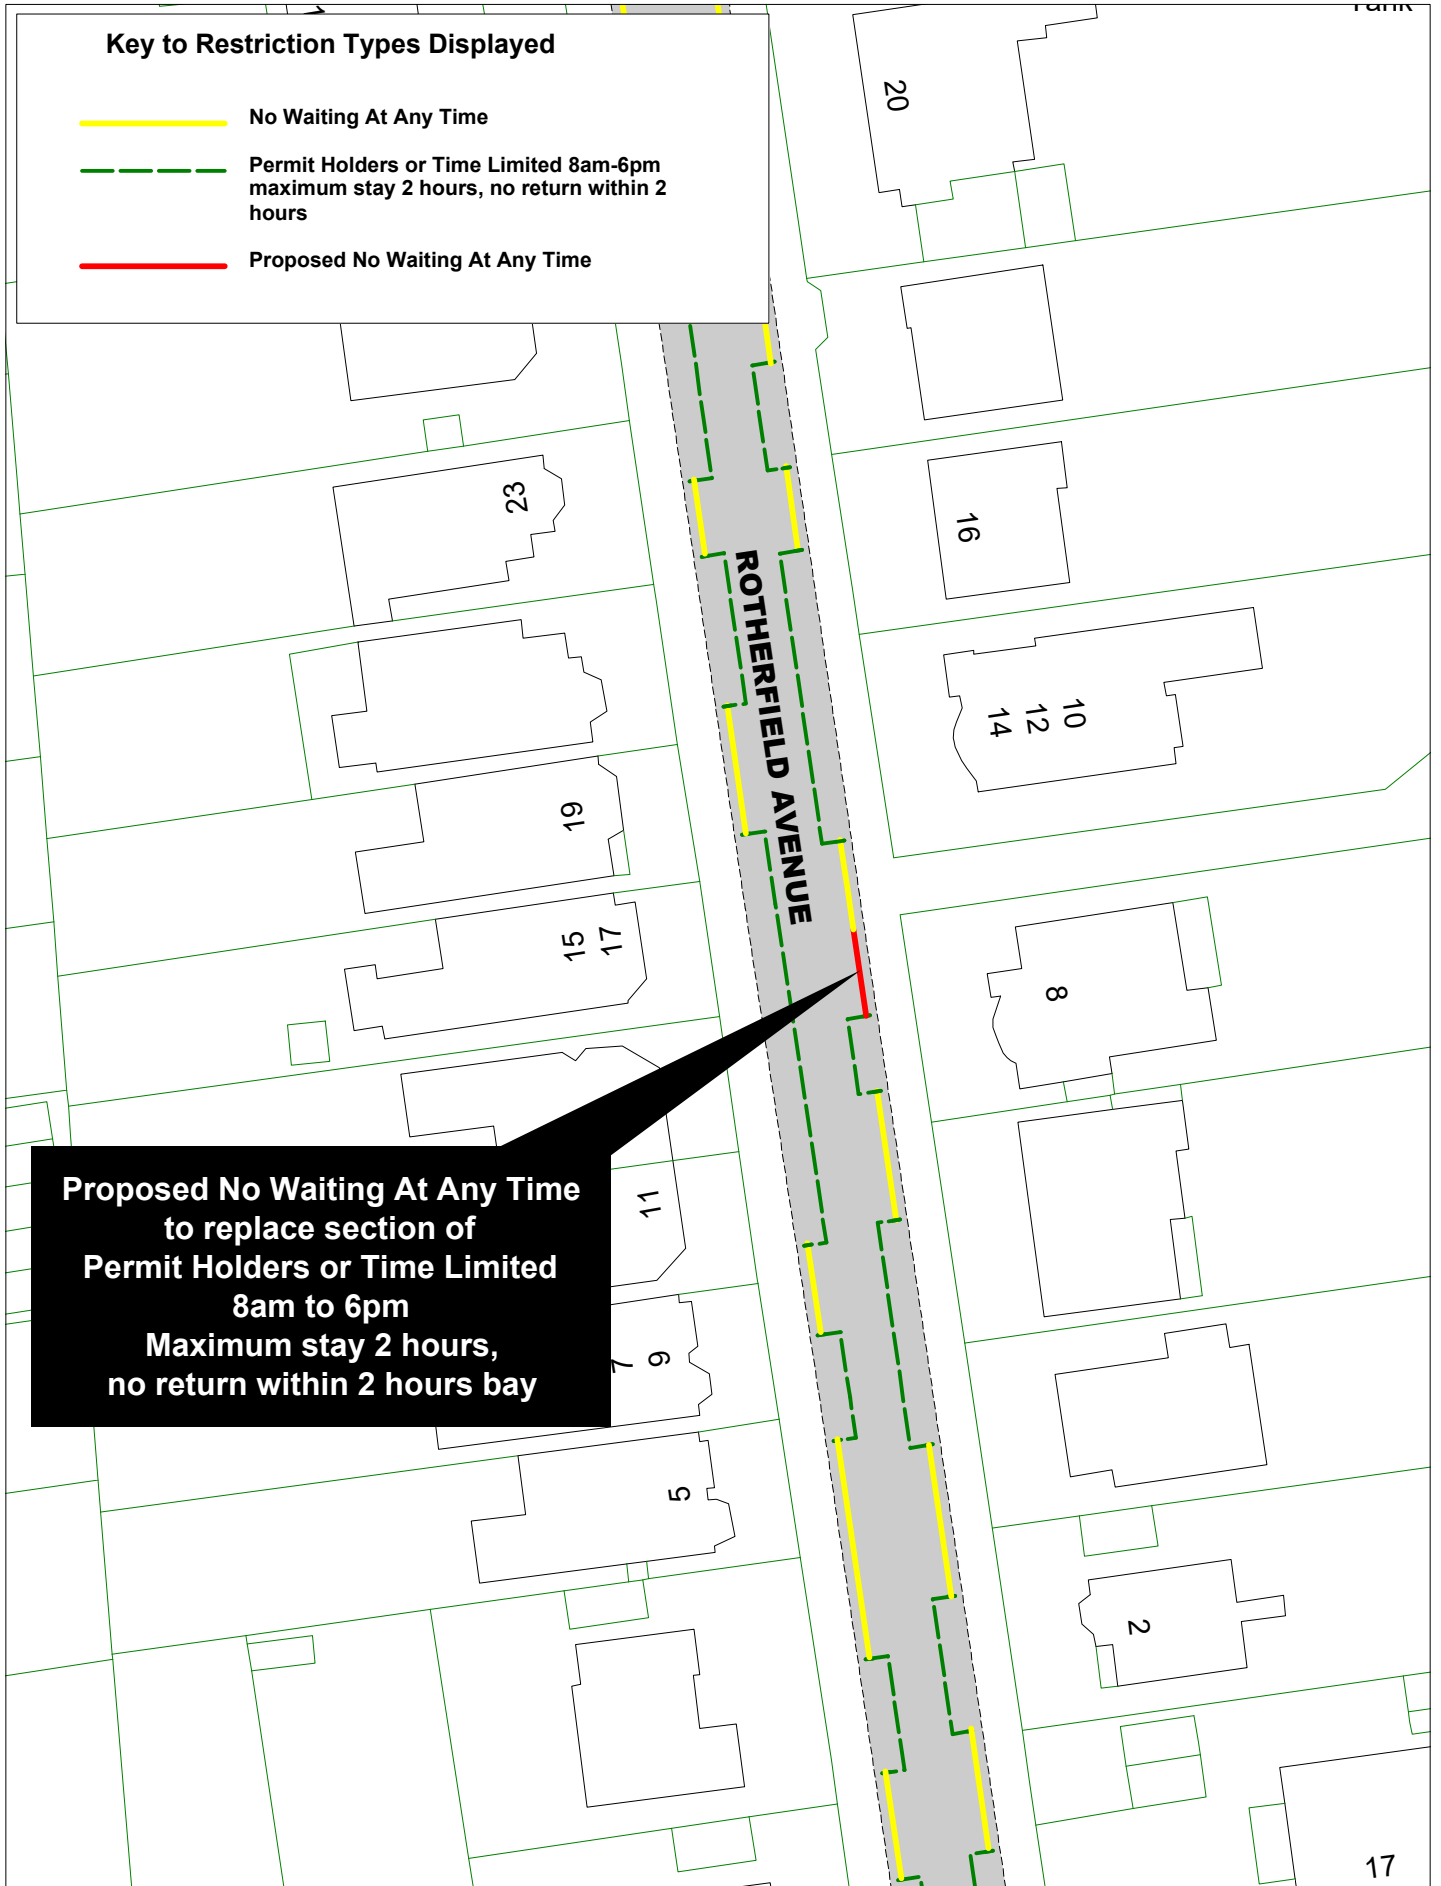

-  No Waiting At Any Time
-  Permit Holders or Time Limited 8am-6pm maximum stay 2 hours, no return within 2 hours
-  Proposed No Waiting At Any Time

Proposed No Waiting At Any Time to replace section of Permit Holders or Time Limited 8am to 6pm Maximum stay 2 hours, no return within 2 hours bay