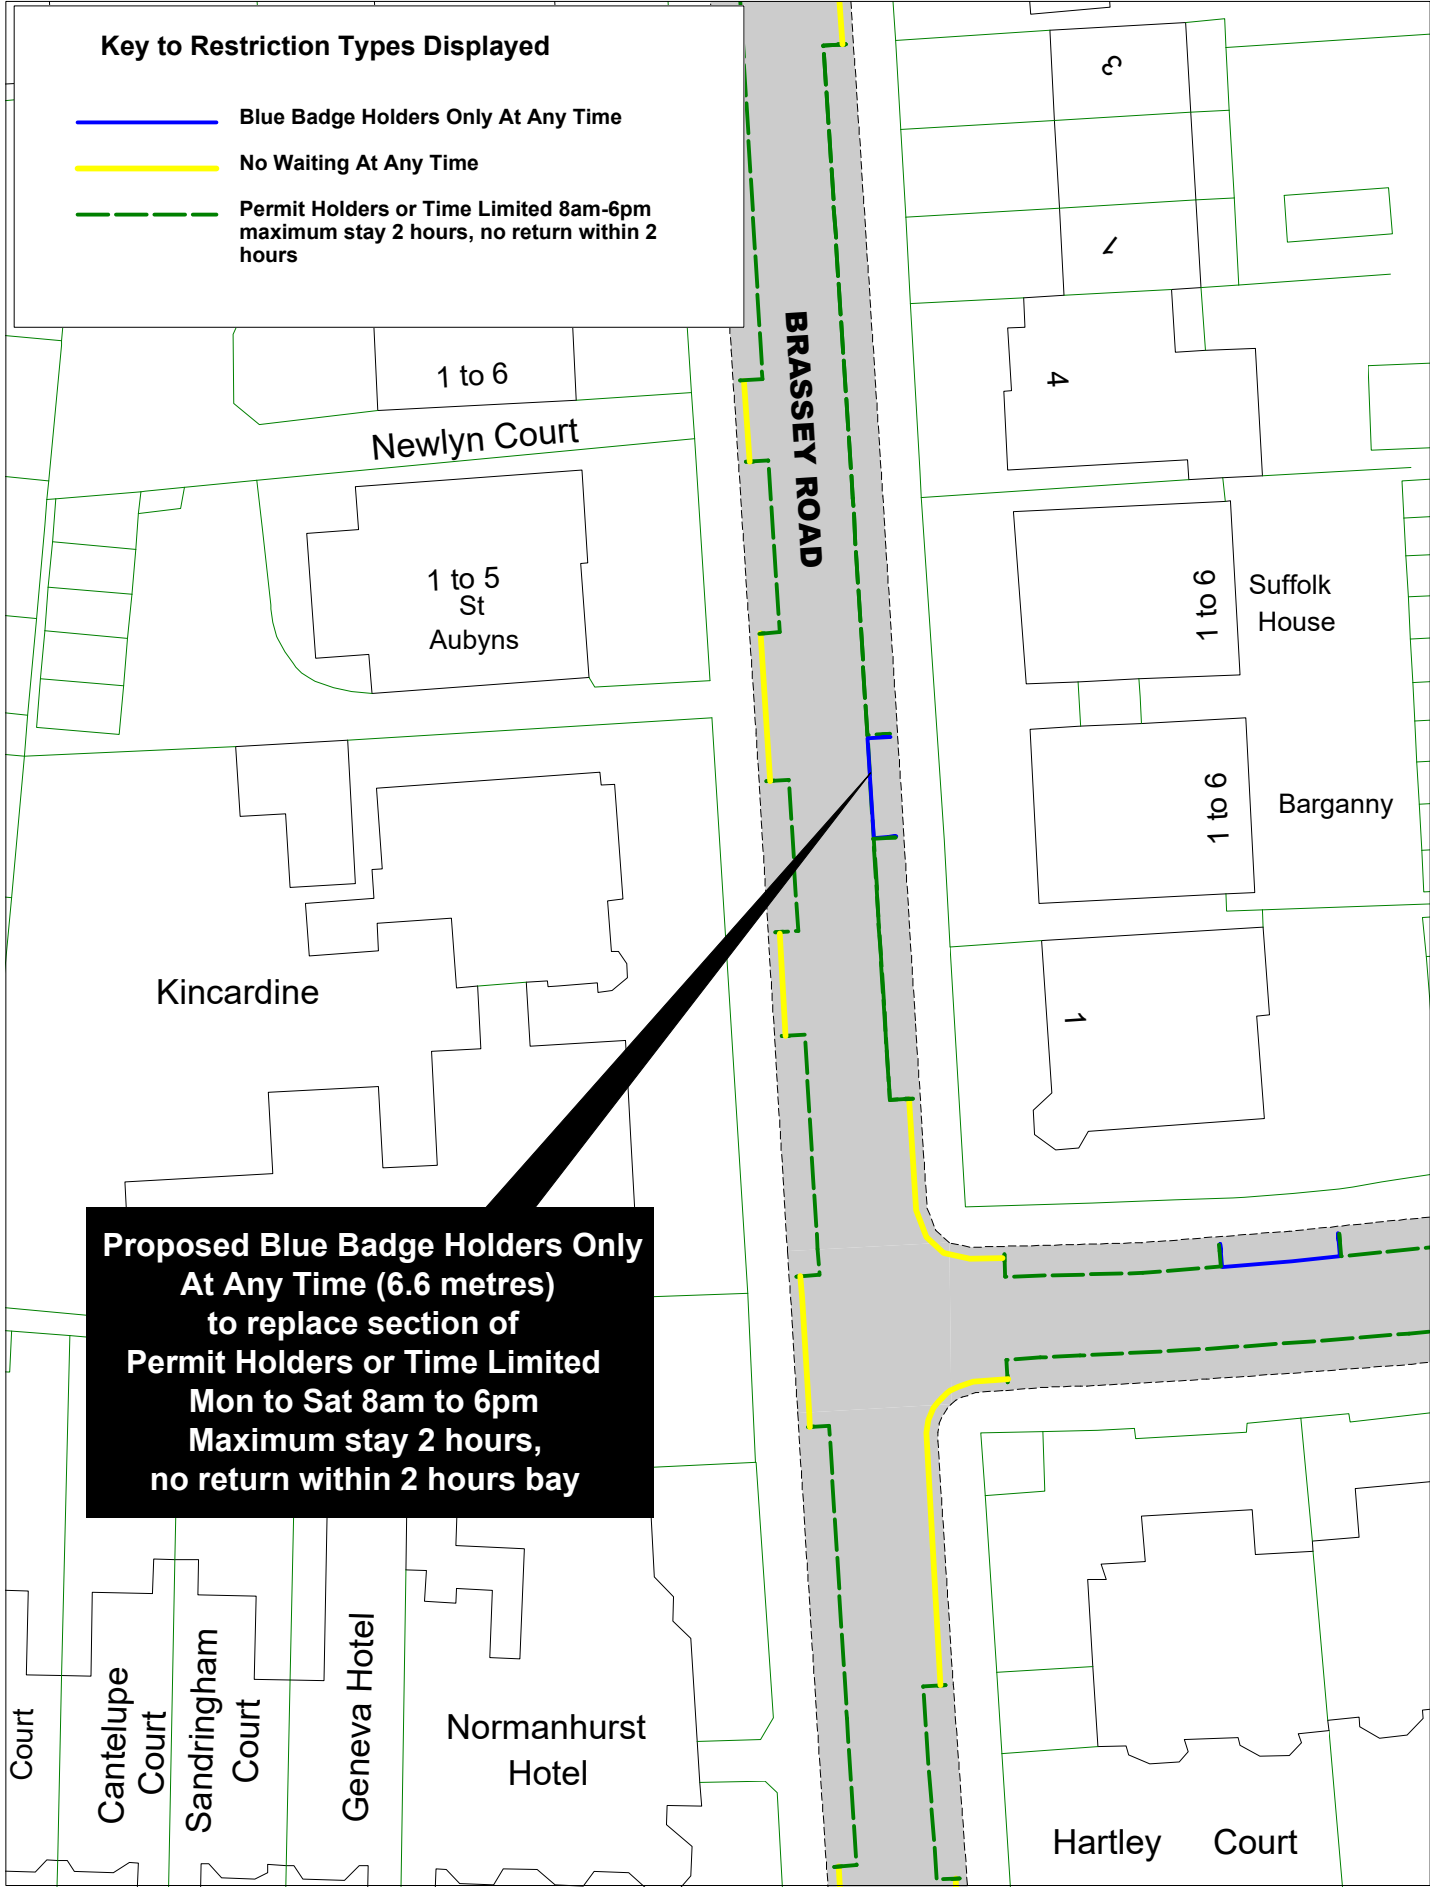

-  Blue Badge Holders Only At Any Time
-  No Waiting At Any Time
-  Permit Holders or Time Limited 8am-6pm maximum stay 2 hours, no return within 2 hours

**Proposed Blue Badge Holders Only
At Any Time (6.6 metres)
to replace section of
Permit Holders or Time Limited
Mon to Sat 8am to 6pm
Maximum stay 2 hours,
no return within 2 hours bay**