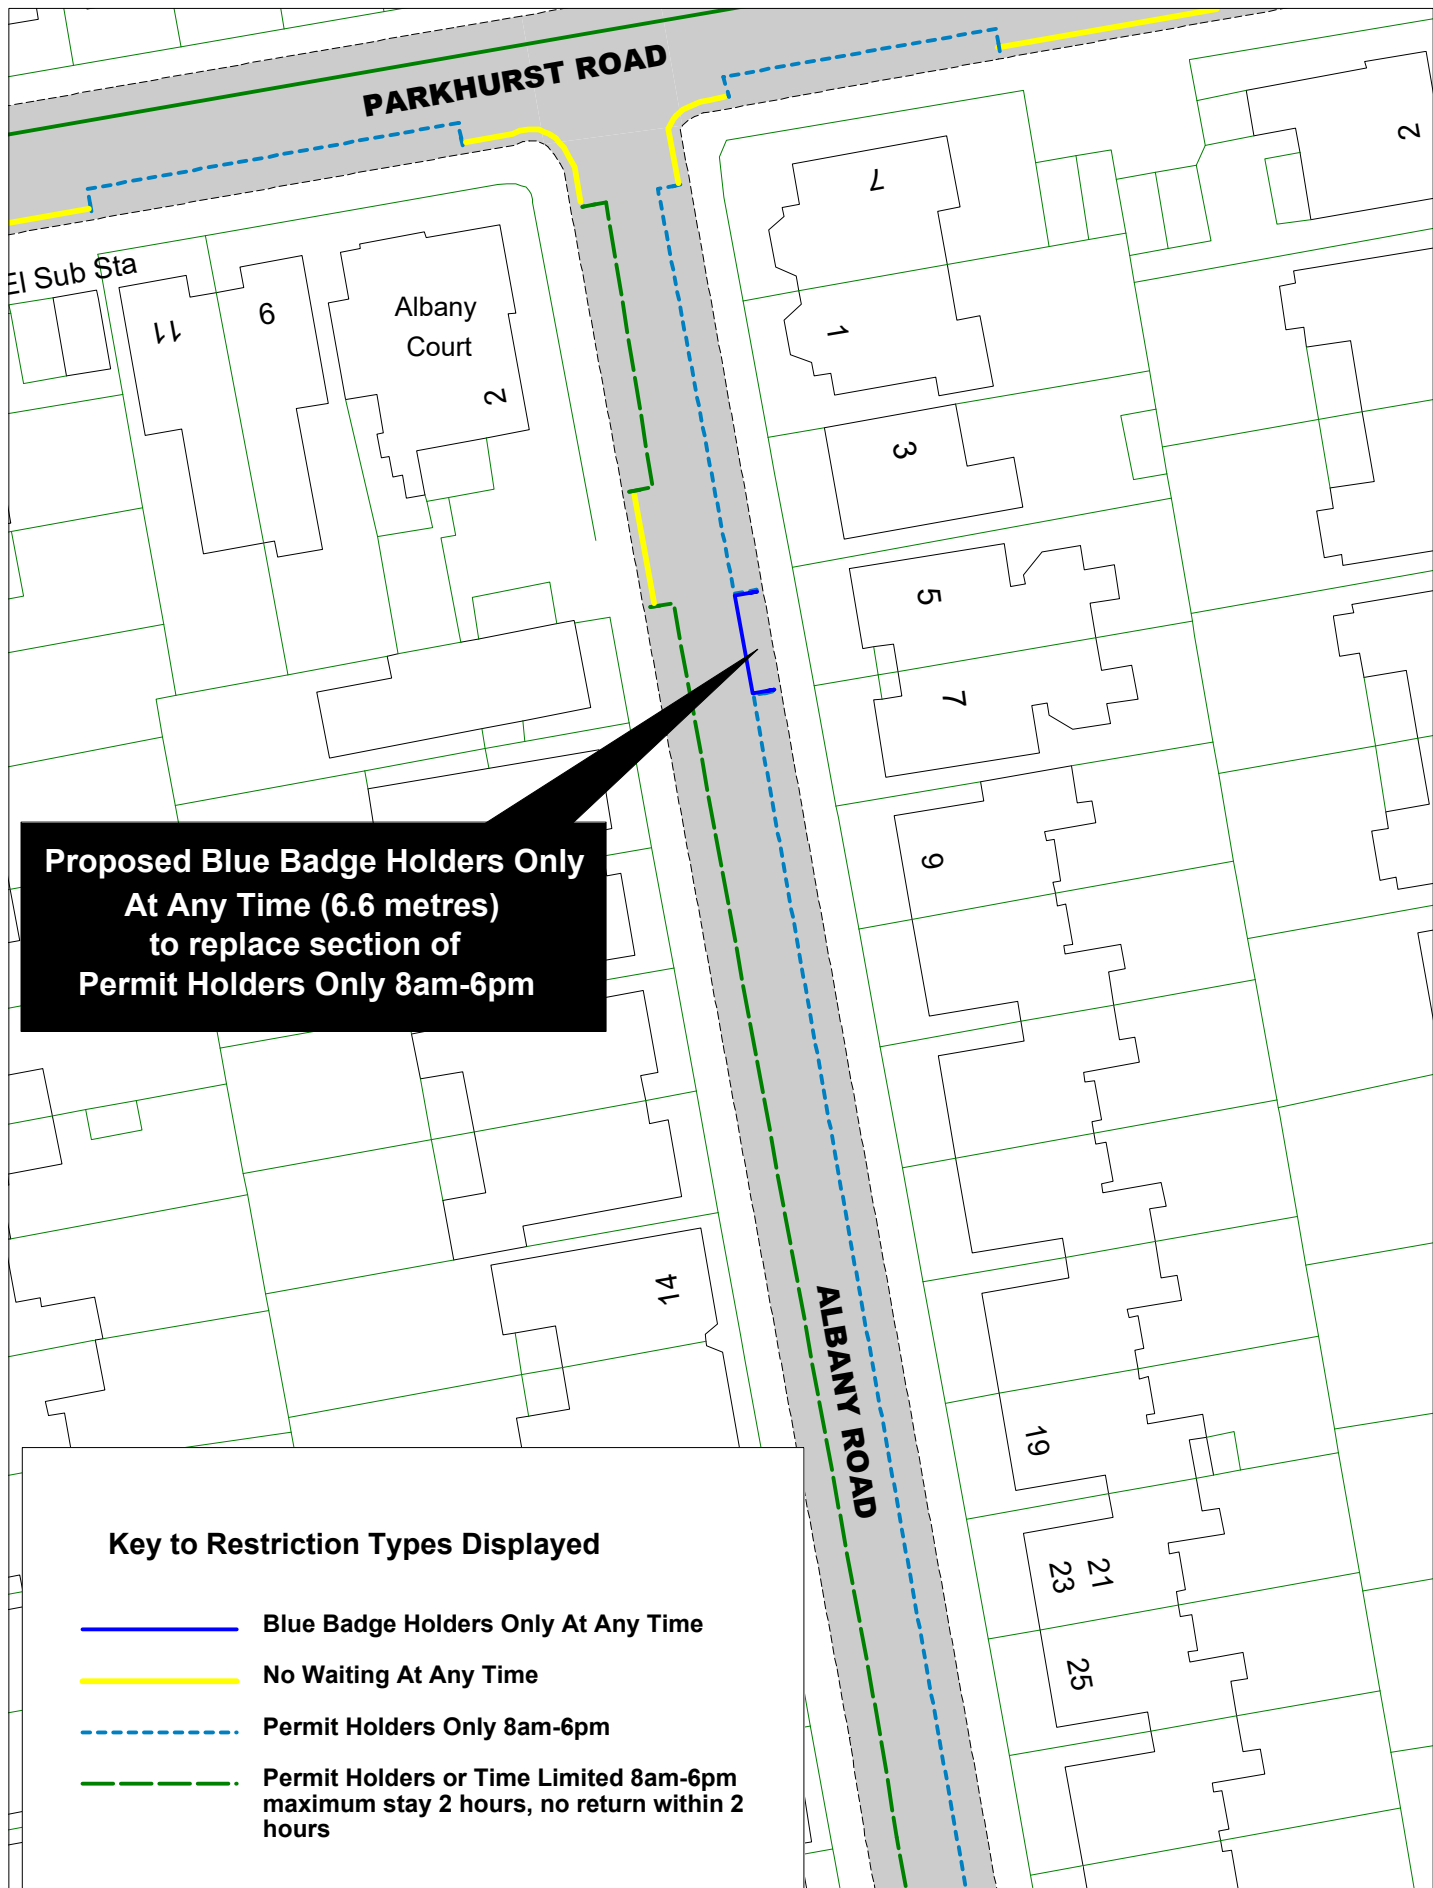

**Bexhill Disabled Parking Places 2021
Proposal Drawings**

	Road Name	Drawing No.
1	Albany Road, Bexhill	RDB001
2	Amherst Road, Bexhill	RDB002
3	Brassey Road, Bexhill	RDB003
4	Cantelupe Road, Bexhill	RDB004
5	Cornwall Road, Bexhill	RDB005
6	Knole Road, Bexhill	RDB006
7	Magdalen Road, Bexhill	RDB007
8	Middlesex Road, Bexhill	RDB008
9	Rotherfield Avenue, Bexhill	RDB009
10	West Parade, Bexhill	RDB010
11	Windsor Road, Bexhill	RDB011