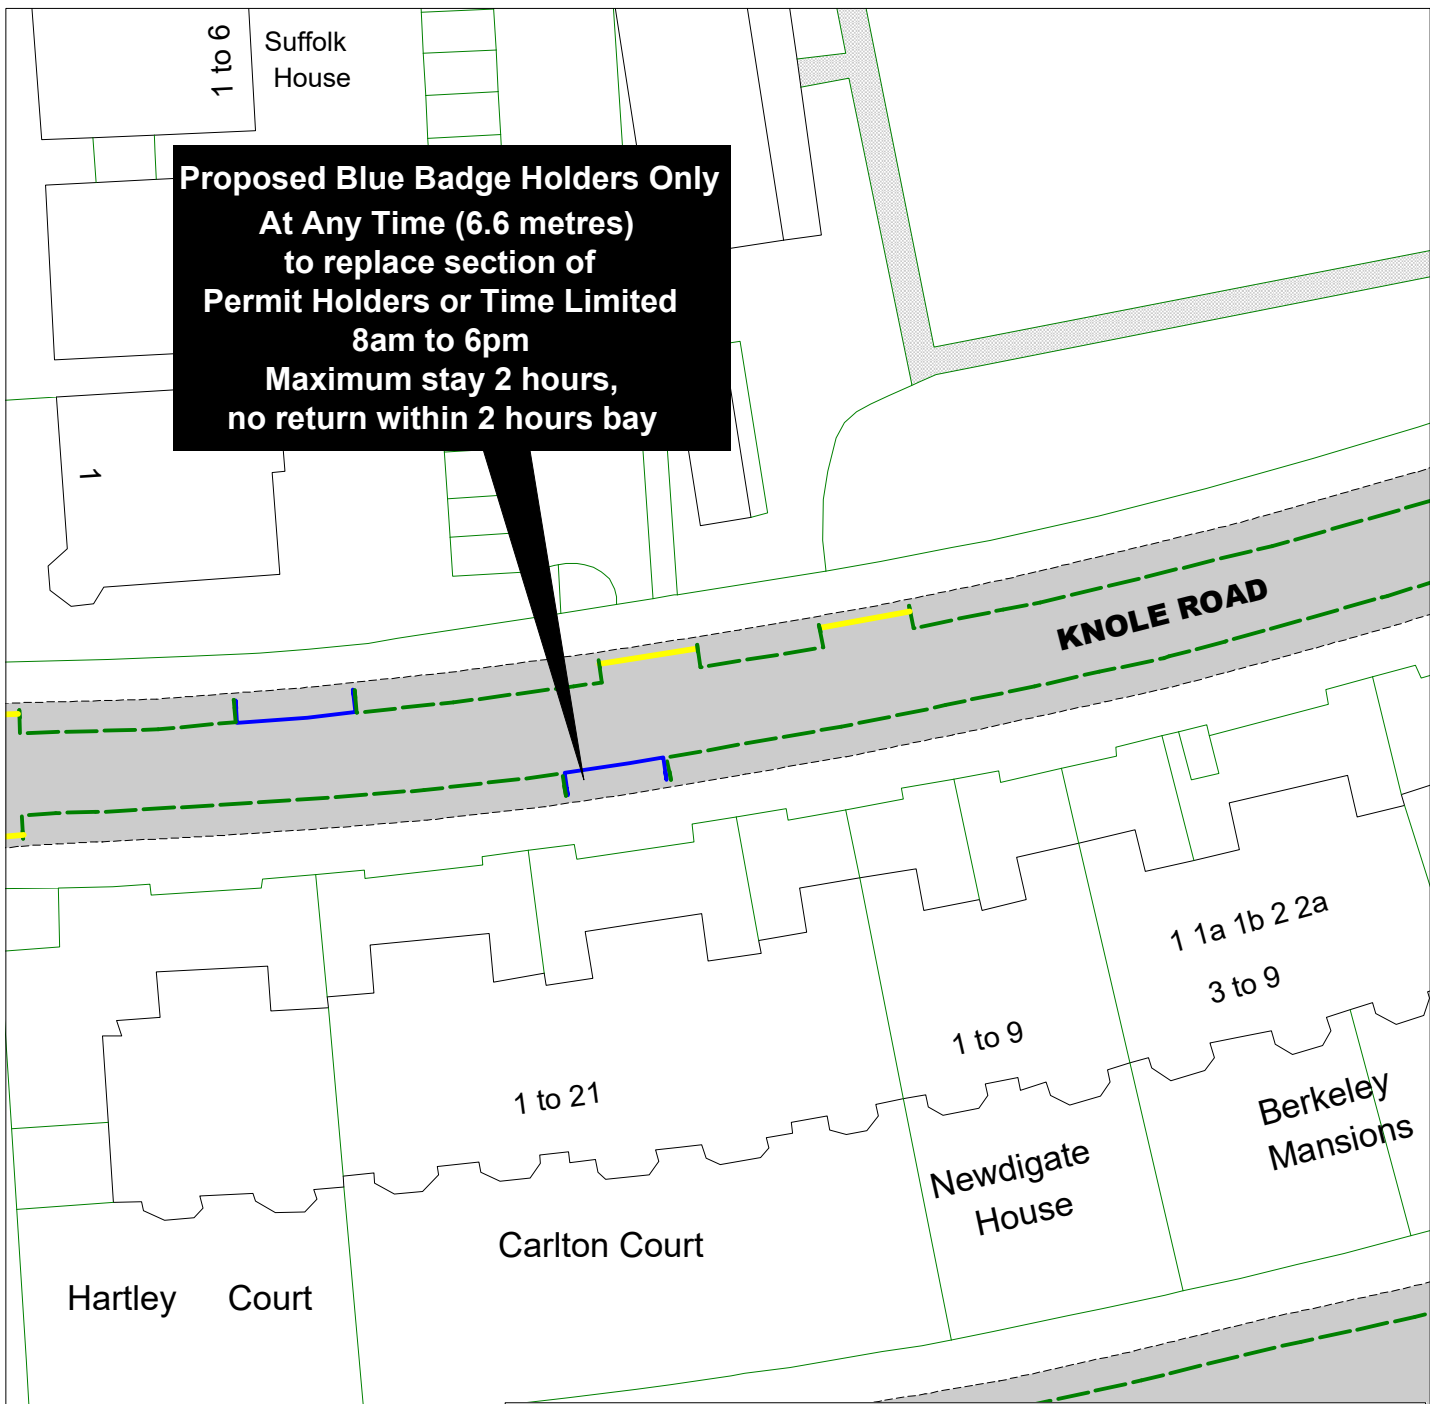

East Sussex
County Council

© Crown copyright. All rights reserved
East Sussex County Council
Licence No. 100019601 2021

Cornwall Road, Bexhill

SCALE	1 : 500
DATE	12/01/2021
DRAWING No.	RDB005
DRAWN BY	

**Proposed Blue Badge Holders Only
At Any Time (6.6 metres)
to replace section of
Permit Holders or Time Limited
8am to 6pm
Maximum stay 2 hours,
no return within 2 hours bay**