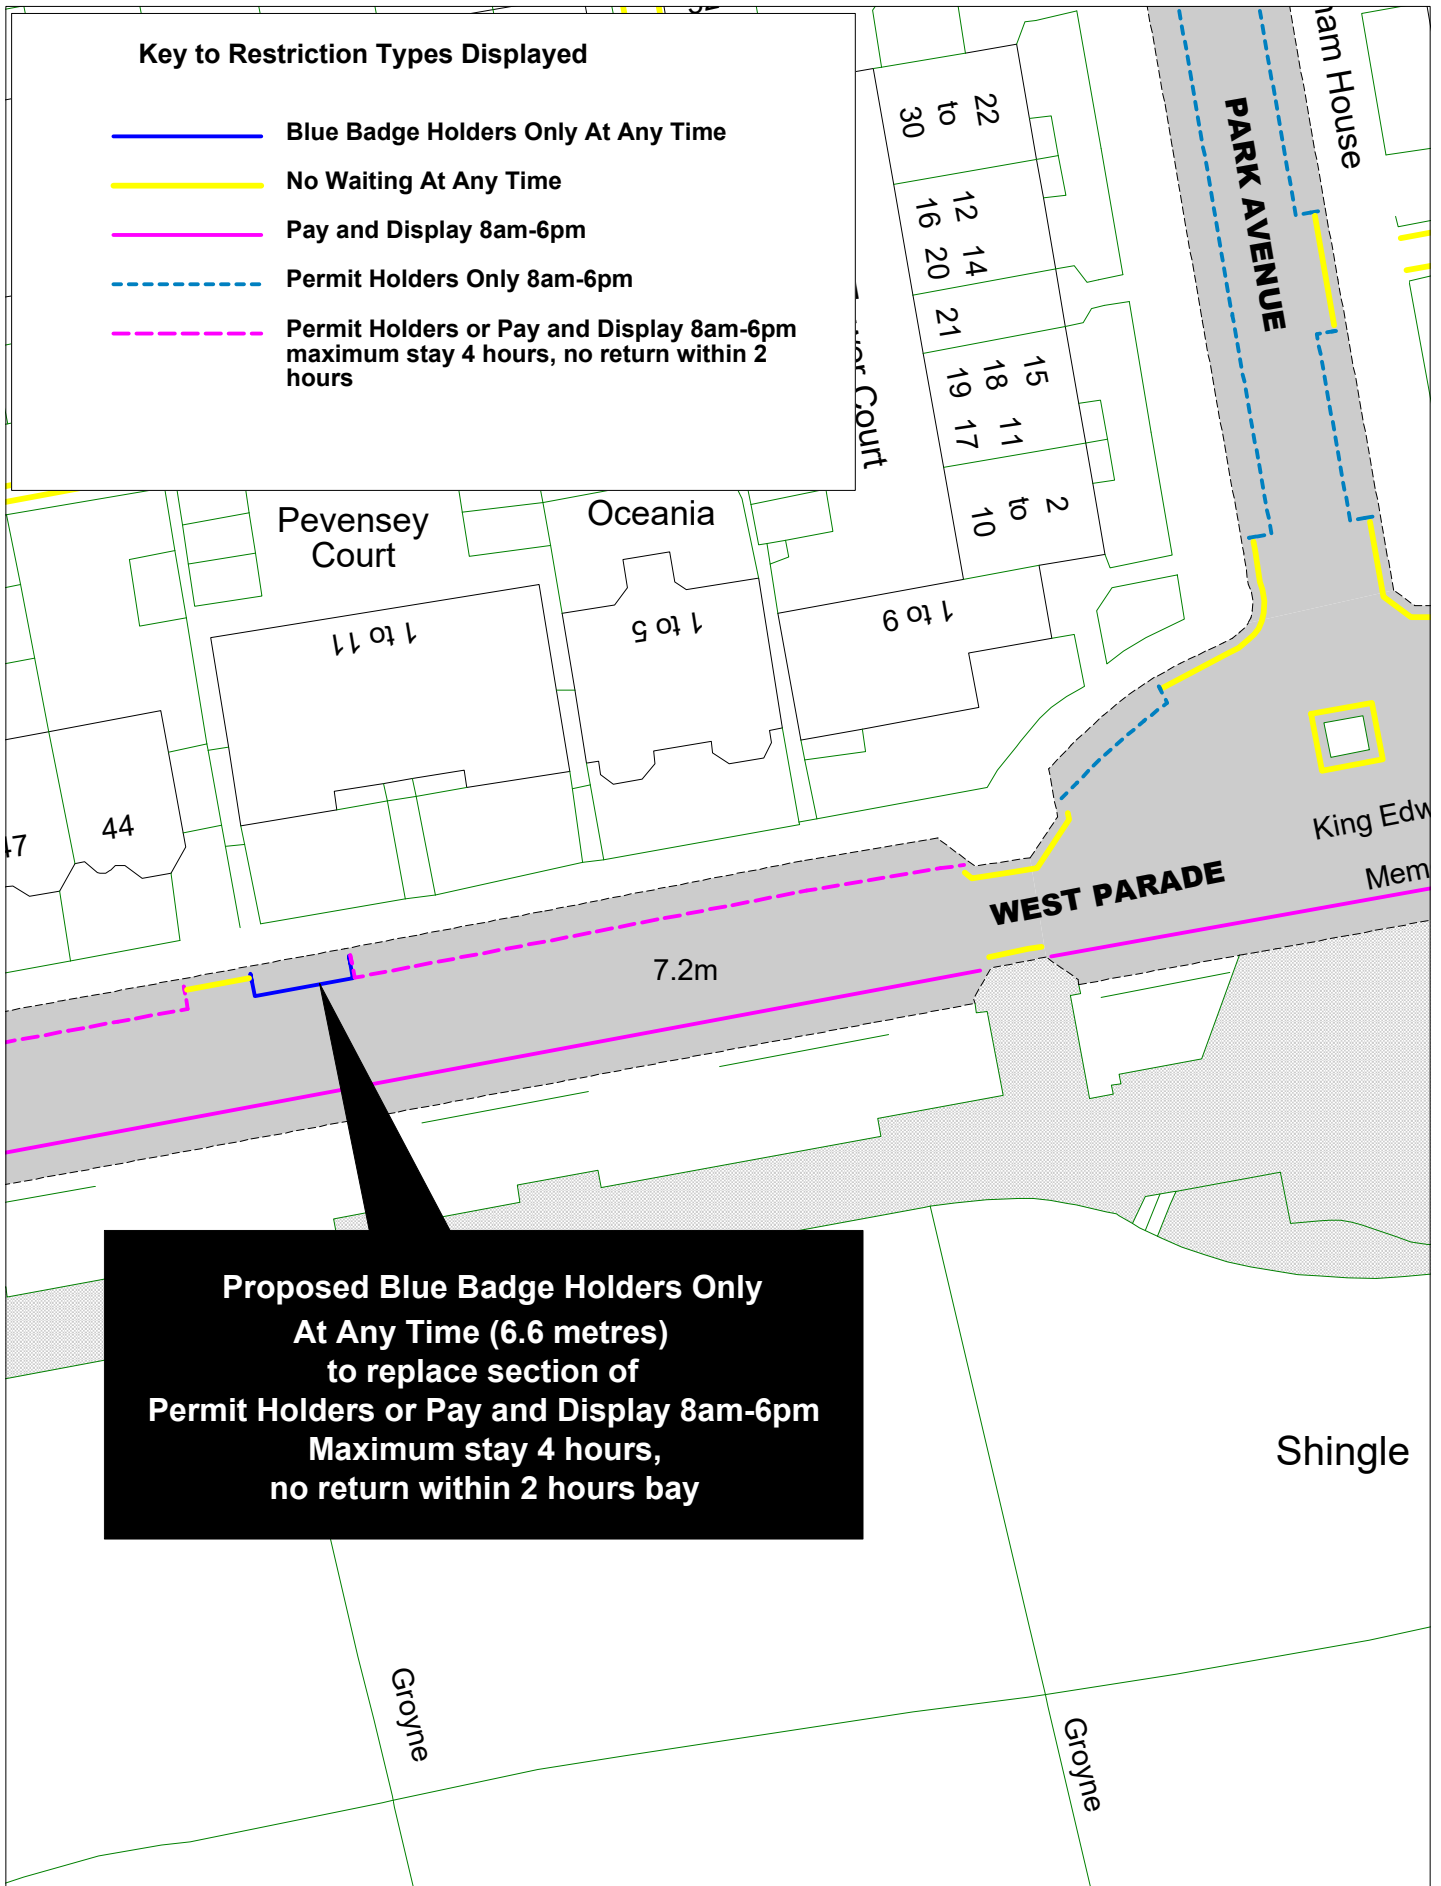

Key to Restriction Types Displayed

- Blue Badge Holders Only At Any Time
- No Waiting At Any Time
- Pay and Display 8am-6pm
- Permit Holders Only 8am-6pm
- Permit Holders or Pay and Display 8am-6pm maximum stay 4 hours, no return within 2 hours

**Proposed Blue Badge Holders Only
At Any Time (6.6 metres)
to replace section of
Permit Holders or Pay and Display 8am-6pm
Maximum stay 4 hours,
no return within 2 hours bay**

SCALE	1 : 500
DATE	12/01/2021
DRAWING No.	RDB010
DRAWN BY