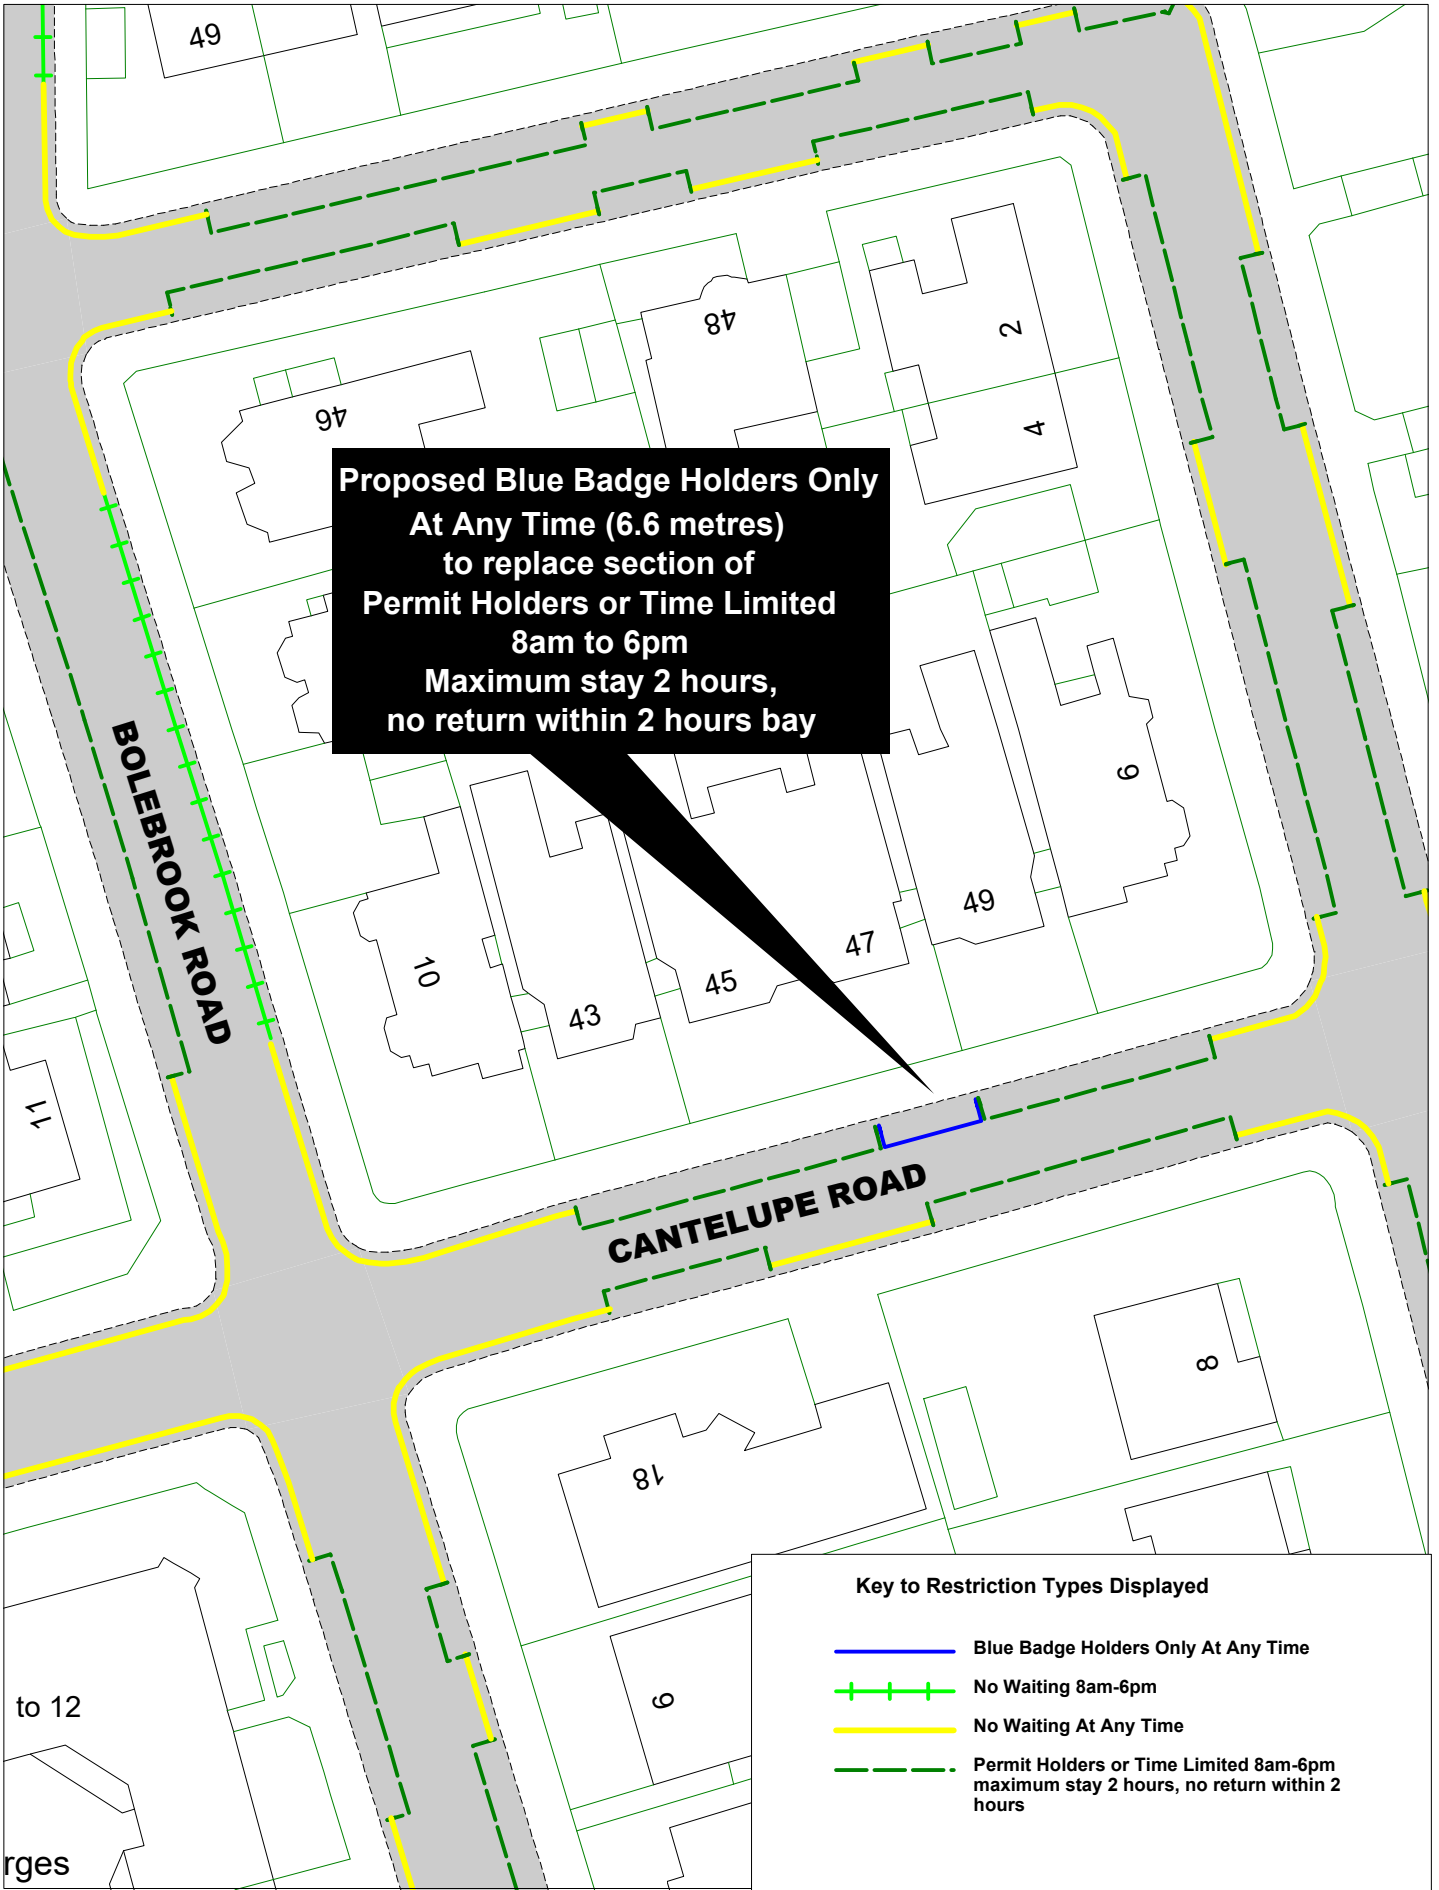

SCALE	1 : 500
DATE	01/02/2021
DRAWING No.	RDB004
DRAWN BY