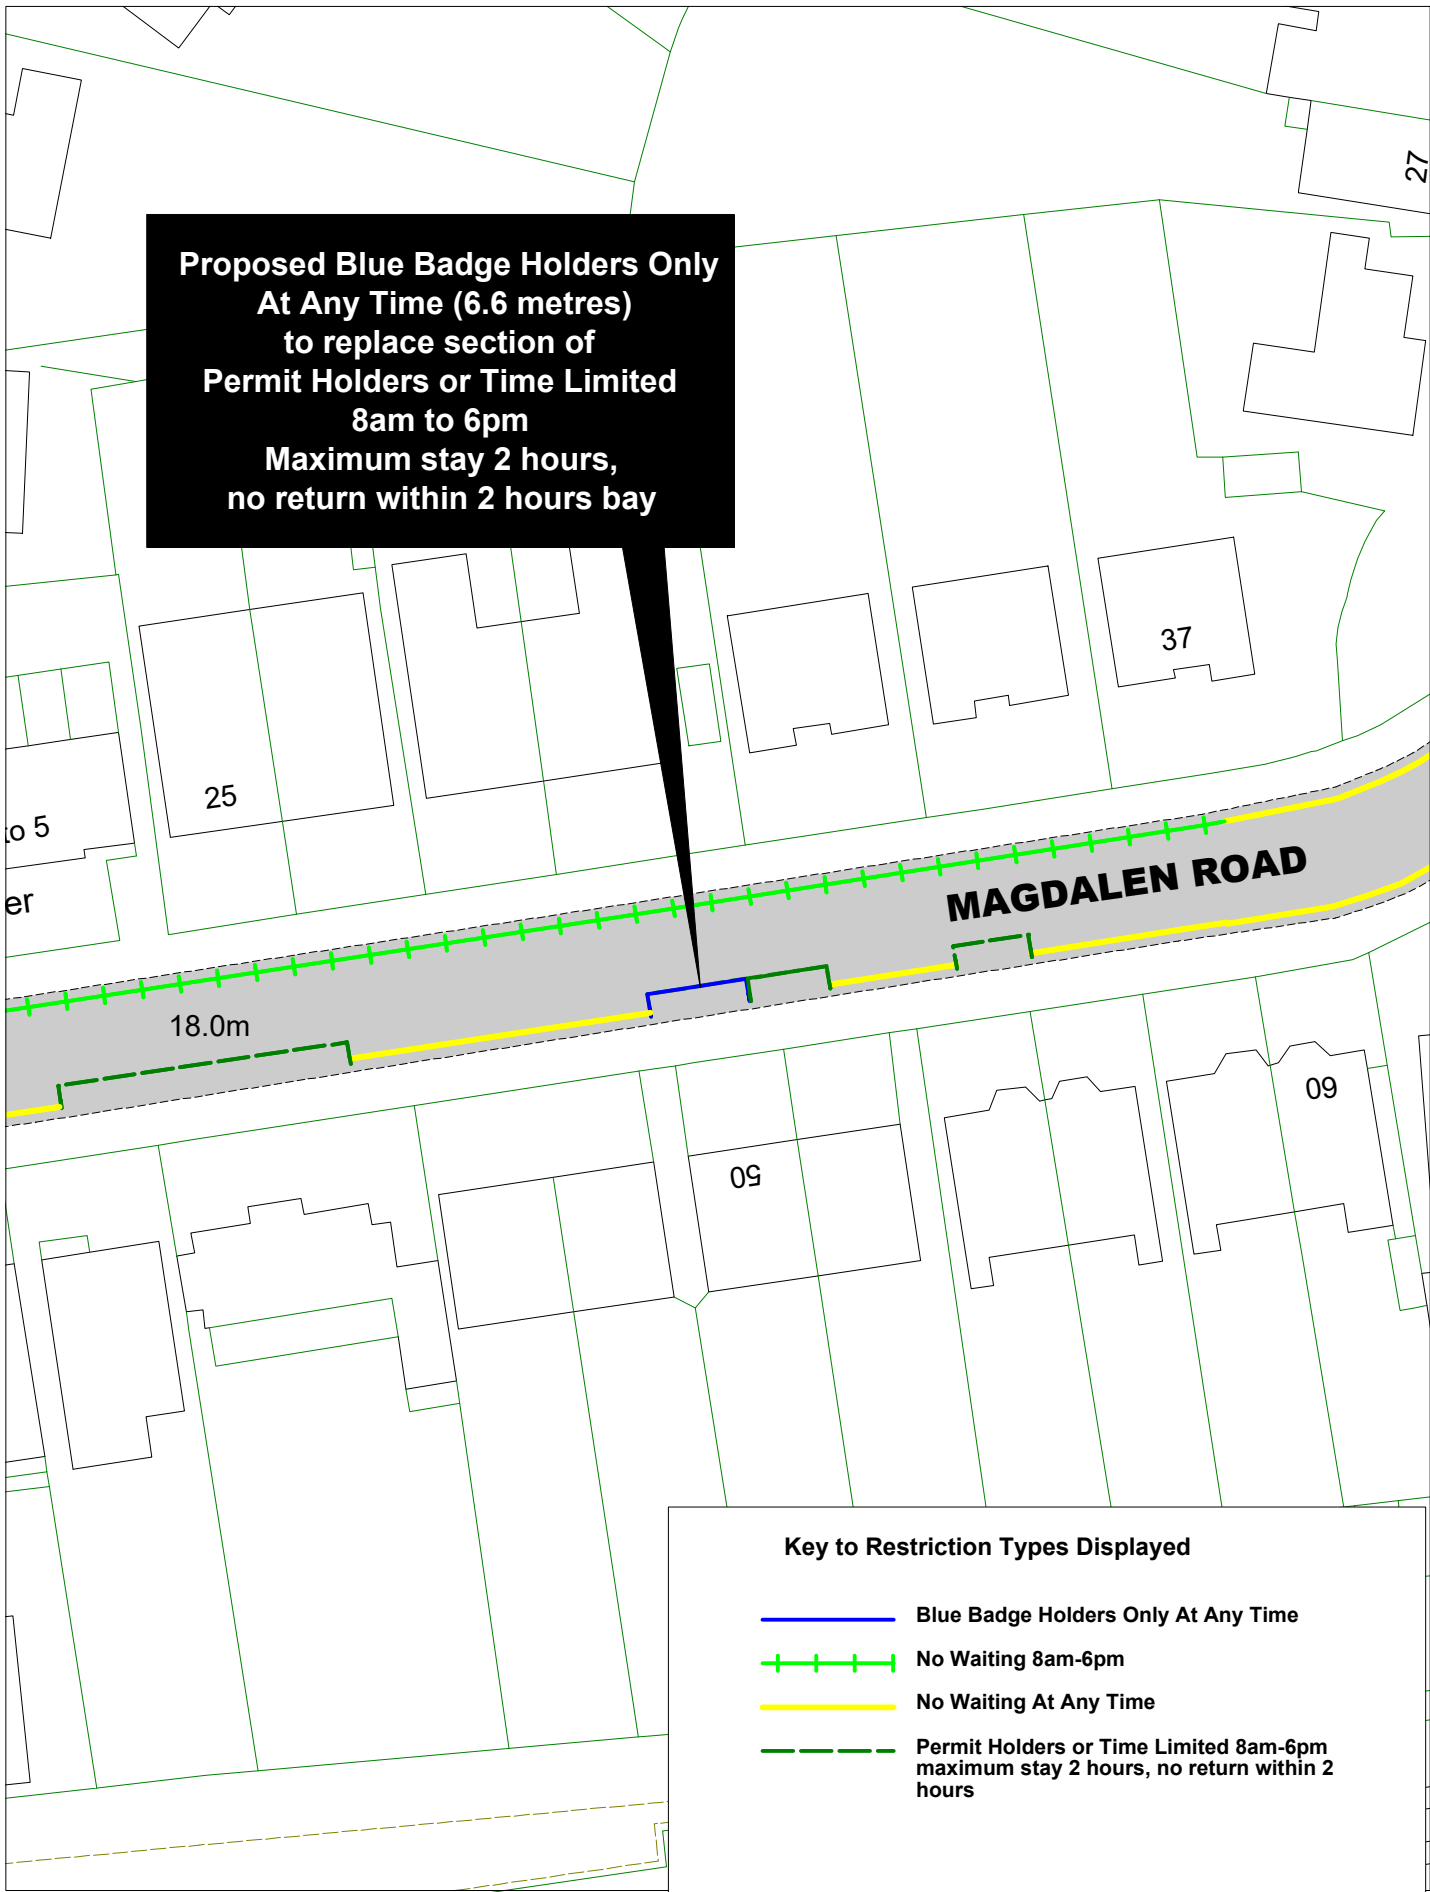

**Proposed Blue Badge Holders Only
At Any Time (6.6 metres)
to replace section of
Permit Holders or Time Limited
8am to 6pm
Maximum stay 2 hours,
no return within 2 hours bay**

Key to Restriction Types Displayed

- Blue Badge Holders Only At Any Time
- - - - No Waiting 8am-6pm
- No Waiting At Any Time
- - - - Permit Holders or Time Limited 8am-6pm maximum stay 2 hours, no return within 2 hours