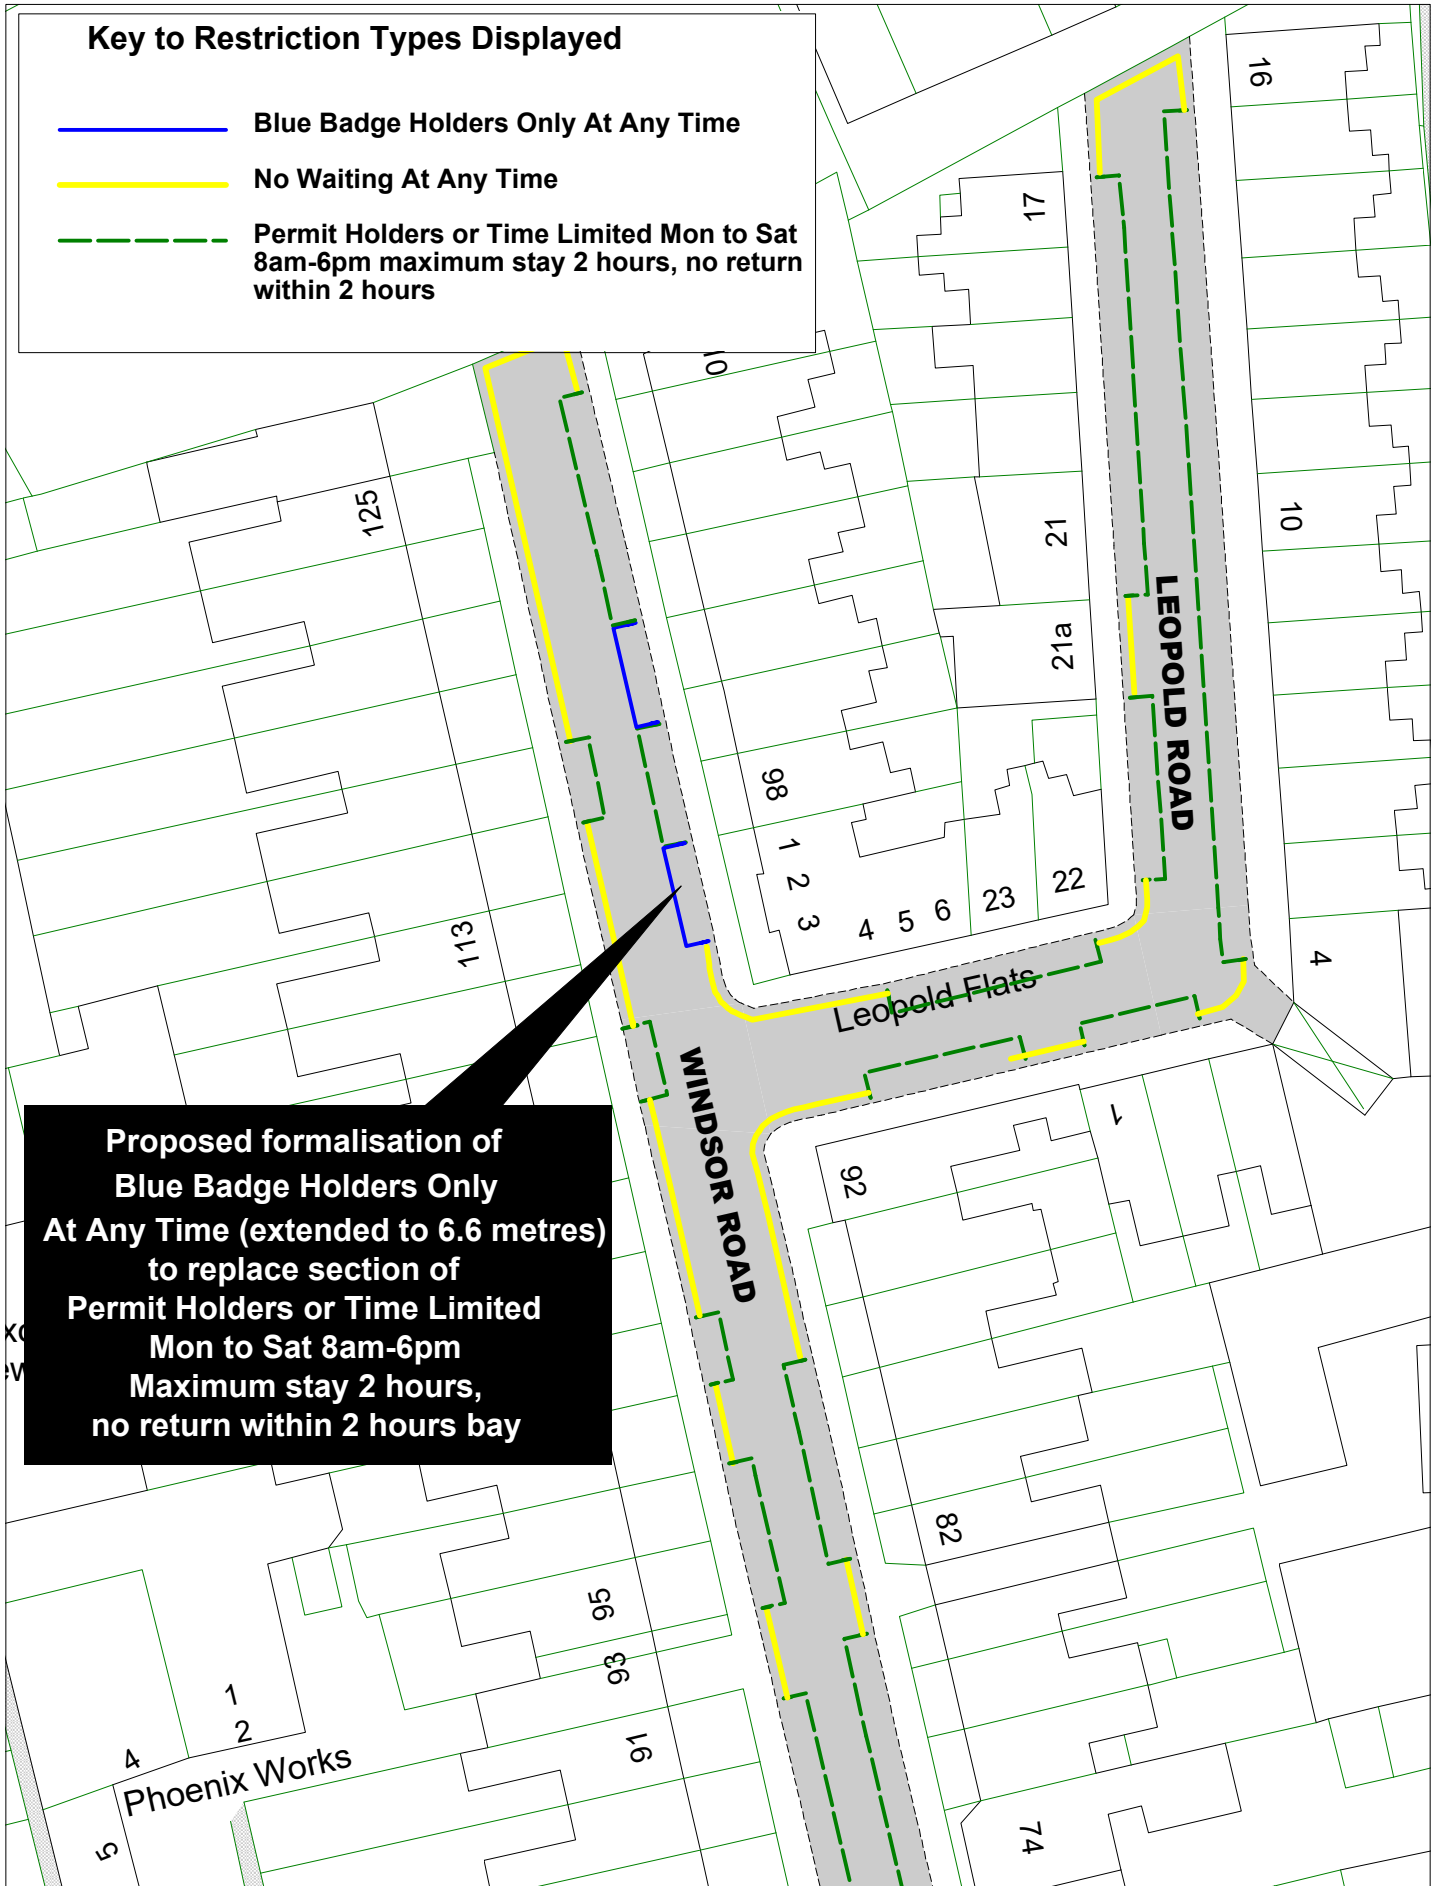

Key to Restriction Types Displayed

- Blue Badge Holders Only At Any Time
- No Waiting At Any Time
- Permit Holders or Time Limited Mon to Sat 8am-6pm maximum stay 2 hours, no return within 2 hours

Proposed formalisation of Blue Badge Holders Only At Any Time (extended to 6.6 metres) to replace section of Permit Holders or Time Limited Mon to Sat 8am-6pm Maximum stay 2 hours, no return within 2 hours bay

East Sussex
County Council

© Crown copyright. All rights reserved
East Sussex County Council
Licence No. 100019601 2021

Windsor Road, Bexhill

SCALE	1 : 500
DATE	12/01/2021
DRAWING No.	RDB011
DRAWN BY