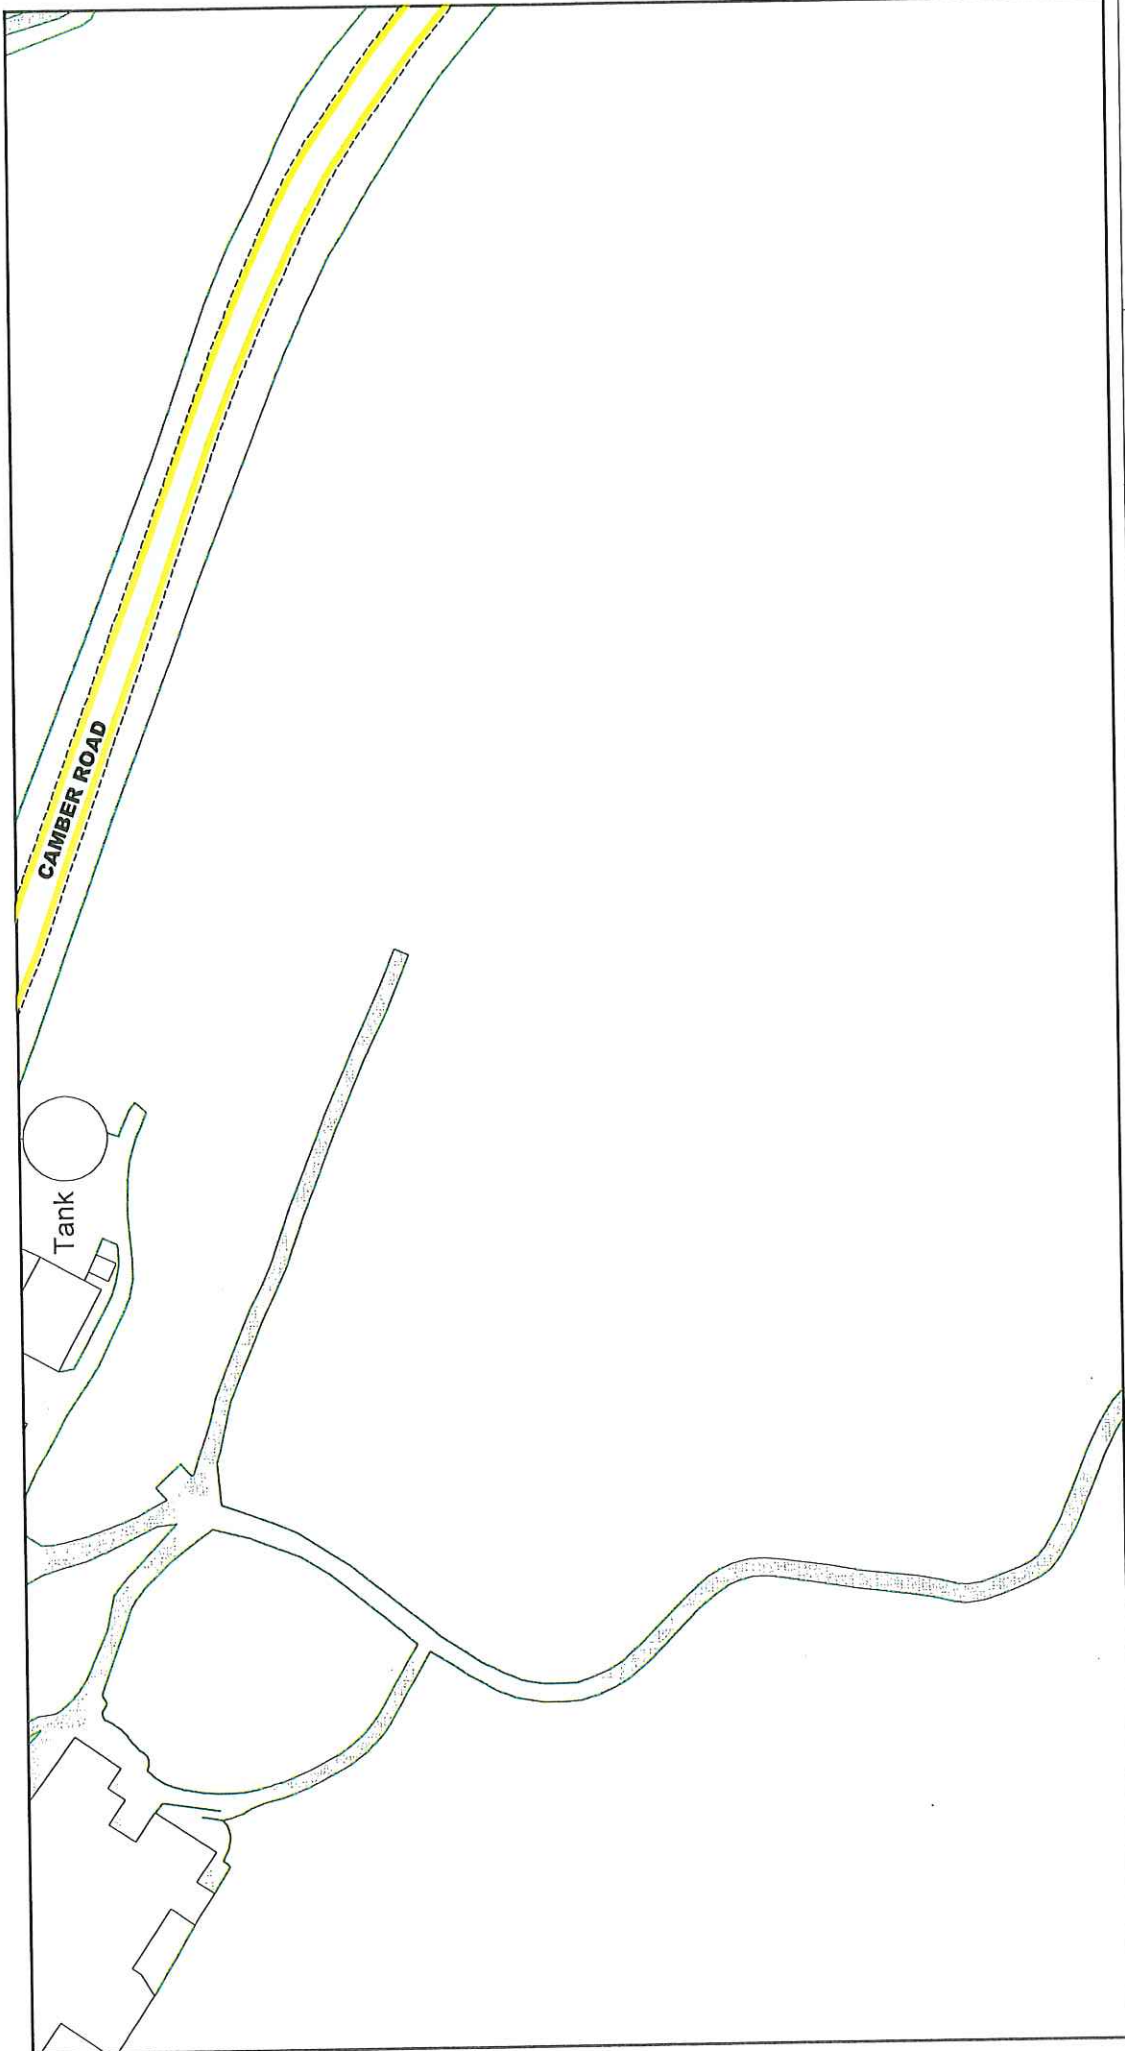

Key to TRO Restriction Types

— No Waiting at Any Time

Key to Labels

ABCD Permanent TRO restriction
ABCD Non TRO item

Adjacent Map Title

← **JE296** →
JF297 →

 N
 W E
 S

SCALE 1 : 1000
 DATE 19/06/2023
 Title Ref: JE297
 Revision