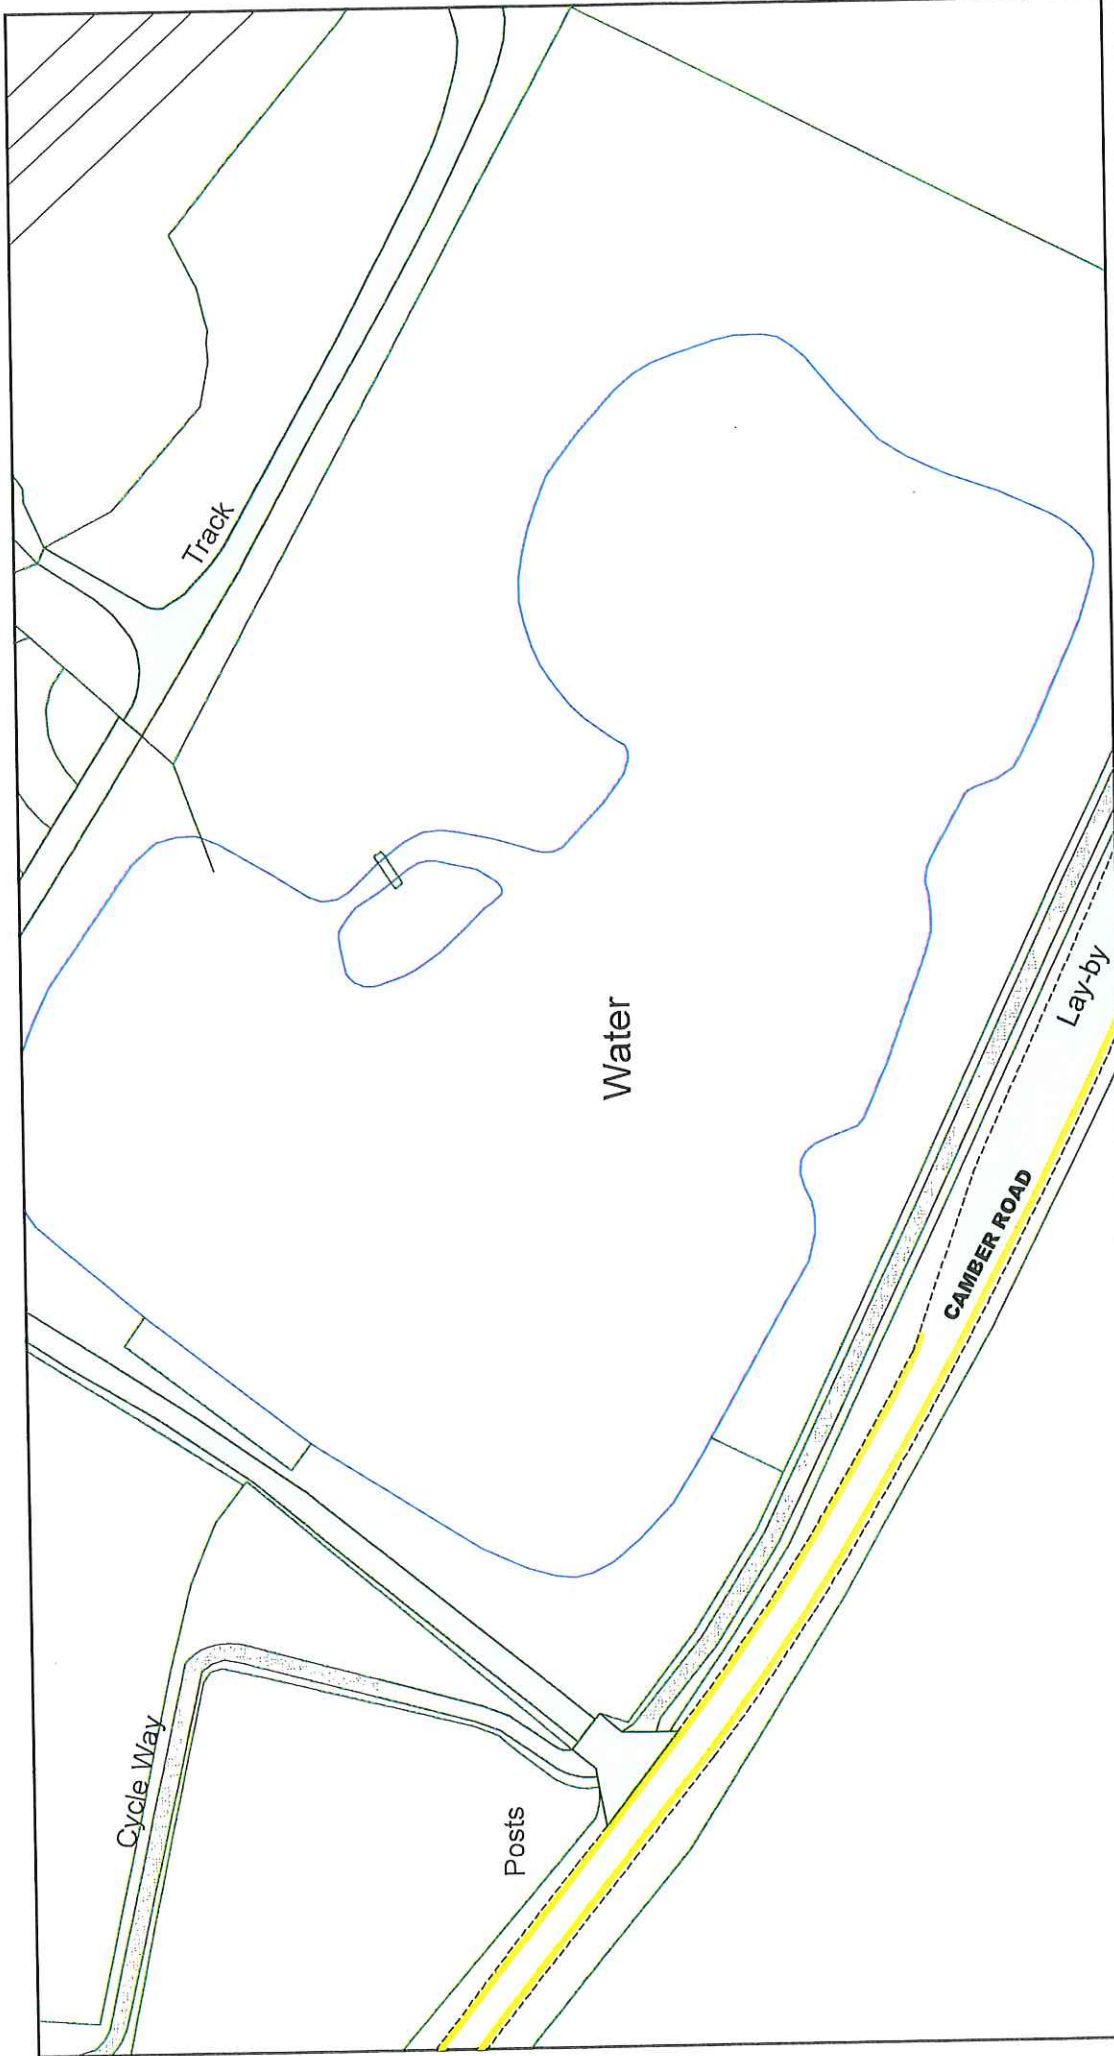

SCALE	1 : 1000
DATE	19/06/2023
Title Ref: JF298 Revision	

Adjacent Map Title	◀ JF297 JG298 ▶

Key to Labels	ABCD Permanent TRO restriction ABCD Non TRO item

Key to TRO Restriction Types	No Waiting at Any Time

The East Sussex (Rother District) (Parking Places, Waiting, No Stopping and Loading Restrictions) Traffic Regulation Order 2020 Amendment No.1 Order 2023 (Camber Road & New Lydd Road, Camber)

Camber

© Crown copyright. All rights reserved
East Sussex County Council
Licence No. 100019601 2023

East Sussex
County Council