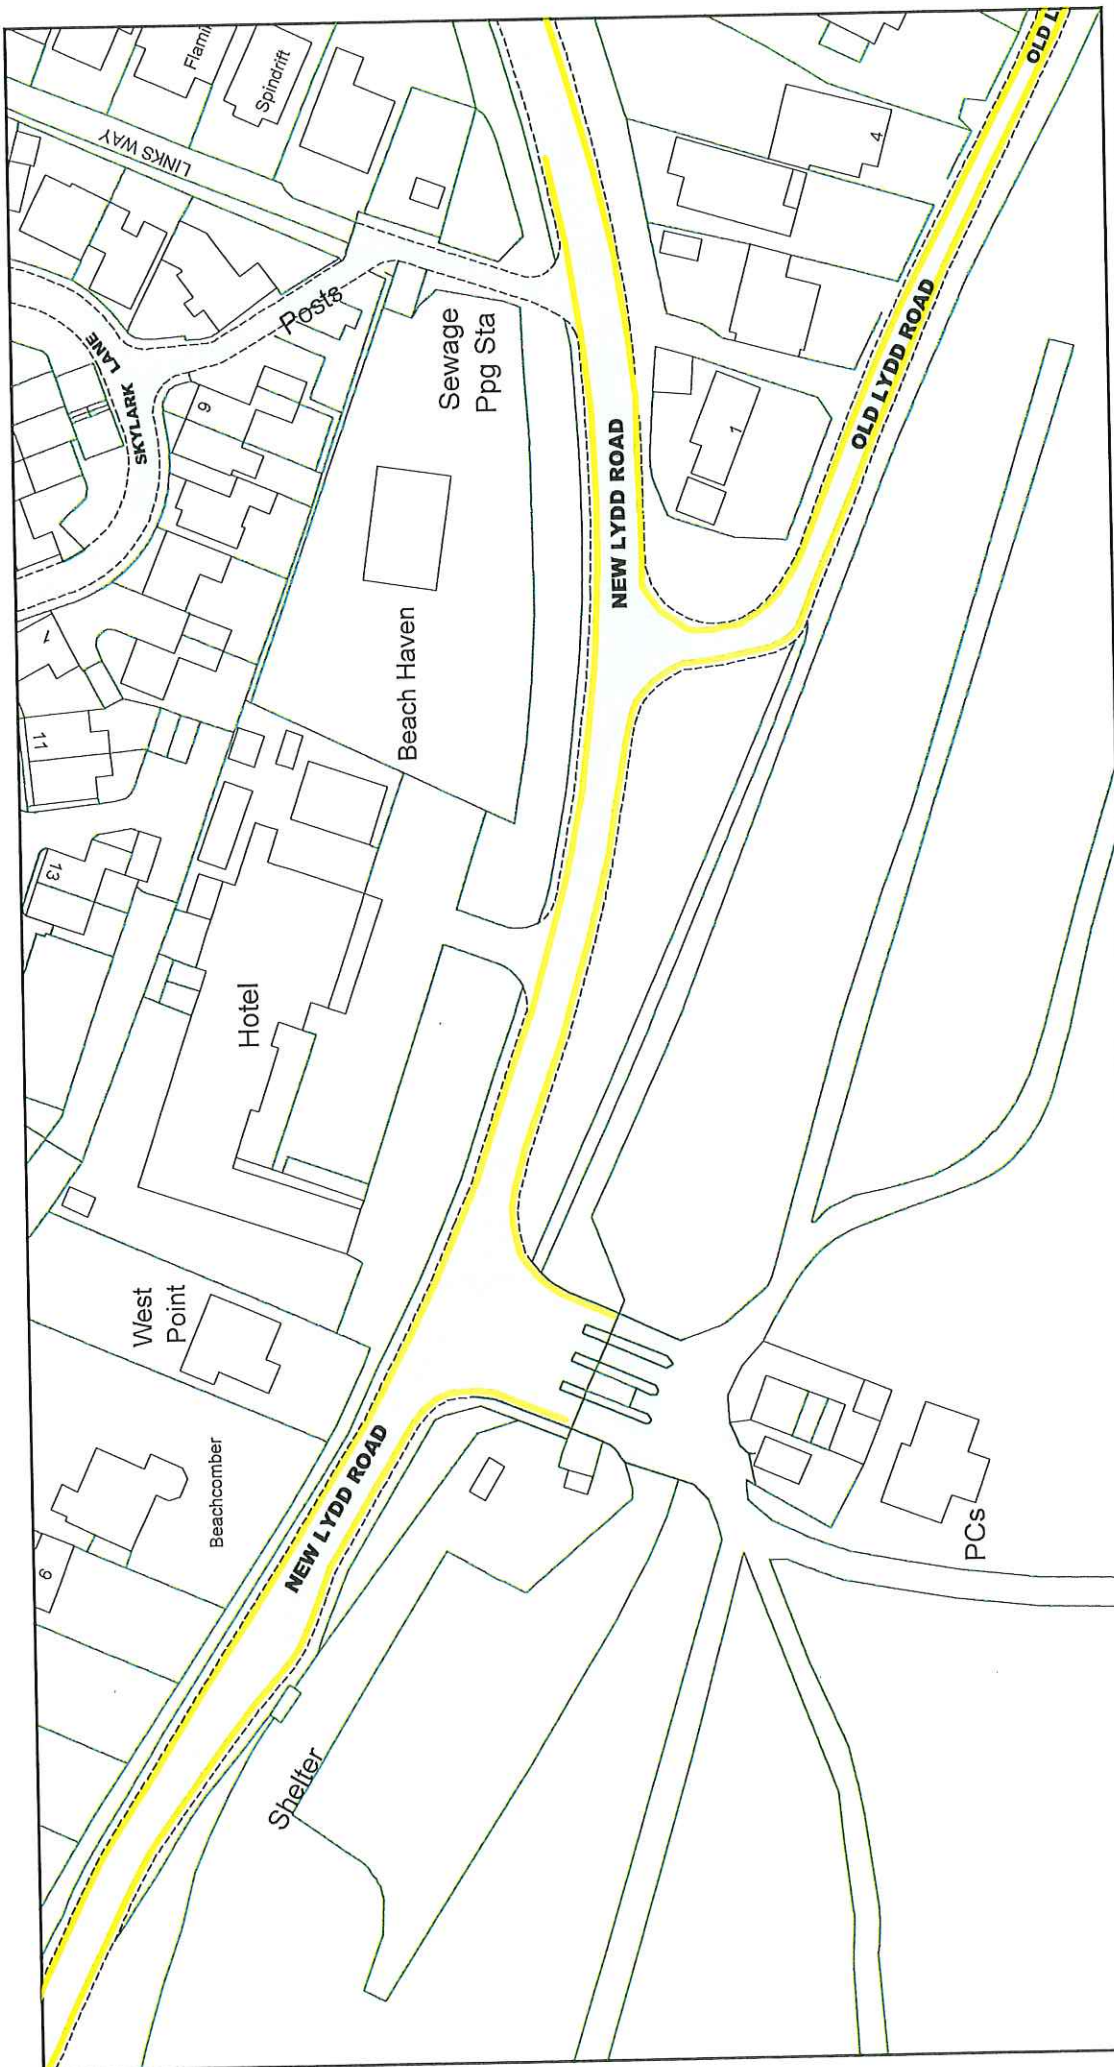

Camber

Key to TRO Restriction Types
 No Waiting at Any Time

Key to Labels

ABCE Permanent TRO restriction
ABCD Non TRO item

Adjacent Map Title

JG300
 JH301

SCALE 1 : 1000
 DATE 19/06/2023
 Tile Ref: JH300
 Revision