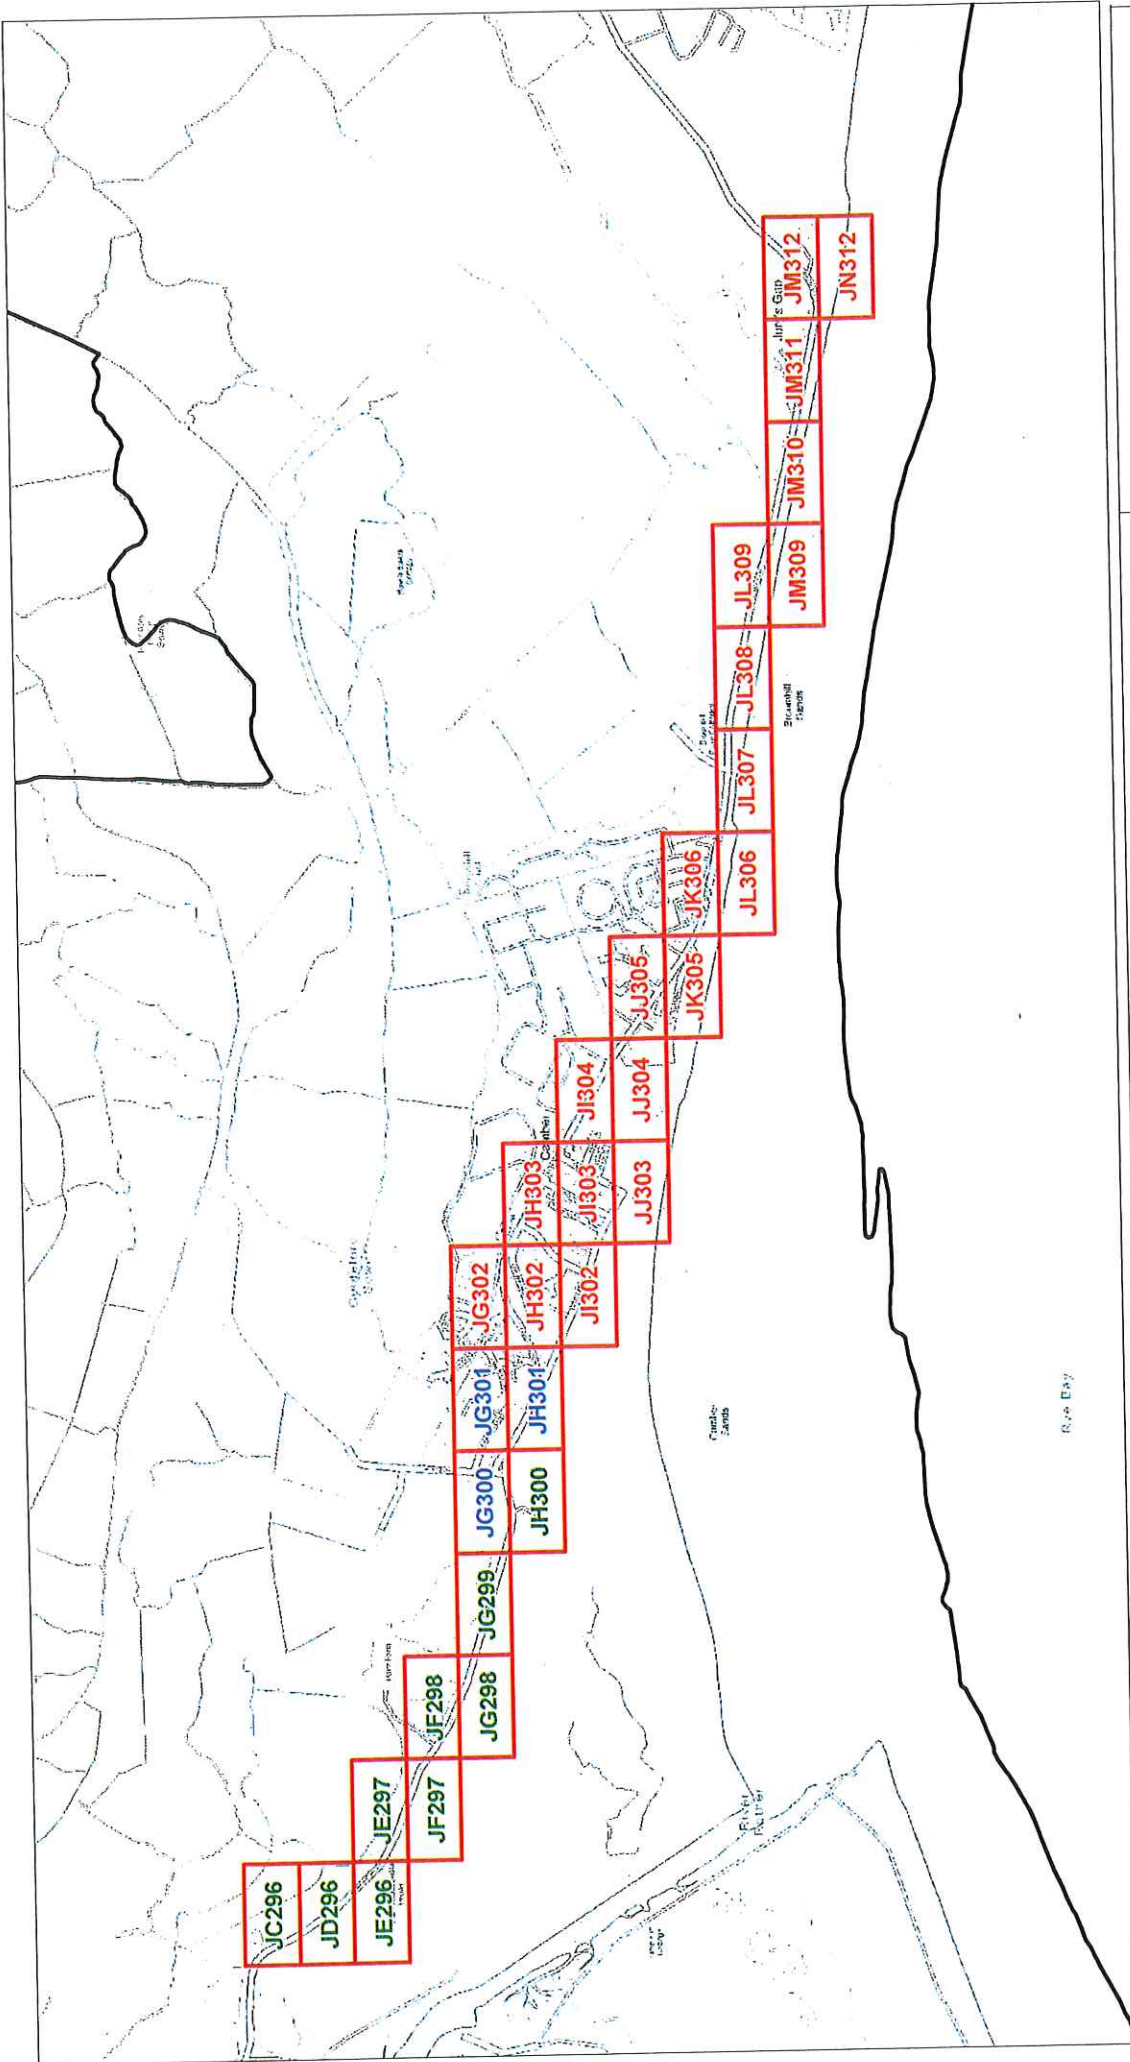

Scale	1 : 20000
Date	19/06/2023
Tile Ref: Overview Revision	

Locations of Parking and Waiting Restrictions

LR000	Tile Ref (existing tile)
LR000	Tile Ref (amended tile)
LR000	Tile Ref (new tile)

© Crown copyright. All rights reserved
East Sussex County Council
Licence No. 100015601.2023

The East Sussex (Rother District)
(Parking Places, Waiting, No Stopping
and Loading Restrictions)
Traffic Regulation Order 2020
Amendment No.1 Order 2023
(Camber Road & New Lydd Road,
Camber)

**Camber
Overview**

East Sussex
County Council