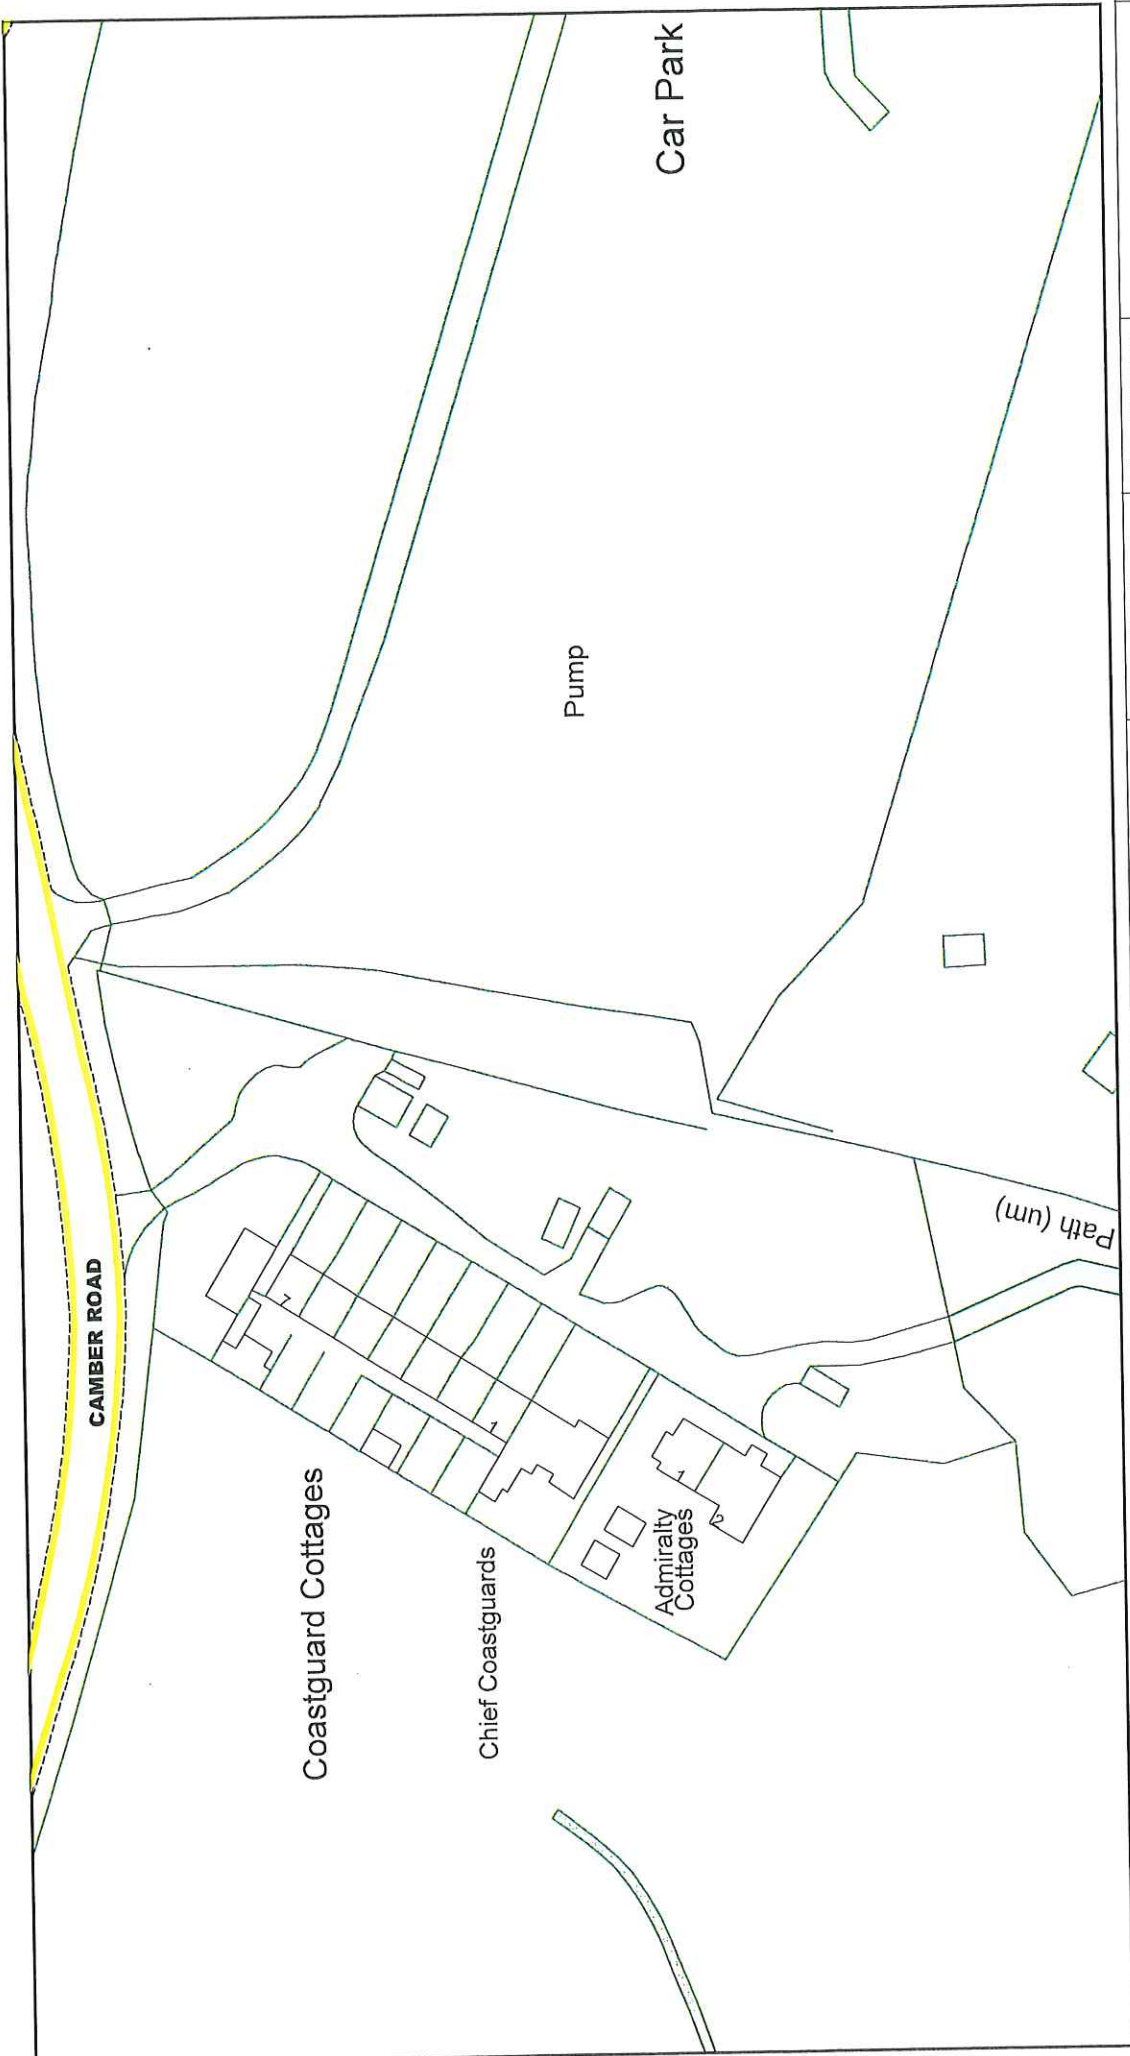

© Crown copyright. All rights reserved
East Sussex County Council
Licence No. 100019601 2023

East Sussex
County Council

The East Sussex (Rother District)
(Parking Places, Waiting, No Stopping
and Loading Restrictions)
Traffic Regulation Order 2020
Amendment No.1 Order 2023
(Camber Road & New Lydd Road,
Camber)

Camber

Key to TRO Restriction Types
No Waiting at Any Time

Key to Labels

ABCE Permanent TRO restriction
ABCD Non TRO item

Adjacent Map Title

JG300
JH301

SCALE 1 : 1000
DATE 19/06/2023
Tile Ref: JH300
Revision