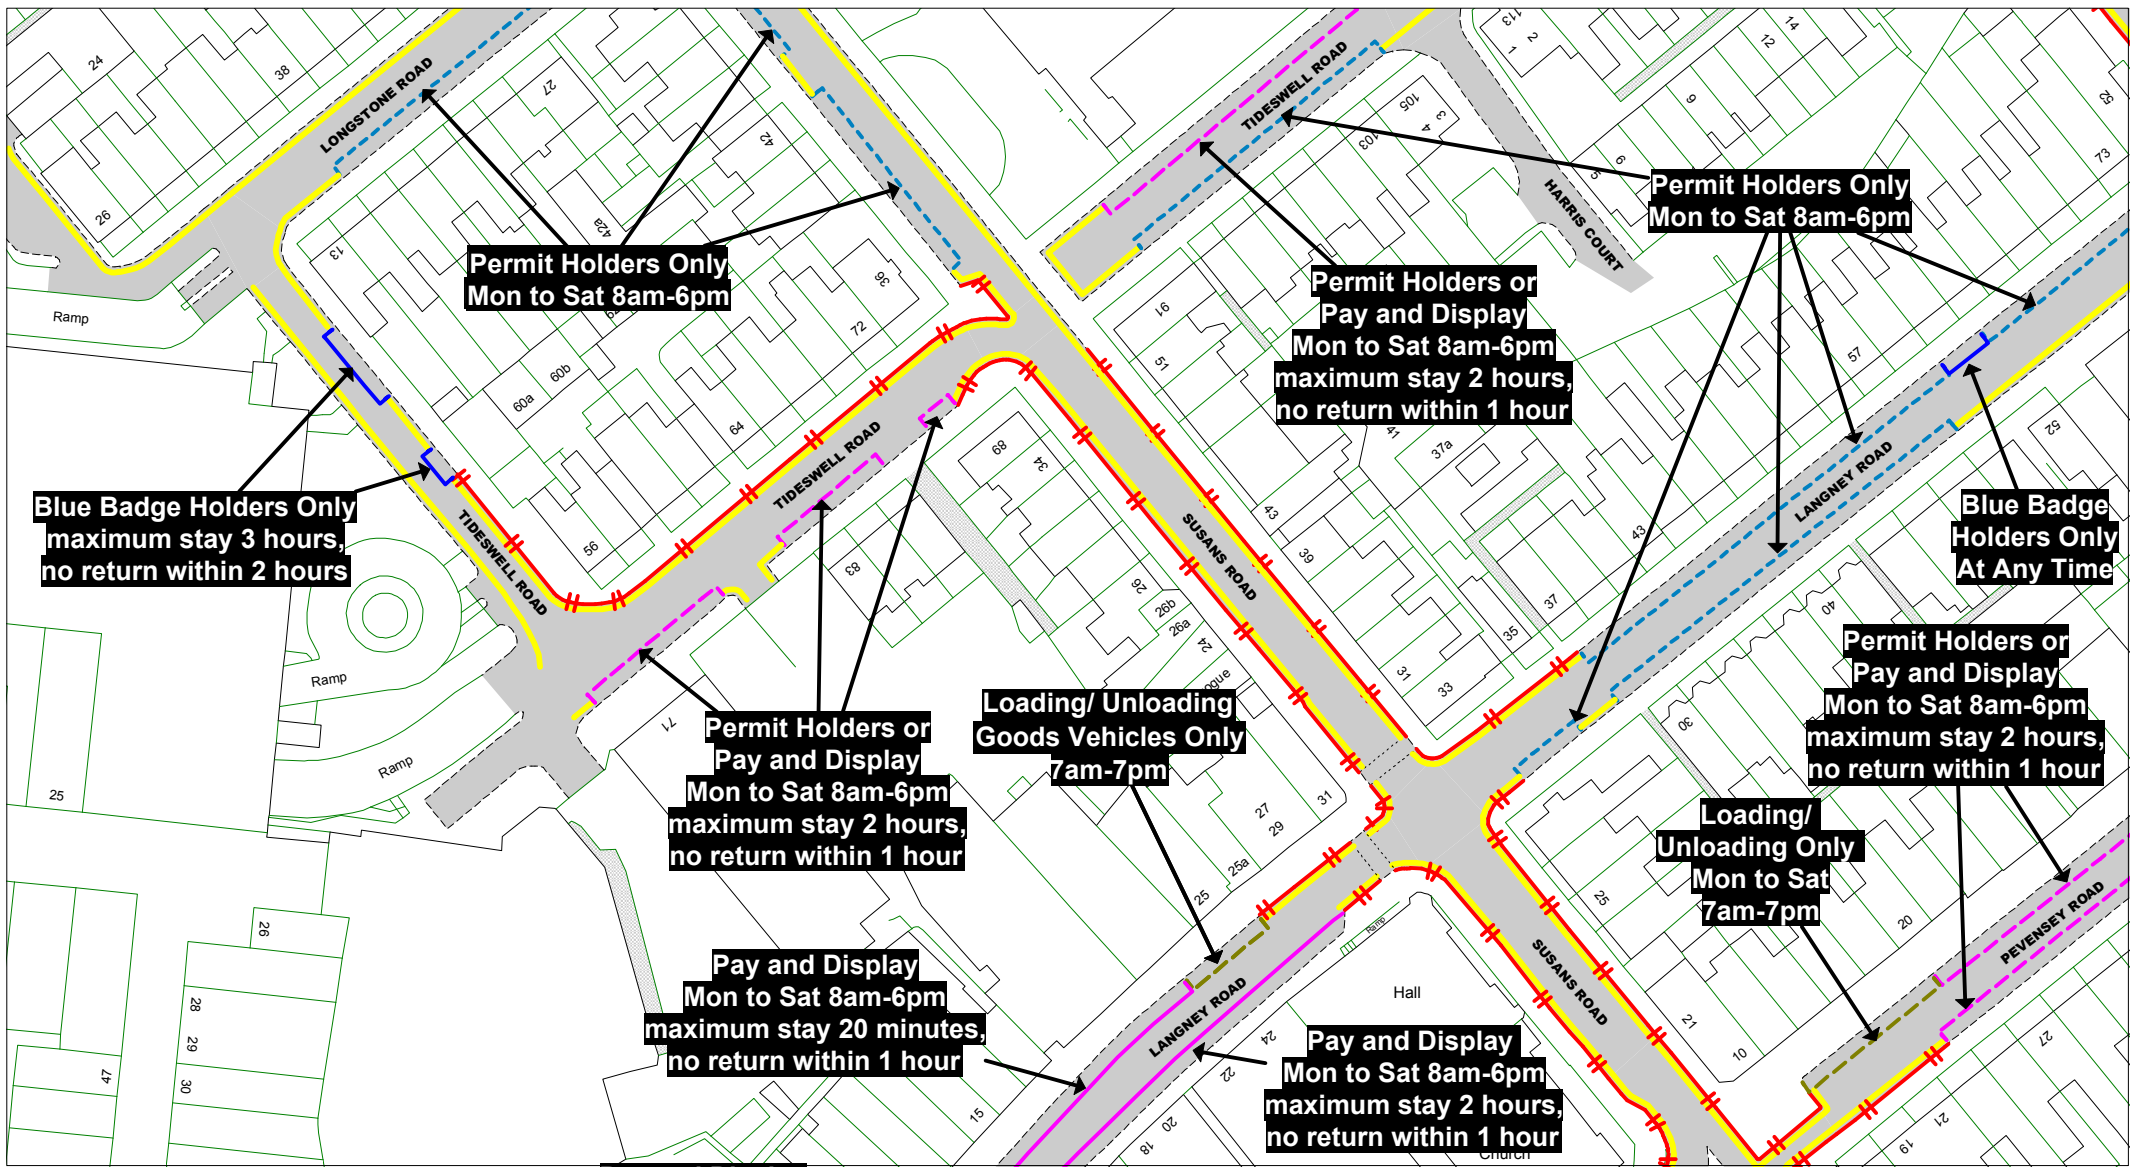

Key to Labels

- Permanent TRO restriction
- Non TRO item

Adjacent Map Tile

- OF177
- OG176
- OG178
- OH177

SCALE 1 : 1000
 DATE 07/07/2020

Tile Ref: OG177
 Revision: 0

Refer to The East Sussex (Eastbourne Town Centre Improvement Scheme)(Parking and Waiting) Order 2019