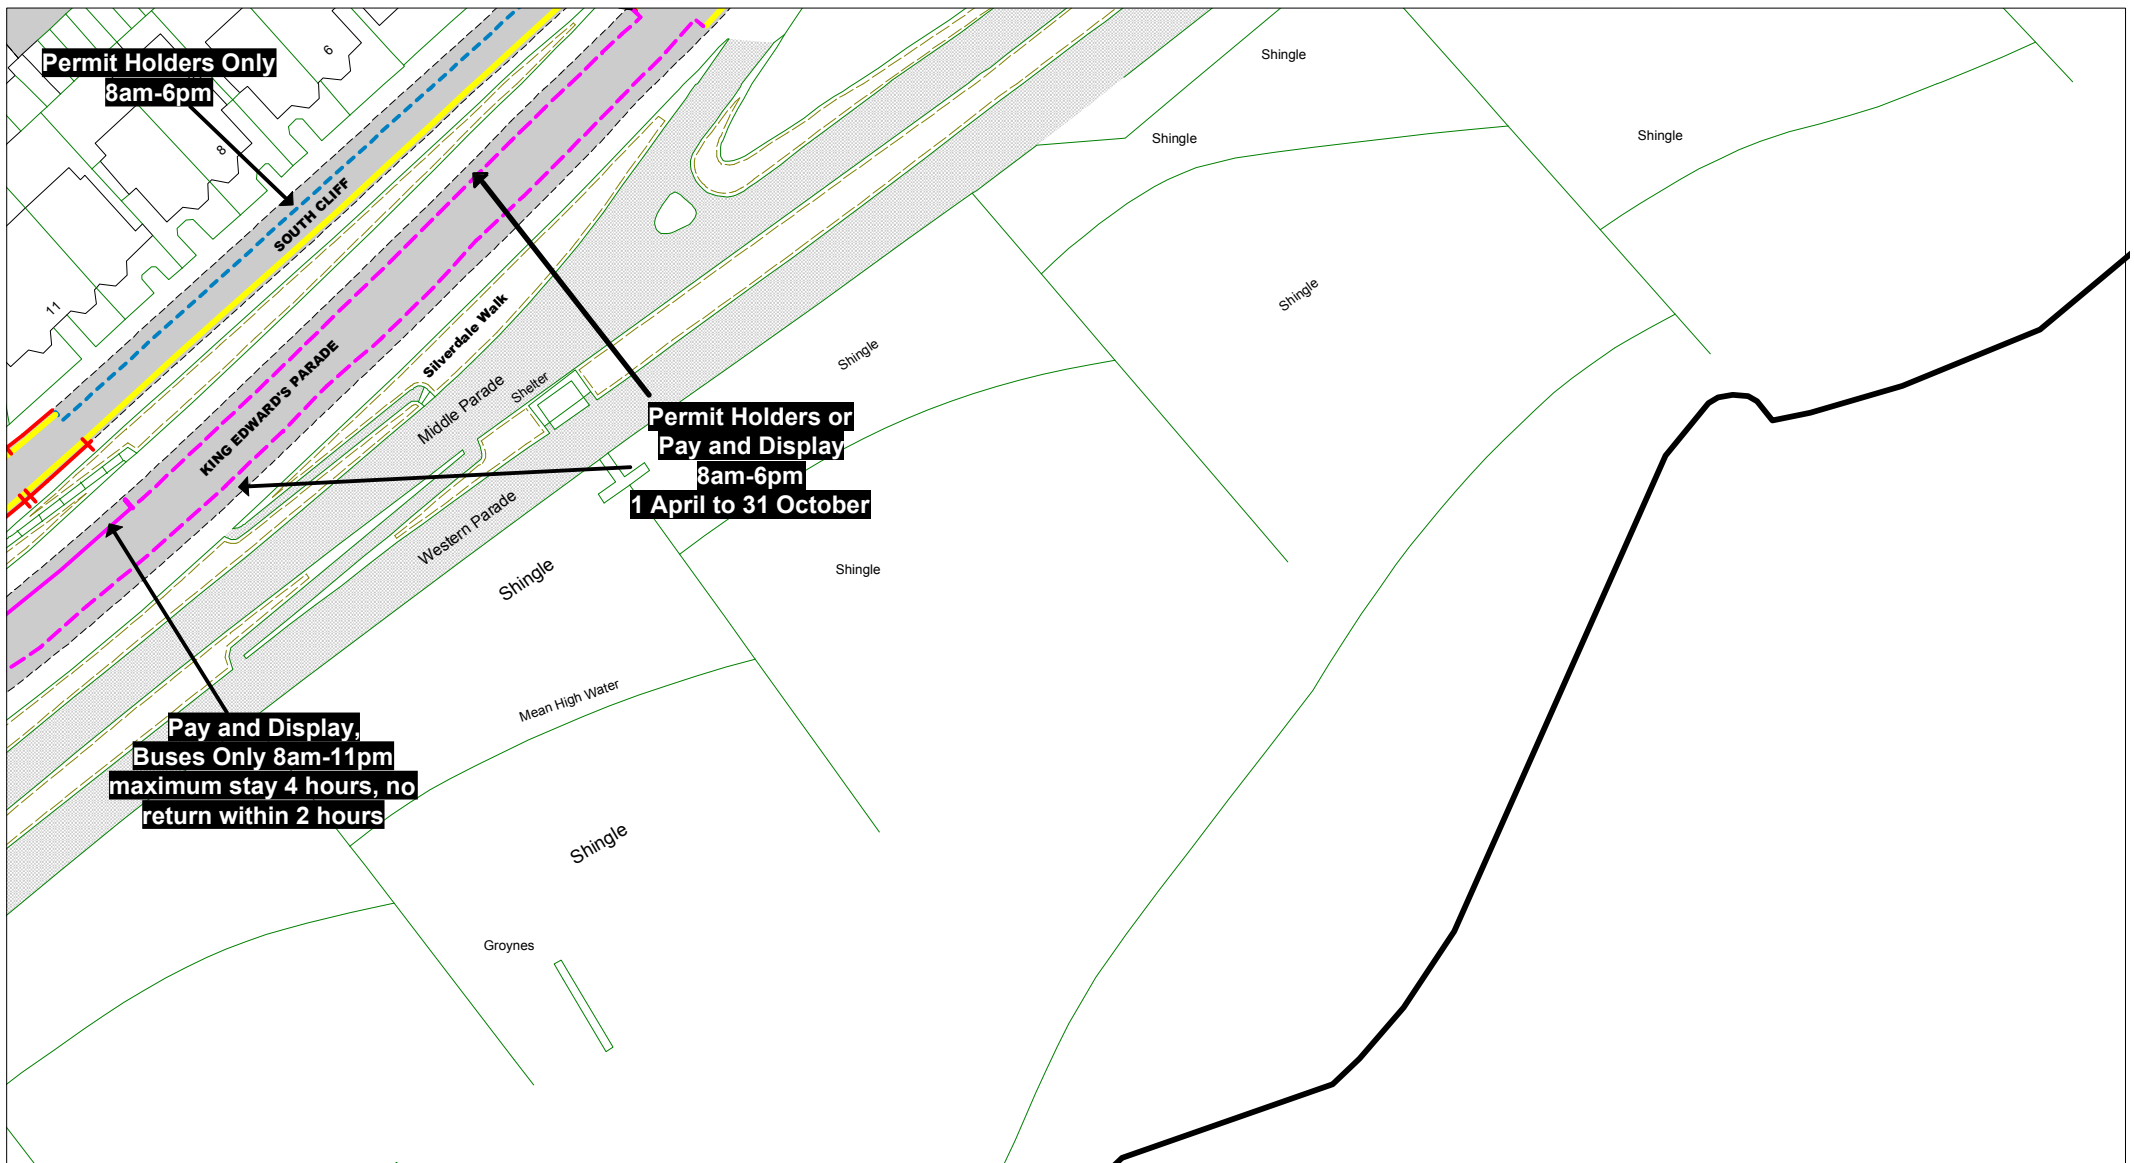

Key to Labels

- Permanent TRO restriction
- Non TRO item

Adjacent Map Tile

- OM177
- ON176
- OO177

SCALE 1 : 1000
 DATE 07/07/2020

Tile Ref: ON177
 Revision: 0

© Crown copyright. All rights reserved
 East Sussex County Council
 Licence No. 100019601 2019