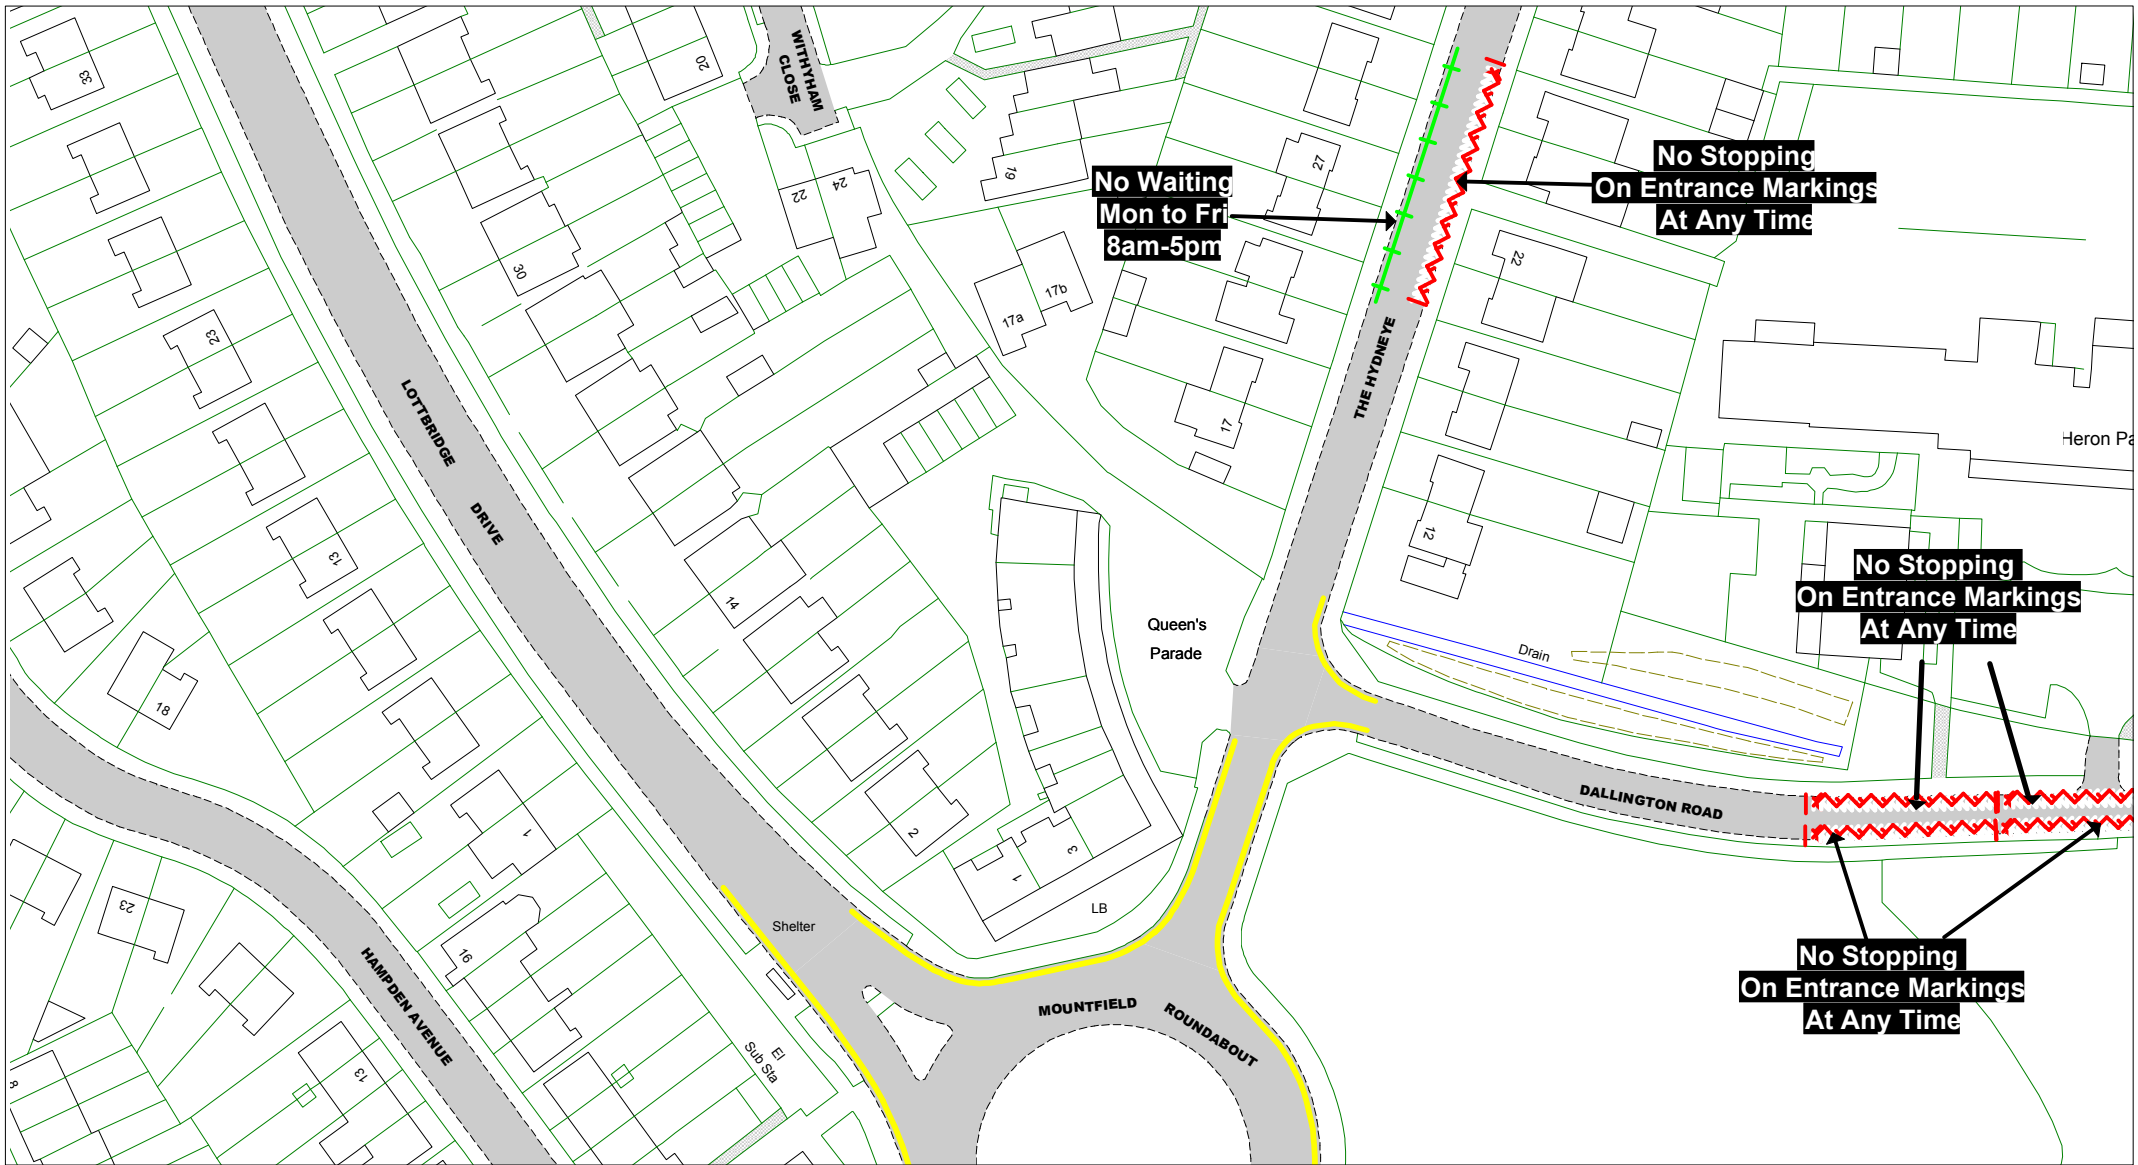

© Crown copyright. All rights reserved
East Sussex County Council
Licence No. 100019601 2019

The East Sussex (Eastbourne)
(Parking Places, Waiting
and Loading Restrictions)
Traffic Regulation Order 2021
AREA A

Key to Non TRO Items

- Pedestrian Crossing (controlled area)
- Pedestrian Crossing Point
- Bus Stop/ Stand Clearway

Key to TRO Restriction Types

- No Waiting at Any Time
- No Waiting
- No Loading At Any Time
- No Loading
- Pay and Display
- Resident Permit Holders Only
- Permit Holders Only
- Permit Holders or Pay and Display
- Permit Holders or Time Limited
- Loading/Unloading Only and Taxi Only
- Disabled Badge Holders Only
- Taxi Only
- Motorcycles Only
- Loading/ Unloading Only
- Limited Waiting
- Ambulance Only
- Doctors Only
- Buses Only
- No Stopping On Entrance Markings
- No Waiting Vehicles over 5 tonnes gross weight
- No Stopping on Footway or Verge

Key to Labels

- Permanent TRO restriction
- Non TRO item

Adjacent Map Tile

NL175

NL177

NM176

SCALE 1 : 1000

DATE 07/07/2020

Tile Ref: NL176
Revision: 0