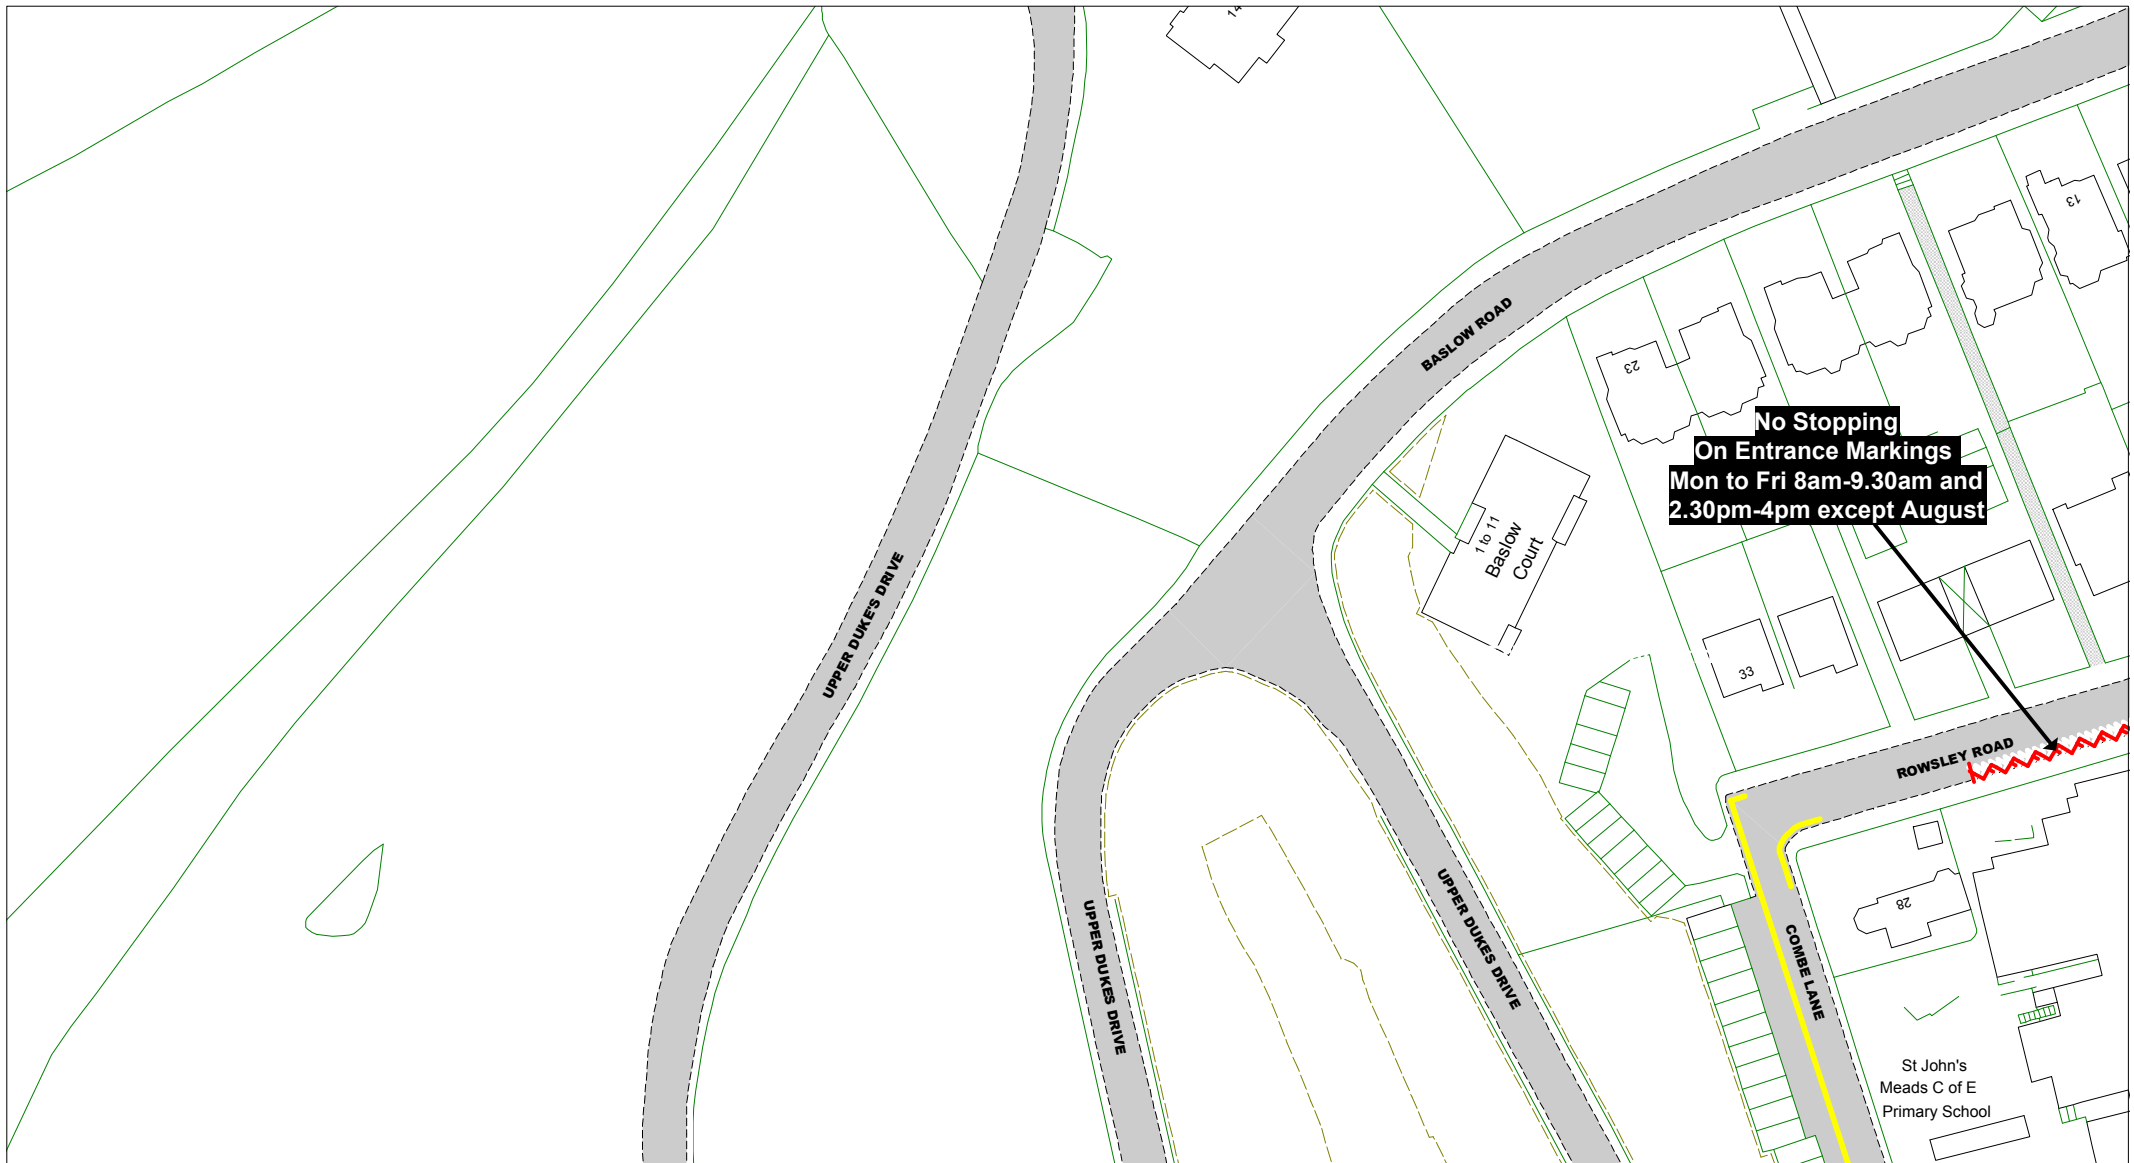

© Crown copyright. All rights reserved
East Sussex County Council
Licence No. 100019601 2019

The East Sussex (Eastbourne)
(Parking Places, Waiting
and Loading Restrictions)
Traffic Regulation Order 2021

AREA E

Key to Non TRO Items

- Pedestrian Crossing (controlled area)
- Pedestrian Crossing Point
- Bus Stop/ Stand Clearway

Key to TRO Restriction Types

- No Waiting at Any Time
- No Waiting
- No Loading At Any Time
- No Loading
- Pay and Display
- Resident Permit Holders Only
- Permit Holders Only
- Permit Holders or Pay and Display
- Permit Holders or Time Limited
- Loading/Unloading Only and Taxi Only
- Disabled Badge Holders Only
- Taxi Only
- Motorcycles Only
- Loading/ Unloading Only
- Limited Waiting
- Ambulance Only
- Doctors Only
- Buses Only
- No Stopping
- On Entrance Markings
- No Waiting Vehicles over 5 tonnes gross weight
- No Stopping on Footway or Verge

Key to Labels

- Permanent TRO restriction
- Non TRO item

Adjacent Map Tile

OS172
OT171

SCALE 1 : 1000
DATE 07/07/2020

Tile Ref: OS171
Revision: 0