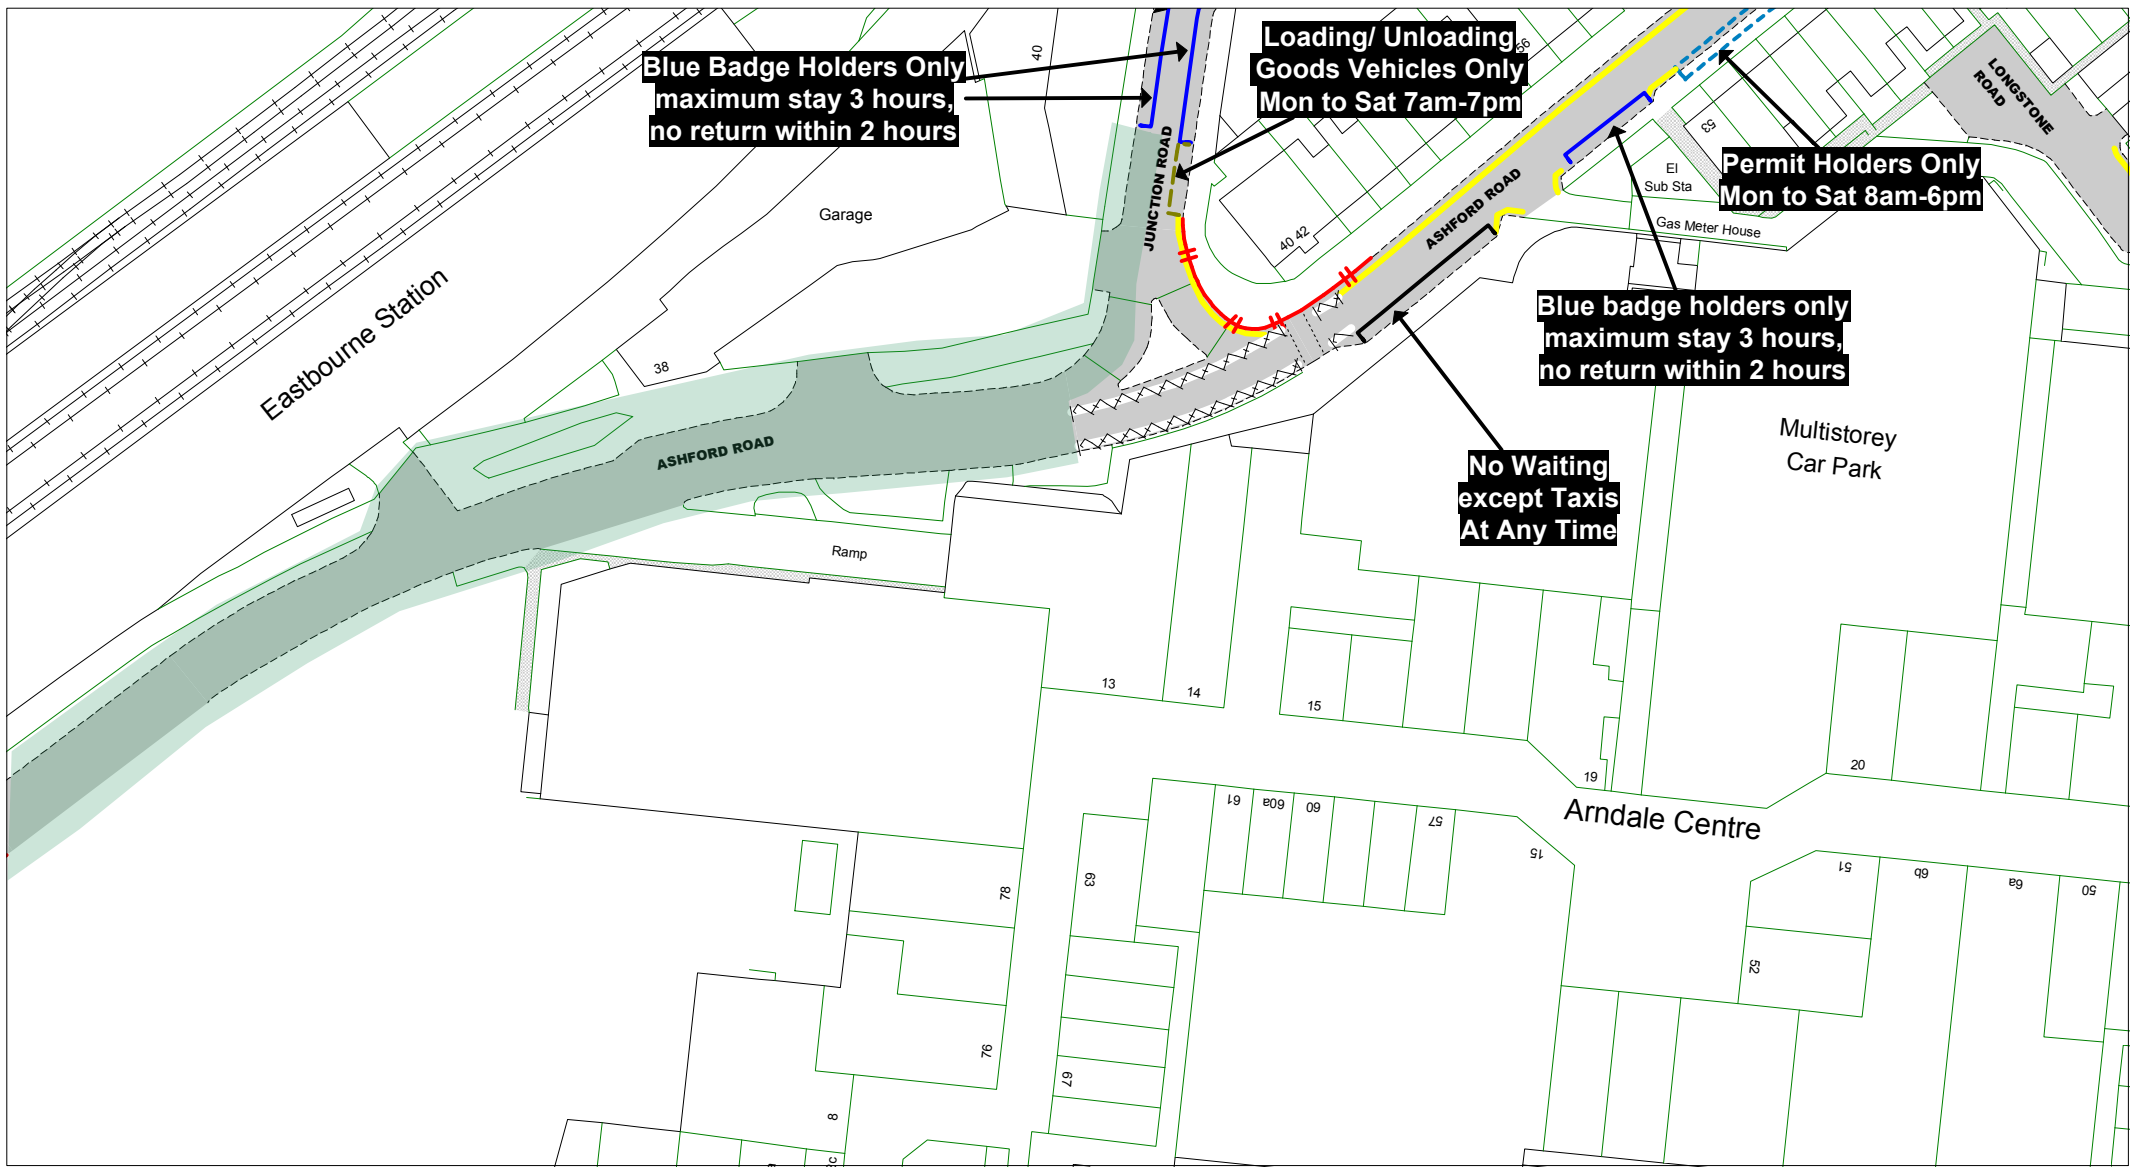

© Crown copyright. All rights reserved
East Sussex County Council
Licence No. 100019601 2019

The East Sussex (Eastbourne)
(Parking Places, Waiting
and Loading Restrictions)
Traffic Regulation Order 2021

AREA TC

Key to Non TRO Items

- Pedestrian Crossing (controlled area)
- Pedestrian Crossing Point
- Bus Stop/ Stand Clearway

Key to TRO Restriction Types

- No Waiting at Any Time
- No Waiting
- No Loading At Any Time
- No Loading
- Pay and Display
- Resident Permit Holders Only
- Permit Holders Only
- Permit Holders or Pay and Display
- Permit Holders or Time Limited
- Loading/Unloading Only and Taxi Only
- Disabled Badge Holders Only
- Taxi Only
- Motorcycles Only
- Loading/ Unloading Only
- Limited Waiting
- Ambulance Only
- Doctors Only
- Buses Only
- No Stopping On Entrance Markings
- No Waiting Vehicles over 5 tonnes gross weight
- No Stopping on Footway or Verge

Key to Labels

- Permanent TRO restriction
- Non TRO item

Adjacent Map Tile

- OF177
- OG176
- OG178
- OH177

SCALE 1 : 1000
DATE 07/07/2020

Tile Ref: OG177
Revision: 0

Refer to The East Sussex (Eastbourne Town Centre Improvement Scheme)(Parking and Waiting) Order 2019