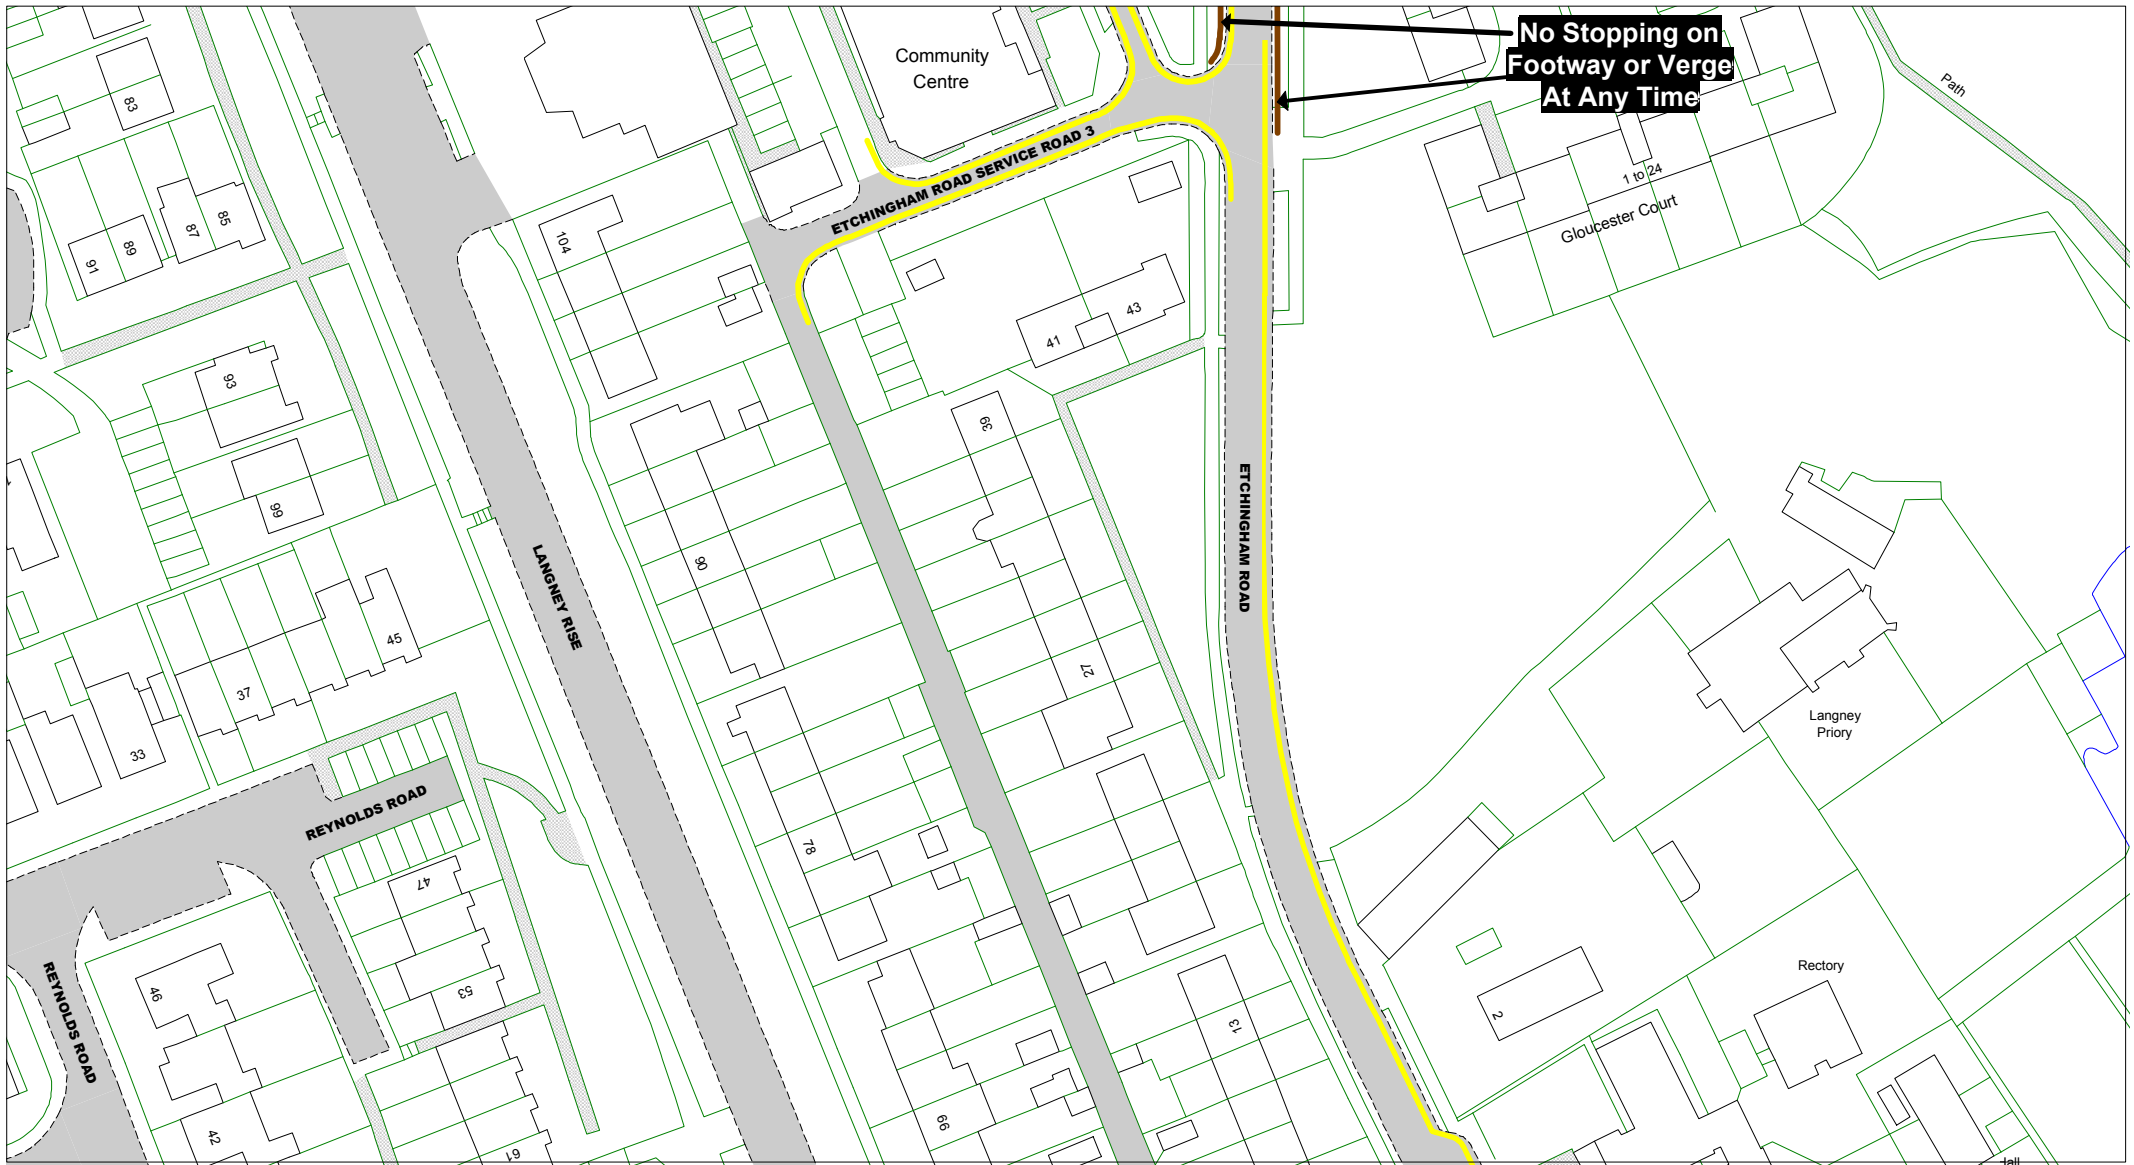

© Crown copyright. All rights reserved
East Sussex County Council
Licence No. 100019601 2019

The East Sussex (Eastbourne)
(Parking Places, Waiting
and Loading Restrictions)
Traffic Regulation Order 2021
AREA B

1. **Key to Non TRO Items**
2. Pedestrian Crossing (controlled area)
   - Pedestrian Crossing Point
   - Bus Stop/Stand Clearway

Key to TRO Restriction Types

- No Waiting at Any Time
- No Waiting
- No Loading At Any Time
- No Loading
- Pay and Display
- Resident Permit Holders Only
- Permit Holders Only
- Permit Holders or Pay and Display
- Permit Holders or Time Limited
- Loading/Unloading Only and Taxi Only
- Disabled Badge Holders Only
- Taxi Only
- Motorcycles Only
- Loading/ Unloading Only
- Limited Waiting
- Ambulance Only
- Doctors Only
- Buses Only
- No Stopping On Entrance Markings
- No Waiting Vehicles over 5 tonnes gross weight
- No Stopping on Footway or Verge

Key to Labels

- Permanent TRO restriction
- Non TRO item

Adjacent Map Tile

NL184
NM185
NN184

SCALE	1 : 1000
DATE	07/07/2020
Tile Ref:	NM184
Revision:	0