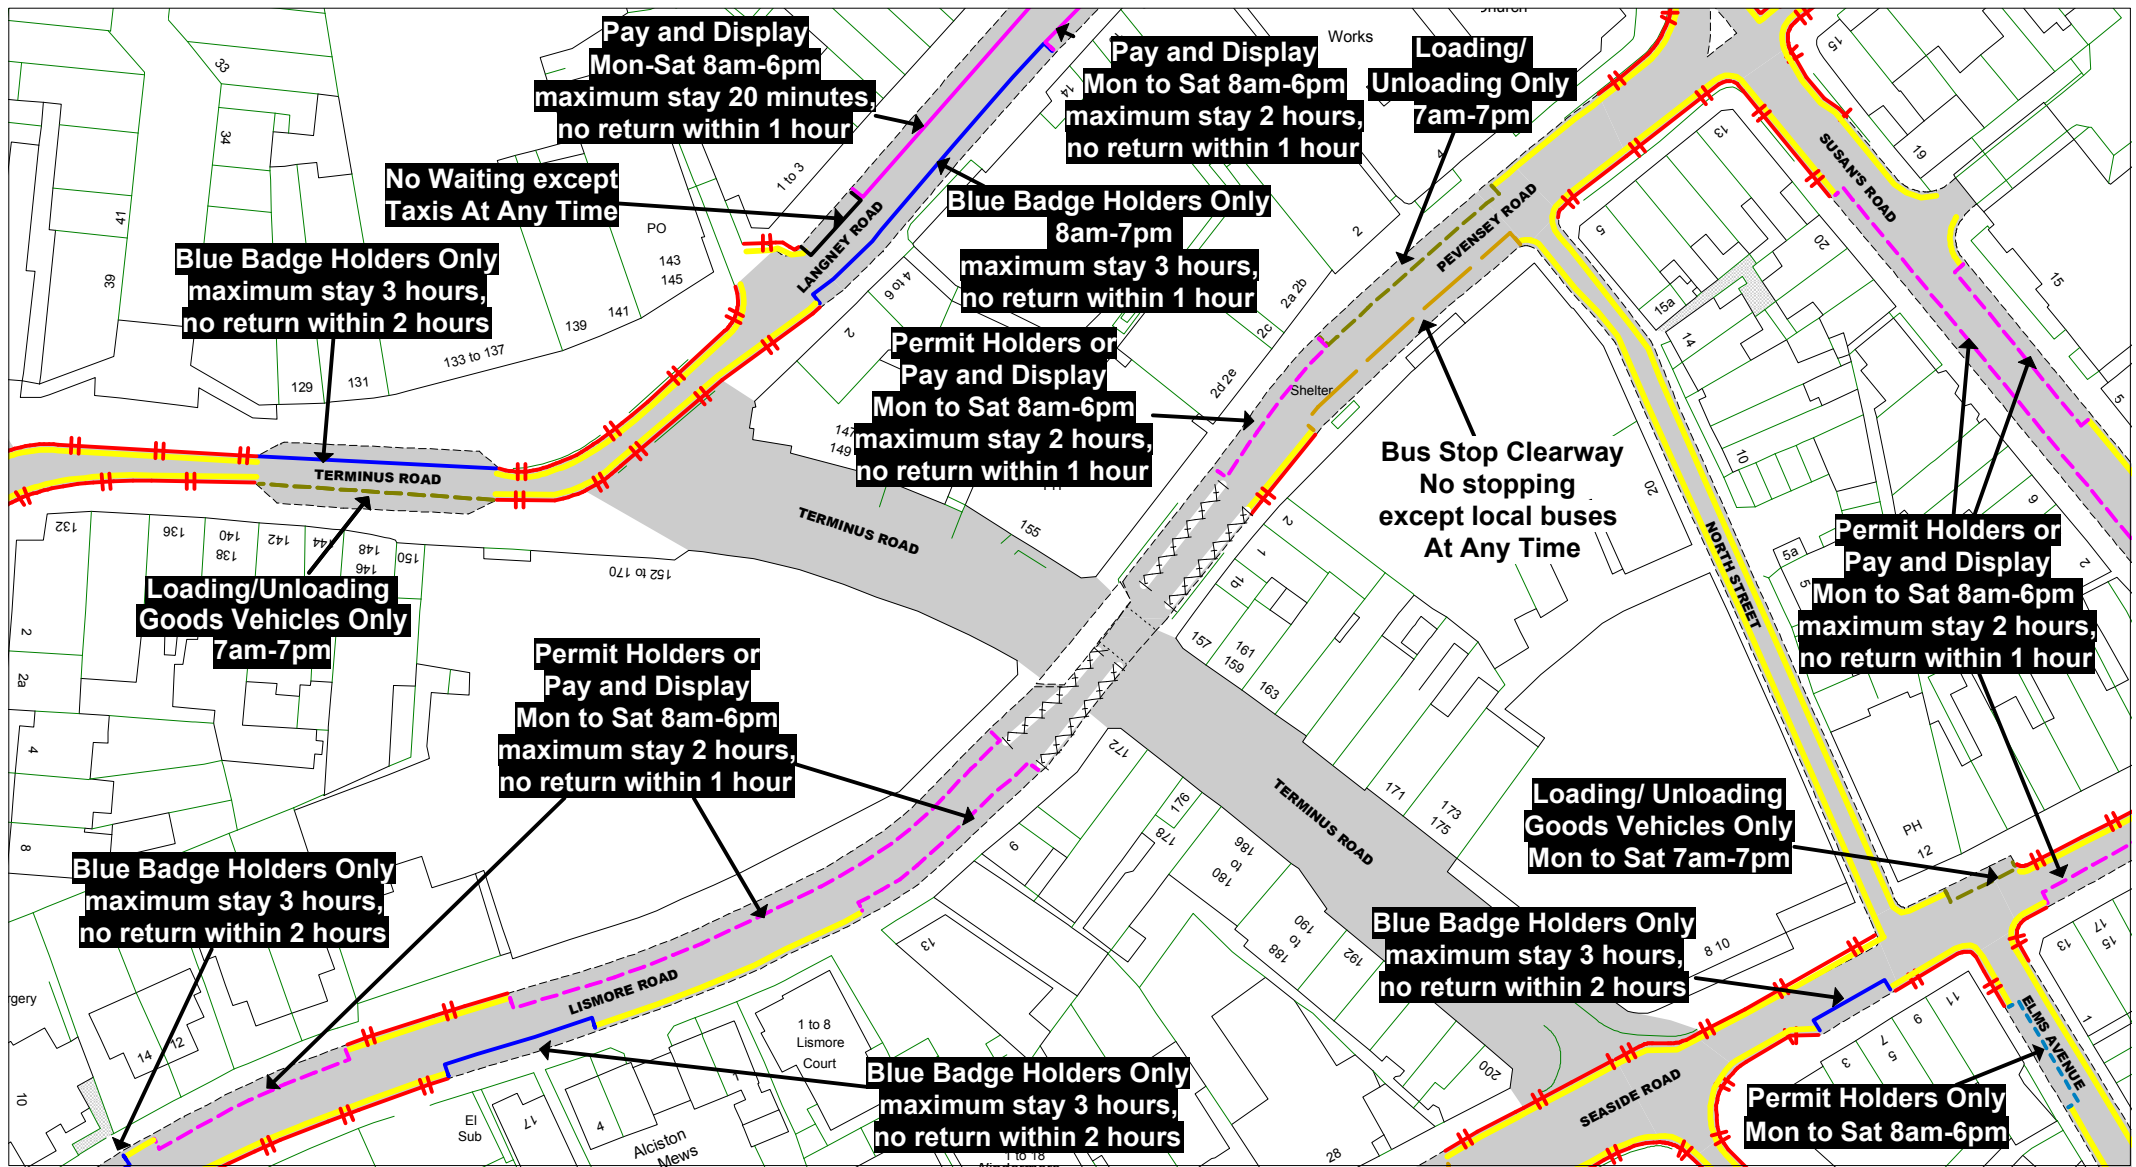

© Crown copyright. All rights reserved
East Sussex County Council
Licence No. 100019601 2019

The East Sussex (Eastbourne)
(Parking Places, Waiting
and Loading Restrictions)
Traffic Regulation Order 2021

AREA TC

Key to Non TRO Items

	Pedestrian Crossing (controlled area)
	Pedestrian Crossing Point
	Bus Stop/ Stand Clearway

Key to TRO Restriction Types

	No Waiting at Any Time		Taxi Only
	No Waiting		Motorcycles Only
	No Loading At Any Time		Loading/ Unloading Only
	No Loading		Limited Waiting
	Pay and Display		Ambulance Only
	Resident Permit Holders Only		Doctors Only
	Permit Holders Only		Buses Only
	Permit Holders or Pay and Display		No Stopping On Entrance Markings
	Permit Holders or Time Limited		No Waiting Vehicles over 5 tonnes gross weight
	Loading/Unloading Only and Taxi Only		No Stopping on Footway or Verge
	Disabled Badge Holders Only		

Key to Labels

	Permanent TRO restriction
	Non TRO item

Adjacent Map Tile

OG178

OH177

OH179

O1178

SCALE 1 : 1000

DATE 07/07/2020

Tile Ref: OH178
Revision: 0