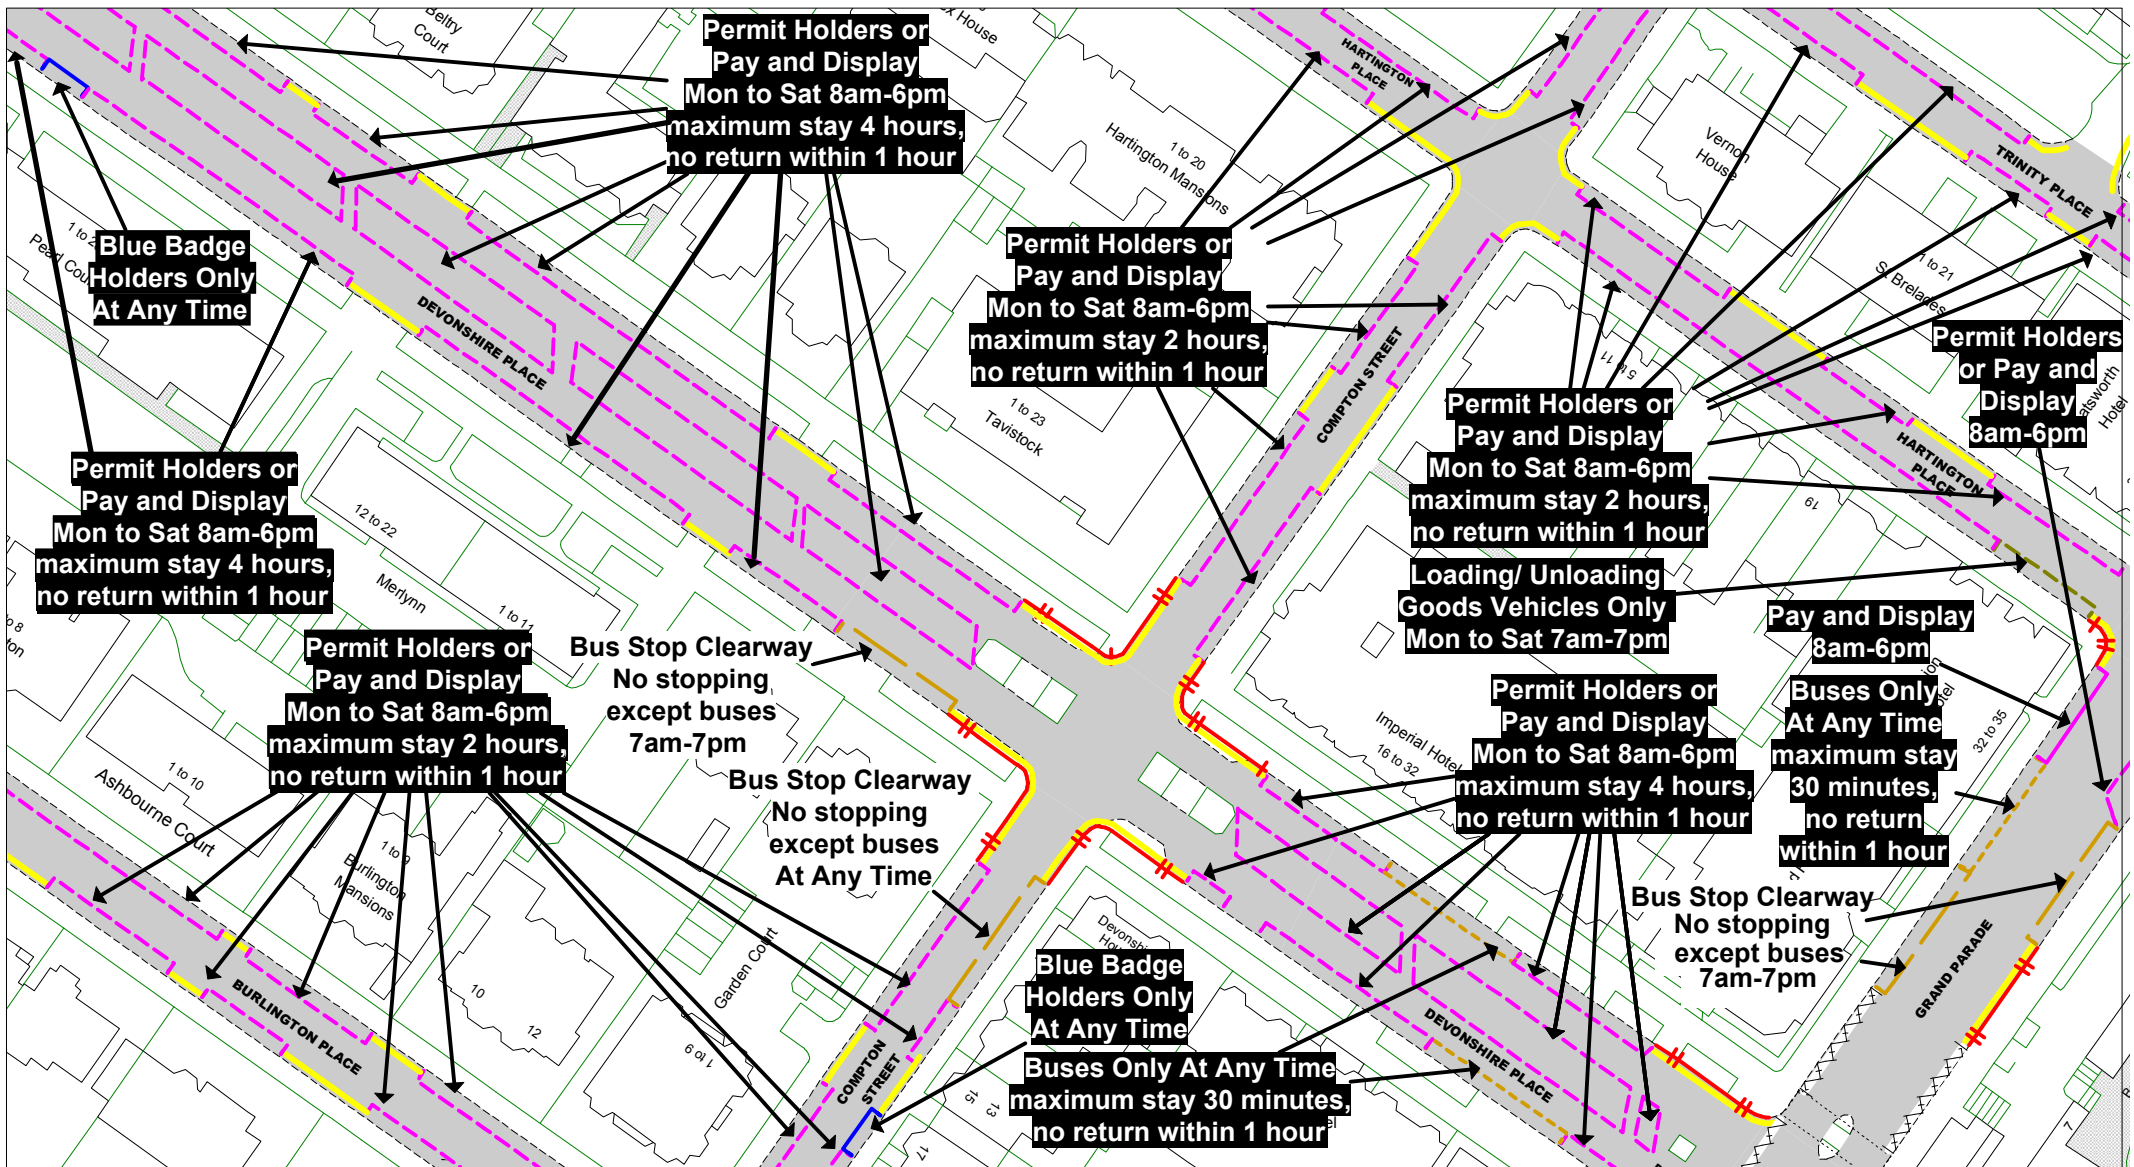

Key to Labels

- Permanent TRO restriction
- Non TRO item

Adjacent Map Tile

- OH177
- OI176
- OI178
- OJ177

N
W — O — E
S

SCALE 1 : 1000

DATE 07/07/2020

Tile Ref: OI177
 Revision: 0