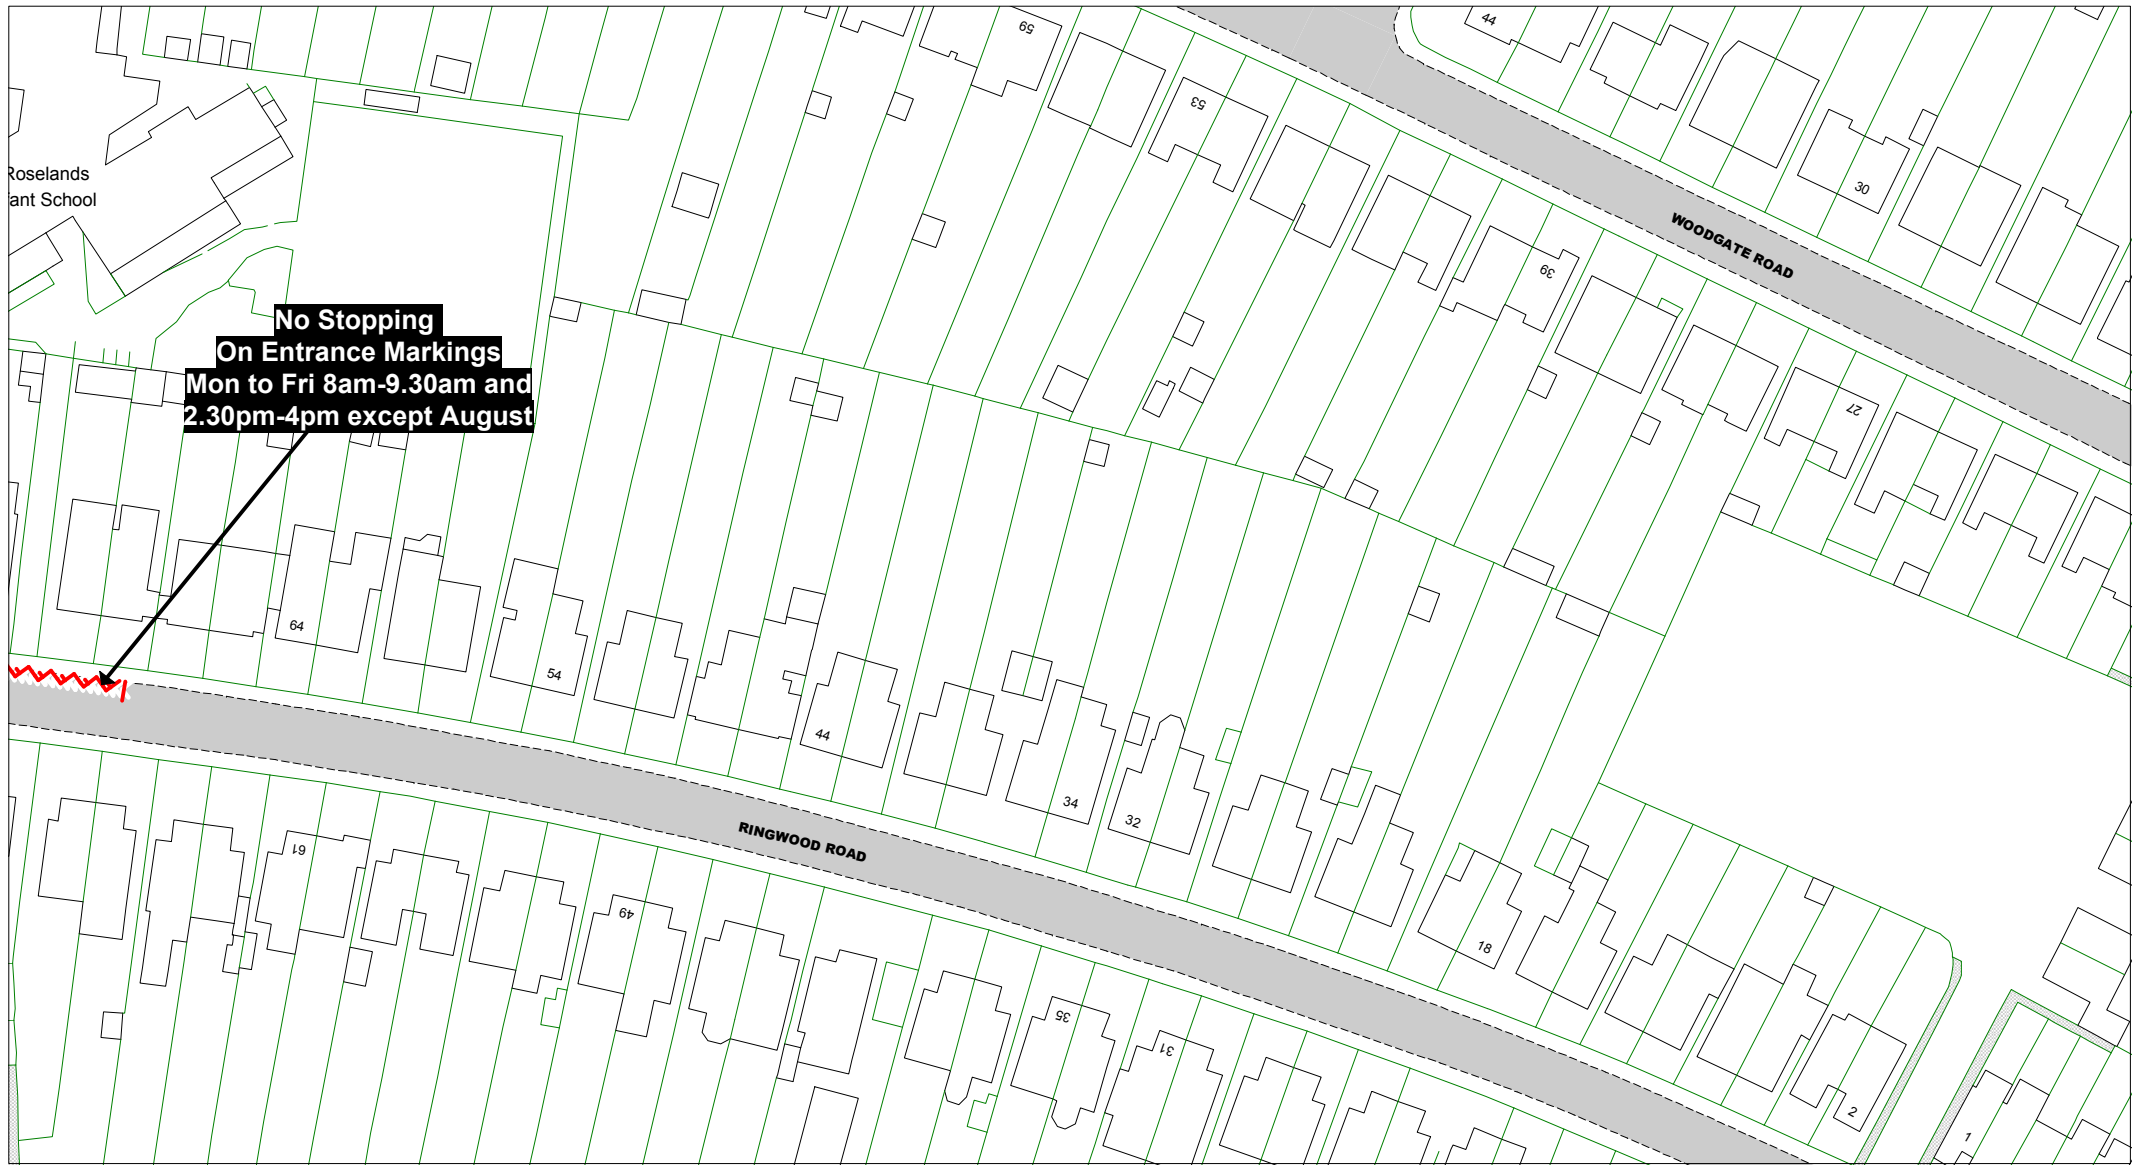

Key to Labels

- Permanent TRO restriction
- Non TRO item

Adjacent Map Tile

-
-
-
-

SCALE 1 : 1000
 DATE 07/07/2020
 Tile Ref: NZ179
 Revision: 0

**No Stopping
On Entrance Markings
Mon to Fri 8am-9.30am and
2.30pm-4pm except August**