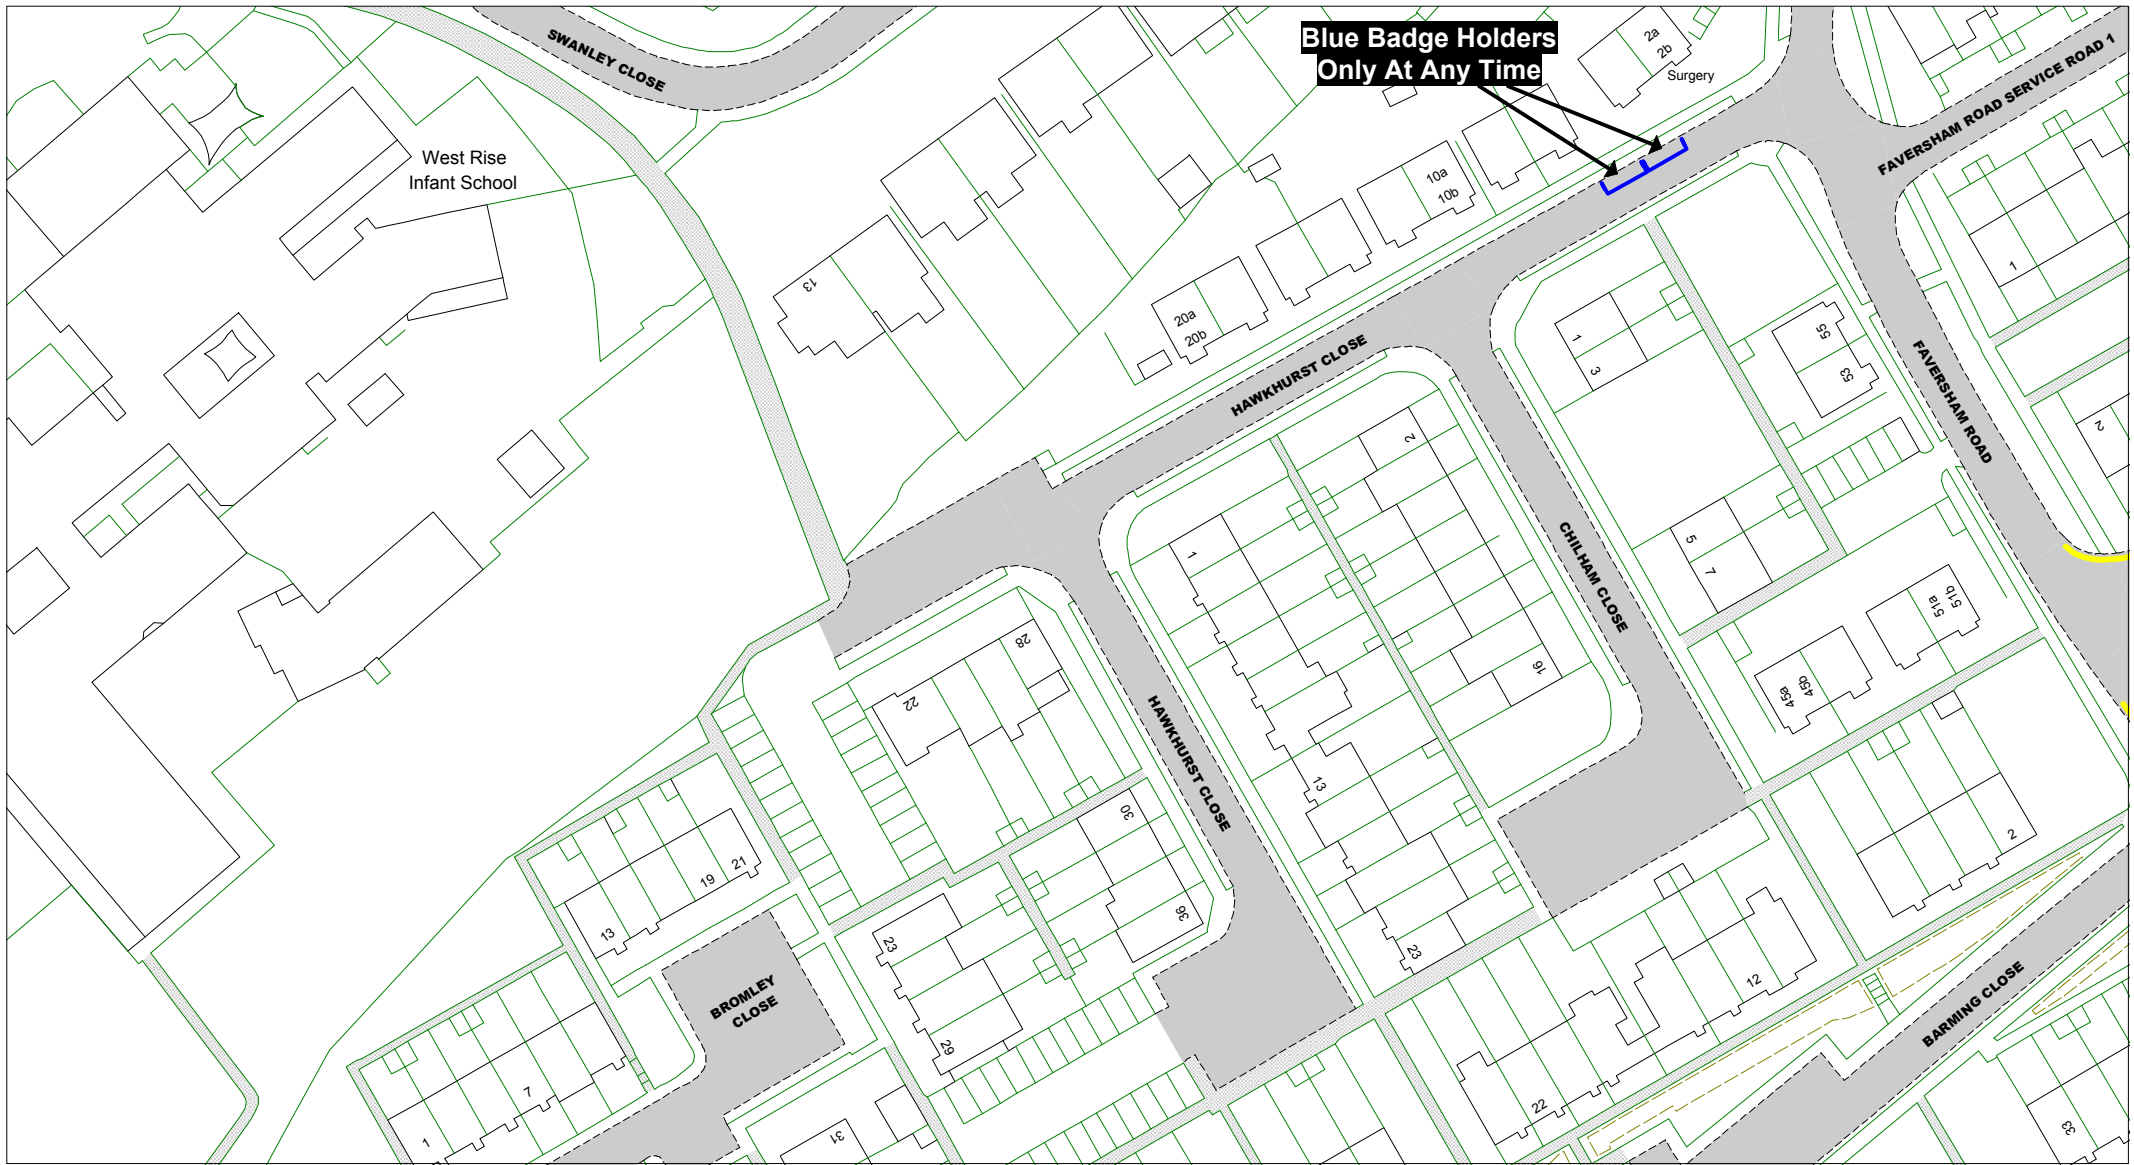

© Crown copyright. All rights reserved
East Sussex County Council
Licence No. 100019601 2019

The East Sussex (Eastbourne)
(Parking Places, Waiting
and Loading Restrictions)
Traffic Regulation Order 2021

AREA B

Key to Non TRO Items

- Pedestrian Crossing (controlled area)
- Pedestrian Crossing Point
- Bus Stop/ Stand Clearway

Key to TRO Restriction Types

- No Waiting at Any Time
- No Waiting
- No Loading At Any Time
- No Loading
- Pay and Display
- Resident Permit Holders Only
- Permit Holders Only
- Permit Holders or Pay and Display
- Permit Holders or Time Limited
- Loading/Unloading Only and Taxi Only
- Disabled Badge Holders Only

- Taxi Only
- Motorcycles Only
- Loading/ Unloading Only
- Limited Waiting
- Ambulance Only
- Doctors Only
- Buses Only
- No Stopping On Entrance Markings
- No Waiting Vehicles over 5 tonnes gross weight
- No Stopping on Footway or Verge

Key to Labels

- Permanent TRO restriction
- Non TRO item

Adjacent Map Tile

▲

▼

SCALE 1 : 1000
DATE 10/07/2020

Tile Ref: NJ182
Revision: 0