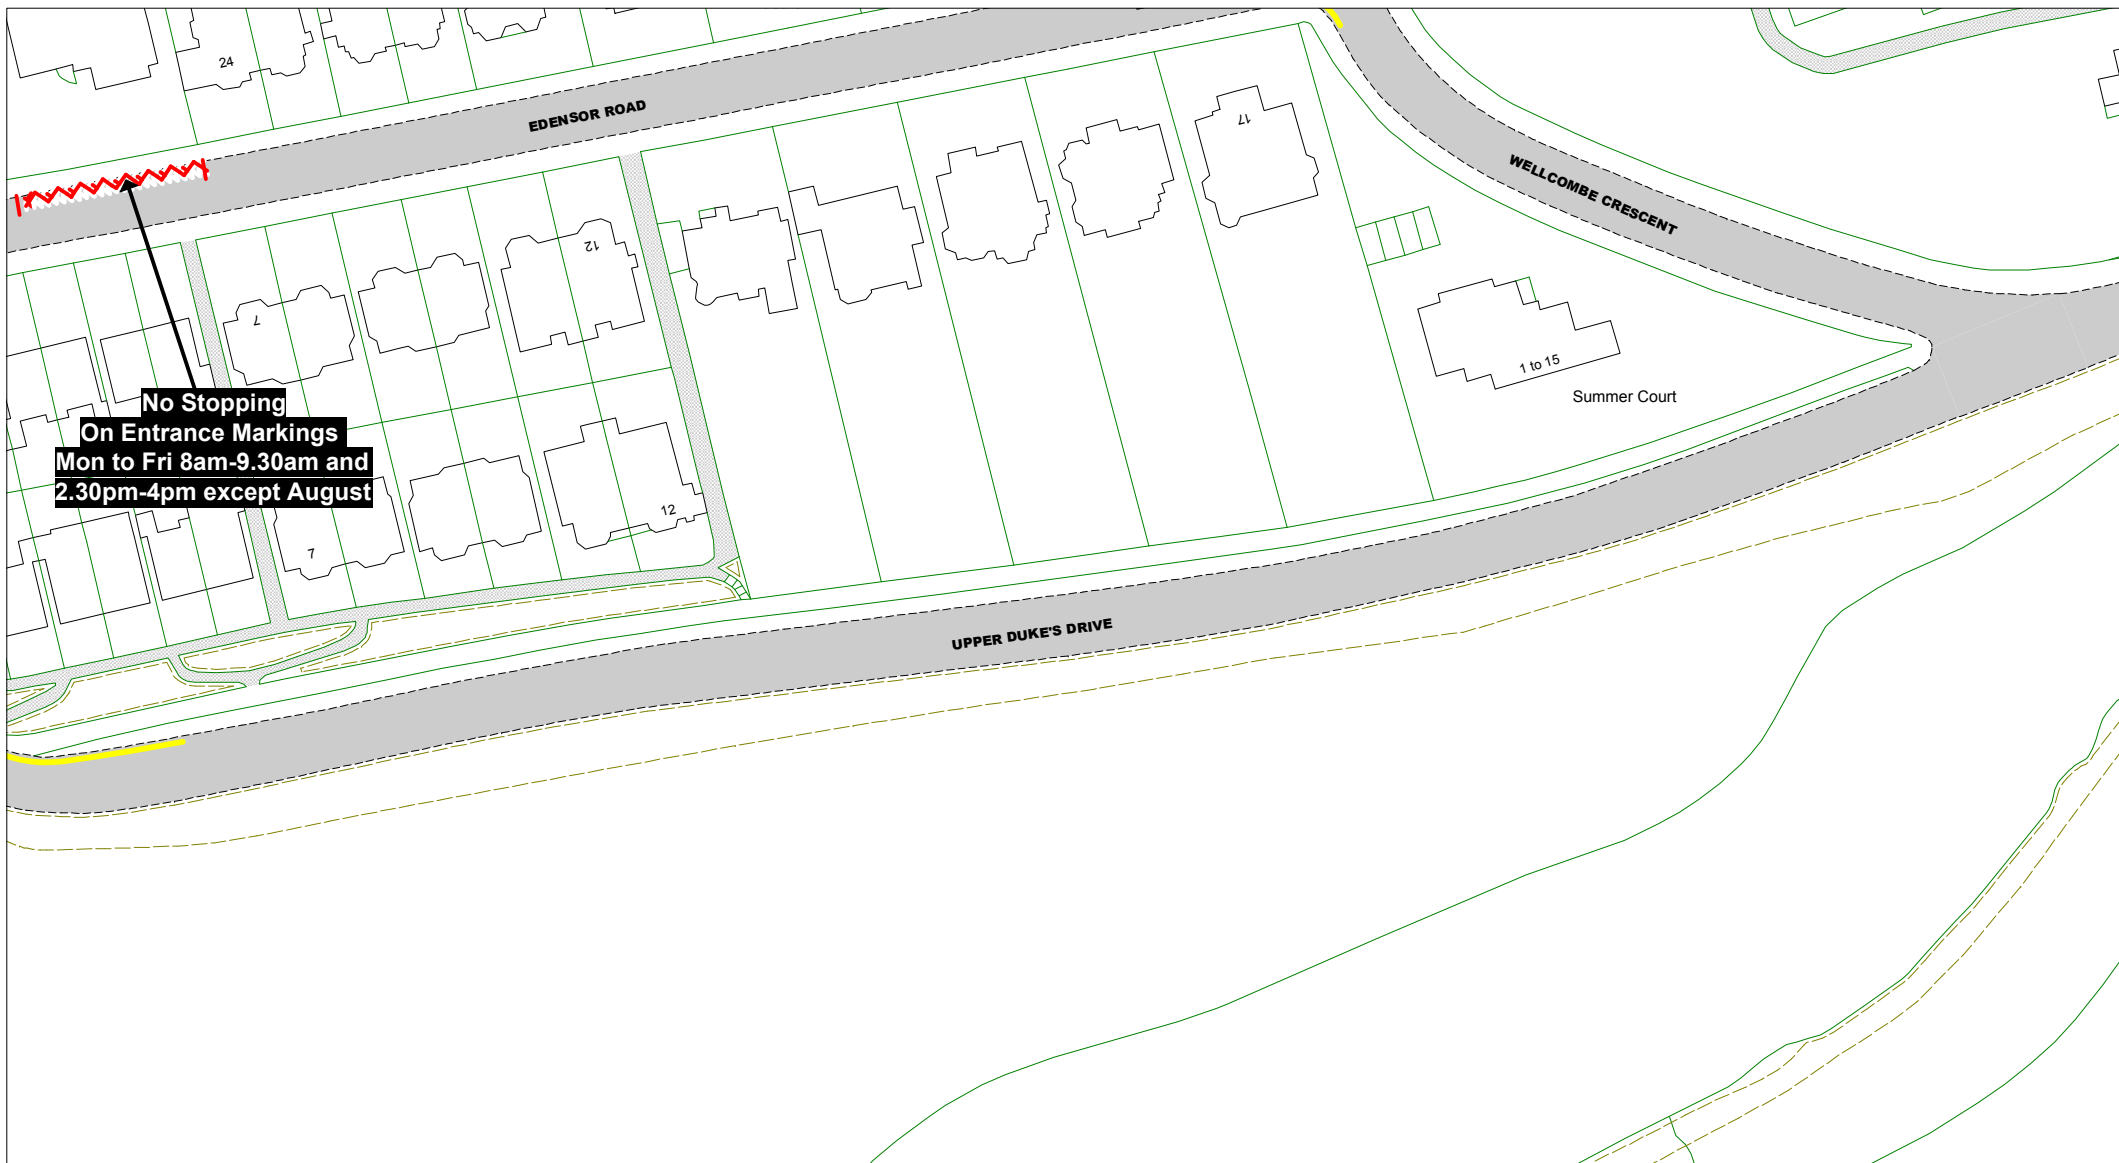

© Crown copyright. All rights reserved
East Sussex County Council
Licence No. 100019601 2019

The East Sussex (Eastbourne)
(Parking Places, Waiting
and Loading Restrictions)
Traffic Regulation Order 2021
AREA E

1. **Key to Non TRO Items**
2. Pedestrian Crossing (controlled area)
   - Pedestrian Crossing Point
   - Bus Stop/ Stand Clearway

1. **Key to TRO Restriction Types**
2. No Waiting at Any Time
   - No Waiting
   - No Loading At Any Time
   - No Loading
   - Pay and Display
   - Resident Permit Holders Only
   - Permit Holders Only
   - Permit Holders or Pay and Display
   - Permit Holders or Time Limited
   - Loading/Unloading Only and Taxi Only
   - Disabled Badge Holders Only

- Taxi Only
- Motorcycles Only
- Loading/ Unloading Only
- Limited Waiting
- Ambulance Only
- Doctors Only
- Buses Only
- No Stopping
- No Stopping on Entrance Markings
- No Waiting Vehicles over 5 tonnes gross weight
- No Stopping on Footway or Verge

1. **Key to Labels**
2. **ABCD** Permanent TRO restriction
   - **ABCD** Non TRO item

Adjacent Map Tile

▲ **OS172**

◀ **OT171**

OT173 ▶

▼

N
W —+— E
S

SCALE 1 : 1000

DATE 07/07/2020

Tile Ref: OT172
Revision: 0