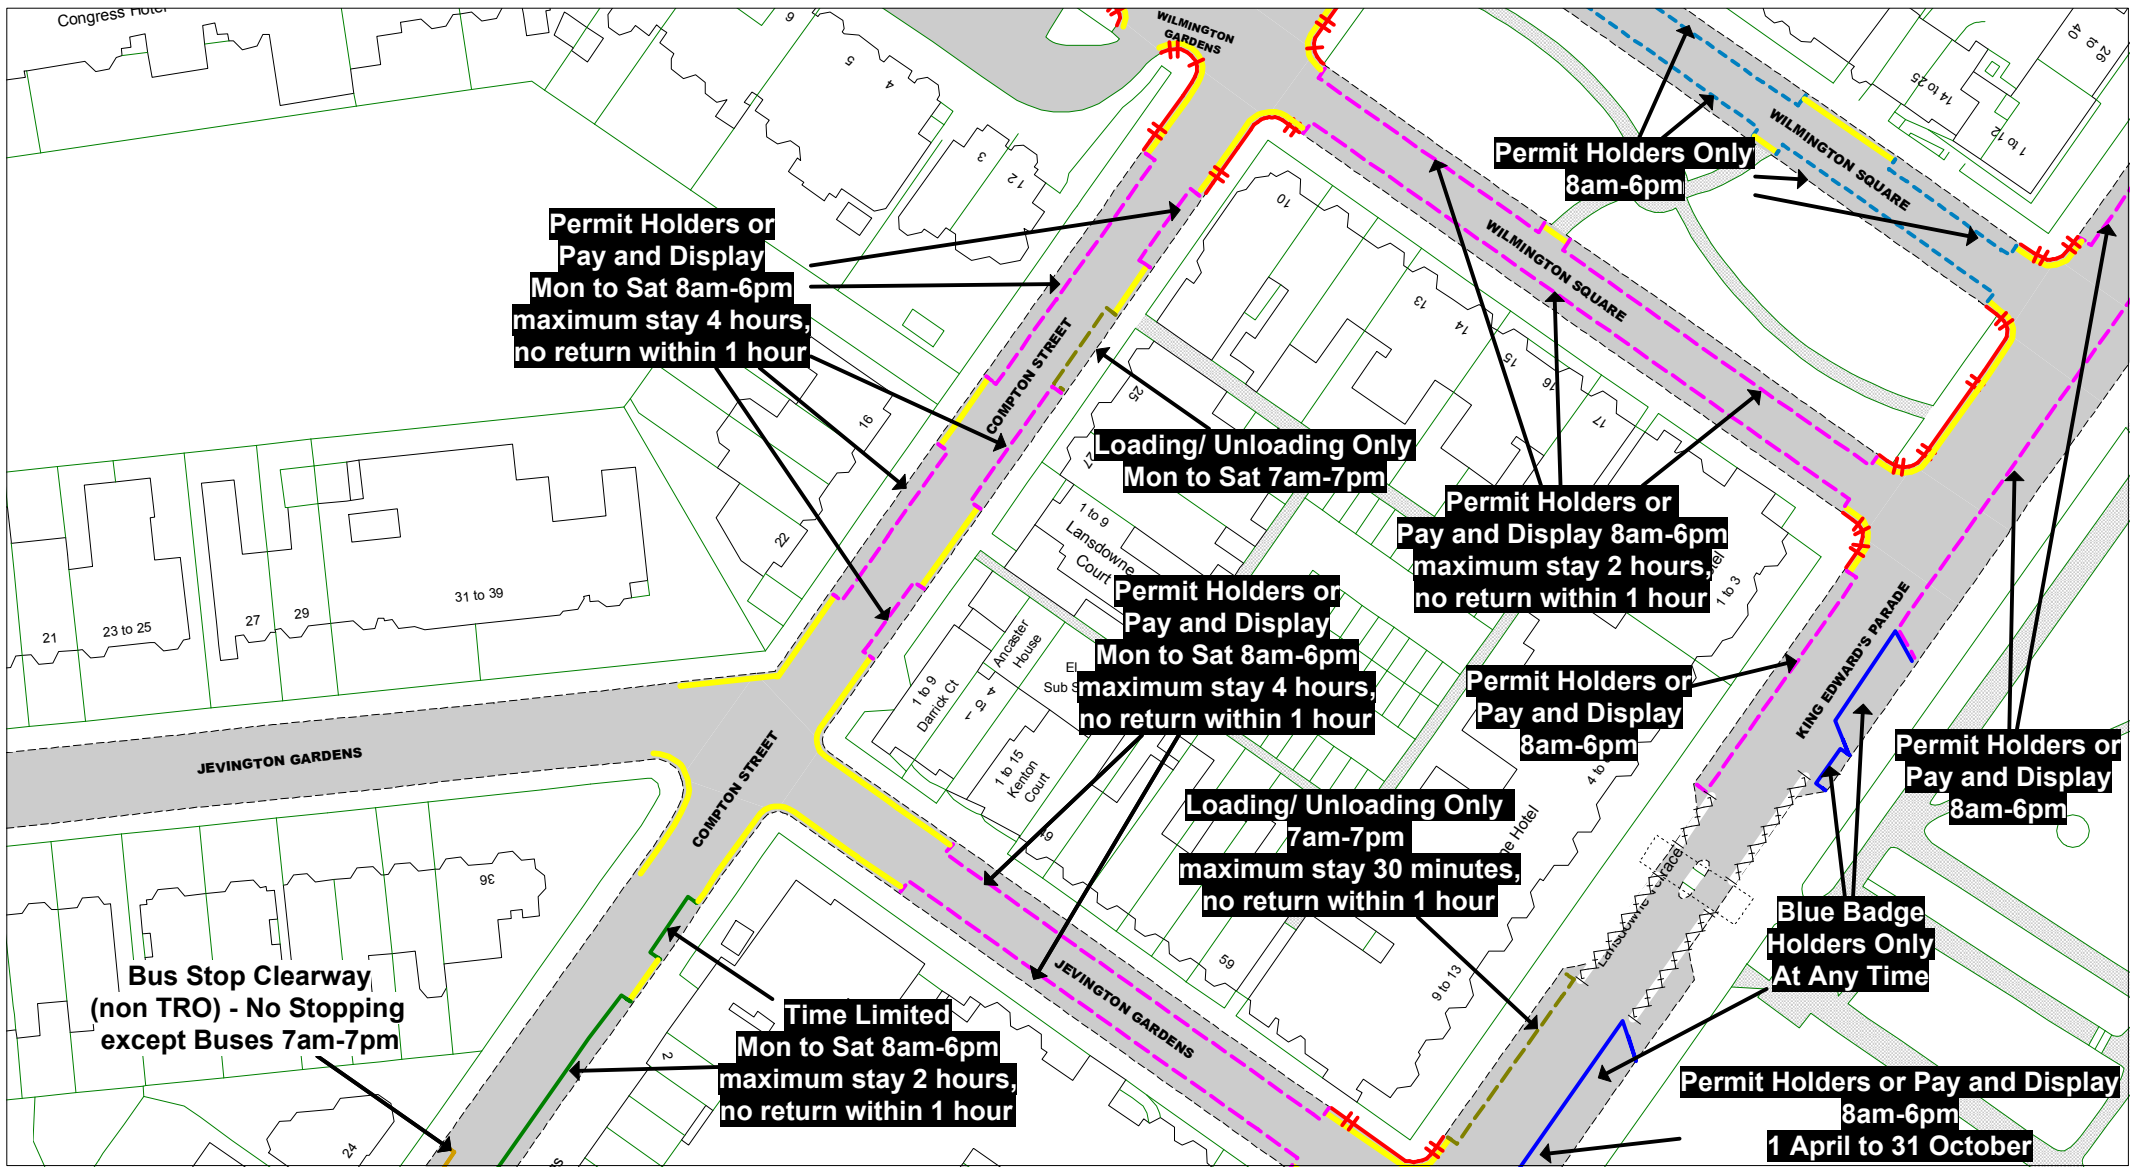

Key to Labels

- Permanent TRO restriction
- Non TRO item

Adjacent Map Tile

-
-
-
-

N
W — O — E
S

SCALE 1 : 1000

DATE 10/07/2020

Tile Ref: OL177
 Revision: 0