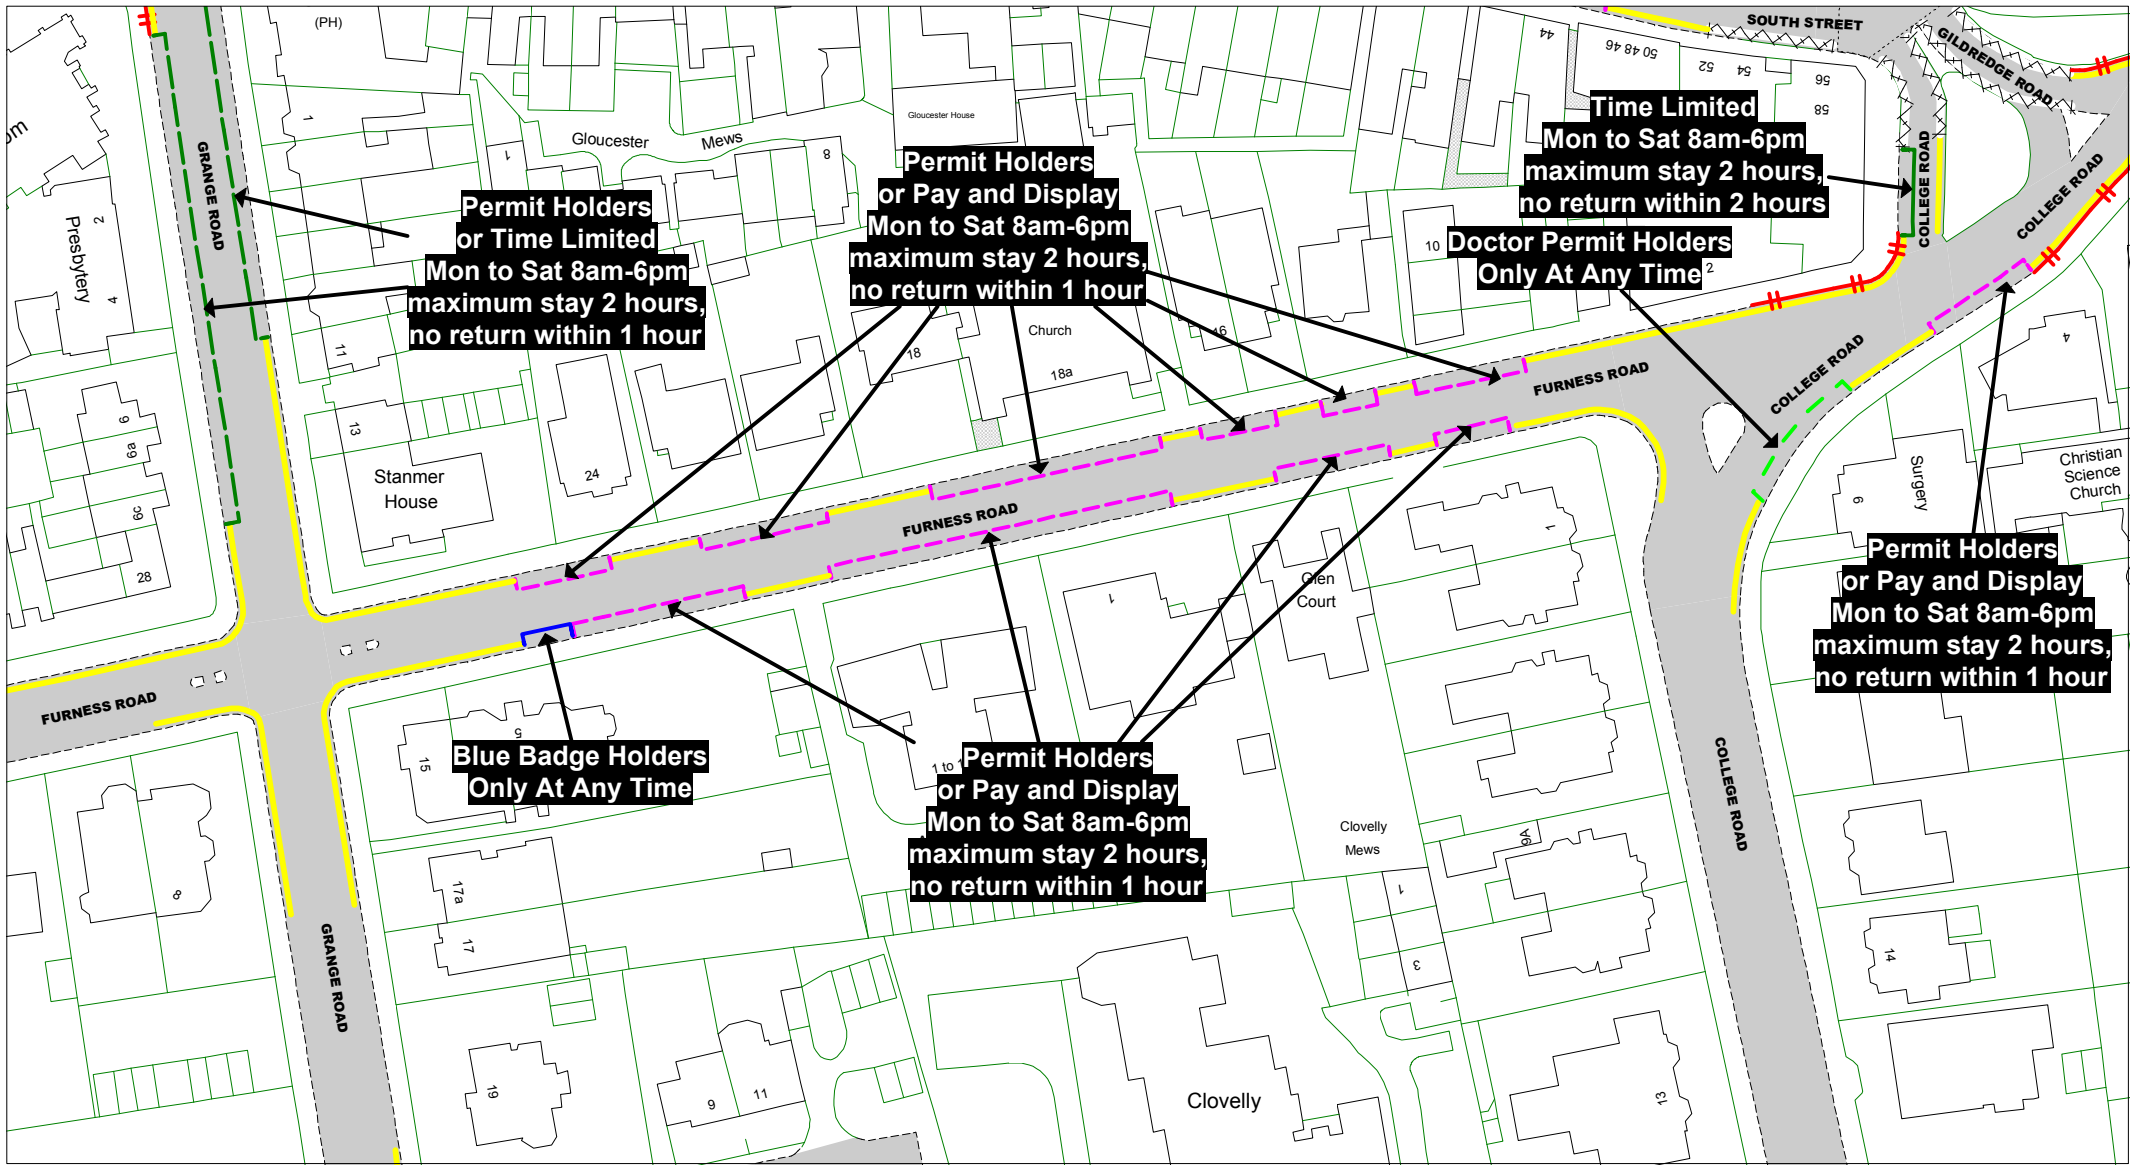

Key to Labels

ABCD Permanent TRO restriction
ABCD Non TRO item

Adjacent Map Tile

OH176
 O1175
 O1177
 OJ176

SCALE 1 : 1000

DATE 07/07/2020

Tile Ref: OI176
 Revision: 0

Refer to The East Sussex (Eastbourne Town Centre Improvement Scheme)(Parking and Waiting) Order 2019