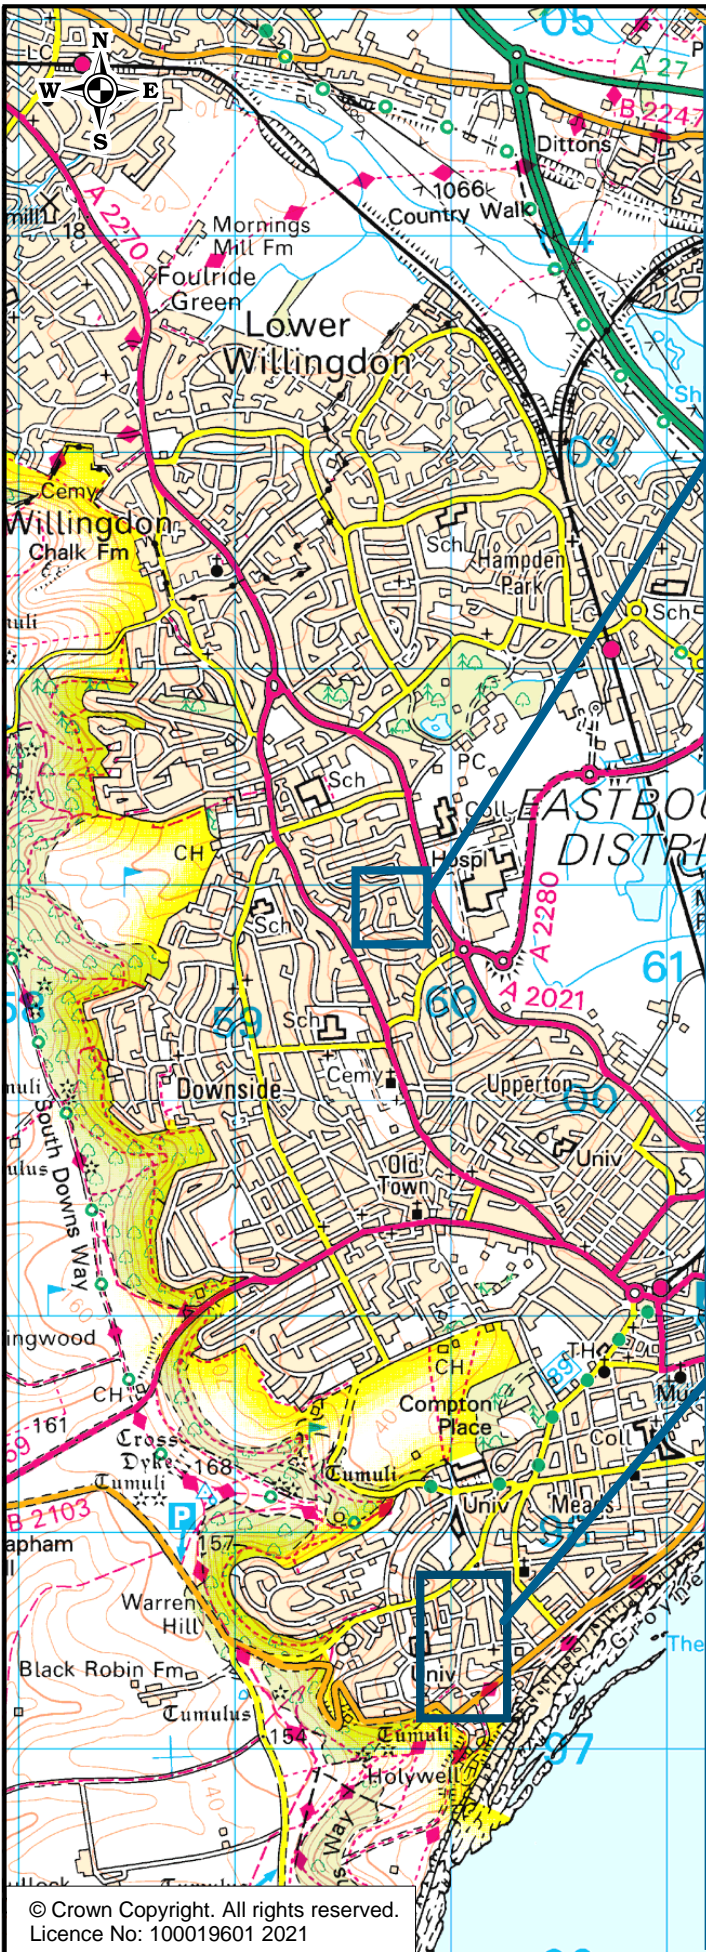

Eastbourne Centre Permit Zones

The East Sussex (Eastbourne)
(Parking Places, Waiting
and Loading Restrictions)
Traffic Regulation Order 2021

Eastbourne Permit Zones J, R and M

KEY TO CHARGES

- 2-hours maximum stay
- 2-hours maximum stay
- 4-hours maximum stay
- Seafront
- Seafront *Summer only
- Coach Bay, 4-hours maximum stay
- All day - Hardwick Road