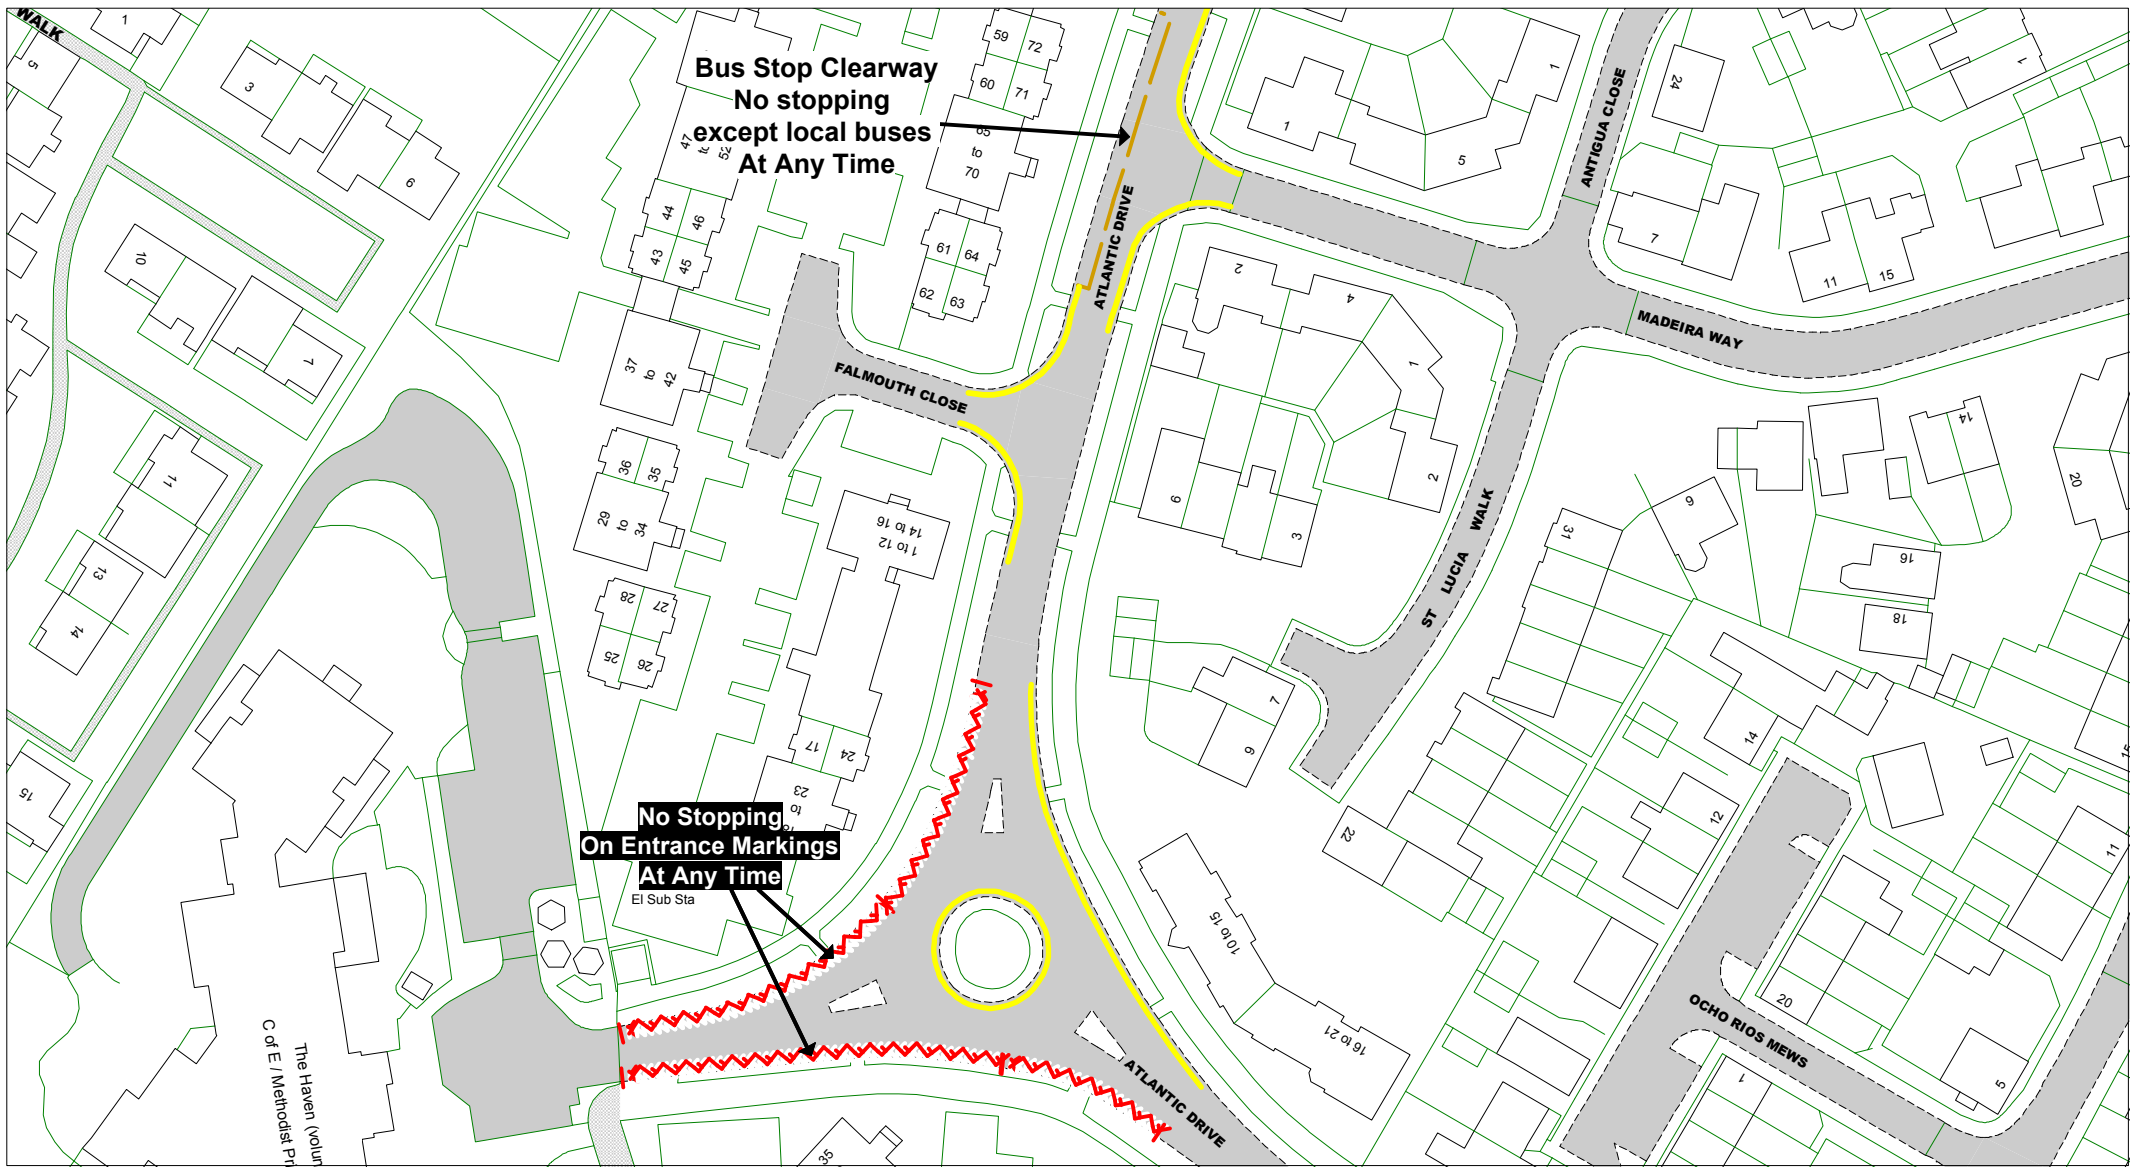

© Crown copyright. All rights reserved
East Sussex County Council
Licence No. 100019601 2019

East Sussex
County Council

The East Sussex (Eastbourne)
(Parking Places, Waiting
and Loading Restrictions)
Traffic Regulation Order 2021

AREA D

Key to Non TRO Items

- Pedestrian Crossing (controlled area)
- Pedestrian Crossing Point
- Bus Stop/ Stand Clearway

Key to TRO Restriction Types

- No Waiting at Any Time
- No Waiting
- No Loading At Any Time
- No Loading
- Pay and Display
- Resident Permit Holders Only
- Permit Holders Only
- Permit Holders or Pay and Display
- Permit Holders or Time Limited
- Loading/Unloading Only and Taxi Only
- Disabled Badge Holders Only
- Taxi Only
- Motorcycles Only
- Loading/ Unloading Only
- Limited Waiting
- Ambulance Only
- Doctors Only
- Buses Only
- No Stopping
- On Entrance Markings
- No Waiting Vehicles over 5 tonnes gross weight
- No Stopping on Footway or Verge

Key to Labels

- Permanent TRO restriction
- Non TRO item

Adjacent Map Tile

NP186

NR186

SCALE 1 : 1000

DATE 07/07/2020

Tile Ref: NQ186
Revision: 0