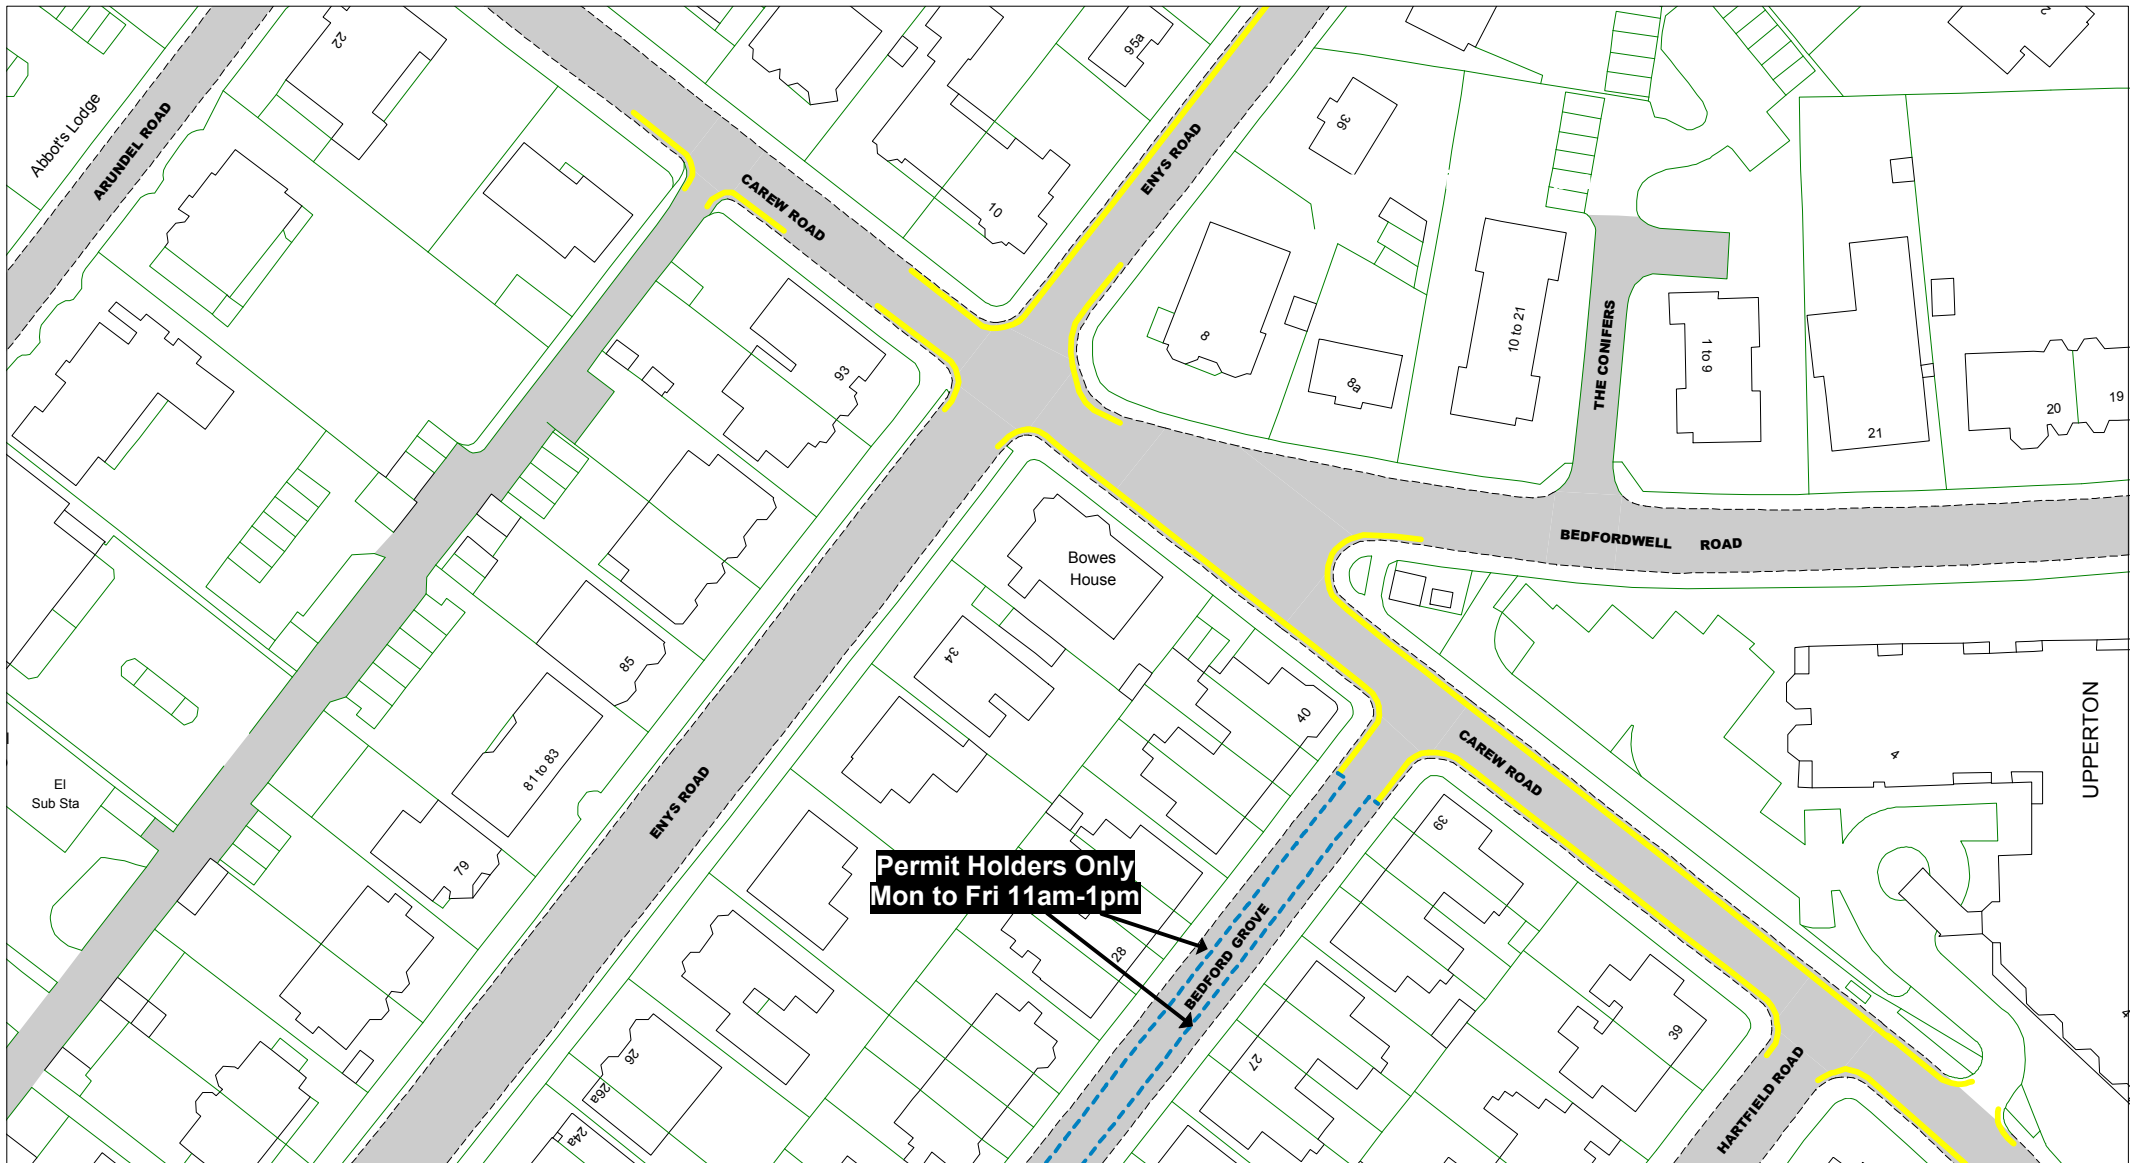

Key to Labels

- ABCD** Permanent TRO restriction
- ABCD** Non TRO item

Adjacent Map Tile

-
-
-
-

SCALE 1 : 1000
 DATE 07/07/2020

Tile Ref: OC175
 Revision: 0

© Crown copyright. All rights reserved
 East Sussex County Council
 Licence No. 100019601 2019