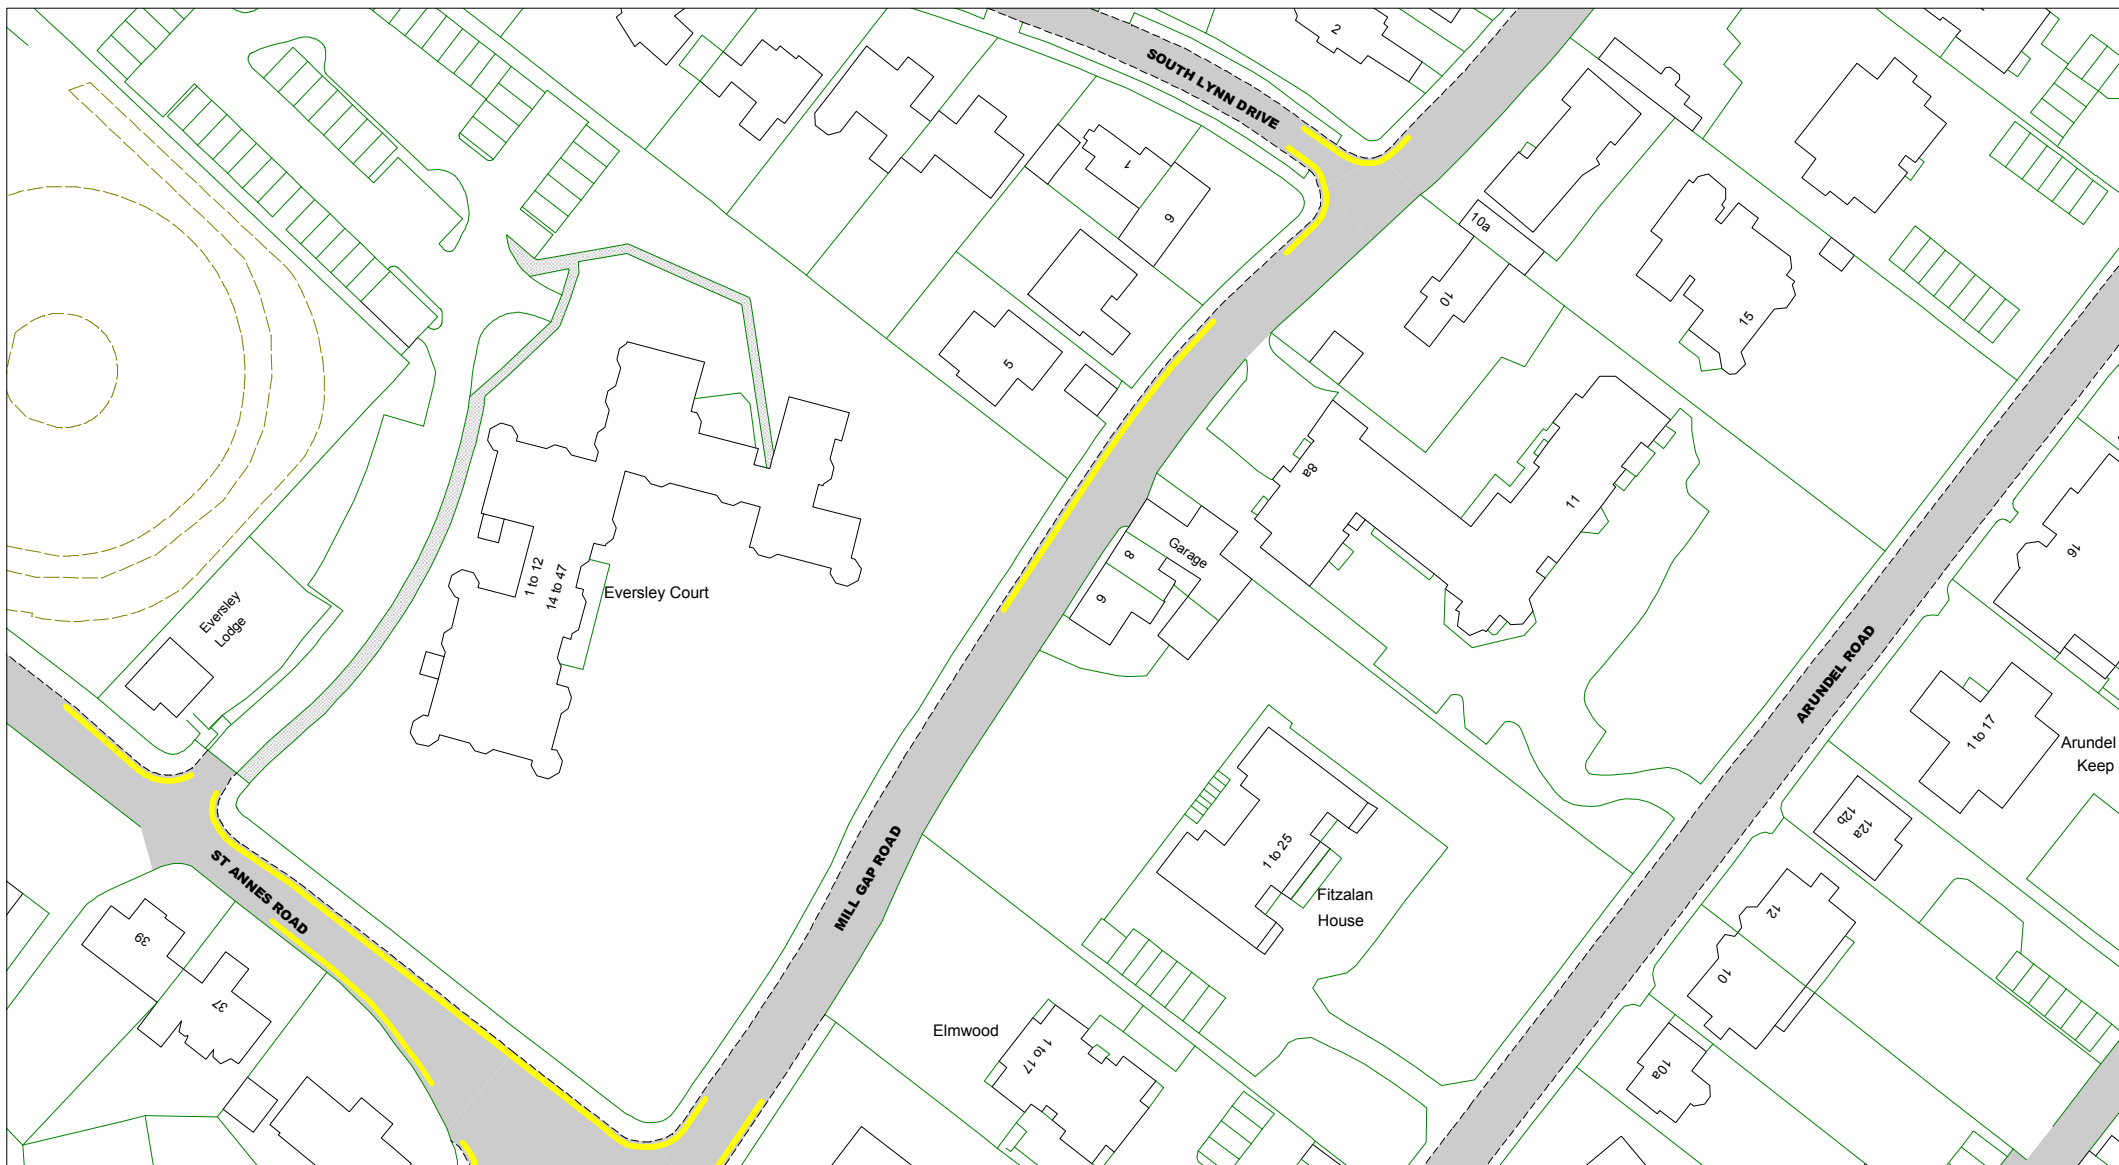

Key to Labels

- ABCD** Permanent TRO restriction
- ABCD** Non TRO item

Adjacent Map Tile

-
-
-
-

SCALE 1 : 1000

DATE 07/07/2020

Tile Ref: OC170
Revision: 0

© Crown copyright. All rights reserved
 East Sussex County Council
 Licence No. 100019601 2019