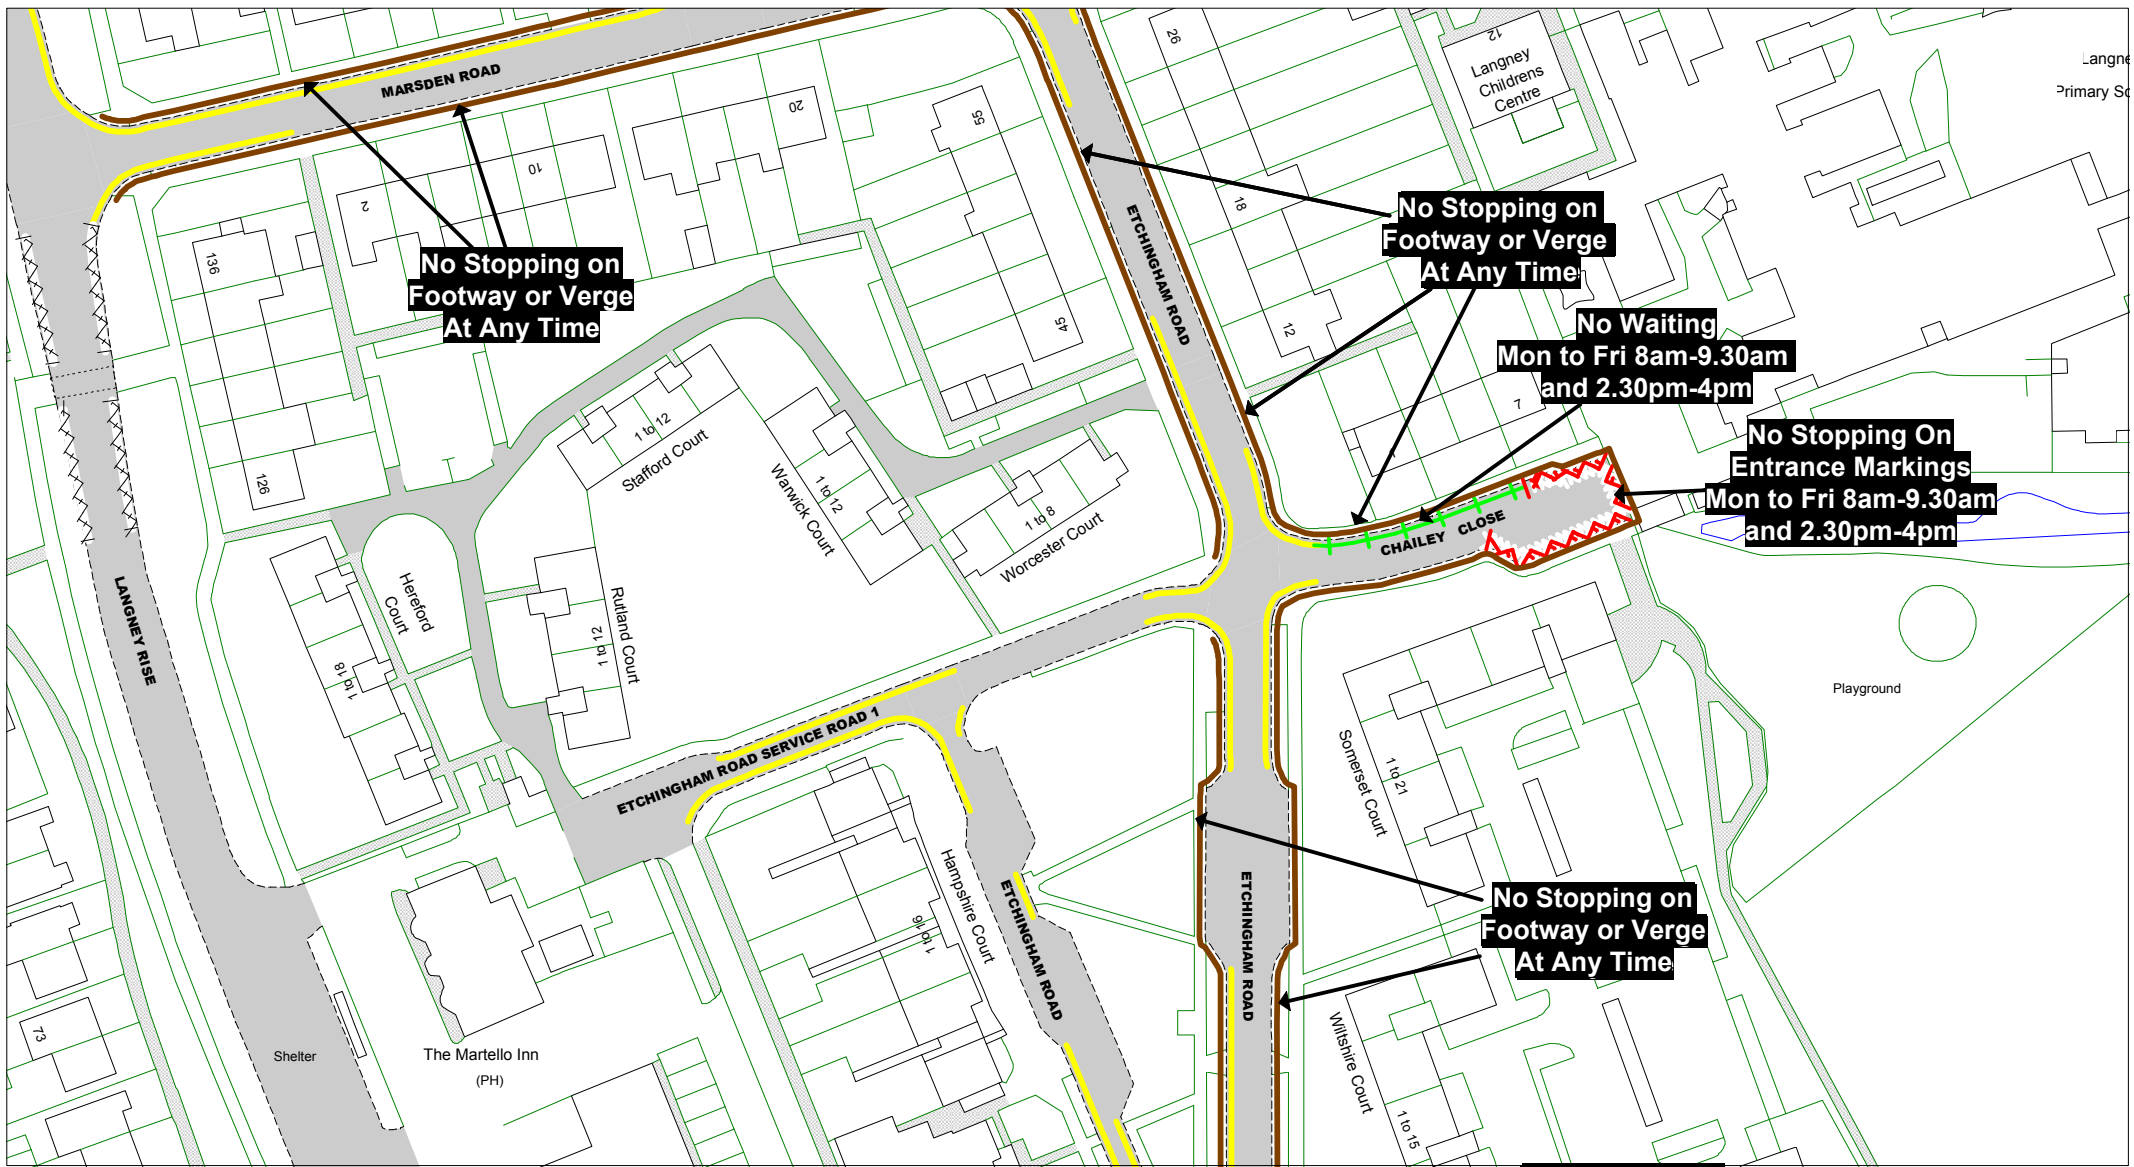

© Crown copyright. All rights reserved
East Sussex County Council
Licence No. 100019601 2019

The East Sussex (Eastbourne)
(Parking Places, Waiting
and Loading Restrictions)
Traffic Regulation Order 2021
AREA B

Key to Non TRO Items

- Pedestrian Crossing (controlled area)
- Pedestrian Crossing Point
- Bus Stop/ Stand Clearway

Key to TRO Restriction Types

- No Waiting at Any Time
- No Waiting
- No Loading At Any Time
- No Loading
- Pay and Display
- Resident Permit Holders Only
- Permit Holders Only
- Permit Holders or Pay and Display
- Permit Holders or Time Limited
- Loading/Unloading Only and Taxi Only
- Disabled Badge Holders Only

- Taxi Only
- Motorcycles Only
- Loading/Unloading Only
- Limited Waiting
- Ambulance Only
- Doctors Only
- Buses Only
- No Stopping On Entrance Markings
- No Waiting Vehicles over 5 tonnes gross weight
- No Stopping on Footway or Verge

Key to Labels

- Permanent TRO restriction
- Non TRO item

Adjacent Map Tile

NK184

NL183

NL185

NM184

SCALE 1 : 1000

DATE 07/07/2020

Tile Ref: NL184
Revision: 0