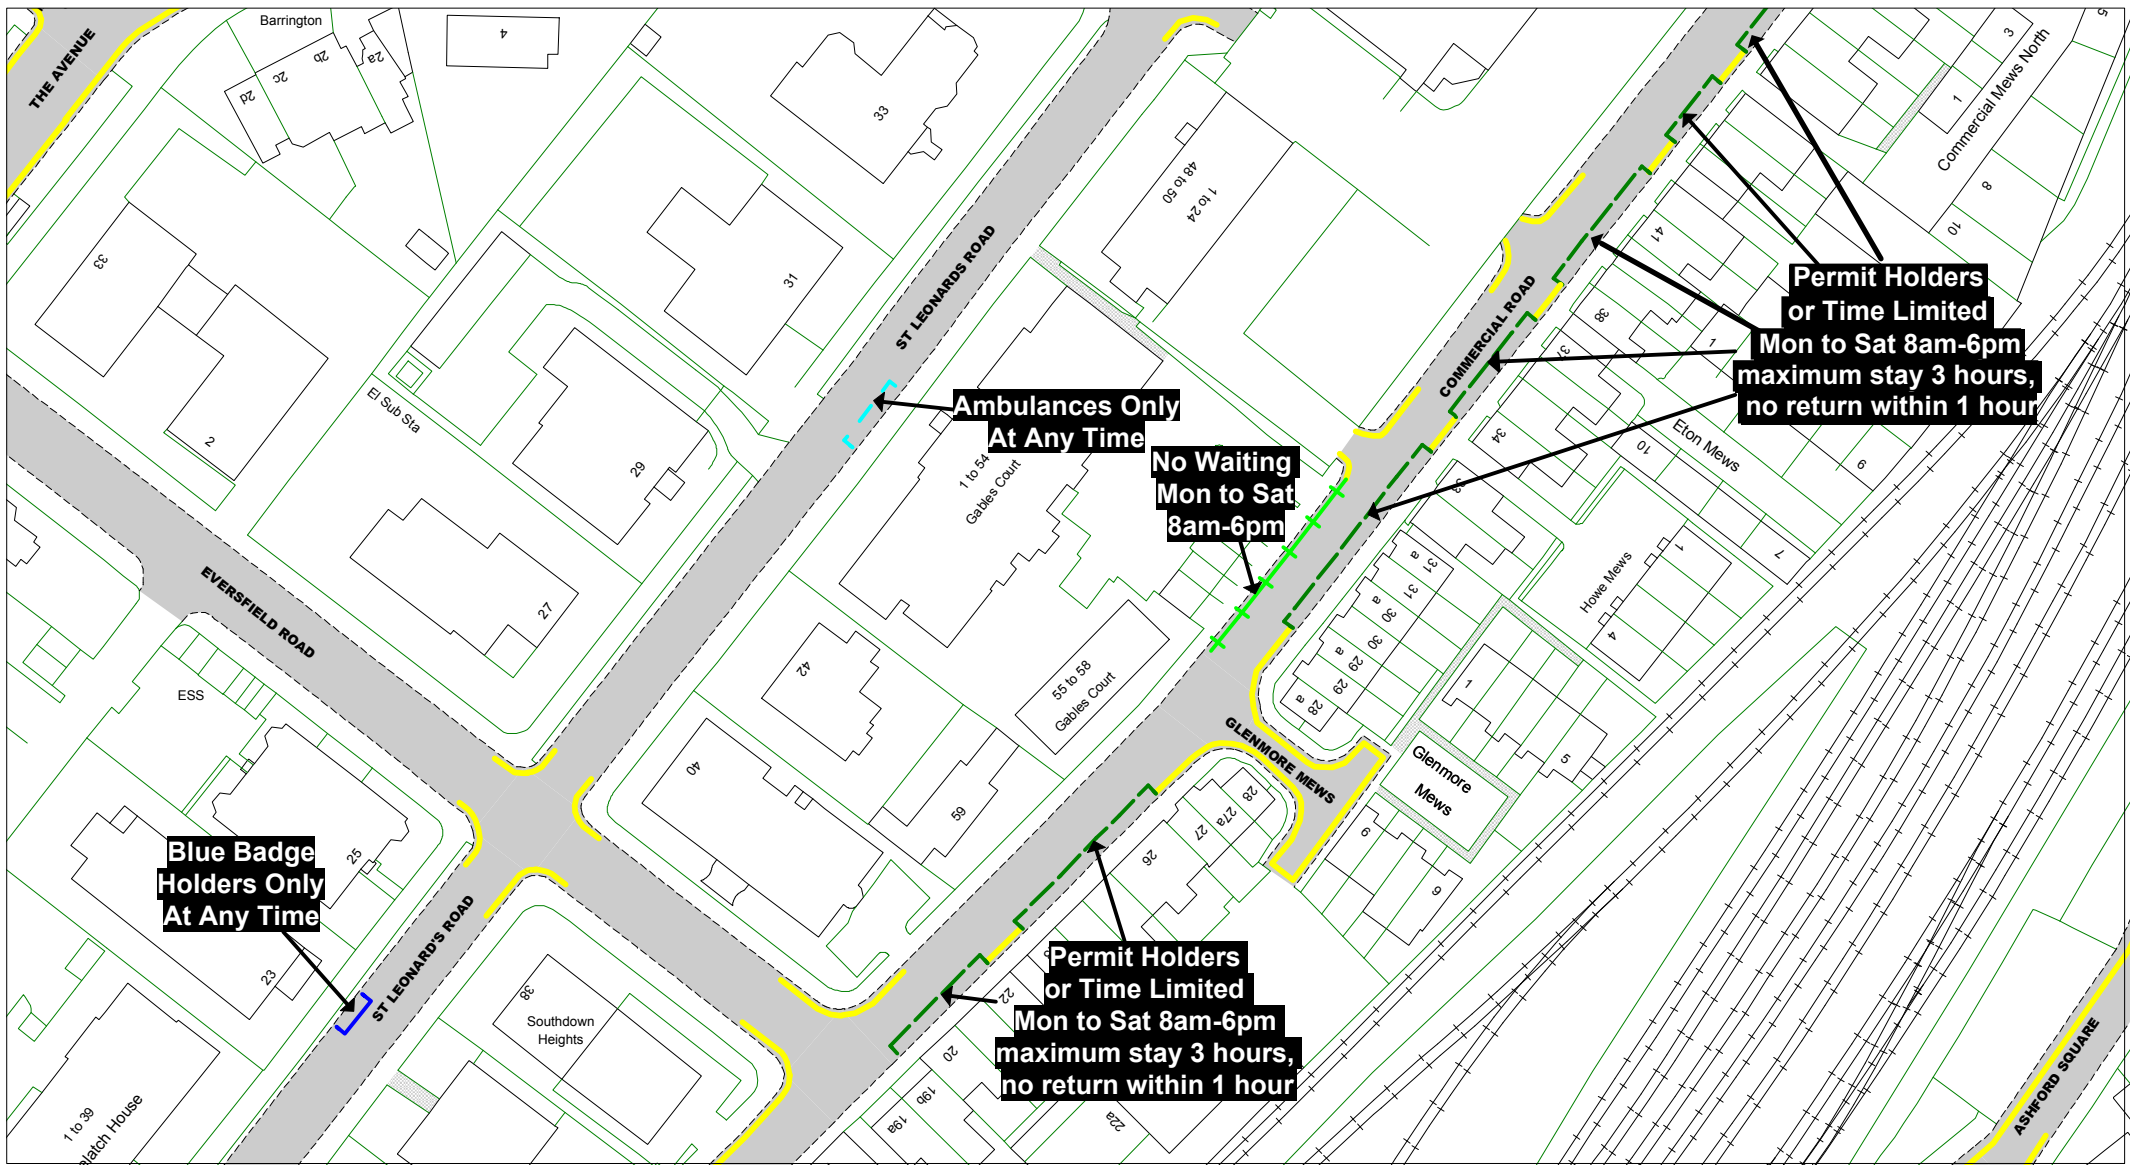

© Crown copyright. All rights reserved
East Sussex County Council
Licence No. 100019601 2019

The East Sussex (Eastbourne)
(Parking Places, Waiting
and Loading Restrictions)
Traffic Regulation Order 2021
AREA TC

Key to Non TRO Items

- Pedestrian Crossing (controlled area)
- Pedestrian Crossing Point
- Bus Stop/Stand Clearway

Key to TRO Restriction Types

- No Waiting at Any Time
- No Waiting
- No Loading At Any Time
- No Loading
- Pay and Display
- Resident Permit Holders Only
- Permit Holders Only
- Permit Holders or Pay and Display
- Permit Holders or Time Limited
- Loading/Unloading Only and Taxi Only
- Disabled Badge Holders Only
- Taxi Only
- Motorcycles Only
- Loading/ Unloading Only
- Limited Waiting
- Ambulance Only
- Doctors Only
- Buses Only
- No Stopping On Entrance Markings
- No Waiting Vehicles over 5 tonnes gross weight
- No Stopping on Footway or Verge

Key to Labels

- Permanent TRO restriction
- Non TRO item

Adjacent Map Tile

- **OD177**
- **OE176**
- **OE178**
- **OF177**

SCALE 1 : 1000

DATE 07/07/2020

Tile Ref: OE177
Revision: 0