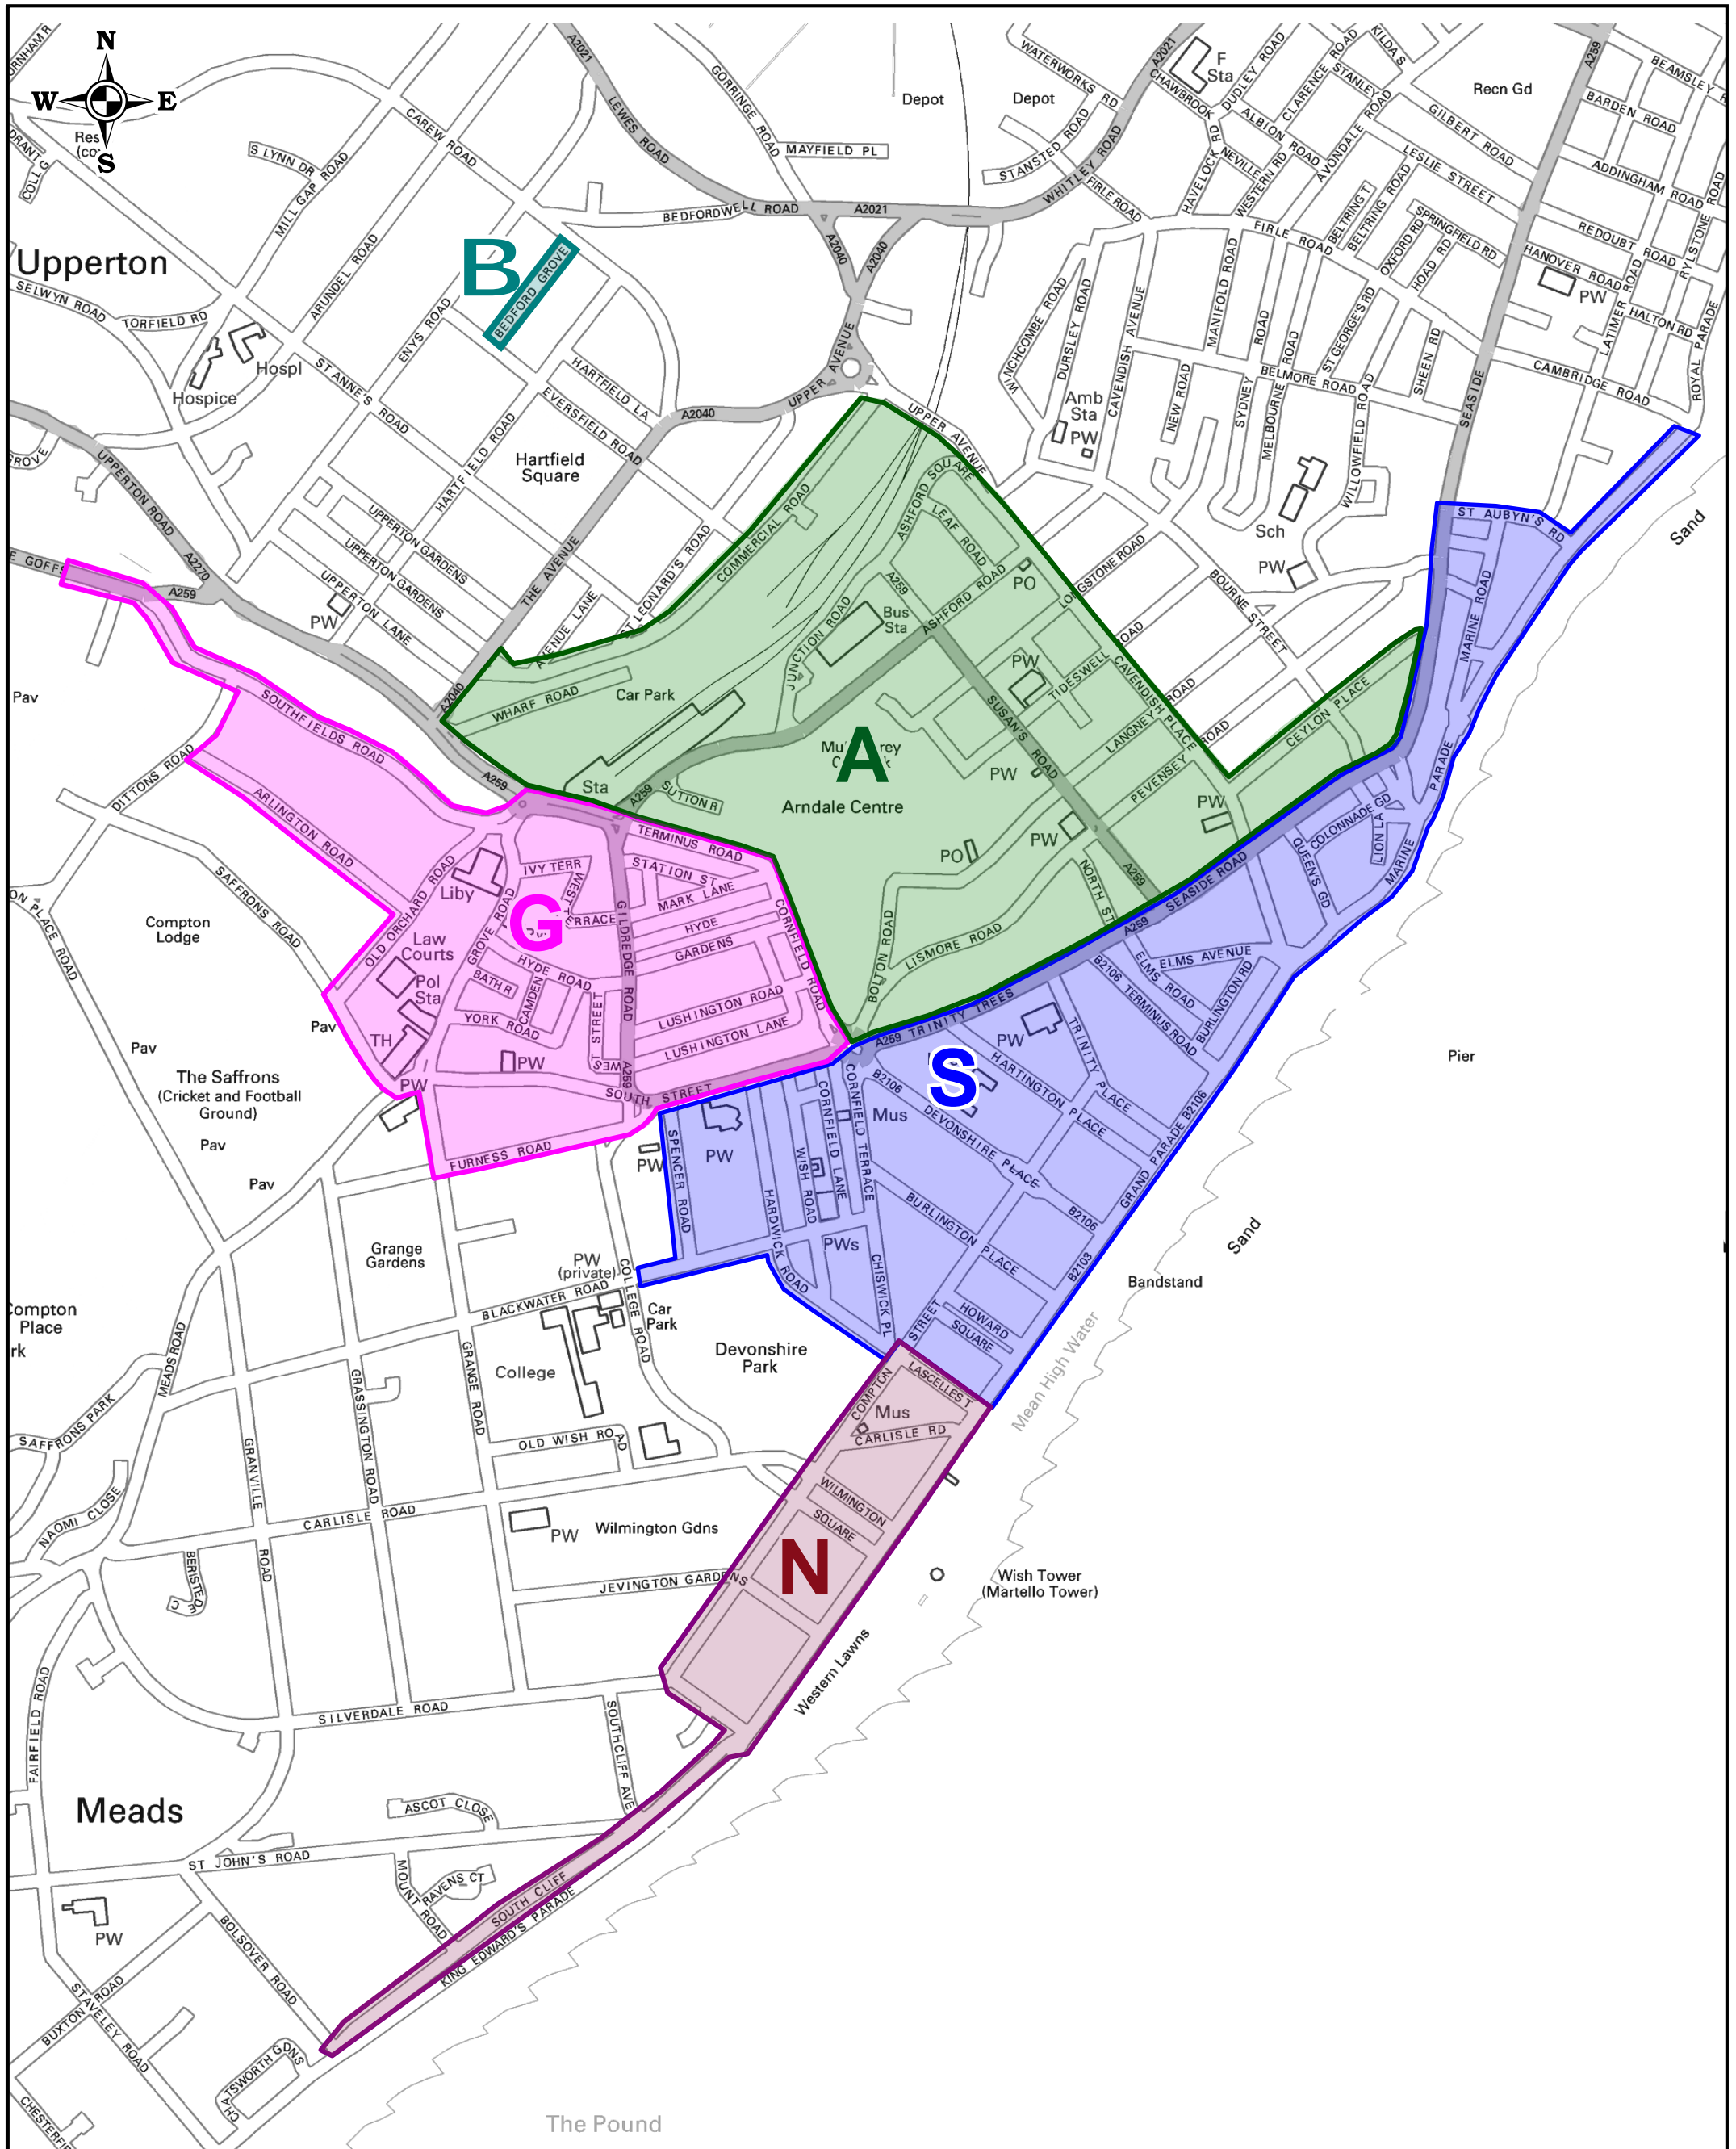

© Crown Copyright. All rights reserved.
Licence No: 100019601 2021

The East Sussex (Eastbourne)
(Parking Places, Loading
and Loading Restrictions)
Traffic Regulation Order 2021

Eastbourne Centre Permit Zones