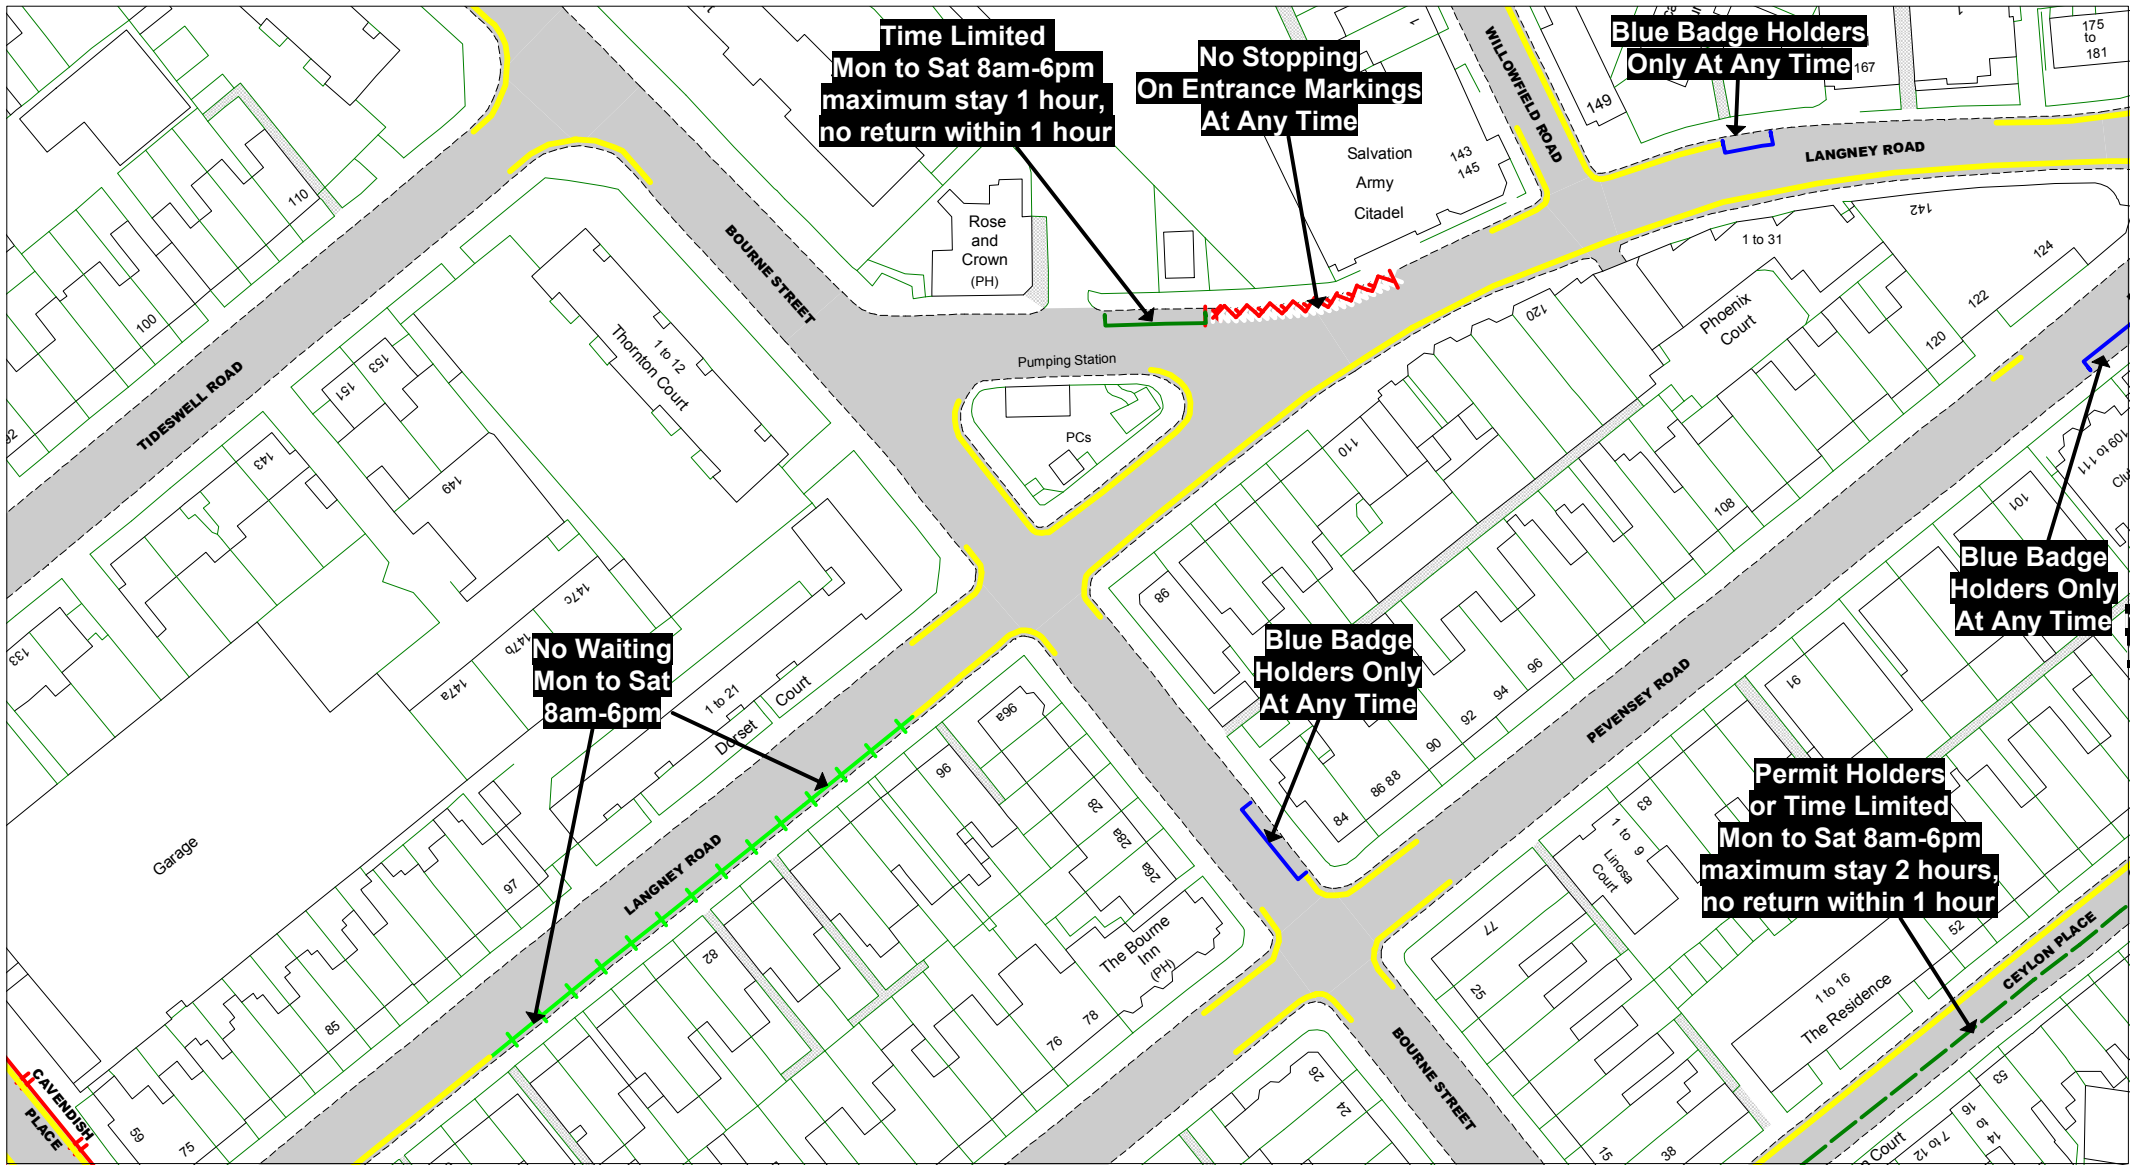

Key to Labels

- Permanent TRO restriction
- Non TRO item

Adjacent Map Tile

-
-
-
-

SCALE 1 : 1000
DATE 07/07/2020

Tile Ref: OG178
Revision: 0

© Crown copyright. All rights reserved
East Sussex County Council
Licence No. 100019601 2019