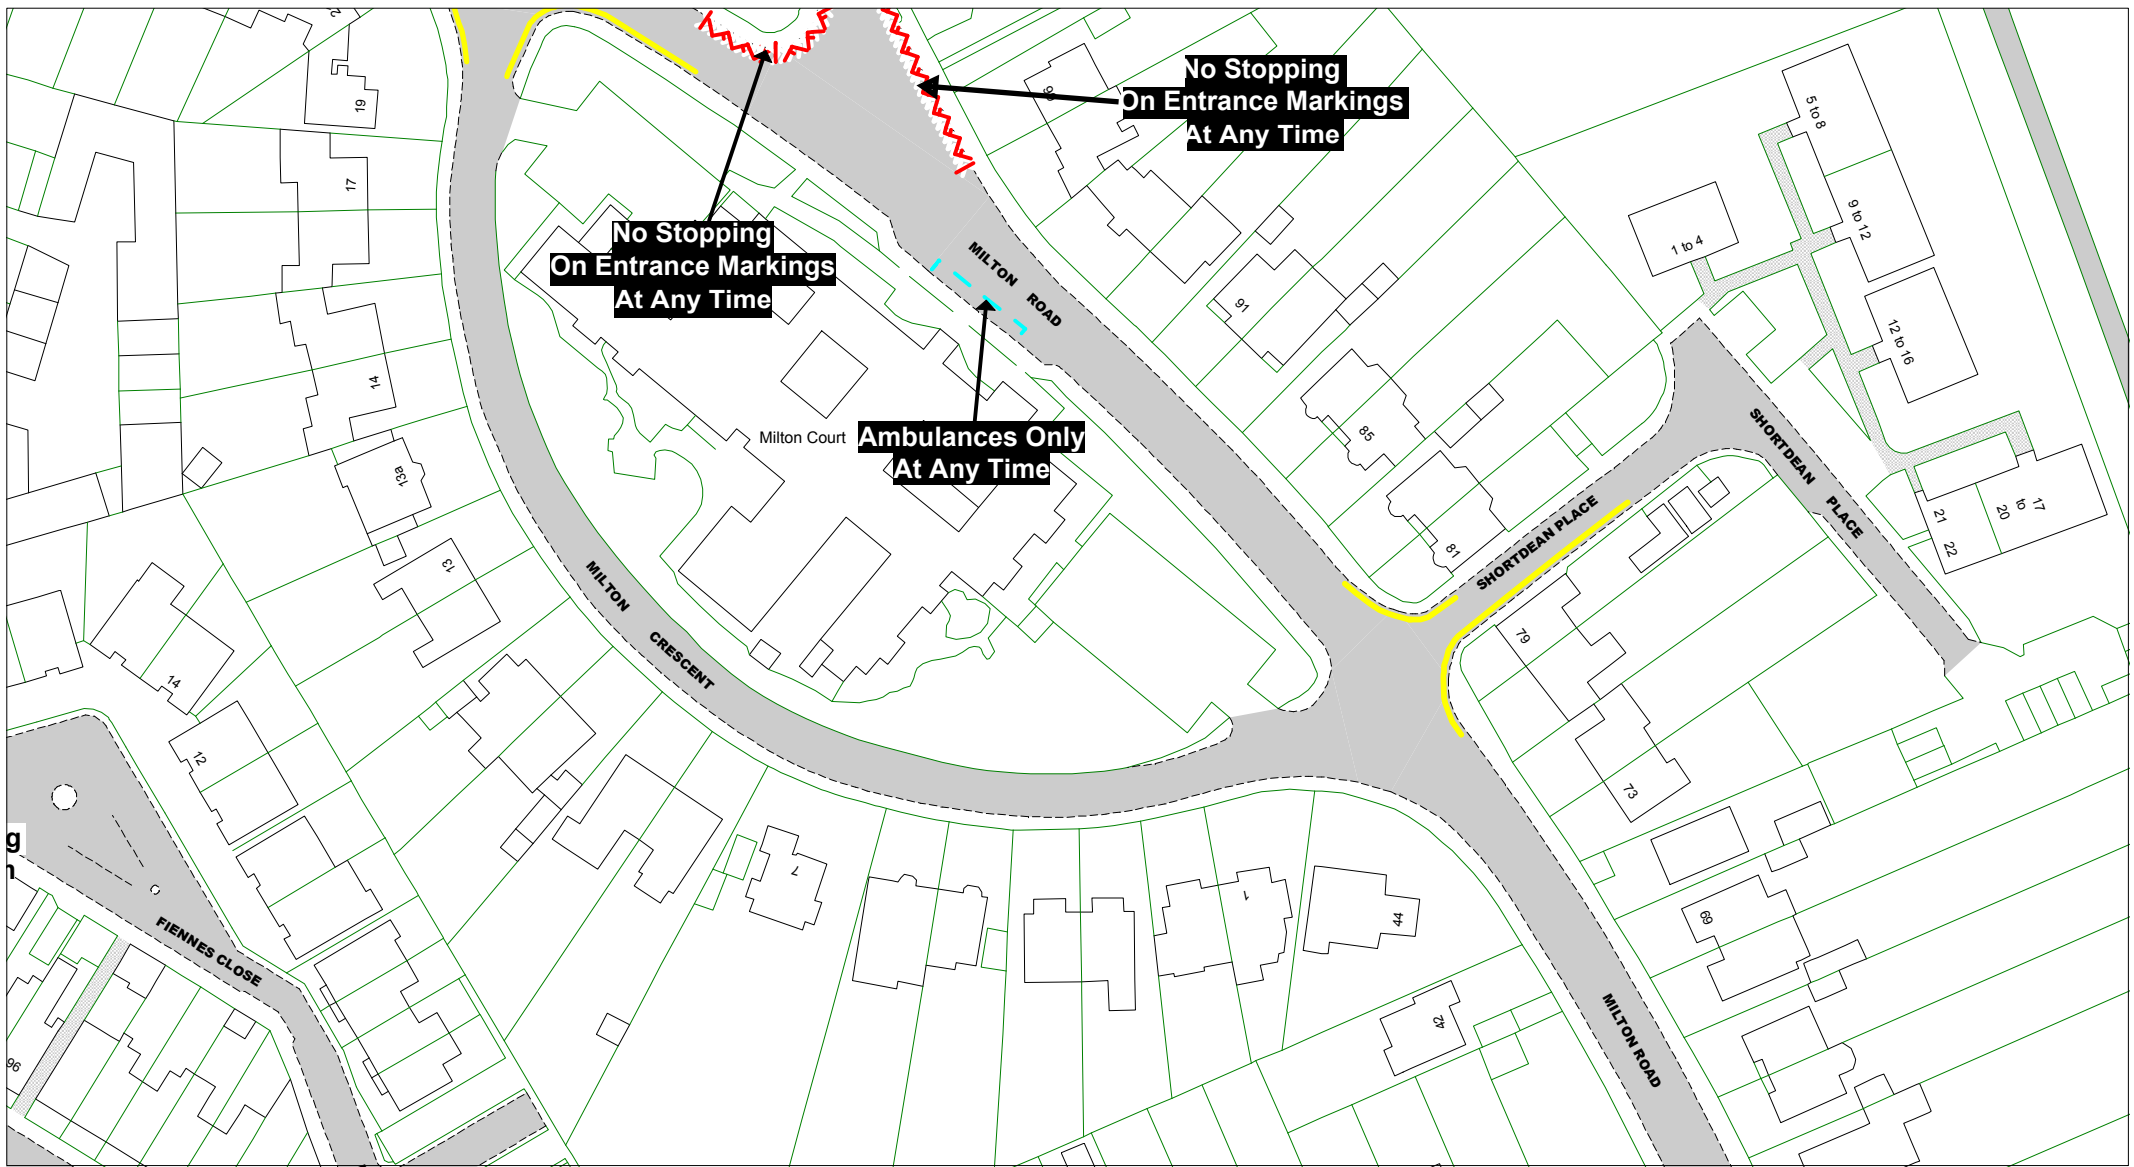

Key to Labels

- ABCD** Permanent TRO restriction
- ABCD** Non TRO item

Adjacent Map Tile

- NZ171**
- OA170**
- OA172**
- OB171**

SCALE 1 : 1000
 DATE 07/07/2020

Tile Ref: OA171
 Revision: 0

© Crown copyright. All rights reserved
 East Sussex County Council
 Licence No. 100019601 2019