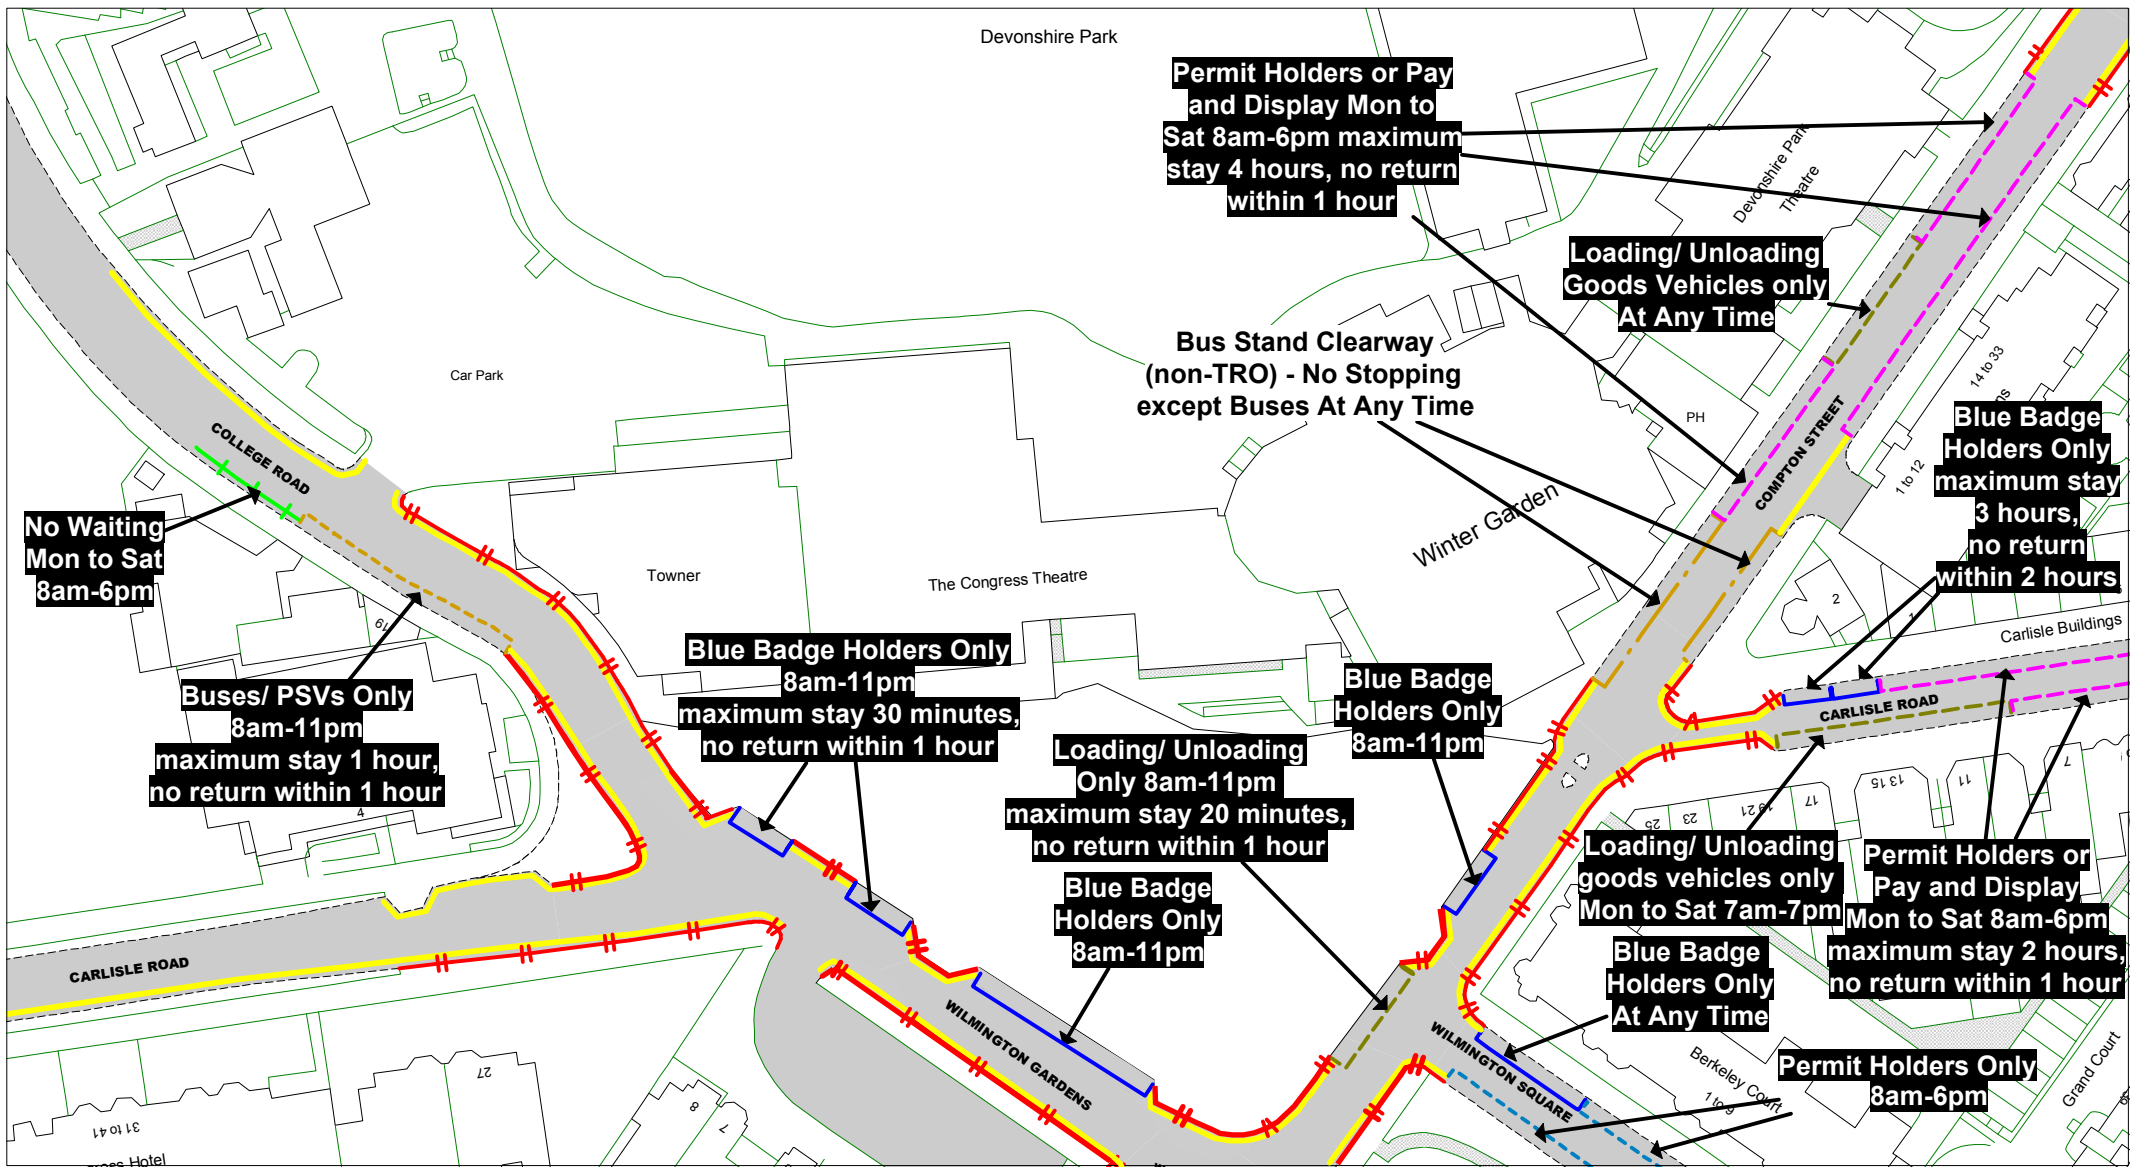

© Crown copyright. All rights reserved
East Sussex County Council
Licence No. 100019601 2019

The East Sussex (Eastbourne)
(Parking Places, Waiting
and Loading Restrictions)
Traffic Regulation Order 2021
AREA TC

Key to Non TRO Items

- Pedestrian Crossing (controlled area)
- Pedestrian Crossing Point
- Bus Stop/ Stand Clearway

Key to TRO Restriction Types

- No Waiting at Any Time
- No Waiting
- No Loading At Any Time
- No Loading
- Pay and Display
- Resident Permit Holders Only
- Permit Holders Only
- Permit Holders or Pay and Display
- Permit Holders or Time Limited
- Loading/Unloading Only and Taxi Only
- Disabled Badge Holders Only

- Taxi Only
- Motorcycles Only
- Loading/ Unloading Only
- Limited Waiting
- Ambulance Only
- Doctors Only
- Buses Only
- No Stopping
- On Entrance Markings
- No Waiting Vehicles over 5 tonnes gross weight
- No Stopping on Footway or Verge

Key to Labels

- Permanent TRO restriction
- Non TRO item

Adjacent Map Tile

N
W — O — E
S

SCALE 1 : 1000

DATE 10/07/2020

Tile Ref: OL177
Revision: 0