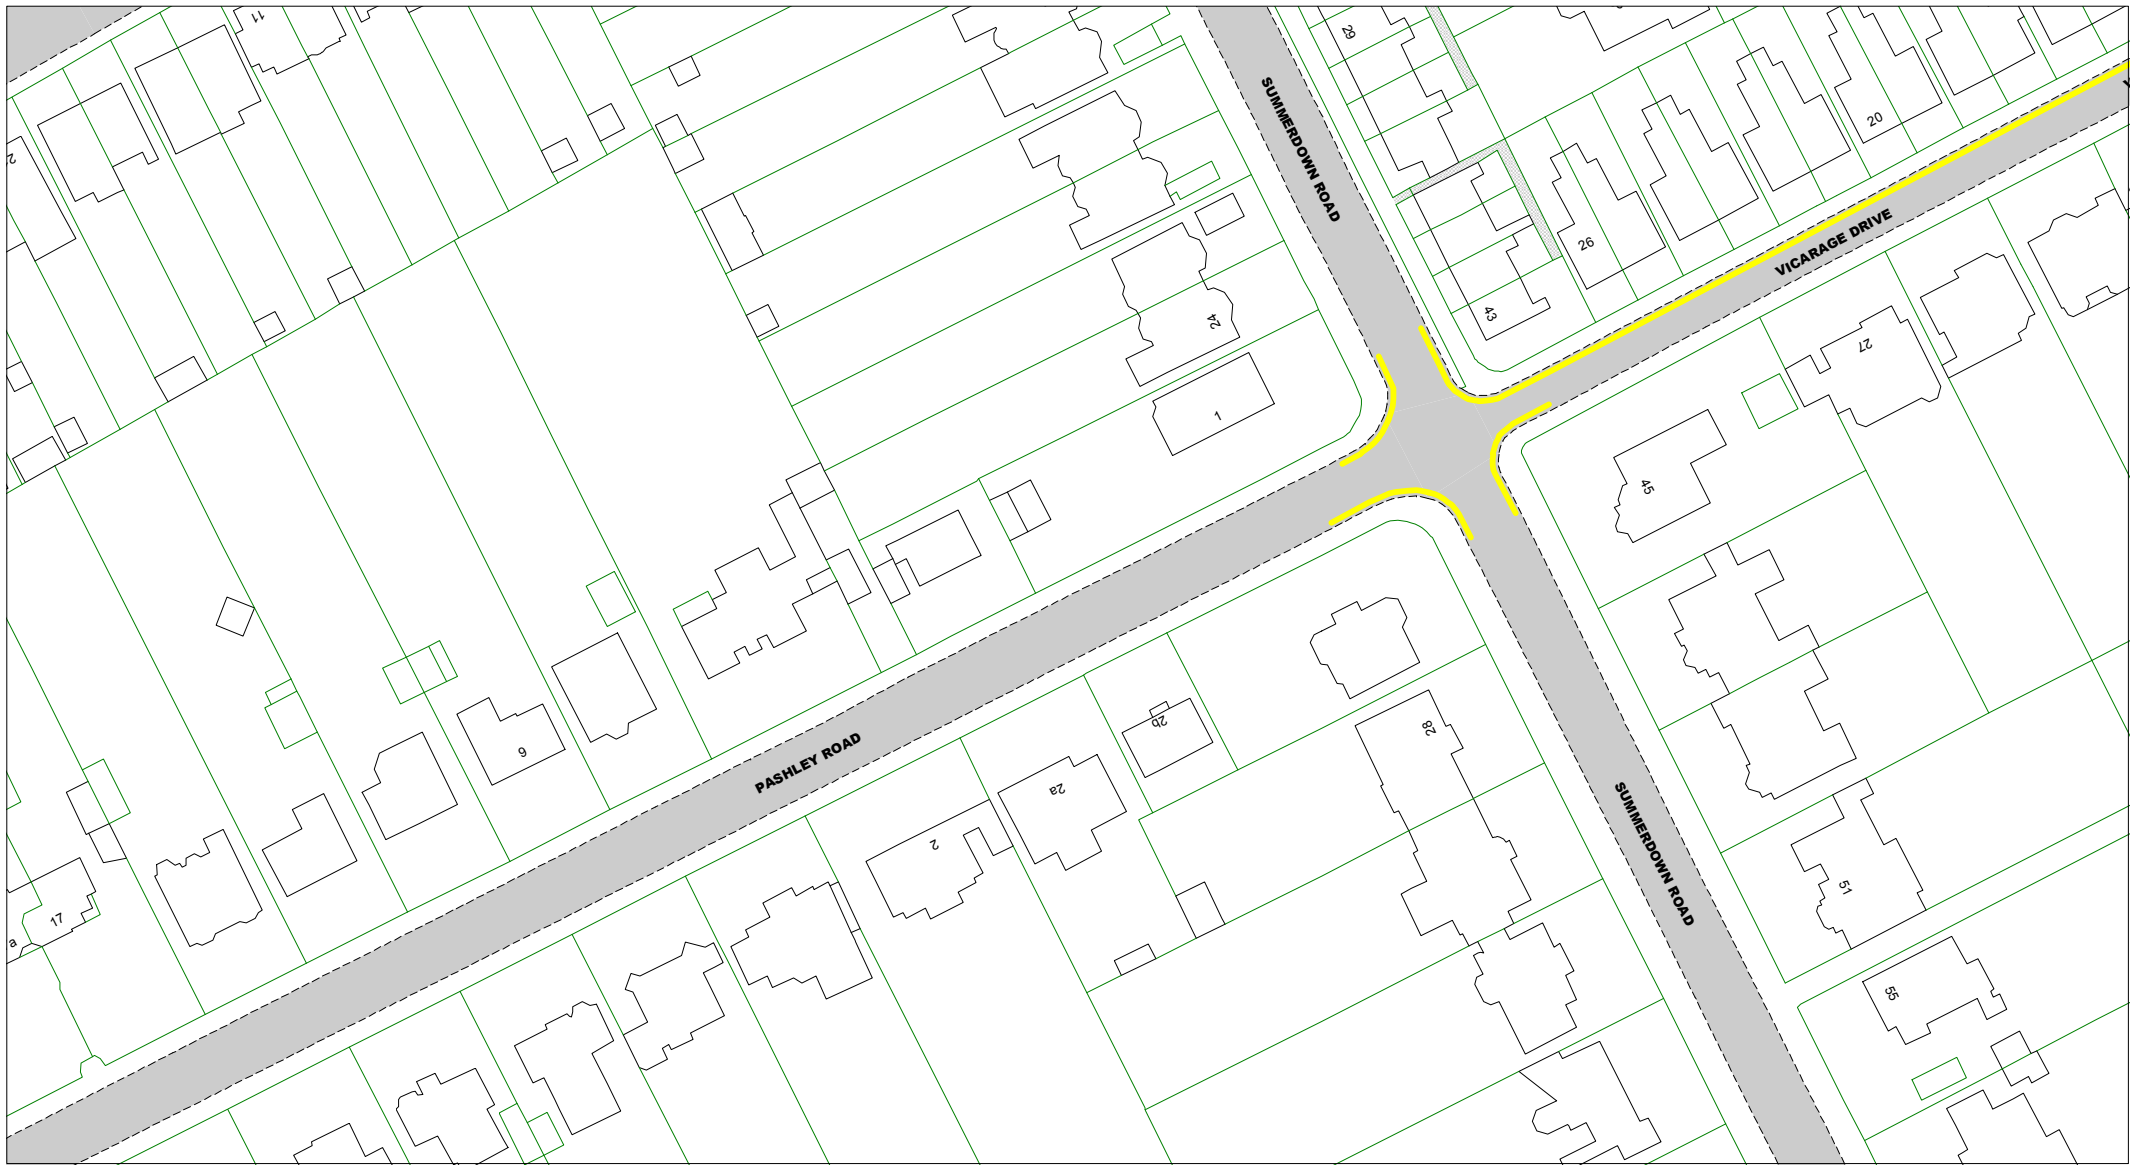

Key to Labels

- Permanent TRO restriction
- Non TRO item

Adjacent Map Tile

-
-
-
-

SCALE 1 : 1000
 DATE 07/07/2020

Tile Ref: OC176
 Revision: 0

© Crown copyright. All rights reserved
 East Sussex County Council
 Licence No. 100019601 2019