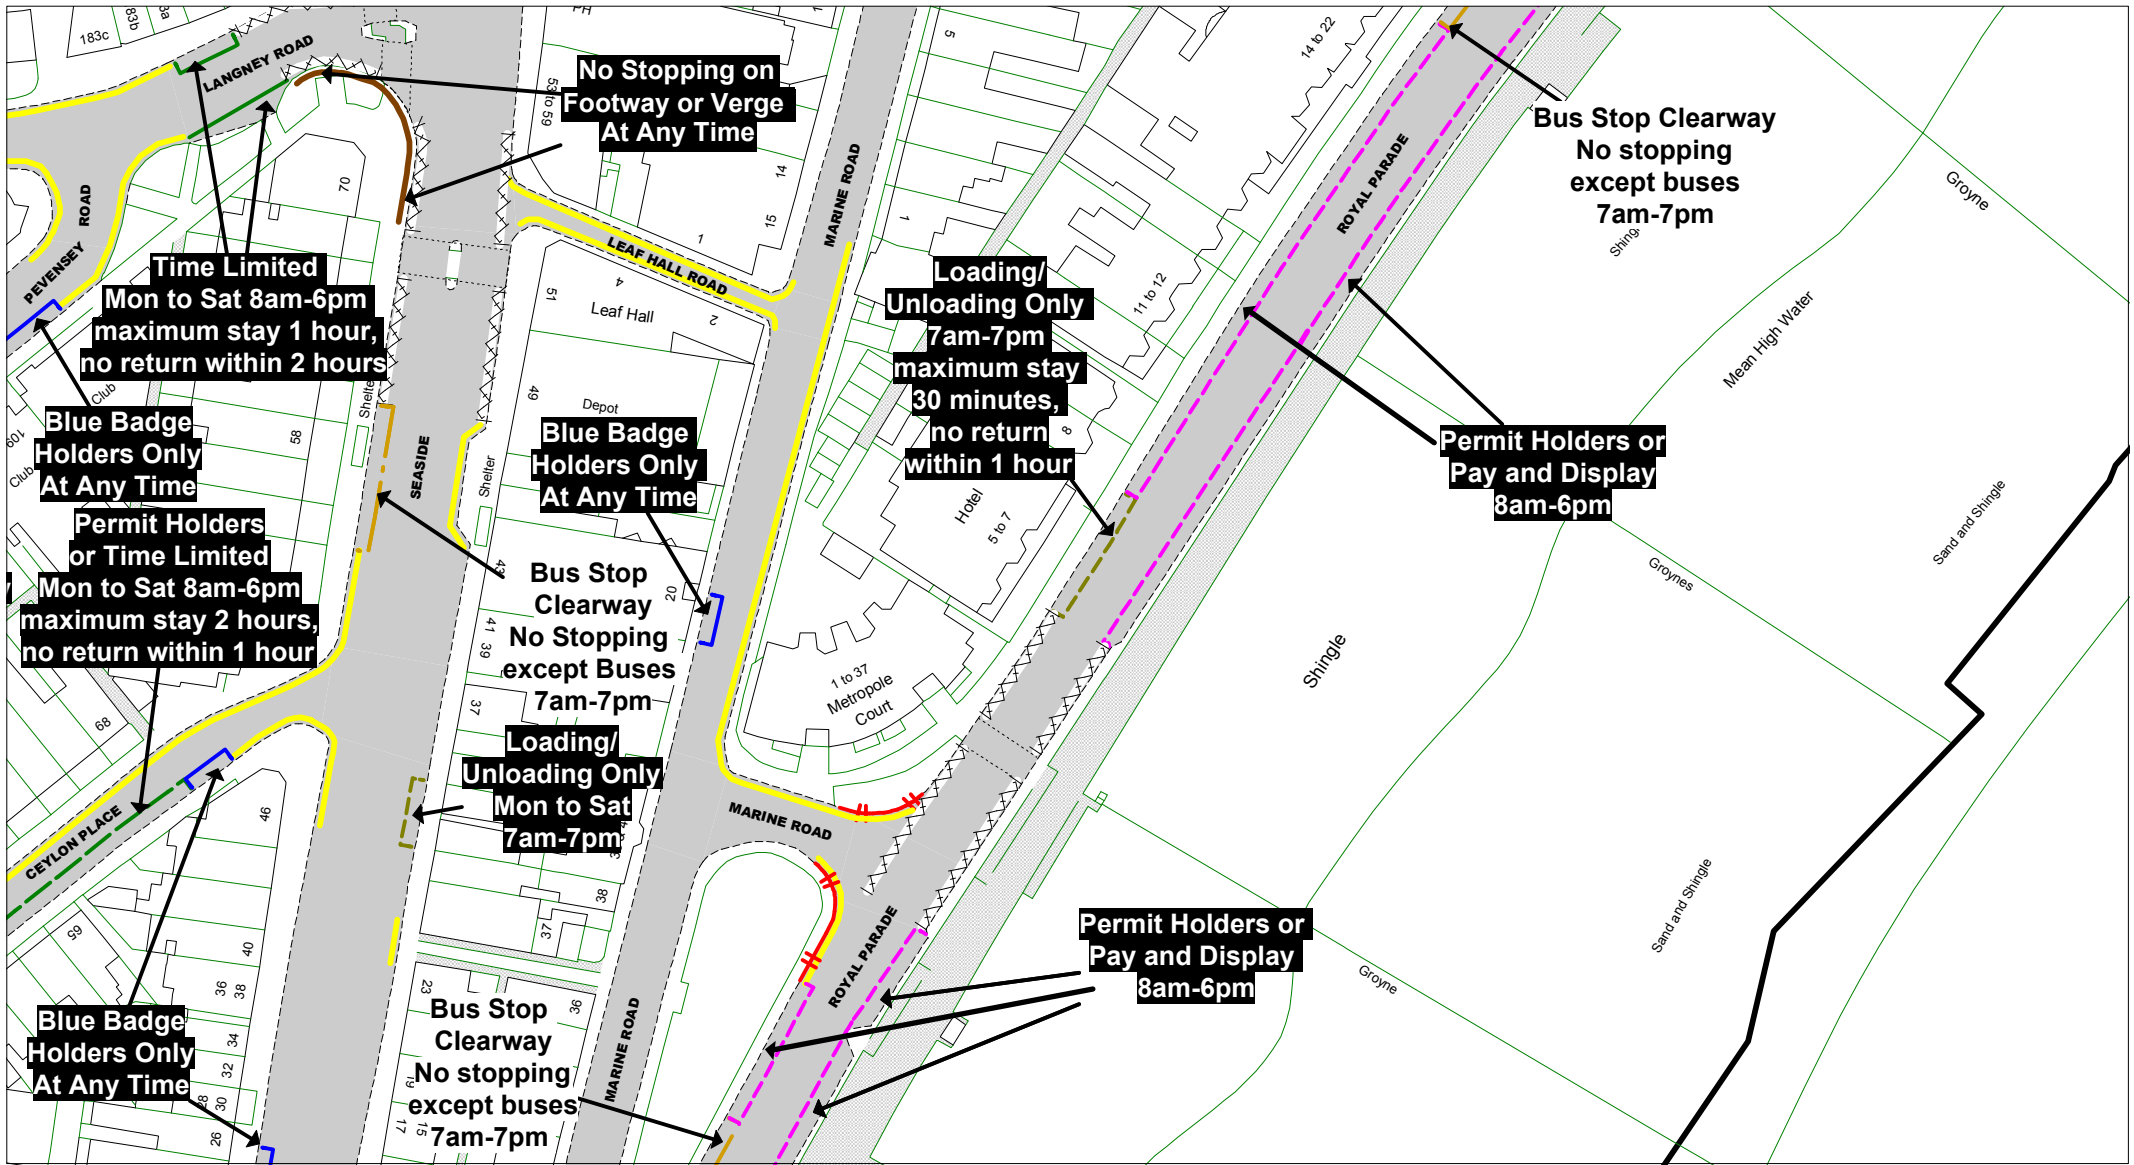

Key to Labels

- Permanent TRO restriction
- Non TRO item

Adjacent Map Tile

- OE179
- OF178
- OF180
- OG179

SCALE 1 : 1000

DATE 07/07/2020

Tile Ref: OF179
Revision: 0

© Crown copyright. All rights reserved
 East Sussex County Council
 Licence No. 100019601 2019