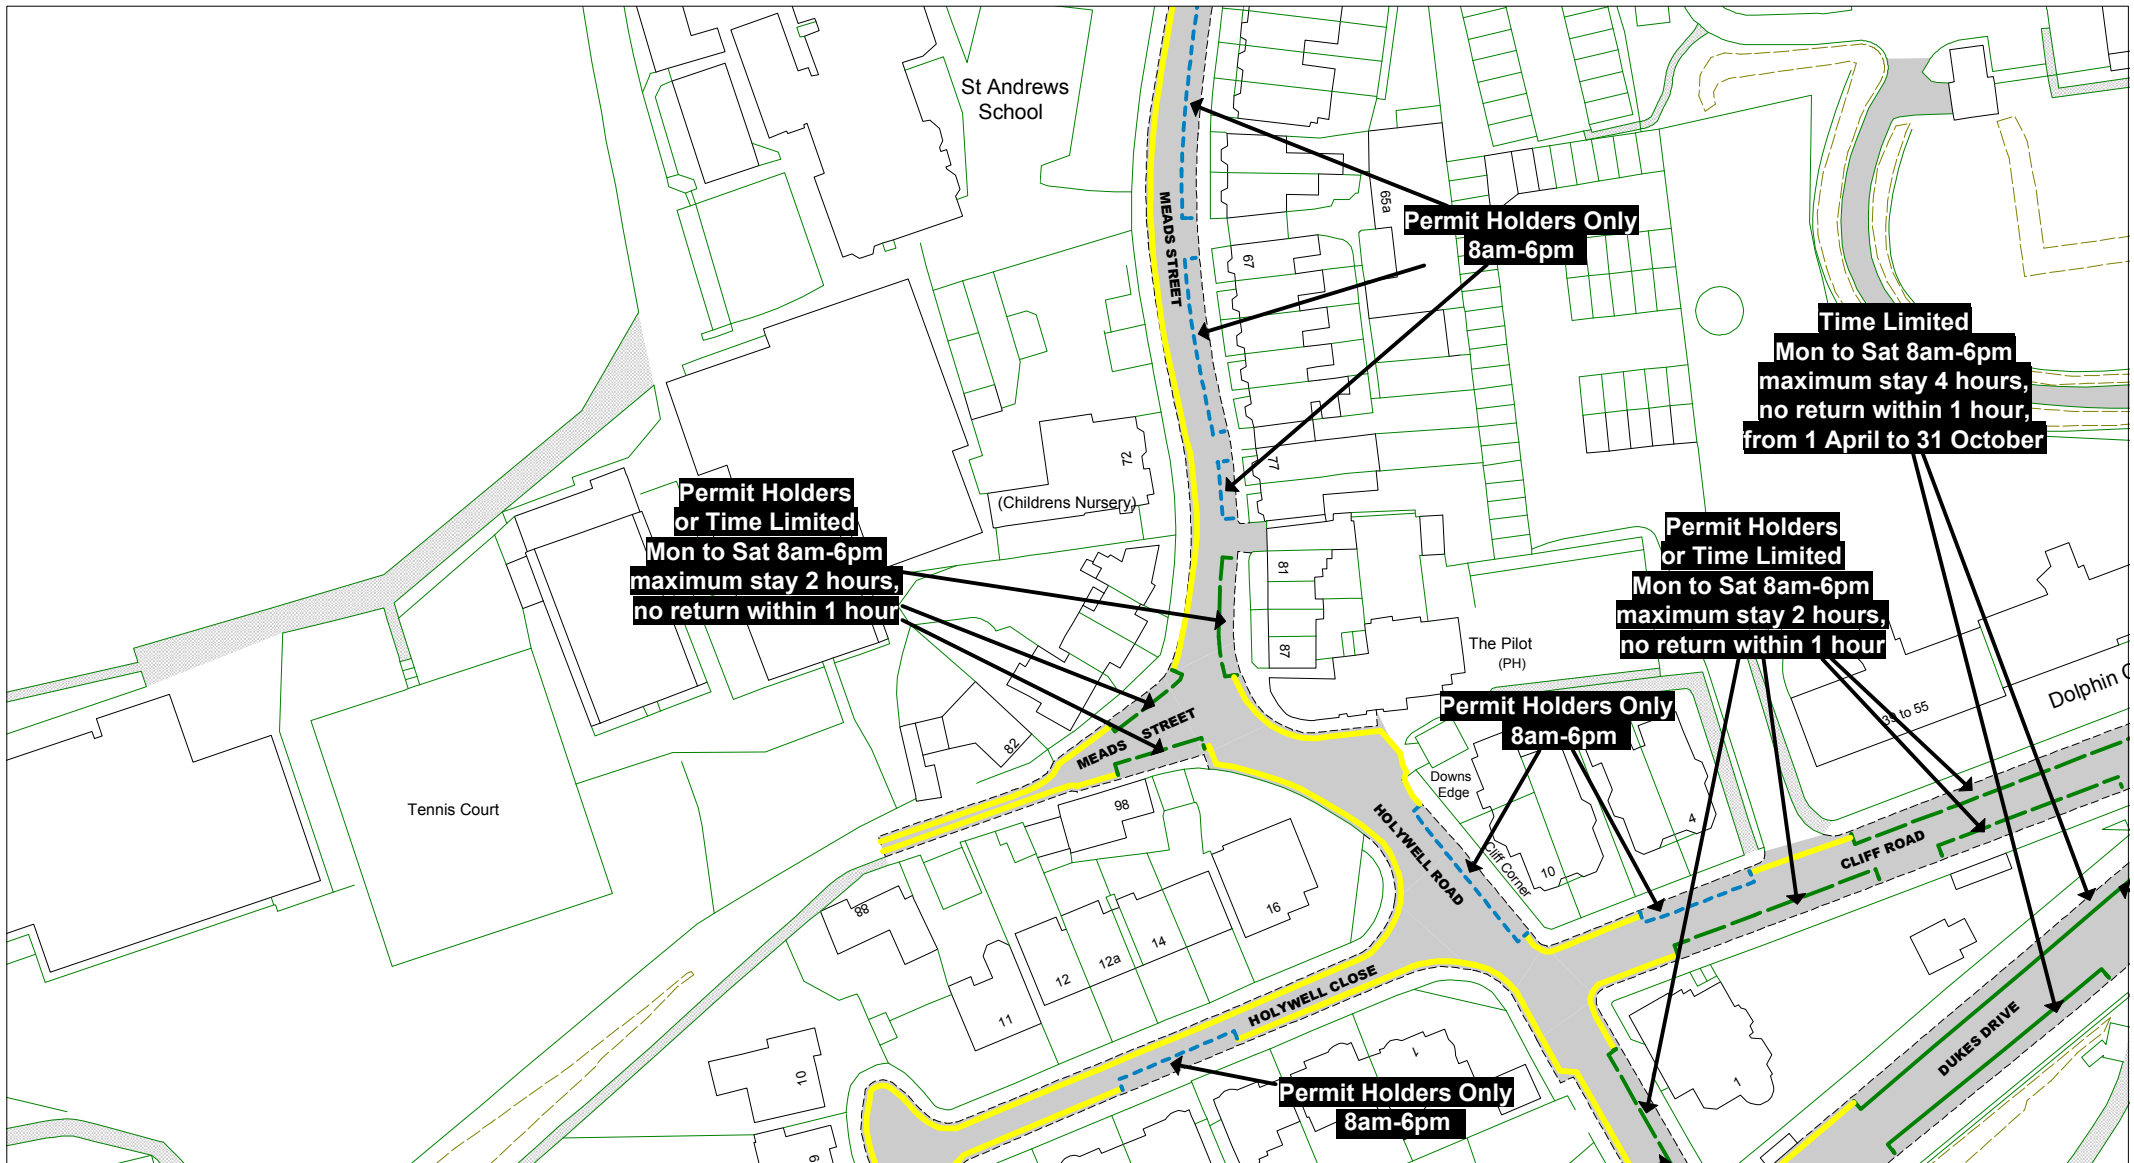

© Crown copyright. All rights reserved
East Sussex County Council
Licence No. 100019601 2019

The East Sussex (Eastbourne)
(Parking Places, Waiting
and Loading Restrictions)
Traffic Regulation Order 2021

AREA E

Key to Non TRO Items

- Pedestrian Crossing (controlled area)
- Pedestrian Crossing Point
- Bus Stop/ Stand Clearway

Key to TRO Restriction Types

- No Waiting at Any Time
- No Waiting
- No Loading At Any Time
- No Loading
- Pay and Display
- Resident Permit Holders Only
- Permit Holders Only
- Permit Holders or Pay and Display
- Permit Holders or Time Limited
- Loading/Unloading Only and Taxi Only
- Disabled Badge Holders Only
- Taxi Only
- Motorcycles Only
- Loading/ Unloading Only
- Limited Waiting
- Ambulance Only
- Doctors Only
- Buses Only
- No Stopping
- On Entrance Markings
- No Waiting Vehicles over 5 tonnes gross weight
- No Stopping on Footway or Verge

Key to Labels

- Permanent TRO restriction
- Non TRO item

Adjacent Map Tile

- OR173
- OS172
- OS174
- OT173

SCALE 1 : 1000

DATE 07/07/2020

Tile Ref: OS173
Revision: 0