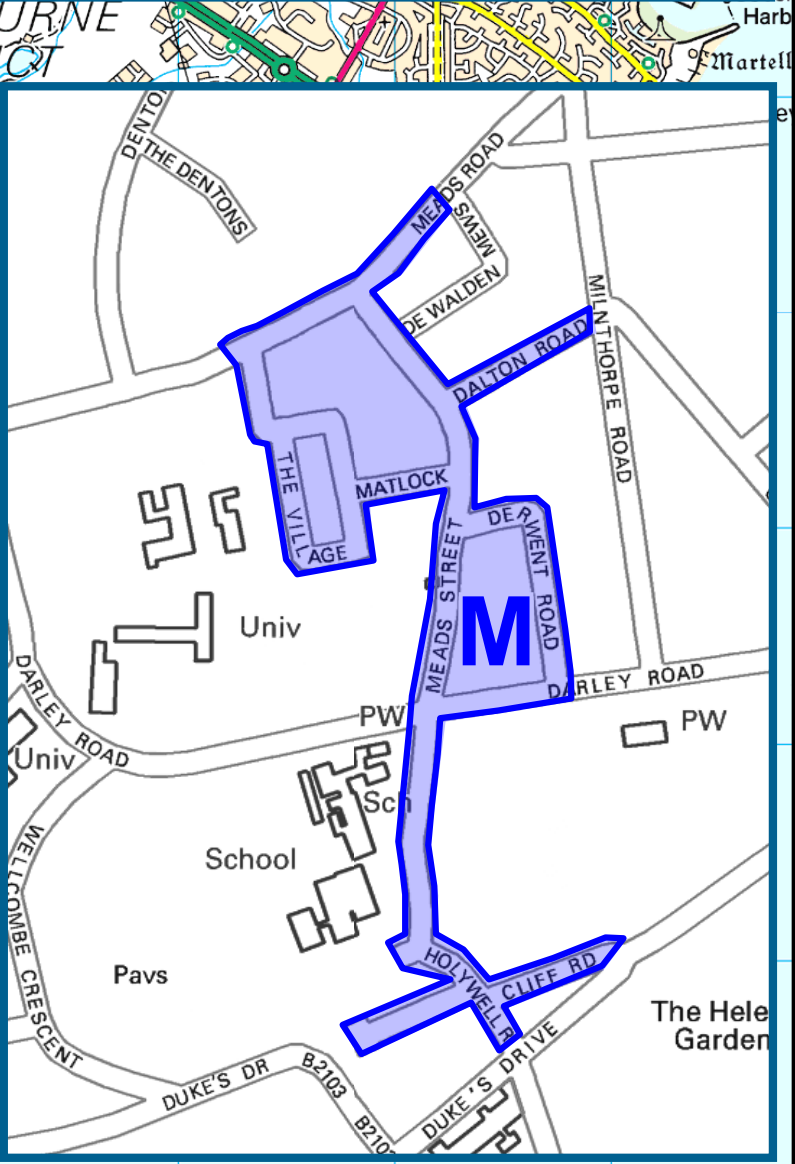

The East Sussex (Eastbourne)
(Parking Places, Waiting
and Loading Restrictions)
Traffic Regulation Order 2021

Eastbourne Permit Zones J, R and M