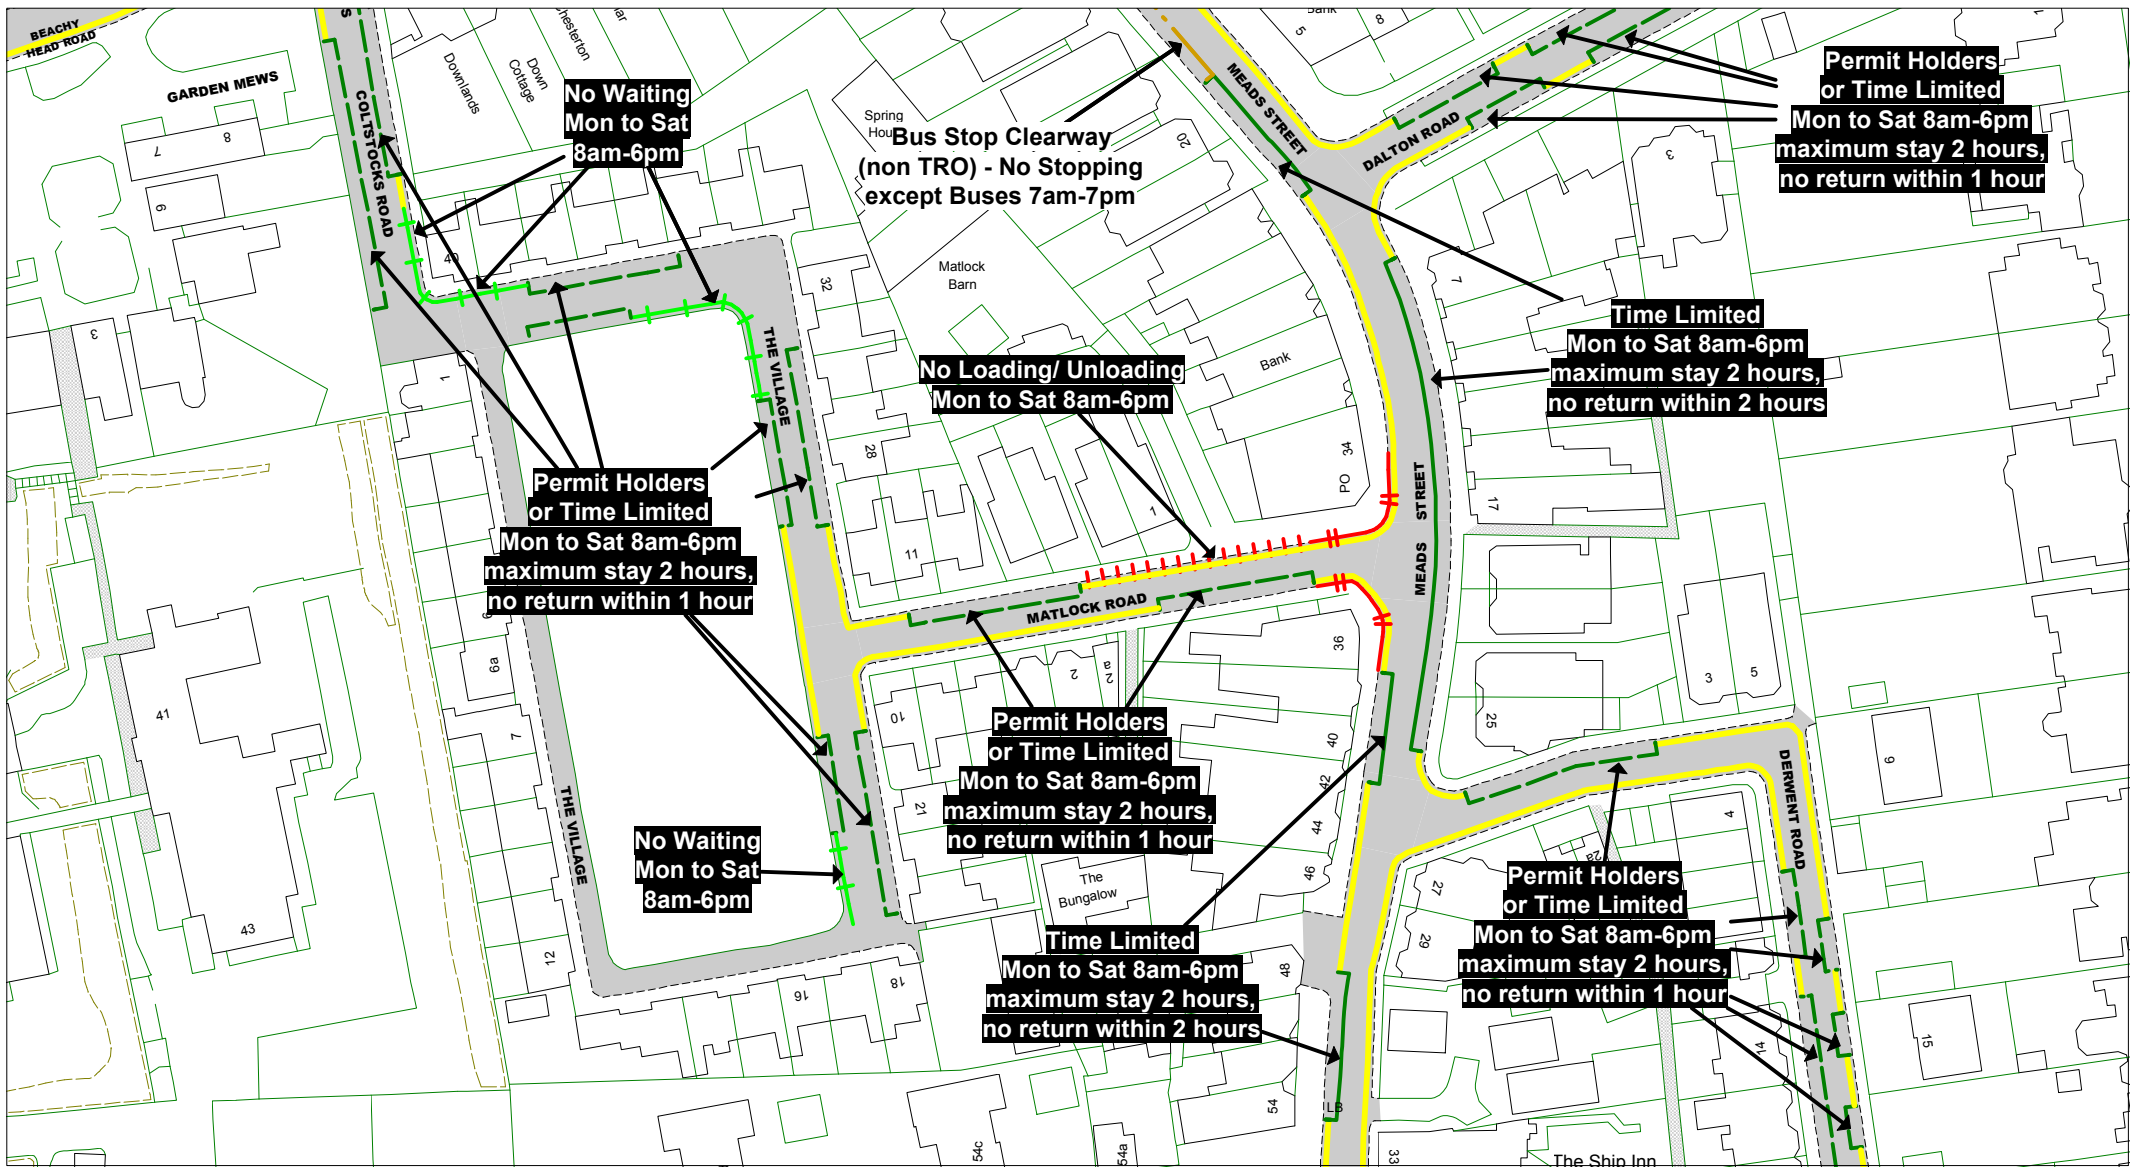

© Crown copyright. All rights reserved
East Sussex County Council
Licence No. 100019601 2019

The East Sussex (Eastbourne)
(Parking Places, Waiting
and Loading Restrictions)
Traffic Regulation Order 2021

AREA E

Key to Non TRO Items

	Pedestrian Crossing (controlled area)
	Pedestrian Crossing Point
	Bus Stop/ Stand Clearway

Key to TRO Restriction Types

	No Waiting at Any Time
	No Waiting
	No Loading At Any Time
	No Loading
	Pay and Display
	Resident Permit Holders Only
	Permit Holders Only
	Permit Holders or Pay and Display
	Permit Holders or Time Limited
	Loading/Unloading Only and Taxi Only
	Disabled Badge Holders Only

	Taxi Only
	Motorcycles Only
	Loading/ Unloading Only
	Limited Waiting
	Ambulance Only
	Doctors Only
	Buses Only
	No Stopping On Entrance Markings
	No Waiting Vehicles over 5 tonnes gross weight
	No Stopping on Footway or Verge

Key to Labels

	Permanent TRO restriction
	Non TRO item

Adjacent Map Tile

OP173
OQ172
OR173

W N E
S

SCALE	1 : 1000
DATE	07/07/2020

Tile Ref: OQ173
Revision: 0