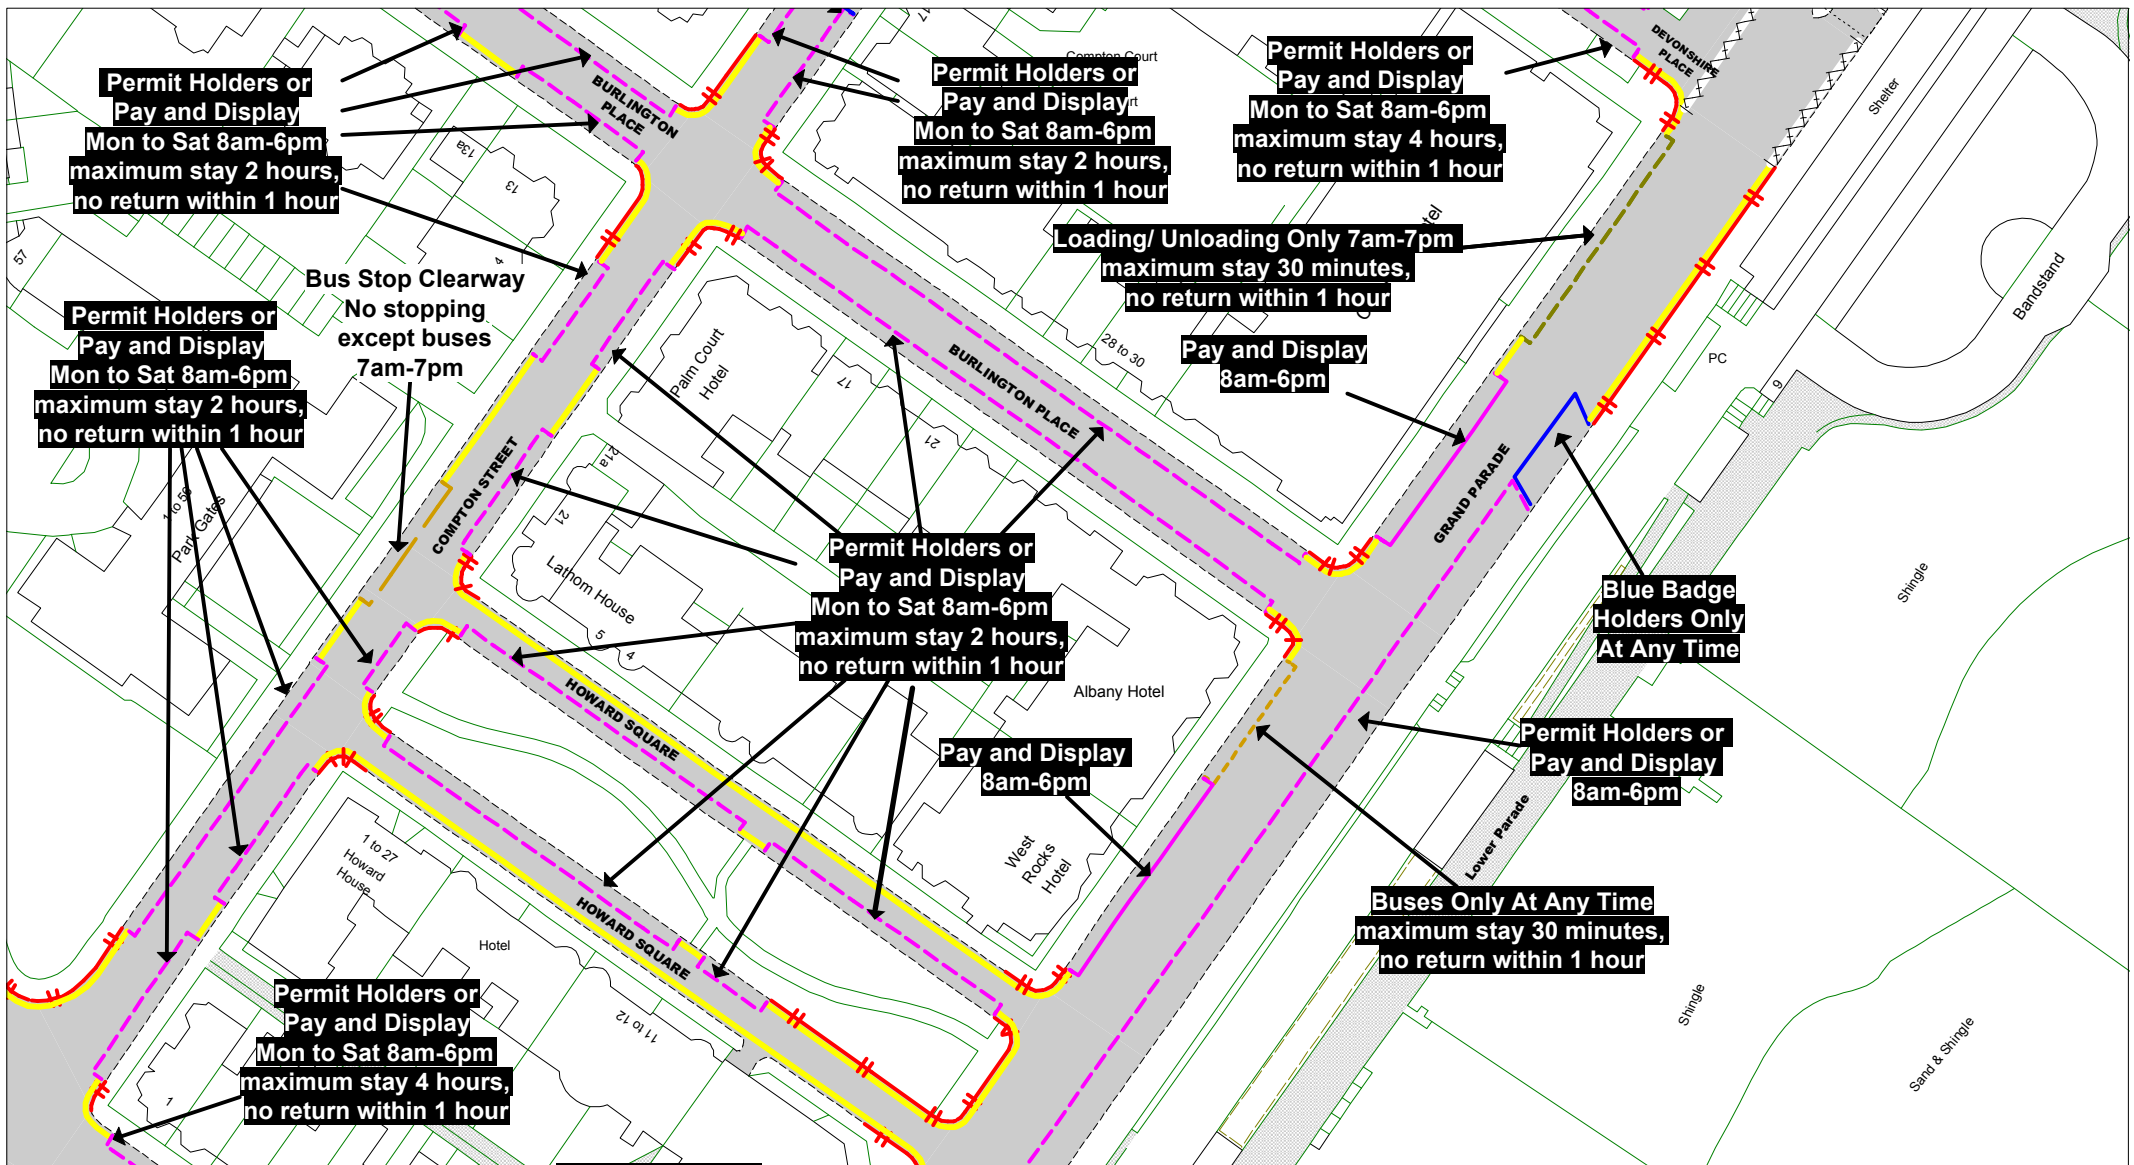

Key to Labels

- Permanent TRO restriction
- Non TRO item

Adjacent Map Tile

-
-
-
-

SCALE 1 : 1000
 DATE 07/07/2020
 Tile Ref: OJ178
 Revision: 0

© Crown copyright. All rights reserved
 East Sussex County Council
 Licence No. 100019601 2019