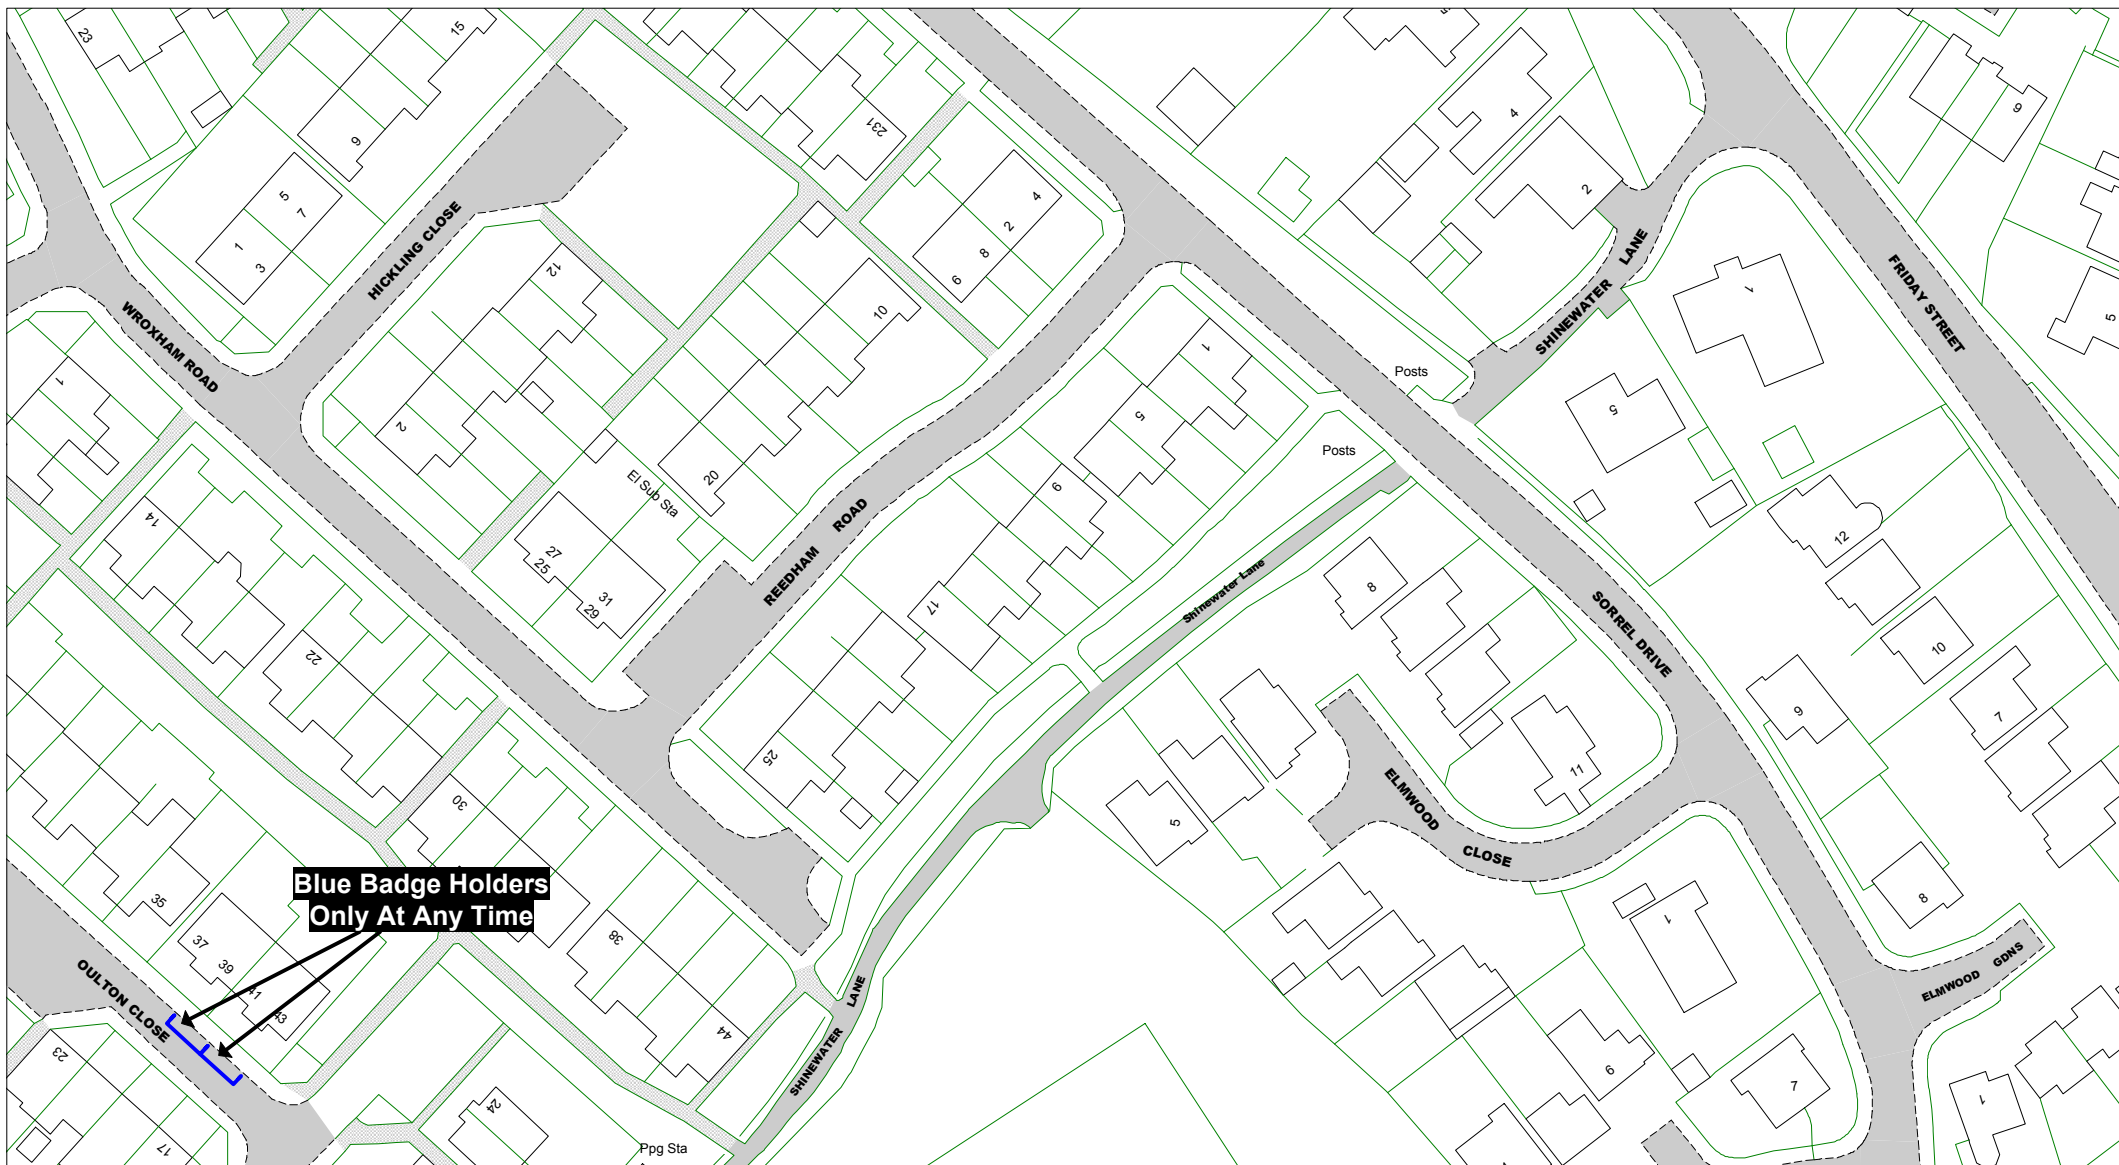

Key to Labels

- Permanent TRO restriction
- Non TRO item

Adjacent Map Tile

- NL176
- NL178
- NL177
- NM177

SCALE 1 : 1000
 DATE 07/07/2020

Tile Ref: NL177
 Revision: 0

**Blue Badge Holders
Only At Any Time**