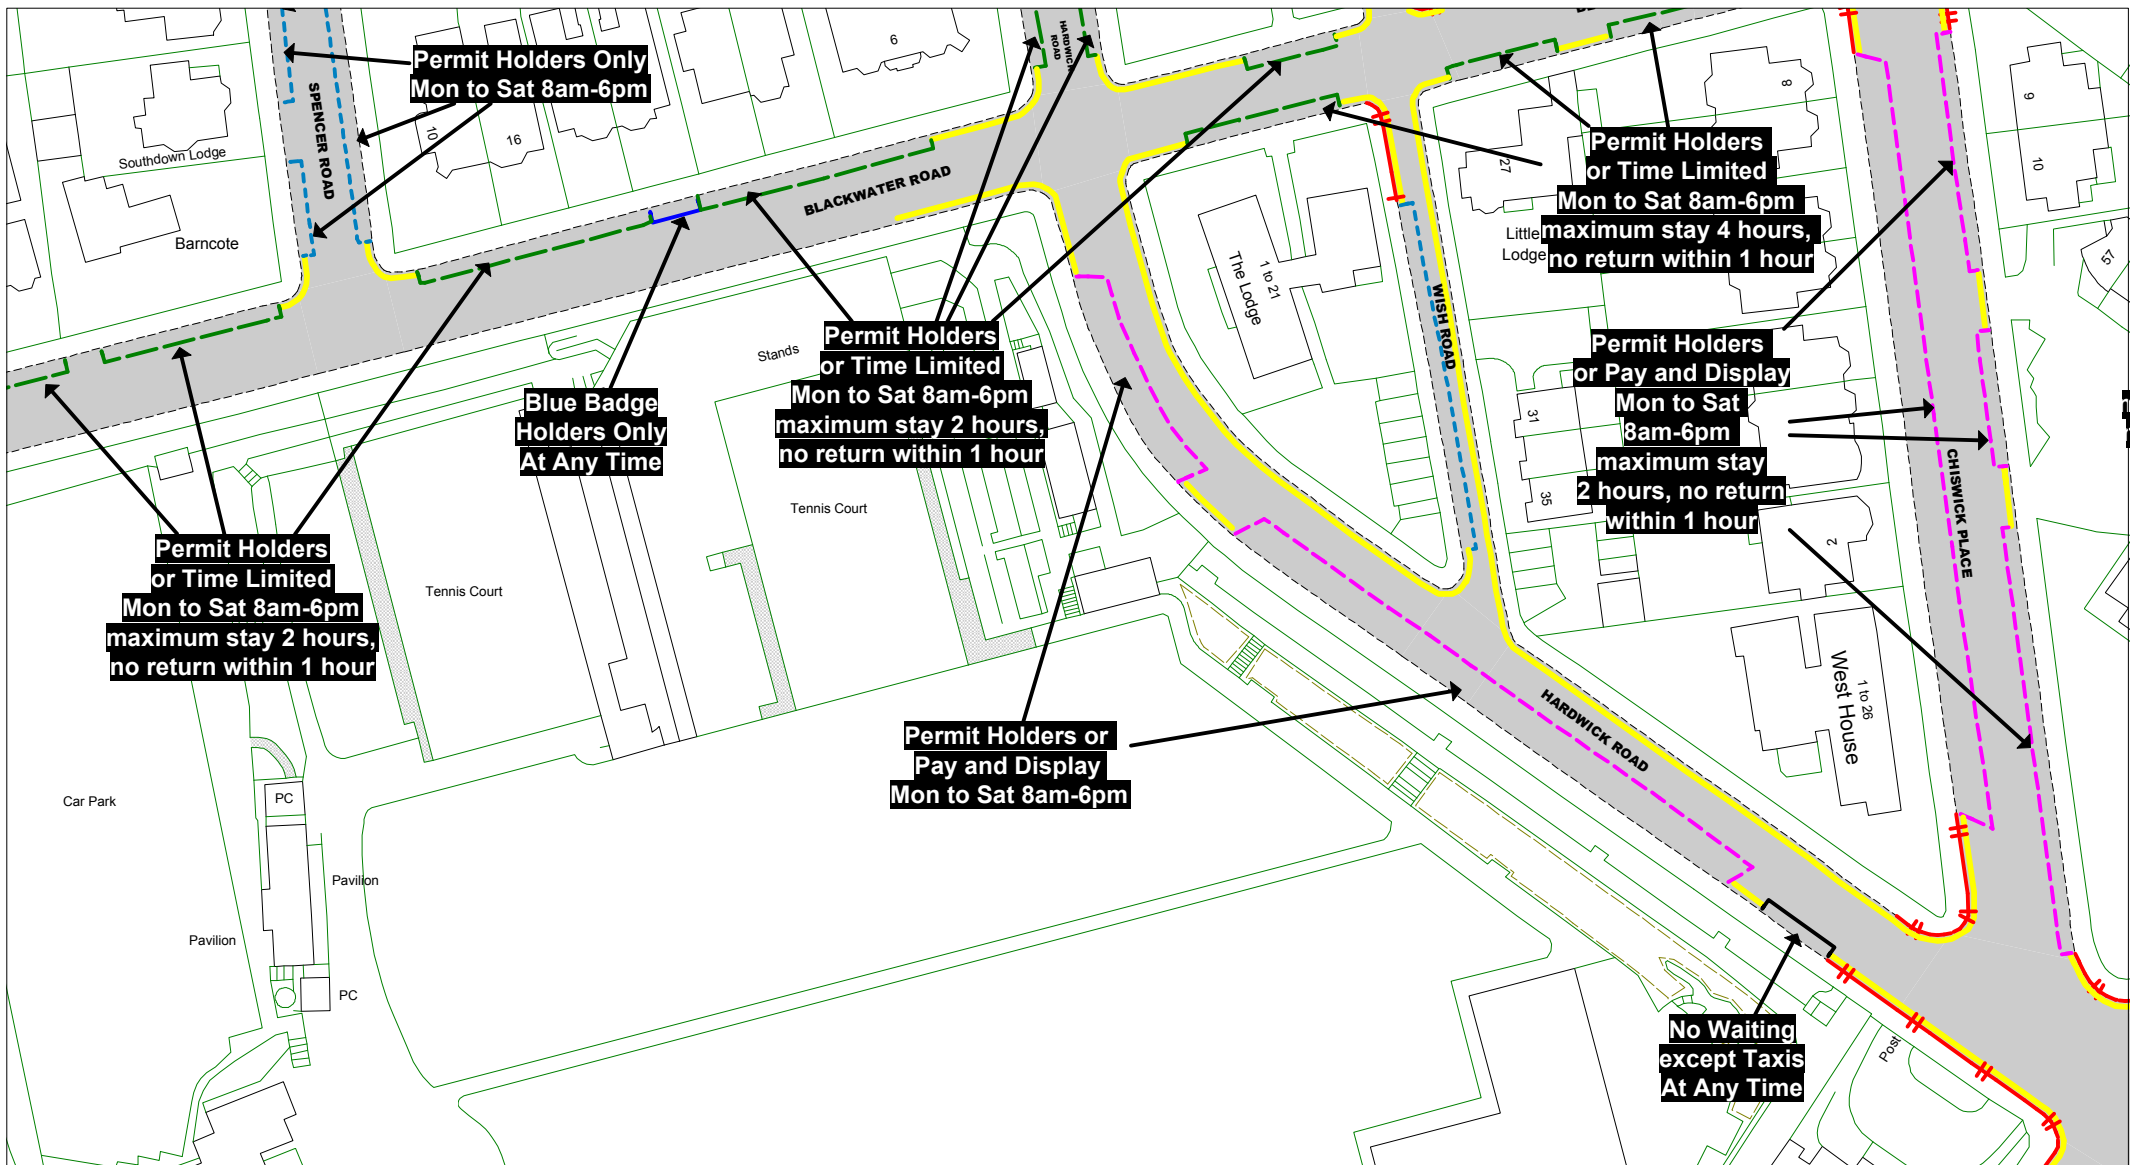

© Crown copyright. All rights reserved
East Sussex County Council
Licence No. 100019601 2019

The East Sussex (Eastbourne)
(Parking Places, Waiting
and Loading Restrictions)
Traffic Regulation Order 2021

AREA TC

Key to Non TRO Items

- Pedestrian Crossing (controlled area)
- Pedestrian Crossing Point
- Bus Stop/ Stand Clearway

Key to TRO Restriction Types

- No Waiting at Any Time
- No Waiting
- No Loading At Any Time
- No Loading
- Pay and Display
- Resident Permit Holders Only
- Permit Holders Only
- Permit Holders or Pay and Display
- Permit Holders or Time Limited
- Loading/Unloading Only and Taxi Only
- Disabled Badge Holders Only

- Taxi Only
- Motorcycles Only
- Loading/Unloading Only
- Limited Waiting
- Ambulance Only
- Doctors Only
- Buses Only
- No Stopping On Entrance Markings
- No Waiting Vehicles over 5 tonnes gross weight
- No Stopping on Footway or Verge

Key to Labels

- Permanent TRO restriction
- Non TRO item

Adjacent Map Tile

- OJ177
- OK176
- OK178
- OL177

SCALE 1 : 1000

DATE 07/07/2020

Tile Ref: OK177
Revision: 0