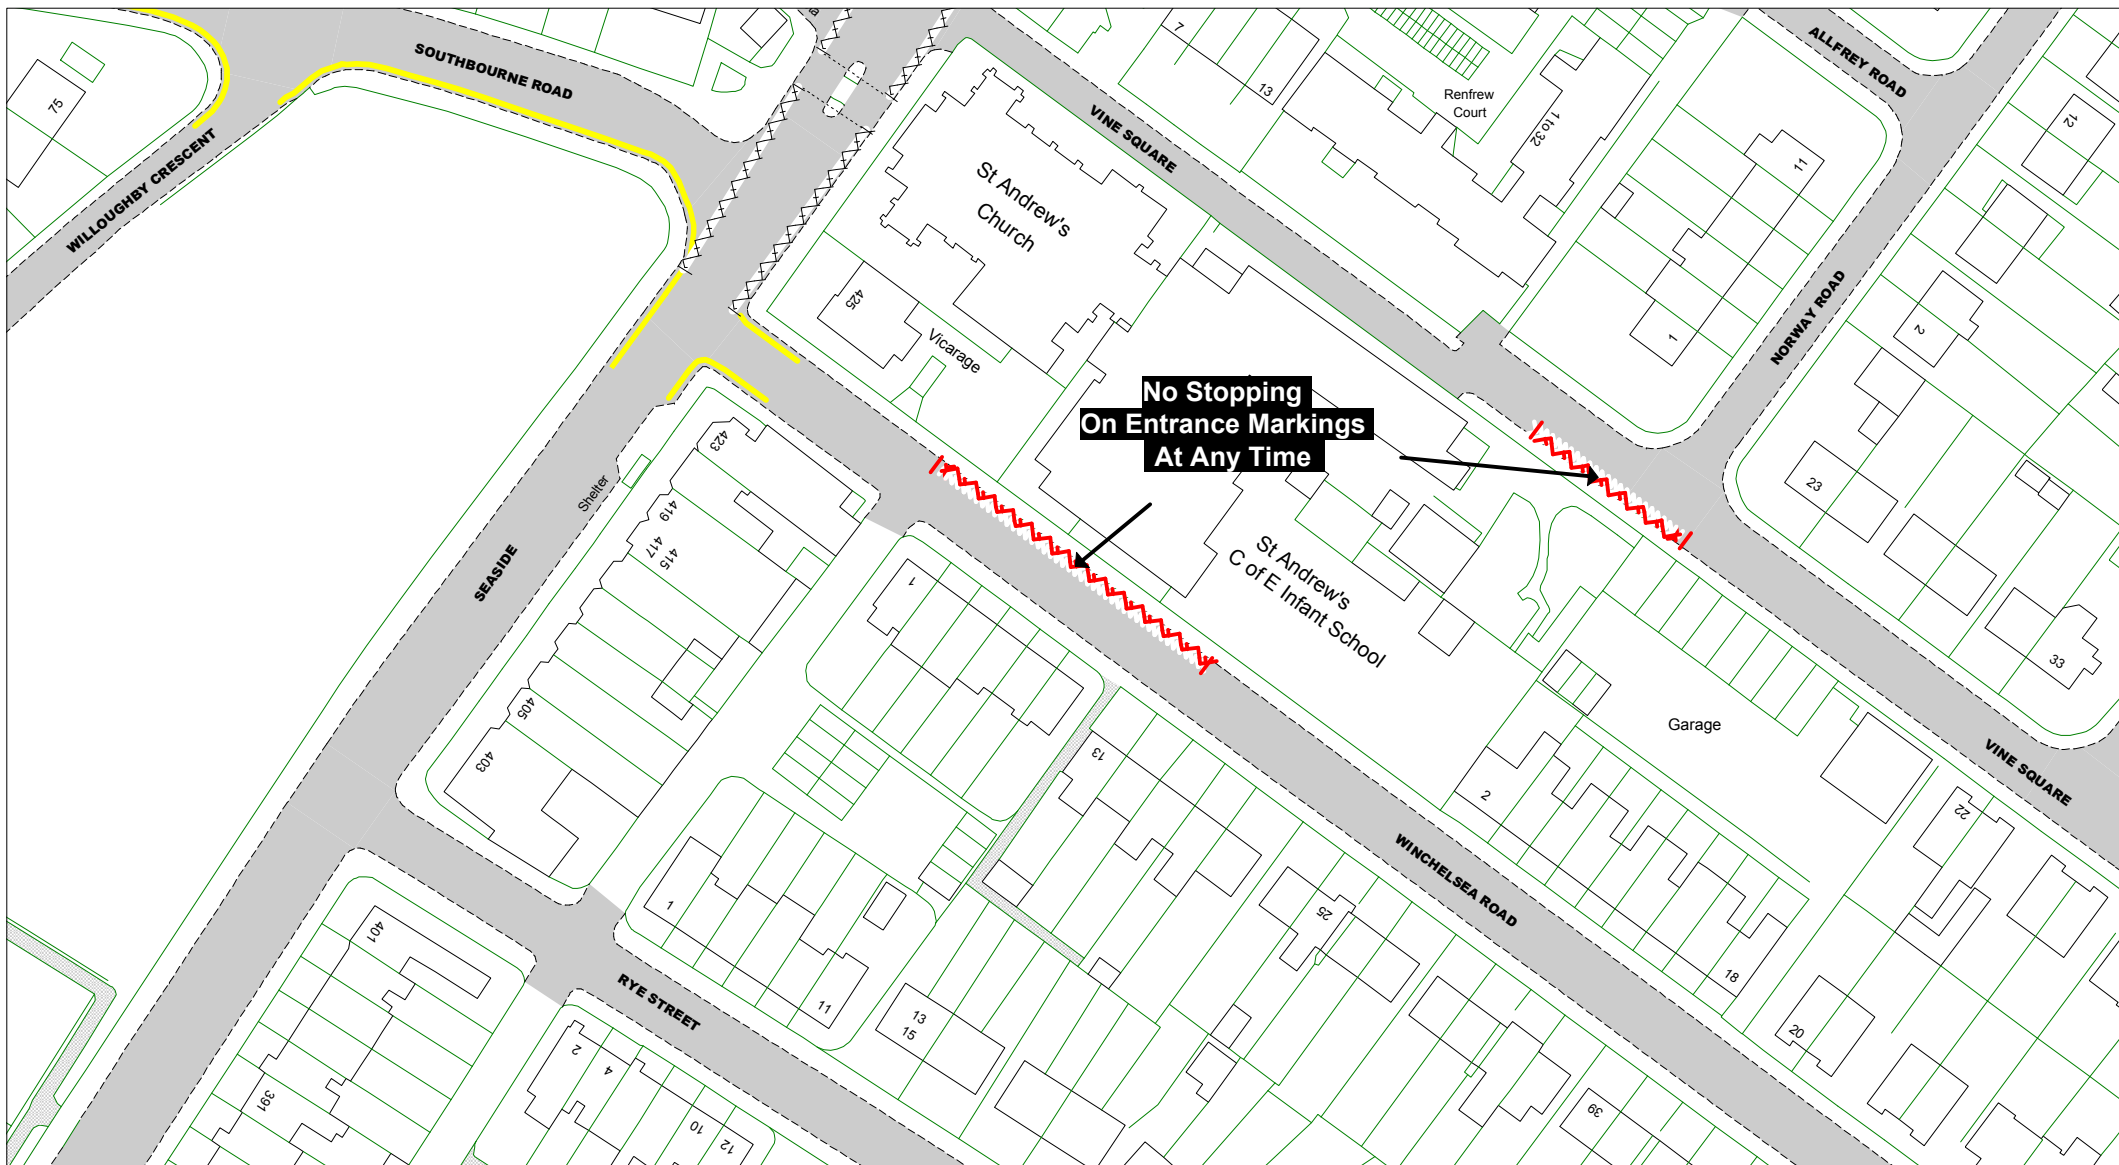

Key to Labels

- Permanent TRO restriction
- Non TRO item

Adjacent Map Tile

NP186

NR186

SCALE 1 : 1000

DATE 07/07/2020

Tile Ref: NQ186
 Revision: 0