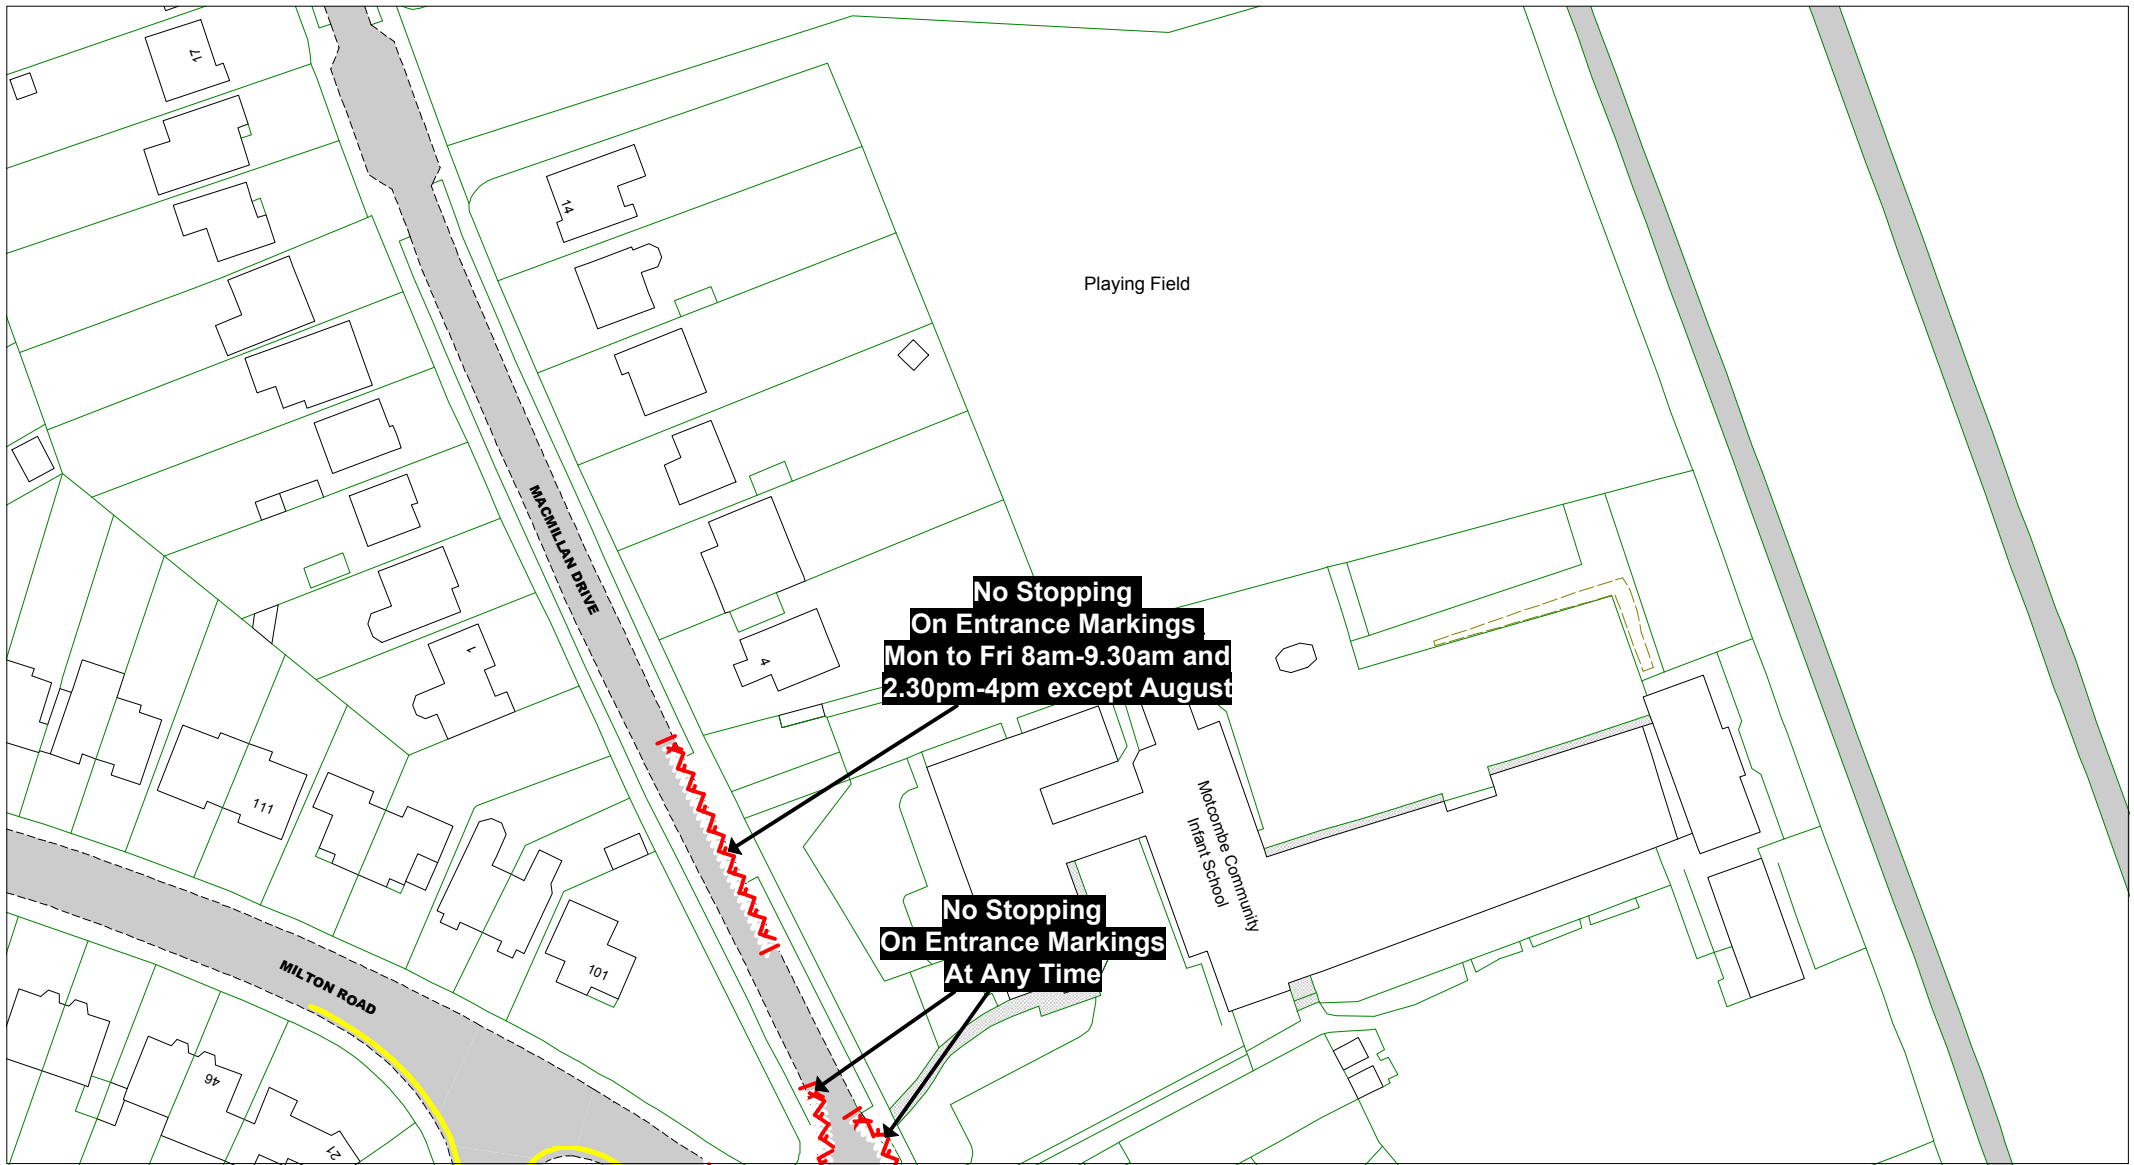

Key to Labels

- Permanent TRO restriction
- Non TRO item

Adjacent Map Tile

- NY172
- NZ171
- NZ173
- OA172

SCALE 1 : 1000

DATE 07/07/2020

Tile Ref: NZ172
 Revision: 0

© Crown copyright. All rights reserved
 East Sussex County Council
 Licence No. 100019601 2019