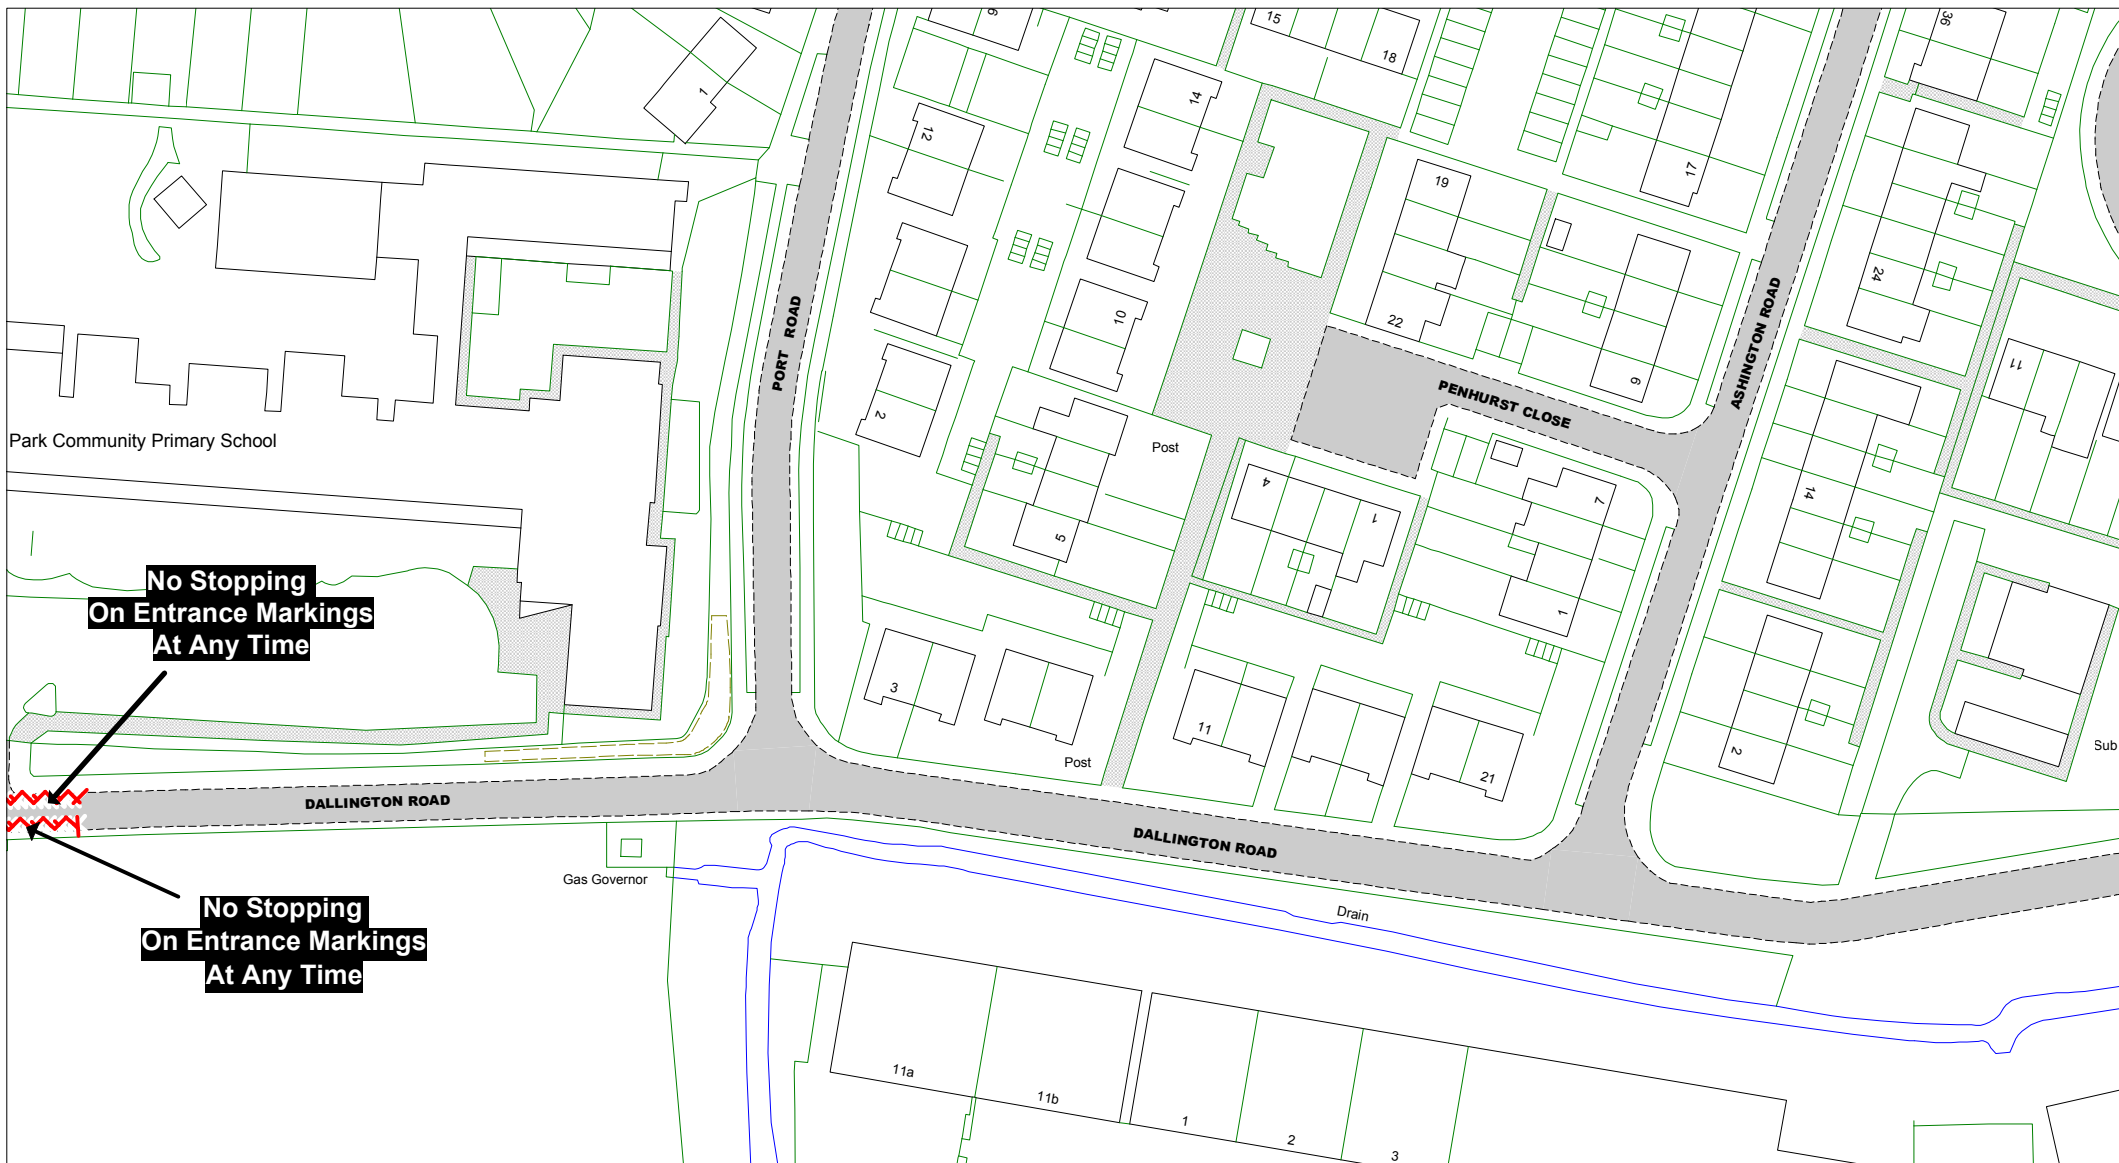

© Crown copyright. All rights reserved
East Sussex County Council
Licence No. 100019601 2019

The East Sussex (Eastbourne)
(Parking Places, Waiting
and Loading Restrictions)
Traffic Regulation Order 2021

AREA A

1. **Key to Non TRO Items**
2. Pedestrian Crossing (controlled area)
   - Pedestrian Crossing Point
   - Bus Stop/ Stand Clearway

Key to TRO Restriction Types

- No Waiting at Any Time
- No Waiting
- No Loading At Any Time
- No Loading
- Pay and Display
- Resident Permit Holders Only
- Permit Holders Only
- Permit Holders or Pay and Display
- Permit Holders or Time Limited
- Loading/Unloading Only and Taxi Only
- Disabled Badge Holders Only
- Taxi Only
- Motorcycles Only
- Loading/ Unloading Only
- Limited Waiting
- Ambulance Only
- Doctors Only
- Buses Only
- No Stopping On Entrance Markings
- No Waiting Vehicles over 5 tonnes gross weight
- No Stopping on Footway or Verge

Key to Labels

- Permanent TRO restriction
- Non TRO item

Adjacent Map Tile

- NL176
- NL178
- NL177
- NM177

SCALE 1 : 1000
DATE 07/07/2020

Tile Ref: NL177
Revision: 0