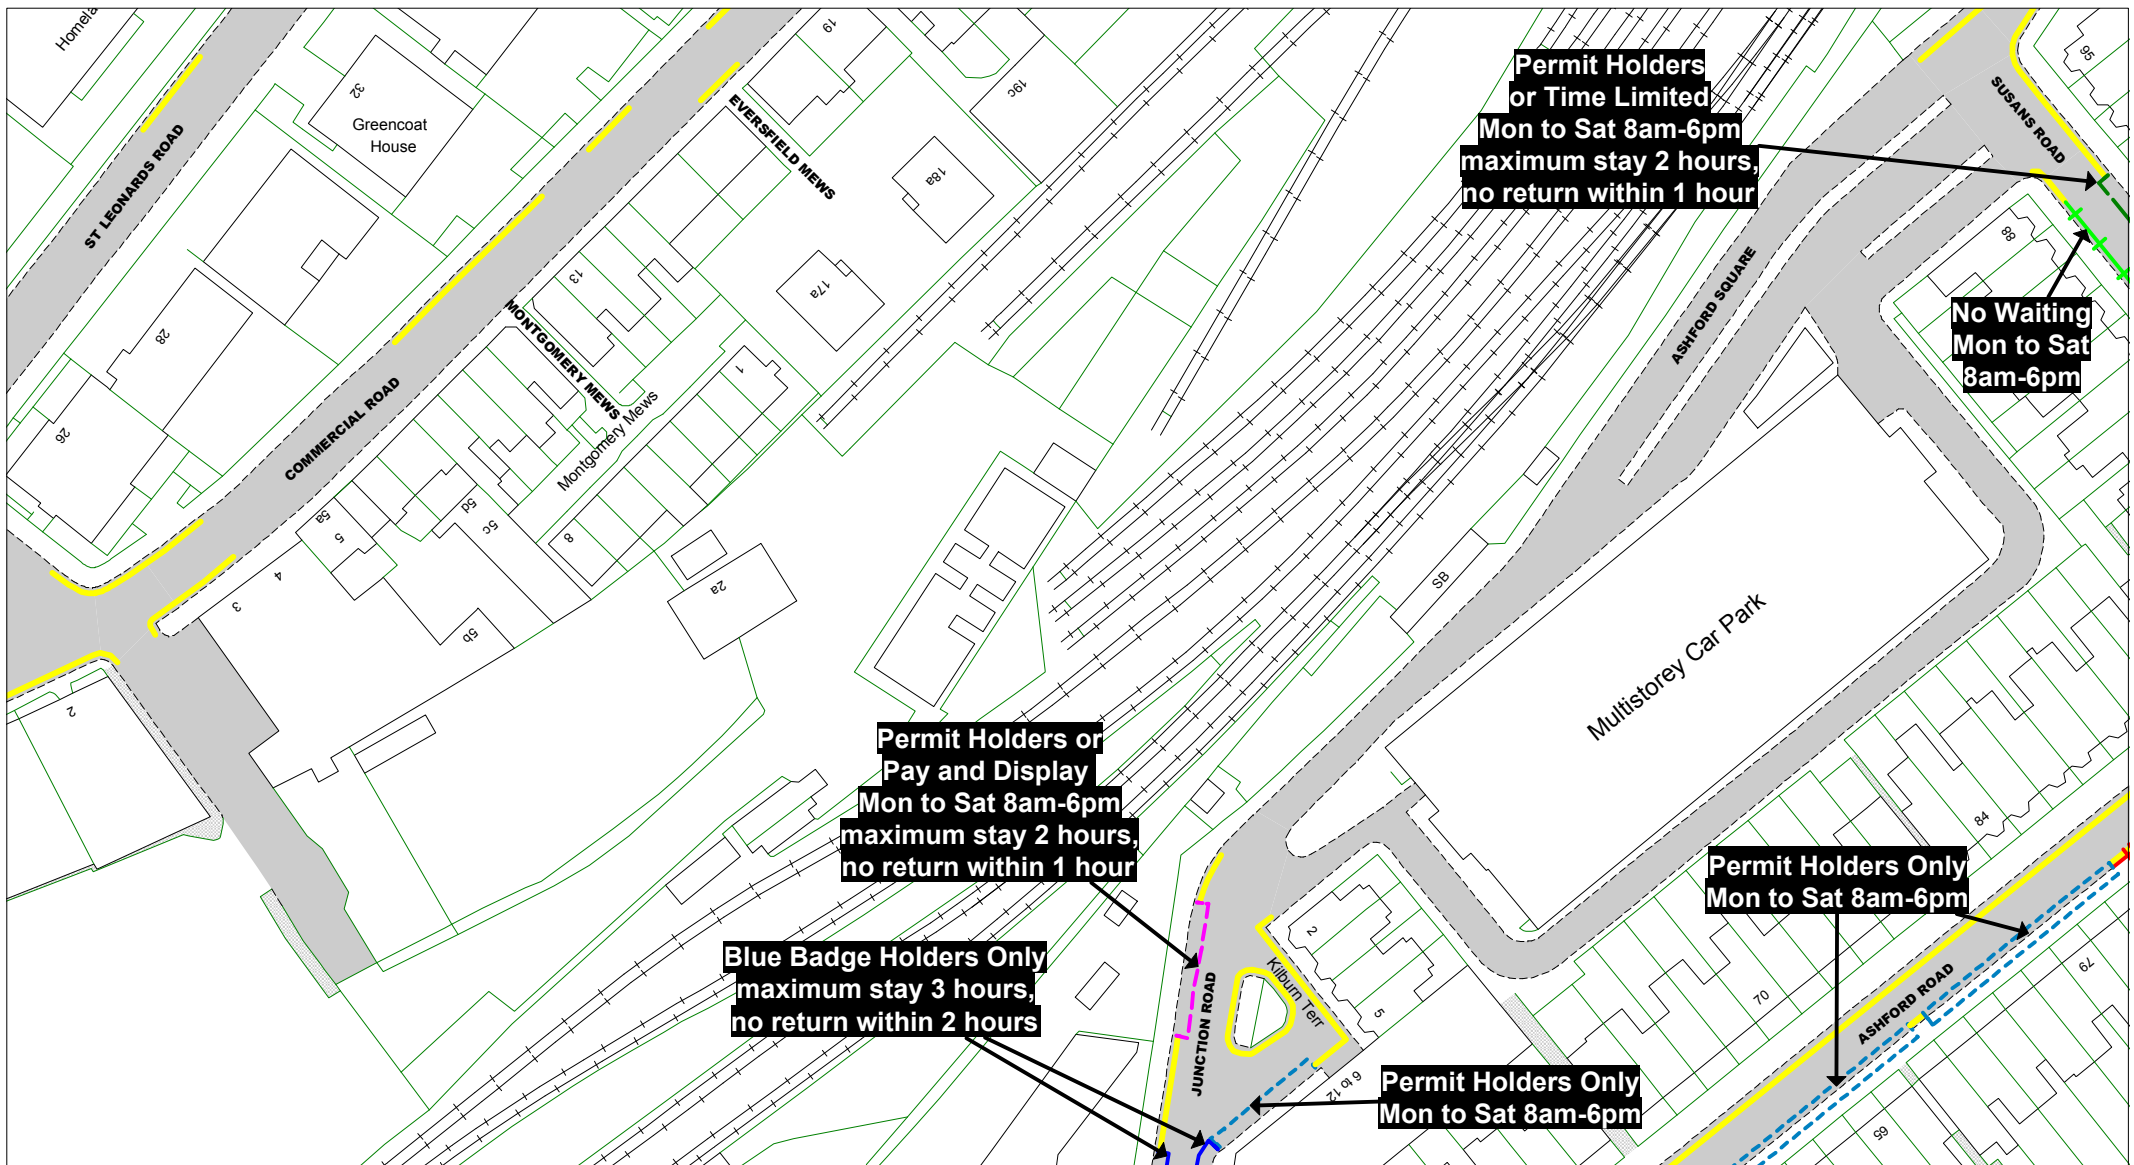

© Crown copyright. All rights reserved
East Sussex County Council
Licence No. 100019601 2019

The East Sussex (Eastbourne)
(Parking Places, Waiting
and Loading Restrictions)
Traffic Regulation Order 2021

AREA TC

Key to Non TRO Items

- Pedestrian Crossing (controlled area)
- Pedestrian Crossing Point
- Bus Stop/ Stand Clearway

Key to TRO Restriction Types

- No Waiting at Any Time
- No Waiting
- No Loading At Any Time
- No Loading
- Pay and Display
- Resident Permit Holders Only
- Permit Holders Only
- Permit Holders or Pay and Display
- Permit Holders or Time Limited
- Loading/Unloading Only and Taxi Only
- Disabled Badge Holders Only
- Taxi Only
- Motorcycles Only
- Loading/ Unloading Only
- Limited Waiting
- Ambulance Only
- Doctors Only
- Buses Only
- No Stopping On Entrance Markings
- No Waiting Vehicles over 5 tonnes gross weight
- No Stopping on Footway or Verge

Key to Labels

- Permanent TRO restriction
- Non TRO item

Adjacent Map Tile

- OE177
- OF176
- OF178
- OG177

SCALE 1 : 1000

DATE 07/07/2020

Tile Ref: OF177
Revision: 0