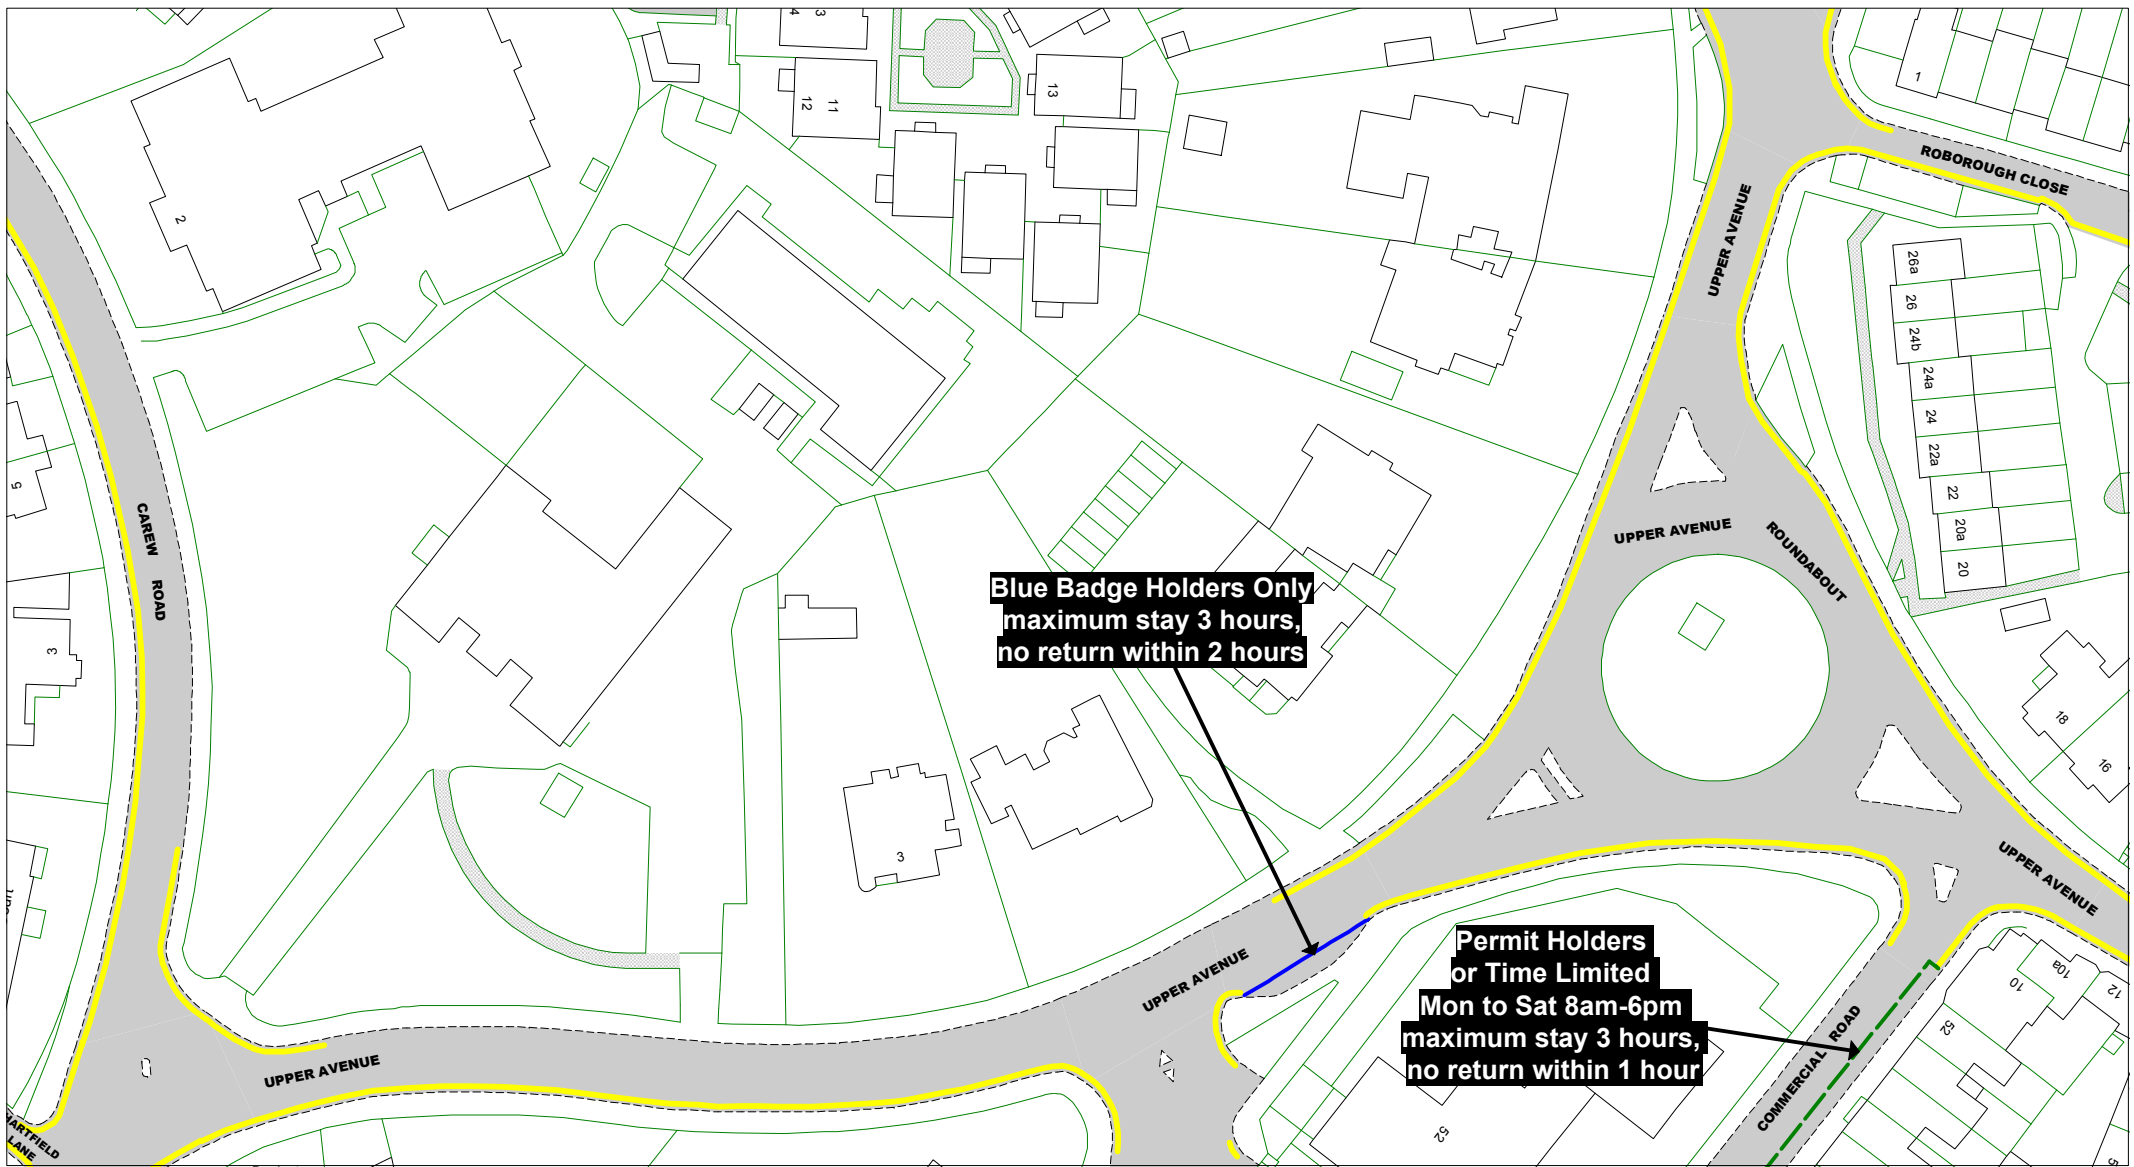

Key to Labels

- Permanent TRO restriction
- Non TRO item

Adjacent Map Tile

-
-
-
-

SCALE	1 : 1000
DATE	07/07/2020
Tile Ref:	OH179
Revision:	0

© Crown copyright. All rights reserved
 East Sussex County Council
 Licence No. 100019601 2019