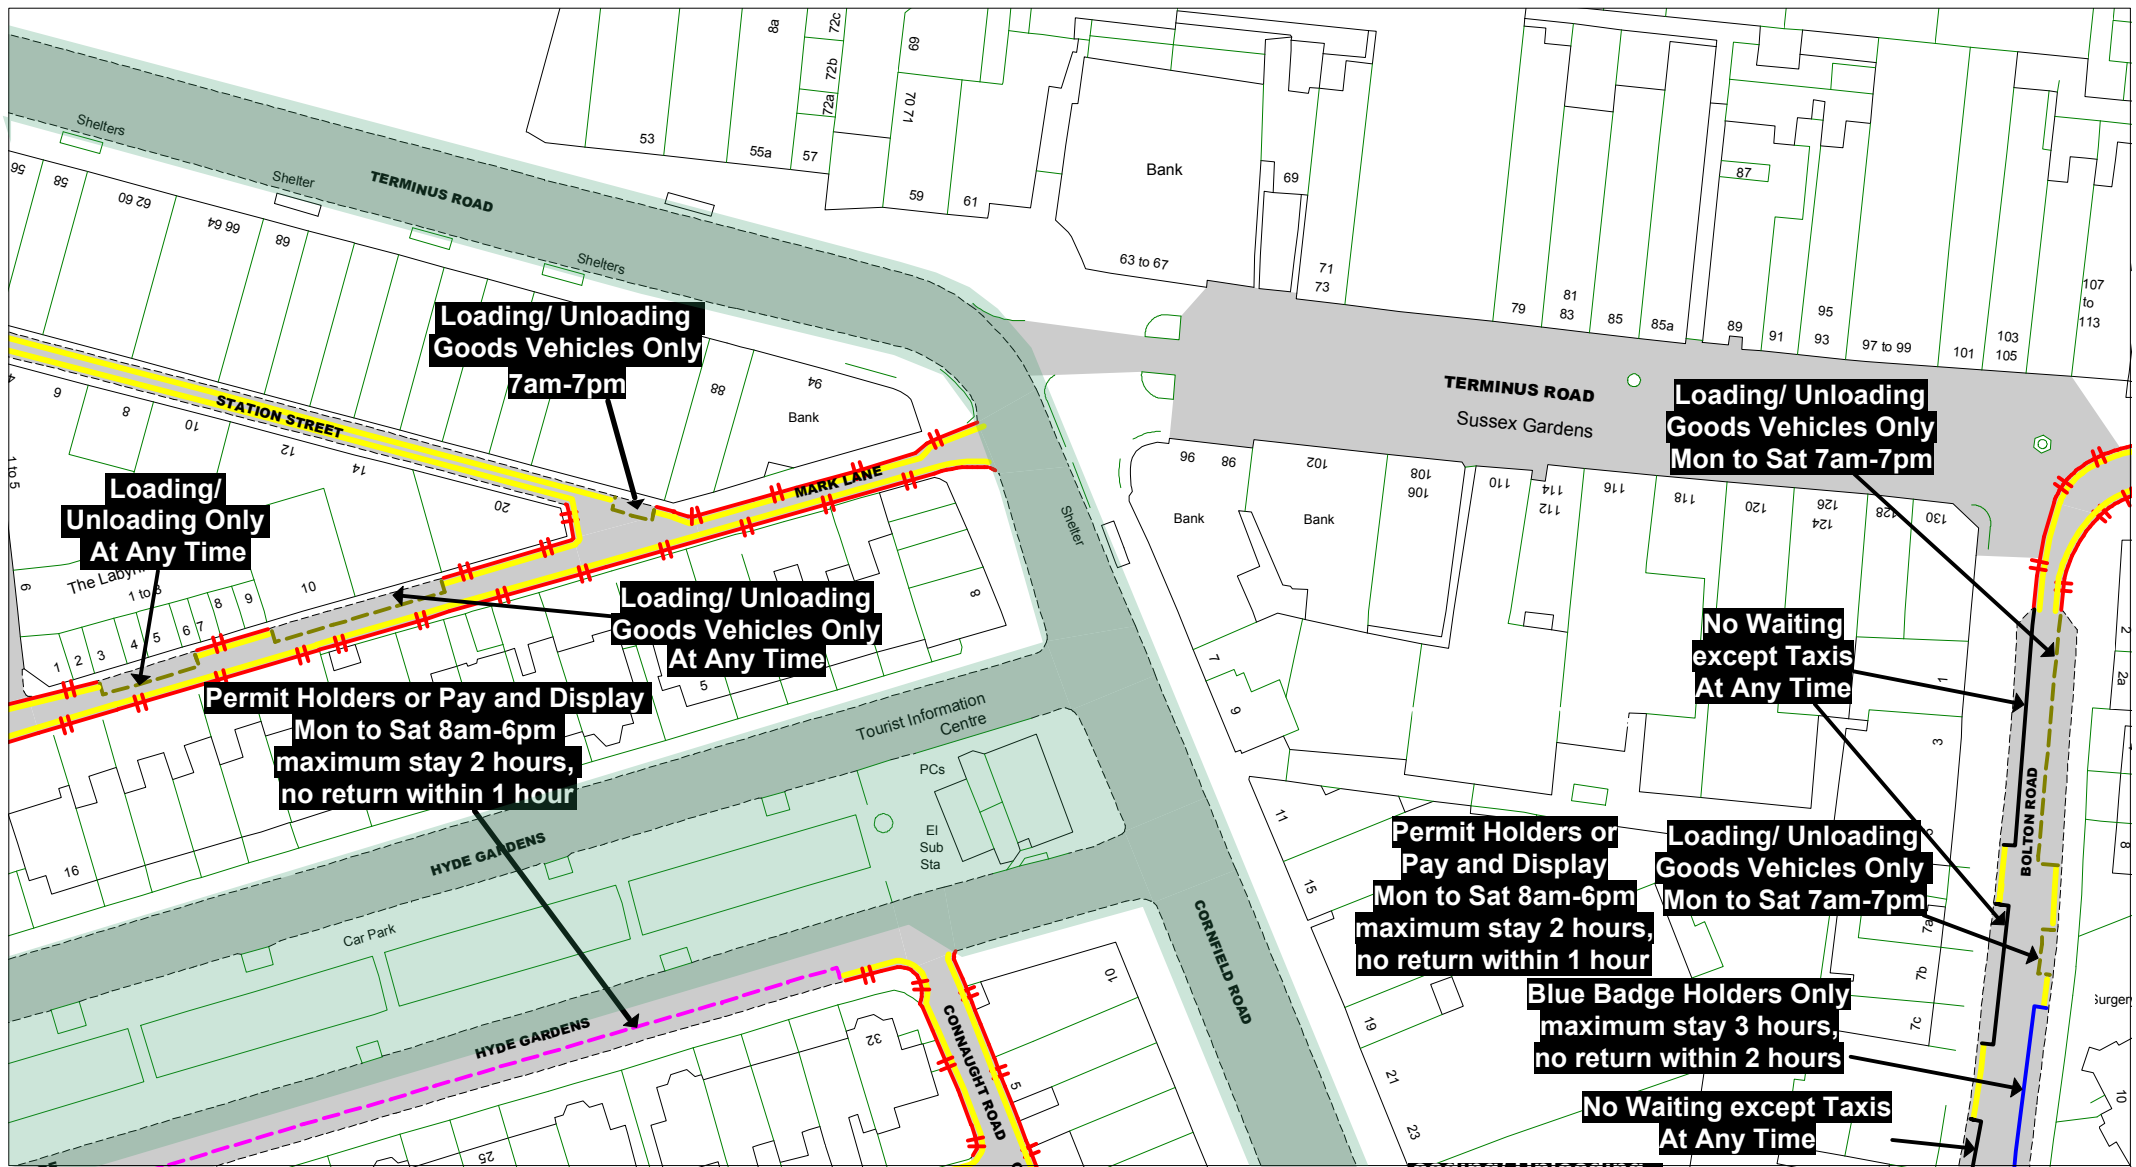

© Crown copyright. All rights reserved
East Sussex County Council
Licence No. 100019601 2019

The East Sussex (Eastbourne)
(Parking Places, Waiting
and Loading Restrictions)
Traffic Regulation Order 2021

AREA TC

1. **Key to Non TRO Items**
2. Pedestrian Crossing (controlled area)
   - Pedestrian Crossing Point
   - Bus Stop/ Stand Clearway

Key to TRO Restriction Types

- No Waiting at Any Time
- No Waiting
- No Loading At Any Time
- No Loading
- Pay and Display
- Resident Permit Holders Only
- Permit Holders Only
- Permit Holders or Pay and Display
- Permit Holders or Time Limited
- Loading/Unloading Only and Taxi Only
- Disabled Badge Holders Only

- Taxi Only
- Motorcycles Only
- Loading/ Unloading Only
- Limited Waiting
- Ambulance Only
- Doctors Only
- Buses Only
- No Stopping
- On Entrance Markings
- No Waiting Vehicles over 5 tonnes gross weight
- No Stopping on Footway or Verge

Key to Labels

- **ABCD** Permanent TRO restriction
- **ABCD** Non TRO item

Adjacent Map Tile

N
W —+— E
S

SCALE 1 : 1000

DATE 07/07/2020

Tile Ref: OH177
Revision: 0