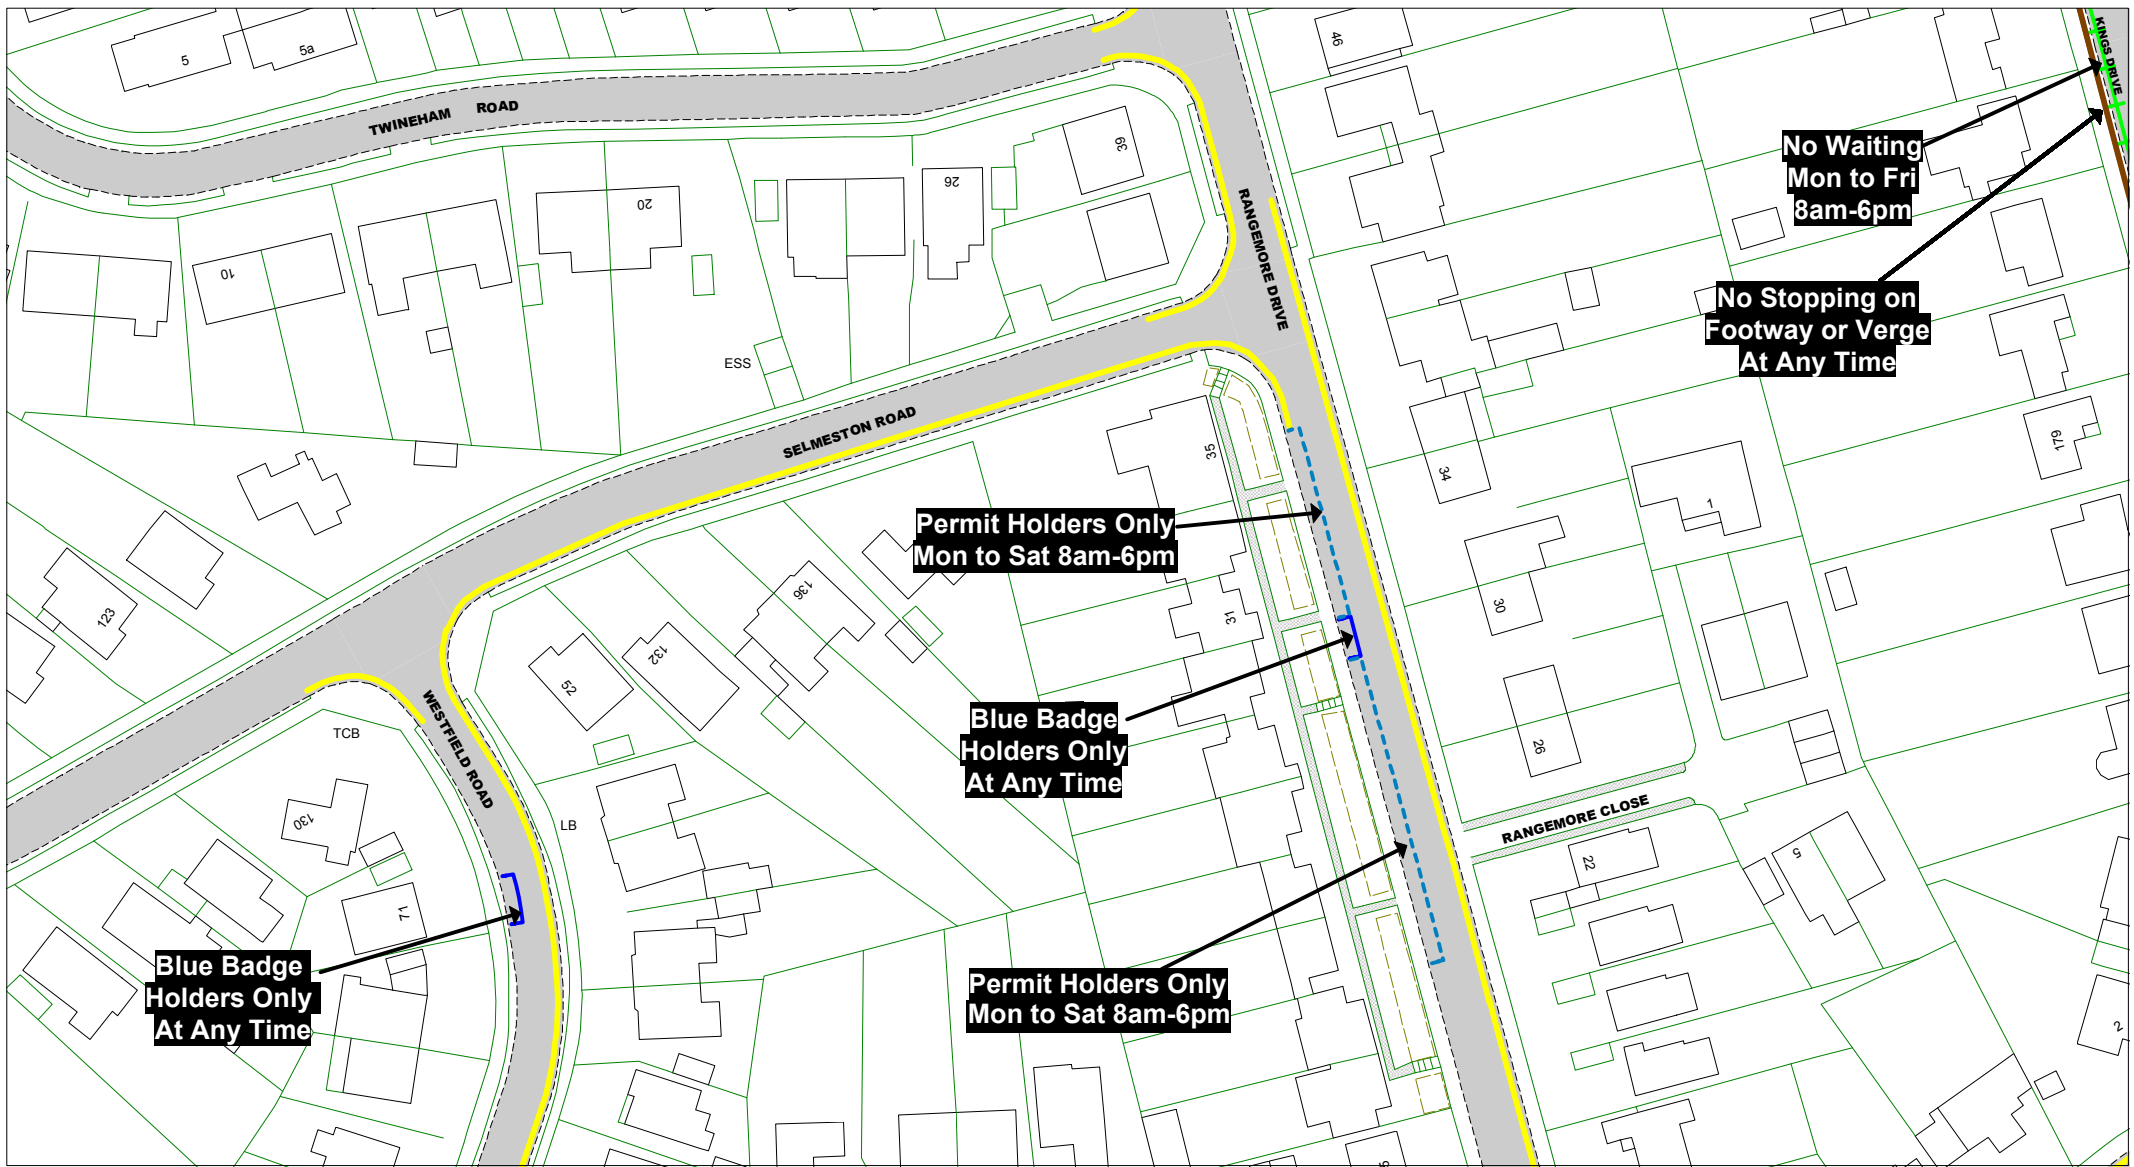

© Crown copyright. All rights reserved
East Sussex County Council
Licence No. 100019601 2019

The East Sussex (Eastbourne)
(Parking Places, Waiting
and Loading Restrictions)
Traffic Regulation Order 2021
AREA C

Key to Non TRO Items

- Pedestrian Crossing (controlled area)
- Pedestrian Crossing Point
- Bus Stop/ Stand Clearway

Key to TRO Restriction Types

- No Waiting at Any Time
- No Waiting
- No Loading At Any Time
- No Loading
- Pay and Display
- Resident Permit Holders Only
- Permit Holders Only
- Permit Holders or Pay and Display
- Permit Holders or Time Limited
- Loading/Unloading Only and Taxi Only
- Disabled Badge Holders Only

- Taxi Only
- Motorcycles Only
- Loading/ Unloading Only
- Limited Waiting
- Ambulance Only
- Doctors Only
- Buses Only
- No Stopping On Entrance Markings
- No Waiting Vehicles over 5 tonnes gross weight
- No Stopping on Footway or Verge

Key to Labels

Permanent TRO restriction

Non TRO item

Adjacent Map Tile

NT172

NU171

NU173

NV172

SCALE 1 : 1000

DATE 07/07/2020

Tile Ref: NU172
Revision: 0