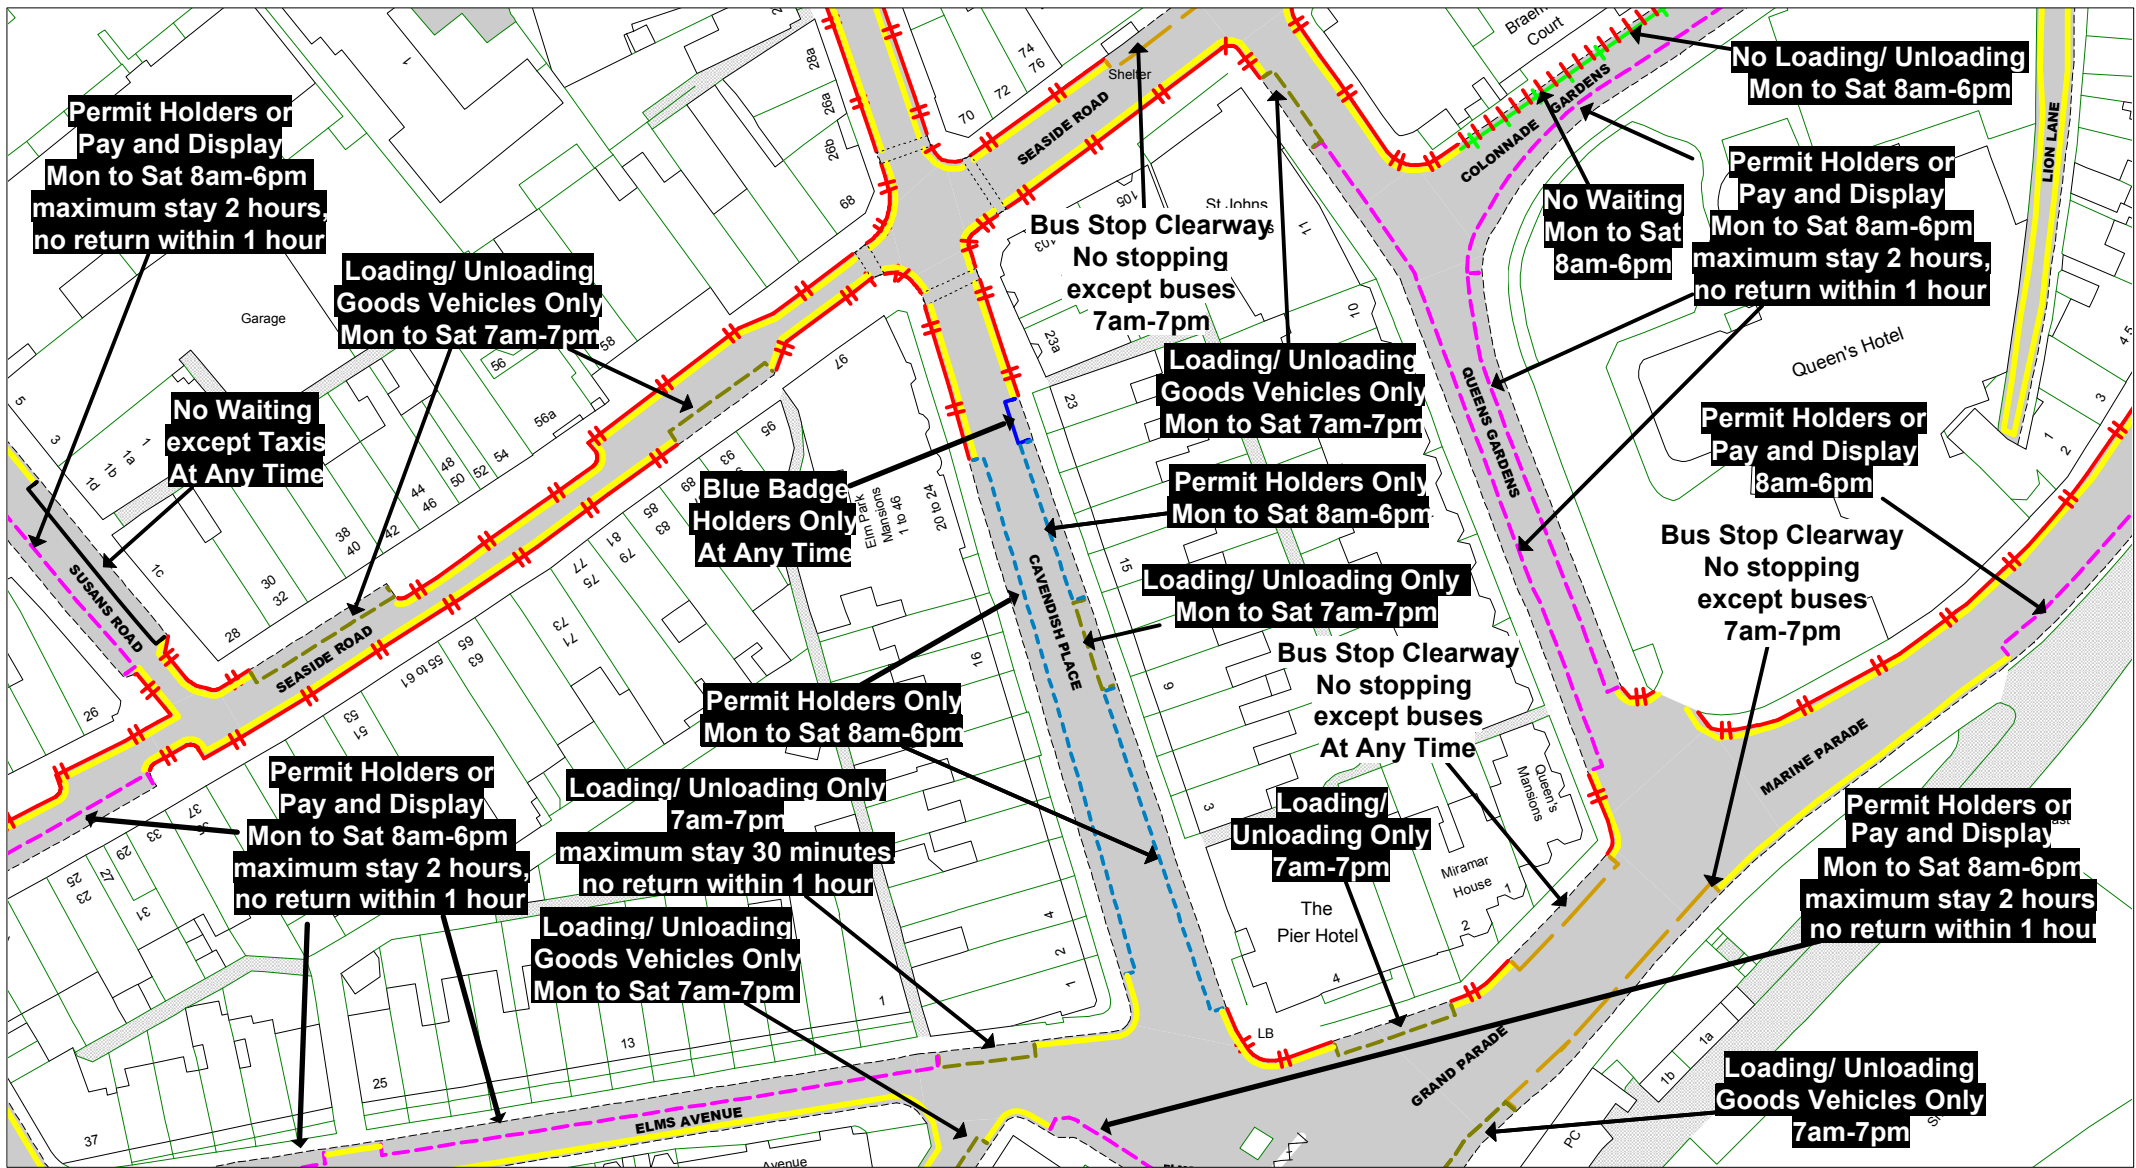

© Crown copyright. All rights reserved
East Sussex County Council
Licence No. 100019601 2019

The East Sussex (Eastbourne)
(Parking Places, Waiting
and Loading Restrictions)
Traffic Regulation Order 2021

AREA TC

1. **Key to Non TRO Items**
2. Pedestrian Crossing (controlled area)
   - Pedestrian Crossing Point
   - Bus Stop/Stand Clearway

Key to TRO Restriction Types

- No Waiting at Any Time
- No Waiting
- No Loading At Any Time
- No Loading
- Pay and Display
- Resident Permit Holders Only
- Permit Holders Only
- Permit Holders or Pay and Display
- Permit Holders or Time Limited
- Loading/Unloading Only and Taxi Only
- Disabled Badge Holders Only
- Taxi Only
- Motorcycles Only
- Loading/Unloading Only
- Limited Waiting
- Ambulance Only
- Doctors Only
- Buses Only
- No Stopping On Entrance Markings
- No Waiting Vehicles over 5 tonnes gross weight
- No Stopping on Footway or Verge

Key to Labels

- Permanent TRO restriction
- Non TRO item

Adjacent Map Tile

SCALE	1 : 1000
DATE	07/07/2020
Tile Ref:	OH179
Revision:	0