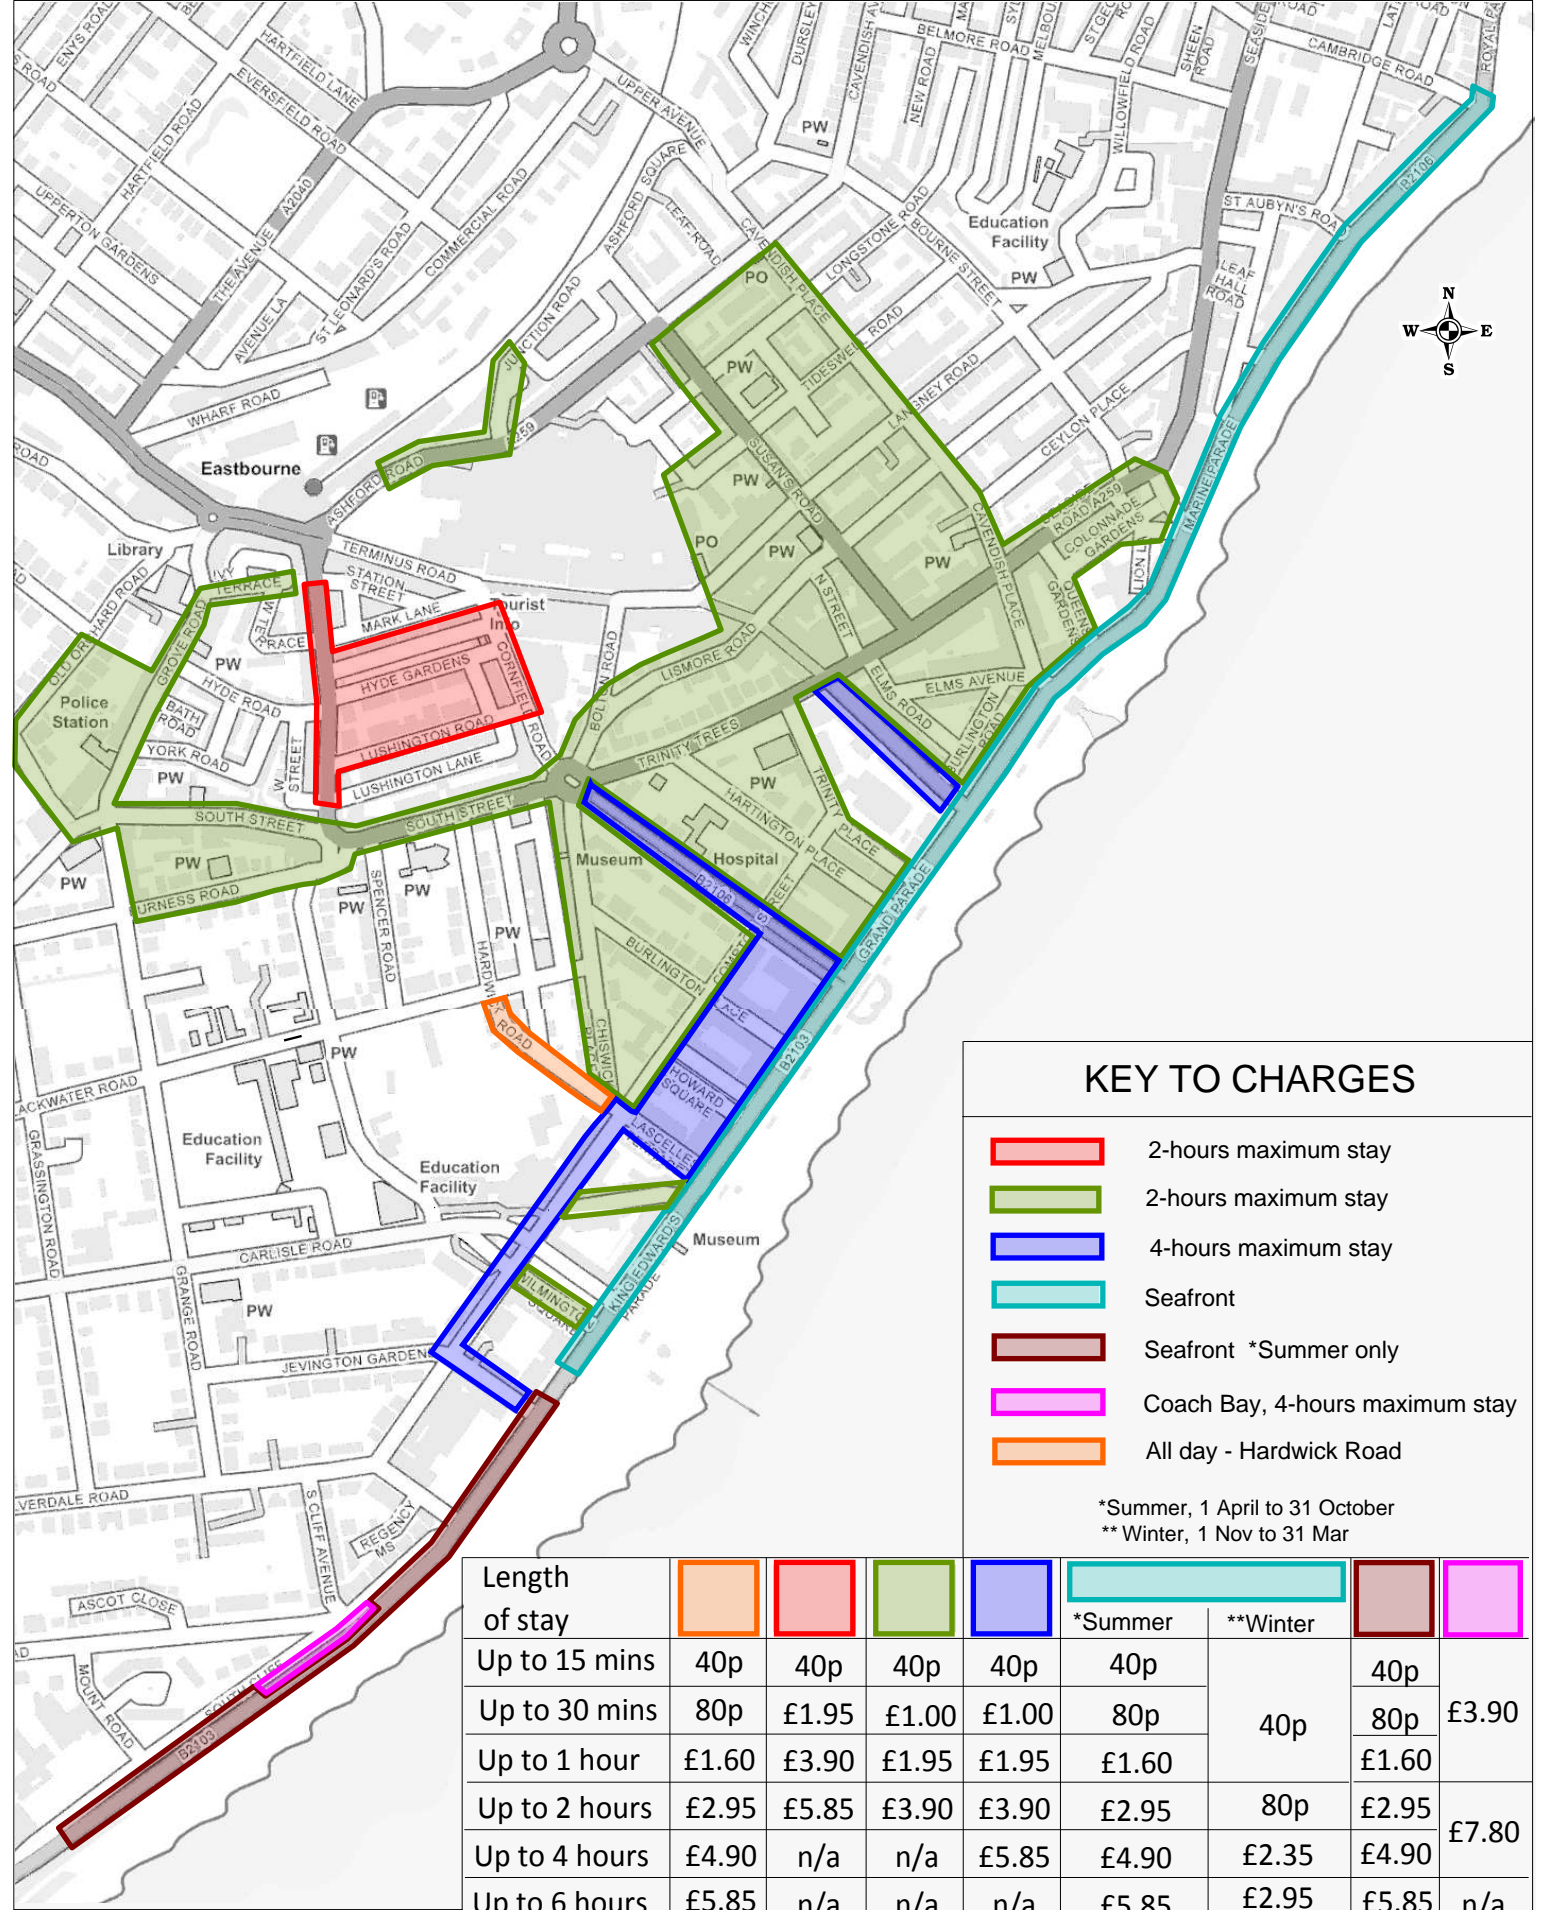

Eastbourne Centre Permit Zones

The East Sussex (Eastbourne)
(Parking Places, Waiting
and Loading Restrictions)
Traffic Regulation Order 2021

Eastbourne Permit Zones J, R and M

KEY TO CHARGES

- 2-hours maximum stay
- 2-hours maximum stay
- 4-hours maximum stay
- Seafront
- Seafront *Summer only
- Coach Bay, 4-hours maximum stay
- All day - Hardwick Road