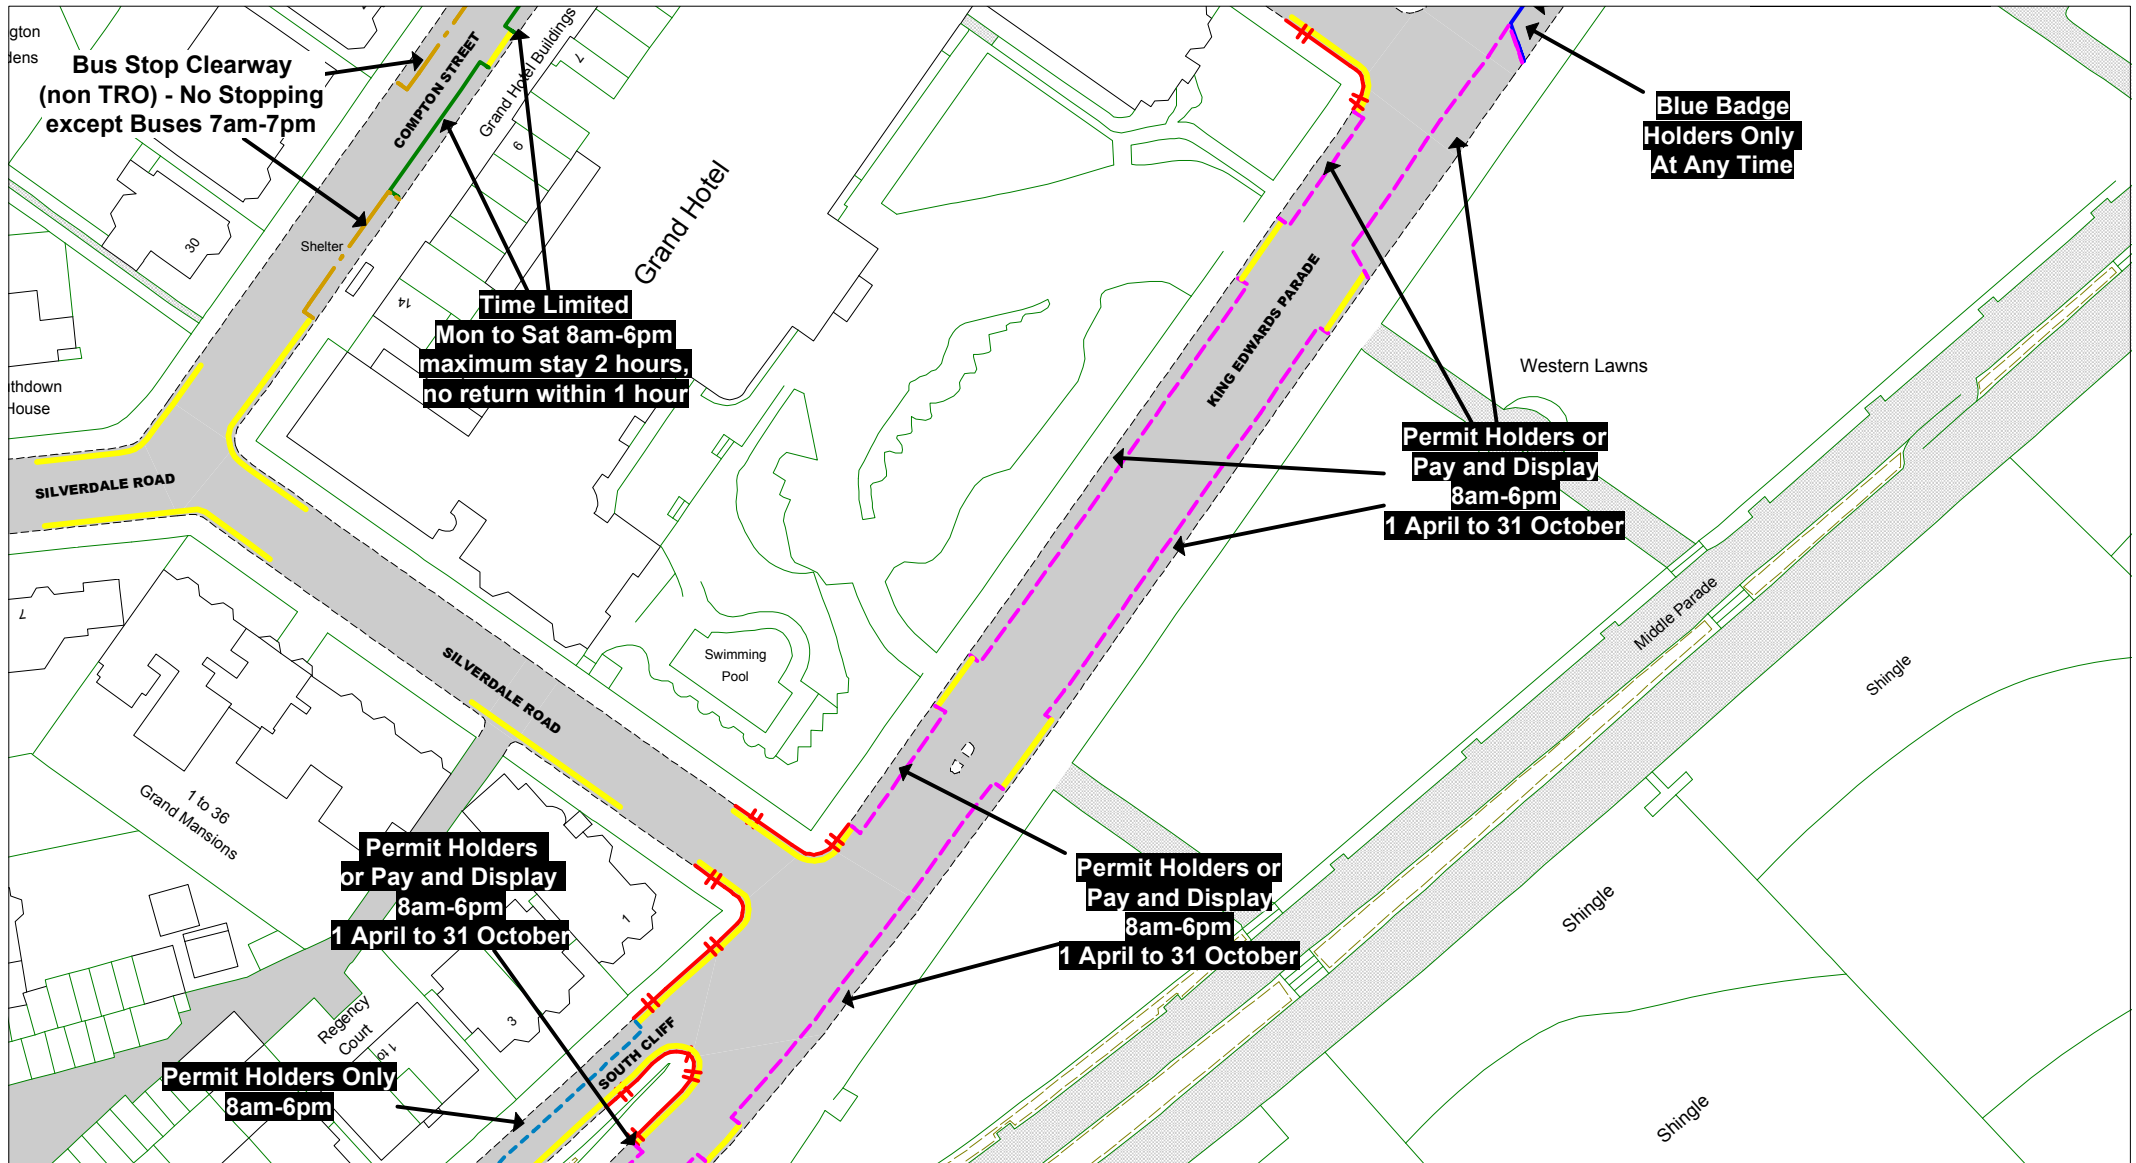

© Crown copyright. All rights reserved
East Sussex County Council
Licence No. 100019601 2019

The East Sussex (Eastbourne)
(Parking Places, Waiting
and Loading Restrictions)
Traffic Regulation Order 2021

AREA TC

Key to Non TRO Items

- Pedestrian Crossing (controlled area)
- Pedestrian Crossing Point
- Bus Stop/ Stand Clearway

Key to TRO Restriction Types

- No Waiting at Any Time
- No Waiting
- No Loading At Any Time
- No Loading
- Pay and Display
- Resident Permit Holders Only
- Permit Holders Only
- Permit Holders or Pay and Display
- Permit Holders or Time Limited
- Loading/Unloading Only and Taxi Only
- Disabled Badge Holders Only

- Taxi Only
- Motorcycles Only
- Loading/ Unloading Only
- Limited Waiting
- Ambulance Only
- Doctors Only
- Buses Only
- No Stopping On Entrance Markings
- No Waiting Vehicles over 5 tonnes gross weight
- No Stopping on Footway or Verge

Key to Labels

- Permanent TRO restriction
- Non TRO item

Adjacent Map Tile

- OM177
- ON176
- OO177

SCALE 1 : 1000
DATE 07/07/2020

Tile Ref: ON177
Revision: 0