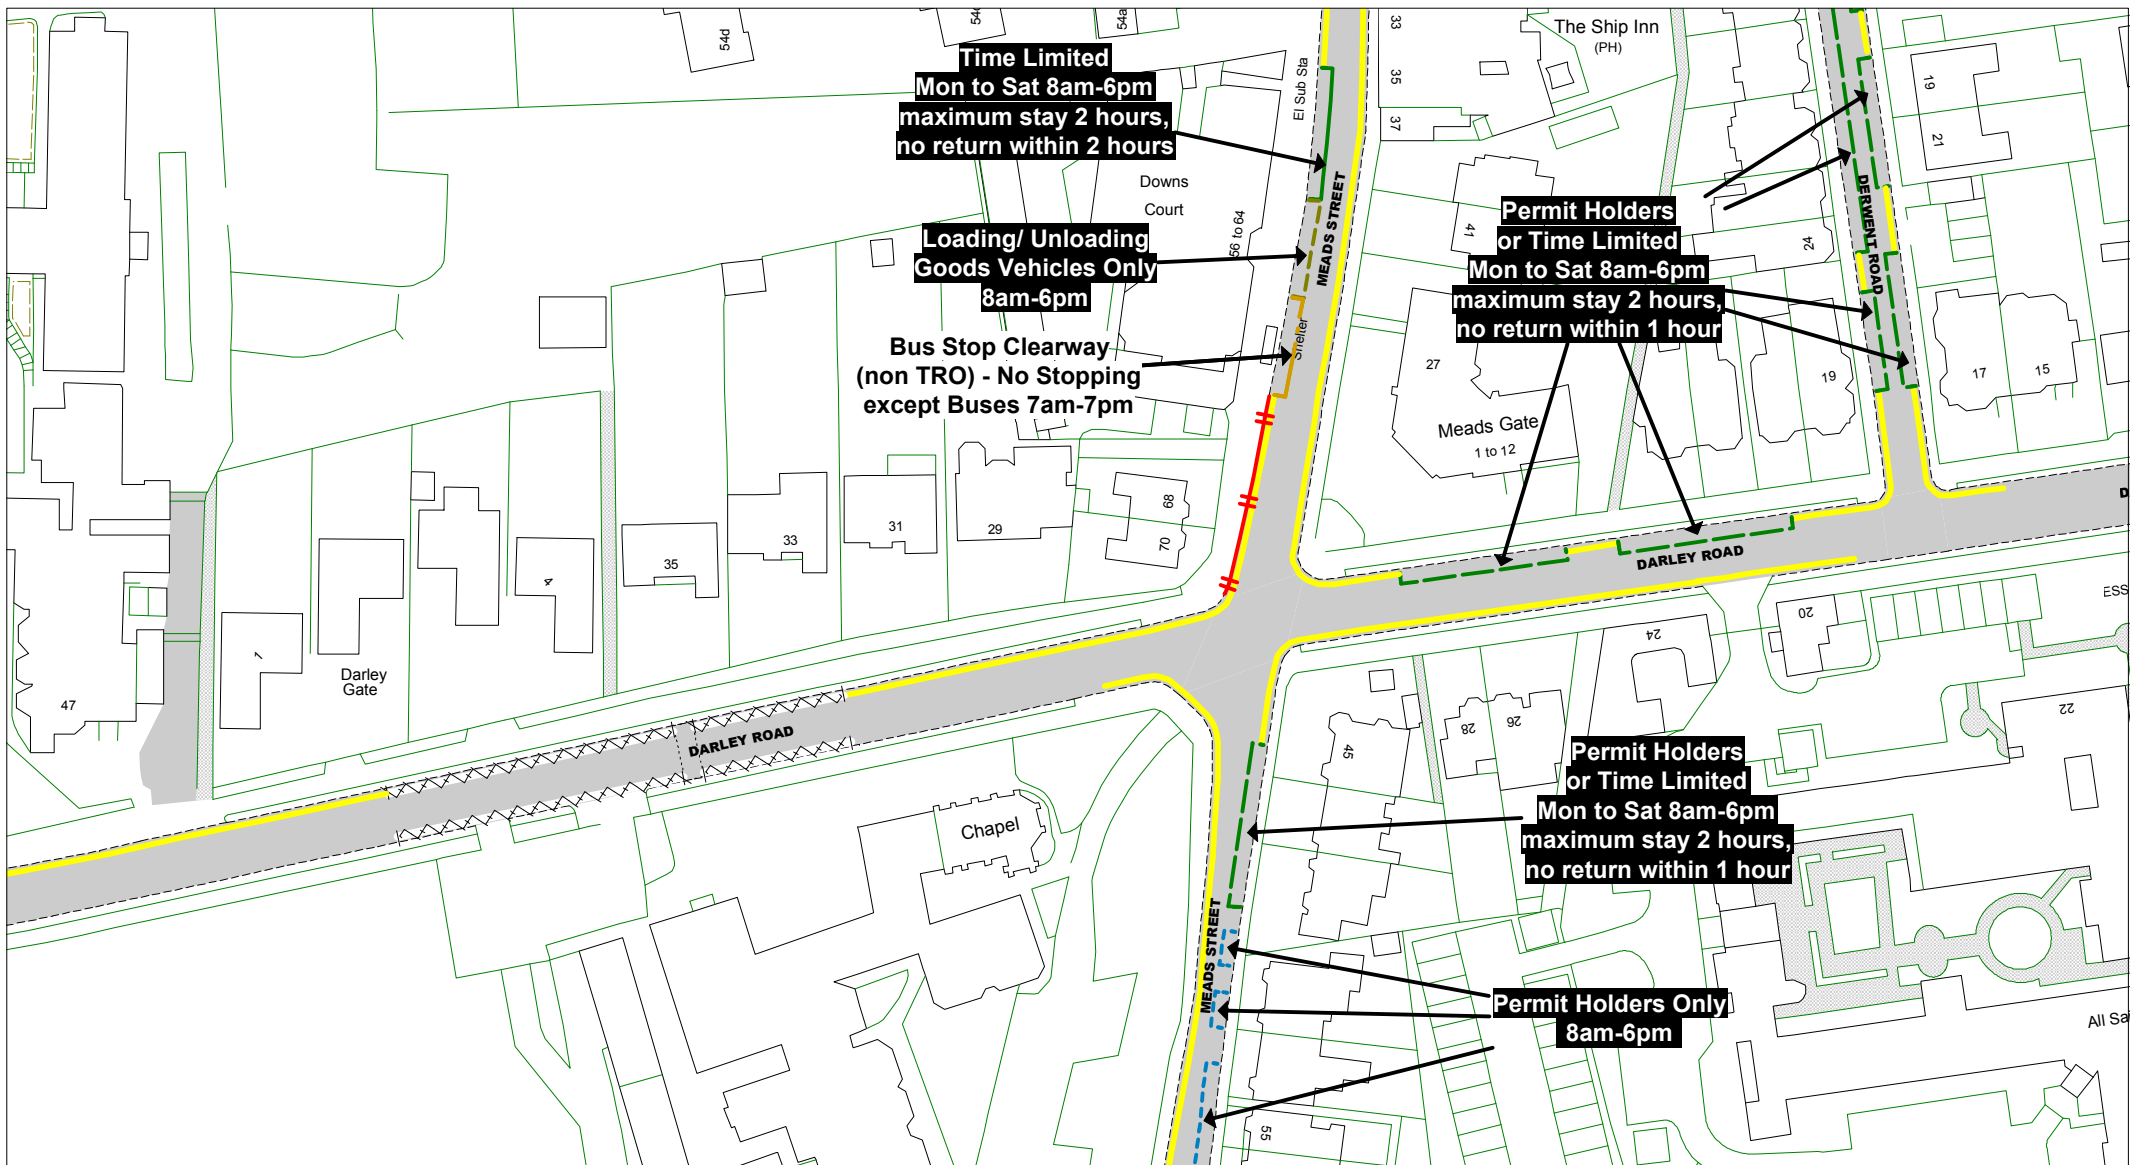

© Crown copyright. All rights reserved
East Sussex County Council
Licence No. 100019601 2019

The East Sussex (Eastbourne)
(Parking Places, Waiting
and Loading Restrictions)
Traffic Regulation Order 2021

AREA E

Key to Non TRO Items

- Pedestrian Crossing (controlled area)
- Pedestrian Crossing Point
- Bus Stop/ Stand Clearway

Key to TRO Restriction Types

- No Waiting at Any Time
- No Waiting
- No Loading At Any Time
- No Loading
- Pay and Display
- Resident Permit Holders Only
- Permit Holders Only
- Permit Holders or Pay and Display
- Permit Holders or Time Limited
- Loading/Unloading Only and Taxi Only
- Disabled Badge Holders Only
- Taxi Only
- Motorcycles Only
- Loading/ Unloading Only
- Limited Waiting
- Ambulance Only
- Doctors Only
- Buses Only
- No Stopping On Entrance Markings
- No Waiting Vehicles over 5 tonnes gross weight
- No Stopping on Footway or Verge

Key to Labels

- Permanent TRO restriction
- Non TRO item

Adjacent Map Tile

- OQ173
- OR172
- OR174
- OS173

SCALE 1 : 1000

DATE 07/07/2020

Tile Ref: OR173
Revision: 0