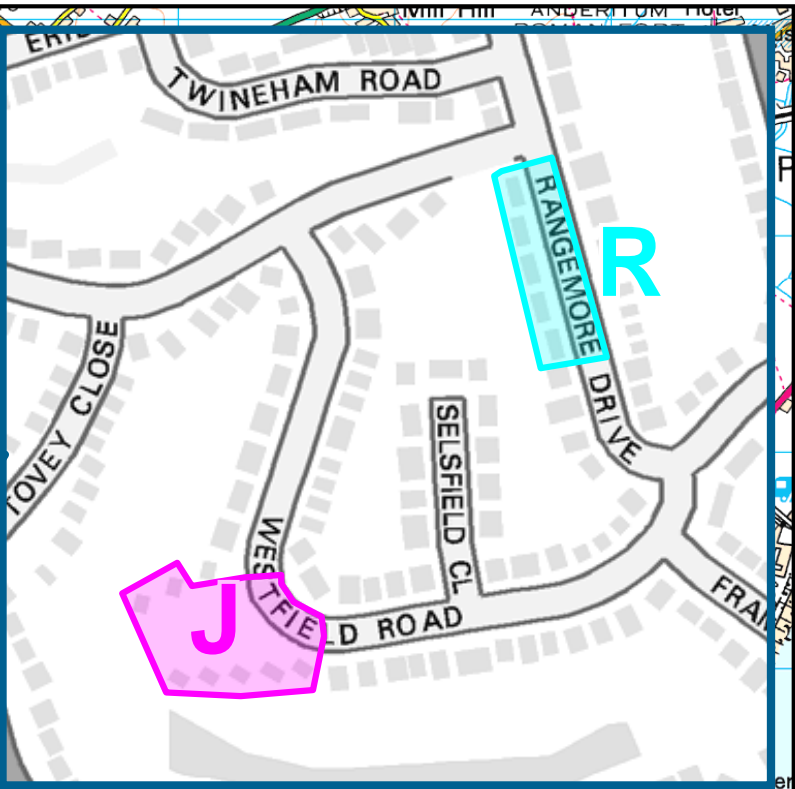

The East Sussex (Eastbourne)
(Parking Places, Waiting
and Loading Restrictions)
Traffic Regulation Order 2021

Eastbourne Permit Zones J, R and M