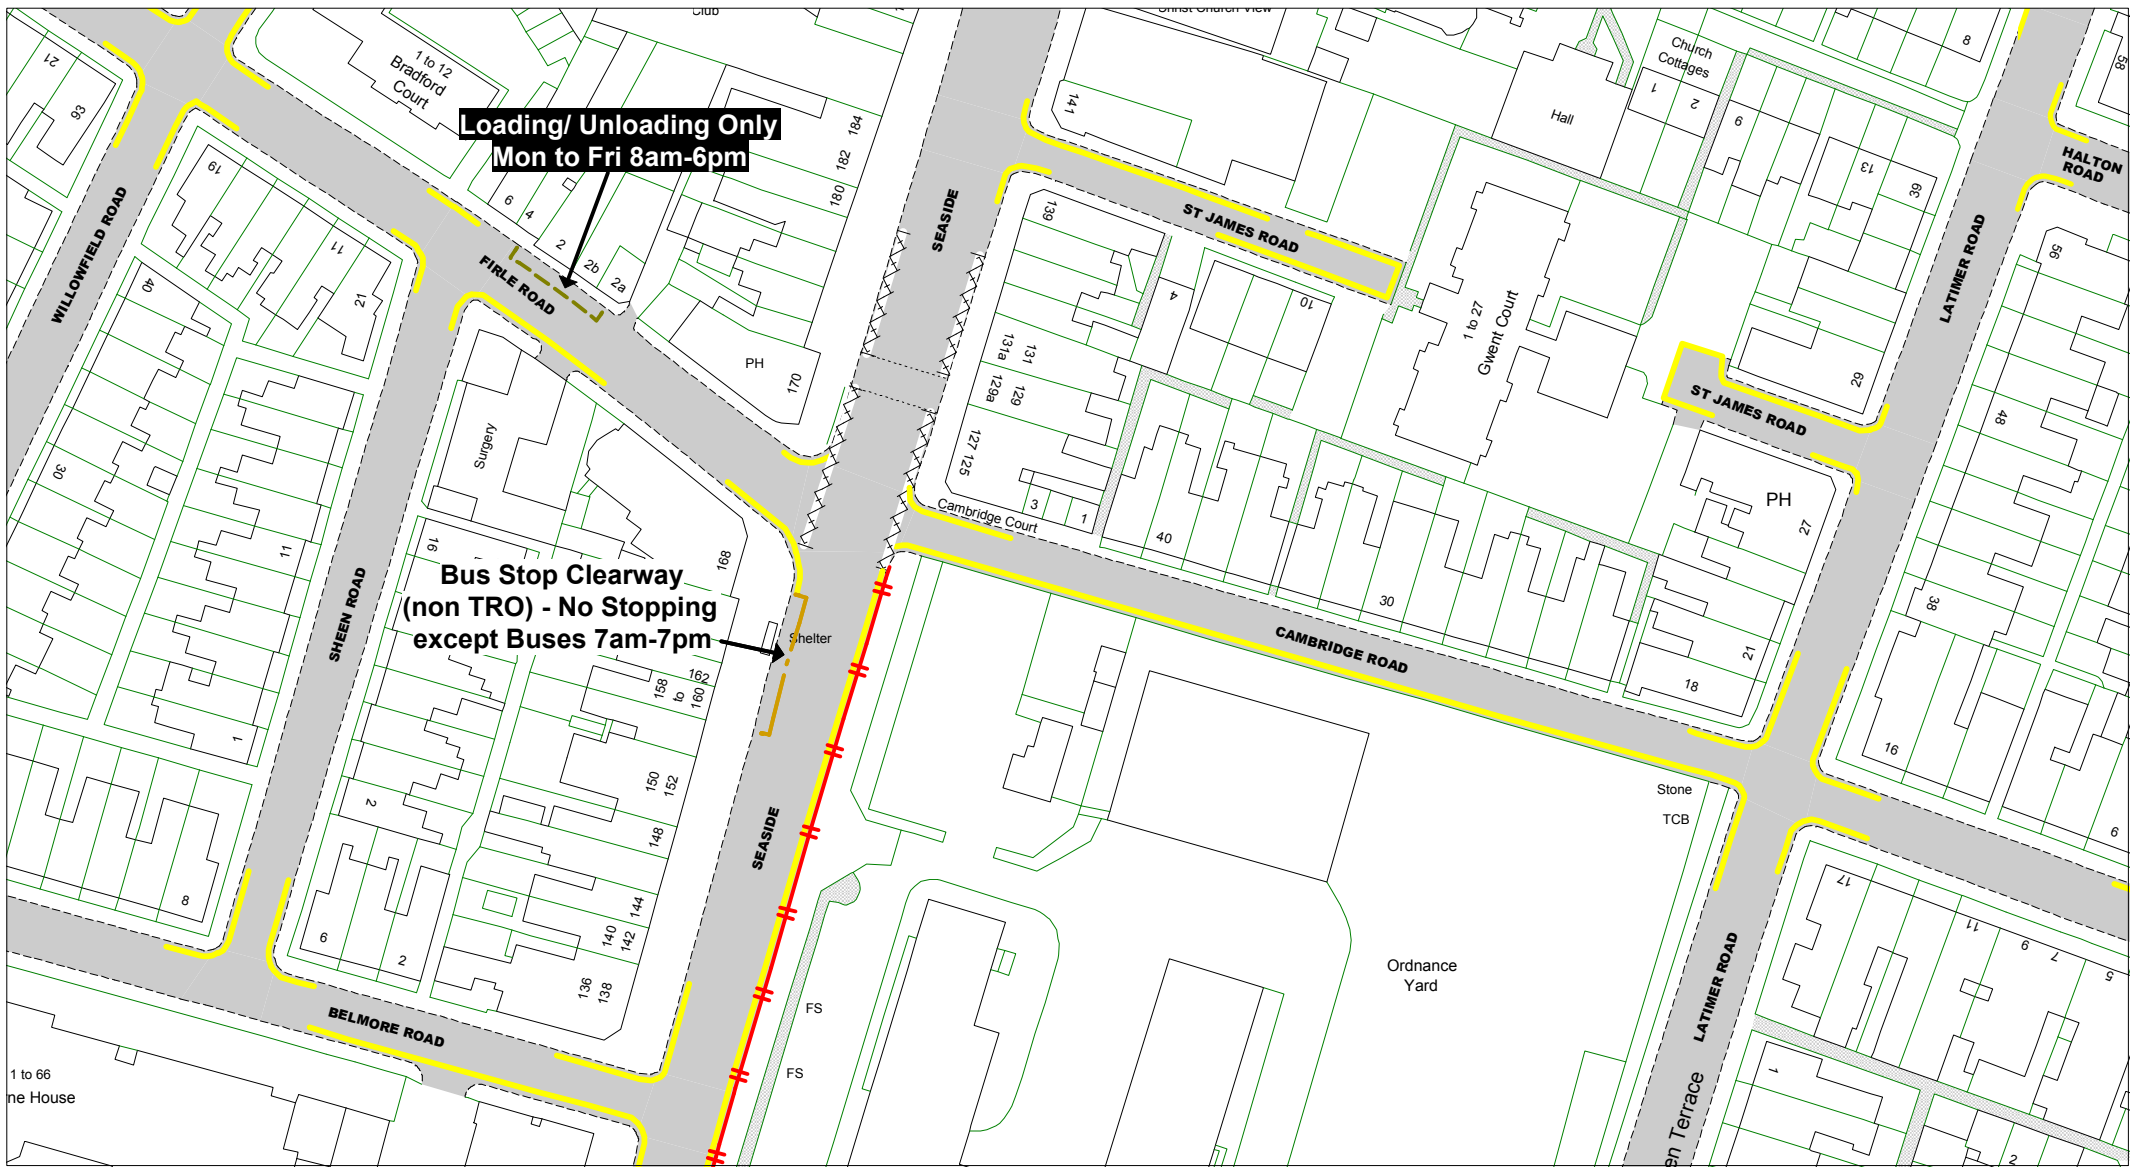

Key to Labels

- Permanent TRO restriction
- Non TRO item

Adjacent Map Tile

-
-
-
-

SCALE 1 : 1000

DATE 07/07/2020

Tile Ref: OC180
 Revision: 0

© Crown copyright. All rights reserved
 East Sussex County Council
 Licence No. 100019601 2019