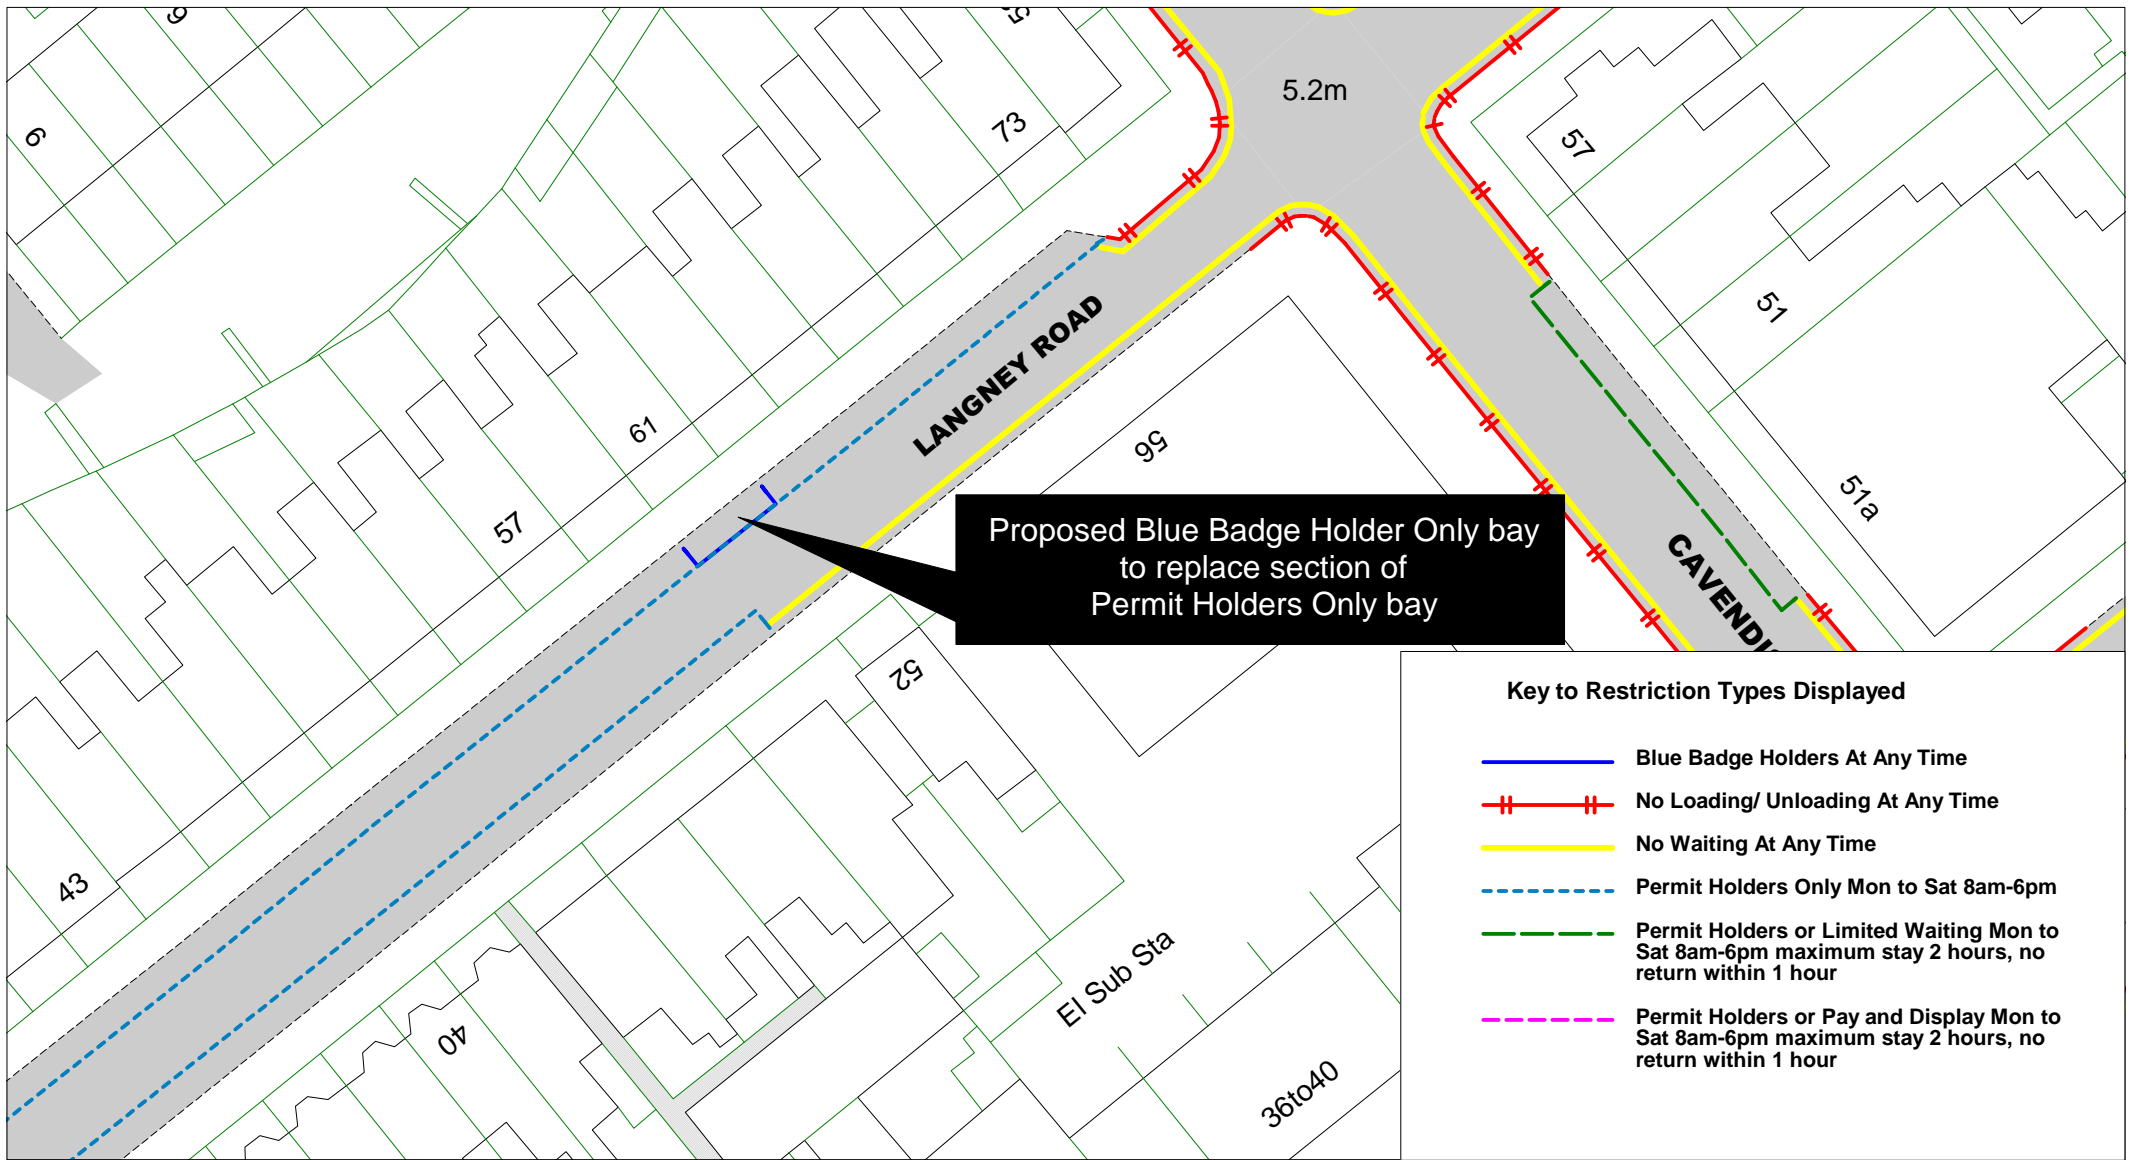

Langney Road

Return to index

SCALE	1 : 500
DATE	26/09/2016
DRAWING No.	EB16 065
DRAWN BY	
© Crown copyright. All rights reserved East Sussex County Council Licence No. 100019601 2016