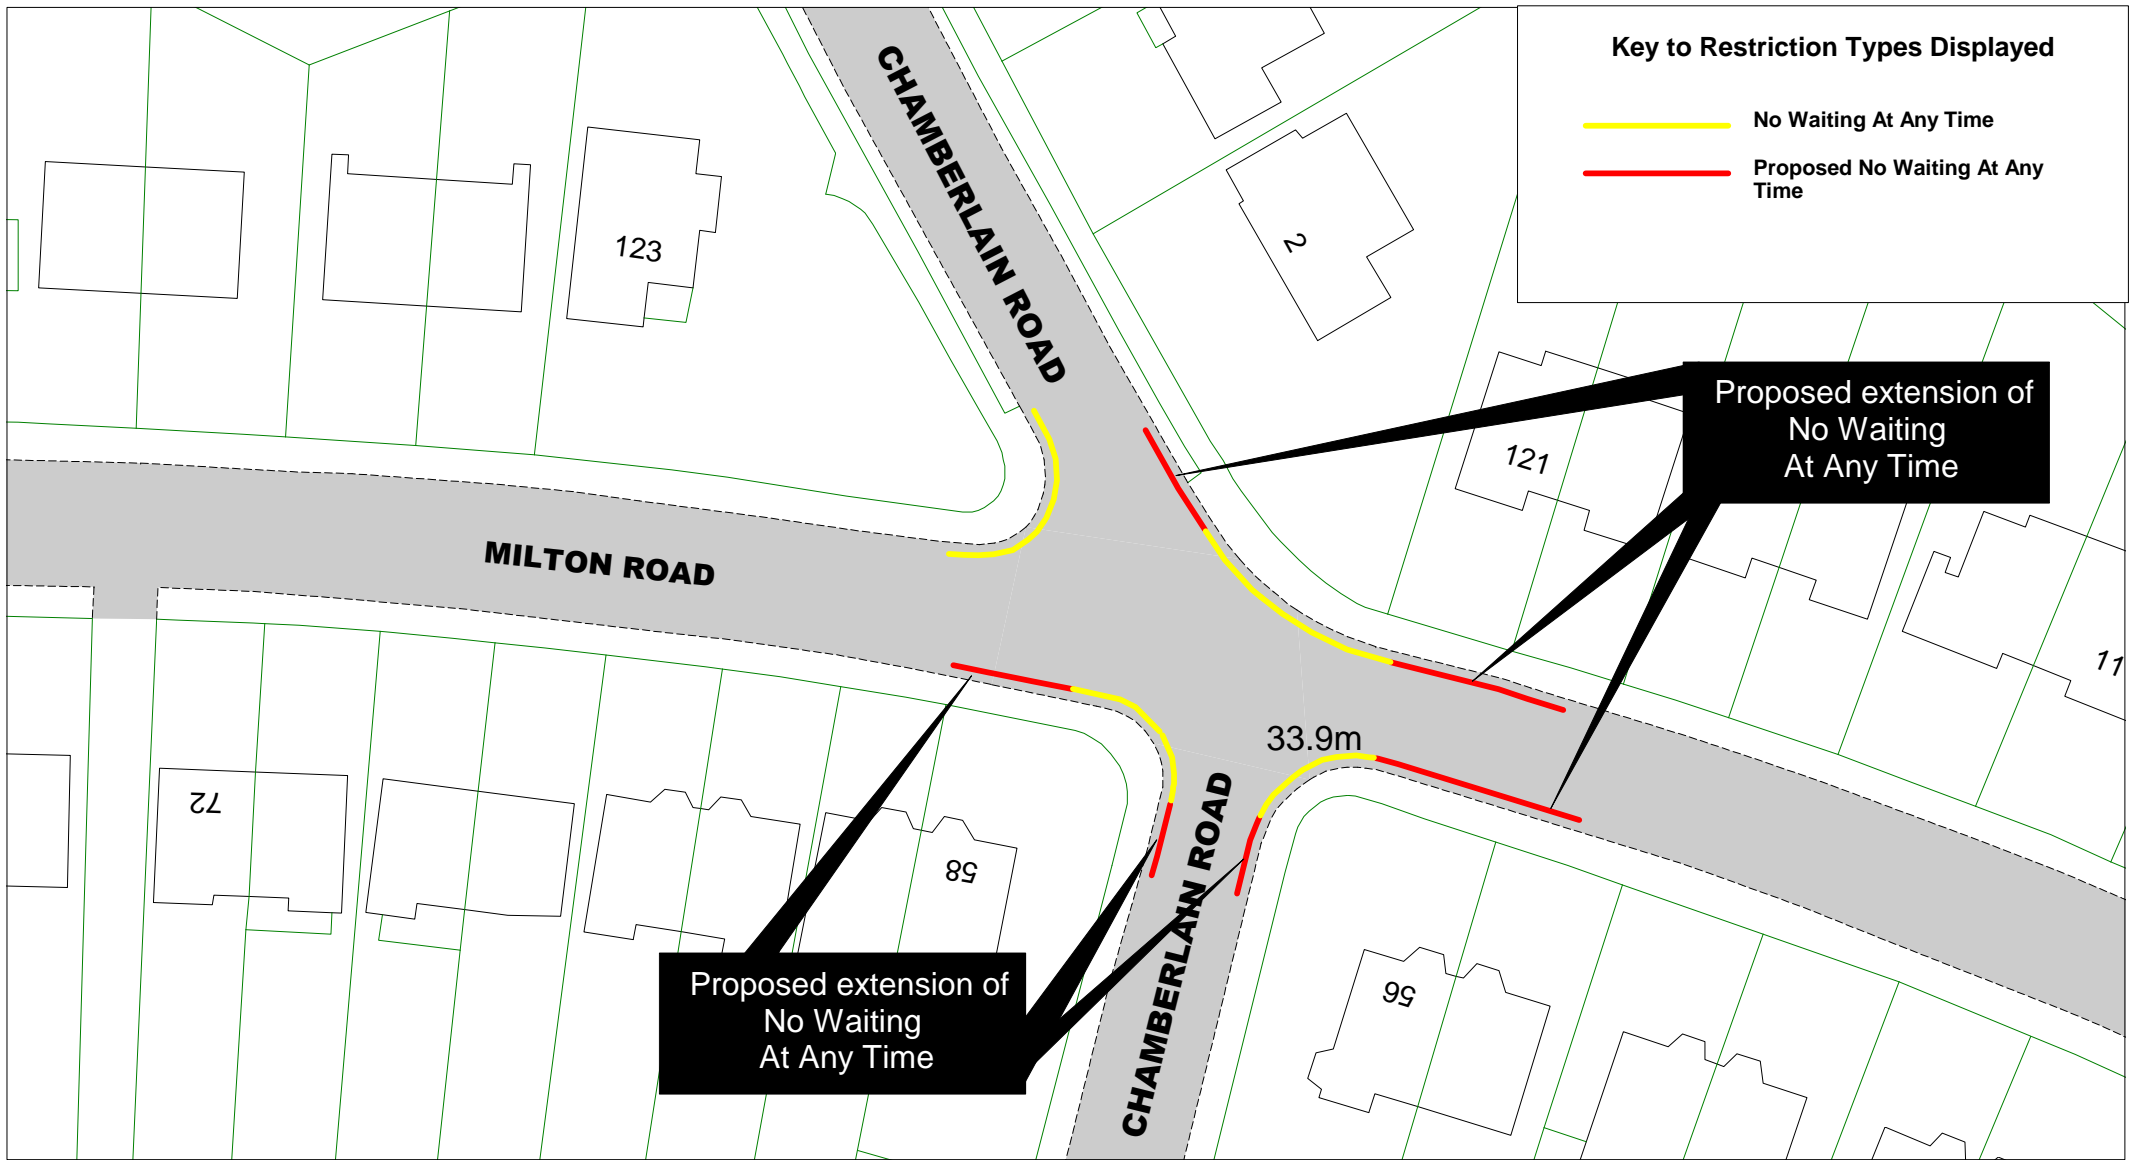

Chamberlain Road, Milton Road

[Return to index](#)

SCALE	1 : 500
DATE	28/09/2016
DRAWING No.	EB16 062
DRAWN BY	
© Crown copyright. All rights reserved East Sussex County Council Licence No. 100019601 2016