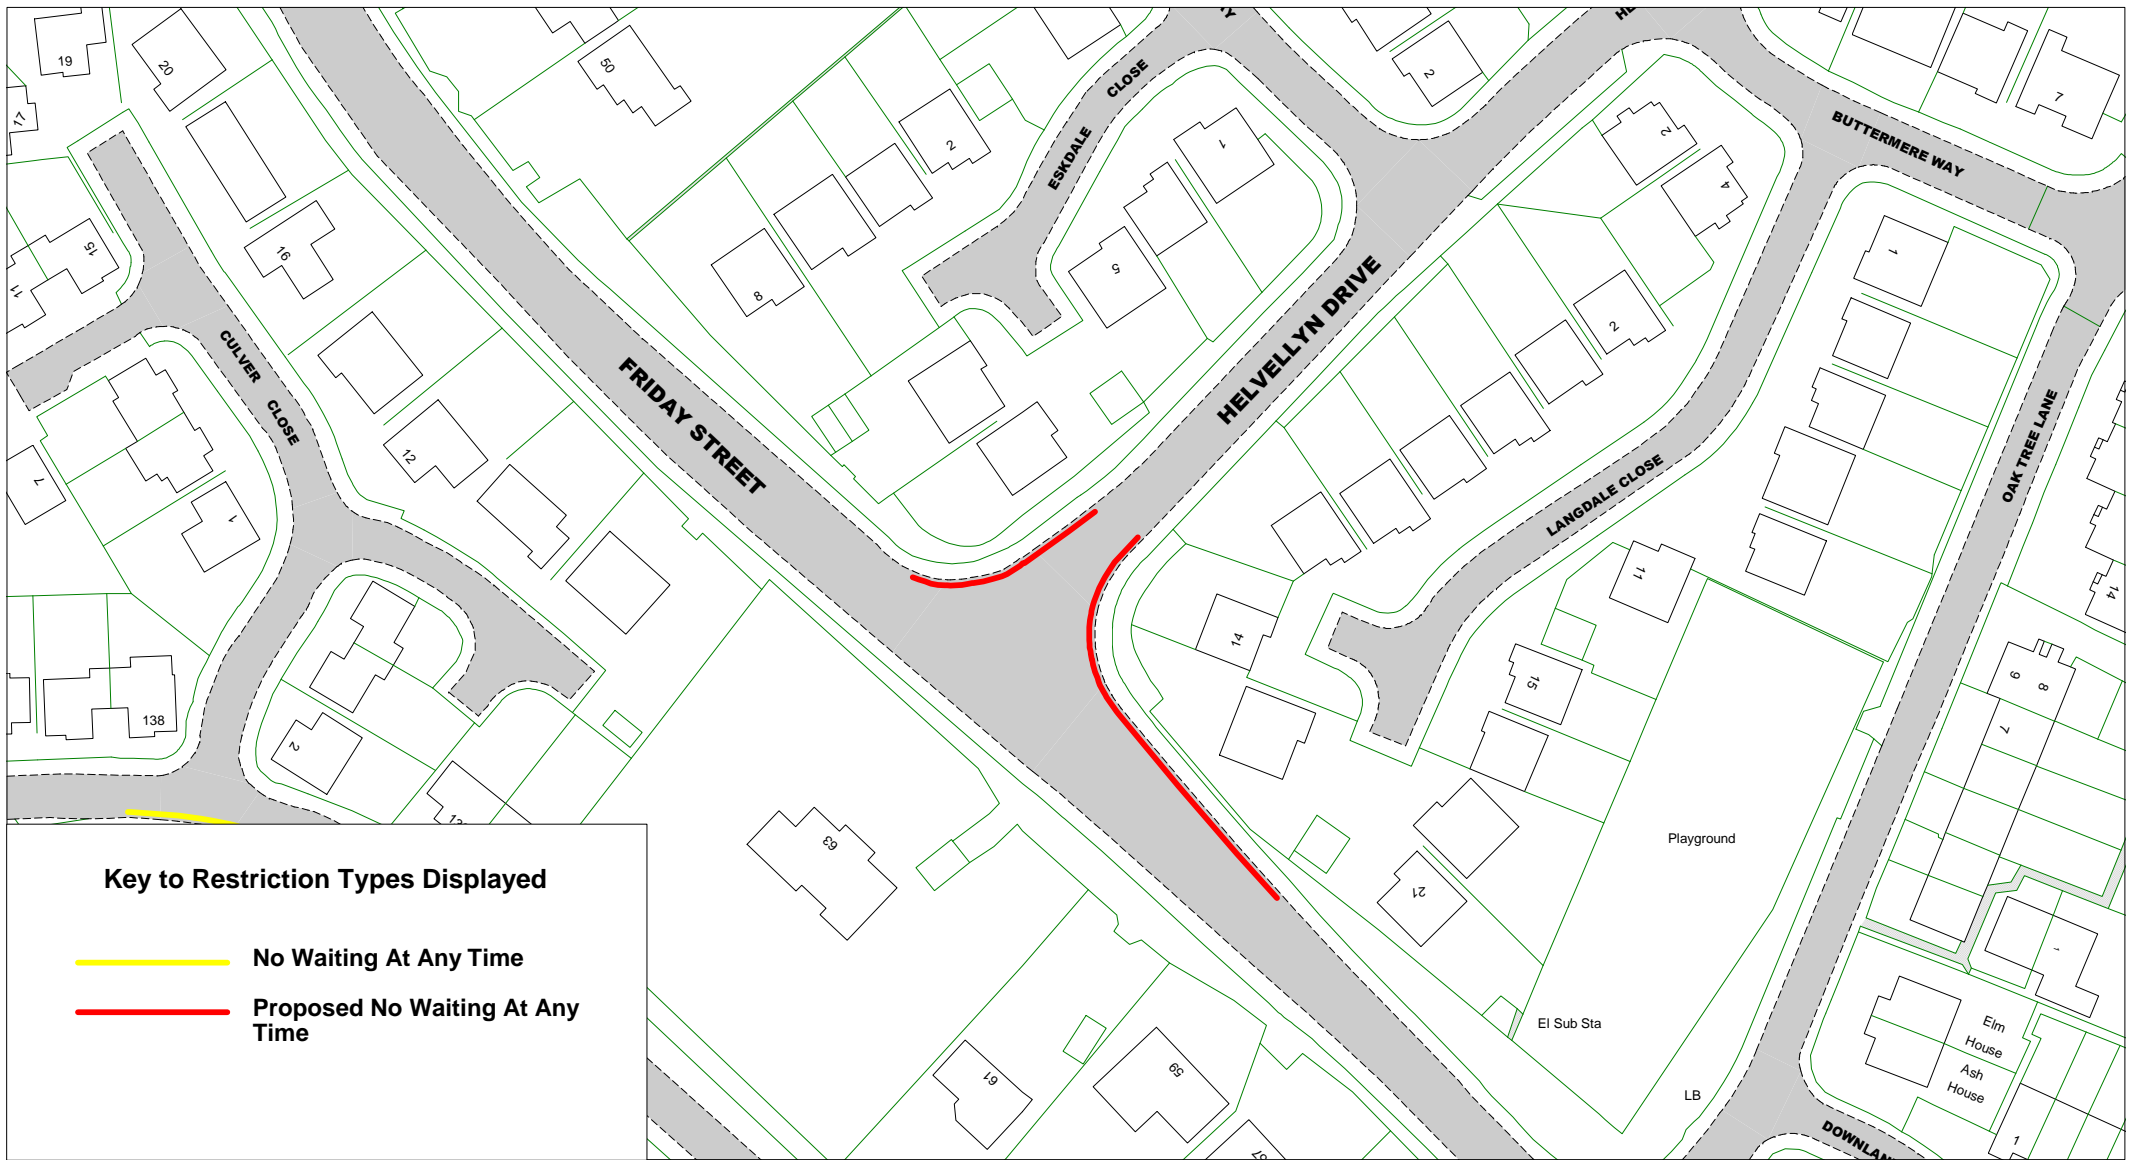

Key to Restriction Types Displayed

- **No Waiting At Any Time**
- **Proposed No Waiting At Any Time**

East Sussex
County Council