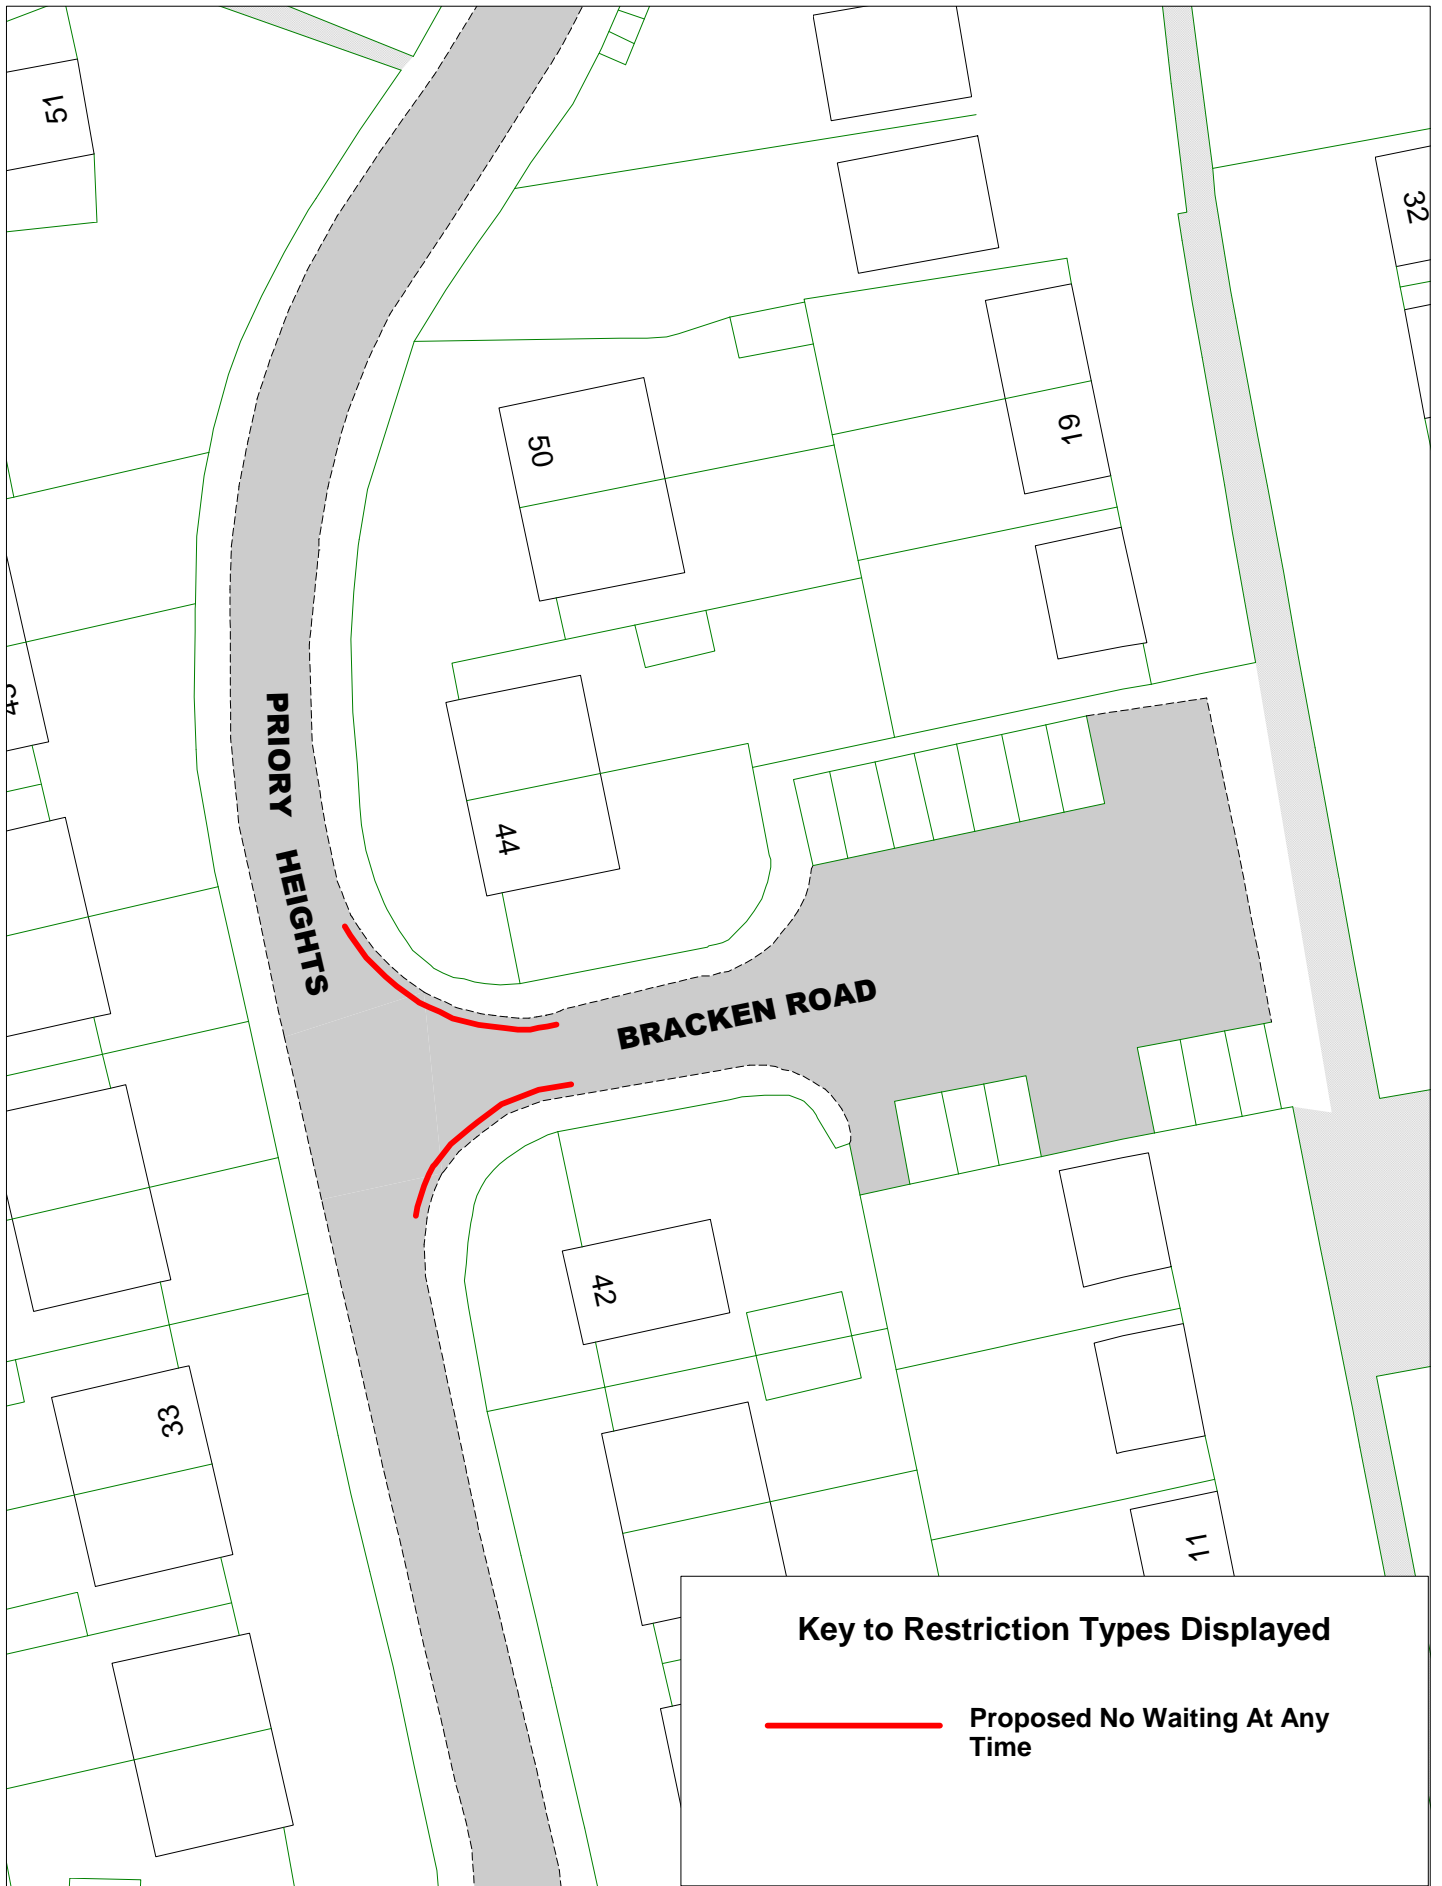

© Crown copyright. All rights reserved
East Sussex County Council
Licence No. 100019601 2016

Bracken Road, Priory Heights

[Return to Index](#)

SCALE	1 : 500
DATE	09/09/2016
DRAWING No.	EB16 012
DRAWN BY