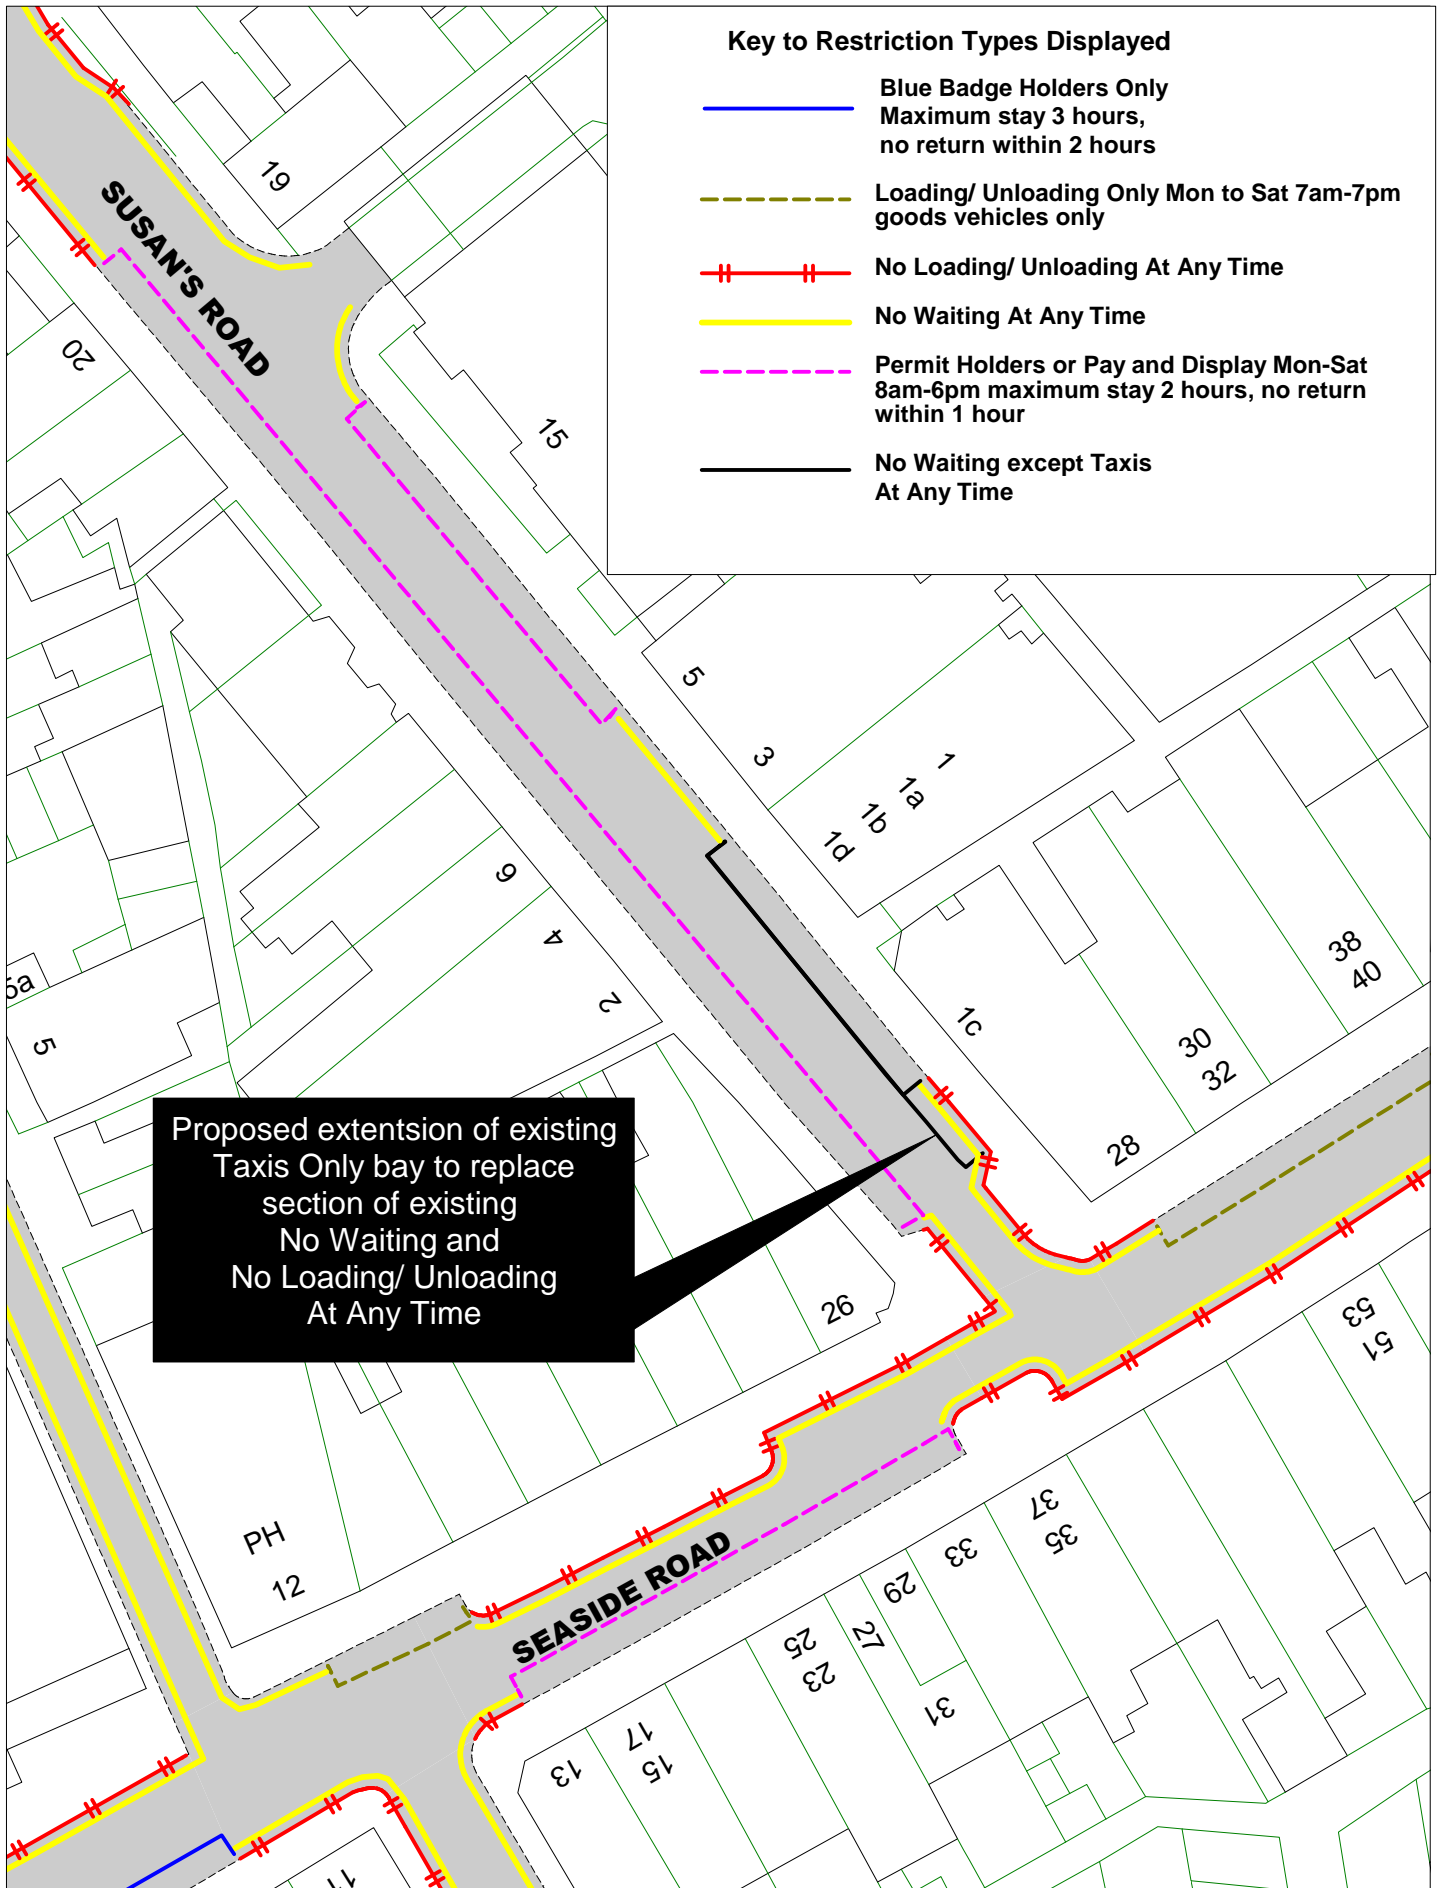

SCALE	1 : 500
DATE	20/09/2016
DRAWING No.	EB16 048
DRAWN BY