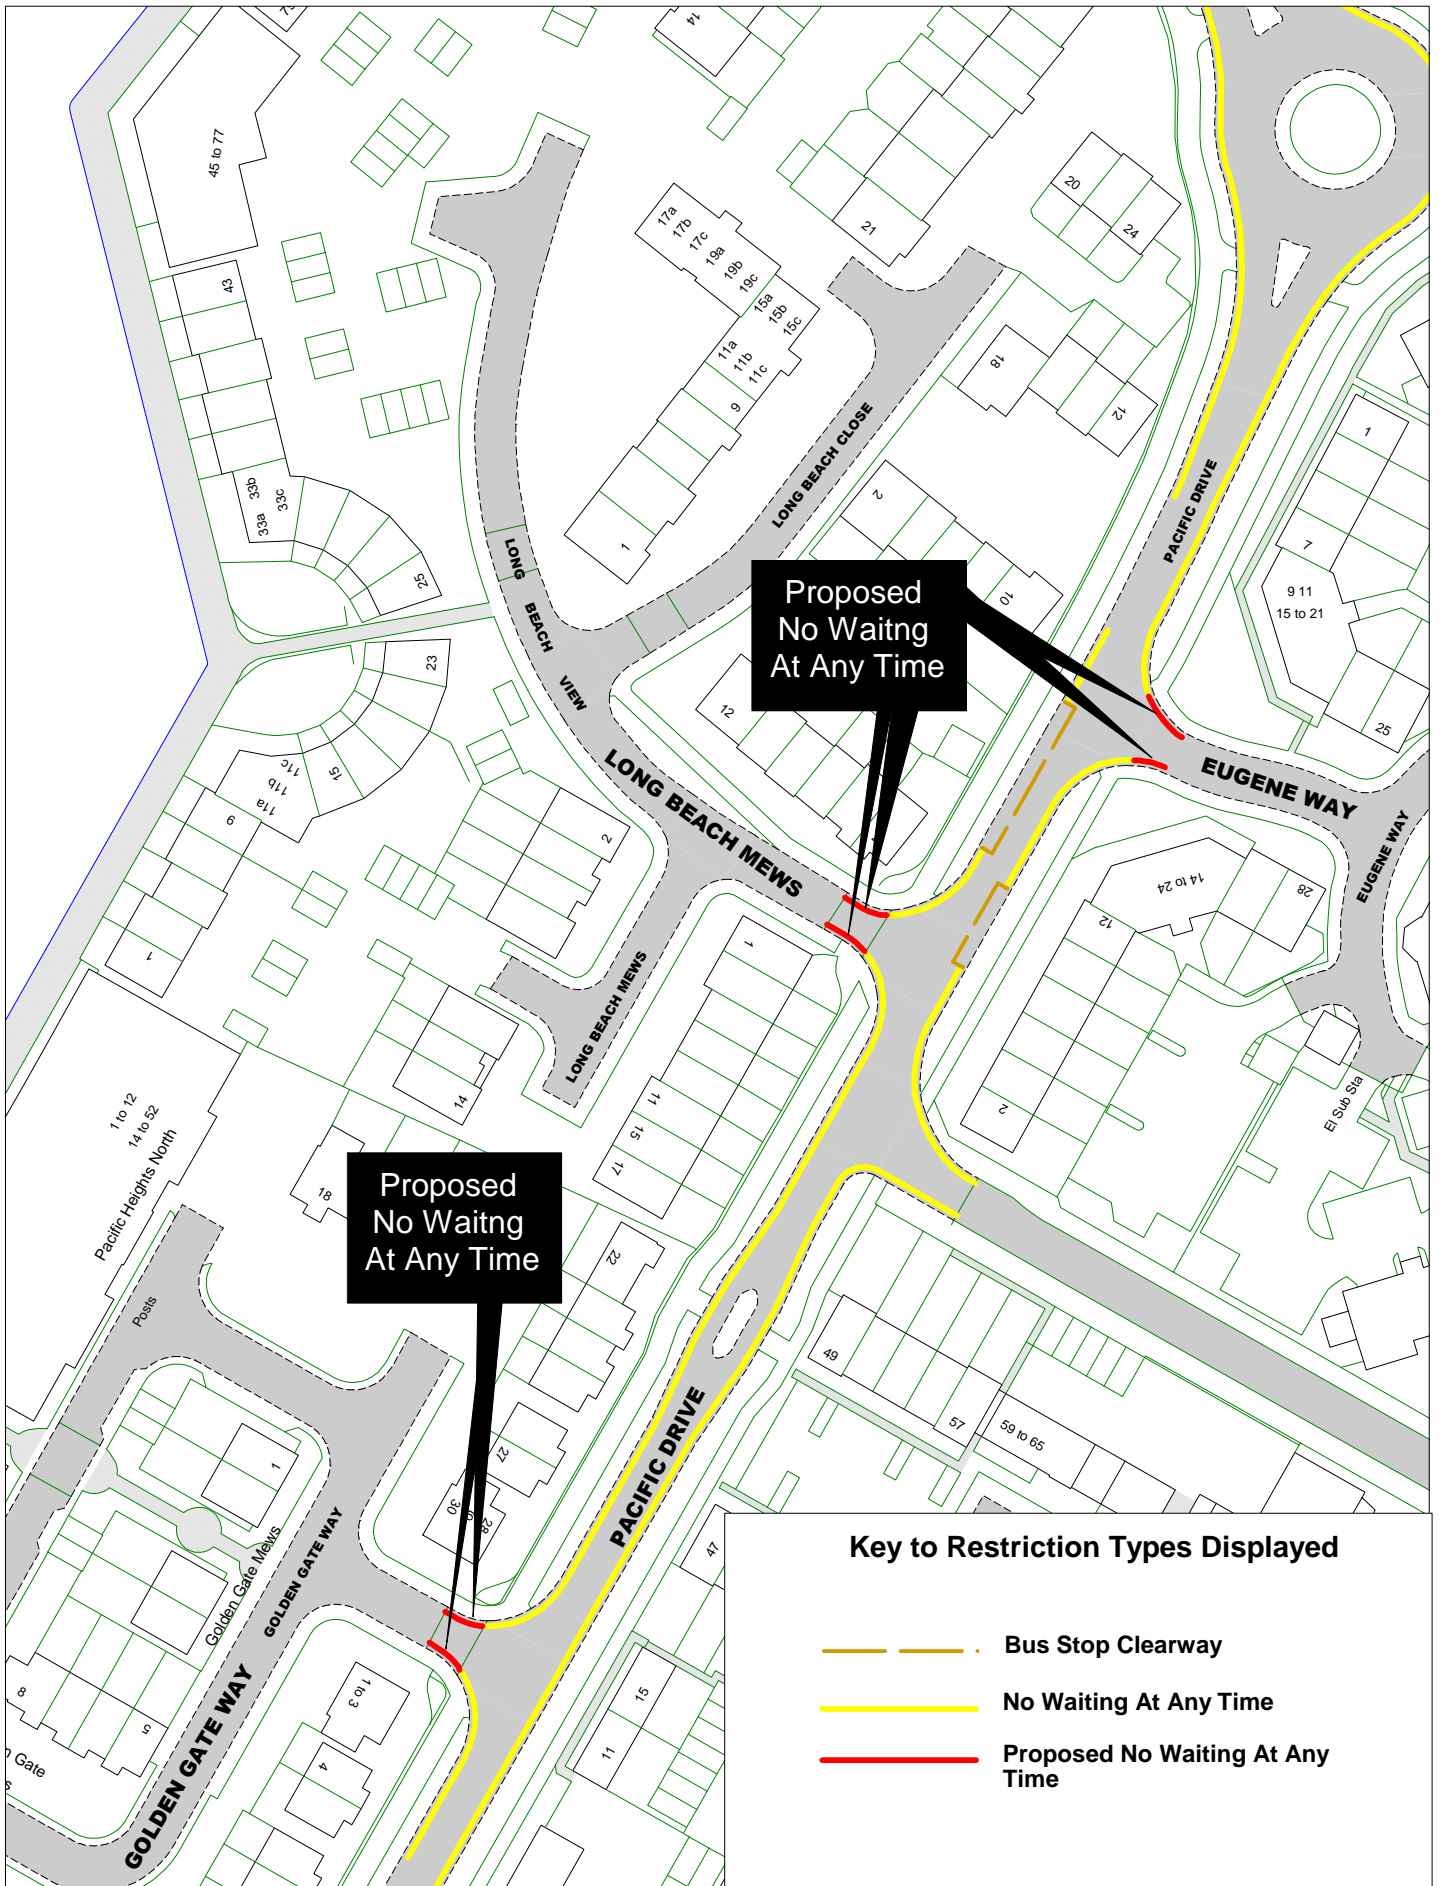

SCALE	1 : 1000
DATE	26/09/2016
DRAWING No.	EB16 061
DRAWN BY