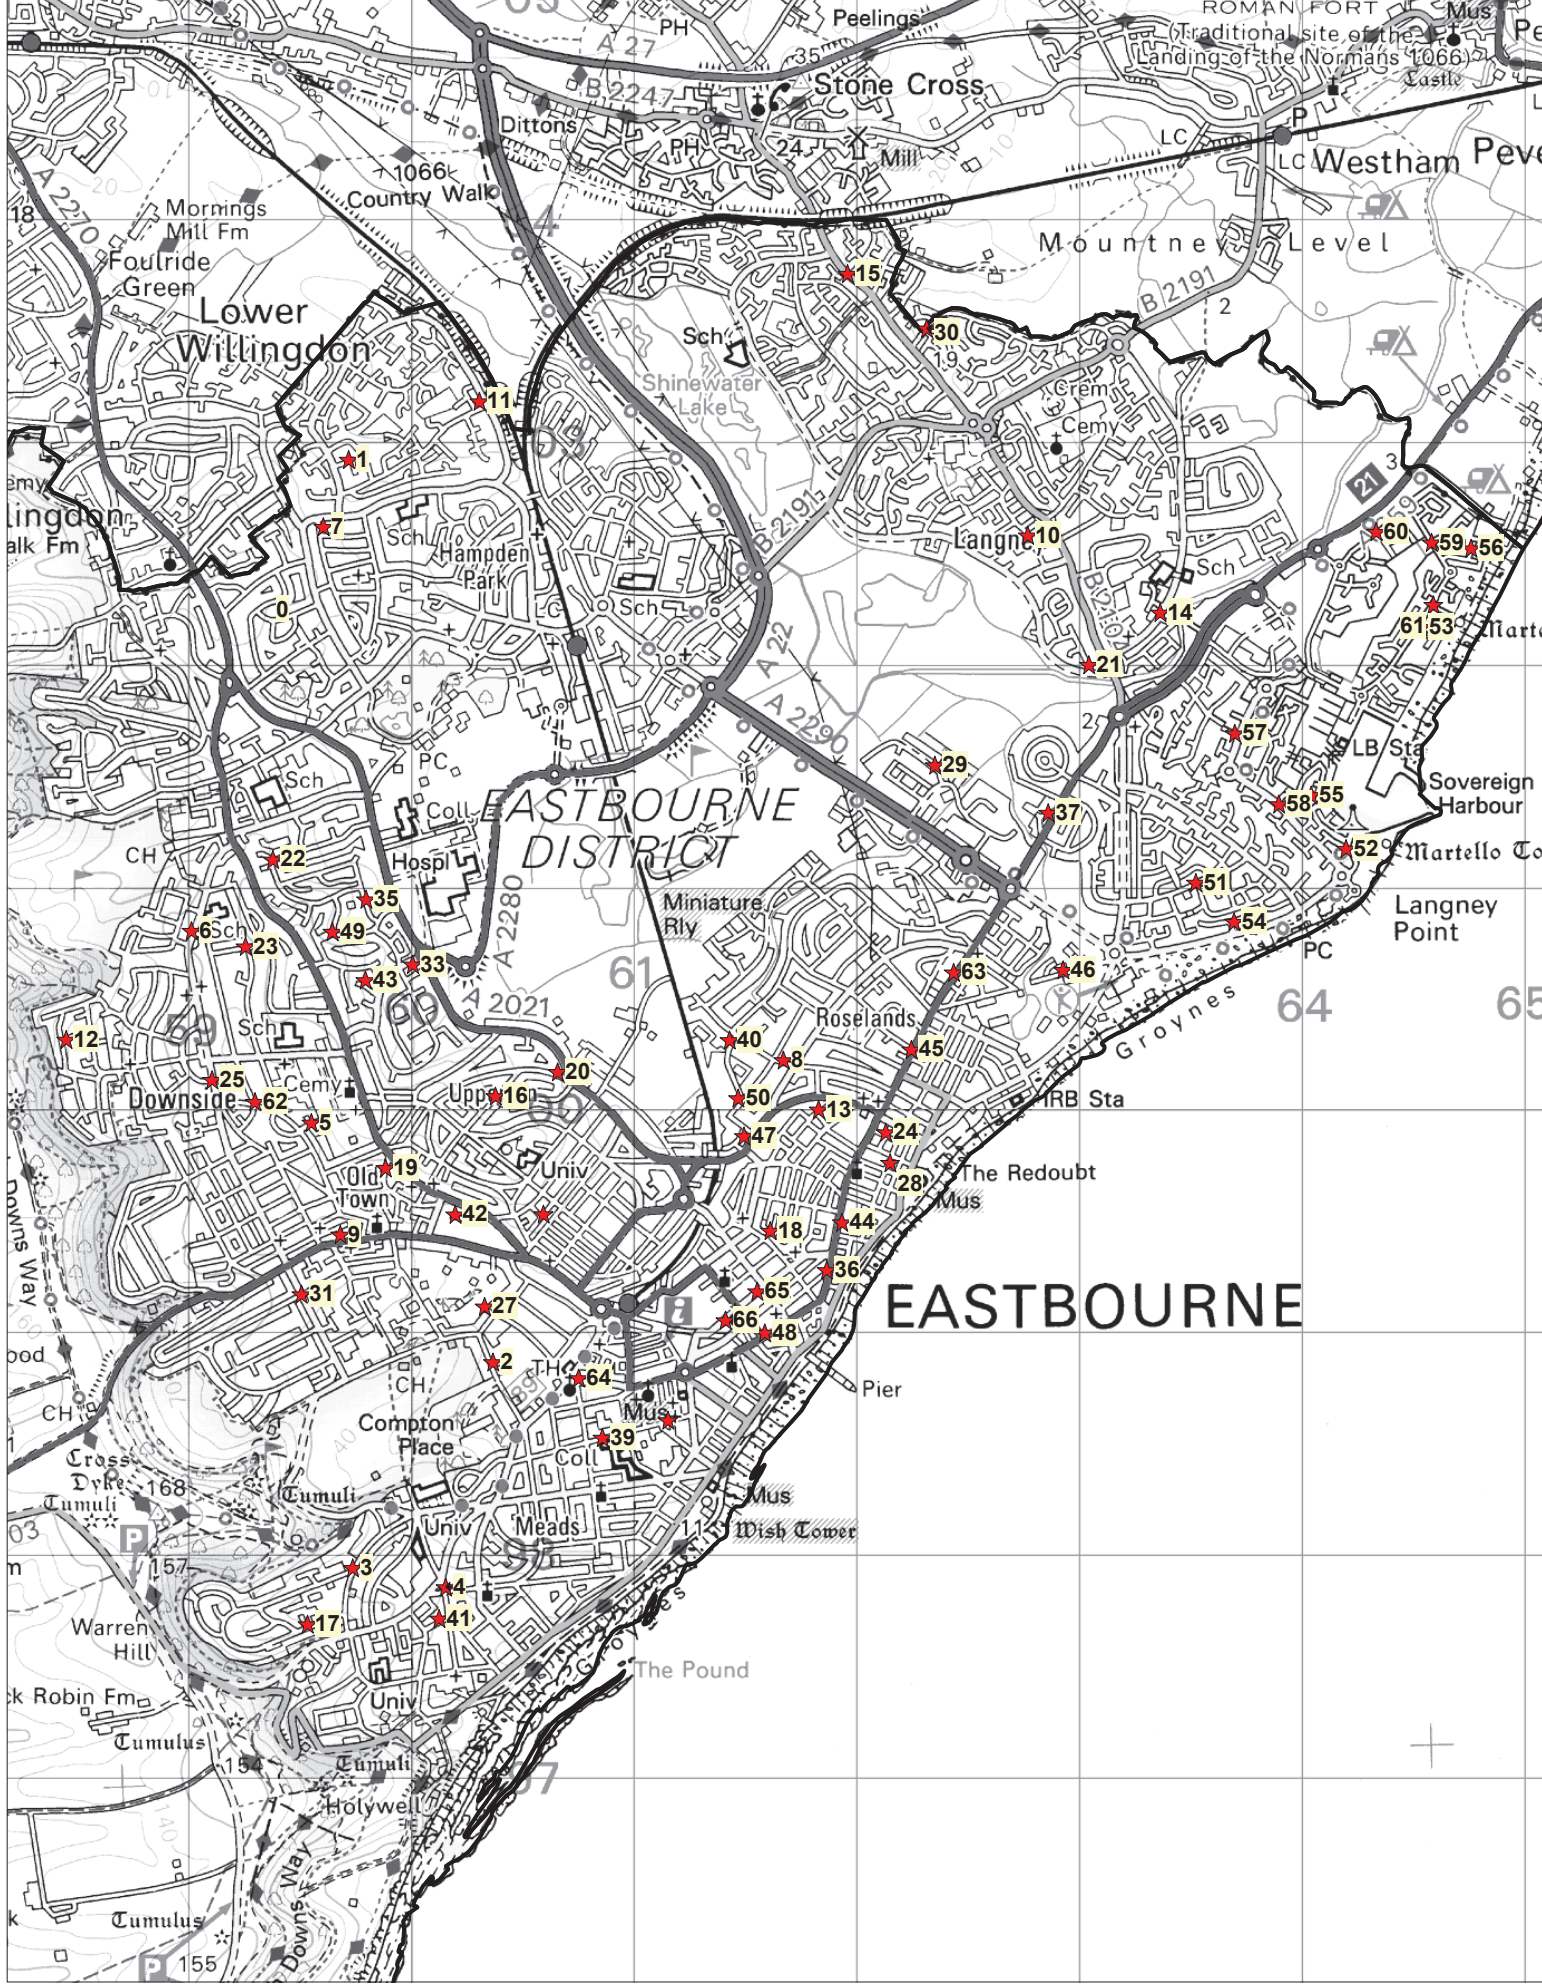

Overview of drawing locations

This map is reproduced from Ordnance Survey material with the permission of Ordnance Survey on behalf of the Controller of Her Majesty's Stationary Office Crown Copyright. Unauthorised reproduction infringes Crown Copyright and may lead to prosecution or civil proceedings. 100019601. 2016

SCALE	NTS
DATE	
DRAWING No.	
DRAWN BY