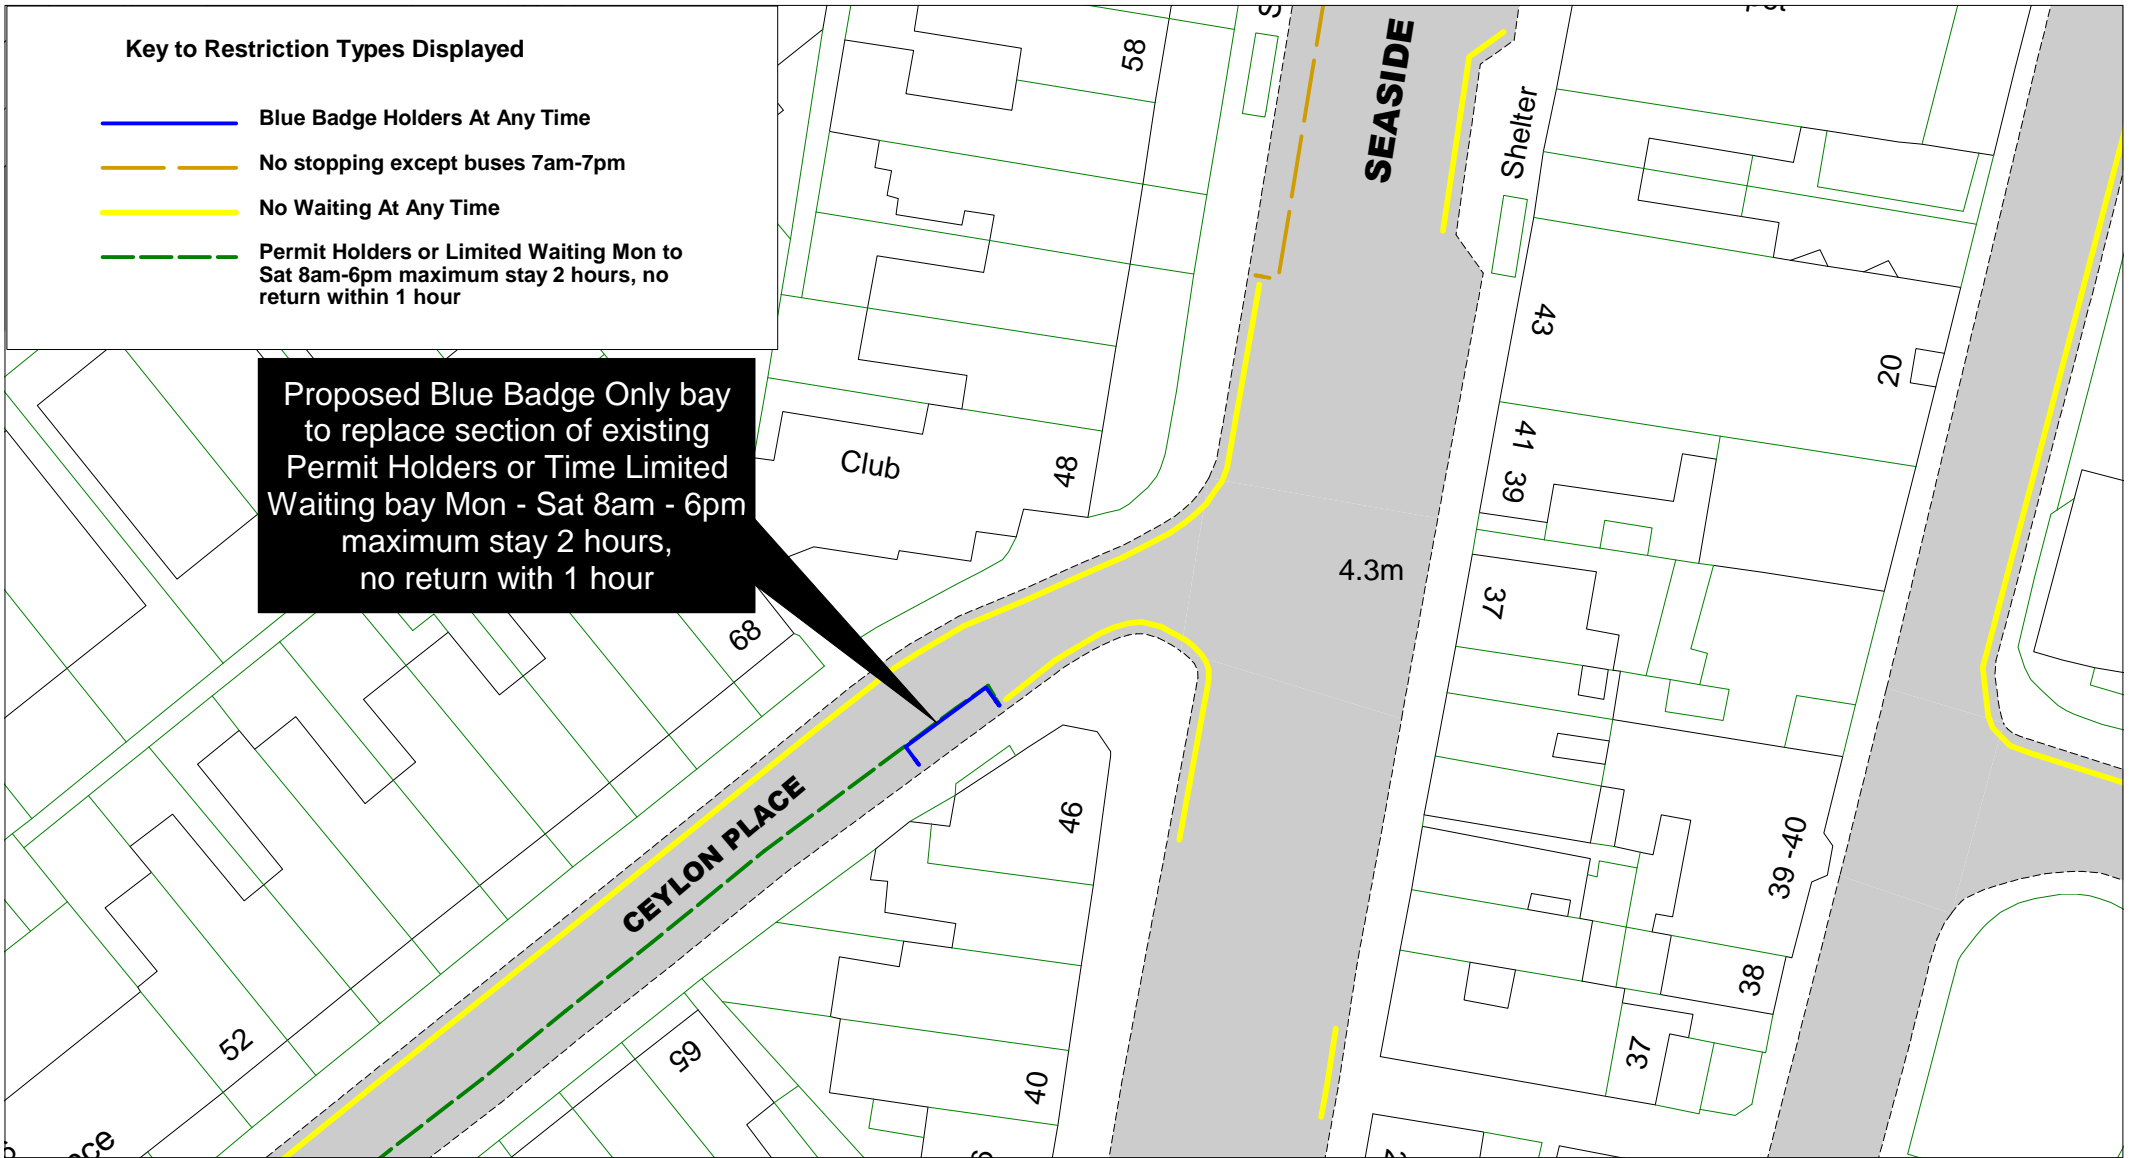

Key to Restriction Types Displayed

- Blue Badge Holders At Any Time
- - - No stopping except buses 7am-7pm
- No Waiting At Any Time
- - - Permit Holders or Limited Waiting Mon to Sat 8am-6pm maximum stay 2 hours, no return within 1 hour

Proposed Blue Badge Only bay to replace section of existing Permit Holders or Time Limited Waiting bay Mon - Sat 8am - 6pm maximum stay 2 hours, no return with 1 hour

Ceylon Place

[Return to index](#)

SCALE	1 : 500
DATE	20/09/2016
DRAWING No.	EB16 036
DRAWN BY	
© Crown copyright. All rights reserved East Sussex County Council Licence No. 100019601 2016