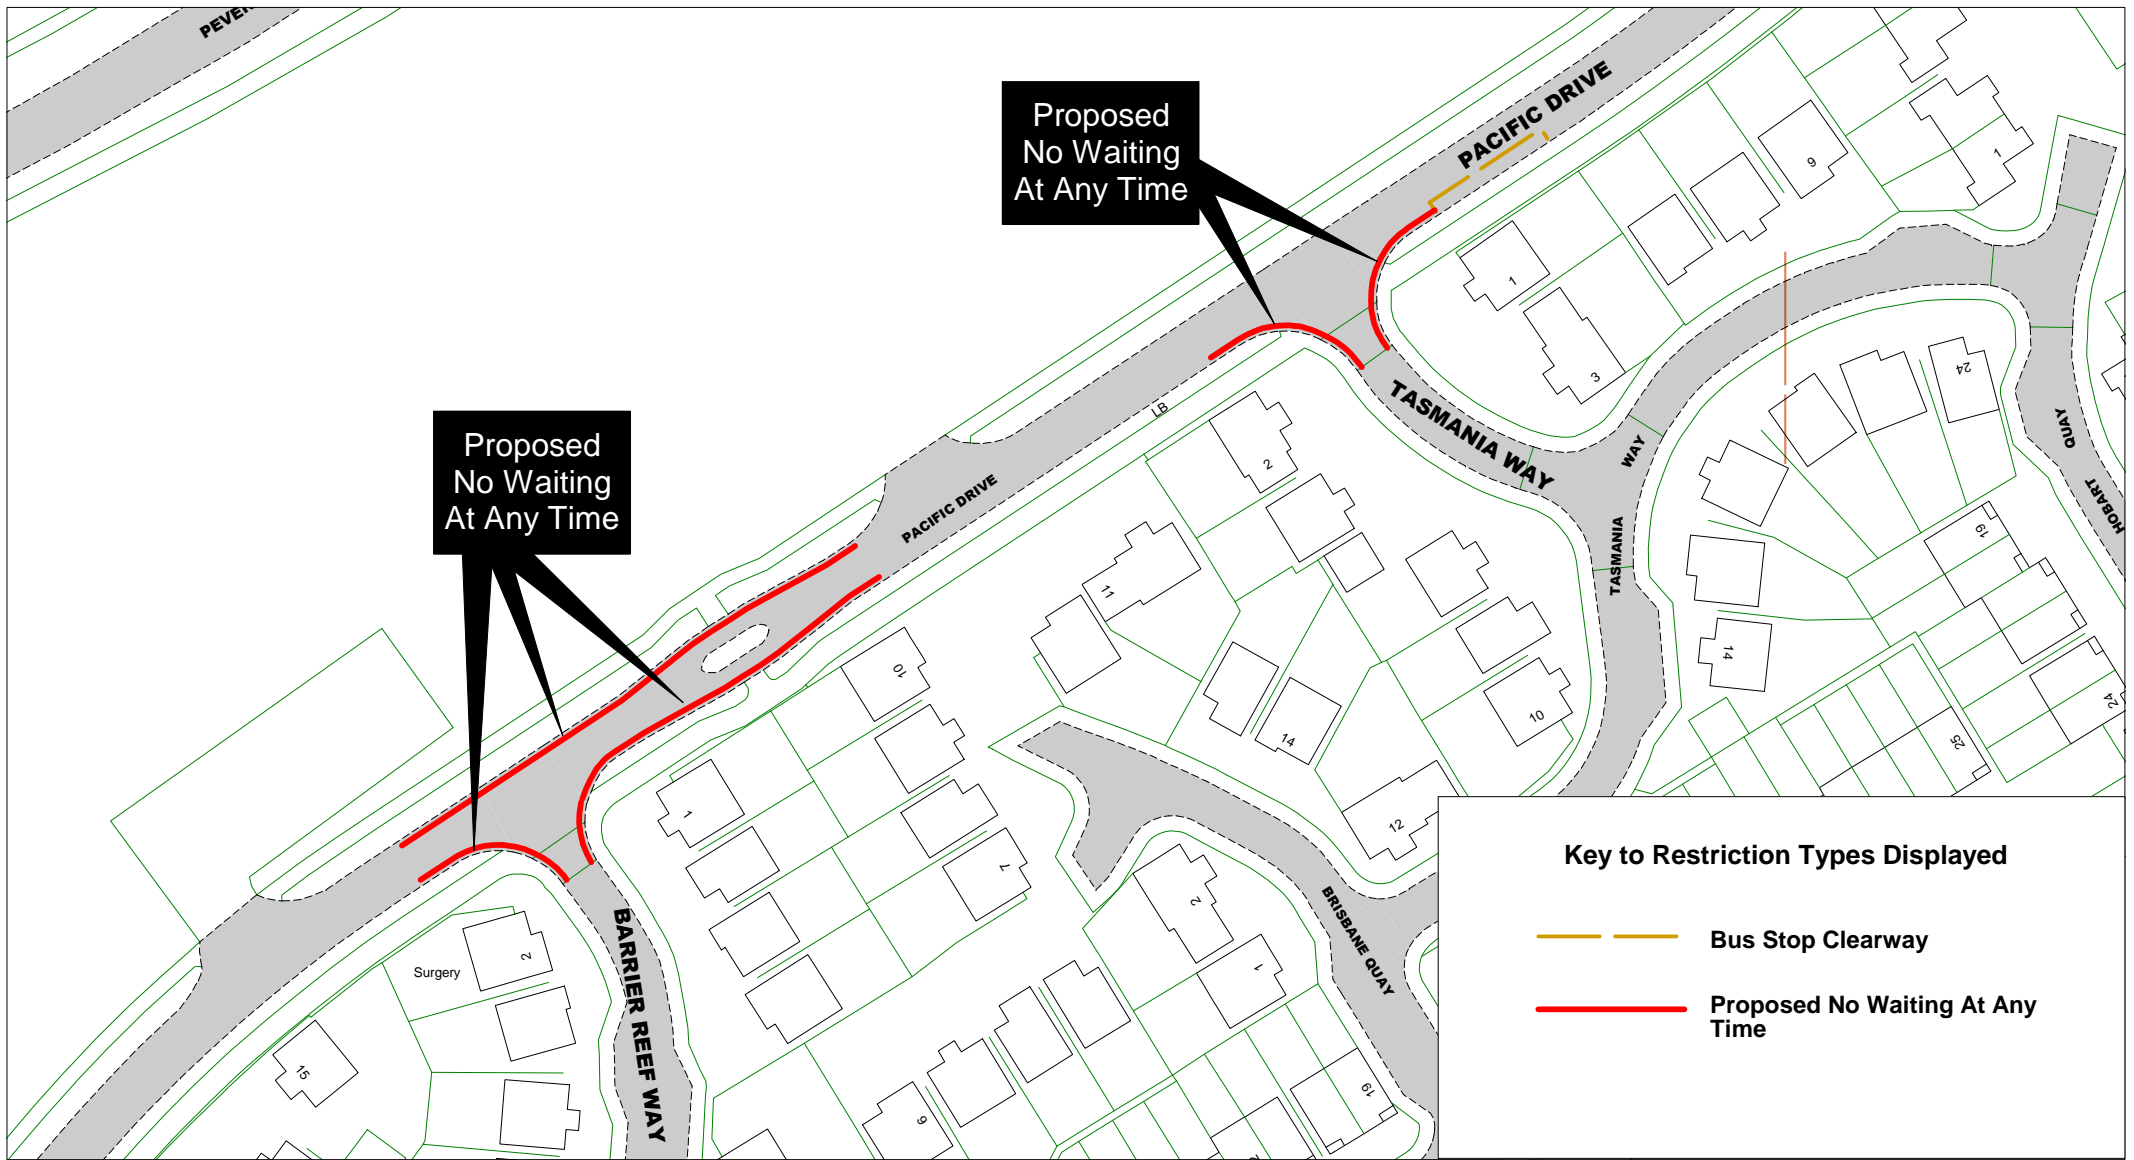

Key to Restriction Types Displayed

	Bus Stop Clearway
	Proposed No Waiting At Any Time