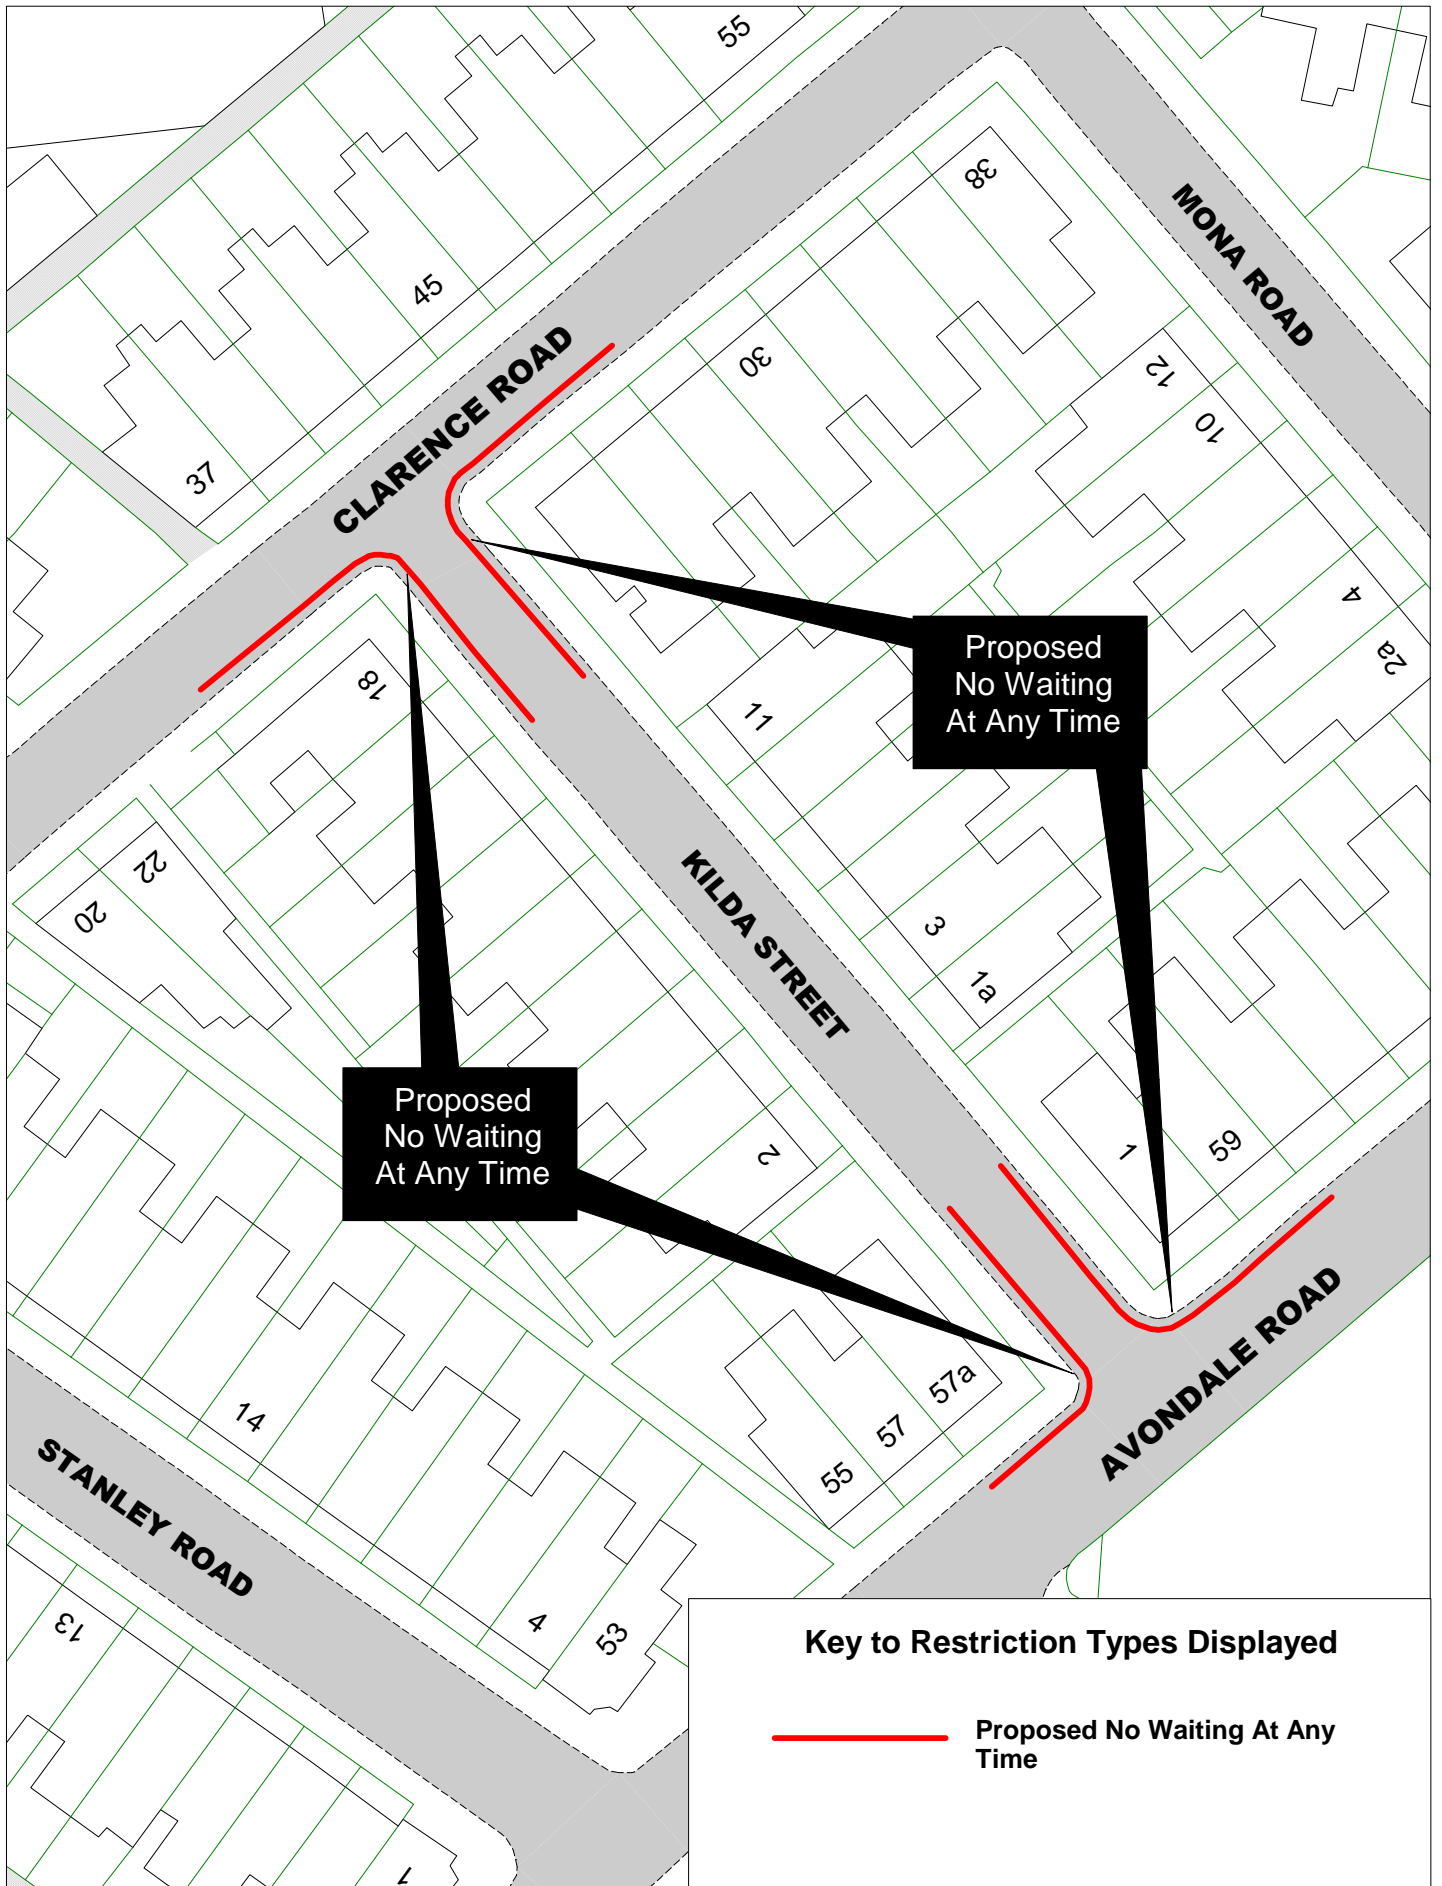

Key to Restriction Types Displayed

— Proposed No Waiting At Any Time