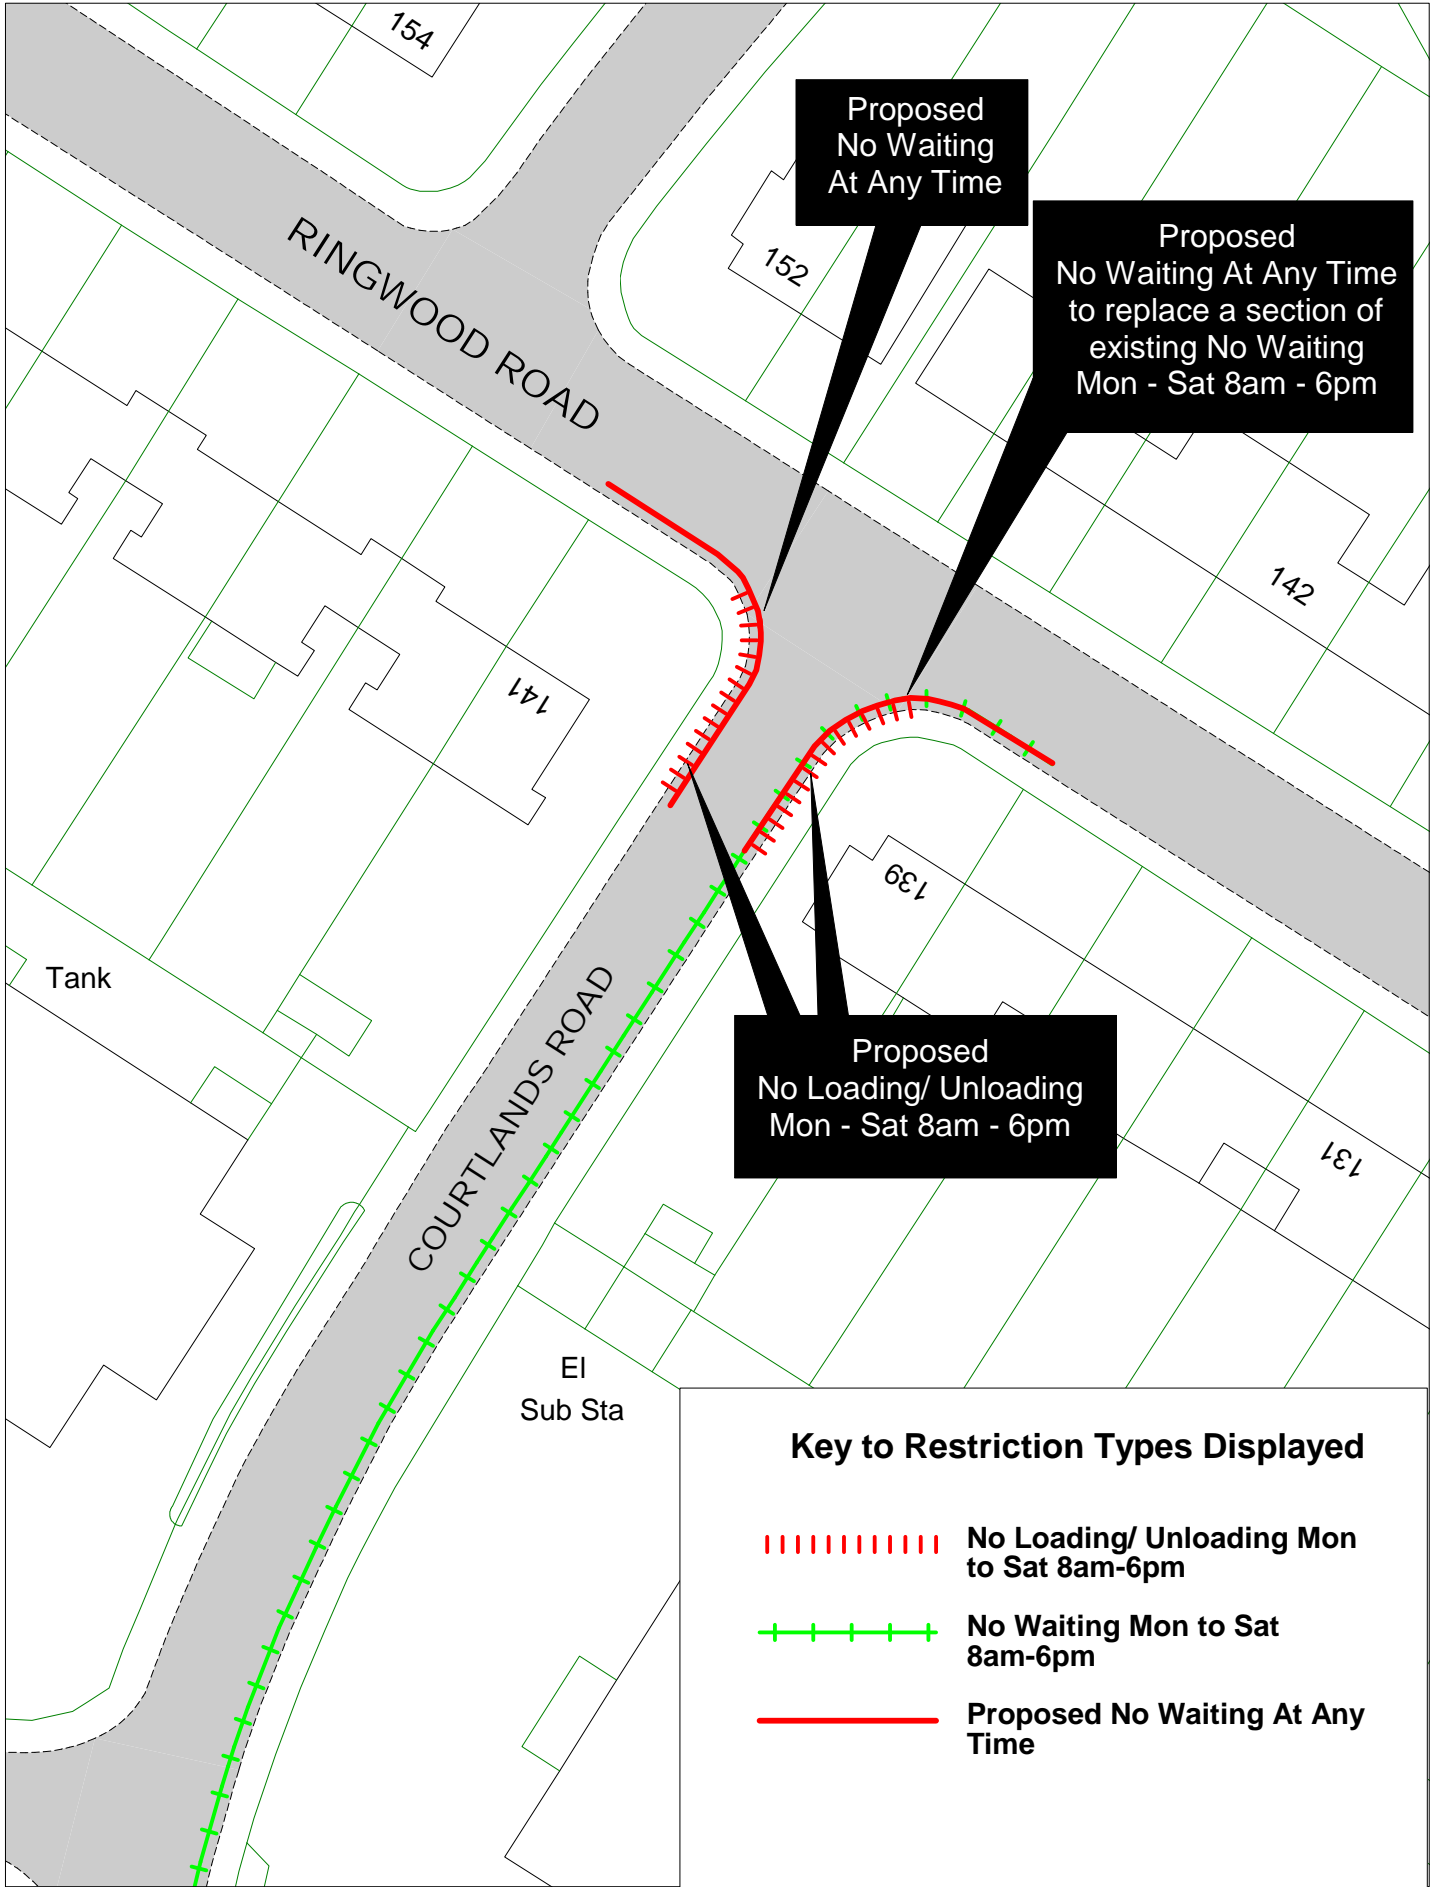

SCALE	1 : 500
DATE	20/09/2016
DRAWING No.	EB16 040
DRAWN BY