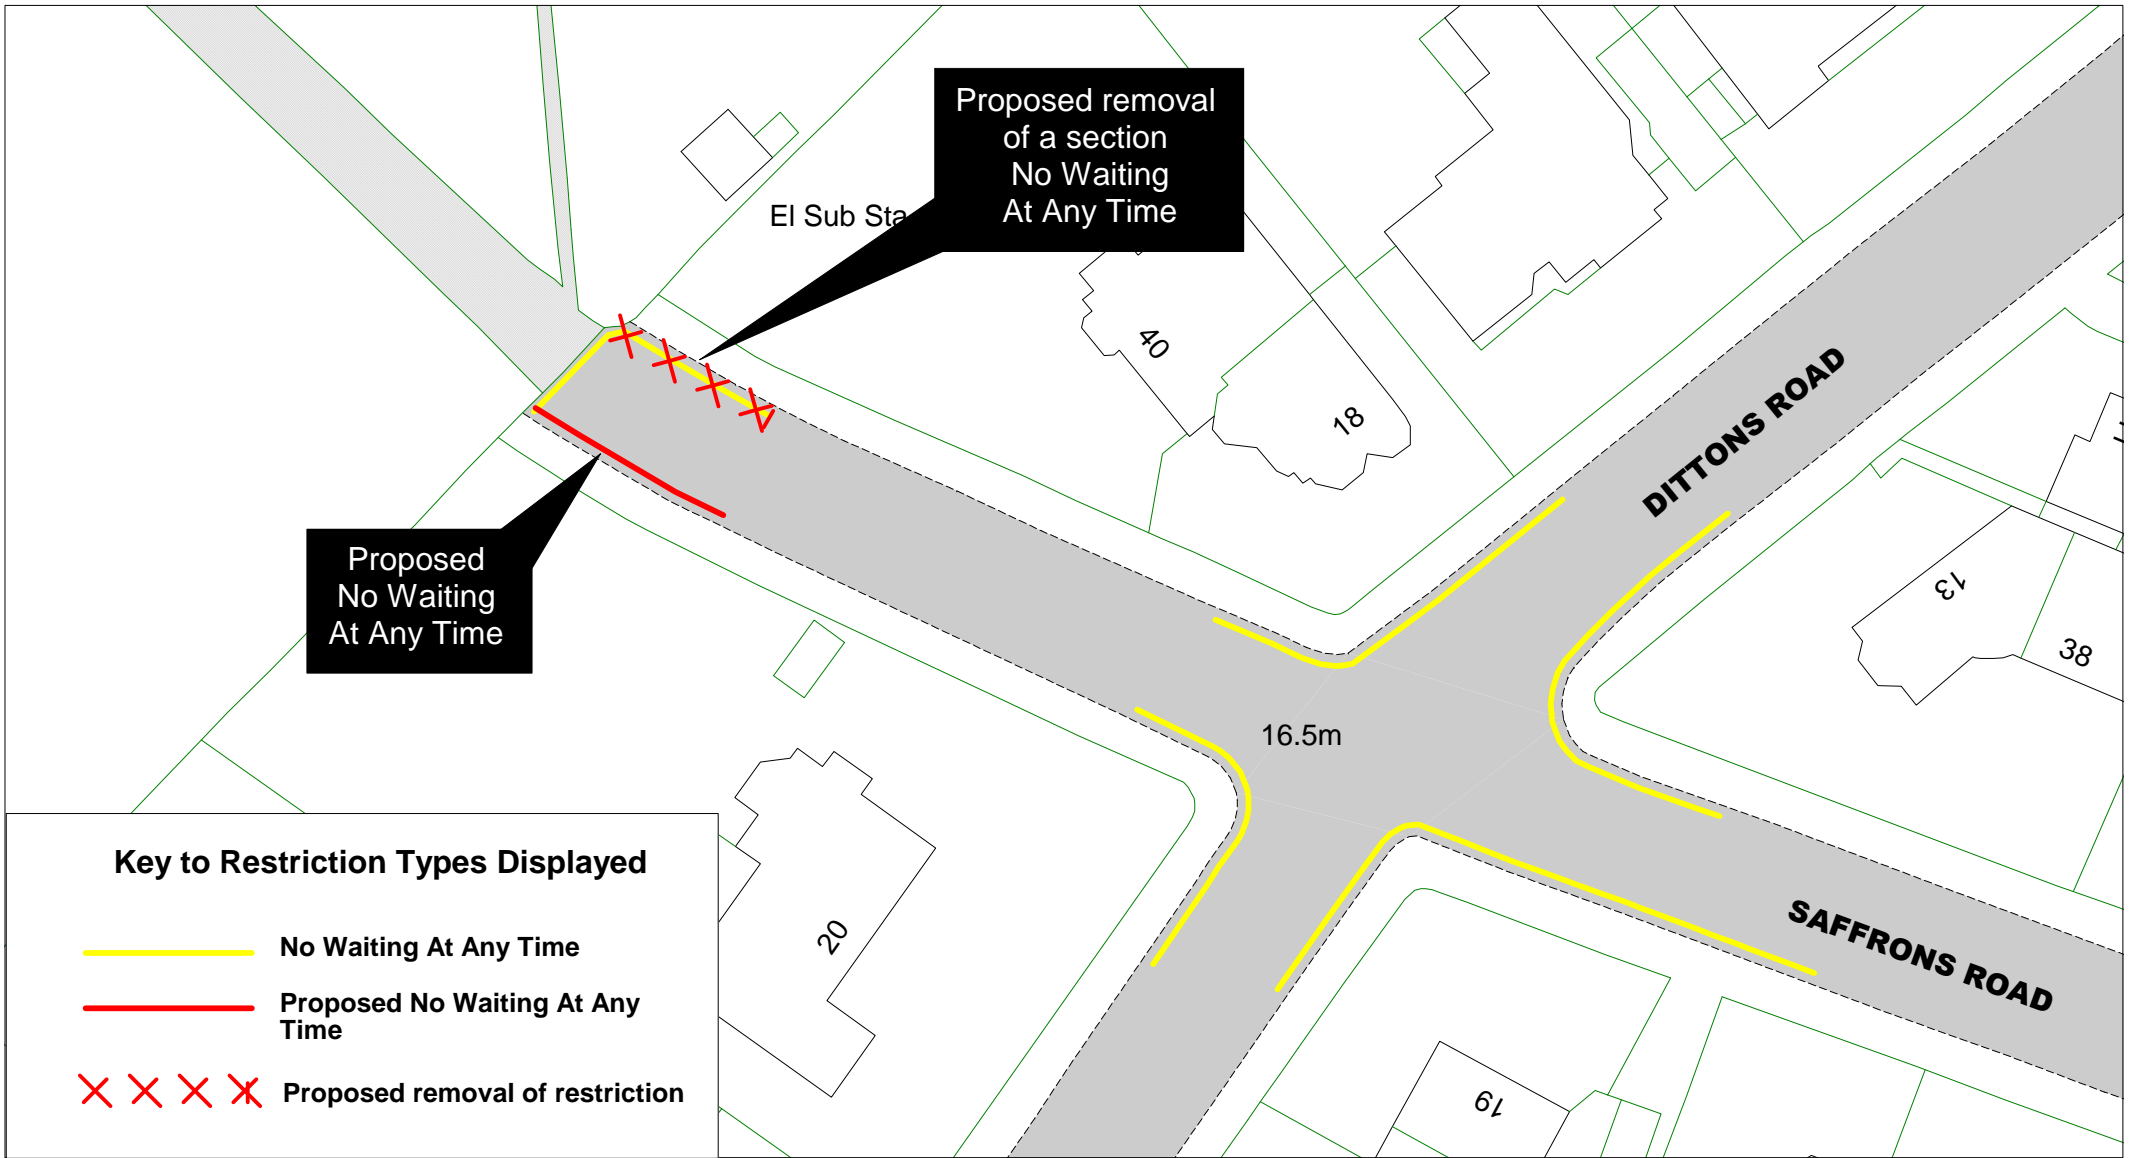

Ivy Lane

[Return to Index](#)

SCALE	1 : 500
DATE	24/08/2016
DRAWING No.	EB16 026
DRAWN BY	

Key to Restriction Types Displayed

-  No Waiting At Any Time
-  Proposed No Waiting At Any Time
-  Proposed removal of restriction