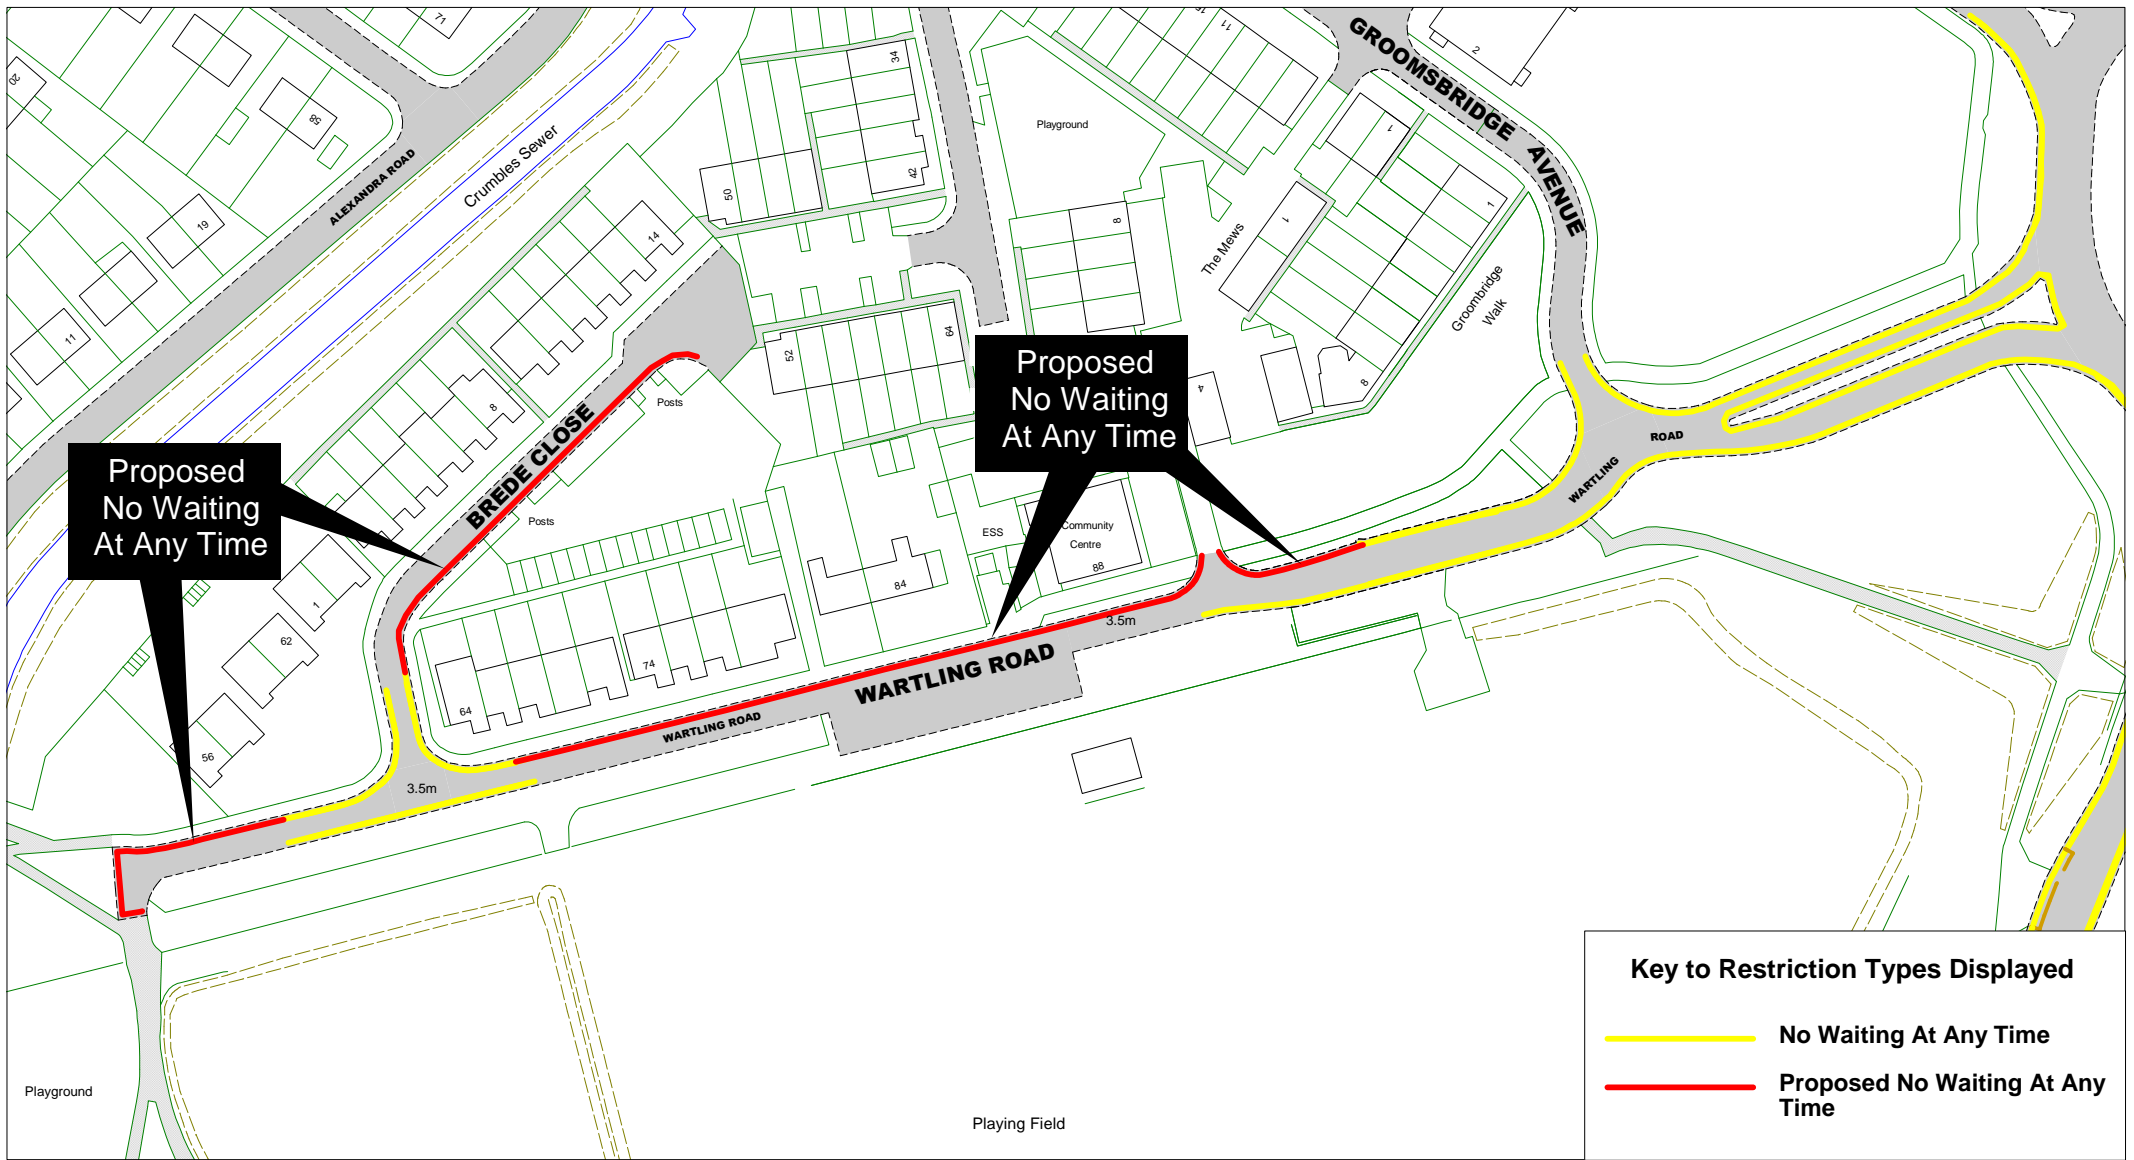

Proposed
No Waiting
At Any Time

Proposed
No Waiting
At Any Time

Key to Restriction Types Displayed

— No Waiting At Any Time

— Proposed No Waiting At Any Time