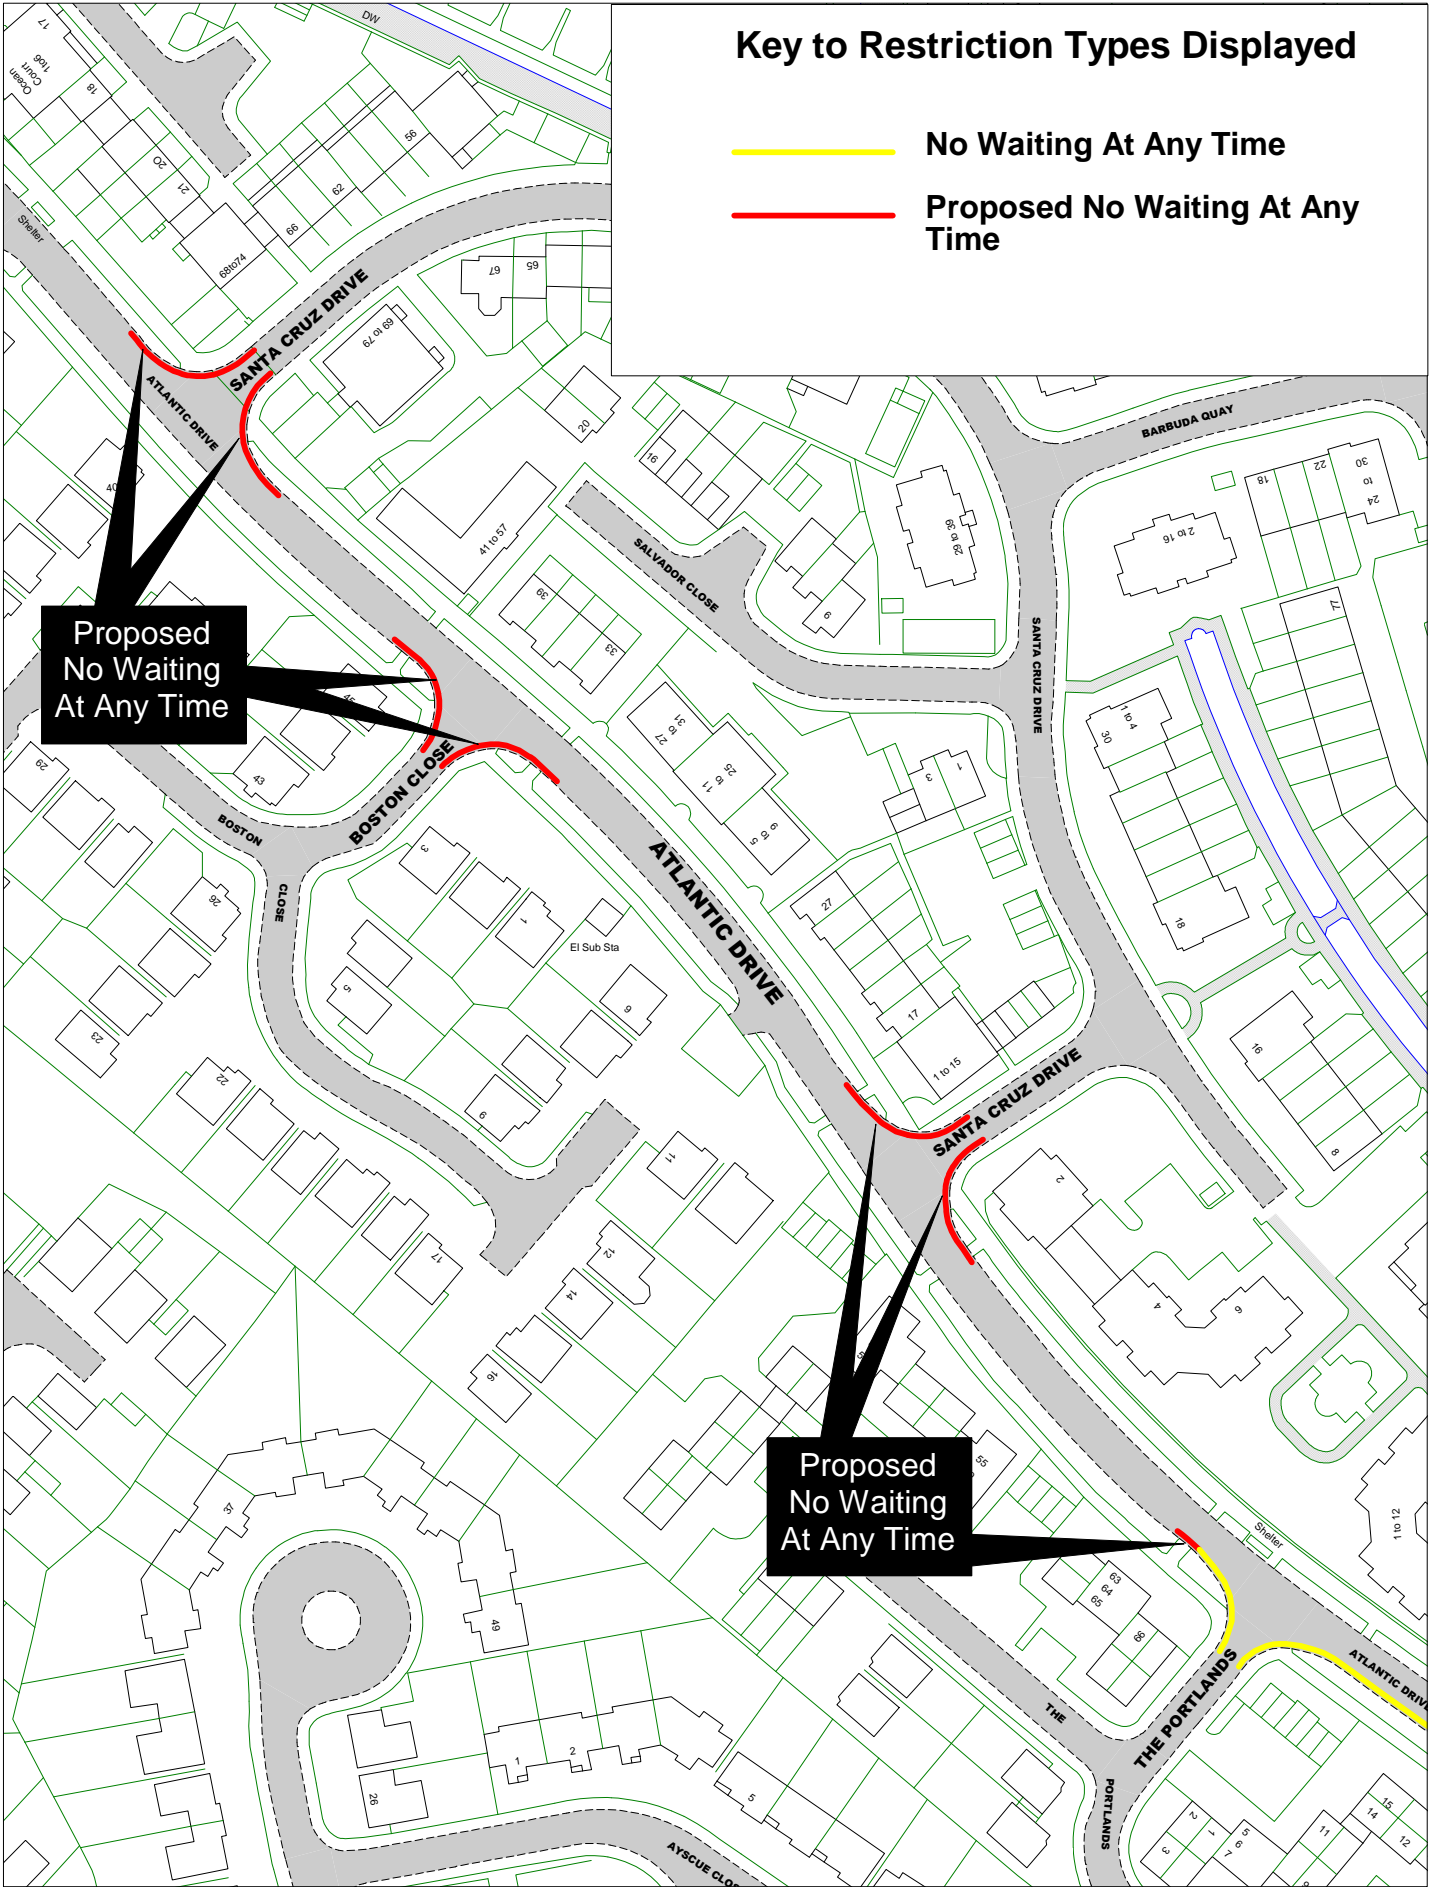

SCALE	1 : 1000
DATE	26/09/2016
DRAWING No.	EB16 057
DRAWN BY	

Key to Restriction Types Displayed

 No Waiting At Any Time

 Proposed No Waiting At Any Time

Proposed
No Waiting
At Any Time

Proposed
No Waiting
At Any Time