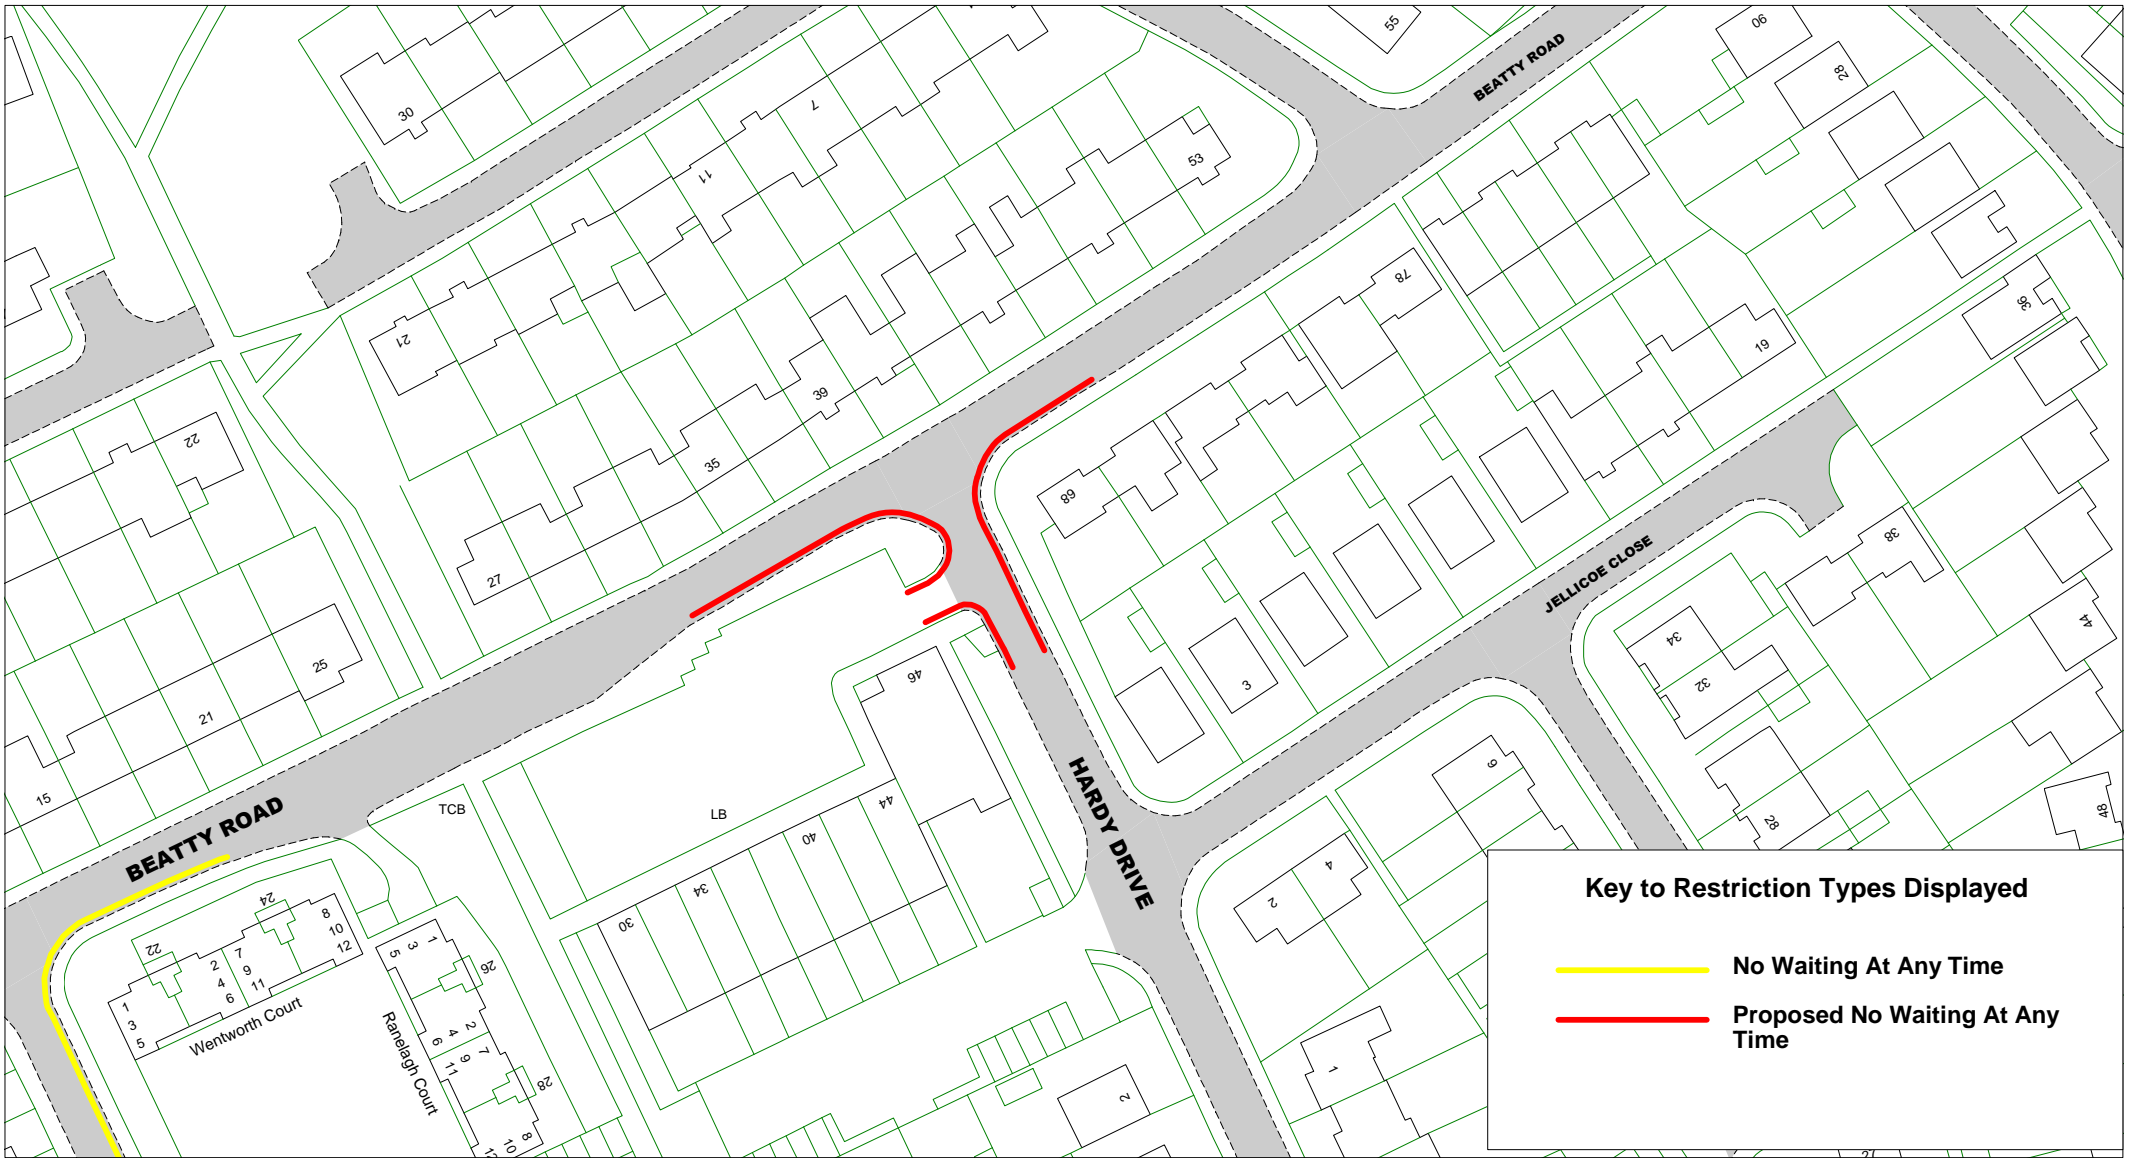

Beatty Road, Hardy Drive

Return to index

SCALE	1 : 1000
DATE	08/09/2016
DRAWING No.	EB16 051
DRAWN BY	
© Crown copyright. All rights reserved East Sussex County Council Licence No. 100019601 2016