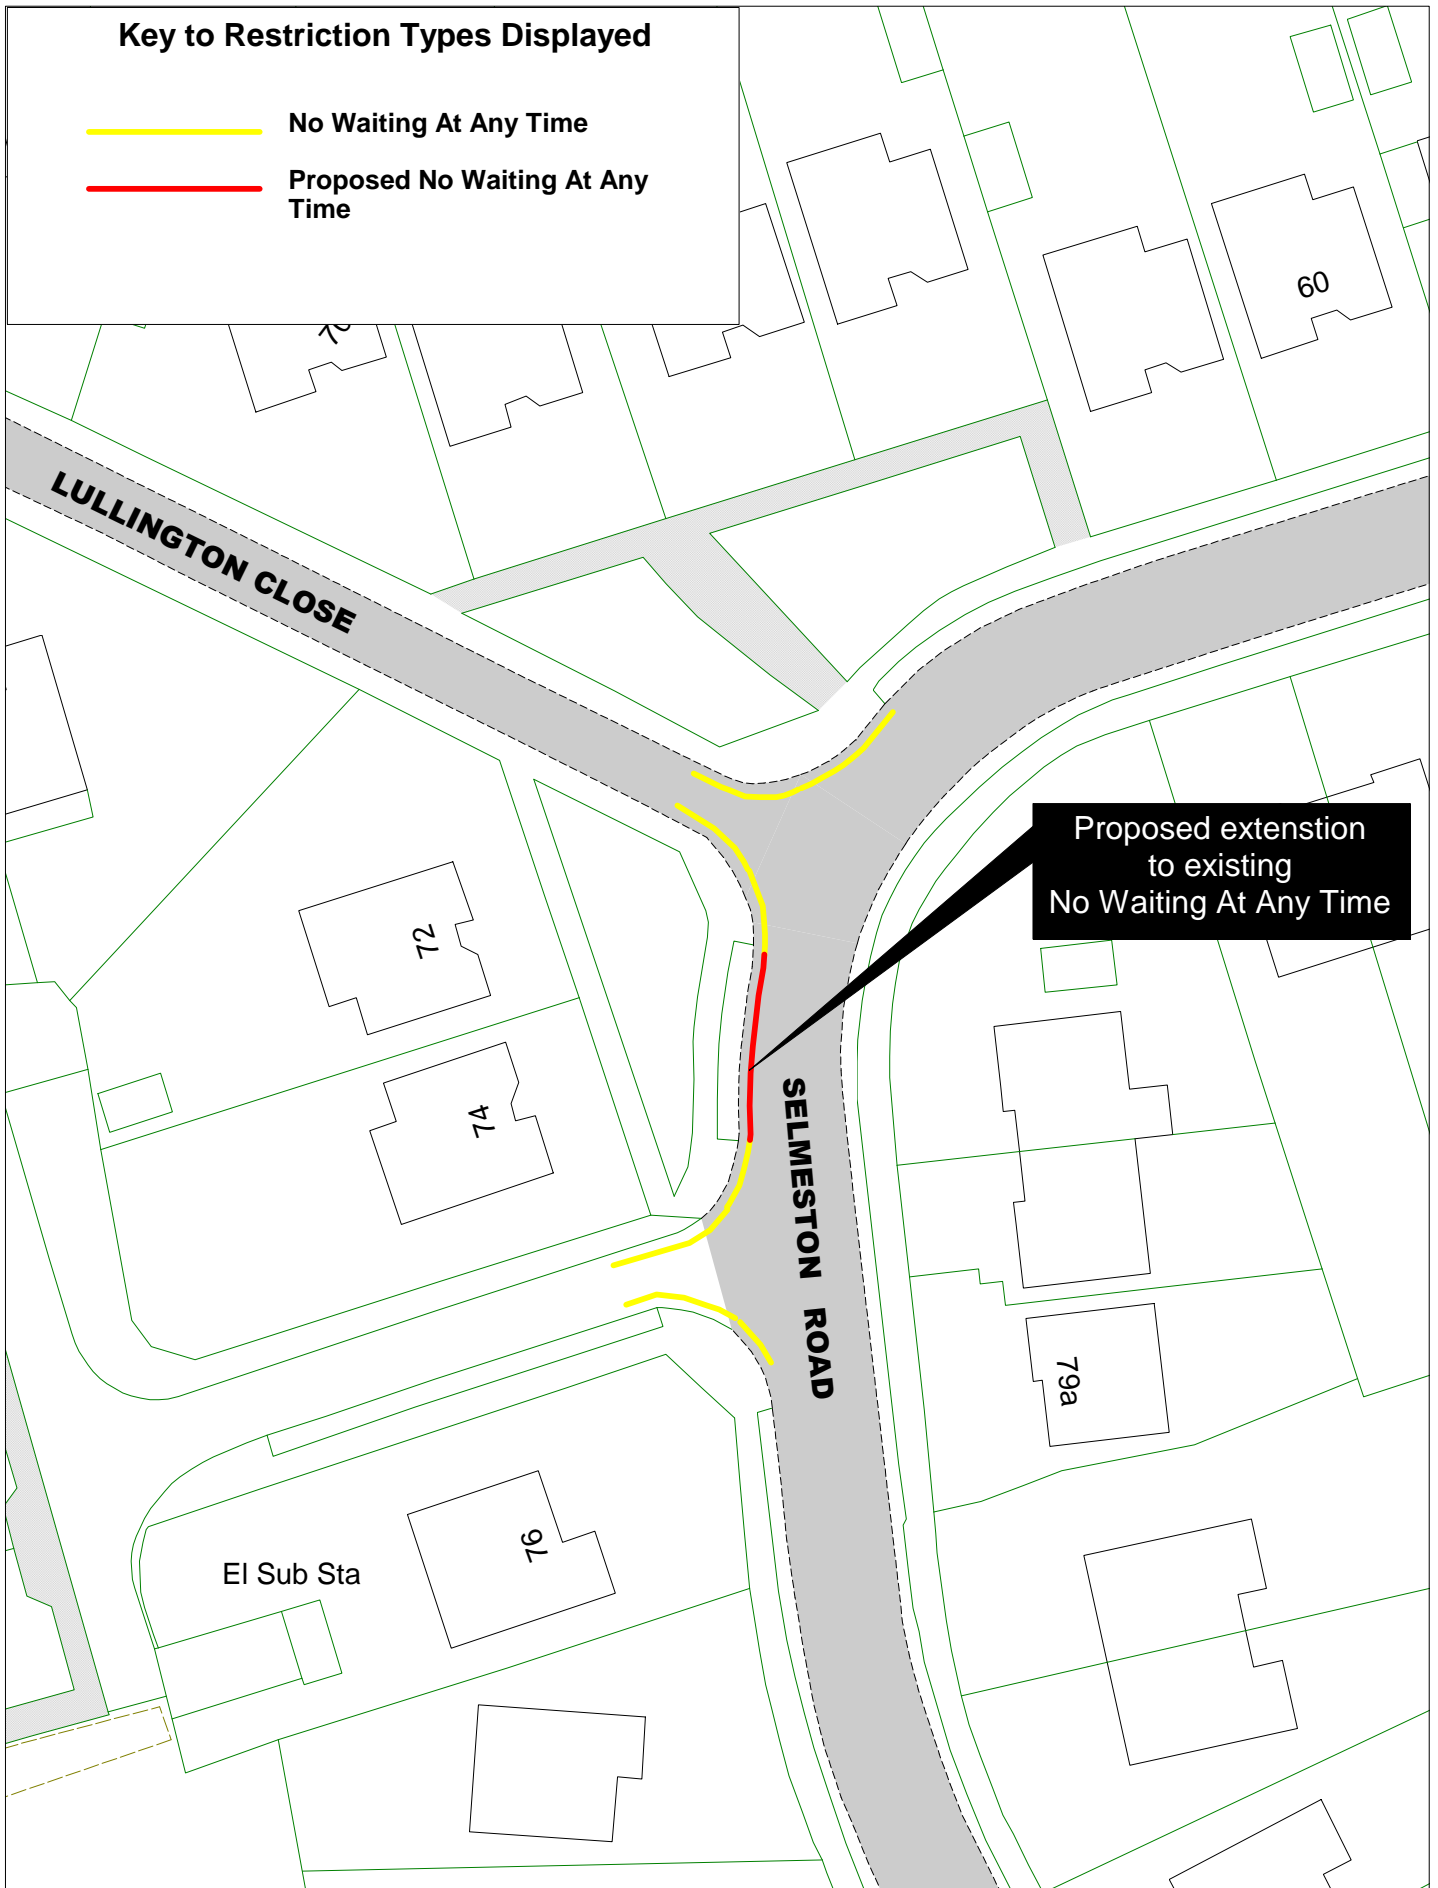

Key to Restriction Types Displayed

- No Waiting At Any Time
- Proposed No Waiting At Any Time

Proposed extension
to existing
No Waiting At Any Time

© Crown copyright. All rights reserved
East Sussex County Council
Licence No. 100019601 2016

Selmeston Road

[Return to Index](#)

SCALE	1 : 500
DATE	09/09/2016
DRAWING No.	EB16 022
DRAWN BY