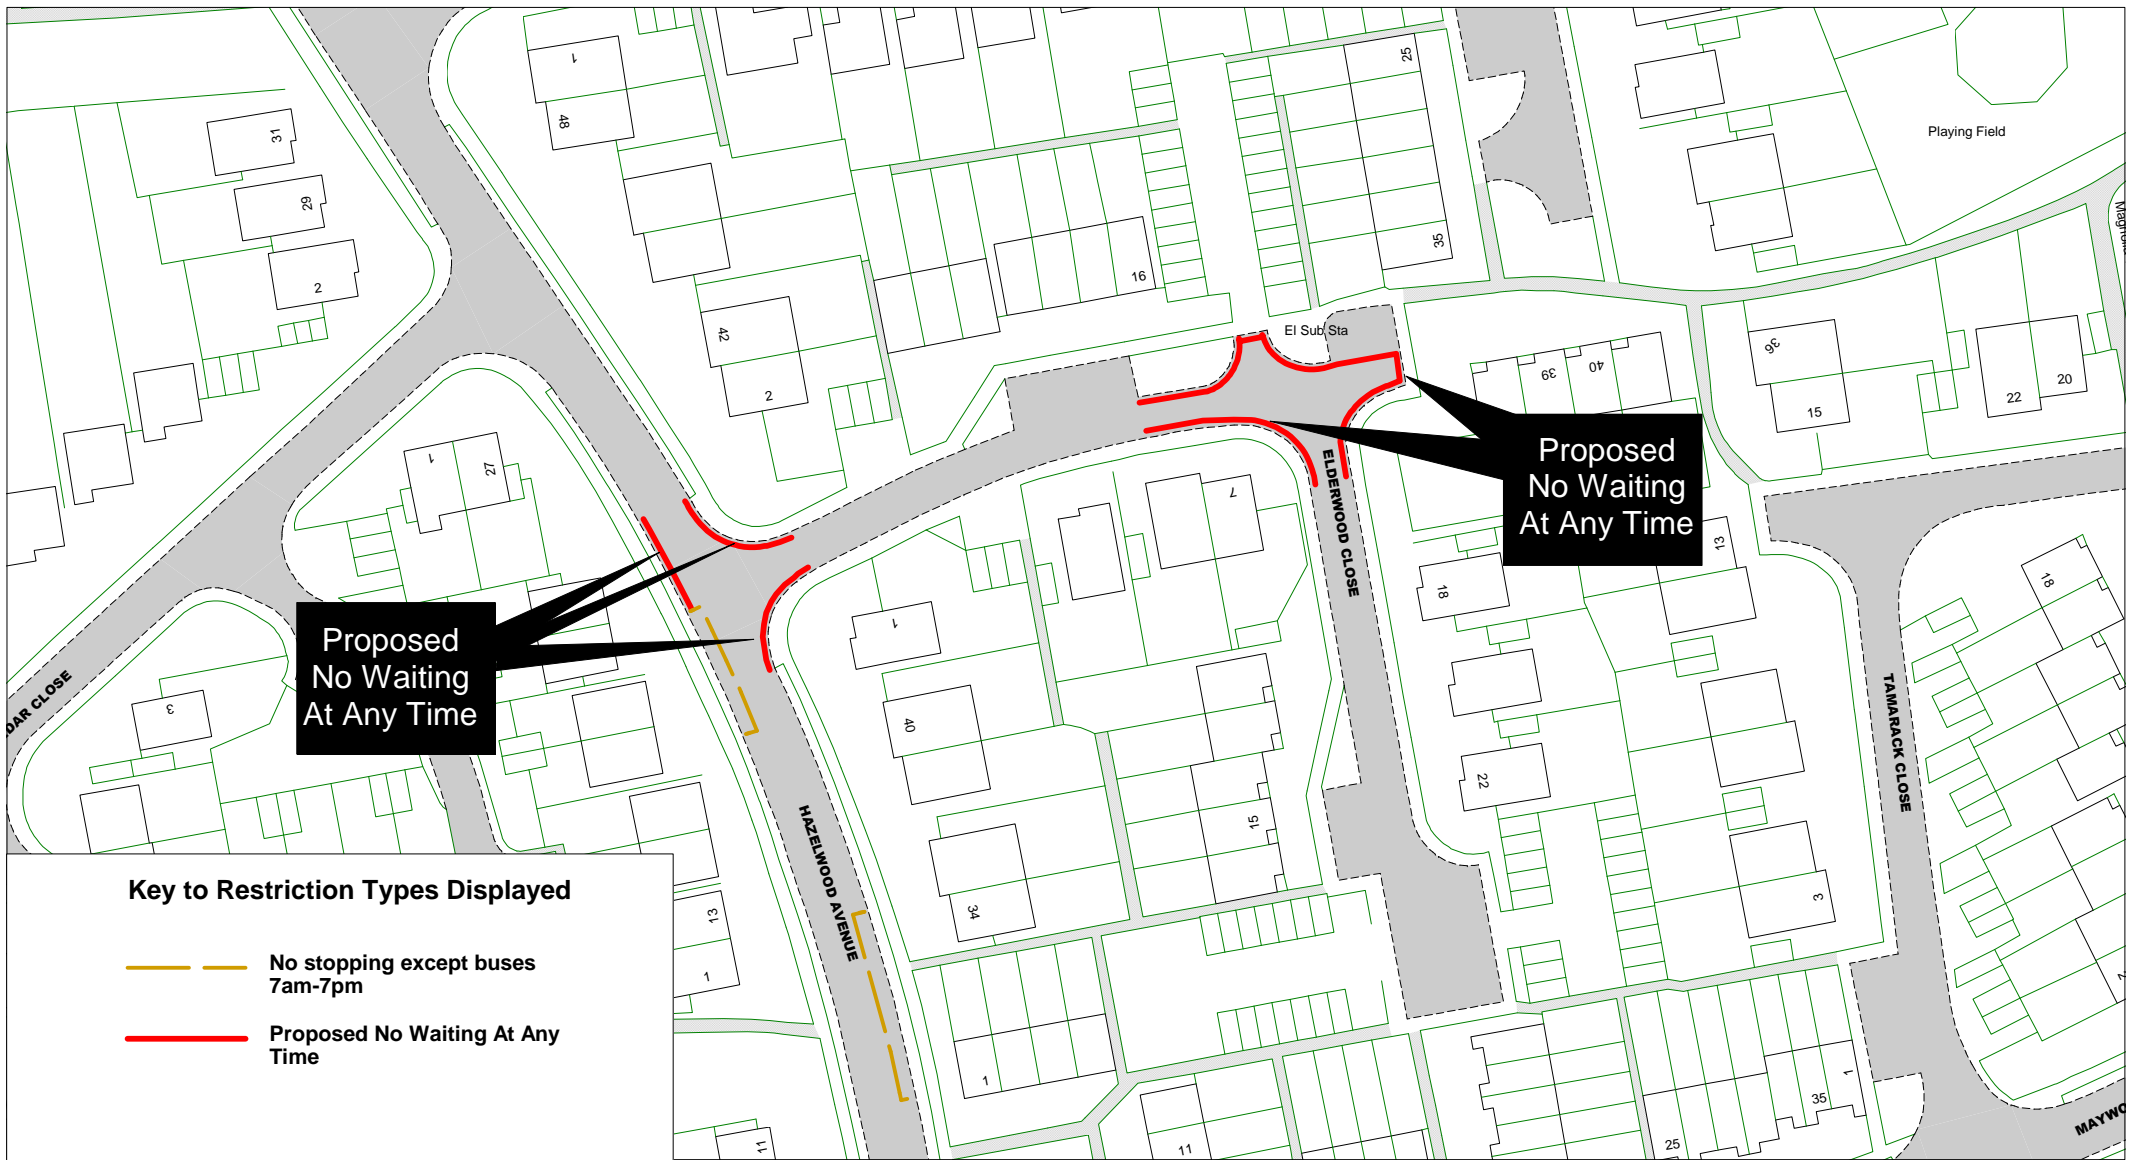

Proposed No Waiting At Any Time

Proposed No Waiting At Any Time

Key to Restriction Types Displayed

- No stopping except buses 7am-7pm
- Proposed No Waiting At Any Time