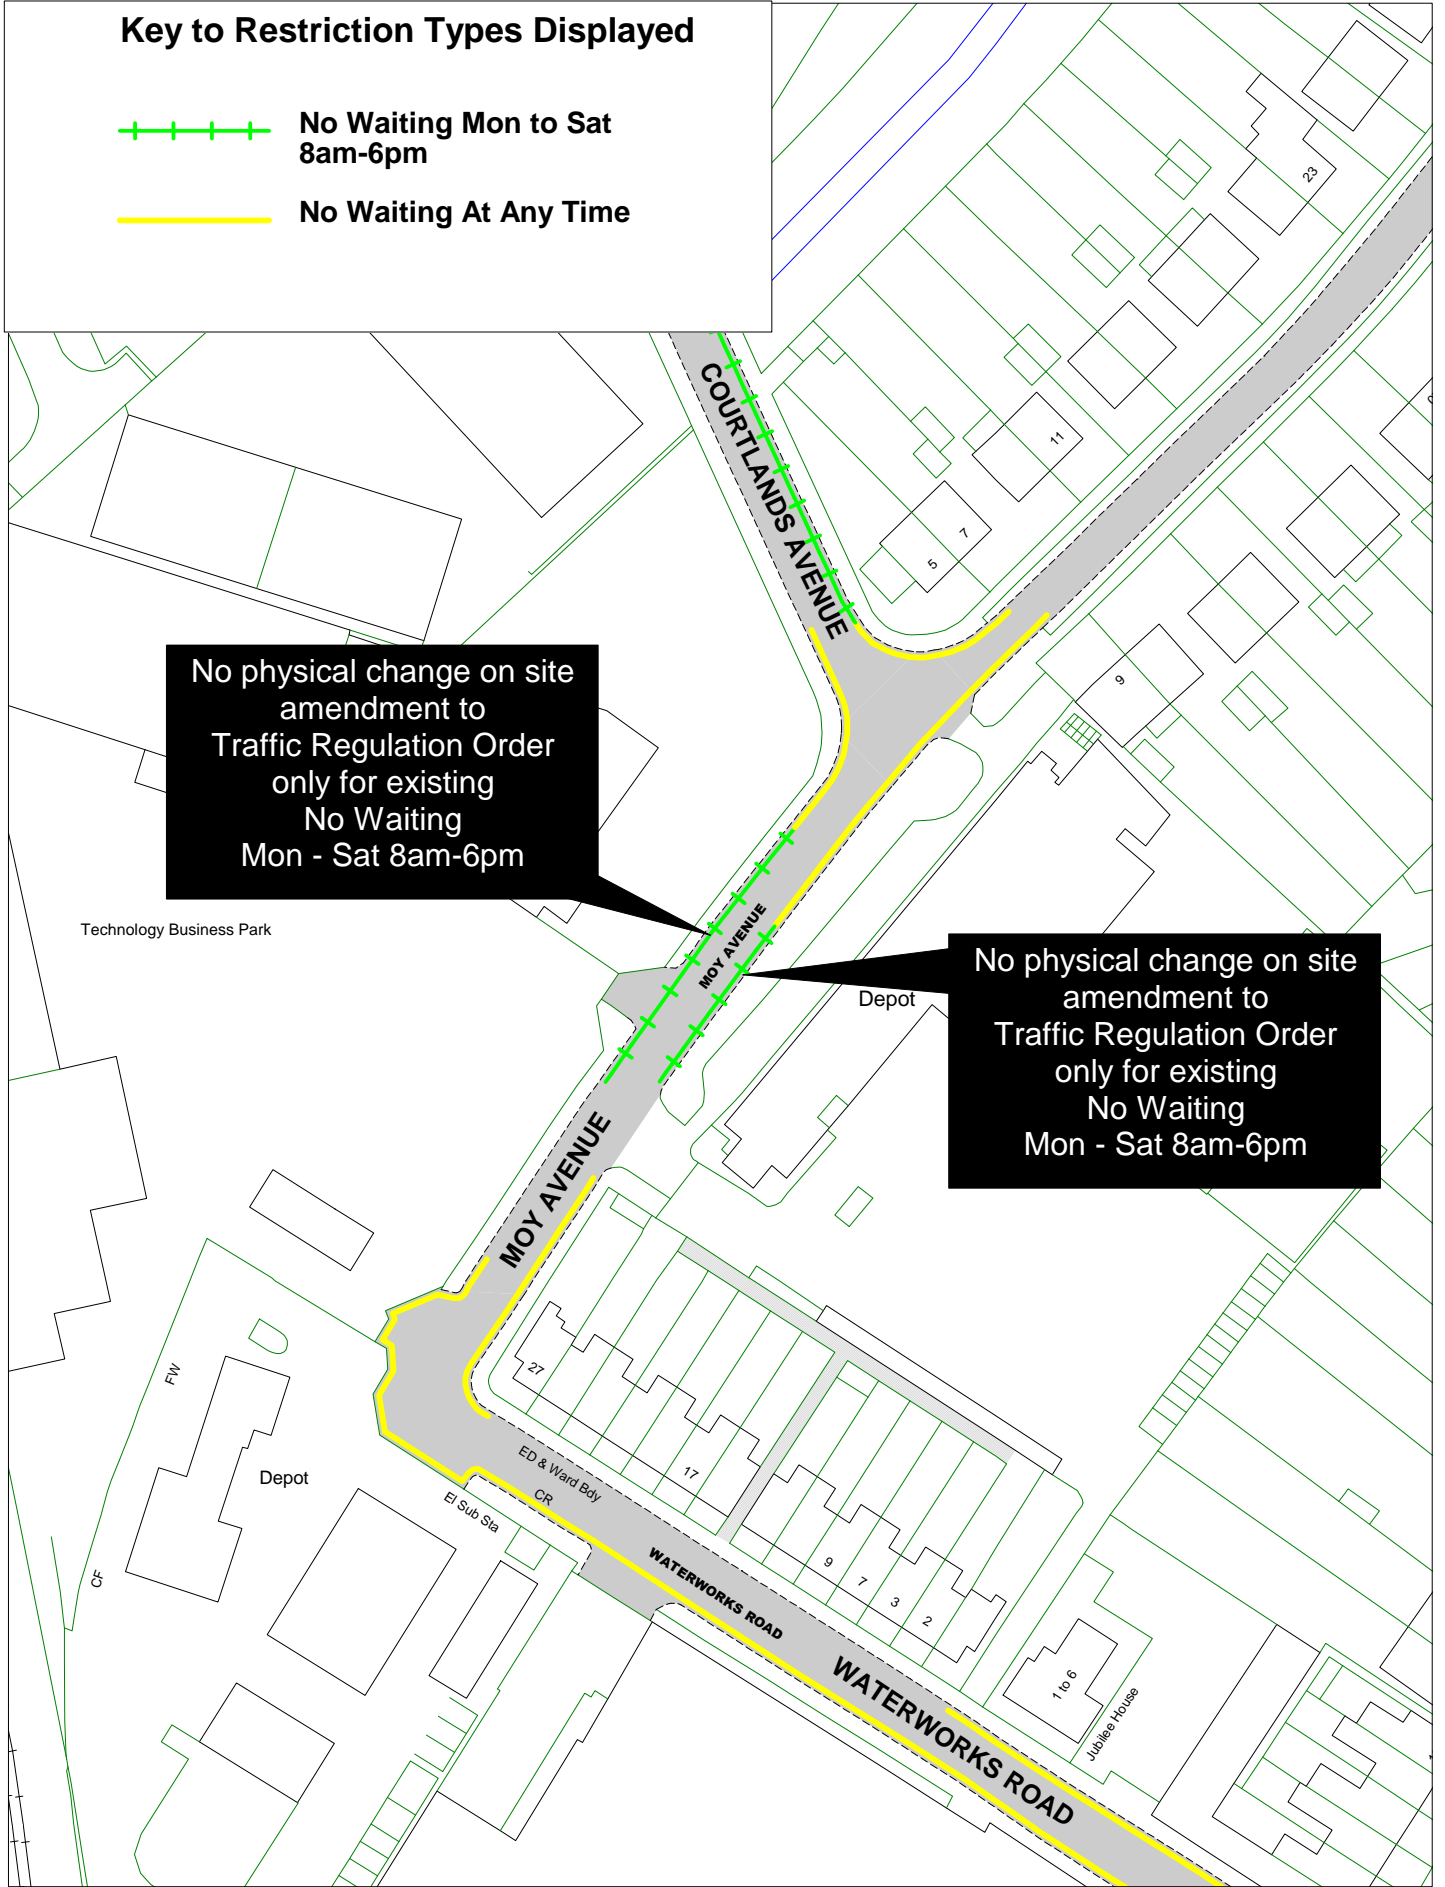

Key to Restriction Types Displayed

-  No Waiting Mon to Sat 8am-6pm
-  No Waiting At Any Time

No physical change on site amendment to Traffic Regulation Order only for existing No Waiting Mon - Sat 8am-6pm