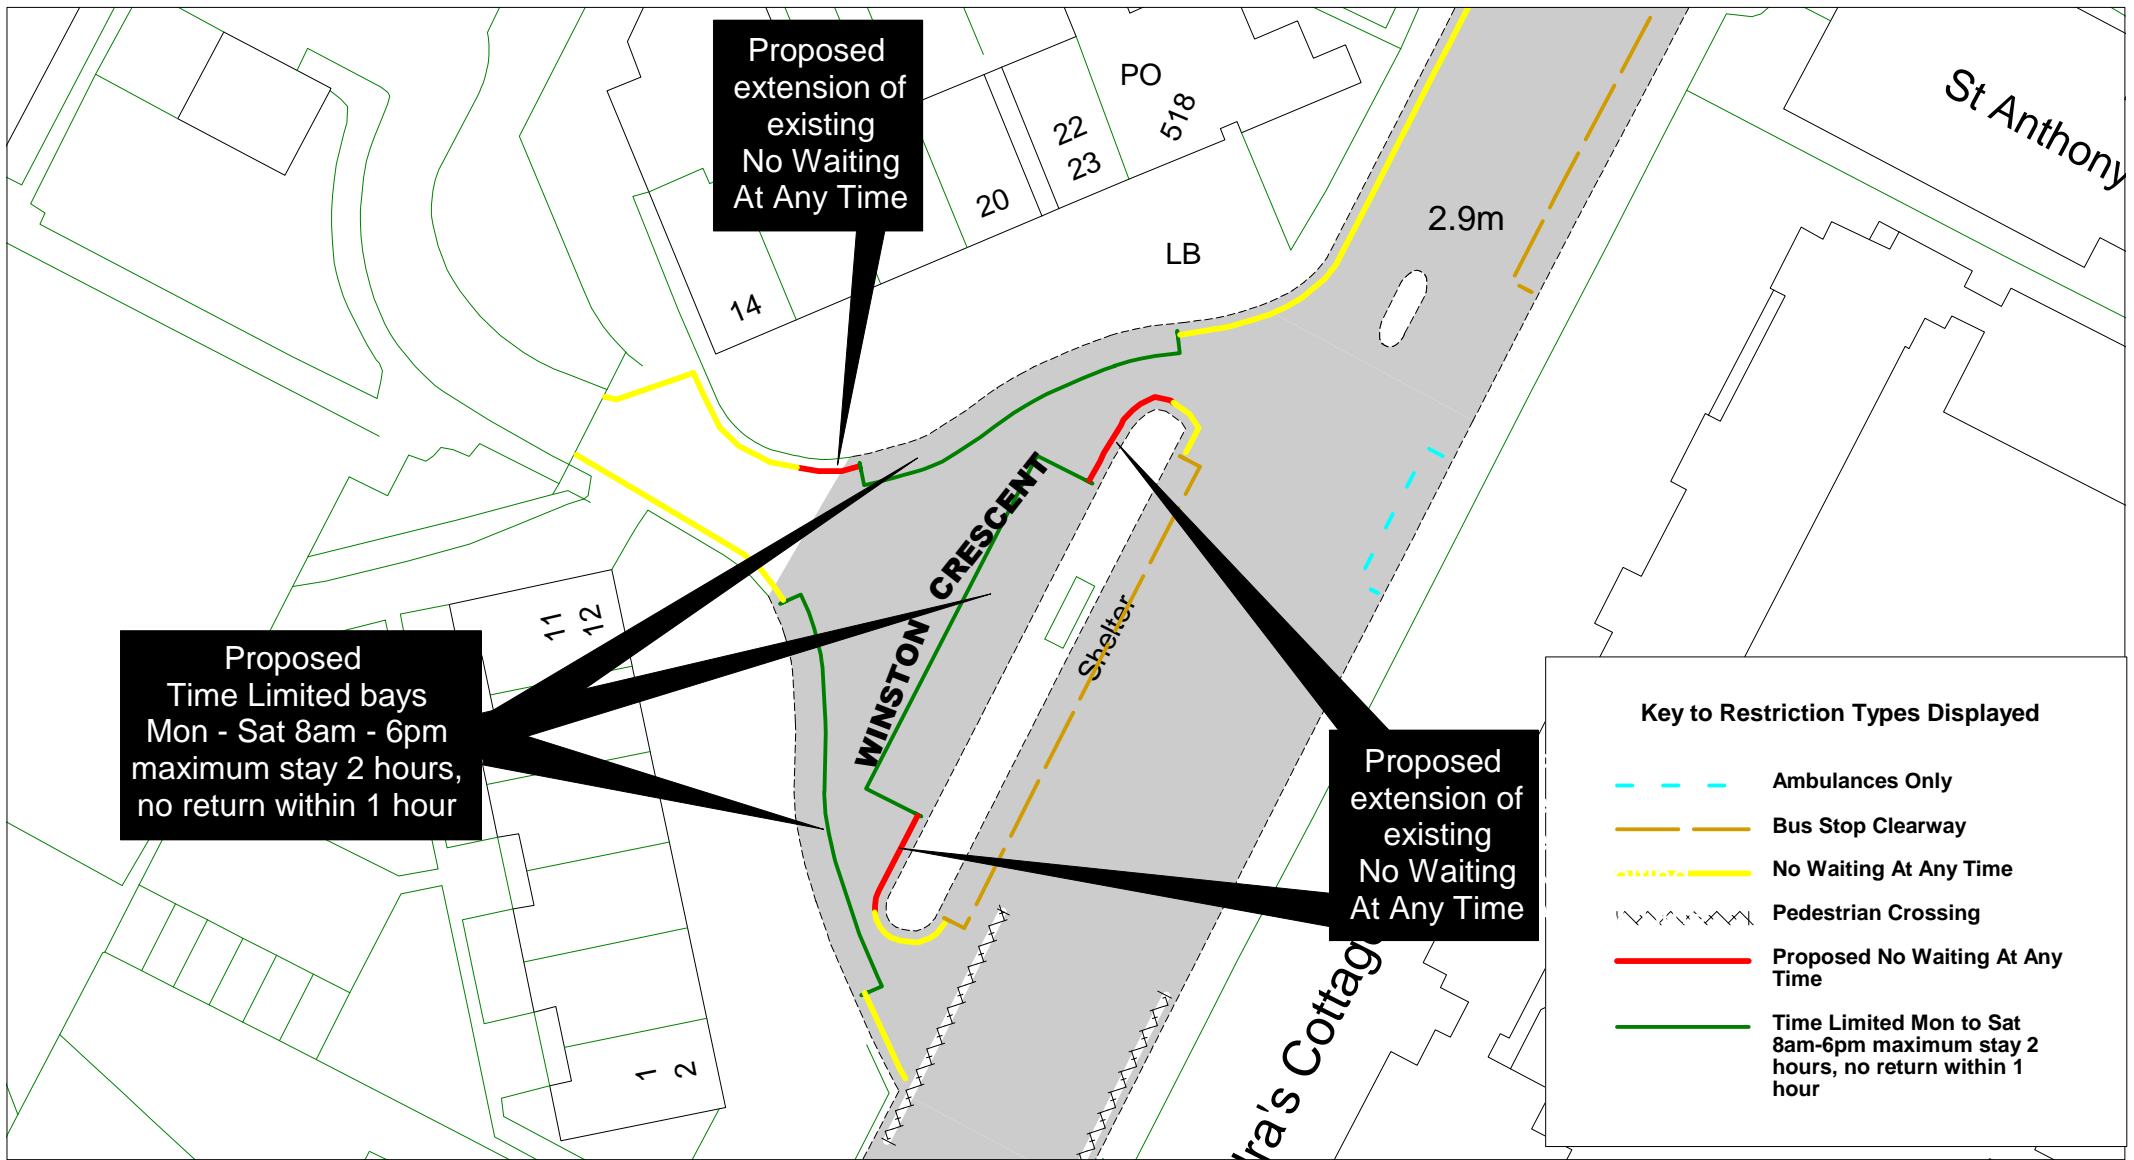

Winston Crescent

[Return to index](#)

SCALE	1 : 500
DATE	20/09/2016
DRAWING No.	EB16 037
DRAWN BY	
© Crown copyright. All rights reserved East Sussex County Council Licence No. 100019601 2016