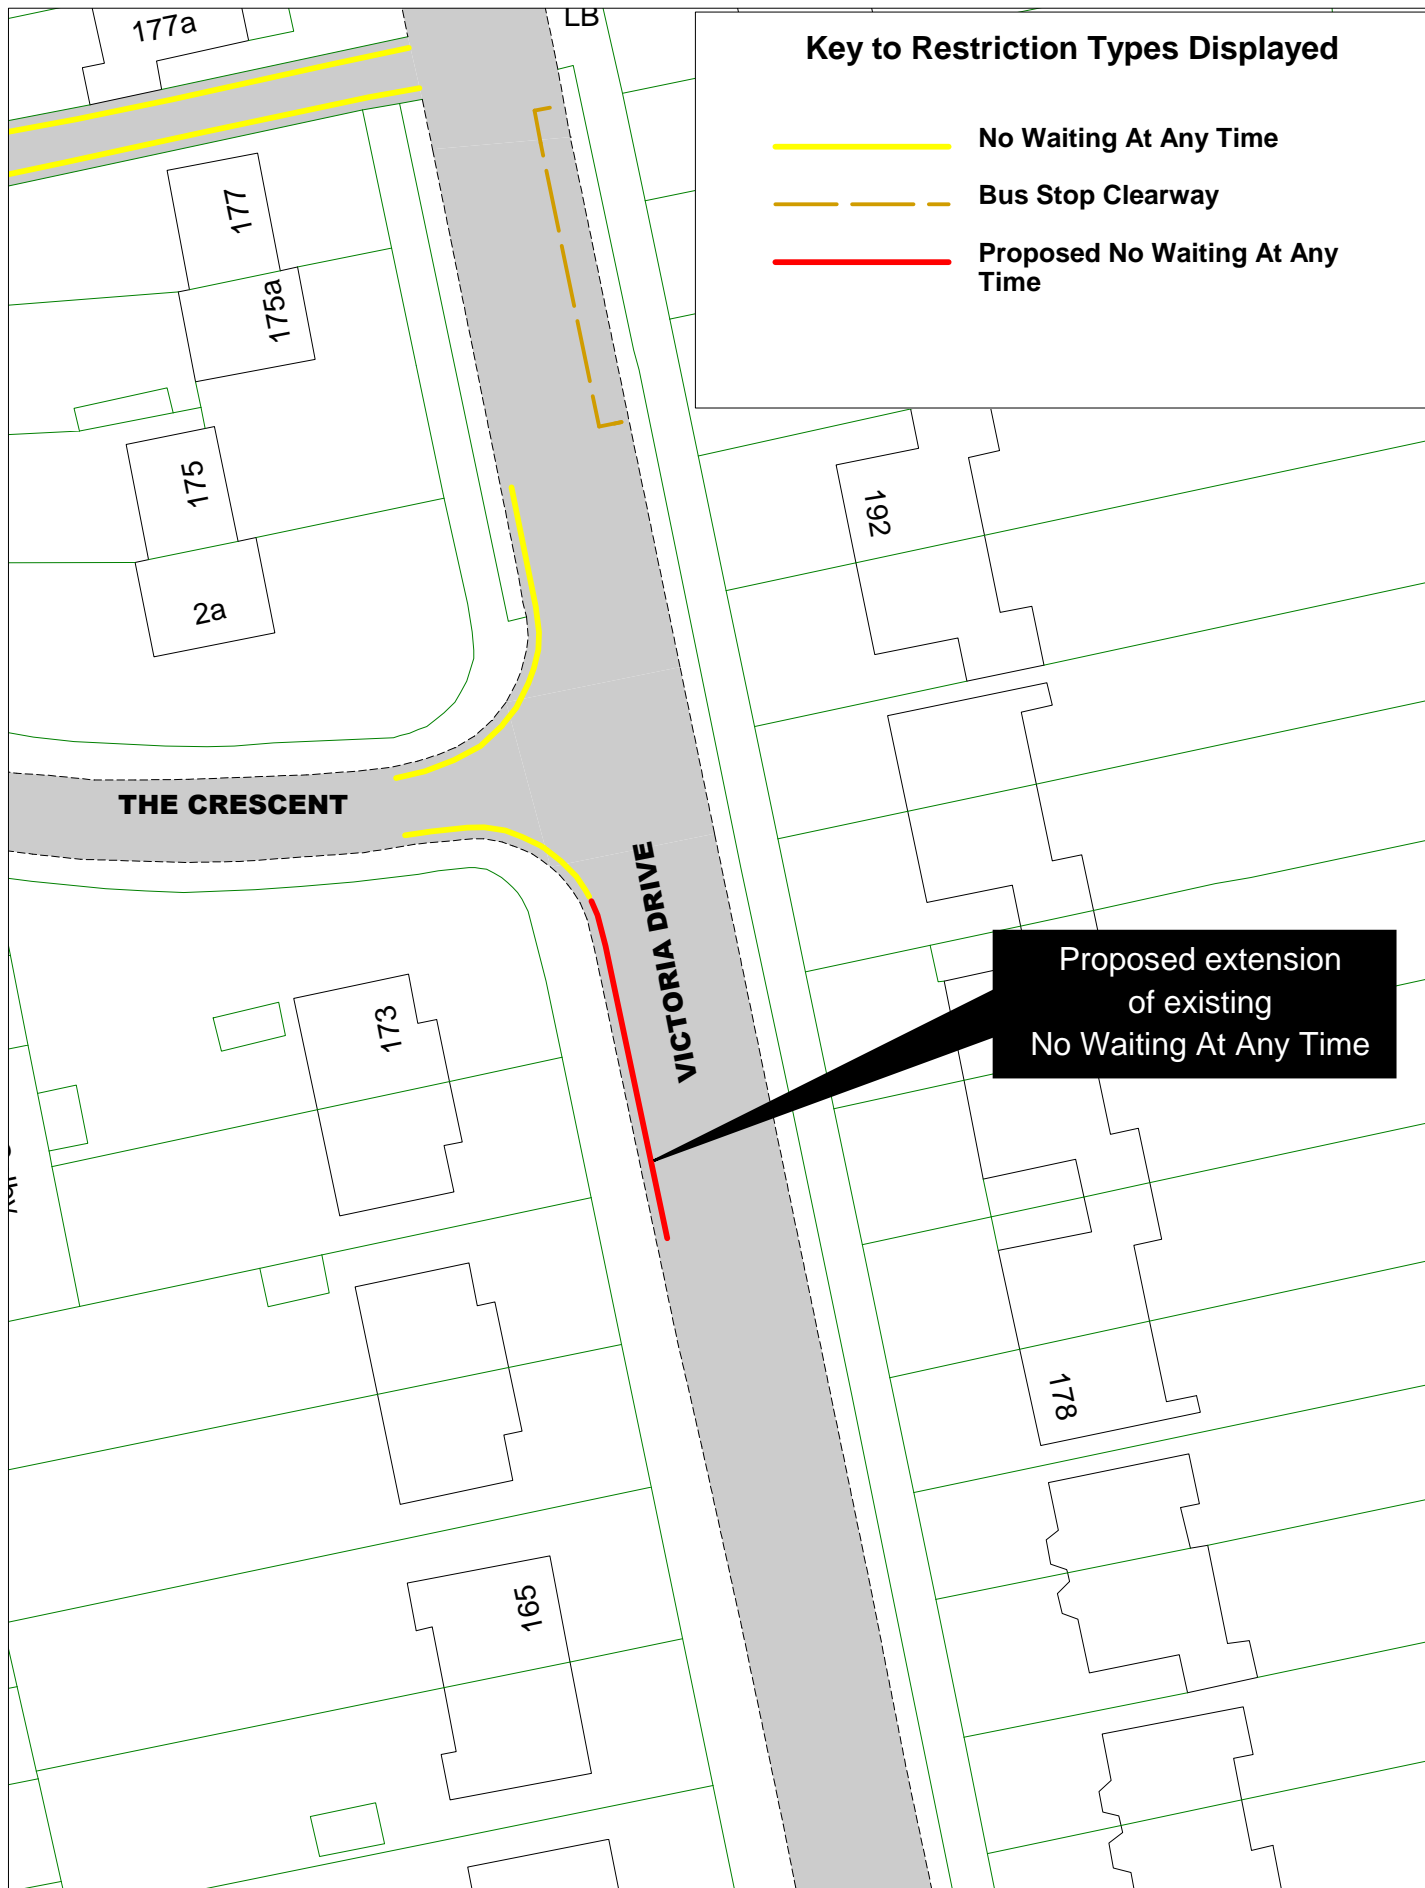

SCALE	1 : 500
DATE	09/09/2016
DRAWING No.	EB16 024
DRAWN BY	

Key to Restriction Types Displayed

- No Waiting At Any Time
- - - Bus Stop Clearway
- Proposed No Waiting At Any Time

Proposed extension
of existing
No Waiting At Any Time