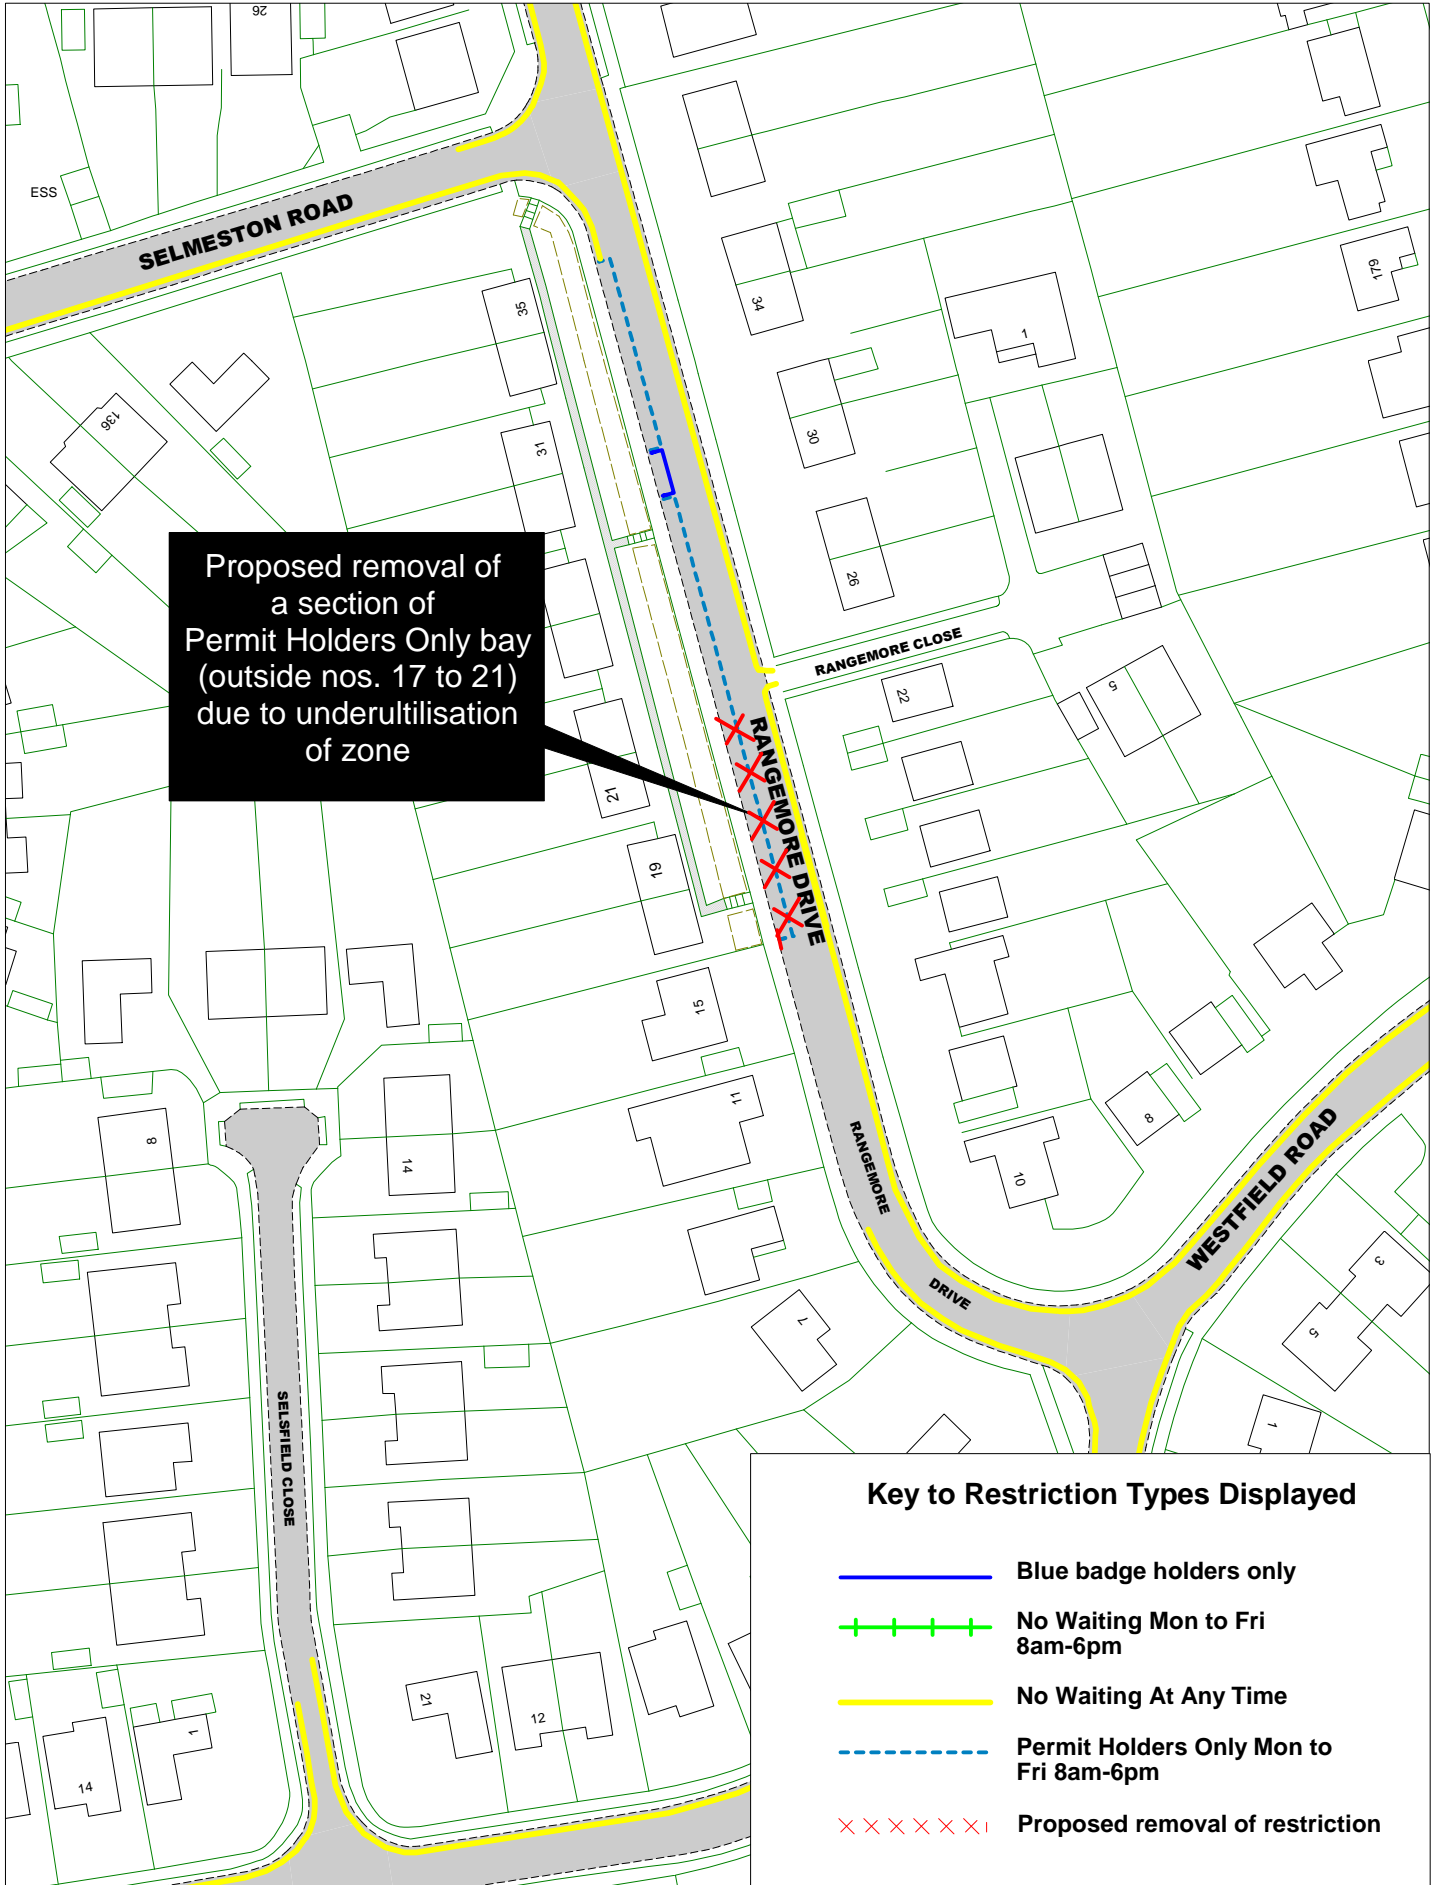

Proposed removal of a section of Permit Holders Only bay (outside nos. 17 to 21) due to underutilisation of zone

Key to Restriction Types Displayed

- Blue badge holders only
- + + + + No Waiting Mon to Fri 8am-6pm
- No Waiting At Any Time
- - - - Permit Holders Only Mon to Fri 8am-6pm
- x x x x x x Proposed removal of restriction

SCALE	1 : 1000
DATE	28/09/2016
DRAWING No.	EB16 035
DRAWN BY