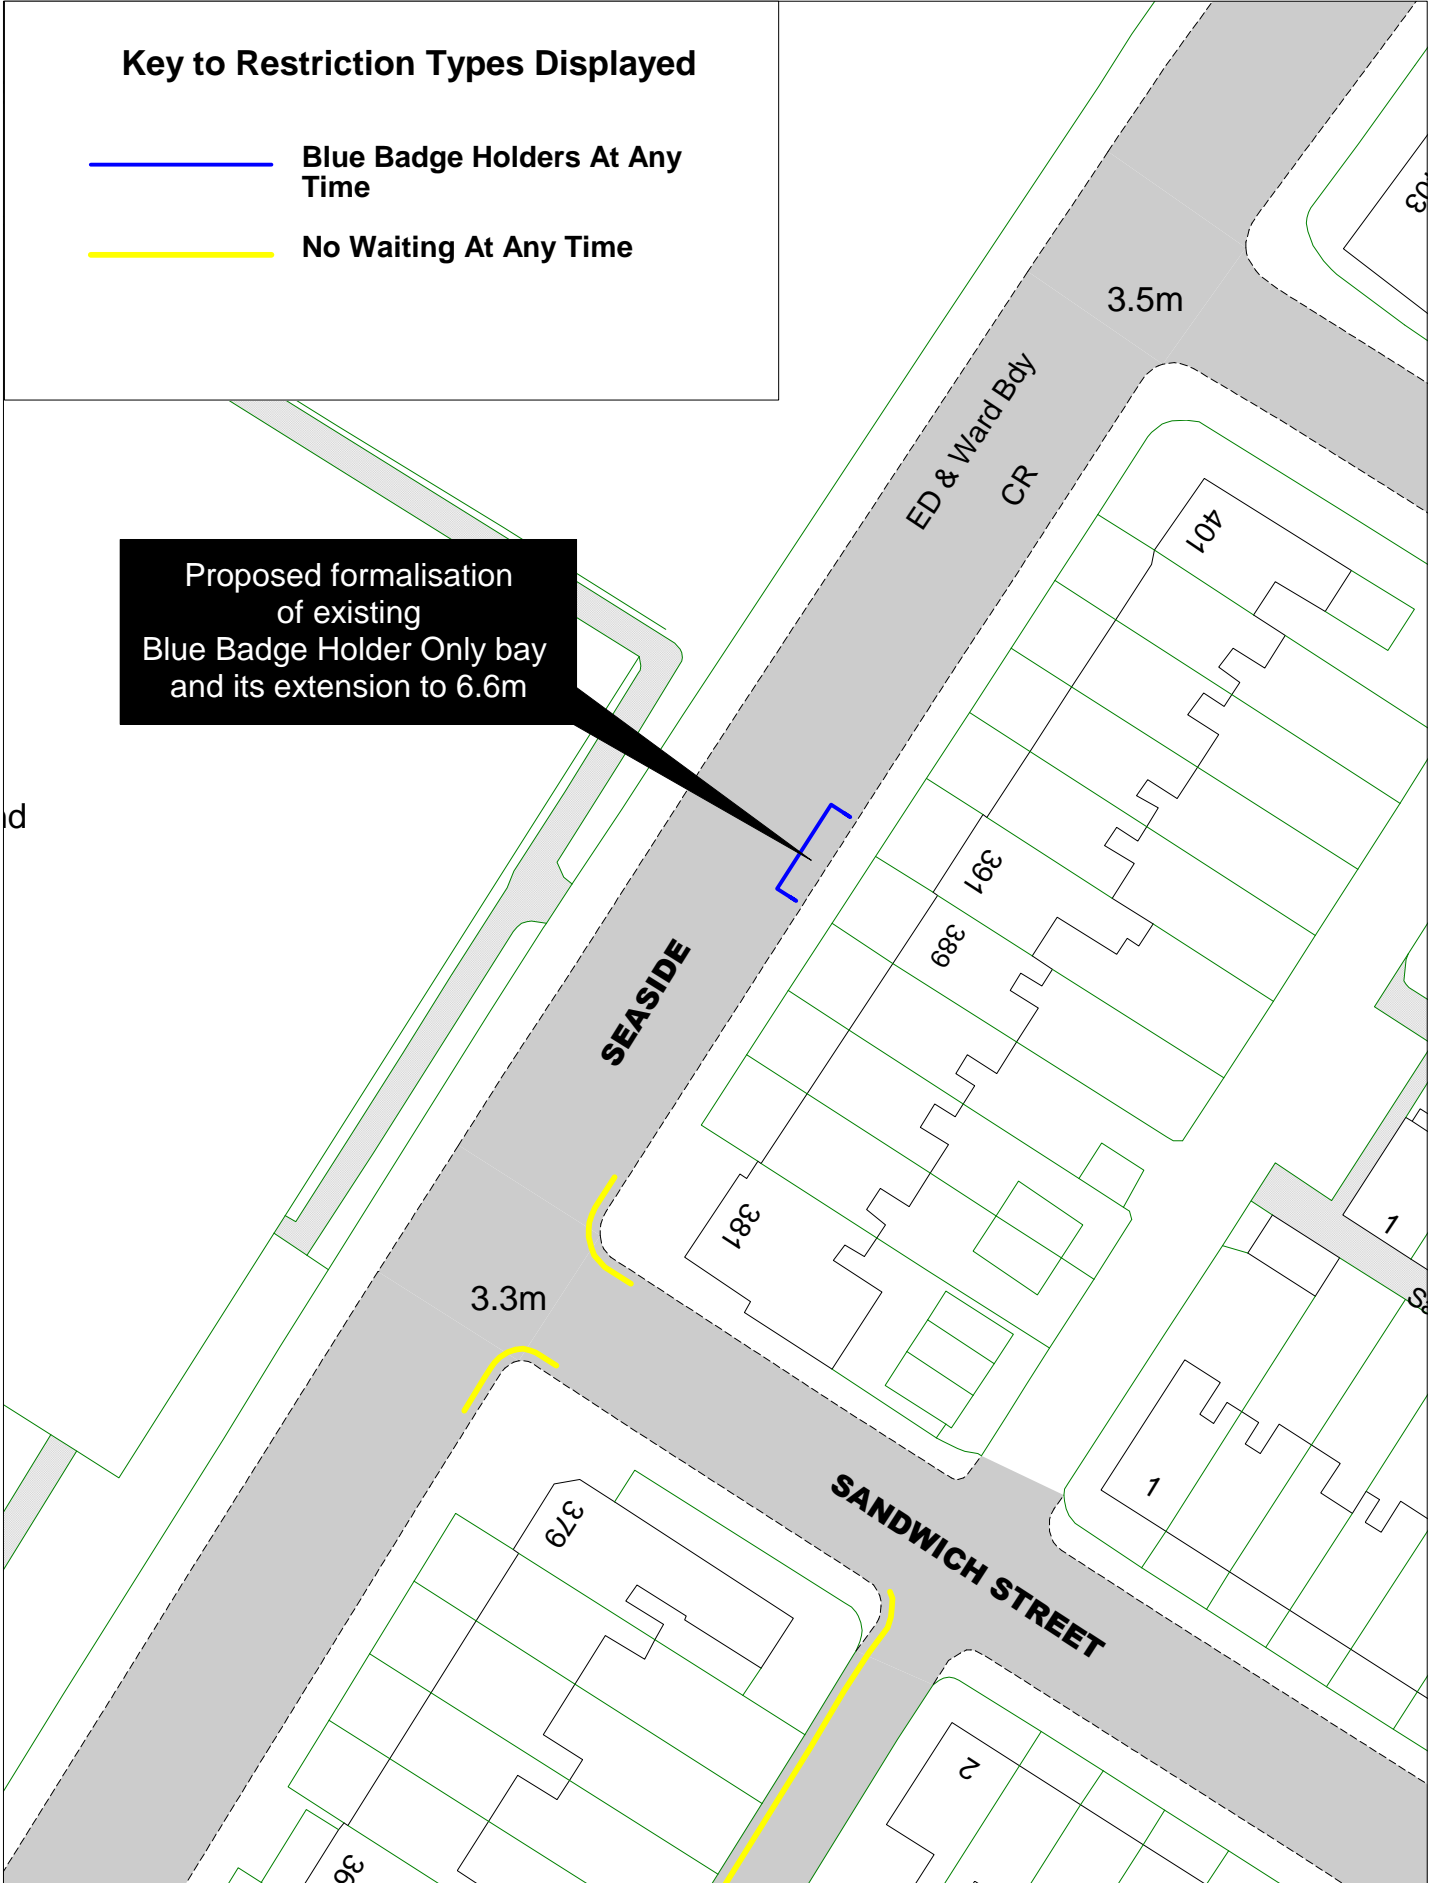

Key to Restriction Types Displayed

- Blue Badge Holders At Any Time
- No Waiting At Any Time

Proposed formalisation of existing Blue Badge Holder Only bay and its extension to 6.6m

© Crown copyright. All rights reserved
East Sussex County Council
Licence No. 100019601 2016

Seaside

[Return to Index](#)

SCALE	1 : 500
DATE	26/09/2016
DRAWING No.	EB16 063
DRAWN BY