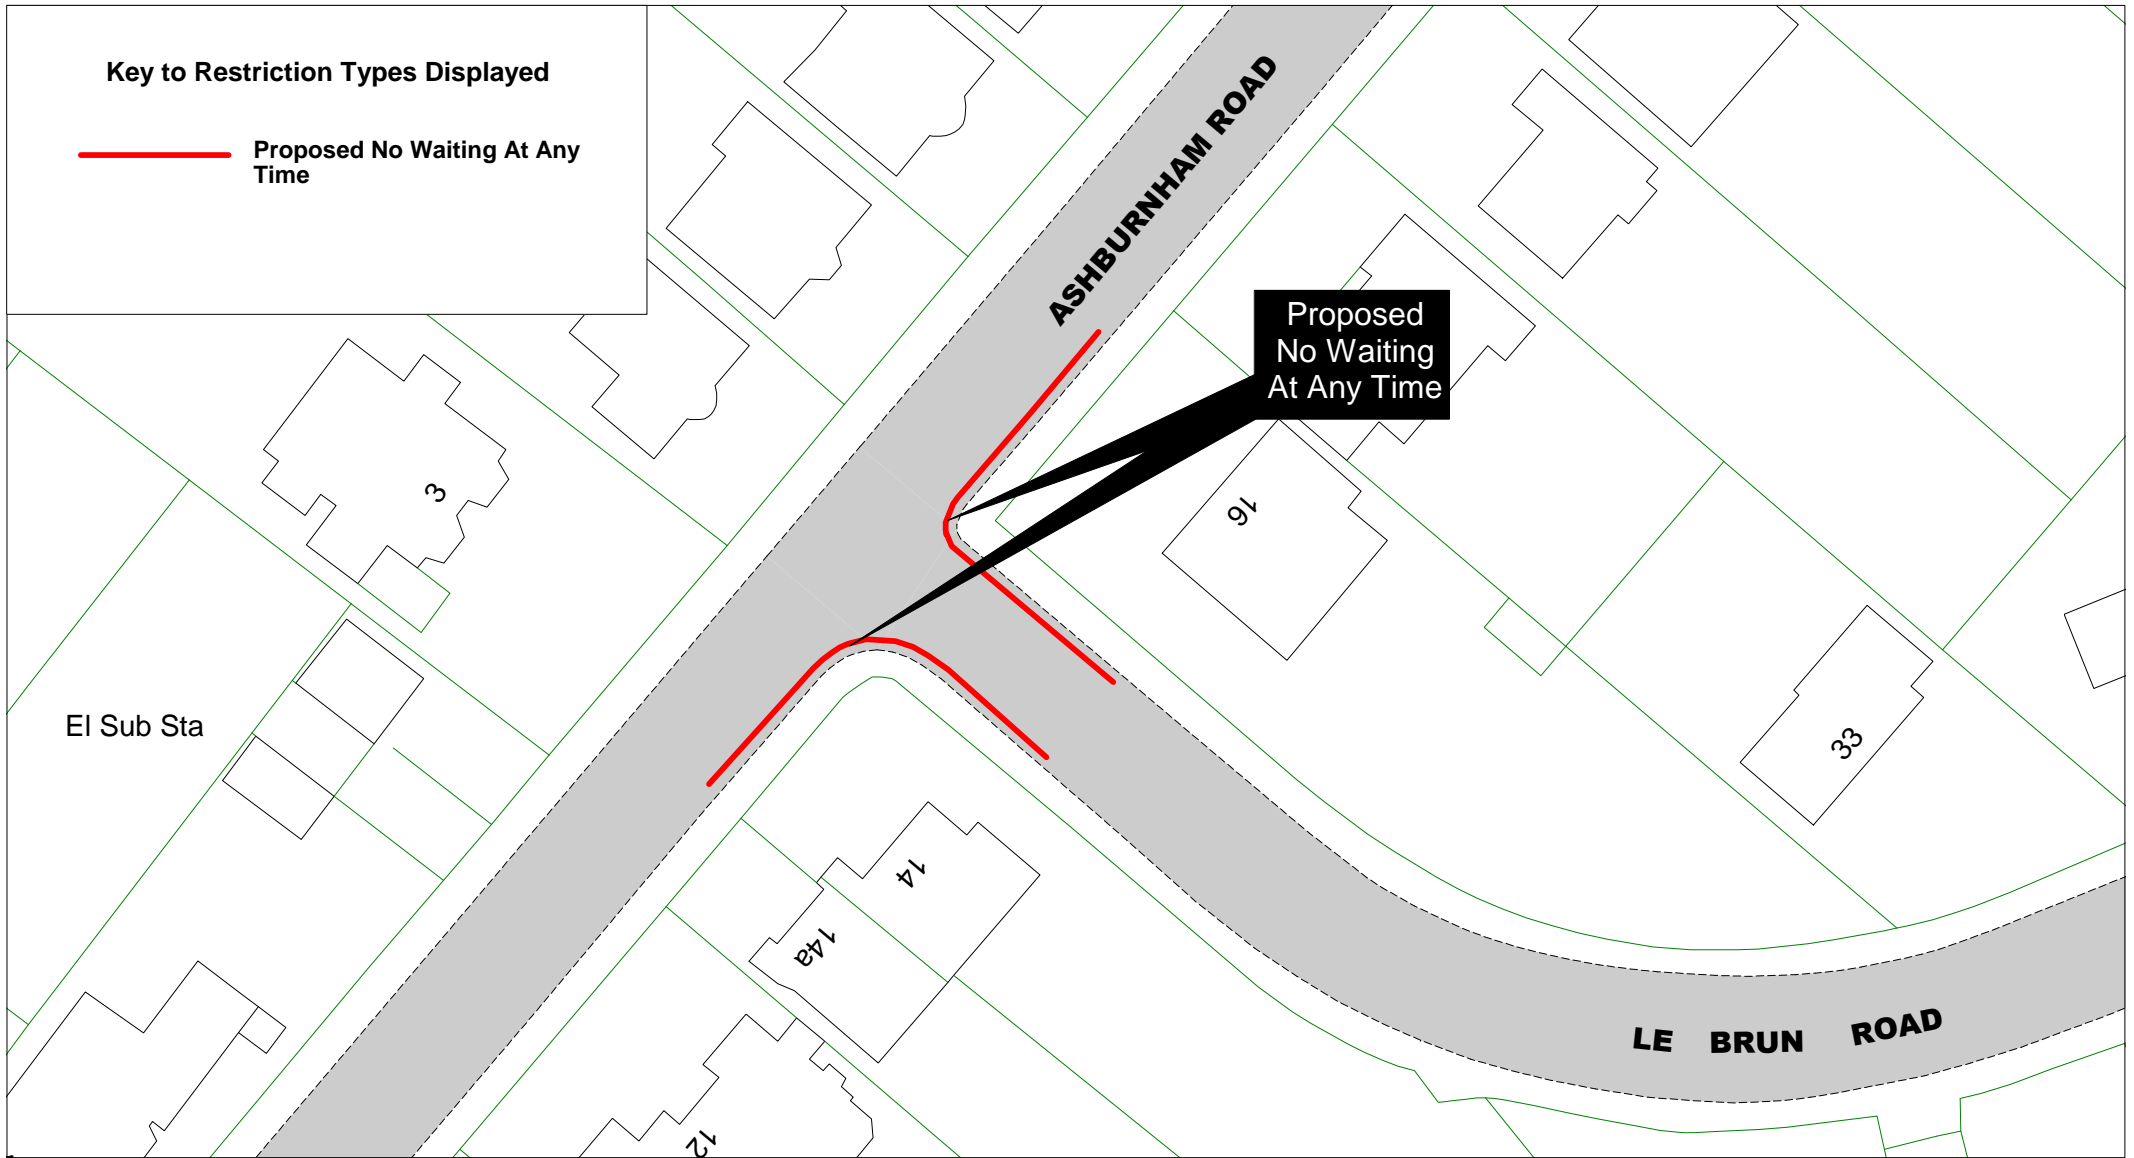

Key to Restriction Types Displayed

 **Proposed No Waiting At Any Time**

Ashburnham Road, Le Brun Road

[Return to index](#)

SCALE	1 : 500
DATE	09/09/2016
DRAWING No.	EB16 016
DRAWN BY	
© Crown copyright. All rights reserved East Sussex County Council Licence No. 100019601 2016	