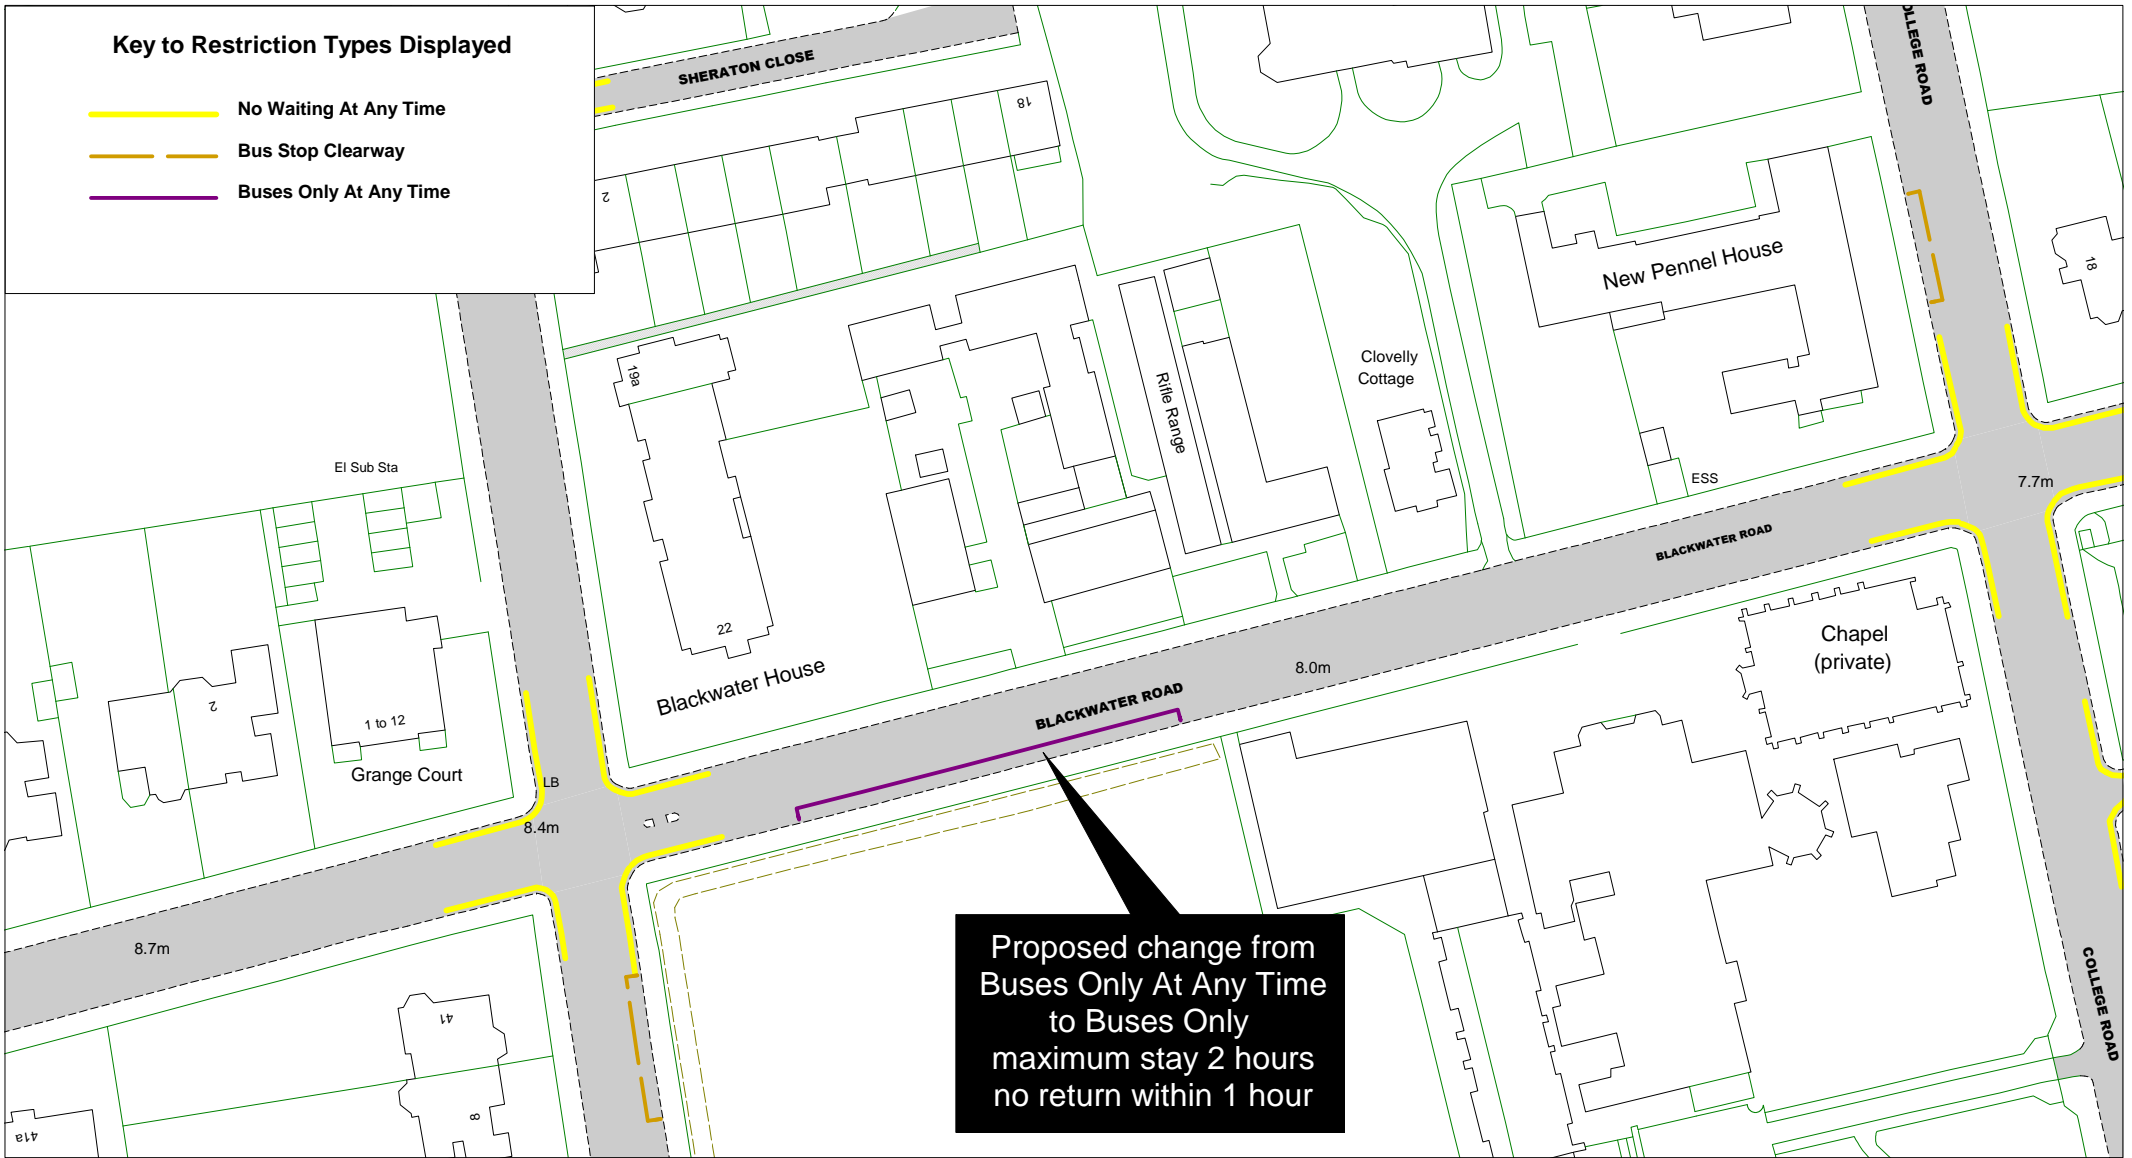

Key to Restriction Types Displayed

-  No Waiting At Any Time
-  Bus Stop Clearway
-  Buses Only At Any Time

Proposed change from
Buses Only At Any Time
to Buses Only
maximum stay 2 hours
no return within 1 hour