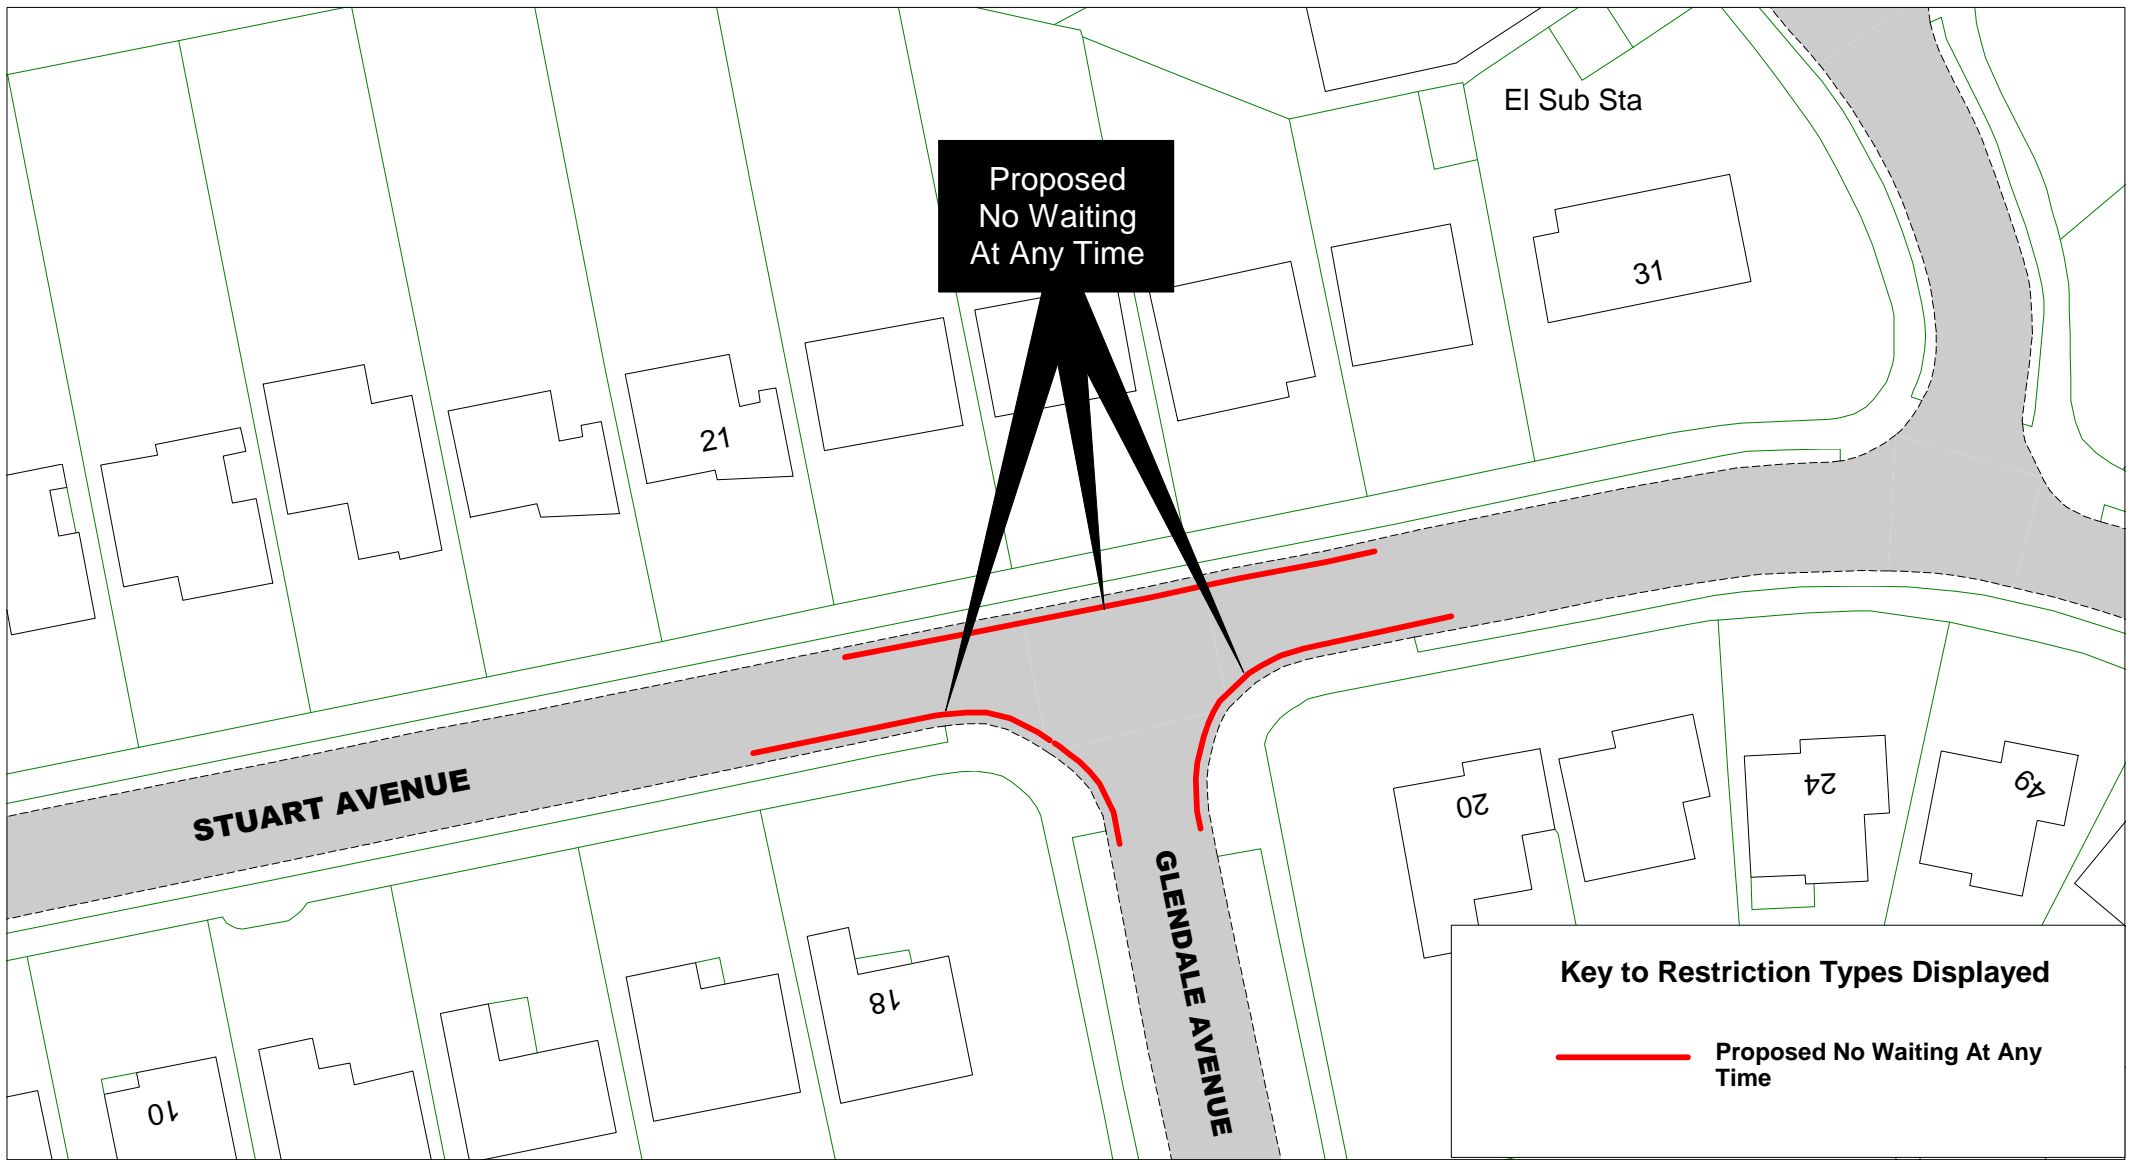

Glendale Avenue, Stuart Avenue

[Return to index](#)

SCALE	1 : 500
DATE	09/09/2016
DRAWING No.	EB16 023
DRAWN BY	
© Crown copyright. All rights reserved East Sussex County Council Licence No. 100019601 2016