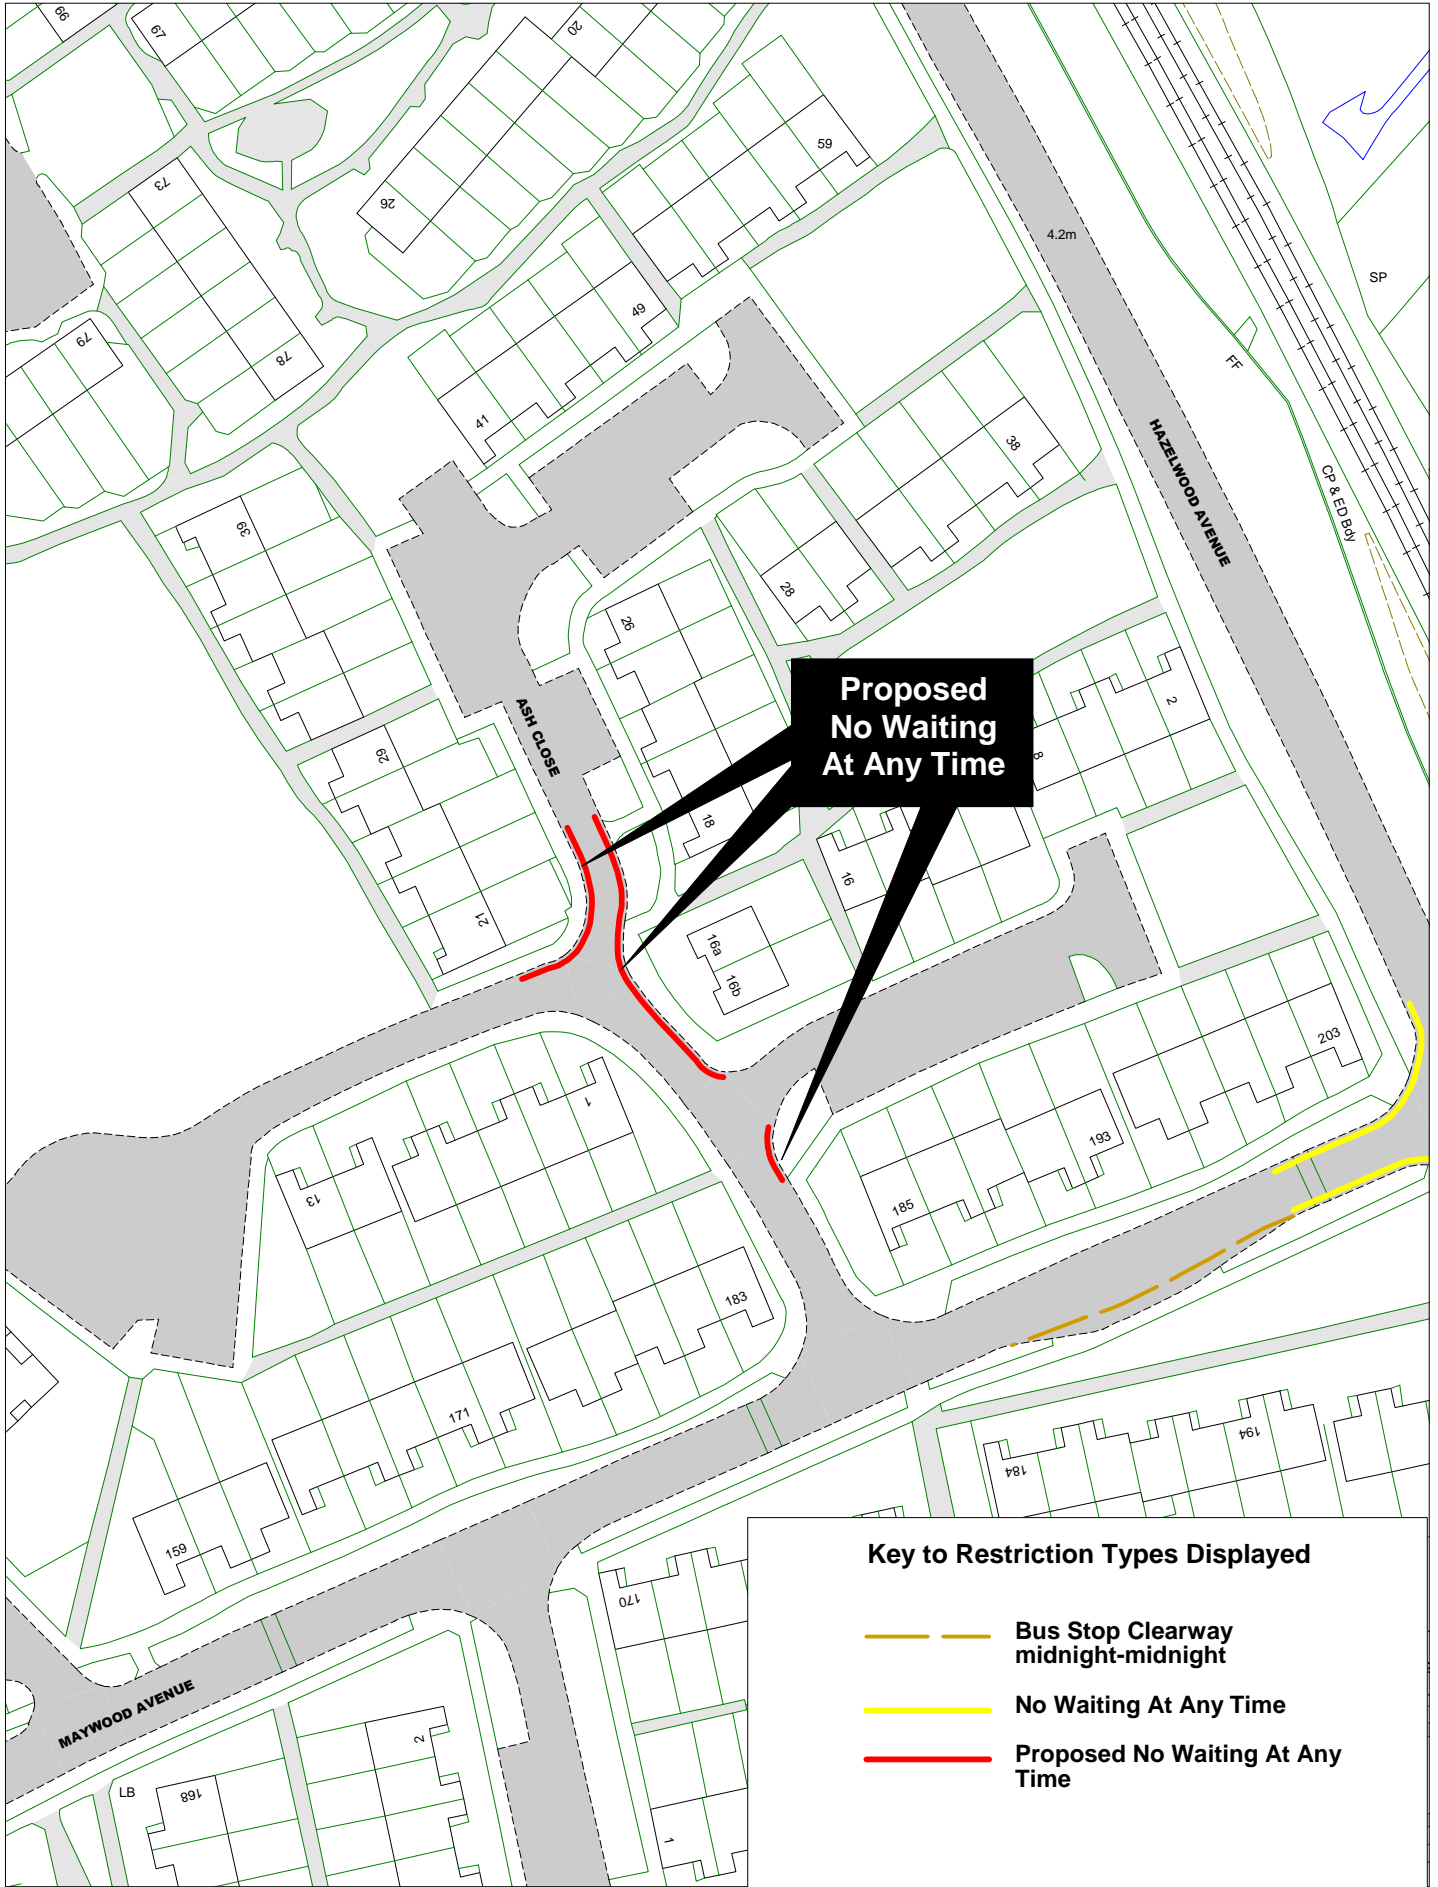

Key to Restriction Types Displayed

— No Waiting At Any Time

— Proposed No Waiting At Any Time

Appledore Close, Faversham Road

[Return to index](#)

SCALE	1 : 500
DATE	09/09/2016
DRAWING No.	EB16 010
DRAWN BY	
© Crown copyright. All rights reserved East Sussex County Council Licence No. 100019601 2016	