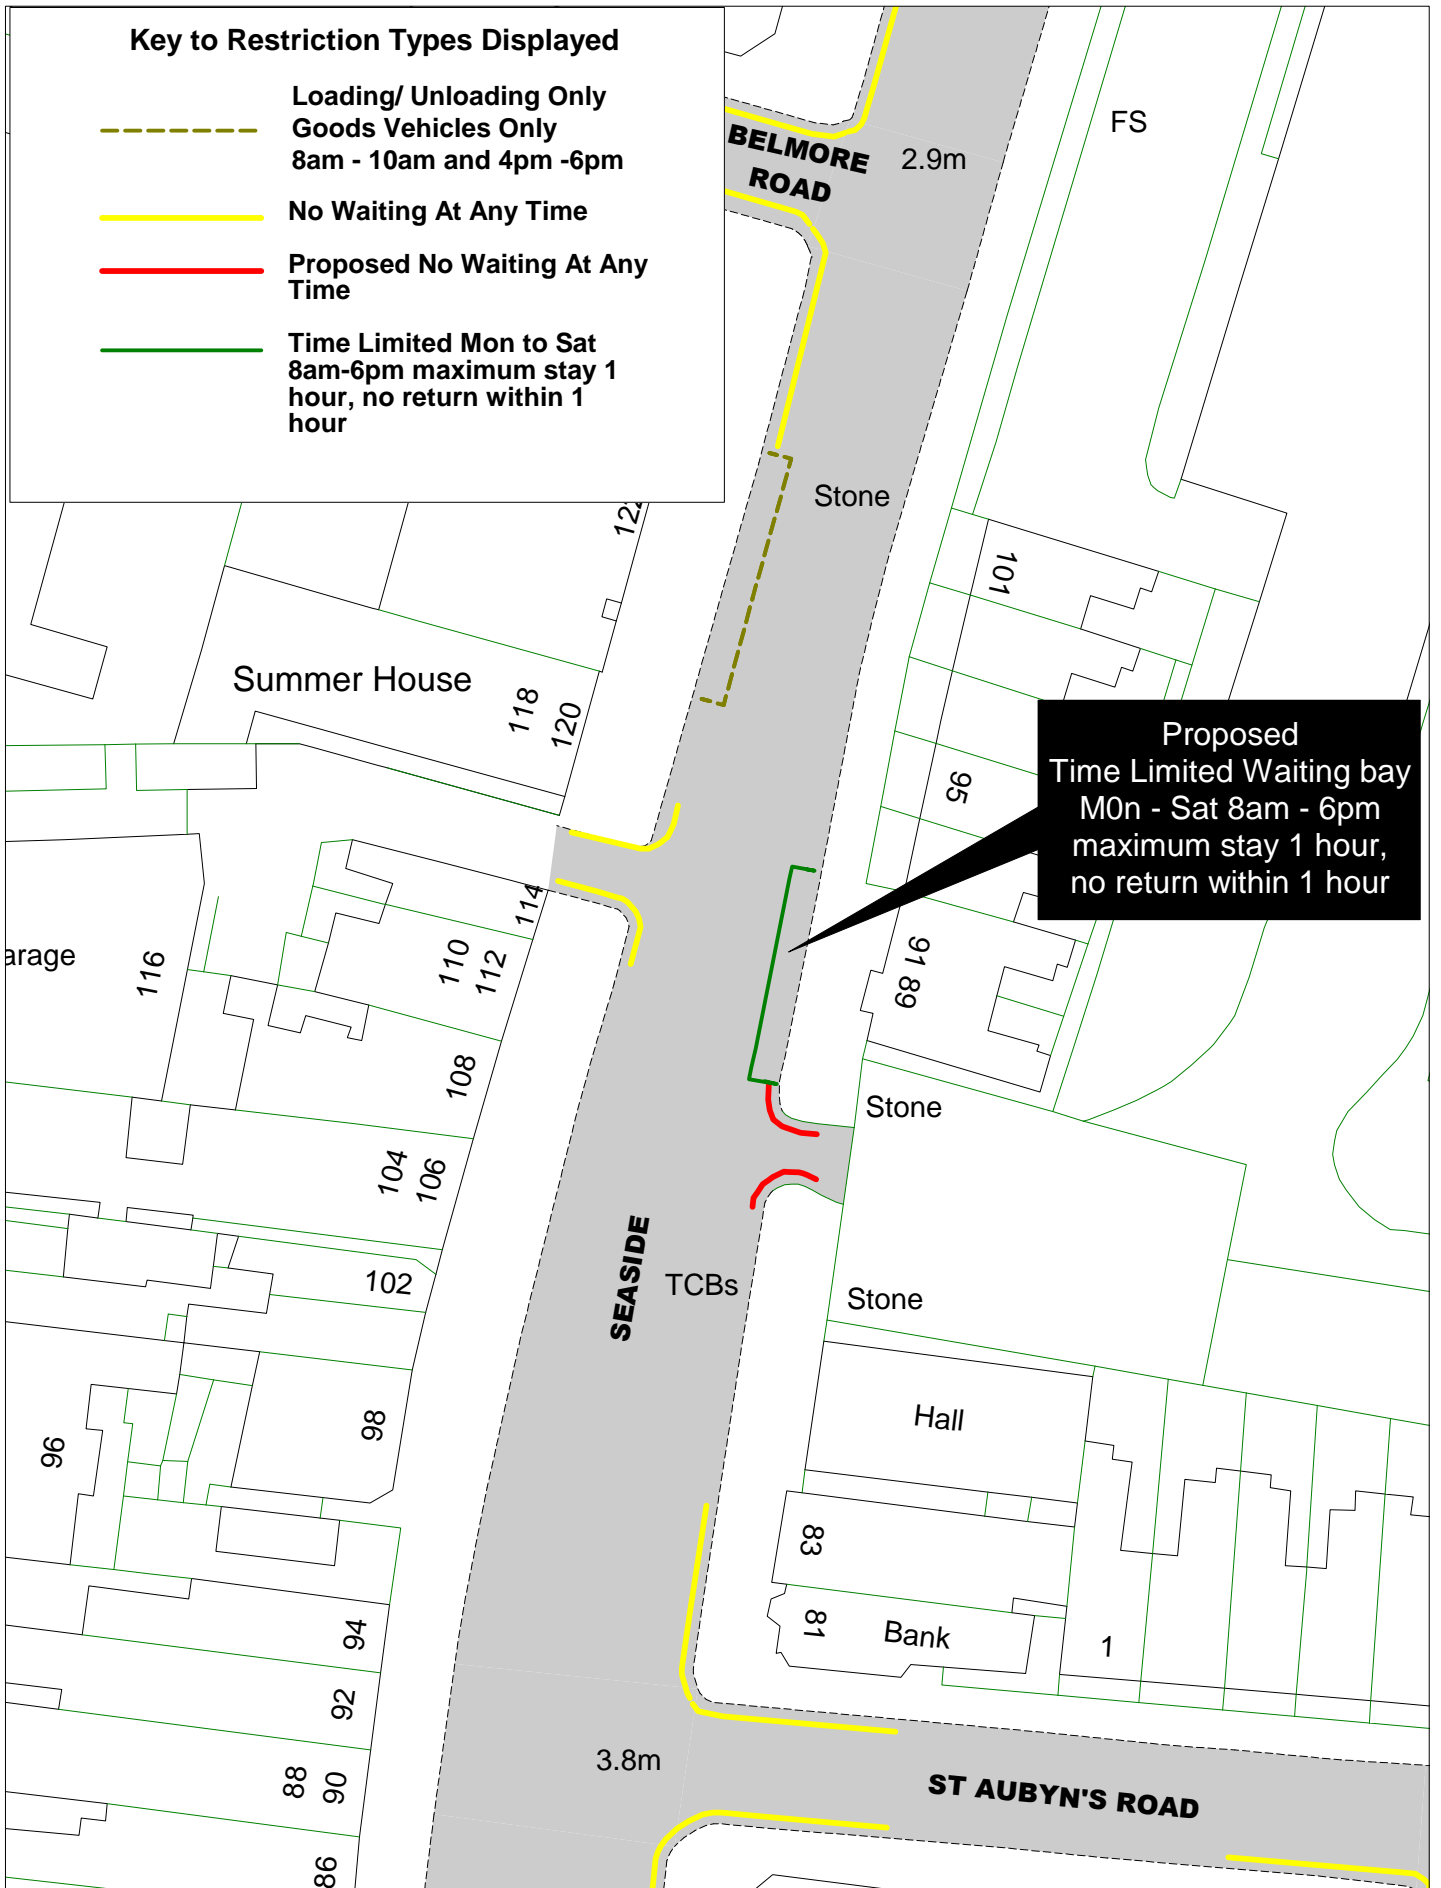

Rutland Close

[Return to Index](#)

SCALE	1 : 1000
DATE	19/09/2016
DRAWING No.	EB16 043
DRAWN BY	

Key to Restriction Types Displayed

-  Loading/ Unloading Only
Goods Vehicles Only
8am - 10am and 4pm -6pm
-  No Waiting At Any Time
-  Proposed No Waiting At Any Time
-  Time Limited Mon to Sat
8am-6pm maximum stay 1
hour, no return within 1
hour