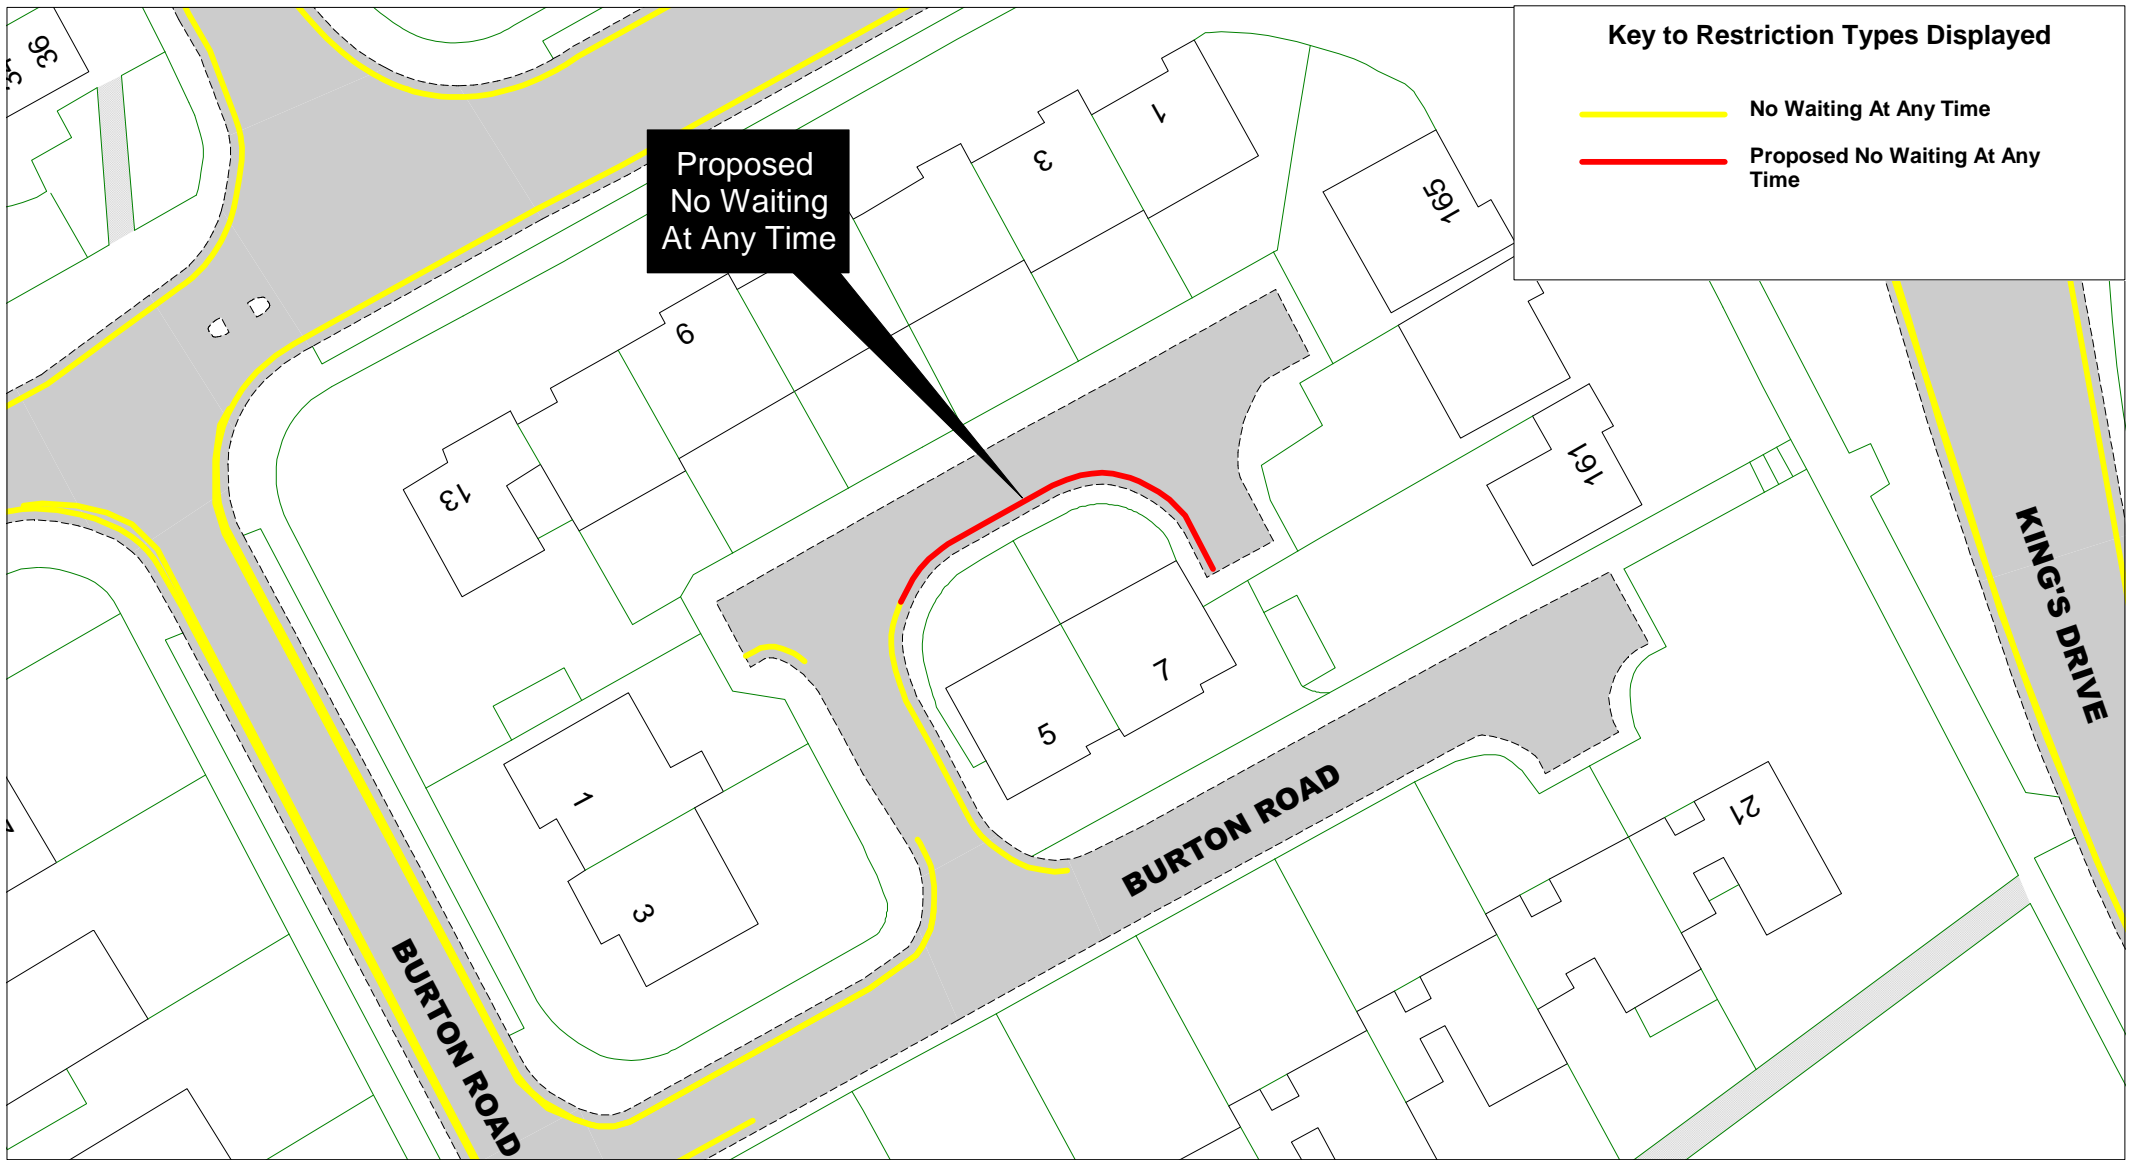

Key to Restriction Types Displayed

- No Waiting At Any Time
- Proposed No Waiting At Any Time

**Proposed
No Waiting
At Any Time**

**East Sussex
County Council**