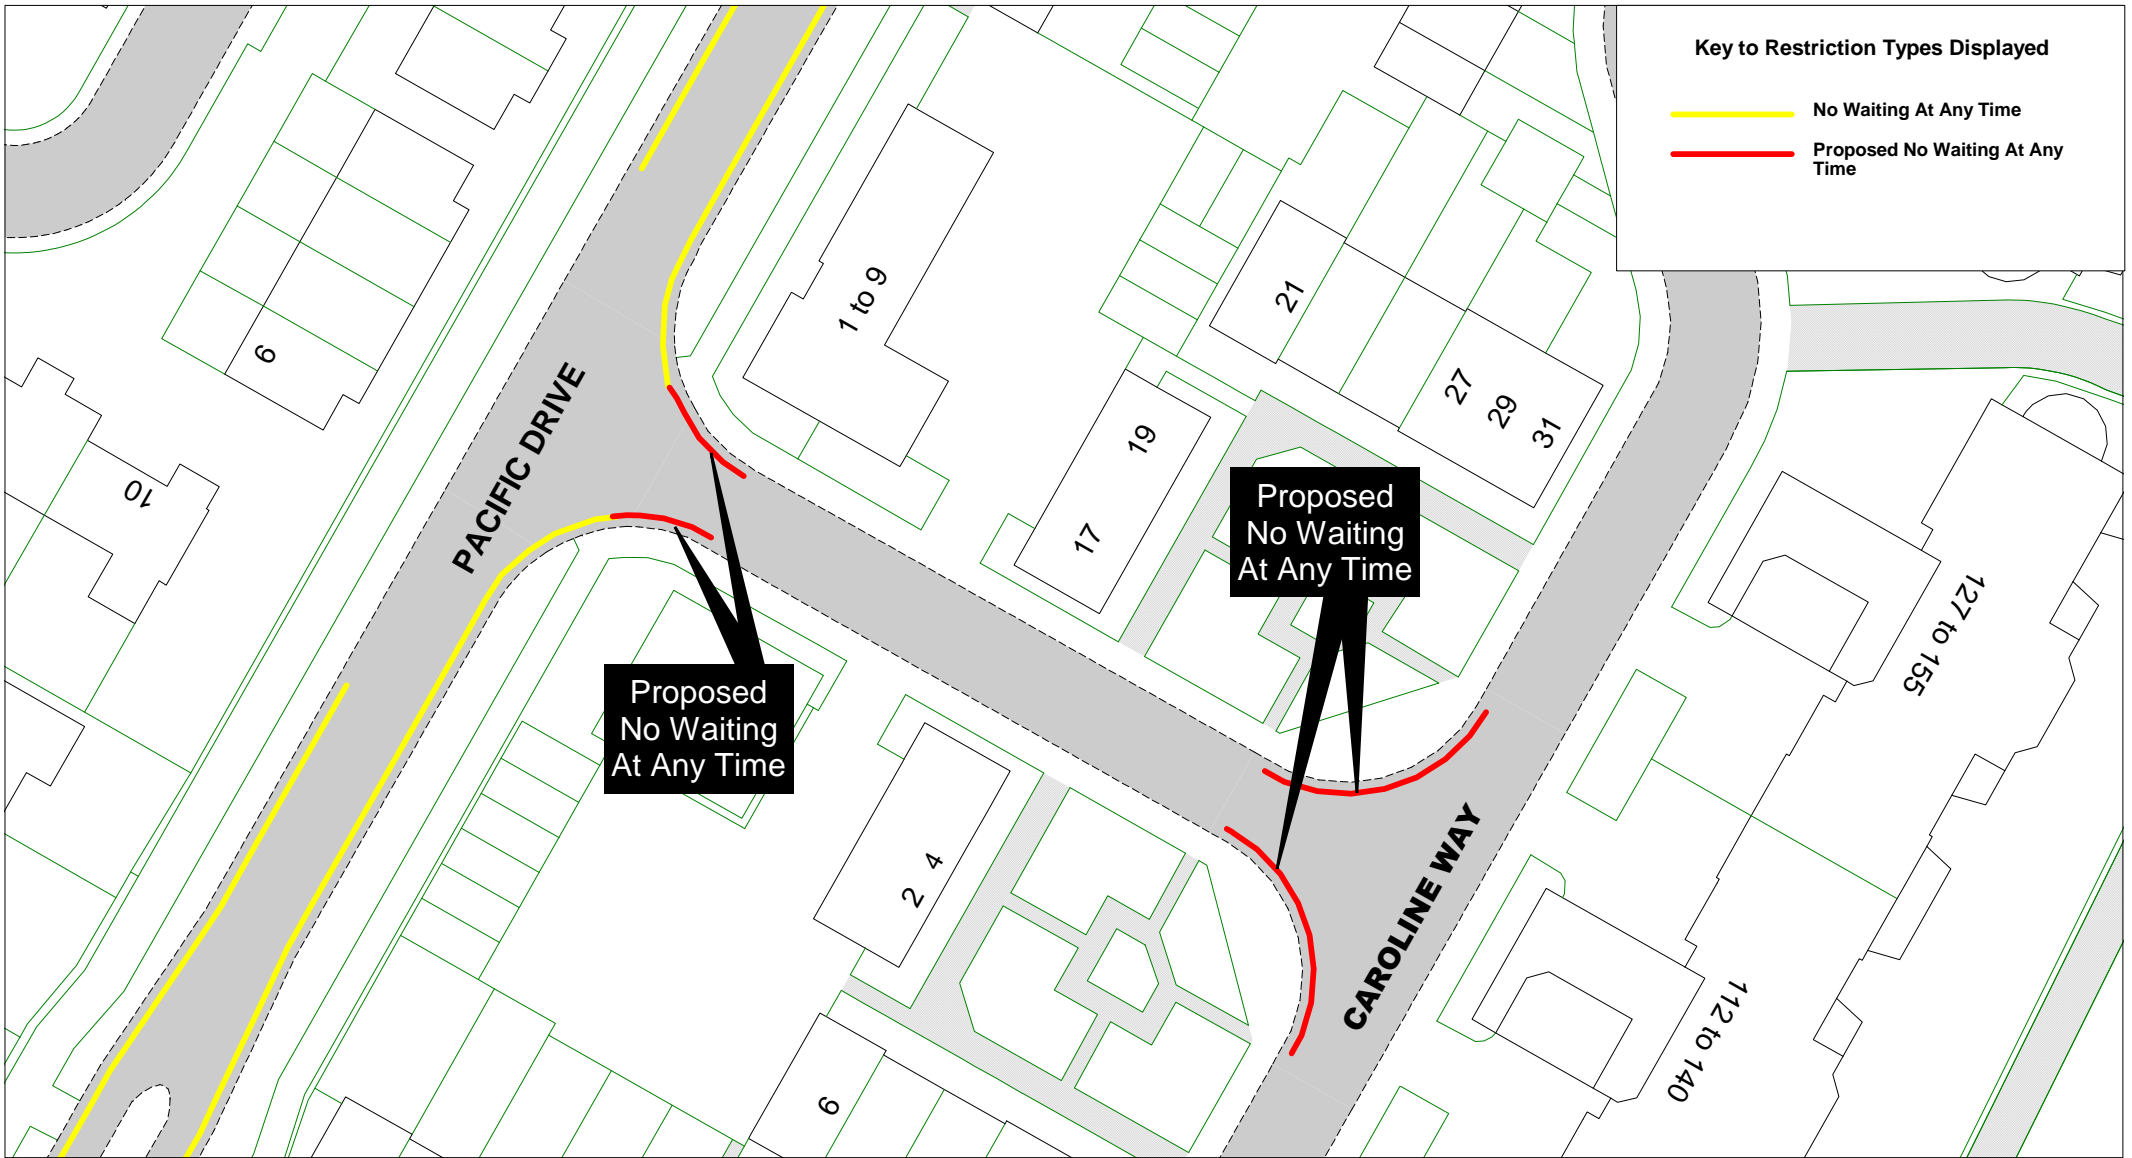

Atlantic Drive, Grenada Close, Martque Way, St Kitts Drive

[Return to index](#)

SCALE	1 : 1500
DATE	09/09/2016
DRAWING No.	EB16 052
DRAWN BY	
© Crown copyright. All rights reserved East Sussex County Council Licence No. 100019601 2016	