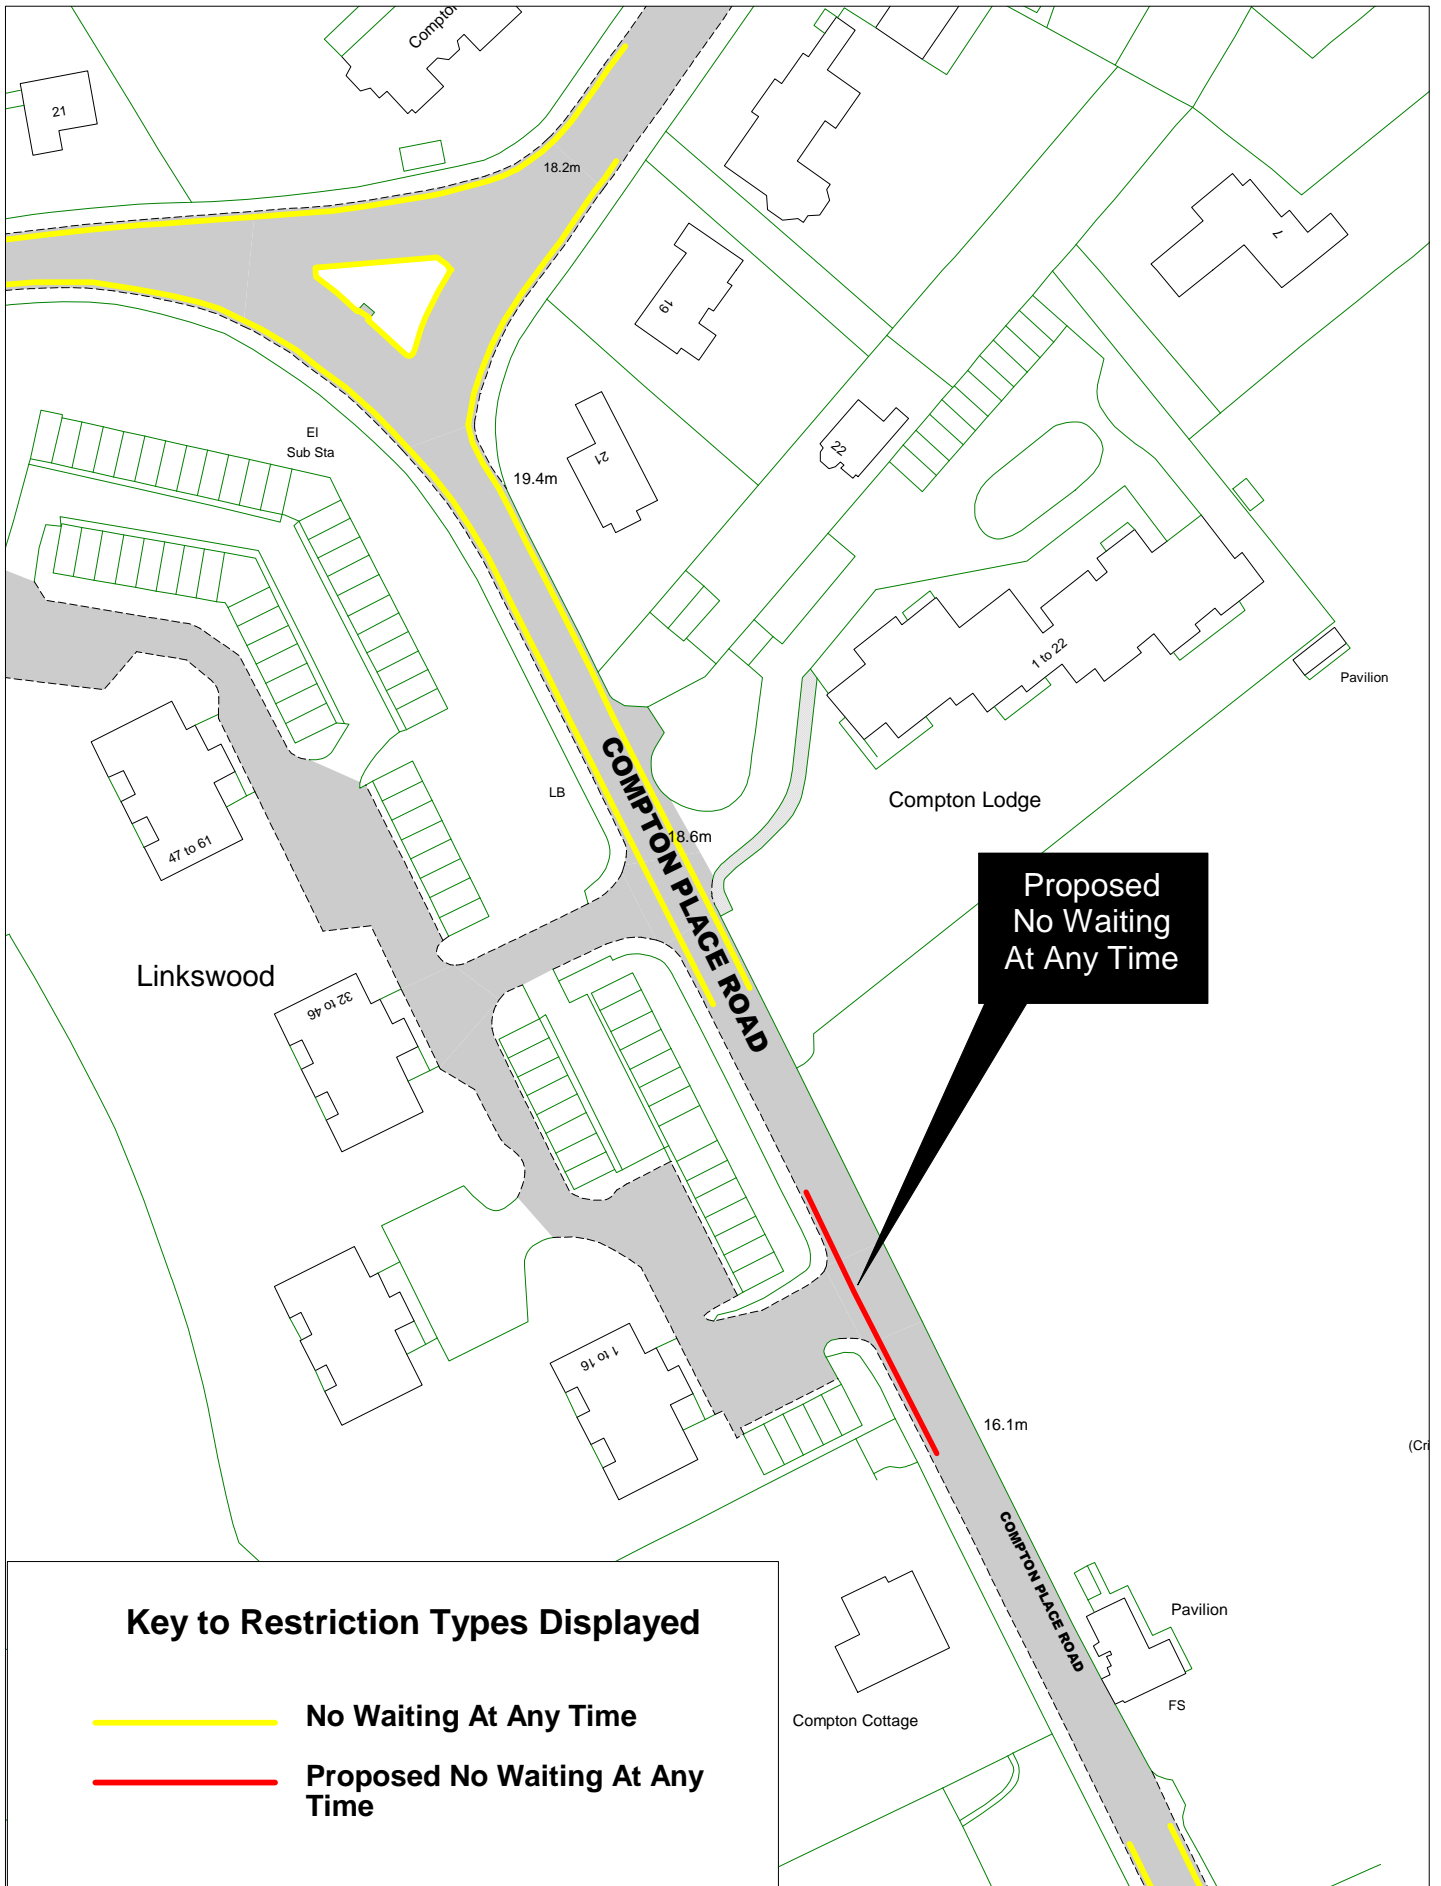

Key to Restriction Types Displayed

- No Waiting At Any Time
- Proposed No Waiting At Any Time