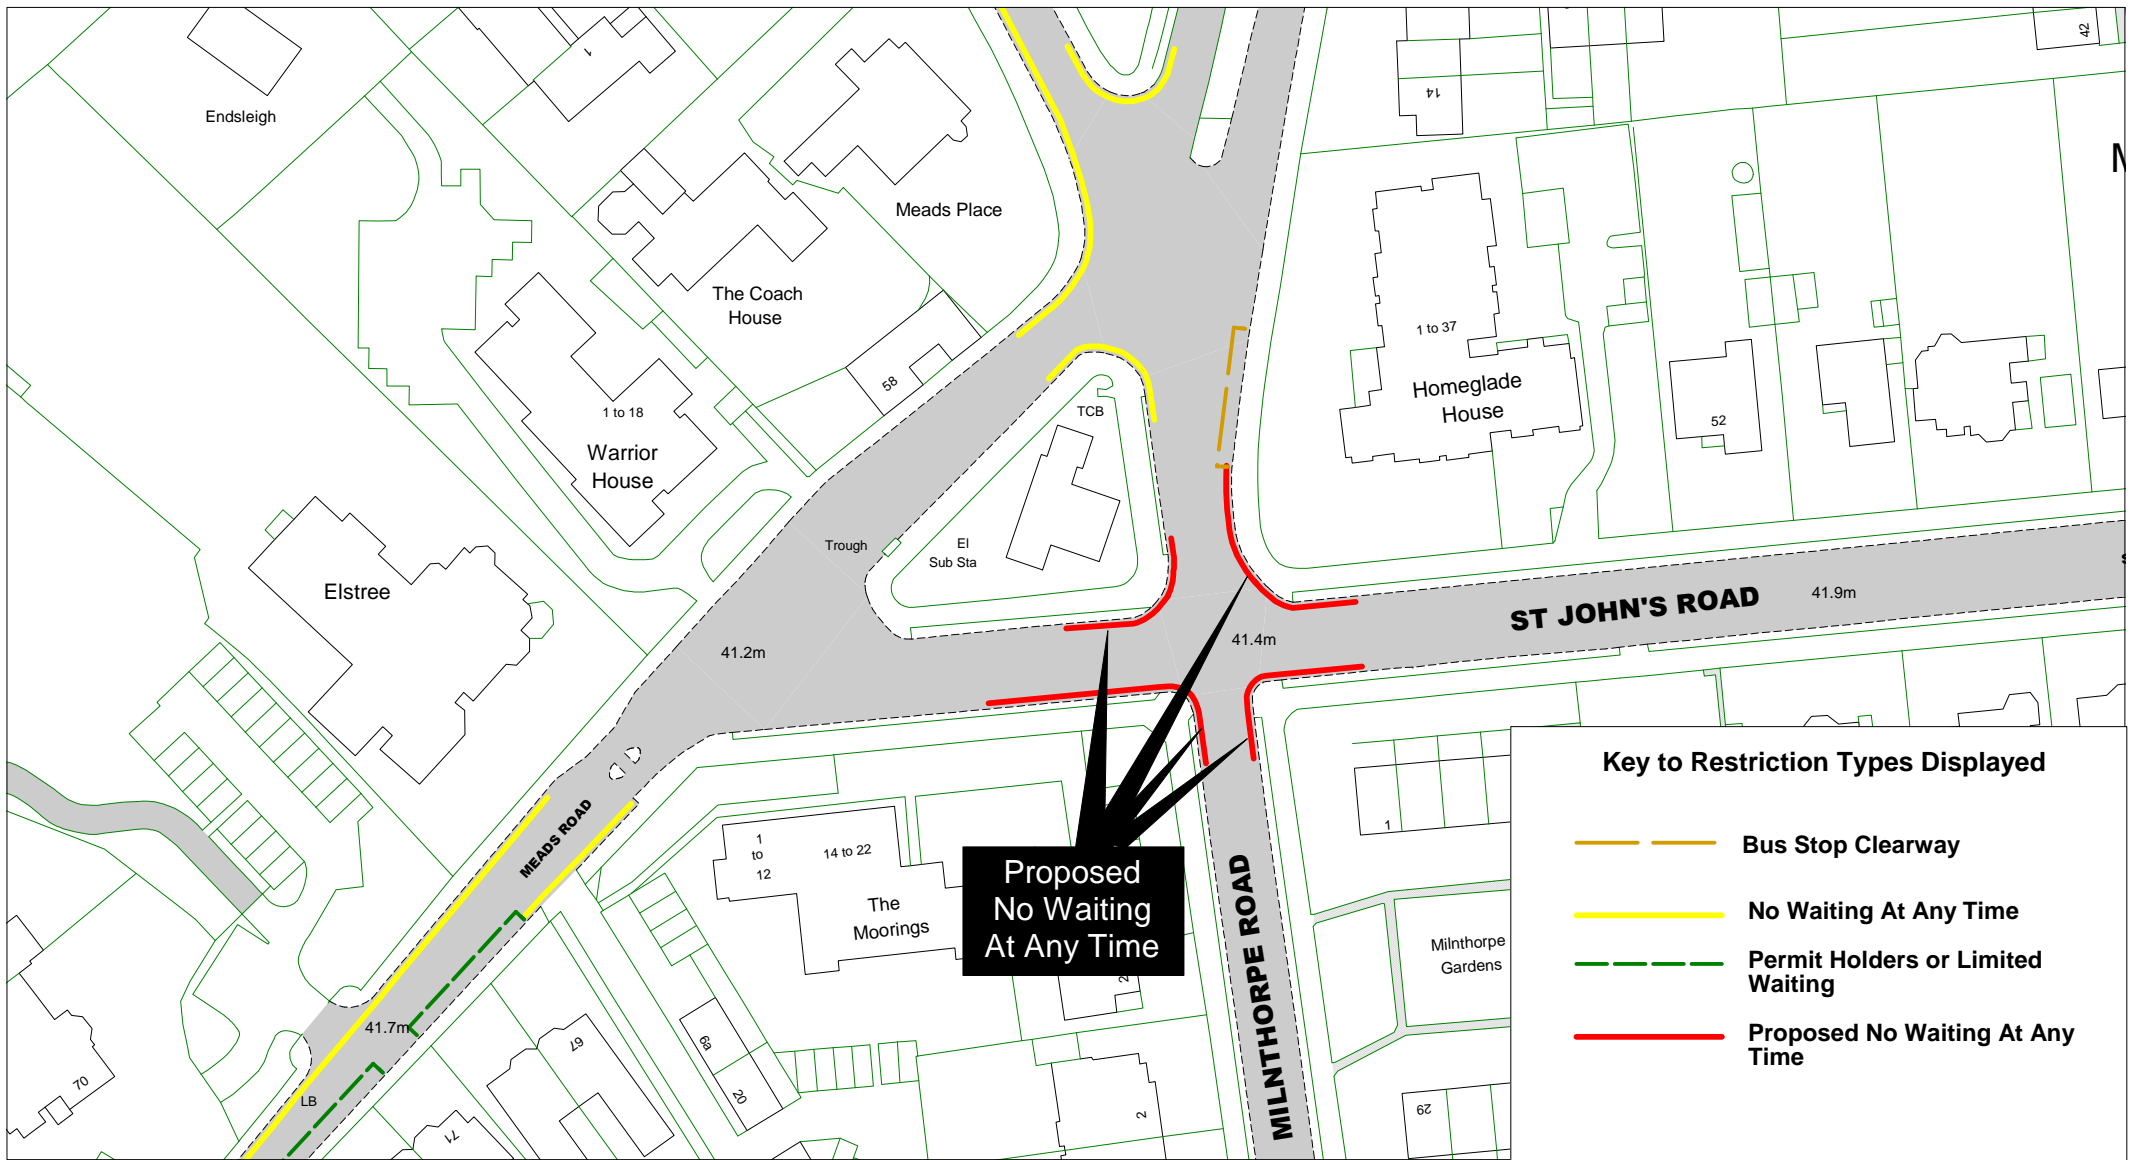

Milnthorpe Road, St John's Road

[Return to index](#)

SCALE	1 : 1000
DATE	08/09/2016
DRAWING No.	EB16 004
DRAWN BY	
© Crown copyright. All rights reserved East Sussex County Council Licence No. 100019601 2016