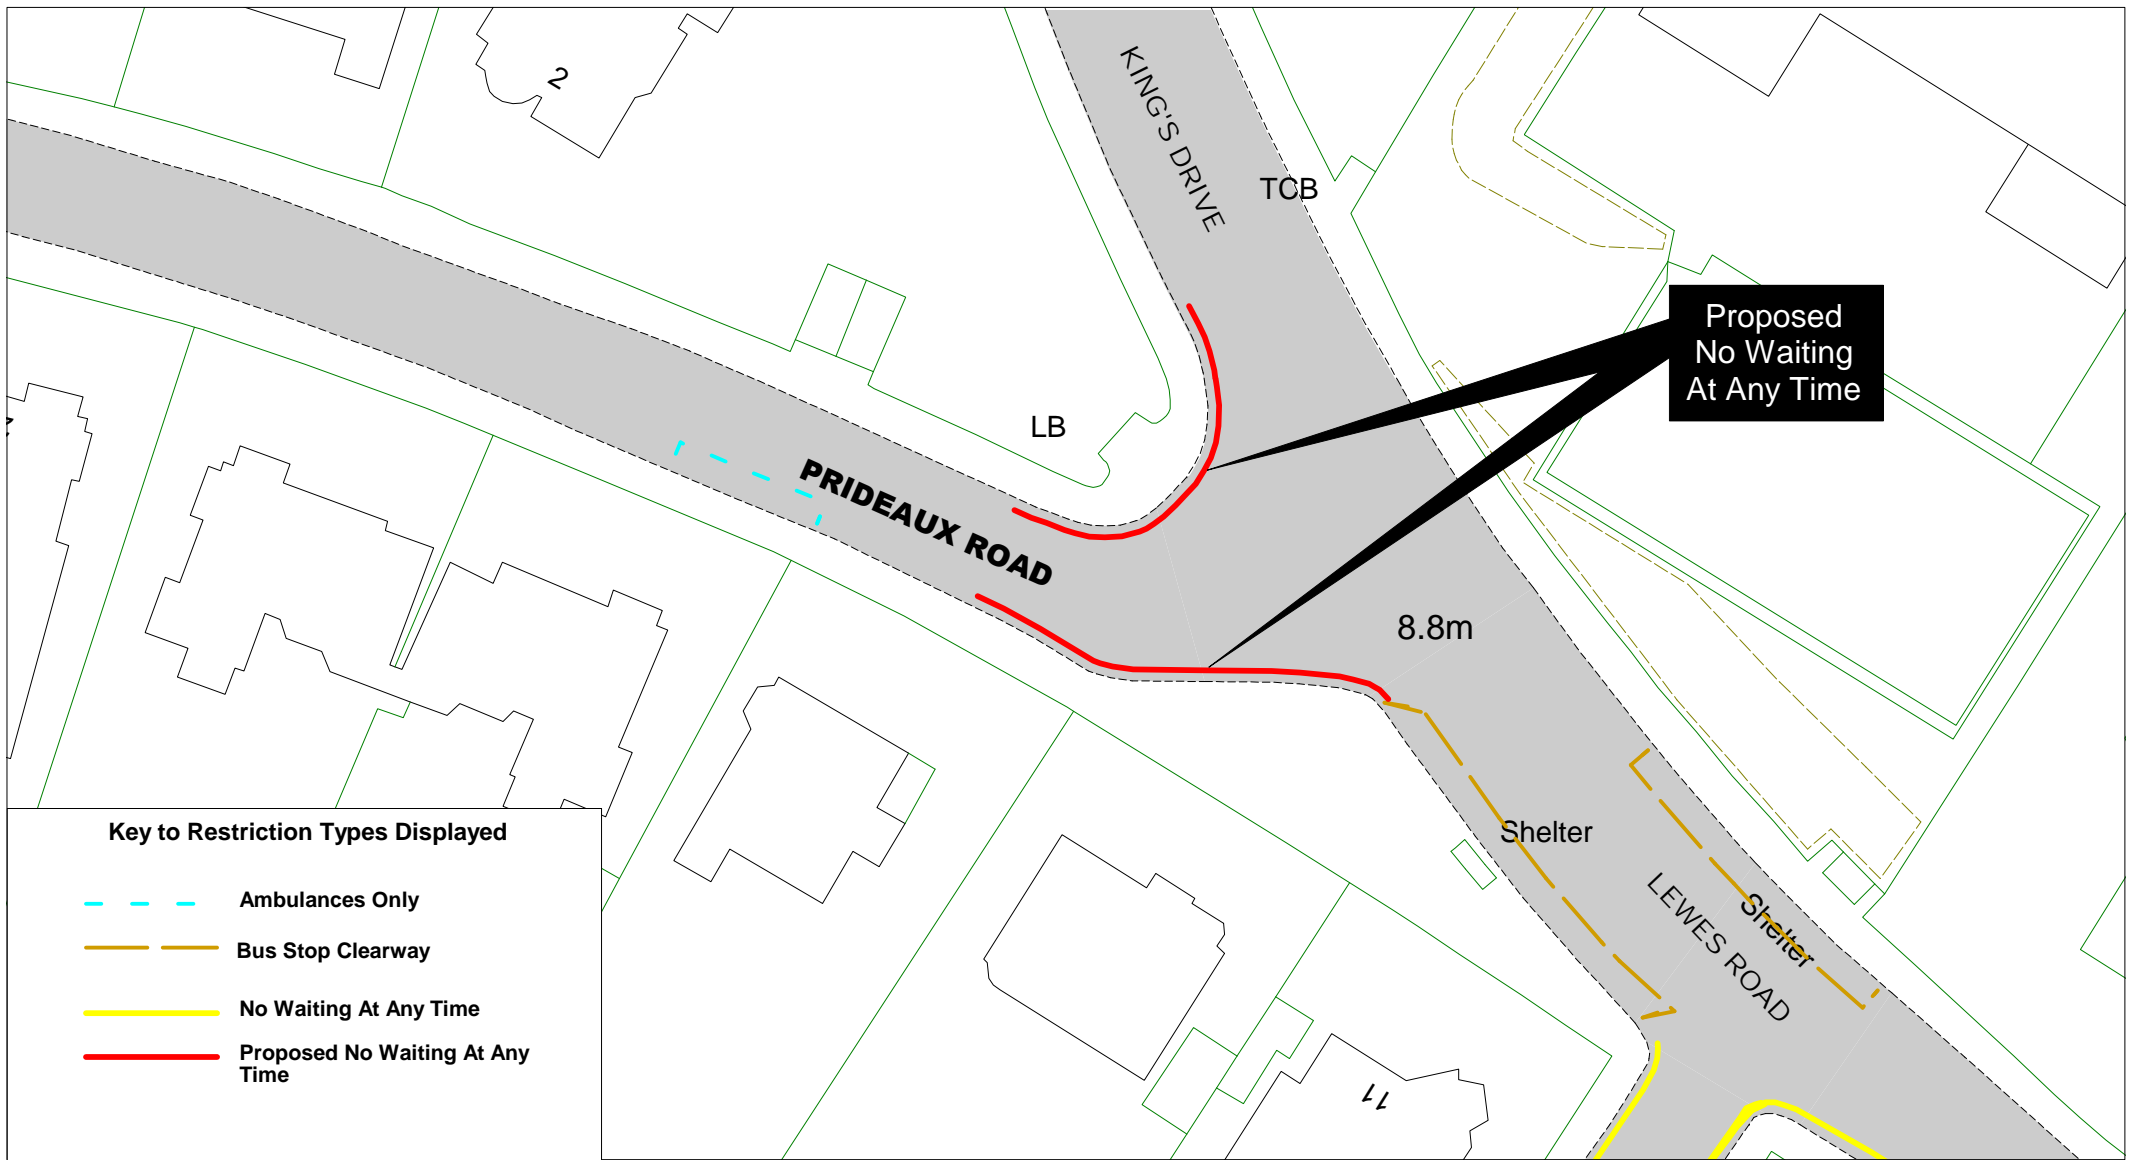

Key to Restriction Types Displayed

- - - Ambulances Only
- - - Bus Stop Clearway
- No Waiting At Any Time
- Proposed No Waiting At Any Time