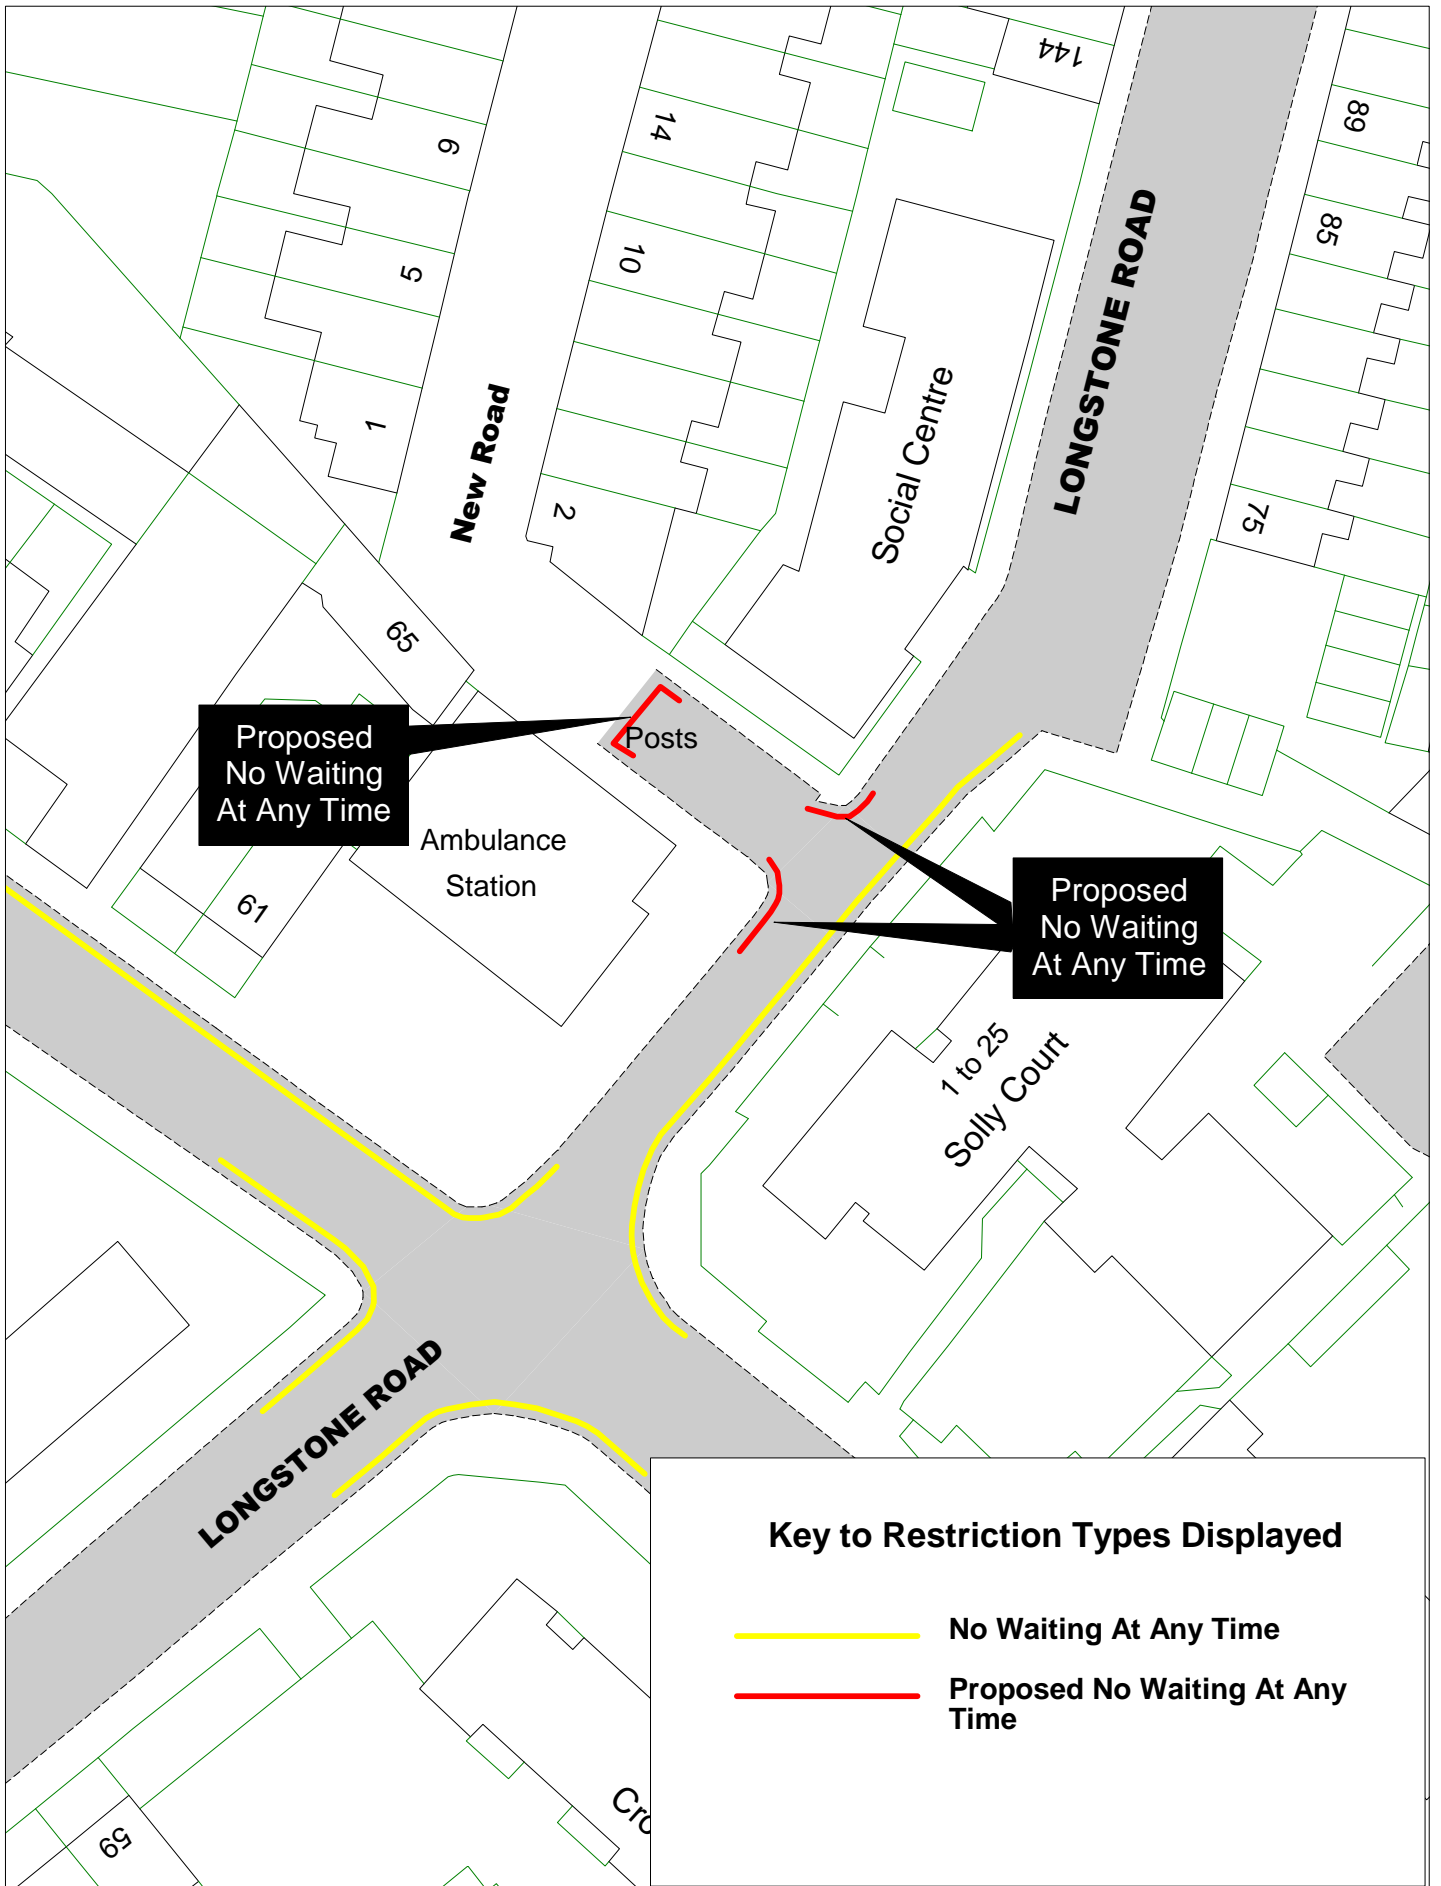

SCALE	1 : 500
DATE	09/09/2016
DRAWING No.	EB16 017
DRAWN BY	

SCALE	1 : 500
DATE	09/09/2016
DRAWING No.	EB16 018
DRAWN BY	

**Proposed
No Waiting
At Any Time**

Key to Restriction Types Displayed

-  No stopping except buses 7am-7pm
-  No Waiting At Any Time
-  Proposed No Waiting At Any Time