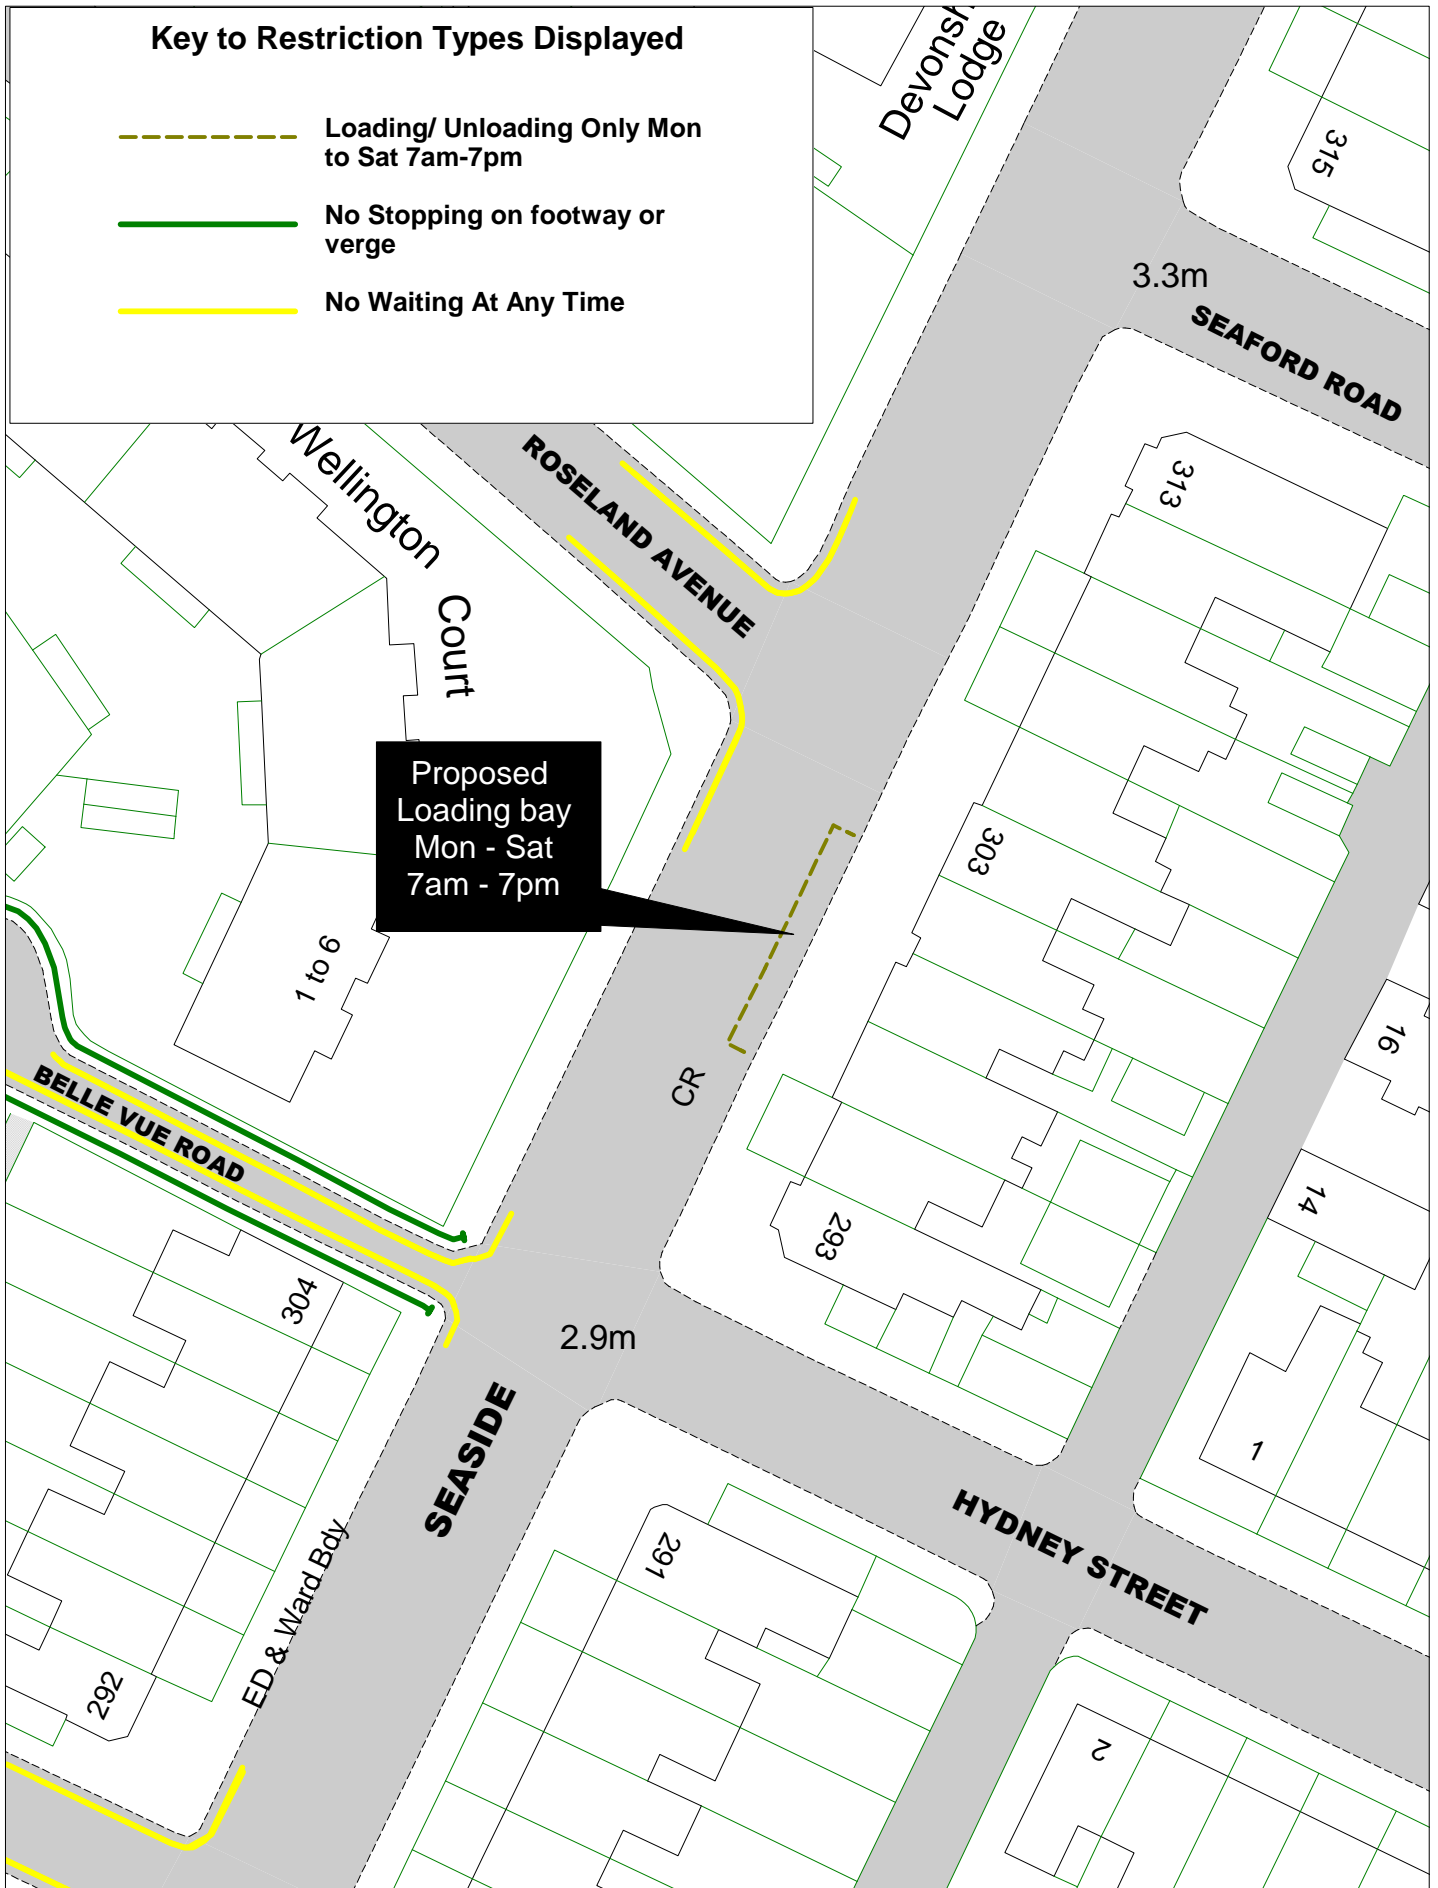

Key to Restriction Types Displayed

- Loading/ Unloading Only Mon to Sat 7am-7pm
- No Stopping on footway or verge
- No Waiting At Any Time

Proposed Loading bay
Mon - Sat
7am - 7pm

© Crown copyright. All rights reserved
East Sussex County Council
Licence No. 100019601 2016

Seaside

[Return to Index](#)

SCALE	1 : 500
DATE	19/09/2016
DRAWING No.	EB16 045
DRAWN BY