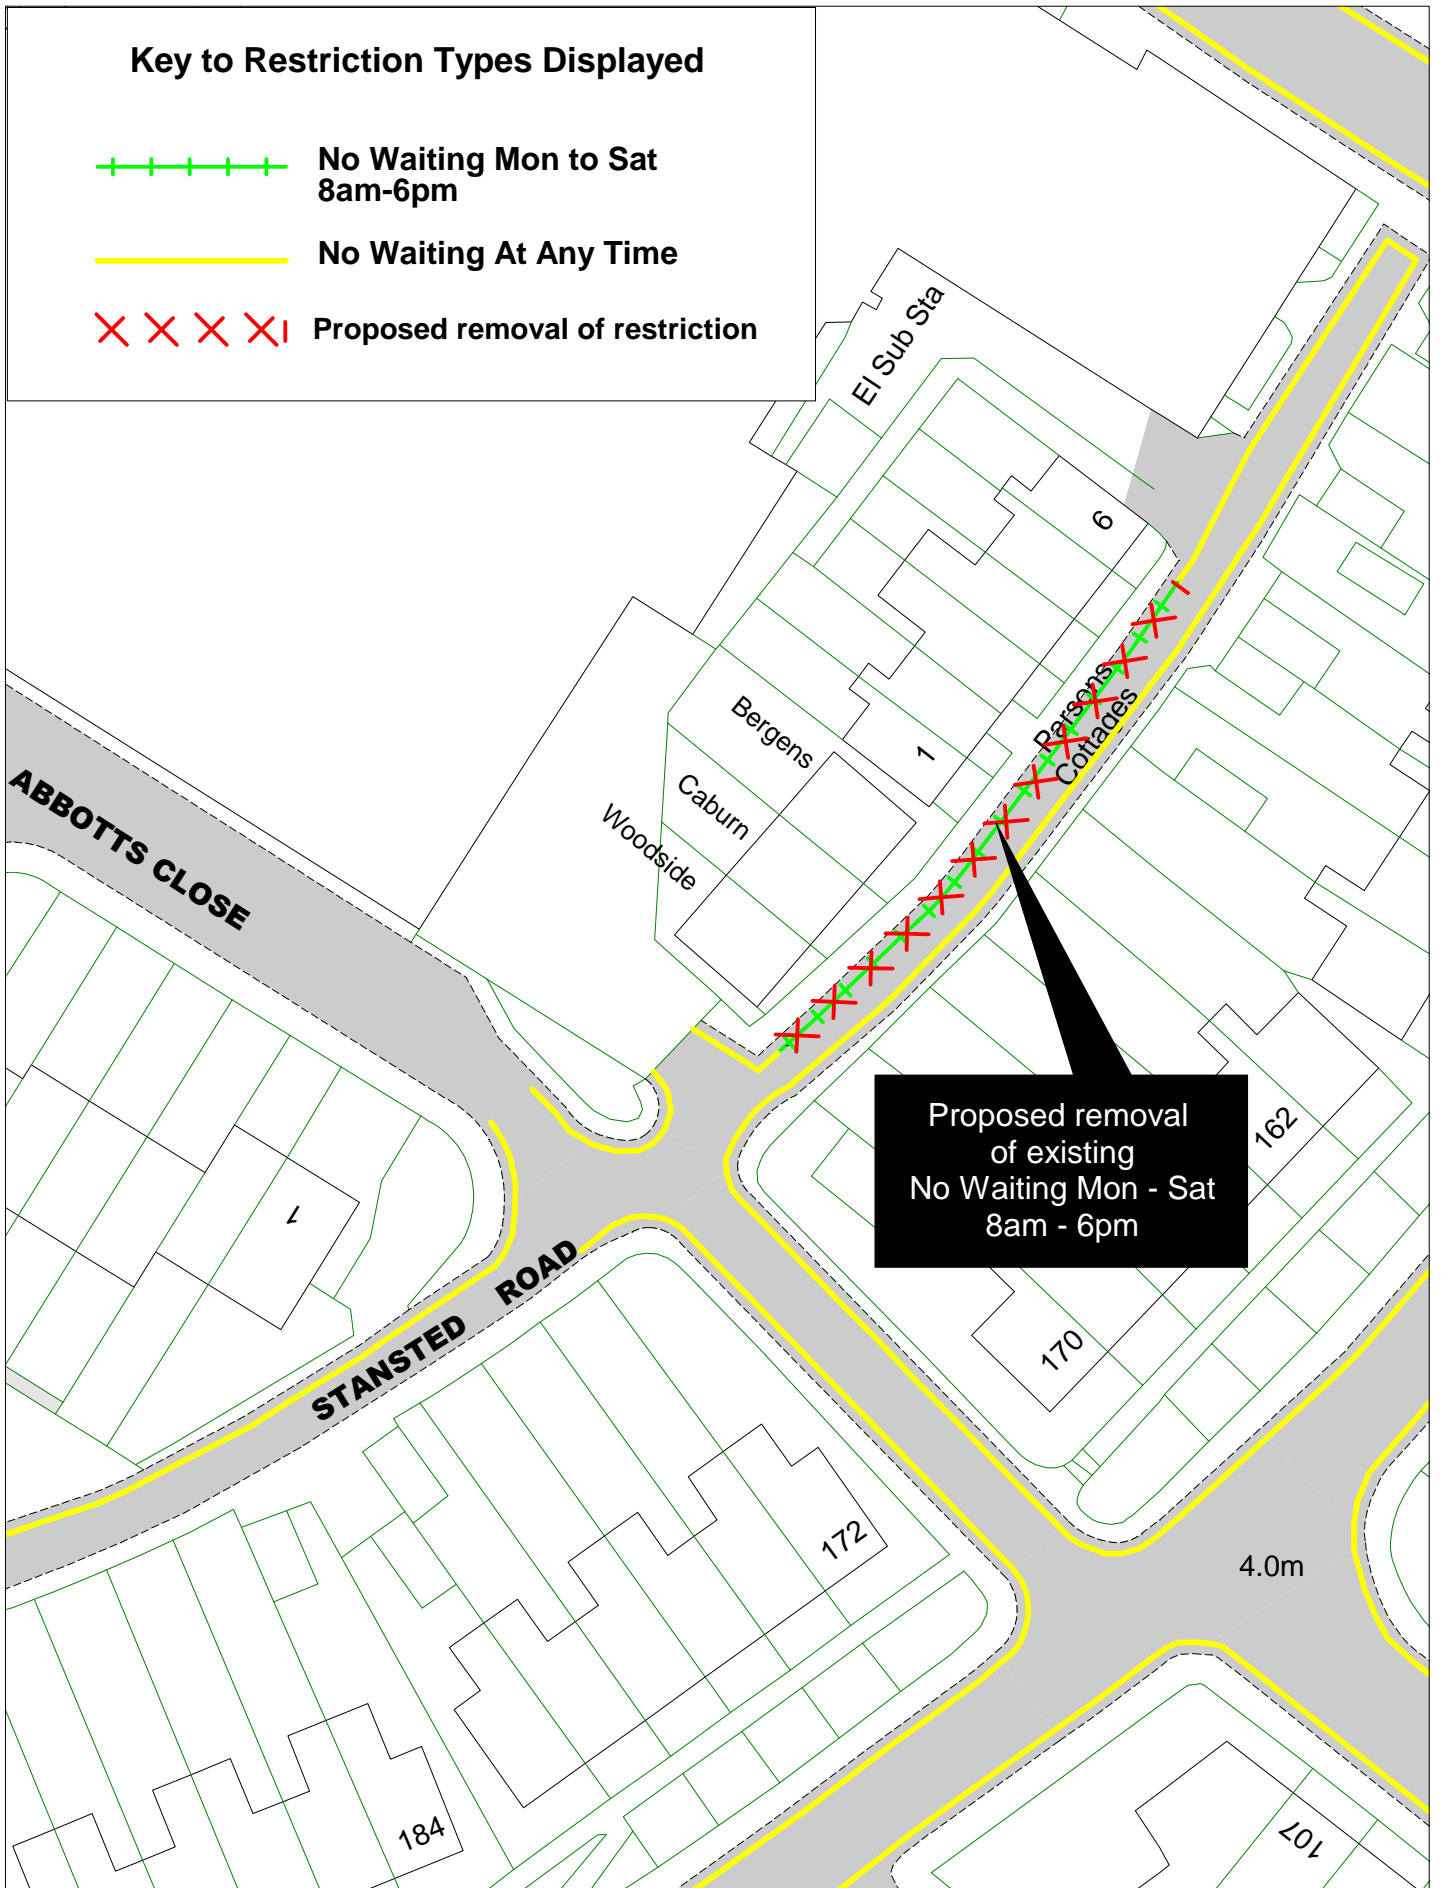

Key to Restriction Types Displayed

- No Waiting Mon to Sat 8am-6pm
- No Waiting At Any Time
- Proposed removal of restriction

Proposed removal of existing No Waiting Mon - Sat 8am - 6pm

© Crown copyright. All rights reserved
East Sussex County Council
Licence No. 100019601 2016

Stansted Road

SCALE	1 : 500
DATE	21/09/2016
DRAWING No.	EB16 047
DRAWN BY	

[Return to Index](#)