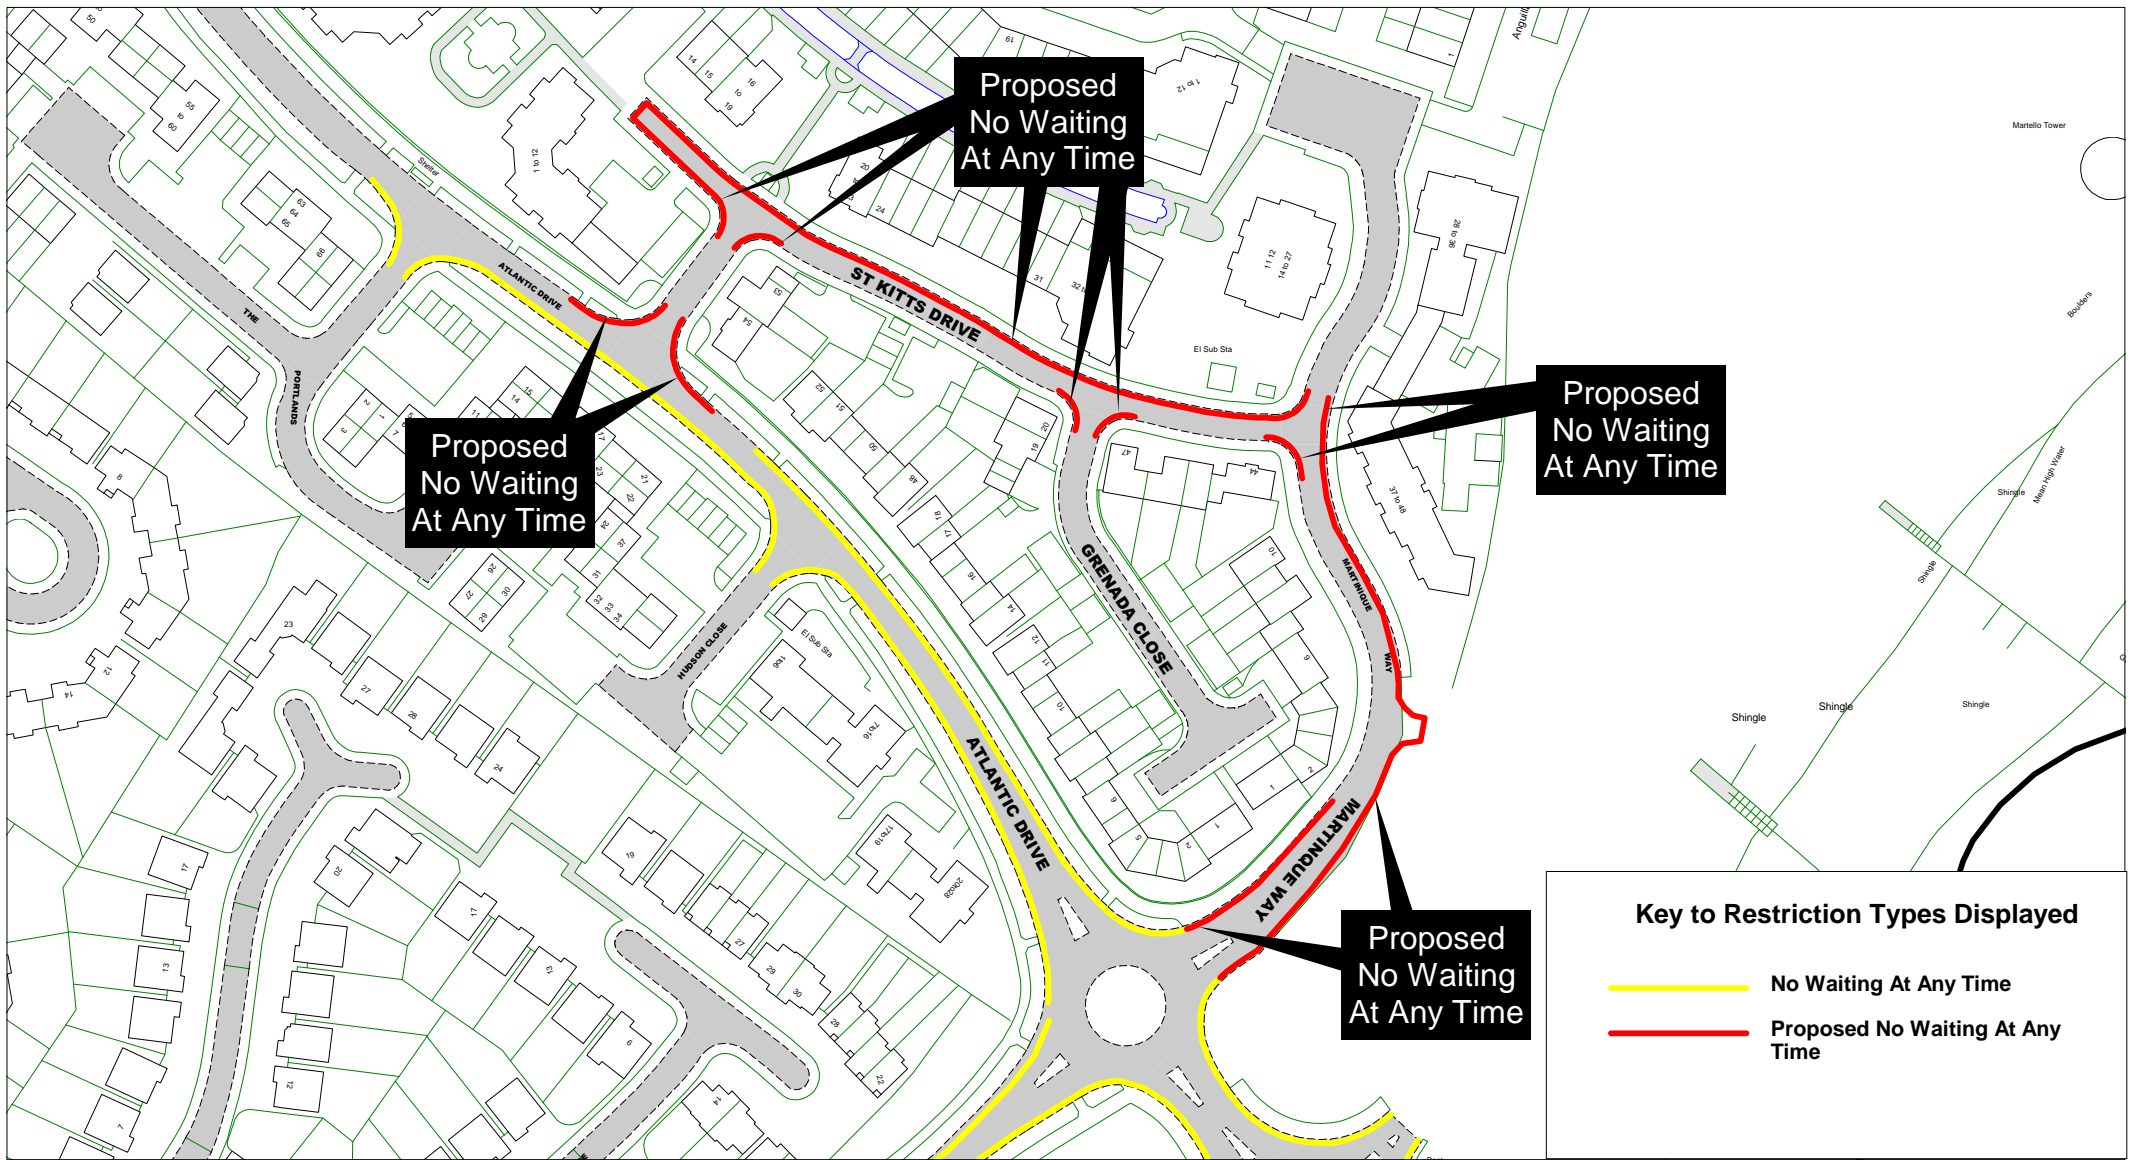

Atlantic Drive, Grenada Close, Martque Way, St Kitts Drive

[Return to index](#)

SCALE	1 : 1500
DATE	09/09/2016
DRAWING No.	EB16 052
DRAWN BY	
© Crown copyright. All rights reserved East Sussex County Council Licence No. 100019601 2016