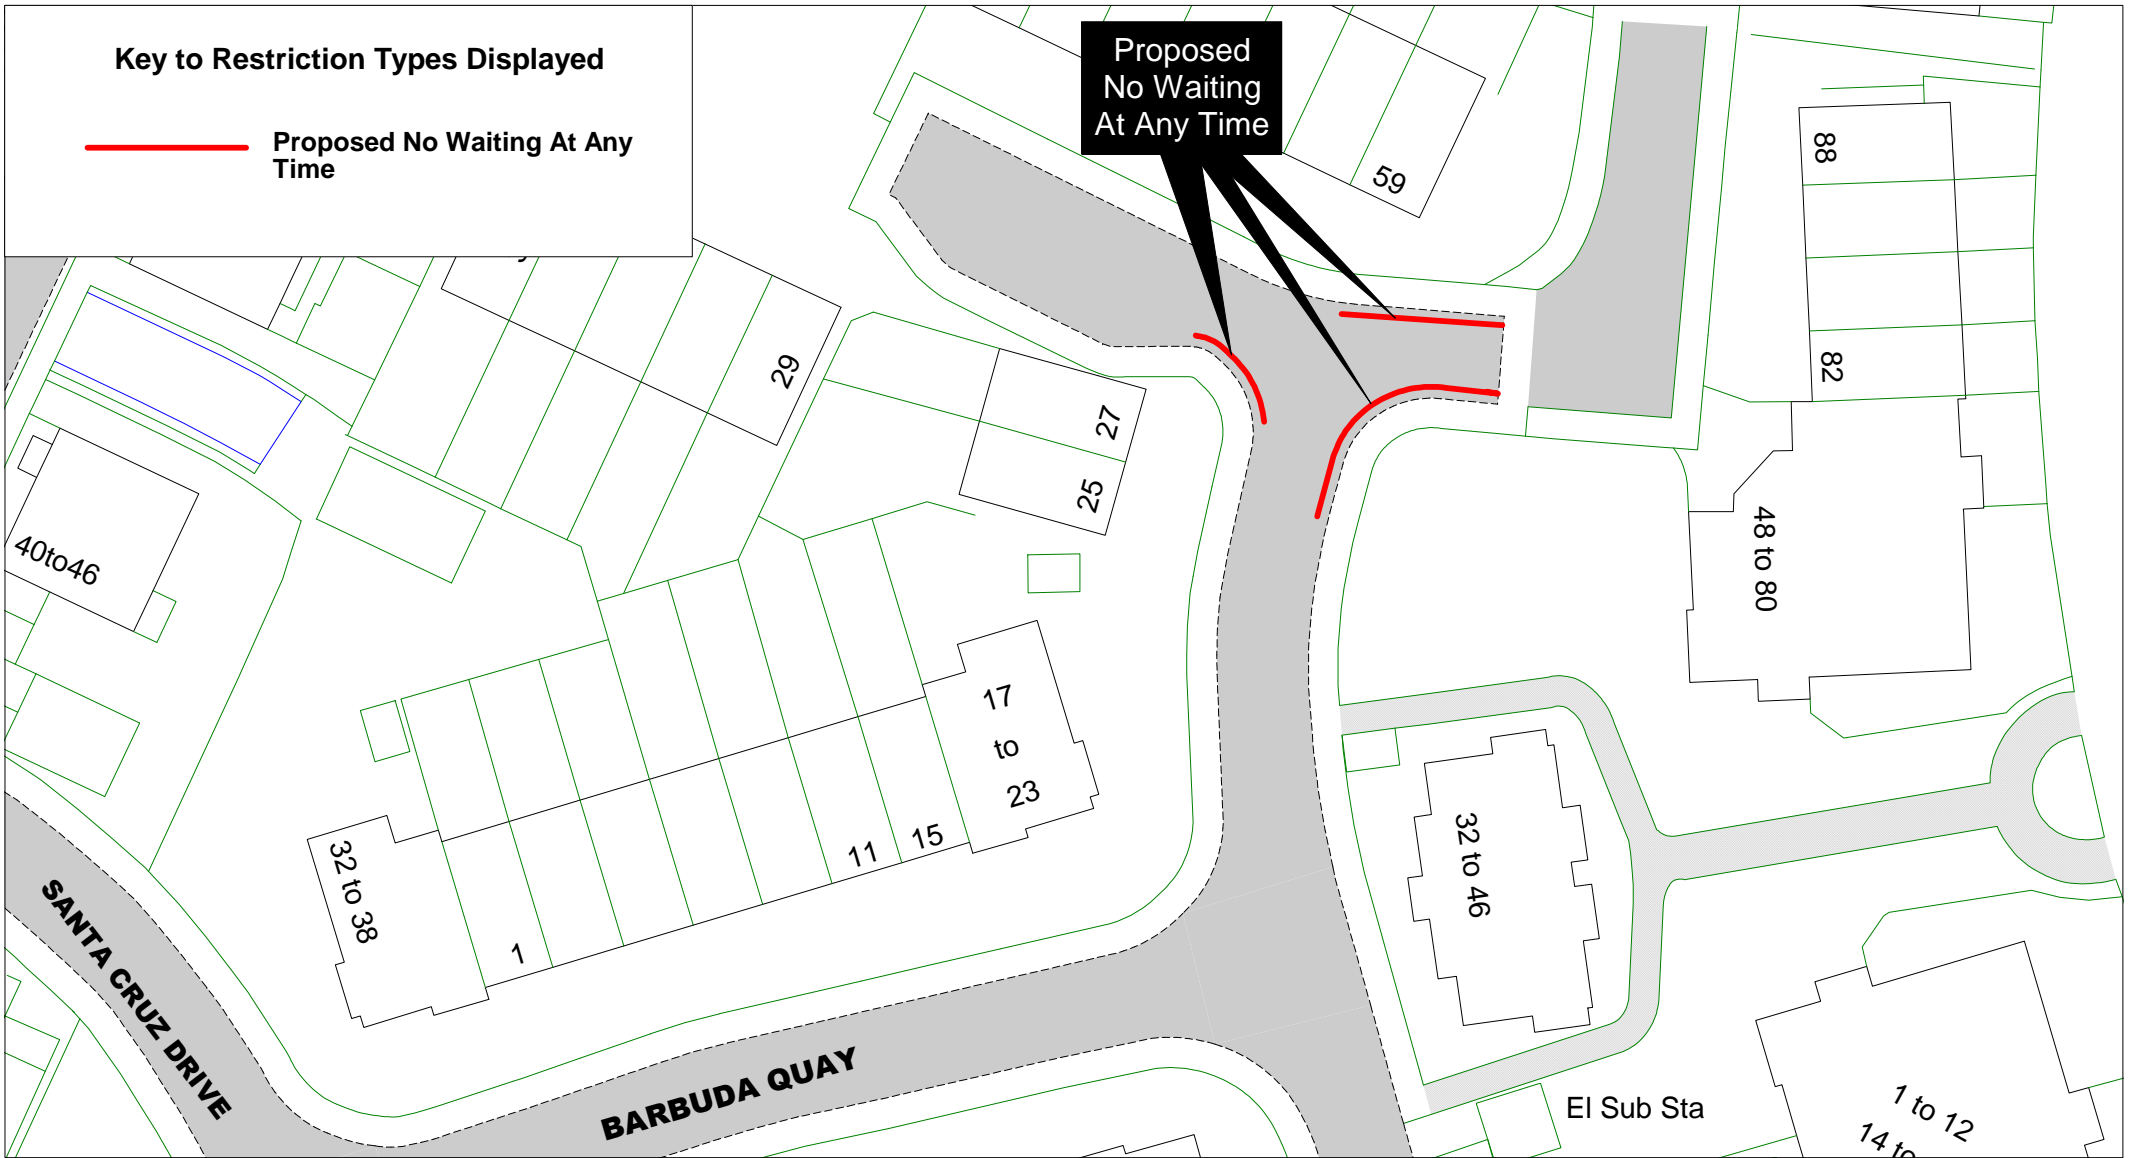

Key to Restriction Types Displayed

Proposed No Waiting At Any Time

**Proposed
No Waiting
At Any Time**

Barbuda Quay

[Return to index](#)

SCALE	1 : 500
DATE	15/09/2016
DRAWING No.	EB16 055
DRAWN BY	
© Crown copyright. All rights reserved East Sussex County Council Licence No. 100019601 2016