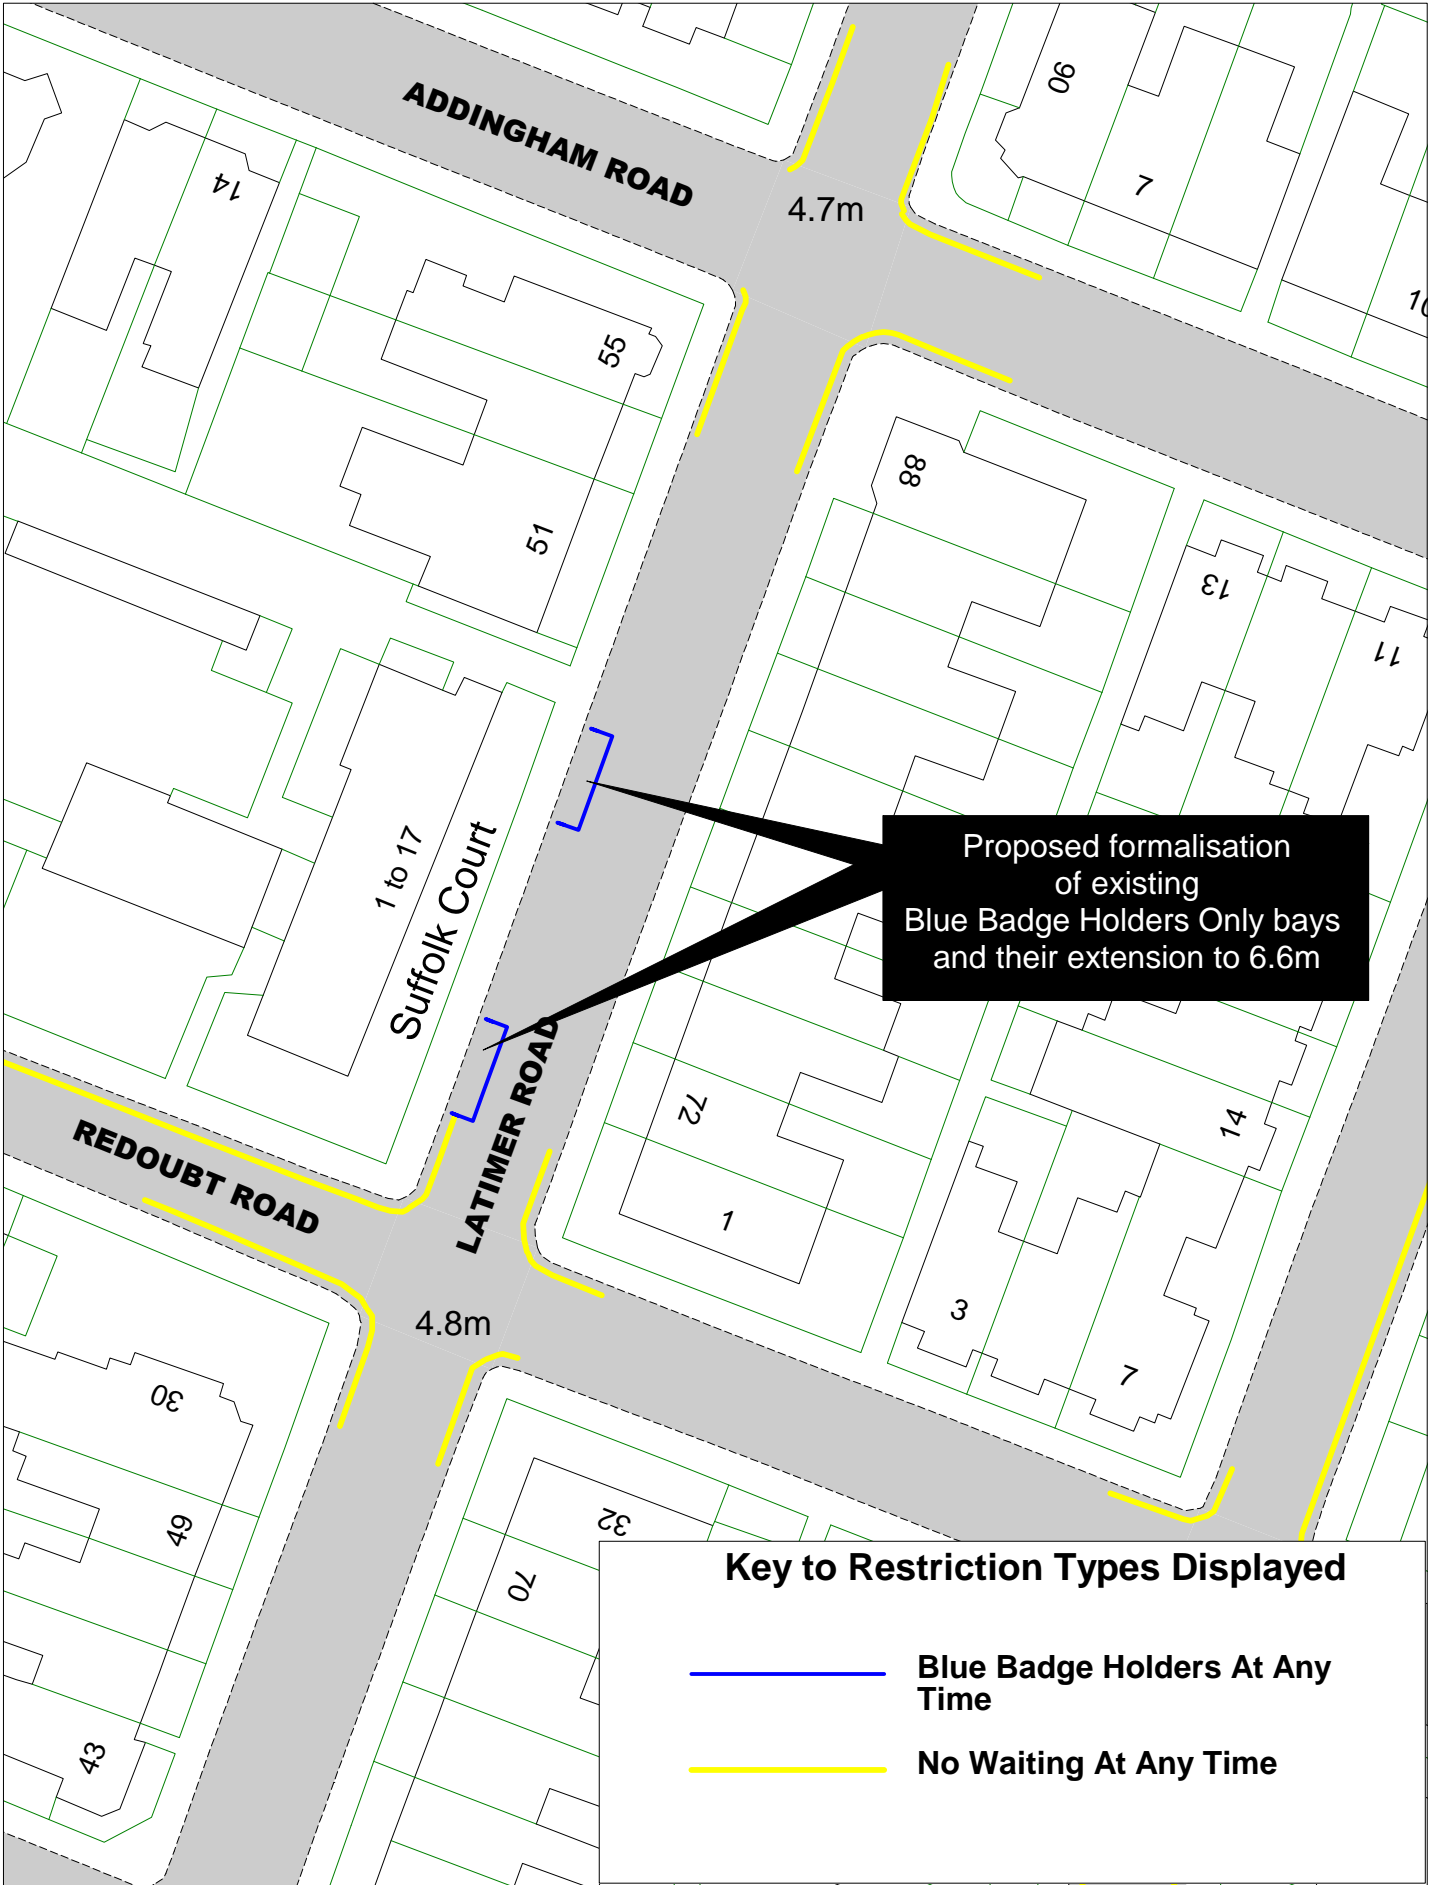

SCALE	1 : 500
DATE	26/09/2016
DRAWING No.	EB16 028
DRAWN BY