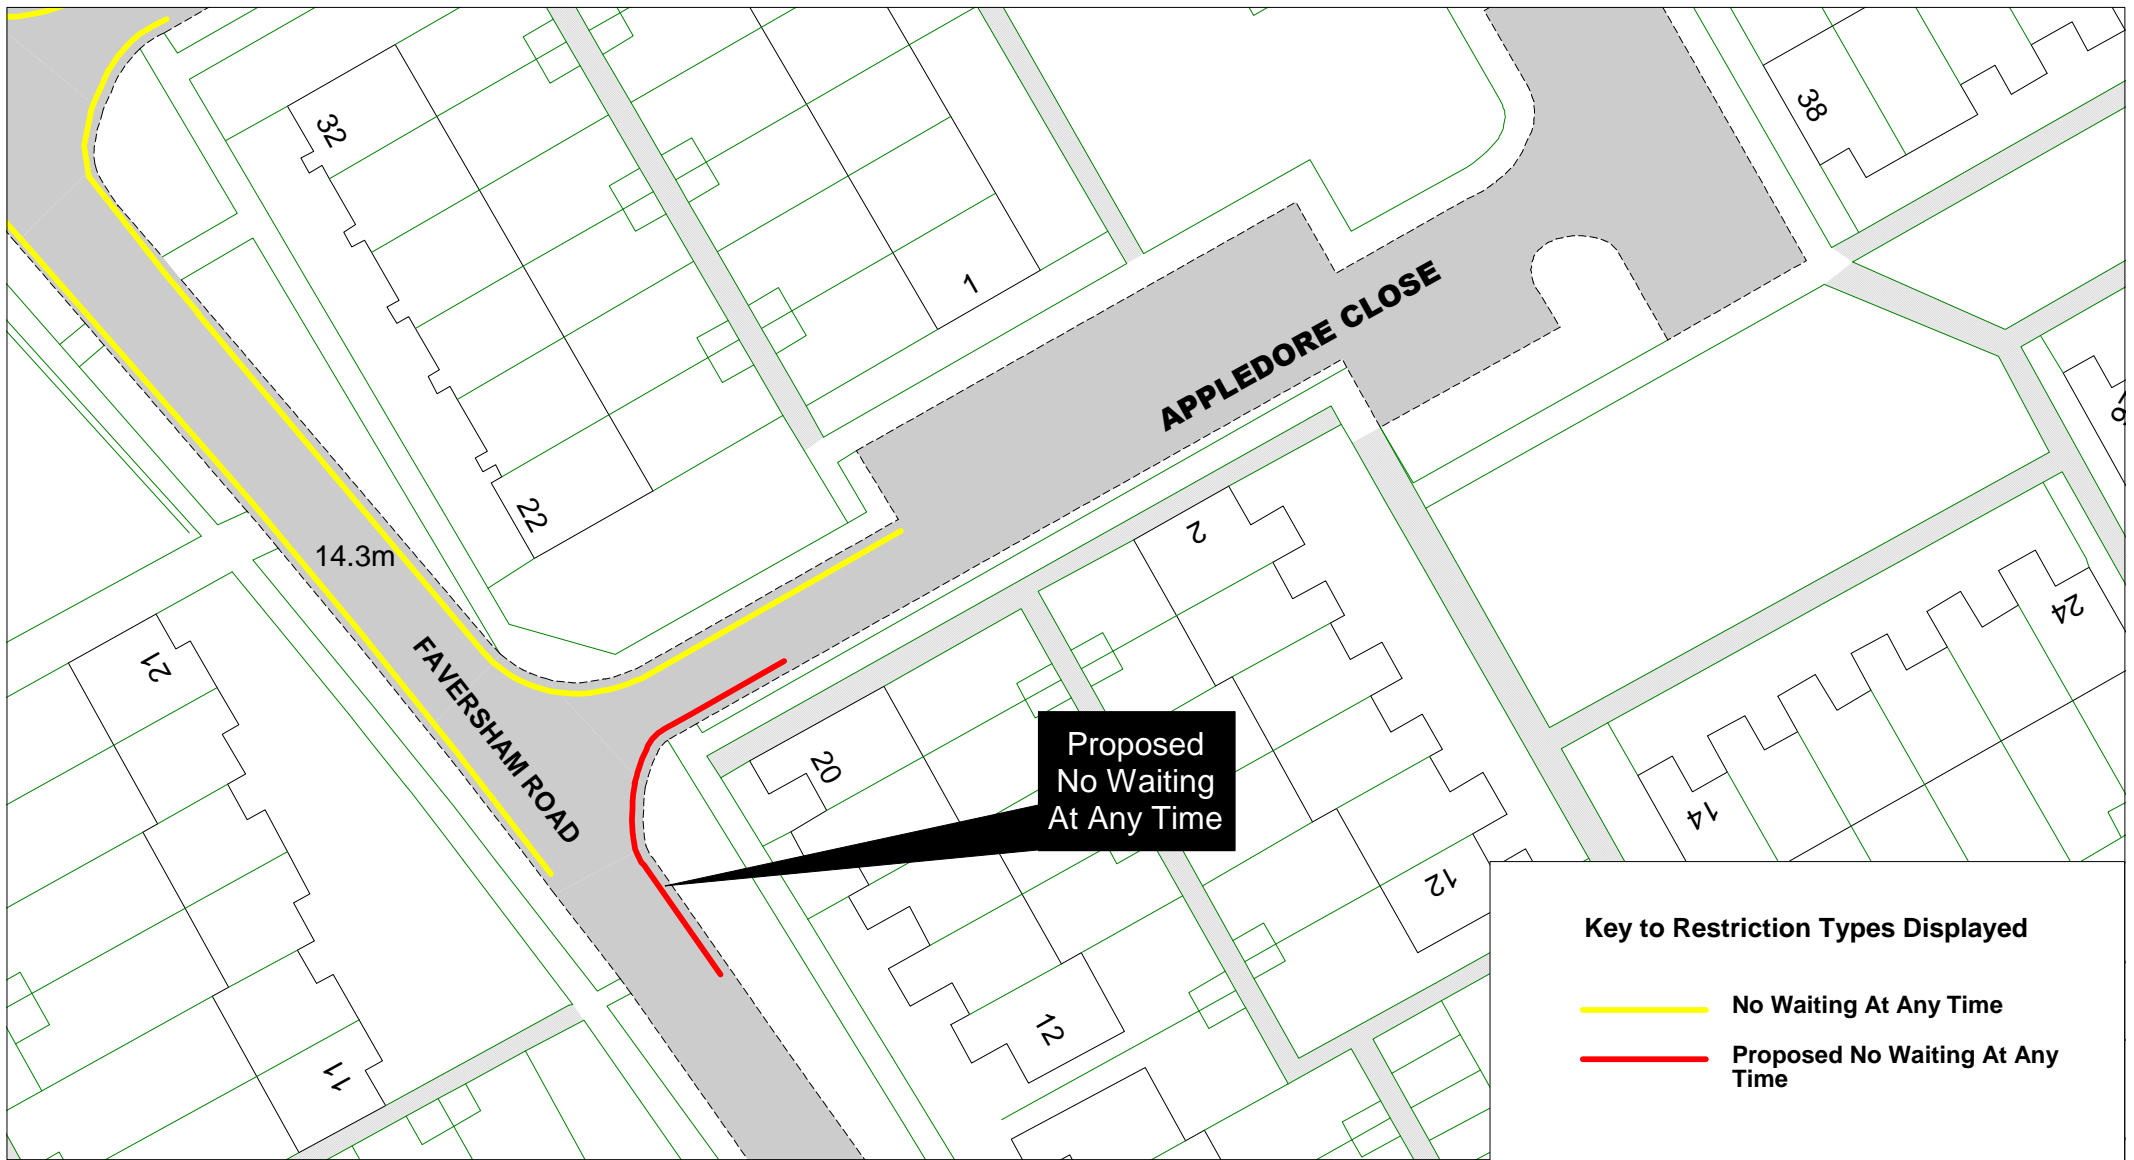

Proposed extension
of existing
No Waiting At Any Time

Key to Restriction Types Displayed

 No Waiting At Any Time

 Proposed No Waiting At Any Time

New Place

[Return to index](#)

SCALE	1 : 500
DATE	08/09/2016
DRAWING No.	EB16 009
DRAWN BY	
© Crown copyright. All rights reserved East Sussex County Council Licence No. 100019601 2016	