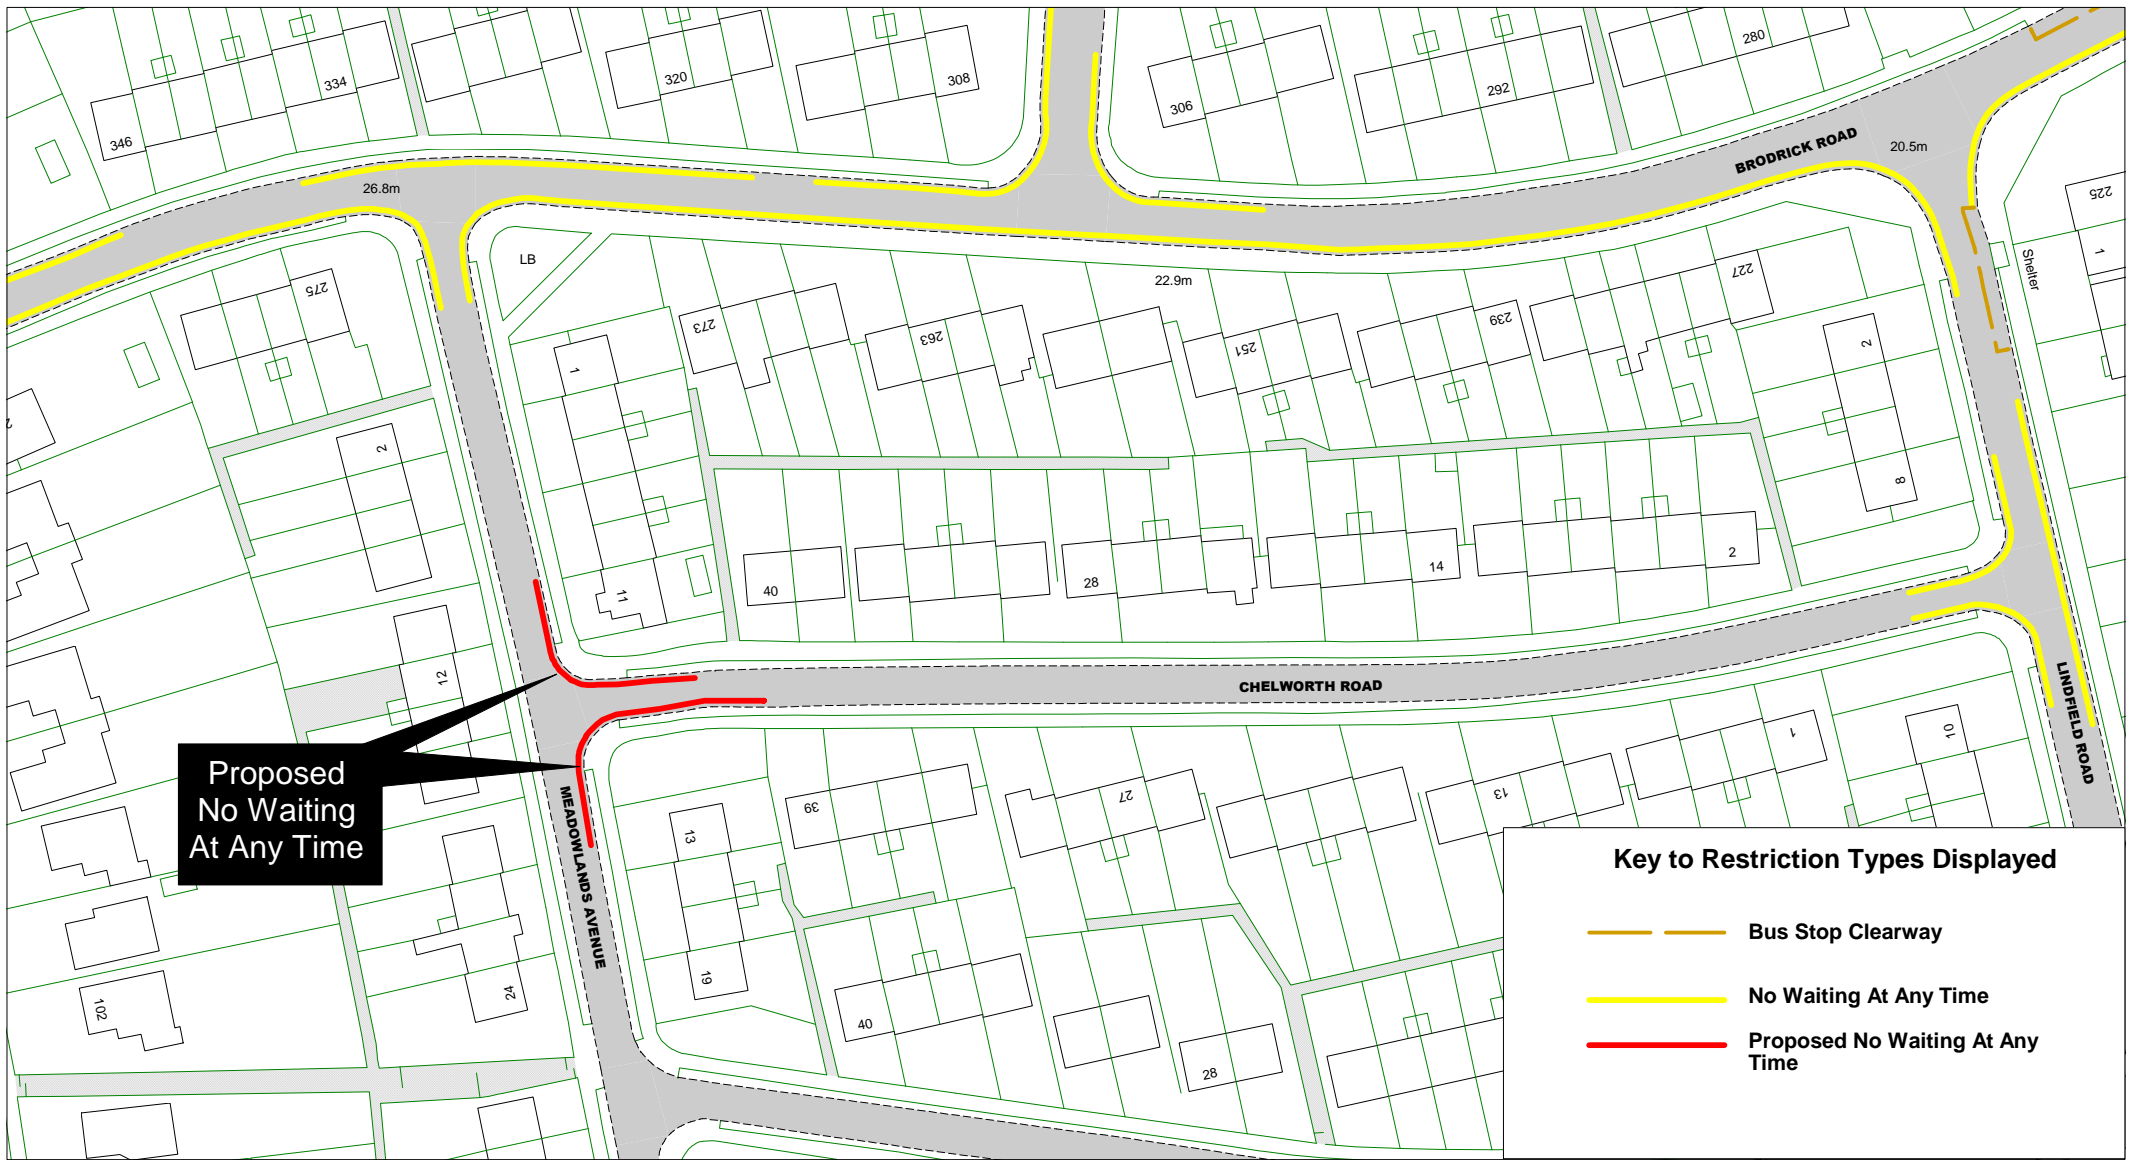

Proposed
No Waiting
At Any Time

Key to Restriction Types Displayed

- Bus Stop Clearway
- No Waiting At Any Time
- Proposed No Waiting At Any Time