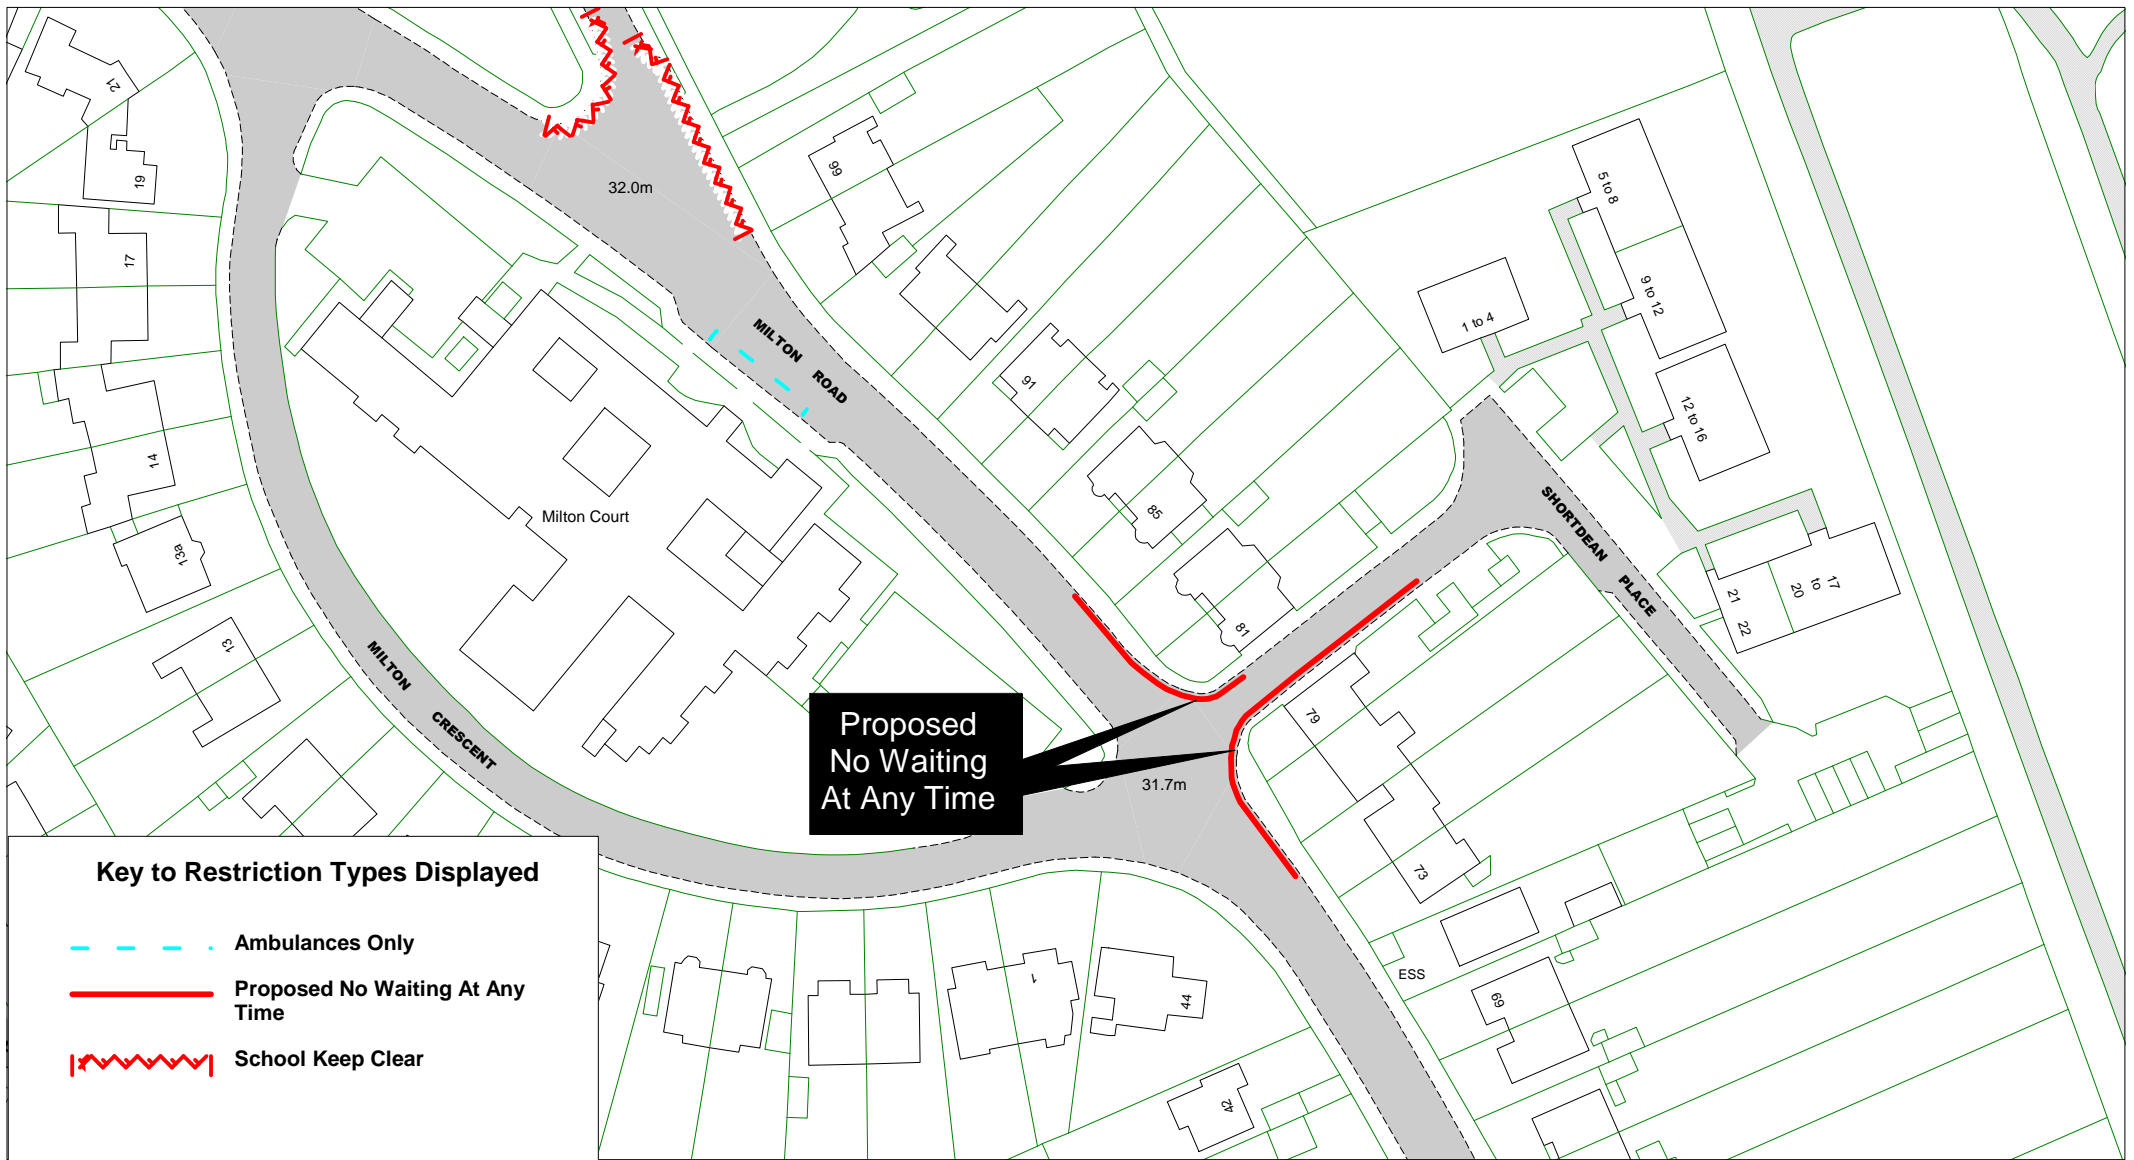

**Proposed
No Waiting
At Any Time**

Key to Restriction Types Displayed

- Ambulances Only
- Proposed No Waiting At Any Time
- School Keep Clear