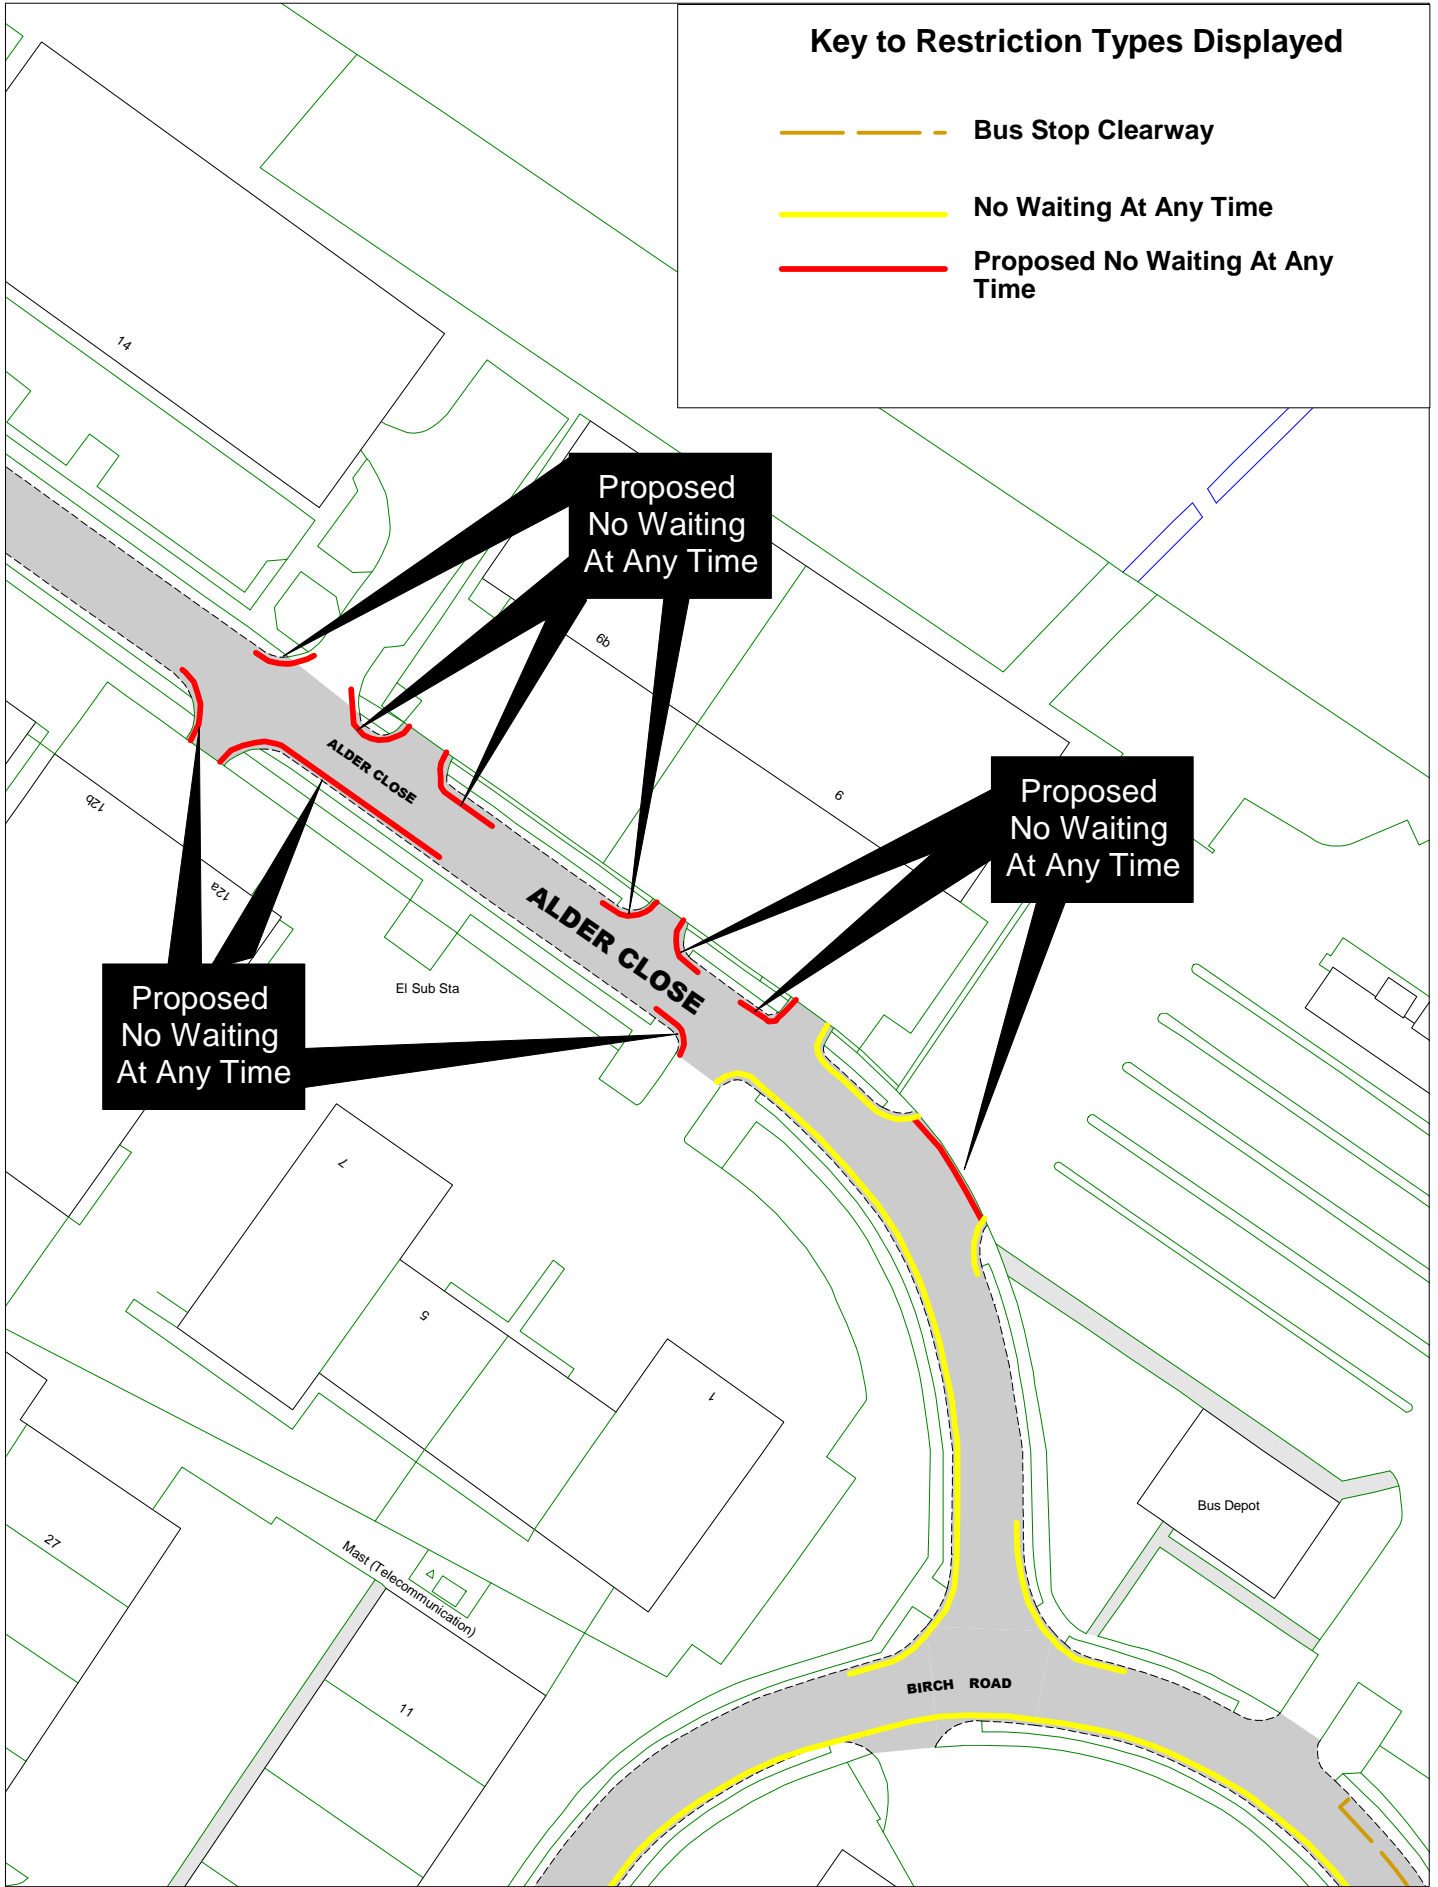

Key to Restriction Types Displayed

- Bus Stop Clearway
- No Waiting At Any Time
- Proposed No Waiting At Any Time

Proposed
No Waiting
At Any Time

Proposed
No Waiting
At Any Time

Proposed
No Waiting
At Any Time

© Crown copyright. All rights reserved
East Sussex County Council
Licence No. 100019601 2016

Alder Close

[Return to Index](#)

SCALE	1 : 1000
DATE	15/09/2016
DRAWING No.	EB16 029
DRAWN BY