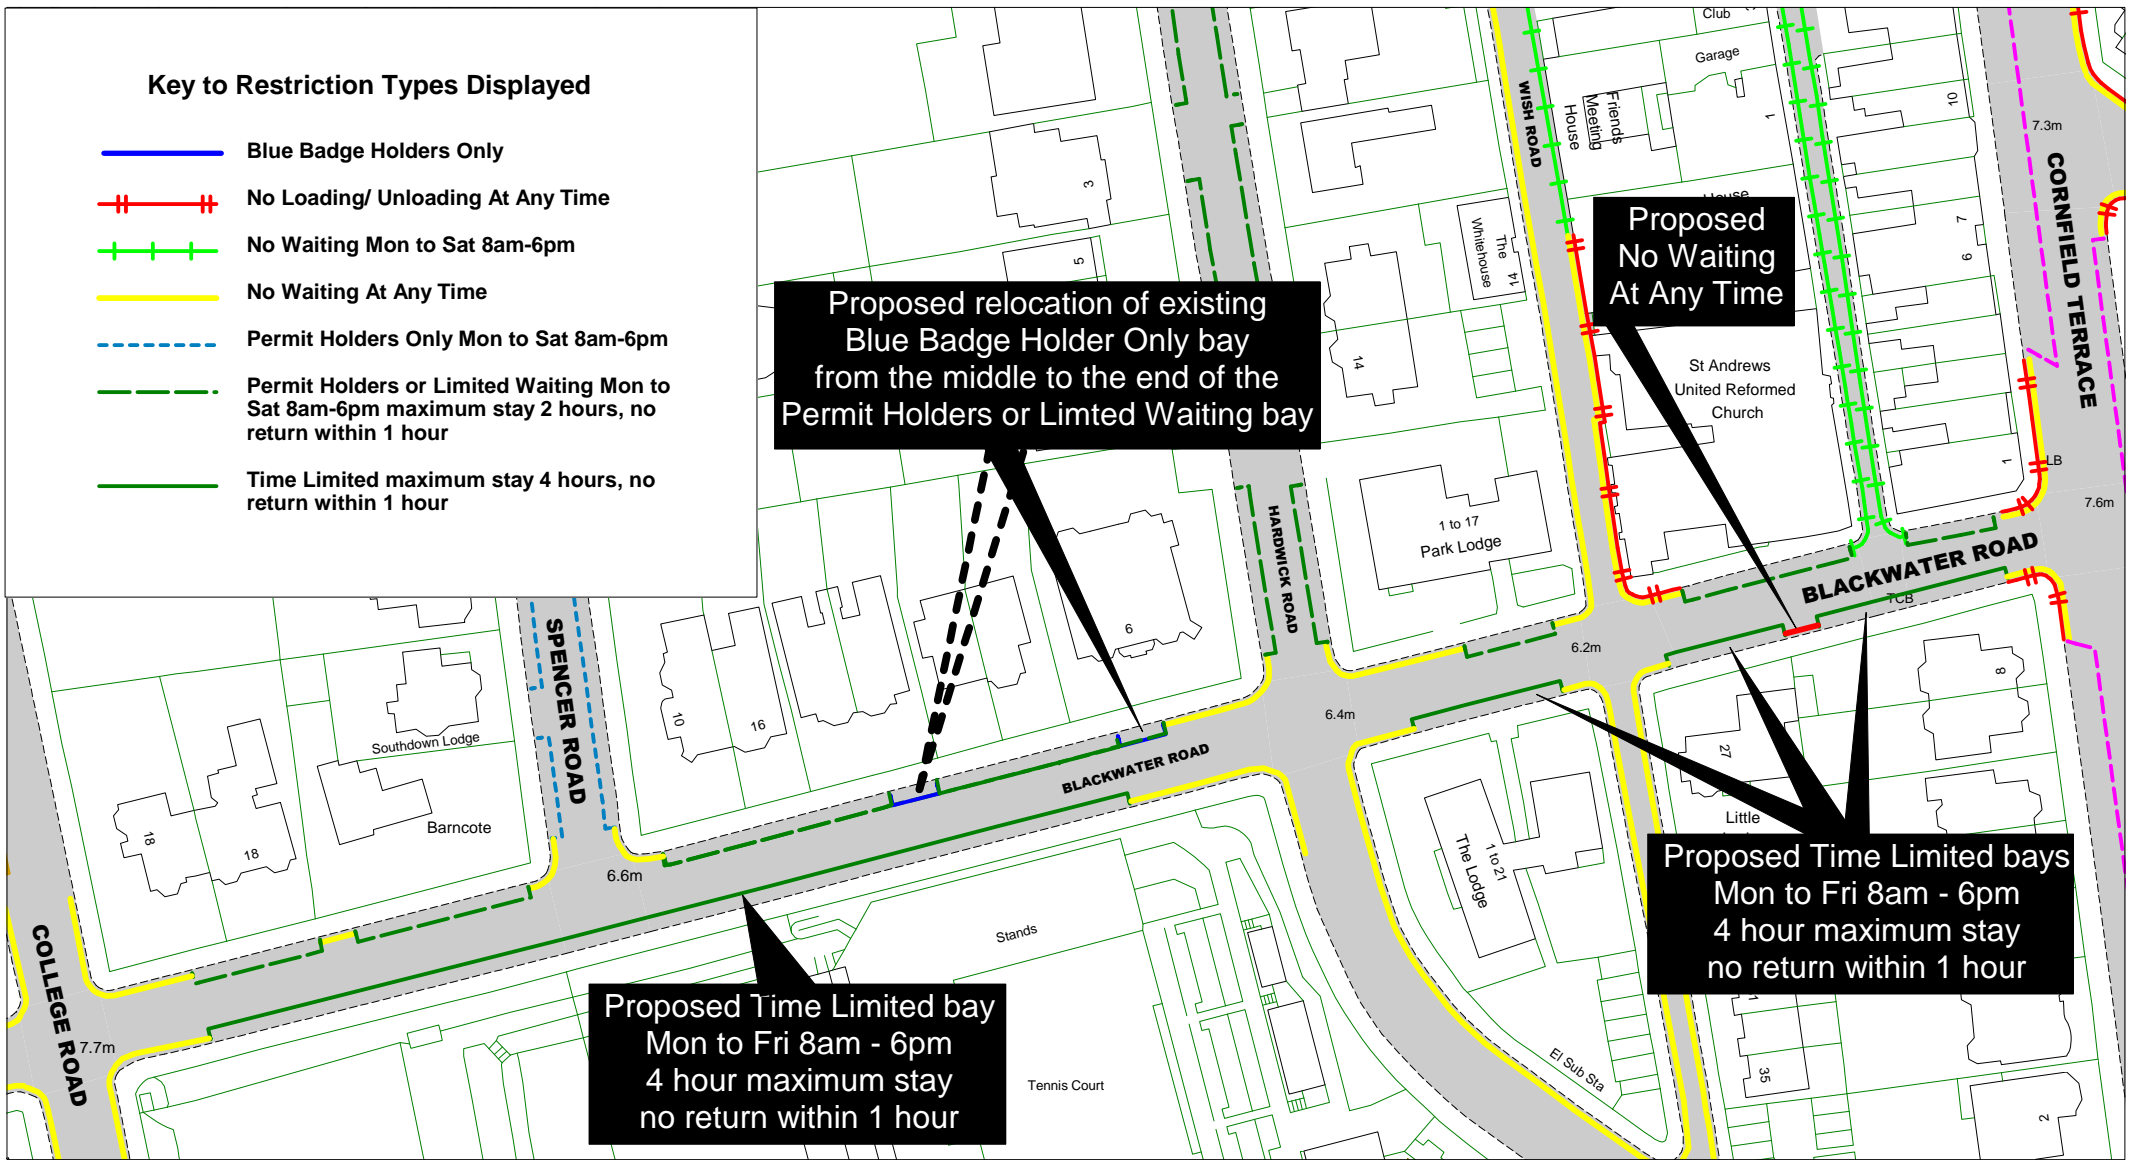

Key to Restriction Types Displayed

- Blue Badge Holders Only
- No Loading/ Unloading At Any Time
- No Waiting Mon to Sat 8am-6pm
- No Waiting At Any Time
- Permit Holders Only Mon to Sat 8am-6pm
- Permit Holders or Limited Waiting Mon to Sat 8am-6pm maximum stay 2 hours, no return within 1 hour
- Time Limited maximum stay 4 hours, no return within 1 hour

East Sussex
County Council