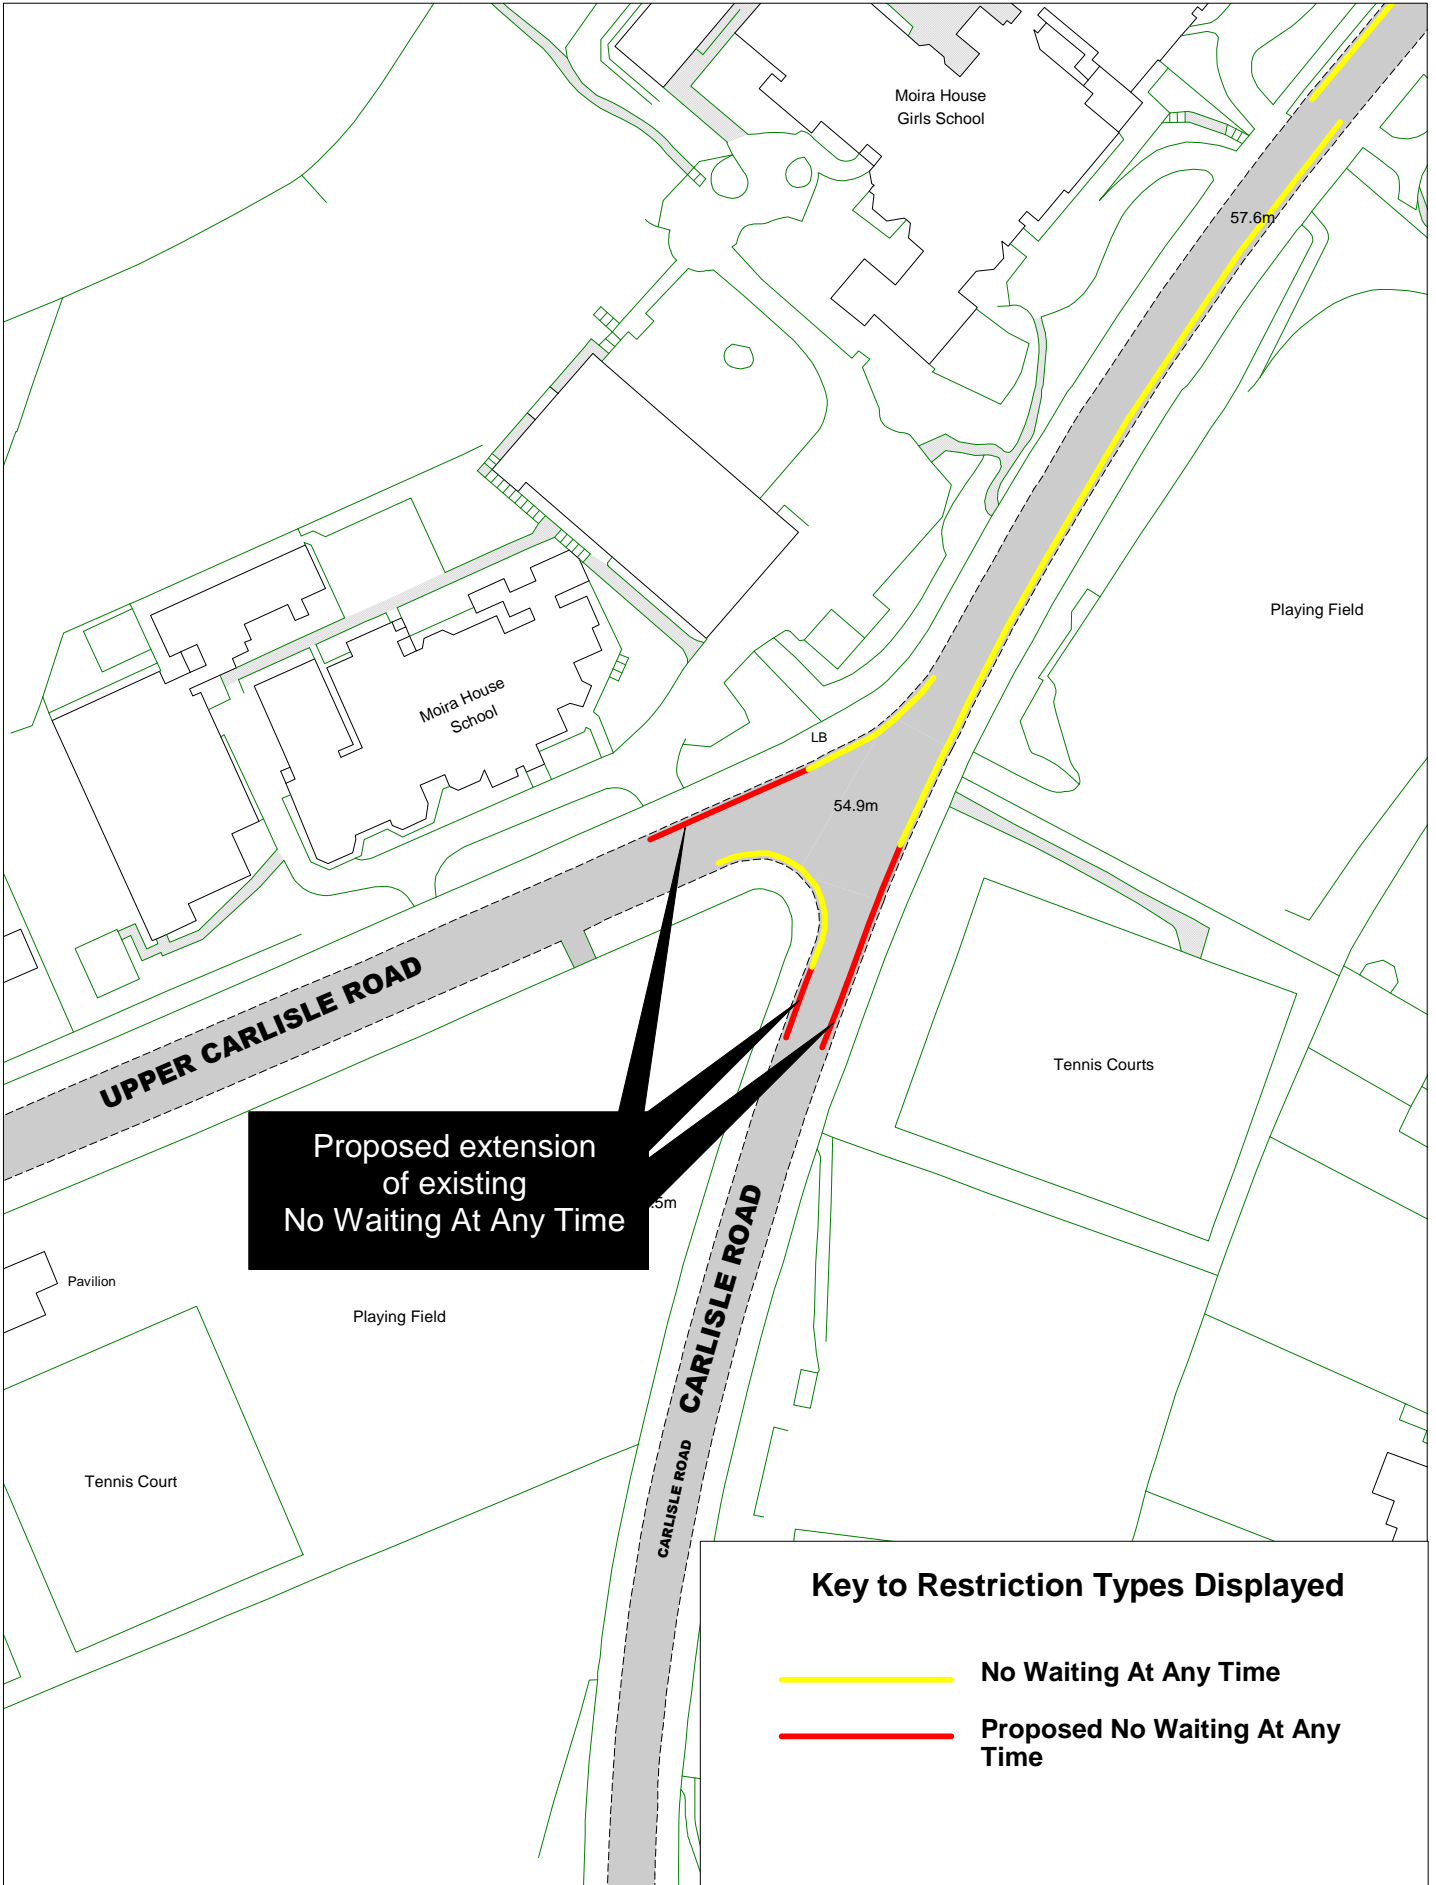

[Return to Index](#)

SCALE	1 : 1000
DATE	08/09/2016
DRAWING No.	EB16 002
DRAWN BY	

**Proposed extension
of existing
No Waiting At Any Time**

Key to Restriction Types Displayed

- No Waiting At Any Time**
- Proposed No Waiting At Any Time**