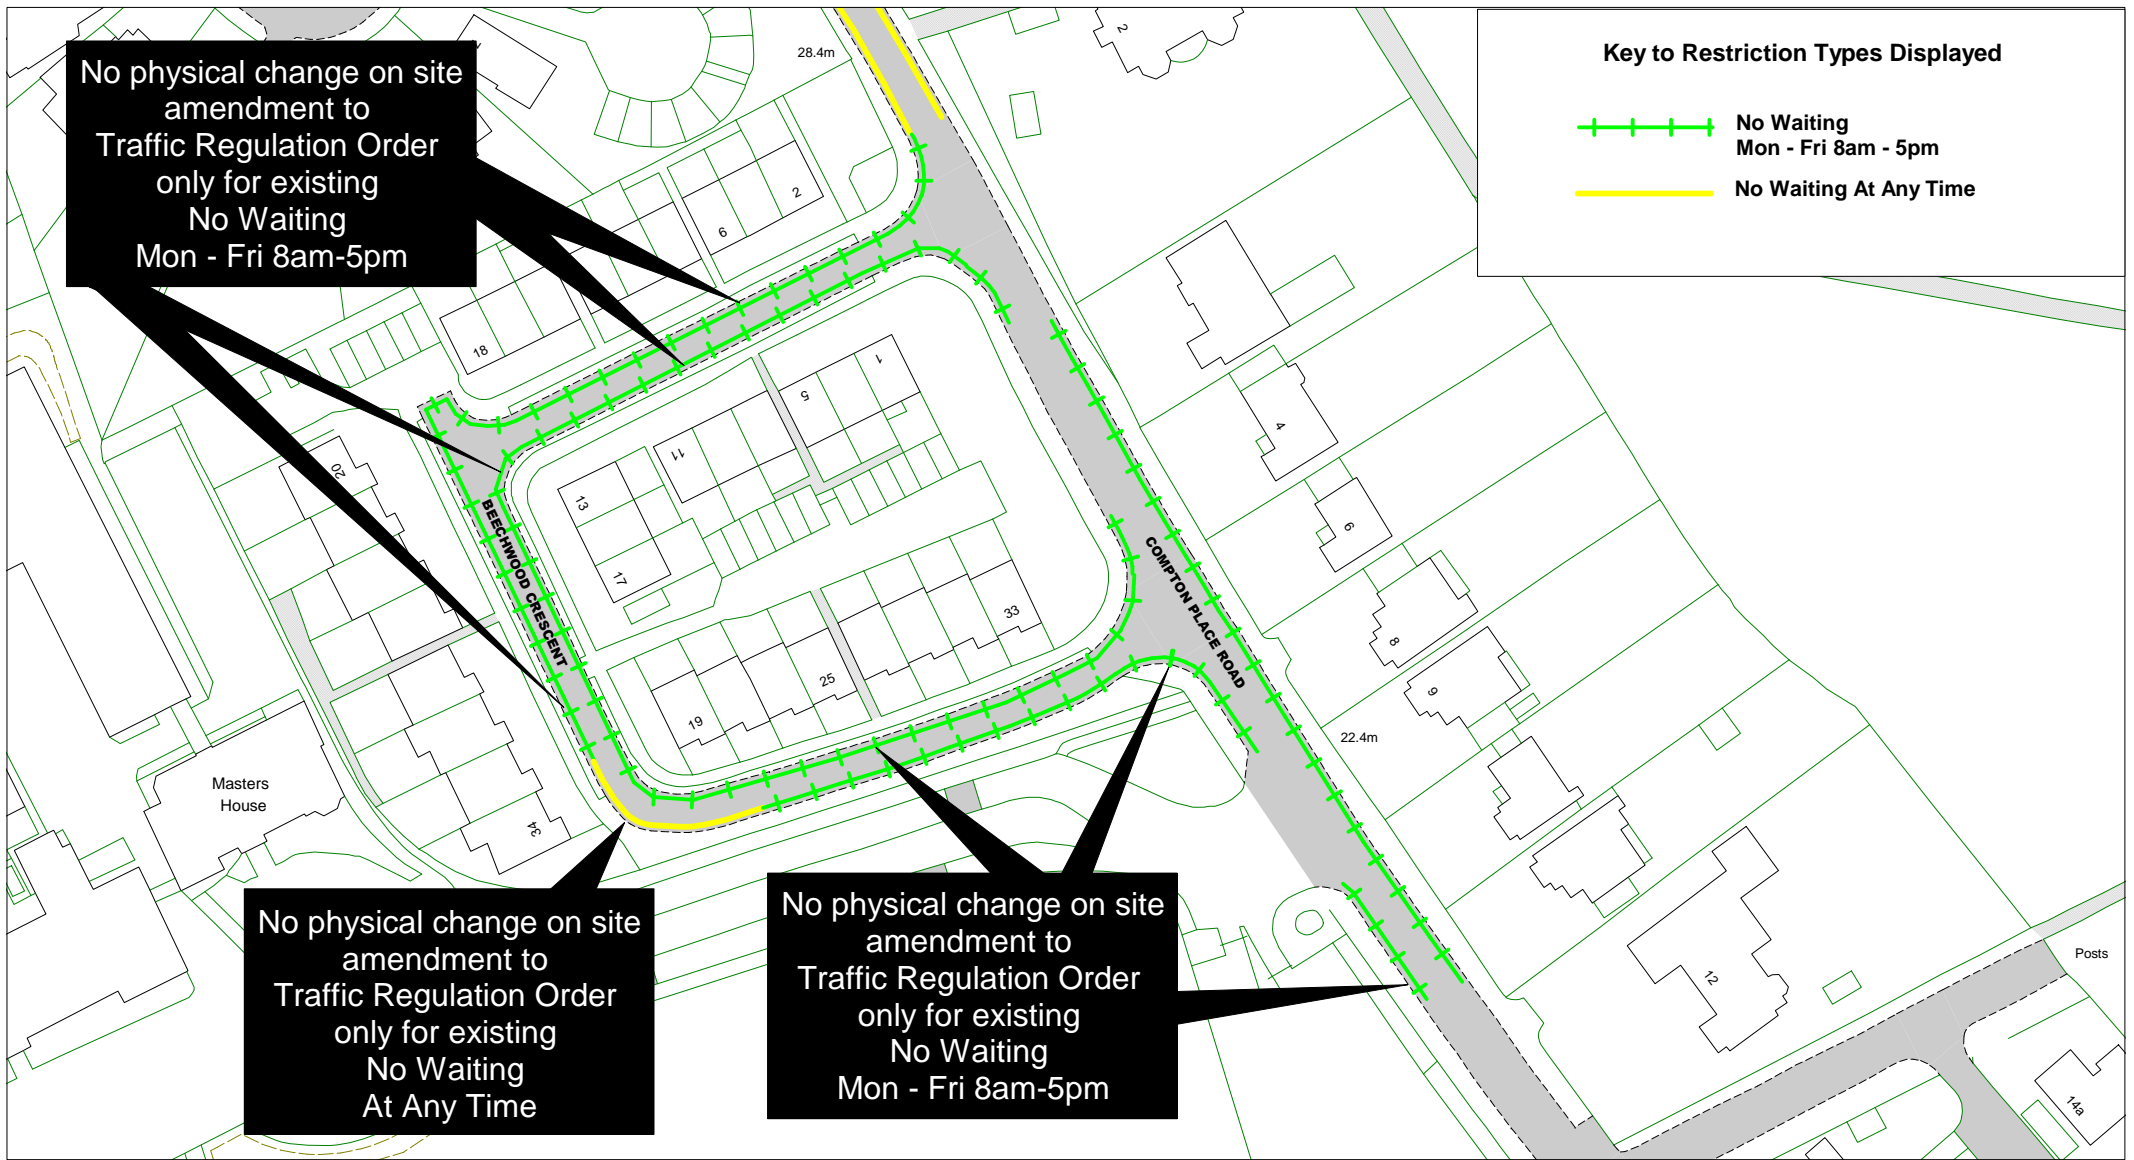

No physical change on site amendment to Traffic Regulation Order only for existing No Waiting Mon - Fri 8am-5pm

No physical change on site amendment to Traffic Regulation Order only for existing No Waiting At Any Time

No physical change on site amendment to Traffic Regulation Order only for existing No Waiting Mon - Fri 8am-5pm

Key to Restriction Types Displayed

- No Waiting Mon - Fri 8am - 5pm
- No Waiting At Any Time