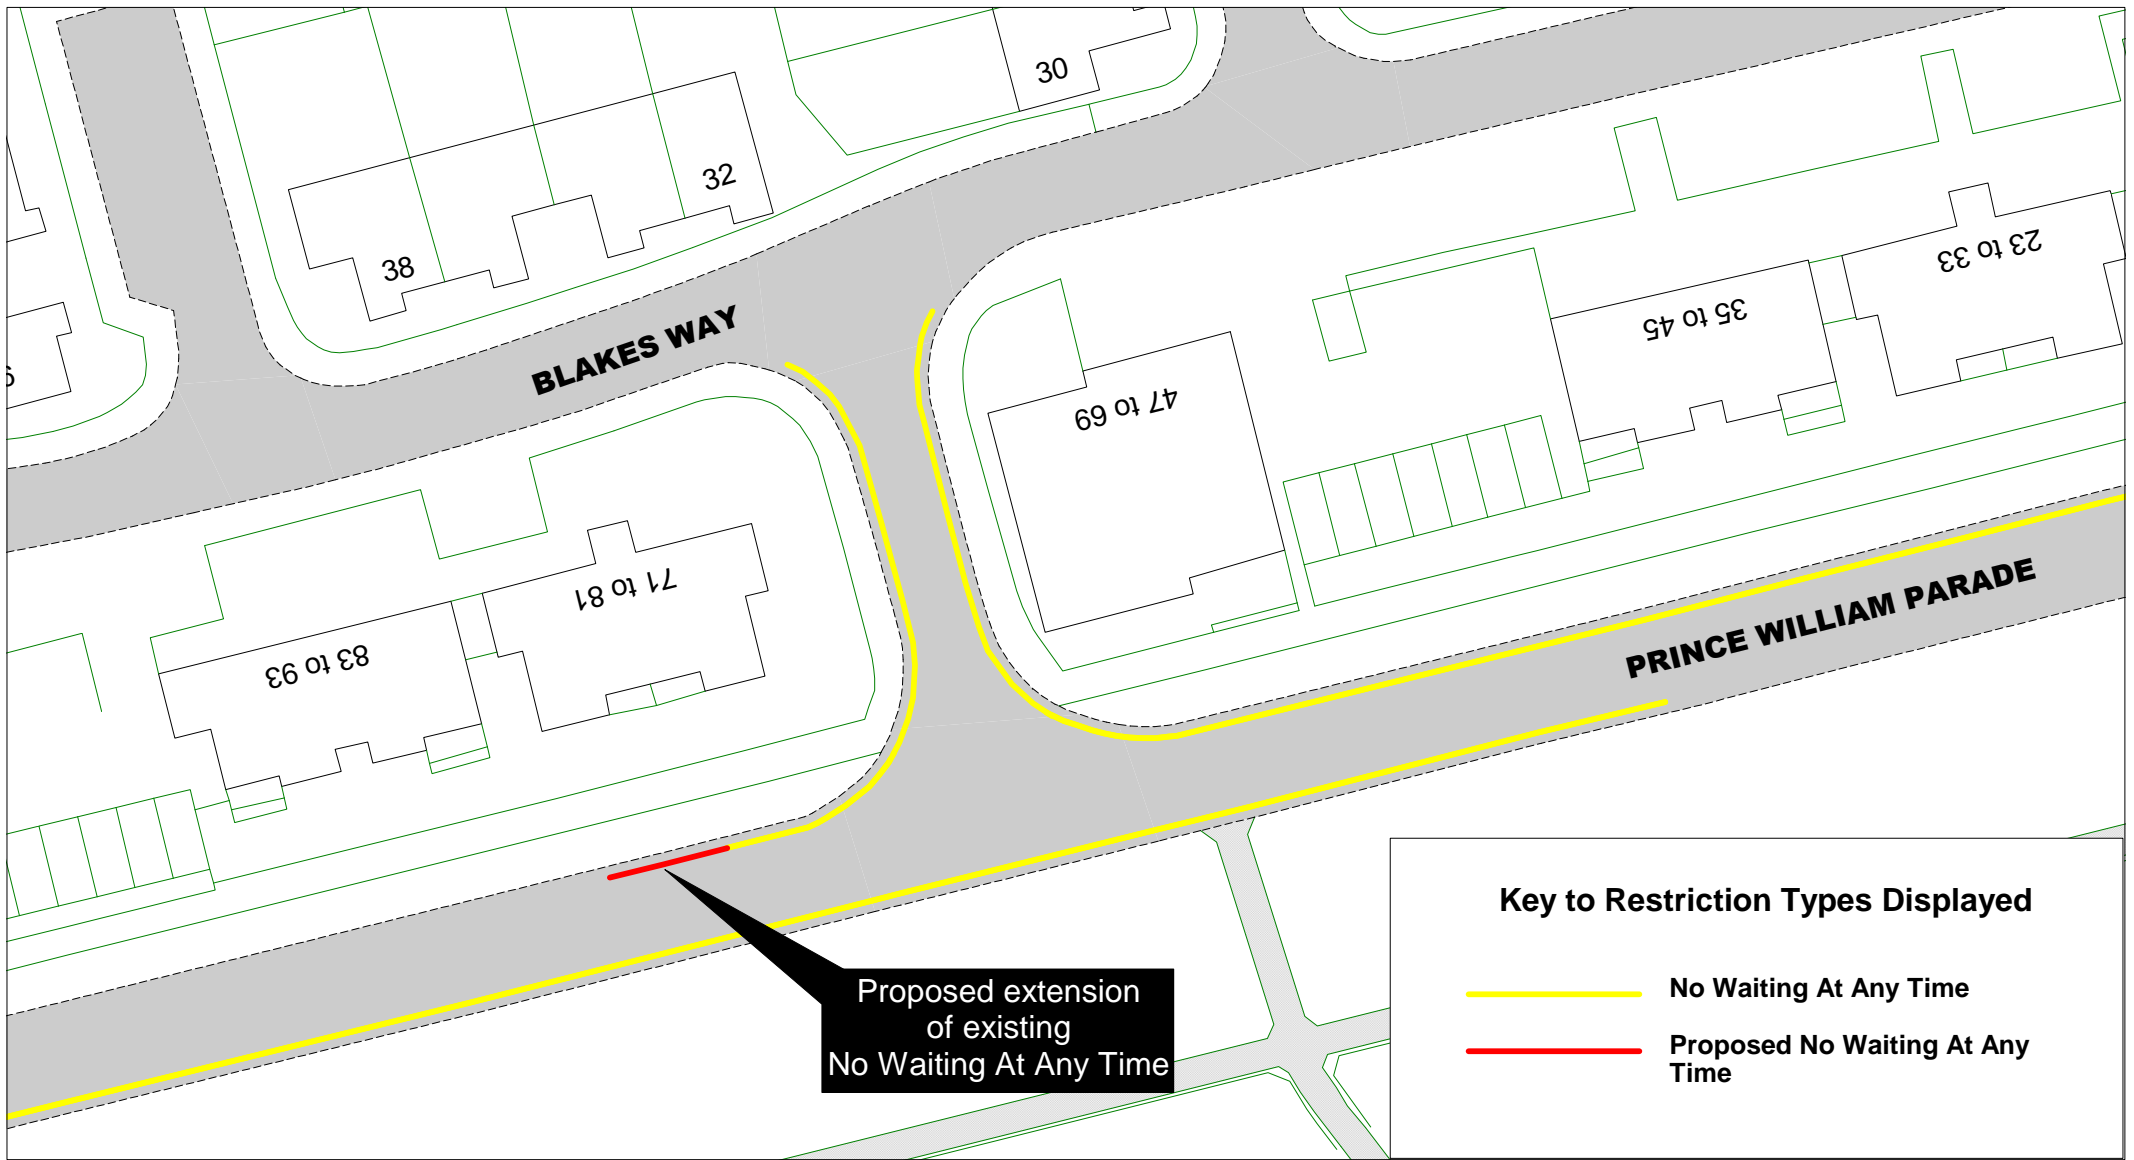

[Return to index](#)

SCALE	1 : 500
DATE	23/08/2016
DRAWING No.	EB16 053
DRAWN BY	
© Crown copyright. All rights reserved East Sussex County Council Licence No. 100019601 2016	

Prince William Parade, Blakes Way