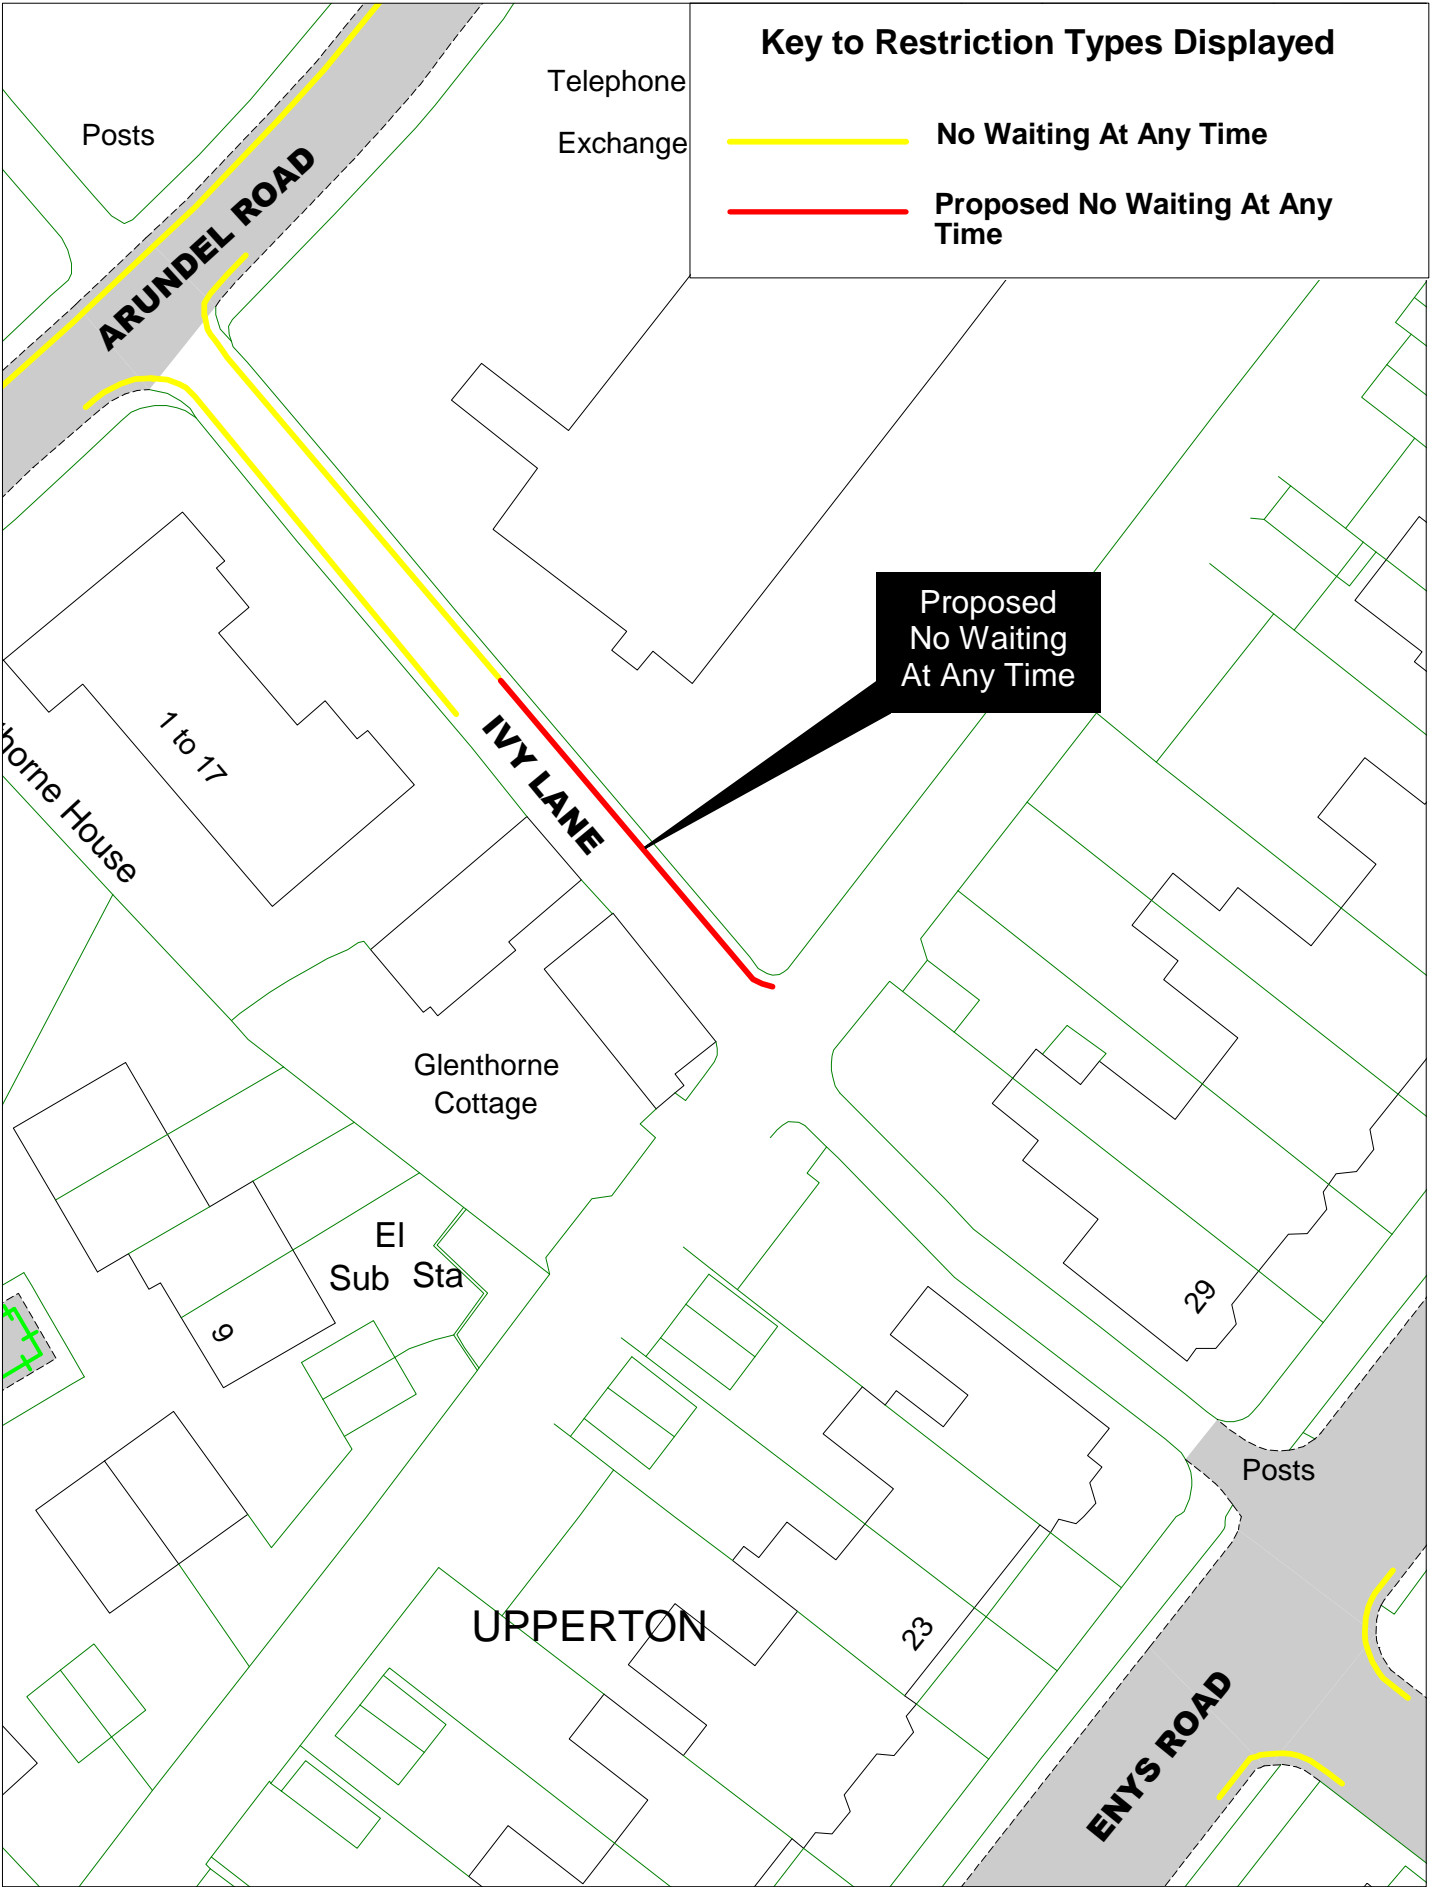

Key to Restriction Types Displayed

- Telephone Exchange
- ——— No Waiting At Any Time
- ——— Proposed No Waiting At Any Time

**Proposed
No Waiting
At Any Time**

© Crown copyright. All rights reserved
East Sussex County Council
Licence No. 100019601 2016

Ivy Lane

[Return to Index](#)

SCALE	1 : 500
DATE	24/08/2016
DRAWING No.	EB16 026
DRAWN BY