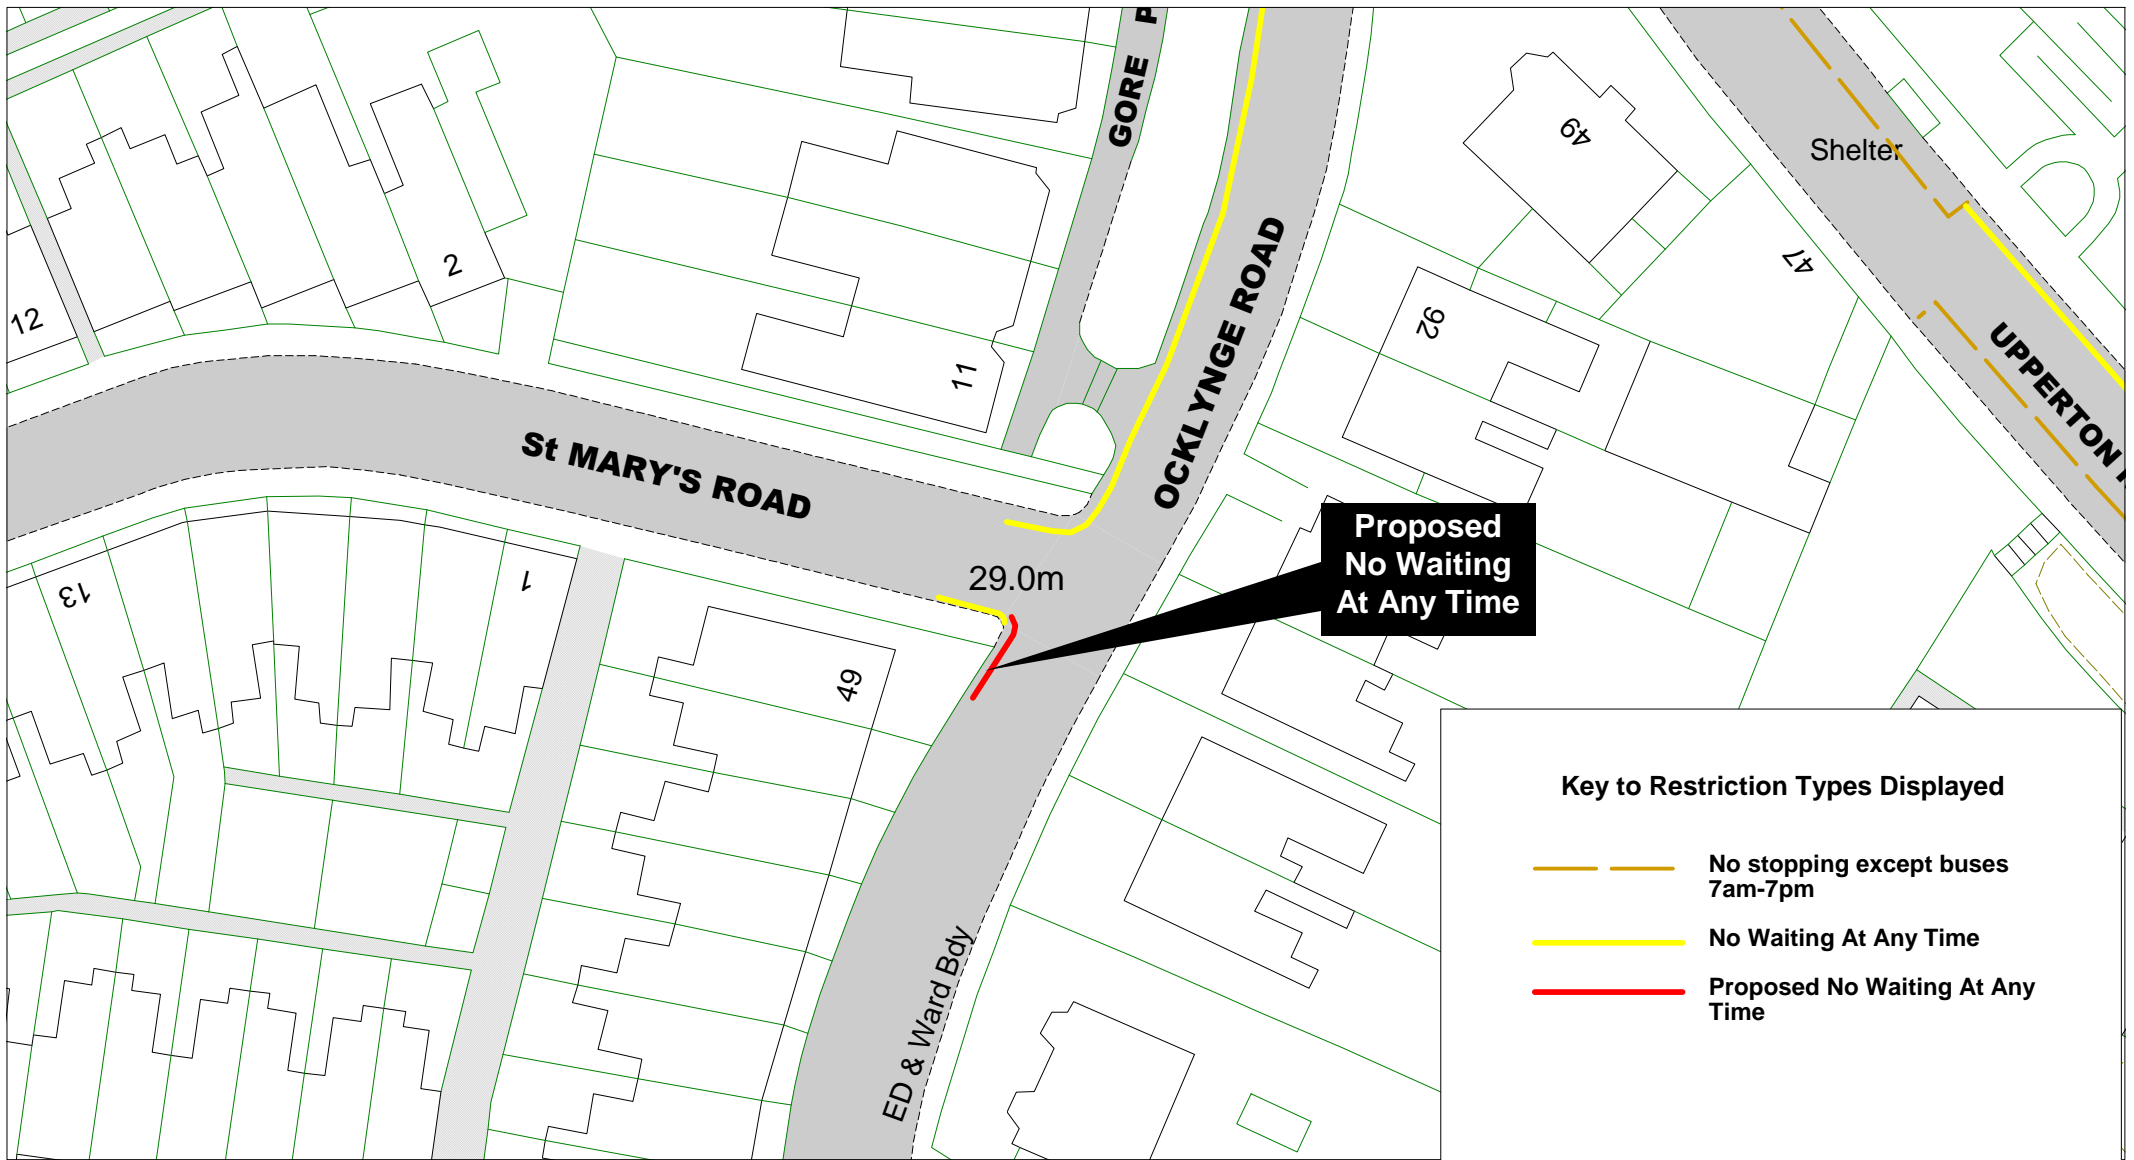

SCALE	1 : 500
DATE	09/09/2016
DRAWING No.	EB16 017
DRAWN BY	

SCALE	1 : 500
DATE	09/09/2016
DRAWING No.	EB16 018
DRAWN BY	

**Proposed
No Waiting
At Any Time**

Key to Restriction Types Displayed

-  No stopping except buses 7am-7pm
-  No Waiting At Any Time
-  Proposed No Waiting At Any Time