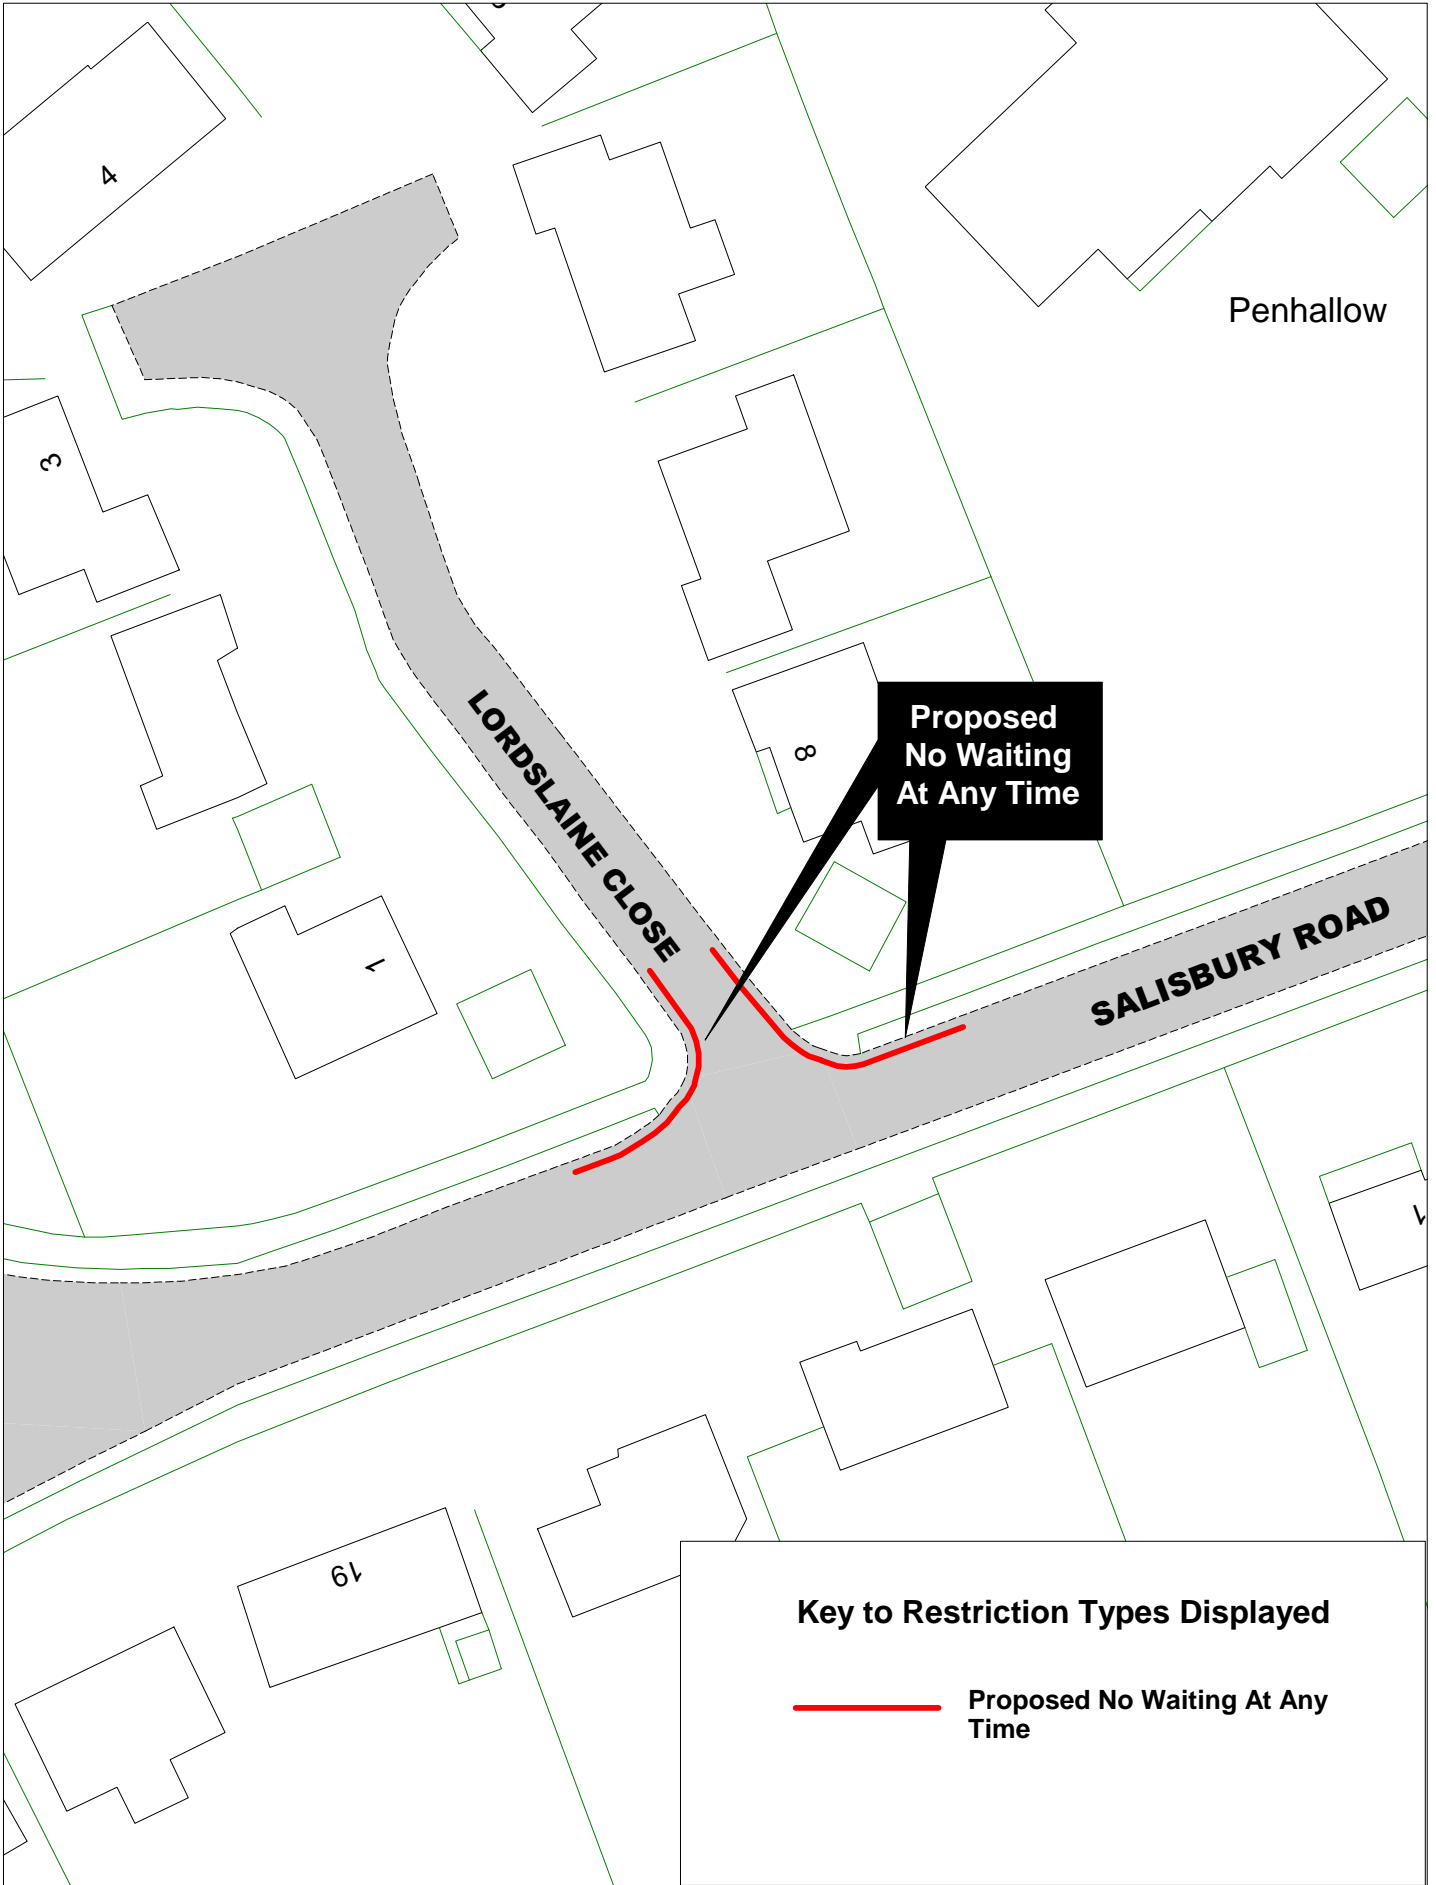

Key to Restriction Types Displayed

 **Proposed No Waiting At Any Time**

Ashburnham Road, Le Brun Road

[Return to index](#)

SCALE	1 : 500
DATE	09/09/2016
DRAWING No.	EB16 016
DRAWN BY	
© Crown copyright. All rights reserved East Sussex County Council Licence No. 100019601 2016	