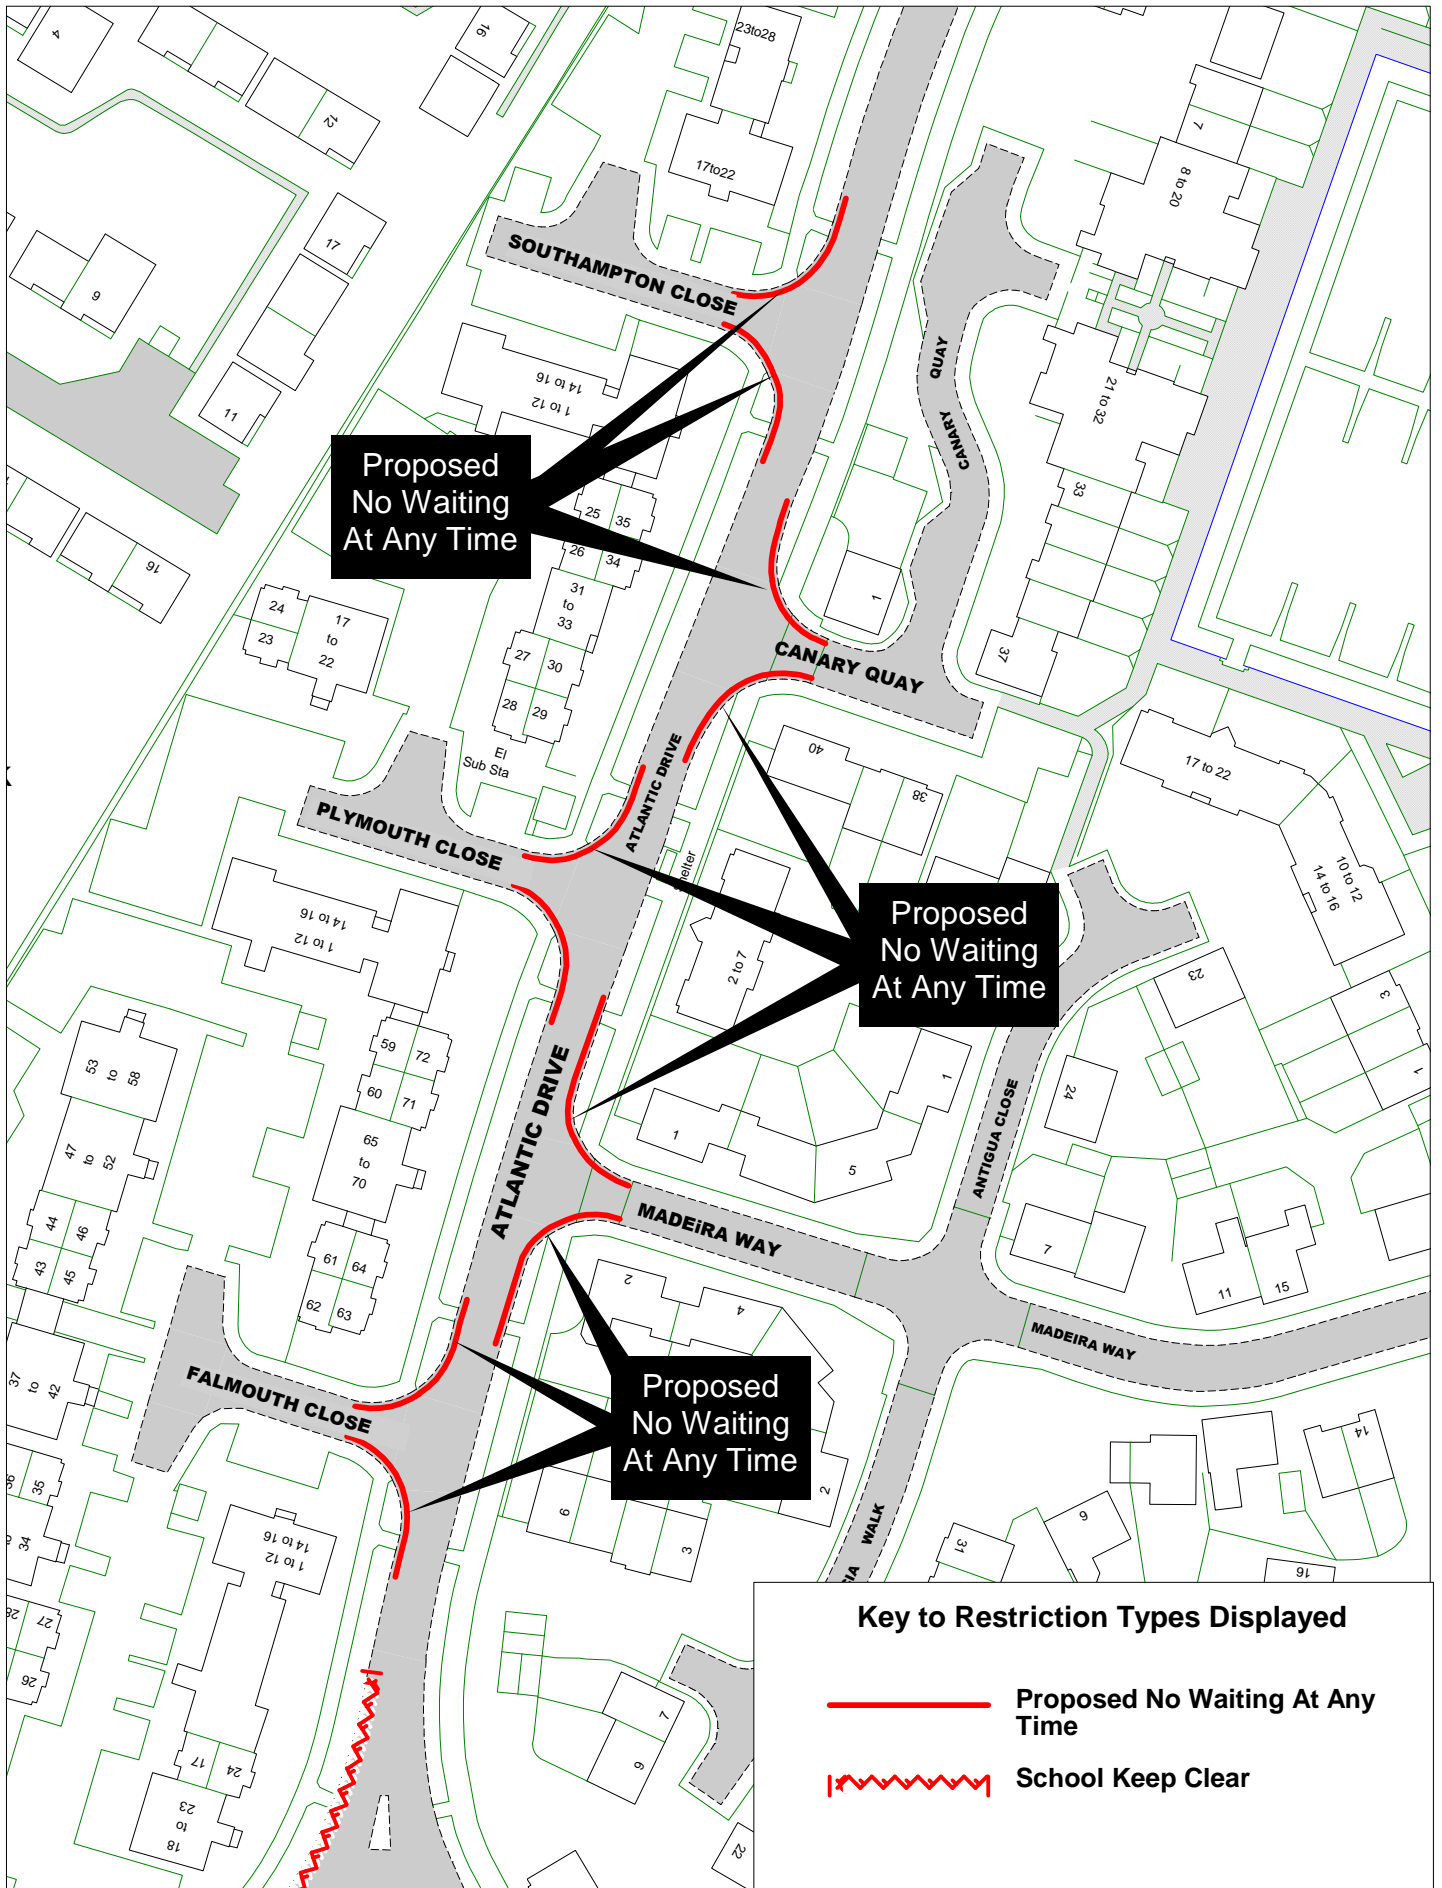

© Crown copyright. All rights reserved
East Sussex County Council
Licence No. 100019601 2016

Atlantic Drive, Canary Quay,
Falmouth Close, Madeira Way,
Plymouth Close,
Southampton Close

[Return to Index](#)

SCALE	1 : 1000
DATE	26/09/2016
DRAWING No.	EB16 057
DRAWN BY