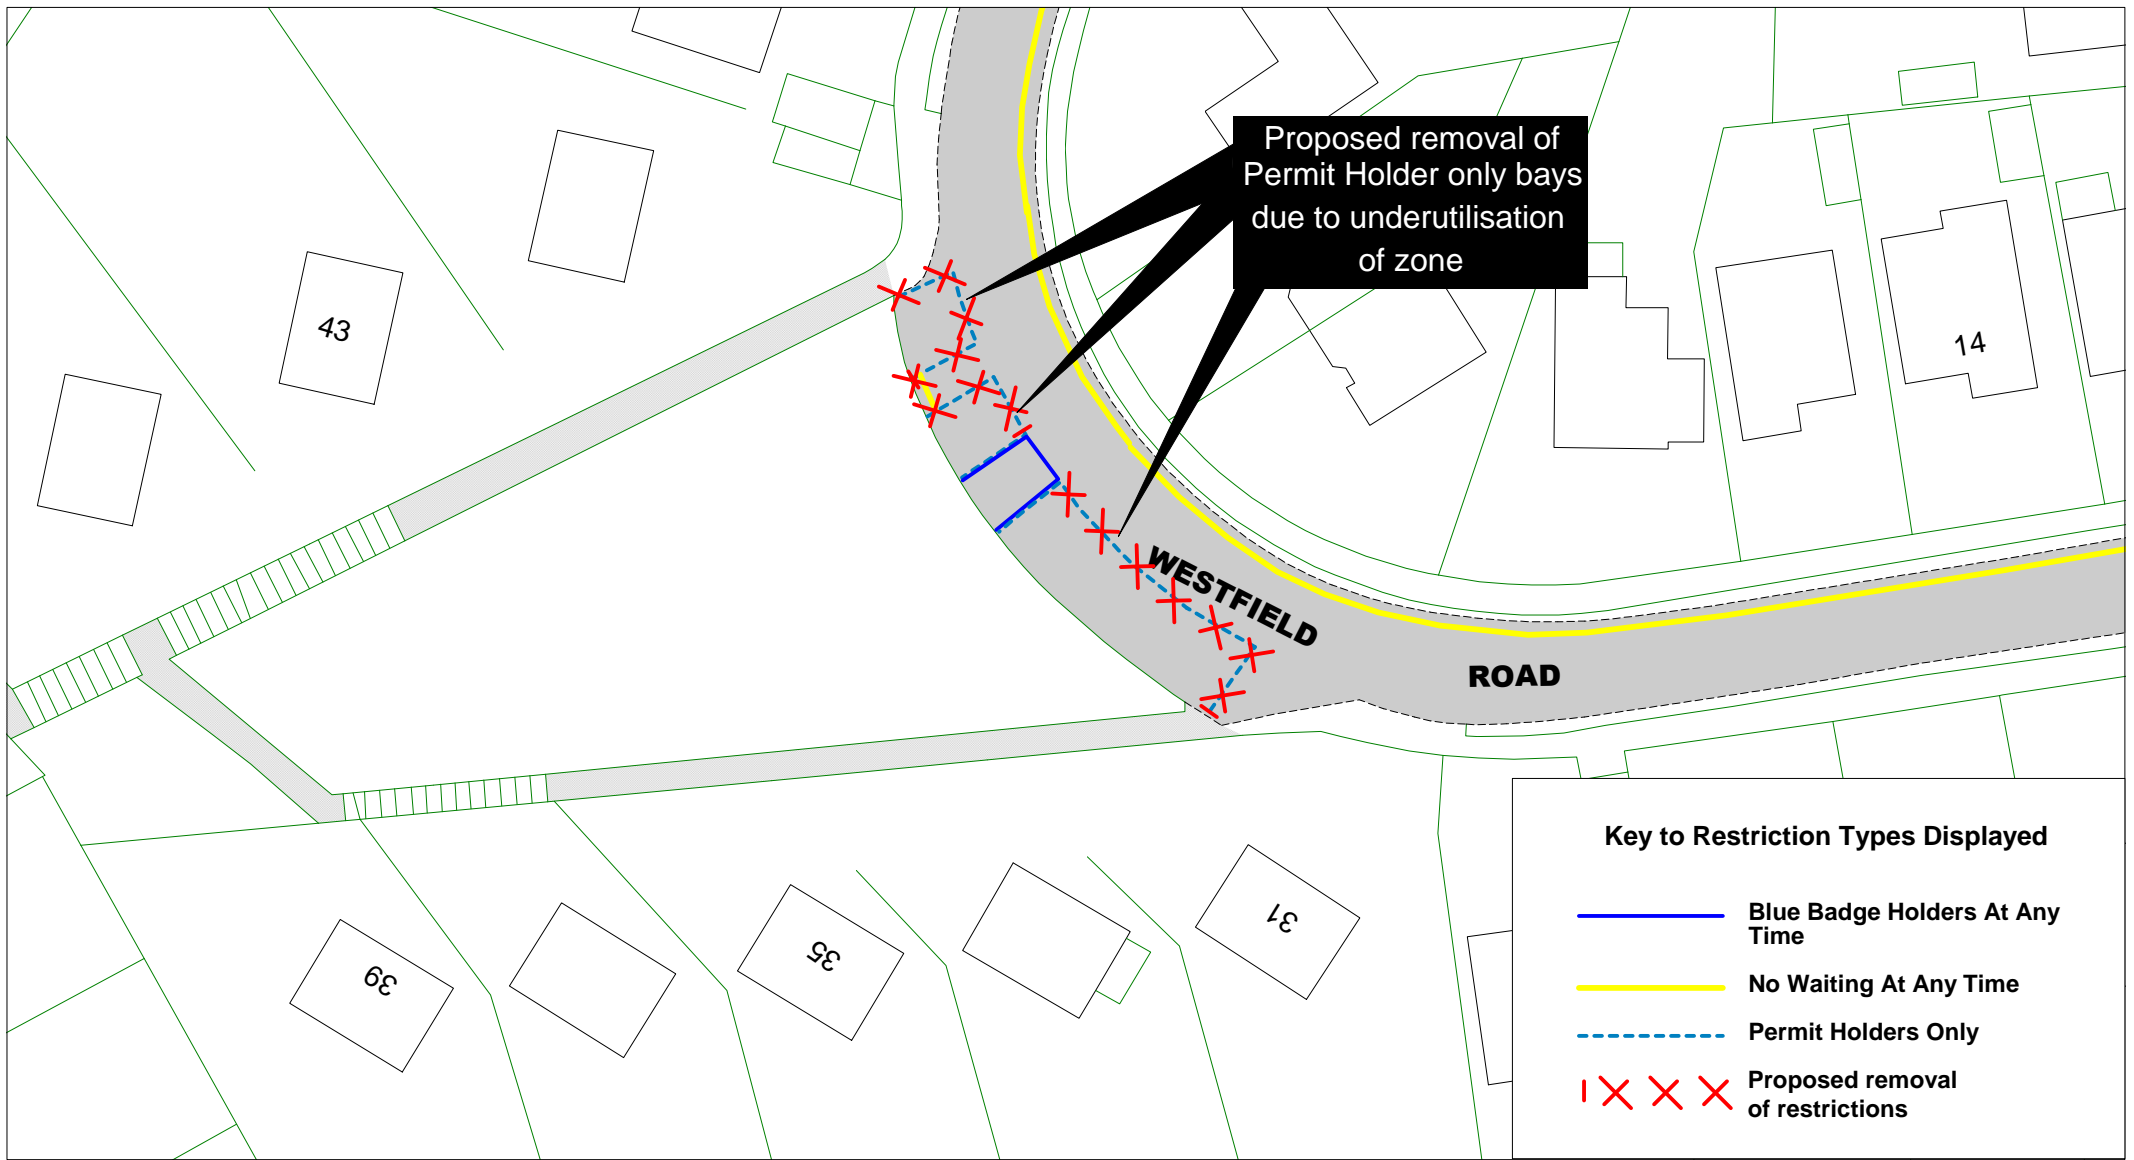

Proposed removal of Permit Holder only bays due to underutilisation of zone

Key to Restriction Types Displayed

- Blue Badge Holders At Any Time
- No Waiting At Any Time
- Permit Holders Only
- Proposed removal of restrictions