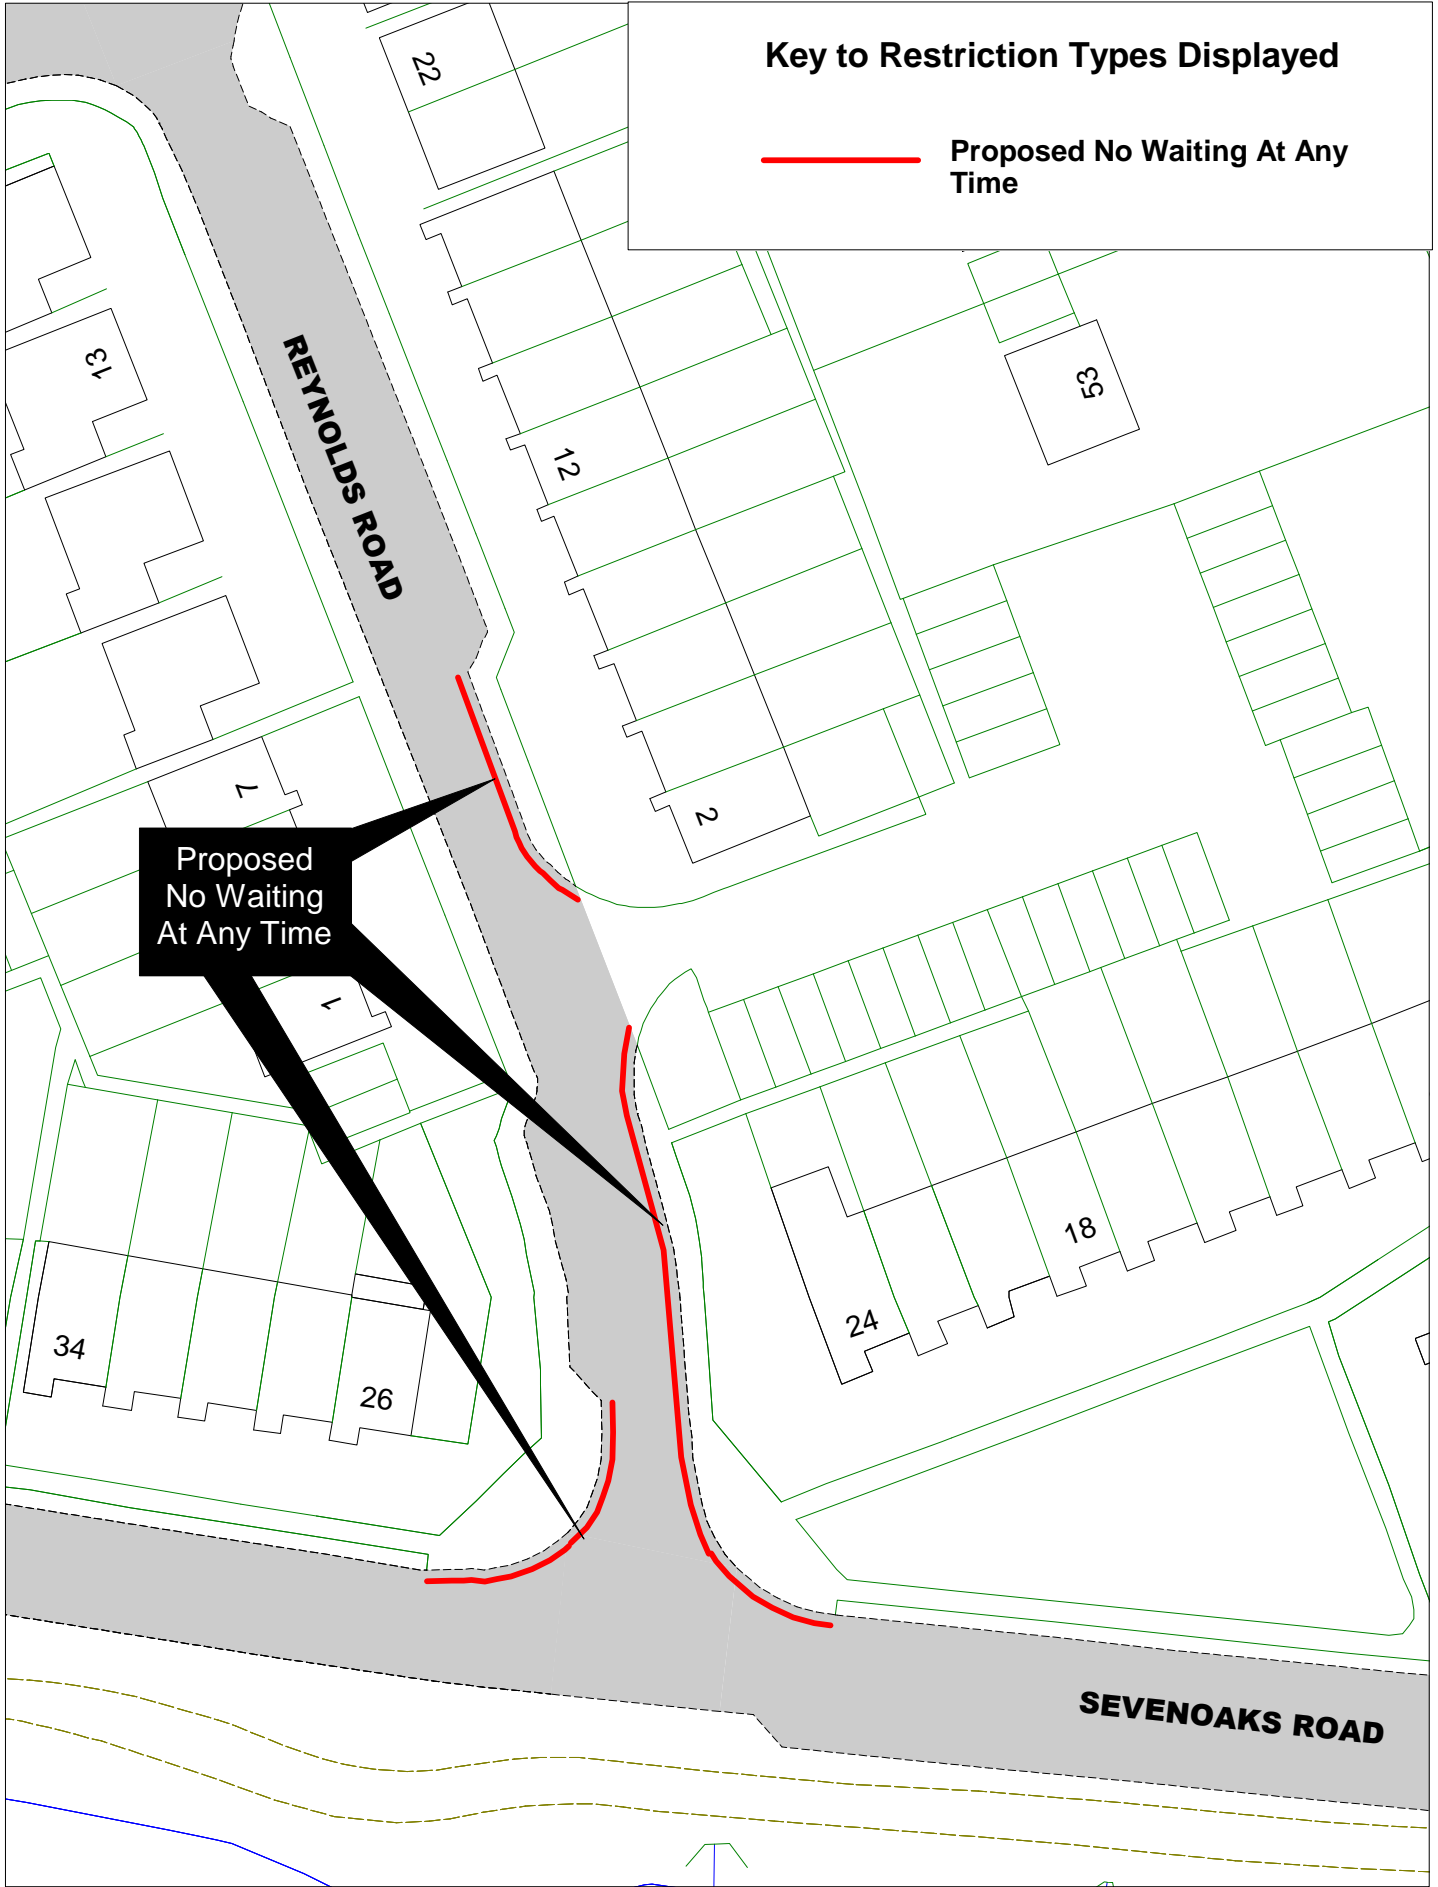

Key to Restriction Types Displayed

Proposed No Waiting At Any Time

Proposed
No Waiting
At Any Time

SEVENOAKS ROAD

© Crown copyright. All rights reserved
East Sussex County Council
Licence No. 100019601 2016

Reynolds Road, Sevenoaks Road

[Return to Index](#)

SCALE	1 : 500
DATE	09/09/2016
DRAWING No.	EB16 021
DRAWN BY