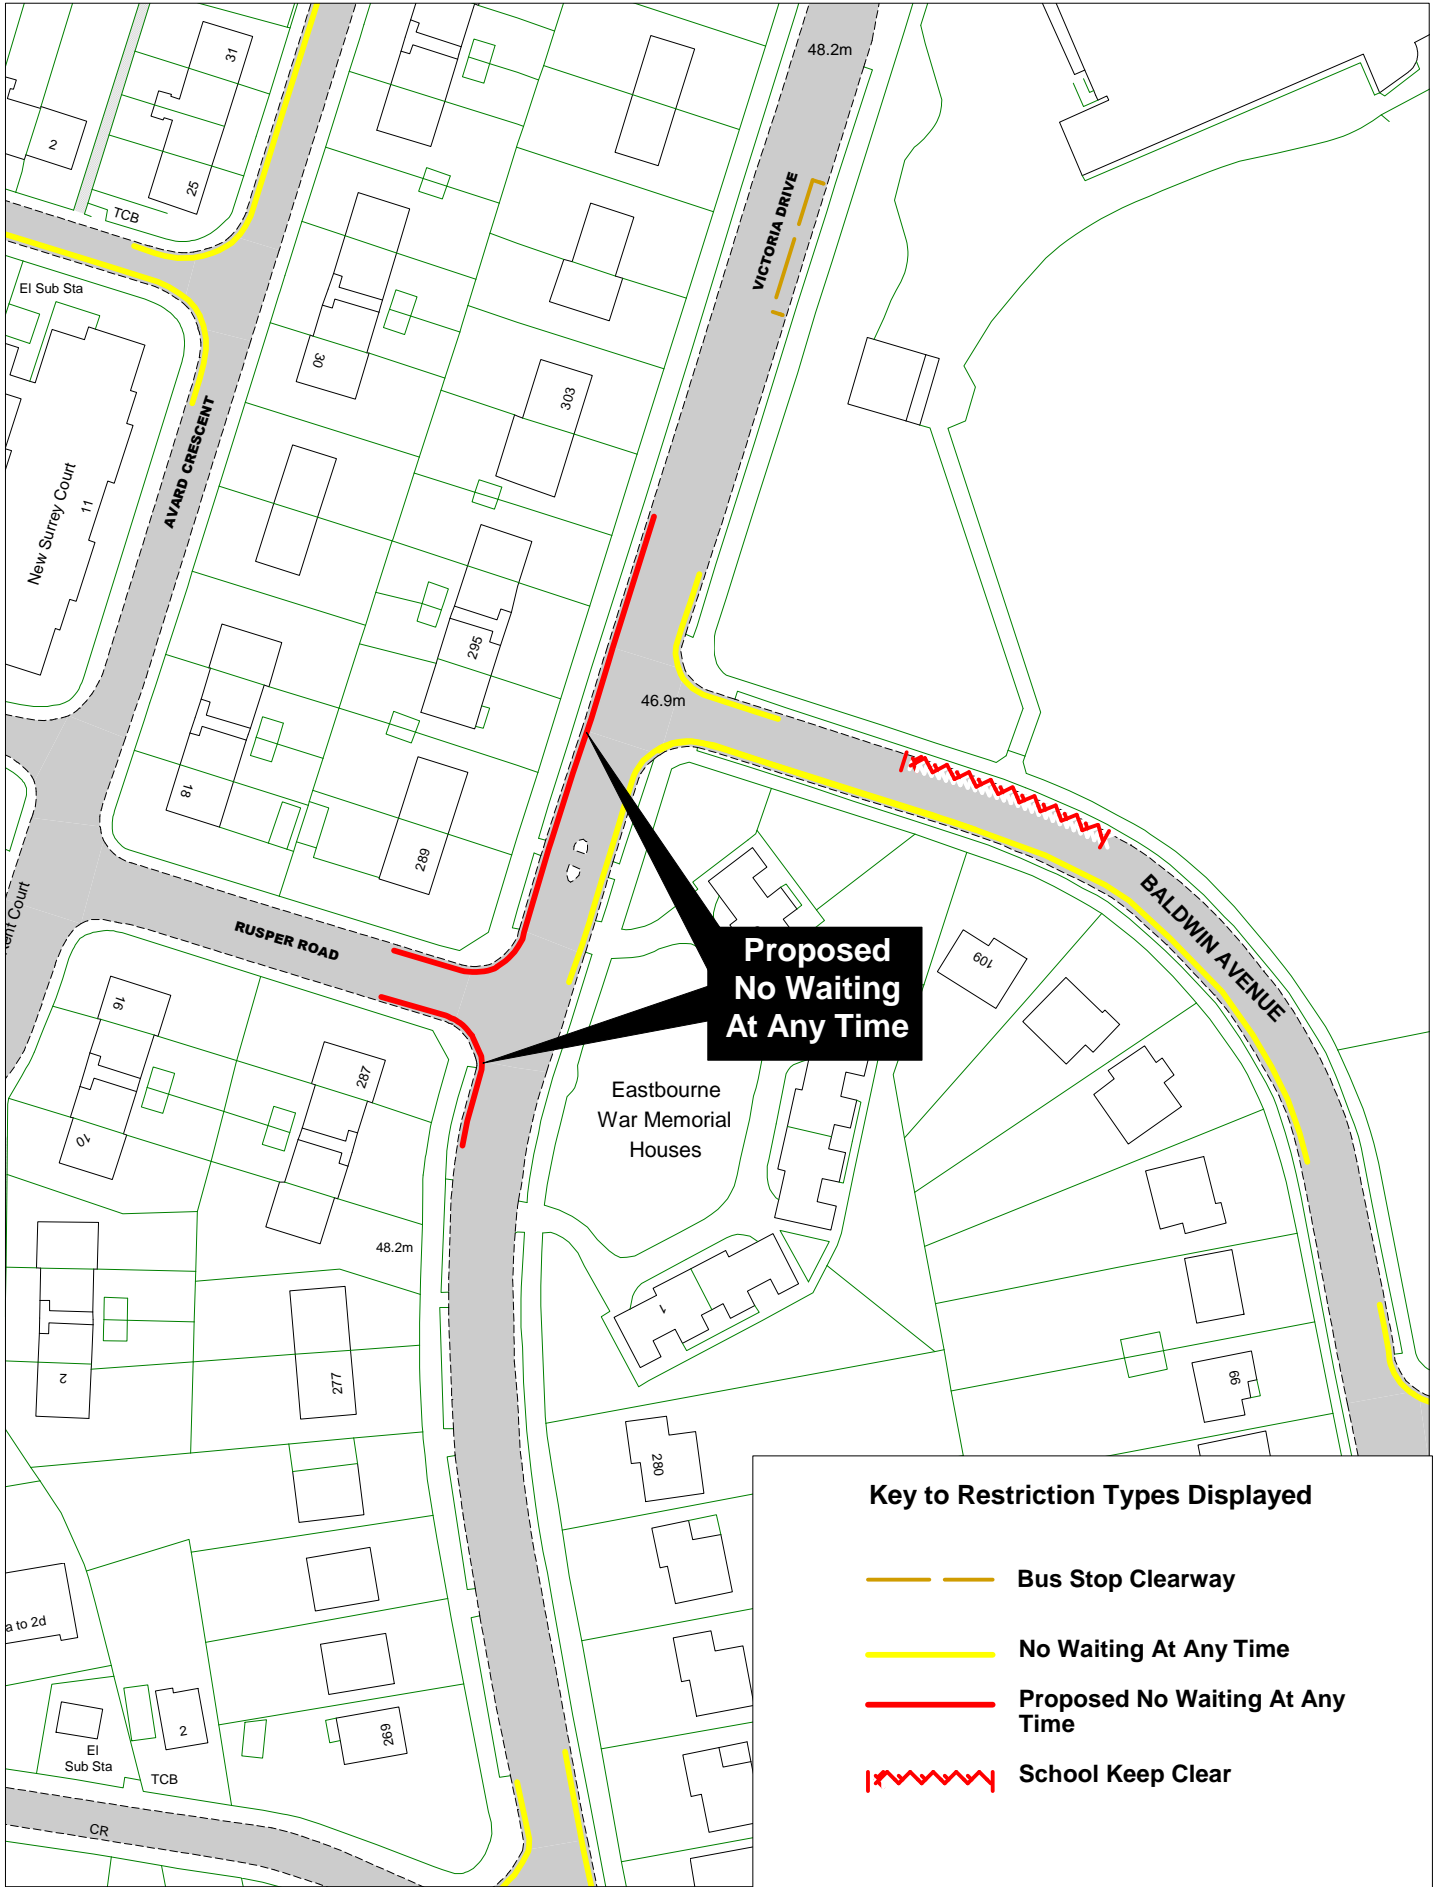

**Proposed
No Waiting
At Any Time**

Key to Restriction Types Displayed

-  Ambulances Only
-  Proposed No Waiting At Any Time
-  School Keep Clear

[Return to index](#)

Milton Road, Shortdean Place

SCALE	1 : 1000
DATE	08/09/2016
DRAWING No.	EB16 005
DRAWN BY	
© Crown copyright. All rights reserved East Sussex County Council Licence No. 100019601 2016	