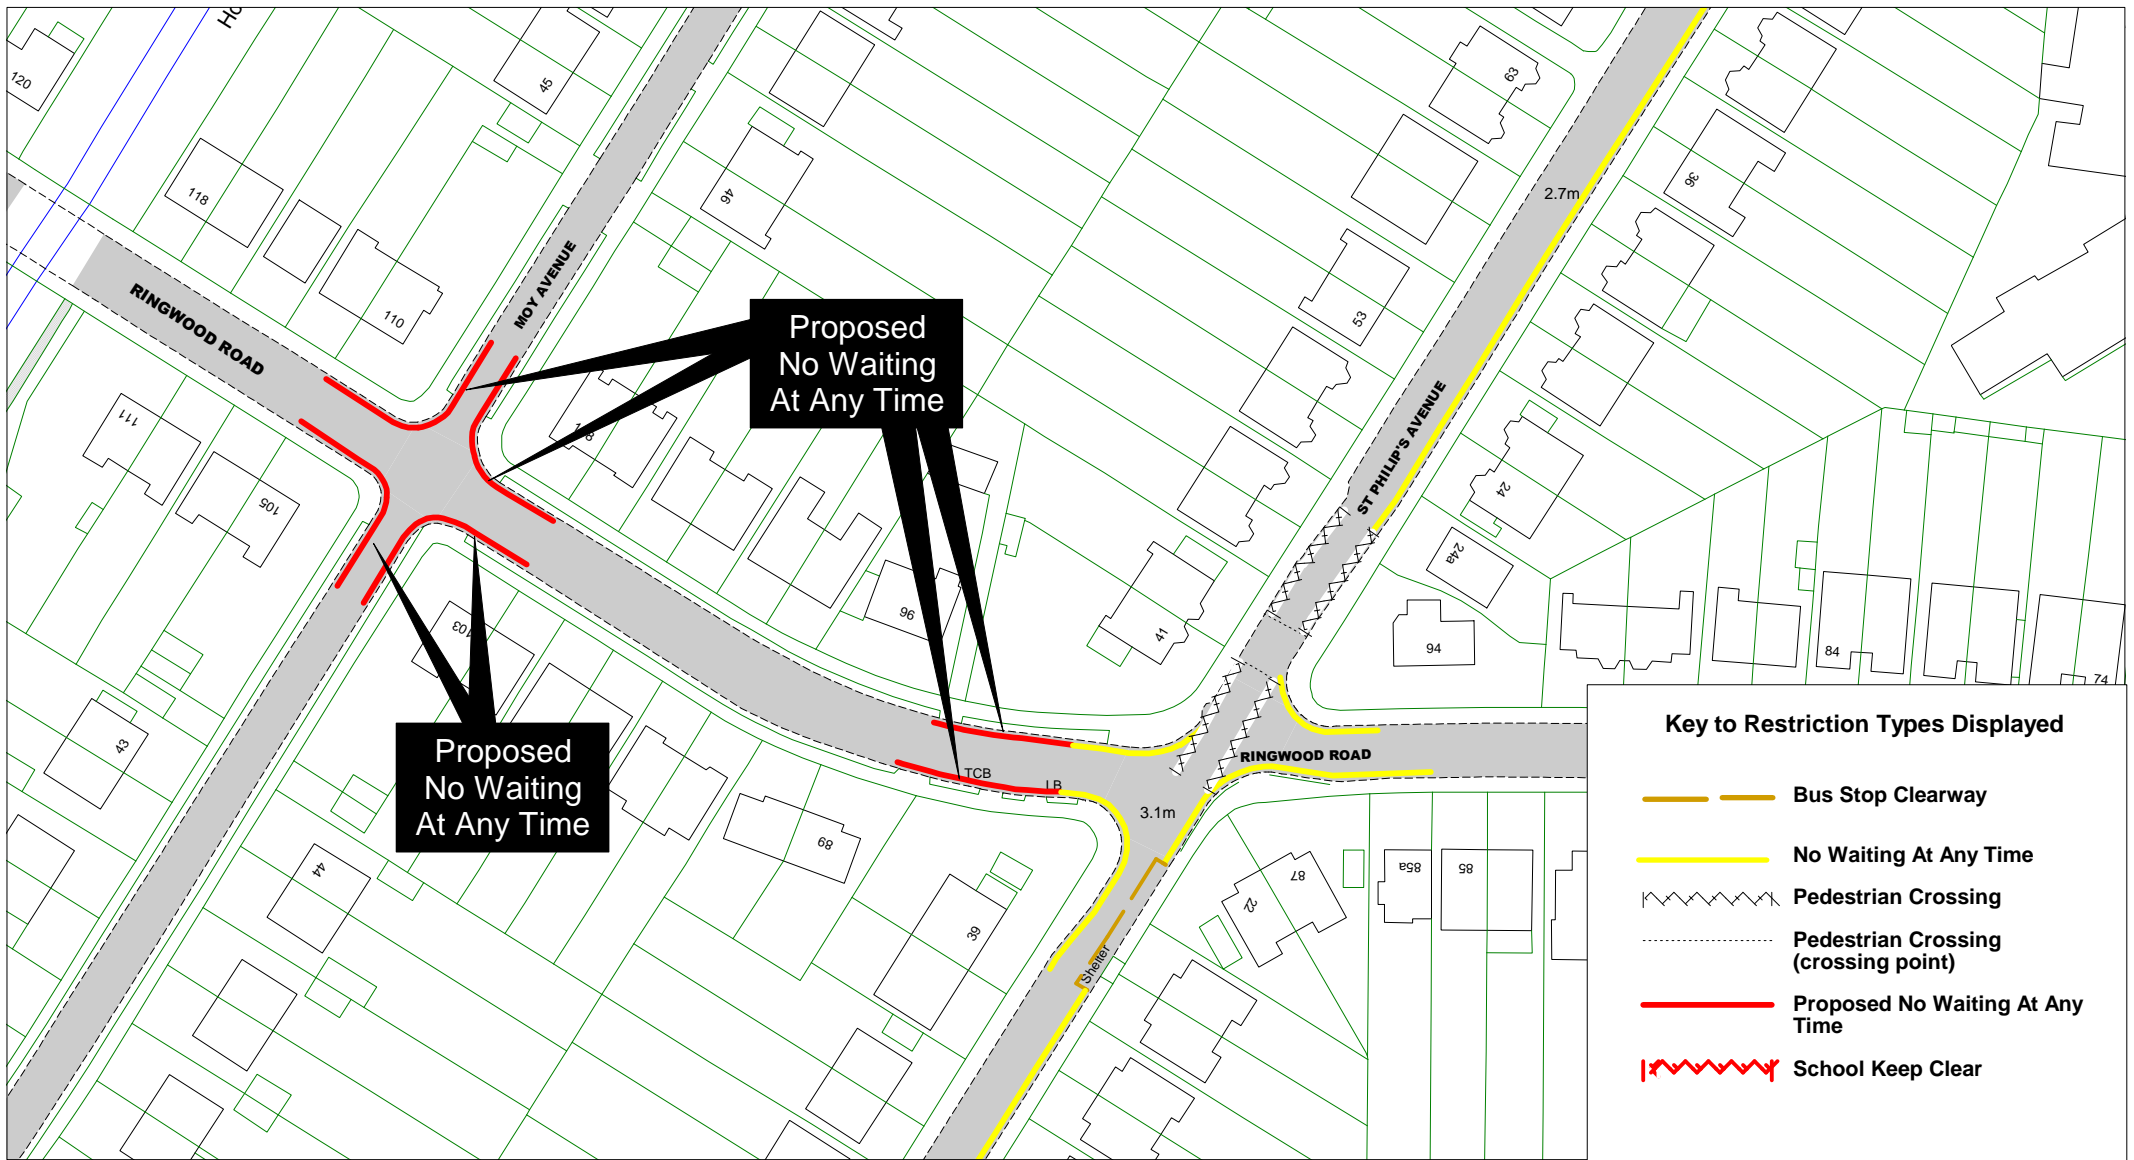

Moy Avenue, St Phillip's Avenue, Ringwood Road

[Return to index](#)

SCALE	1 : 1000
DATE	08/09/2016
DRAWING No.	EB16 008
DRAWN BY	
© Crown copyright. All rights reserved East Sussex County Council Licence No. 100019601 2016