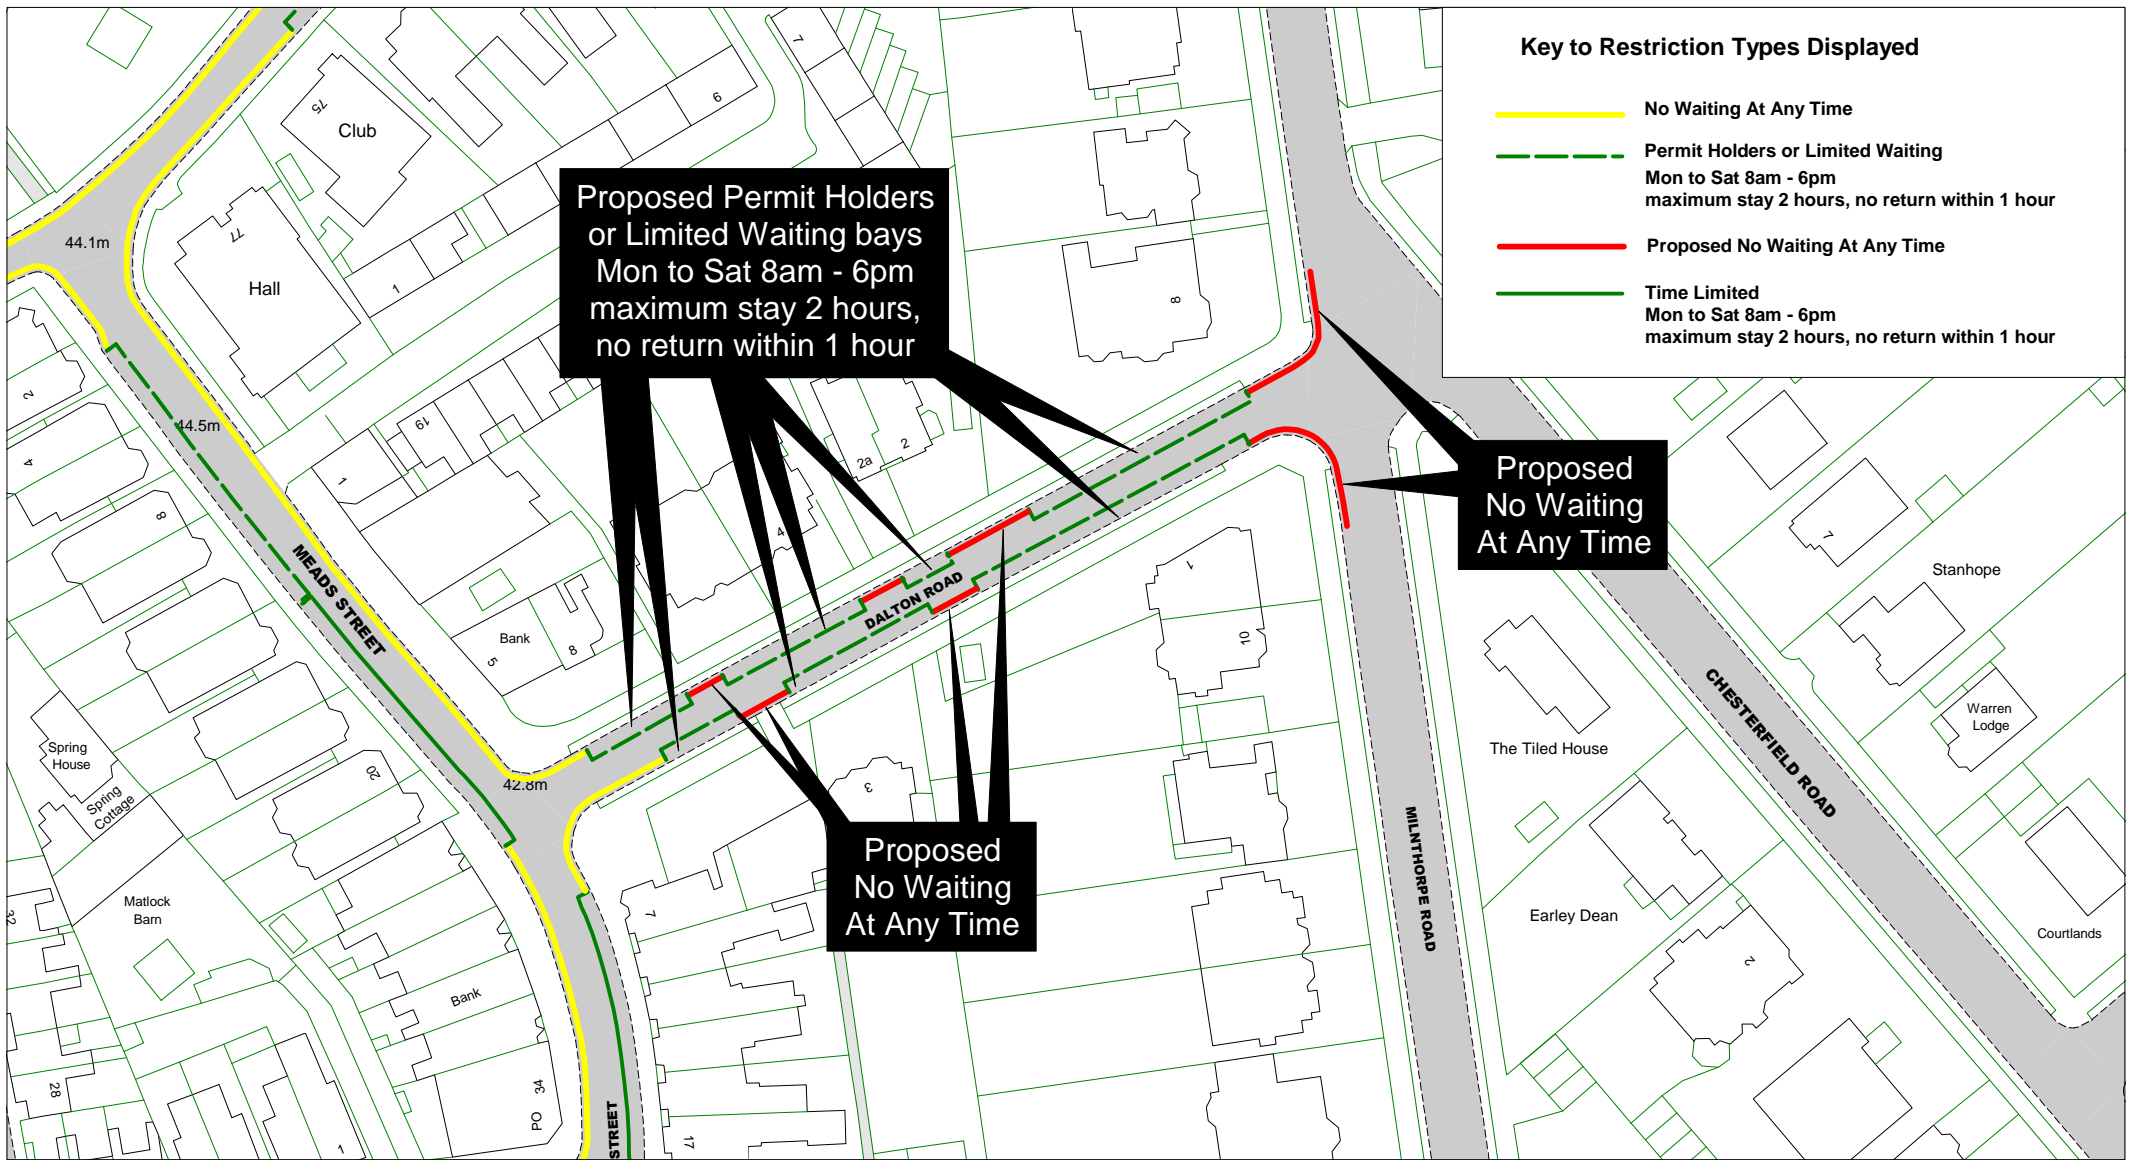

Key to Restriction Types Displayed

- No Waiting At Any Time
- - - Permit Holders or Limited Waiting
  Mon to Sat 8am - 6pm
  maximum stay 2 hours, no return within 1 hour
- Proposed No Waiting At Any Time
- Time Limited
  Mon to Sat 8am - 6pm
  maximum stay 2 hours, no return within 1 hour

**Proposed Permit Holders
or Limited Waiting bays
Mon to Sat 8am - 6pm
maximum stay 2 hours,
no return within 1 hour**

**Proposed
No Waiting
At Any Time**

**Proposed
No Waiting
At Any Time**

**East Sussex
County Council**