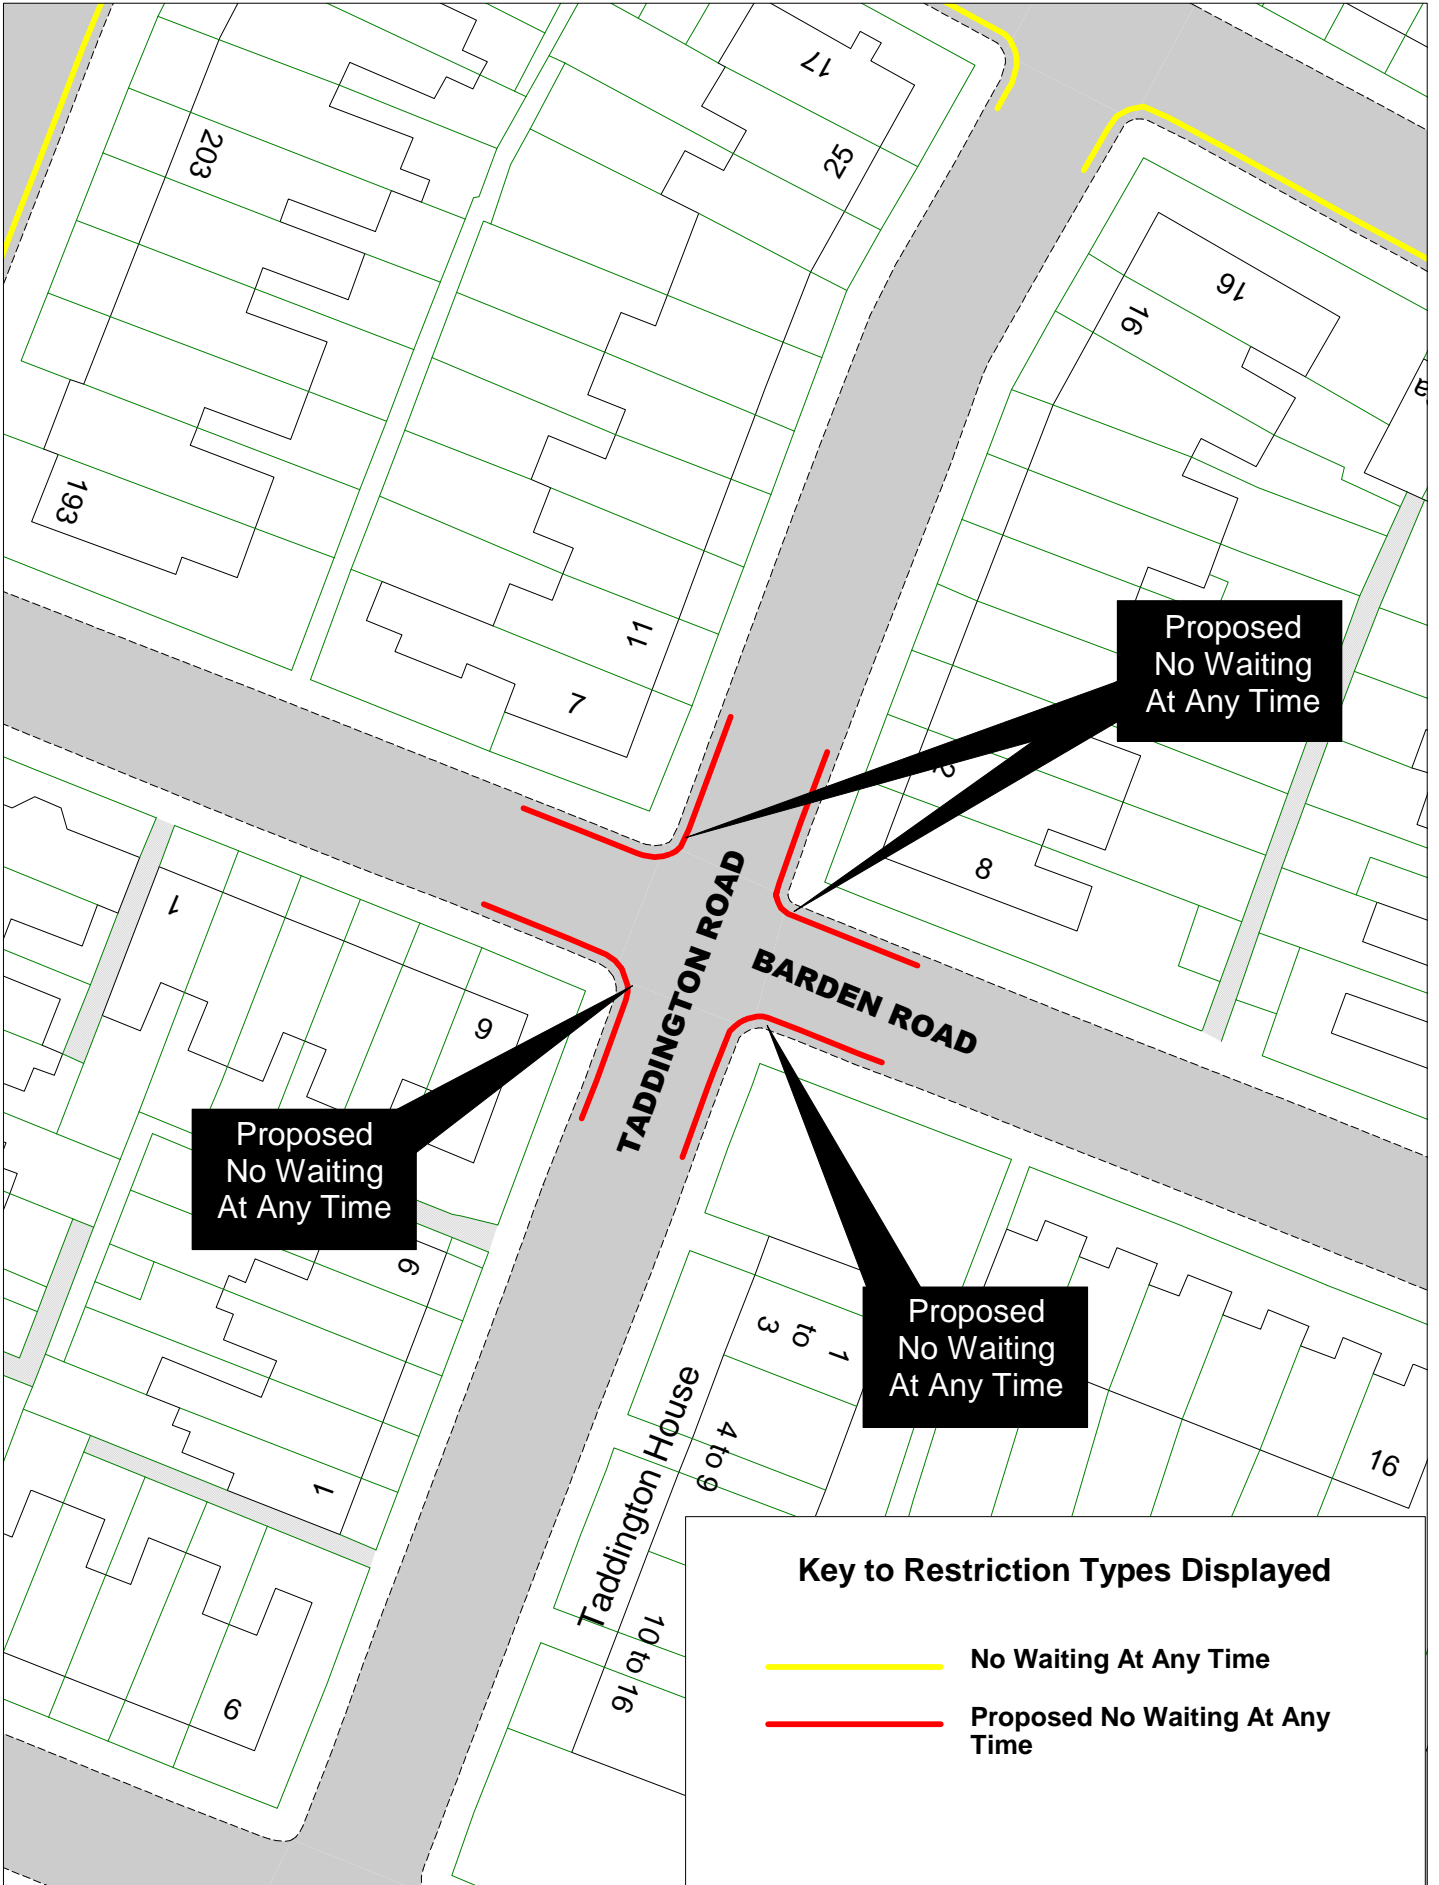

SCALE	1 : 500
DATE	09/09/2016
DRAWING No.	EB16 024
DRAWN BY