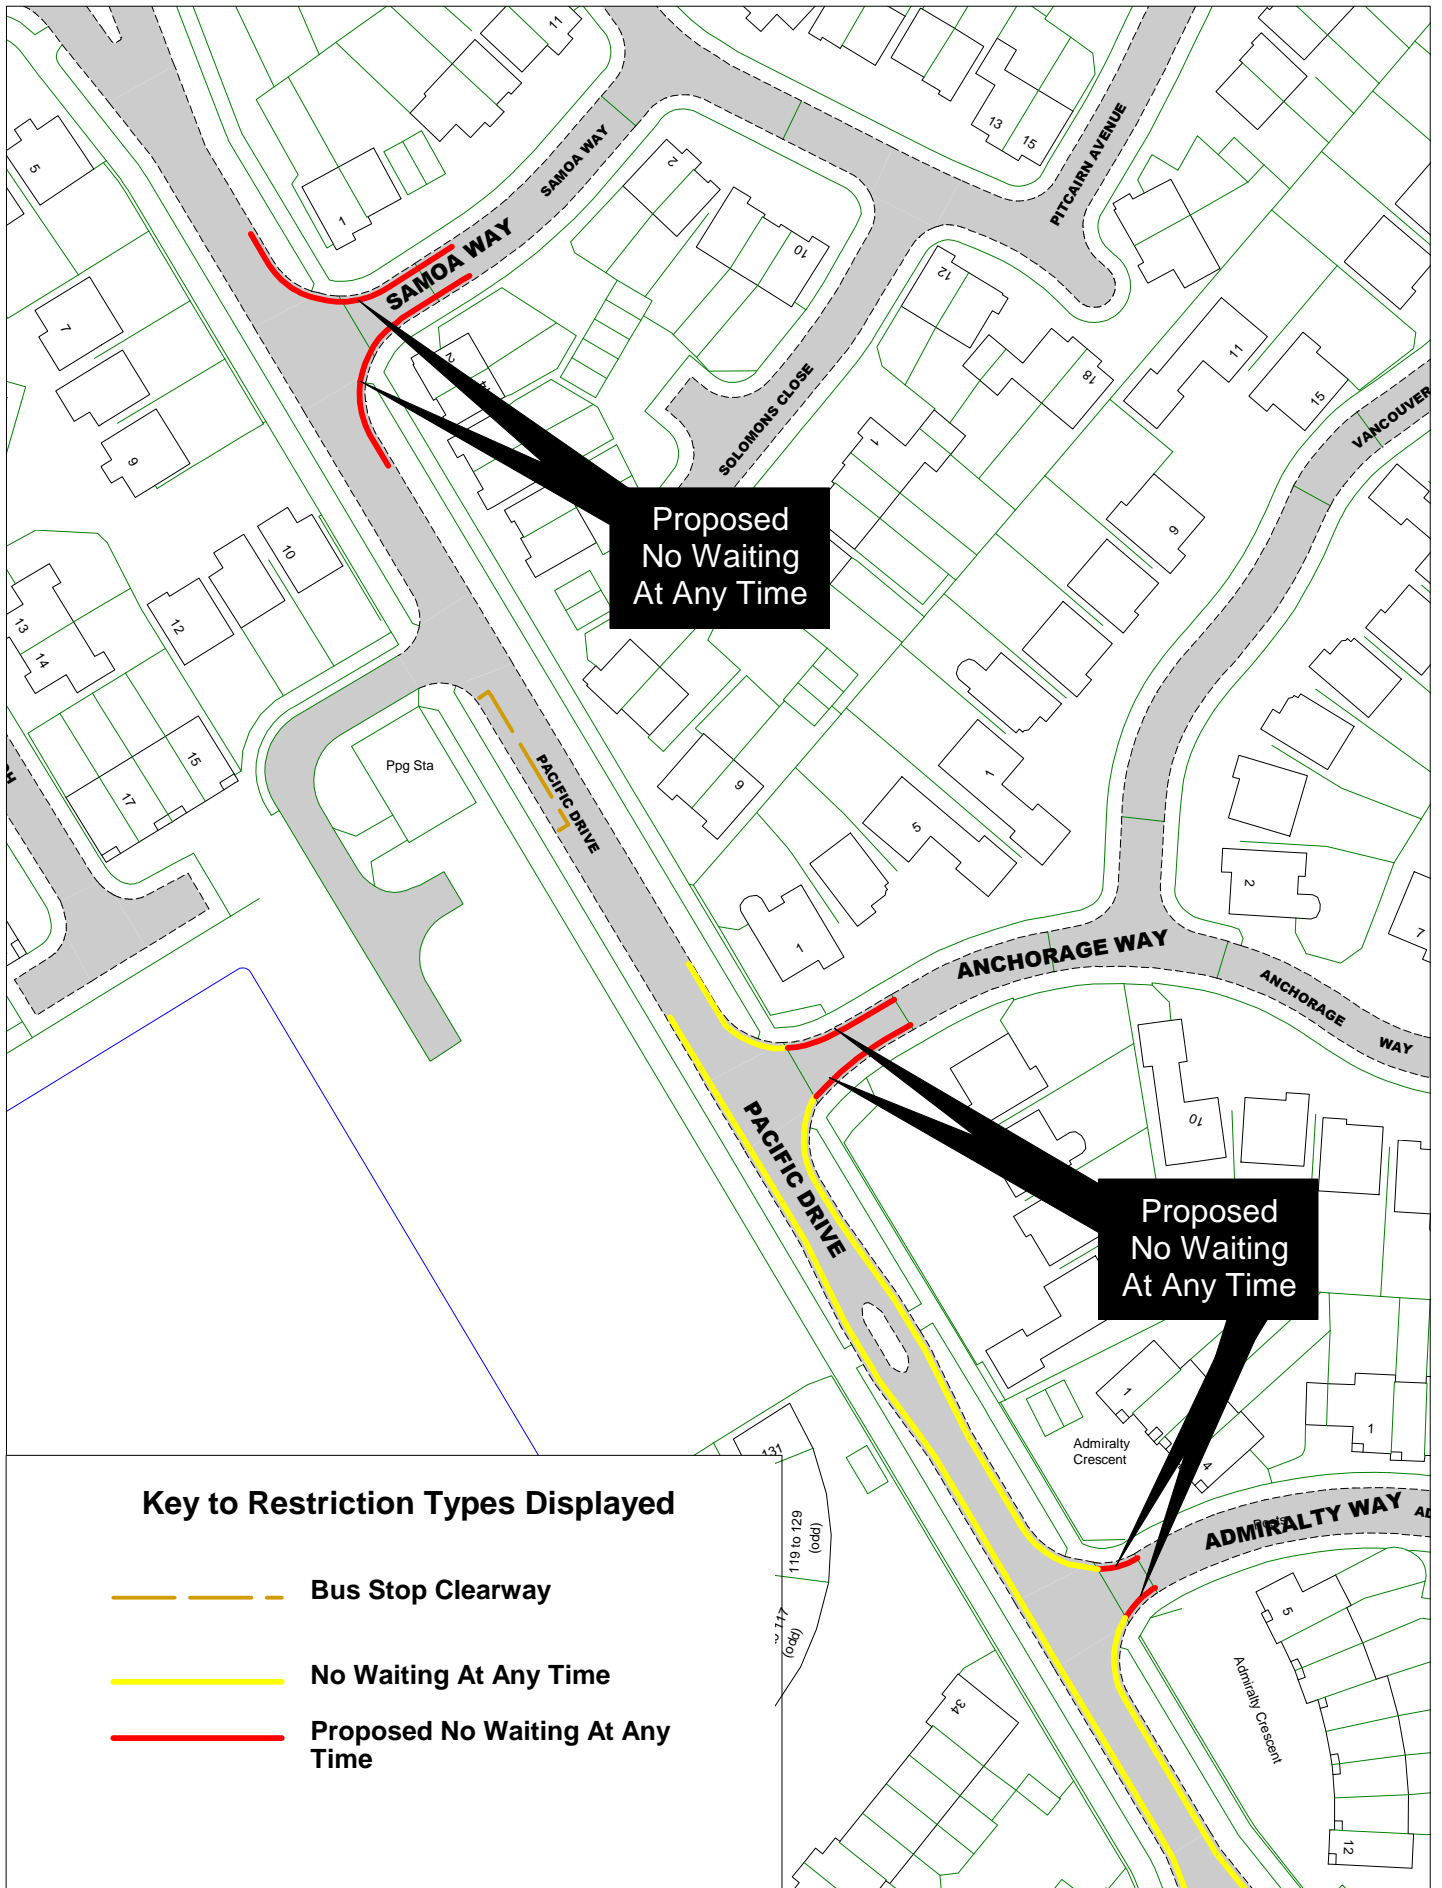

© Crown copyright. All rights reserved
East Sussex County Council
Licence No. 100019601 2016

Pacific Drive, Admiralty Way,
Anchorage Way, Samoa Way

[Return to Index](#)

SCALE	1 : 1000
DATE	26/09/2016
DRAWING No.	EB16 059
DRAWN BY