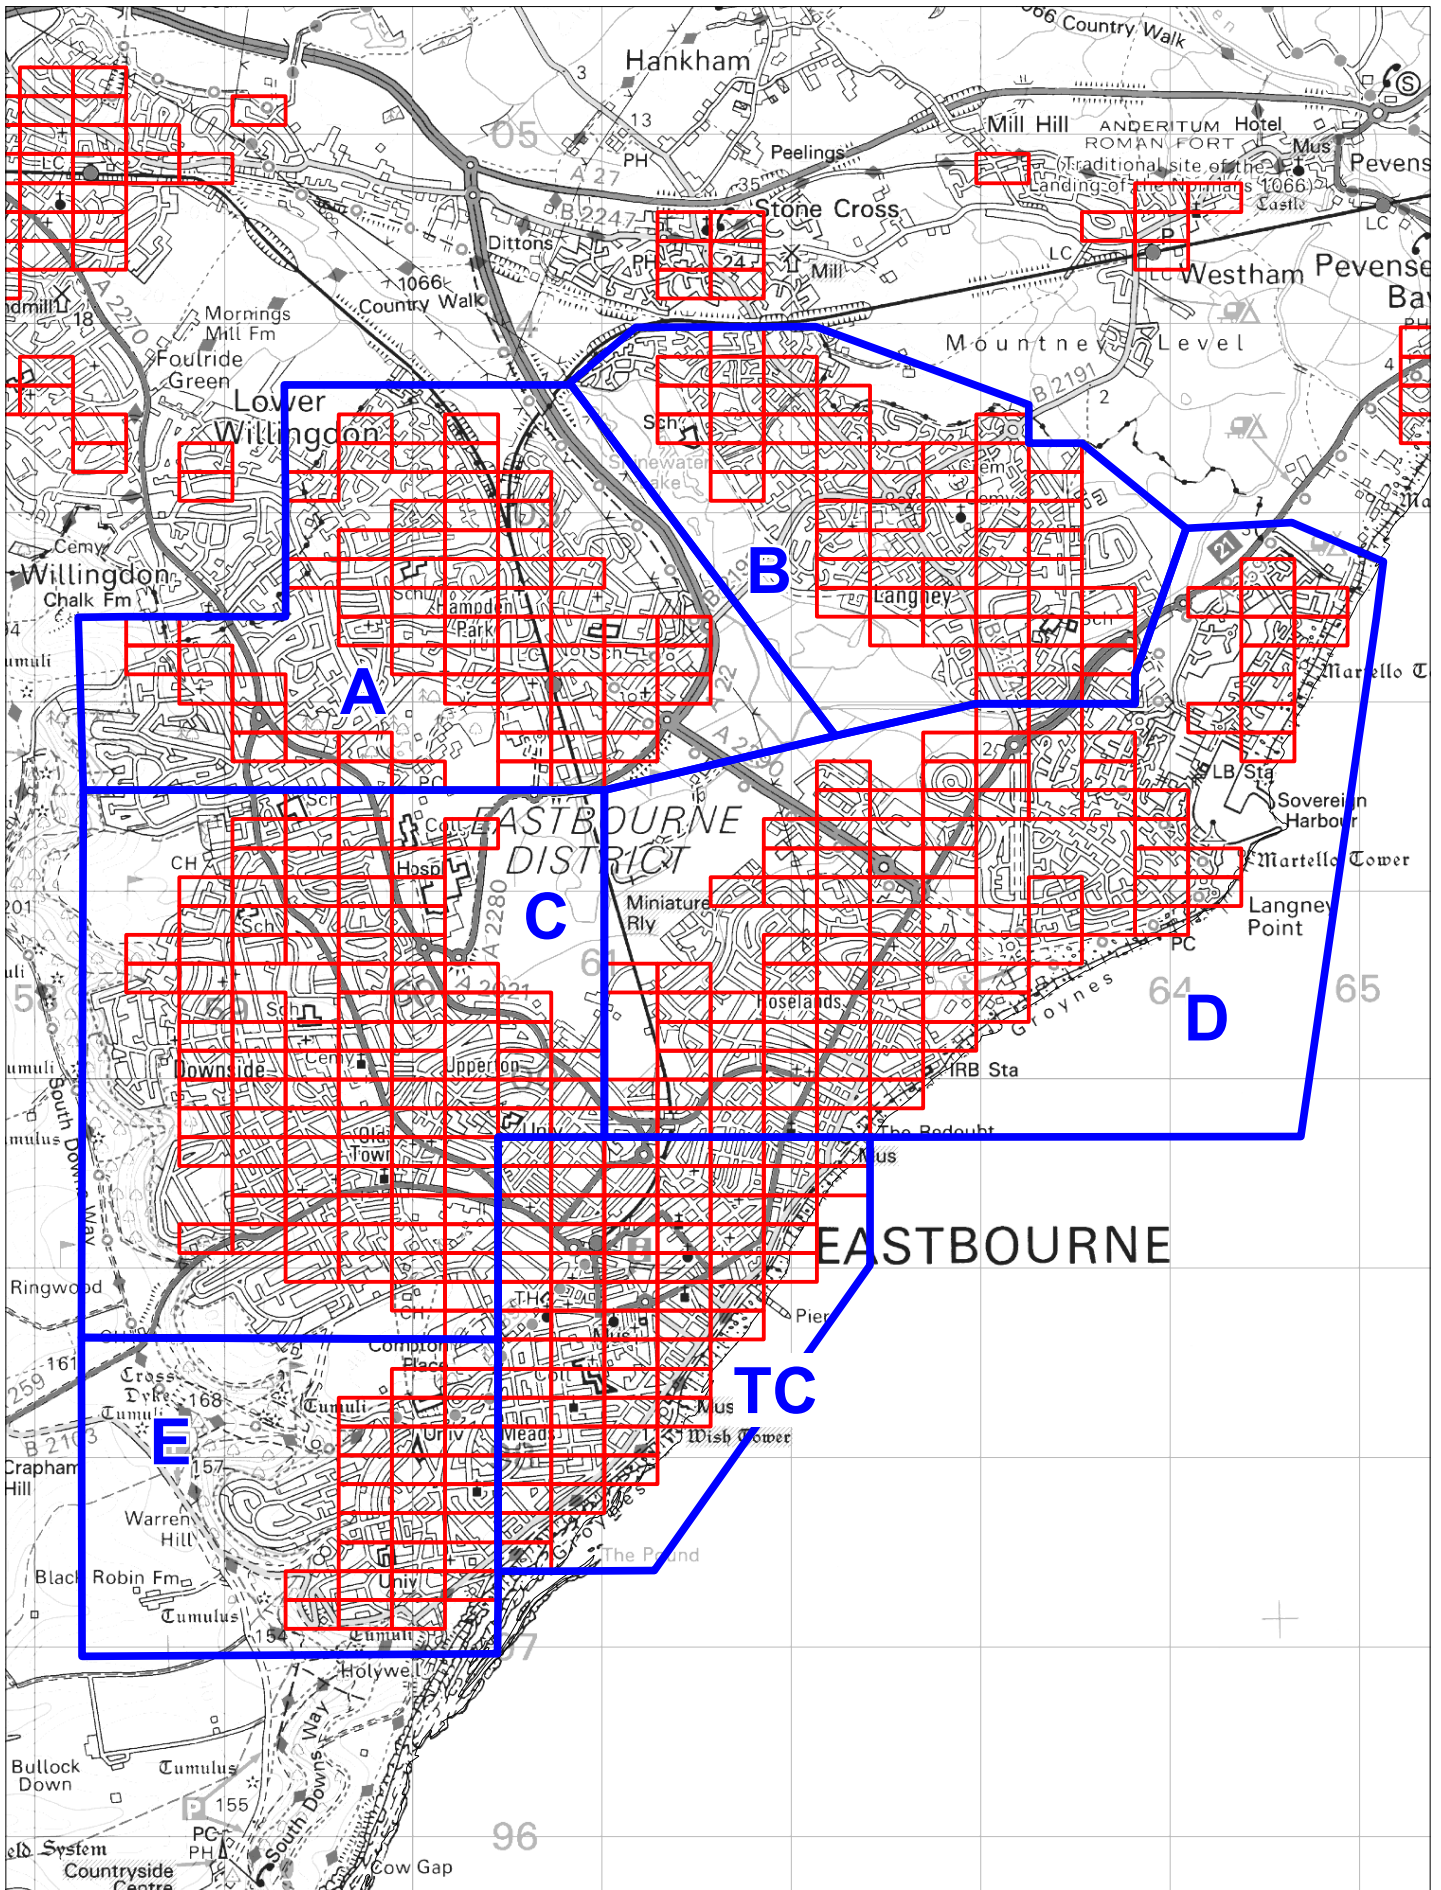

The East Sussex (Eastbourne)(Parking Places and Waiting, No Stopping
and Loading Restrictions)Traffic Regulation Order 2021

The Order Plans

List of Order Plans

- **Area Overview**
- **Area A Overview**
- Area A map tiles
- **Area B Overview**
- Area B map tiles
- **Area C Overview**
- Area C map tiles
- **Area D Overview**
- Area D map tiles
- **Area E Overview**
- Area E map tiles
- **Area TC Overview**
- Area TC map tiles
- **Eastbourne Centre Permit Zones**
- **Eastbourne Permit Zones J, R and M**
- **Eastbourne Parking Place Charging Areas**
- **Prohibition of vehicles exceeding 5 tonnes gross weight from waiting between 6pm and 6am (All roads within the Borough boundary of Eastbourne) and Prohibition of Buses waiting on the highway (All roads within the Borough boundary of Eastbourne)**
- **Index of roads within titles**

The East Sussex (Eastbourne)
(Parking Places and Waiting,
No Stopping and Loading
Restrictions)
Traffic Regulation Order 2021

AREA OVERVIEW

Locations of Parking, Waiting, No Stopping and Loading Restrictions

 Map Tile

© Crown copyright. All rights reserved
East Sussex County Council
Licence No. 100019601 2021

SCALE	NTS
DATE	02/02/2021
Tile Ref: Area Overview	Revision: 0