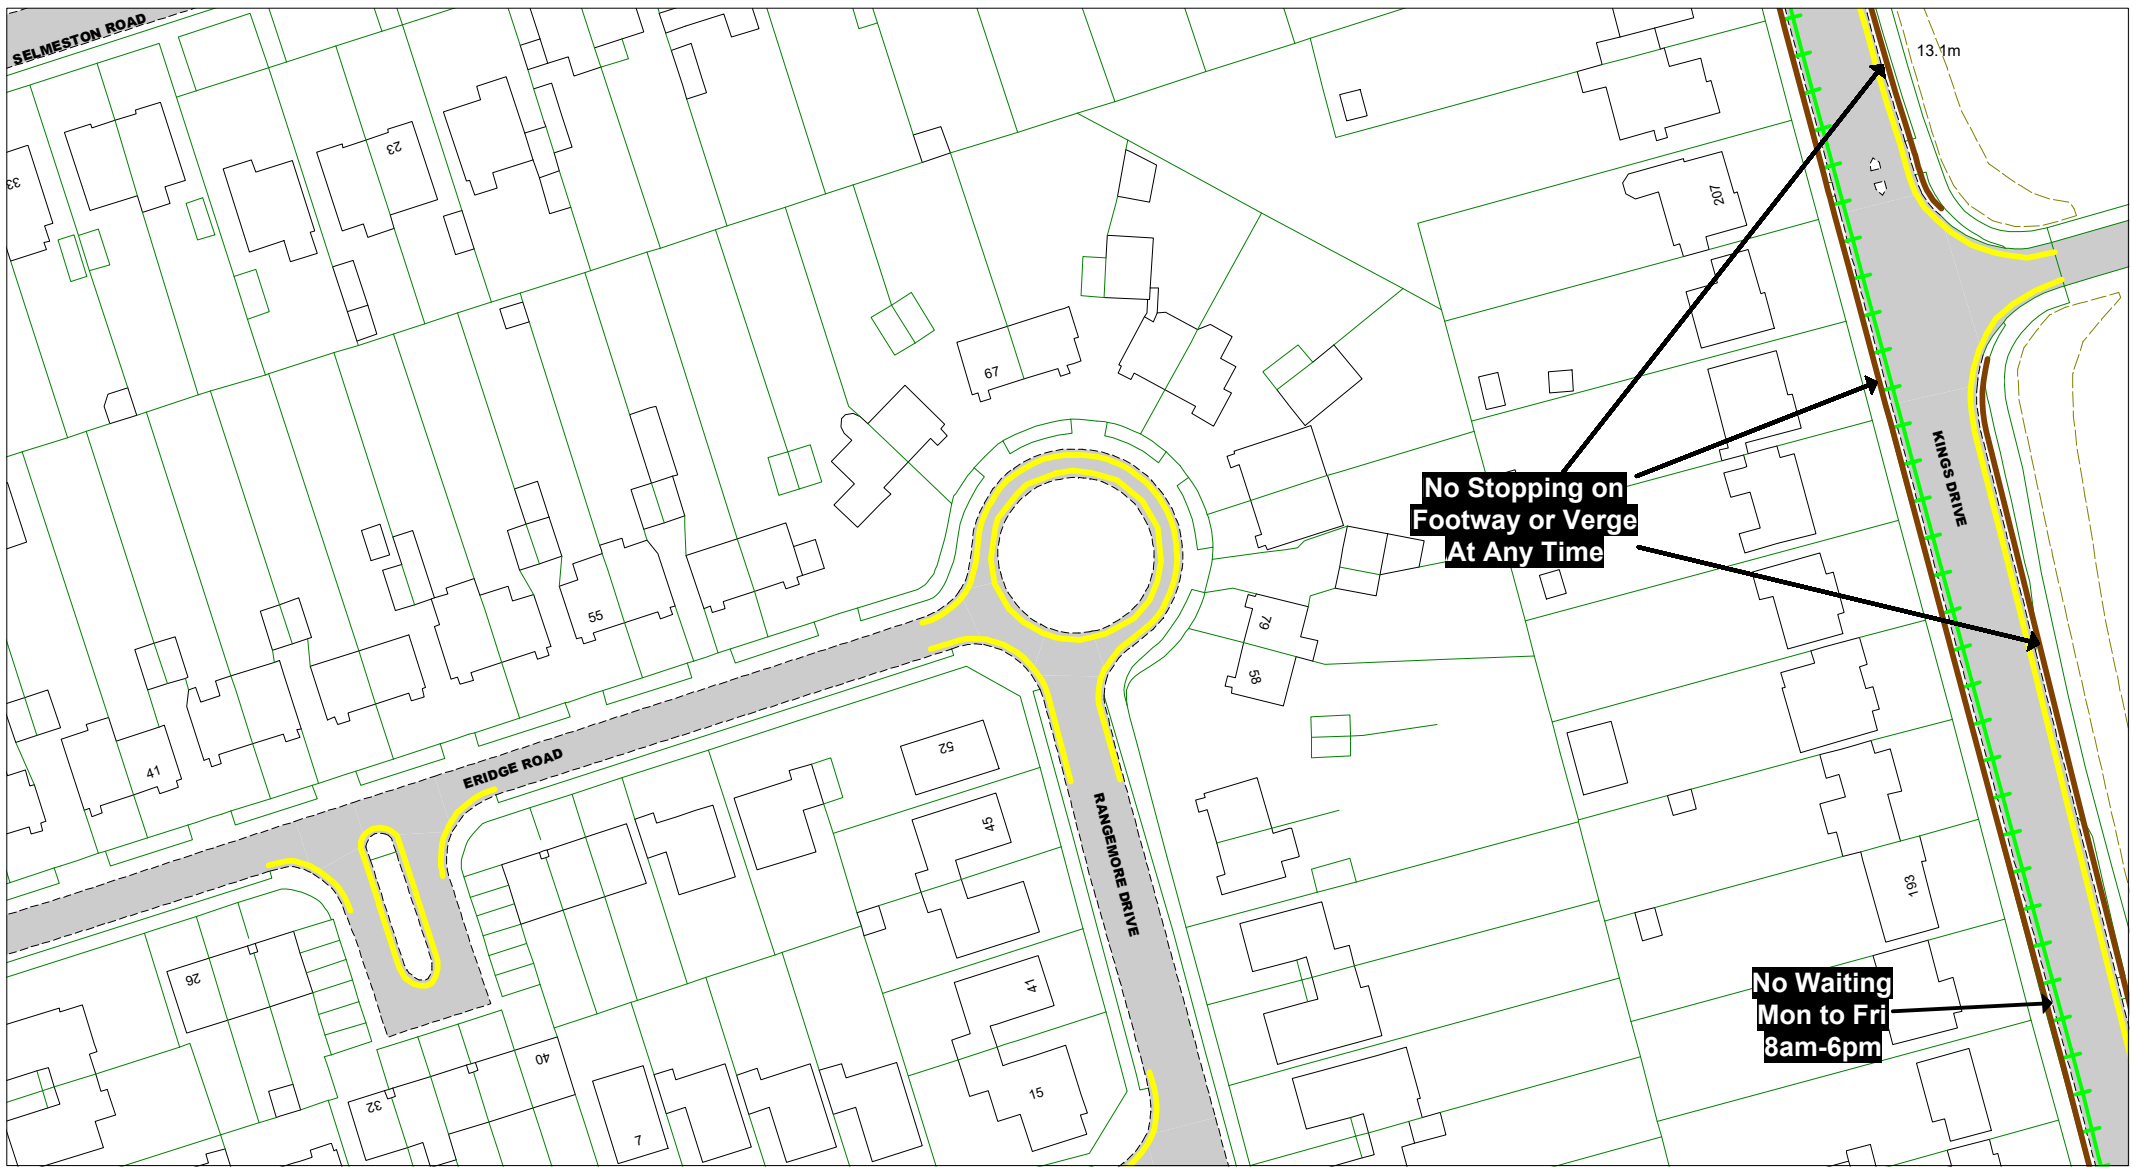

**Key to Non TRO Items**

- Pedestrian Crossing (controlled area)
- Pedestrian Crossing Point
- Bus Stop/ Stand Clearway

**Adjacent Map Tile**

SCALE	1 : 1000
DATE	15/12/2020
Tile Ref: NT171	
Revision: 0	

© Crown copyright. All rights reserved  
 East Sussex County Council  
 Licence No. 100019601 2020