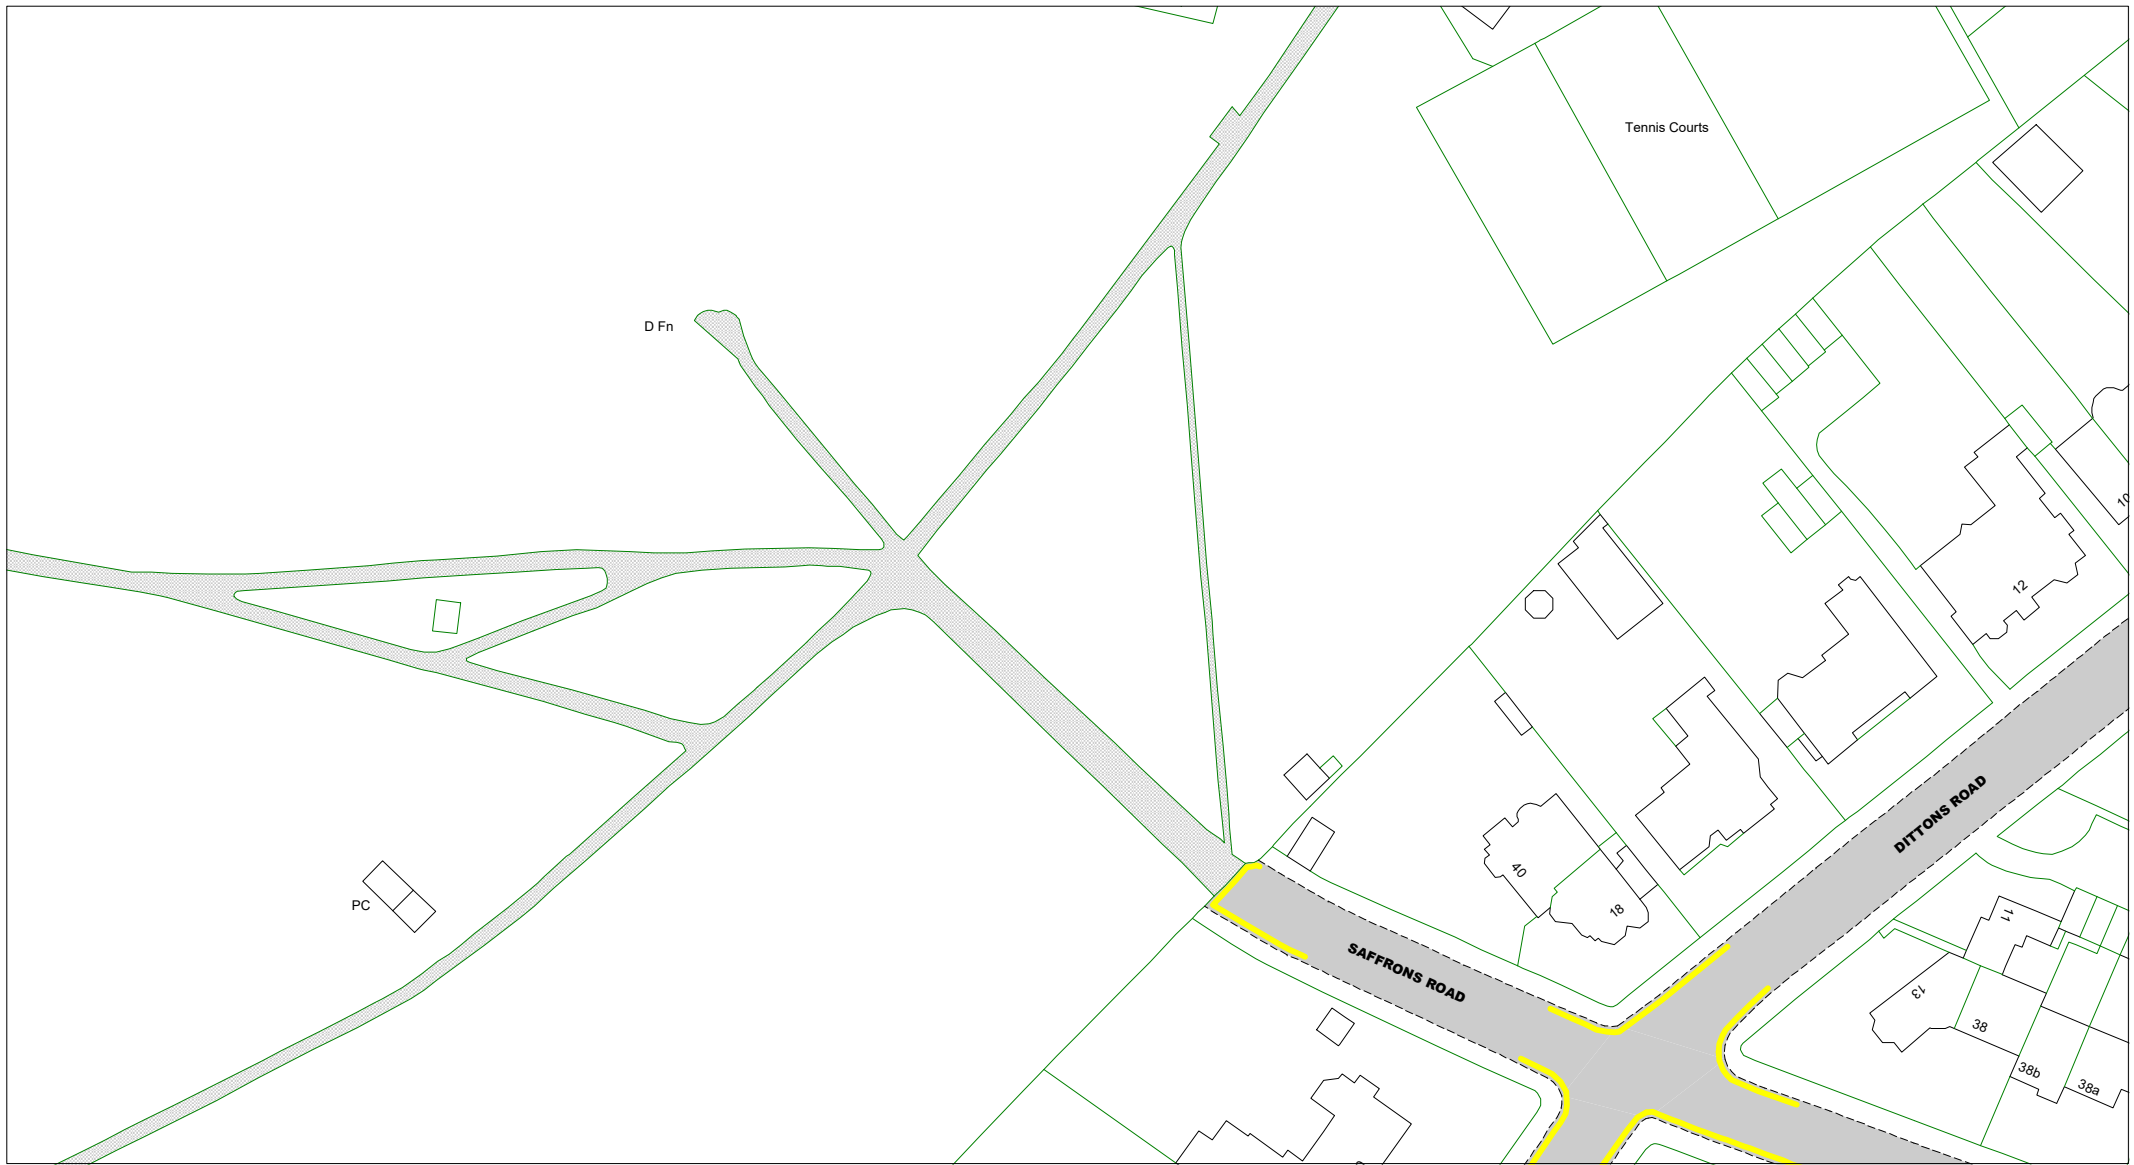

© Crown copyright. All rights reserved
East Sussex County Council
Licence No. 100019601 2020

The East Sussex (Eastbourne)
(Parking Places and Waiting,
No Stopping and Loading
Restrictions)
Traffic Regulation Order 2021

Area C

Key to Labels

- **ABCD** Proposed Permanent TRO restriction
- **ABCD** Non TRO item

Key to TRO Restriction Types

- No Waiting at Any Time
- No Waiting
- No Loading at Any Time
- No Loading
- Pay and Display
- Permit Holders Only
- Permit Holders or Pay and Display
- Resident Permit Holders Only
- Time Limited
- Permit Holders or Time Limited

- Disabled Badge Holders Only
- Ambulances Only
- Doctors Only
- Motorcycles Only
- Loading/ Unloading Only
- Taxi Only
- Loading/ Unloading Only and Taxi Only
- Bus Stop/ Stand Clearway
- Buses Only
- No Stopping on Footway or Verge
- No Stopping On Entrance Markings
- No Waiting Vehicles over 5 tonnes gross weight
- Pedestrian Crossing (controlled area)
- Pedestrian Crossing Point
- Bus Stop/ Stand Clearway

Key to Non TRO Items

Adjacent Map Tile

- **OF174**
- **OG173**
- **OG175**
- **OH174**

SCALE	1 : 1000
DATE	15/12/2020
Tile Ref: OG174	
Revision: 0