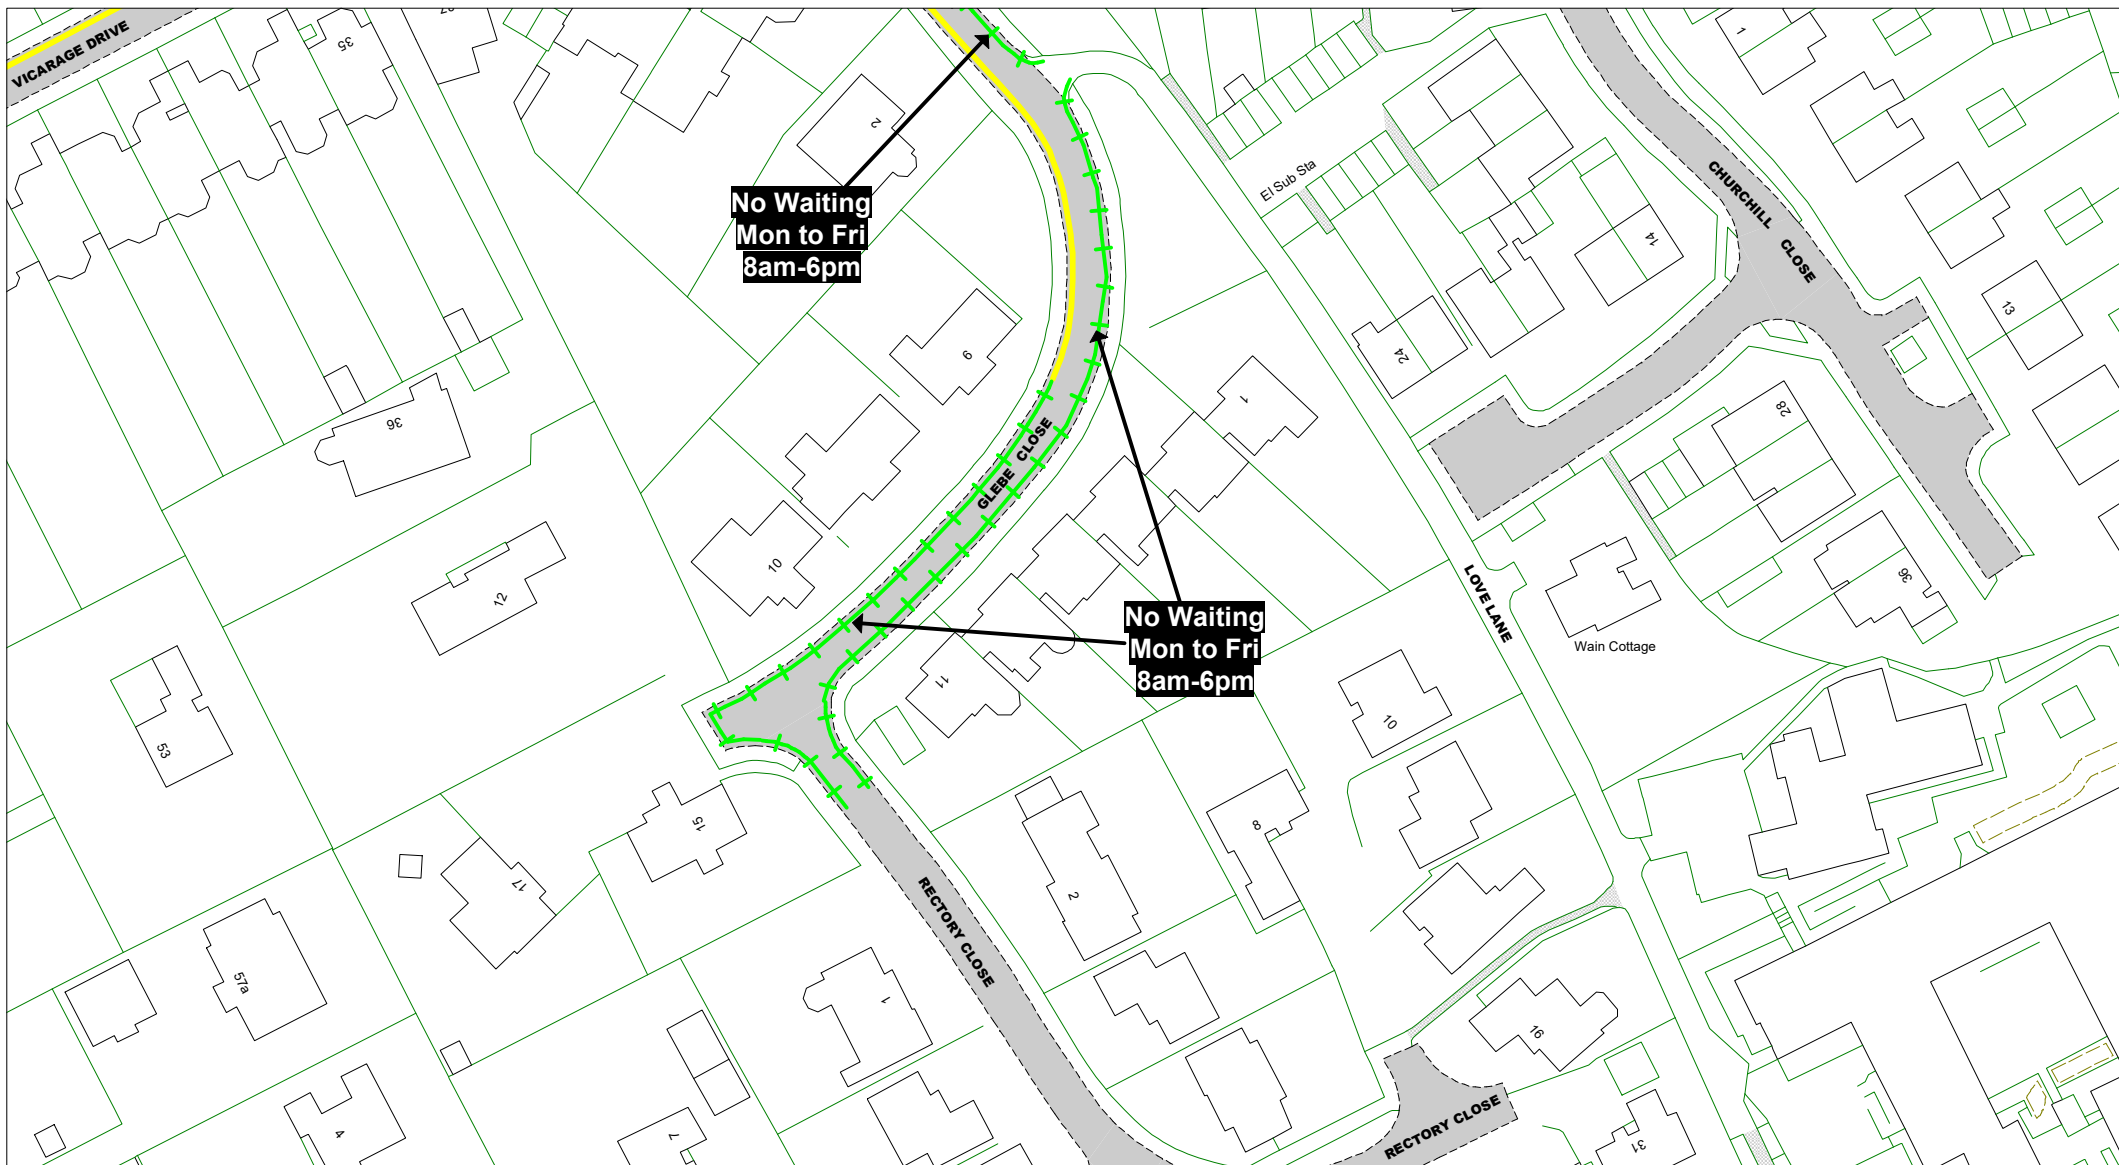

© Crown copyright. All rights reserved
East Sussex County Council
Licence No. 100019601 2020

The East Sussex (Eastbourne)
(Parking Places and Waiting,
No Stopping and Loading
Restrictions)
Traffic Regulation Order 2021

Area C

Key to Labels

- **ABCD** Proposed Permanent TRO restriction
- **ABCD** Non TRO item

Key to TRO Restriction Types

- No Waiting at Any Time
- No Waiting
- No Loading at Any Time
- No Loading
- Pay and Display
- Permit Holders Only
- Permit Holders or Pay and Display
- Resident Permit Holders Only
- Time Limited
- Permit Holders or Time Limited

- Disabled Badge Holders Only
- Ambulances Only
- Doctors Only
- Motorcycles Only
- Loading/ Unloading Only
- Taxi Only
- Loading/ Unloading Only and Taxi Only
- Bus Stop/ Stand Clearway
- Buses Only
- No Stopping on Footway or Verge
- No Stopping On Entrance Markings
- No Waiting Vehicles over 5 tonnes gross weight
- Pedestrian Crossing (controlled area)
- Pedestrian Crossing Point
- Bus Stop/ Stand Clearway

Key to Non TRO Items

Adjacent Map Tile

- **OF172**
- **OG171**
- **OG173**
- **OH172**

SCALE	1 : 1000
DATE	15/12/2020
Tile Ref: OG172	
Revision: 0