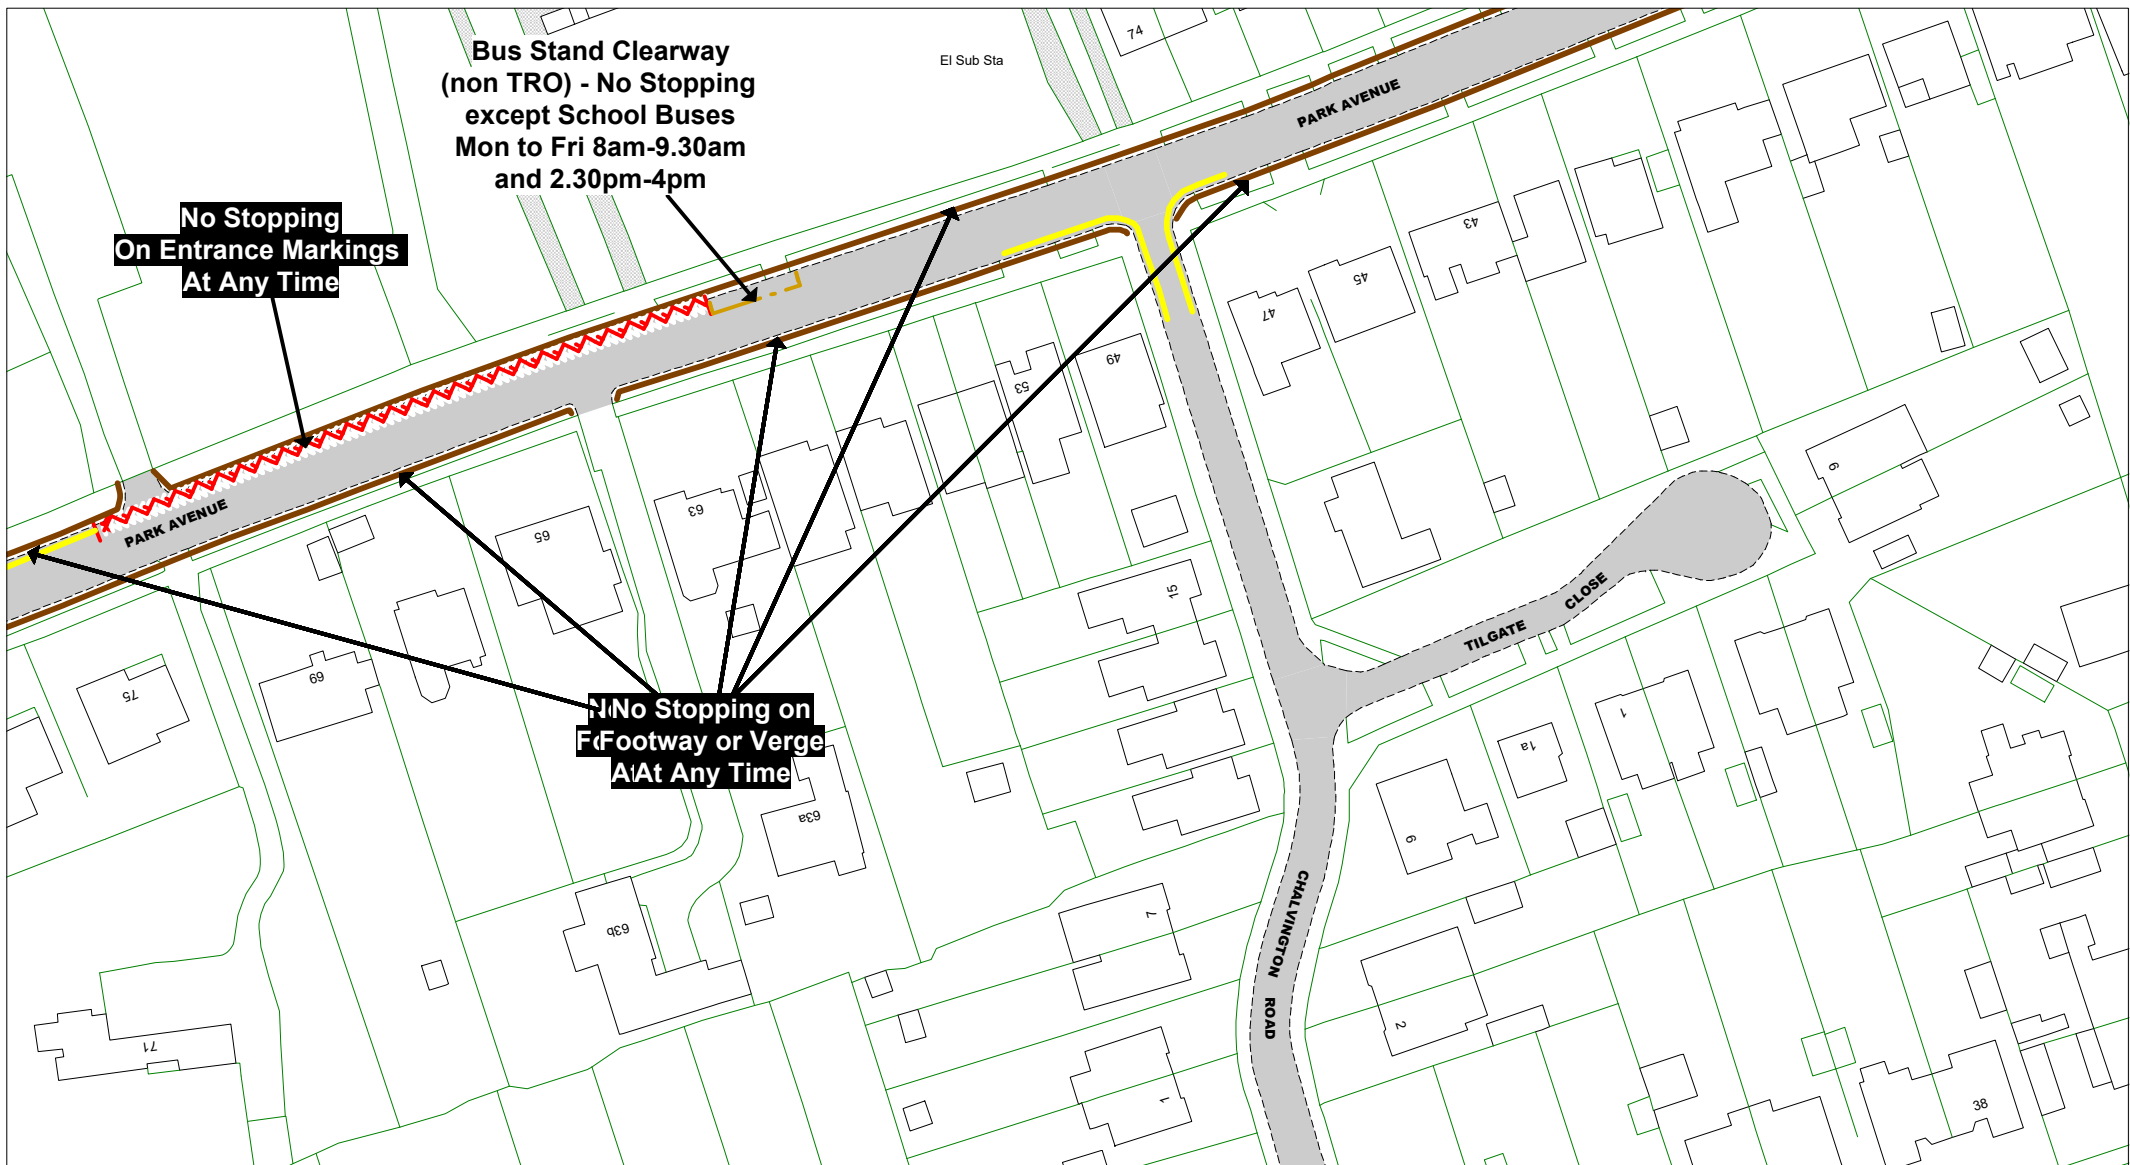

© Crown copyright. All rights reserved
East Sussex County Council
Licence No. 100019601 2020

The East Sussex (Eastbourne)
(Parking Places and Waiting,
No Stopping and Loading
Restrictions)
Traffic Regulation Order 2021

Area C

Key to Labels

- **ABCD** Proposed Permanent TRO restriction
- **ABCD** Non TRO item

Key to TRO Restriction Types

- No Waiting at Any Time
- No Waiting
- No Loading at Any Time
- No Loading
- Pay and Display
- Permit Holders Only
- Permit Holders or Pay and Display
- Resident Permit Holders Only
- Time Limited
- Permit Holders or Time Limited

- Disabled Badge Holders Only
- Ambulances Only
- Doctors Only
- Motorcycles Only
- Loading/ Unloading Only
- Taxi Only
- Loading/ Unloading Only and Taxi Only
- Bus Stop/ Stand Clearway Buses Only
- Buses Only
- No Stopping on Footway or Verge
- No Stopping On Entrance Markings
- No Waiting Vehicles over 5 tonnes gross weight
- Pedestrian Crossing (controlled area)
- Pedestrian Crossing Point
- Bus Stop/ Stand Clearway

Key to Non TRO Items

Adjacent Map Tile

- ▲ **NR171**
- ◀ **NS170**
- **NS172** ▶
- ▼ **NT171**

SCALE	1 : 1000
DATE	15/12/2020

Tile Ref: NS171
Revision: 0