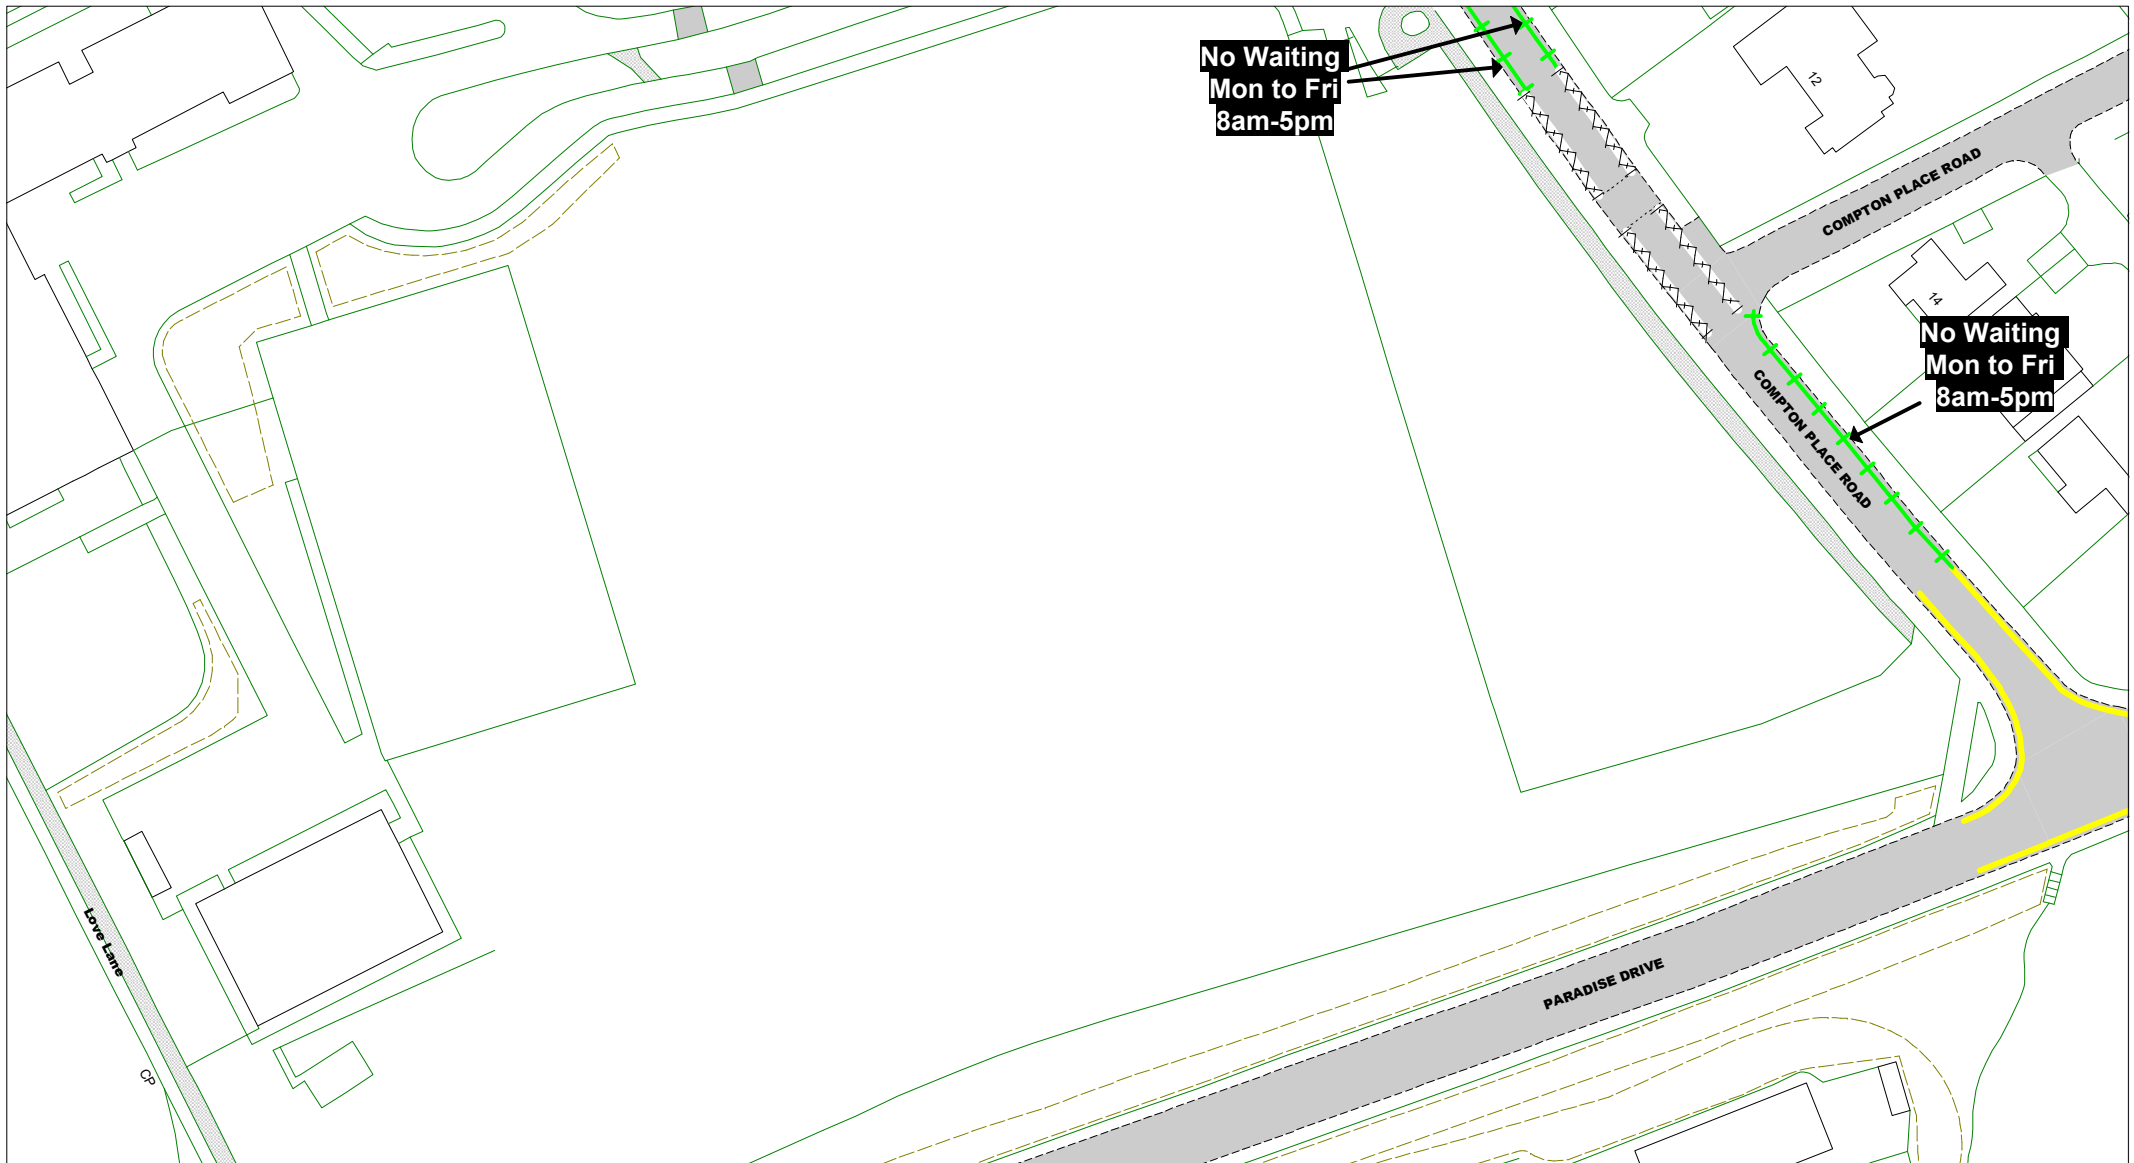

© Crown copyright. All rights reserved
East Sussex County Council
Licence No. 100019601 2020

The East Sussex (Eastbourne)
(Parking Places and Waiting,
No Stopping and Loading
Restrictions)
Traffic Regulation Order 2021

Area C

Key to Labels

- **ABCD** Proposed Permanent TRO restriction
- **ABCD** Non TRO item

Key to TRO Restriction Types

- No Waiting at Any Time
- No Waiting
- No Loading at Any Time
- No Loading
- Pay and Display
- Permit Holders Only
- Permit Holders or Pay and Display
- Resident Permit Holders Only
- Time Limited
- Permit Holders or Time Limited

- Disabled Badge Holders Only
- Ambulances Only
- Doctors Only
- Motorcycles Only
- Loading/ Unloading Only
- Taxi Only
- Loading/ Unloading Only and Taxi Only
- Bus Stop/ Stand Clearway
- Buses Only
- No Stopping on Footway or Verge
- No Stopping On Entrance Markings
- No Waiting Vehicles over 5 tonnes gross weight
- Key to Non TRO Items
- Pedestrian Crossing (controlled area)
- Pedestrian Crossing Point
- Bus Stop/ Stand Clearway

Adjacent Map Tile

- **OG173**
- **OH172**
- **OH174**
- **OI173**

SCALE	1 : 1000
DATE	15/12/2020
Tile Ref: OH173	
Revision: 0