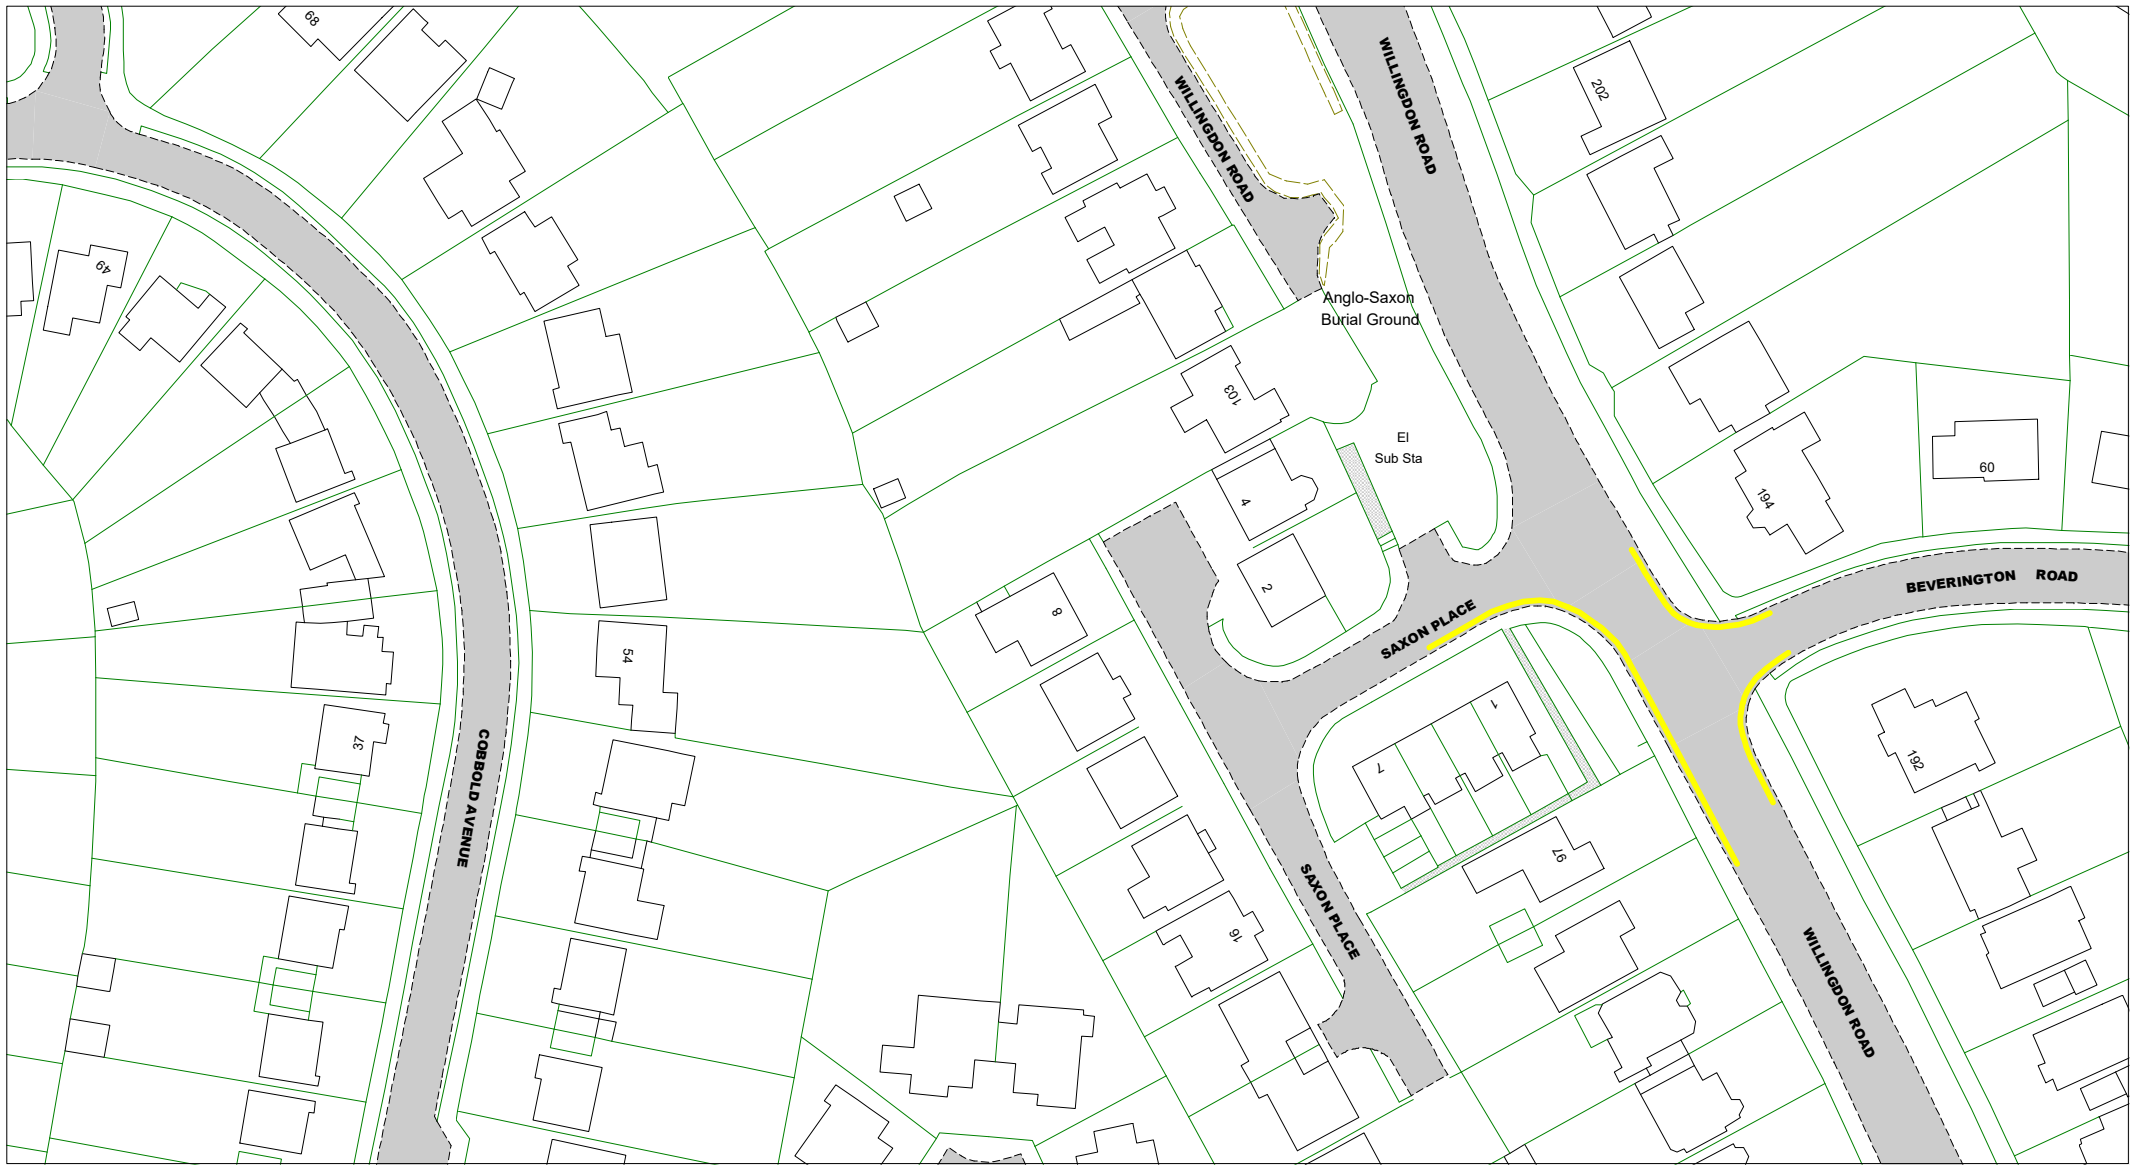

**Key to Non TRO Items**

**Adjacent Map Tile**

**NV170**

**NW169**

**NW171**

SCALE 1 : 1000

DATE 15/12/2020

Tile Ref: NW170  
 Revision: 0