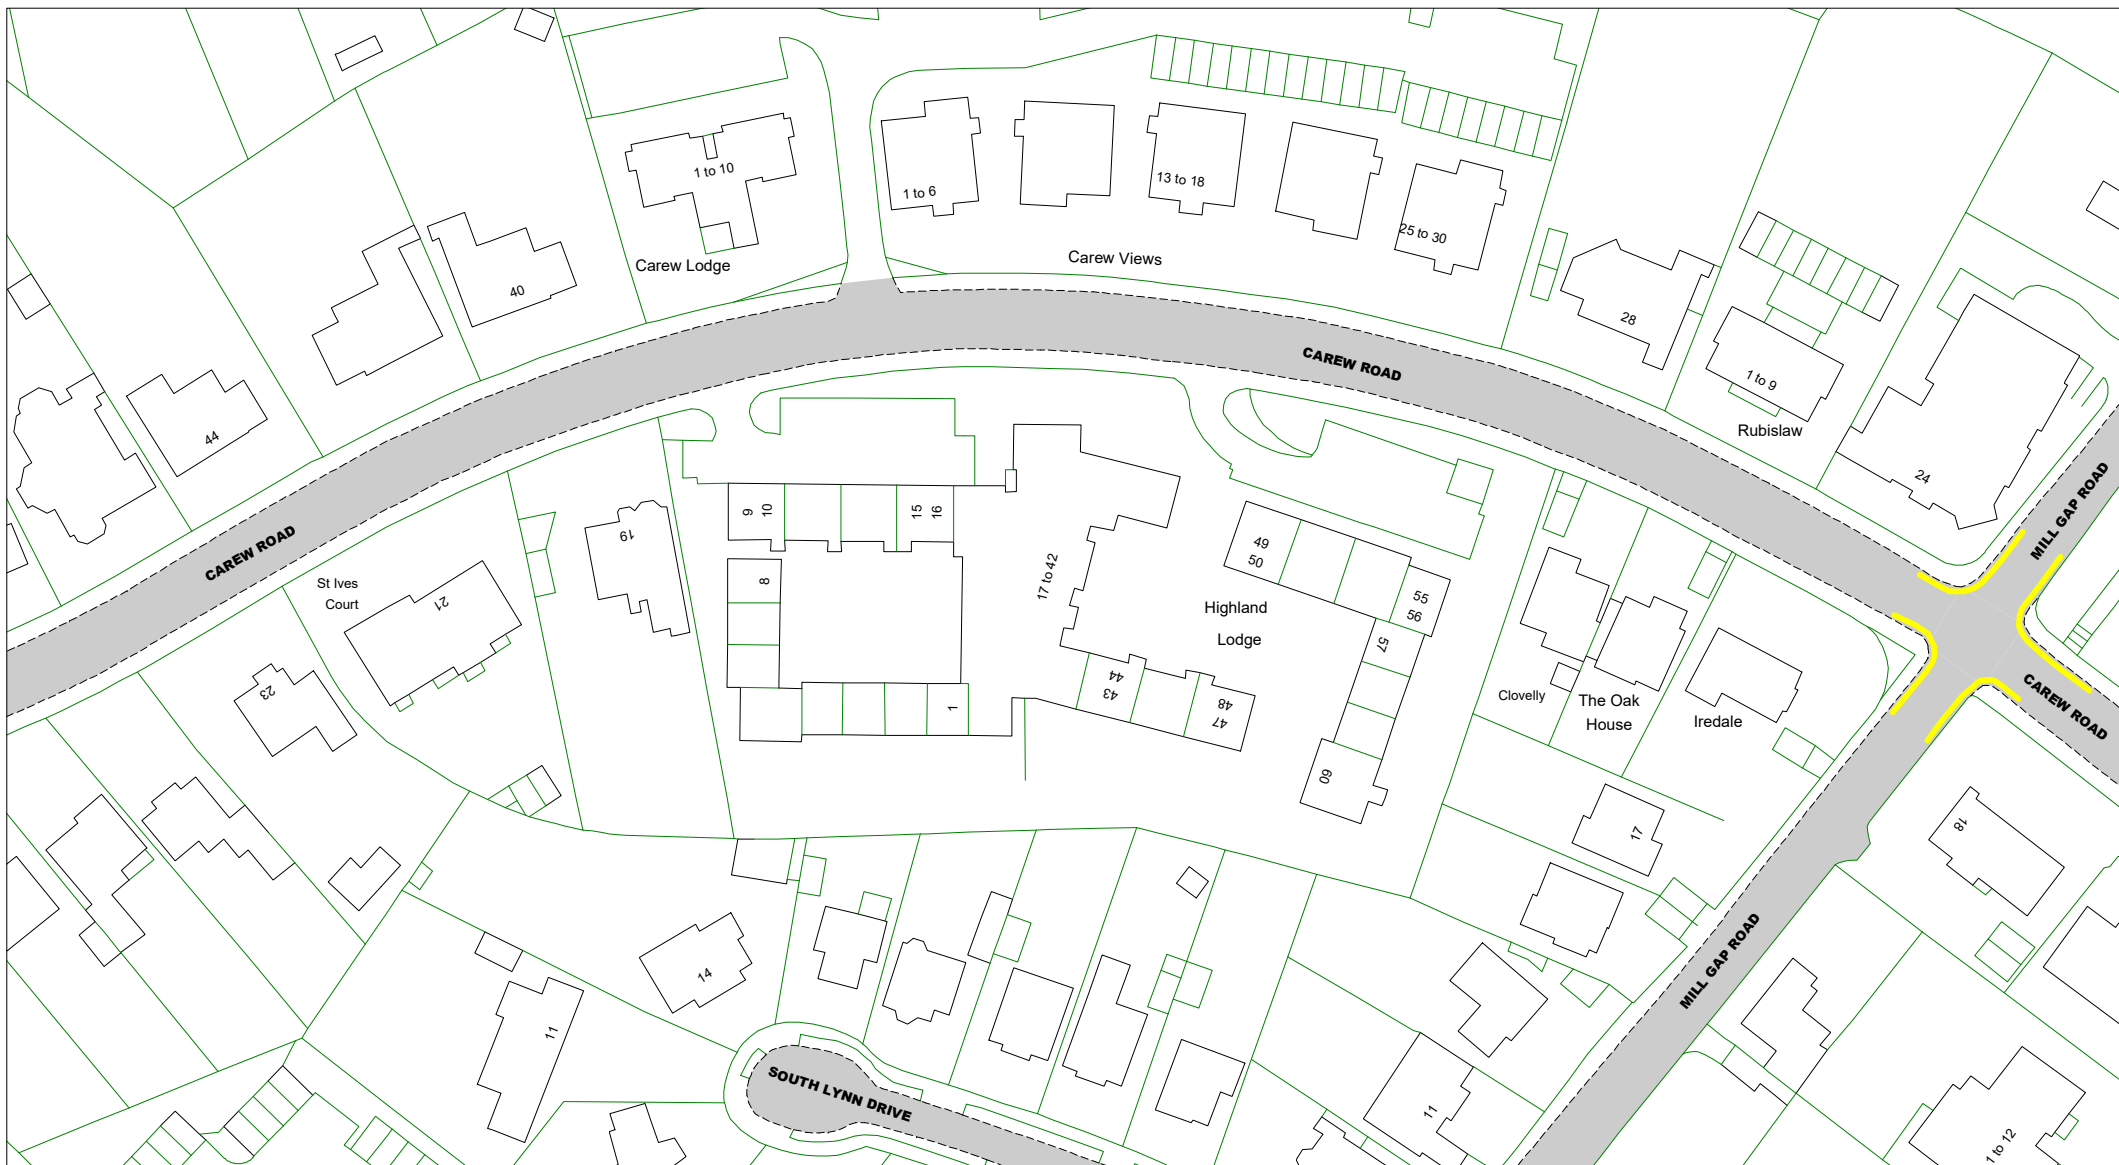

**Key to Non TRO Items**

- Pedestrian Crossing (controlled area)
- Pedestrian Crossing Point
- Bus Stop/ Stand Clearway

**Adjacent Map Tile**

▲  
 ◀ **OB173**  
**OB175** ▶  
**OC174**  
 ▼

SCALE	1 : 1000
DATE	15/12/2020
Tile Ref: OB174	
Revision: 0	