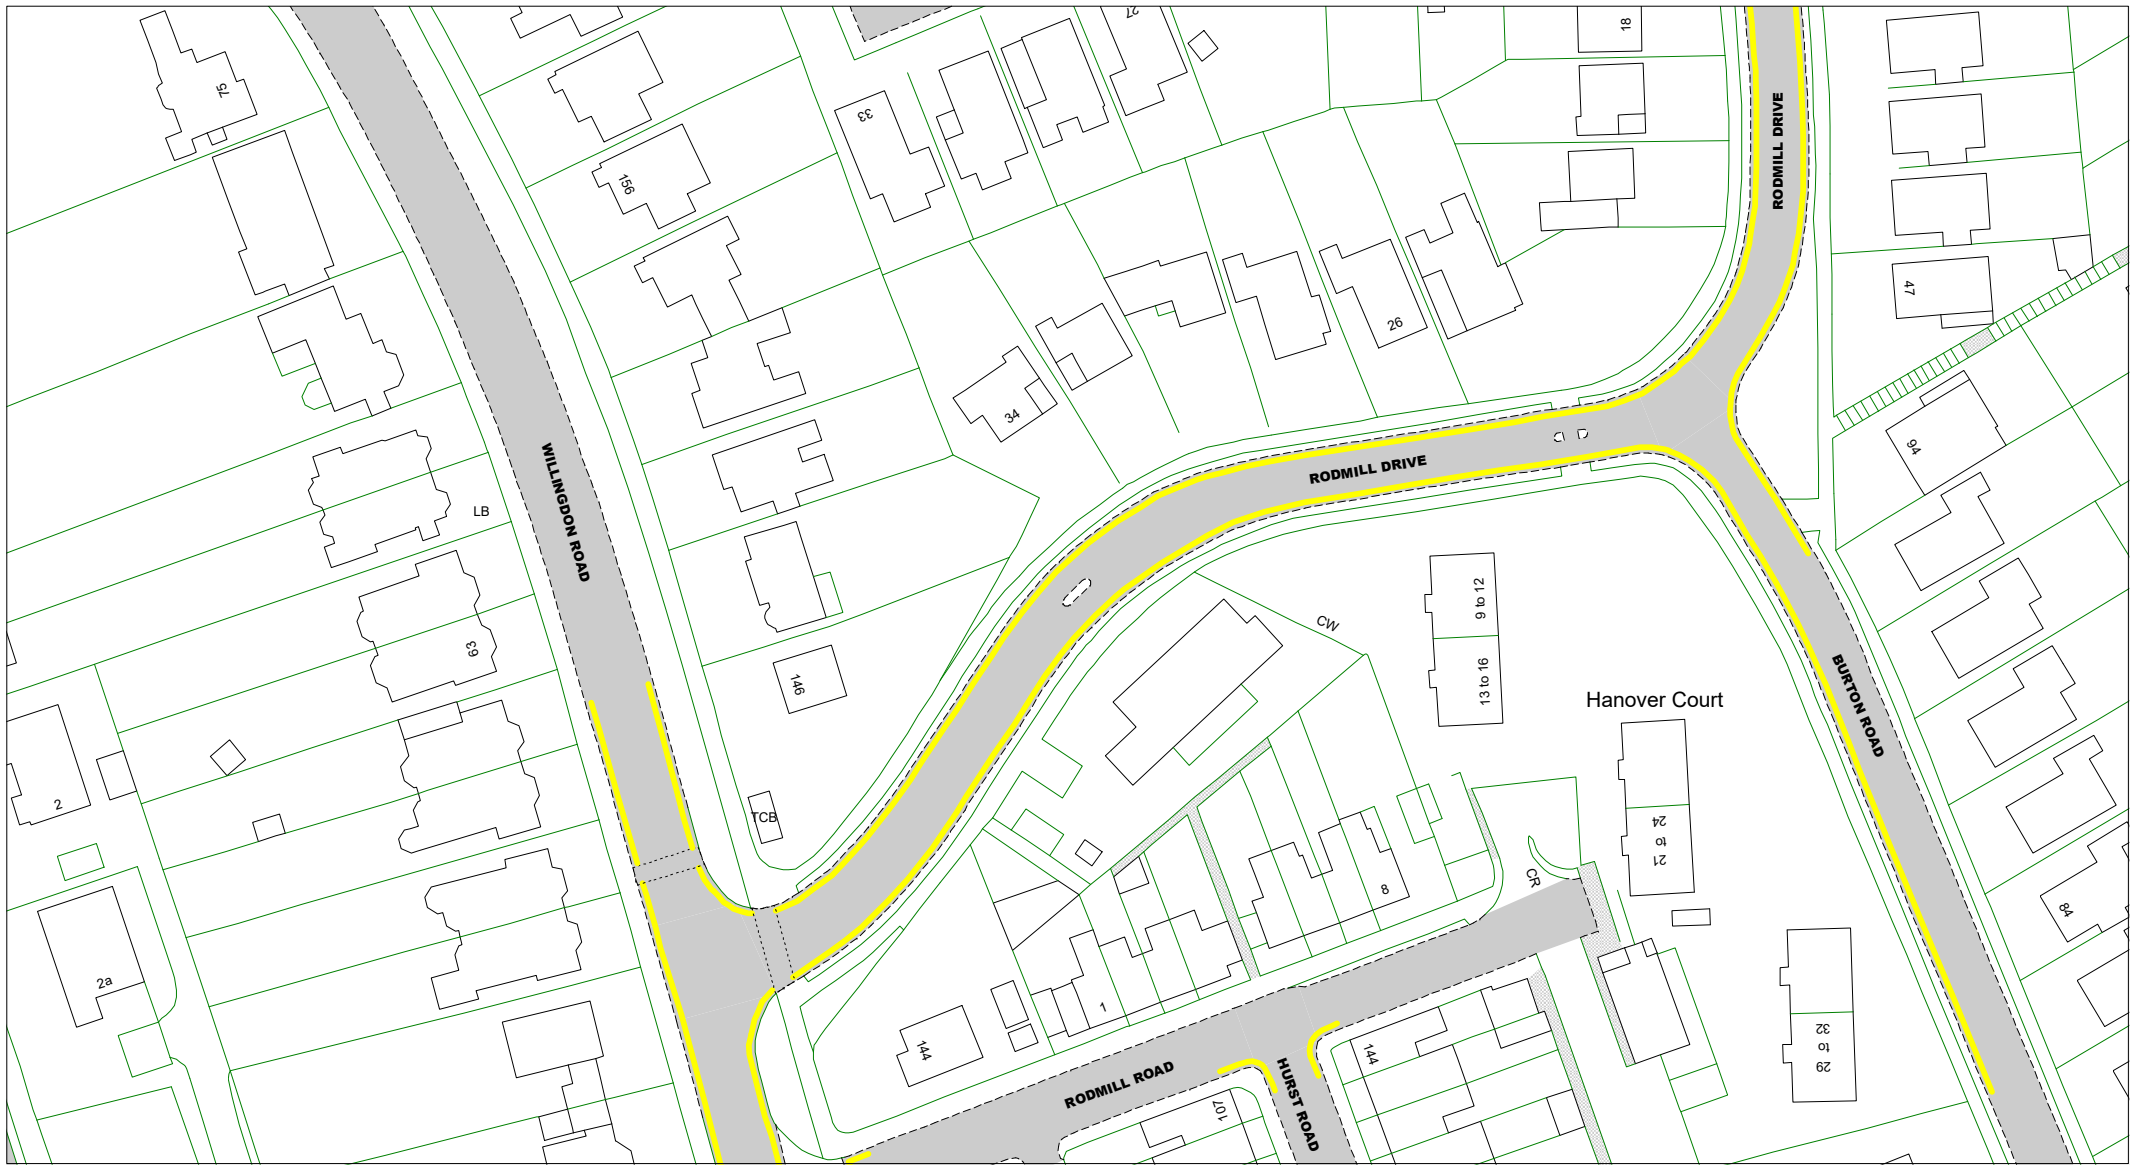

**Key to Non TRO Items**

- Pedestrian Crossing (controlled area)
- Pedestrian Crossing Point
- Bus Stop/ Stand Clearway

**Adjacent Map Tile**

▲

◀ **NY169**

▶

**NZ170** ▼

SCALE	1 : 1000
DATE	15/12/2020
Tile Ref: NY170	
Revision: 0	