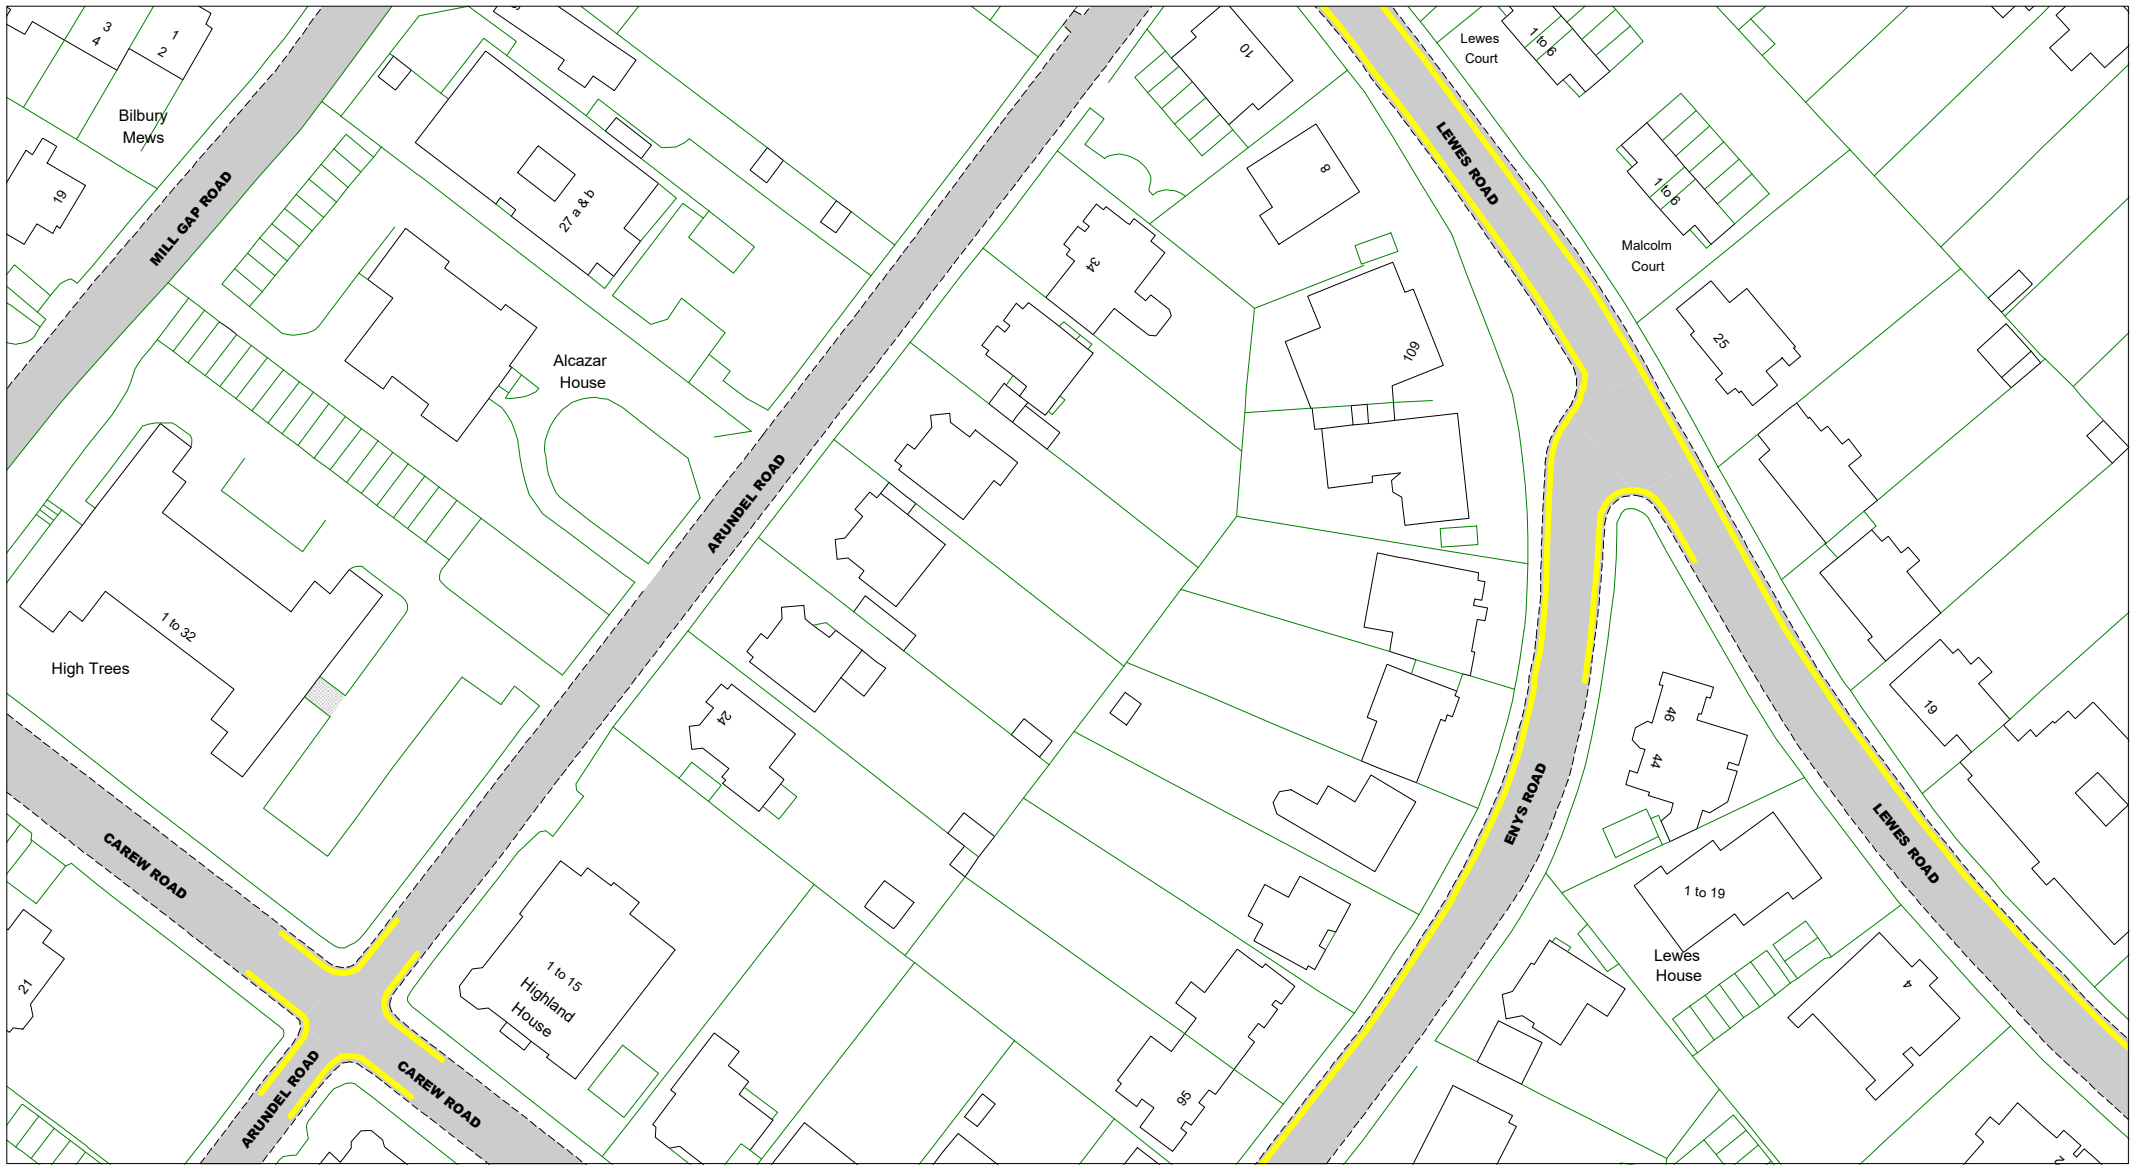

**Key to Non TRO Items**

- Pedestrian Crossing (controlled area)
- Pedestrian Crossing Point
- Bus Stop/ Stand Clearway

**Adjacent Map Tile**

- OA175
- OB174
- OB176
- OC175

SCALE	1 : 1000
DATE	15/12/2020
Tile Ref: OB175	
Revision: 0	