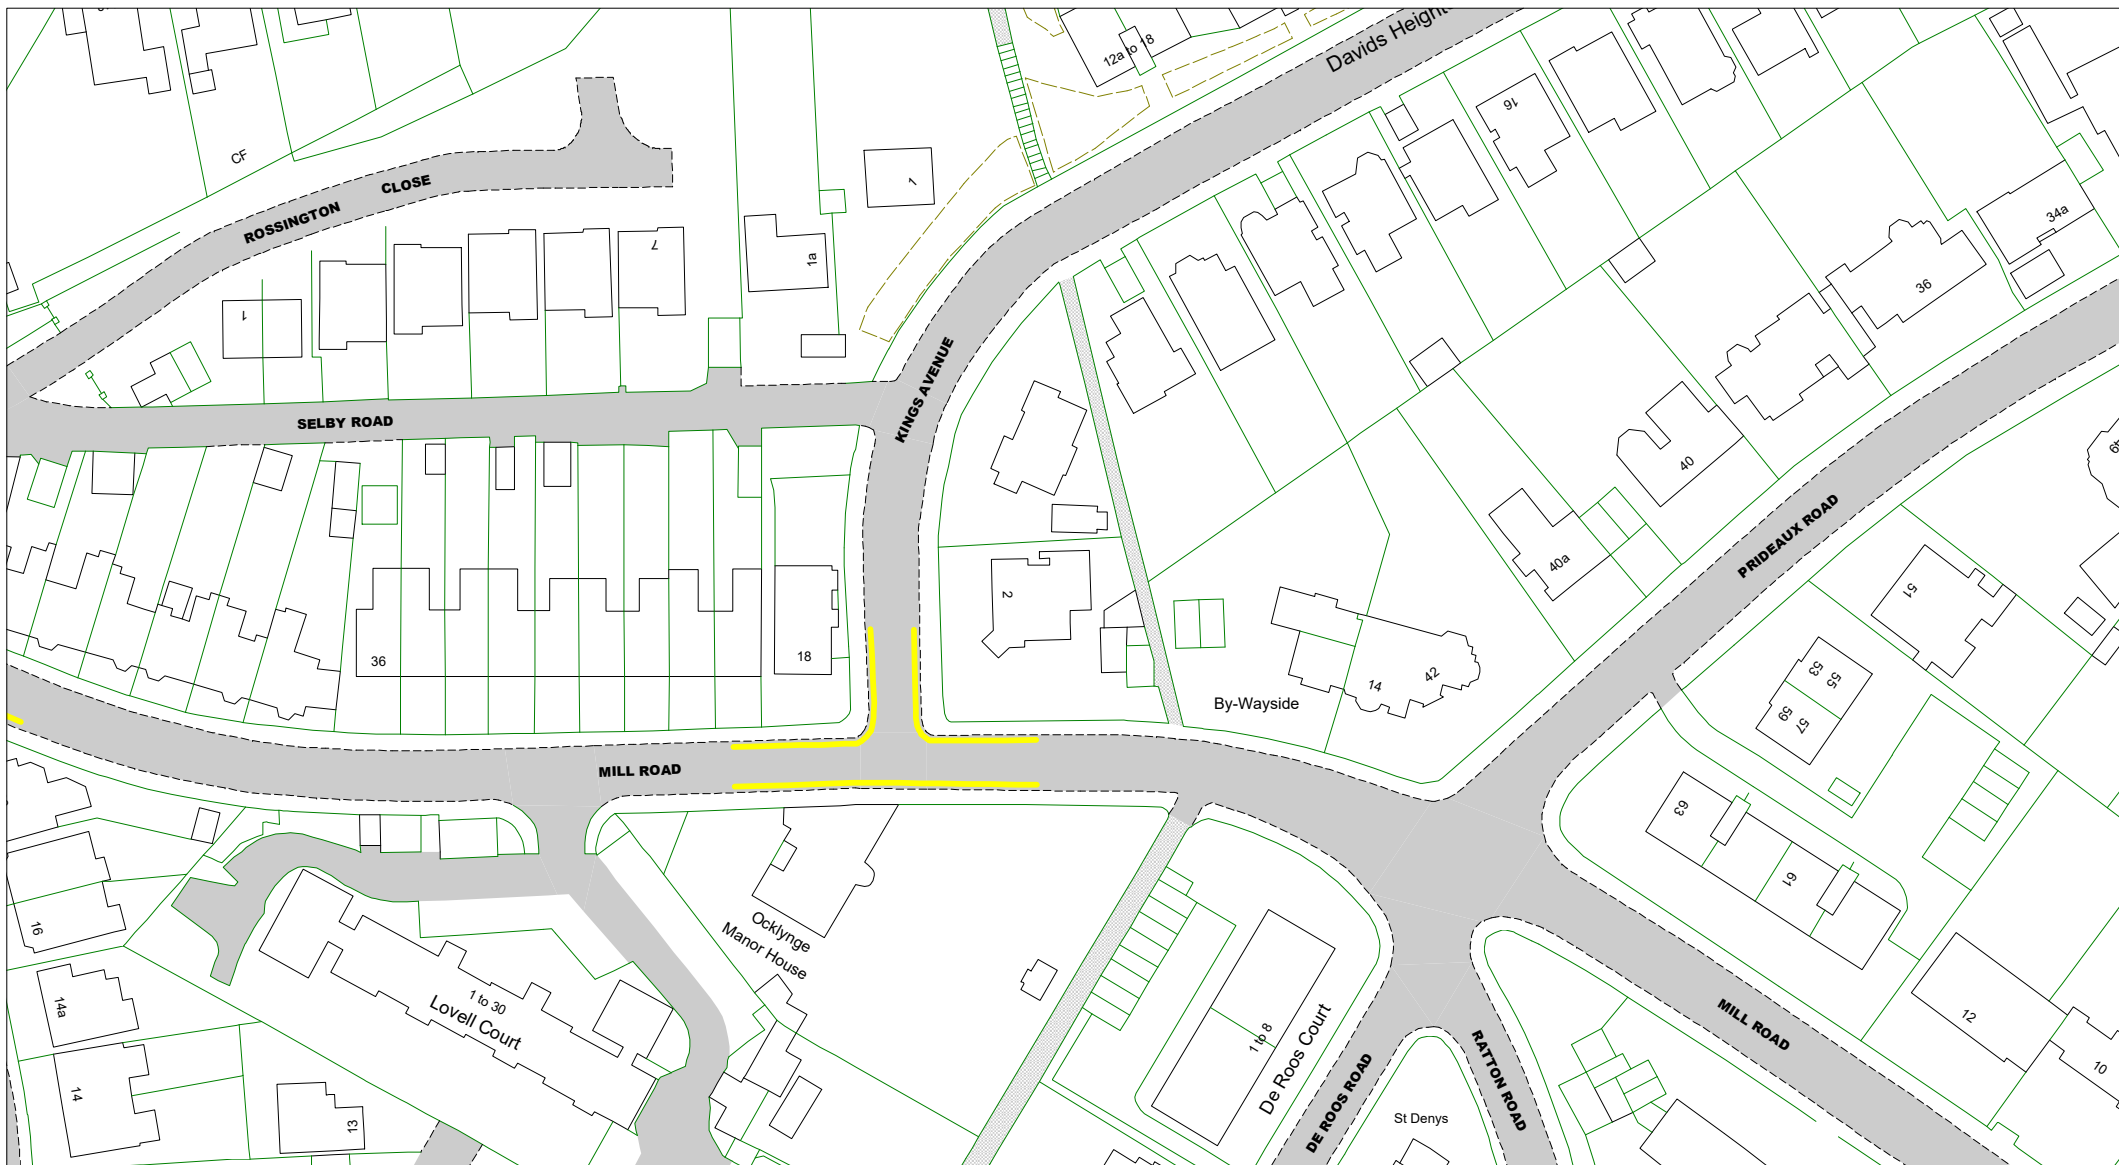

© Crown copyright. All rights reserved
East Sussex County Council
Licence No. 100019601 2020

East Sussex
County Council

The East Sussex (Eastbourne)
(Parking Places and Waiting,
No Stopping and Loading
Restrictions)
Traffic Regulation Order 2021

Area C

Key to Labels

- **ABCD** Proposed Permanent TRO restriction
- **ABCD** Non TRO item

Key to TRO Restriction Types

- No Waiting at Any Time
- No Waiting
- No Loading at Any Time
- No Loading
- Pay and Display
- Permit Holders Only
- Permit Holders or Pay and Display
- Resident Permit Holders Only
- Time Limited
- Permit Holders or Time Limited
- Disabled Badge Holders Only
- Ambulances Only
- Doctors Only
- Motorcycles Only
- Loading/ Unloading Only
- Taxi Only
- Loading/ Unloading Only and Taxi Only
- Bus Stop/ Stand Clearway
- Buses Only
- No Stopping on Footway or Verge
- No Stopping On Entrance Markings
- No Waiting Vehicles over 5 tonnes gross weight
- Pedestrian Crossing (controlled area)
- Pedestrian Crossing Point
- Bus Stop/ Stand Clearway

Key to Non TRO Items

- Pedestrian Crossing (controlled area)
- Pedestrian Crossing Point
- Bus Stop/ Stand Clearway

Adjacent Map Tile

NZ173

OA172

OB173

SCALE 1 : 1000

DATE 15/12/2020

Tile Ref: OA173
Revision: 0