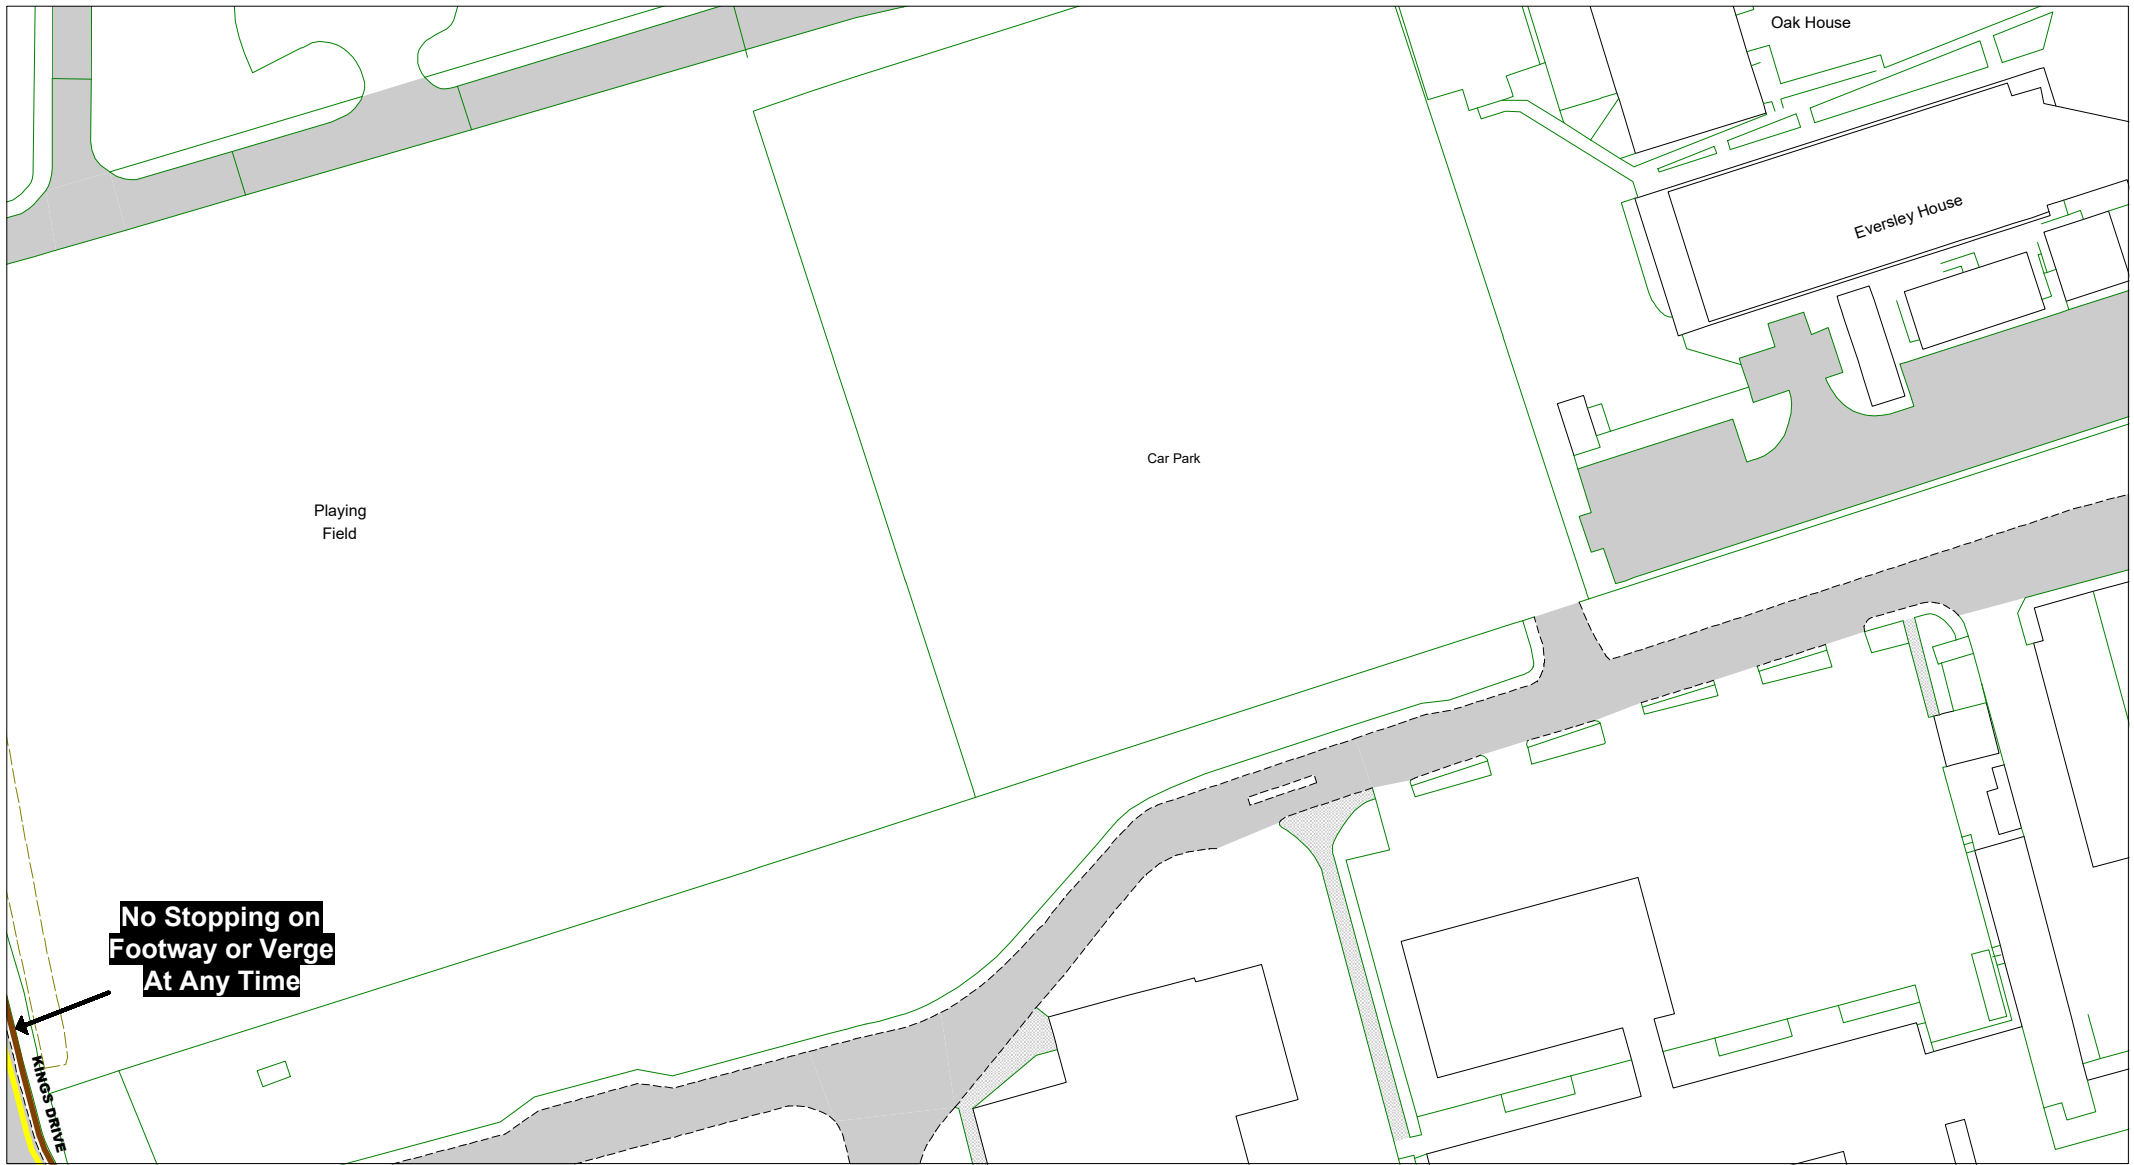

© Crown copyright. All rights reserved
East Sussex County Council
Licence No. 100019601 2020

The East Sussex (Eastbourne)
(Parking Places and Waiting,
No Stopping and Loading
Restrictions)
Traffic Regulation Order 2021

Area C

Key to Labels

- **ABCD** Proposed Permanent TRO restriction
- **ABCD** Non TRO item

Key to TRO Restriction Types

- No Waiting at Any Time
- No Waiting
- No Loading at Any Time
- No Loading
- Pay and Display
- Permit Holders Only
- Permit Holders or Pay and Display
- Resident Permit Holders Only
- Time Limited
- Permit Holders or Time Limited

- Disabled Badge Holders Only
- Ambulances Only
- Doctors Only
- Motorcycles Only
- Loading/ Unloading Only
- Taxi Only
- Loading/ Unloading Only and Taxi Only
- Bus Stop/ Stand Clearway
- Buses Only
- No Stopping on Footway or Verge
- No Stopping On Entrance Markings
- No Waiting Vehicles over 5 tonnes gross weight
- Pedestrian Crossing (controlled area)
- Pedestrian Crossing Point
- Bus Stop/ Stand Clearway

Key to Non TRO Items

Adjacent Map Tile

▲

◀ **NT172**

NU173 ▶

▼

SCALE	1 : 1000
DATE	15/12/2020
Tile Ref: NT173	
Revision: 0