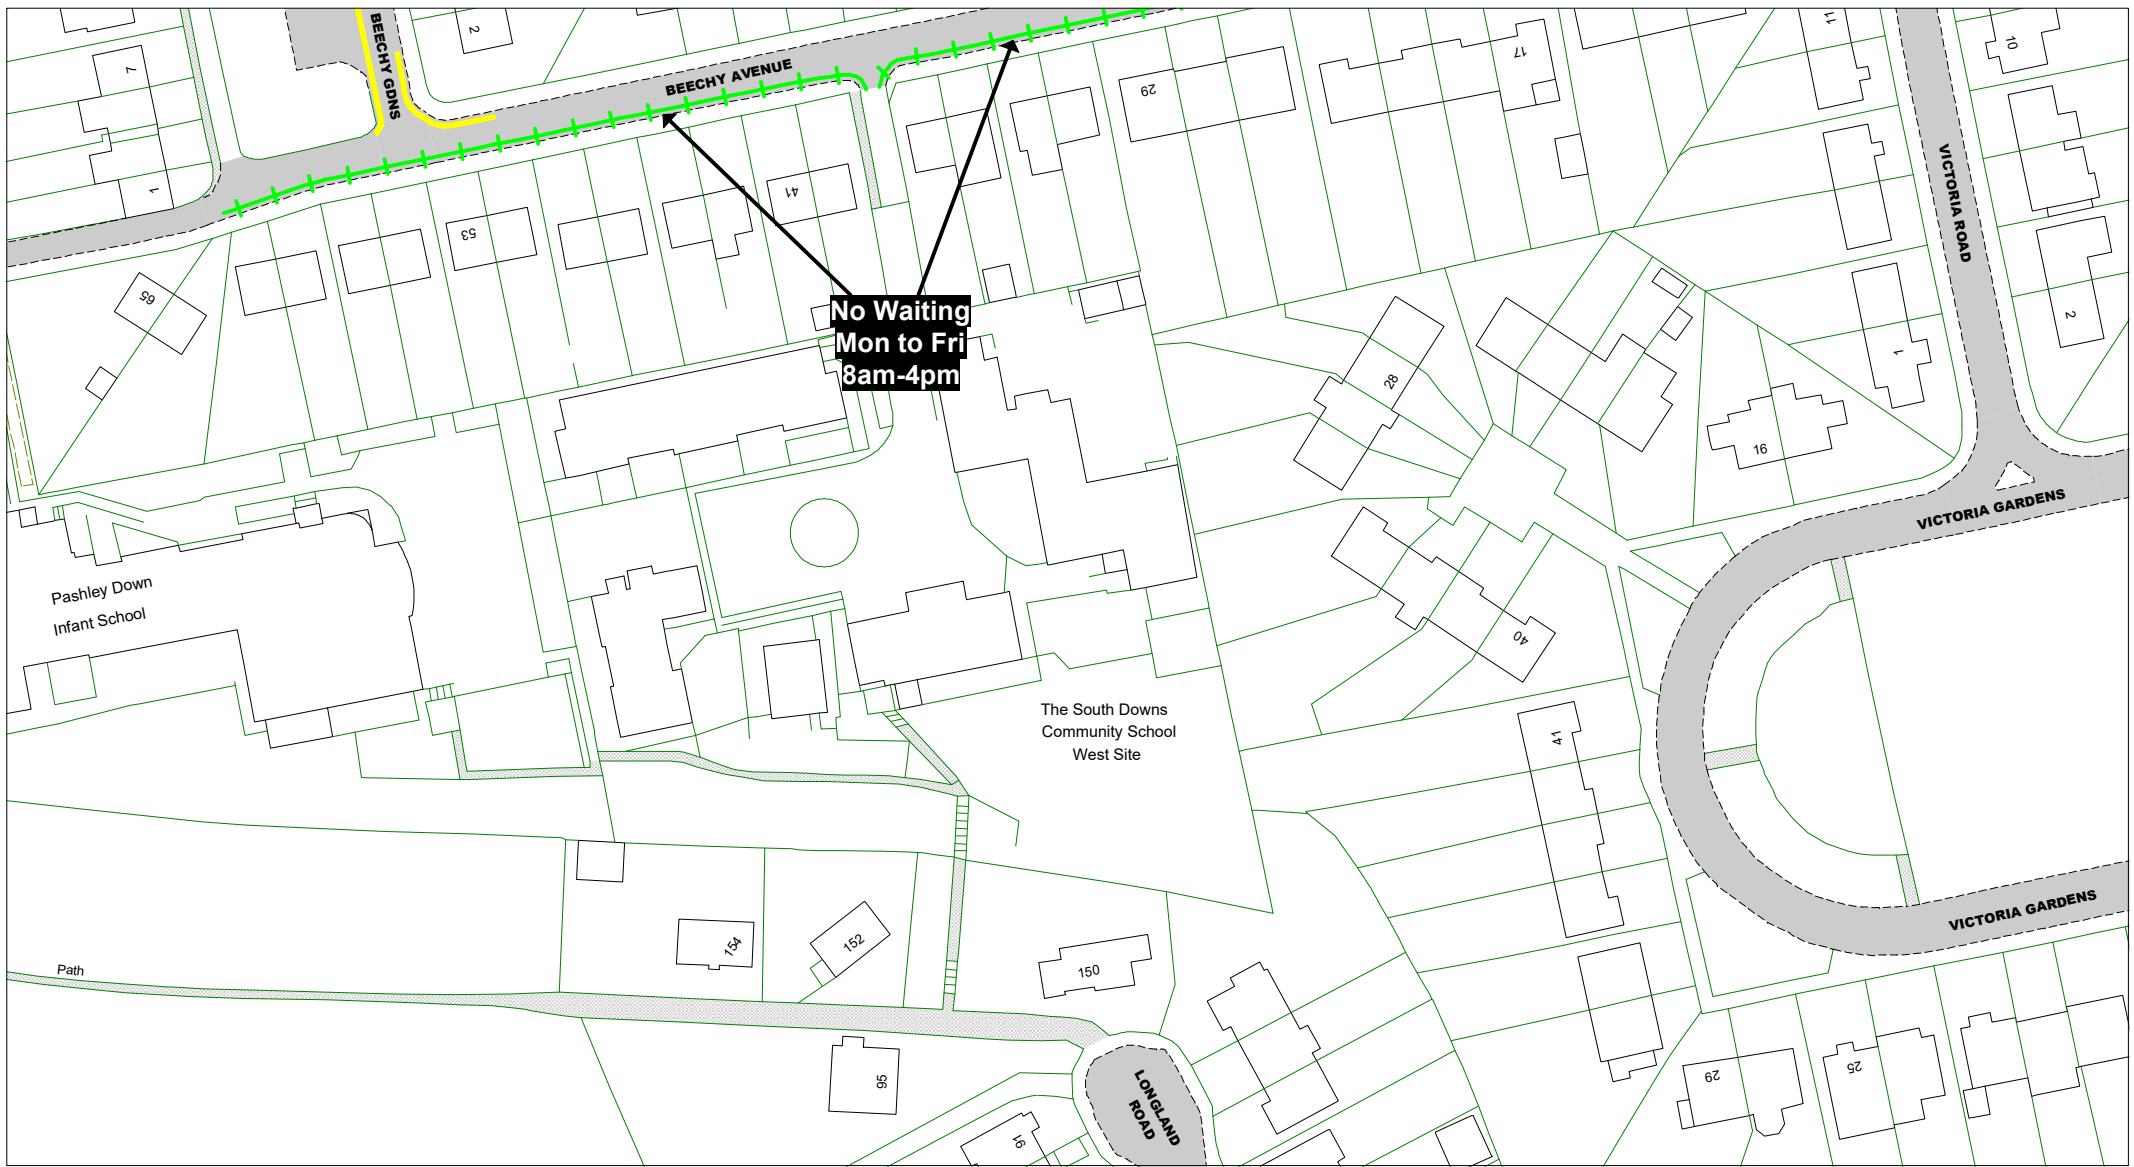

© Crown copyright. All rights reserved
East Sussex County Council
Licence No. 100019601 2020

The East Sussex (Eastbourne)
(Parking Places and Waiting,
No Stopping and Loading
Restrictions)
Traffic Regulation Order 2021

Area C

Key to Labels

- **ABCD** Proposed Permanent TRO restriction
- **ABCD** Non TRO item

Key to TRO Restriction Types

- No Waiting at Any Time
- No Waiting
- No Loading at Any Time
- No Loading
- Pay and Display
- Permit Holders Only
- Permit Holders or Pay and Display
- Resident Permit Holders Only
- Time Limited
- Permit Holders or Time Limited
- Disabled Badge Holders Only
- Ambulances Only
- Doctors Only
- Motorcycles Only
- Loading/ Unloading Only
- Taxi Only
- Loading/ Unloading Only and Taxi Only
- Bus Stop/ Stand Clearway
- Buses Only
- No Stopping on Footway or Verge
- No Stopping On Entrance Markings
- No Waiting Vehicles over 5 tonnes gross weight
- Pedestrian Crossing (controlled area)
- Pedestrian Crossing Point
- Bus Stop/ Stand Clearway

Key to Non TRO Items

Adjacent Map Tile

- **OA169**
- **OB170**
- **OC169**

SCALE	1 : 1000
DATE	15/12/2020

Tile Ref: OB169
Revision: 0