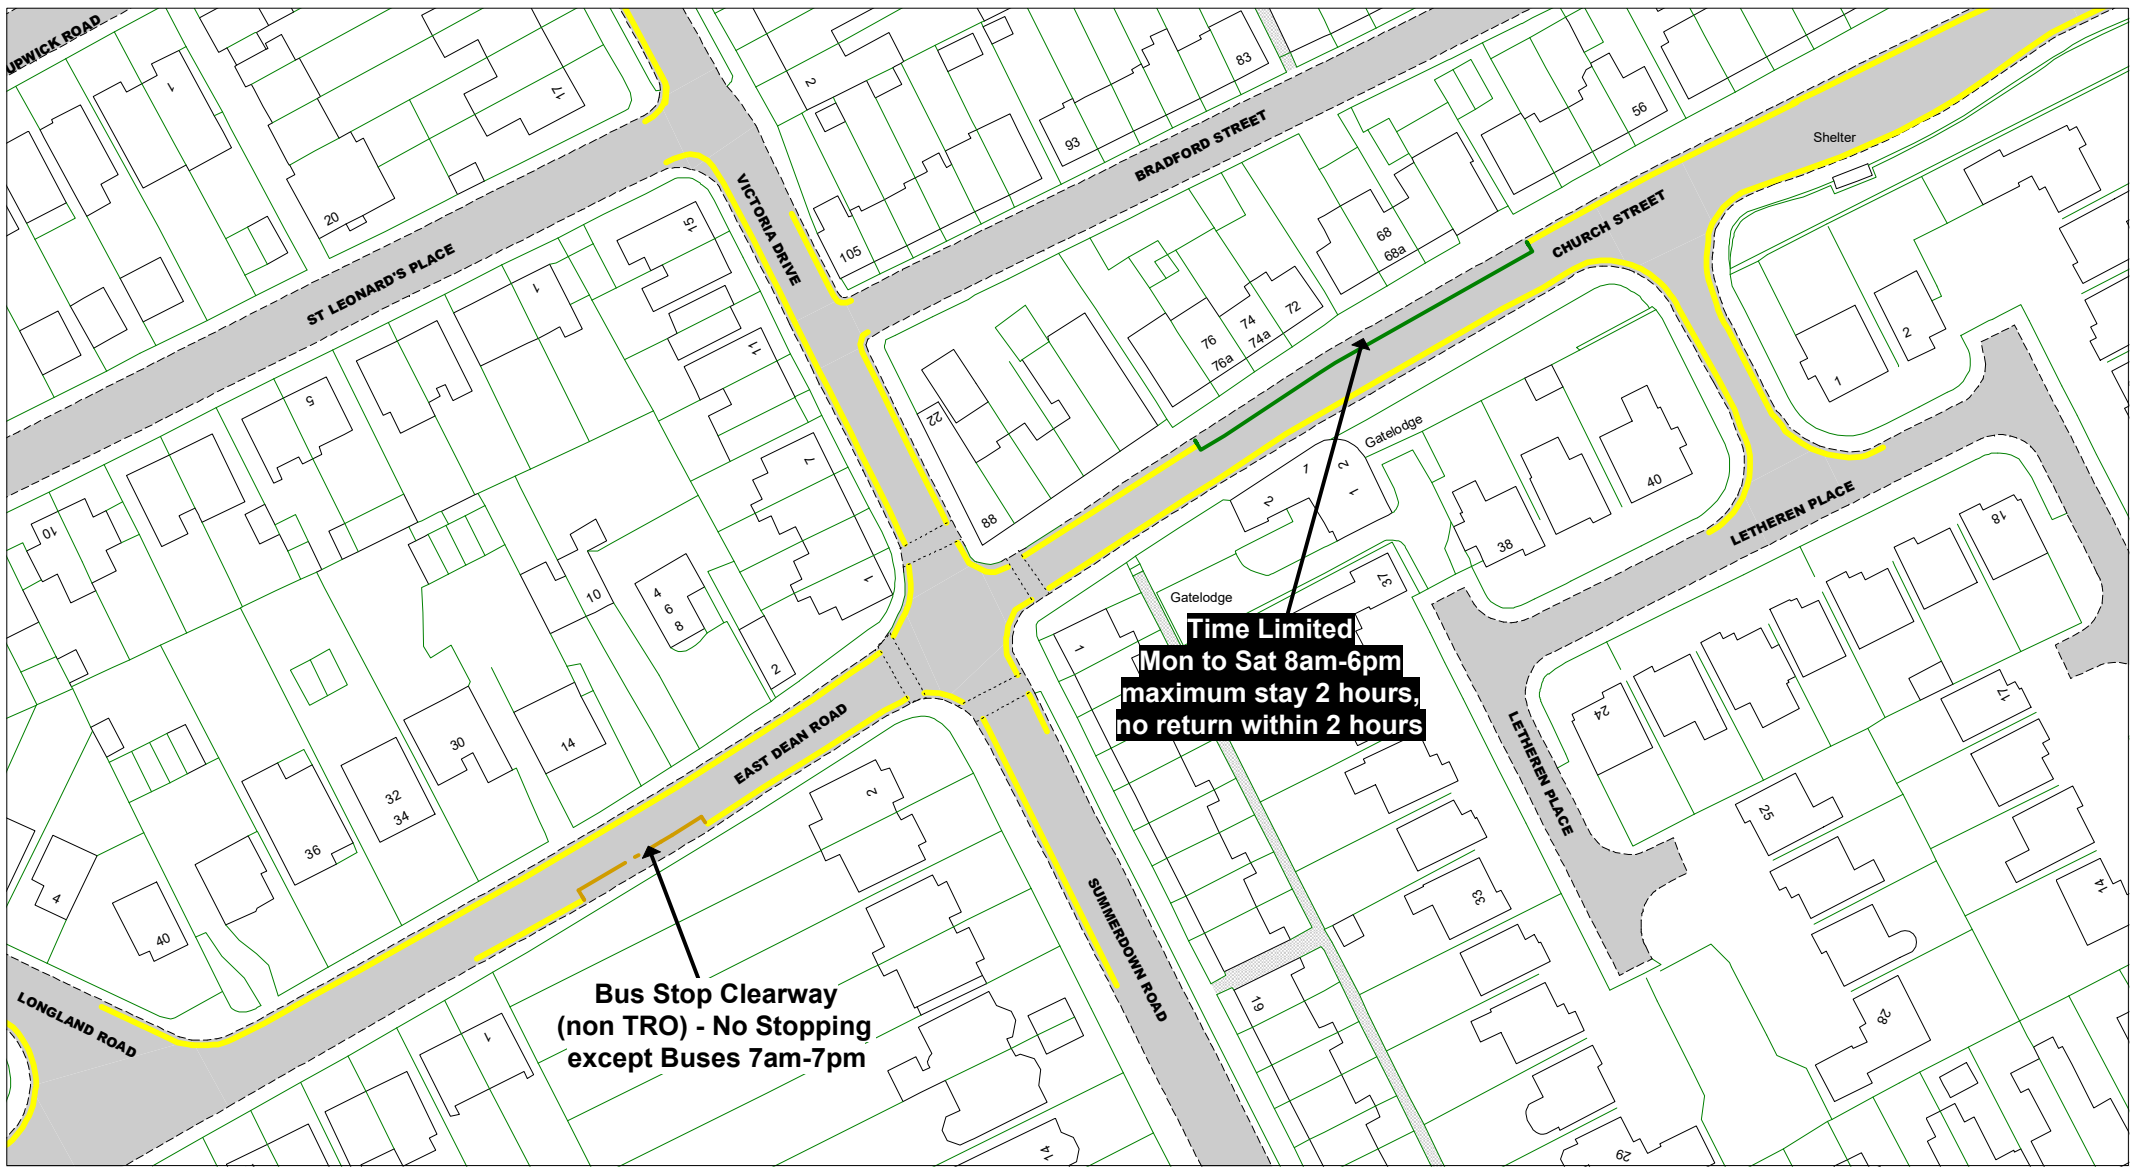

**Key to Non TRO Items**

**Adjacent Map Tile**

**OE170**

**OF171**

**OG170**

SCALE 1 : 1000  
 DATE 15/12/2020

Tile Ref: OF170  
 Revision: 0

© Crown copyright. All rights reserved  
 East Sussex County Council  
 Licence No. 100019601 2020