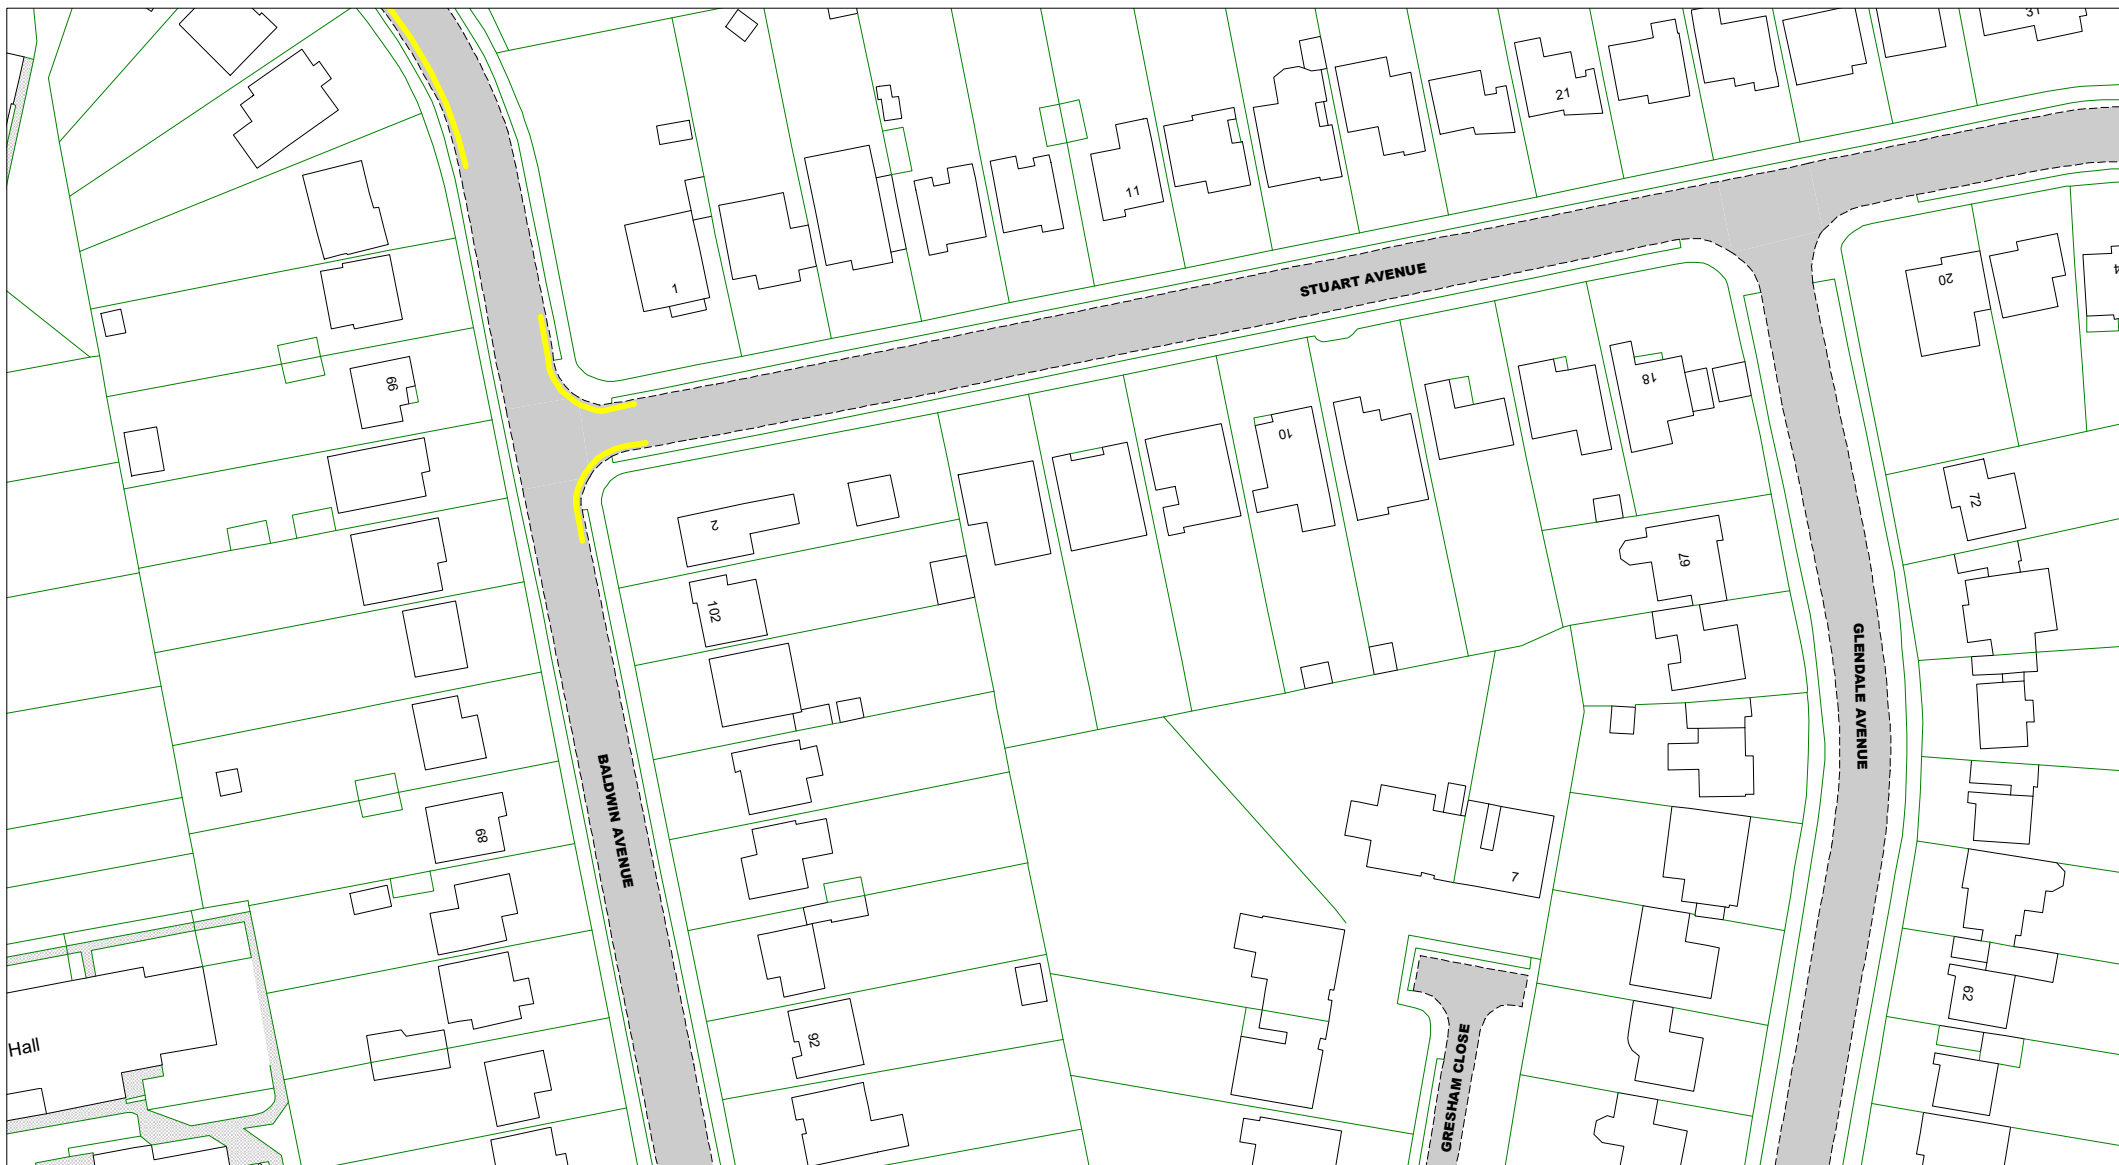

© Crown copyright. All rights reserved
East Sussex County Council
Licence No. 100019601 2020

East Sussex
County Council

The East Sussex (Eastbourne)
(Parking Places and Waiting,
No Stopping and Loading
Restrictions)
Traffic Regulation Order 2021

Area C

Key to Labels

- **ABCD** Proposed Permanent TRO restriction
- **ABCD** Non TRO item

Key to TRO Restriction Types

- No Waiting at Any Time
- No Waiting
- No Loading at Any Time
- No Loading
- Pay and Display
- Permit Holders Only
- Permit Holders or Pay and Display
- Resident Permit Holders Only
- Time Limited
- Permit Holders or Time Limited
- Disabled Badge Holders Only
- Ambulances Only
- Doctors Only
- Motorcycles Only
- Loading/ Unloading Only
- Taxi Only
- Loading/ Unloading Only and Taxi Only
- Bus Stop/ Stand Clearway
- Buses Only
- No Stopping on Footway or Verge
- No Stopping On Entrance Markings
- No Waiting over 5 tonnes gross weight
- Pedestrian Crossing (controlled area)
- Pedestrian Crossing Point
- Bus Stop/ Stand Clearway

Key to Non TRO Items

Adjacent Map Tile

NV170

NW169

NW171

SCALE 1 : 1000

DATE 15/12/2020

Tile Ref: NW170
Revision: 0