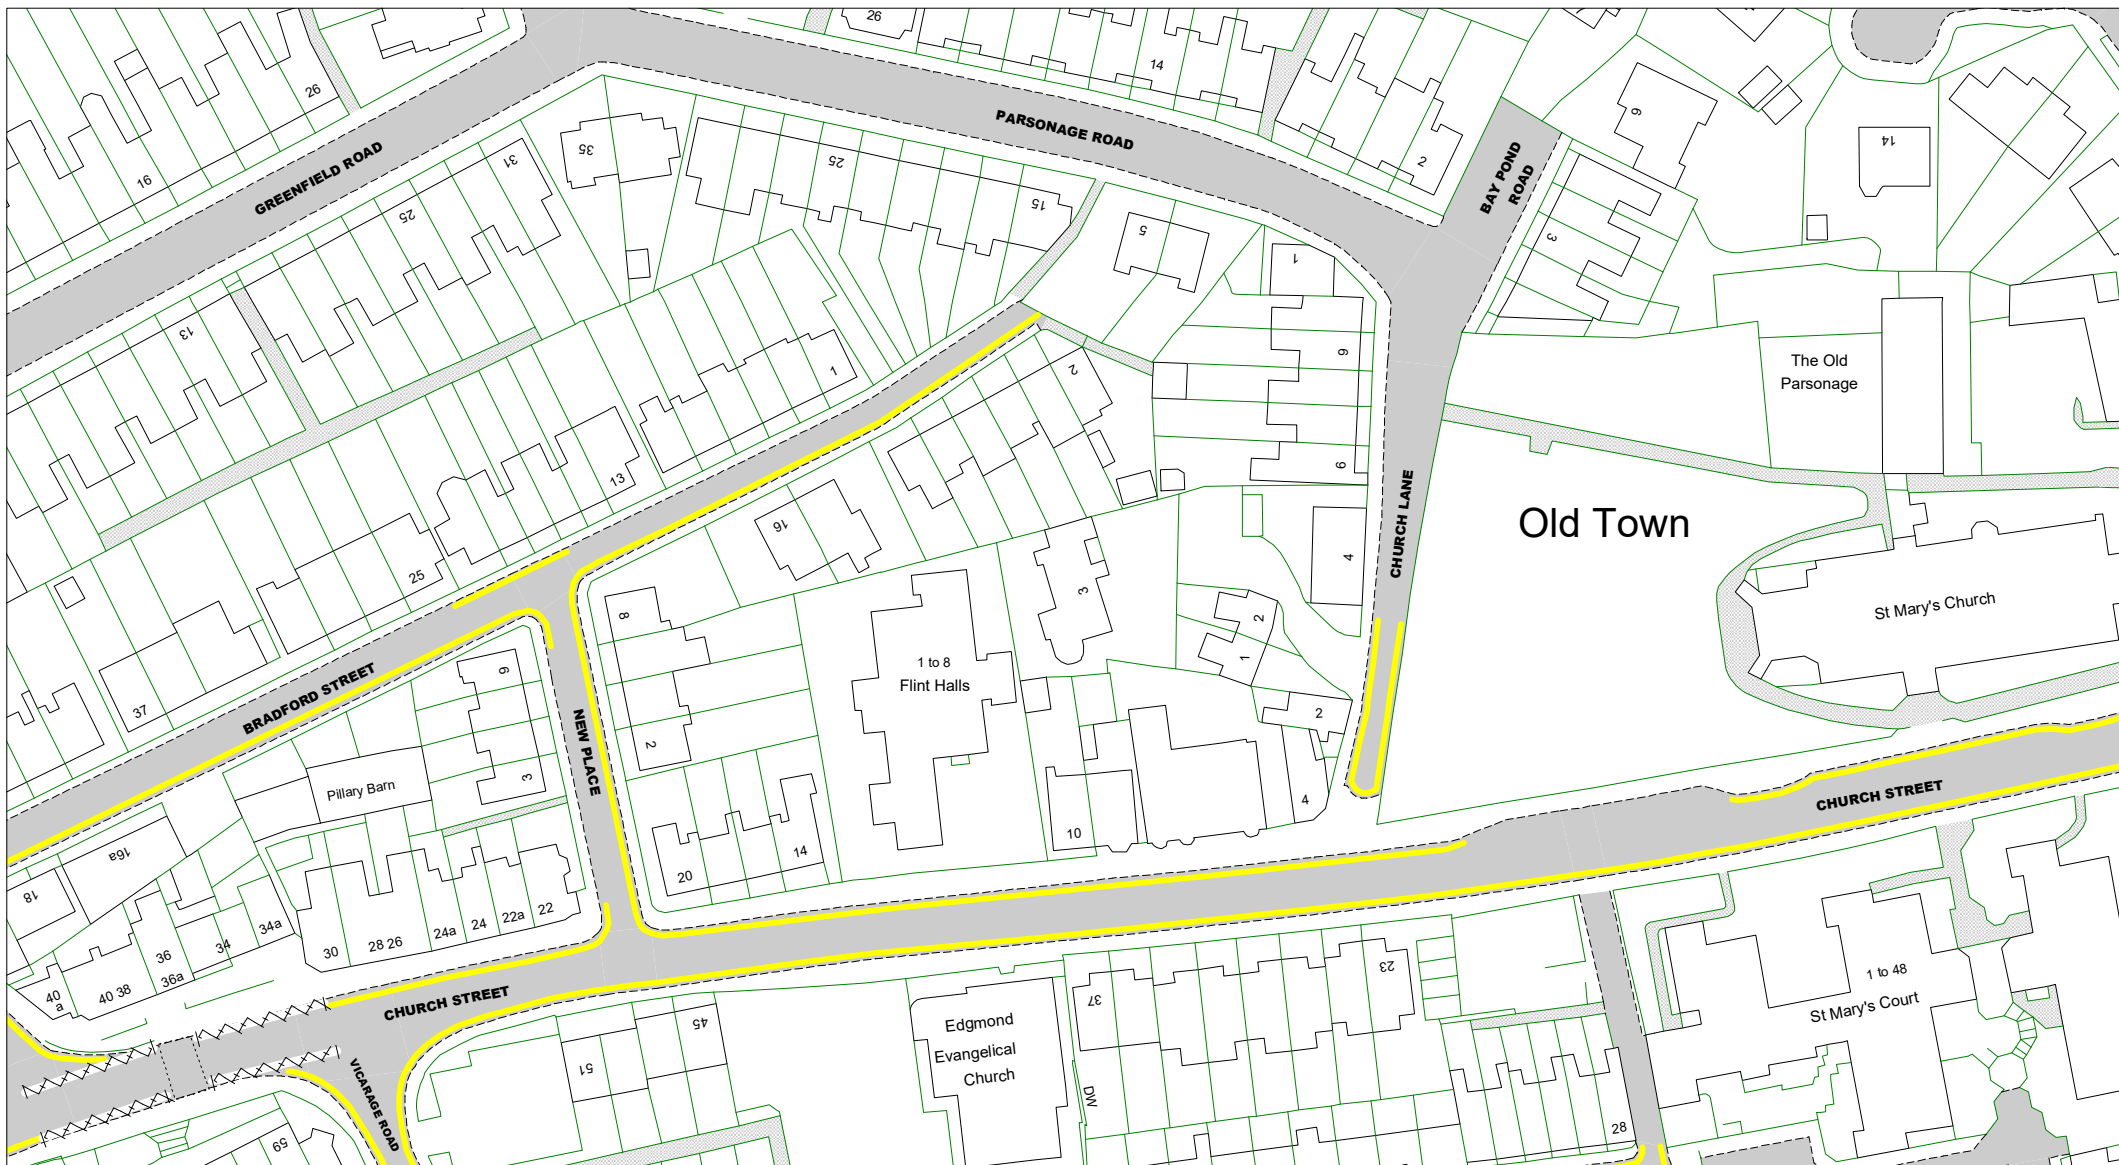

© Crown copyright. All rights reserved
East Sussex County Council
Licence No. 100019601 2020

East Sussex
County Council

The East Sussex (Eastbourne)
(Parking Places and Waiting,
No Stopping and Loading
Restrictions)
Traffic Regulation Order 2021

Area C

Key to Labels

- **ABCD** Proposed Permanent TRO restriction
- **ABCD** Non TRO item

Key to TRO Restriction Types

- No Waiting at Any Time
- No Waiting
- No Loading at Any Time
- No Loading
- Pay and Display
- Permit Holders Only
- Permit Holders or Pay and Display
- Resident Permit Holders Only
- Time Limited
- Permit Holders or Time Limited
- Disabled Badge Holders Only
- Ambulances Only
- Doctors Only
- Motorcycles Only
- Loading/ Unloading Only
- Taxi Only
- Loading/ Unloading Only and Taxi Only
- Bus Stop/ Stand Clearway
- Buses Only
- No Stopping on Footway or Verge
- No Stopping On Entrance Markings
- No Waiting Vehicles over 5 tonnes gross weight
- Pedestrian Crossing (controlled area)
- Pedestrian Crossing Point
- Bus Stop/ Stand Clearway

Key to Non TRO Items

- Pedestrian Crossing (controlled area)
- Pedestrian Crossing Point
- Bus Stop/ Stand Clearway

Adjacent Map Tile

OD172

OE171

OE173

OF172

SCALE 1 : 1000

DATE 15/12/2020

Tile Ref: OE172
Revision: 0