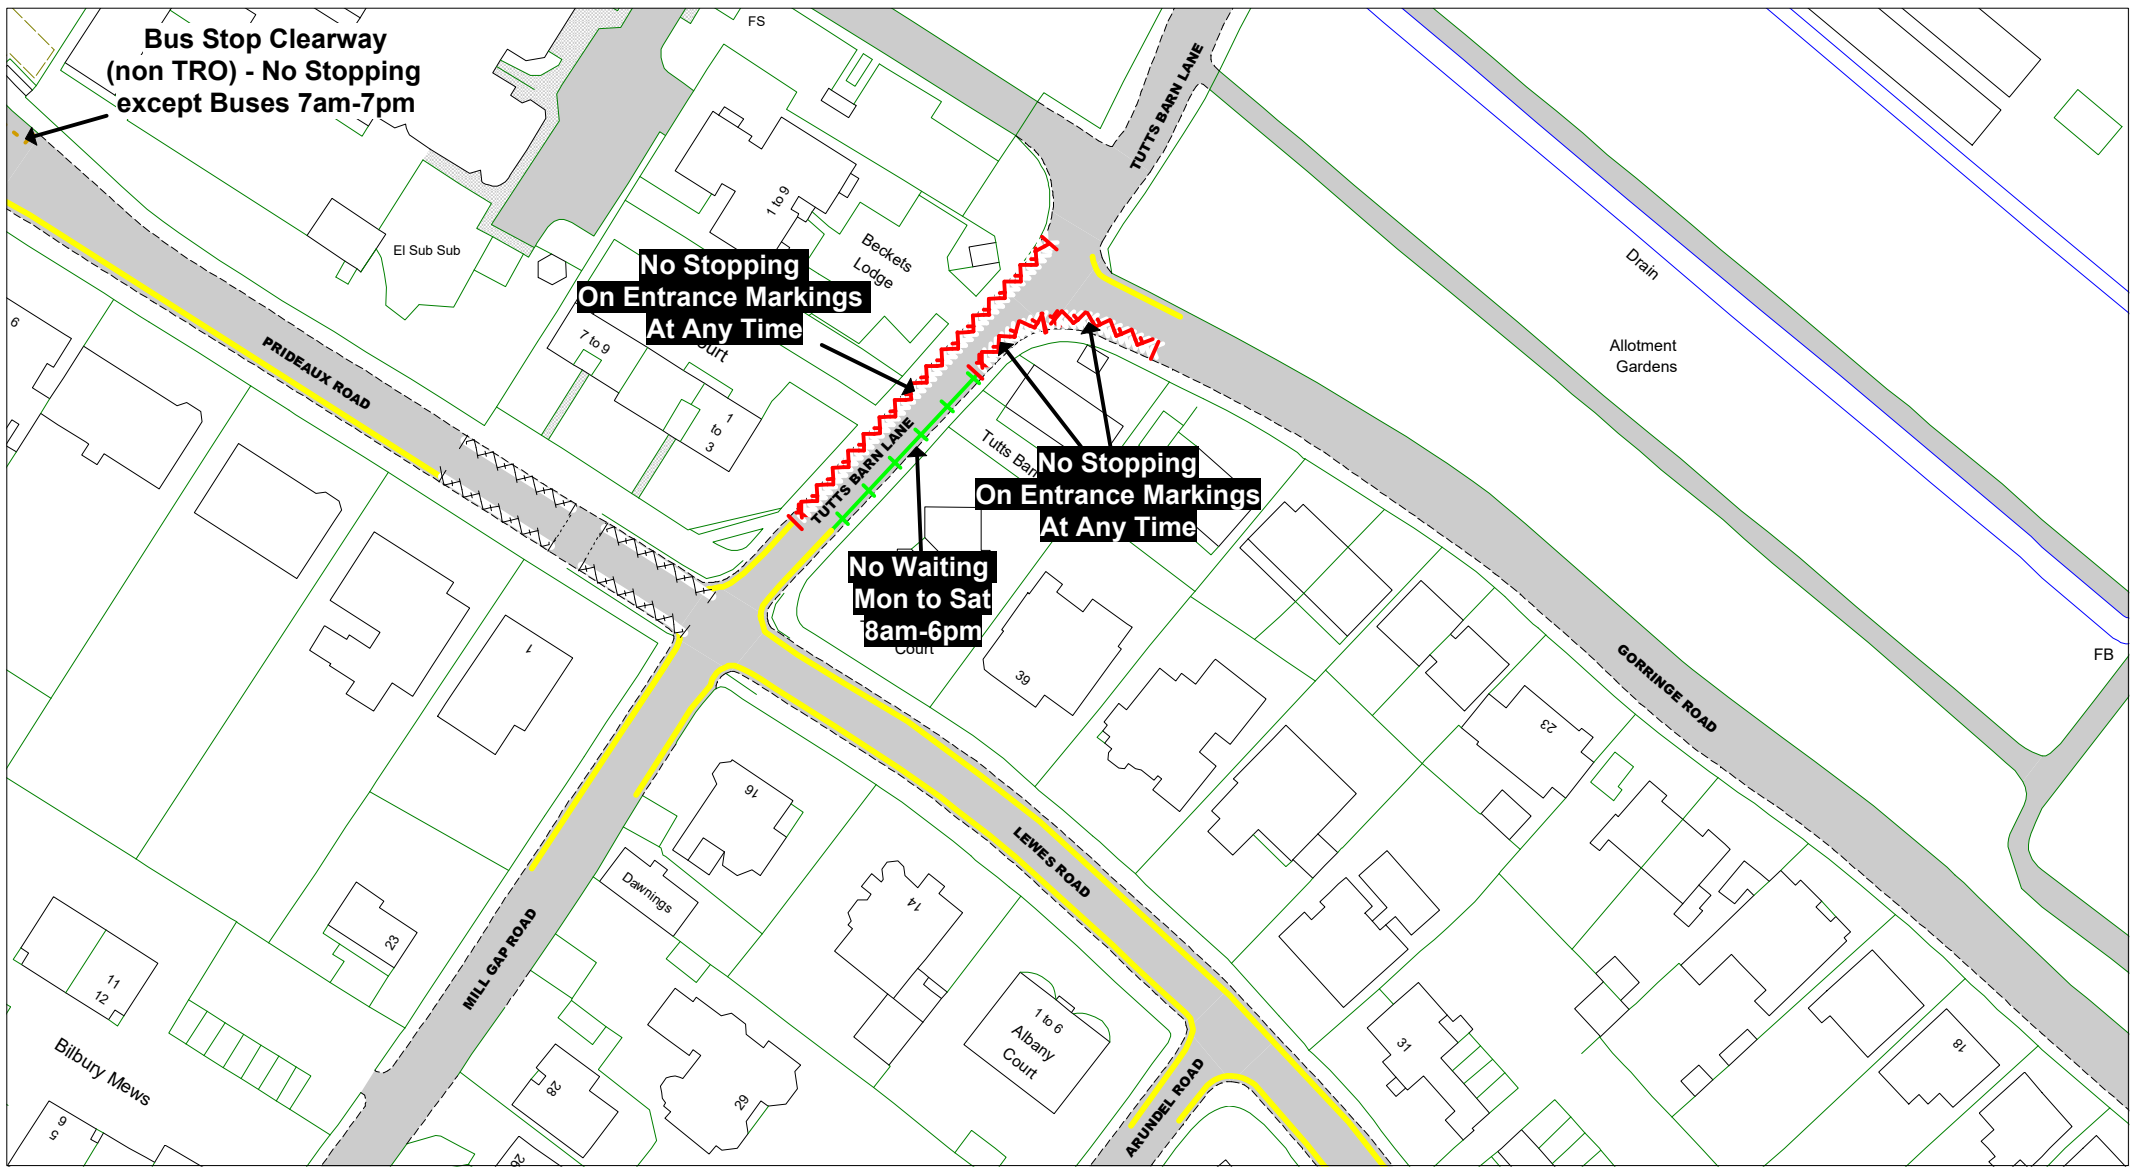

**Key to Non TRO Items**

**Adjacent Map Tile**

**NZ175**

**OA176**

**OB175**

SCALE 1 : 1000

DATE 15/12/2020

Tile Ref: OA175  
 Revision: 0