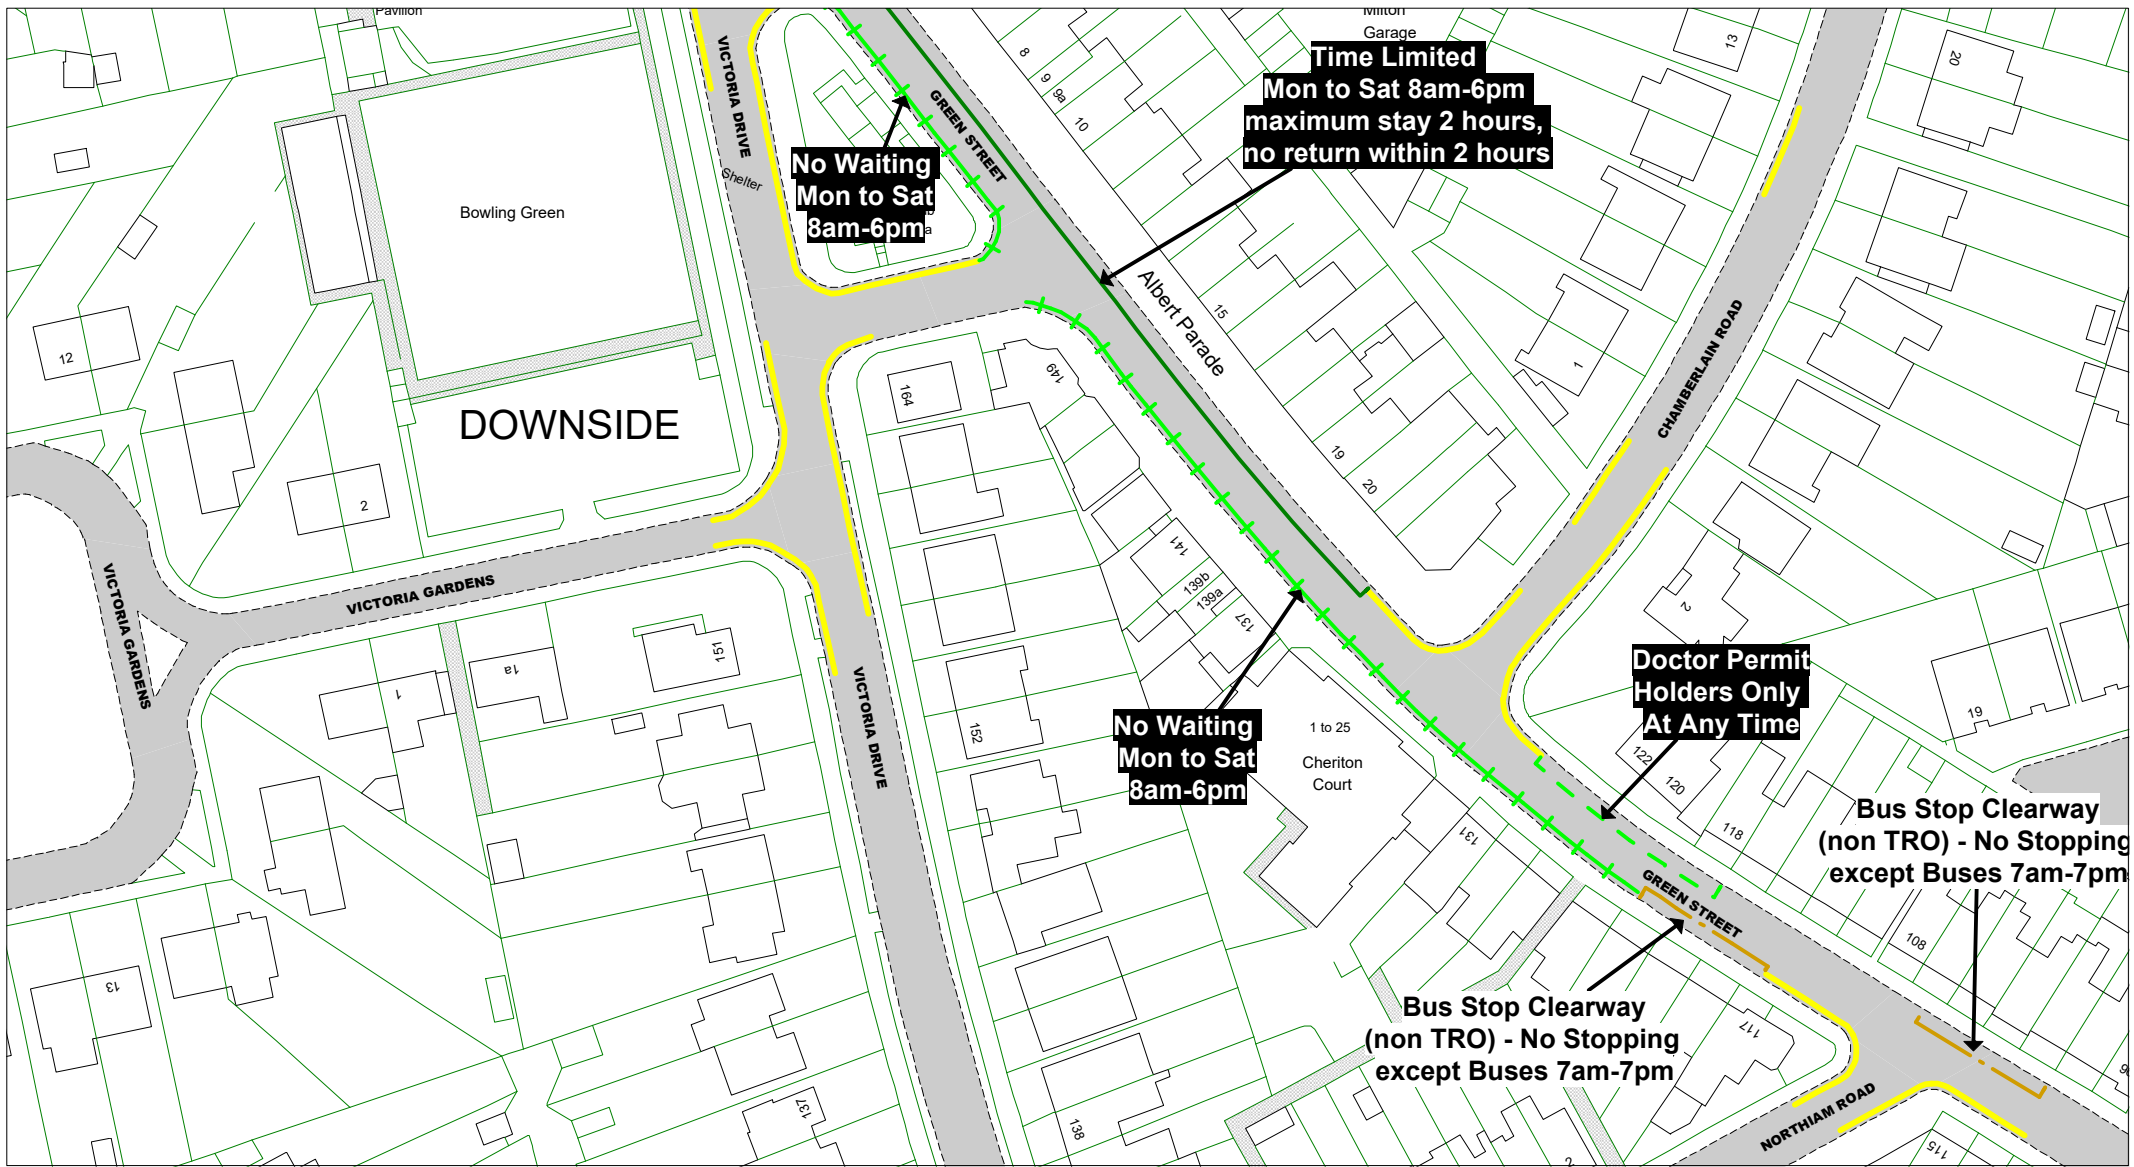

© Crown copyright. All rights reserved
East Sussex County Council
Licence No. 100019601 2020

East Sussex
County Council

The East Sussex (Eastbourne)
(Parking Places and Waiting,
No Stopping and Loading
Restrictions)
Traffic Regulation Order 2021

Area C

Key to Labels

- **ABCD** Proposed Permanent TRO restriction
- **ABCD** Non TRO item

Key to TRO Restriction Types

- No Waiting at Any Time
- No Waiting
- No Loading at Any Time
- No Loading
- Pay and Display
- Permit Holders Only
- Permit Holders or Pay and Display
- Resident Permit Holders Only
- Time Limited
- Permit Holders or Time Limited

- Disabled Badge Holders Only
- Ambulances Only
- Doctors Only
- Motorcycles Only
- Loading/ Unloading Only
- Taxi Only
- Loading/ Unloading Only and Taxi Only
- Bus Stop/ Stand Clearway
- Buses Only
- No Stopping on Footway or Verge
- No Stopping On Entrance Markings
- No Waiting Vehicles over 5 tonnes gross weight
- Pedestrian Crossing (controlled area)
- Pedestrian Crossing Point
- Bus Stop/ Stand Clearway

Key to Non TRO Items

Adjacent Map Tile

- OA170
- OB169
- OB171
- OC170

SCALE	1 : 1000
DATE	15/12/2020
Tile Ref: OB170	
Revision: 0