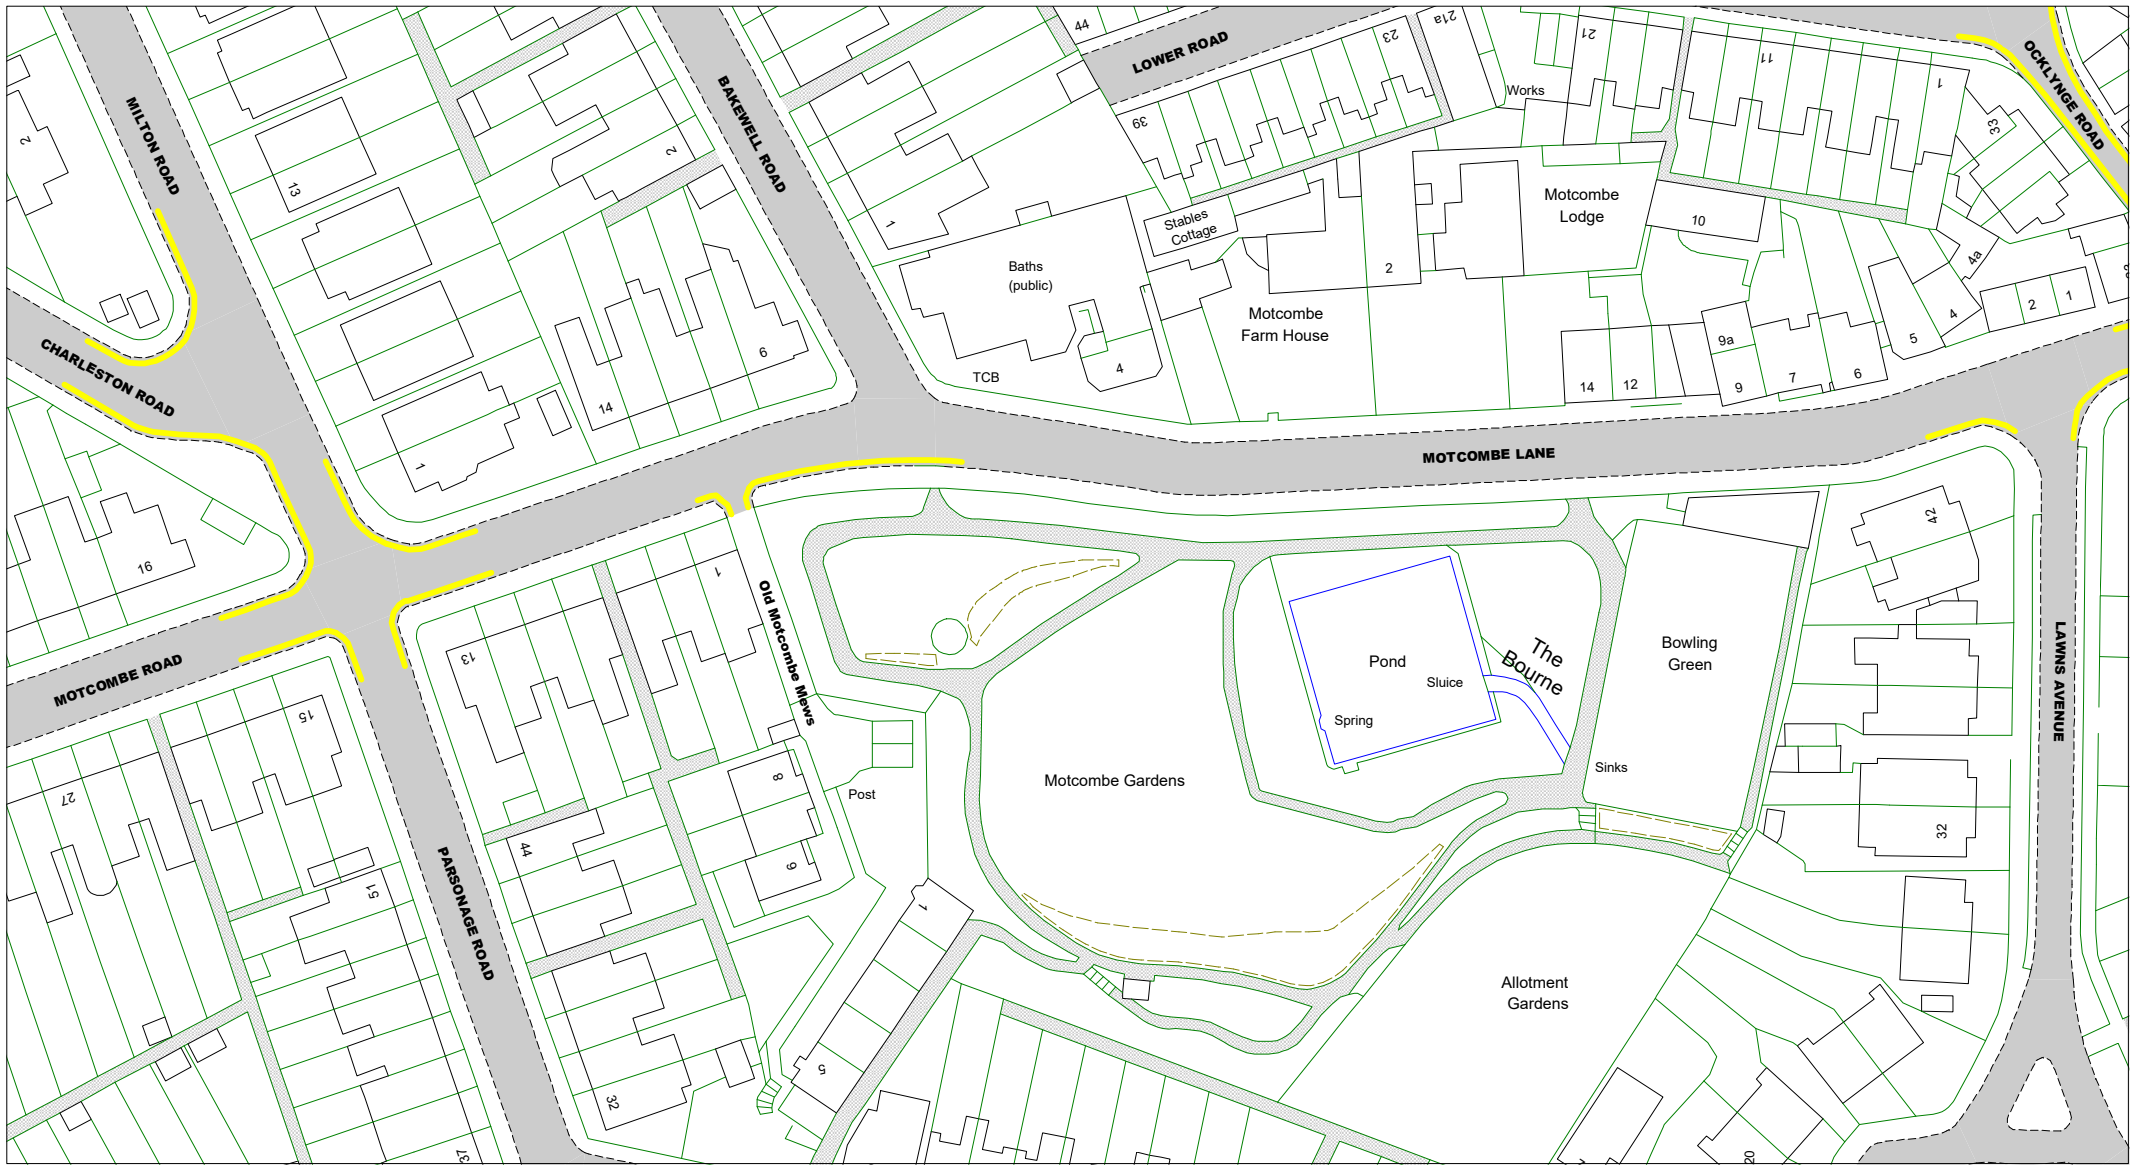

© Crown copyright. All rights reserved
East Sussex County Council
Licence No. 100019601 2020

The East Sussex (Eastbourne)
(Parking Places and Waiting,
No Stopping and Loading
Restrictions)
Traffic Regulation Order 2021

Area C

Key to Labels

- **ABCD** Proposed Permanent TRO restriction
- **ABCD** Non TRO item

Key to TRO Restriction Types

- No Waiting at Any Time
- No Waiting
- No Loading at Any Time
- No Loading
- Pay and Display
- Permit Holders Only
- Permit Holders or Pay and Display
- Resident Permit Holders Only
- Time Limited
- Permit Holders or Time Limited

- Disabled Badge Holders Only
- Ambulances Only
- Doctors Only
- Motorcycles Only
- Loading/ Unloading Only
- Taxi Only
- Loading/ Unloading Only and Taxi Only
- Bus Stop/ Stand Clearway
- Buses Only
- No Stopping on Footway or Verge
- No Stopping On Entrance Markings
- No Waiting Vehicles over 5 tonnes gross weight
- Pedestrian Crossing (controlled area)
- Pedestrian Crossing Point
- Bus Stop/ Stand Clearway

Key to Non TRO Items

Adjacent Map Tile

- **OC172**
- **OD171**
- **OD173**
- **OE172**

SCALE	1 : 1000
DATE	15/12/2020
Tile Ref: OD172	
Revision: 0