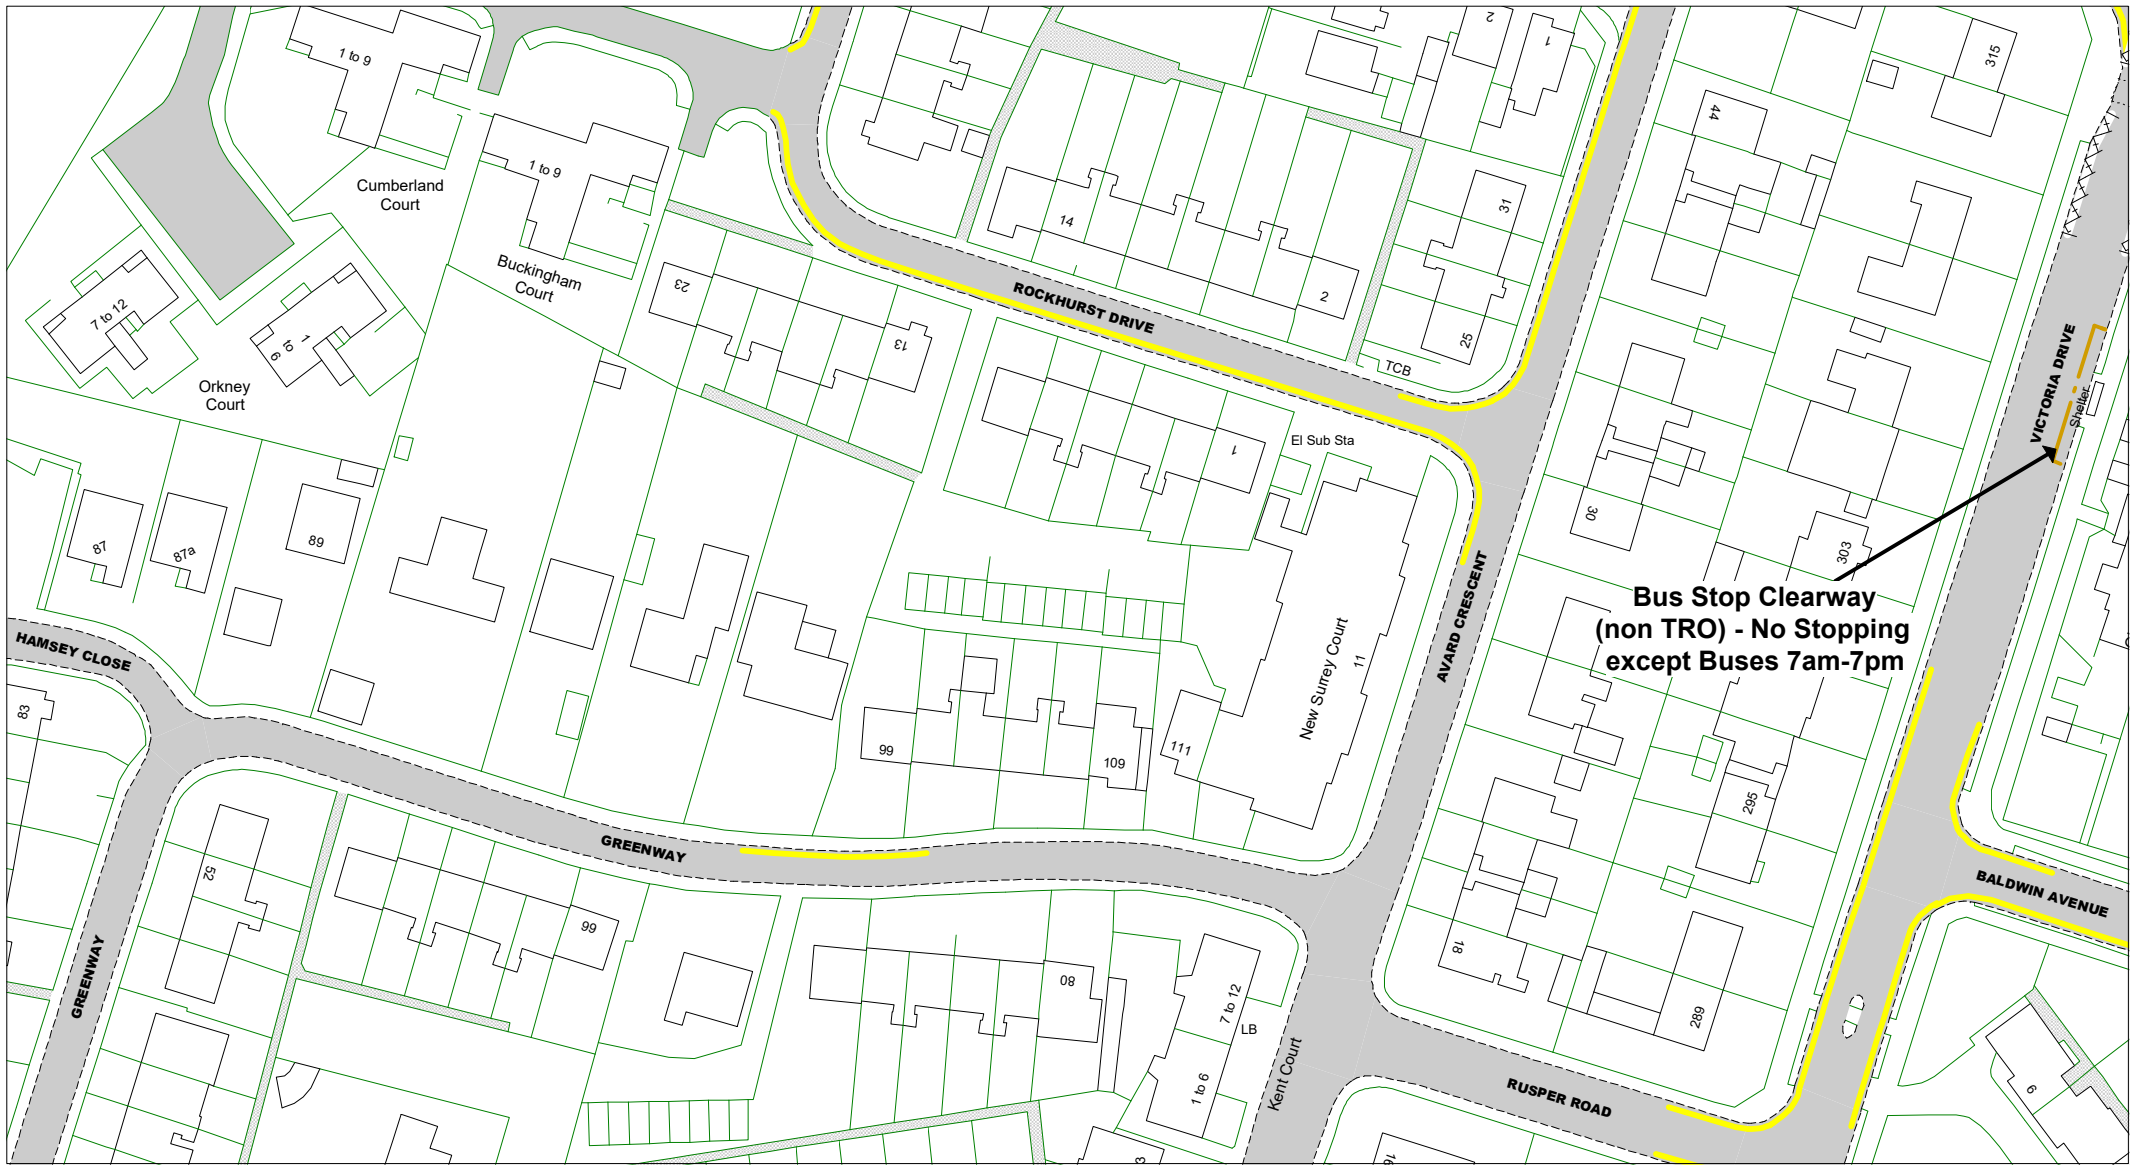

**Key to Non TRO Items**

**Adjacent Map Tile**

▲ **NT173**  
 ◀ **NU172**  
 ▶ **NV173**  
 ▼

SCALE	1 : 1000
DATE	15/12/2020

Tile Ref: NU173  
 Revision: 0

**Bus Stop Clearway  
(non TRO) - No Stopping  
except Buses 7am-7pm**