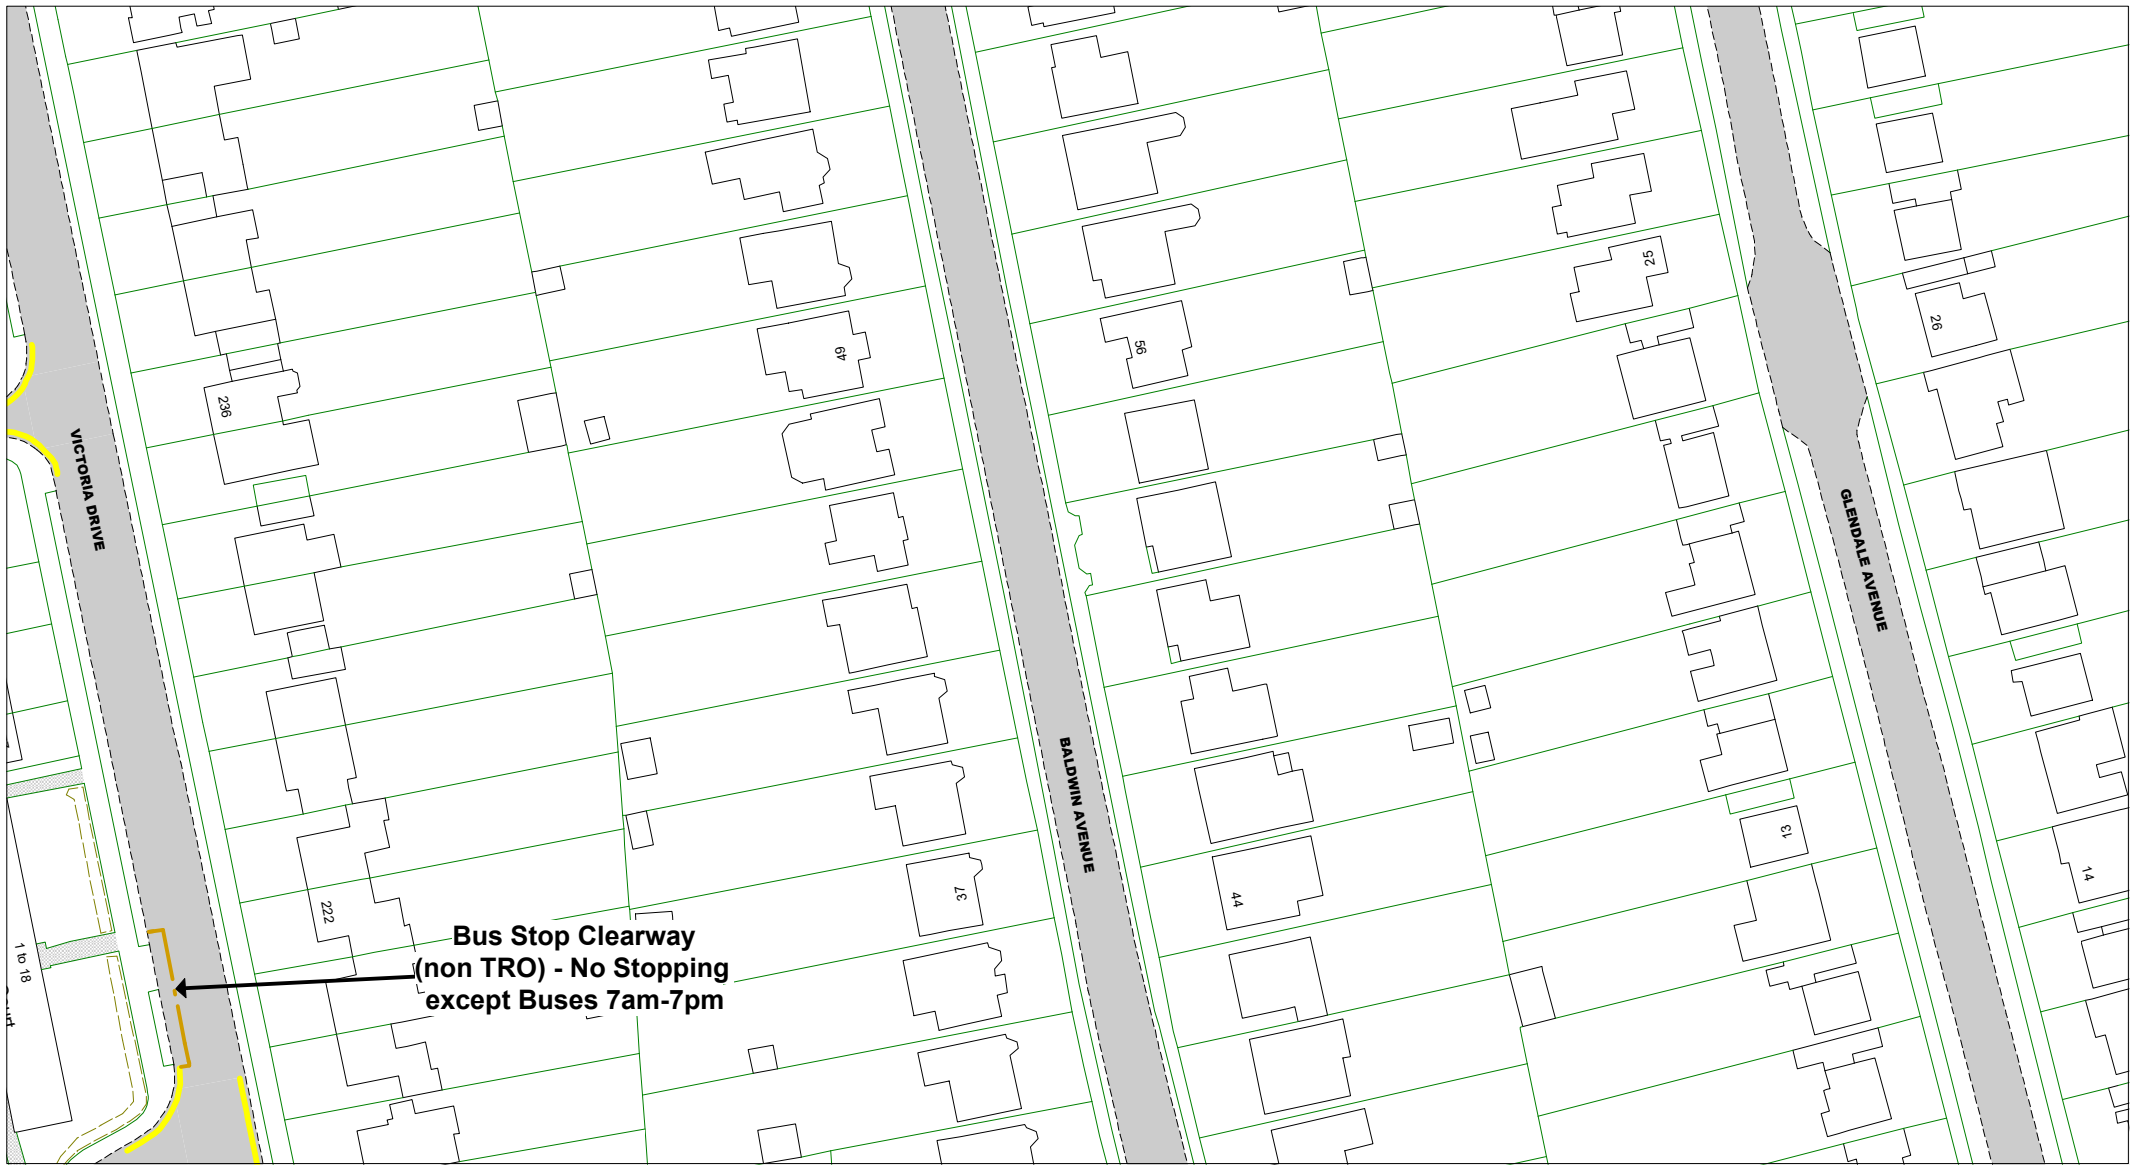

© Crown copyright. All rights reserved
East Sussex County Council
Licence No. 100019601 2020

East Sussex
County Council

The East Sussex (Eastbourne)
(Parking Places and Waiting,
No Stopping and Loading
Restrictions)
Traffic Regulation Order 2021

Area C

Key to Labels

- **ABCD** Proposed Permanent TRO restriction
- **ABCD** Non TRO item

Key to TRO Restriction Types

- No Waiting at Any Time
- No Waiting
- No Loading at Any Time
- No Loading
- Pay and Display
- Permit Holders Only
- Permit Holders or Pay and Display
- Resident Permit Holders Only
- Time Limited
- Permit Holders or Time Limited
- Disabled Badge Holders Only
- Ambulances Only
- Doctors Only
- Motorcycles Only
- Loading/ Unloading Only
- Taxi Only
- Loading/ Unloading Only and Taxi Only
- Bus Stop/ Stand Clearway Buses Only
- No Stopping on Footway or Verge
- No Stopping On Entrance Markings
- No Waiting Vehicles over 5 tonnes gross weight
- Pedestrian Crossing (controlled area)
- Pedestrian Crossing Point
- Bus Stop/ Stand Clearway

Key to Non TRO Items

- Pedestrian Crossing (controlled area)
- Pedestrian Crossing Point
- Bus Stop/ Stand Clearway

Adjacent Map Tile

▲

◀ **NY169**

▶

NZ170 ▼

SCALE	1 : 1000
DATE	15/12/2020
Tile Ref: NY170	
Revision: 0