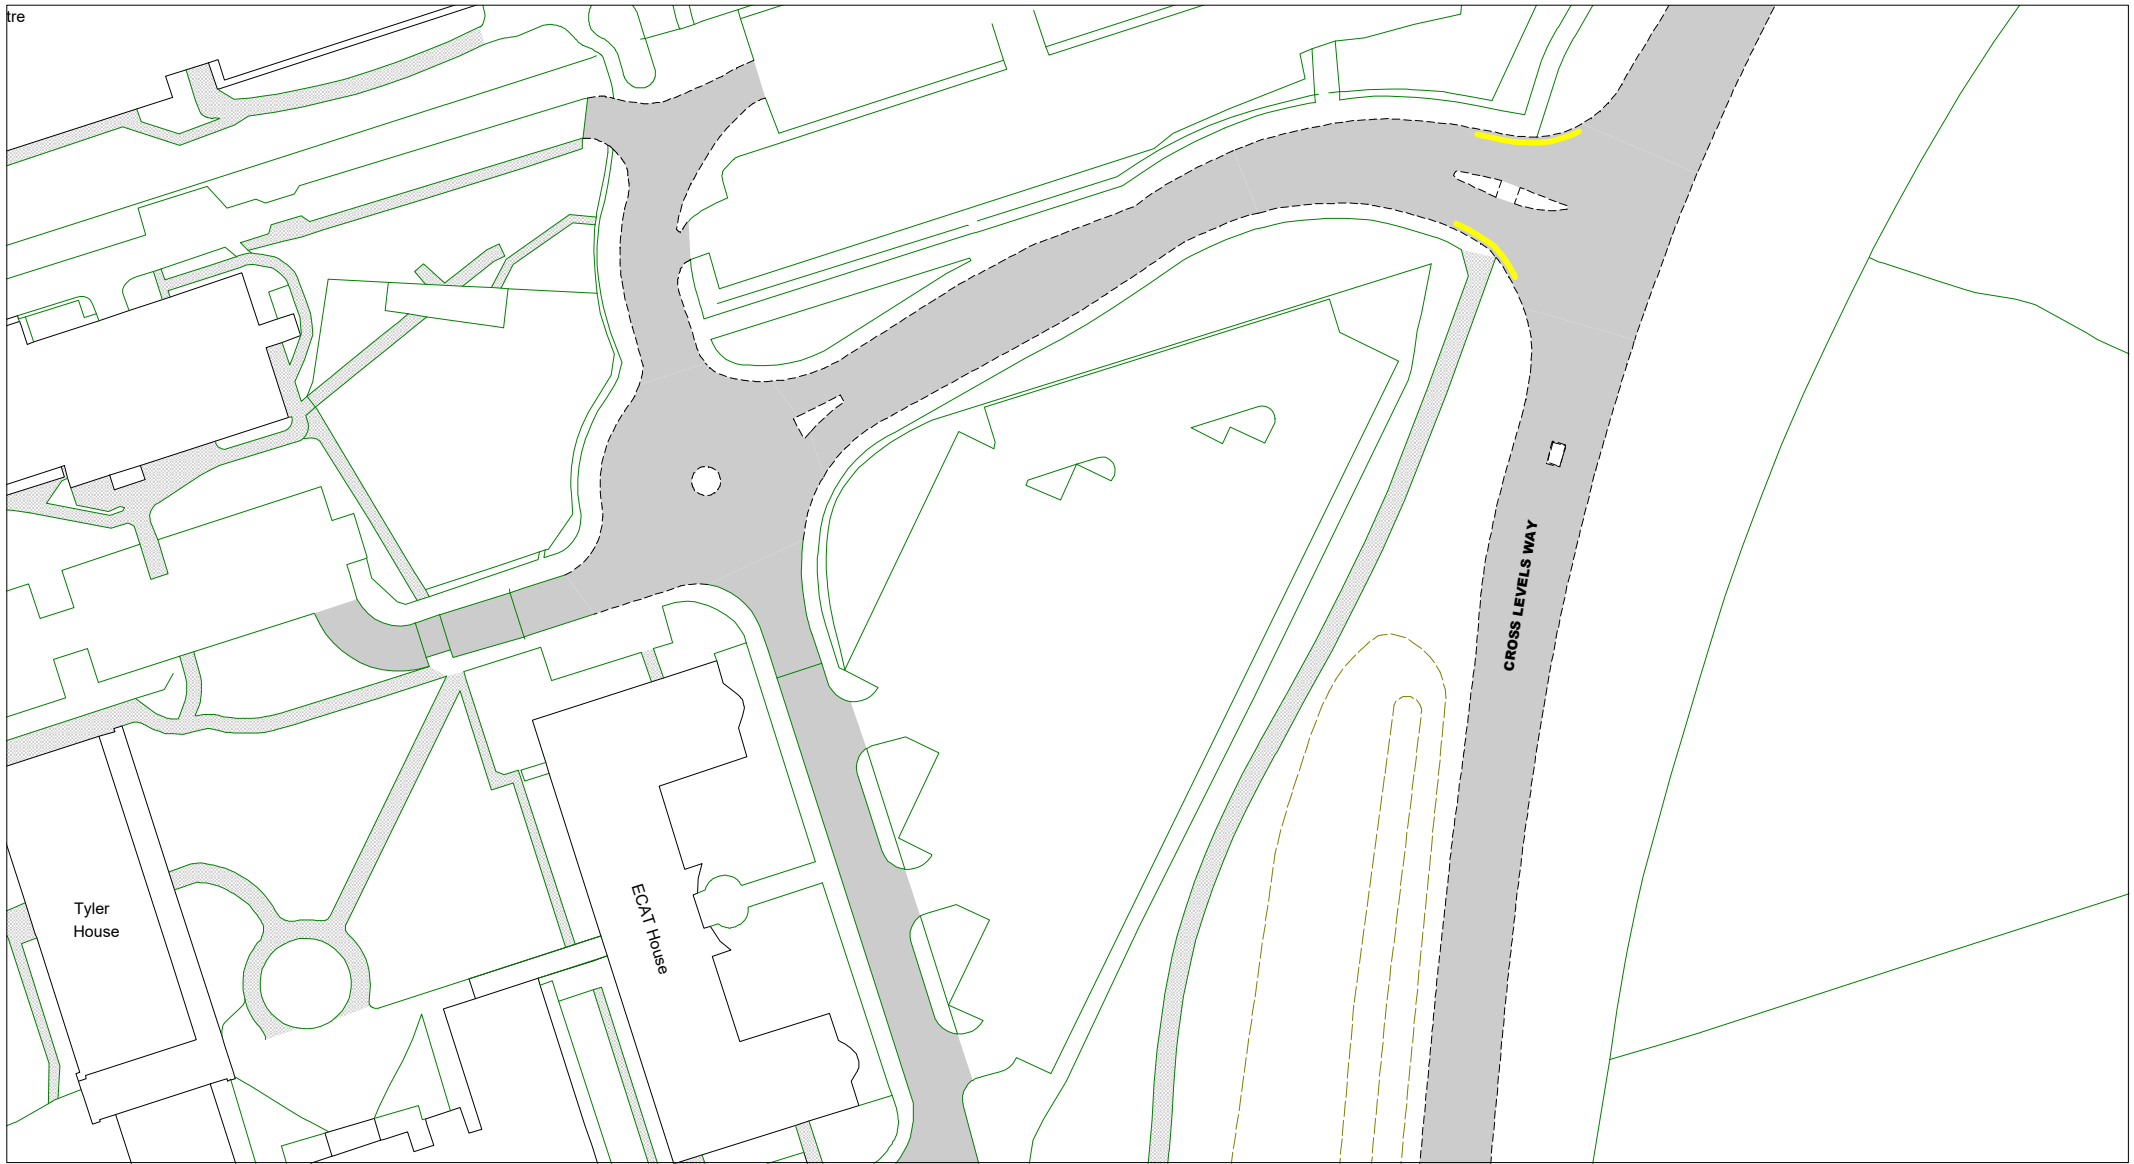

**Key to Non TRO Items**

**Adjacent Map Tile**

- ▲ **NR172**
- ◀ **NS171**
- ▶ **NT172**

SCALE	1 : 1000
DATE	15/12/2020

Tile Ref: NS172  
 Revision: 0

© Crown copyright. All rights reserved  
 East Sussex County Council  
 Licence No. 100019601 2020