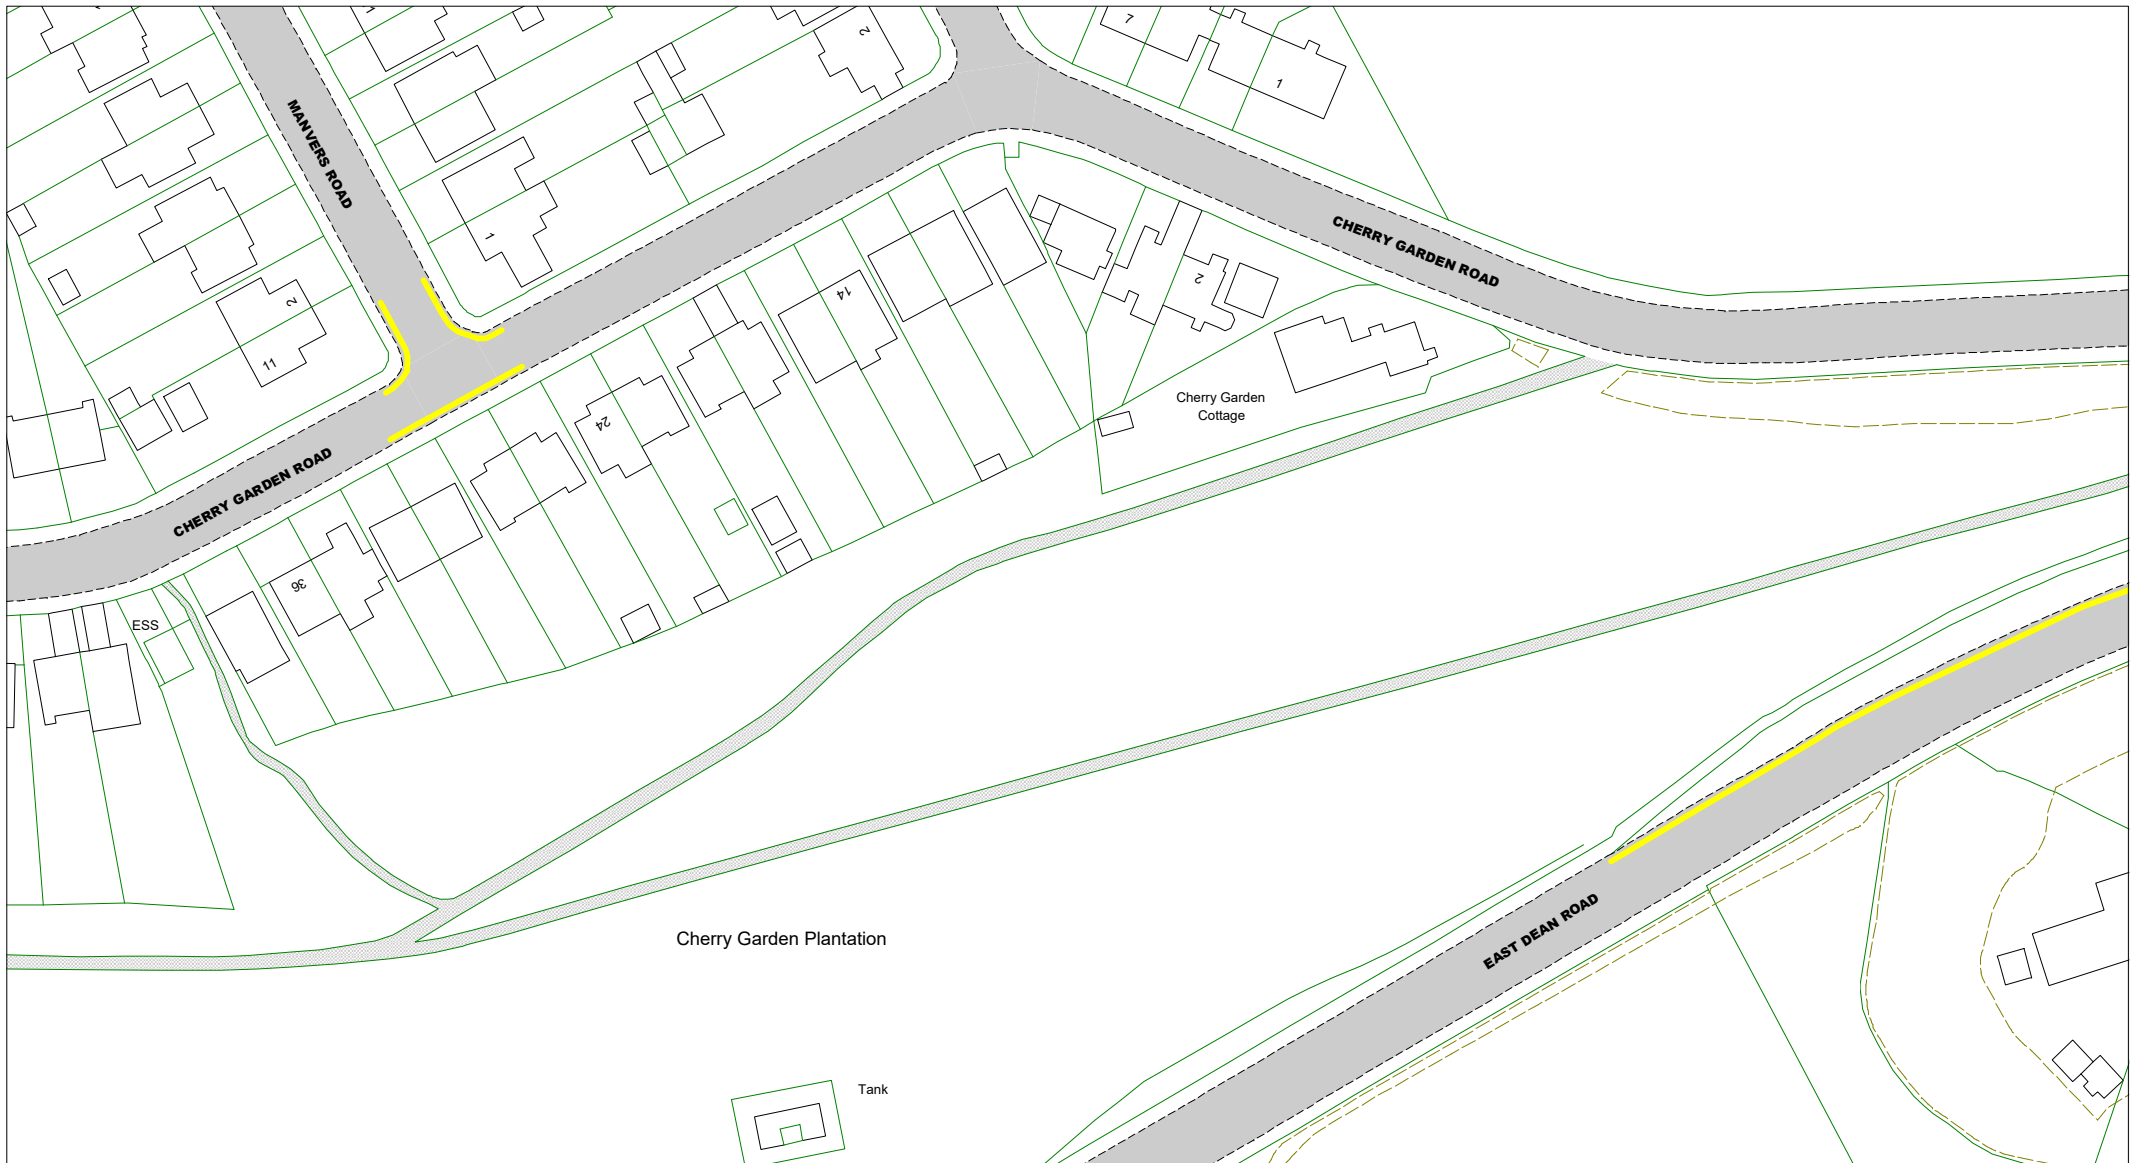

© Crown copyright. All rights reserved
East Sussex County Council
Licence No. 100019601 2020

The East Sussex (Eastbourne)
(Parking Places and Waiting,
No Stopping and Loading
Restrictions)
Traffic Regulation Order 2021

Area C

Key to Labels

- **ABCD** Proposed Permanent TRO restriction
- **ABCD** Non TRO item

Key to TRO Restriction Types

- No Waiting at Any Time
- No Waiting
- No Loading at Any Time
- No Loading
- Pay and Display
- Permit Holders Only
- Permit Holders or Pay and Display
- Resident Permit Holders Only
- Time Limited
- Permit Holders or Time Limited
- Disabled Badge Holders Only
- Ambulances Only
- Doctors Only
- Motorcycles Only
- Loading/ Unloading Only
- Taxi Only
- Loading/ Unloading Only and Taxi Only
- Bus Stop/ Stand Clearway
- Buses Only
- No Stopping on Footway or Verge
- No Stopping On Entrance Markings
- No Waiting Vehicles over 5 tonnes gross weight
- Pedestrian Crossing (controlled area)
- Pedestrian Crossing Point
- Bus Stop/ Stand Clearway

Key to Non TRO Items

Adjacent Map Tile

▲

◀

OG170 ▶

▼

SCALE	1 : 1000
DATE	15/12/2020
Tile Ref: OG169	
Revision: 0