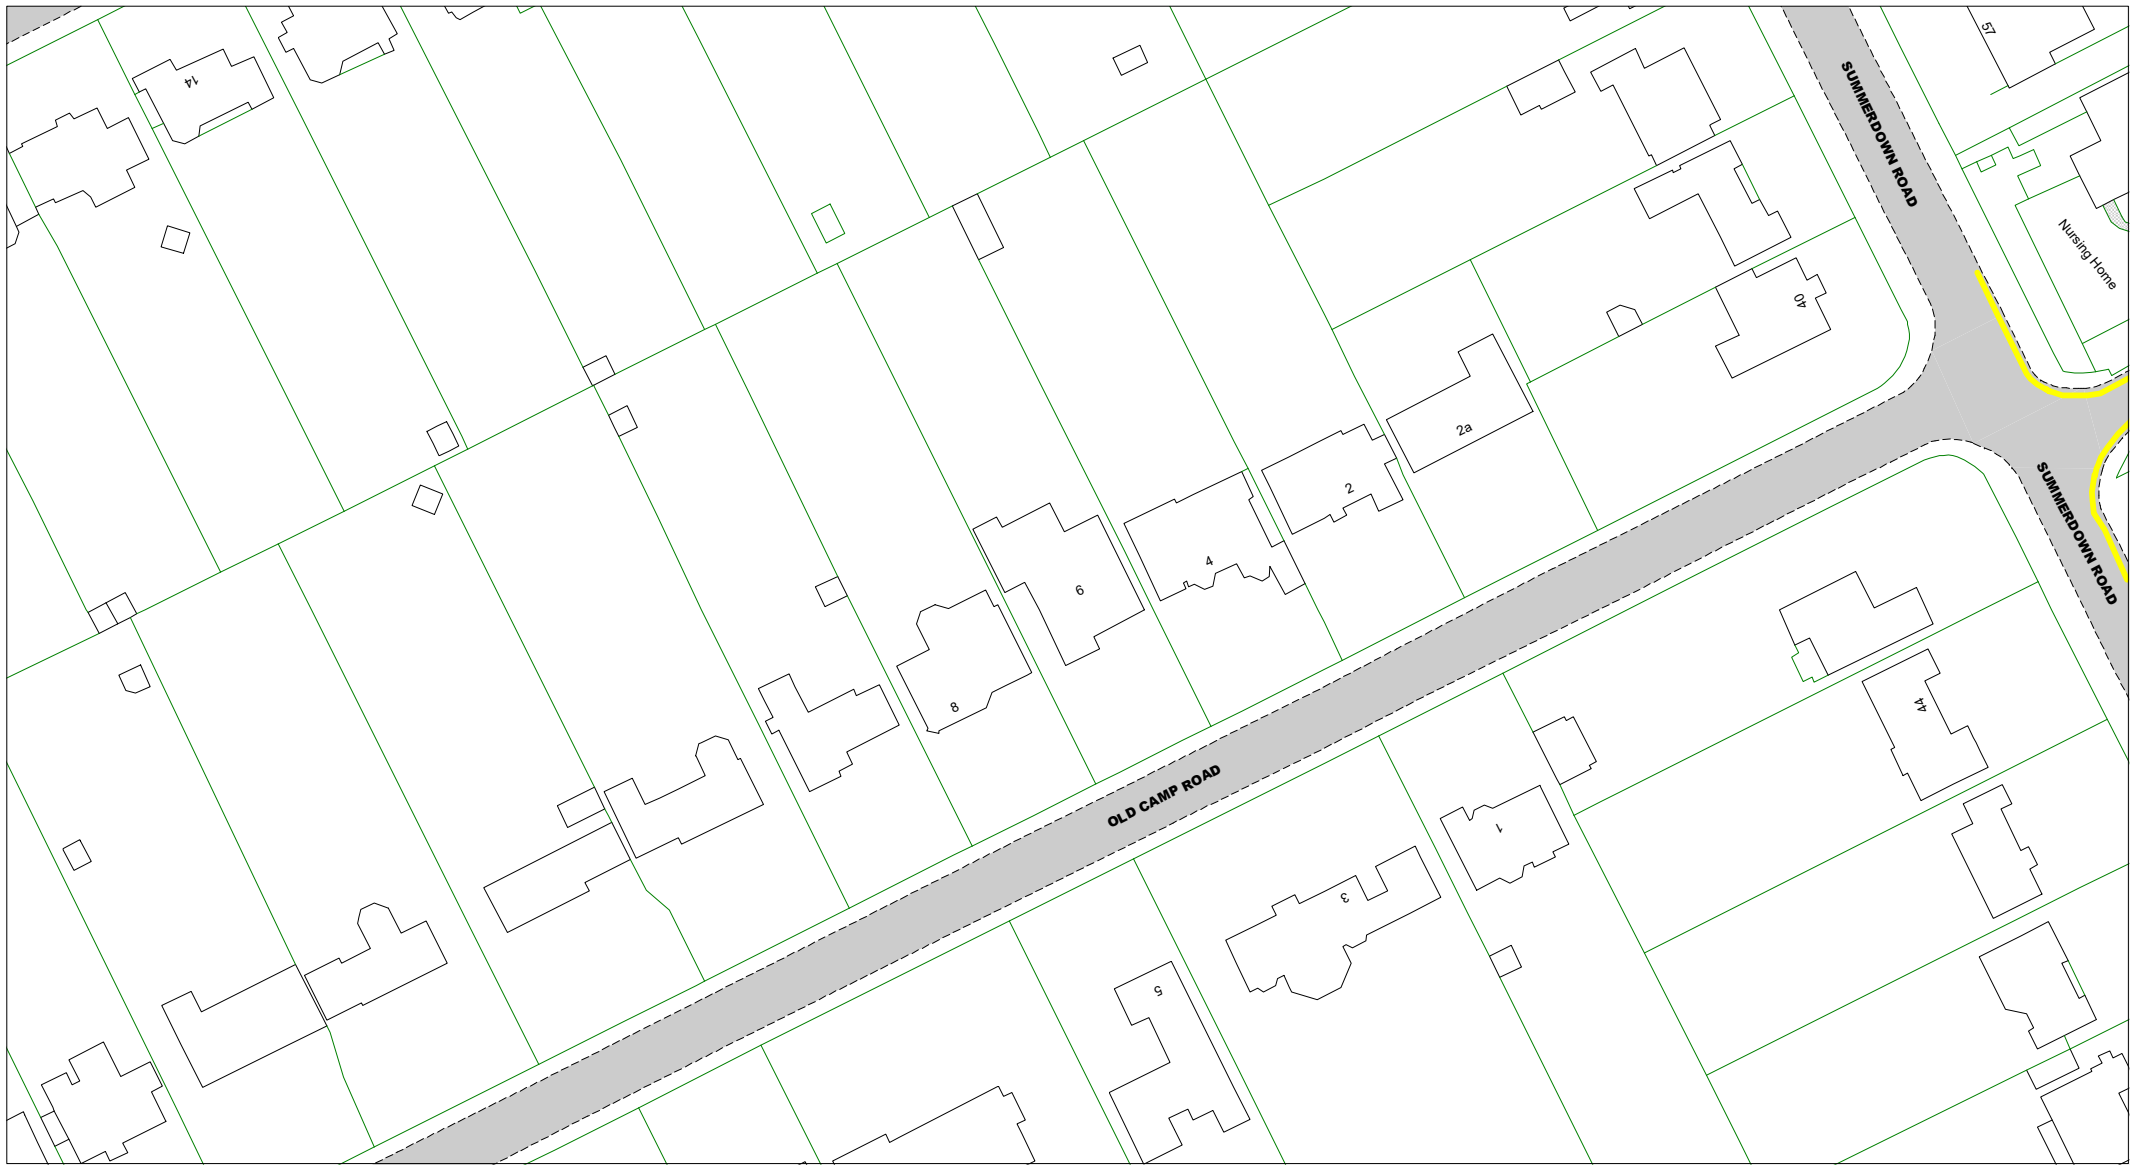

**Key to Non TRO Items**

**Adjacent Map Tile**

- OF174**
- OG173**
- OG175**
- OH174**

SCALE	1 : 1000
DATE	15/12/2020
Tile Ref: OG174	
Revision: 0	

© Crown copyright. All rights reserved  
 East Sussex County Council  
 Licence No. 100019601 2020