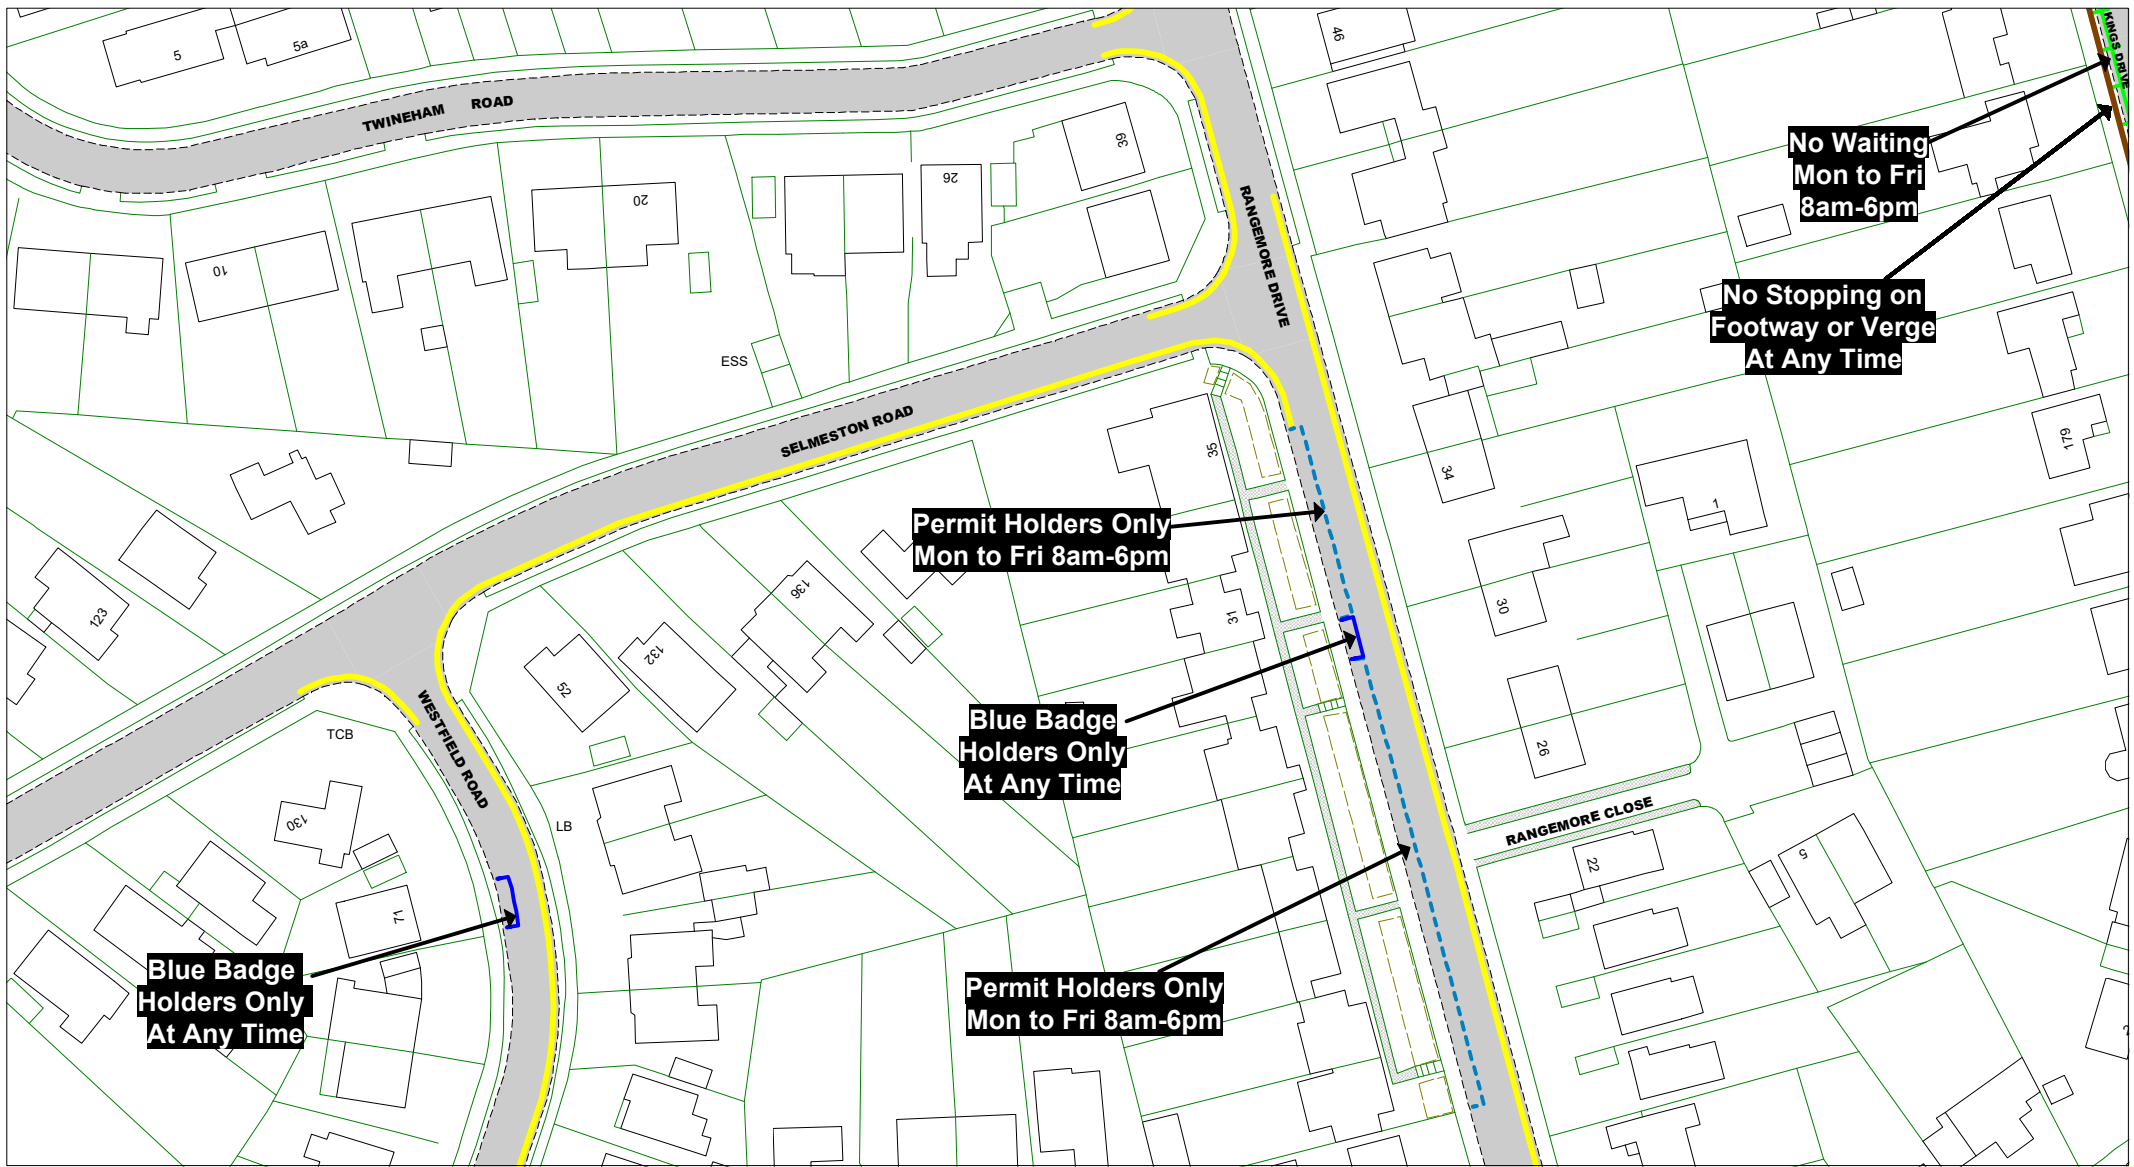

© Crown copyright. All rights reserved
East Sussex County Council
Licence No. 100019601 2020

East Sussex
County Council

The East Sussex (Eastbourne)
(Parking Places and Waiting,
No Stopping and Loading
Restrictions)
Traffic Regulation Order 2021

Area C

Key to Labels

- **ABCD** Proposed Permanent TRO restriction
- **ABCD** Non TRO item

Key to TRO Restriction Types

- No Waiting at Any Time
- No Waiting
- No Loading at Any Time
- ||||| No Loading
- Pay and Display
- - - Permit Holders Only
- - - Permit Holders or Pay and Display
- Resident Permit Holders Only
- Time Limited
- - - Permit Holders or Time Limited
- Disabled Badge Holders Only
- Ambulances Only
- - - Doctors Only
- Motorcycles Only
- Loading/ Unloading Only
- Taxi Only
- - - Loading/ Unloading Only and Taxi Only
- Bus Stop/ Stand Clearway
- - - Buses Only
- No Stopping on Footway or Verge
- ~ ~ ~ No Stopping On Entrance Markings
- - - No Waiting Vehicles over 5 tonnes gross weight
- ~ ~ ~ Pedestrian Crossing (controlled area)
- - - Pedestrian Crossing Point
- Bus Stop/ Stand Clearway

Adjacent Map Tile

▲ **NT172**

◀ **NU171**

NU173 ▶

▼ **NV172**

SCALE	1 : 1000
DATE	15/12/2020

Tile Ref: NU172
Revision: 0