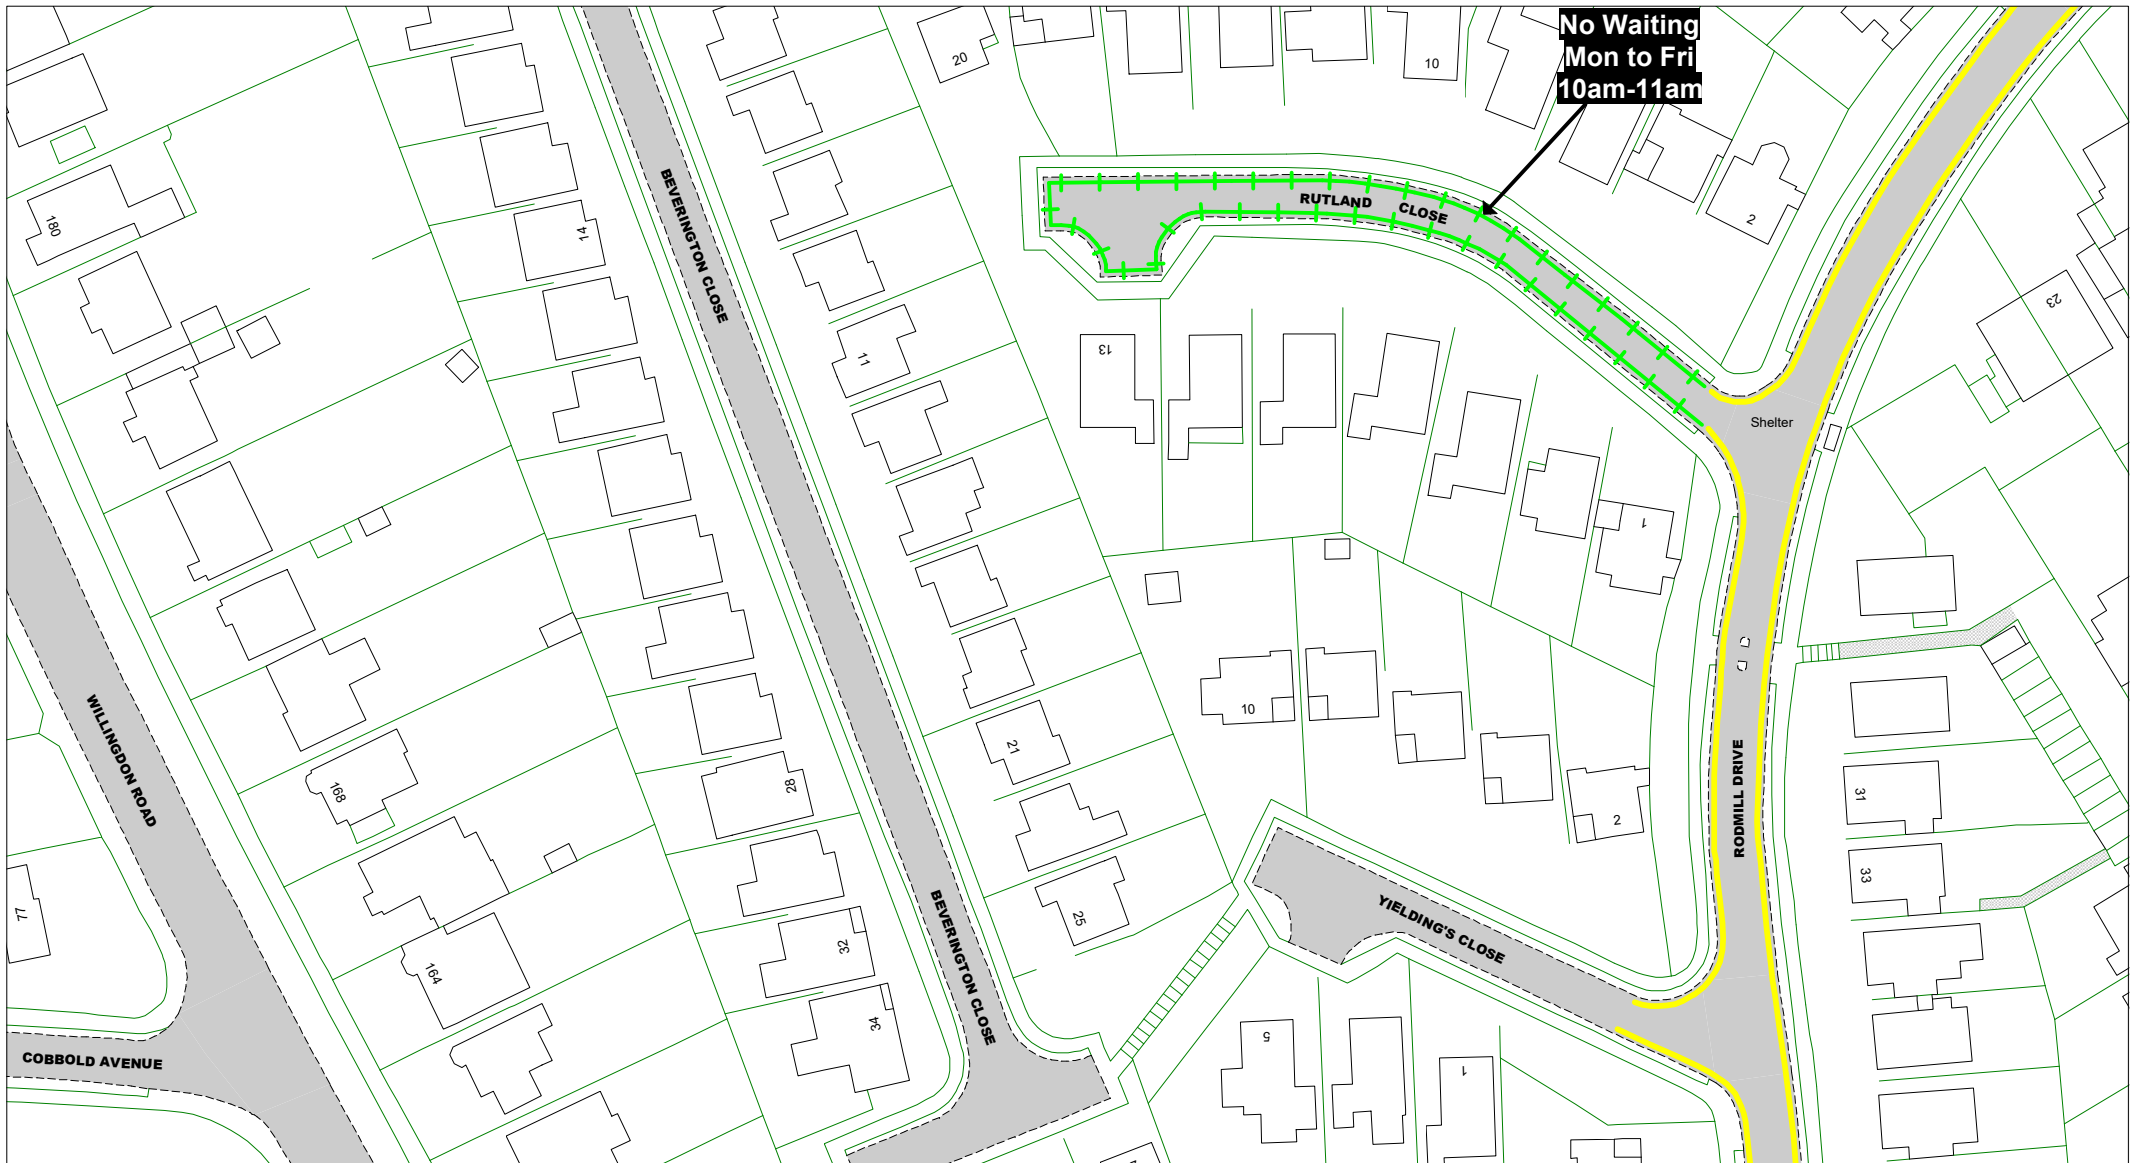

© Crown copyright. All rights reserved
East Sussex County Council
Licence No. 100019601 2020

East Sussex
County Council

The East Sussex (Eastbourne)
(Parking Places and Waiting,
No Stopping and Loading
Restrictions)
Traffic Regulation Order 2021

Area C

Key to Labels

- **ABCD** Proposed Permanent TRO restriction
- **ABCD** Non TRO item

Key to TRO Restriction Types

- No Waiting at Any Time
- No Waiting
- No Loading at Any Time
- No Loading
- Pay and Display
- Permit Holders Only
- Permit Holders or Pay and Display
- Resident Permit Holders Only
- Time Limited
- Permit Holders or Time Limited
- Disabled Badge Holders Only
- Ambulances Only
- Doctors Only
- Motorcycles Only
- Loading/ Unloading Only
- Taxi Only
- Loading/ Unloading Only and Taxi Only
- Bus Stop/ Stand Clearway
- Buses Only
- No Stopping on Footway or Verge
- No Stopping On Entrance Markings
- No Waiting Vehicles over 5 tonnes gross weight
- Pedestrian Crossing (controlled area)
- Pedestrian Crossing Point
- Bus Stop/ Stand Clearway

Key to Non TRO Items

- Pedestrian Crossing (controlled area)
- Pedestrian Crossing Point
- Bus Stop/ Stand Clearway

Adjacent Map Tile

NW172

NX173

NY172

SCALE 1 : 1000

DATE 15/12/2020

Tile Ref: NX172
Revision: 0