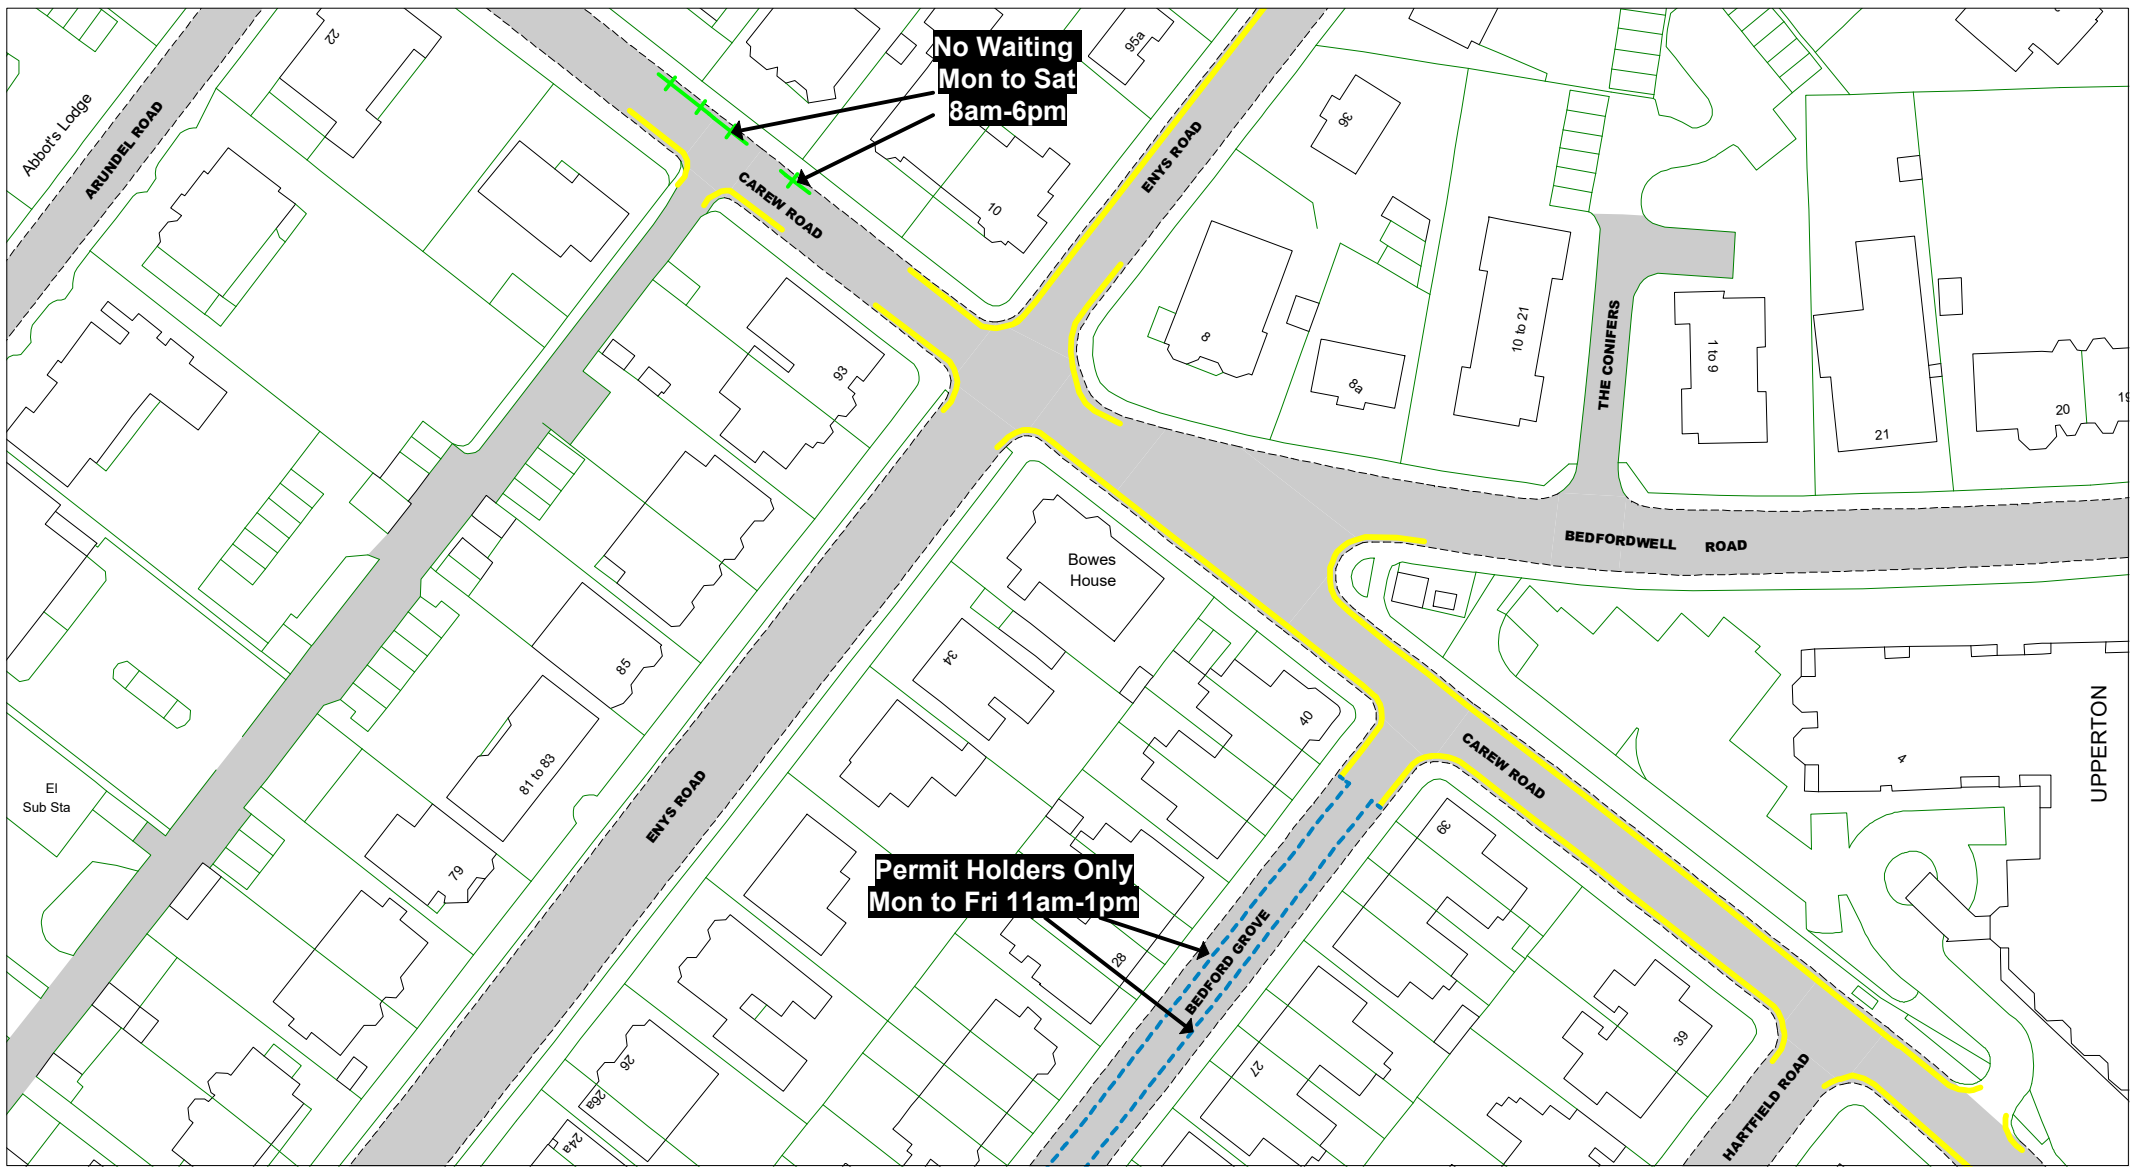

**Key to Non TRO Items**

- Pedestrian Crossing (controlled area)
- Pedestrian Crossing Point
- Bus Stop/ Stand Clearway

**Adjacent Map Tile**

- OB175**
- OC174**
- OC176**
- OD175**

SCALE	1 : 1000
DATE	15/12/2020
Tile Ref: OC175	
Revision: 0	