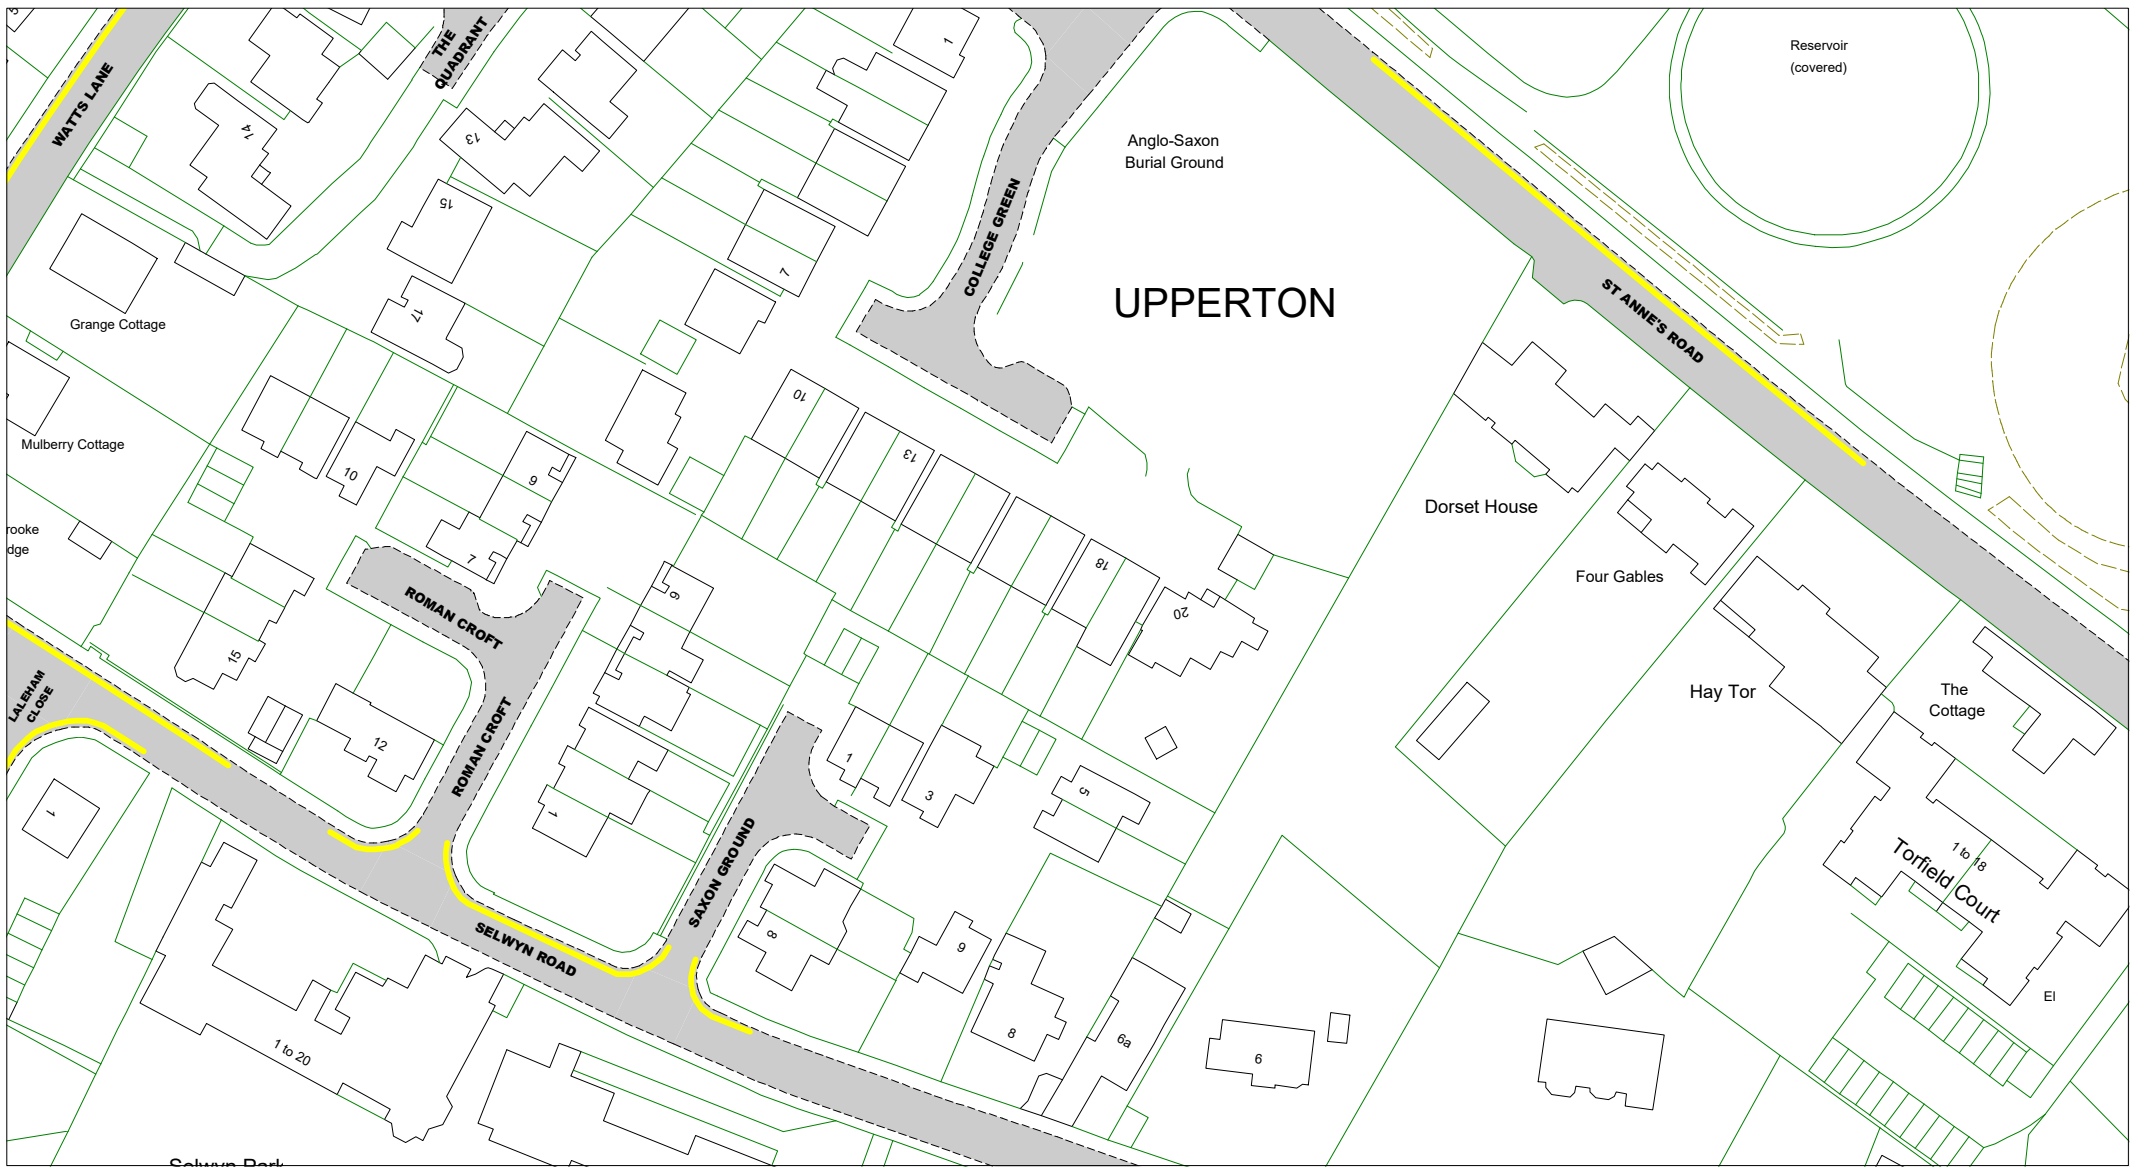

© Crown copyright. All rights reserved
East Sussex County Council
Licence No. 100019601 2020

The East Sussex (Eastbourne)
(Parking Places and Waiting,
No Stopping and Loading
Restrictions)
Traffic Regulation Order 2021

Area C

Key to Labels

- **ABCD** Proposed Permanent TRO restriction
- **ABCD** Non TRO item

Key to TRO Restriction Types

- No Waiting at Any Time
- No Waiting
- No Loading at Any Time
- No Loading
- Pay and Display
- Permit Holders Only
- Permit Holders or Pay and Display
- Resident Permit Holders Only
- Time Limited
- Permit Holders or Time Limited

- Disabled Badge Holders Only
- Ambulances Only
- Doctors Only
- Motorcycles Only
- Loading/ Unloading Only
- Taxi Only
- Loading/ Unloading Only and Taxi Only
- Bus Stop/ Stand Clearway
- Buses Only
- No Stopping on Footway or Verge
- No Stopping On Entrance Markings
- No Waiting Vehicles over 5 tonnes gross weight
- Pedestrian Crossing (controlled area)
- Pedestrian Crossing Point
- Bus Stop/ Stand Clearway

Key to Non TRO Items

Adjacent Map Tile

- **OB174**
- **OC173**
- **OC175**
- **OD174**

SCALE	1 : 1000
DATE	15/12/2020

Tile Ref: OC174
Revision: 0