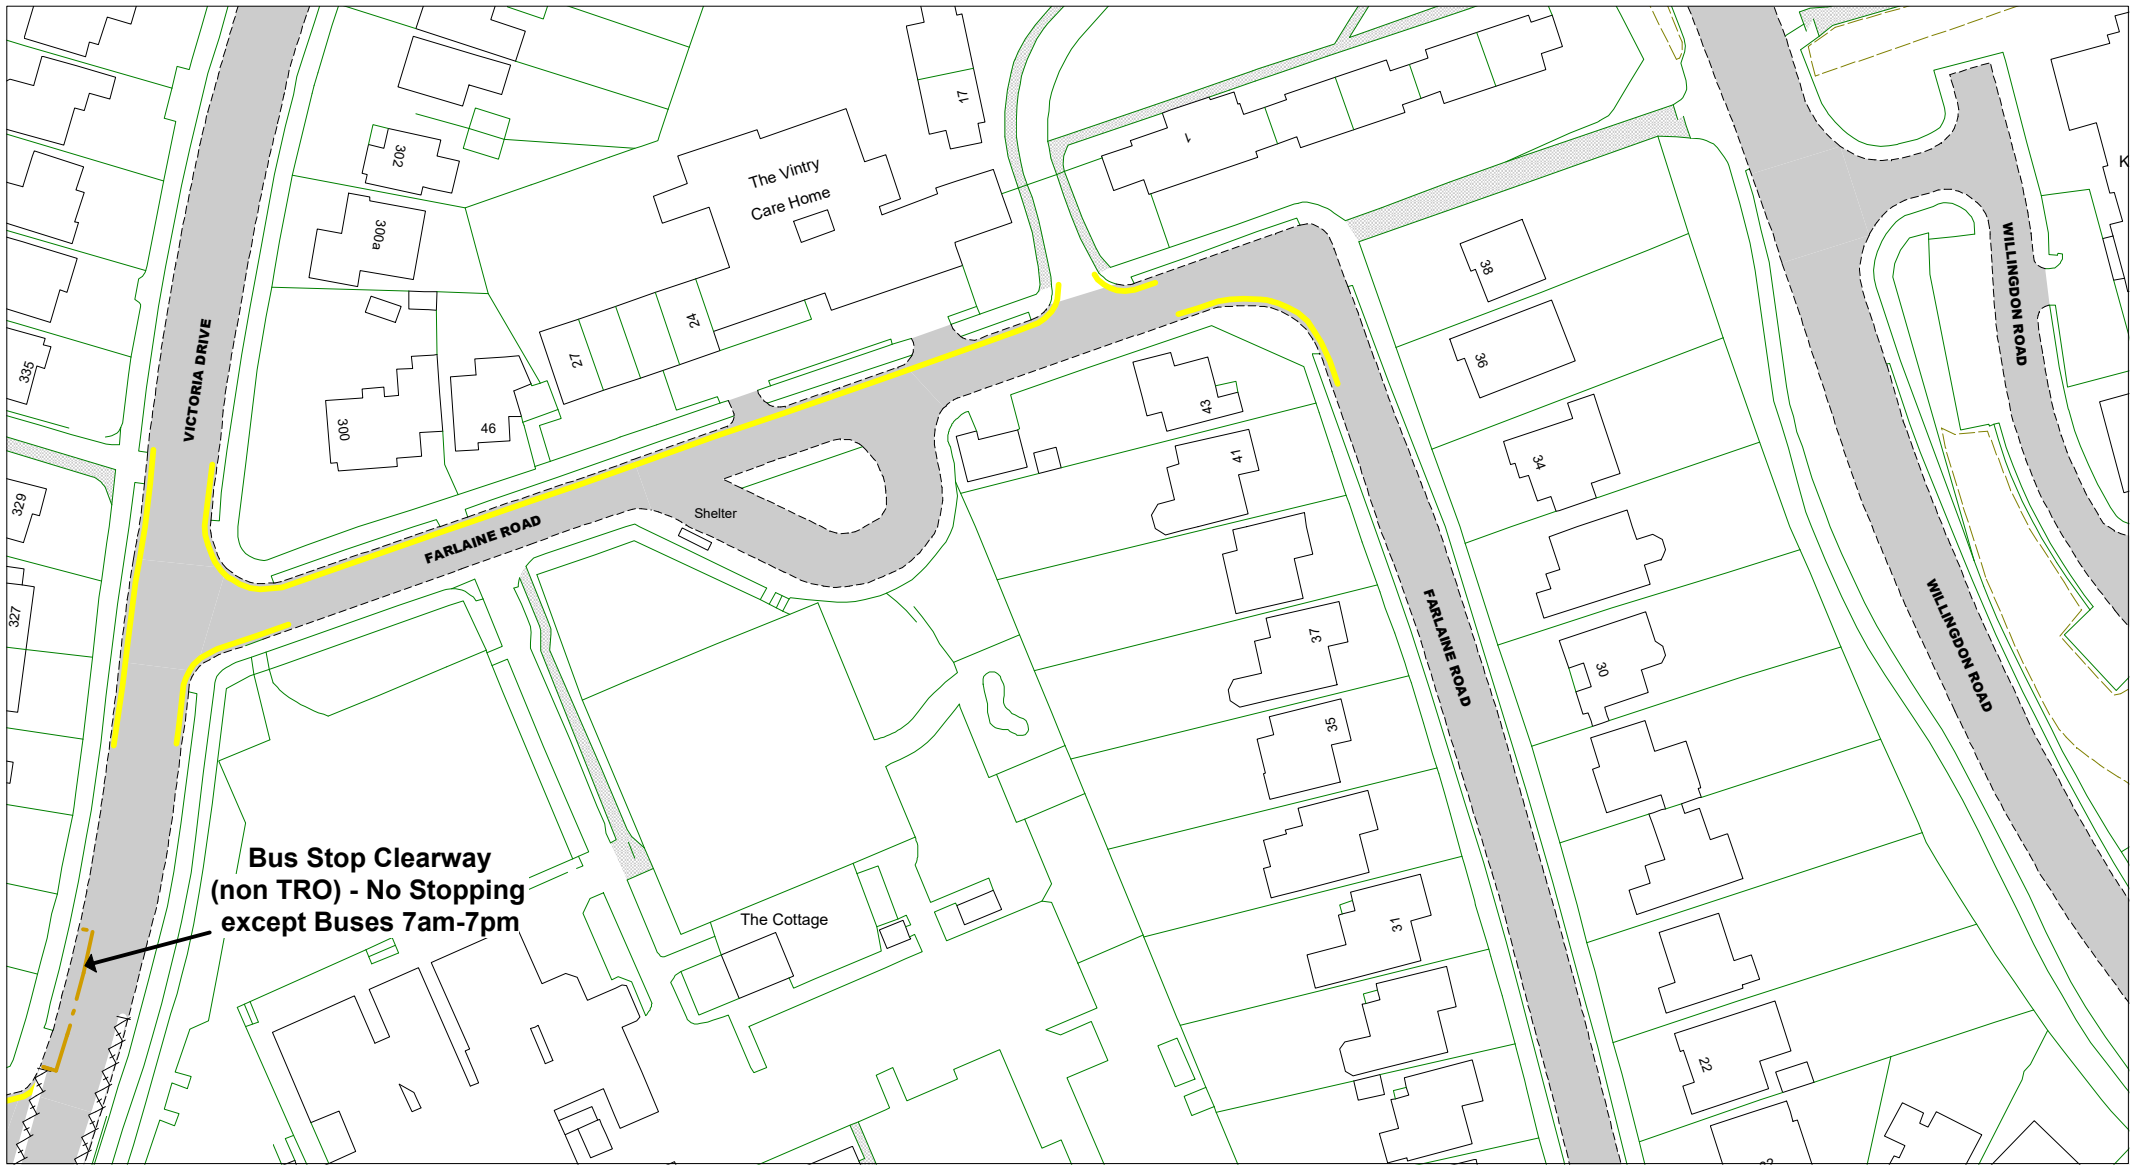

**Bus Stop Clearway
(non TRO) - No Stopping
except Buses 7am-7pm**

© Crown copyright. All rights reserved
East Sussex County Council
Licence No. 100019601 2020

**East Sussex
County Council**

**The East Sussex (Eastbourne)
(Parking Places and Waiting,
No Stopping and Loading
Restrictions)
Traffic Regulation Order 2021**

Area C

Key to Labels

- **ABCD** Proposed Permanent TRO restriction
- **ABCD** Non TRO item

Key to TRO Restriction Types

- No Waiting at Any Time
- No Waiting
- No Loading at Any Time
- No Loading
- Pay and Display
- Permit Holders Only
- Permit Holders or Pay and Display
- Resident Permit Holders Only
- Time Limited
- Permit Holders or Time Limited

- Disabled Badge Holders Only
- Ambulances Only
- Doctors Only
- Motorcycles Only
- Loading/ Unloading Only
- Taxi Only
- Loading/ Unloading Only and Taxi Only
- Bus Stop/ Stand Clearway
- Buses Only
- No Stopping on Footway or Verge
- No Stopping On Entrance Markings
- No Waiting Vehicles over 5 tonnes gross weight
- Pedestrian Crossing (controlled area)
- Pedestrian Crossing Point
- Bus Stop/ Stand Clearway

Key to Non TRO Items

Adjacent Map Tile

- **NT170**
- **NU169**
- **NU171**
- **NV170**

SCALE	1 : 1000
DATE	15/12/2020
Tile Ref: NU170	
Revision: 0