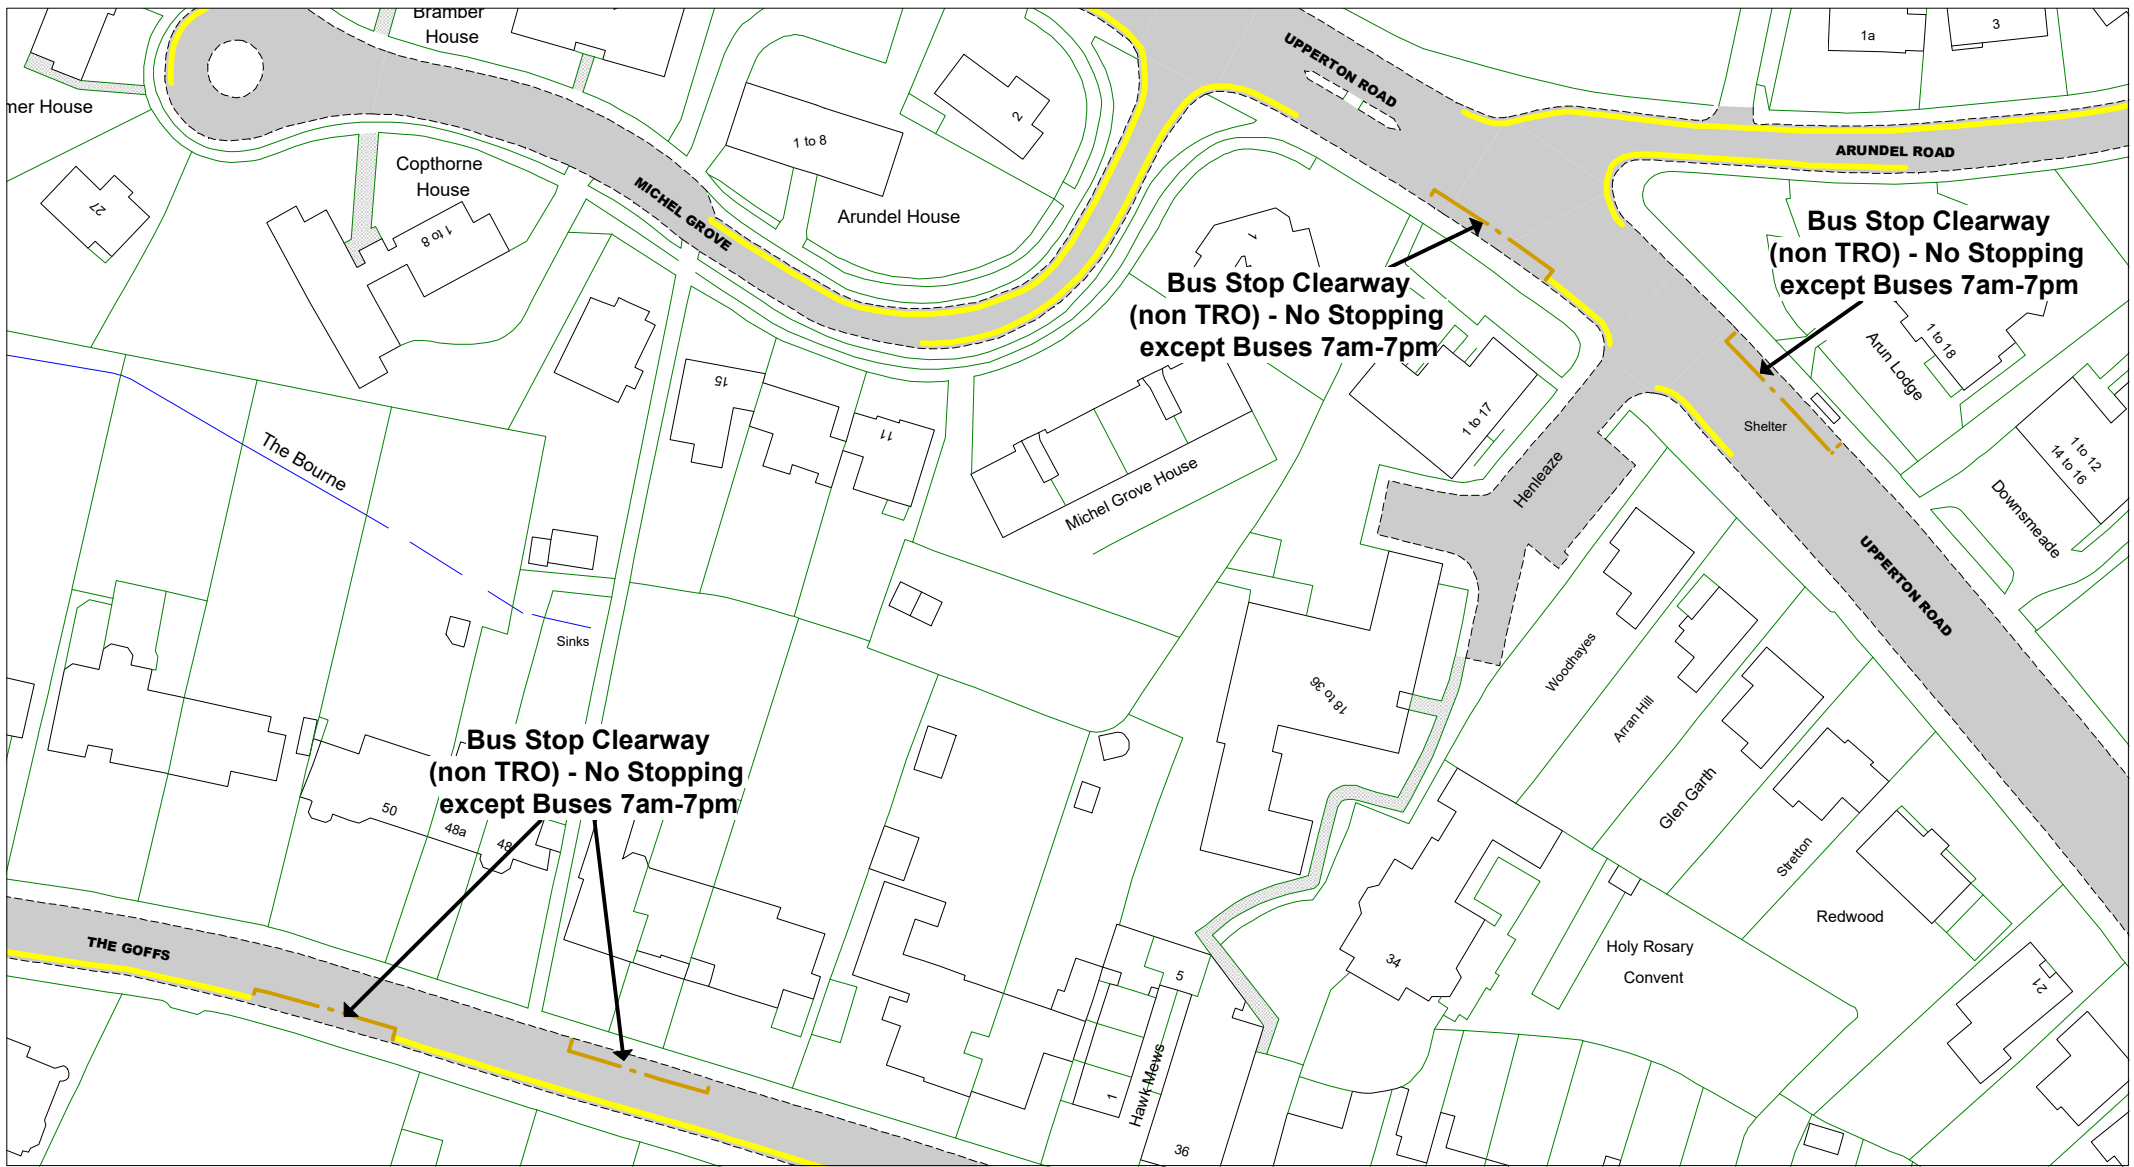

© Crown copyright. All rights reserved
East Sussex County Council
Licence No. 100019601 2020

The East Sussex (Eastbourne)
(Parking Places and Waiting,
No Stopping and Loading
Restrictions)
Traffic Regulation Order 2021

Area C

Key to Labels

- **ABCD** Proposed Permanent TRO restriction
- **ABCD** Non TRO item

Key to TRO Restriction Types

- No Waiting at Any Time
- No Waiting
- No Loading at Any Time
- No Loading
- Pay and Display
- Permit Holders Only
- Permit Holders or Pay and Display
- Resident Permit Holders Only
- Time Limited
- Permit Holders or Time Limited

- Disabled Badge Holders Only
- Ambulances Only
- Doctors Only
- Motorcycles Only
- Loading/ Unloading Only
- Taxi Only
- Loading/ Unloading Only and Taxi Only
- Bus Stop/ Stand Clearway
- Buses Only
- No Stopping on Footway or Verge
- No Stopping On Entrance Markings
- No Waiting Vehicles over 5 tonnes gross weight
- Pedestrian Crossing (controlled area)
- Pedestrian Crossing Point
- Bus Stop/ Stand Clearway

Key to Non TRO Items

Adjacent Map Tile

- **OD174**
- **OE173**
- **OE175**
- **OF174**

SCALE	1 : 1000
DATE	15/12/2020
Tile Ref: OE174	
Revision: 0