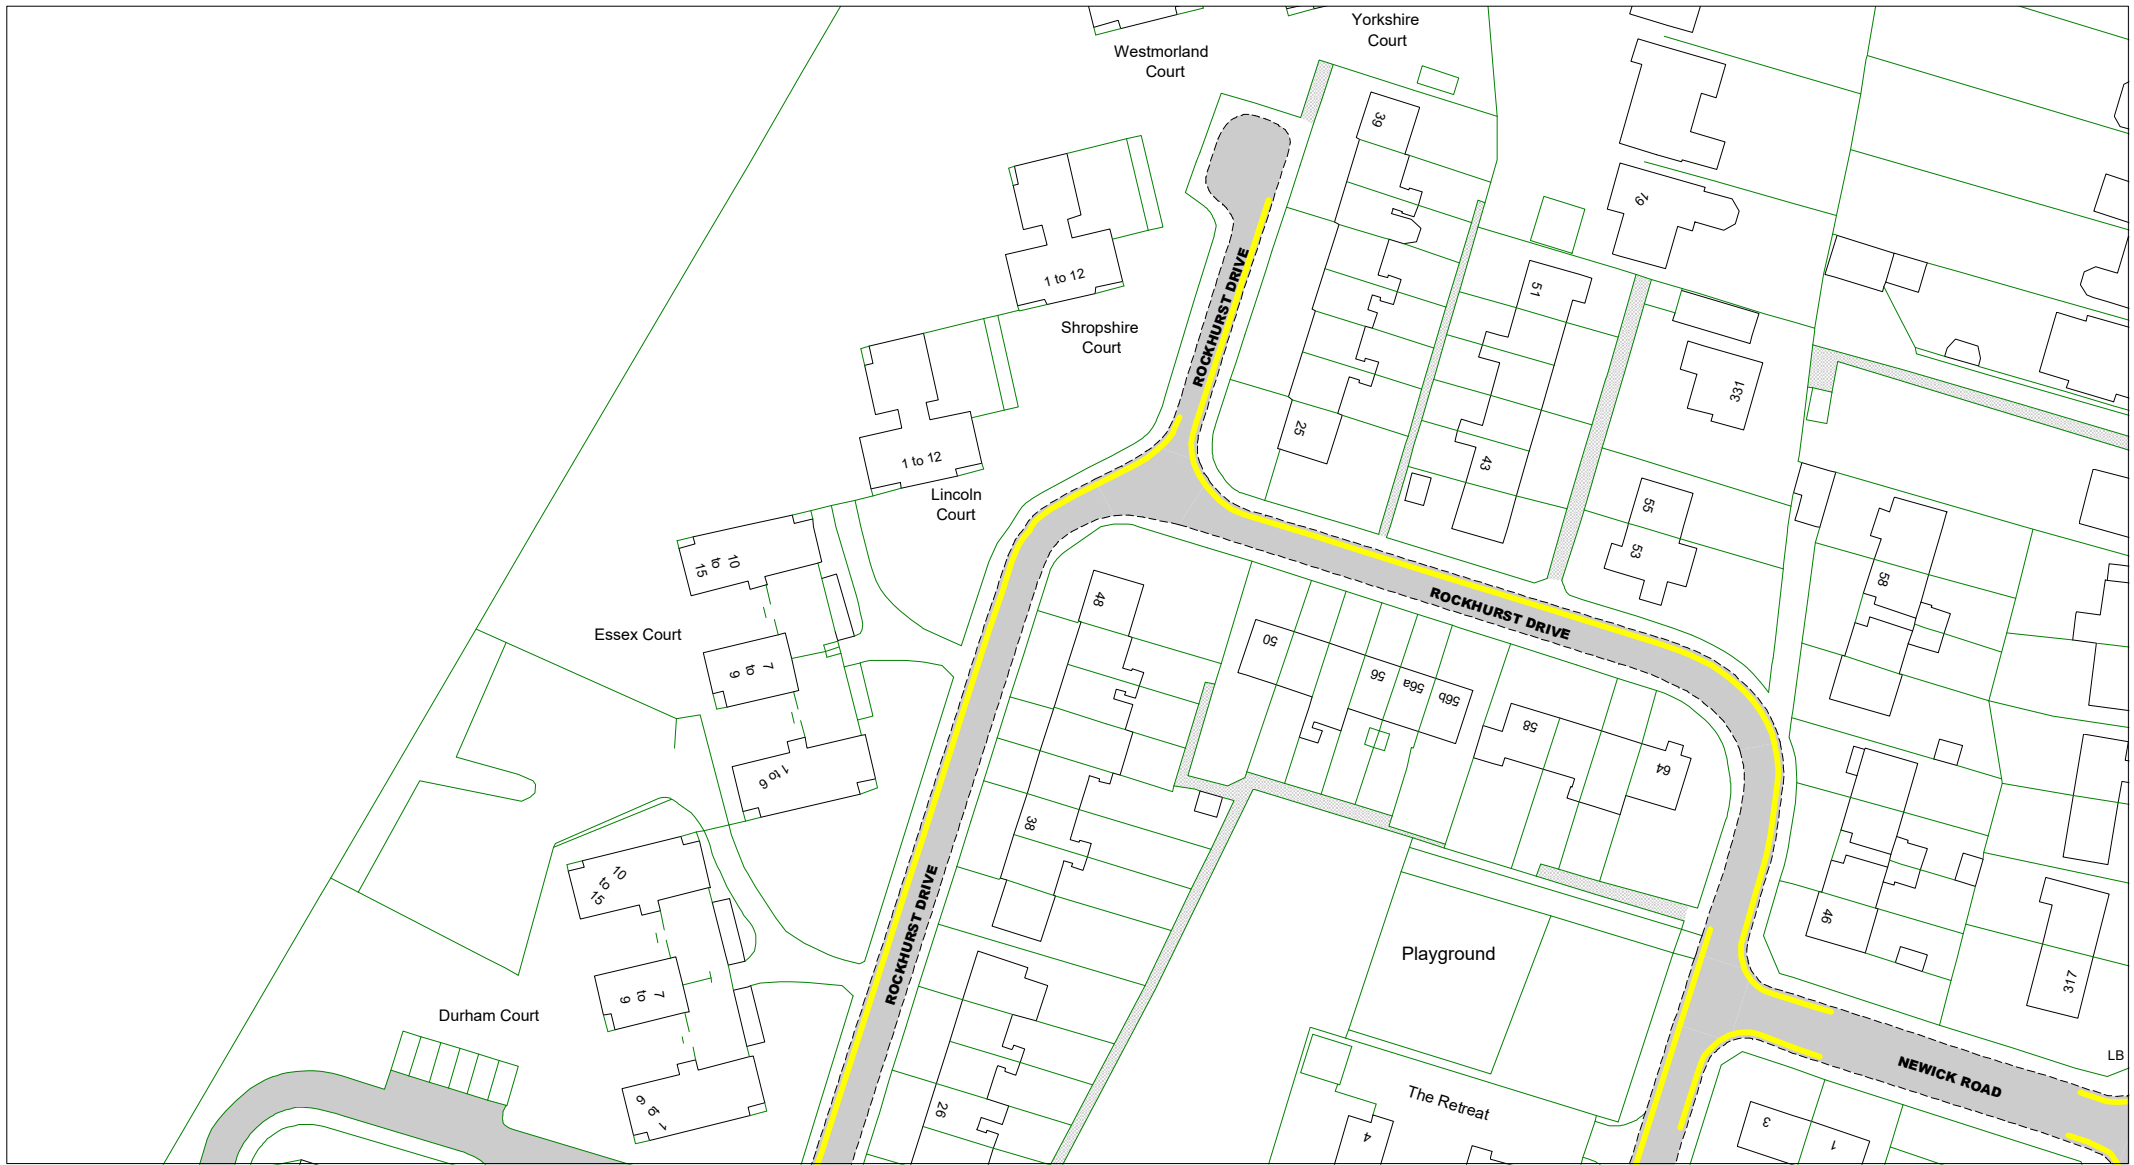

© Crown copyright. All rights reserved
East Sussex County Council
Licence No. 100019601 2020

The East Sussex (Eastbourne)
(Parking Places and Waiting,
No Stopping and Loading
Restrictions)
Traffic Regulation Order 2021

Area C

Key to Labels

- **ABCD** Proposed Permanent TRO restriction
- **ABCD** Non TRO item

Key to TRO Restriction Types

- No Waiting at Any Time
- No Waiting
- No Loading at Any Time
- No Loading
- Pay and Display
- Permit Holders Only
- Permit Holders or Pay and Display
- Resident Permit Holders Only
- Time Limited
- Permit Holders or Time Limited
- Disabled Badge Holders Only
- Ambulances Only
- Doctors Only
- Motorcycles Only
- Loading/ Unloading Only
- Taxi Only
- Loading/ Unloading Only and Taxi Only
- Bus Stop/ Stand Clearway
- Buses Only
- No Stopping on Footway or Verge
- No Stopping On Entrance Markings
- No Waiting Vehicles over 5 tonnes gross weight
- Pedestrian Crossing (controlled area)
- Pedestrian Crossing Point
- Bus Stop/ Stand Clearway

Key to Non TRO Items

Adjacent Map Tile

SCALE	1 : 1000
DATE	15/12/2020
Tile Ref: NU169	
Revision: 0