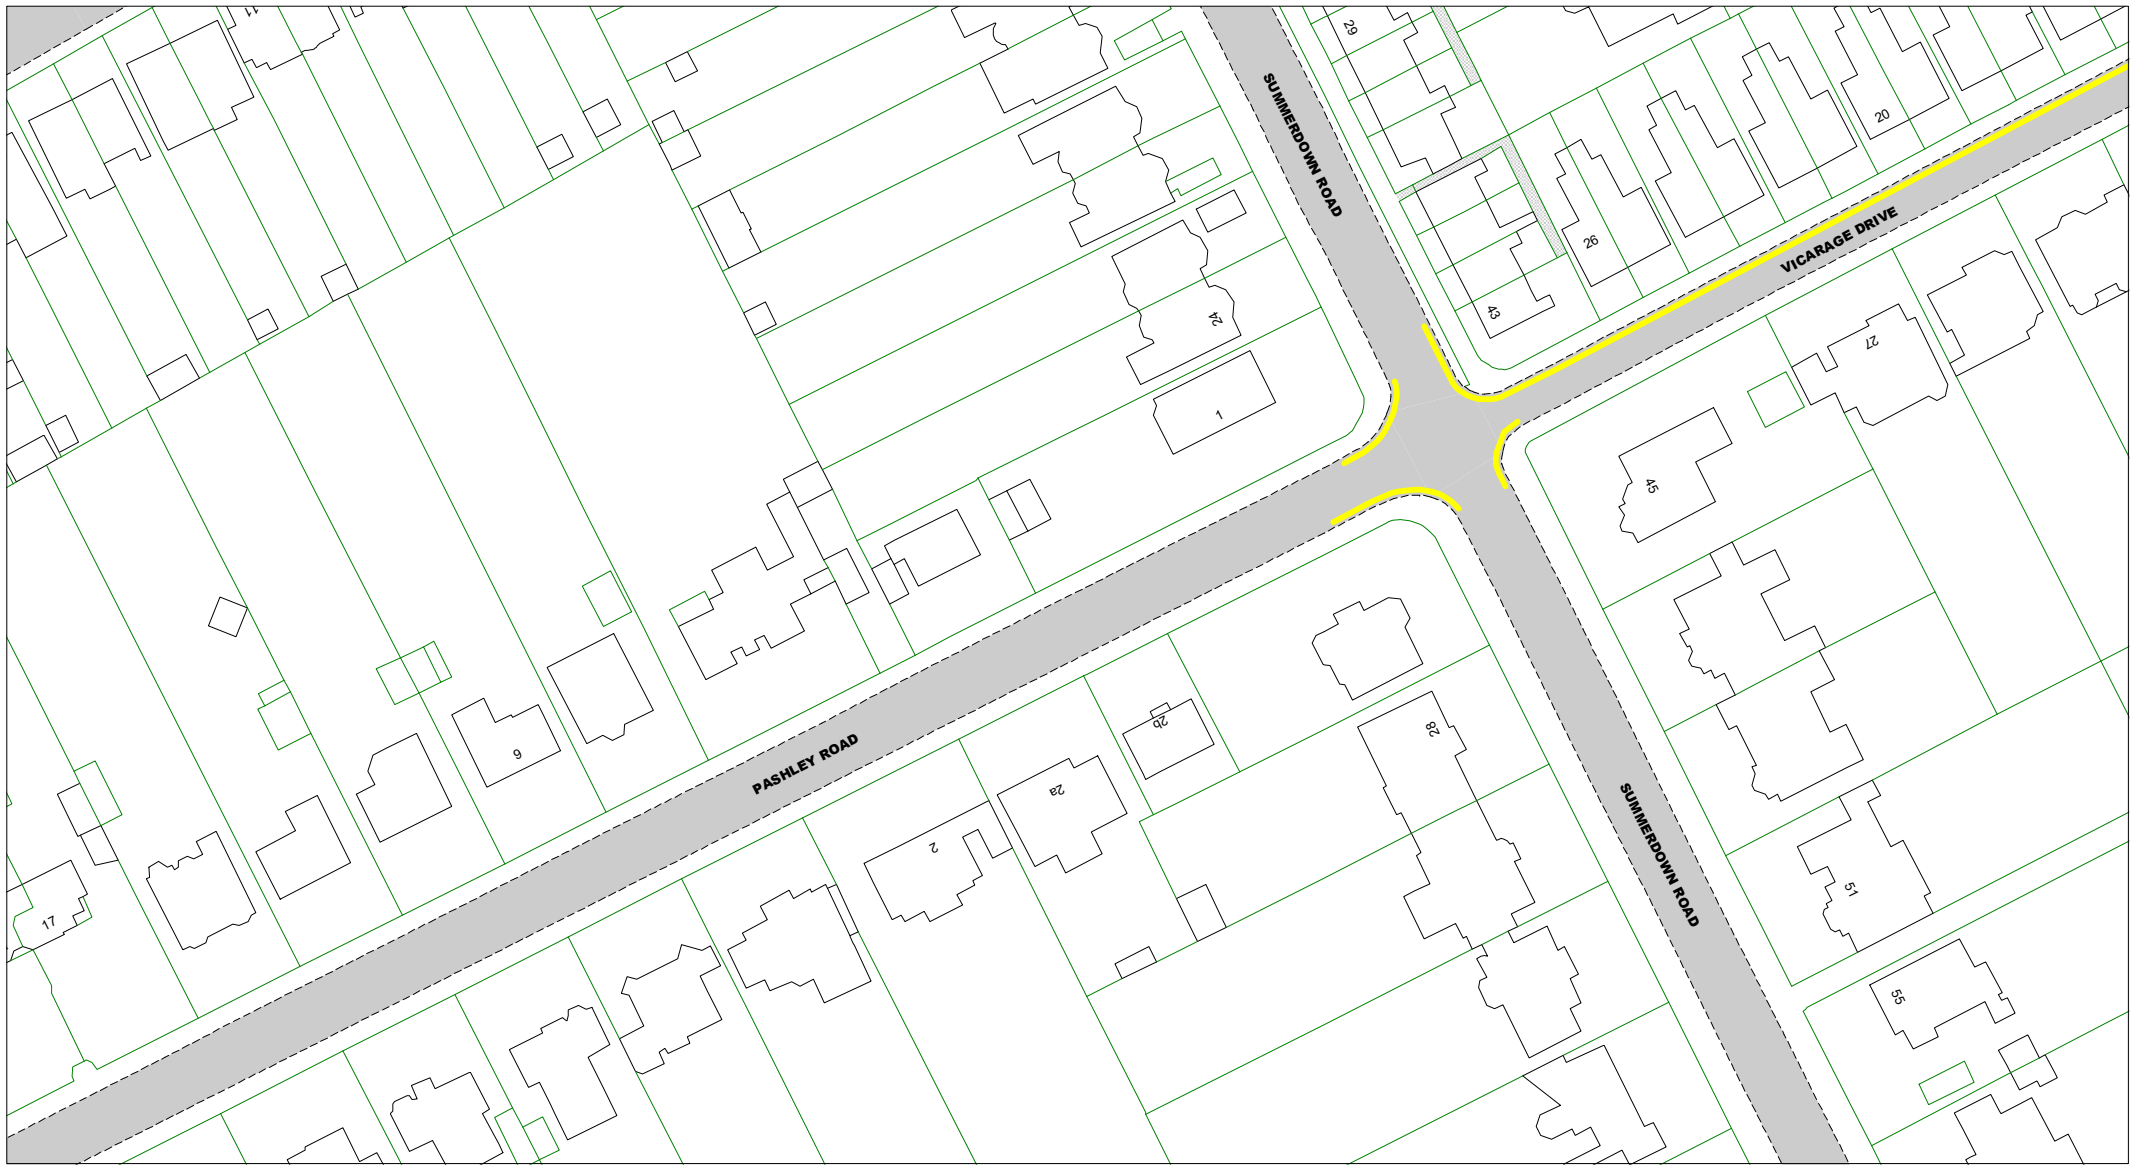

**Key to Non TRO Items**

- Pedestrian Crossing (controlled area)
- Pedestrian Crossing Point
- Bus Stop/ Stand Clearway

**Adjacent Map Tile**

**OF170**  
**OG169**  
**OG171**

SCALE	1 : 1000
DATE	15/12/2020
Tile Ref: OG170	
Revision: 0	