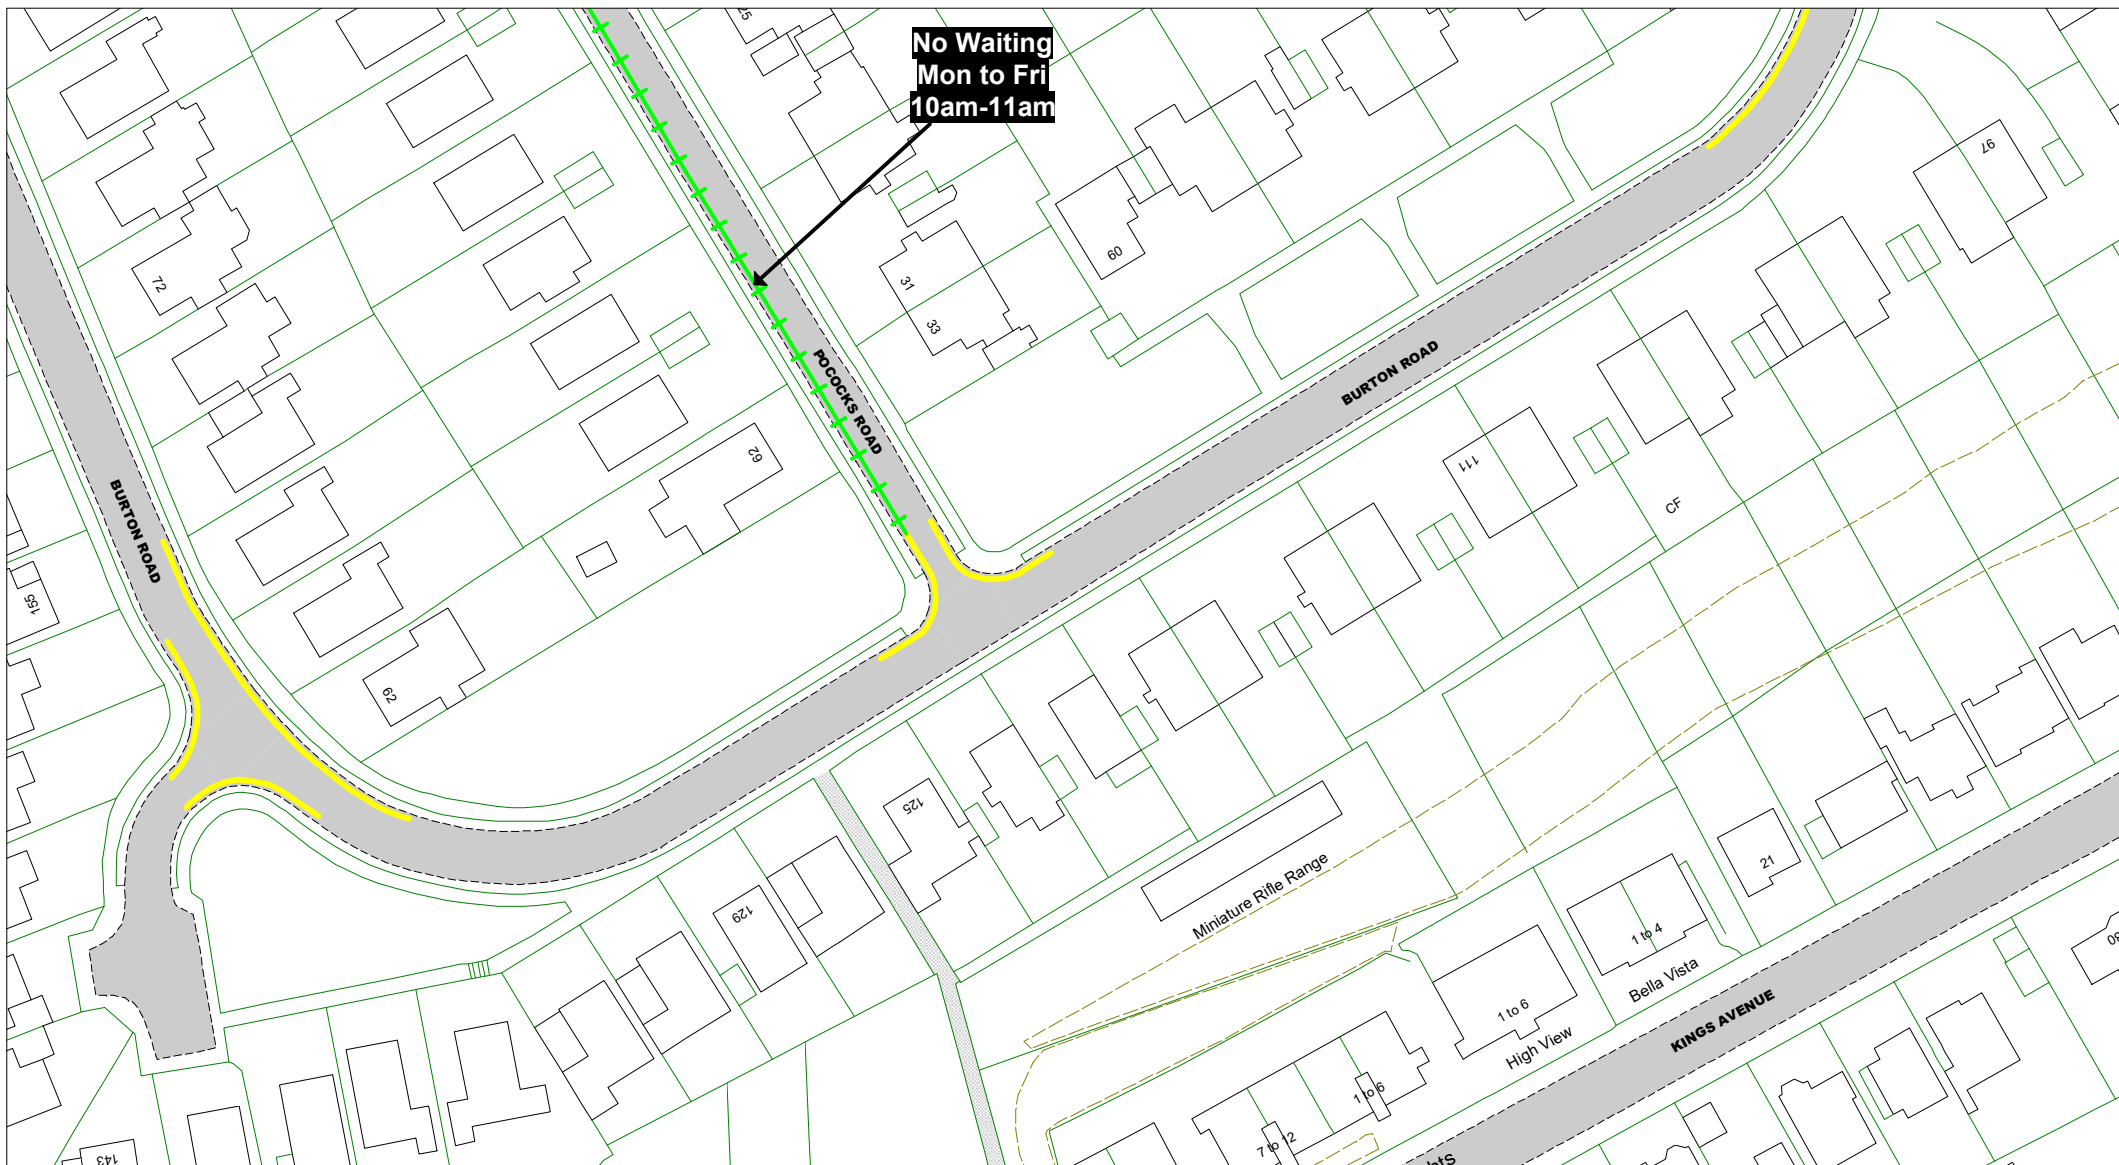

© Crown copyright. All rights reserved
East Sussex County Council
Licence No. 100019601 2020

The East Sussex (Eastbourne)
(Parking Places and Waiting,
No Stopping and Loading
Restrictions)
Traffic Regulation Order 2021

Area C

Key to Labels

- **ABCD** Proposed Permanent TRO restriction
- **ABCD** Non TRO item

Key to TRO Restriction Types

- No Waiting at Any Time
- No Waiting
- No Loading at Any Time
- No Loading
- Pay and Display
- Permit Holders Only
- Permit Holders or Pay and Display
- Resident Permit Holders Only
- Time Limited
- Permit Holders or Time Limited
- Disabled Badge Holders Only
- Ambulances Only
- Doctors Only
- Motorcycles Only
- Loading/ Unloading Only
- Taxi Only
- Loading/ Unloading Only and Taxi Only
- Bus Stop/ Stand Clearway
- Buses Only
- No Stopping on Footway or Verge
- No Stopping On Entrance Markings
- No Waiting Vehicles over 5 tonnes gross weight
- Pedestrian Crossing (controlled area)
- Pedestrian Crossing Point
- Bus Stop/ Stand Clearway

Key to Non TRO Items

Adjacent Map Tile

NY173

NZ172

OA173

SCALE 1 : 1000

DATE 15/12/2020

Tile Ref: NZ173
Revision: 0