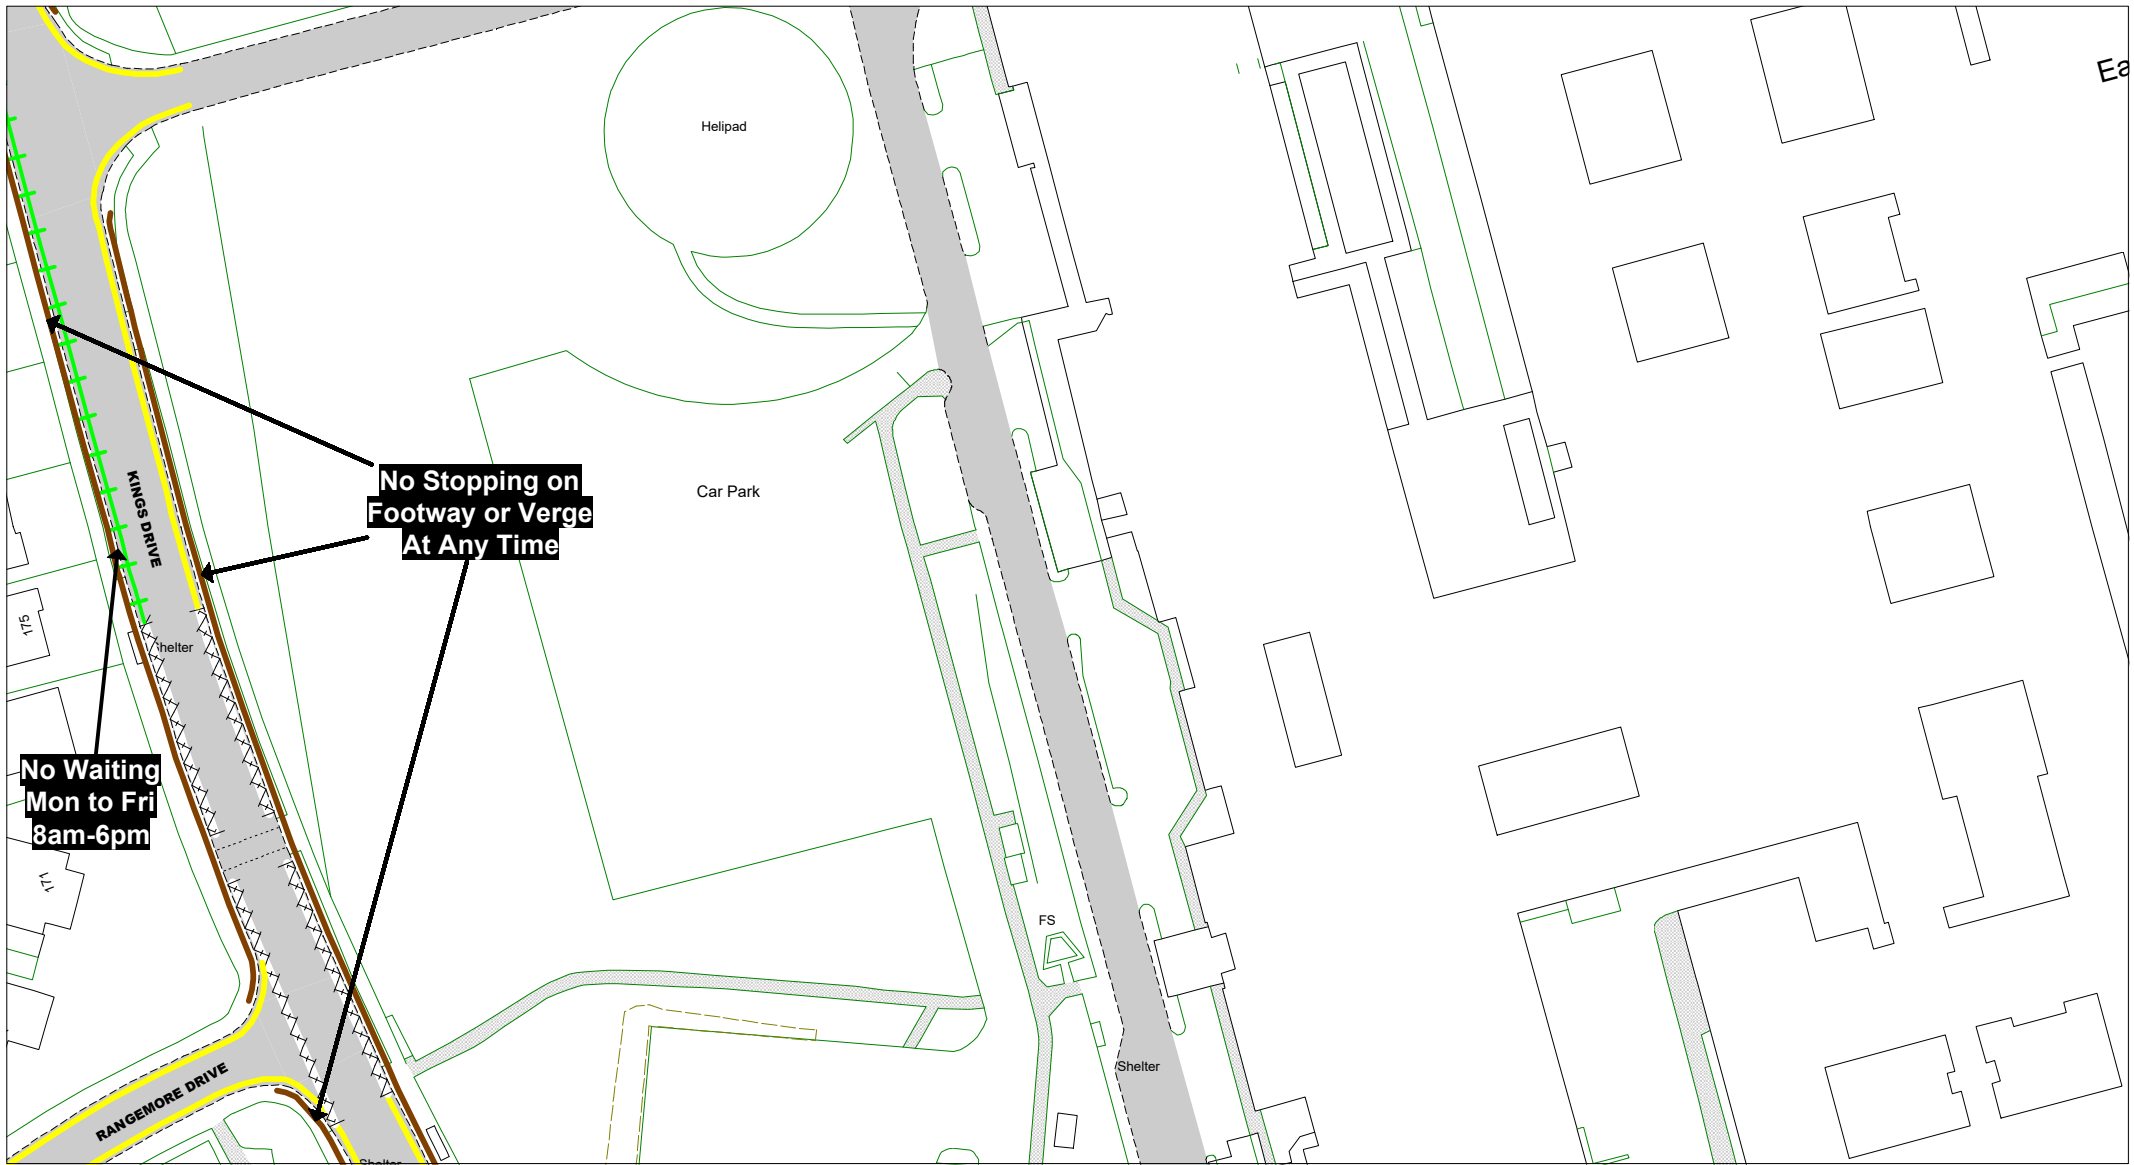

© Crown copyright. All rights reserved
East Sussex County Council
Licence No. 100019601 2020

East Sussex
County Council

The East Sussex (Eastbourne)
(Parking Places and Waiting,
No Stopping and Loading
Restrictions)
Traffic Regulation Order 2021

Area C

Key to Labels

- **ABCD** Proposed Permanent TRO restriction
- **ABCD** Non TRO item

Key to TRO Restriction Types

- No Waiting at Any Time
- No Waiting
- No Loading at Any Time
- No Loading
- Pay and Display
- Permit Holders Only
- Permit Holders or Pay and Display
- Resident Permit Holders Only
- Time Limited
- Permit Holders or Time Limited

- Disabled Badge Holders Only
- Ambulances Only
- Doctors Only
- Motorcycles Only
- Loading/ Unloading Only
- Taxi Only
- Loading/ Unloading Only and Taxi Only
- Bus Stop/ Stand Clearway
- Buses Only
- No Stopping on Footway or Verge
- No Stopping On Entrance Markings
- No Waiting Vehicles over 5 tonnes gross weight
- Pedestrian Crossing (controlled area)
- Pedestrian Crossing Point
- Bus Stop/ Stand Clearway

Key to Non TRO Items

Adjacent Map Tile

▲ **NT173**
◀ **NU172**
▶ **NV173**
▼

SCALE	1 : 1000
DATE	15/12/2020

Tile Ref: NU173
Revision: 0