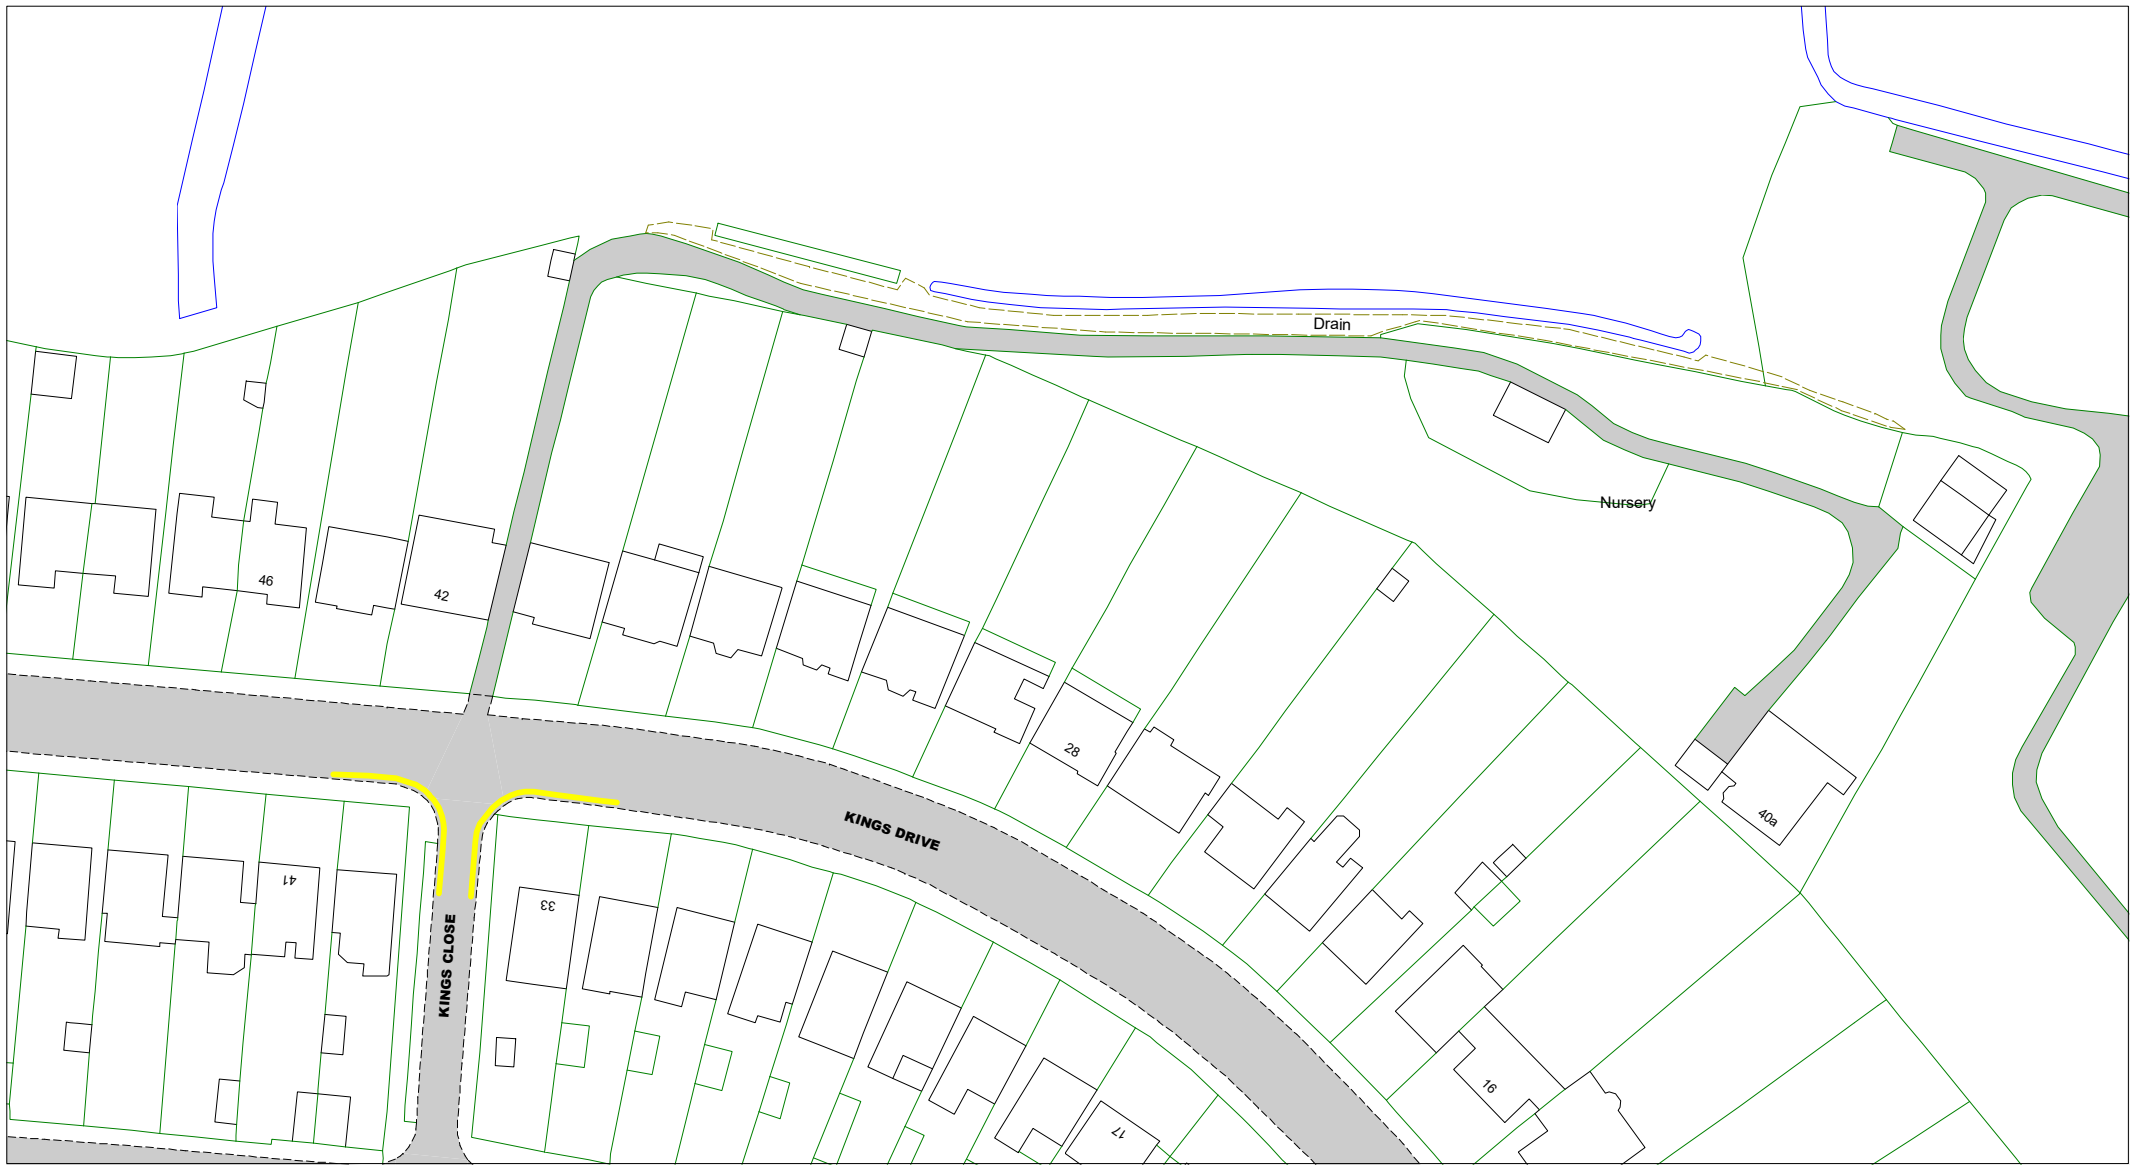

**Key to Non TRO Items**

**Adjacent Map Tile**

SCALE	1 : 1000
DATE	15/12/2020

Tile Ref: NY174  
 Revision: 0

© Crown copyright. All rights reserved  
 East Sussex County Council  
 Licence No. 100019601 2020