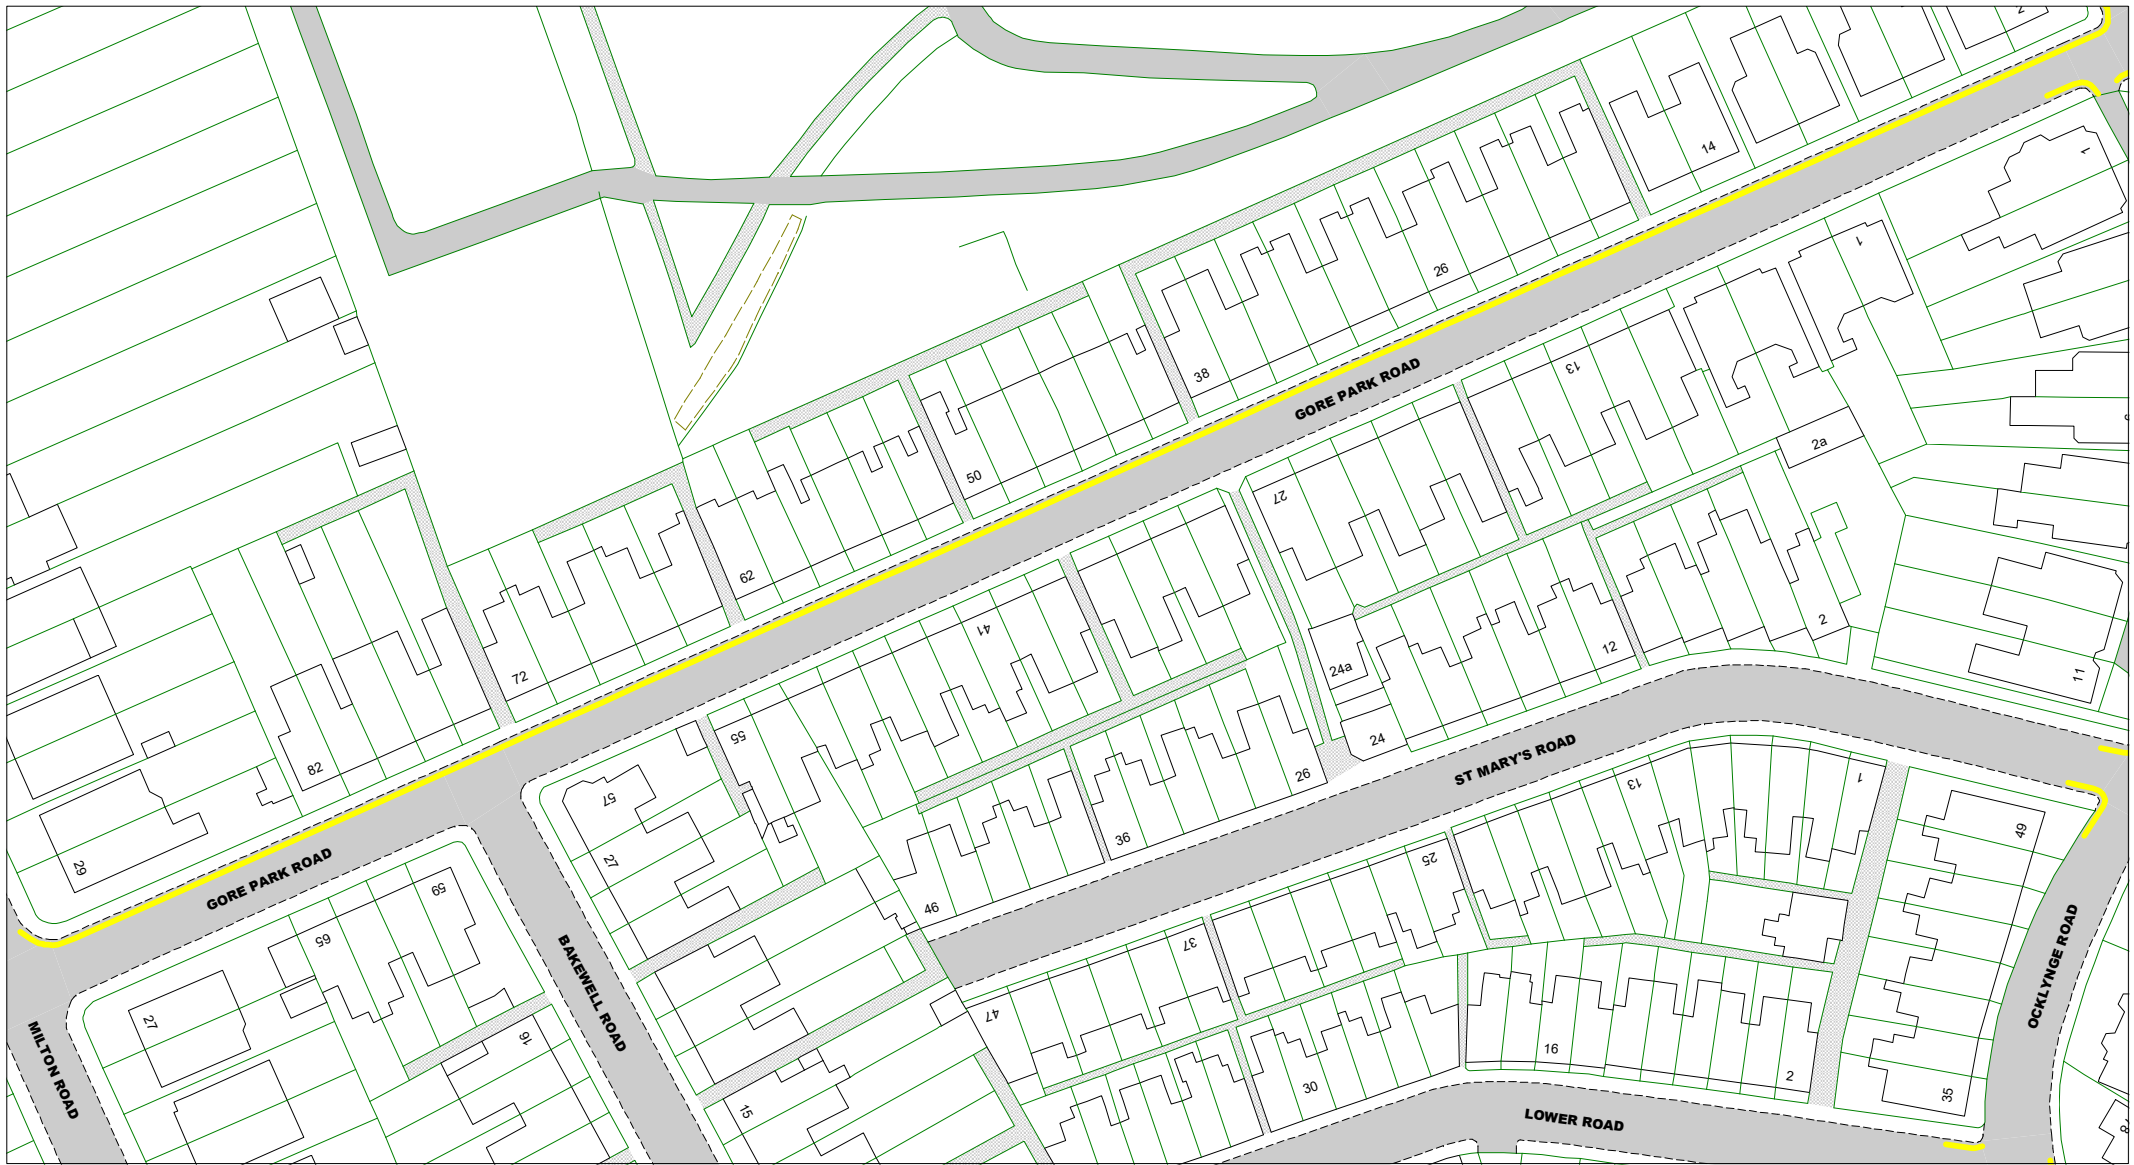

© Crown copyright. All rights reserved
East Sussex County Council
Licence No. 100019601 2020

East Sussex
County Council

The East Sussex (Eastbourne)
(Parking Places and Waiting,
No Stopping and Loading
Restrictions)
Traffic Regulation Order 2021

Area C

Key to Labels

- **ABCD** Proposed Permanent TRO restriction
- **ABCD** Non TRO item

Key to TRO Restriction Types

- No Waiting at Any Time
- No Waiting
- No Loading at Any Time
- No Loading
- Pay and Display
- Permit Holders Only
- Permit Holders or Pay and Display
- Resident Permit Holders Only
- Time Limited
- Permit Holders or Time Limited
- Disabled Badge Holders Only
- Ambulances Only
- Doctors Only
- Motorcycles Only
- Loading/ Unloading Only
- Taxi Only
- Loading/ Unloading Only and Taxi Only
- Bus Stop/ Stand Clearway
- Buses Only
- No Stopping on Footway or Verge
- No Stopping On Entrance Markings
- No Waiting Vehicles over 5 tonnes gross weight
- Pedestrian Crossing (controlled area)
- Pedestrian Crossing Point
- Bus Stop/ Stand Clearway

Key to Non TRO Items

- Pedestrian Crossing (controlled area)
- Pedestrian Crossing Point
- Bus Stop/ Stand Clearway

Adjacent Map Tile

OB172

OC171

OC173

OD172

SCALE 1 : 1000

DATE 15/12/2020

Tile Ref: OC172
Revision: 0