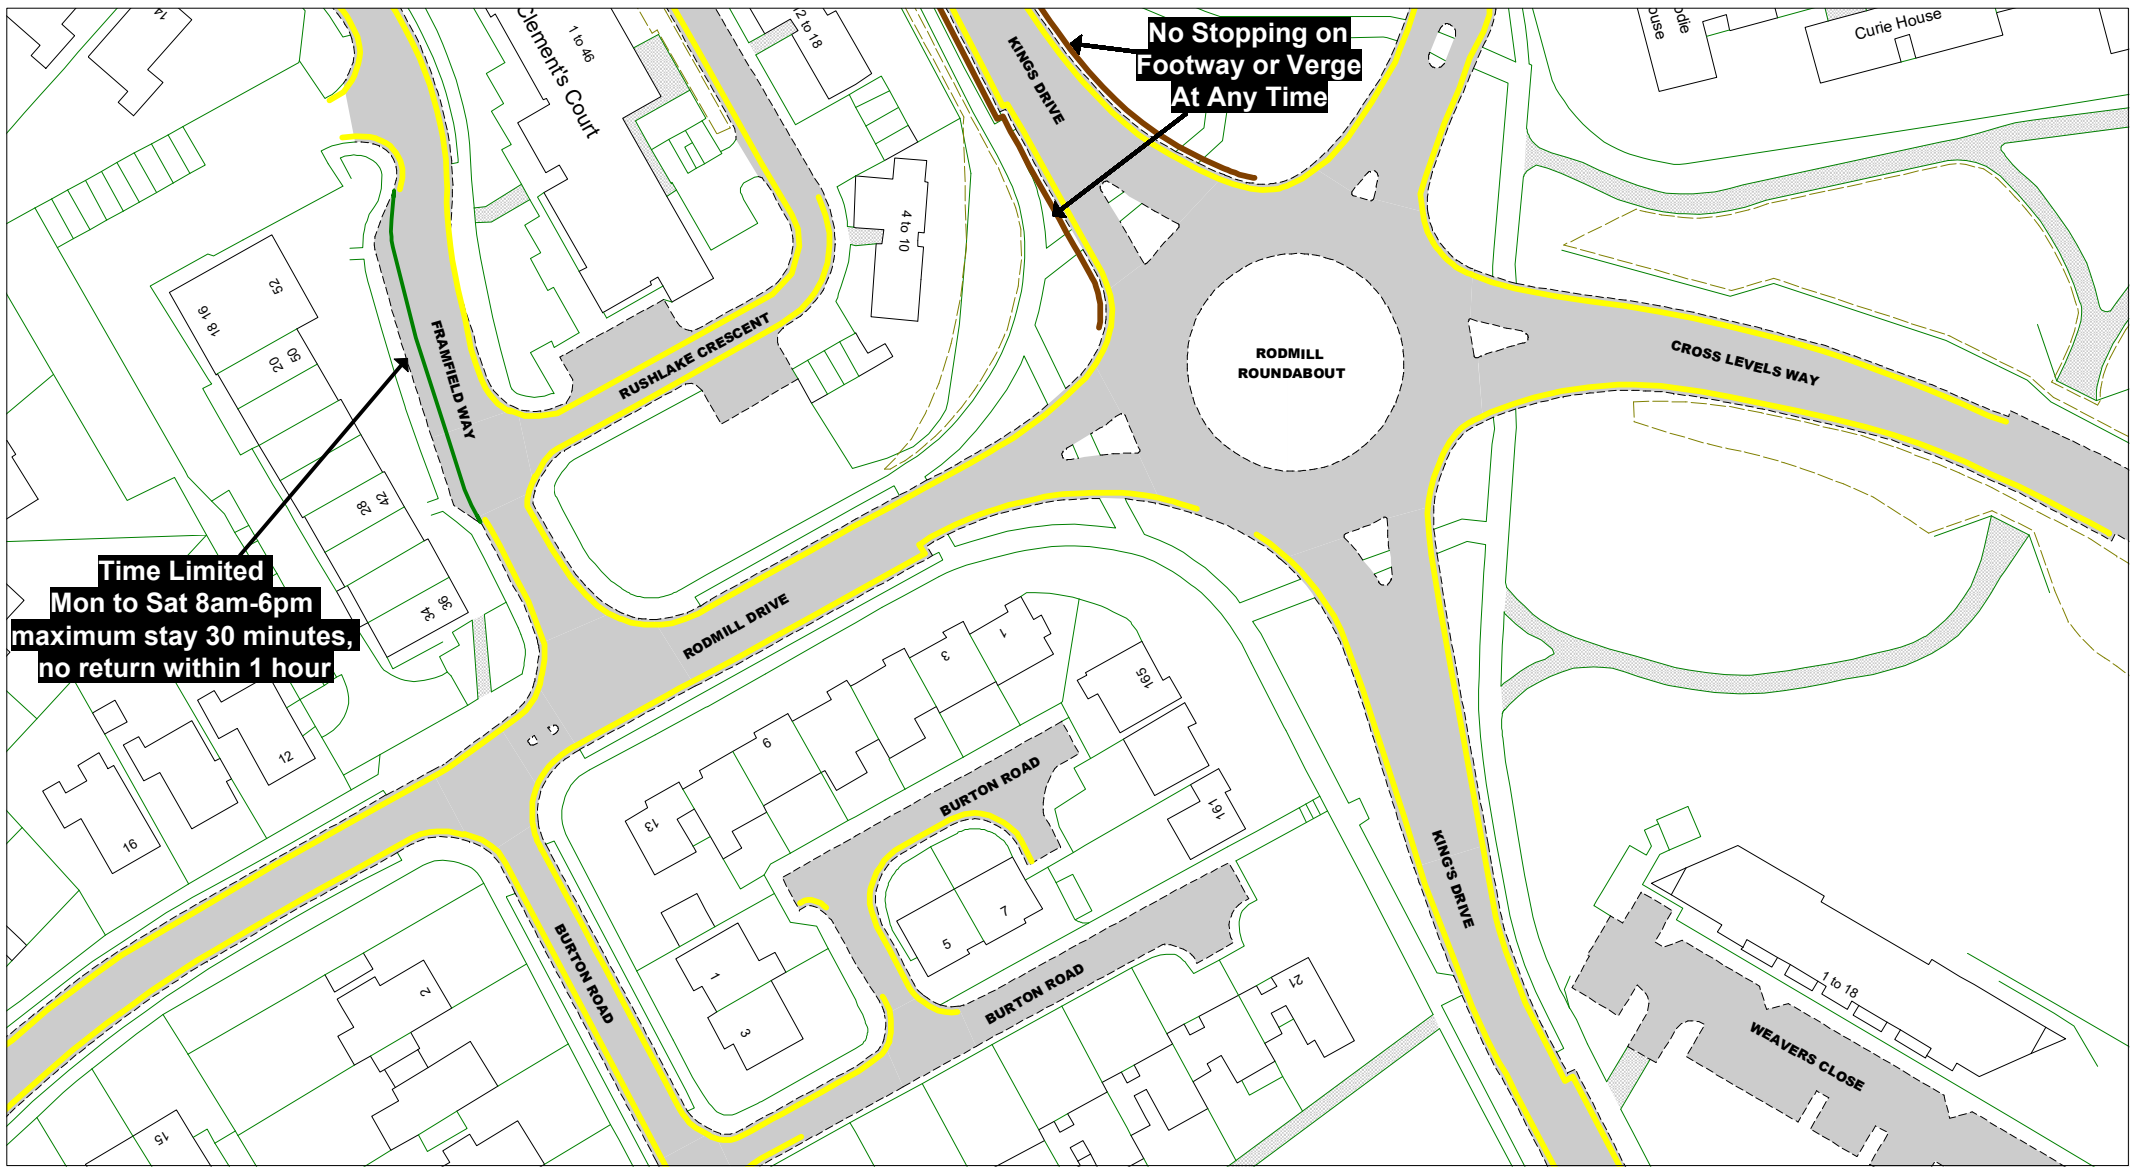

© Crown copyright. All rights reserved
East Sussex County Council
Licence No. 100019601 2020

East Sussex
County Council

The East Sussex (Eastbourne)
(Parking Places and Waiting,
No Stopping and Loading
Restrictions)
Traffic Regulation Order 2021

Area C

Key to Labels

- **ABCD** Proposed Permanent TRO restriction
- **ABCD** Non TRO item

Key to TRO Restriction Types

- No Waiting at Any Time
- No Waiting
- No Loading at Any Time
- No Loading
- Pay and Display
- Permit Holders Only
- Permit Holders or Pay and Display
- Resident Permit Holders Only
- Time Limited
- Permit Holders or Time Limited

- Disabled Badge Holders Only
- Ambulances Only
- Doctors Only
- Motorcycles Only
- Loading/ Unloading Only
- Taxi Only
- Loading/ Unloading Only and Taxi Only
- Bus Stop/ Stand Clearway
- Buses Only
- No Stopping on Footway or Verge
- No Stopping On Entrance Markings
- No Waiting Vehicles over 5 tonnes gross weight
- Pedestrian Crossing (controlled area)
- Pedestrian Crossing Point
- Bus Stop/ Stand Clearway

Key to Non TRO Items

Adjacent Map Tile

- **NV173**
- **NW172**
- **NX173**

SCALE	1 : 1000
DATE	15/12/2020

Tile Ref: NW173
Revision: 0