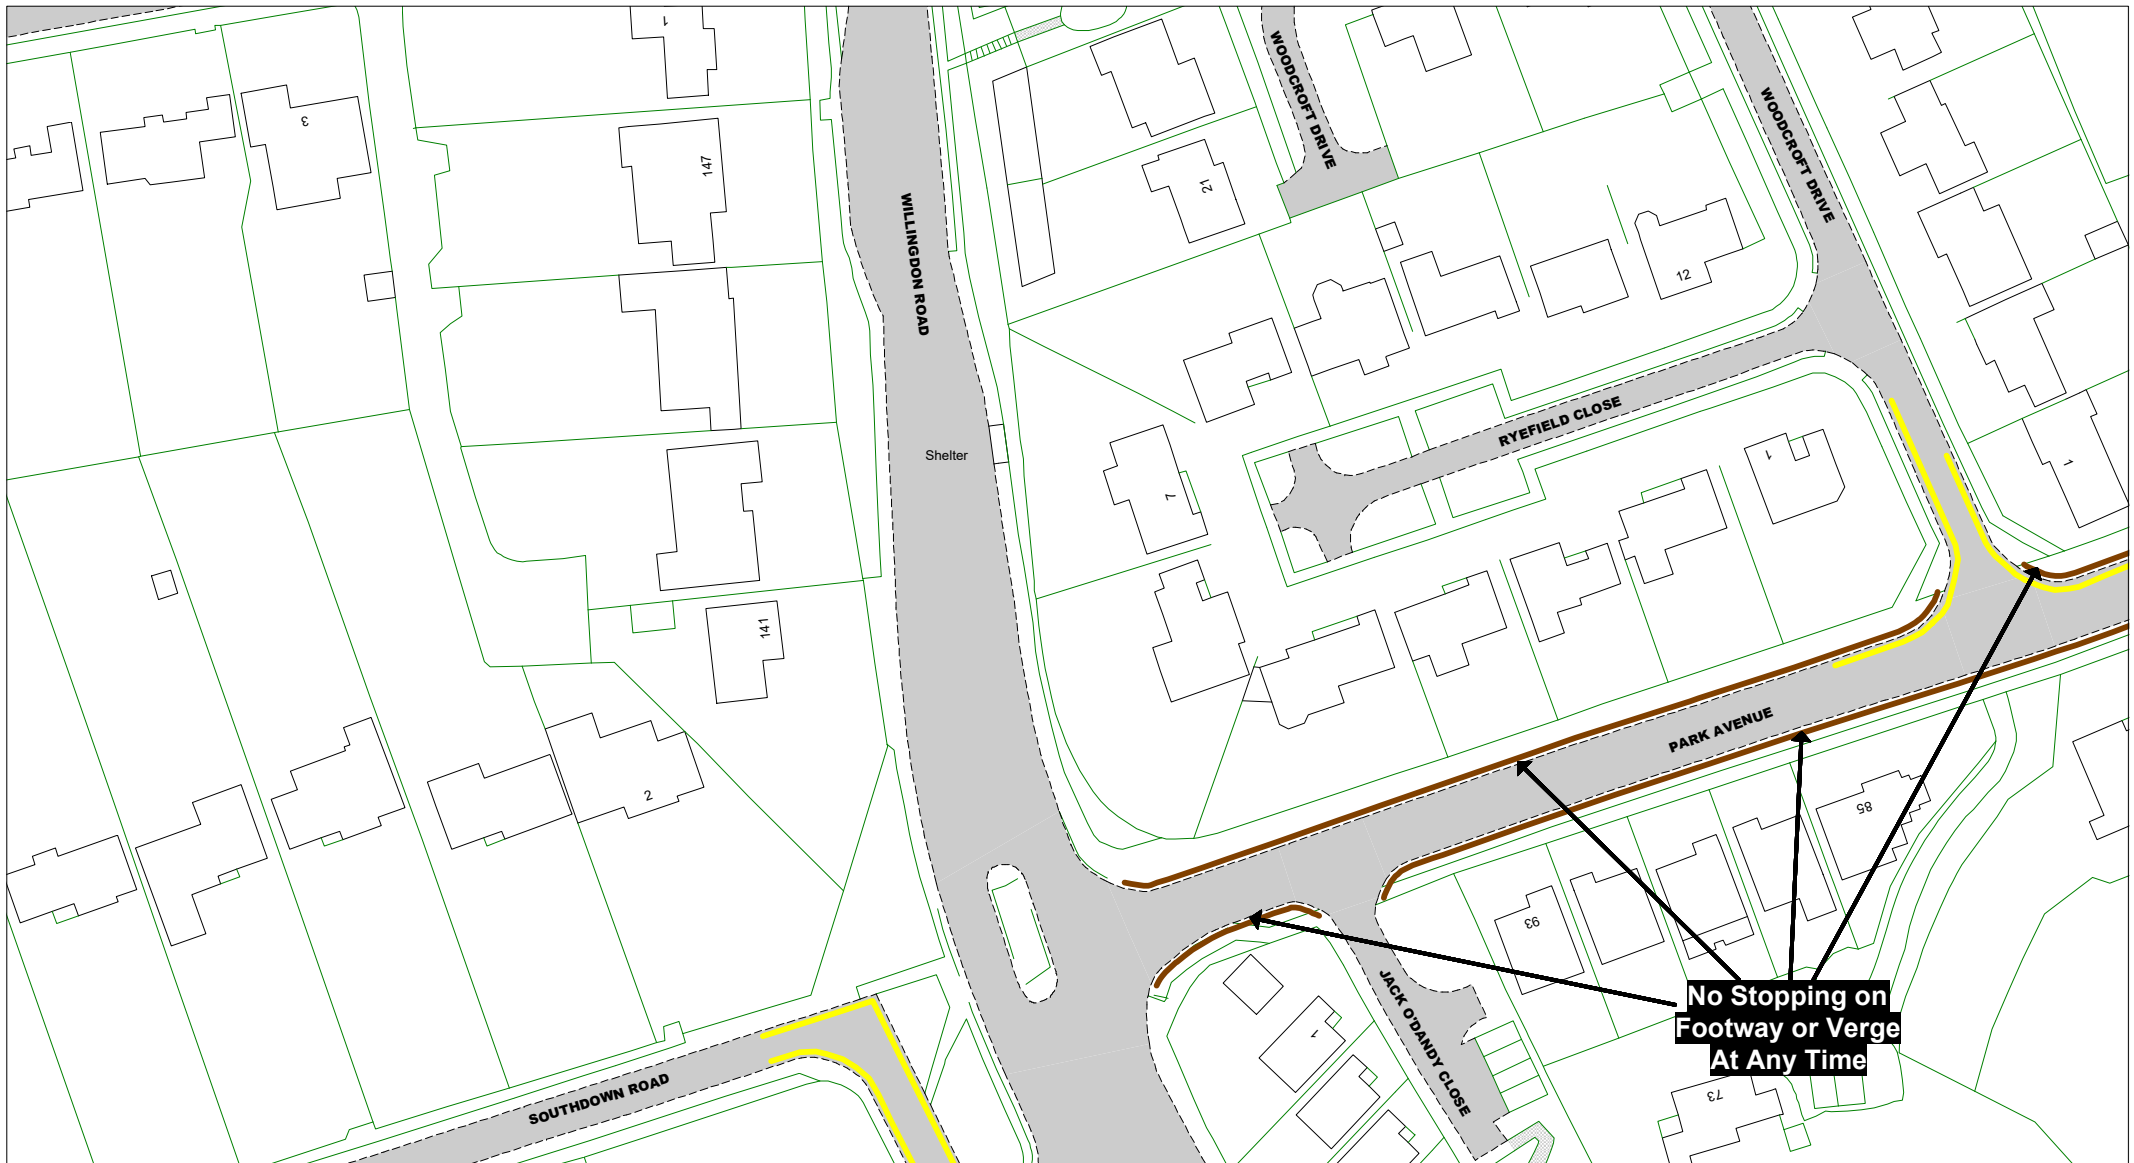

© Crown copyright. All rights reserved
East Sussex County Council
Licence No. 100019601 2020

The East Sussex (Eastbourne)
(Parking Places and Waiting,
No Stopping and Loading
Restrictions)
Traffic Regulation Order 2021

Area C

Key to Labels

- **ABCD** Proposed Permanent TRO restriction
- **ABCD** Non TRO item

Key to TRO Restriction Types

- No Waiting at Any Time
- No Waiting
- No Loading at Any Time
- No Loading
- Pay and Display
- Permit Holders Only
- Permit Holders or Pay and Display
- Resident Permit Holders Only
- Time Limited
- Permit Holders or Time Limited
- Disabled Badge Holders Only
- Ambulances Only
- Doctors Only
- Motorcycles Only
- Loading/ Unloading Only
- Taxi Only
- Loading/ Unloading Only and Taxi Only
- Bus Stop/ Stand Clearway
- Buses Only
- No Stopping on Footway or Verge
- No Stopping On Entrance Markings
- No Waiting Vehicles over 5 tonnes gross weight
- Pedestrian Crossing (controlled area)
- Pedestrian Crossing Point
- Bus Stop/ Stand Clearway

Key to Non TRO Items

Adjacent Map Tile

▲
NS171 ▶
◀ **NT170** ▼

SCALE	1 : 1000
DATE	15/12/2020
Tile Ref: NS170	
Revision: 0