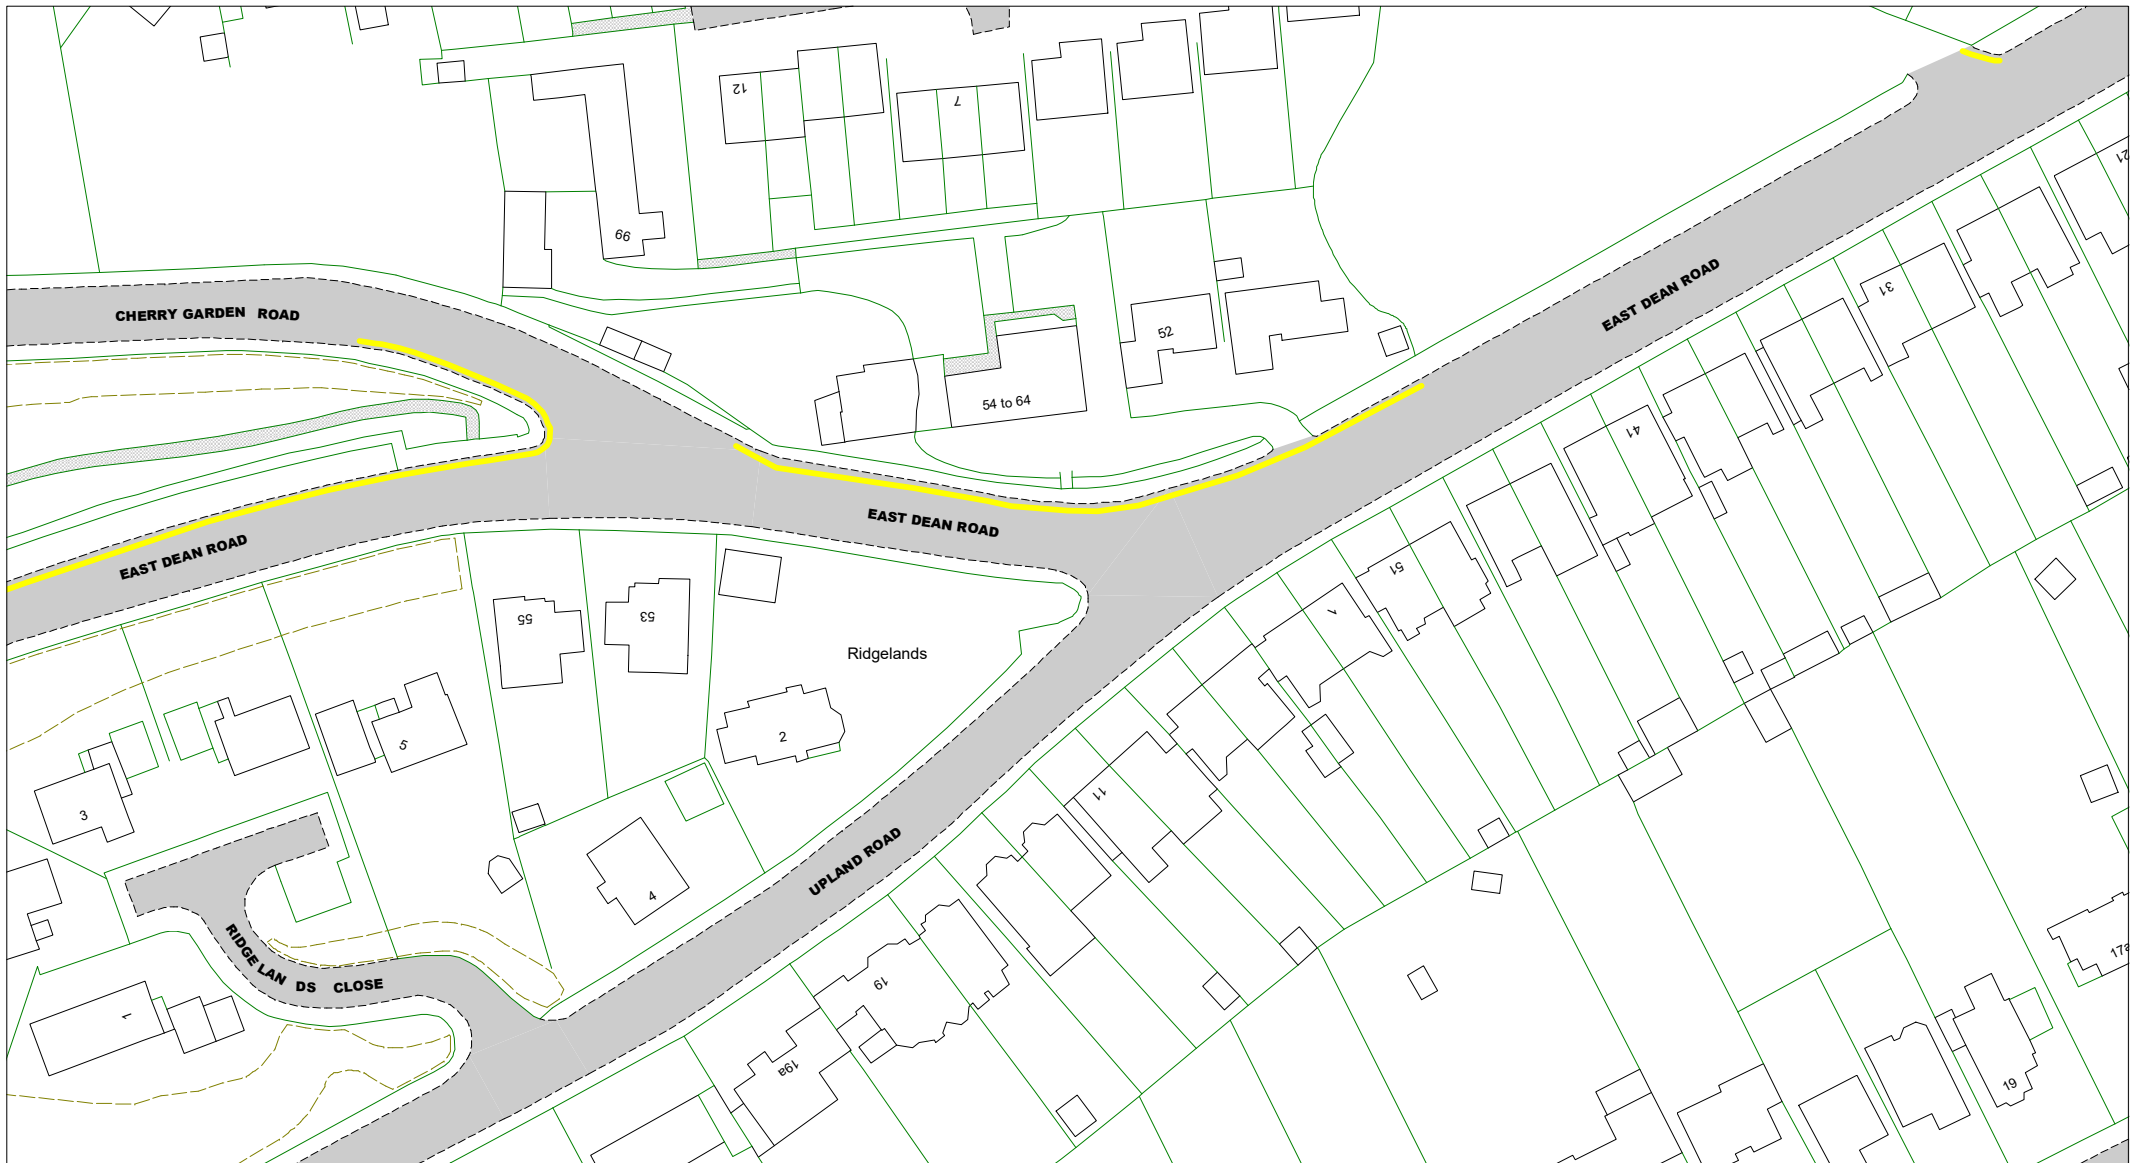

**Key to Non TRO Items**

**Adjacent Map Tile**

▲

◀

**OG170** ▶

▼

SCALE	1 : 1000
DATE	15/12/2020
Tile Ref: OG169	
Revision: 0	

© Crown copyright. All rights reserved  
 East Sussex County Council  
 Licence No. 100019601 2020