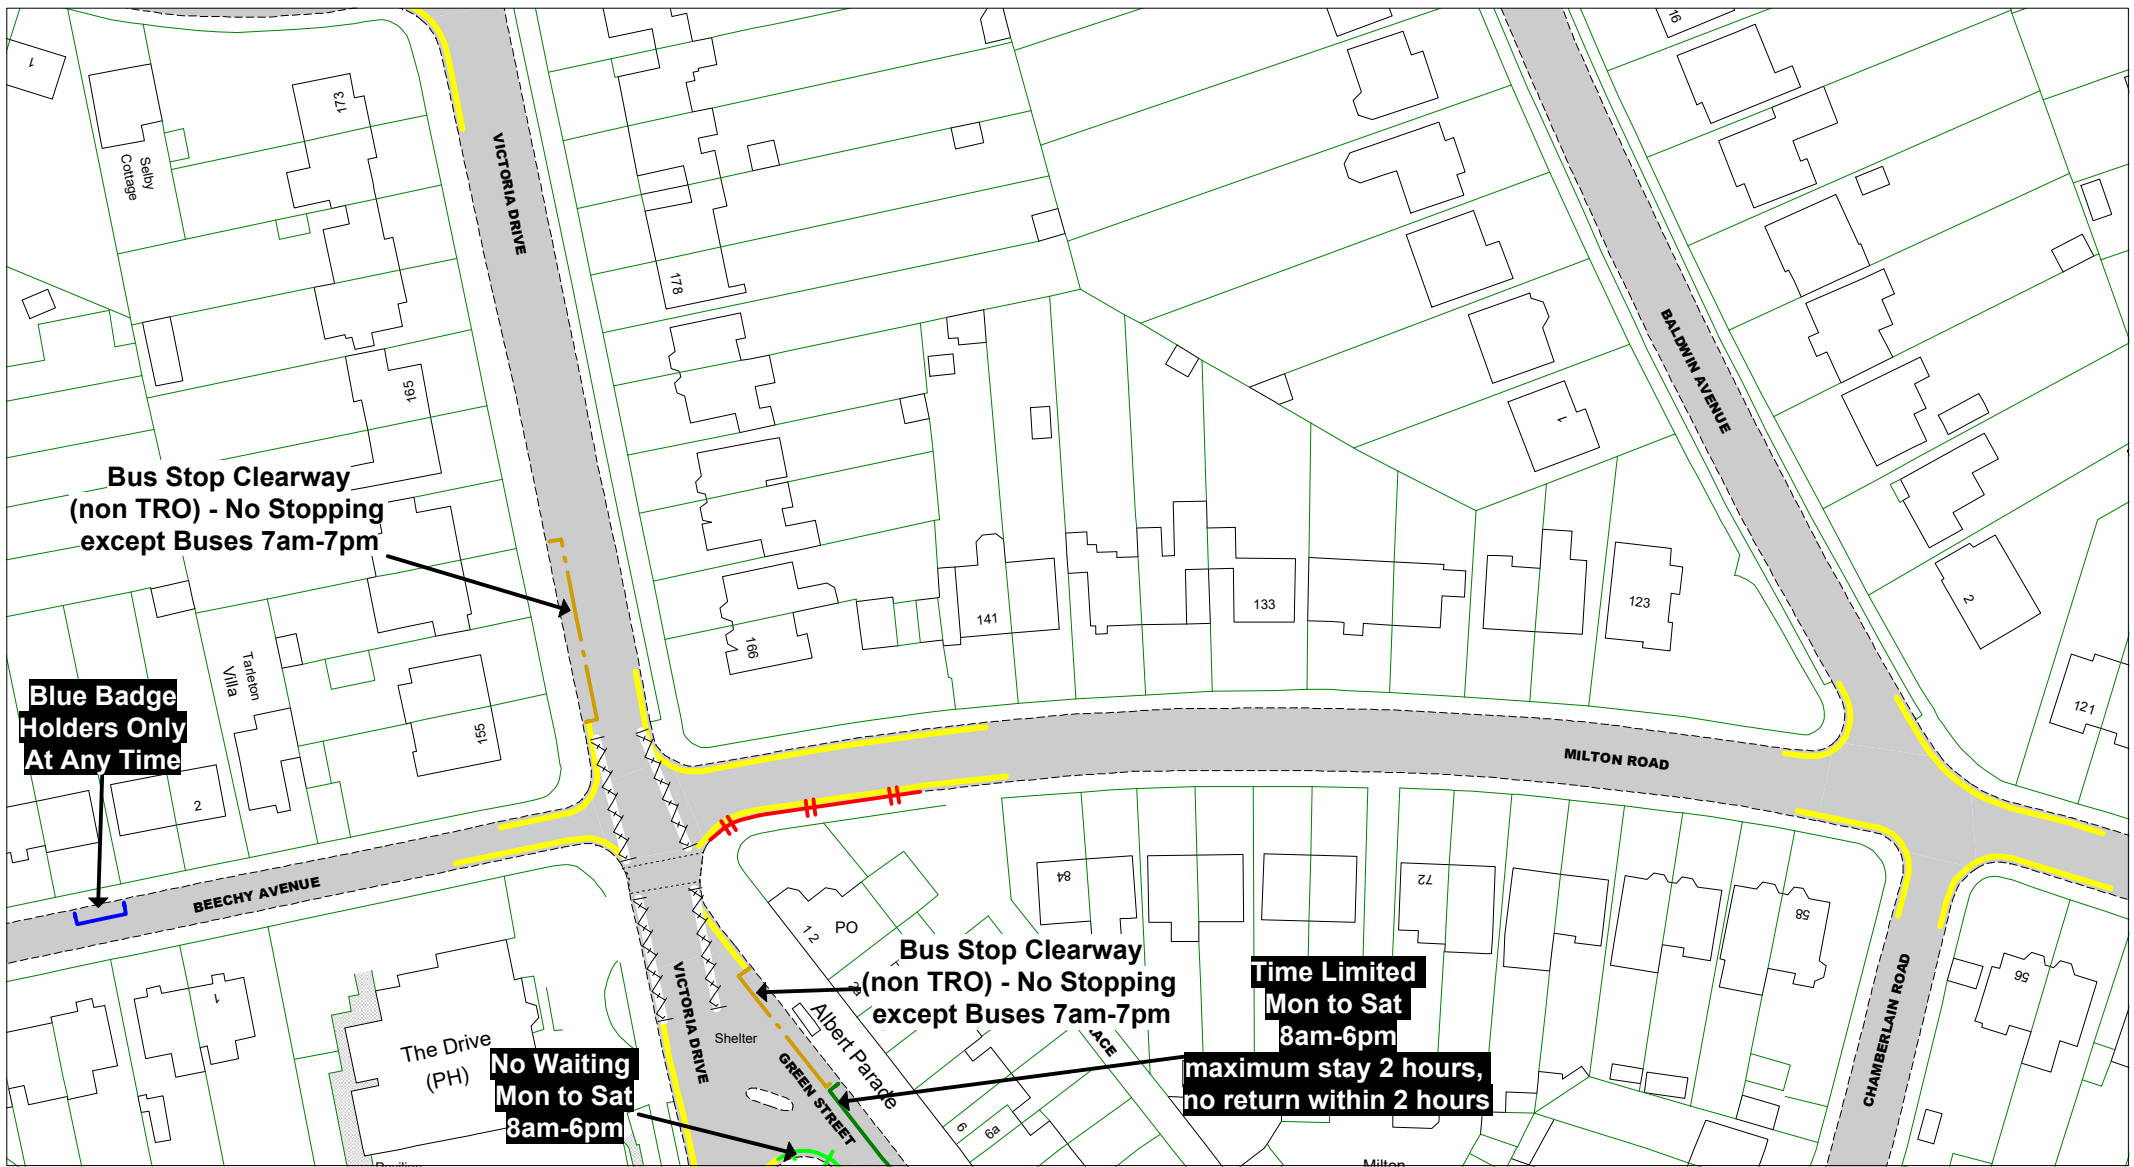

**Bus Stop Clearway
(non TRO) - No Stopping
except Buses 7am-7pm**

**Blue Badge
Holders Only
At Any Time**

**Bus Stop Clearway
(non TRO) - No Stopping
except Buses 7am-7pm**

**Time Limited
Mon to Sat
8am-6pm
maximum stay 2 hours,
no return within 2 hours**

**No Waiting
Mon to Sat
8am-6pm**

© Crown copyright. All rights reserved
East Sussex County Council
Licence No. 100019601 2020

The East Sussex (Eastbourne)
(Parking Places and Waiting,
No Stopping and Loading
Restrictions)
Traffic Regulation Order 2021

Area C

Key to Labels

- **ABCD** Proposed Permanent TRO restriction
- **ABCD** Non TRO item

Key to TRO Restriction Types

- No Waiting at Any Time
- No Waiting
- No Loading at Any Time
- No Loading
- Pay and Display
- Permit Holders Only
- Permit Holders or Pay and Display
- Resident Permit Holders Only
- Time Limited
- Permit Holders or Time Limited

- Disabled Badge Holders Only
- Ambulances Only
- Doctors Only
- Motorcycles Only
- Loading/ Unloading Only
- Taxi Only
- Loading/ Unloading Only and Taxi Only
- Bus Stop/ Stand Clearway
- Buses Only
- No Stopping on Footway or Verge

- No Stopping On Entrance Markings
- No Waiting Vehicles over 5 tonnes gross weight

Key to Non TRO Items

- Pedestrian Crossing (controlled area)
- Pedestrian Crossing Point
- Bus Stop/ Stand Clearway

Adjacent Map Tile

- **NZ170**
- **OA169**
- **OA171**
- **OB170**

SCALE	1 : 1000
DATE	15/12/2020
Tile Ref: OA170	
Revision: 0