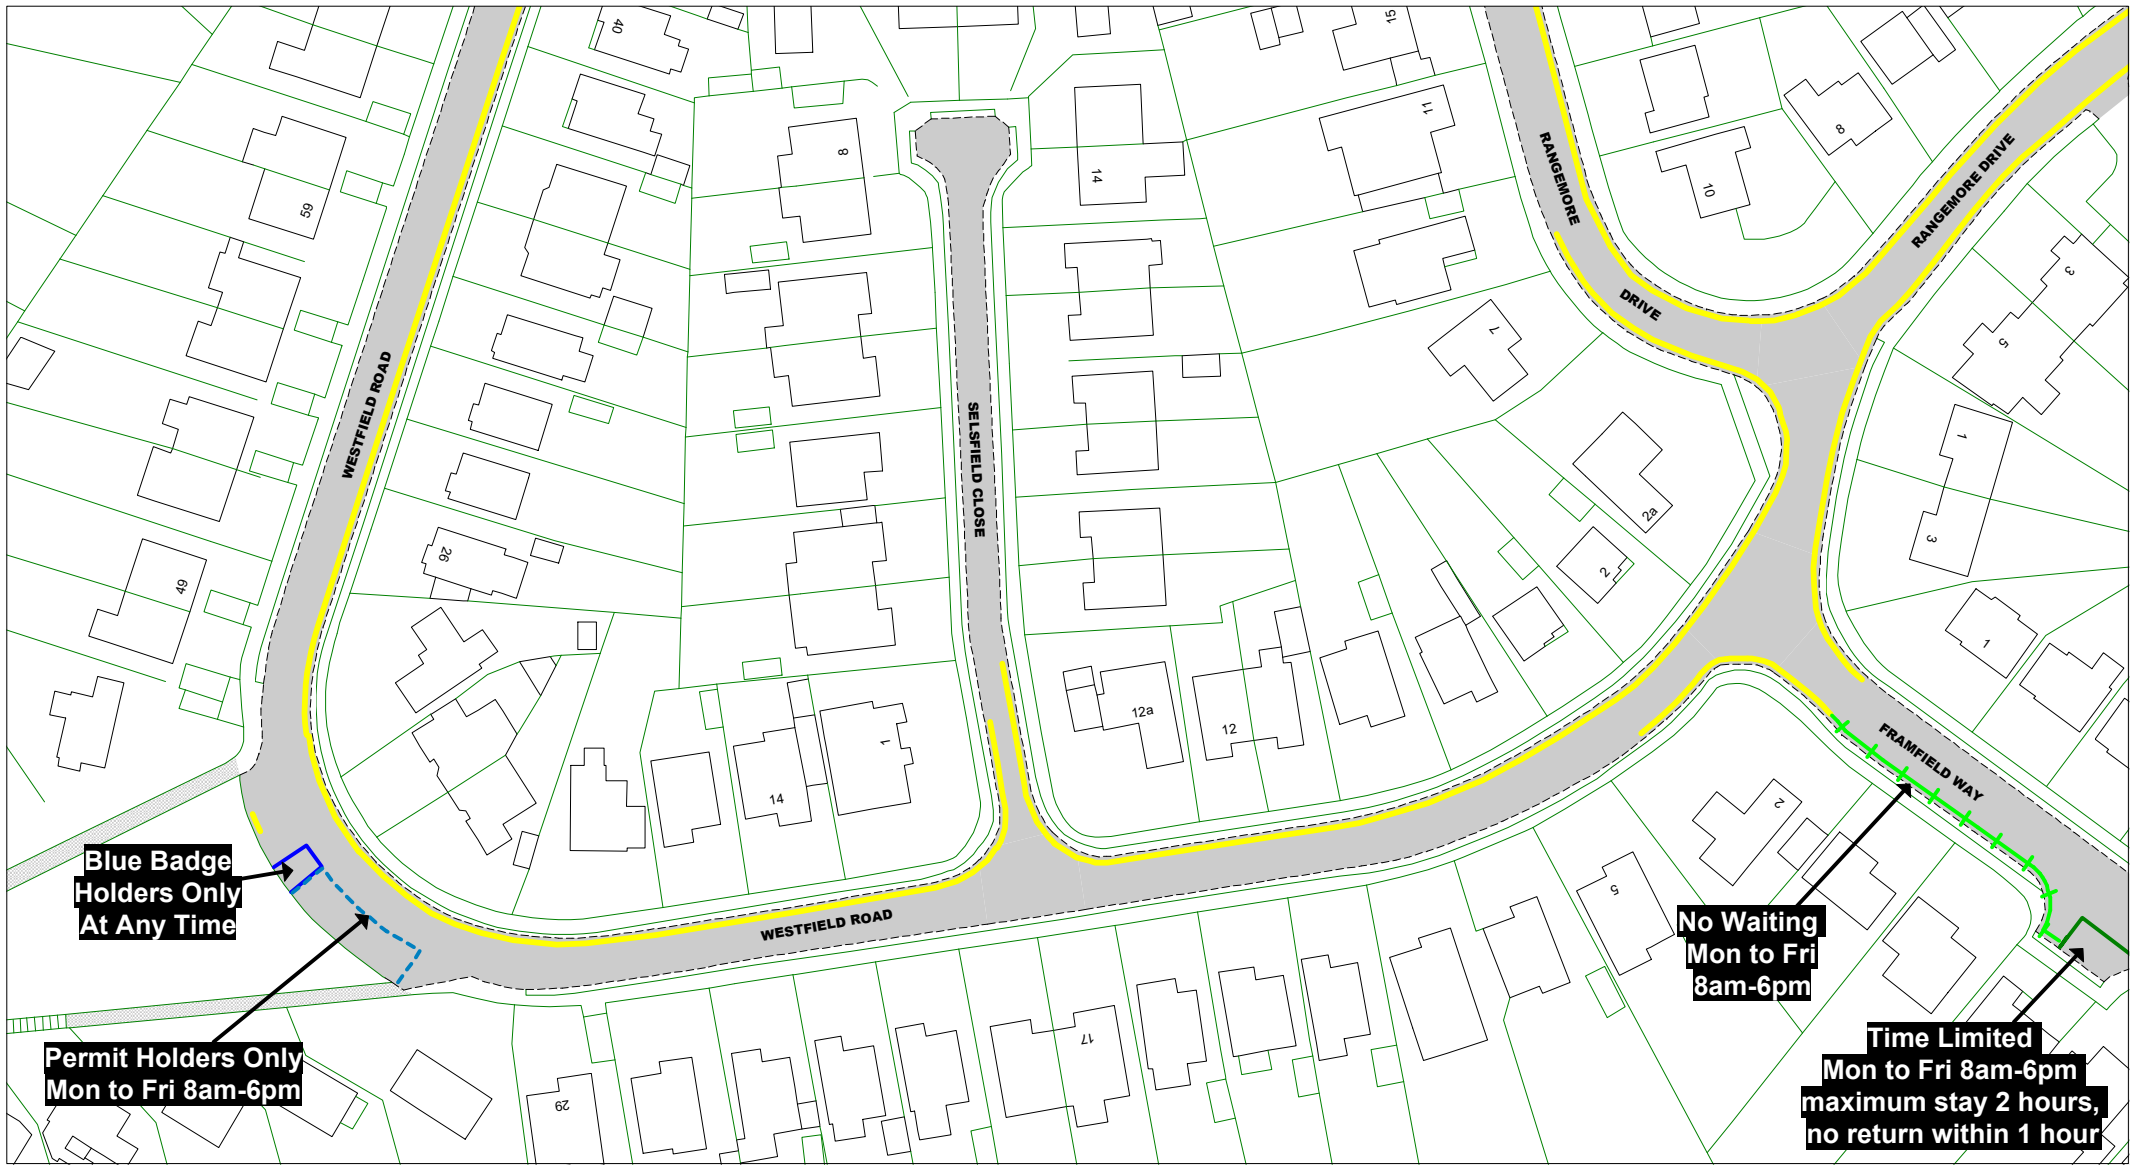

© Crown copyright. All rights reserved
East Sussex County Council
Licence No. 100019601 2020

The East Sussex (Eastbourne)
(Parking Places and Waiting,
No Stopping and Loading
Restrictions)
Traffic Regulation Order 2021

Area C

Key to Labels

- **ABCD** Proposed Permanent TRO restriction
- **ABCD** Non TRO item

Key to TRO Restriction Types

- No Waiting at Any Time
- No Waiting
- No Loading at Any Time
- No Loading
- Pay and Display
- Permit Holders Only
- Permit Holders or Pay and Display
- Resident Permit Holders Only
- Time Limited
- Permit Holders or Time Limited
- Disabled Badge Holders Only
- Ambulances Only
- Doctors Only
- Motorcycles Only
- Loading/ Unloading Only
- Taxi Only
- Loading/ Unloading Only and Taxi Only
- Bus Stop/ Stand Clearway
- Buses Only
- No Stopping on Footway or Verge
- No Stopping On Entrance Markings
- No Waiting Vehicles over 5 tonnes gross weight
- Pedestrian Crossing (controlled area)
- Pedestrian Crossing Point
- Bus Stop/ Stand Clearway

Key to Non TRO Items

Adjacent Map Tile

NU172

NV173

NW172

SCALE 1 : 1000

DATE 15/12/2020

Tile Ref: NV172
Revision: 0