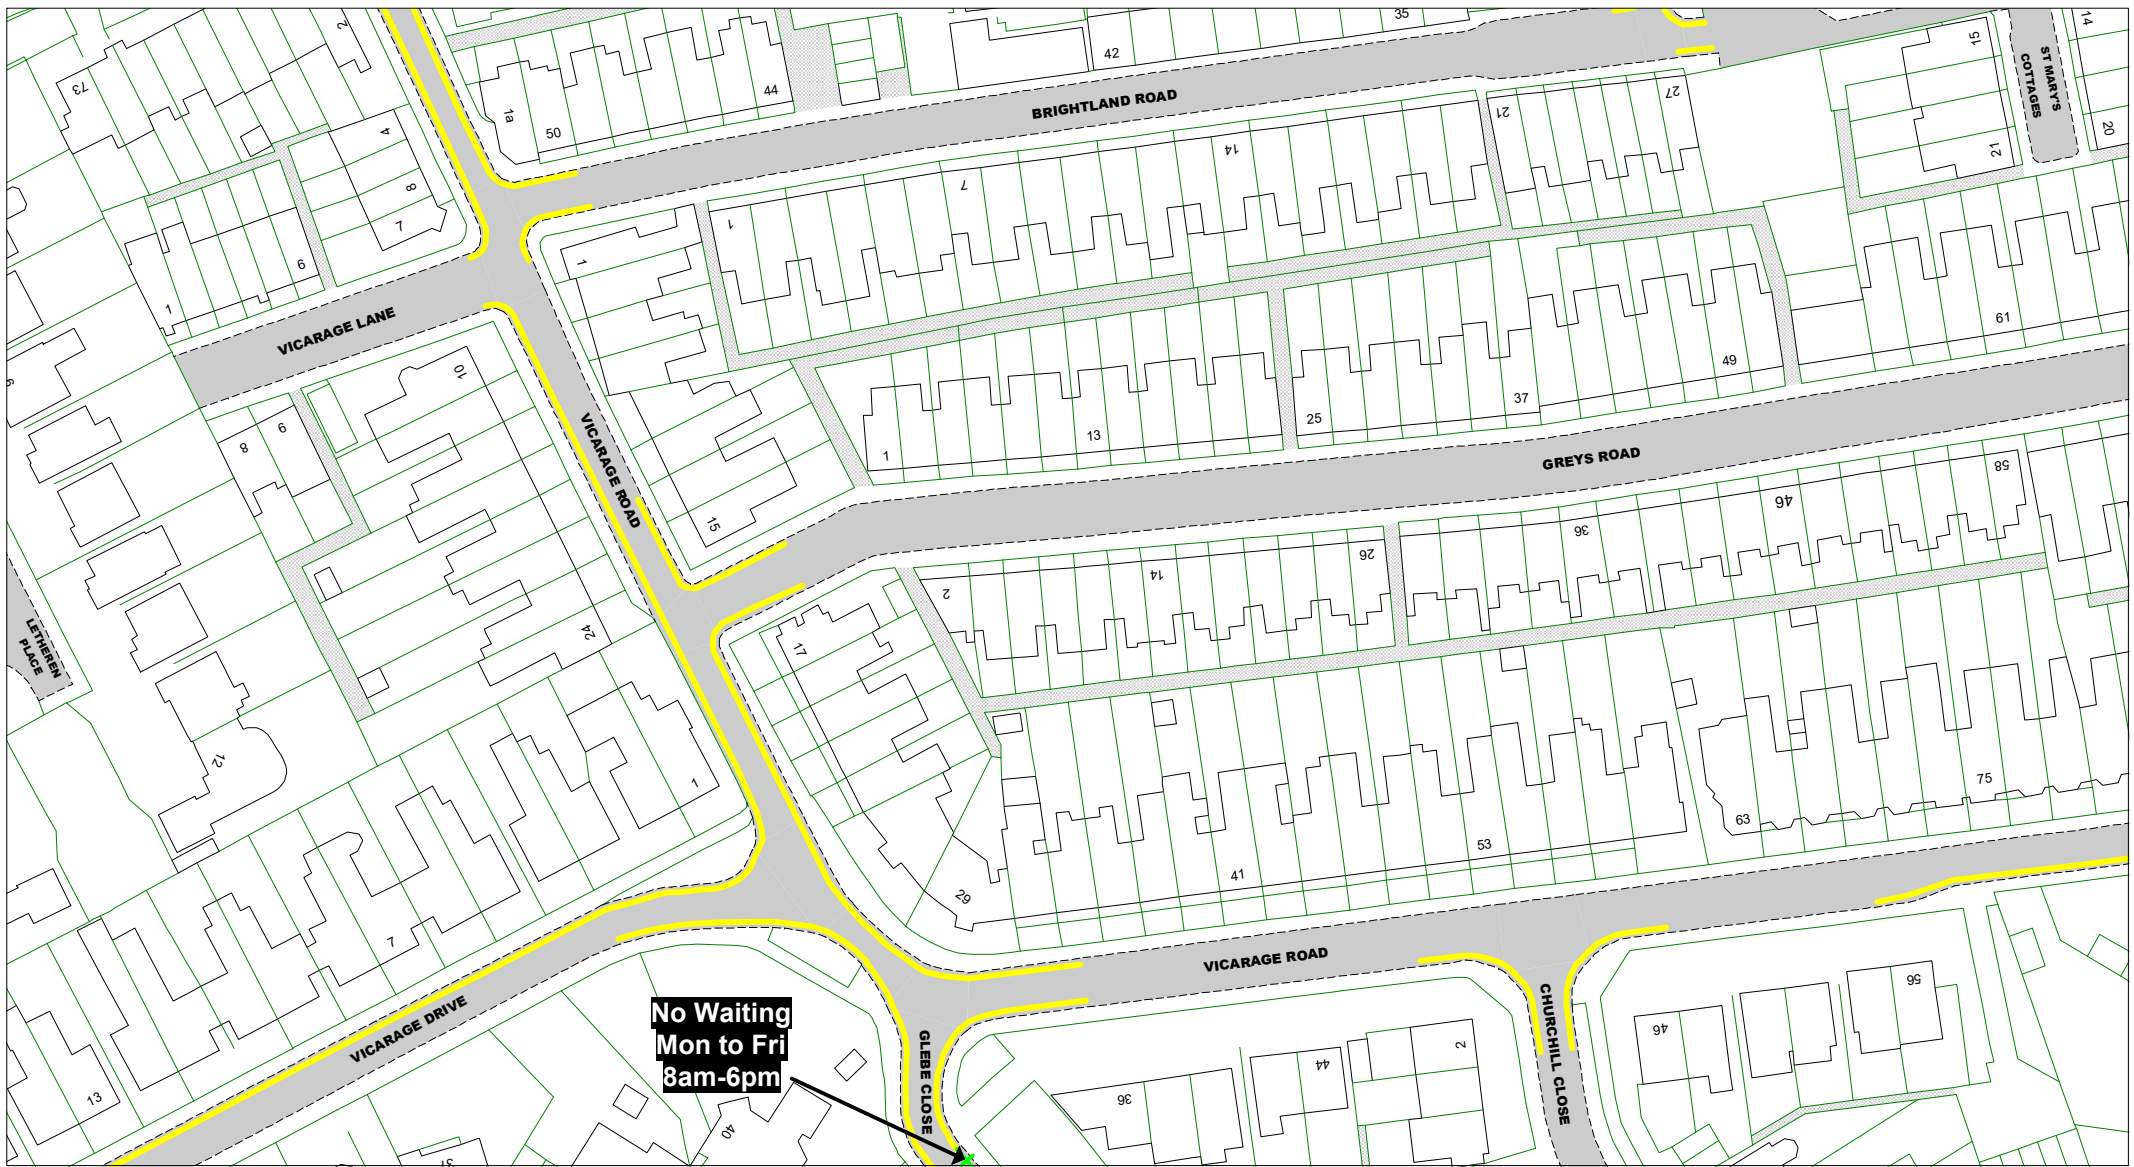

**Key to Non TRO Items**

**Adjacent Map Tile**

- OE171**
- OF170**
- OF172**
- OG171**

SCALE	1 : 1000
DATE	15/12/2020

Tile Ref: OF171  
 Revision: 0

**No Waiting  
Mon to Fri  
8am-6pm**

© Crown copyright. All rights reserved  
East Sussex County Council  
Licence No. 100019601 2020