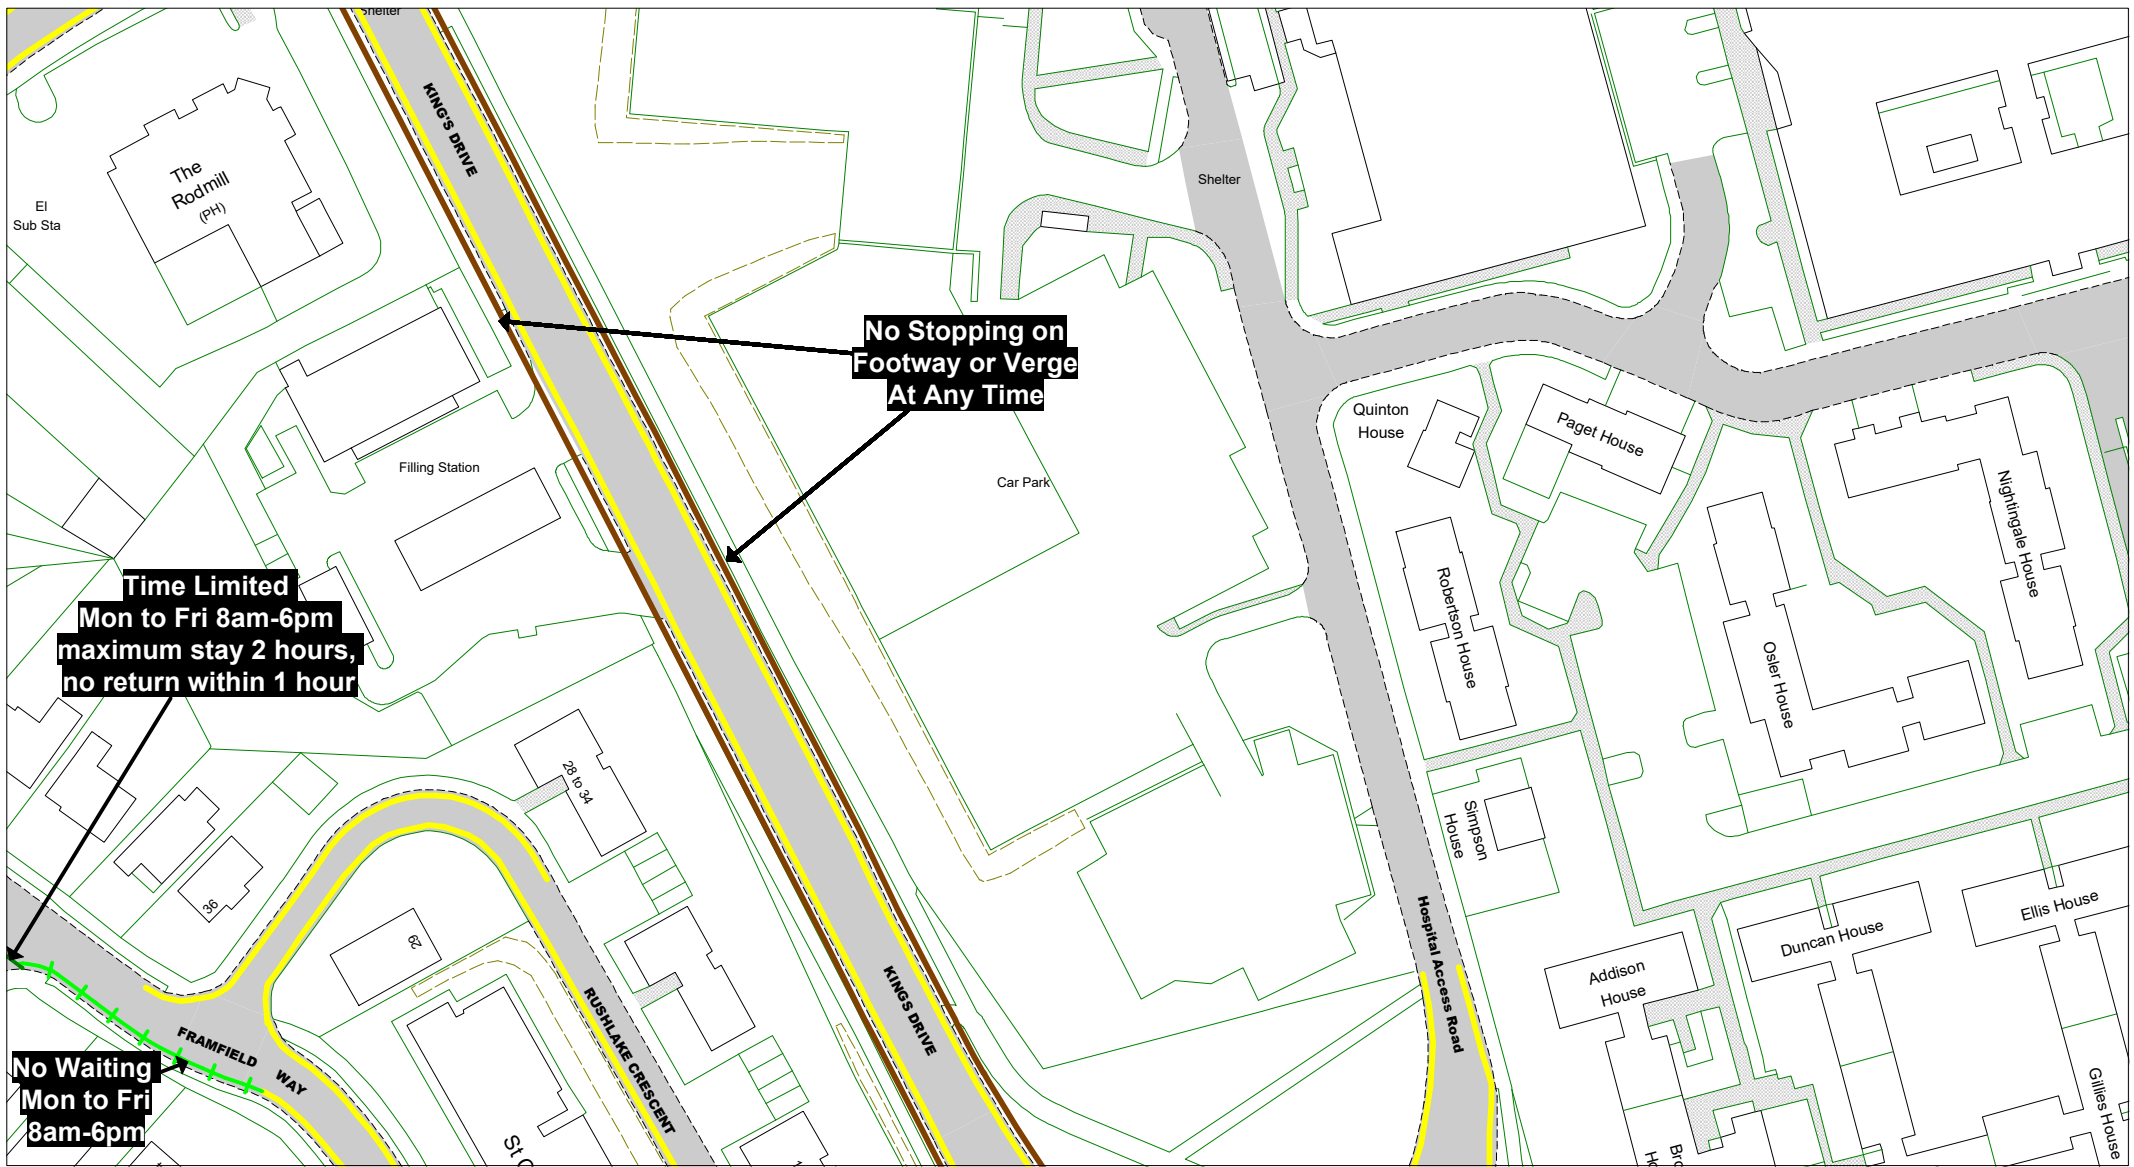

© Crown copyright. All rights reserved
East Sussex County Council
Licence No. 100019601 2020

East Sussex
County Council

The East Sussex (Eastbourne)
(Parking Places and Waiting,
No Stopping and Loading
Restrictions)
Traffic Regulation Order 2021

Area C

Key to Labels

- **ABCD** Proposed Permanent TRO restriction
- **ABCD** Non TRO item

Key to TRO Restriction Types

- No Waiting at Any Time
- No Waiting
- No Loading at Any Time
- No Loading
- Pay and Display
- Permit Holders Only
- Permit Holders or Pay and Display
- Resident Permit Holders Only
- Time Limited
- Permit Holders or Time Limited
- Disabled Badge Holders Only
- Ambulances Only
- Doctors Only
- Motorcycles Only
- Loading/ Unloading Only
- Taxi Only
- Loading/ Unloading Only and Taxi Only
- Bus Stop/ Stand Clearway
- Buses Only
- No Stopping on Footway or Verge
- No Stopping On Entrance Markings
- No Waiting Vehicles over 5 tonnes gross weight
- Pedestrian Crossing (controlled area)
- Pedestrian Crossing Point
- Bus Stop/ Stand Clearway

Key to Non TRO Items

- Pedestrian Crossing (controlled area)
- Pedestrian Crossing Point
- Bus Stop/ Stand Clearway

Adjacent Map Tile

NU173

NV172

NW173

SCALE 1 : 1000

DATE 15/12/2020

Tile Ref: NV173
Revision: 0