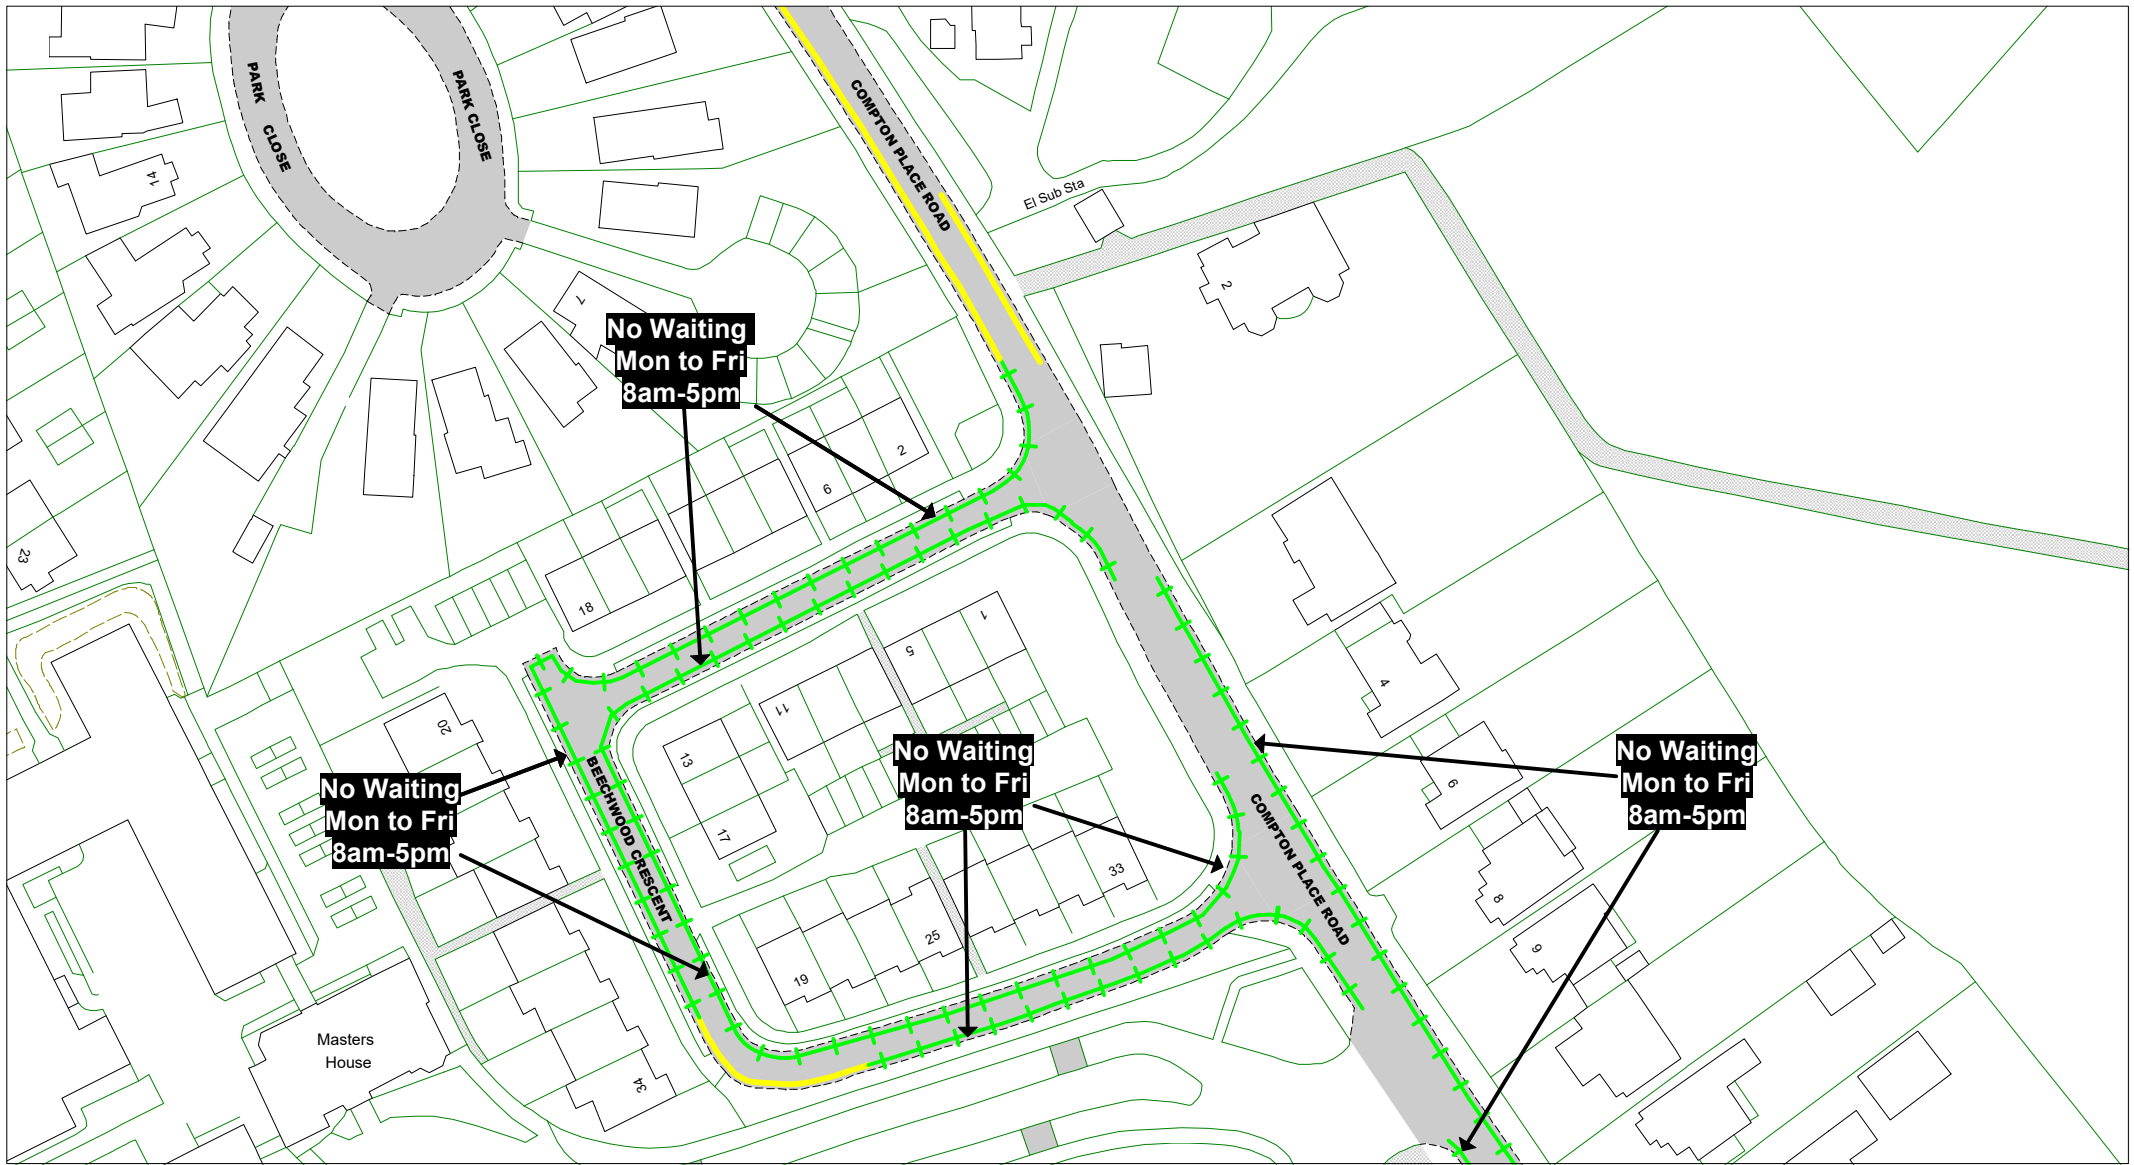

**Key to Non TRO Items**

**Adjacent Map Tile**

- OF172**
- OG171**
- OG173**
- OH172**

SCALE	1 : 1000
DATE	15/12/2020
Tile Ref: OG172	
Revision: 0	

© Crown copyright. All rights reserved  
 East Sussex County Council  
 Licence No. 100019601 2020