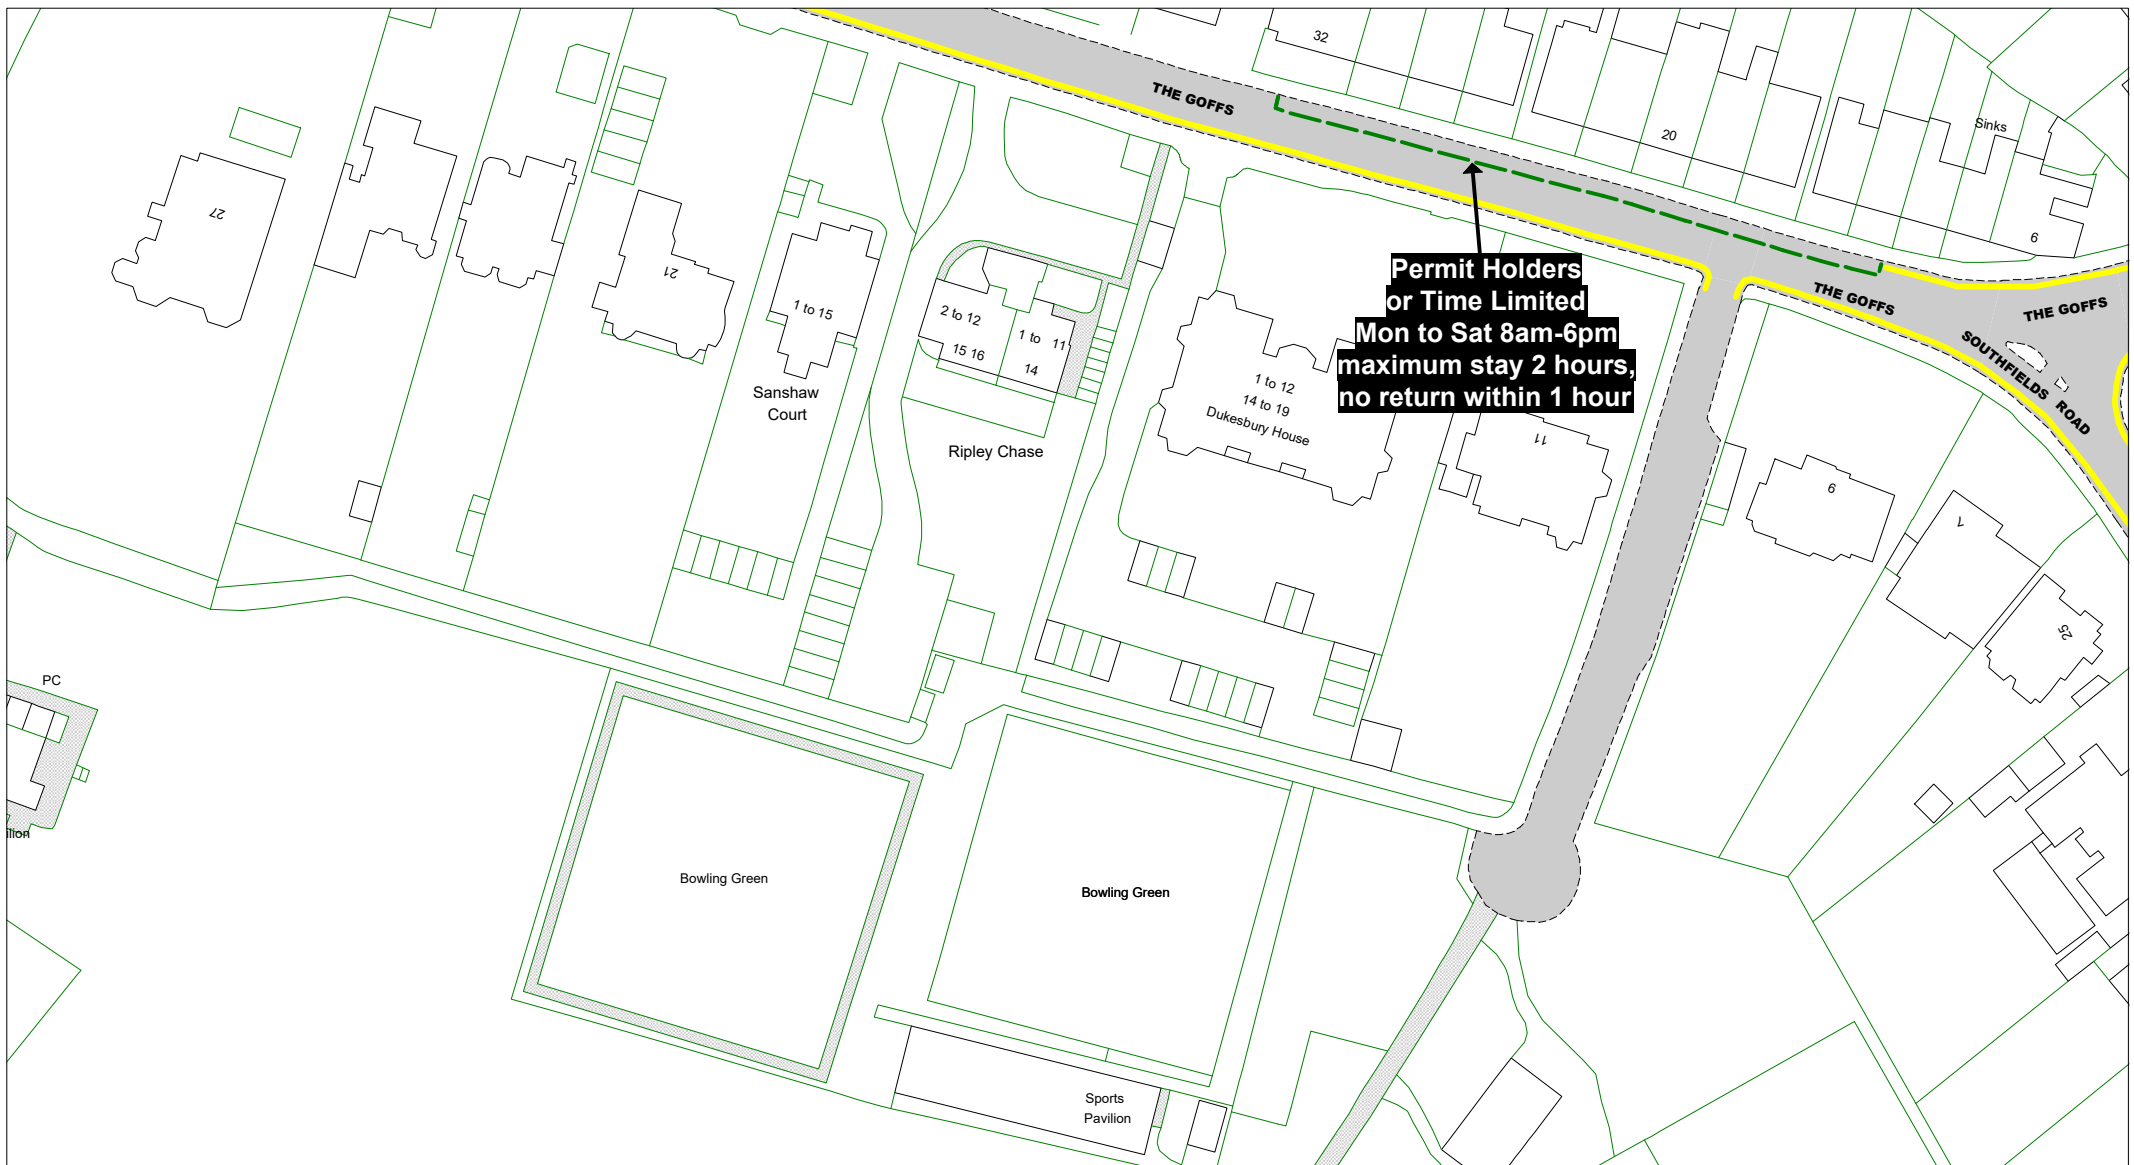

© Crown copyright. All rights reserved
East Sussex County Council
Licence No. 100019601 2020

East Sussex
County Council

The East Sussex (Eastbourne)
(Parking Places and Waiting,
No Stopping and Loading
Restrictions)
Traffic Regulation Order 2021

Area C

Key to Labels

- **ABCD** Proposed Permanent TRO restriction
- **ABCD** Non TRO item

Key to TRO Restriction Types

- No Waiting at Any Time
- No Waiting
- No Loading at Any Time
- No Loading
- Pay and Display
- Permit Holders Only
- Permit Holders or Pay and Display
- Resident Permit Holders Only
- Time Limited
- Permit Holders or Time Limited
- Disabled Badge Holders Only
- Ambulances Only
- Doctors Only
- Motorcycles Only
- Loading/ Unloading Only
- Taxi Only
- Loading/ Unloading Only and Taxi Only
- Bus Stop/ Stand Clearway
- Buses Only
- No Stopping on Footway or Verge
- No Stopping On Entrance Markings
- No Waiting Vehicles over 5 tonnes gross weight
- Pedestrian Crossing (controlled area)
- Pedestrian Crossing Point
- Bus Stop/ Stand Clearway

Key to Non TRO Items

- Pedestrian Crossing (controlled area)
- Pedestrian Crossing Point
- Bus Stop/ Stand Clearway

Adjacent Map Tile

- **OE174**
- **OF173**
- **OF175**
- **OG174**

SCALE	1 : 1000
DATE	15/12/2020

Tile Ref: OF174
Revision: 0