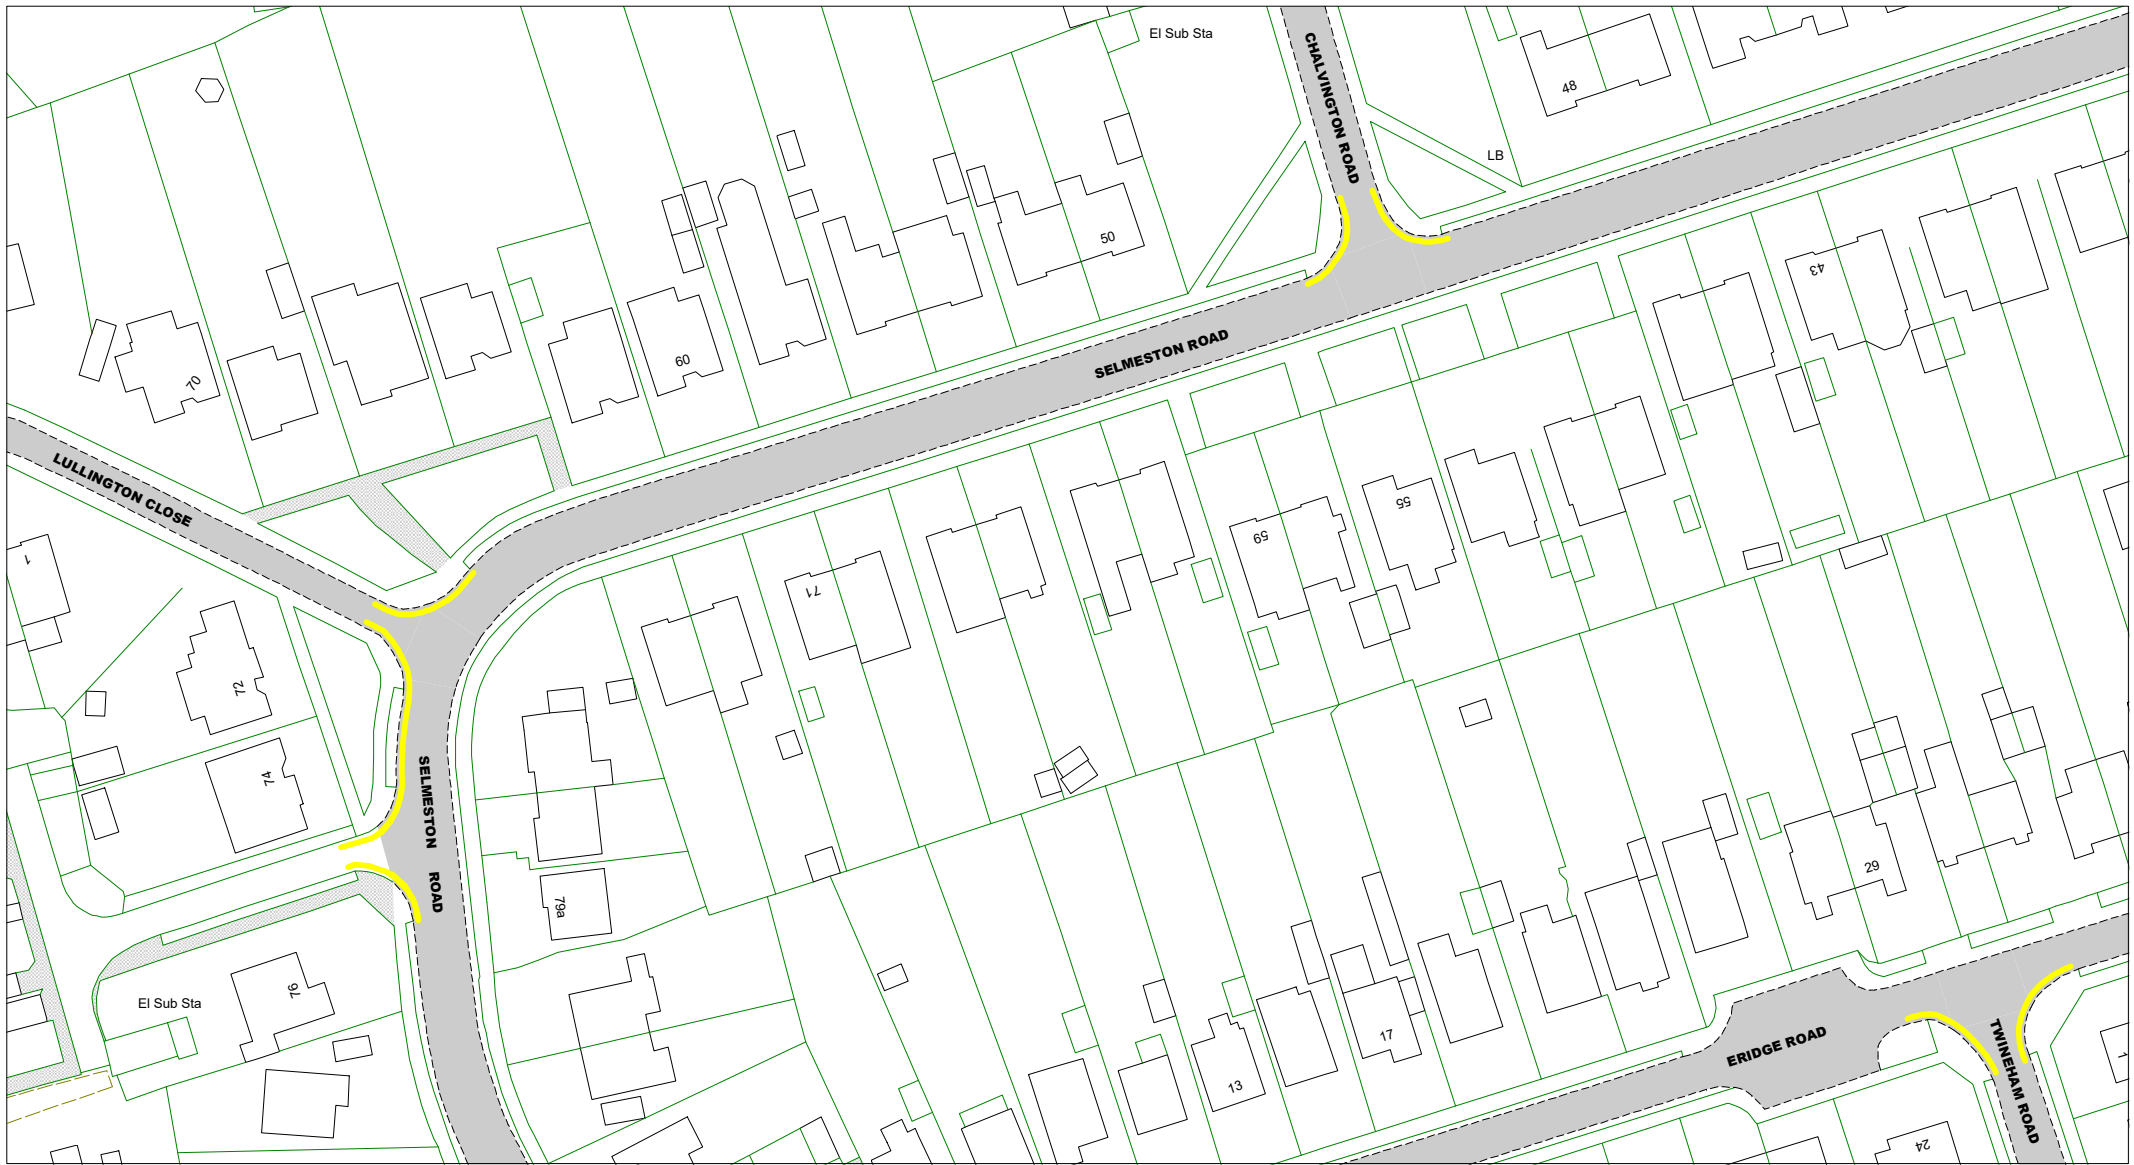

**Key to Non TRO Items**

**Adjacent Map Tile**

**NS170**

**NT171**

**NU170**

SCALE 1 : 1000

DATE 15/12/2020

Tile Ref: NT170  
 Revision: 0