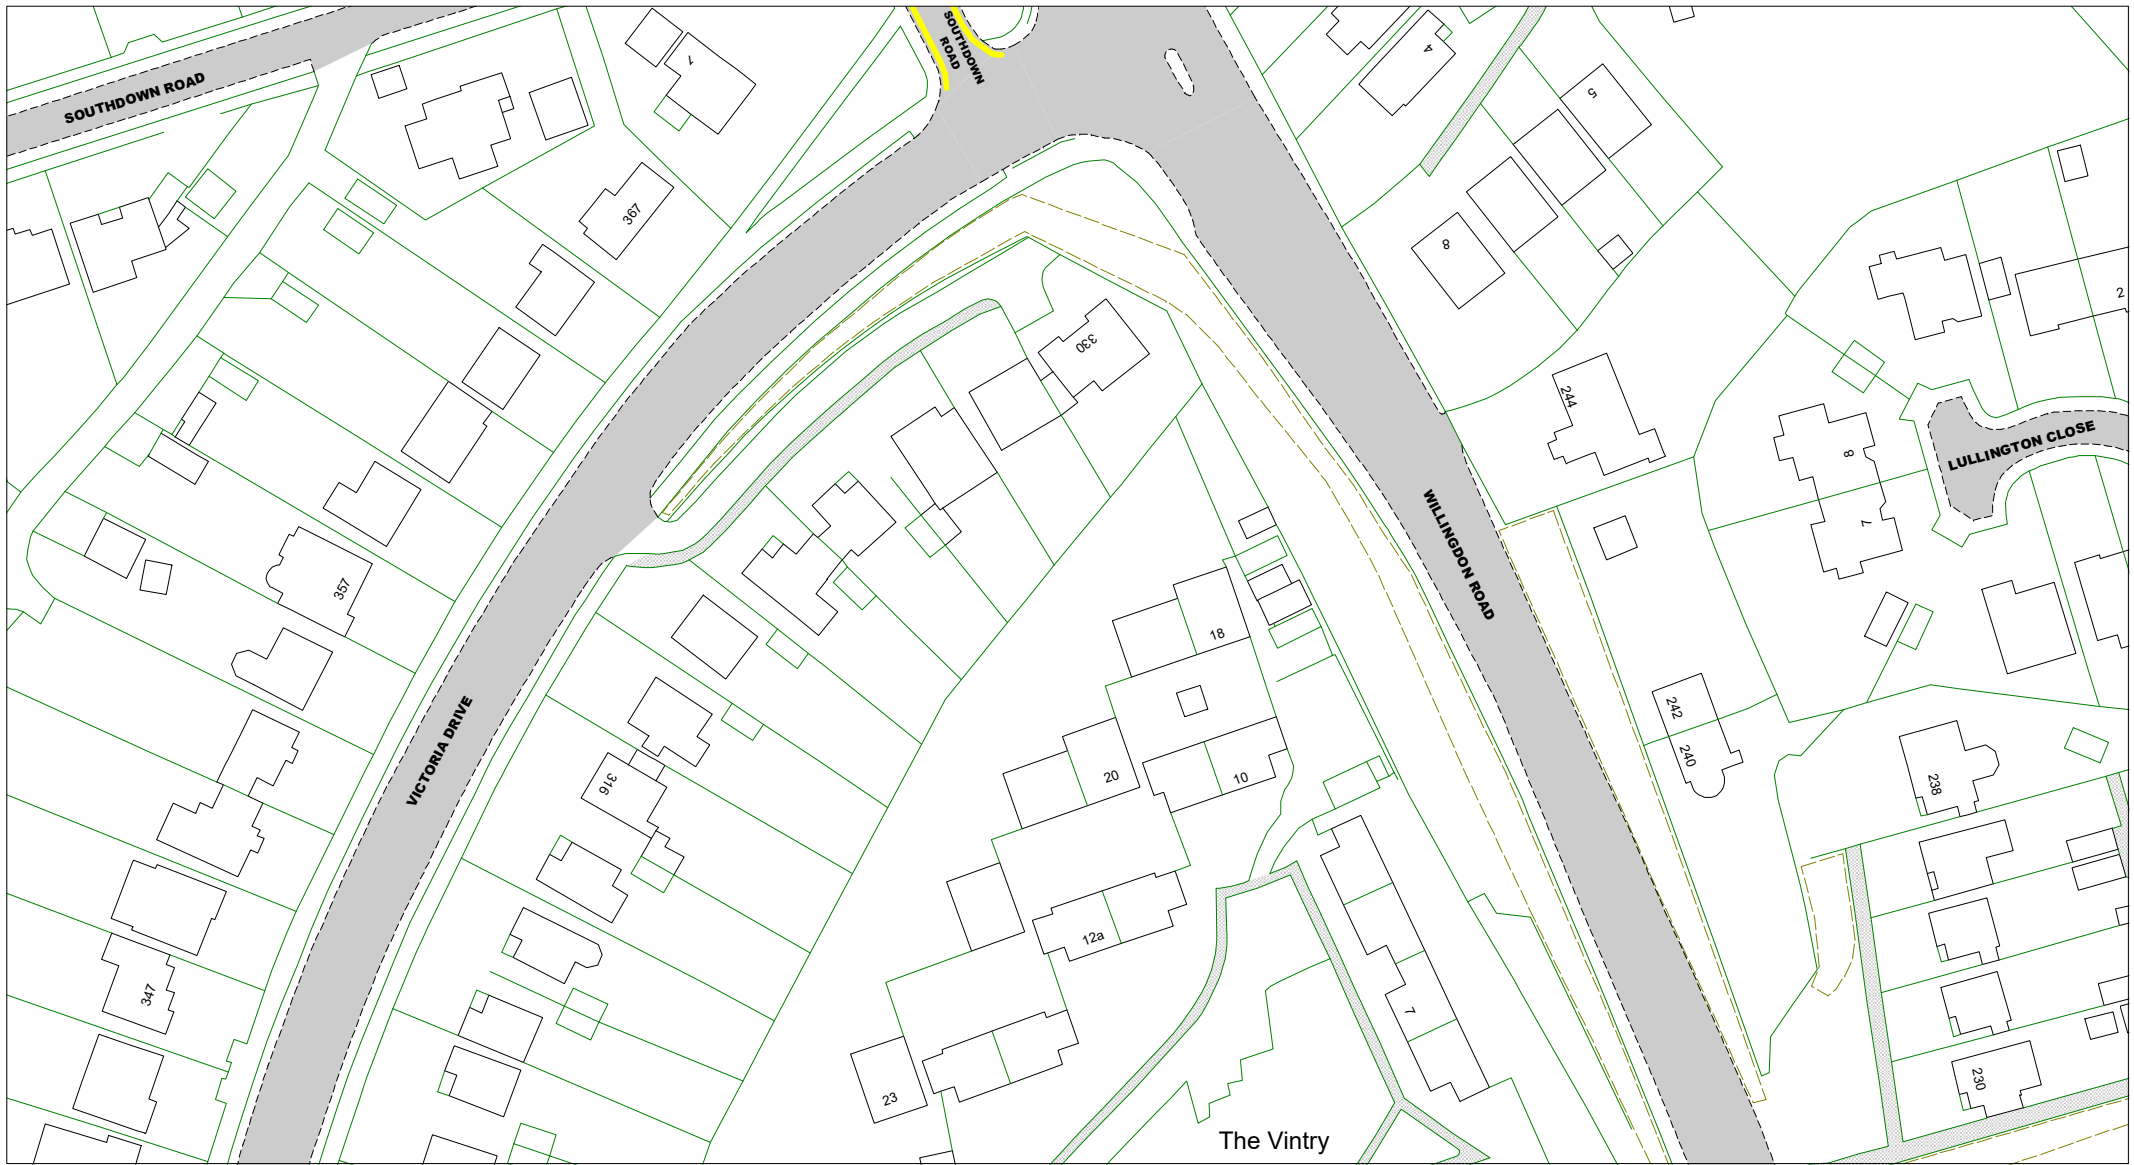

**Key to Non TRO Items**

**Adjacent Map Tile**

Navigation arrows: up, down, left, right.

SCALE	1 : 1000
DATE	15/12/2020
Tile Ref: NS174	
Revision: 0	

© Crown copyright. All rights reserved  
 East Sussex County Council  
 Licence No. 100019601 2020