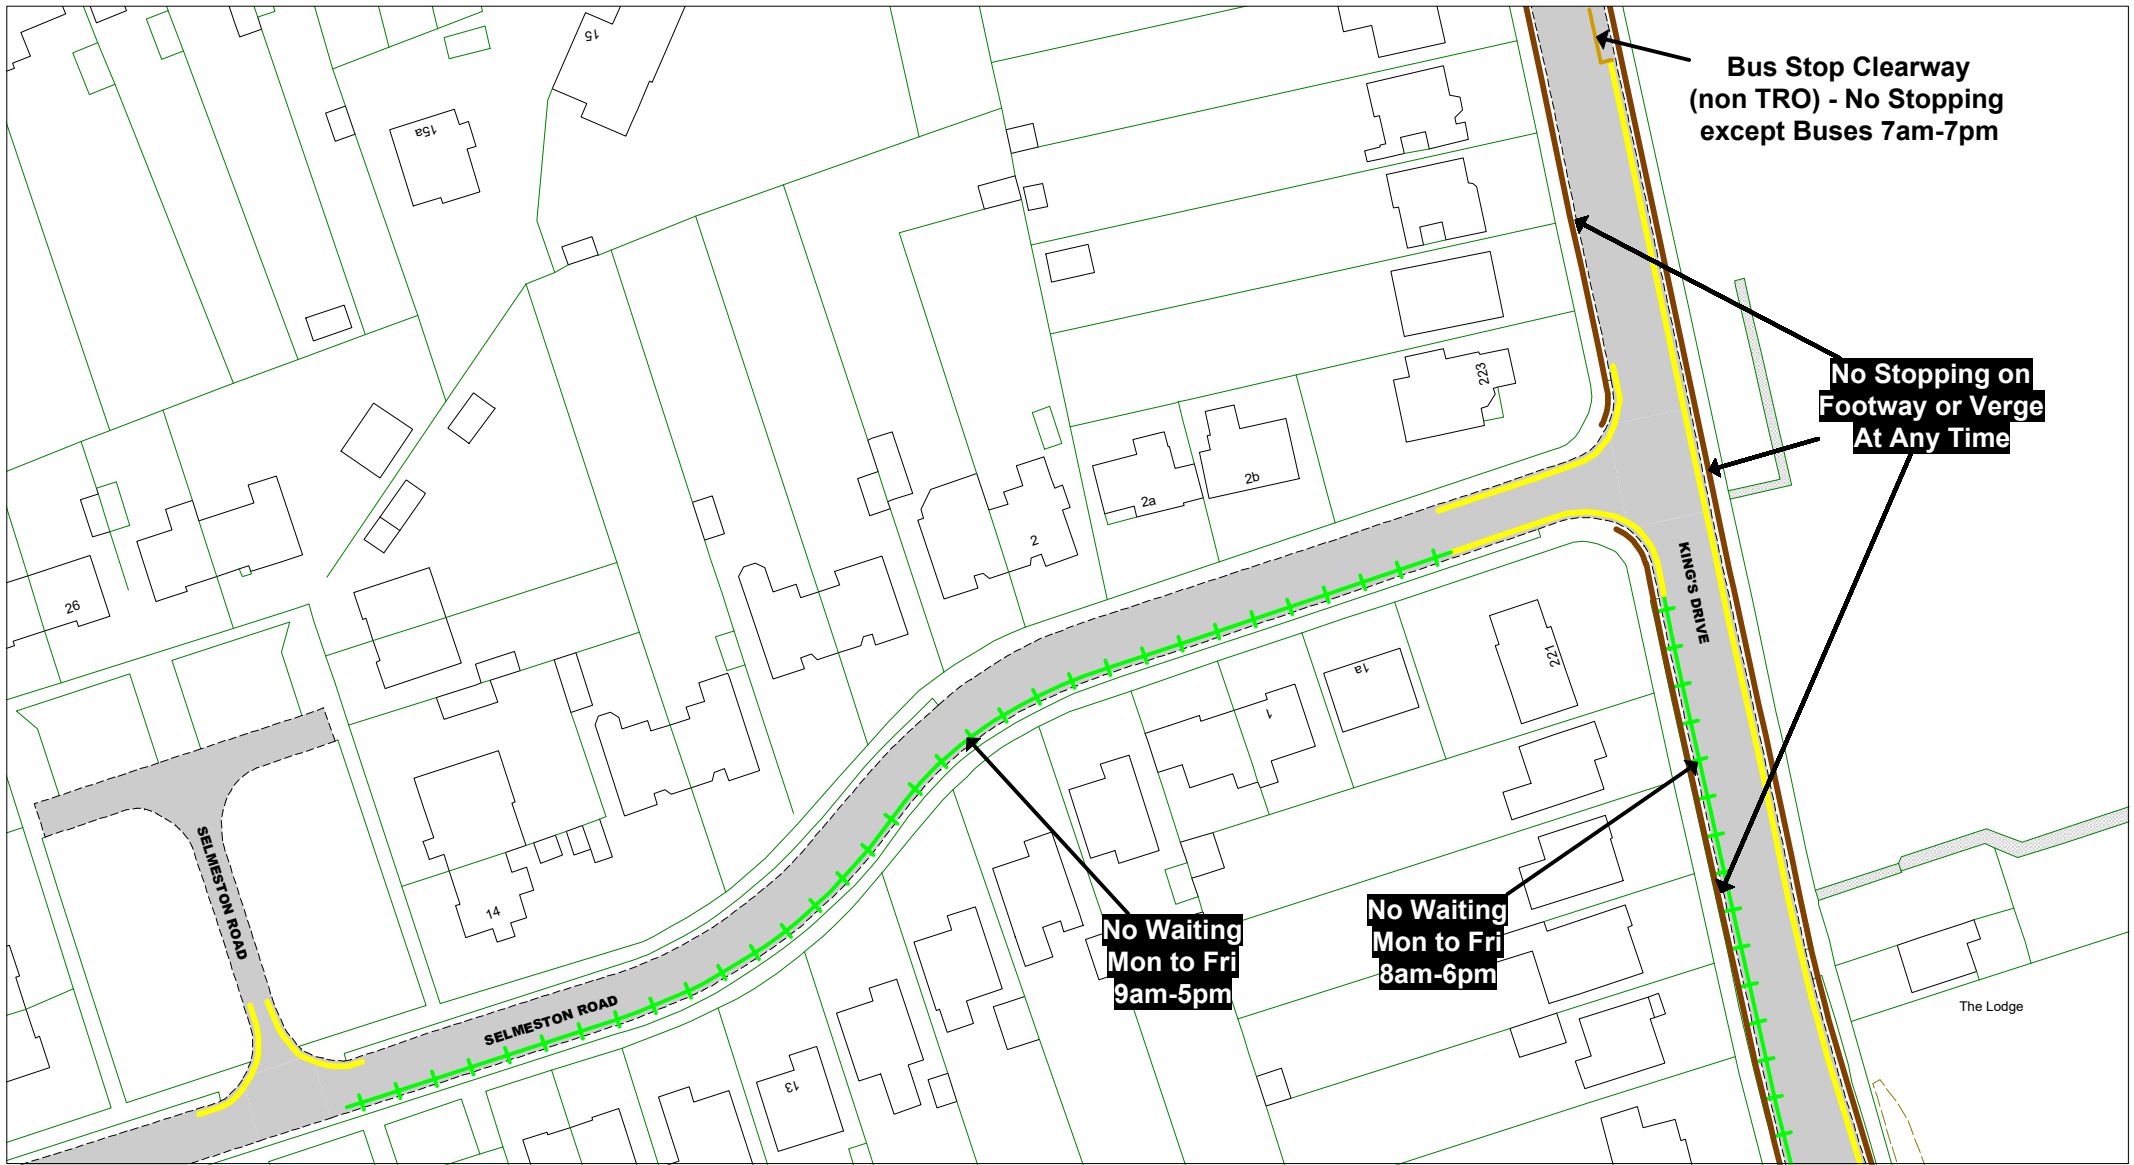

© Crown copyright. All rights reserved
East Sussex County Council
Licence No. 100019601 2020

East Sussex
County Council

The East Sussex (Eastbourne)
(Parking Places and Waiting,
No Stopping and Loading
Restrictions)
Traffic Regulation Order 2021

Area C

Key to Labels

- **ABCD** Proposed Permanent TRO restriction
- **ABCD** Non TRO item

Key to TRO Restriction Types

- No Waiting at Any Time
- No Waiting
- No Loading at Any Time
- No Loading
- Pay and Display
- Permit Holders Only
- Permit Holders or Pay and Display
- Resident Permit Holders Only
- Time Limited
- Permit Holders or Time Limited
- Disabled Badge Holders Only
- Ambulances Only
- Doctors Only
- Motorcycles Only
- Loading/ Unloading Only
- Taxi Only
- Loading/ Unloading Only and Taxi Only
- Bus Stop/ Stand Clearway
- Buses Only
- No Stopping on Footway or Verge
- No Stopping On Entrance Markings
- No Waiting Vehicles over 5 tonnes gross weight
- Pedestrian Crossing (controlled area)
- Pedestrian Crossing Point
- Bus Stop/ Stand Clearway

Key to Non TRO Items

Adjacent Map Tile

- ▲ **NR172**
- ◀ **NS171**
- **NT172**

SCALE	1 : 1000
DATE	15/12/2020

Tile Ref: NS172
Revision: 0