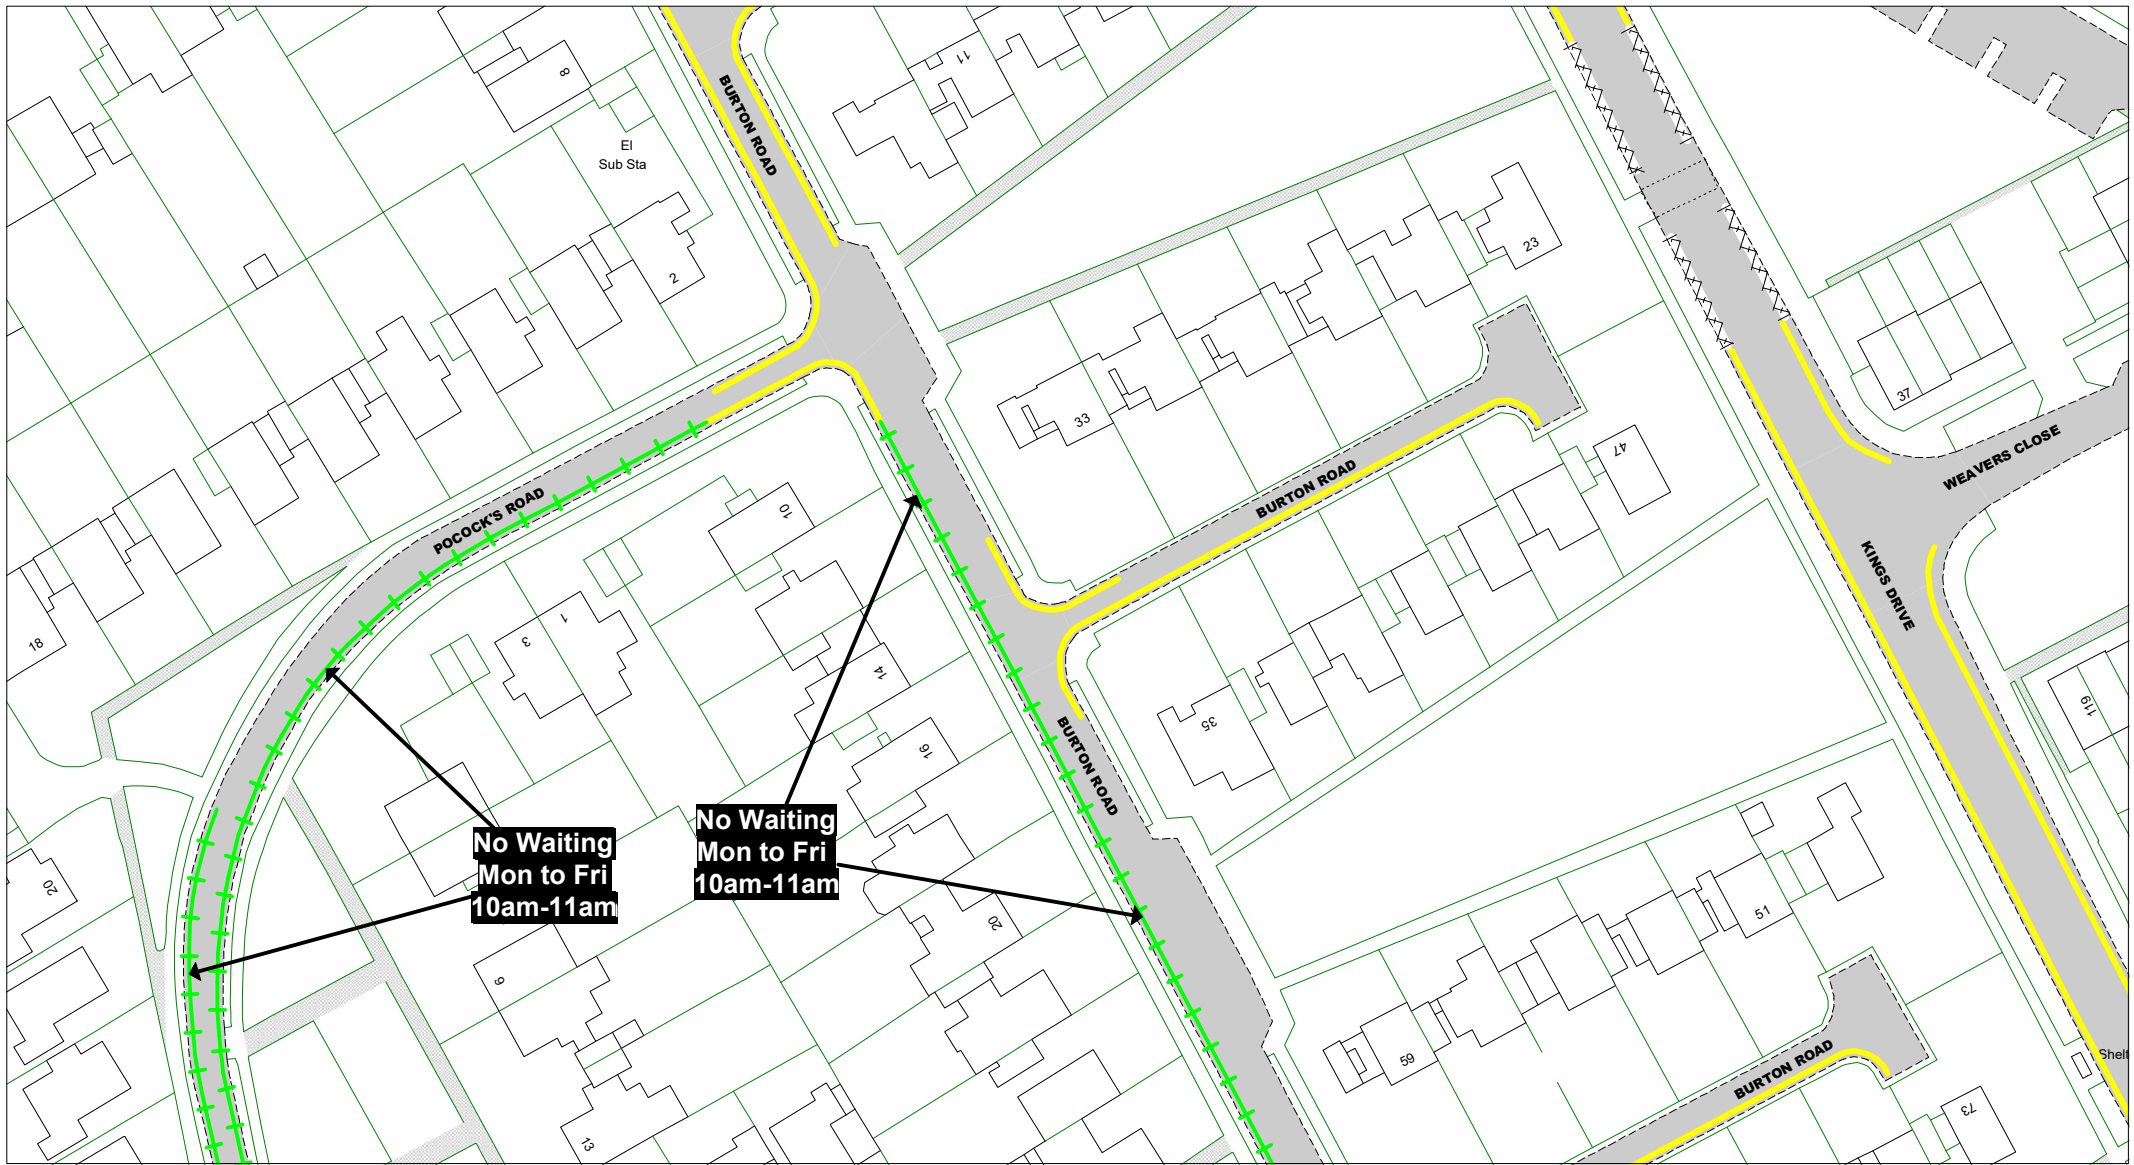

© Crown copyright. All rights reserved
East Sussex County Council
Licence No. 100019601 2020

East Sussex
County Council

The East Sussex (Eastbourne)
(Parking Places and Waiting,
No Stopping and Loading
Restrictions)
Traffic Regulation Order 2021

Area C

Key to Labels

- **ABCD** Proposed Permanent TRO restriction
- **ABCD** Non TRO item

Key to TRO Restriction Types

- No Waiting at Any Time
- No Waiting
- No Loading at Any Time
- No Loading
- Pay and Display
- Permit Holders Only
- Permit Holders or Pay and Display
- Resident Permit Holders Only
- Time Limited
- Permit Holders or Time Limited
- Disabled Badge Holders Only
- Ambulances Only
- Doctors Only
- Motorcycles Only
- Loading/ Unloading Only
- Taxi Only
- Loading/ Unloading Only and Taxi Only
- Bus Stop/ Stand Clearway
- Buses Only
- No Stopping on Footway or Verge
- No Stopping On Entrance Markings
- No Waiting Vehicles over 5 tonnes gross weight
- Pedestrian Crossing (controlled area)
- Pedestrian Crossing Point
- Bus Stop/ Stand Clearway

Key to Non TRO Items

Adjacent Map Tile

- **NW173**
- **NX172**
- **NX174**
- **NY173**

SCALE 1 : 1000
DATE 15/12/2020

Tile Ref: NX173
Revision: 0