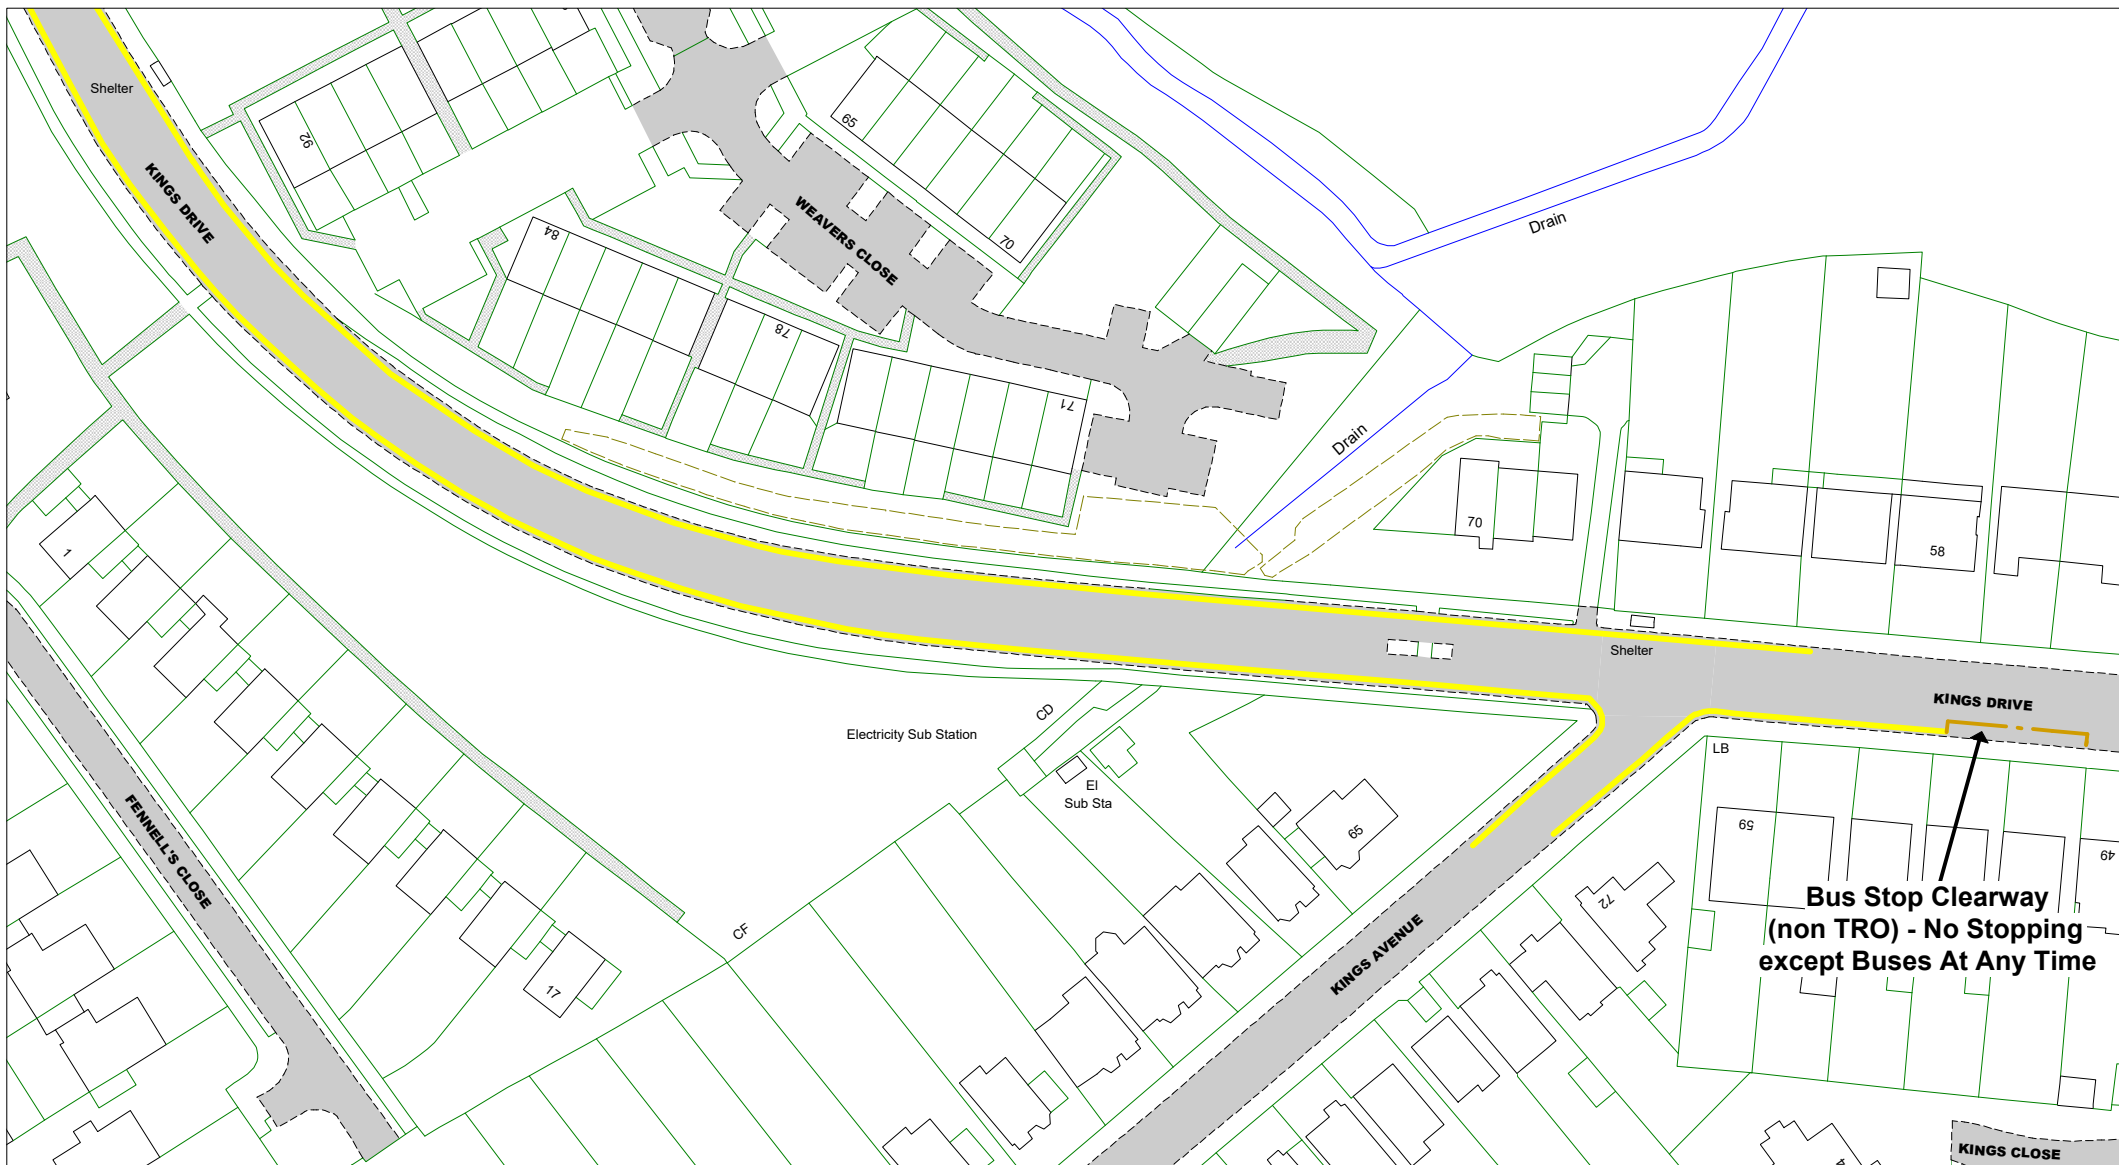

© Crown copyright. All rights reserved
East Sussex County Council
Licence No. 100019601 2020

The East Sussex (Eastbourne)
(Parking Places and Waiting,
No Stopping and Loading
Restrictions)
Traffic Regulation Order 2021

Area C

Key to Labels

- **ABCD** Proposed Permanent TRO restriction
- **ABCD** Non TRO item

Key to TRO Restriction Types

- No Waiting at Any Time
- No Waiting
- No Loading at Any Time
- No Loading
- Pay and Display
- Permit Holders Only
- Permit Holders or Pay and Display
- Resident Permit Holders Only
- Time Limited
- Permit Holders or Time Limited

- Disabled Badge Holders Only
- Ambulances Only
- Doctors Only
- Motorcycles Only
- Loading/ Unloading Only
- Taxi Only
- Loading/ Unloading Only and Taxi Only
- Bus Stop/ Stand Clearway
- Buses Only
- No Stopping on Footway or Verge
- No Stopping On Entrance Markings
- No Waiting Vehicles over 5 tonnes gross weight
- Pedestrian Crossing (controlled area)
- Pedestrian Crossing Point
- Bus Stop/ Stand Clearway

Key to Non TRO Items

Adjacent Map Tile

SCALE	1 : 1000
DATE	15/12/2020

Tile Ref: NY174
Revision: 0