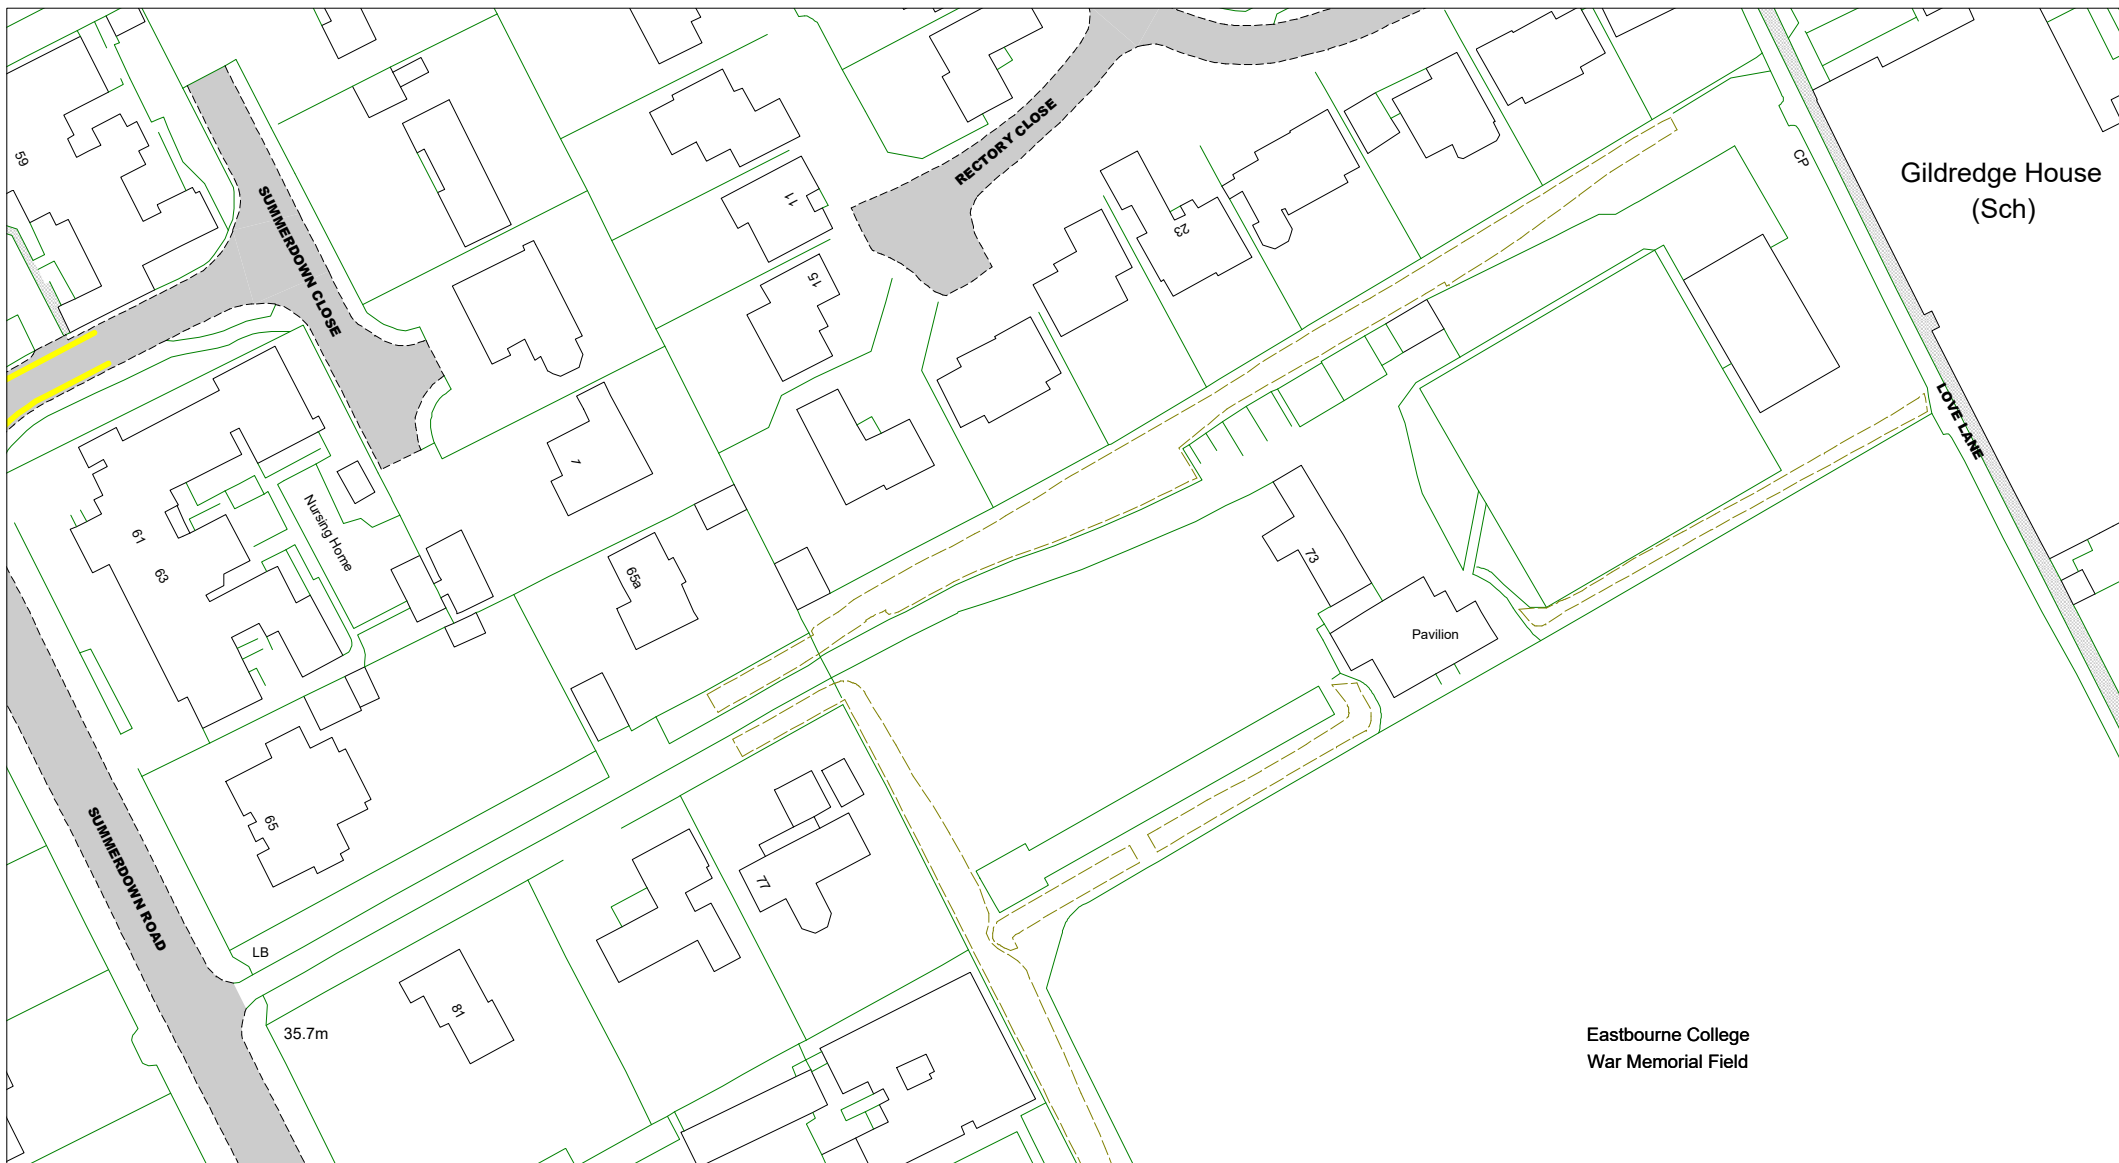

**Key to Non TRO Items**

- Pedestrian Crossing (controlled area)
- Pedestrian Crossing Point
- Bus Stop/ Stand Clearway

**Adjacent Map Tile**

**OG171**

**OH172**

SCALE	1 : 1000
DATE	15/12/2020

Tile Ref: OH171  
 Revision: 0