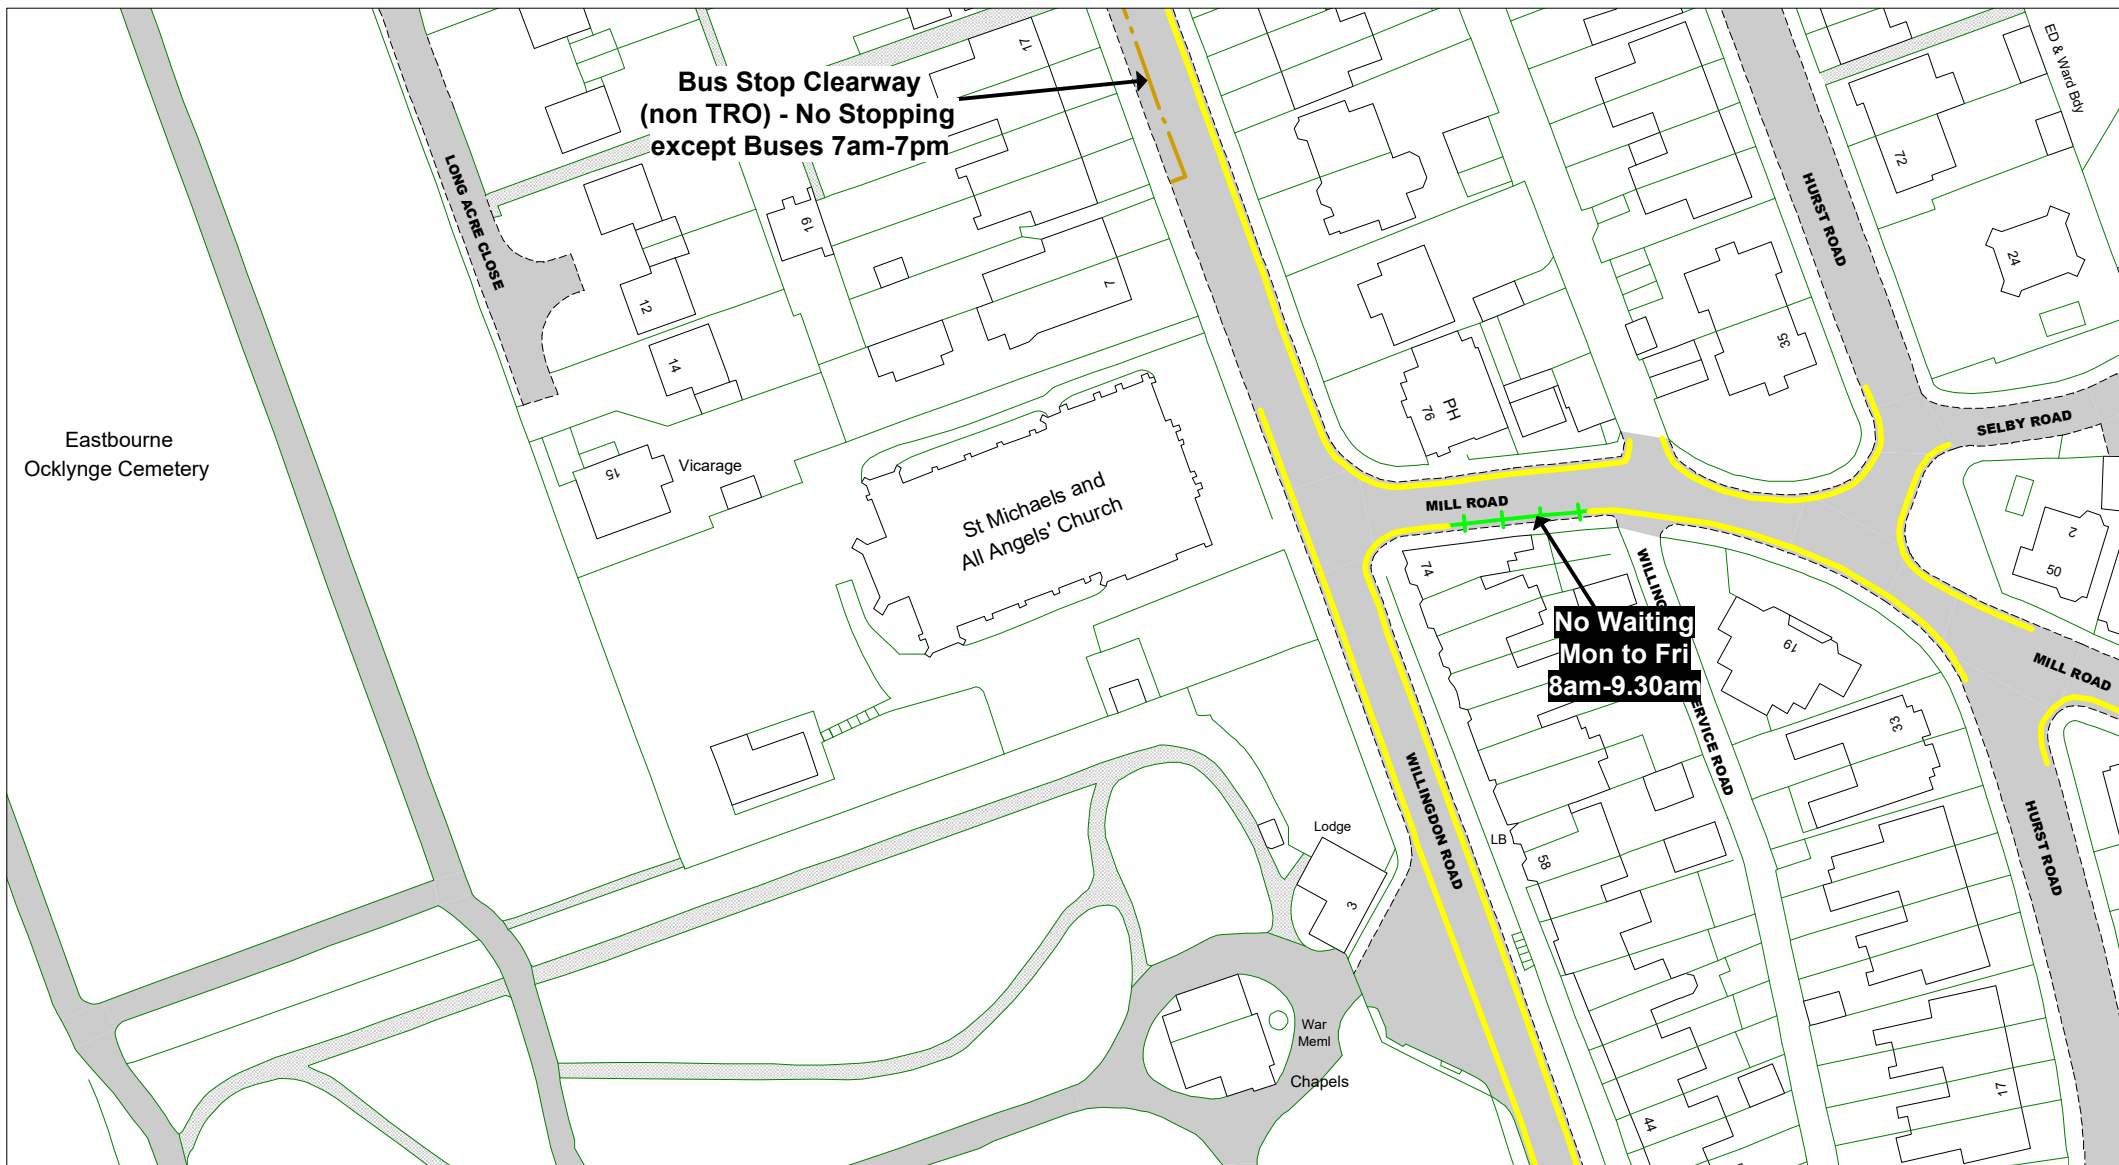

© Crown copyright. All rights reserved
East Sussex County Council
Licence No. 100019601 2020

The East Sussex (Eastbourne)
(Parking Places and Waiting,
No Stopping and Loading
Restrictions)
Traffic Regulation Order 2021

Area C

Key to Labels

- **ABCD** Proposed Permanent TRO restriction
- **ABCD** Non TRO item

Key to TRO Restriction Types

- No Waiting at Any Time
- No Waiting
- No Loading at Any Time
- No Loading
- Pay and Display
- Permit Holders Only
- Permit Holders or Pay and Display
- Resident Permit Holders Only
- Time Limited
- Permit Holders or Time Limited
- Disabled Badge Holders Only
- Ambulances Only
- Doctors Only
- Motorcycles Only
- Loading/ Unloading Only
- Taxi Only
- Loading/ Unloading Only and Taxi Only
- Bus Stop/ Stand Clearway
- Buses Only
- No Stopping on Footway or Verge
- No Stopping On Entrance Markings
- No Waiting Vehicles over 5 tonnes gross weight
- Pedestrian Crossing (controlled area)
- Pedestrian Crossing Point
- Bus Stop/ Stand Clearway

Key to Non TRO Items

Adjacent Map Tile

- NZ172
- OA171
- OA173
- OB172

SCALE 1 : 1000
DATE 15/12/2020

Tile Ref: OA172
Revision: 0