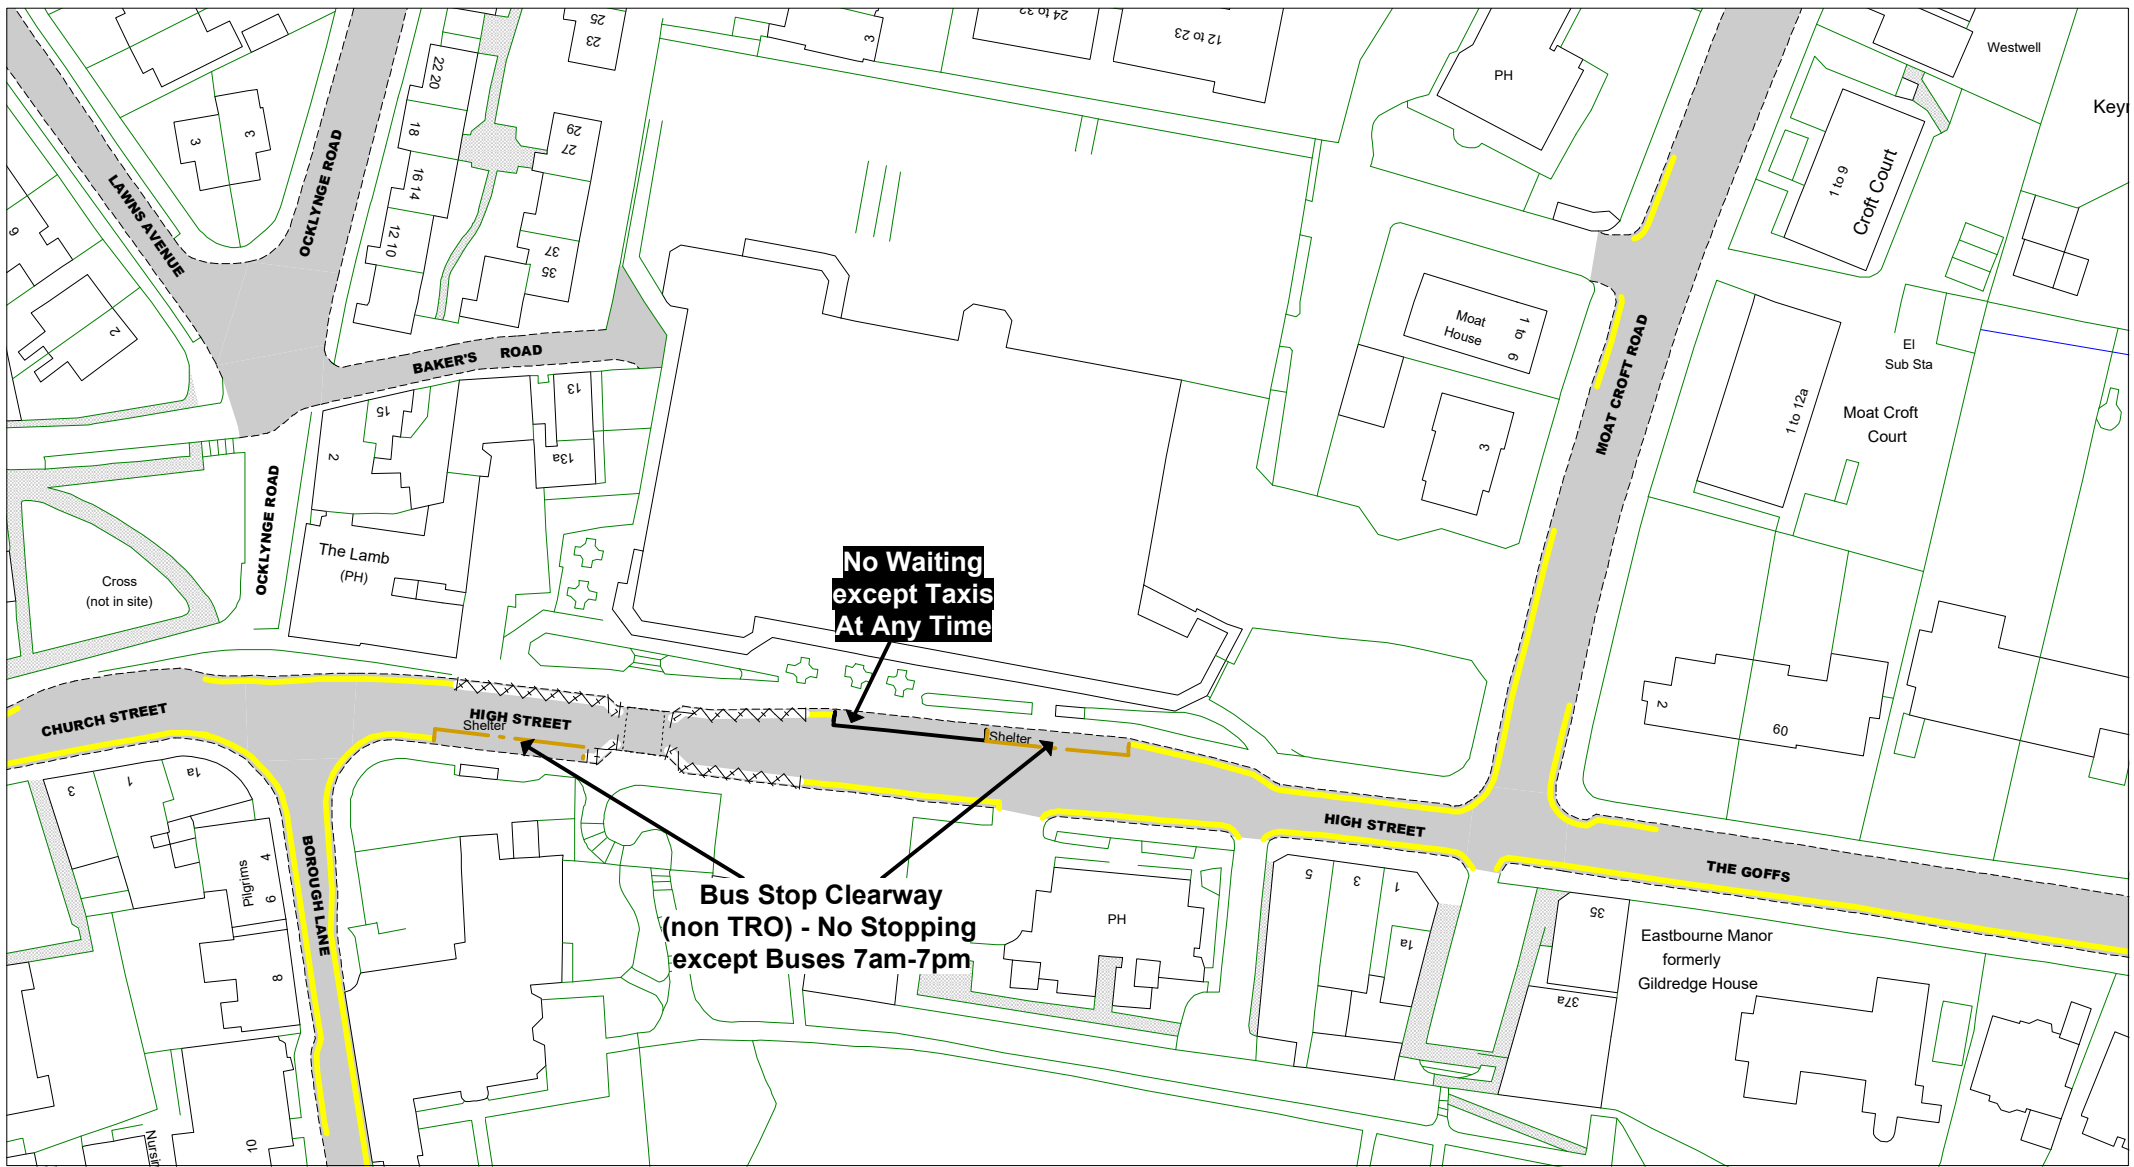

© Crown copyright. All rights reserved
East Sussex County Council
Licence No. 100019601 2020

East Sussex
County Council

The East Sussex (Eastbourne)
(Parking Places and Waiting,
No Stopping and Loading
Restrictions)
Traffic Regulation Order 2021

Area C

Key to Labels

- **ABCD** Proposed Permanent TRO restriction
- **ABCD** Non TRO item

Key to TRO Restriction Types

- No Waiting at Any Time
- No Waiting
- No Loading at Any Time
- No Loading
- Pay and Display
- Permit Holders Only
- Permit Holders or Pay and Display
- Resident Permit Holders Only
- Time Limited
- Permit Holders or Time Limited

- Disabled Badge Holders Only
- Ambulances Only
- Doctors Only
- Motorcycles Only
- Loading/ Unloading Only
- Taxi Only
- Loading/ Unloading Only and Taxi Only
- Bus Stop/ Stand Clearway
- Buses Only
- No Stopping on Footway or Verge
- No Stopping On Entrance Markings
- No Waiting Vehicles over 5 tonnes gross weight
- Pedestrian Crossing (controlled area)
- Pedestrian Crossing Point
- Bus Stop/ Stand Clearway

Key to Non TRO Items

Adjacent Map Tile

- **OD173**
- **OE172**
- **OE174**
- **OF173**

SCALE 1 : 1000
DATE 15/12/2020

Tile Ref: OE173
Revision: 0