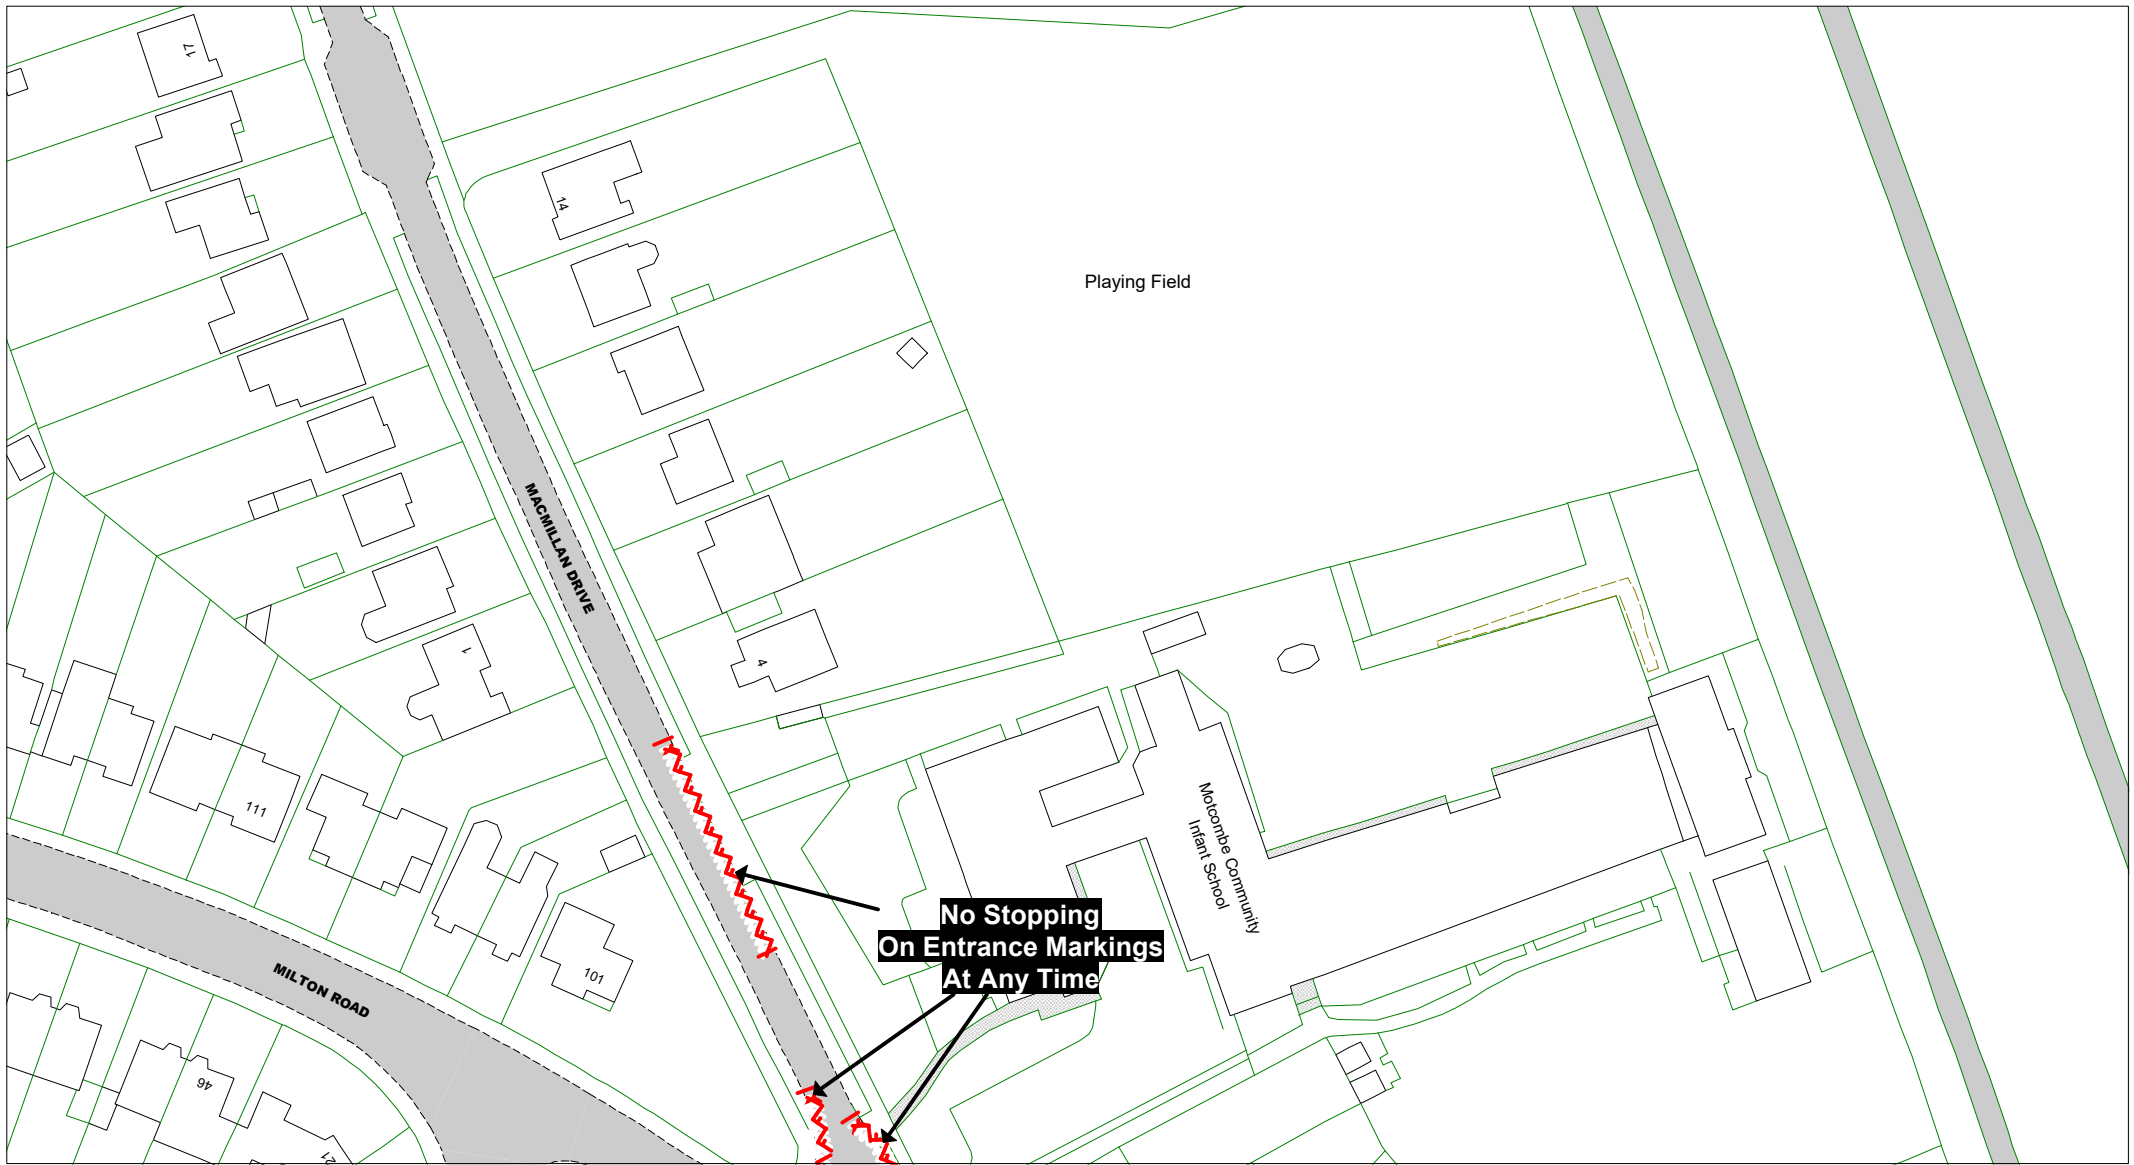

© Crown copyright. All rights reserved
East Sussex County Council
Licence No. 100019601 2020

The East Sussex (Eastbourne)
(Parking Places and Waiting,
No Stopping and Loading
Restrictions)
Traffic Regulation Order 2021

Area C

Key to Labels

- **ABCD** Proposed Permanent TRO restriction
- **ABCD** Non TRO item

Key to TRO Restriction Types

- No Waiting at Any Time
- No Waiting
- No Loading at Any Time
- No Loading
- Pay and Display
- Permit Holders Only
- Permit Holders or Pay and Display
- Resident Permit Holders Only
- Time Limited
- Permit Holders or Time Limited

- Disabled Badge Holders Only
- Ambulances Only
- Doctors Only
- Motorcycles Only
- Loading/ Unloading Only
- Taxi Only
- Loading/ Unloading Only and Taxi Only
- Bus Stop/ Stand Clearway
- Buses Only
- No Stopping on Footway or Verge

- No Stopping On Entrance Markings
- No Waiting Vehicles over 5 tonnes gross weight

Key to Non TRO Items

- Pedestrian Crossing (controlled area)
- Pedestrian Crossing Point
- Bus Stop/ Stand Clearway

Adjacent Map Tile

NZ171
OA170
OA172
OB171

SCALE	1 : 1000
DATE	15/12/2020

Tile Ref: OA171
Revision: 0