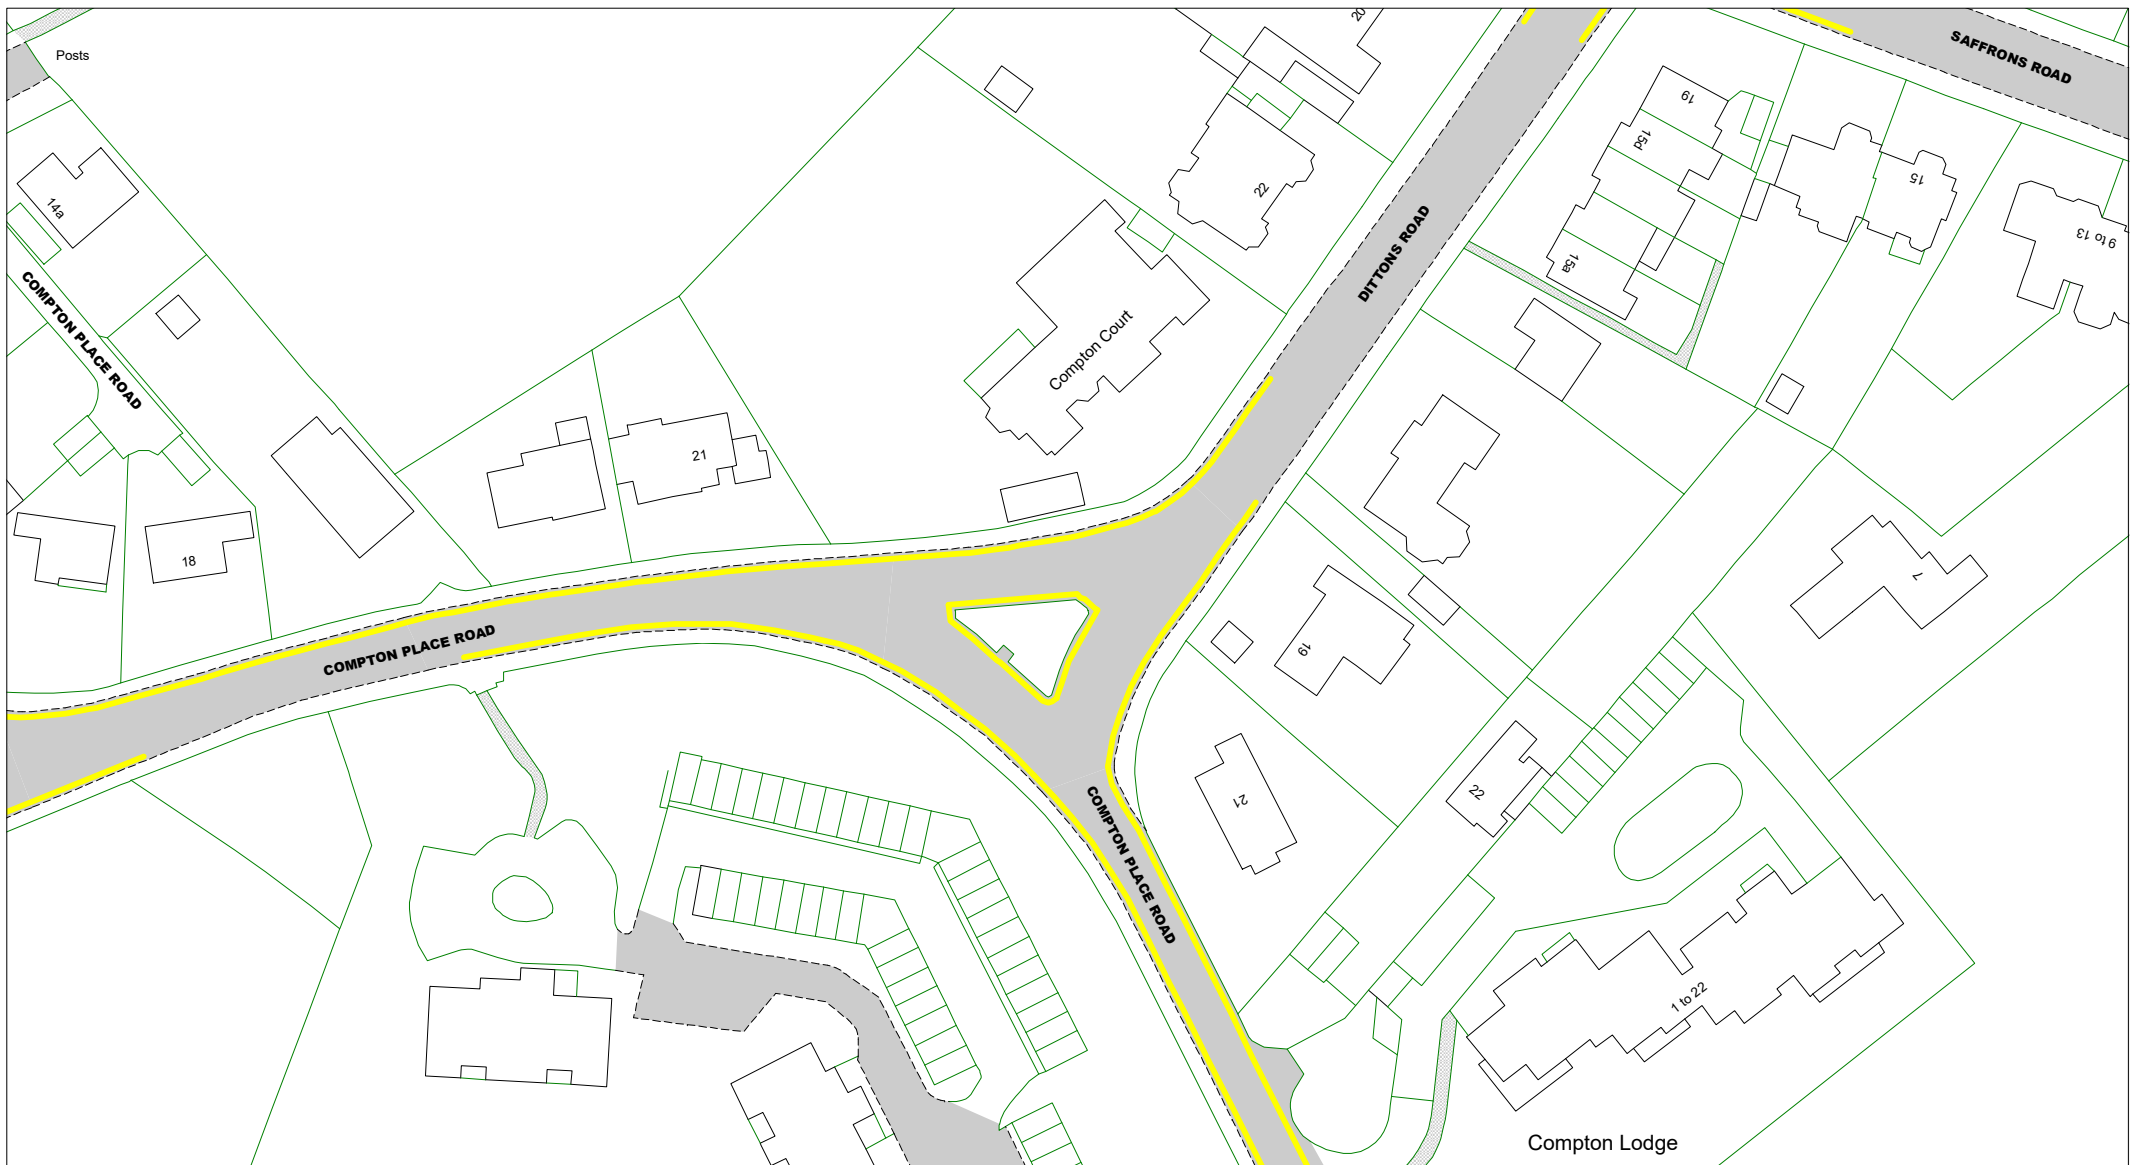

© Crown copyright. All rights reserved
East Sussex County Council
Licence No. 100019601 2020

East Sussex
County Council

The East Sussex (Eastbourne)
(Parking Places and Waiting,
No Stopping and Loading
Restrictions)
Traffic Regulation Order 2021

Area C

Key to Labels

- **ABCD** Proposed Permanent TRO restriction
- **ABCD** Non TRO item

Key to TRO Restriction Types

- No Waiting at Any Time
- No Waiting
- No Loading at Any Time
- No Loading
- Pay and Display
- Permit Holders Only
- Permit Holders or Pay and Display
- Resident Permit Holders Only
- Time Limited
- Permit Holders or Time Limited
- Disabled Badge Holders Only
- Ambulances Only
- Doctors Only
- Motorcycles Only
- Loading/ Unloading Only
- Taxi Only
- Loading/ Unloading Only and Taxi Only
- Bus Stop/ Stand Clearway
- Buses Only
- No Stopping on Footway or Verge
- No Stopping On Entrance Markings
- No Waiting Vehicles over 5 tonnes gross weight
- Pedestrian Crossing (controlled area)
- Pedestrian Crossing Point
- Bus Stop/ Stand Clearway

Key to Non TRO Items

- Pedestrian Crossing (controlled area)
- Pedestrian Crossing Point
- Bus Stop/ Stand Clearway

Adjacent Map Tile

- **OG174**
- **OH173**
- **OH175**
- **OI174**

SCALE	1 : 1000
DATE	15/12/2020
Tile Ref: OH174	
Revision: 0