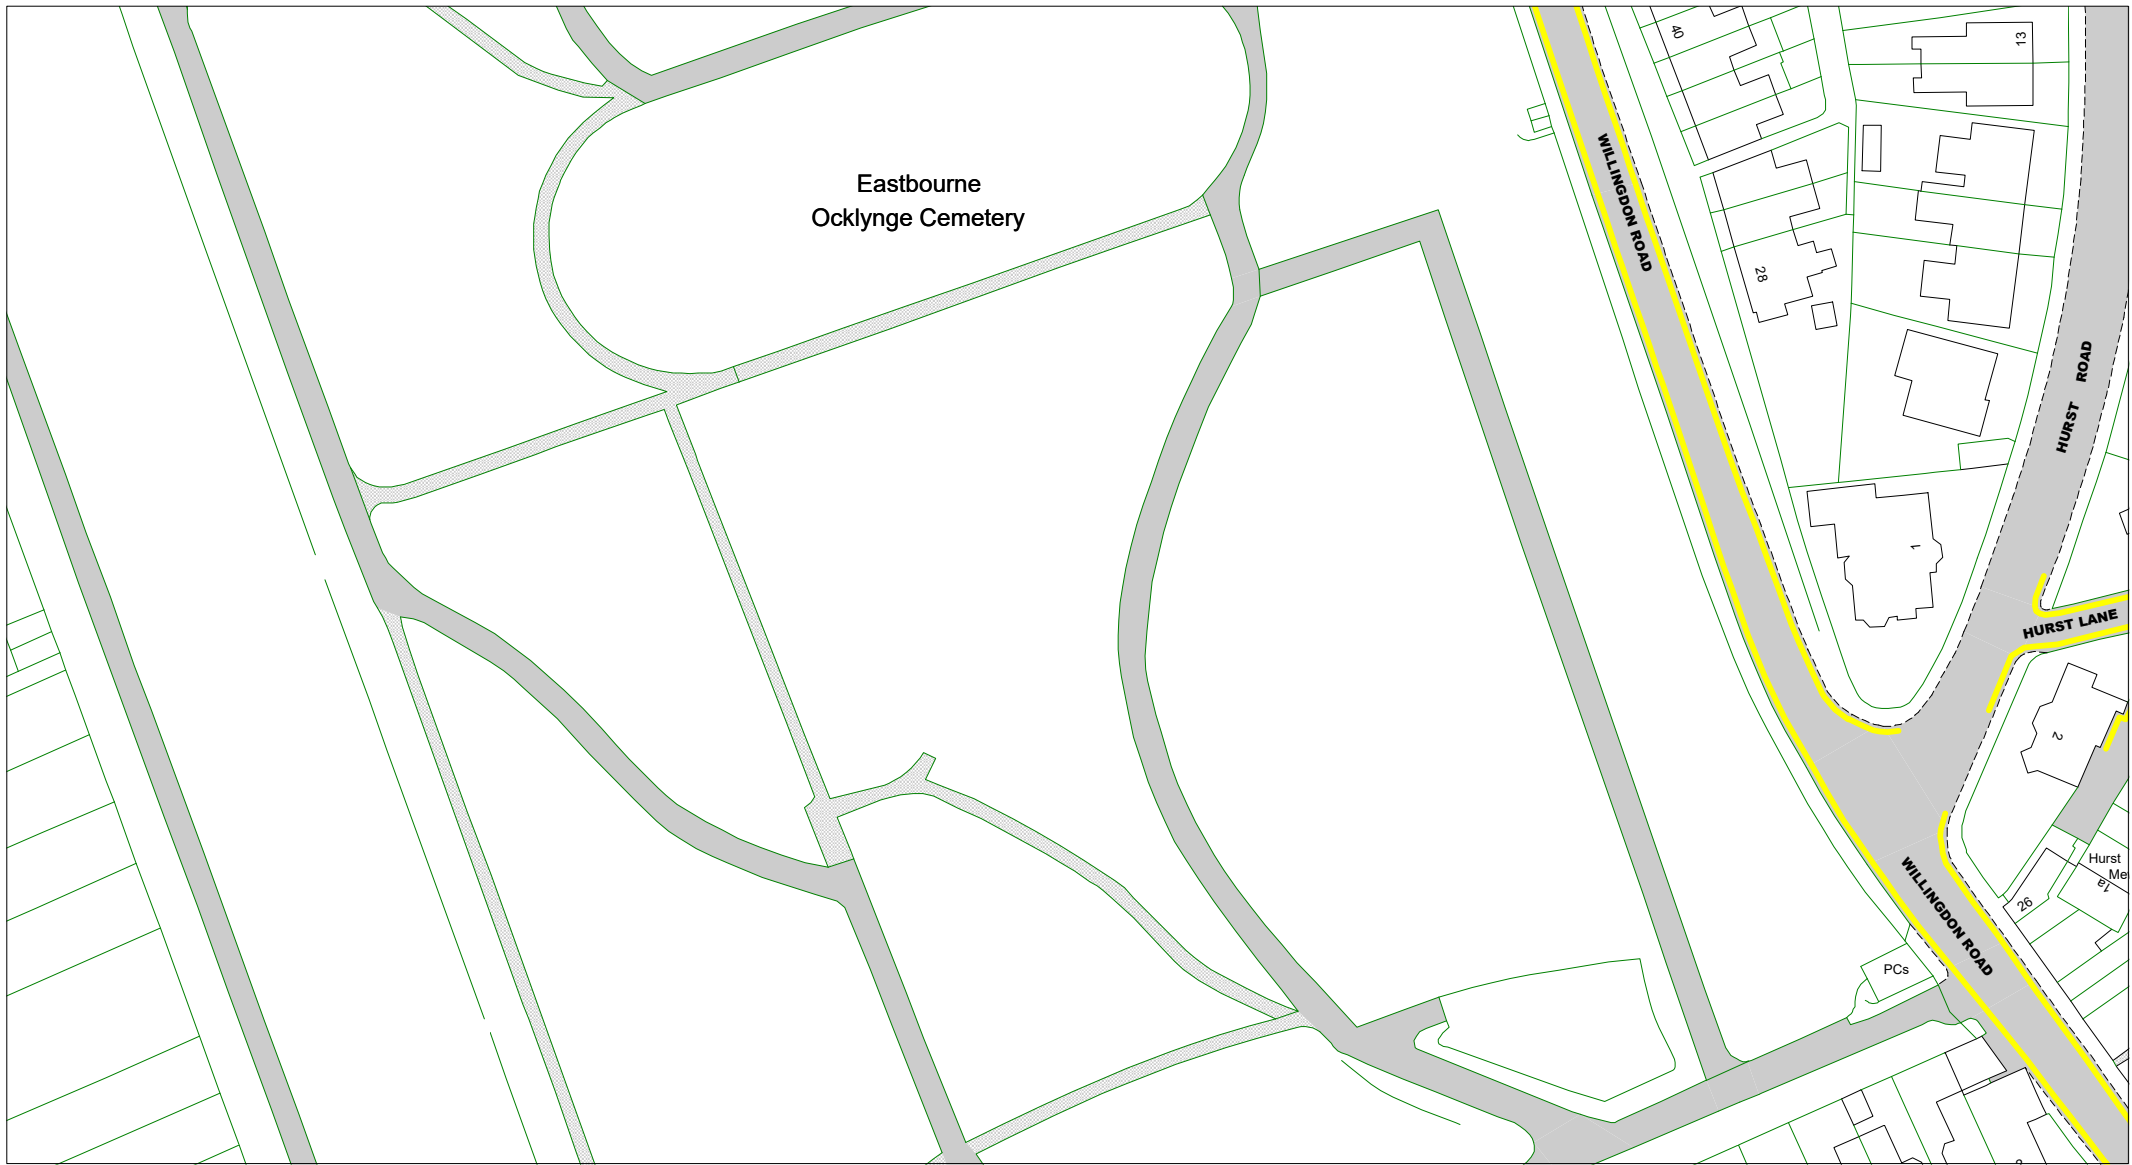

© Crown copyright. All rights reserved
East Sussex County Council
Licence No. 100019601 2020

East Sussex
County Council

The East Sussex (Eastbourne)
(Parking Places and Waiting,
No Stopping and Loading
Restrictions)
Traffic Regulation Order 2021

Area C

Key to Labels

- **ABCD** Proposed Permanent TRO restriction
- **ABCD** Non TRO item

Key to TRO Restriction Types

- No Waiting at Any Time
- No Waiting
- No Loading at Any Time
- No Loading
- Pay and Display
- Permit Holders Only
- Permit Holders or Pay and Display
- Resident Permit Holders Only
- Time Limited
- Permit Holders or Time Limited
- Disabled Badge Holders Only
- Ambulances Only
- Doctors Only
- Motorcycles Only
- Loading/ Unloading Only
- Taxi Only
- Loading/ Unloading Only and Taxi Only
- Bus Stop/ Stand Clearway
- Buses Only
- No Stopping on Footway or Verge
- No Stopping On Entrance Markings
- No Waiting Vehicles over 5 tonnes gross weight
- No Waiting

Key to Non TRO Items

- Pedestrian Crossing (controlled area)
- Pedestrian Crossing Point
- Bus Stop/ Stand Clearway

Adjacent Map Tile

- **OA172**
- **OB171**
- **OB173**
- **OC172**

SCALE	1 : 1000
DATE	15/12/2020

Tile Ref: OB172
Revision: 0