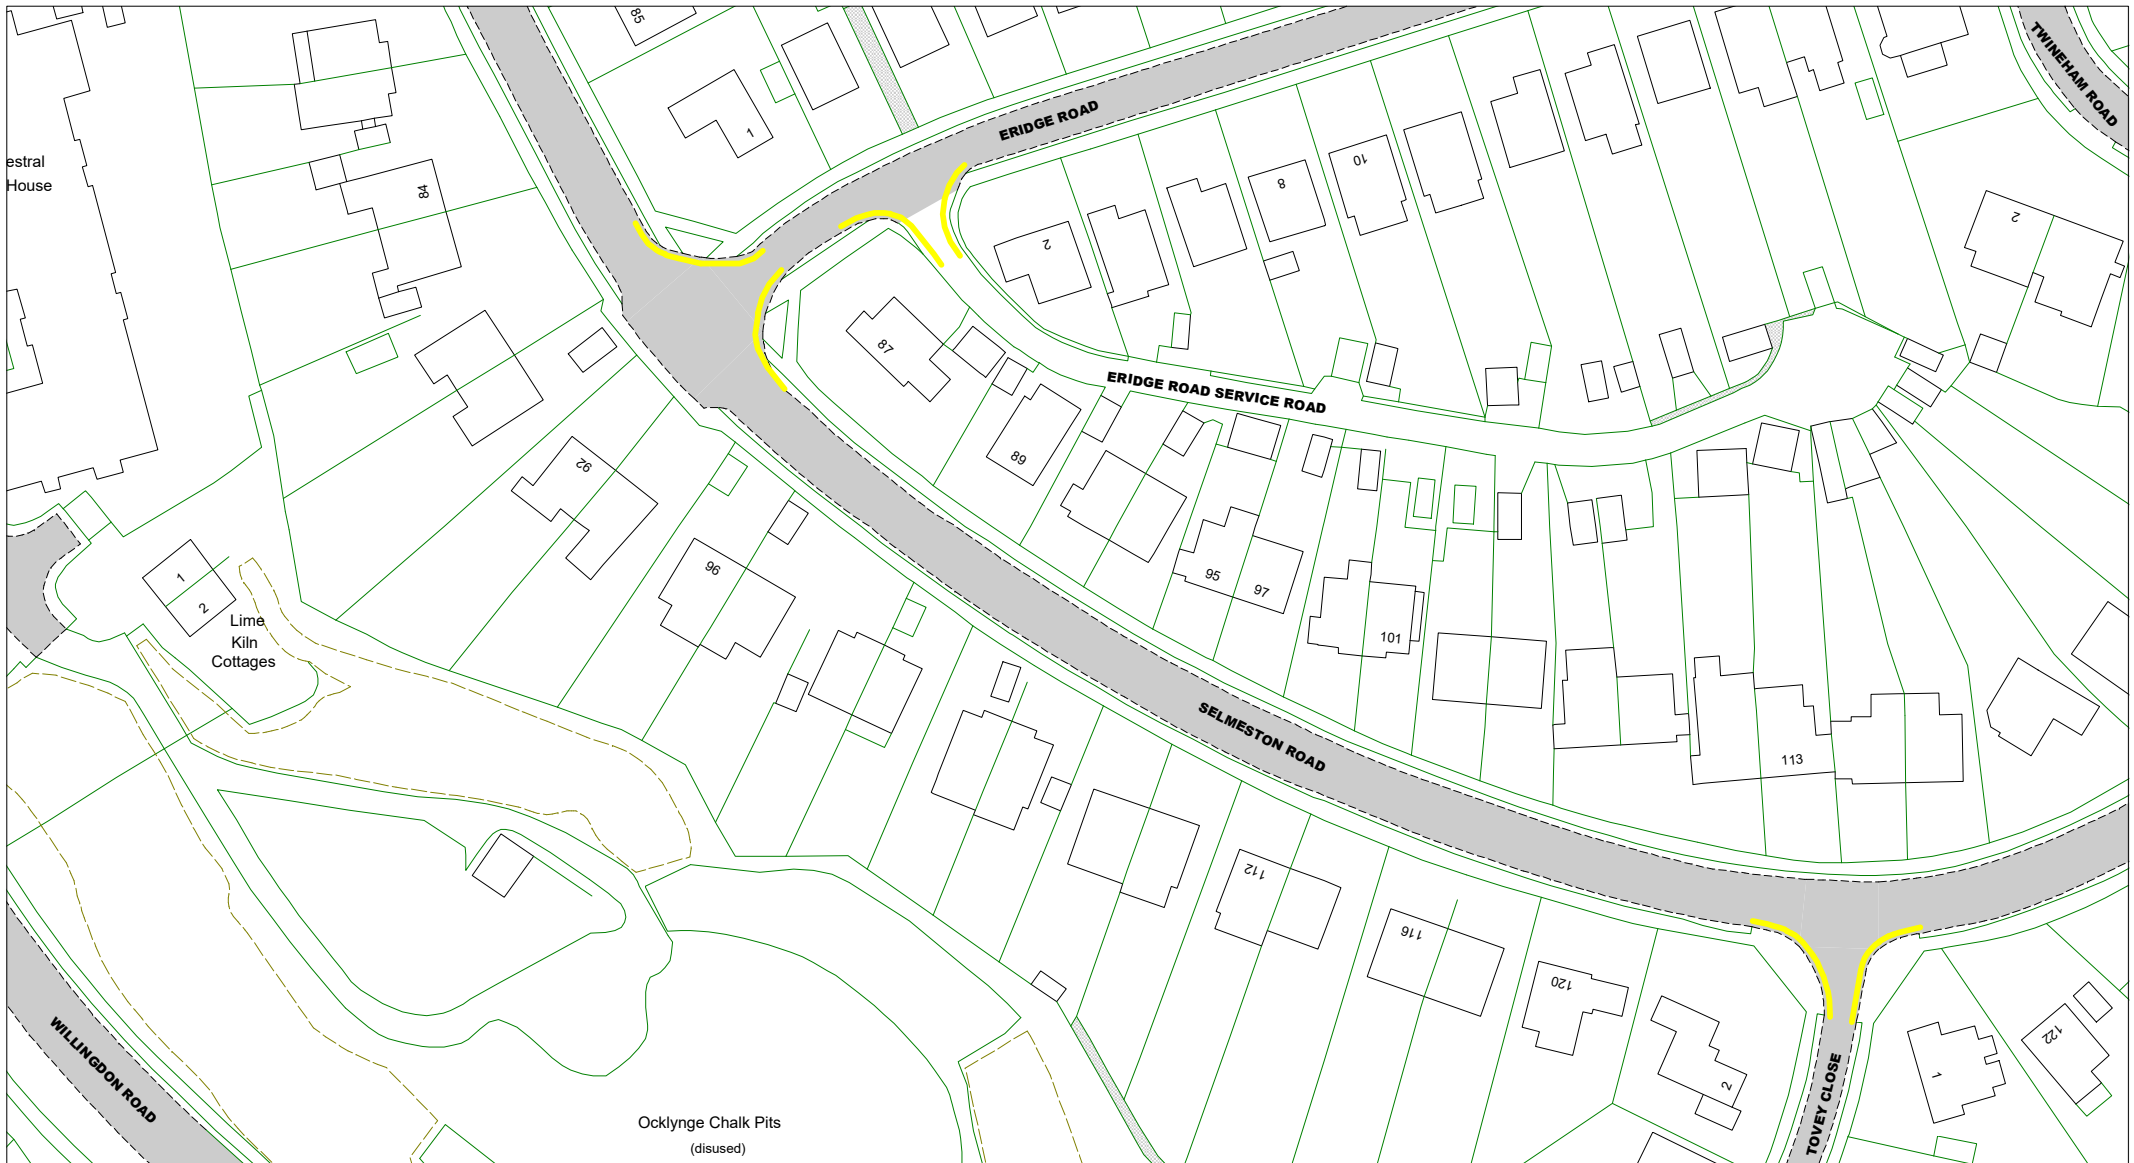

© Crown copyright. All rights reserved
East Sussex County Council
Licence No. 100019601 2020

East Sussex
County Council

The East Sussex (Eastbourne)
(Parking Places and Waiting,
No Stopping and Loading
Restrictions)
Traffic Regulation Order 2021

Area C

Key to Labels

- **ABCD** Proposed Permanent TRO restriction
- **ABCD** Non TRO item

Key to TRO Restriction Types

- No Waiting at Any Time
- No Waiting
- No Loading at Any Time
- No Loading
- Pay and Display
- Permit Holders Only
- Permit Holders or Pay and Display
- Resident Permit Holders Only
- Time Limited
- Permit Holders or Time Limited
- Disabled Badge Holders Only
- Ambulances Only
- Doctors Only
- Motorcycles Only
- Loading/ Unloading Only
- Taxi Only
- Loading/ Unloading Only and Taxi Only
- Bus Stop/ Stand Clearway
- Buses Only
- No Stopping on Footway or Verge
- No Stopping On Entrance Markings
- No Waiting Vehicles over 5 tonnes gross weight
- Pedestrian Crossing (controlled area)
- Pedestrian Crossing Point
- Bus Stop/ Stand Clearway

Key to Non TRO Items

Adjacent Map Tile

SCALE	1 : 1000
DATE	15/12/2020

Tile Ref: NU171
Revision: 0