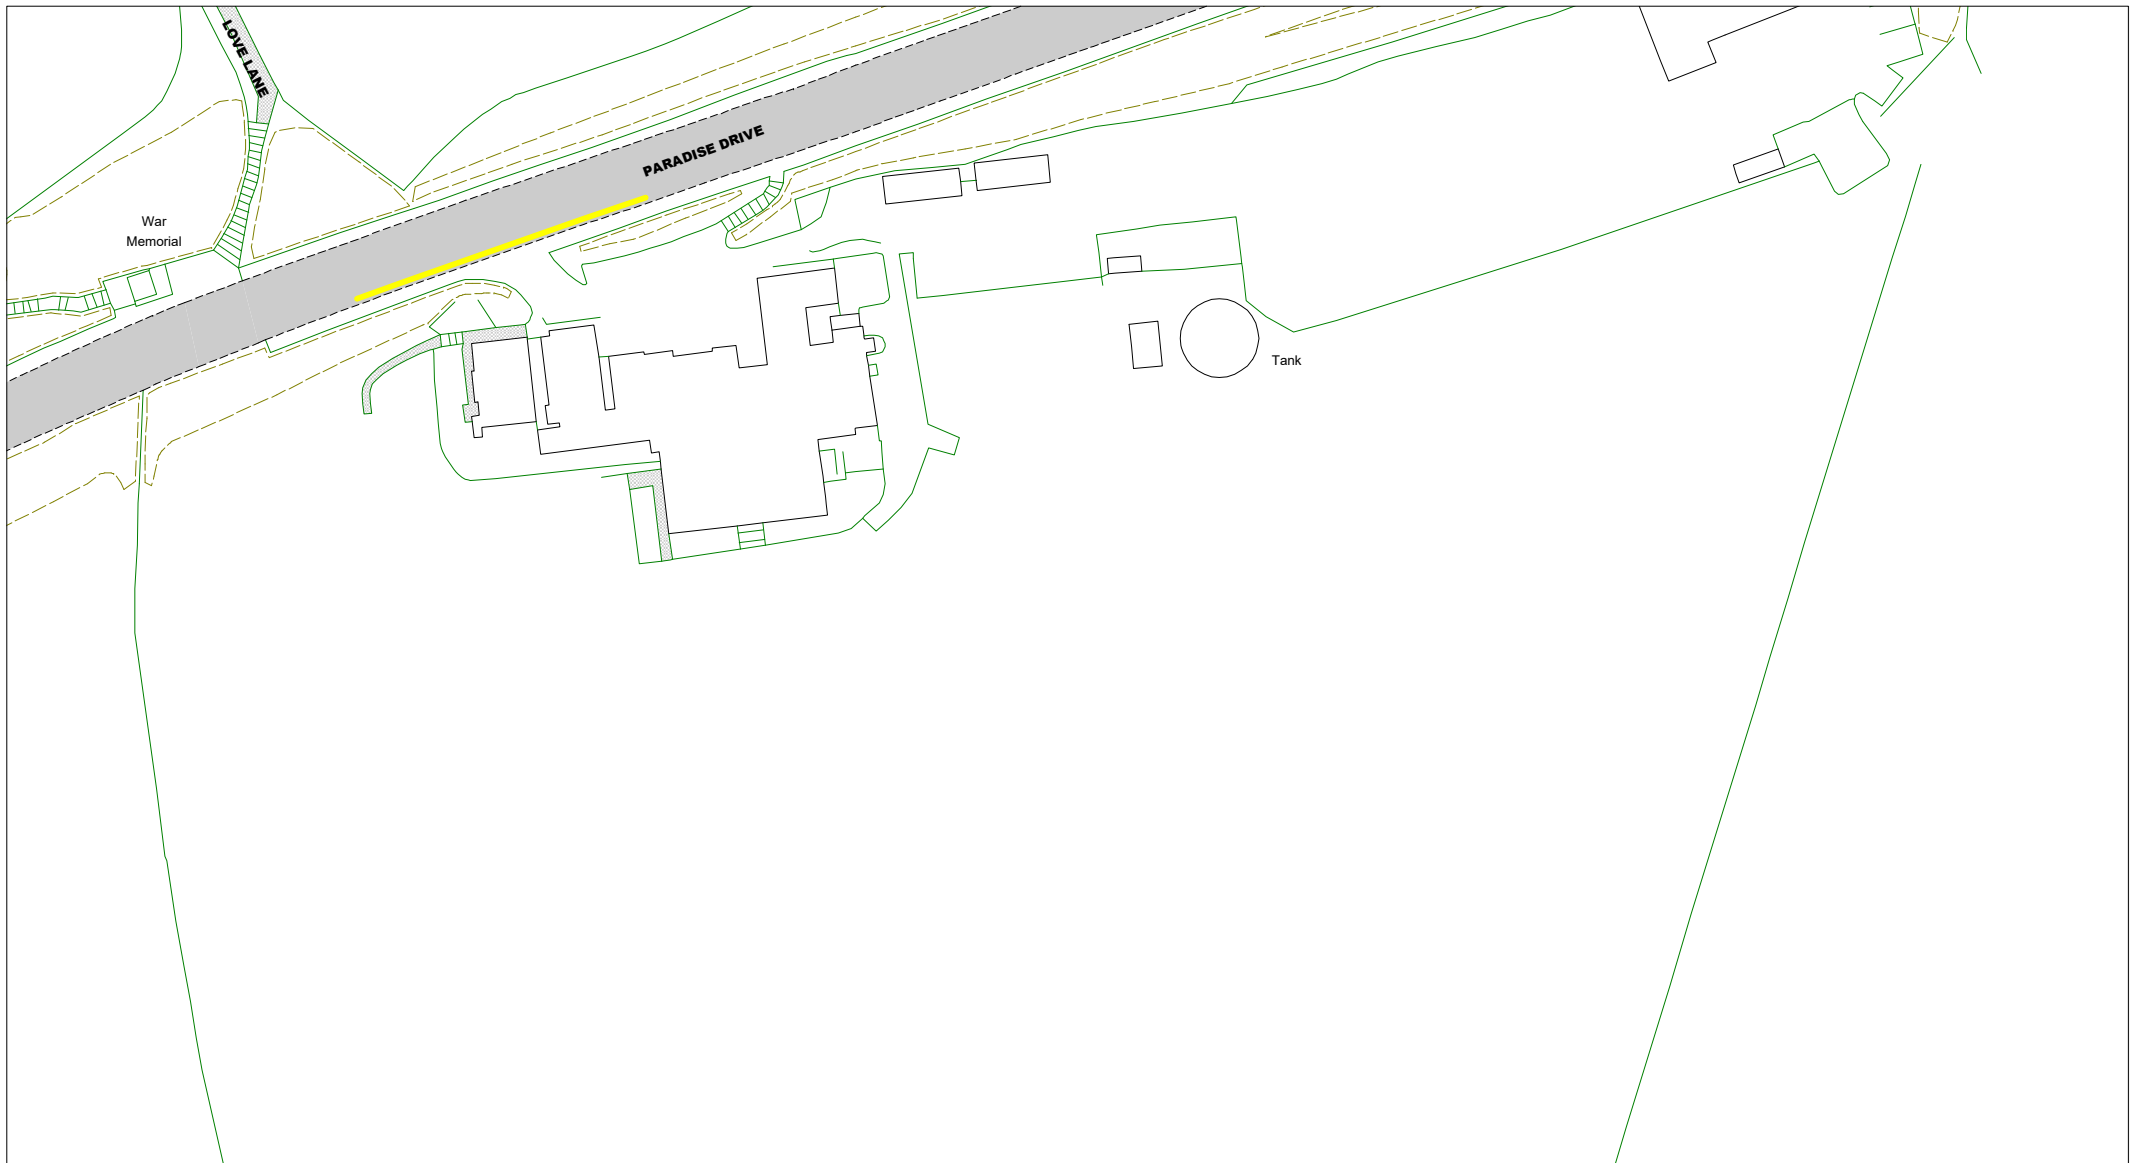

**Key to Non TRO Items**

- Pedestrian Crossing (controlled area)
- Pedestrian Crossing Point
- Bus Stop/ Stand Clearway

**Adjacent Map Tile**

- OG174**
- OH173**
- OH175**
- OI174**

SCALE	1 : 1000
DATE	15/12/2020
Tile Ref: OH174	
Revision: 0	