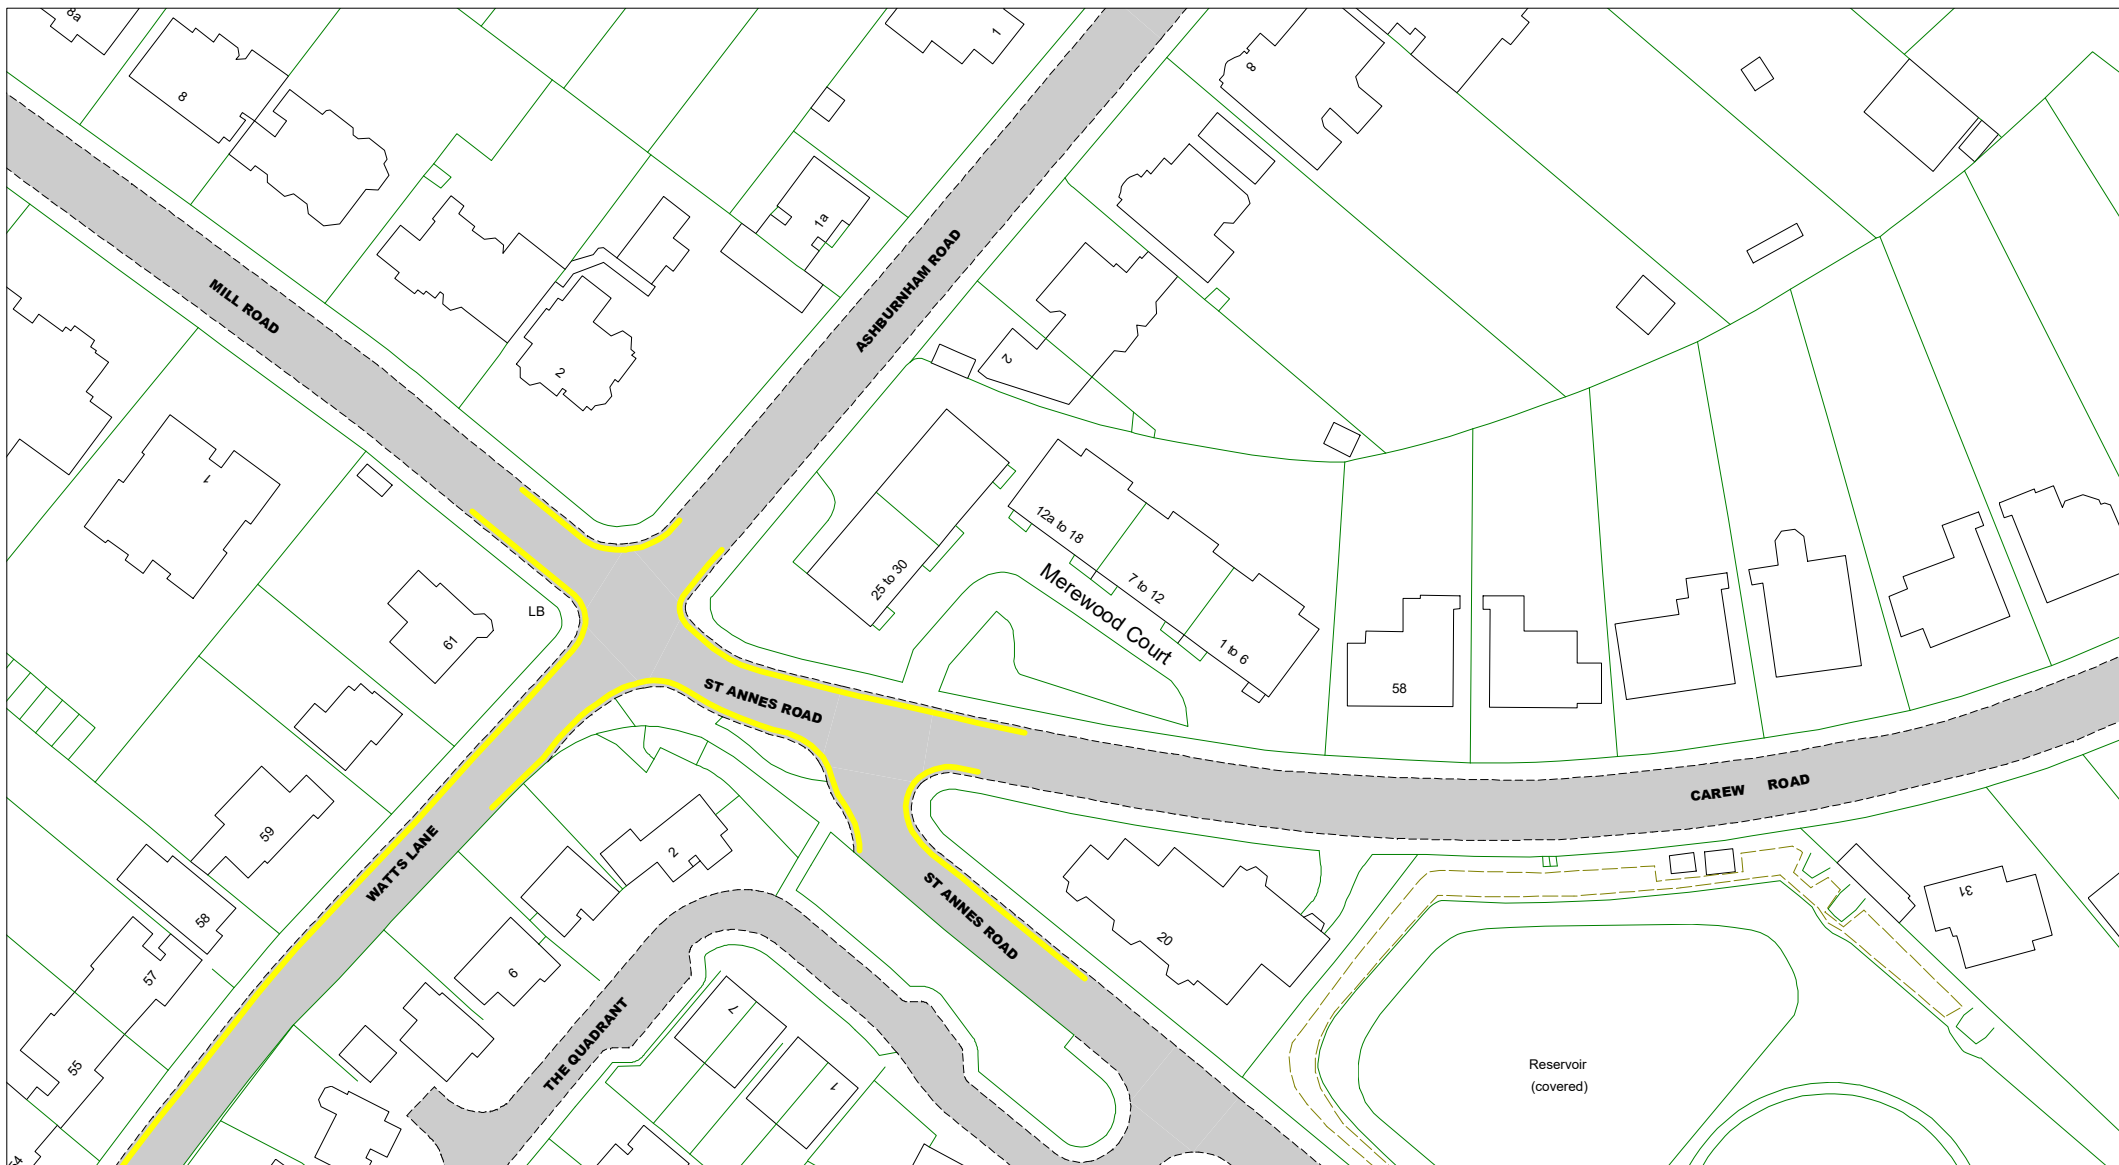

© Crown copyright. All rights reserved
East Sussex County Council
Licence No. 100019601 2020

The East Sussex (Eastbourne)
(Parking Places and Waiting,
No Stopping and Loading
Restrictions)
Traffic Regulation Order 2021

Area C

Key to Labels

- **ABCD** Proposed Permanent TRO restriction
- **ABCD** Non TRO item

Key to TRO Restriction Types

- No Waiting at Any Time
- No Waiting
- No Loading at Any Time
- No Loading
- Pay and Display
- Permit Holders Only
- Permit Holders or Pay and Display
- Resident Permit Holders Only
- Time Limited
- Permit Holders or Time Limited
- Disabled Badge Holders Only
- Ambulances Only
- Doctors Only
- Motorcycles Only
- Loading/ Unloading Only
- Taxi Only
- Loading/ Unloading Only and Taxi Only
- Bus Stop/ Stand Clearway
- Buses Only
- No Stopping on Footway or Verge
- No Stopping On Entrance Markings
- No Waiting Vehicles over 5 tonnes gross weight
- Pedestrian Crossing (controlled area)
- Pedestrian Crossing Point
- Bus Stop/ Stand Clearway

Key to Non TRO Items

- Pedestrian Crossing (controlled area)
- Pedestrian Crossing Point
- Bus Stop/ Stand Clearway

Adjacent Map Tile

▲
◀ **OB173**
OB175 ▶
OC174
▼

SCALE	1 : 1000
DATE	15/12/2020
Tile Ref: OB174	
Revision: 0