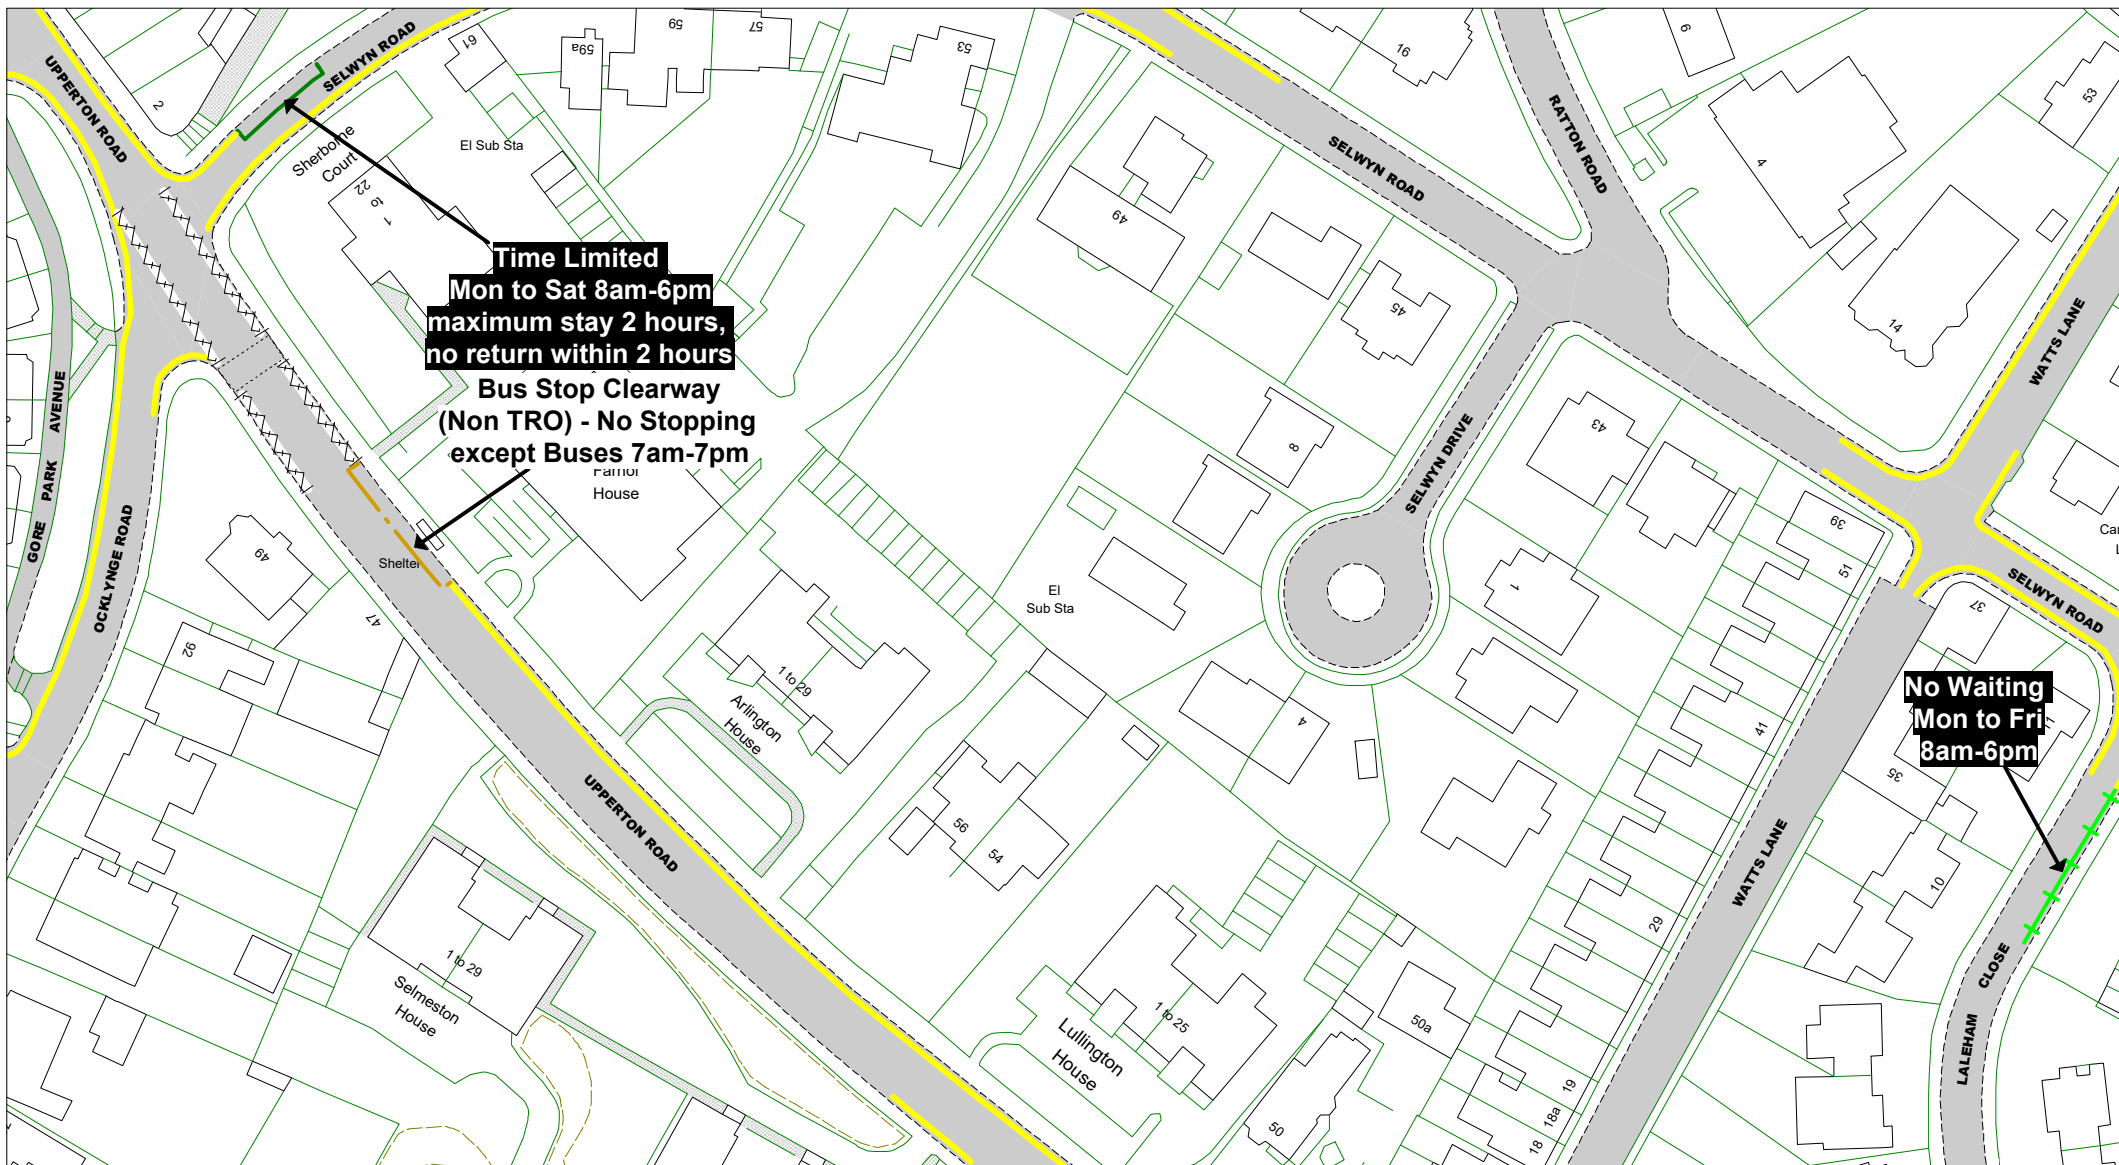

© Crown copyright. All rights reserved
East Sussex County Council
Licence No. 100019601 2020

East Sussex
County Council

The East Sussex (Eastbourne)
(Parking Places and Waiting,
No Stopping and Loading
Restrictions)
Traffic Regulation Order 2021

Area C

Key to Labels

- **ABCD** Proposed Permanent TRO restriction
- **ABCD** Non TRO item

Key to TRO Restriction Types

- No Waiting at Any Time
- No Waiting
- No Loading at Any Time
- No Loading
- Pay and Display
- Permit Holders Only
- Permit Holders or Pay and Display
- Resident Permit Holders Only
- Time Limited
- Permit Holders or Time Limited

- Disabled Badge Holders Only
- Ambulances Only
- Doctors Only
- Motorcycles Only
- Loading/ Unloading Only
- Taxi Only
- Loading/ Unloading Only and Taxi Only
- Bus Stop/ Stand Clearway Buses Only
- Buses Only
- No Stopping on Footway or Verge
- No Stopping On Entrance Markings
- No Waiting Vehicles over 5 tonnes gross weight
- Pedestrian Crossing (controlled area)
- Pedestrian Crossing Point
- Bus Stop/ Stand Clearway

Key to Non TRO Items

Adjacent Map Tile

- **OB173**
- **OC172**
- **OC174**
- **OD173**

SCALE	1 : 1000
DATE	15/12/2020
Tile Ref: OC173	
Revision: 0