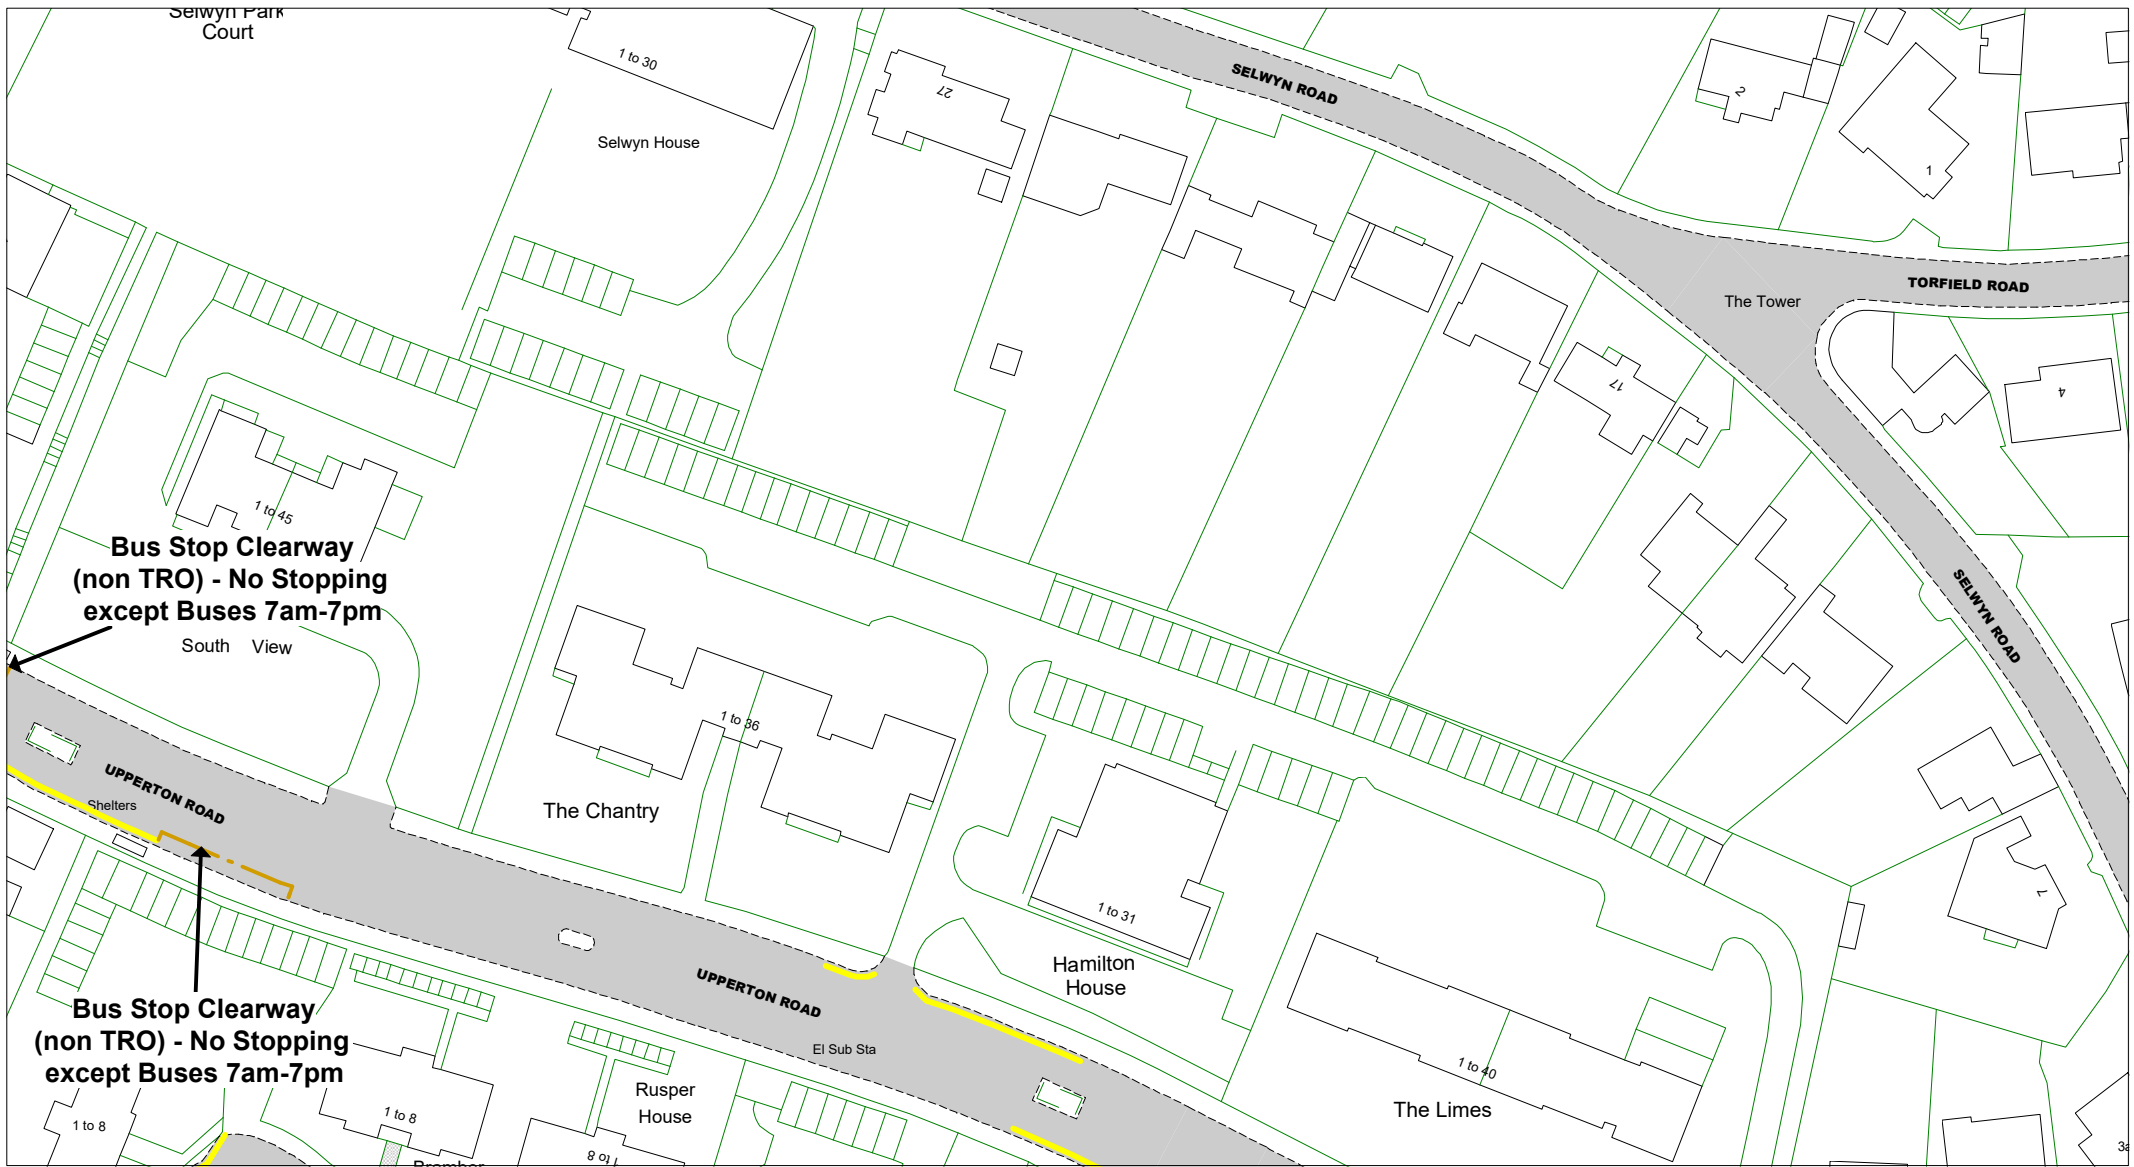

© Crown copyright. All rights reserved
East Sussex County Council
Licence No. 100019601 2020

East Sussex
County Council

The East Sussex (Eastbourne)
(Parking Places and Waiting,
No Stopping and Loading
Restrictions)
Traffic Regulation Order 2021

Area C

Key to Labels

- **ABCD** Proposed Permanent TRO restriction
- **ABCD** Non TRO item

Key to TRO Restriction Types

- No Waiting at Any Time
- No Waiting
- No Loading at Any Time
- No Loading
- Pay and Display
- Permit Holders Only
- Permit Holders or Pay and Display
- Resident Permit Holders Only
- Time Limited
- Permit Holders or Time Limited

- Disabled Badge Holders Only
- Ambulances Only
- Doctors Only
- Motorcycles Only
- Loading/ Unloading Only
- Taxi Only
- Loading/ Unloading Only and Taxi Only
- Bus Stop/ Stand Clearway
- Buses Only
- No Stopping on Footway or Verge
- No Stopping On Entrance Markings
- No Waiting Vehicles over 5 tonnes gross weight
- Pedestrian Crossing (controlled area)
- Pedestrian Crossing Point
- Bus Stop/ Stand Clearway

Key to Non TRO Items

Adjacent Map Tile

OC174

OD173

OD175

OE174

SCALE 1 : 1000

DATE 15/12/2020

Tile Ref: OD174
Revision: 0