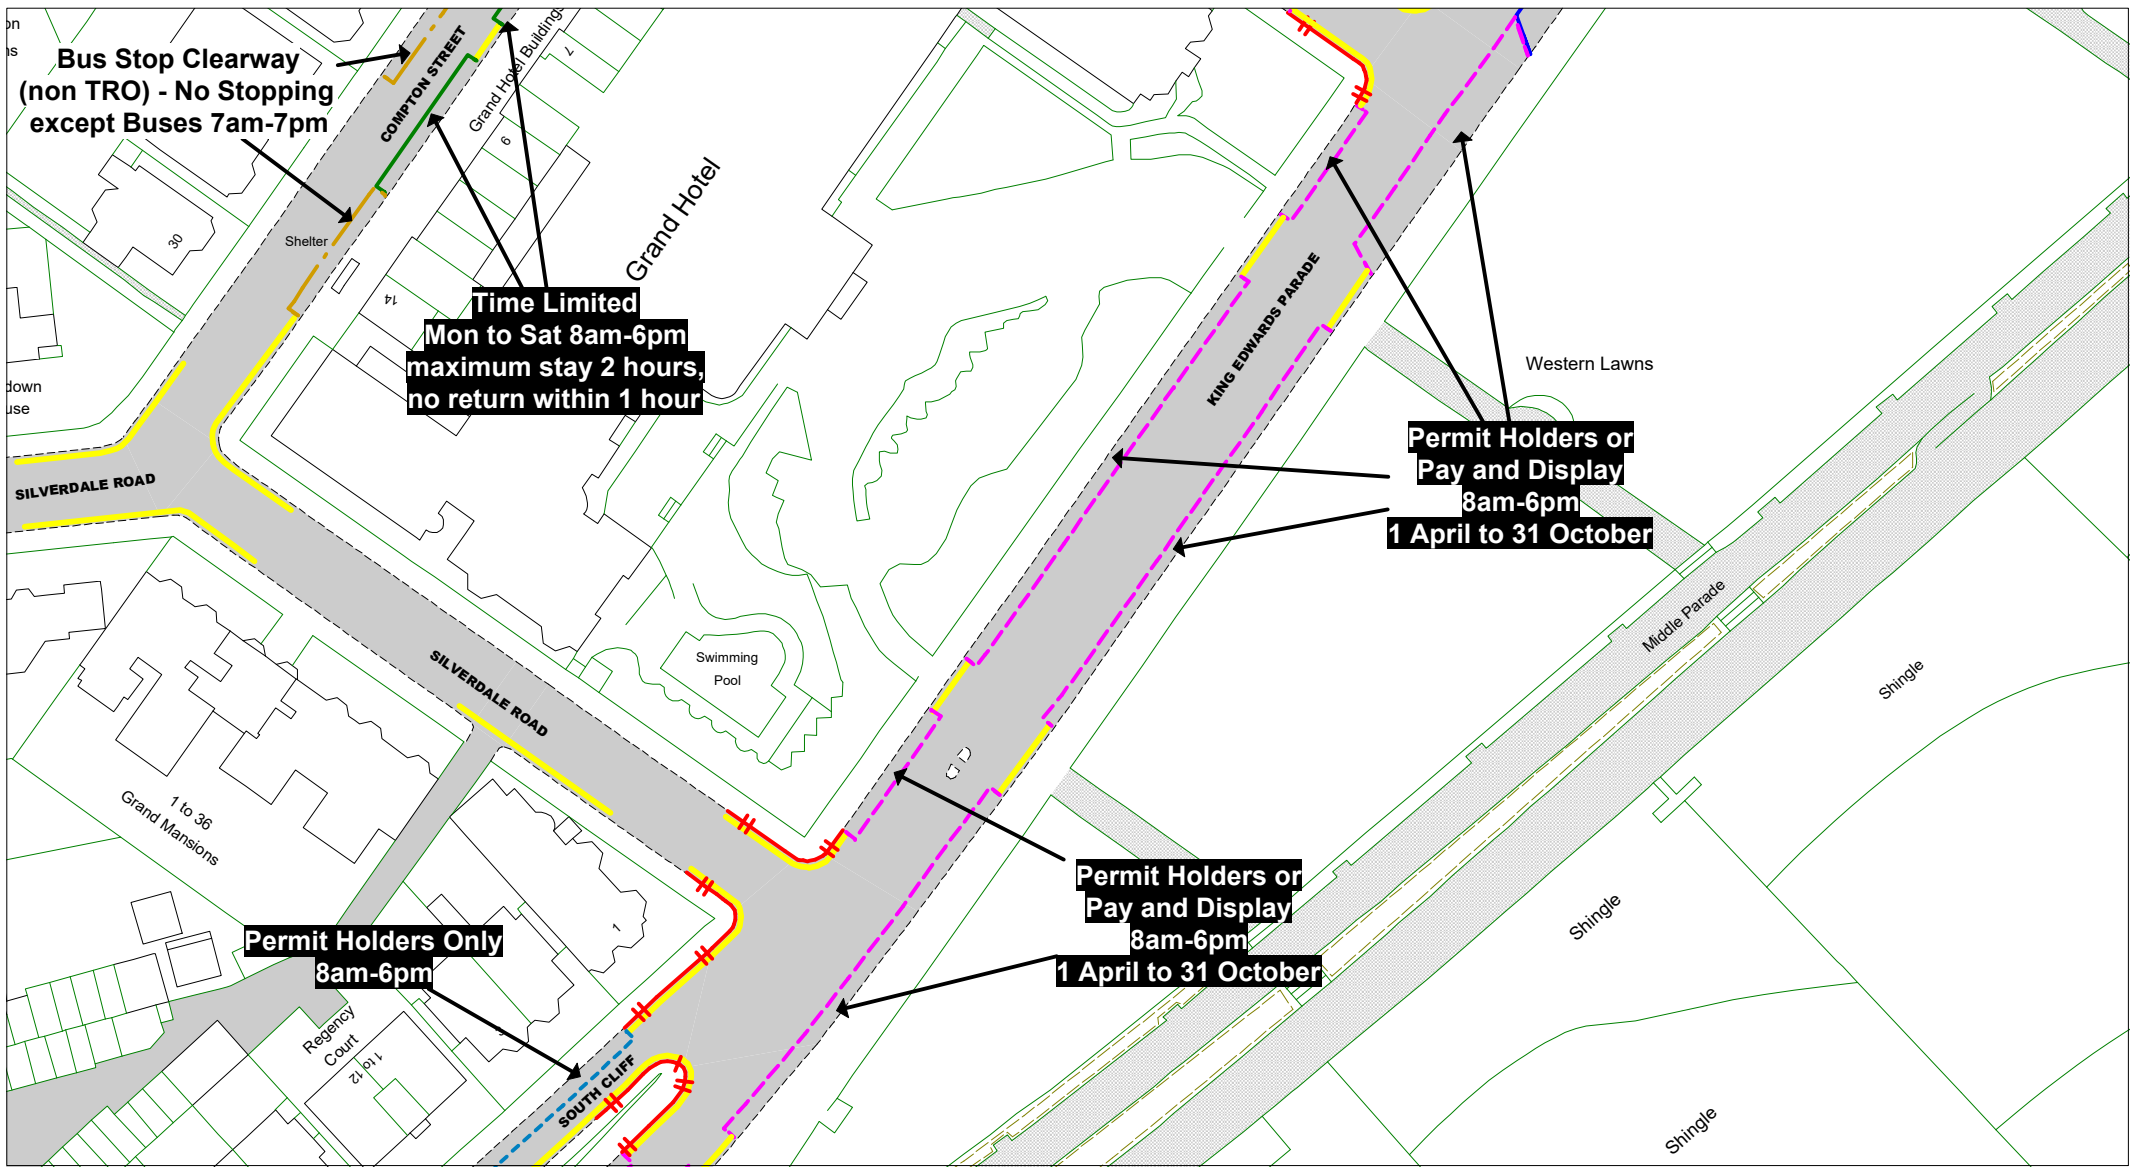

Key to Non TRO Items

Adjacent Map Tile

- OM176**
- ON175**
- ON177**
- OO176**

SCALE	1 : 1000
DATE	15/12/2020
Tile Ref: ON176	
Revision: 0	

© Crown copyright. All rights reserved
 East Sussex County Council
 Licence No. 100019601 2020