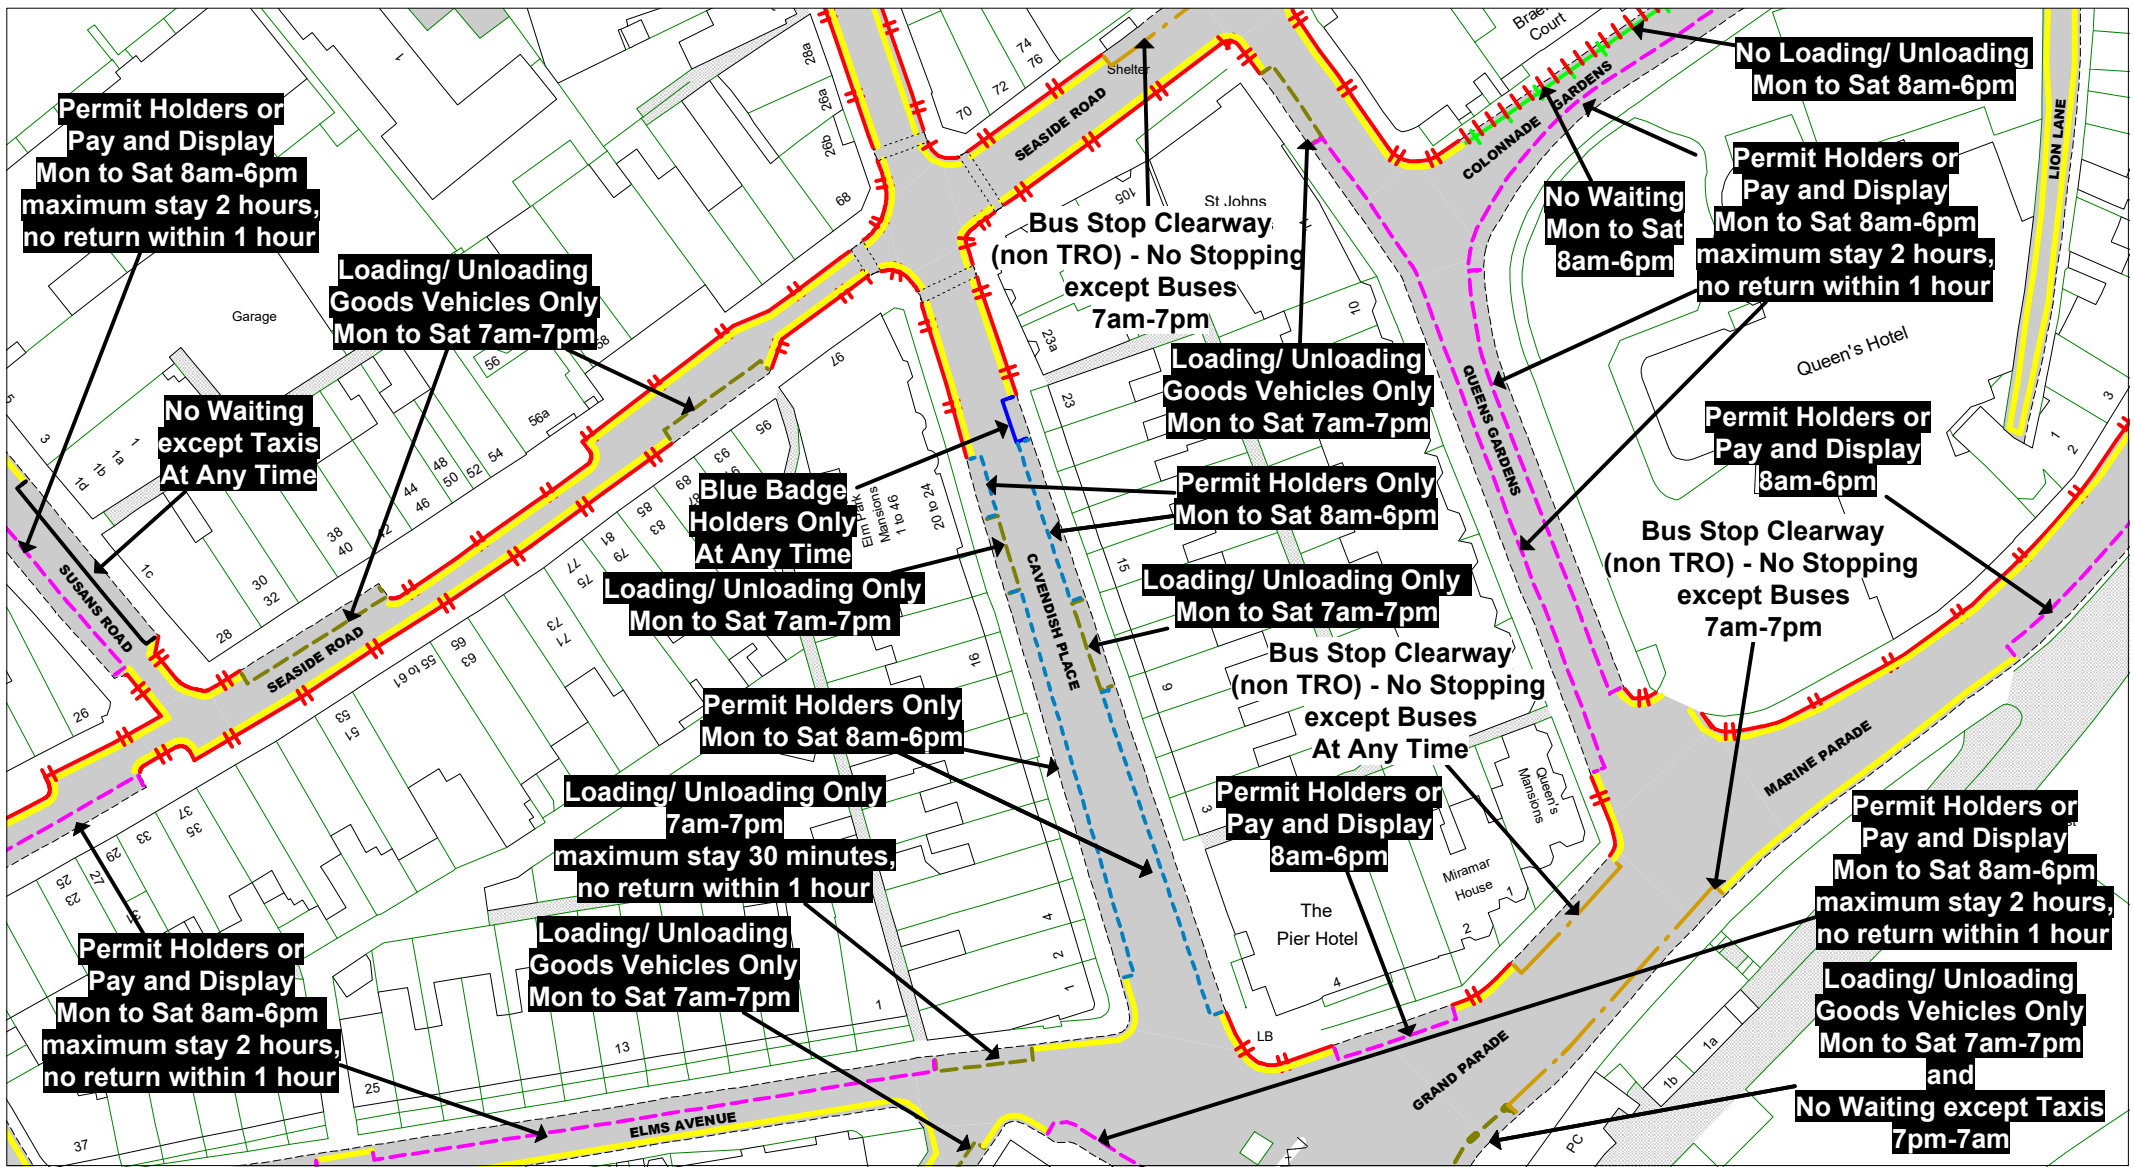

© Crown copyright. All rights reserved
East Sussex County Council
Licence No. 100019601 2020

The East Sussex (Eastbourne)
(Parking Places and Waiting, No
Stopping and Loading Restrictions)
Traffic Regulation Order 2021

Area TC

Key to Labels

- **ABCD** Proposed Permanent TRO restriction
- **ABCD** Non TRO item

Key to TRO Restriction Types

- No Waiting at Any Time
- No Waiting
- No Loading at Any Time
- No Loading
- Pay and Display
- Permit Holders Only
- Permit Holders or Pay and Display
- Resident Permit Holders Only
- Time Limited
- Permit Holders or Time Limited

- Disabled Badge Holders Only
- Ambulances Only
- Doctors Only
- Motorcycles Only
- Loading/ Unloading Only
- Taxi Only
- Loading/ Unloading Only and Taxi Only
- Bus Stop/ Stand Clearway
- Buses Only
- No Stopping on Footway or Verge
- No Stopping On Entrance Markings
- No Waiting Vehicles over 5 tonnes gross weight
- Key to Non TRO Items
- Pedestrian Crossing (controlled area)
- Pedestrian Crossing Point
- Bus Stop/ Stand Clearway

Adjacent Map Tile

- **OG179**
- **OH178**
- **OH180**
- **OI179**

N

S

SCALE	1 : 1000
DATE	15/12/2020
Tile Ref: OH179	
Revision: 0