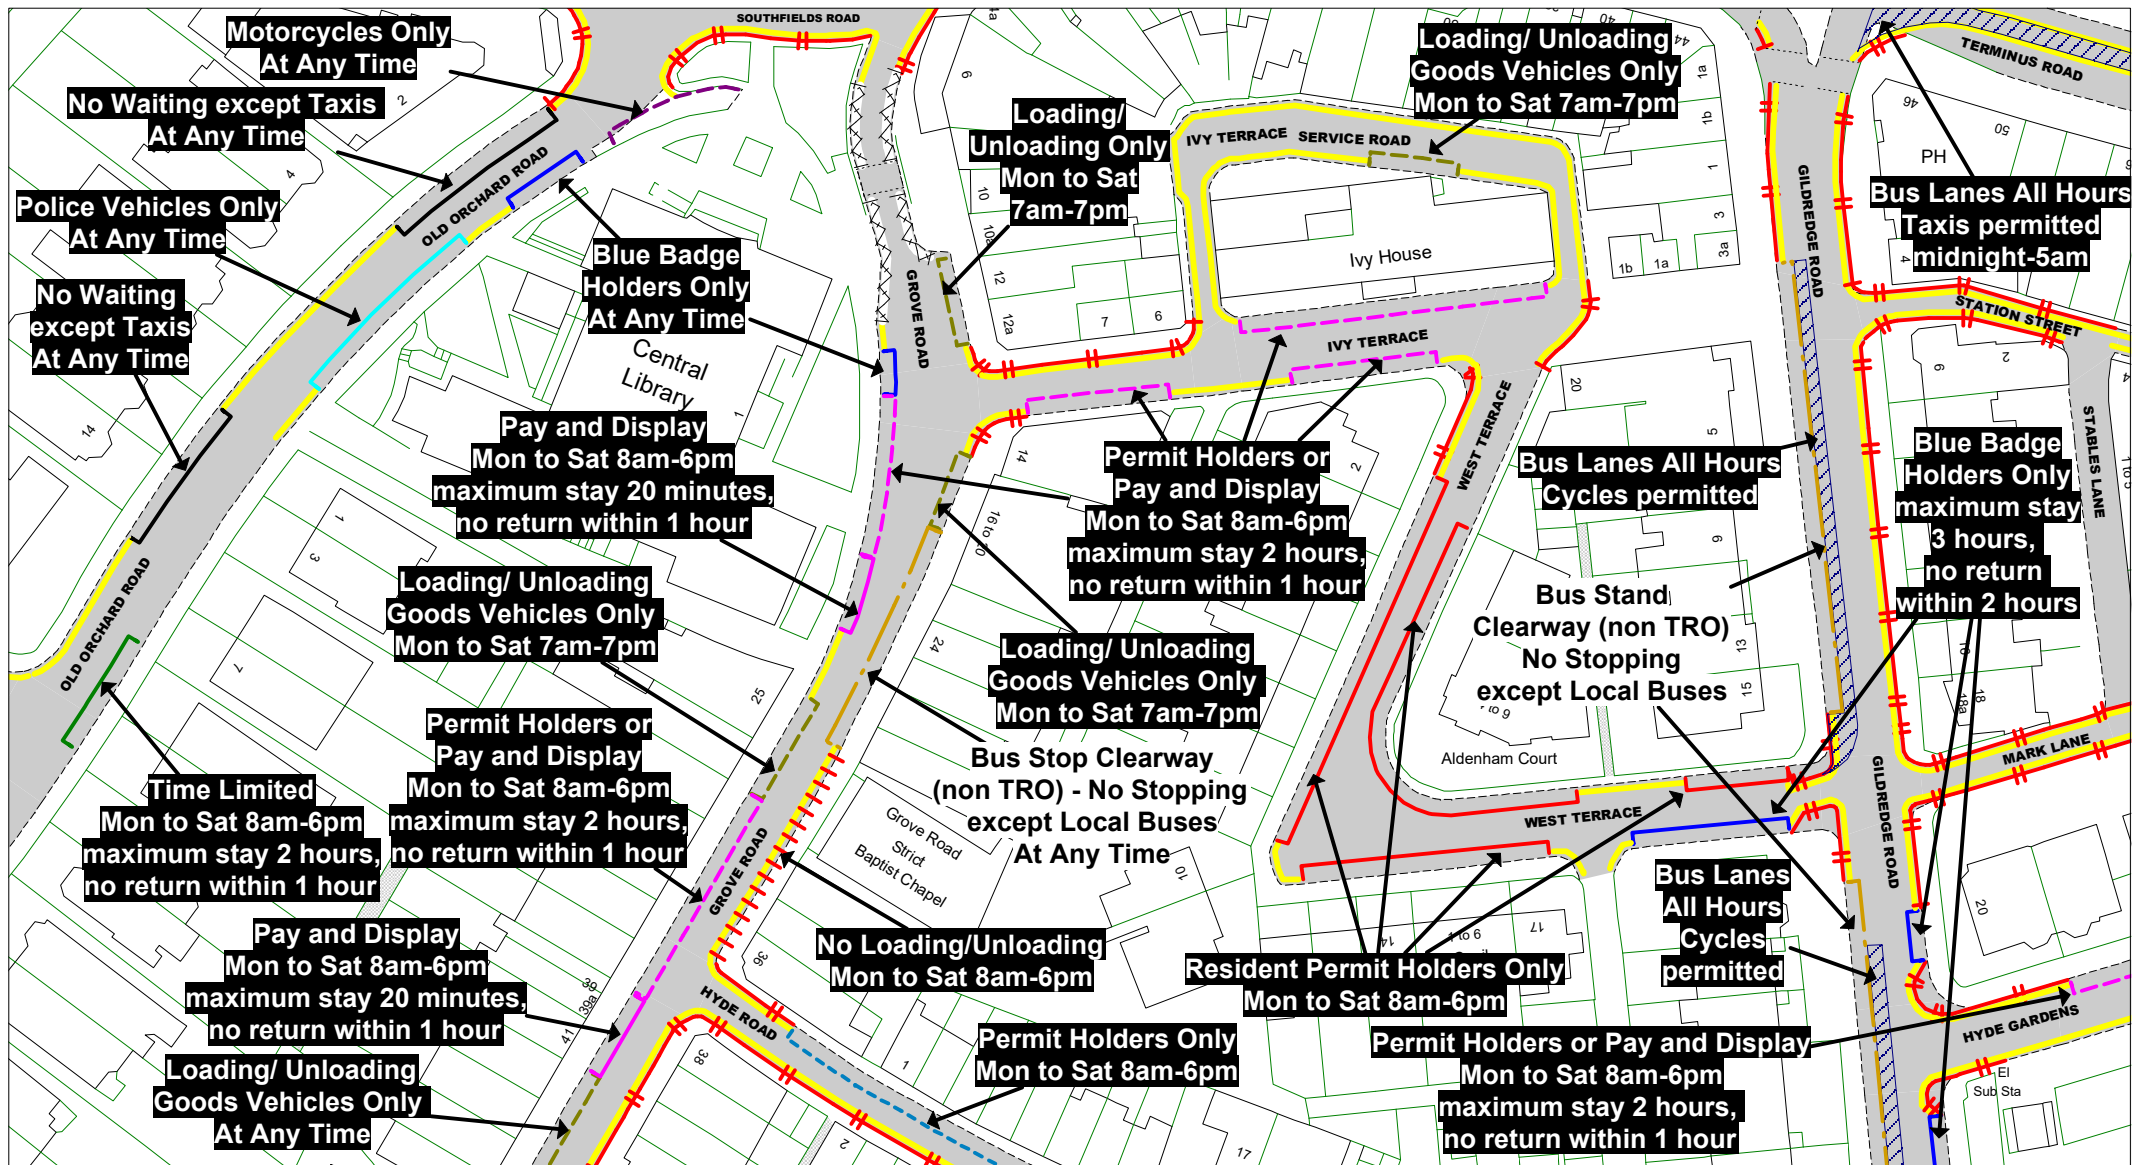

© Crown copyright. All rights reserved
East Sussex County Council
Licence No. 100019601 2020

East Sussex
County Council

The East Sussex (Eastbourne)
(Parking Places and Waiting, No
Stopping and Loading Restrictions)
Traffic Regulation Order 2021

Area TC

Key to Labels

- **ABCD** Proposed Permanent TRO restriction
- **ABCD** Non TRO item

Key to TRO Restriction Types

- No Waiting at Any Time
- No Waiting
- No Loading at Any Time
- No Loading
- Pay and Display
- Permit Holders Only
- Permit Holders or Pay and Display
- Resident Permit Holders Only
- Time Limited
- Permit Holders or Time Limited

- Disabled Badge Holders Only
- Ambulances Only
- Doctors Only
- Motorcycles Only
- Loading/ Unloading Only
- Taxi Only
- Loading/ Unloading Only and Taxi Only
- Bus Stop/ Stand Clearway
- Buses Only
- No Stopping on Footway or Verge

- No Stopping On Entrance Markings
- No Waiting Vehicles over 5 tonnes gross weight

Key to Non TRO Items

- Pedestrian Crossing (controlled area)
- Pedestrian Crossing Point
- Bus Stop/ Stand Clearway

Adjacent Map Tile

- **OG176**
- **OH175**
- **OH177**
- **OI176**

SCALE 1 : 1000
DATE 15/12/2020

Tile Ref: OH176
Revision: 0