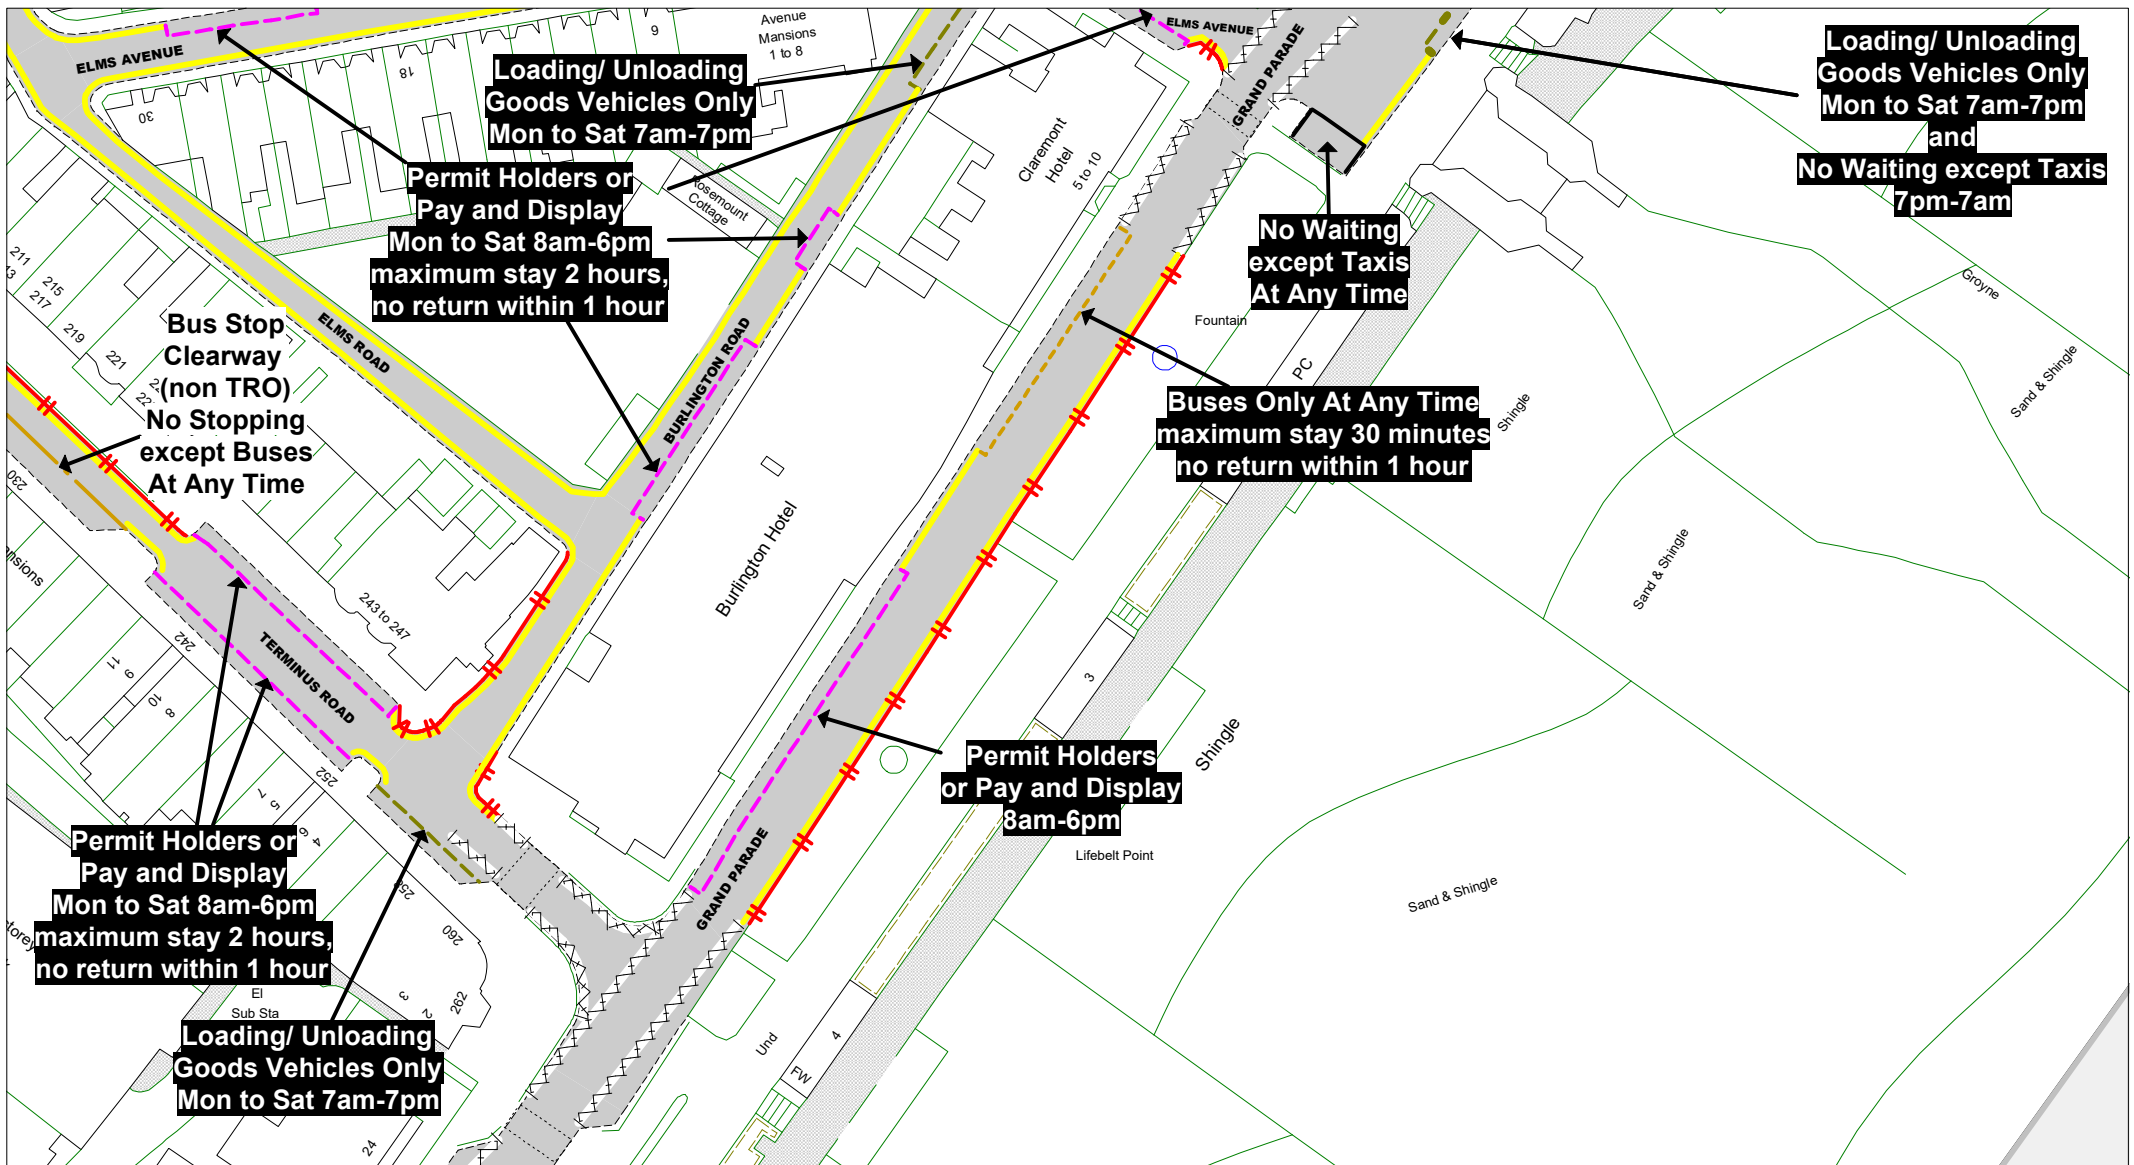

© Crown copyright. All rights reserved
East Sussex County Council
Licence No. 100019601 2020

The East Sussex (Eastbourne)
(Parking Places and Waiting, No
Stopping and Loading Restrictions)
Traffic Regulation Order 2021

Area TC

Key to Labels

- **ABCD** Proposed Permanent TRO restriction
- **ABCD** Non TRO item

Key to TRO Restriction Types

- No Waiting at Any Time
- No Waiting
- No Loading at Any Time
- No Loading
- Pay and Display
- Permit Holders Only
- Permit Holders or Pay and Display
- Resident Permit Holders Only
- Time Limited
- Permit Holders or Time Limited

- Disabled Badge Holders Only
- Ambulances Only
- Doctors Only
- Motorcycles Only
- Loading/ Unloading Only
- Taxi Only
- Loading/ Unloading Only and Taxi Only
- Bus Stop/ Stand Clearway
- Buses Only
- No Stopping on Footway or Verge
- No Stopping On Entrance Markings
- No Waiting Vehicles over 5 tonnes gross weight
- Pedestrian Crossing (controlled area)
- Pedestrian Crossing Point
- Bus Stop/ Stand Clearway

Key to Non TRO Items

Adjacent Map Tile

- **OH179**
- **OI178**
- **OJ179**

SCALE	1 : 1000
DATE	15/12/2020

Tile Ref: OI179
Revision: 0