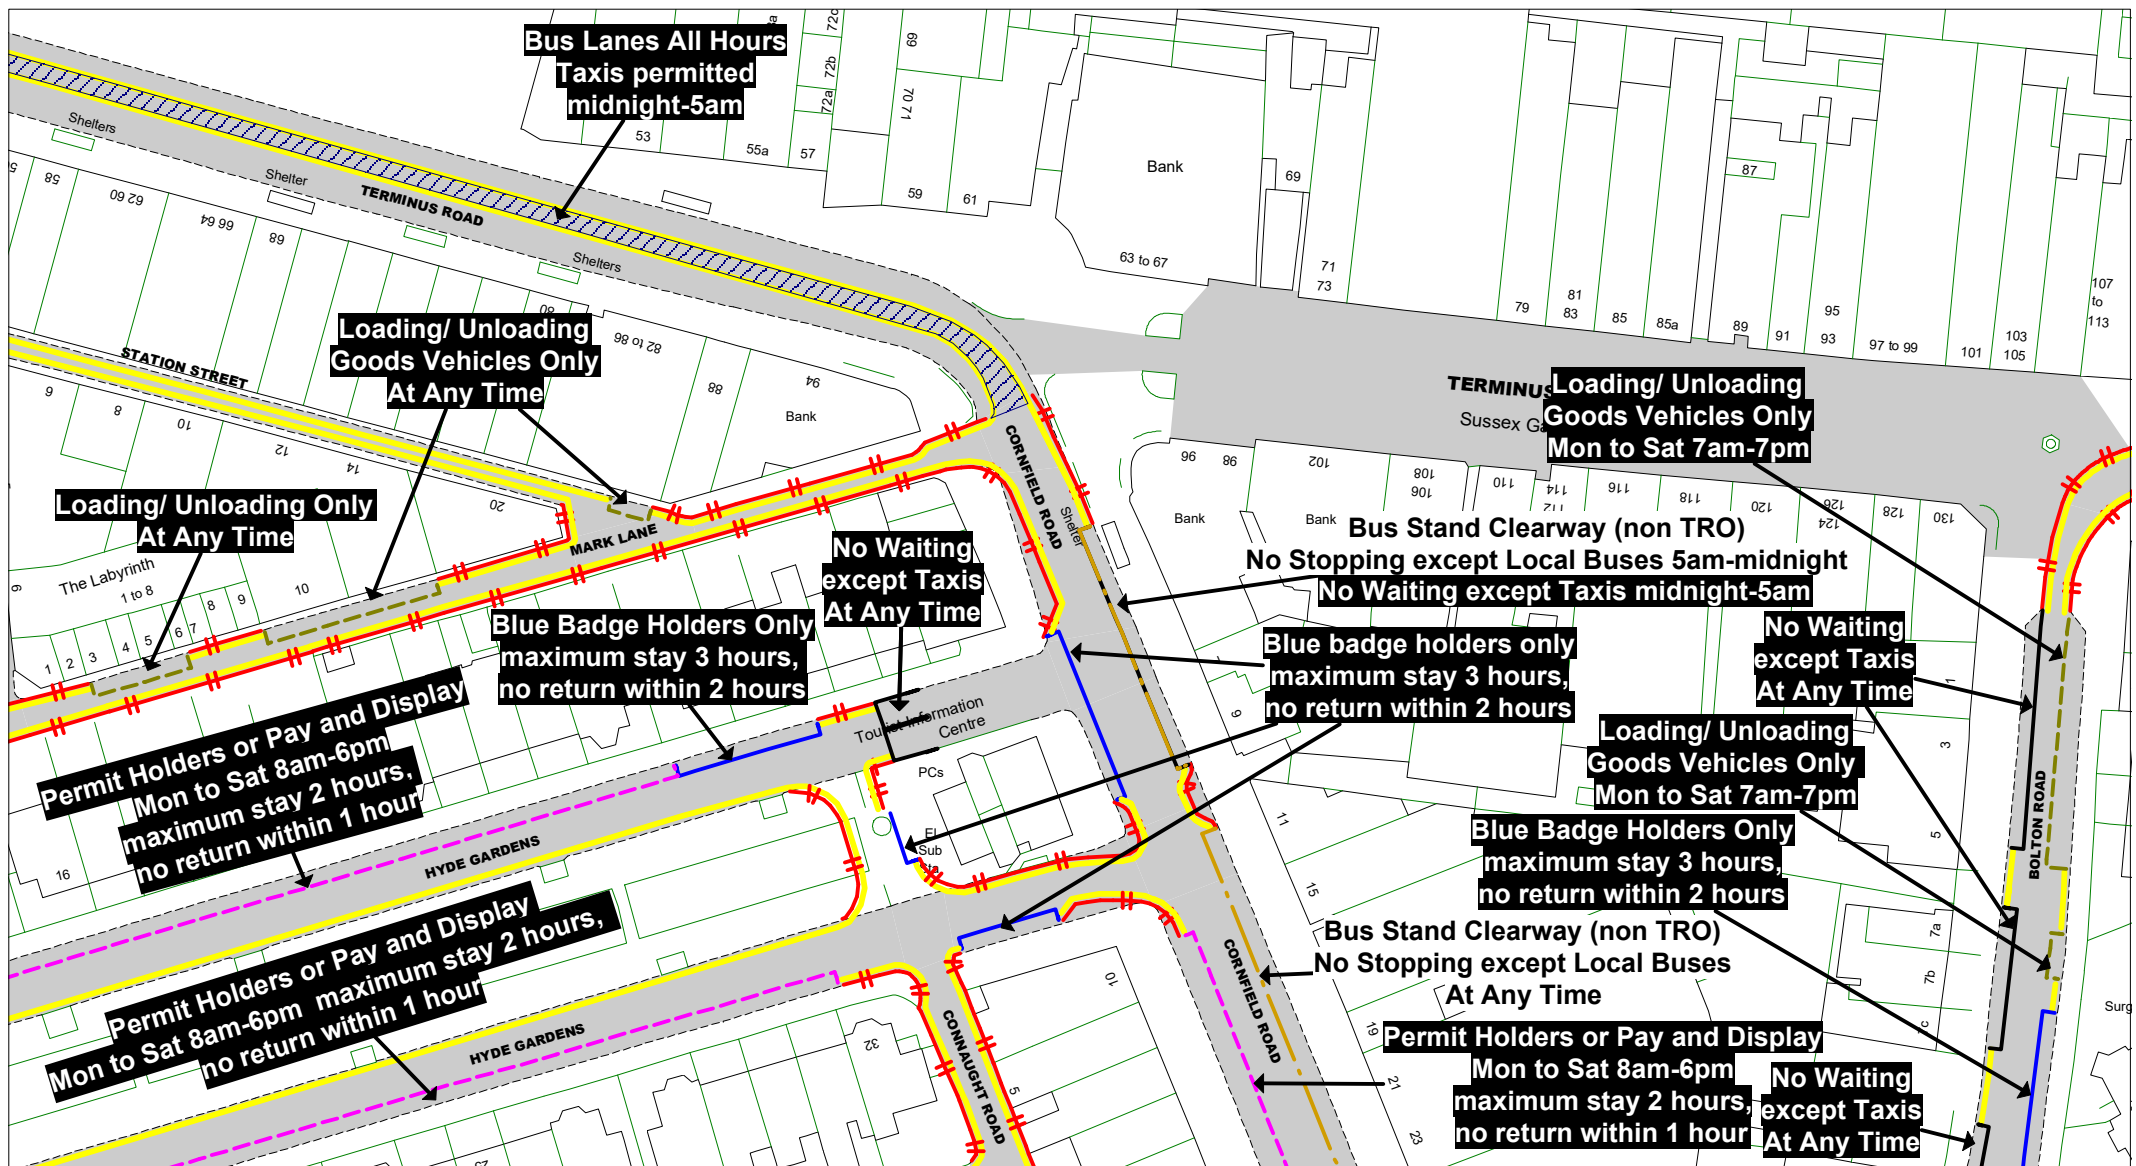

© Crown copyright. All rights reserved
East Sussex County Council
Licence No. 100019601 2020

The East Sussex (Eastbourne)
(Parking Places and Waiting, No
Stopping and Loading Restrictions)
Traffic Regulation Order 2021

Area TC

Key to Labels

- **ABCD** Proposed Permanent TRO restriction
- **ABCD** Non TRO item

Key to TRO Restriction Types

- No Waiting at Any Time
- No Waiting
- No Loading at Any Time
- No Loading
- Pay and Display
- Permit Holders Only
- Permit Holders or Pay and Display
- Resident Permit Holders Only
- Time Limited
- Permit Holders or Time Limited

- Disabled Badge Holders Only
- Ambulances Only
- Doctors Only
- Motorcycles Only
- Loading/ Unloading Only
- Taxi Only
- Loading/ Unloading Only and Taxi Only
- Bus Stop/ Stand Clearway
- Buses Only
- No Stopping on Footway or Verge
- No Stopping On Entrance Markings
- No Waiting Vehicles over 5 tonnes gross weight
- Key to Non TRO Items
- Pedestrian Crossing (controlled area)
- Pedestrian Crossing Point
- Bus Stop/ Stand Clearway

Adjacent Map Tile

- **OG177**
- **OH176**
- **OH178**
- **OI177**

SCALE 1 : 1000
DATE 15/12/2020
Tile Ref: OH177
Revision: 0