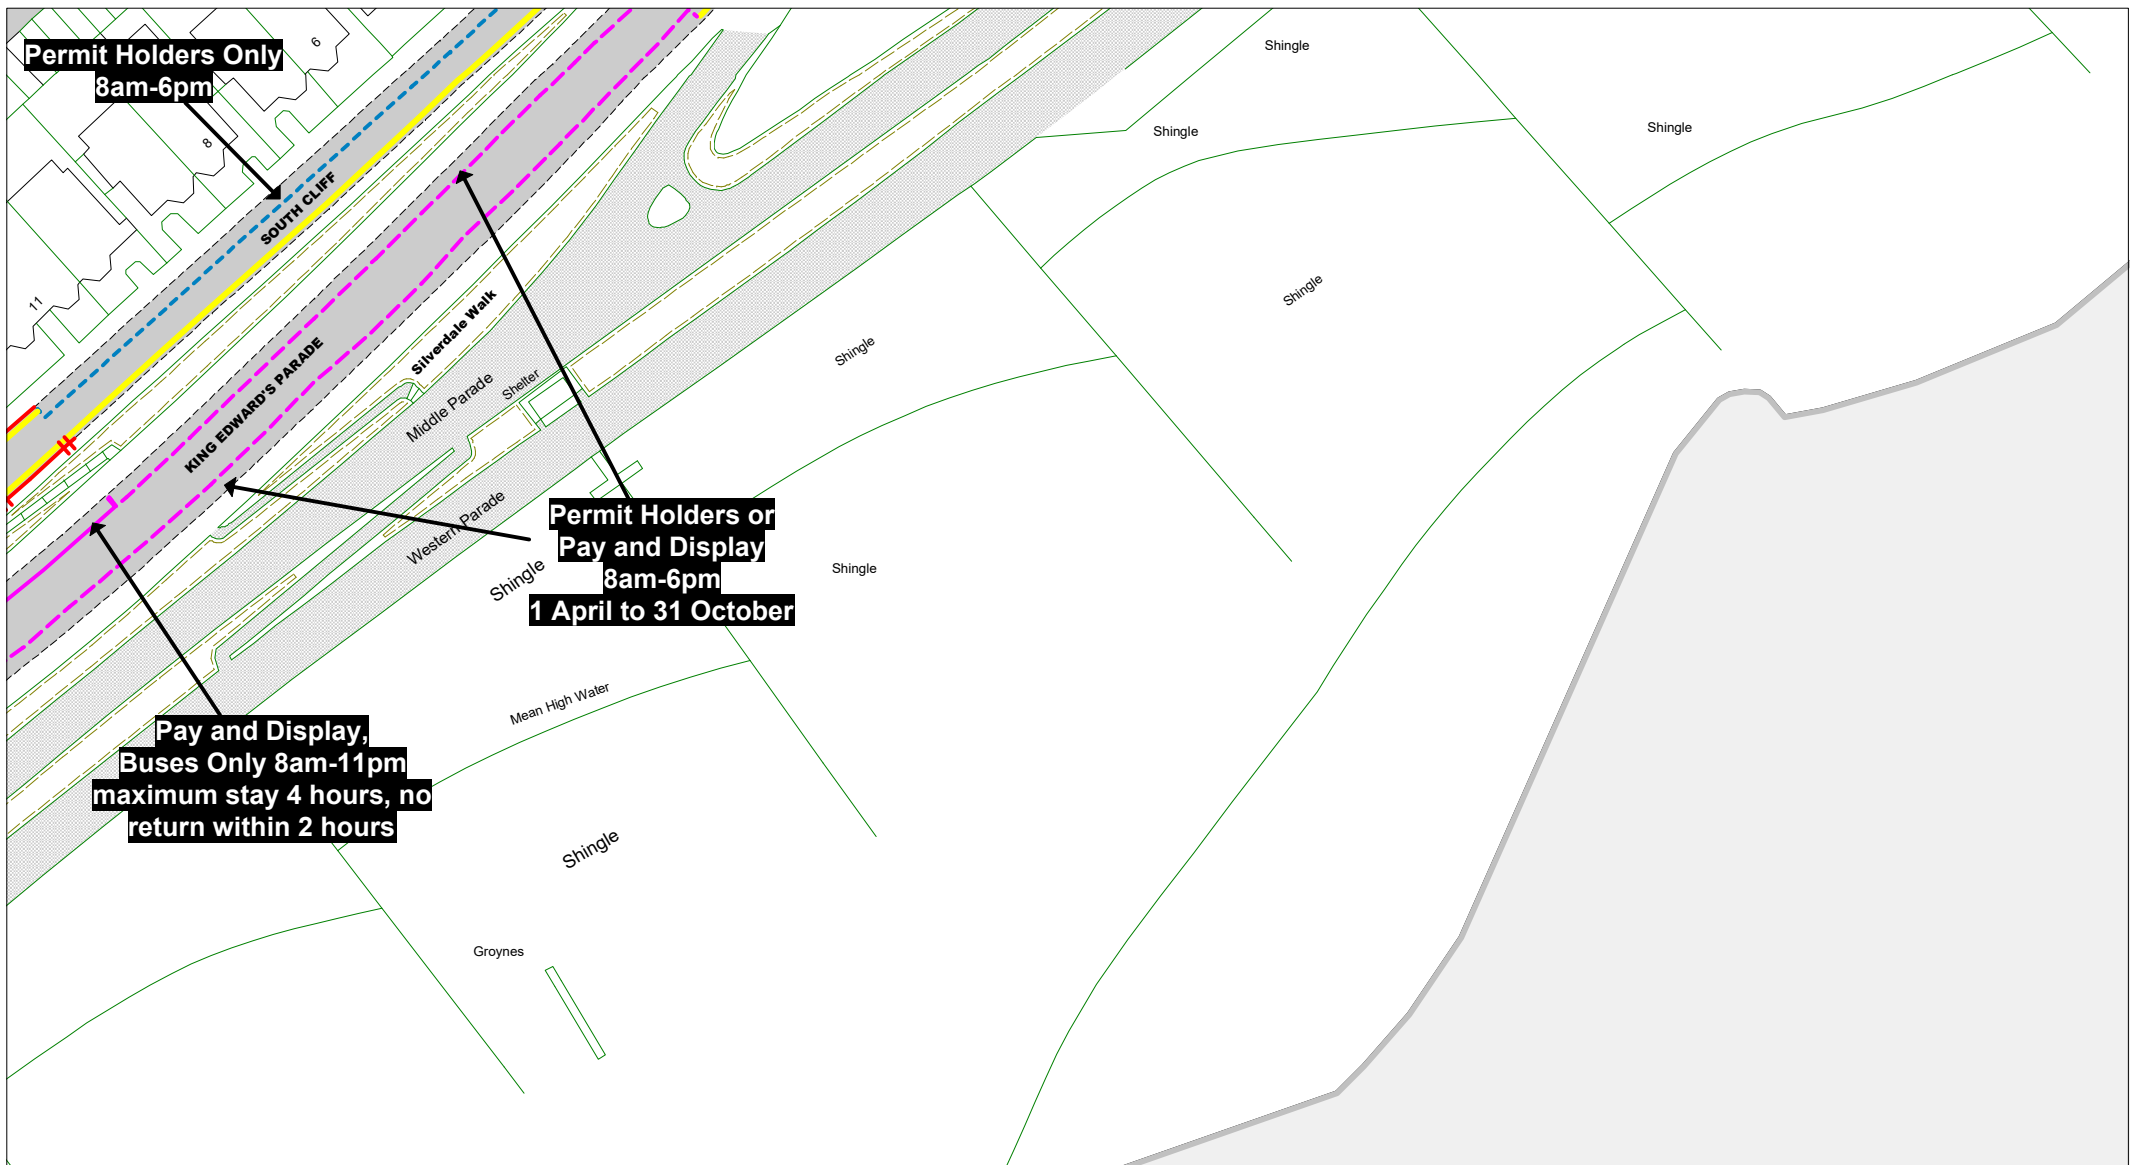

Key to Non TRO Items

Adjacent Map Tile

- ON176
- OO175
- OO177
- OP176

SCALE	1 : 1000
DATE	15/12/2020

Tile Ref: OO176
 Revision: 0

© Crown copyright. All rights reserved
 East Sussex County Council
 Licence No. 100019601 2020