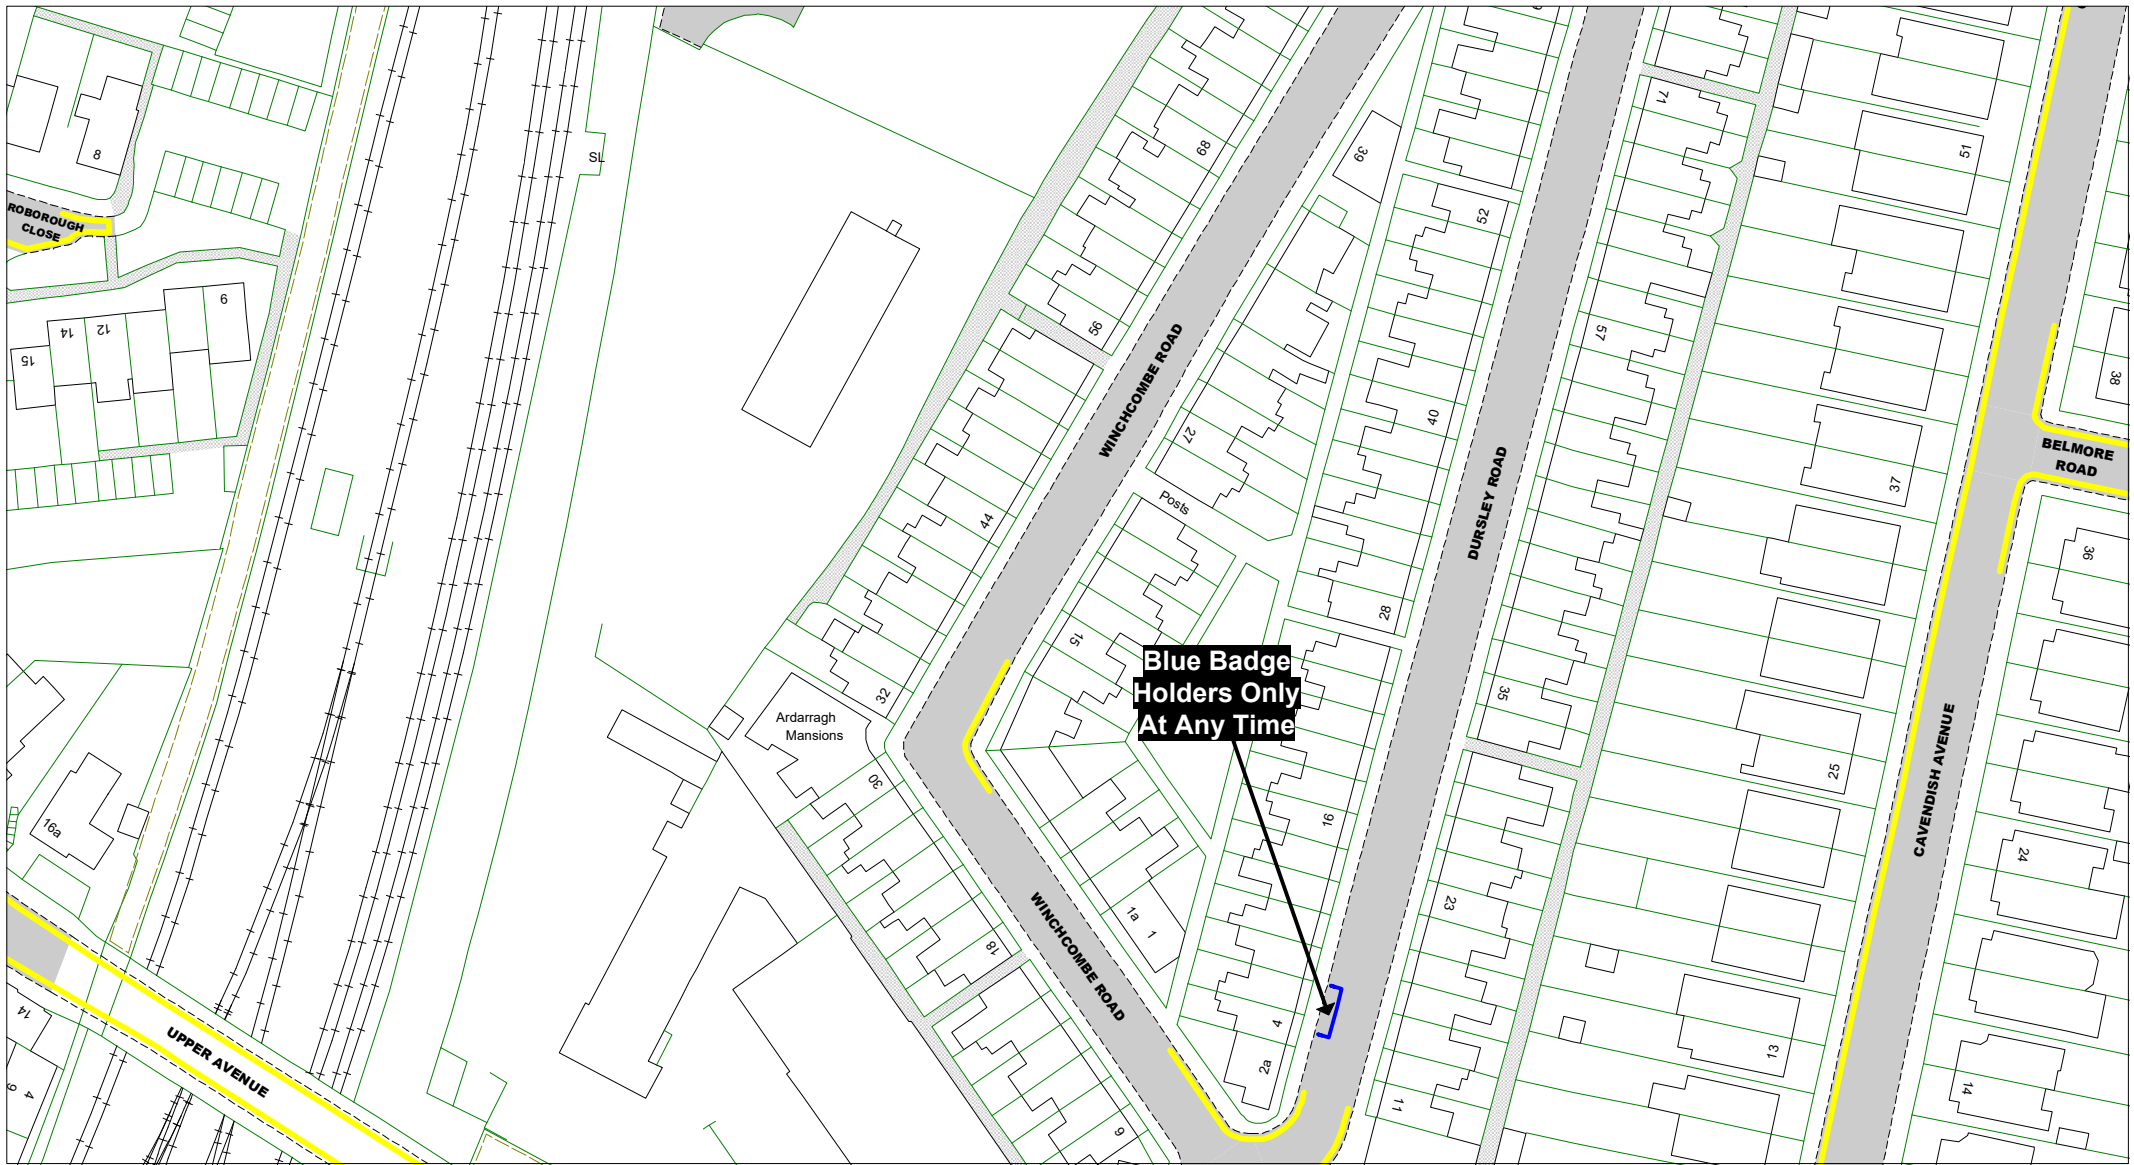

Key to Non TRO Items

- Pedestrian Crossing (controlled area)
- Pedestrian Crossing Point
- Bus Stop/ Stand Clearway

Adjacent Map Tile

- OC177**
- OD176**
- OD178**
- OE177**

SCALE	1 : 1000
DATE	15/12/2020
Tile Ref: OD177	
Revision: 0	