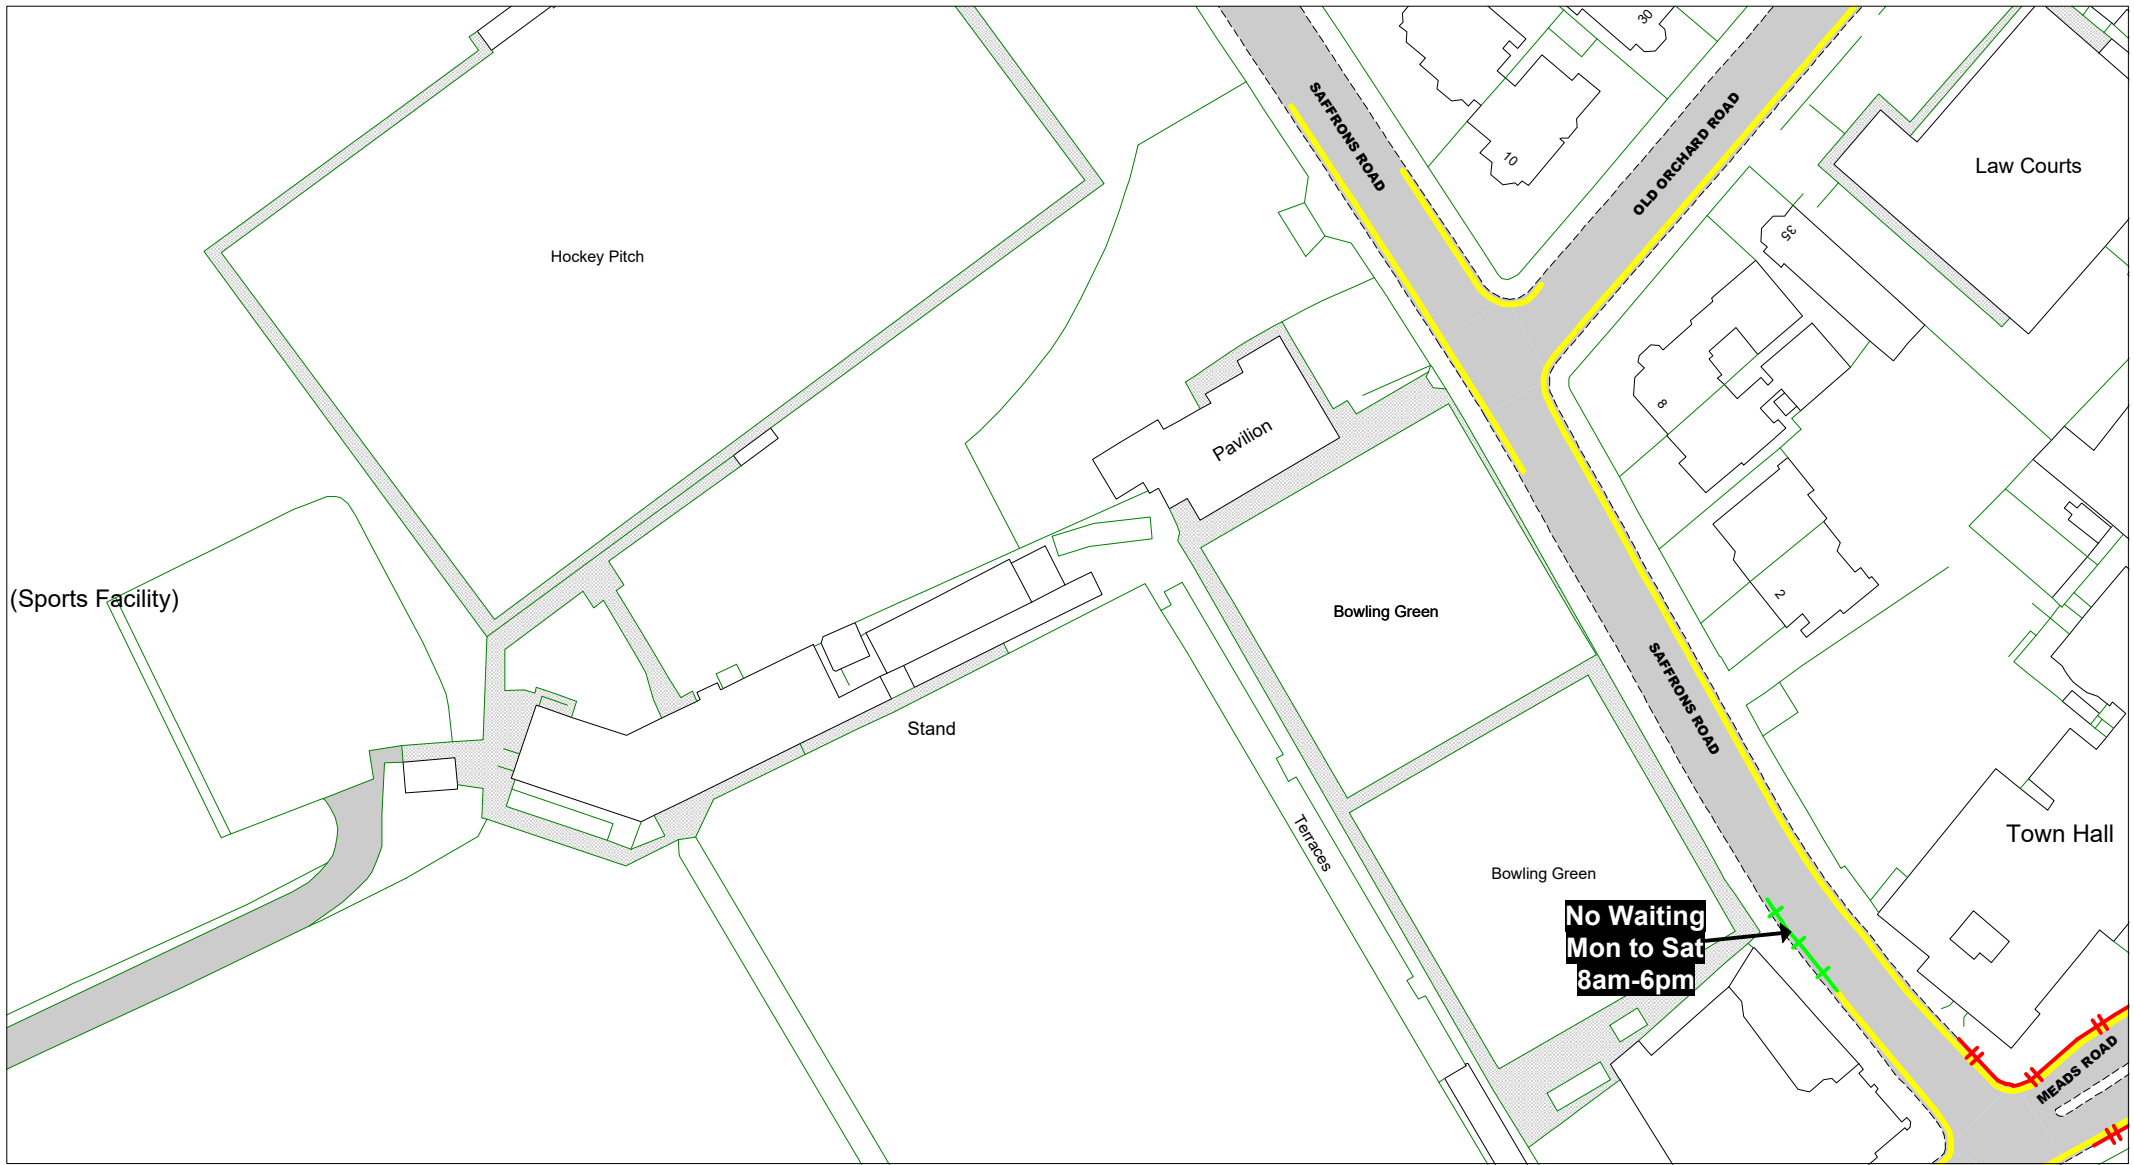

Key to Non TRO Items

Adjacent Map Tile

▲ **OG180**

◀ **OH179**

▶

▼

SCALE	1 : 1000
DATE	15/12/2020

Tile Ref: OH180
 Revision: 0