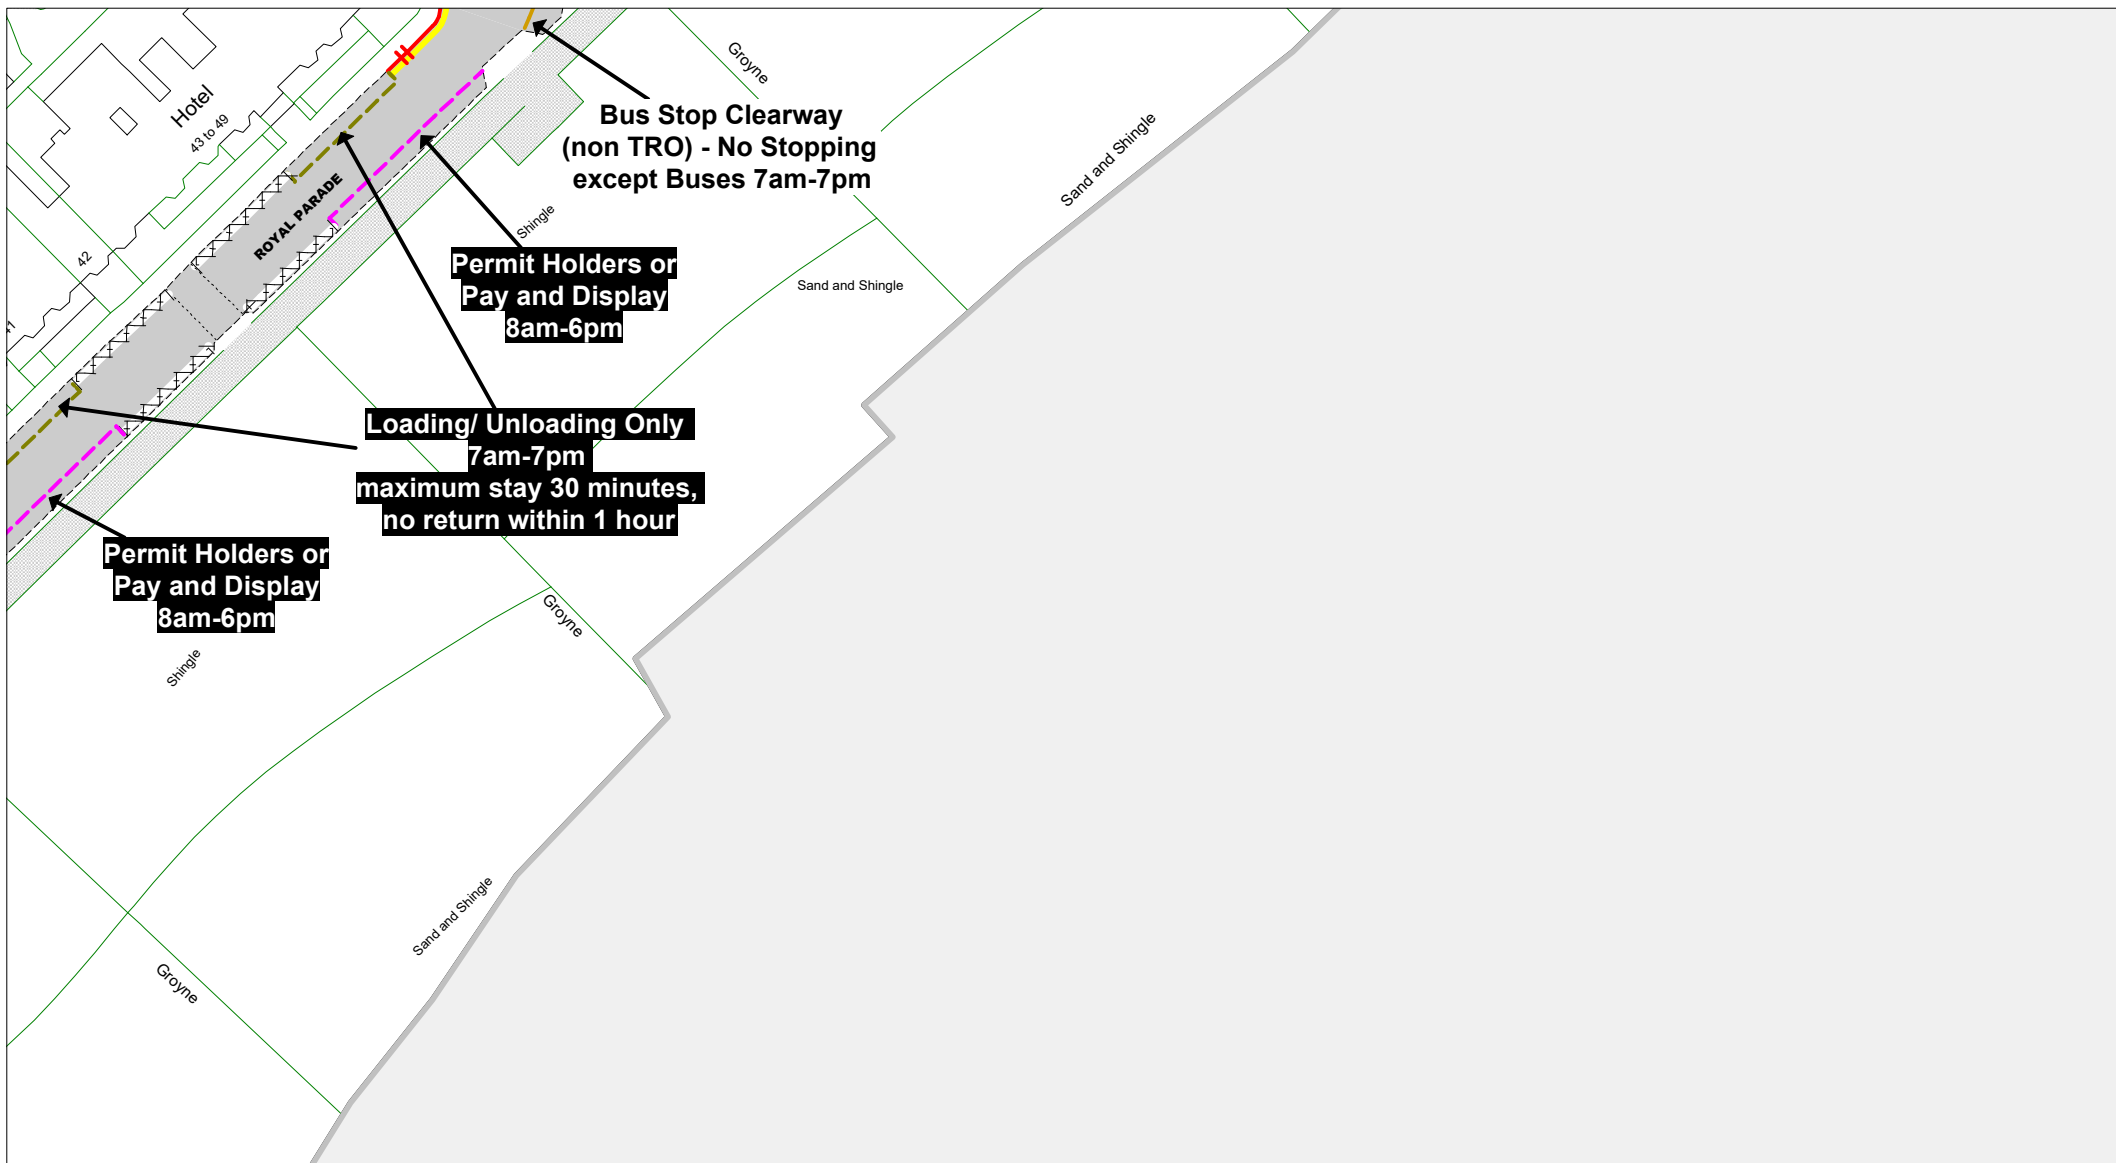

© Crown copyright. All rights reserved
East Sussex County Council
Licence No. 100019601 2020

The East Sussex (Eastbourne)
(Parking Places and Waiting, No
Stopping and Loading Restrictions)
Traffic Regulation Order 2021

Area TC

Key to Labels

- **ABCD** Proposed Permanent TRO restriction
- **ABCD** Non TRO item

Key to TRO Restriction Types

- No Waiting at Any Time
- No Waiting
- No Loading at Any Time
- No Loading
- Pay and Display
- Permit Holders Only
- Permit Holders or Pay and Display
- Resident Permit Holders Only
- Time Limited
- Permit Holders or Time Limited

- Disabled Badge Holders Only
- Ambulances Only
- Doctors Only
- Motorcycles Only
- Loading/ Unloading Only
- Taxi Only
- Loading/ Unloading Only and Taxi Only
- Bus Stop/ Stand Clearway
- Buses Only
- No Stopping on Footway or Verge
- No Stopping On Entrance Markings
- No Waiting Vehicles over 5 tonnes gross weight
- Pedestrian Crossing (controlled area)
- Pedestrian Crossing Point
- Bus Stop/ Stand Clearway

Key to Non TRO Items

Adjacent Map Tile

▲

▼

SCALE	1 : 1000
DATE	15/12/2020

Tile Ref: OE181
Revision: 0