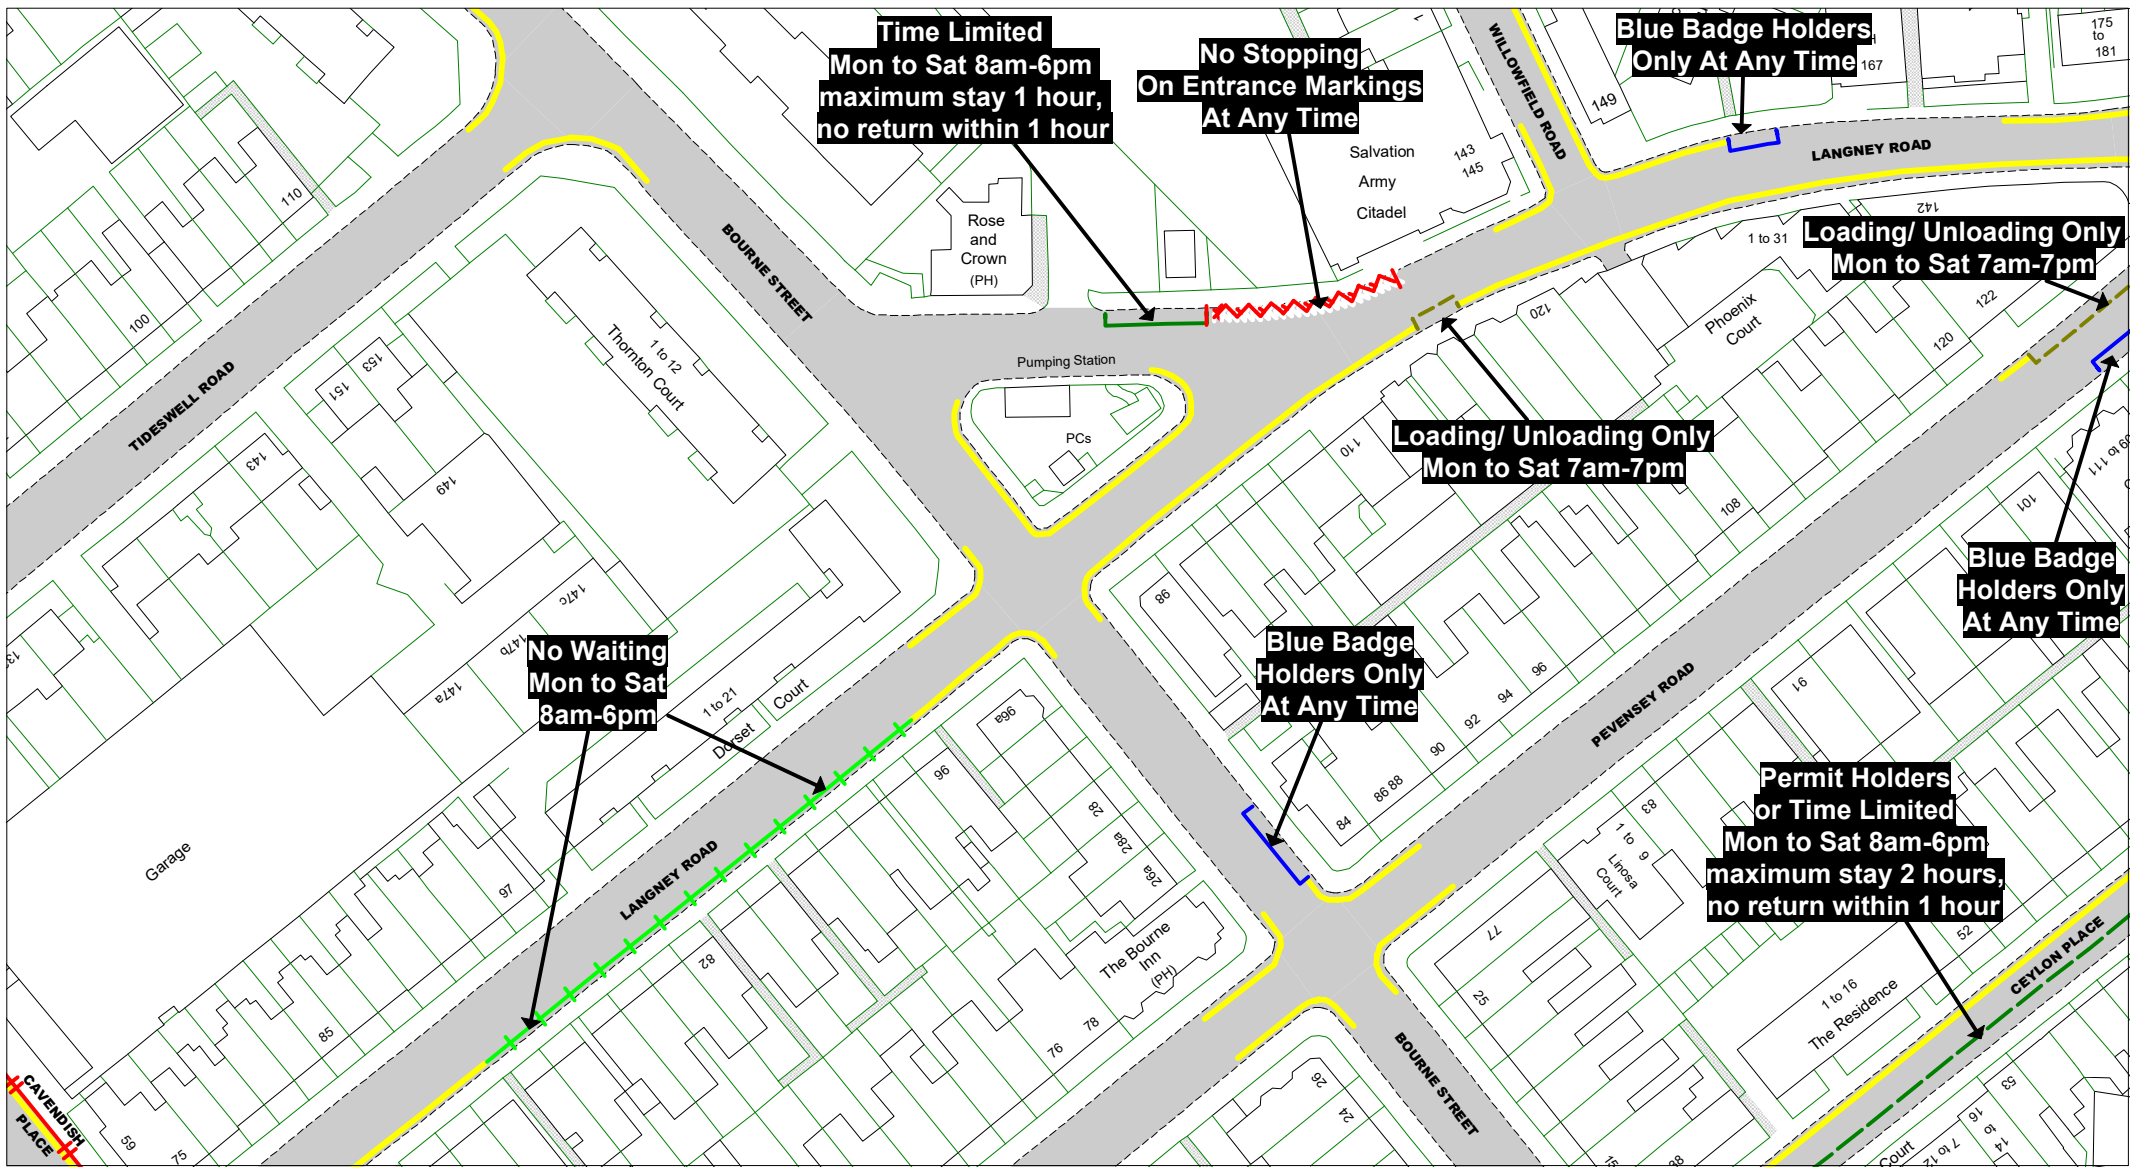

© Crown copyright. All rights reserved
East Sussex County Council
Licence No. 100019601 2020

East Sussex
County Council

The East Sussex (Eastbourne)
(Parking Places and Waiting, No
Stopping and Loading Restrictions)
Traffic Regulation Order 2021

Area TC

Key to Labels

- **ABCD** Proposed Permanent TRO restriction
- **ABCD** Non TRO item

Key to TRO Restriction Types

- No Waiting at Any Time
- No Waiting
- No Loading at Any Time
- No Loading
- Pay and Display
- Permit Holders Only
- Permit Holders or Pay and Display
- Resident Permit Holders Only
- Time Limited
- Permit Holders or Time Limited

- Disabled Badge Holders Only
- Ambulances Only
- Doctors Only
- Motorcycles Only
- Loading/ Unloading Only
- Taxi Only
- Loading/ Unloading Only and Taxi Only
- Bus Stop/ Stand Clearway
- Buses Only
- No Stopping on Footway or Verge
- No Stopping On Entrance Markings
- No Waiting Vehicles over 5 tonnes gross weight
- Pedestrian Crossing (controlled area)
- Pedestrian Crossing Point
- Bus Stop/ Stand Clearway

Key to Non TRO Items

Adjacent Map Tile

- **OE179**
- **OF178**
- **OF180**
- **OG179**

SCALE	1 : 1000
DATE	15/12/2020
Tile Ref: OF179	
Revision: 0