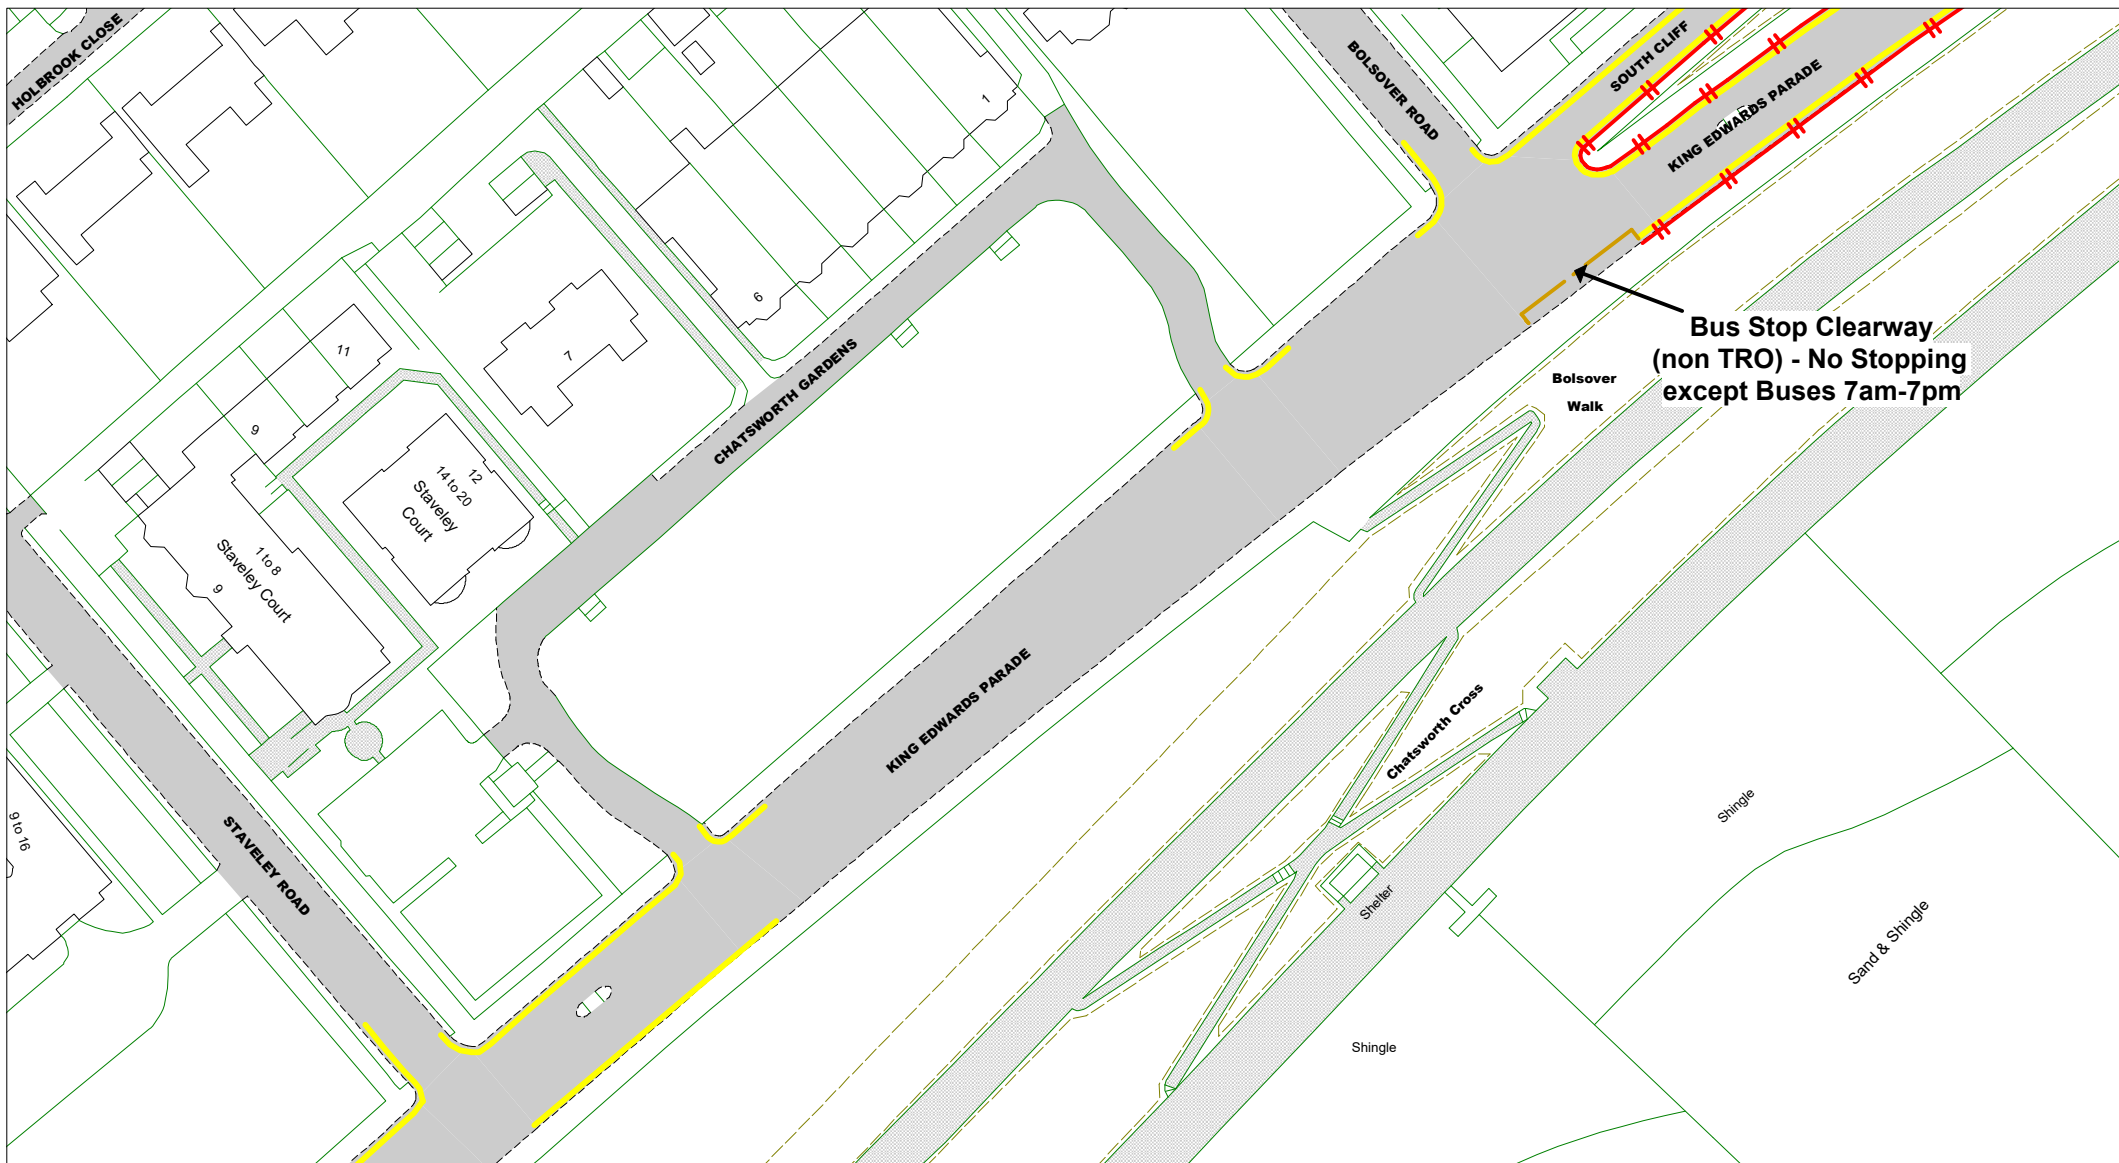

Key to Non TRO Items

- Pedestrian Crossing (controlled area)
- Pedestrian Crossing Point
- Bus Stop/ Stand Clearway

Adjacent Map Tile

▲
OO176
 ◀ **OP175** ▶
 ▼

SCALE	1 : 1000
DATE	15/12/2020

Tile Ref: OP175
 Revision: 0