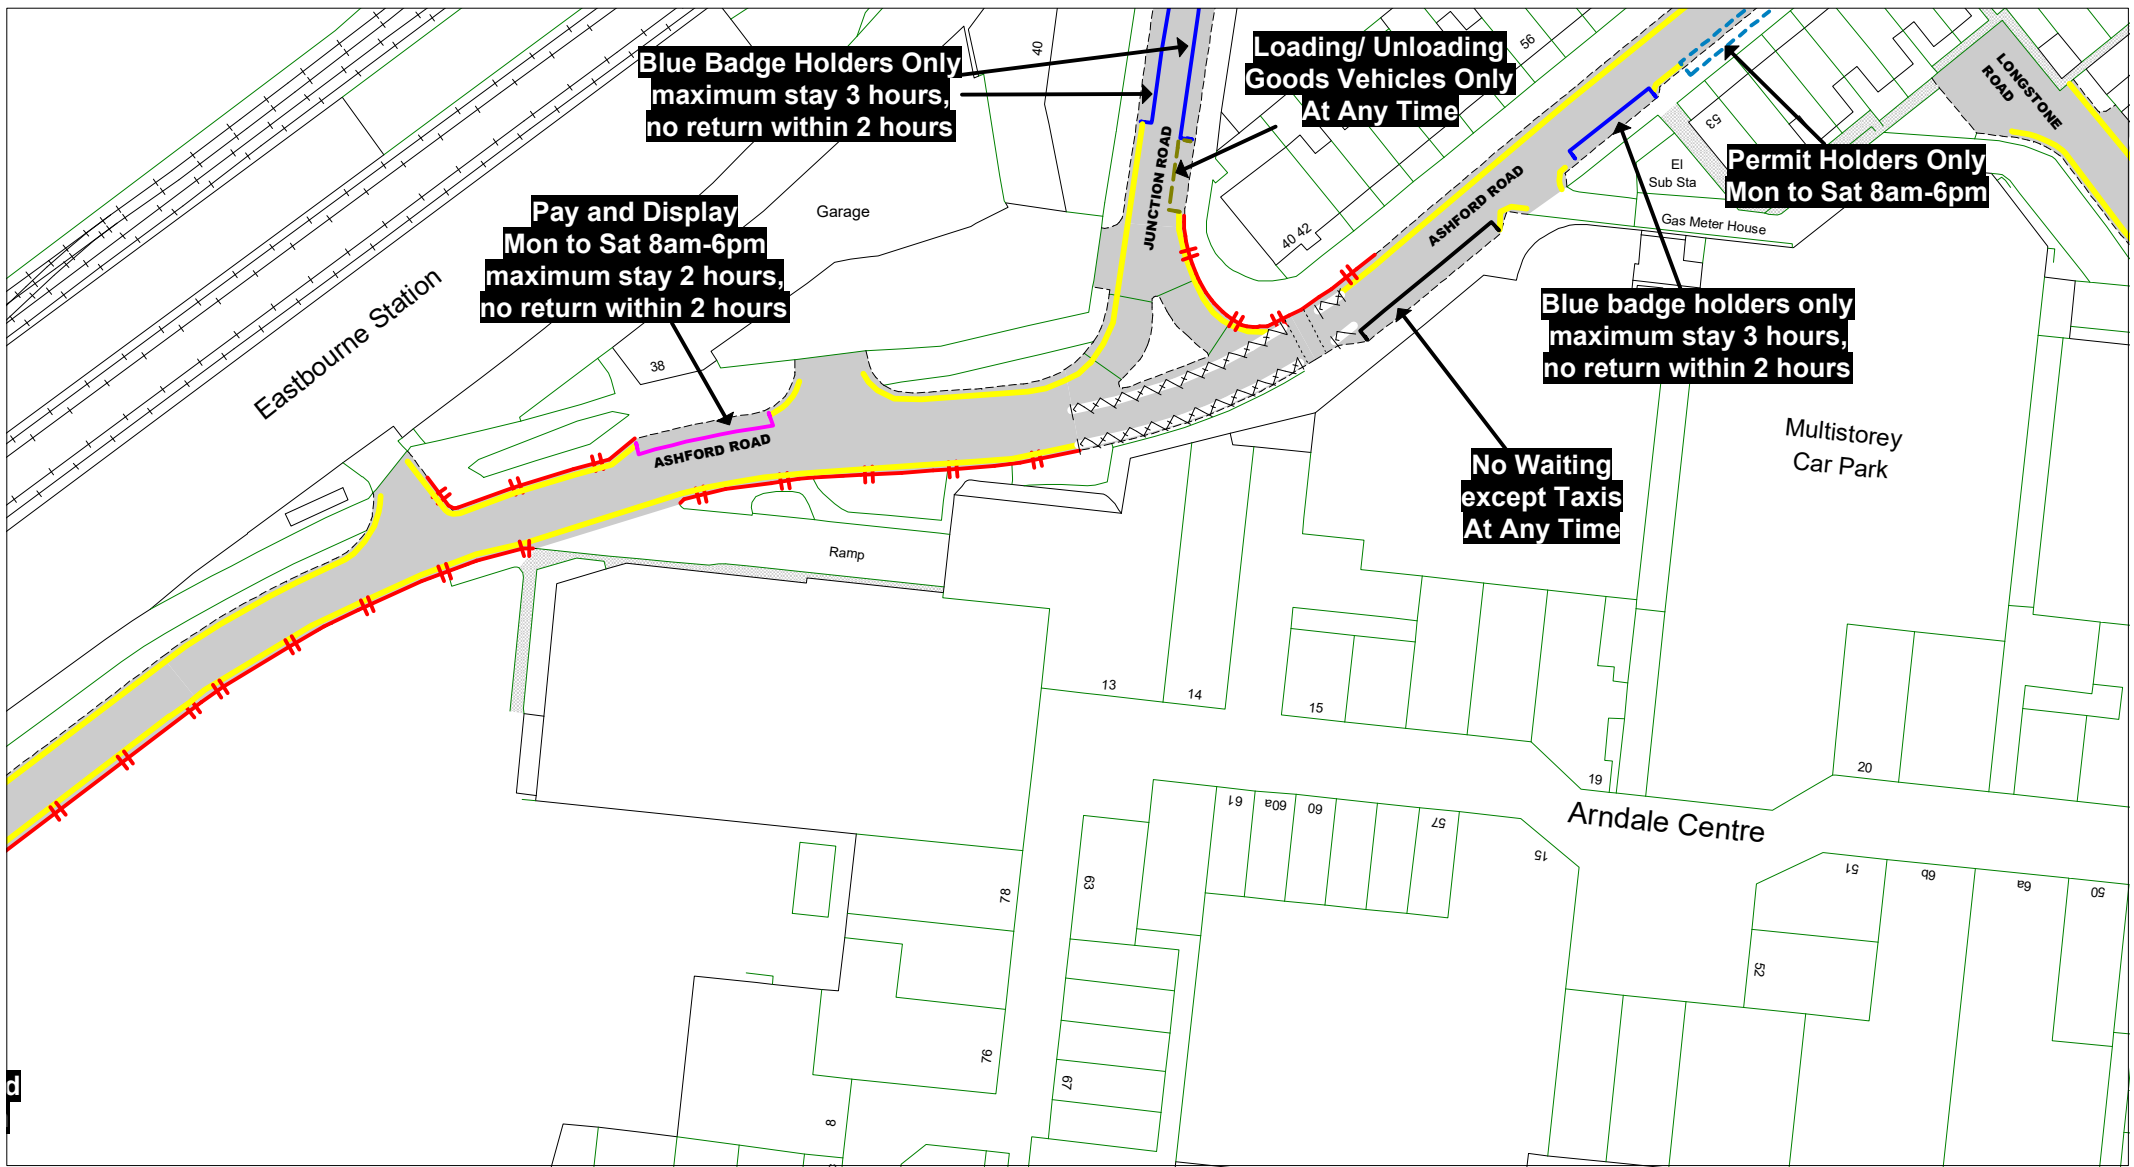

Blue Badge Holders Only
maximum stay 3 hours,
no return within 2 hours

**Loading/ Unloading
Goods Vehicles Only**
At Any Time

Permit Holders Only
Mon to Sat 8am-6pm

Pay and Display
Mon to Sat 8am-6pm
maximum stay 2 hours,
no return within 2 hours

Blue badge holders only
maximum stay 3 hours,
no return within 2 hours

**No Waiting
except Taxis**
At Any Time

© Crown copyright. All rights reserved
East Sussex County Council
Licence No. 100019601 2020

The East Sussex (Eastbourne)
(Parking Places and Waiting, No
Stopping and Loading Restrictions)
Traffic Regulation Order 2021

Area TC

Key to Labels

- **ABCD** Proposed Permanent TRO restriction
- **ABCD** Non TRO item

Key to TRO Restriction Types

- No Waiting at Any Time
- No Waiting
- No Loading at Any Time
- No Loading
- Pay and Display
- Permit Holders Only
- Permit Holders or Pay and Display
- Resident Permit Holders Only
- Time Limited
- Permit Holders or Time Limited
- Disabled Badge Holders Only
- Ambulances Only
- Doctors Only
- Motorcycles Only
- Loading/ Unloading Only
- Taxi Only
- Loading/ Unloading Only and Taxi Only
- Bus Stop/ Stand Clearway
- Buses Only
- No Stopping on Footway or Verge
- No Stopping On Entrance Markings
- No Waiting Vehicles over 5 tonnes gross weight
- No Waiting
- Pedestrian Crossing (controlled area)
- Pedestrian Crossing Point
- Bus Stop/ Stand Clearway

Adjacent Map Tile

- **OF177**
- **OG176**
- **OG178**
- **OH177**

SCALE	1 : 1000
DATE	15/12/2020
Tile Ref: OG177	
Revision: 0