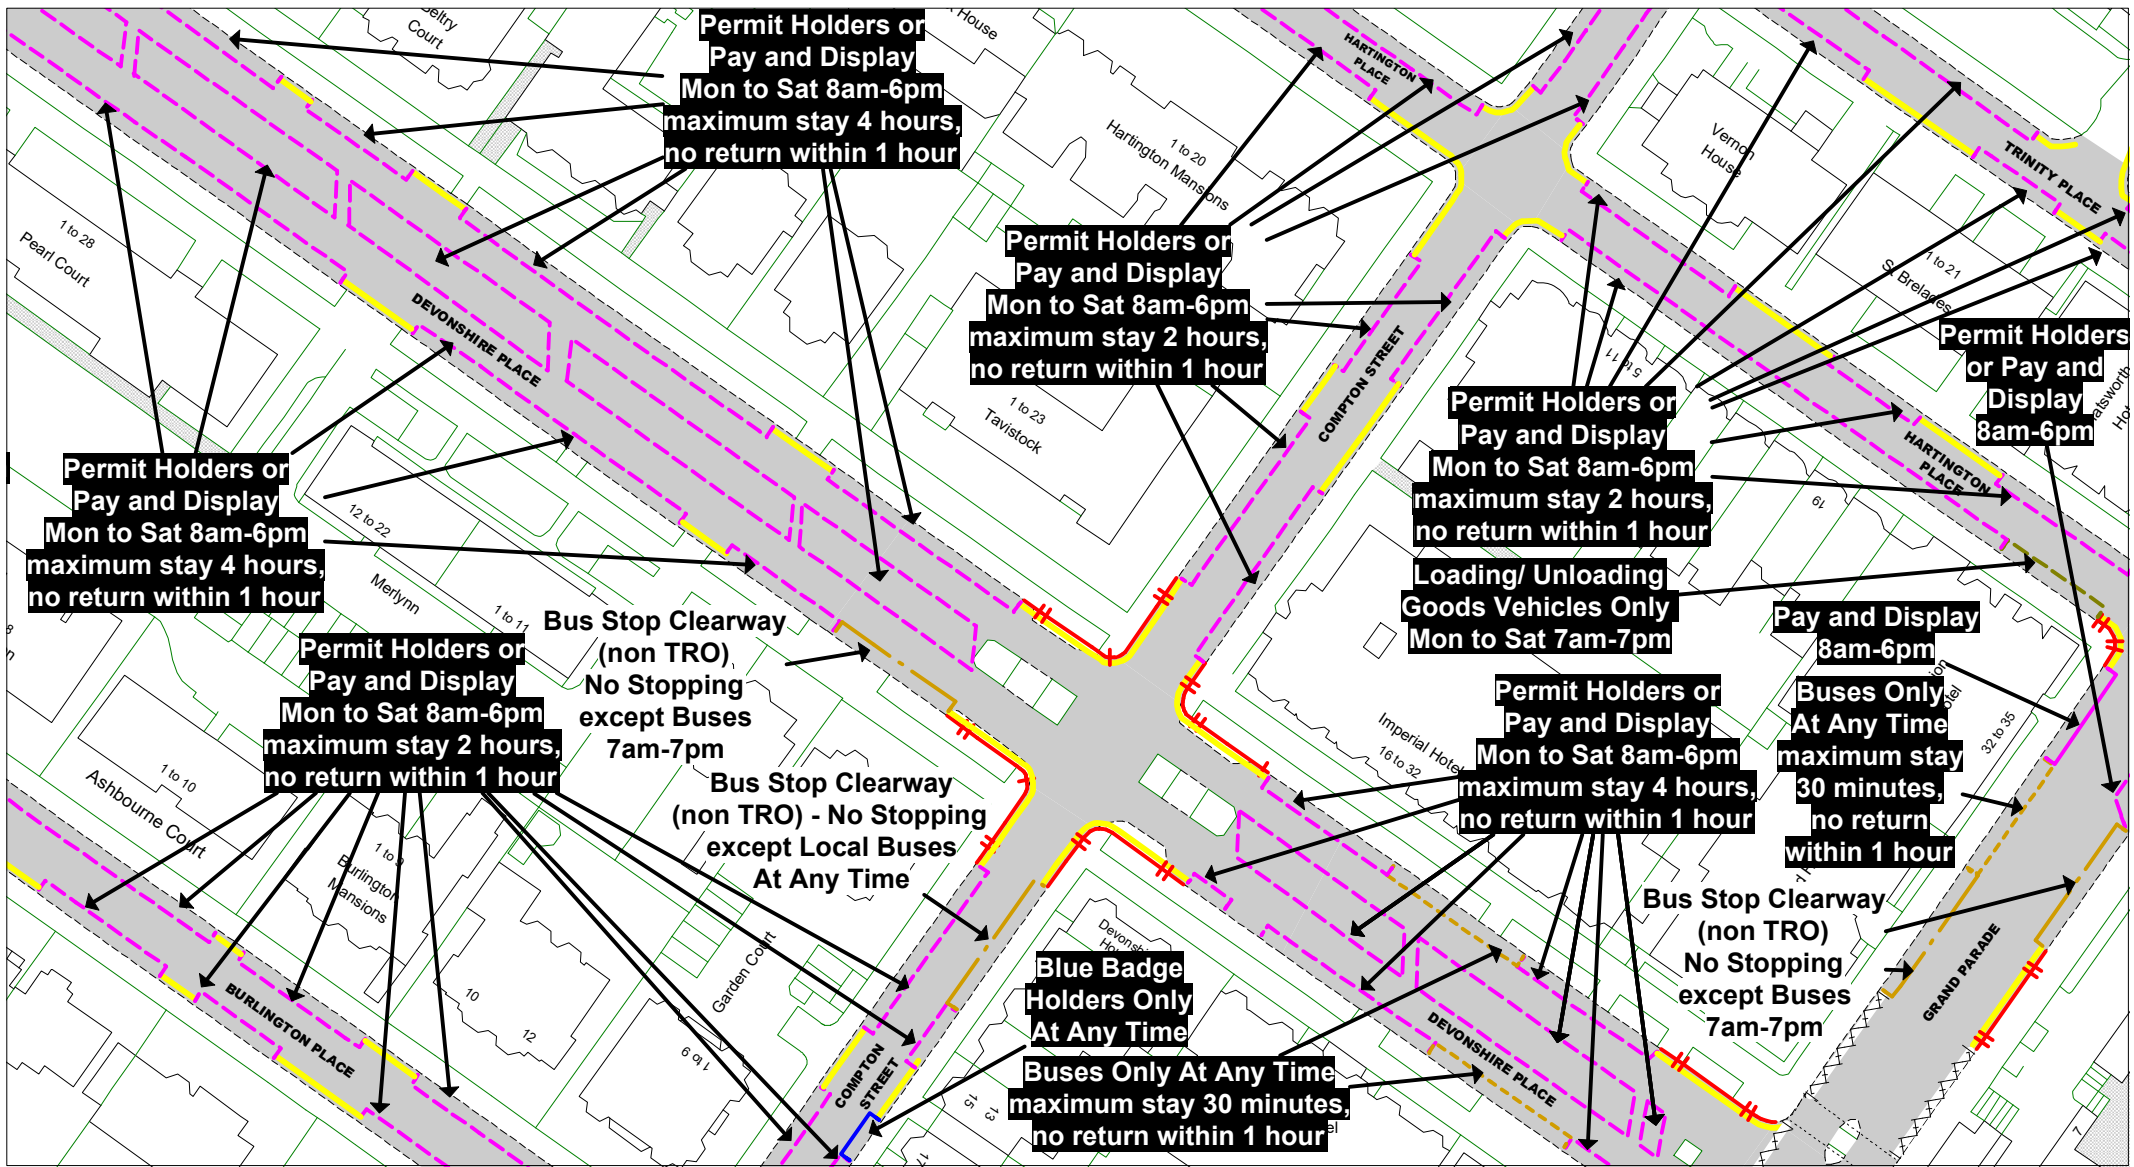

© Crown copyright. All rights reserved
East Sussex County Council
Licence No. 100019601 2020

The East Sussex (Eastbourne)
(Parking Places and Waiting, No
Stopping and Loading Restrictions)
Traffic Regulation Order 2021

Area TC

Key to Labels

- **ABCD** Proposed Permanent TRO restriction
- **ABCD** Non TRO item

Key to TRO Restriction Types

- No Waiting at Any Time
- No Waiting
- No Loading at Any Time
- No Loading
- Pay and Display
- Permit Holders Only
- Permit Holders or Pay and Display
- Resident Permit Holders Only
- Time Limited
- Permit Holders or Time Limited

- Disabled Badge Holders Only
- Ambulances Only
- Doctors Only
- Motorcycles Only
- Loading/ Unloading Only
- Taxi Only
- Loading/ Unloading Only and Taxi Only
- Bus Stop/ Stand Clearway
- Buses Only
- No Stopping on Footway or Verge

- No Stopping On Entrance Markings
- No Waiting Vehicles over 5 tonnes gross weight

Key to Non TRO Items

- Pedestrian Crossing (controlled area)
- Pedestrian Crossing Point
- Bus Stop/ Stand Clearway

Adjacent Map Tile

- **OI178**
- **OJ177**
- **OJ179**
- **OK178**

SCALE 1 : 1000
DATE 15/12/2020

Tile Ref: OJ178
Revision: 0