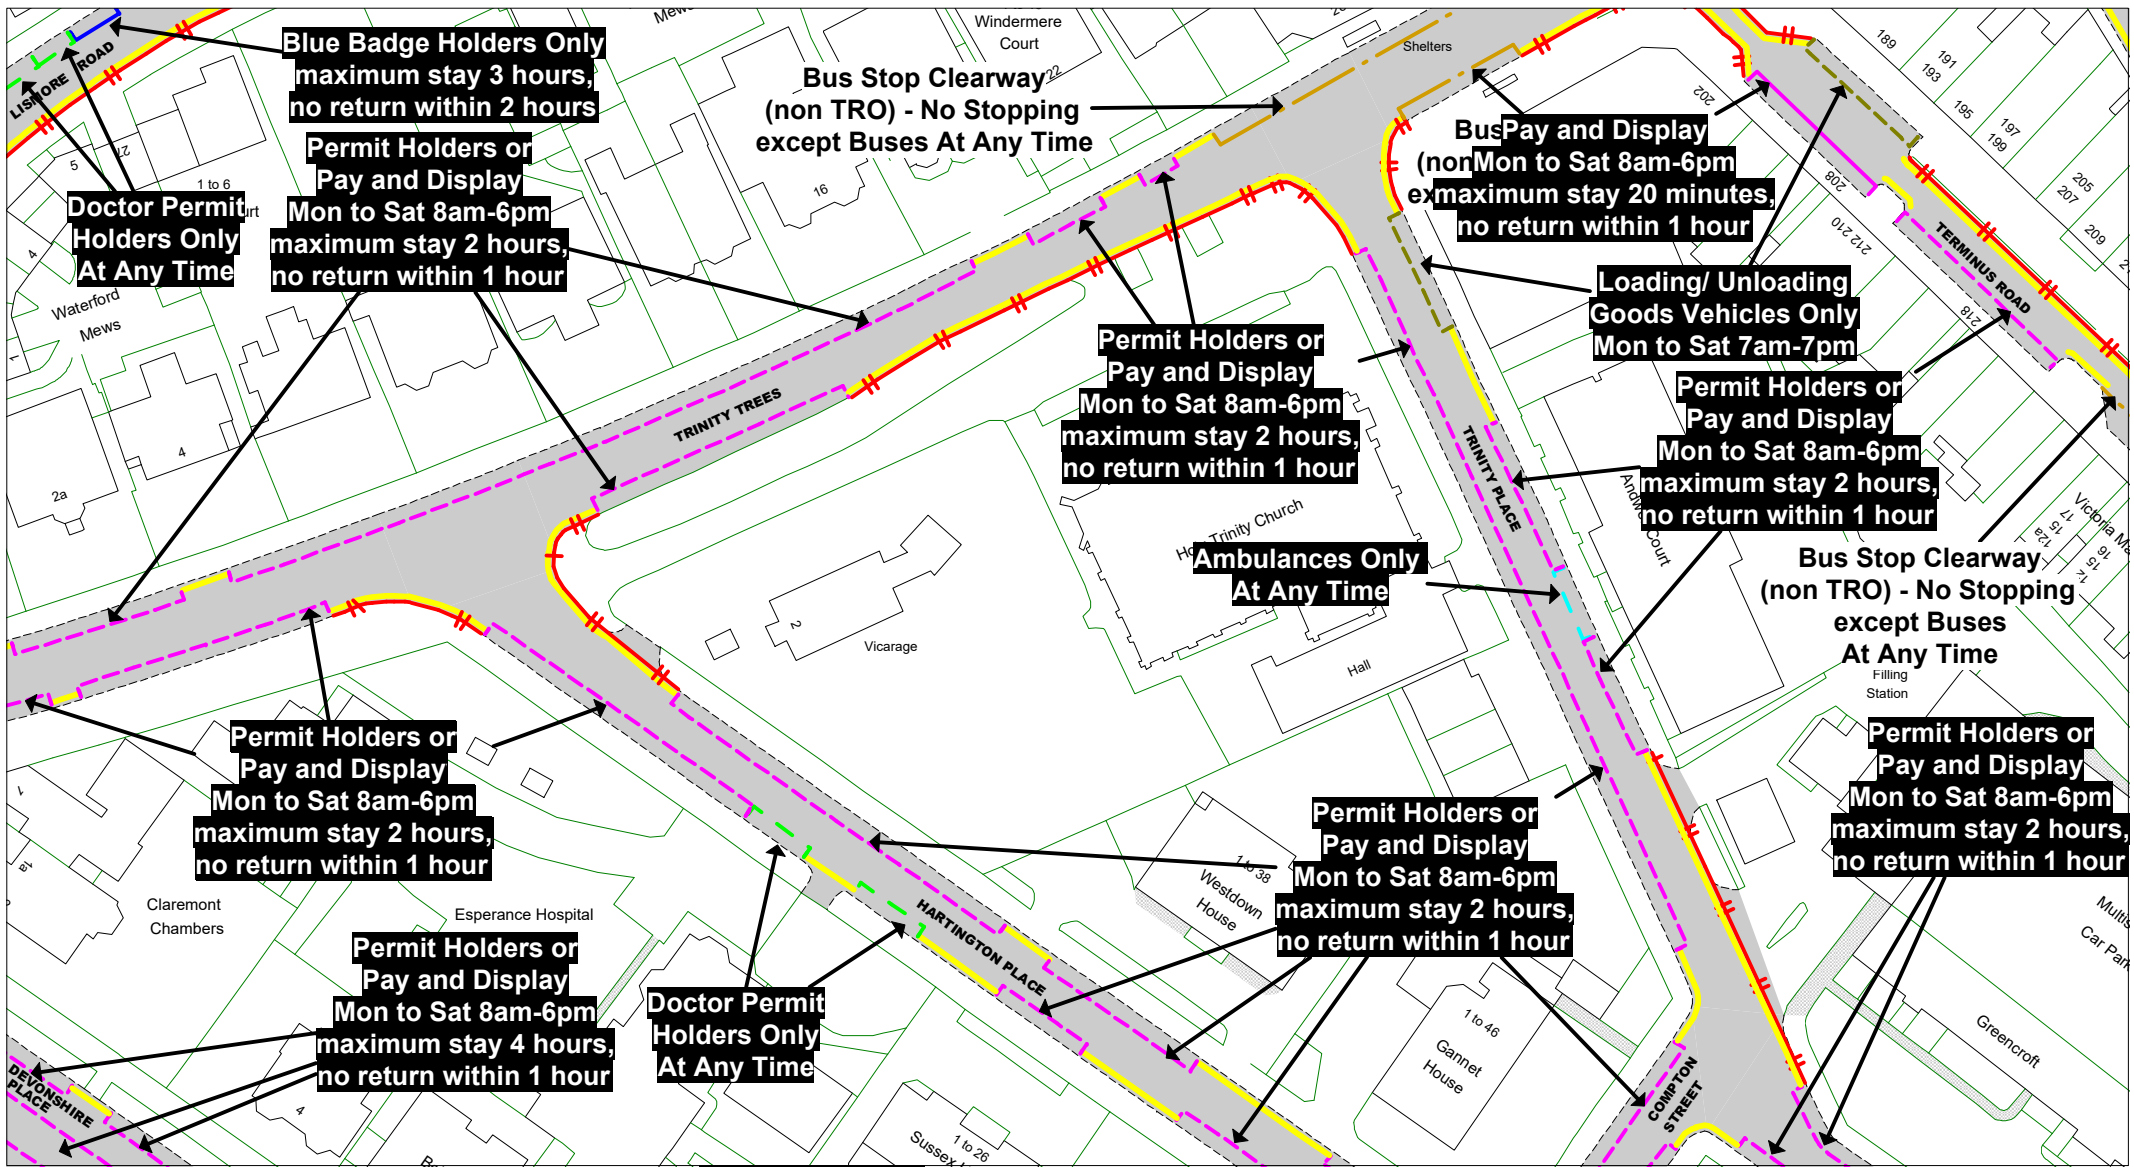

© Crown copyright. All rights reserved
East Sussex County Council
Licence No. 100019601 2020

The East Sussex (Eastbourne)
(Parking Places and Waiting, No
Stopping and Loading Restrictions)
Traffic Regulation Order 2021

Area TC

Key to Labels

- **ABCD** Proposed Permanent TRO restriction
- **ABCD** Non TRO item

Key to TRO Restriction Types

- No Waiting at Any Time
- No Waiting
- No Loading at Any Time
- No Loading
- Pay and Display
- Permit Holders Only
- Permit Holders or Pay and Display
- Resident Permit Holders Only
- Time Limited
- Permit Holders or Time Limited

- Disabled Badge Holders Only
- Ambulances Only
- Doctors Only
- Motorcycles Only
- Loading/ Unloading Only
- Taxi Only
- Loading/ Unloading Only and Taxi Only
- Bus Stop/ Stand Clearway
- Buses Only
- No Stopping on Footway or Verge

- No Stopping On Entrance Markings
- No Waiting Vehicles over 5 tonnes gross weight

Key to Non TRO Items

- Pedestrian Crossing (controlled area)
- Pedestrian Crossing Point
- Bus Stop/ Stand Clearway

Adjacent Map Tile

- **OH178**
- **OI177**
- **OI179**
- **OJ178**

SCALE	1 : 1000
DATE	15/12/2020
Tile Ref: OI178	
Revision: 0