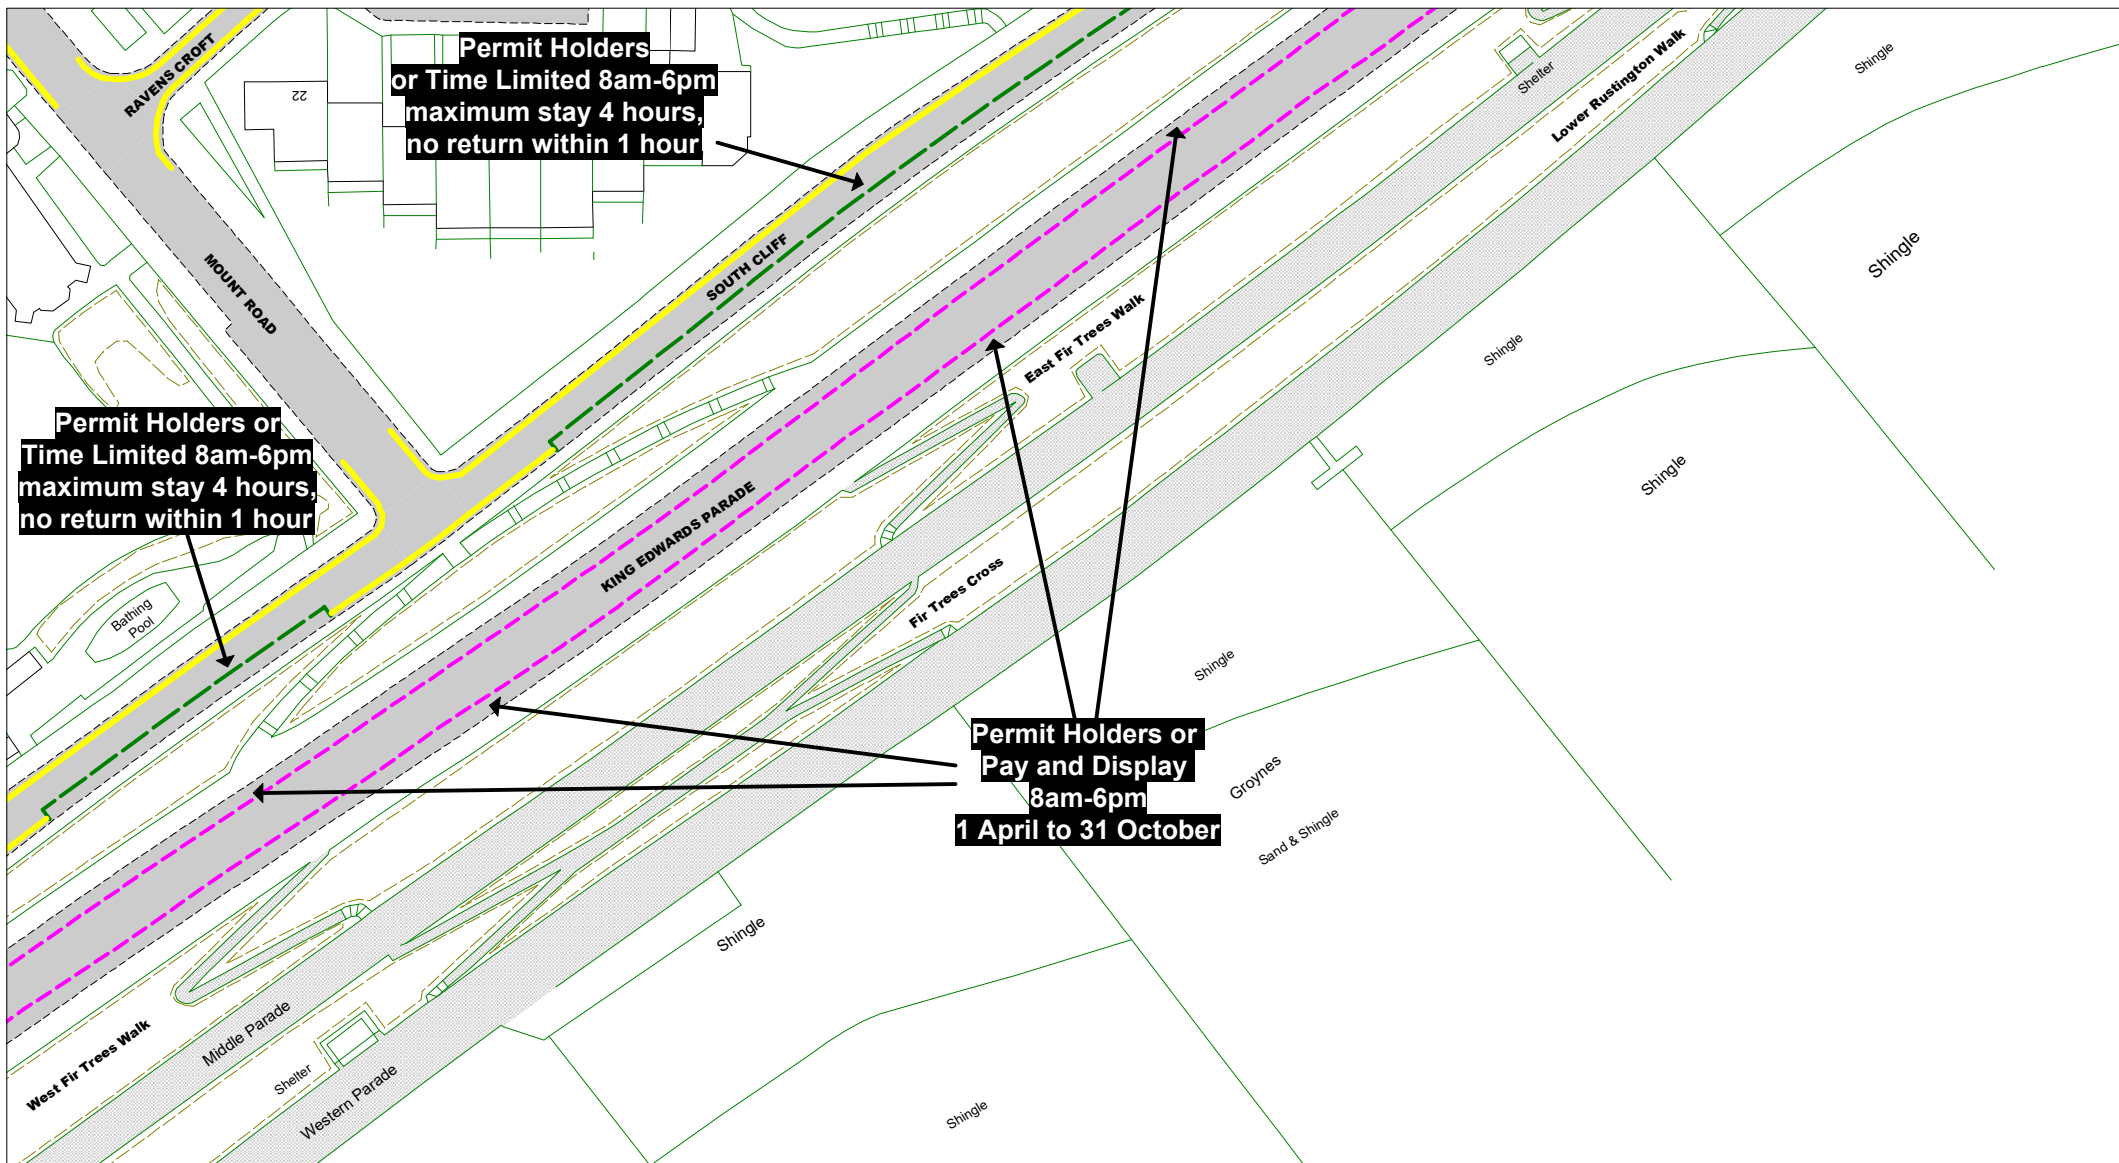

© Crown copyright. All rights reserved
East Sussex County Council
Licence No. 100019601 2020

East Sussex
County Council

The East Sussex (Eastbourne)
(Parking Places and Waiting, No
Stopping and Loading Restrictions)
Traffic Regulation Order 2021

Area TC

Key to Labels

- **ABCD** Proposed Permanent TRO restriction
- **ABCD** Non TRO item

Key to TRO Restriction Types

- No Waiting at Any Time
- No Waiting
- No Loading at Any Time
- No Loading
- Pay and Display
- Permit Holders Only
- Permit Holders or Pay and Display
- Resident Permit Holders Only
- Time Limited
- Permit Holders or Time Limited

- Disabled Badge Holders Only
- Ambulances Only
- Doctors Only
- Motorcycles Only
- Loading/ Unloading Only
- Taxi Only
- Loading/ Unloading Only and Taxi Only
- Bus Stop/ Stand Clearway
- Buses Only
- No Stopping on Footway or Verge
- No Stopping On Entrance Markings
- No Waiting Vehicles over 5 tonnes gross weight
- Pedestrian Crossing (controlled area)
- Pedestrian Crossing Point
- Bus Stop/ Stand Clearway

Key to Non TRO Items

- Pedestrian Crossing (controlled area)
- Pedestrian Crossing Point
- Bus Stop/ Stand Clearway

Adjacent Map Tile

▲
OO176
◀ **OP175** ▶
▼

SCALE	1 : 1000
DATE	15/12/2020

Tile Ref: OP175
Revision: 0