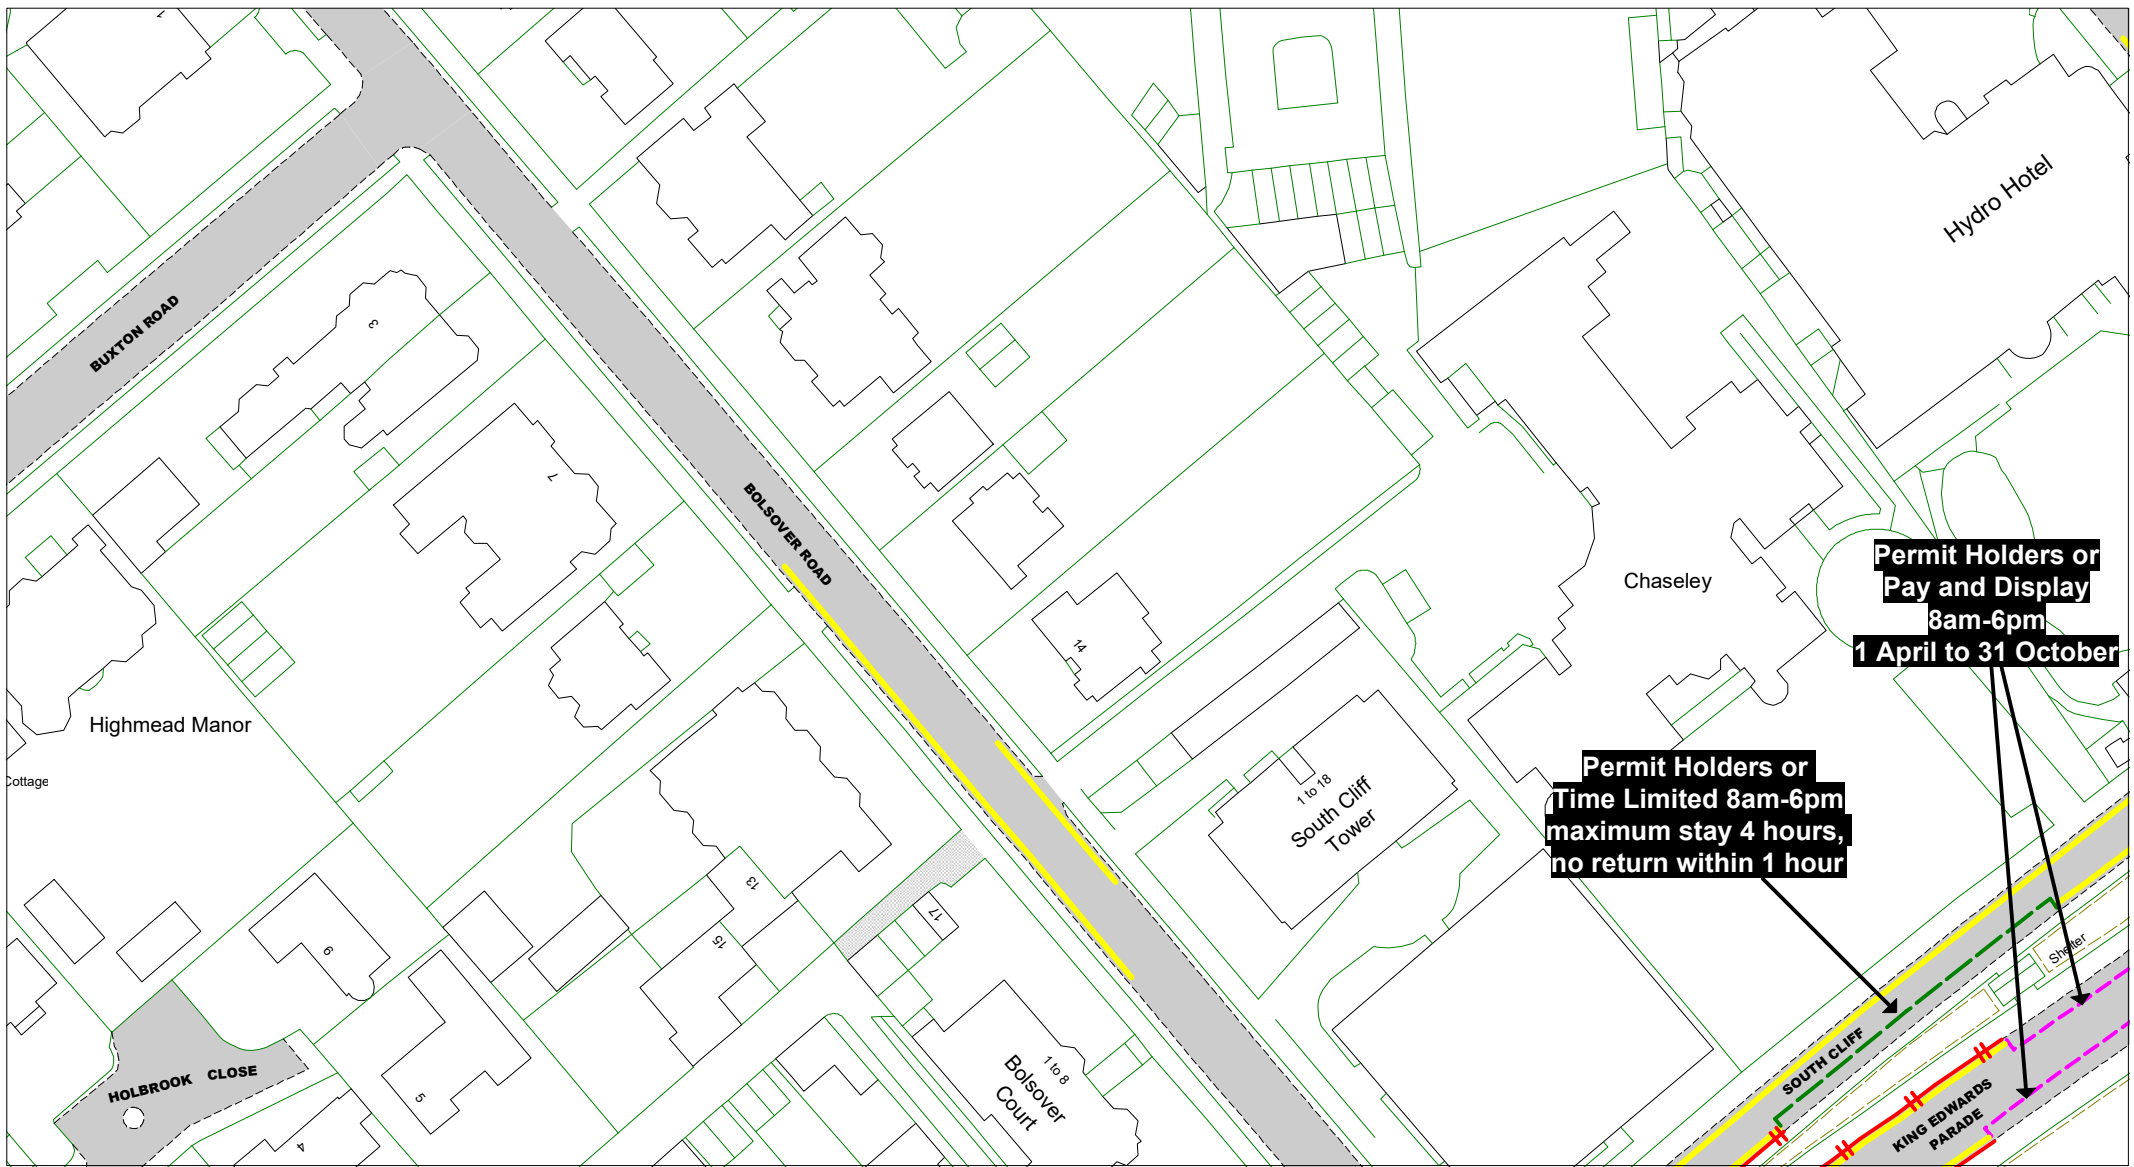

Key to Non TRO Items

Adjacent Map Tile

ON177
OO176

SCALE	1 : 1000
DATE	15/12/2020

Tile Ref: **OO177**
 Revision: 0

© Crown copyright. All rights reserved
 East Sussex County Council
 Licence No. 100019601 2020