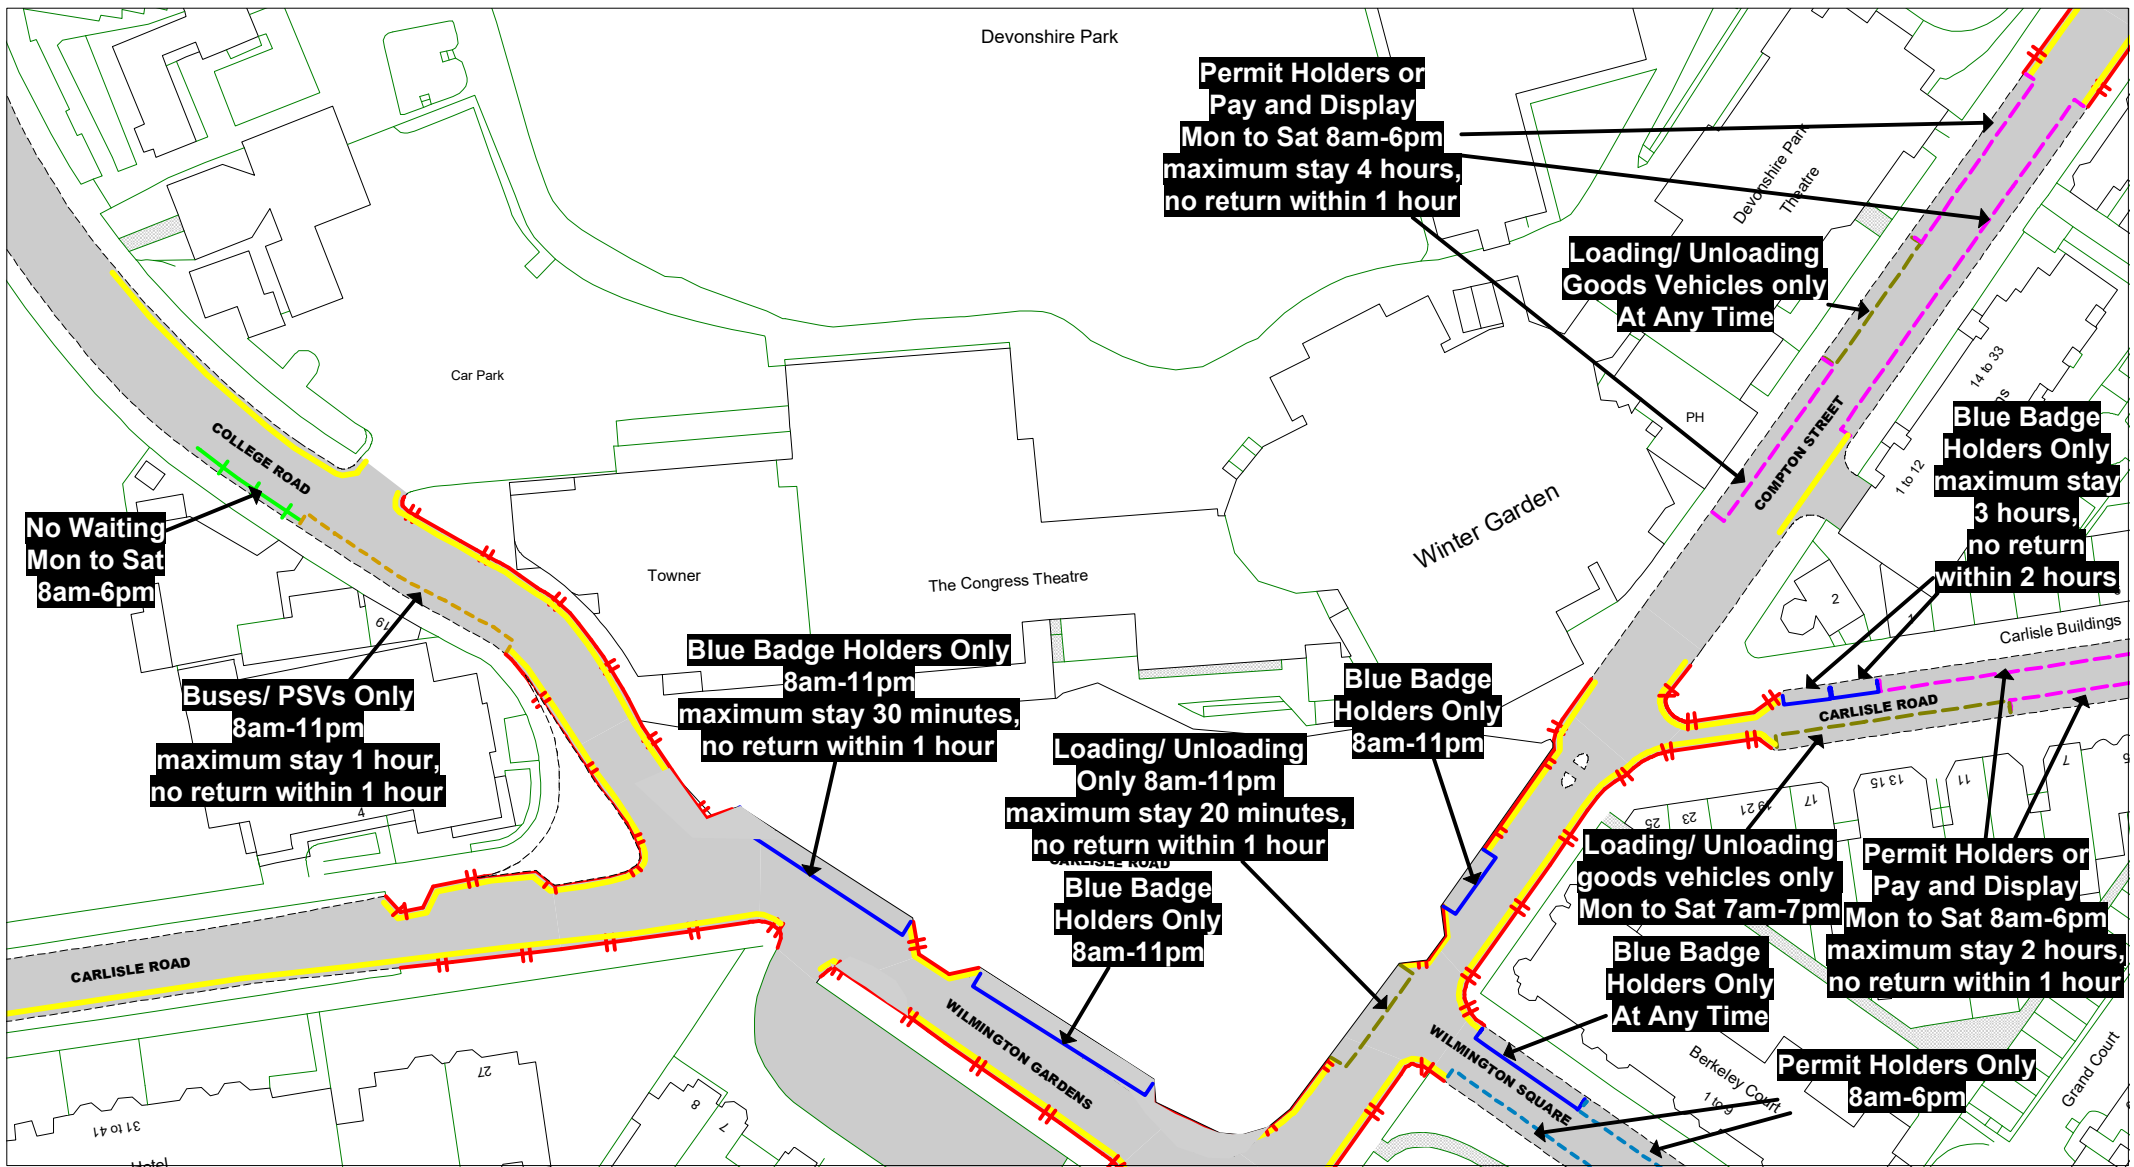

© Crown copyright. All rights reserved
East Sussex County Council
Licence No. 100019601 2020

East Sussex
County Council

The East Sussex (Eastbourne)
(Parking Places and Waiting, No
Stopping and Loading Restrictions)
Traffic Regulation Order 2021

Area TC

Key to Labels

- **ABCD** Proposed Permanent TRO restriction
- **ABCD** Non TRO item

Key to TRO Restriction Types

- No Waiting at Any Time
- No Waiting
- No Loading at Any Time
- No Loading
- Pay and Display
- Permit Holders Only
- Permit Holders or Pay and Display
- Resident Permit Holders Only
- Time Limited
- Permit Holders or Time Limited

- Disabled Badge Holders Only
- Ambulances Only
- Doctors Only
- Motorcycles Only
- Loading/ Unloading Only
- Taxi Only
- Loading/ Unloading Only and Taxi Only
- Bus Stop/ Stand Clearway
- Buses Only
- No Stopping on Footway or Verge
- No Stopping On Entrance Markings
- No Waiting Vehicles over 5 tonnes gross weight
- Pedestrian Crossing (controlled area)
- Pedestrian Crossing Point
- Bus Stop/ Stand Clearway

Key to Non TRO Items

- Pedestrian Crossing (controlled area)
- Pedestrian Crossing Point
- Bus Stop/ Stand Clearway

Adjacent Map Tile

- **OK177**
- **OL176**
- **OL178**
- **OM177**

SCALE	1 : 1000
DATE	15/12/2020
Tile Ref: OL177	
Revision: 0