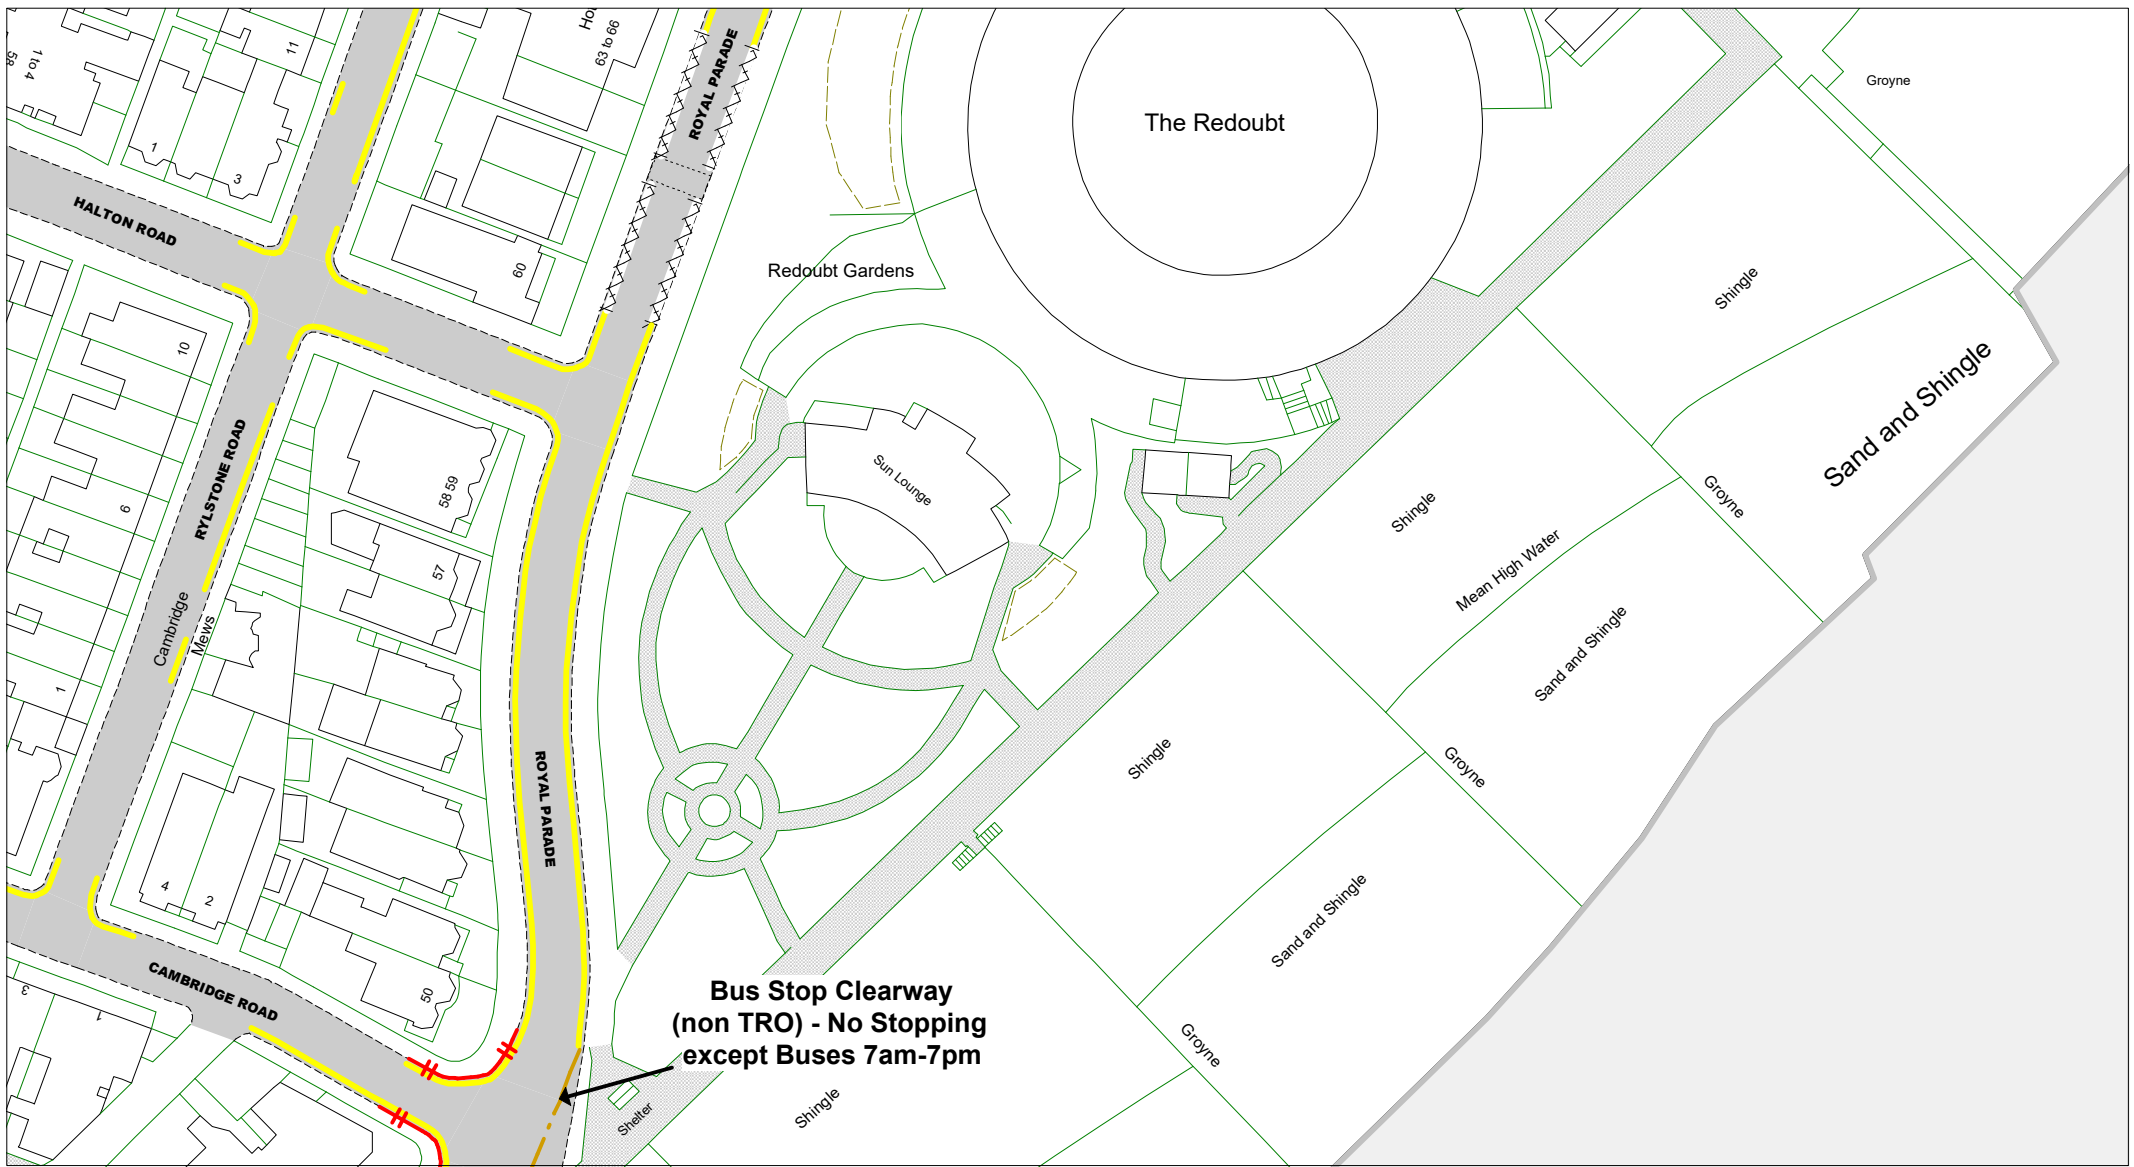

Key to Non TRO Items

Adjacent Map Tile

- OC180**
- OD179**
- OD181**
- OE180**

SCALE 1 : 1000
 DATE 15/12/2020

Tile Ref: OD180
 Revision: 0

**Bus Stop Clearway
(non TRO) - No Stopping
except Buses 7am-7pm**