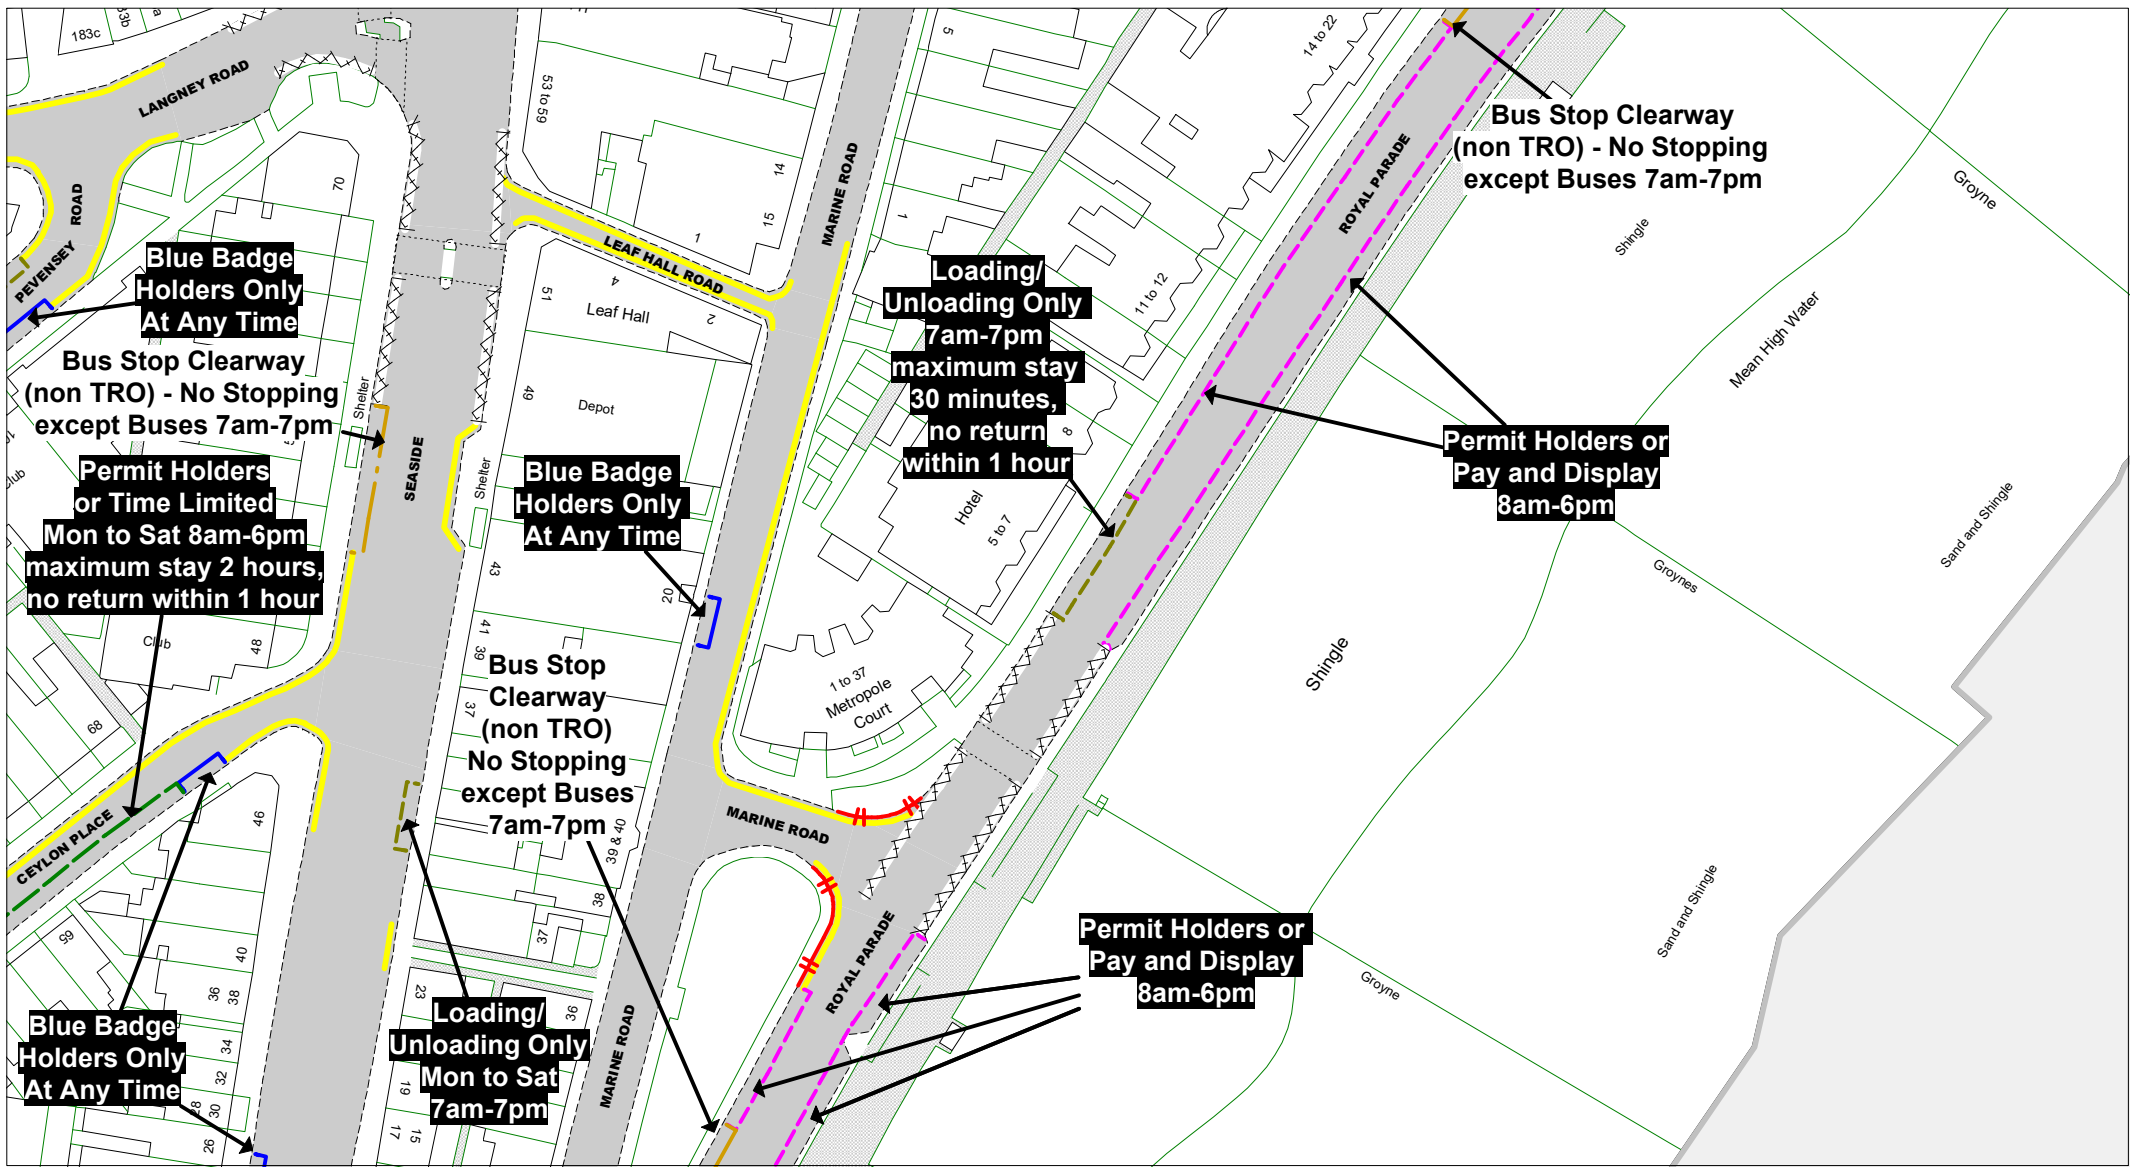

© Crown copyright. All rights reserved
East Sussex County Council
Licence No. 100019601 2020

The East Sussex (Eastbourne)
(Parking Places and Waiting, No
Stopping and Loading Restrictions)
Traffic Regulation Order 2021

Area TC

Key to Labels

- **ABCD** Proposed Permanent TRO restriction
- **ABCD** Non TRO item

Key to TRO Restriction Types

- No Waiting at Any Time
- No Waiting
- No Loading at Any Time
- No Loading
- Pay and Display
- Permit Holders Only
- Permit Holders or Pay and Display
- Resident Permit Holders Only
- Time Limited
- Permit Holders or Time Limited
- Disabled Badge Holders Only
- Ambulances Only
- Doctors Only
- Motorcycles Only
- Loading/ Unloading Only
- Taxi Only
- Loading/ Unloading Only and Taxi Only
- Bus Stop/ Stand Clearway
- Buses Only
- No Stopping on Footway or Verge
- No Stopping On Entrance Markings
- No Waiting Vehicles over 5 tonnes gross weight
- Pedestrian Crossing (controlled area)
- Pedestrian Crossing Point
- Bus Stop/ Stand Clearway

Adjacent Map Tile

- **OE180**
- **OF179**
- **OG180**

SCALE	1 : 1000
DATE	15/12/2020

Tile Ref: OF180
Revision: 0