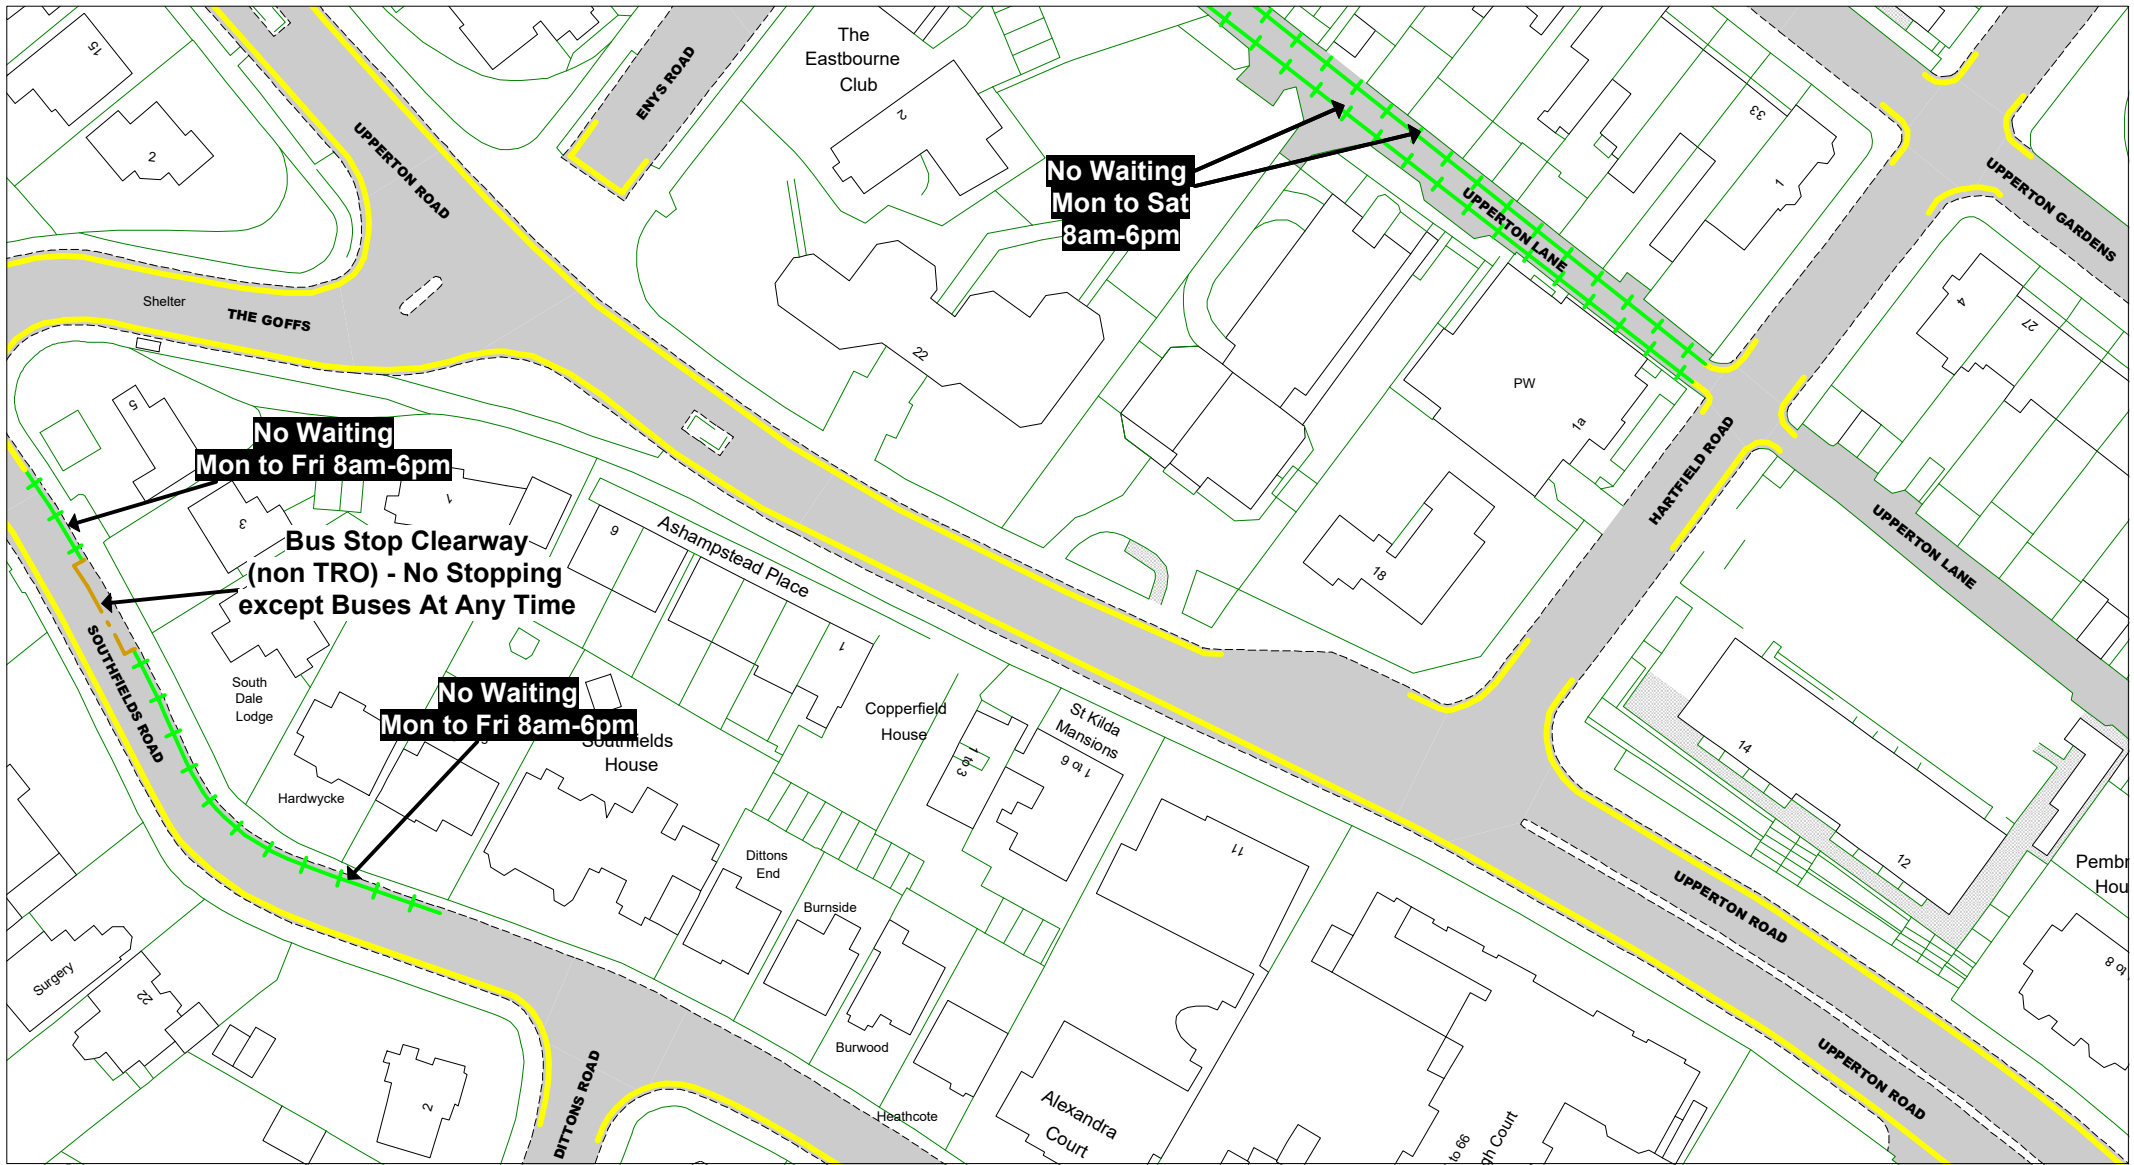

© Crown copyright. All rights reserved
East Sussex County Council
Licence No. 100019601 2020

East Sussex
County Council

The East Sussex (Eastbourne)
(Parking Places and Waiting, No
Stopping and Loading Restrictions)
Traffic Regulation Order 2021

Area TC

Key to Labels

- **ABCD** Proposed Permanent TRO restriction
- **ABCD** Non TRO item

Key to TRO Restriction Types

- No Waiting at Any Time
- No Waiting
- No Loading at Any Time
- No Loading
- Pay and Display
- Permit Holders Only
- Permit Holders or Pay and Display
- Resident Permit Holders Only
- Time Limited
- Permit Holders or Time Limited

- Disabled Badge Holders Only
- Ambulances Only
- Doctors Only
- Motorcycles Only
- Loading/ Unloading Only
- Taxi Only
- Loading/ Unloading Only and Taxi Only
- Bus Stop/ Stand Clearway
- Buses Only
- No Stopping on Footway or Verge
- No Stopping On Entrance Markings
- No Waiting Vehicles over 5 tonnes gross weight
- Pedestrian Crossing (controlled area)
- Pedestrian Crossing Point
- Bus Stop/ Stand Clearway

Key to Non TRO Items

Adjacent Map Tile

- **OE175**
- **OF174**
- **OF176**
- **OG175**

SCALE	1 : 1000
DATE	15/12/2020

Tile Ref: OF175
Revision: 0