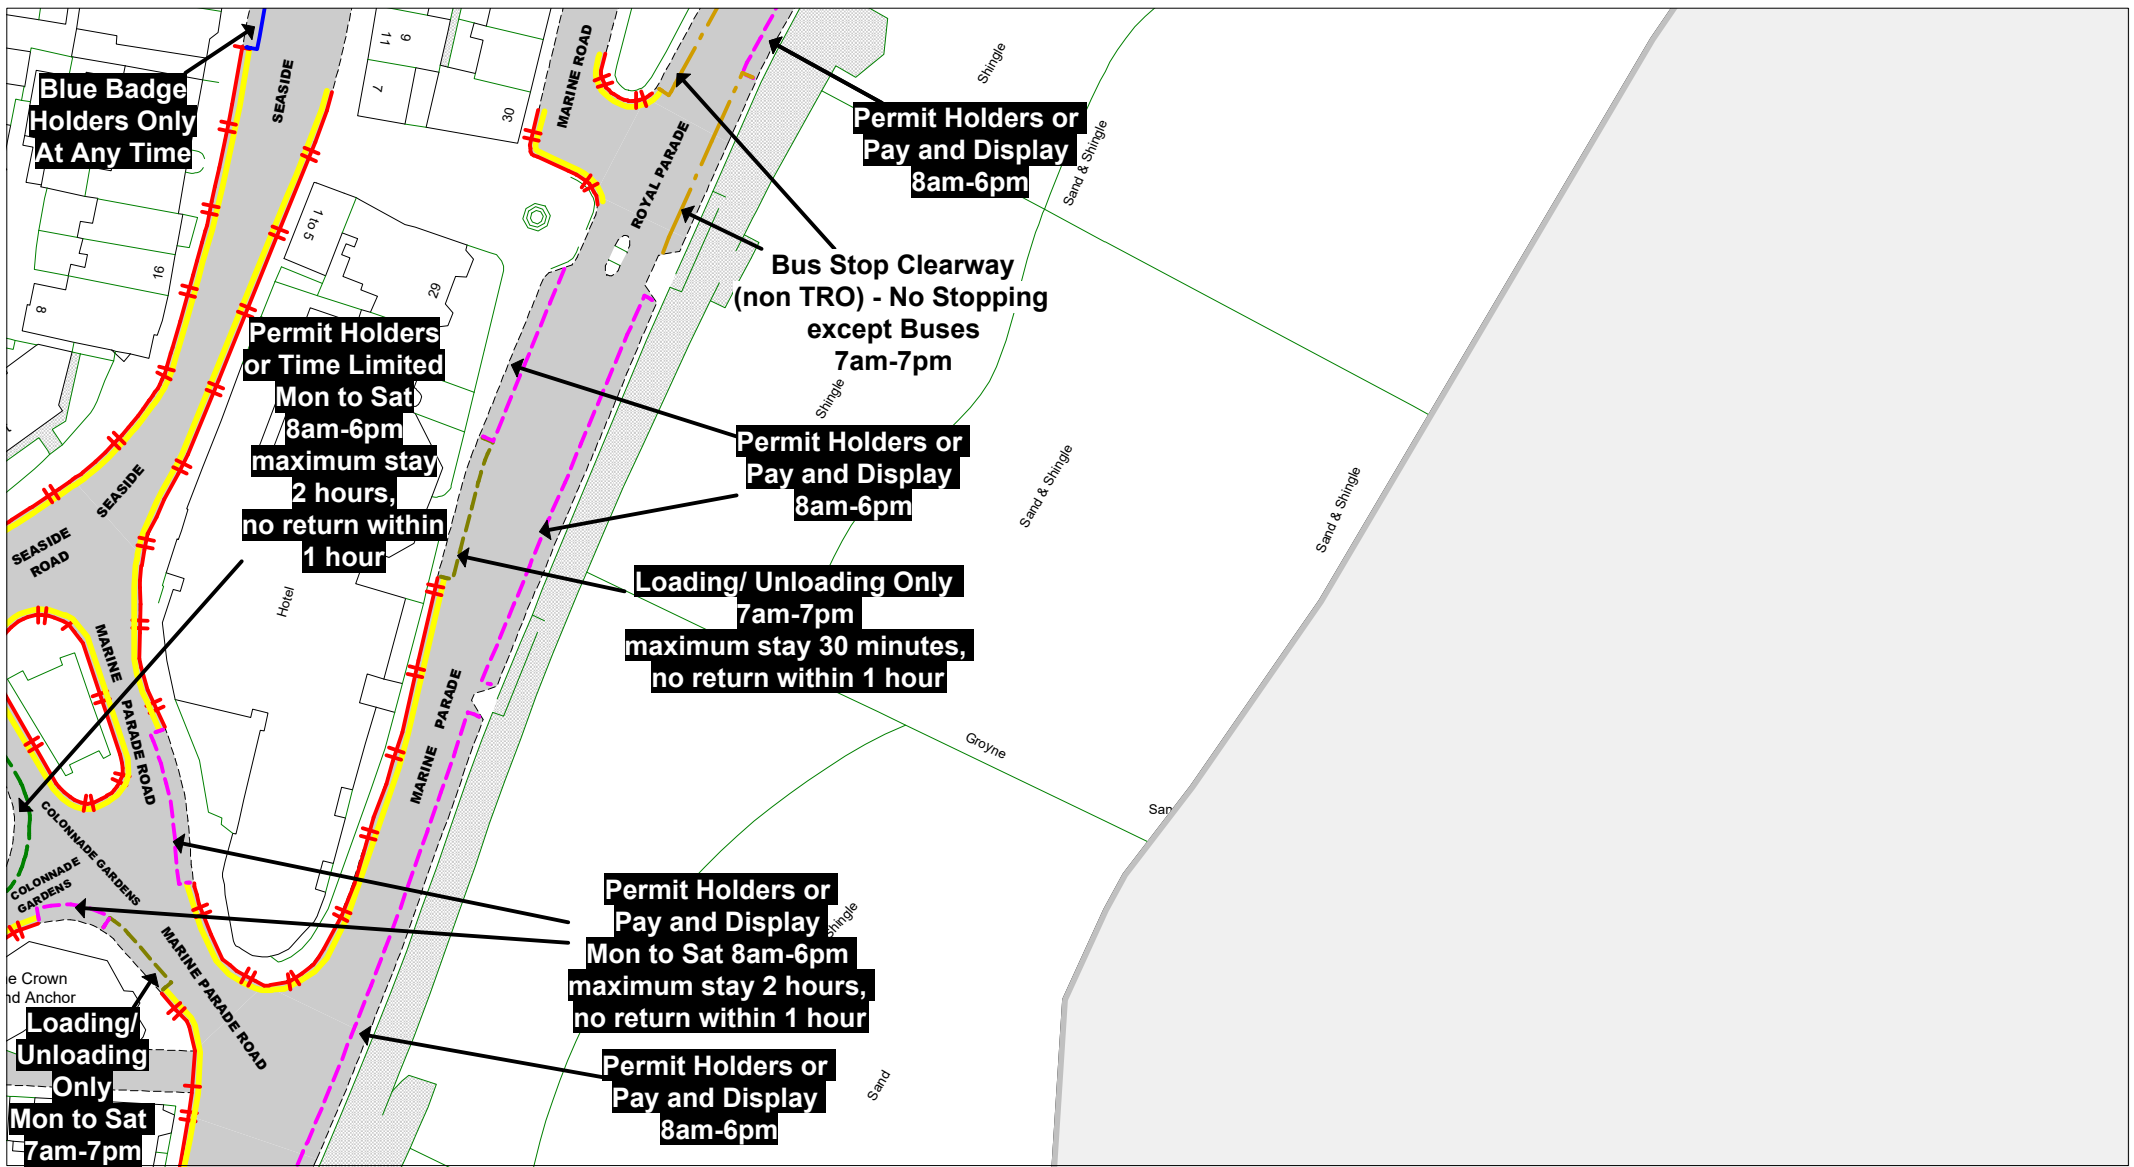

© Crown copyright. All rights reserved
East Sussex County Council
Licence No. 100019601 2020

East Sussex
County Council

The East Sussex (Eastbourne)
(Parking Places and Waiting, No
Stopping and Loading Restrictions)
Traffic Regulation Order 2021

Area TC

Key to Labels

- **ABCD** Proposed Permanent TRO restriction
- **ABCD** Non TRO item

Key to TRO Restriction Types

- No Waiting at Any Time
- No Waiting
- No Loading at Any Time
- No Loading
- Pay and Display
- Permit Holders Only
- Permit Holders or Pay and Display
- Resident Permit Holders Only
- Time Limited
- Permit Holders or Time Limited

- Disabled Badge Holders Only
- Ambulances Only
- Doctors Only
- Motorcycles Only
- Loading/ Unloading Only
- Taxi Only
- Loading/ Unloading Only and Taxi Only
- Bus Stop/ Stand Clearway Buses Only
- No Stopping on Footway or Verge
- No Stopping On Entrance Markings
- No Waiting Vehicles over 5 tonnes gross weight
- Pedestrian Crossing (controlled area)
- Pedestrian Crossing Point
- Bus Stop/ Stand Clearway

Key to Non TRO Items

Adjacent Map Tile

OF180

OG179

OH180

SCALE 1 : 1000

DATE 15/12/2020

Tile Ref: OG180
Revision: 0