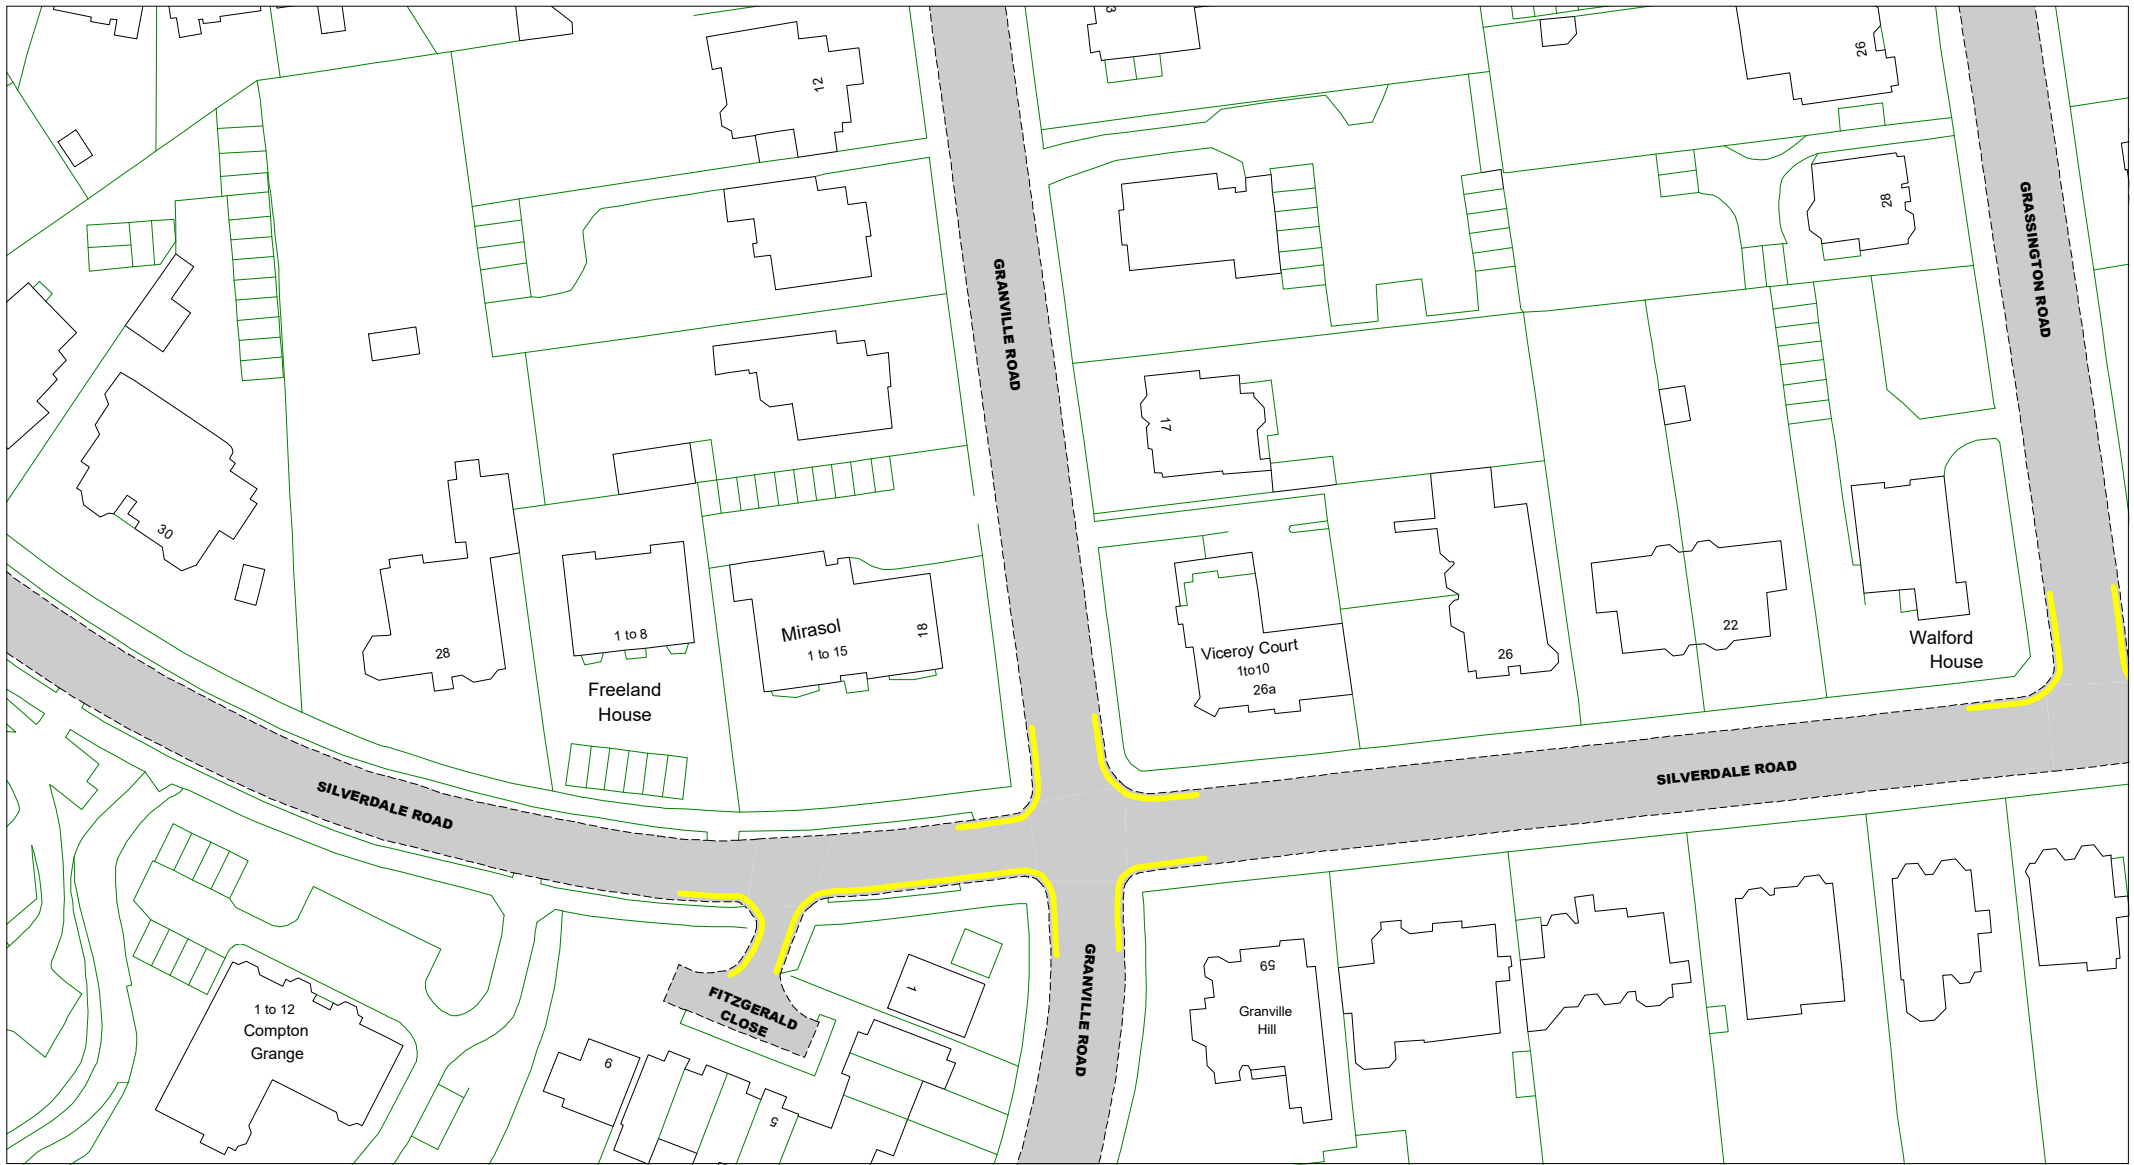

Key to Non TRO Items

Adjacent Map Tile

OL178
OM177

SCALE 1 : 1000
 DATE 15/12/2020

Tile Ref: OM178
 Revision: 0

© Crown copyright. All rights reserved
 East Sussex County Council
 Licence No. 100019601 2020