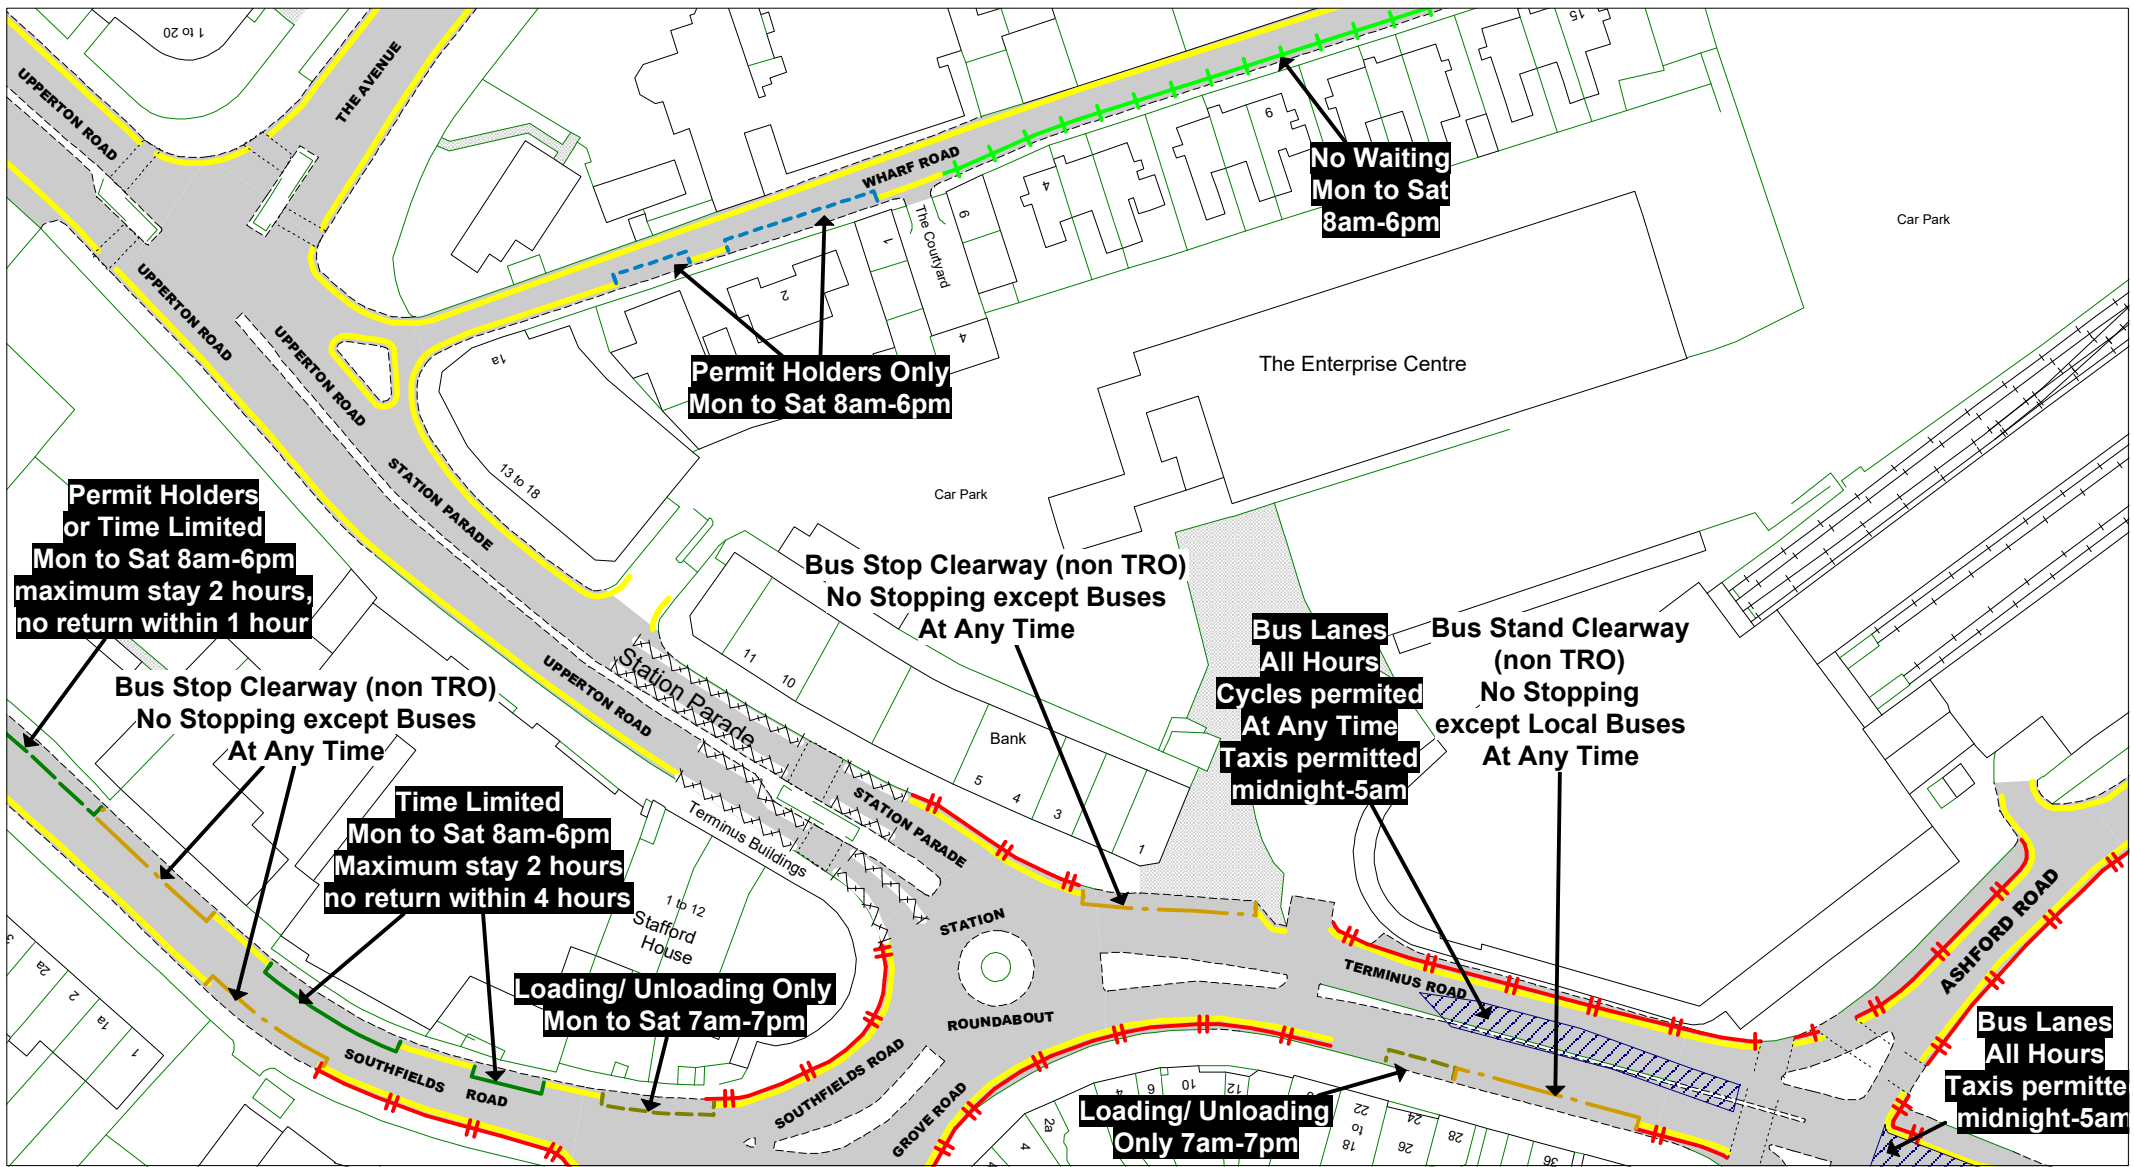

© Crown copyright. All rights reserved
East Sussex County Council
Licence No. 100019601 2020

The East Sussex (Eastbourne)
(Parking Places and Waiting, No
Stopping and Loading Restrictions)
Traffic Regulation Order 2021

Area TC

Key to Labels

- **ABCD** Proposed Permanent TRO restriction
- **ABCD** Non TRO item

Key to TRO Restriction Types

- No Waiting at Any Time
- No Waiting
- No Loading at Any Time
- No Loading
- Pay and Display
- Permit Holders Only
- Permit Holders or Pay and Display
- Resident Permit Holders Only
- Time Limited
- Permit Holders or Time Limited

- Disabled Badge Holders Only
- Ambulances Only
- Doctors Only
- Motorcycles Only
- Loading/ Unloading Only
- Taxi Only
- Loading/ Unloading Only and Taxi Only
- Bus Stop/ Stand Clearway
- Buses Only
- No Stopping on Footway or Verge
- No Stopping On Entrance Markings
- No Waiting Vehicles over 5 tonnes gross weight
- Key to Non TRO Items
- Pedestrian Crossing (controlled area)
- Pedestrian Crossing Point
- Bus Stop/ Stand Clearway

Adjacent Map Tile

- **OF176**
- **OG175**
- **OG177**
- **OH176**

SCALE	1 : 1000
DATE	15/12/2020
Tile Ref: OG176	
Revision: 0