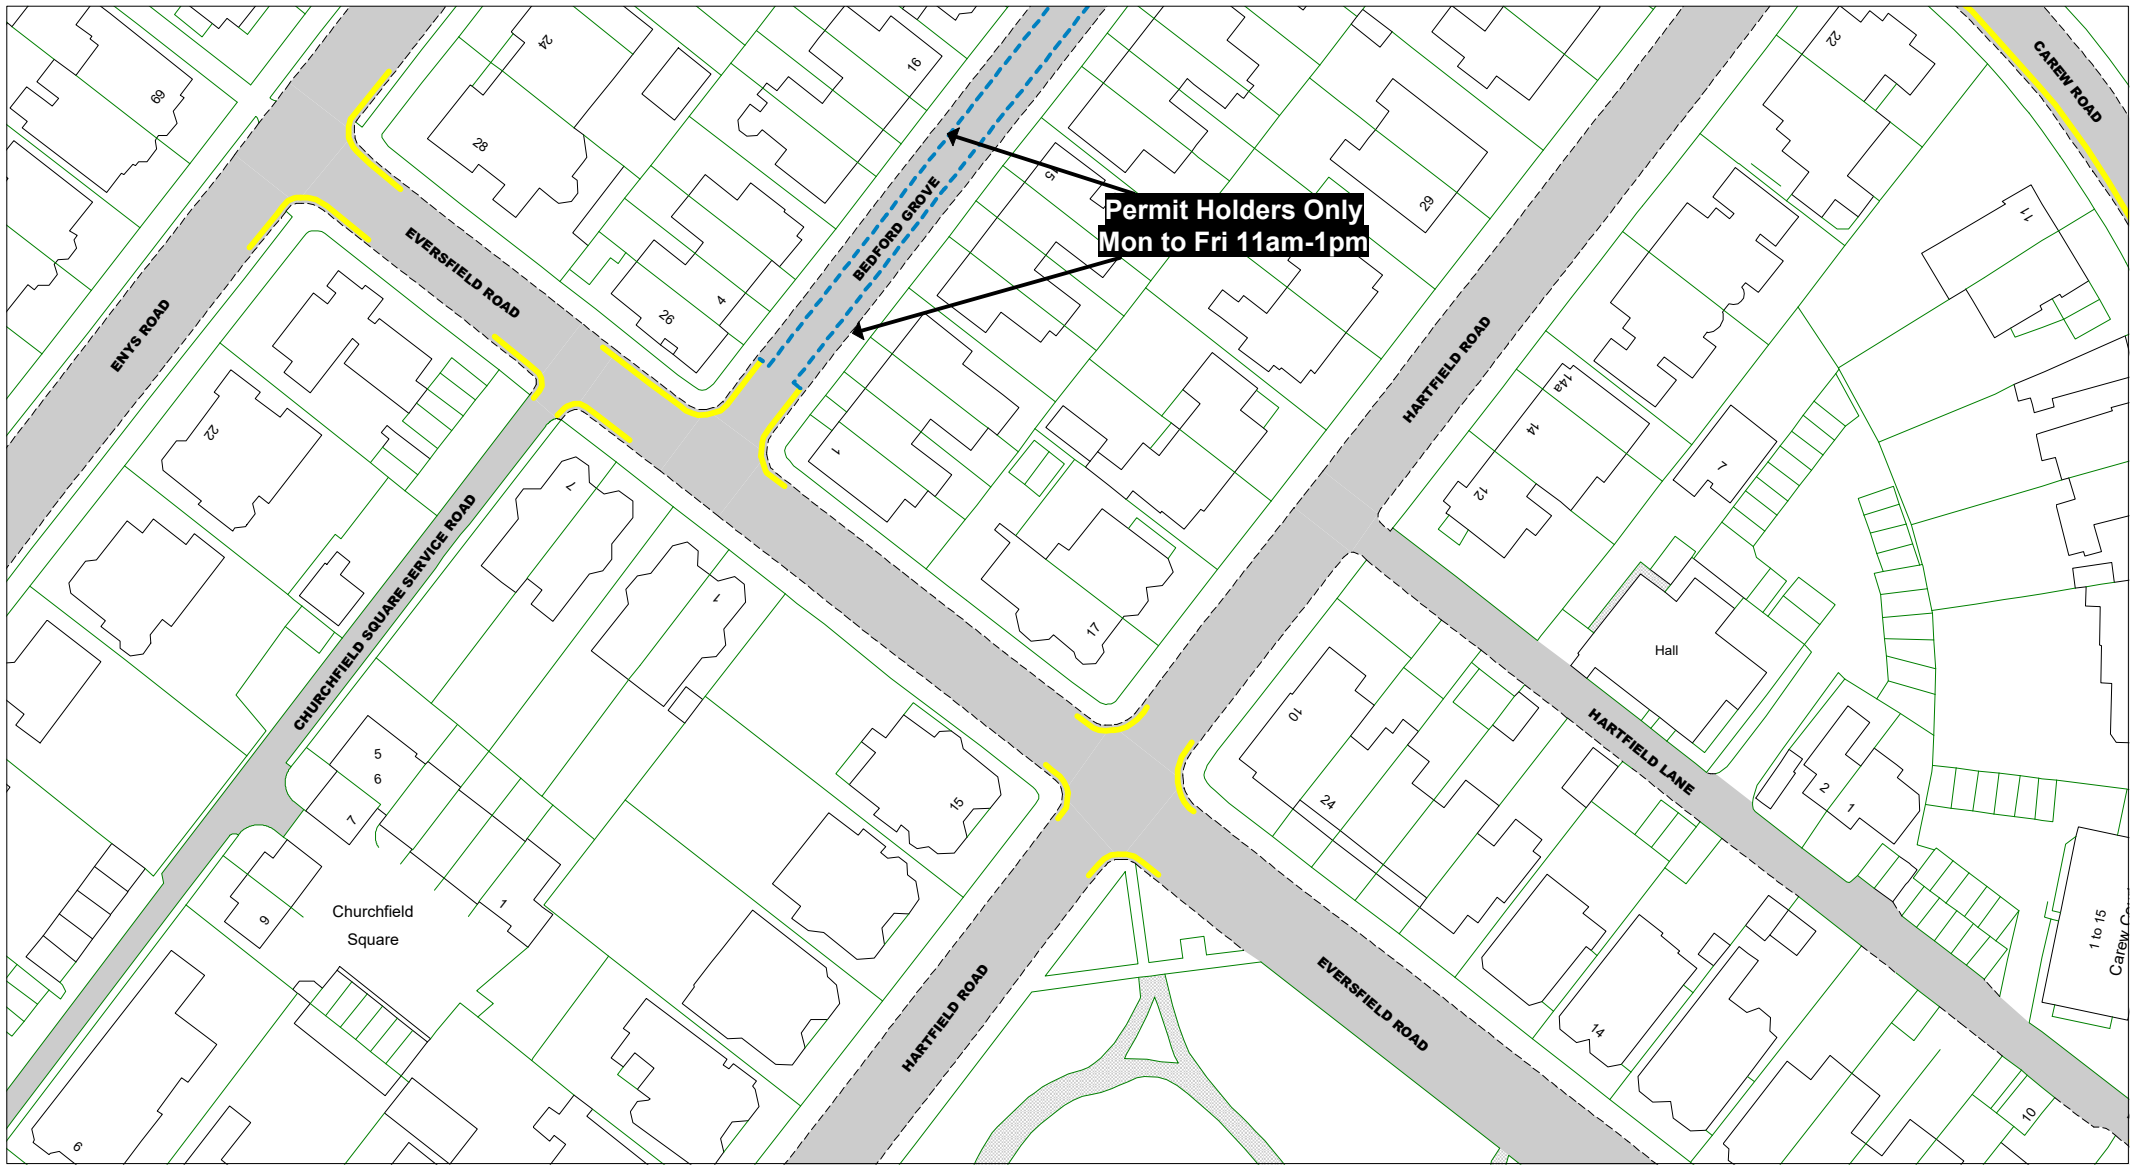

© Crown copyright. All rights reserved
East Sussex County Council
Licence No. 100019601 2020

East Sussex
County Council

The East Sussex (Eastbourne)
(Parking Places and Waiting, No
Stopping and Loading Restrictions)
Traffic Regulation Order 2021

Area TC

Key to Labels

- **ABCD** Proposed Permanent TRO restriction
- **ABCD** Non TRO item

Key to TRO Restriction Types

- No Waiting at Any Time
- No Waiting
- No Loading at Any Time
- No Loading
- Pay and Display
- Permit Holders Only
- Permit Holders or Pay and Display
- Resident Permit Holders Only
- Time Limited
- Permit Holders or Time Limited

- Disabled Badge Holders Only
- Ambulances Only
- Doctors Only
- Motorcycles Only
- Loading/ Unloading Only
- Taxi Only
- Loading/ Unloading Only and Taxi Only
- Bus Stop/ Stand Clearway
- Buses Only
- No Stopping on Footway or Verge
- No Stopping On Entrance Markings
- No Waiting Vehicles over 5 tonnes gross weight
- Pedestrian Crossing (controlled area)
- Pedestrian Crossing Point
- Bus Stop/ Stand Clearway

Key to Non TRO Items

- Pedestrian Crossing (controlled area)
- Pedestrian Crossing Point
- Bus Stop/ Stand Clearway

Adjacent Map Tile

- **OC176**
- **OD175**
- **OD177**
- **OE176**

SCALE	1 : 1000
DATE	15/12/2020
Tile Ref: OD176	
Revision: 0