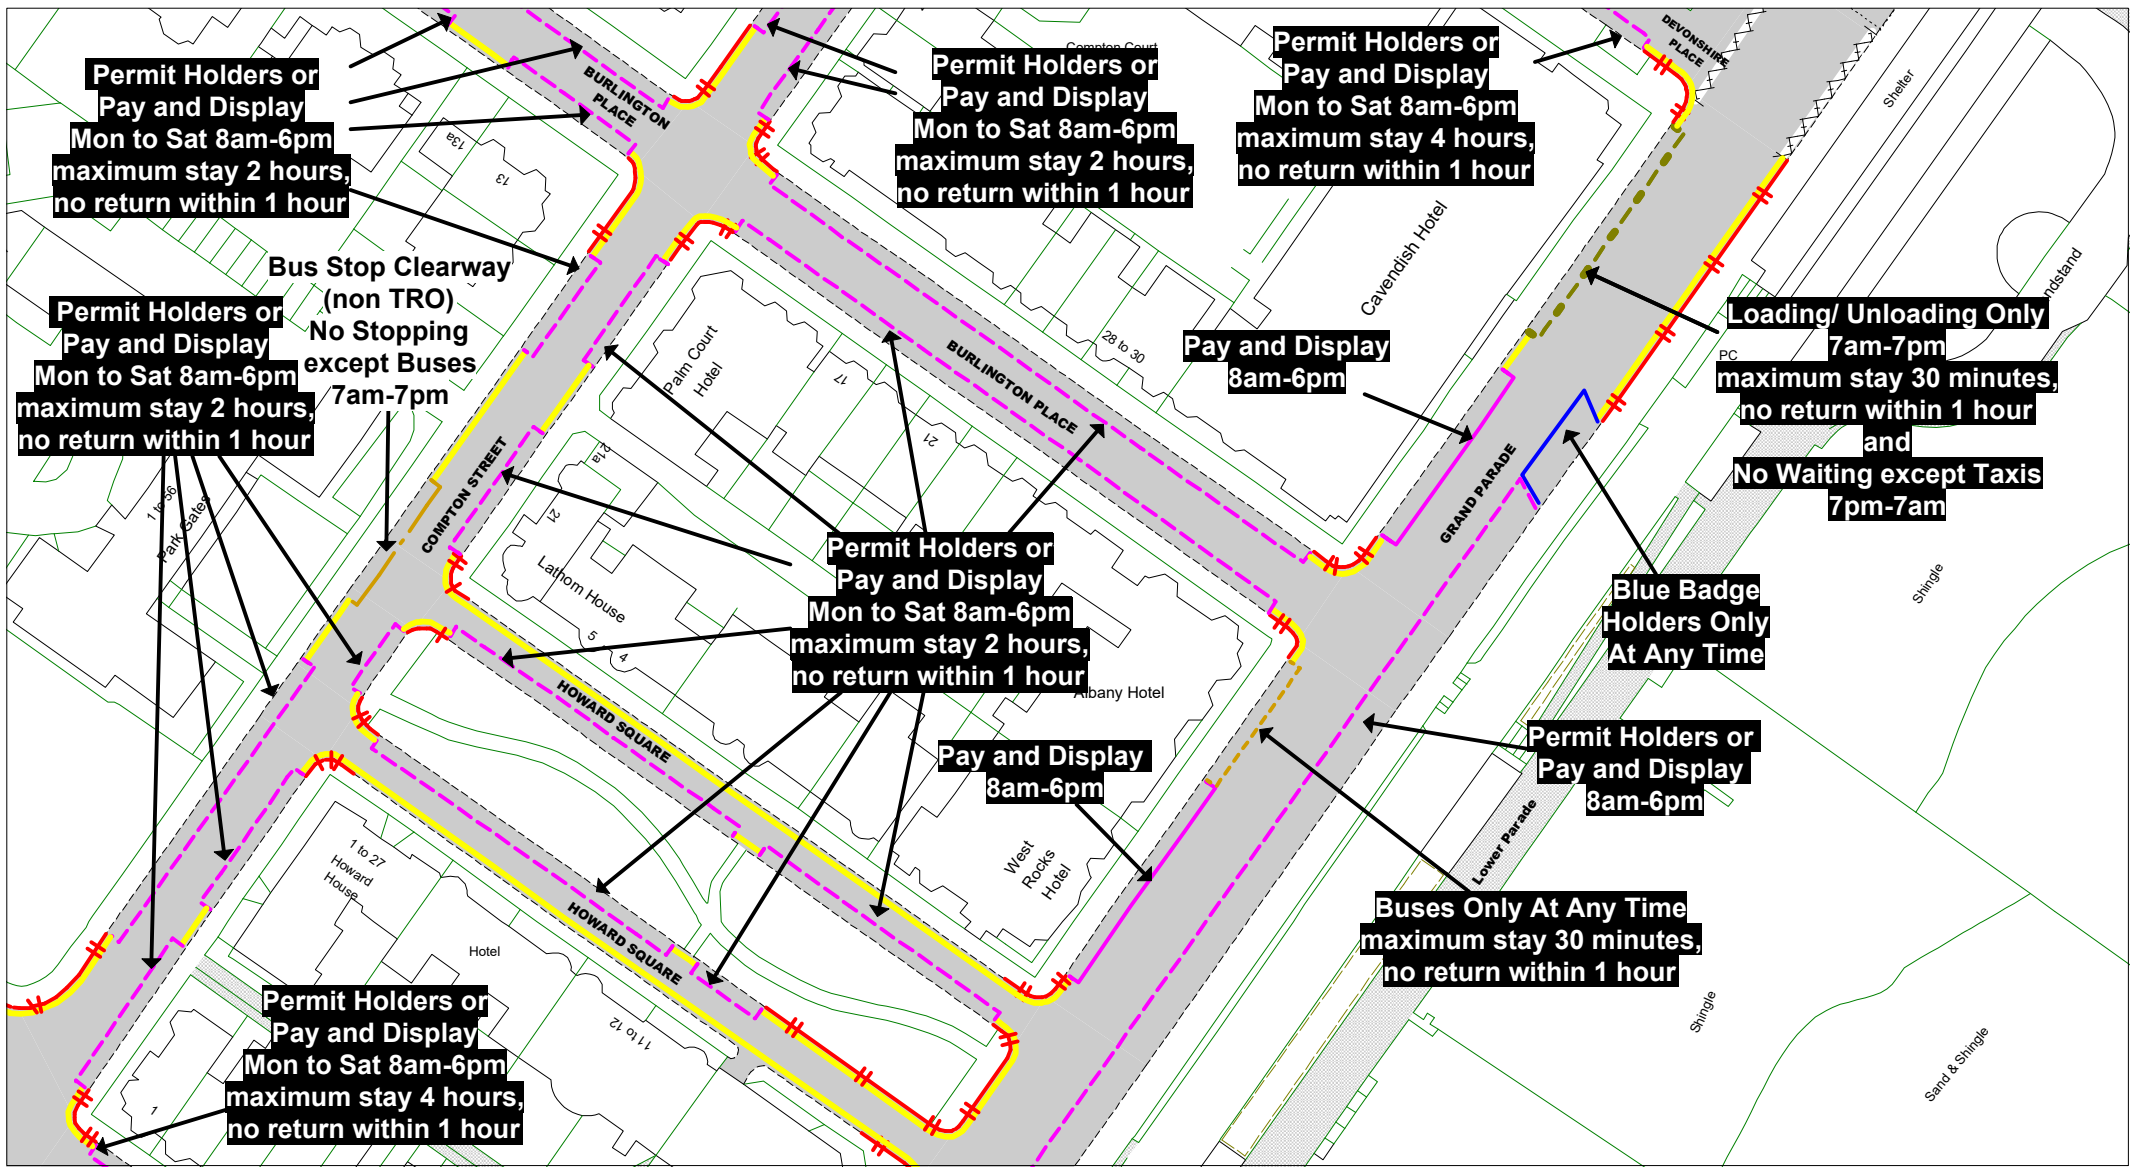

© Crown copyright. All rights reserved
East Sussex County Council
Licence No. 100019601 2020

The East Sussex (Eastbourne)
(Parking Places and Waiting, No
Stopping and Loading Restrictions)
Traffic Regulation Order 2021

Area TC

Key to Labels
ABCD Proposed Permanent TRO restriction
ABCD Non TRO item

Key to TRO Restriction Types

- No Waiting at Any Time
- No Waiting
- No Loading at Any Time
- No Loading
- Pay and Display
- Permit Holders Only
- Permit Holders or Pay and Display
- Resident Permit Holders Only
- Time Limited
- Permit Holders or Time Limited

- Disabled Badge Holders Only
- Ambulances Only
- Doctors Only
- Motorcycles Only
- Loading/ Unloading Only
- Taxi Only
- Loading/ Unloading Only and Taxi Only
- Bus Stop/ Stand Clearway
- Buses Only
- No Stopping on Footway or Verge

- No Stopping On Entrance Markings
- No Waiting Vehicles over 5 tonnes gross weight

Key to Non TRO Items

- Pedestrian Crossing (controlled area)
- Pedestrian Crossing Point
- Bus Stop/ Stand Clearway

Adjacent Map Tile

OJ178
OK177
OL178

SCALE 1 : 1000
DATE 15/12/2020

Tile Ref: OK178
Revision: 0