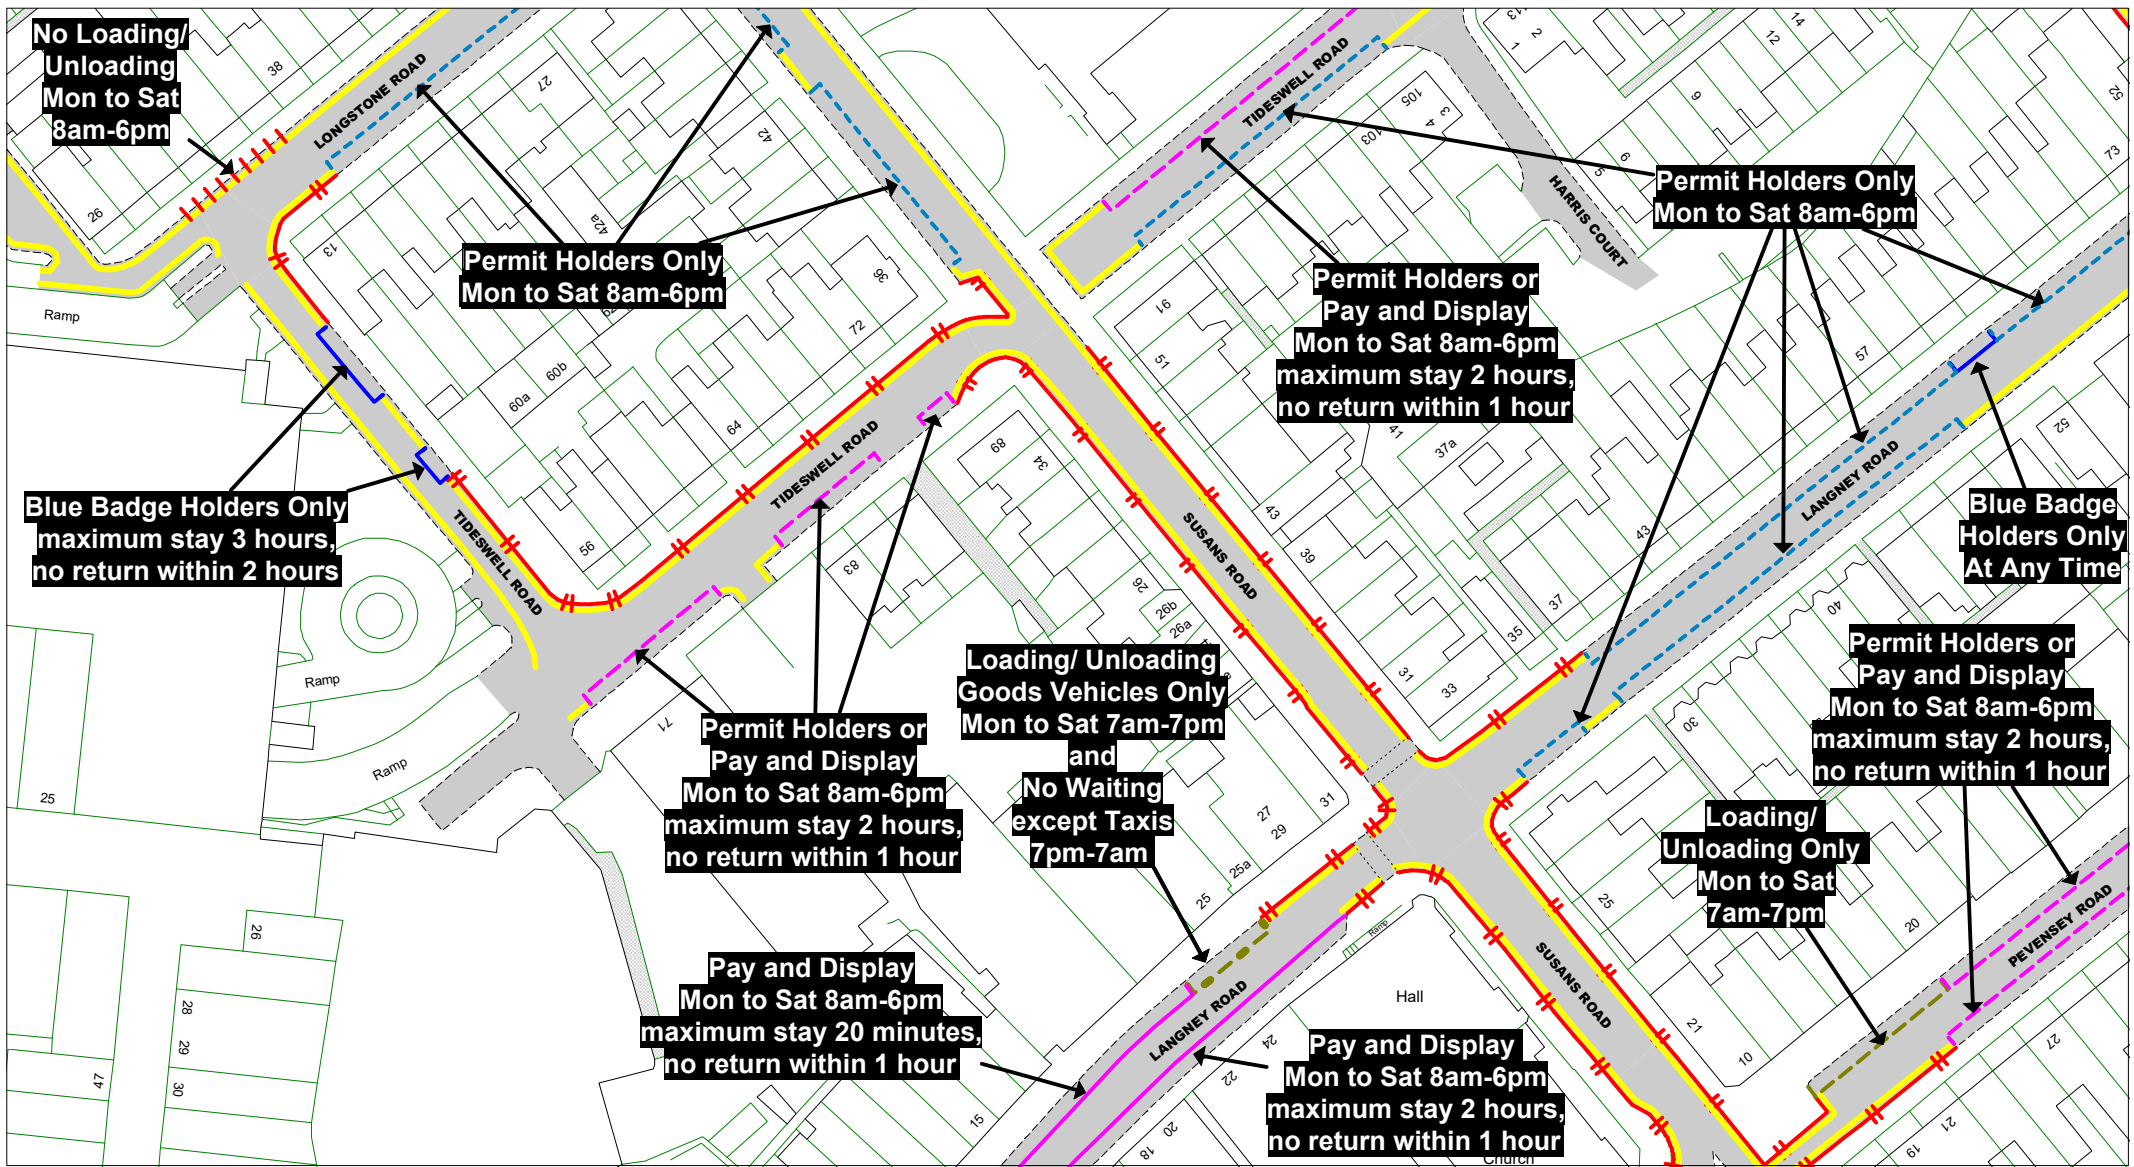

© Crown copyright. All rights reserved
East Sussex County Council
Licence No. 100019601 2020

The East Sussex (Eastbourne)
(Parking Places and Waiting, No
Stopping and Loading Restrictions)
Traffic Regulation Order 2021

Area TC

Key to Labels

- **ABCD** Proposed Permanent TRO restriction
- **ABCD** Non TRO item

Key to TRO Restriction Types

- No Waiting at Any Time
- No Waiting
- No Loading at Any Time
- No Loading
- Pay and Display
- Permit Holders Only
- Permit Holders or Pay and Display
- Resident Permit Holders Only
- Time Limited
- Permit Holders or Time Limited

- Disabled Badge Holders Only
- Ambulances Only
- Doctors Only
- Motorcycles Only
- Loading/ Unloading Only
- Taxi Only
- Loading/ Unloading Only and Taxi Only
- Bus Stop/ Stand Clearway
- Buses Only
- No Stopping on Footway or Verge
- No Stopping On Entrance Markings
- No Waiting Vehicles over 5 tonnes gross weight
- No Waiting
- No Waiting
- No Waiting

Key to Non TRO Items

- Pedestrian Crossing (controlled area)
- Pedestrian Crossing Point
- Bus Stop/ Stand Clearway

Adjacent Map Tile

- **OF178**
- **OG177**
- **OG179**
- **OH178**

SCALE	1 : 1000
DATE	15/12/2020
Tile Ref: OG178	
Revision: 0