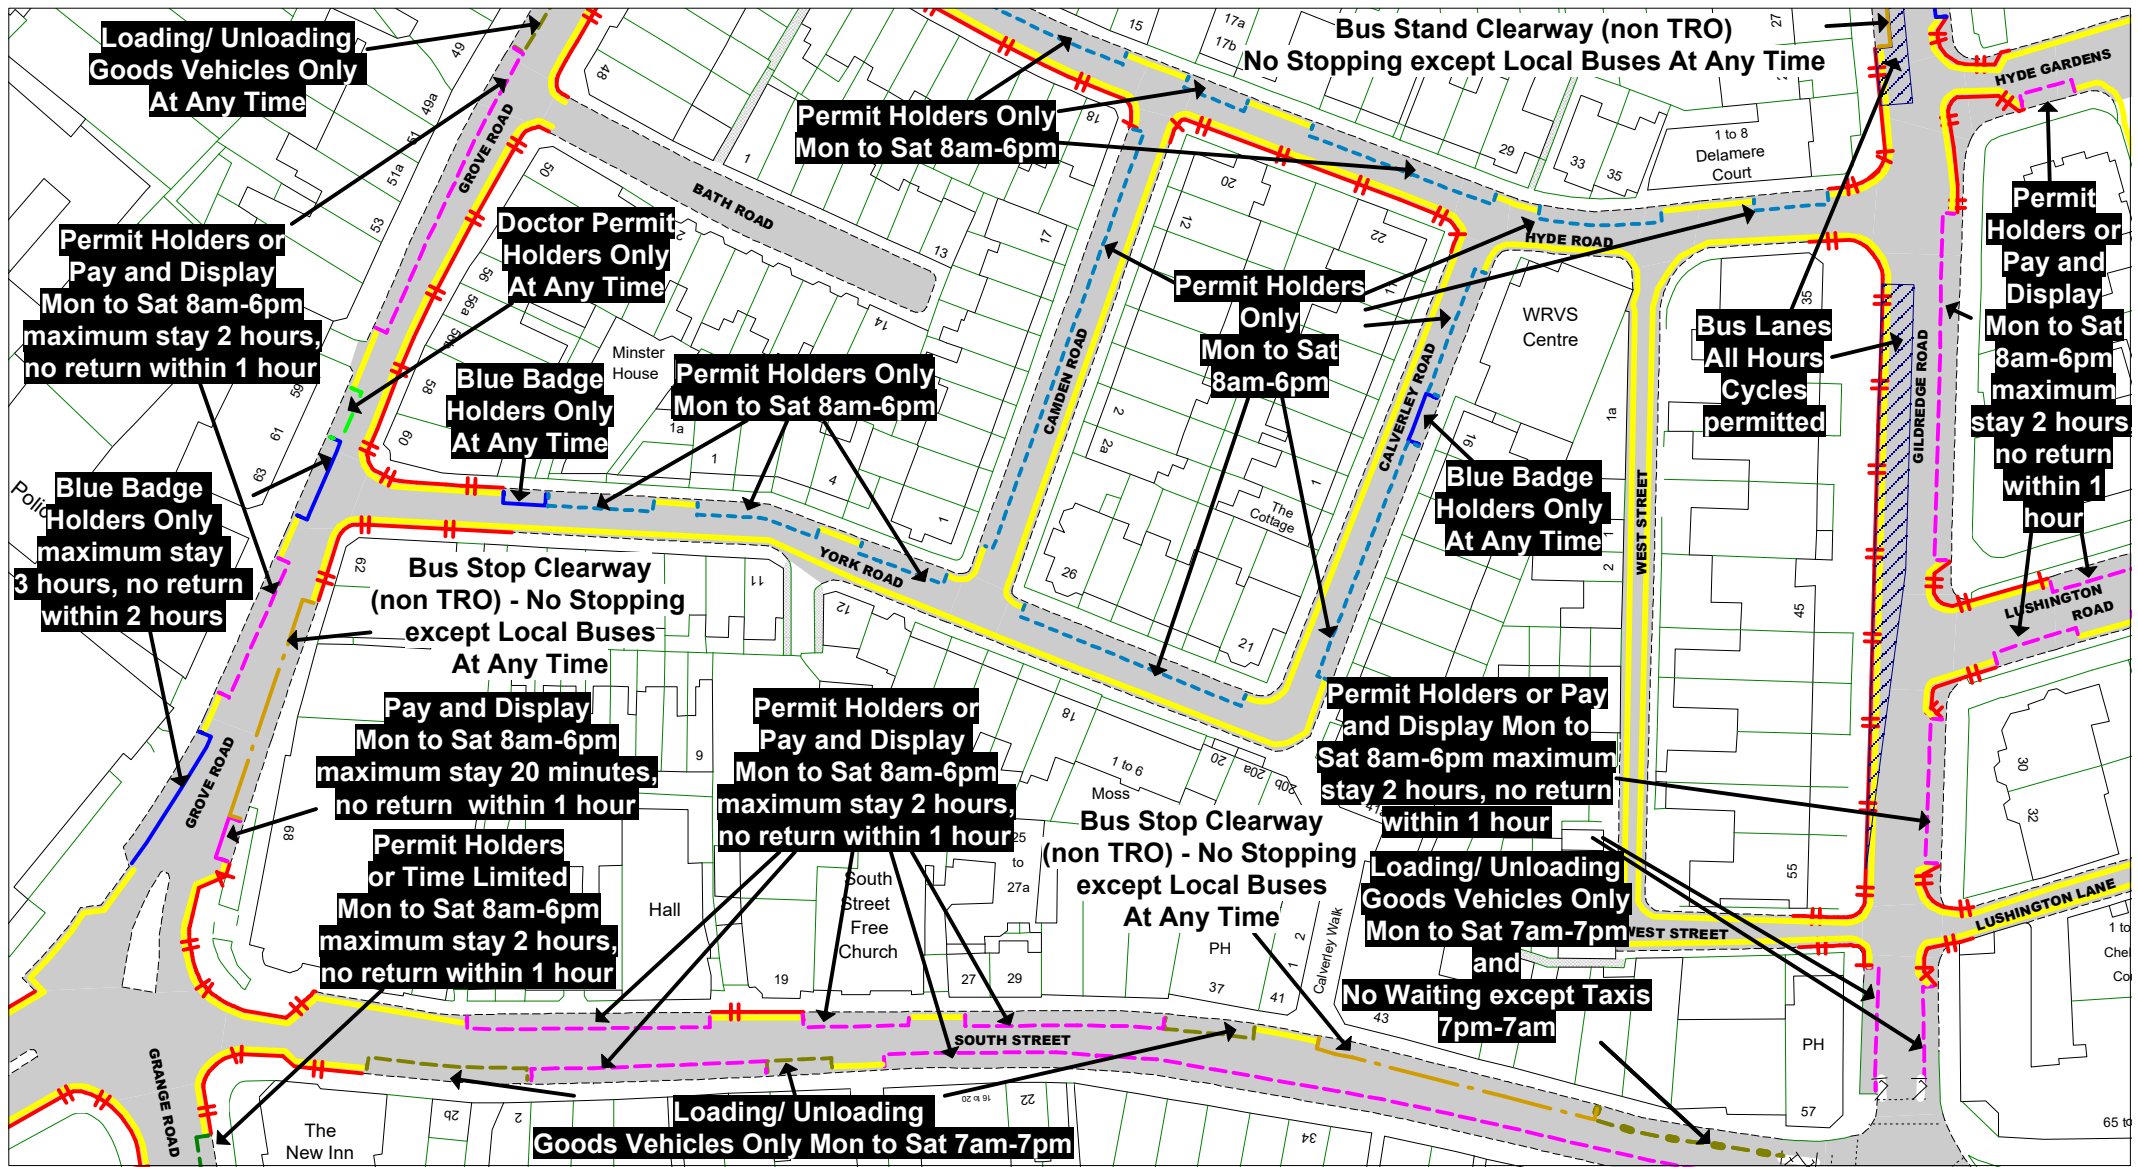

© Crown copyright. All rights reserved
East Sussex County Council
Licence No. 100019601 2020

The East Sussex (Eastbourne)
(Parking Places and Waiting, No
Stopping and Loading Restrictions)
Traffic Regulation Order 2021

Area TC

Key to Labels

ABCD	Proposed Permanent TRO restriction
ABCD	Non TRO item

Key to TRO Restriction Types

	No Waiting at Any Time
	No Waiting
	No Loading at Any Time
	No Loading
	Pay and Display
	Permit Holders Only
	Permit Holders or Pay and Display
	Resident Permit Holders Only
	Time Limited
	Permit Holders or Time Limited

	Disabled Badge Holders Only		No Stopping On Entrance Markings
	Ambulances Only		No Waiting Vehicles over 5 tonnes gross weight
	Doctors Only		
	Motorcycles Only		
	Loading/ Unloading Only		
	Taxi Only		
	Loading/ Unloading Only and Taxi Only		
	Bus Stop/ Stand Clearway		
	Buses Only		
	No Stopping on Footway or Verge		

Key to Non TRO Items

	Pedestrian Crossing (controlled area)
	Pedestrian Crossing Point
	Bus Stop/ Stand Clearway

Adjacent Map Tile

OH176
OI175
OI177
OJ176

SCALE 1 : 1000
DATE 15/12/2020
Tile Ref: OI176
Revision: 0