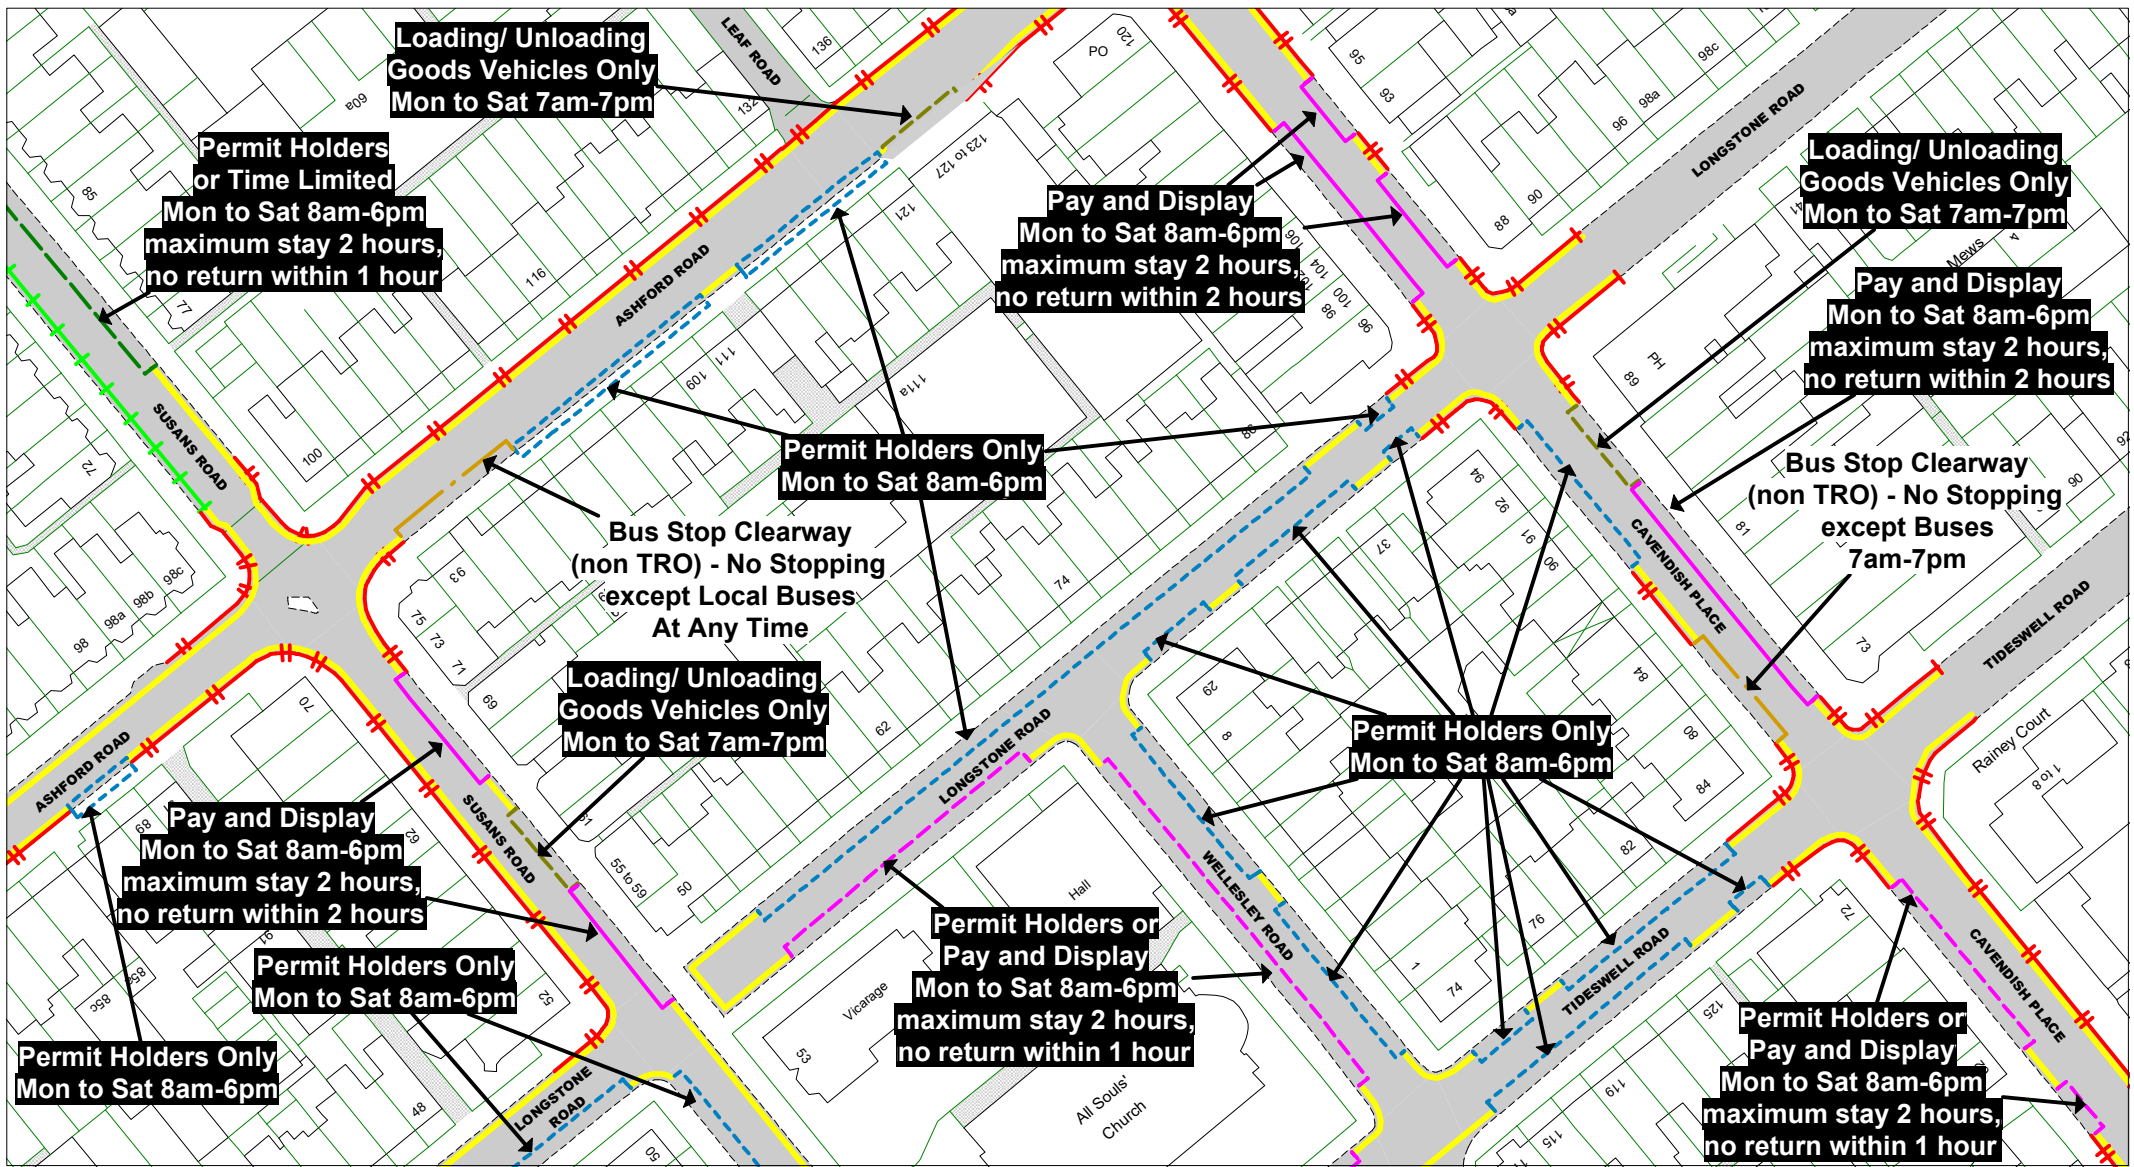

© Crown copyright. All rights reserved
East Sussex County Council
Licence No. 100019601 2020

The East Sussex (Eastbourne)
(Parking Places and Waiting, No
Stopping and Loading Restrictions)
Traffic Regulation Order 2021

Area TC

Key to Labels

- **ABCD** Proposed Permanent TRO restriction
- **ABCD** Non TRO item

Key to TRO Restriction Types

- No Waiting at Any Time
- No Waiting
- No Loading at Any Time
- No Loading
- Pay and Display
- Permit Holders Only
- Permit Holders or Pay and Display
- Resident Permit Holders Only
- Time Limited
- Permit Holders or Time Limited

- Disabled Badge Holders Only
- Ambulances Only
- Doctors Only
- Motorcycles Only
- Loading/ Unloading Only
- Taxi Only
- Loading/ Unloading Only and Taxi Only
- Bus Stop/ Stand Clearway
- Buses Only
- No Stopping on Footway or Verge

- No Stopping On Entrance Markings
- No Waiting Vehicles over 5 tonnes gross weight

Key to Non TRO Items

- Pedestrian Crossing (controlled area)
- Pedestrian Crossing Point
- Bus Stop/ Stand Clearway

Adjacent Map Tile

OE178

OF177

OF179

OG178

SCALE	1 : 1000
DATE	15/12/2020
Tile Ref: OF178	
Revision: 0