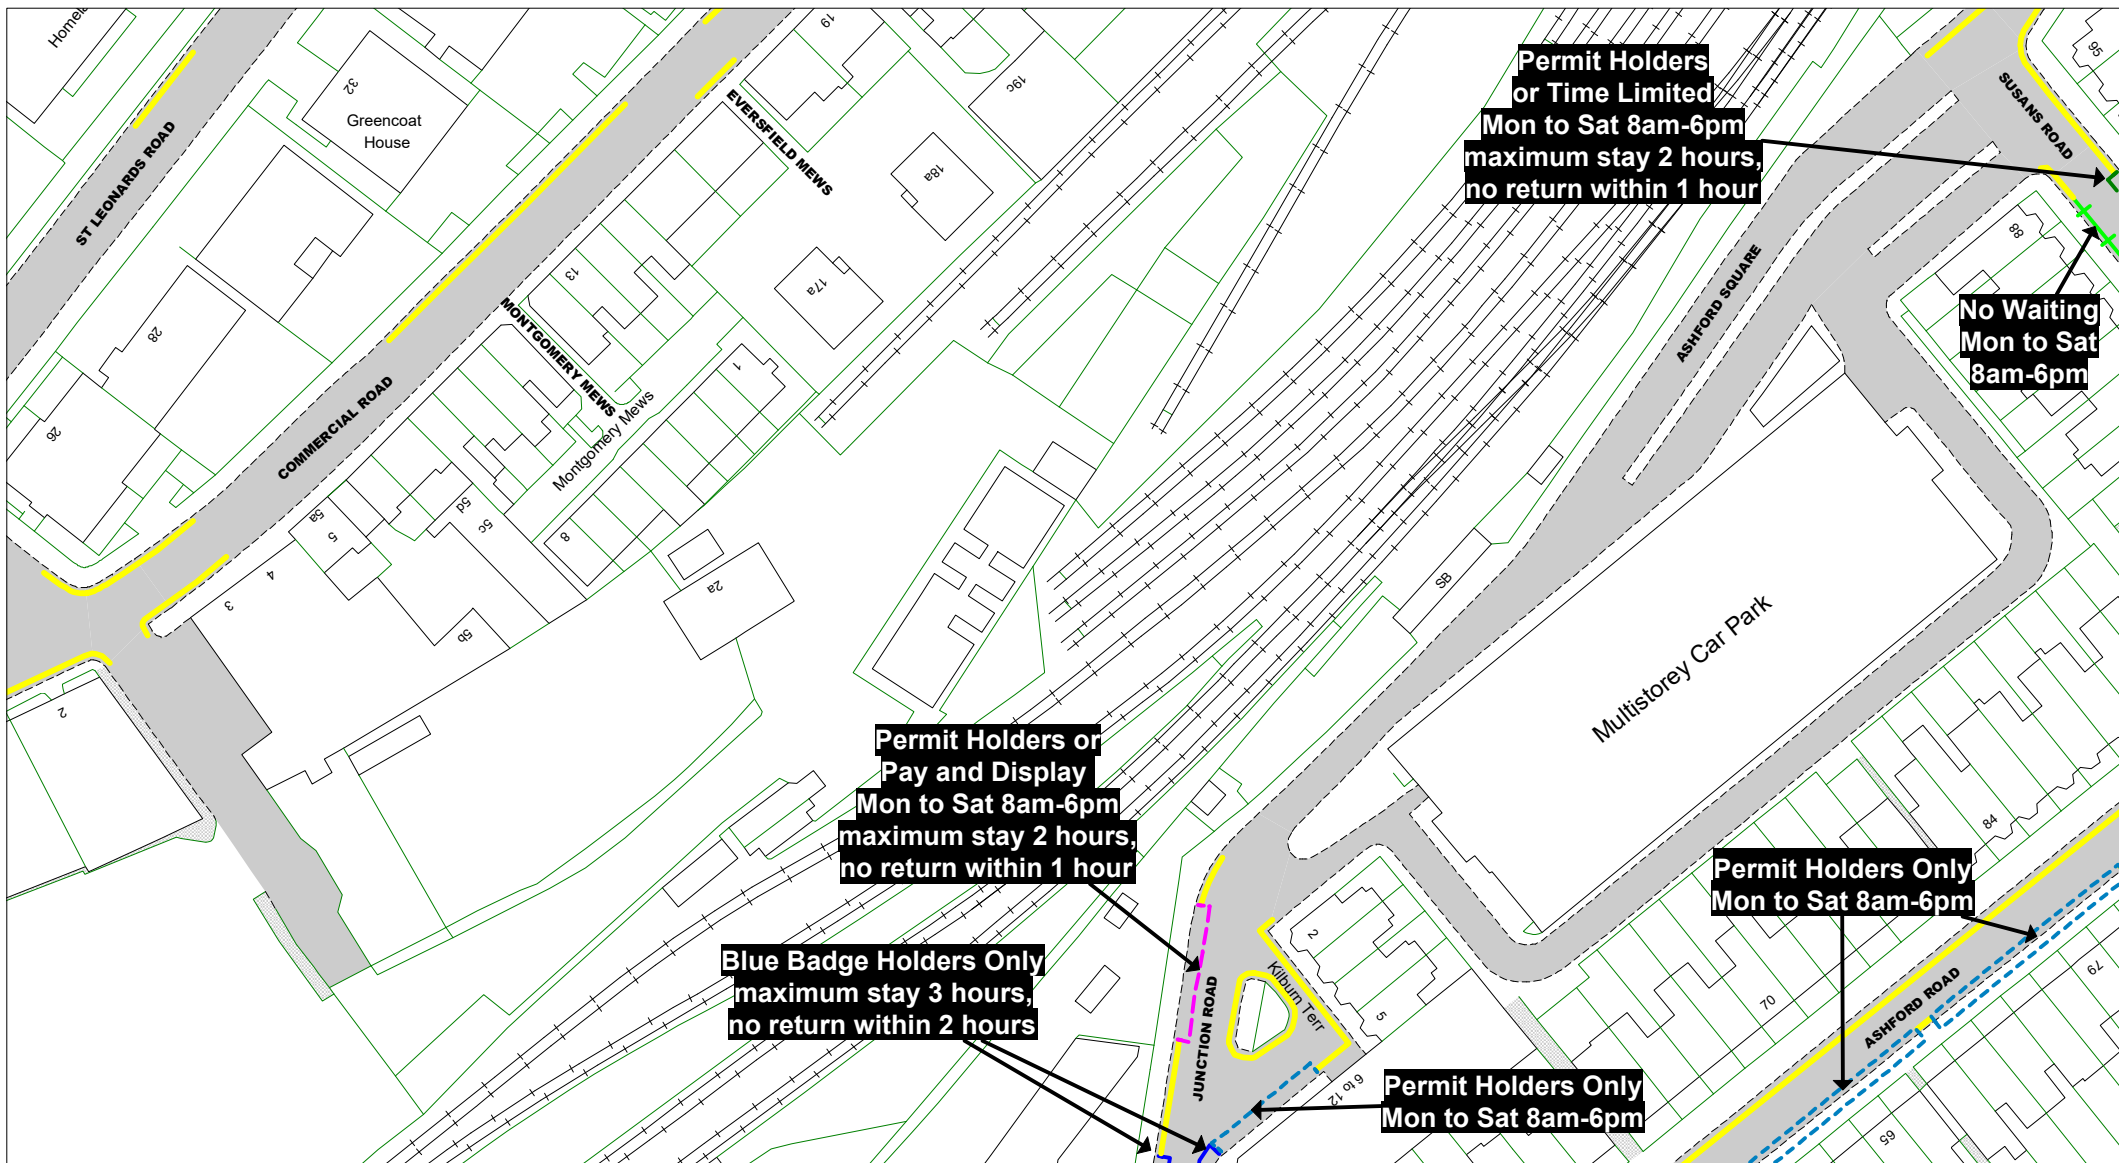

© Crown copyright. All rights reserved
East Sussex County Council
Licence No. 100019601 2020

East Sussex
County Council

The East Sussex (Eastbourne)
(Parking Places and Waiting, No
Stopping and Loading Restrictions)
Traffic Regulation Order 2021

Area TC

Key to Labels

- **ABCD** Proposed Permanent TRO restriction
- **ABCD** Non TRO item

Key to TRO Restriction Types

- No Waiting at Any Time
- No Waiting
- No Loading at Any Time
- No Loading
- Pay and Display
- Permit Holders Only
- Permit Holders or Pay and Display
- Resident Permit Holders Only
- Time Limited
- Permit Holders or Time Limited

- Disabled Badge Holders Only
- Ambulances Only
- Doctors Only
- Motorcycles Only
- Loading/ Unloading Only
- Taxi Only
- Loading/ Unloading Only and Taxi Only
- Bus Stop/ Stand Clearway
- Buses Only
- No Stopping on Footway or Verge
- No Stopping On Entrance Markings
- No Waiting Vehicles over 5 tonnes gross weight
- Pedestrian Crossing (controlled area)
- Pedestrian Crossing Point
- Bus Stop/ Stand Clearway

Key to Non TRO Items

Adjacent Map Tile

- **OE177**
- **OF176**
- **OF178**
- **OG177**

SCALE	1 : 1000
DATE	15/12/2020
Tile Ref: OF177	
Revision: 0