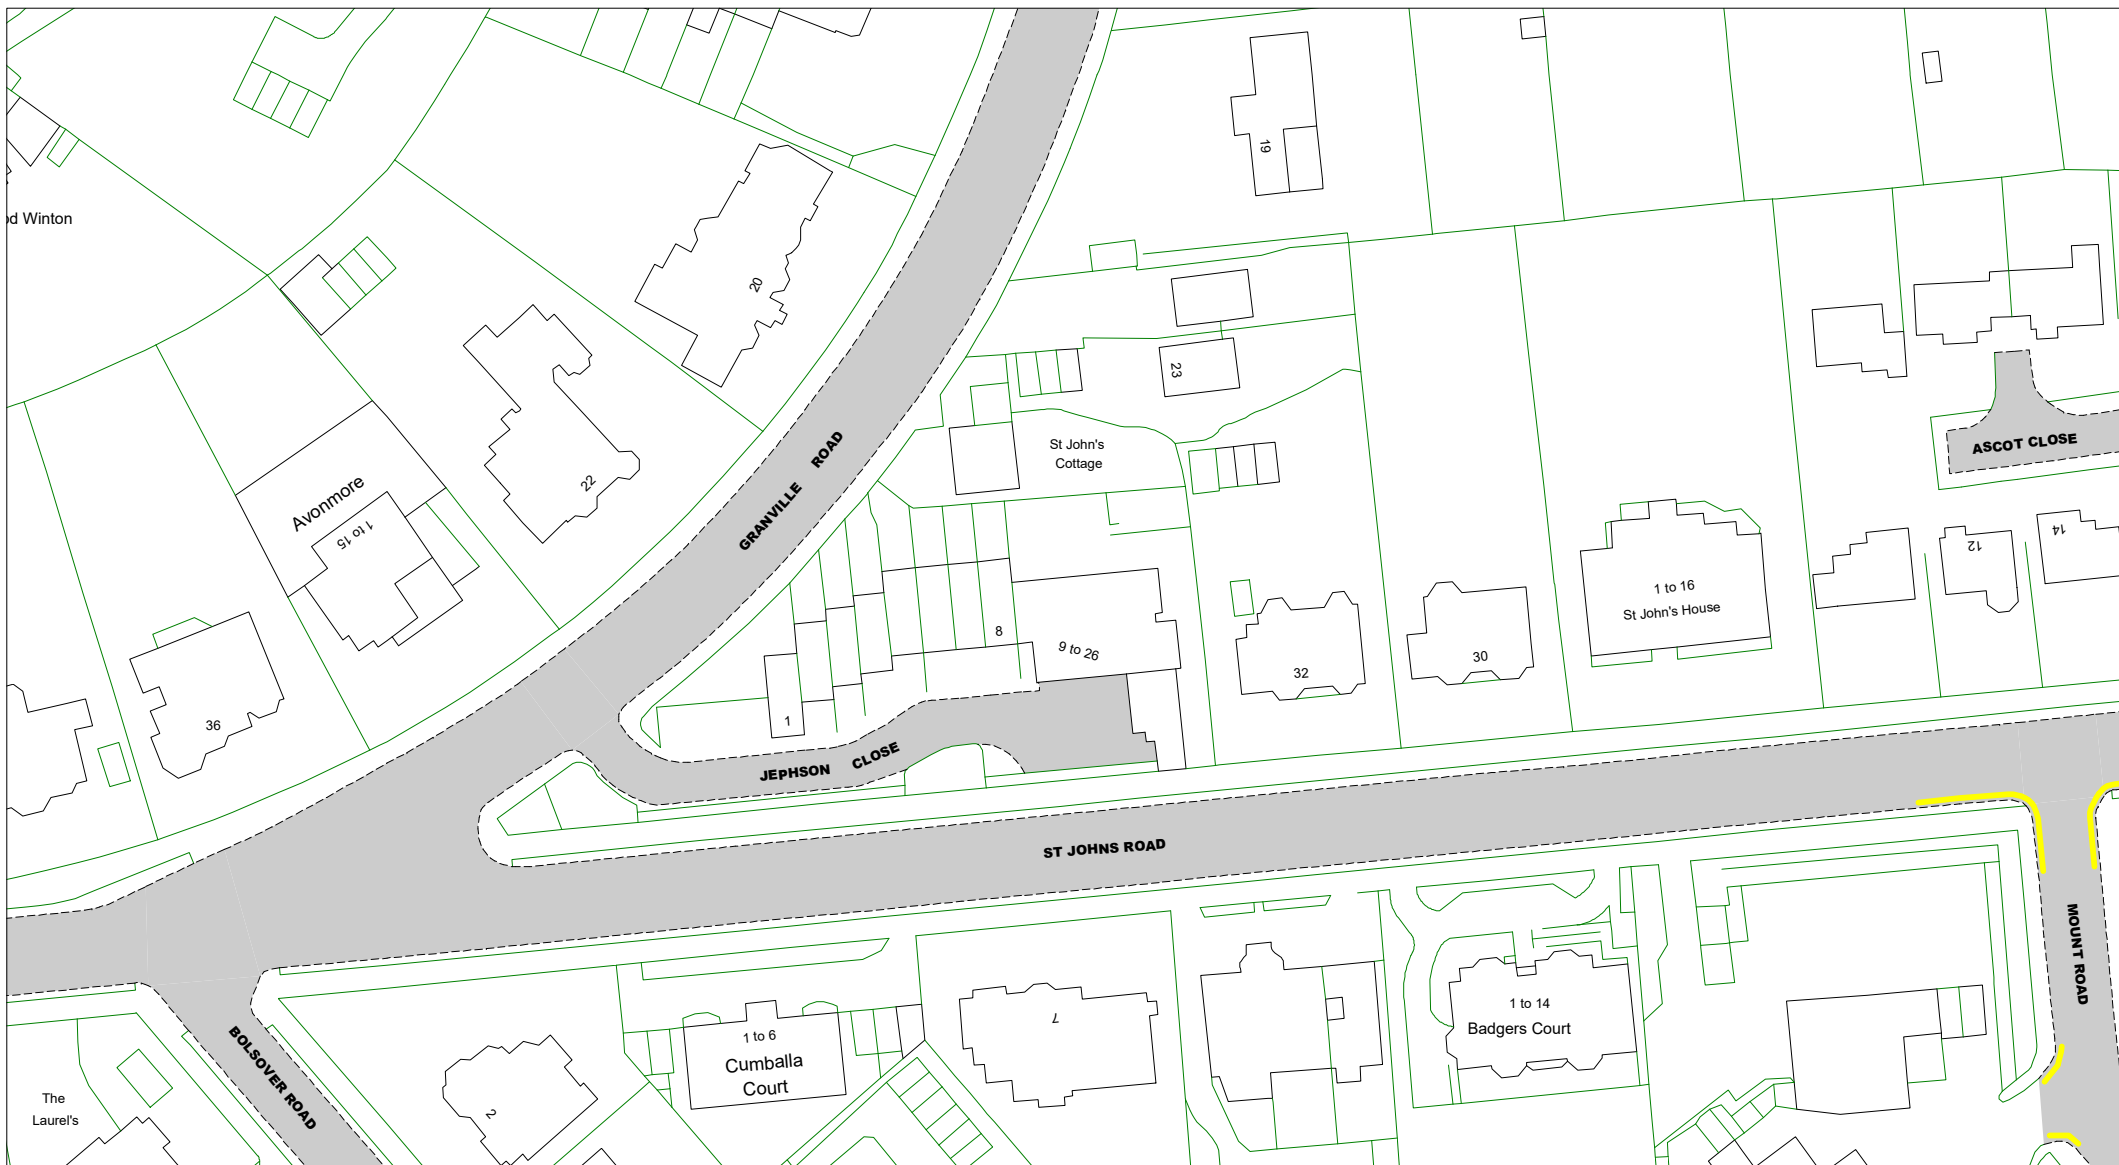

Key to Non TRO Items

Adjacent Map Tile

- OM177**
- ON176**
- OO177**
-

SCALE	1 : 1000
DATE	15/12/2020

Tile Ref: ON177
 Revision: 0

© Crown copyright. All rights reserved
East Sussex County Council
Licence No. 100019601 2020