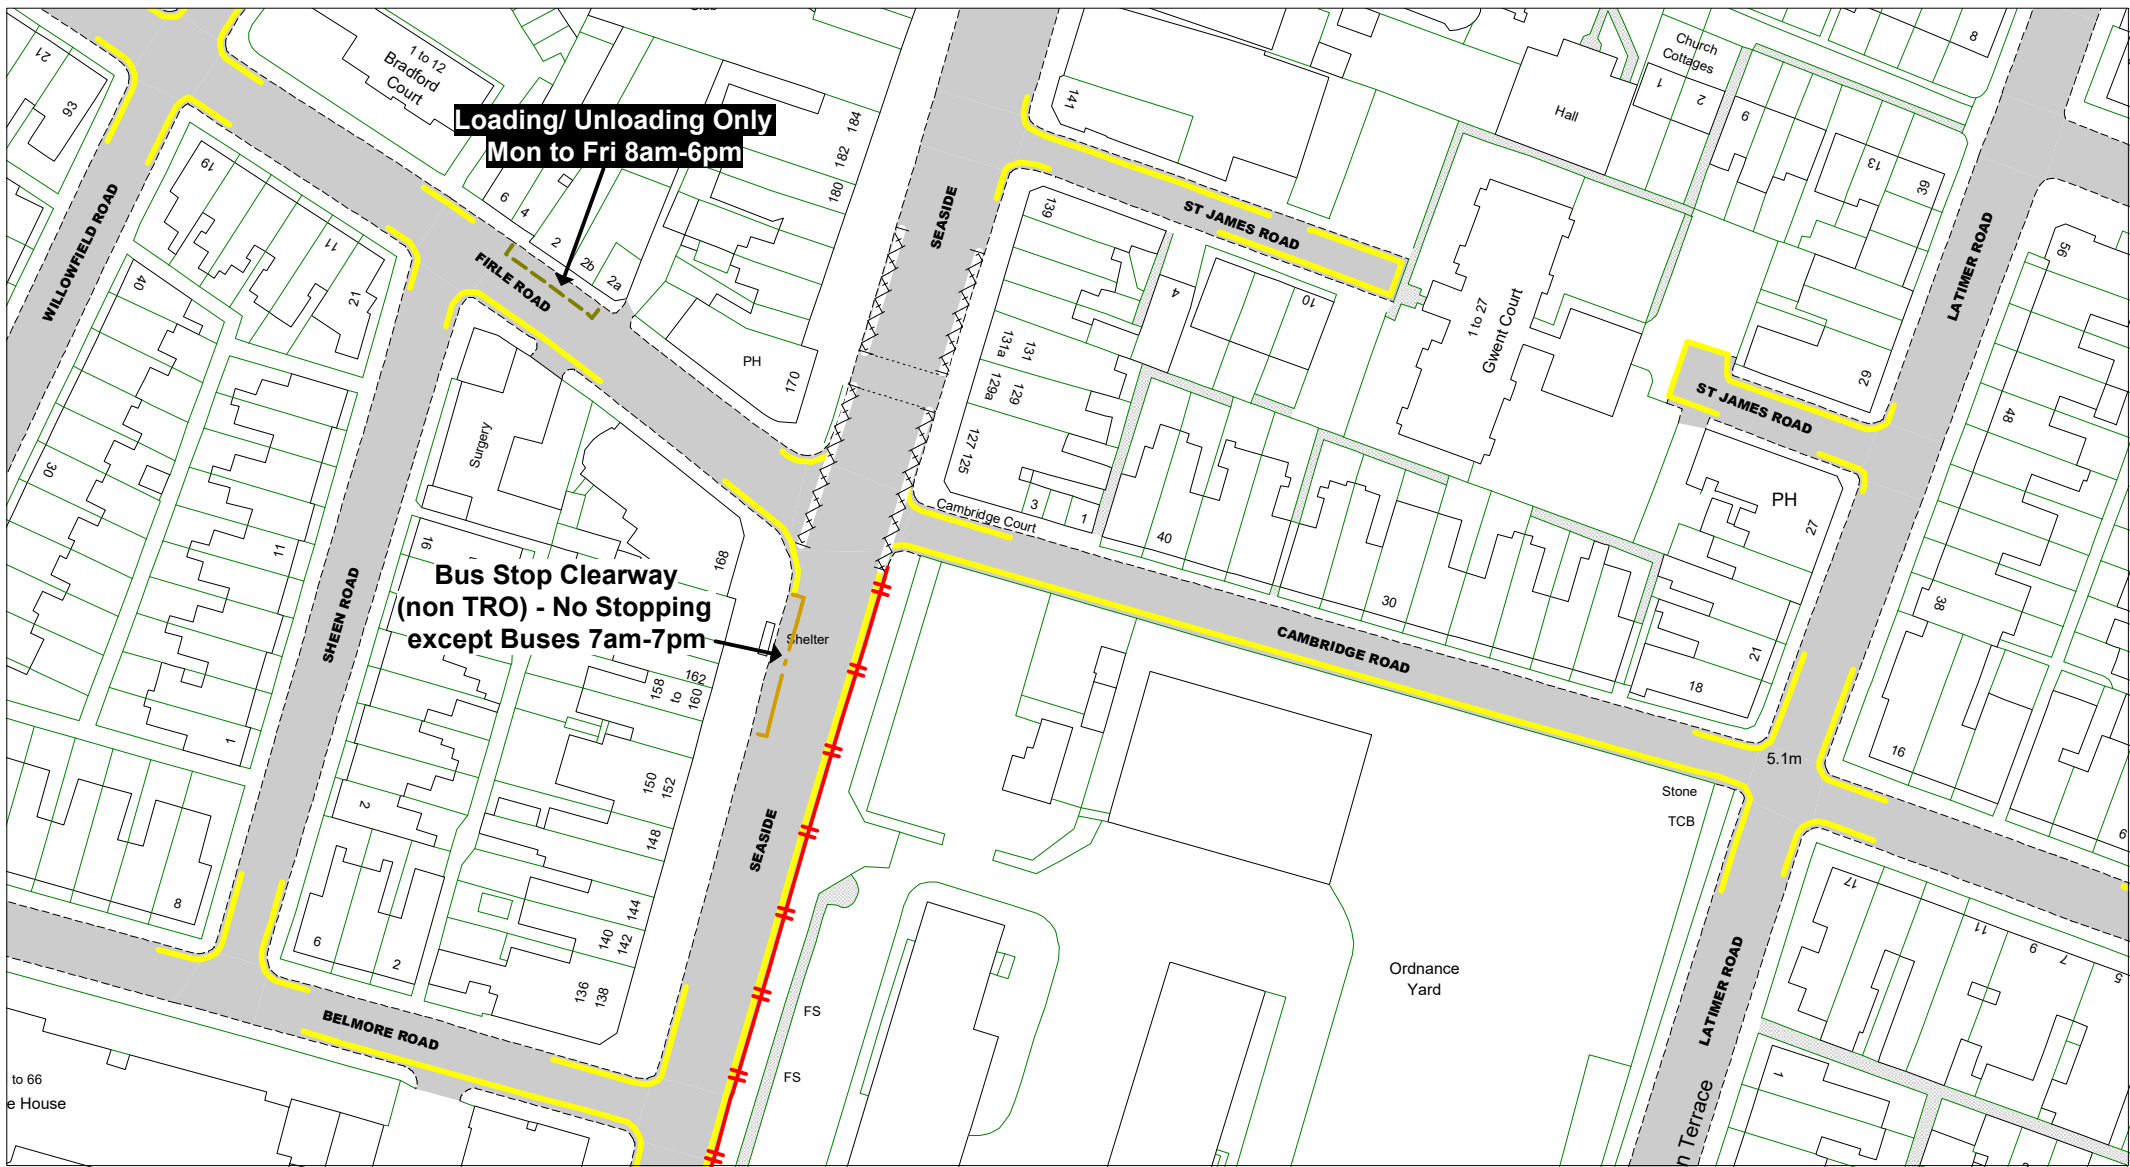

© Crown copyright. All rights reserved
East Sussex County Council
Licence No. 100019601 2020

The East Sussex (Eastbourne)
(Parking Places and Waiting, No
Stopping and Loading Restrictions)
Traffic Regulation Order 2021

Area TC

Key to Labels

- **ABCD** Proposed Permanent TRO restriction
- **ABCD** Non TRO item

Key to TRO Restriction Types

- No Waiting at Any Time
- No Waiting
- No Loading at Any Time
- No Loading
- Pay and Display
- Permit Holders Only
- Permit Holders or Pay and Display
- Resident Permit Holders Only
- Time Limited
- Permit Holders or Time Limited

- Disabled Badge Holders Only
- Ambulances Only
- Doctors Only
- Motorcycles Only
- Loading/ Unloading Only
- Taxi Only
- Loading/ Unloading Only and Taxi Only
- Bus Stop/ Stand Clearway
- Buses Only
- No Stopping on Footway or Verge
- No Stopping On Entrance Markings
- No Waiting Vehicles over 5 tonnes gross weight
- Pedestrian Crossing (controlled area)
- Pedestrian Crossing Point
- Bus Stop/ Stand Clearway

Key to Non TRO Items

Adjacent Map Tile

- **OC180**
- **OD179**
- **OD181**
- **OE180**

SCALE 1 : 1000
DATE 15/12/2020

Tile Ref: OD180
Revision: 0