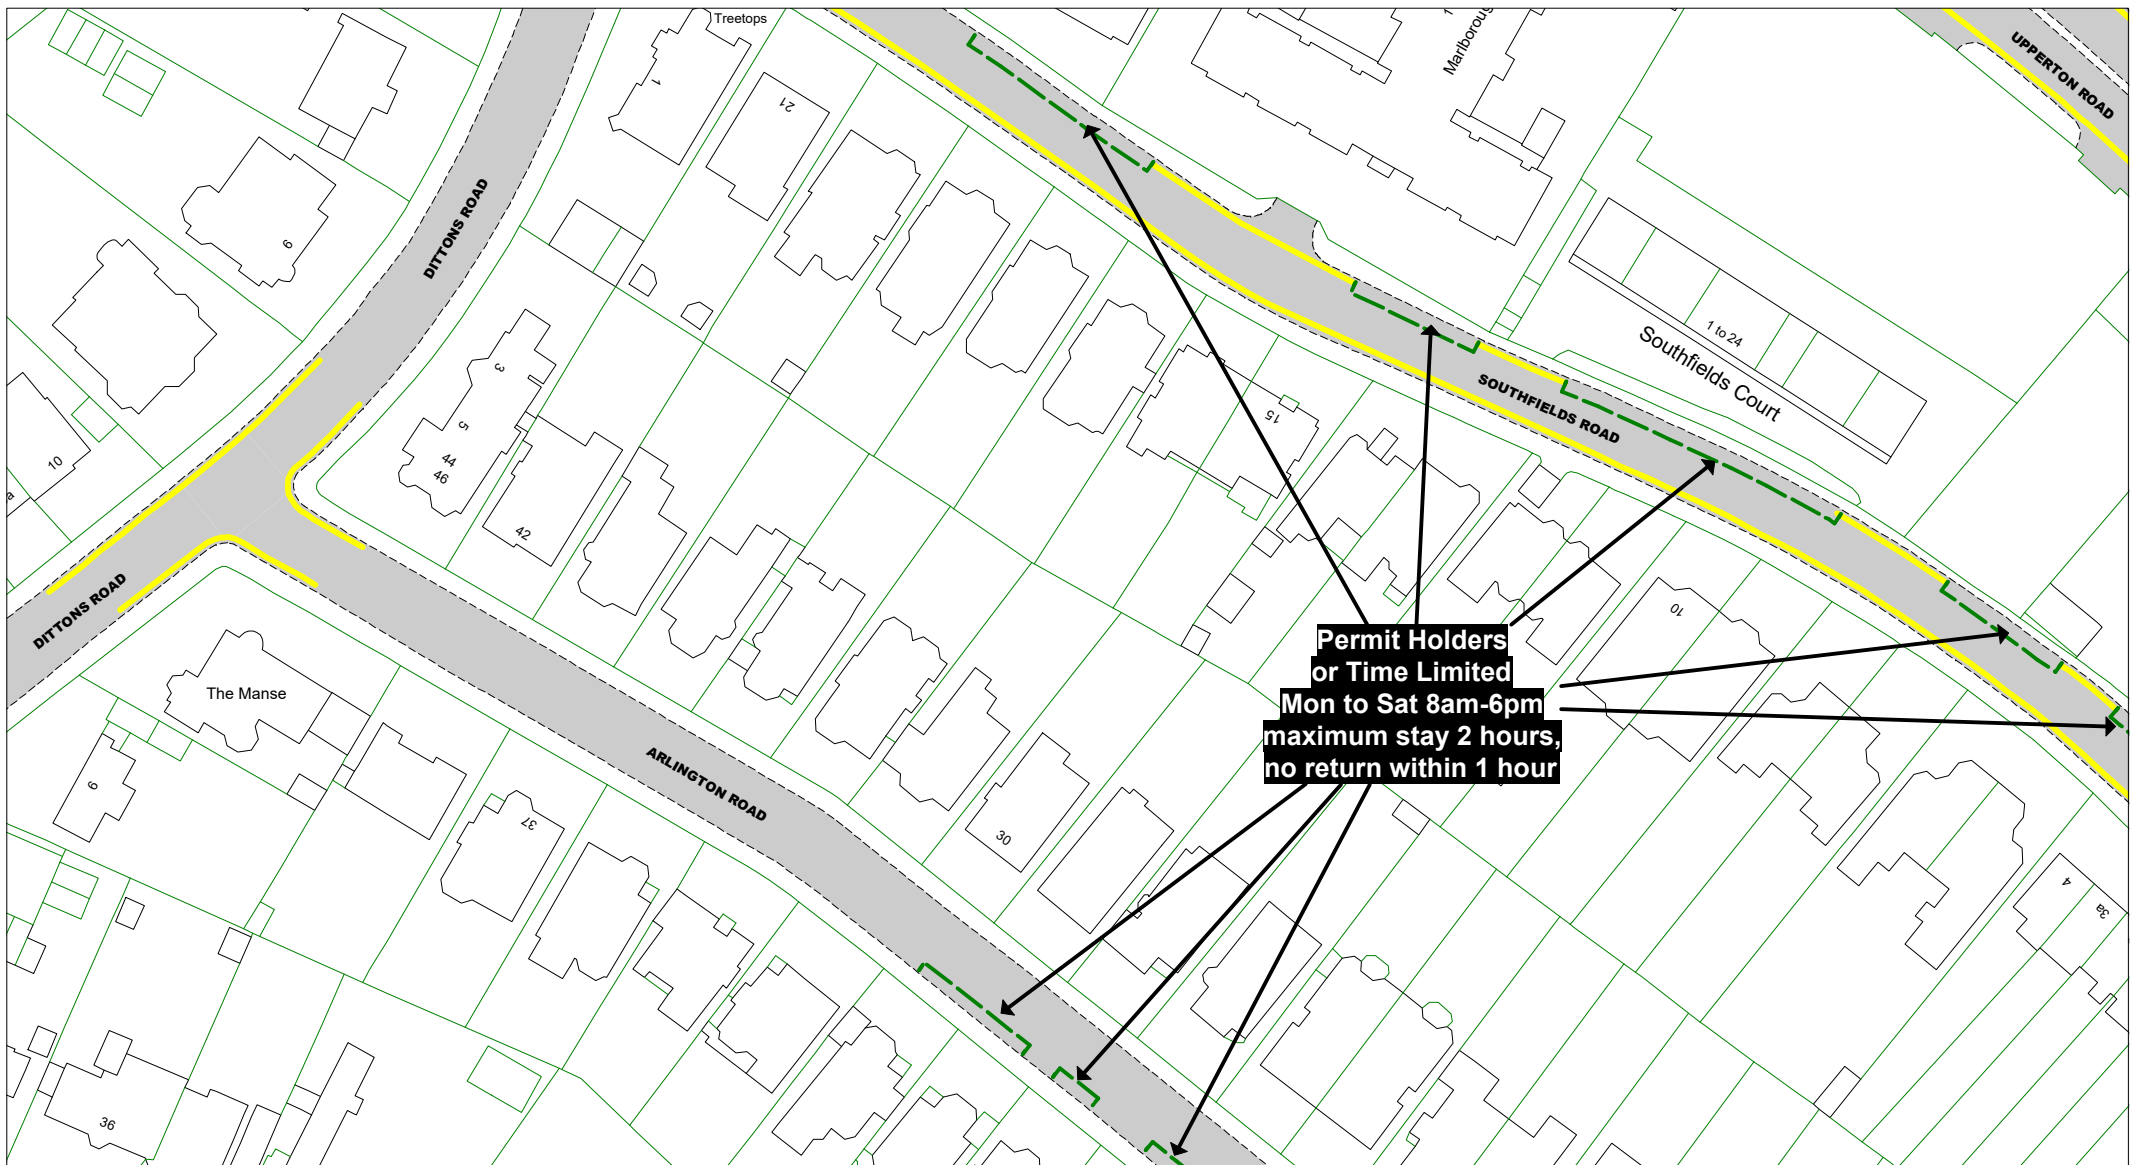

© Crown copyright. All rights reserved
East Sussex County Council
Licence No. 100019601 2020

East Sussex
County Council

The East Sussex (Eastbourne)
(Parking Places and Waiting, No
Stopping and Loading Restrictions)
Traffic Regulation Order 2021

Area TC

Key to Labels

- **ABCD** Proposed Permanent TRO restriction
- **ABCD** Non TRO item

Key to TRO Restriction Types

- No Waiting at Any Time
- No Waiting
- No Loading at Any Time
- No Loading
- Pay and Display
- Permit Holders Only
- Permit Holders or Pay and Display
- Resident Permit Holders Only
- Time Limited
- Permit Holders or Time Limited
- Disabled Badge Holders Only
- Ambulances Only
- Doctors Only
- Motorcycles Only
- Loading/ Unloading Only
- Taxi Only
- Loading/ Unloading Only and Taxi Only
- Bus Stop/ Stand Clearway
- Buses Only
- No Stopping on Footway or Verge
- No Stopping On Entrance Markings
- No Waiting Vehicles over 5 tonnes gross weight
- Pedestrian Crossing (controlled area)
- Pedestrian Crossing Point
- Bus Stop/ Stand Clearway

Key to Non TRO Items

Adjacent Map Tile

- **OF175**
- **OG174**
- **OG176**
- **OH175**

SCALE	1 : 1000
DATE	15/12/2020

Tile Ref: OG175
Revision: 0