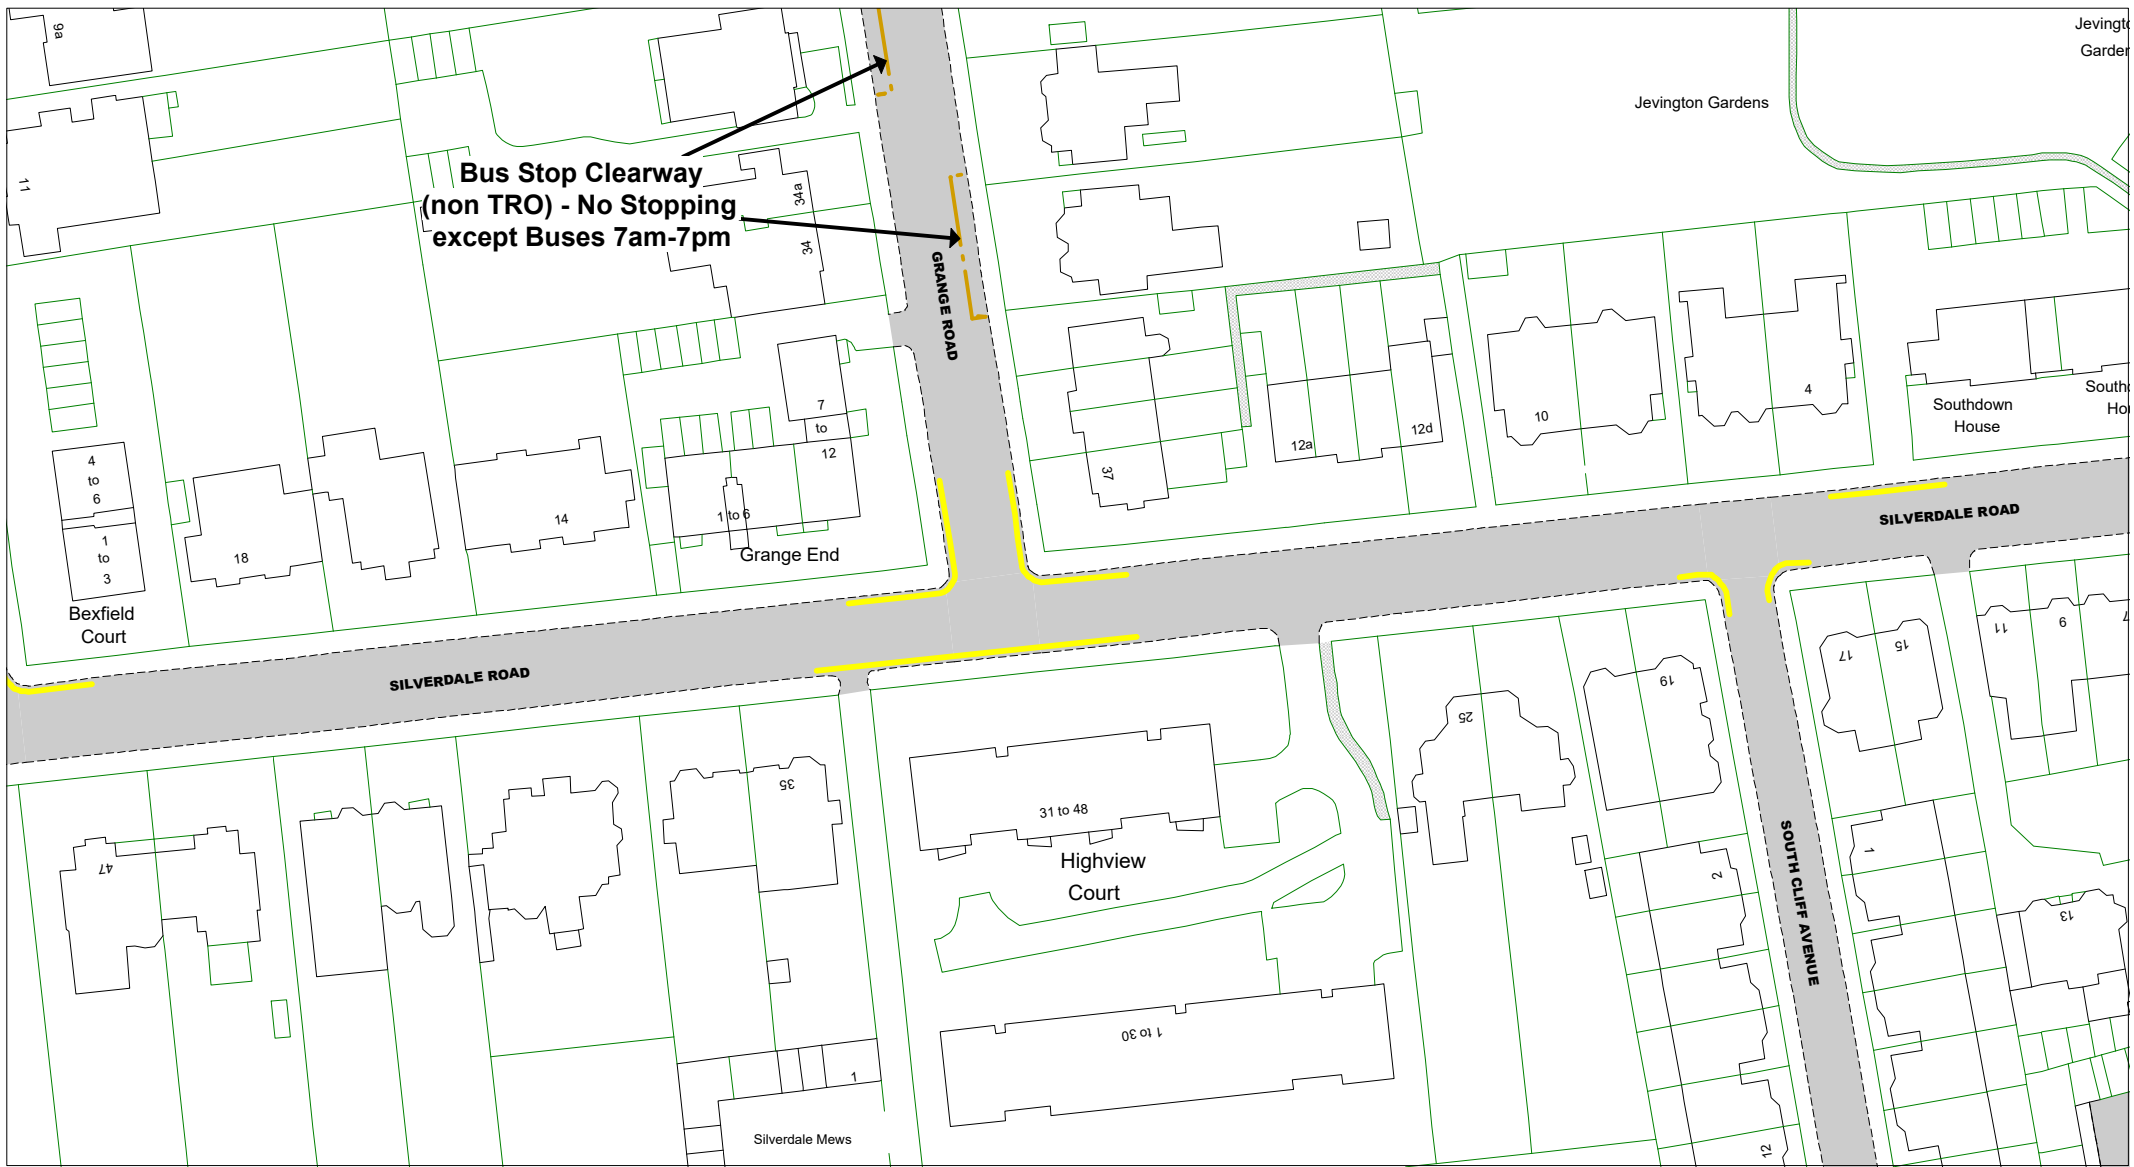

Key to Non TRO Items

Adjacent Map Tile

- OM175**
- ON174**
- ON176**
- OO175**

SCALE	1 : 1000
DATE	15/12/2020

Tile Ref: ON175
 Revision: 0

© Crown copyright. All rights reserved
 East Sussex County Council
 Licence No. 100019601 2020