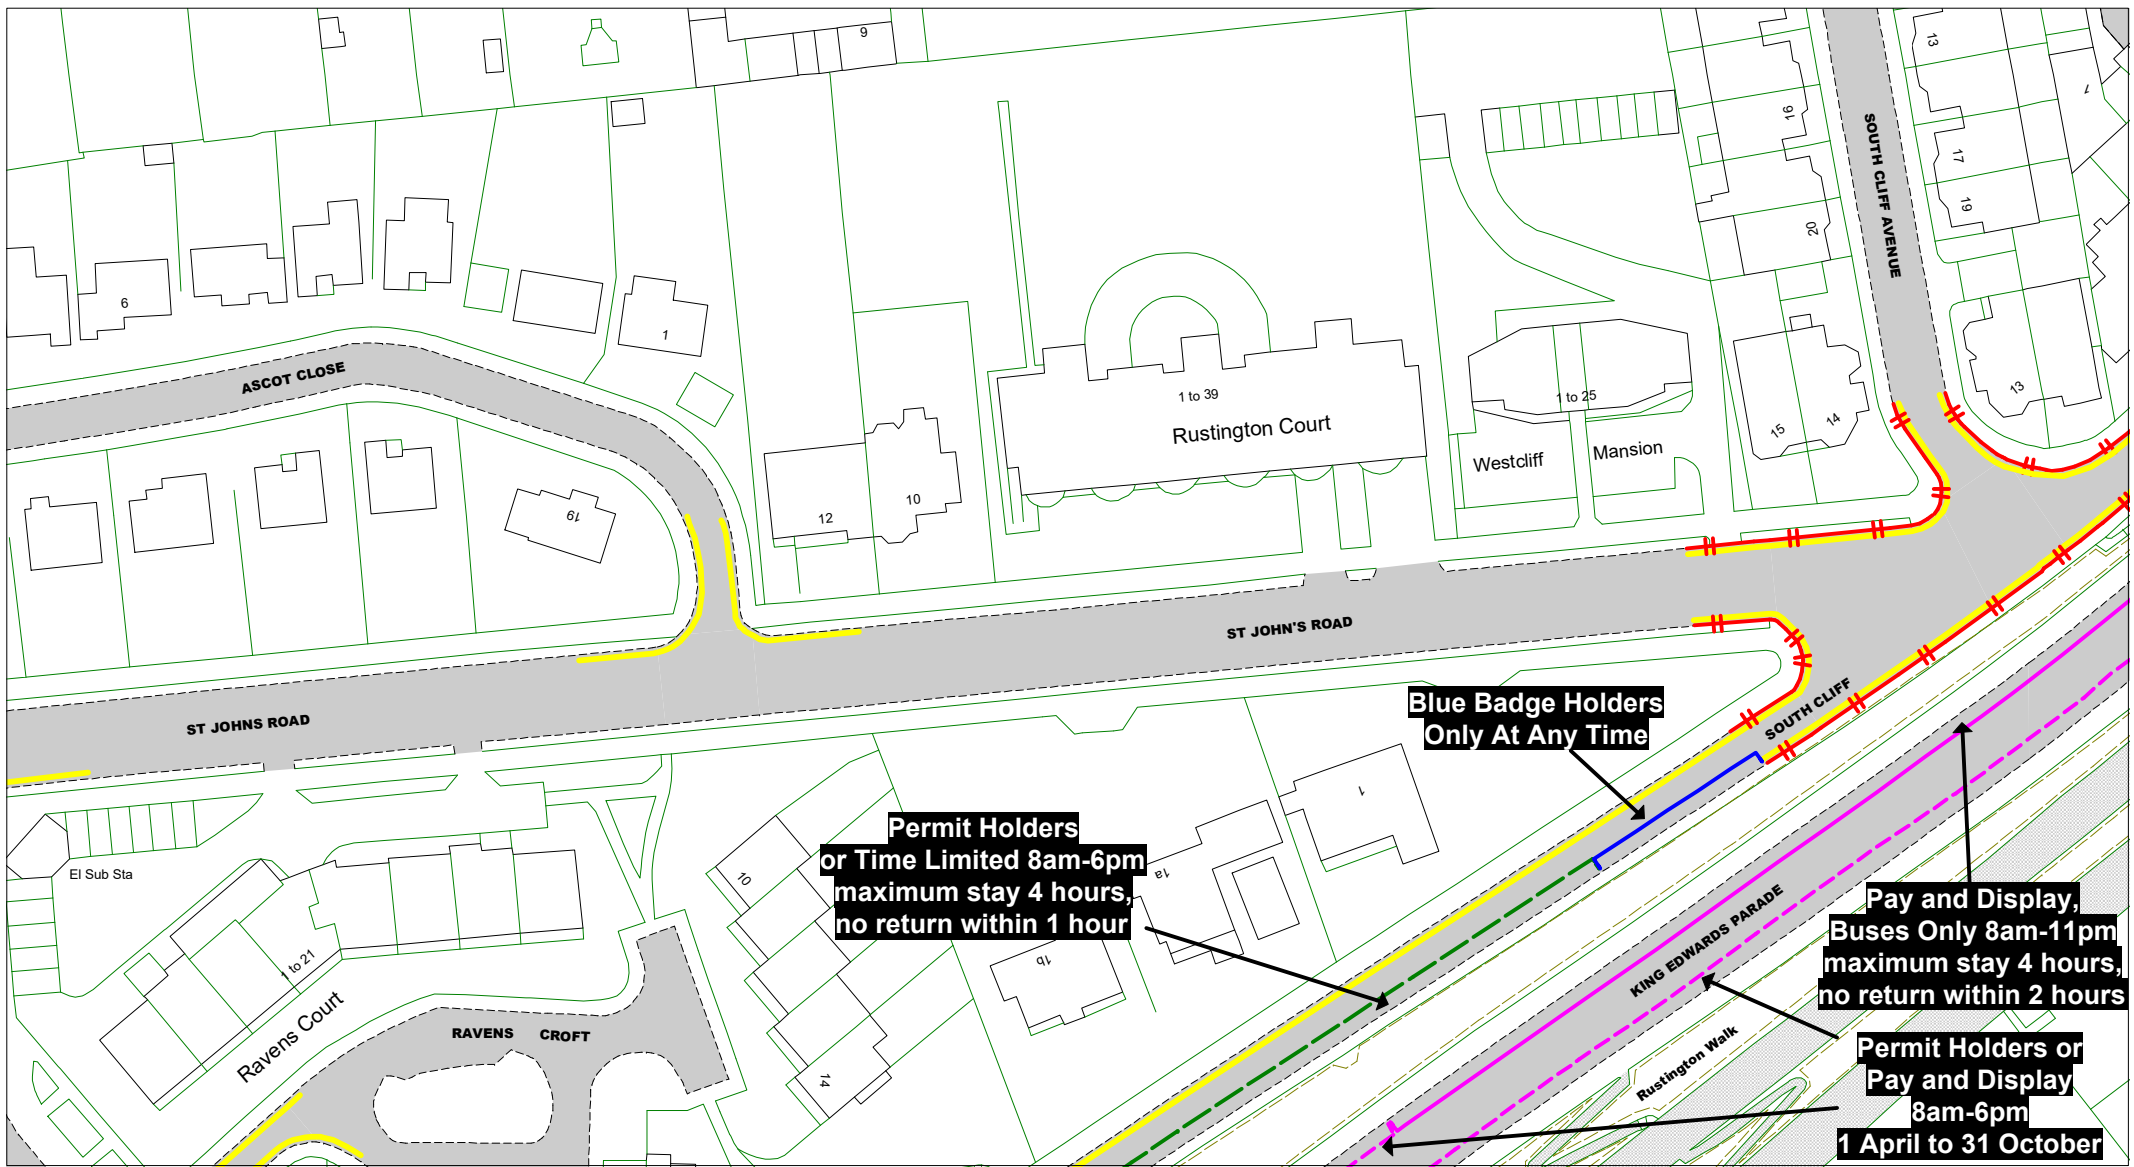

© Crown copyright. All rights reserved
East Sussex County Council
Licence No. 100019601 2020

East Sussex
County Council

The East Sussex (Eastbourne)
(Parking Places and Waiting, No
Stopping and Loading Restrictions)
Traffic Regulation Order 2021

Area TC

Key to Labels

- **ABCD** Proposed Permanent TRO restriction
- **ABCD** Non TRO item

Key to TRO Restriction Types

- No Waiting at Any Time
- No Waiting
- No Loading at Any Time
- No Loading
- Pay and Display
- Permit Holders Only
- Permit Holders or Pay and Display
- Resident Permit Holders Only
- Time Limited
- Permit Holders or Time Limited

- Disabled Badge Holders Only
- Ambulances Only
- Doctors Only
- Motorcycles Only
- Loading/ Unloading Only
- Taxi Only
- Loading/ Unloading Only and Taxi Only
- Bus Stop/ Stand Clearway
- Buses Only
- No Stopping on Footway or Verge
- No Stopping On Entrance Markings
- No Waiting Vehicles over 5 tonnes gross weight
- Pedestrian Crossing (controlled area)
- Pedestrian Crossing Point
- Bus Stop/ Stand Clearway

Key to Non TRO Items

Adjacent Map Tile

- ON176
- OO175
- OO177
- OP176

SCALE	1 : 1000
DATE	15/12/2020

Tile Ref: OO176
Revision: 0