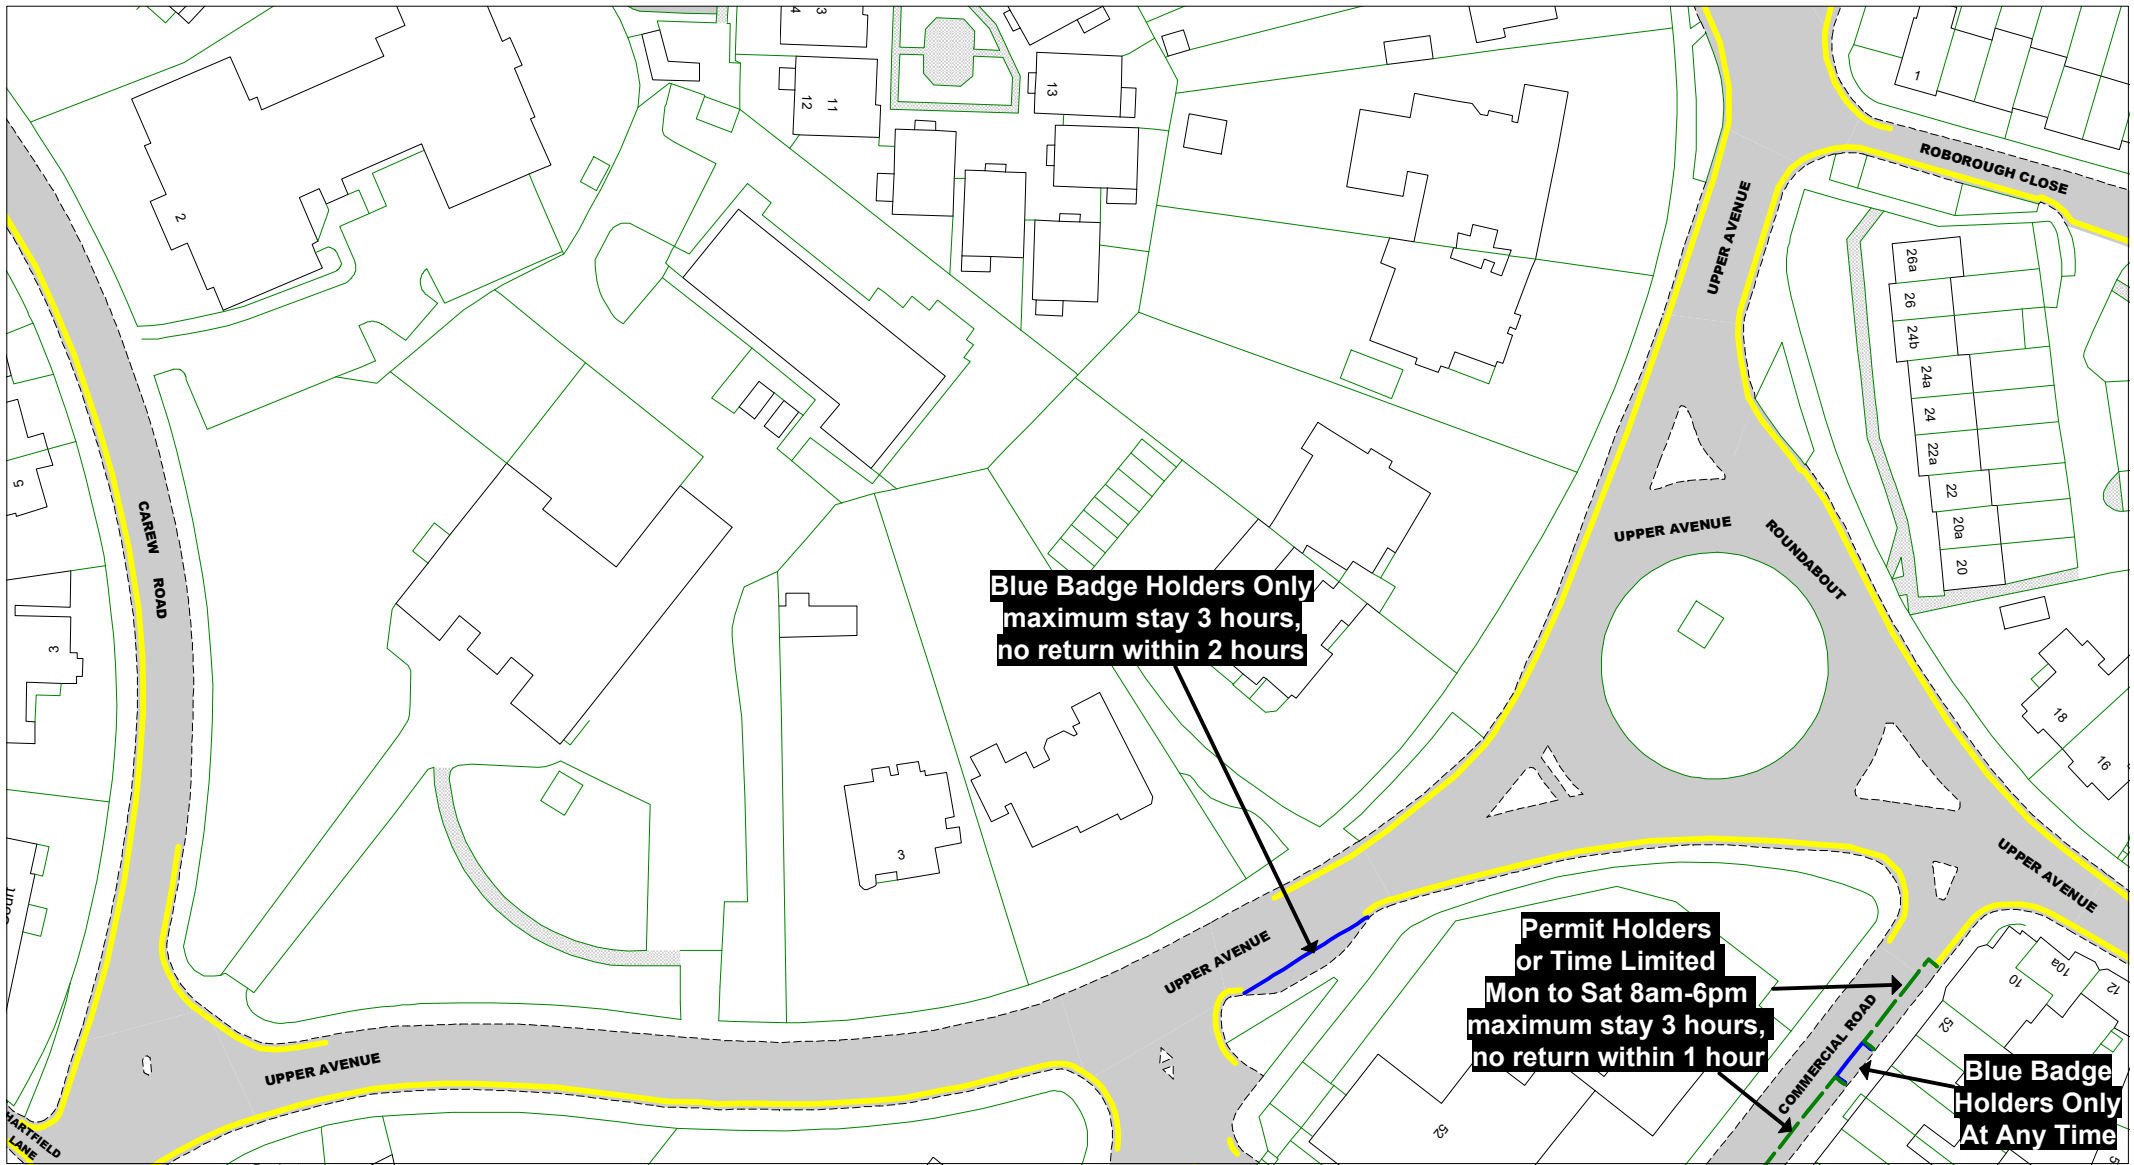

Key to Non TRO Items

- Pedestrian Crossing (controlled area)
- Pedestrian Crossing Point
- Bus Stop/ Stand Clearway

Adjacent Map Tile

- OC176**
- OD175**
- OD177**
- OE176**

SCALE	1 : 1000
DATE	15/12/2020
Tile Ref: OD176	
Revision: 0	