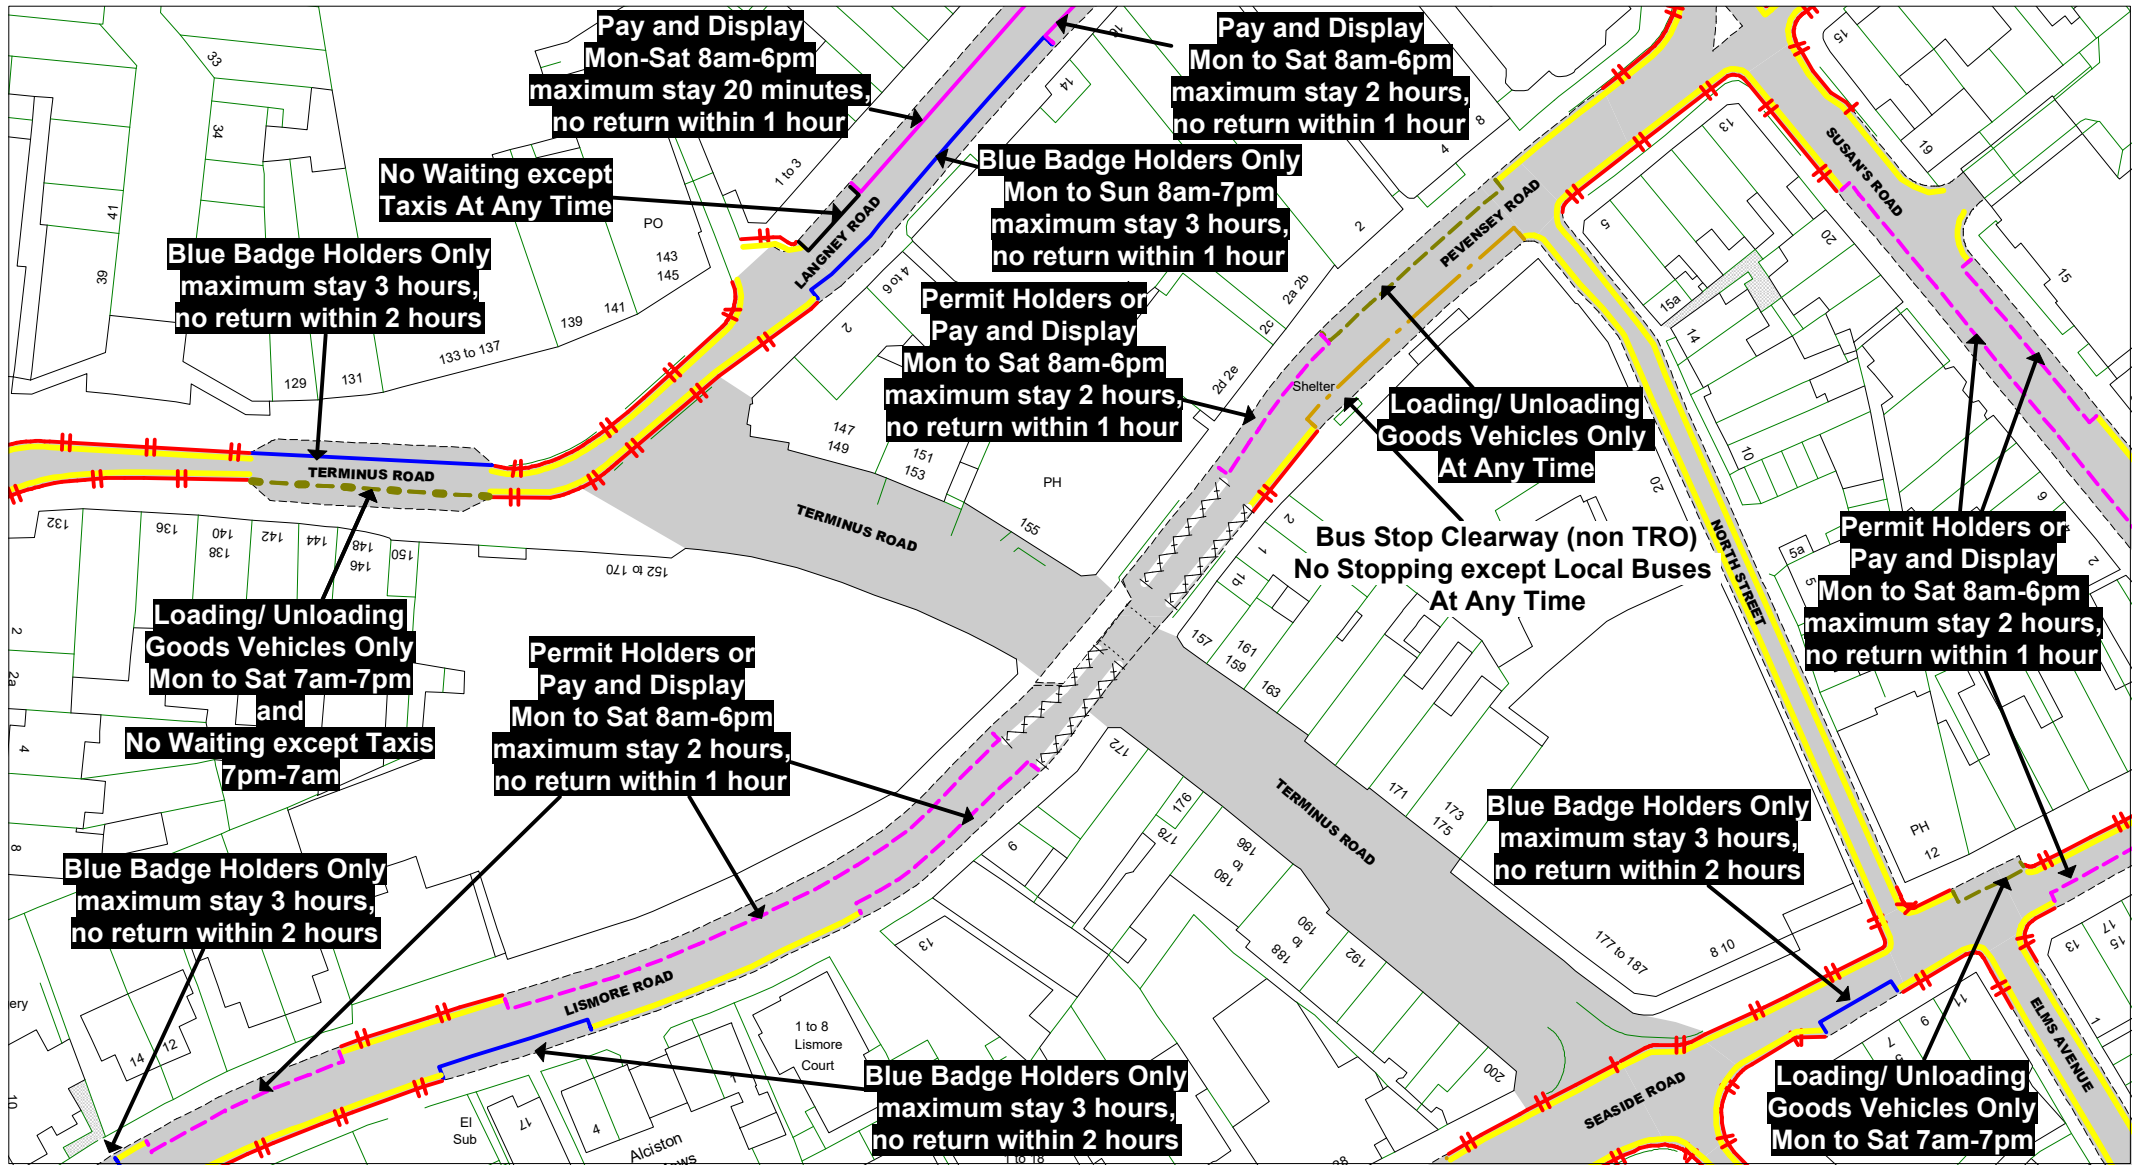

© Crown copyright. All rights reserved
East Sussex County Council
Licence No. 100019601 2020

East Sussex
County Council

The East Sussex (Eastbourne)
(Parking Places and Waiting, No
Stopping and Loading Restrictions)
Traffic Regulation Order 2021

Area TC

Key to Labels

- **ABCD** Proposed Permanent TRO restriction
- **ABCD** Non TRO item

Key to TRO Restriction Types

- No Waiting at Any Time
- No Waiting
- No Loading at Any Time
- No Loading
- Pay and Display
- Permit Holders Only
- Permit Holders or Pay and Display
- Resident Permit Holders Only
- Time Limited
- Permit Holders or Time Limited

- Disabled Badge Holders Only
- Ambulances Only
- Doctors Only
- Motorcycles Only
- Loading/ Unloading Only
- Taxi Only
- Loading/ Unloading Only and Taxi Only
- Bus Stop/ Stand Clearway
- Buses Only
- No Stopping on Footway or Verge

- No Stopping On Entrance Markings
- No Waiting Vehicles over 5 tonnes gross weight

Key to Non TRO Items

- Pedestrian Crossing (controlled area)
- Pedestrian Crossing Point
- Bus Stop/ Stand Clearway

Adjacent Map Tile

- **OG178**
- **OH177**
- **OH179**
- **OI178**

SCALE 1 : 1000
DATE 15/12/2020

Tile Ref: OH178
Revision: 0