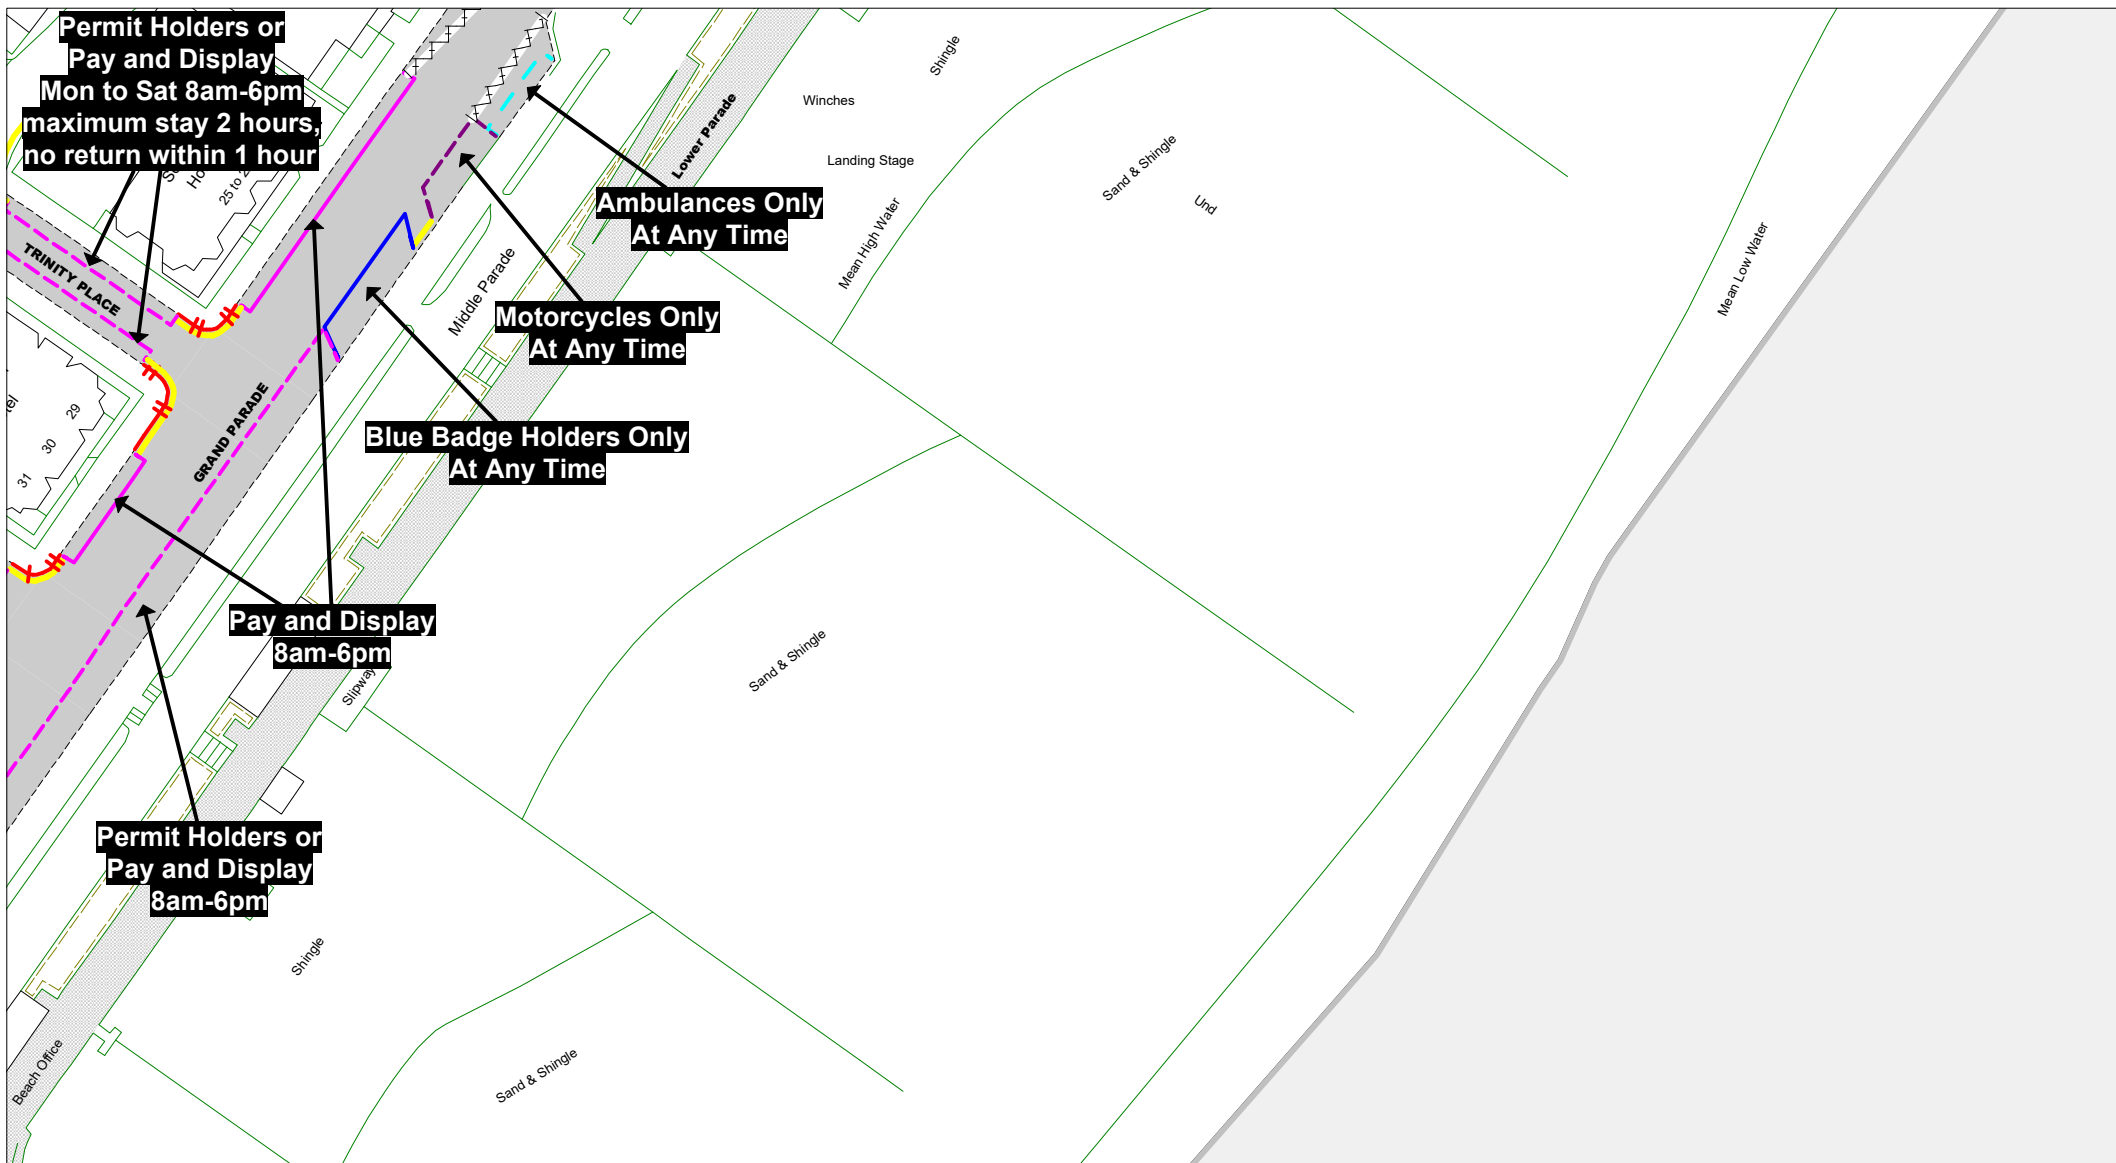

© Crown copyright. All rights reserved
East Sussex County Council
Licence No. 100019601 2020

East Sussex
County Council

The East Sussex (Eastbourne)
(Parking Places and Waiting, No
Stopping and Loading Restrictions)
Traffic Regulation Order 2021

Area TC

Key to Labels

- **ABCD** Proposed Permanent TRO restriction
- **ABCD** Non TRO item

Key to TRO Restriction Types

- No Waiting at Any Time
- No Waiting
- No Loading at Any Time
- No Loading
- Pay and Display
- Permit Holders Only
- Permit Holders or Pay and Display
- Resident Permit Holders Only
- Time Limited
- Permit Holders or Time Limited

- Disabled Badge Holders Only
- Ambulances Only
- Doctors Only
- Motorcycles Only
- Loading/ Unloading Only
- Taxi Only
- Loading/ Unloading Only and Taxi Only
- Bus Stop/ Stand Clearway
- Buses Only
- No Stopping on Footway or Verge
- No Stopping On Entrance Markings
- No Waiting Vehicles over 5 tonnes gross weight
- Pedestrian Crossing (controlled area)
- Pedestrian Crossing Point
- Bus Stop/ Stand Clearway

Key to Non TRO Items

Adjacent Map Tile

OJ179
OJ178

SCALE 1 : 1000
DATE 15/12/2020

Tile Ref: OJ179
Revision: 0