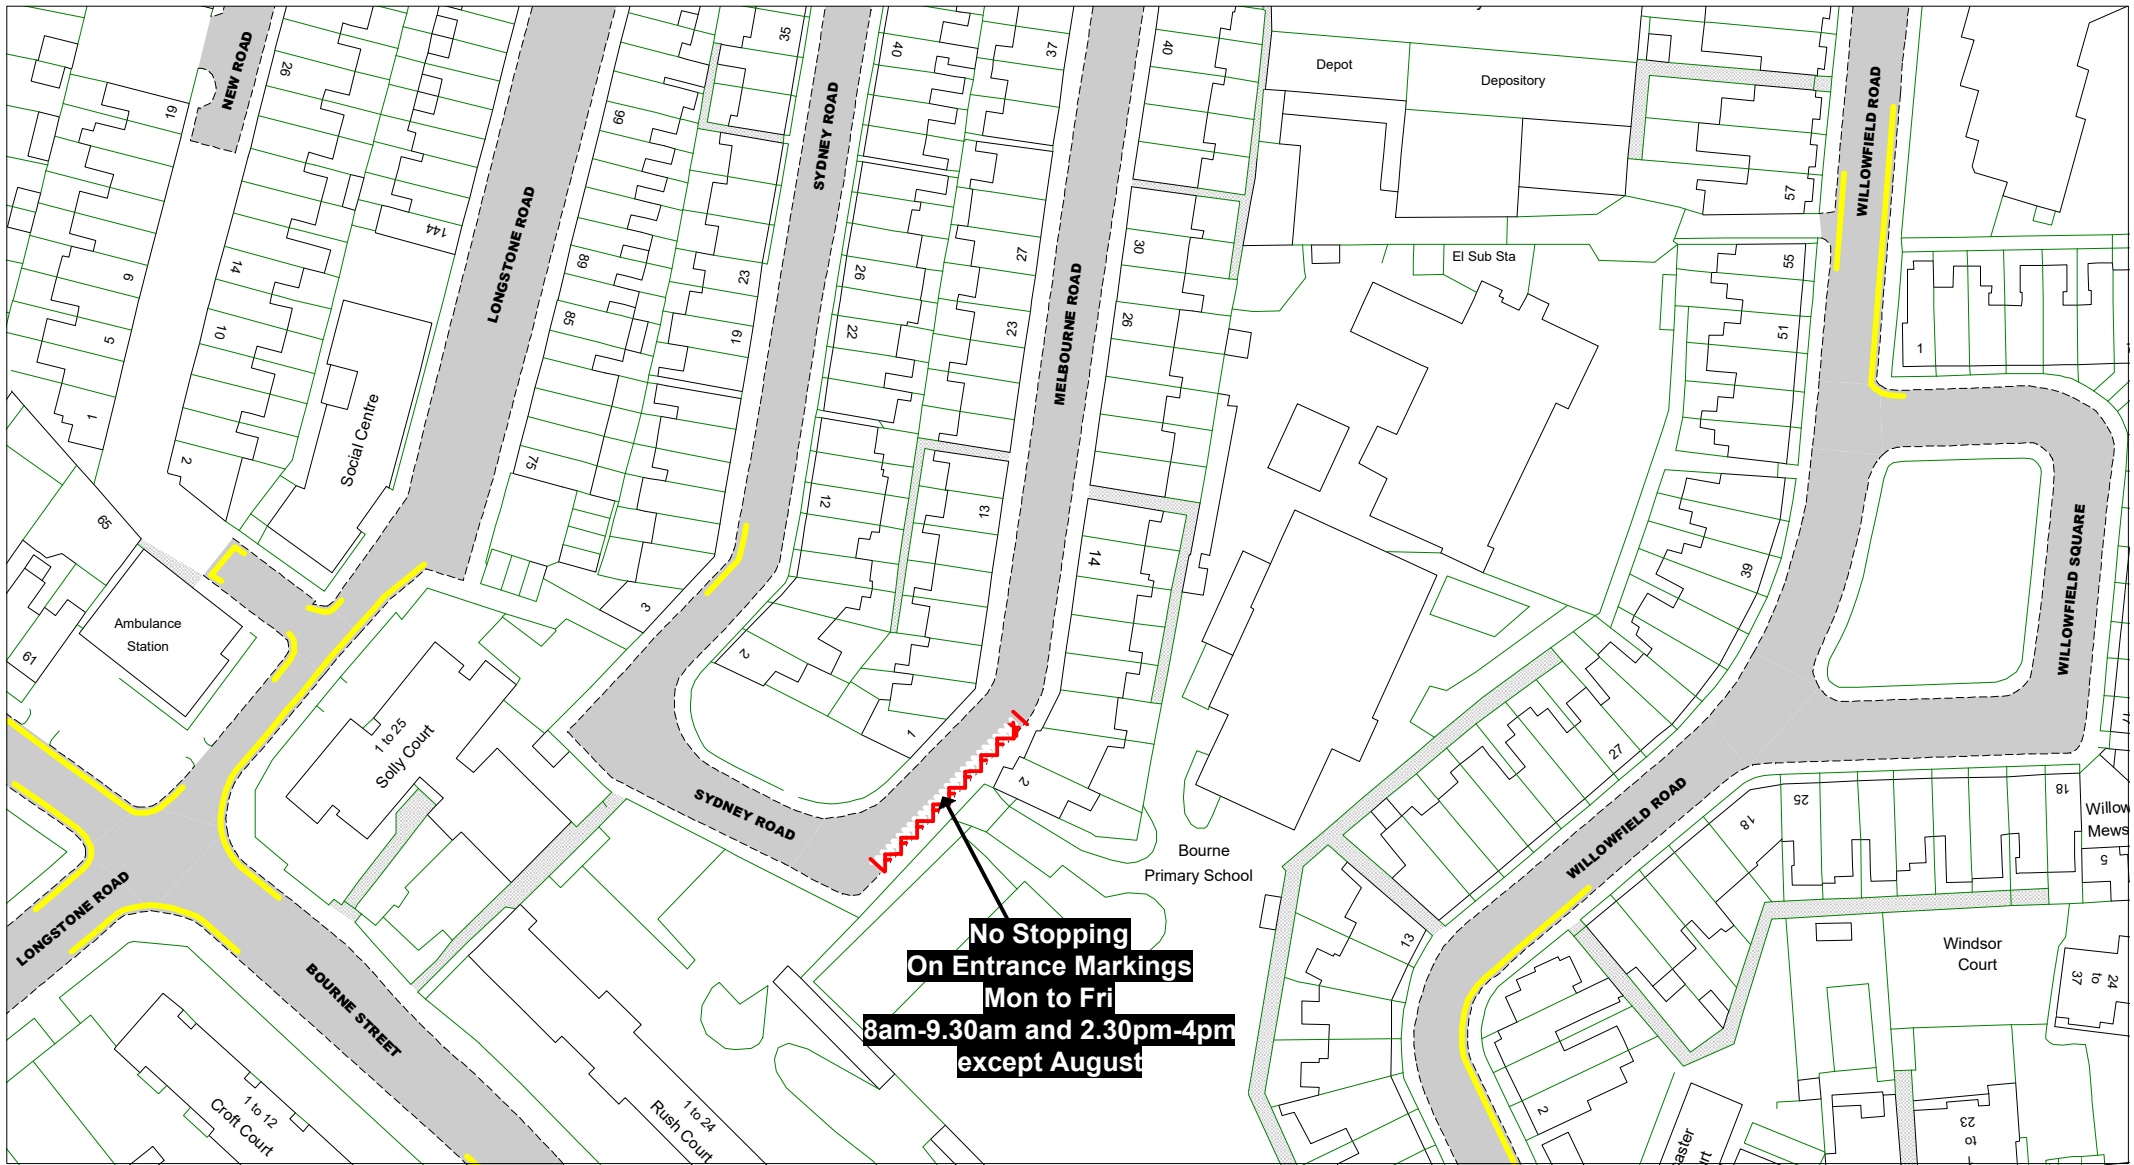

Key to Non TRO Items

Adjacent Map Tile

- OD178**
- OE177**
- OE179**
- OF178**

SCALE	1 : 1000
DATE	15/12/2020
Tile Ref: OE178	
Revision: 0	

**No Stopping
On Entrance Markings
Mon to Fri
8am-9.30am and 2.30pm-4pm
except August**