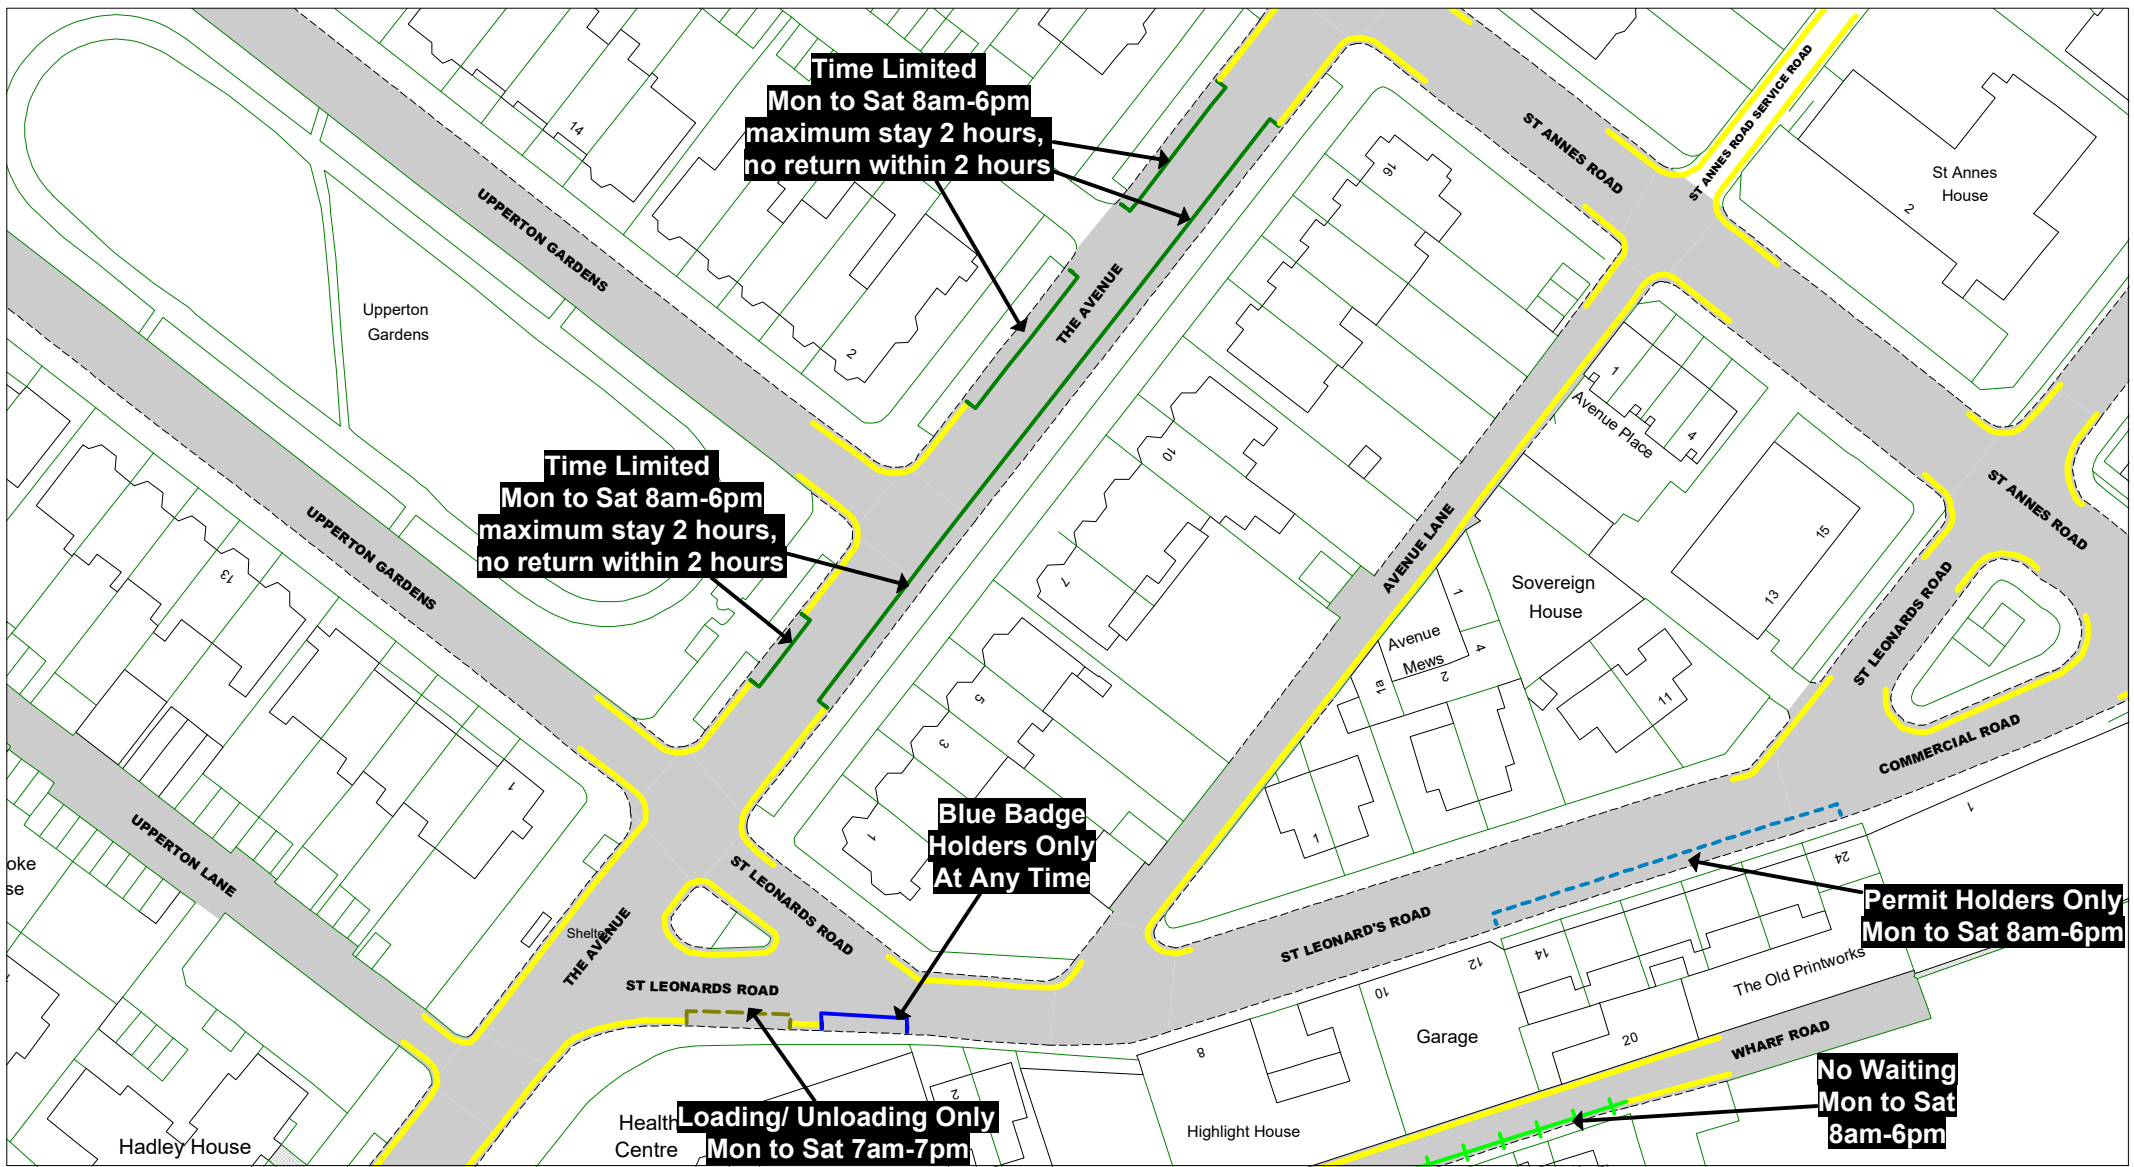

© Crown copyright. All rights reserved
East Sussex County Council
Licence No. 100019601 2020

The East Sussex (Eastbourne)
(Parking Places and Waiting, No
Stopping and Loading Restrictions)
Traffic Regulation Order 2021

Area TC

Key to Labels

- **ABCD** Proposed Permanent TRO restriction
- **ABCD** Non TRO item

Key to TRO Restriction Types

- No Waiting at Any Time
- No Waiting
- No Loading at Any Time
- No Loading
- Pay and Display
- Permit Holders Only
- Permit Holders or Pay and Display
- Resident Permit Holders Only
- Time Limited
- Permit Holders or Time Limited

- Disabled Badge Holders Only
- Ambulances Only
- Doctors Only
- Motorcycles Only
- Loading/ Unloading Only
- Taxi Only
- Loading/ Unloading Only and Taxi Only
- Bus Stop/ Stand Clearway
- Buses Only
- No Stopping on Footway or Verge

- No Stopping On Entrance Markings
- No Waiting Vehicles over 5 tonnes gross weight

Key to Non TRO Items

- Pedestrian Crossing (controlled area)
- Pedestrian Crossing Point
- Bus Stop/ Stand Clearway

Adjacent Map Tile

- **OE176**
- **OF175**
- **OF177**
- **OG176**

SCALE	1 : 1000
DATE	15/12/2020

Tile Ref: OF176
Revision: 0