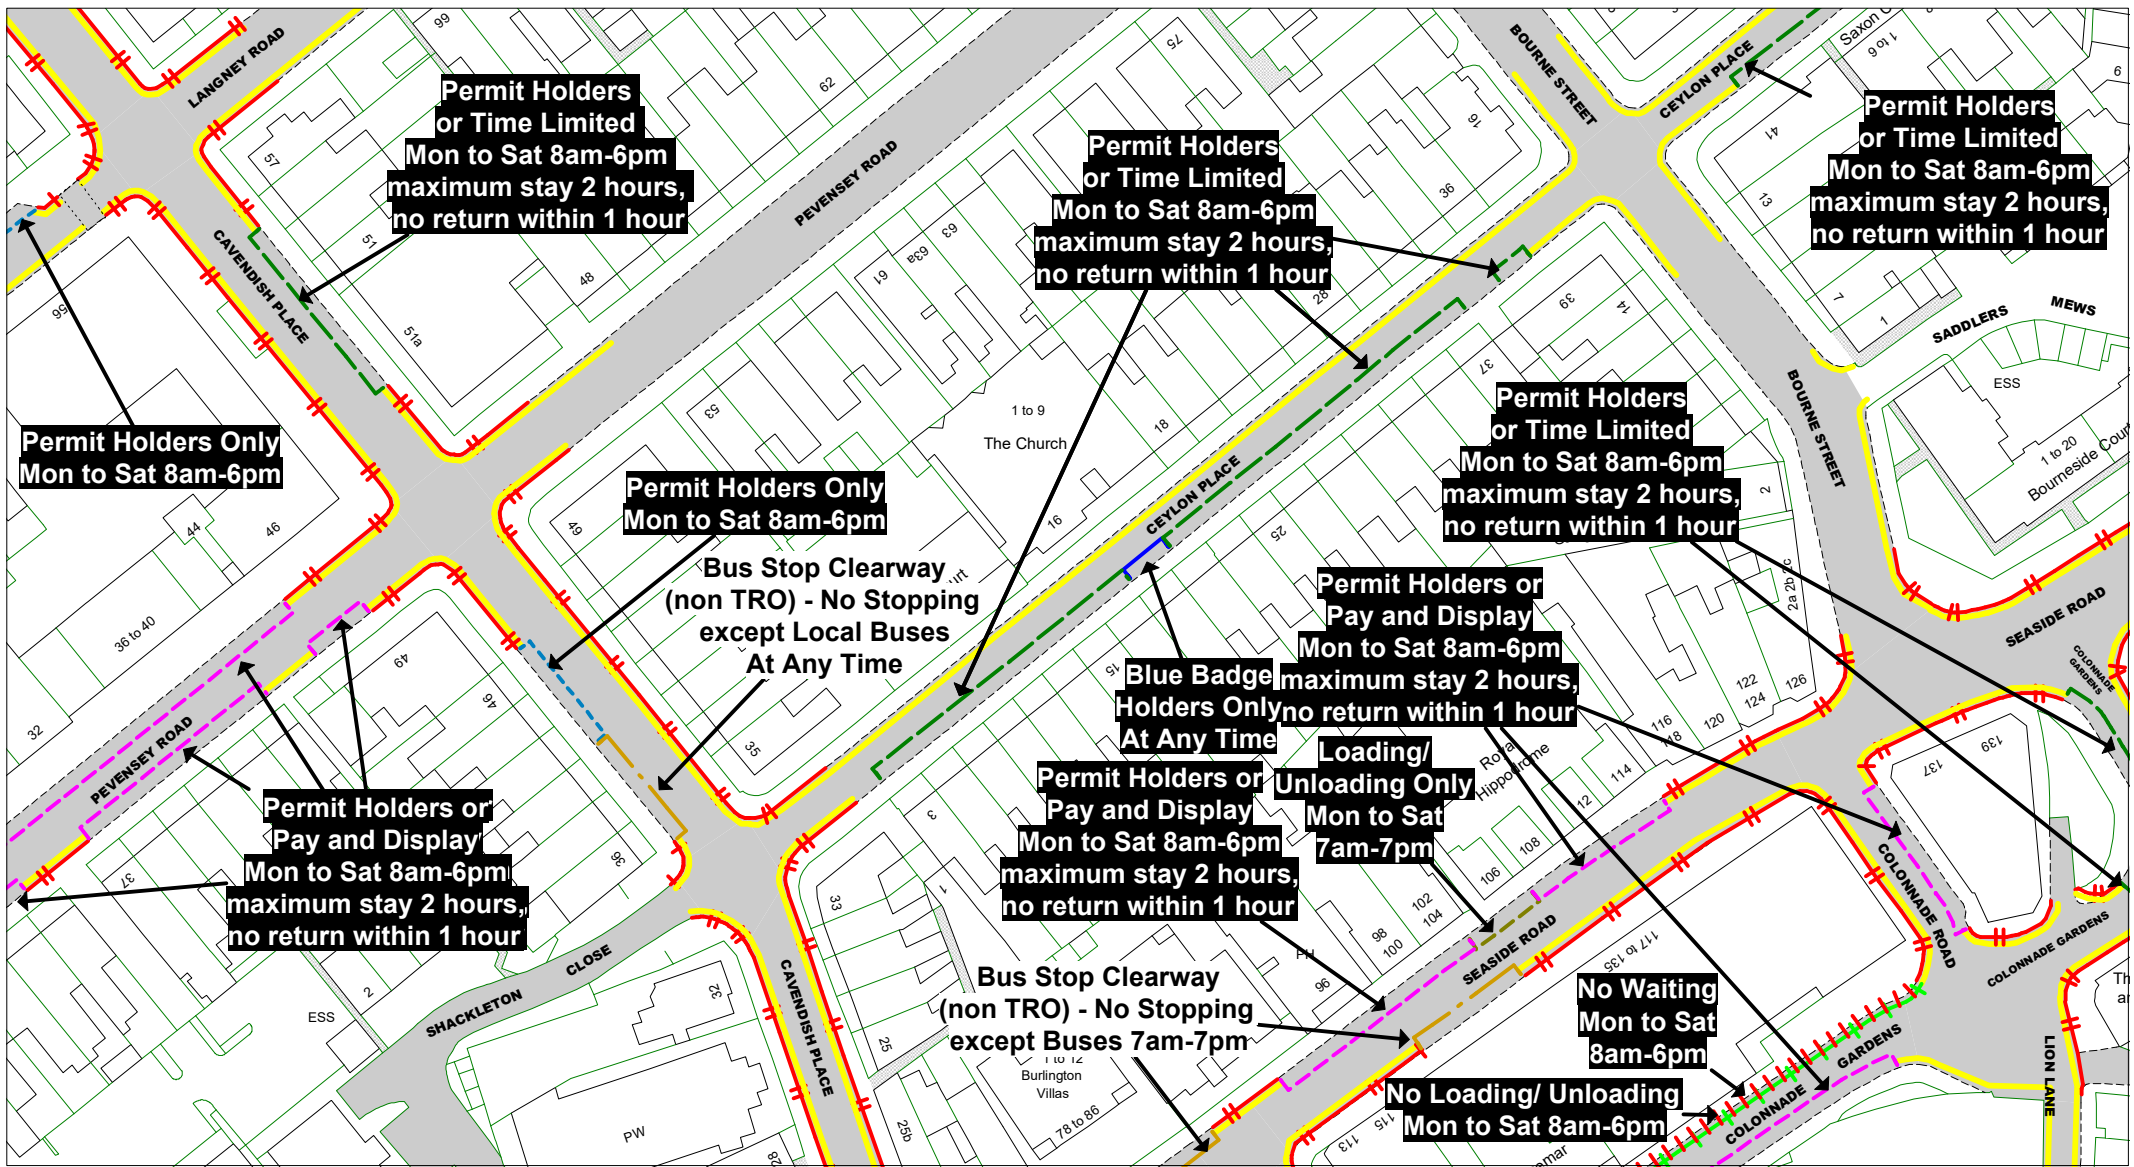

Key to Non TRO Items

- Pedestrian Crossing (controlled area)
- Pedestrian Crossing Point
- Bus Stop/ Stand Clearway

Adjacent Map Tile

- OF178**
- OG177**
- OG179**
- OH178**

SCALE	1 : 1000
DATE	15/12/2020
Tile Ref: OG178	
Revision: 0	