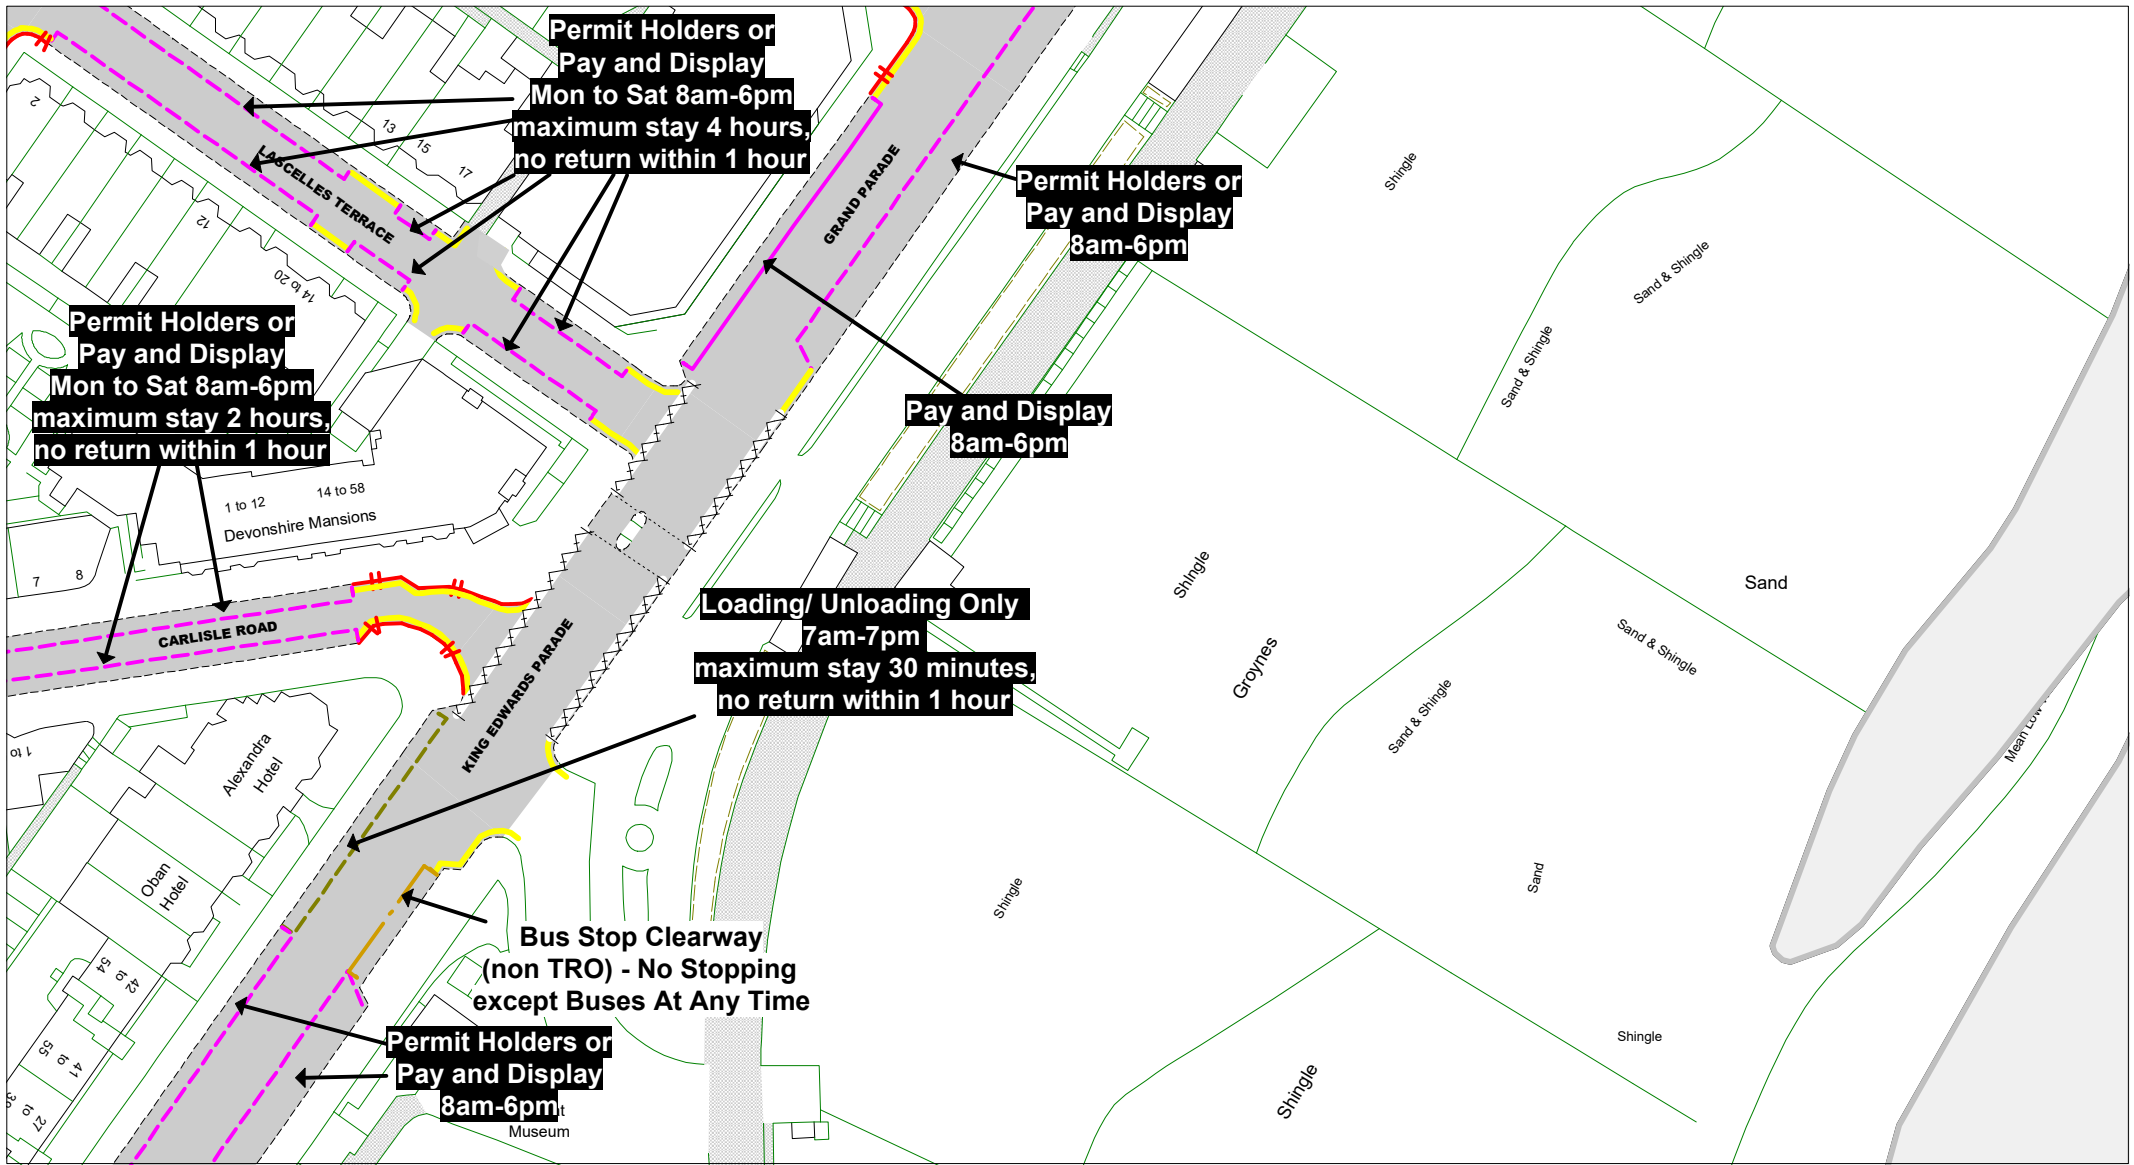

Key to Non TRO Items

- Pedestrian Crossing (controlled area)
- Pedestrian Crossing Point
- Bus Stop/ Stand Clearway

Adjacent Map Tile

- OK177**
- OL176**
- OL178**
- OM177**

SCALE	1 : 1000
DATE	15/12/2020
Tile Ref: OL177	
Revision: 0	