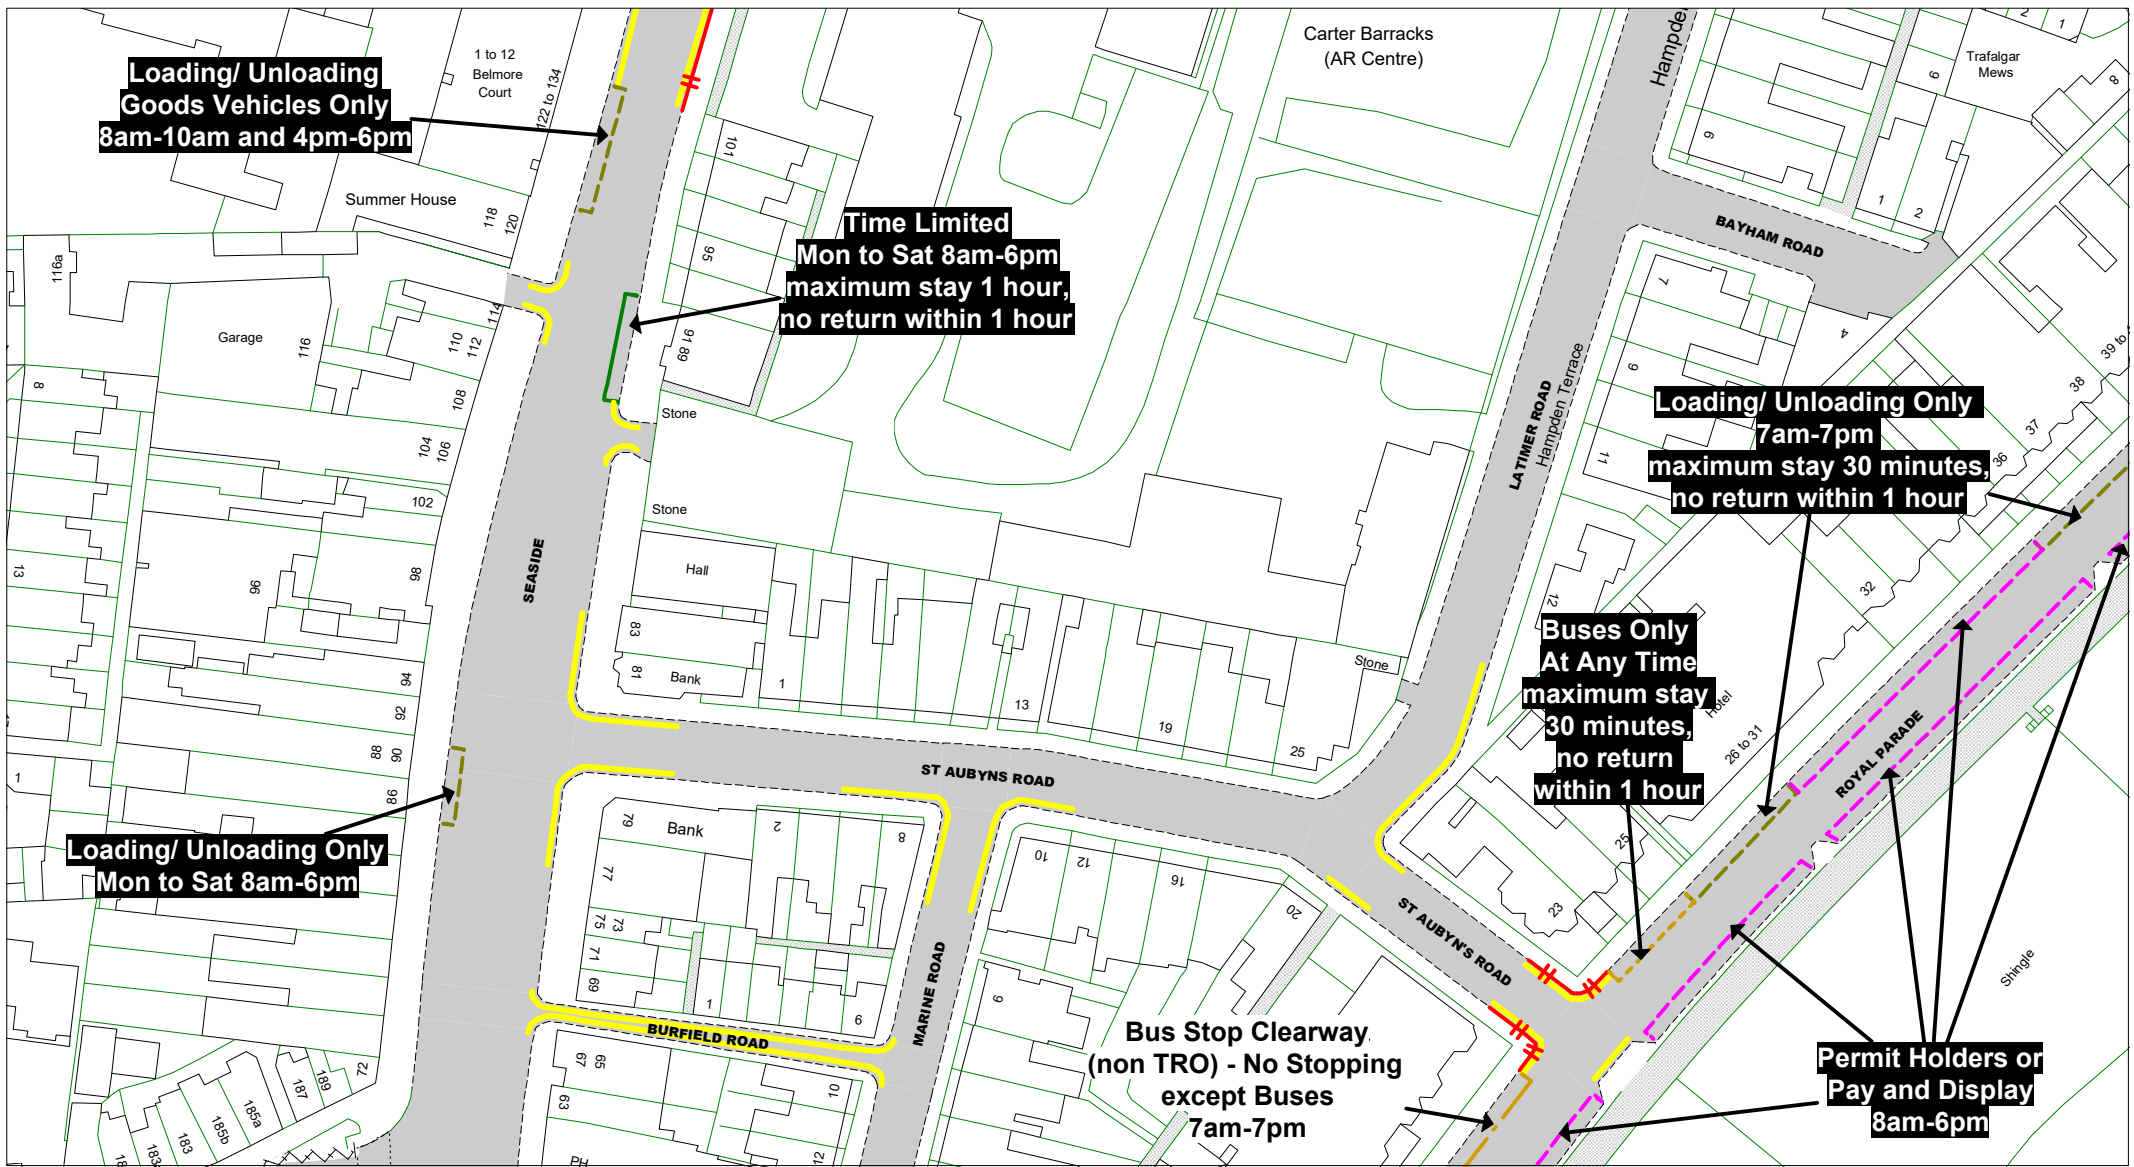

© Crown copyright. All rights reserved
East Sussex County Council
Licence No. 100019601 2020

The East Sussex (Eastbourne)
(Parking Places and Waiting, No
Stopping and Loading Restrictions)
Traffic Regulation Order 2021

Area TC

Key to Labels

- **ABCD** Proposed Permanent TRO restriction
- **ABCD** Non TRO item

Key to TRO Restriction Types

- No Waiting at Any Time
- No Waiting
- No Loading at Any Time
- No Loading
- Pay and Display
- Permit Holders Only
- Permit Holders or Pay and Display
- Resident Permit Holders Only
- Time Limited
- Permit Holders or Time Limited

- Disabled Badge Holders Only
- Ambulances Only
- Doctors Only
- Motorcycles Only
- Loading/ Unloading Only
- Taxi Only
- Loading/ Unloading Only and Taxi Only
- Bus Stop/ Stand Clearway
- Buses Only
- No Stopping on Footway or Verge
- No Stopping On Entrance Markings
- No Waiting Vehicles over 5 tonnes gross weight
- Pedestrian Crossing (controlled area)
- Pedestrian Crossing Point
- Bus Stop/ Stand Clearway

Key to Non TRO Items

Adjacent Map Tile

- **OD180**
- **OE179**
- **OE181**
- **OF180**

SCALE 1 : 1000
DATE 15/12/2020

Tile Ref: OE180
Revision: 0