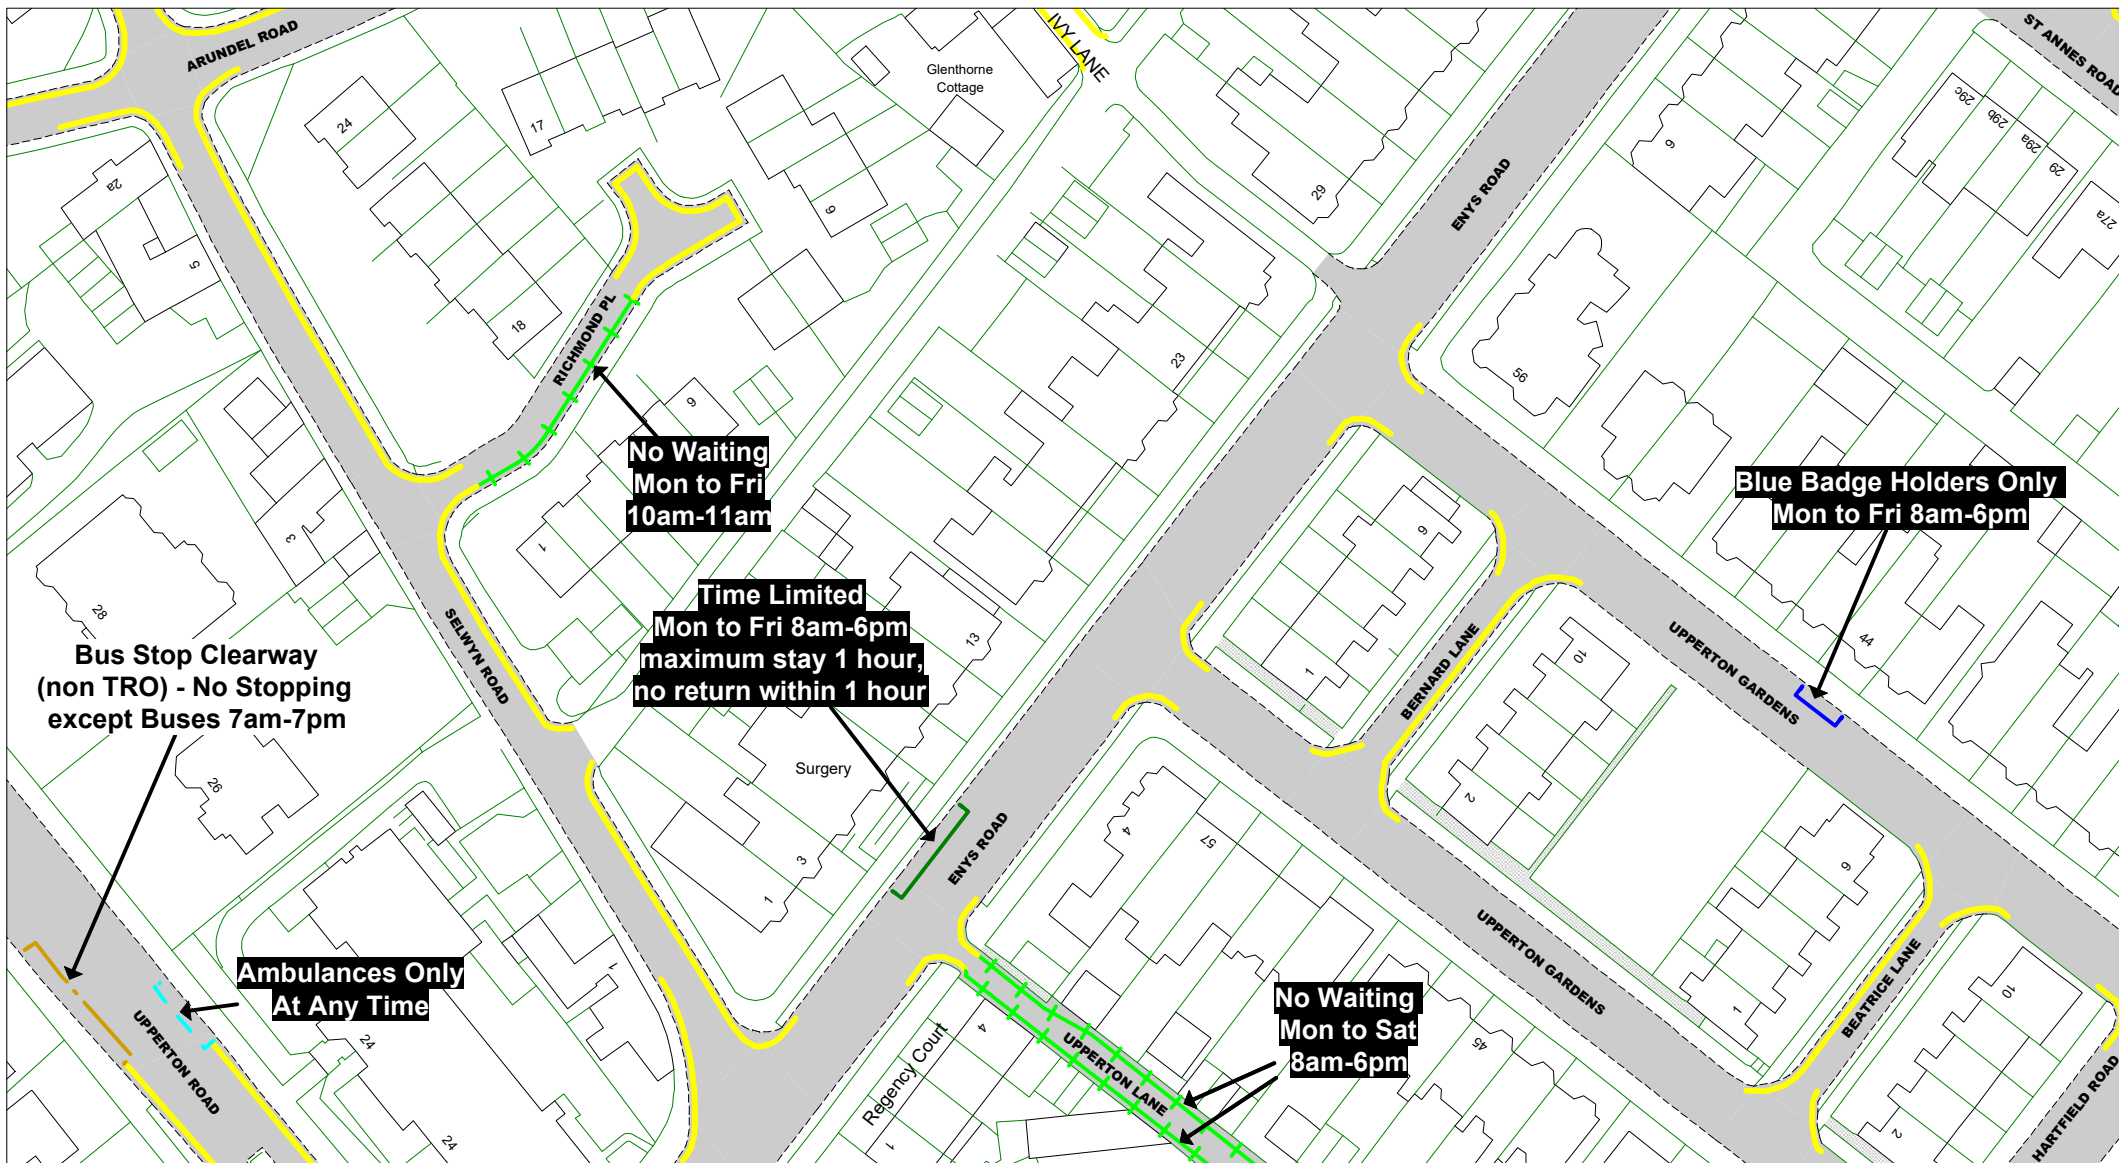

Key to Non TRO Items

Adjacent Map Tile

- OC181**
- OD180**
- OE181**

SCALE	1 : 1000
DATE	15/12/2020

Tile Ref: OD181
Revision: 0

© Crown copyright. All rights reserved
East Sussex County Council
Licence No. 100019601 2020