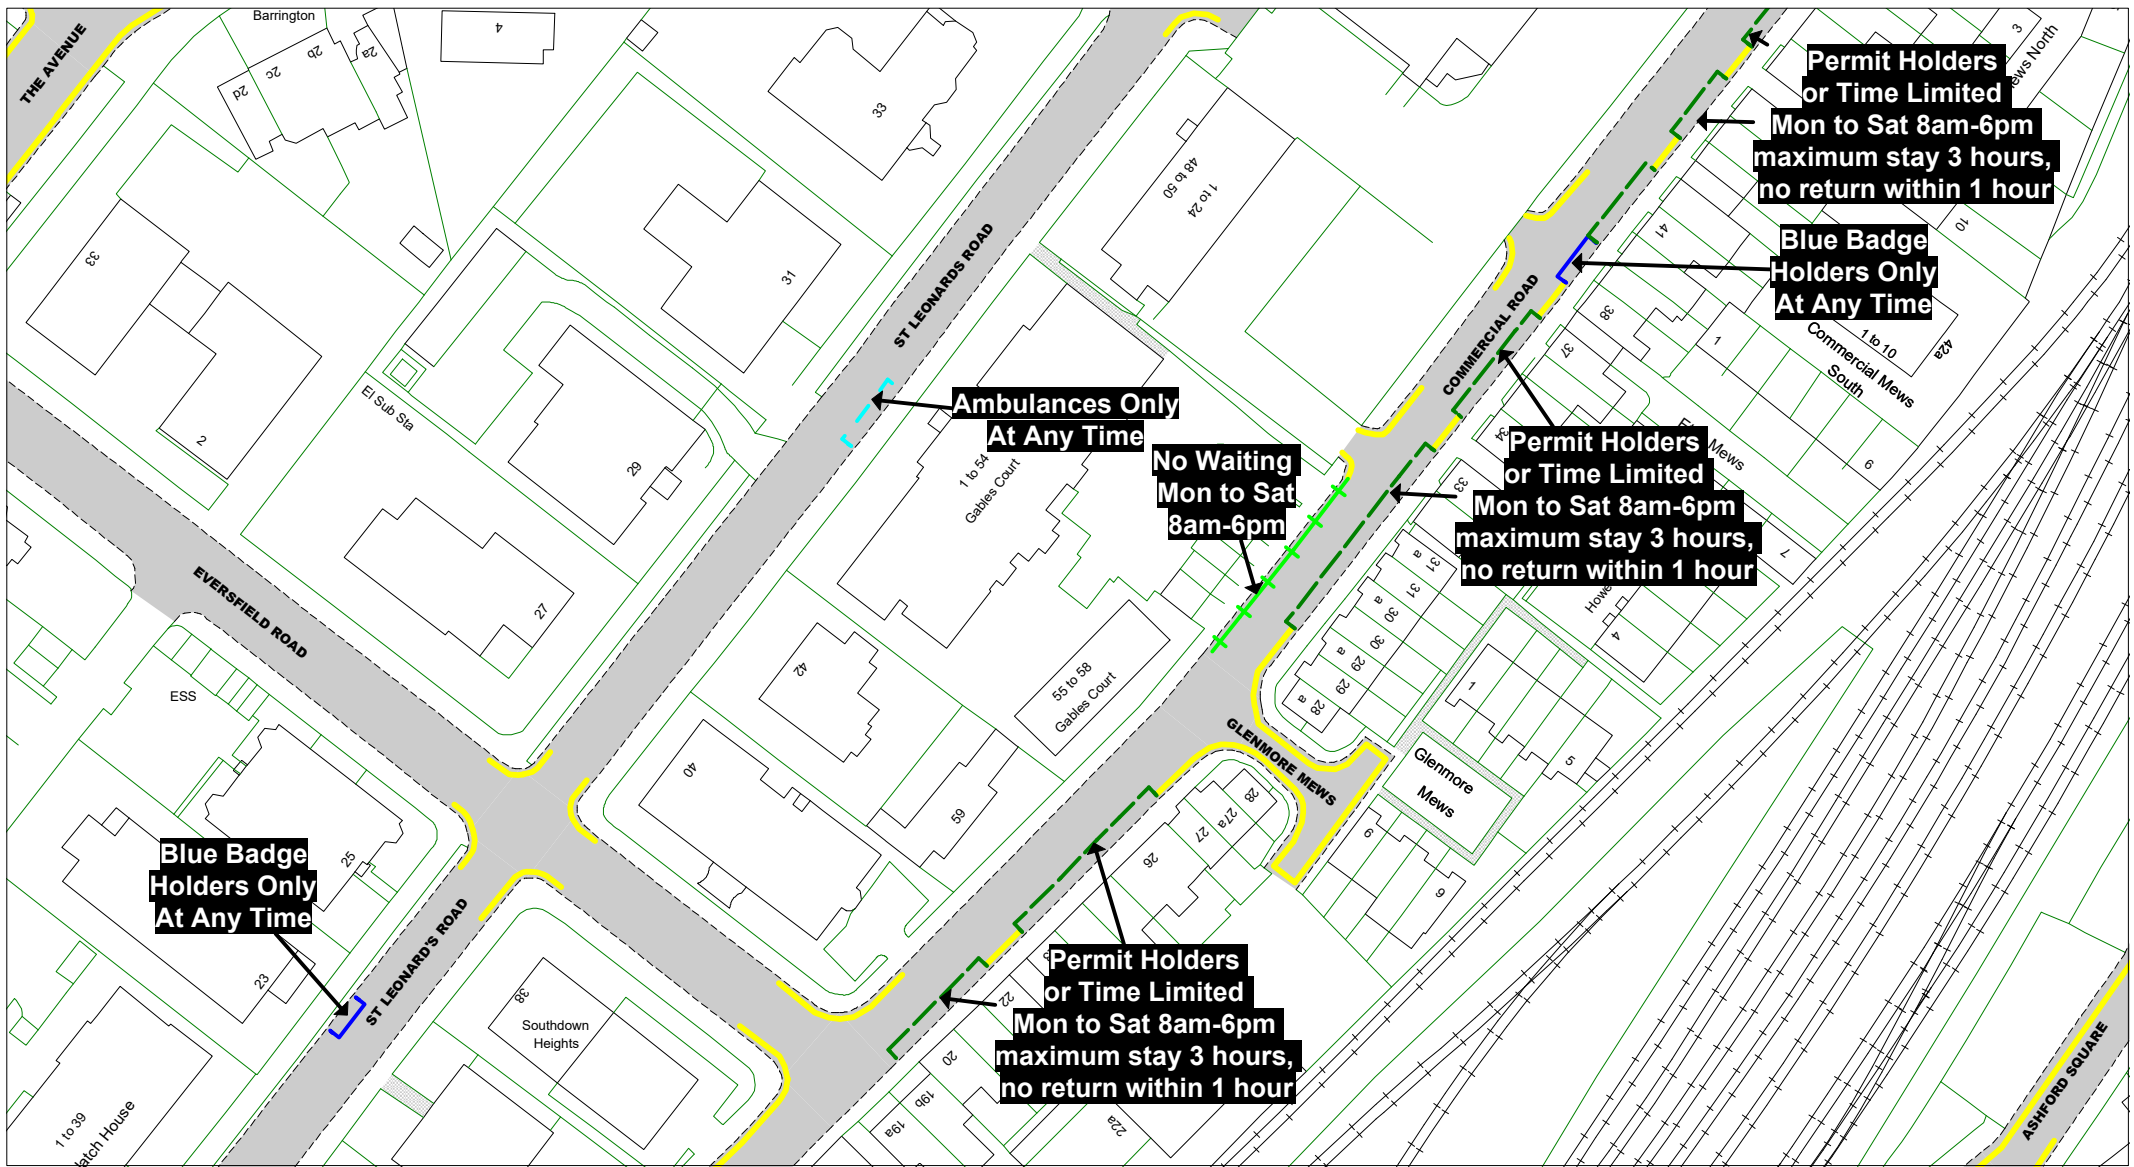

© Crown copyright. All rights reserved
East Sussex County Council
Licence No. 100019601 2020

The East Sussex (Eastbourne)
(Parking Places and Waiting, No
Stopping and Loading Restrictions)
Traffic Regulation Order 2021

Area TC

Key to Labels

- **ABCD** Proposed Permanent TRO restriction
- **ABCD** Non TRO item

Key to TRO Restriction Types

- No Waiting at Any Time
- No Waiting
- No Loading at Any Time
- No Loading
- Pay and Display
- Permit Holders Only
- Permit Holders or Pay and Display
- Resident Permit Holders Only
- Time Limited
- Permit Holders or Time Limited

- Disabled Badge Holders Only
- Ambulances Only
- Doctors Only
- Motorcycles Only
- Loading/ Unloading Only
- Taxi Only
- Loading/ Unloading Only and Taxi Only
- Bus Stop/ Stand Clearway
- Buses Only
- No Stopping on Footway or Verge
- No Stopping On Entrance Markings
- No Waiting Vehicles over 5 tonnes gross weight
- Key to Non TRO Items
- Pedestrian Crossing (controlled area)
- Pedestrian Crossing Point
- Bus Stop/ Stand Clearway

Adjacent Map Tile

- OD177
- OE176
- OE178
- OF177

SCALE	1 : 1000
DATE	15/12/2020
Tile Ref: OE177	
Revision: 0