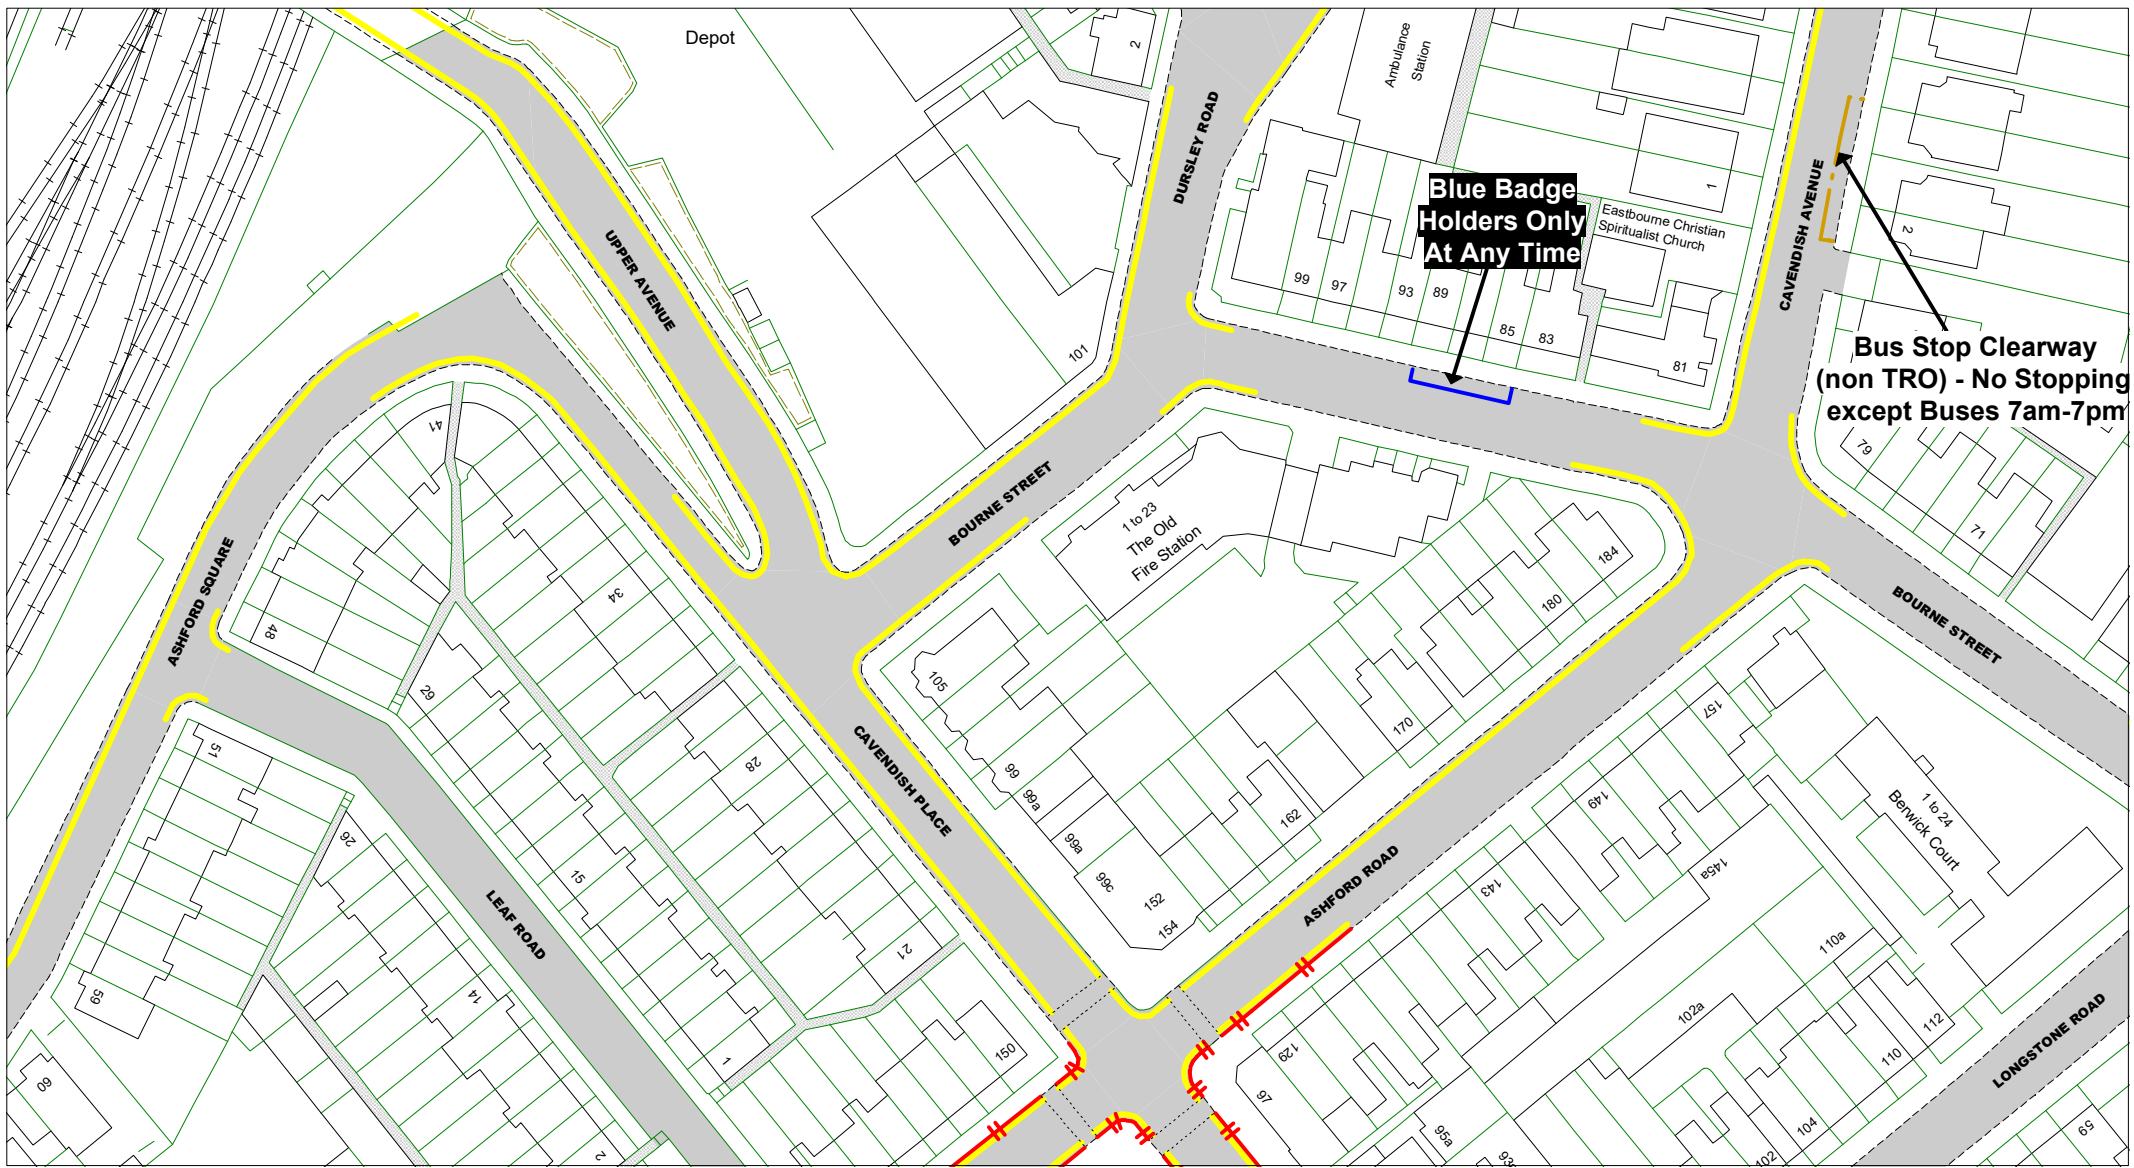

© Crown copyright. All rights reserved
East Sussex County Council
Licence No. 100019601 2020

East Sussex
County Council

The East Sussex (Eastbourne)
(Parking Places and Waiting, No
Stopping and Loading Restrictions)
Traffic Regulation Order 2021

Area TC

Key to Labels

- **ABCD** Proposed Permanent TRO restriction
- **ABCD** Non TRO item

Key to TRO Restriction Types

- No Waiting at Any Time
- No Waiting
- No Loading at Any Time
- No Loading
- Pay and Display
- Permit Holders Only
- Permit Holders or Pay and Display
- Resident Permit Holders Only
- Time Limited
- Permit Holders or Time Limited

- Disabled Badge Holders Only
- Ambulances Only
- Doctors Only
- Motorcycles Only
- Loading/ Unloading Only
- Taxi Only
- Loading/ Unloading Only and Taxi Only
- Bus Stop/ Stand Clearway
- Buses Only
- No Stopping on Footway or Verge
- No Stopping On Entrance Markings
- No Waiting Vehicles over 5 tonnes gross weight
- Pedestrian Crossing (controlled area)
- Pedestrian Crossing Point
- Bus Stop/ Stand Clearway

Key to Non TRO Items

Adjacent Map Tile

- **OD178**
- **OE177**
- **OE179**
- **OF178**

SCALE	1 : 1000
DATE	15/12/2020
Tile Ref: OE178	
Revision: 0