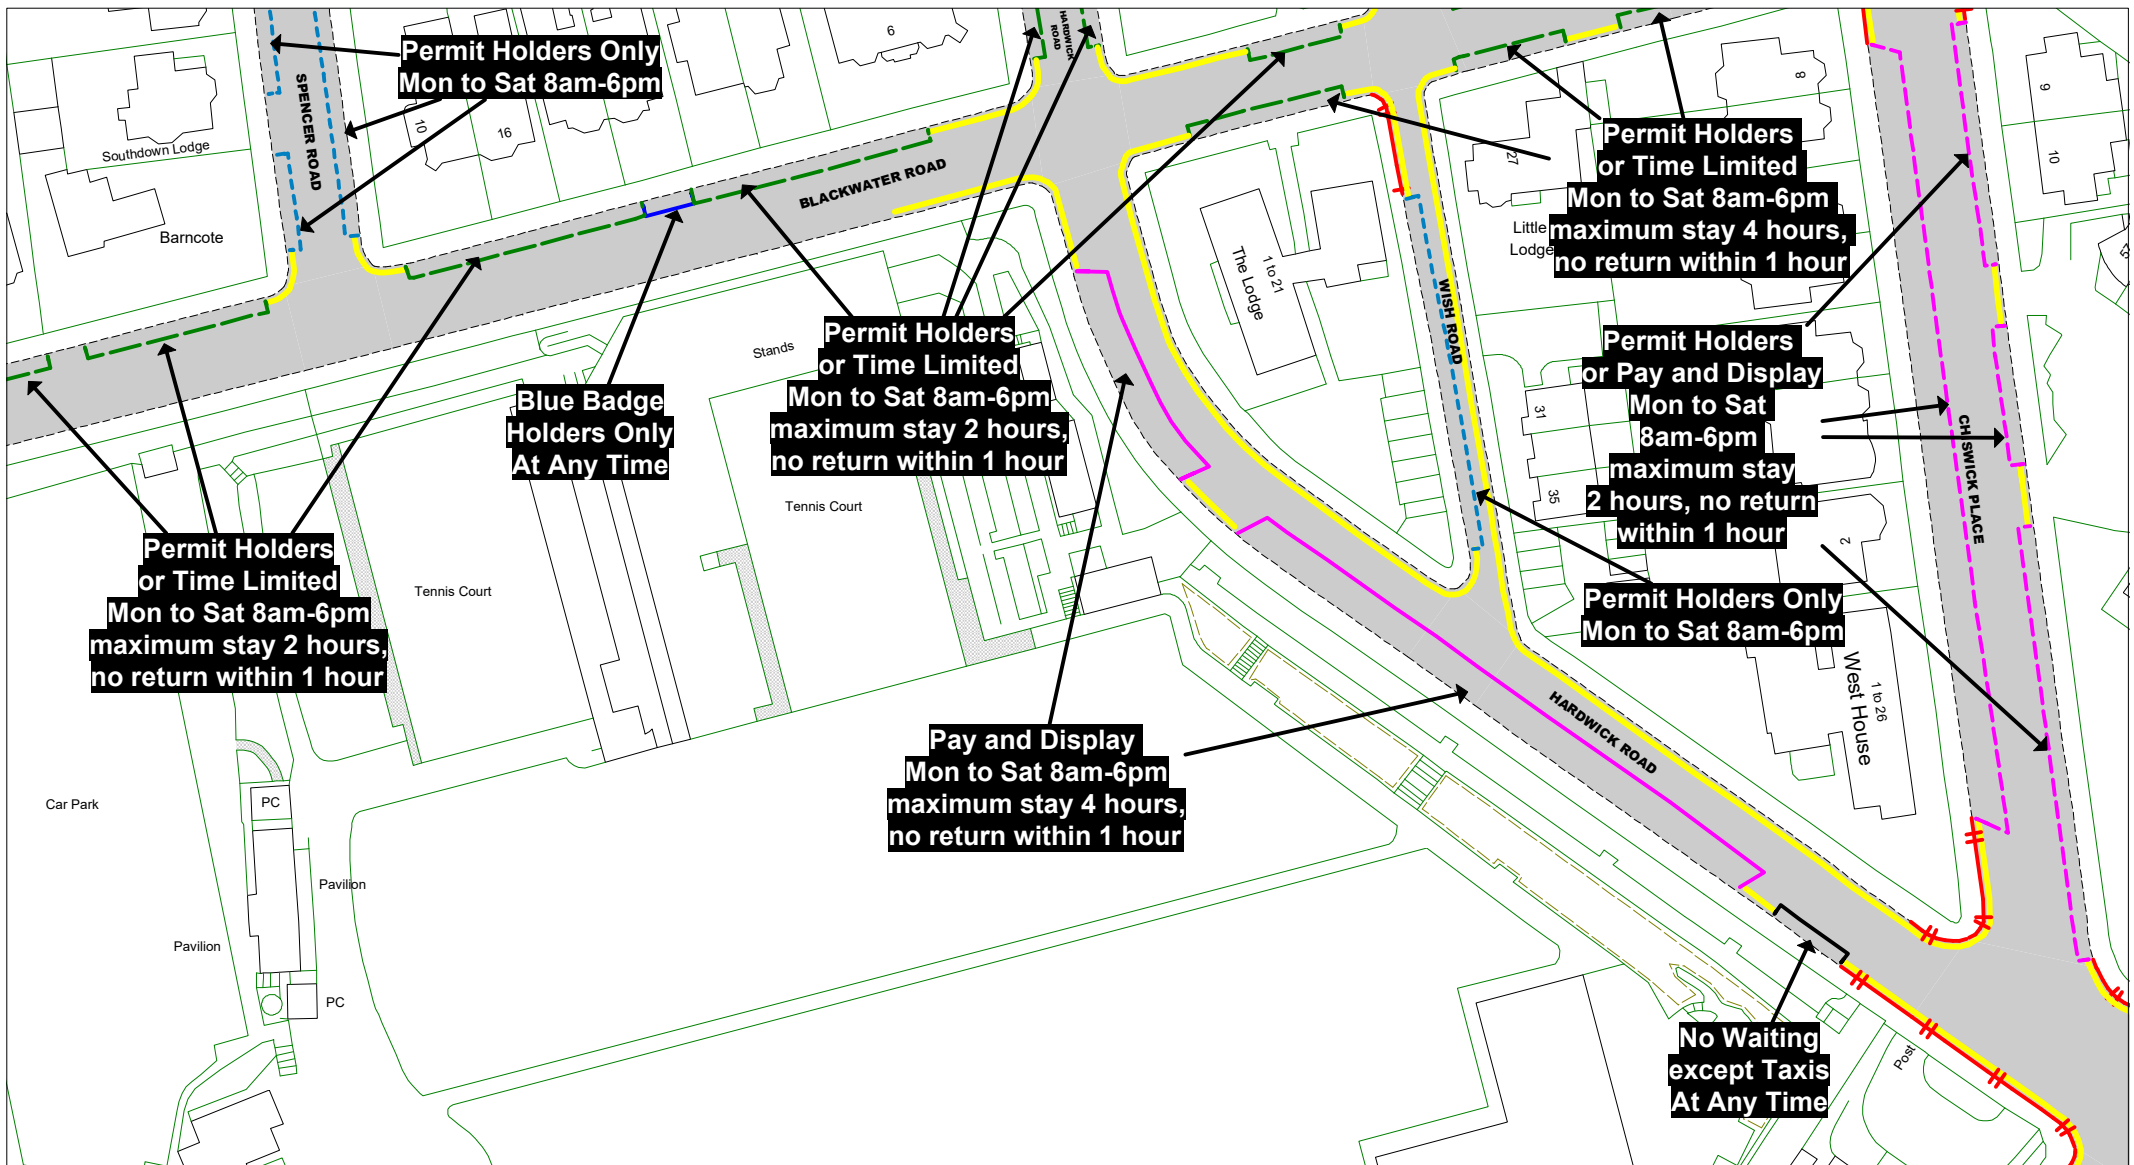

© Crown copyright. All rights reserved
East Sussex County Council
Licence No. 100019601 2020

East Sussex
County Council

The East Sussex (Eastbourne)
(Parking Places and Waiting, No
Stopping and Loading Restrictions)
Traffic Regulation Order 2021

Area TC

Key to Labels

- **ABCD** Proposed Permanent TRO restriction
- **ABCD** Non TRO item

Key to TRO Restriction Types

- No Waiting at Any Time
- No Waiting
- No Loading at Any Time
- No Loading
- Pay and Display
- Permit Holders Only
- Permit Holders or Pay and Display
- Resident Permit Holders Only
- Time Limited
- Permit Holders or Time Limited

- Disabled Badge Holders Only
- Ambulances Only
- Doctors Only
- Motorcycles Only
- Loading/ Unloading Only
- Taxi Only
- Loading/ Unloading Only and Taxi Only
- Bus Stop/ Stand Clearway
- Buses Only
- No Stopping on Footway or Verge
- No Stopping On Entrance Markings
- No Waiting Vehicles over 5 tonnes gross weight
- Pedestrian Crossing (controlled area)
- Pedestrian Crossing Point
- Bus Stop/ Stand Clearway

Key to Non TRO Items

Adjacent Map Tile

- **OJ177**
- **OK176**
- **OK178**
- **OL177**

SCALE	1 : 1000
DATE	15/12/2020
Tile Ref: OK177	
Revision: 0