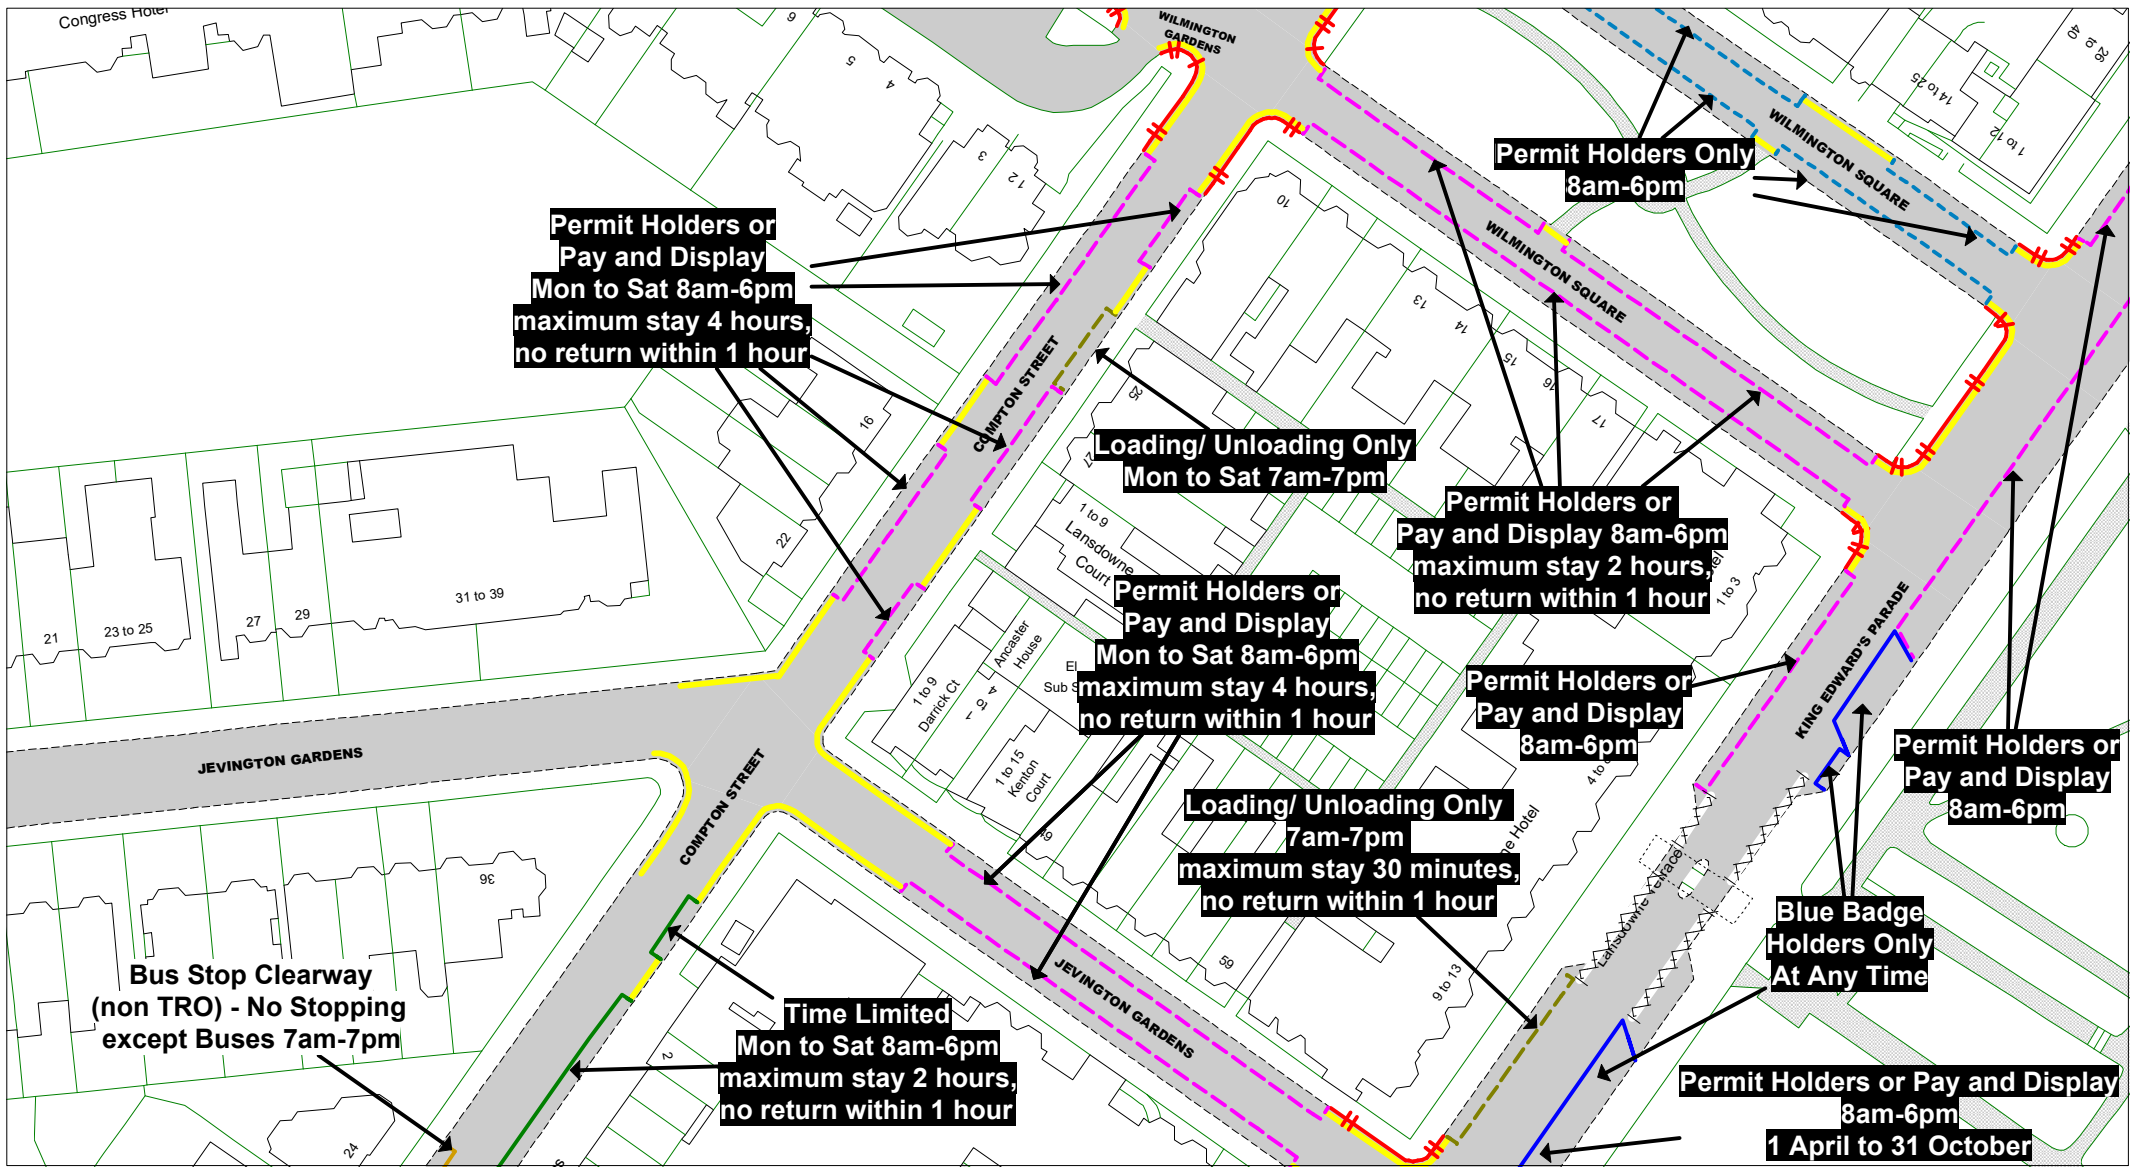

© Crown copyright. All rights reserved
East Sussex County Council
Licence No. 100019601 2020

East Sussex
County Council

The East Sussex (Eastbourne)
(Parking Places and Waiting, No
Stopping and Loading Restrictions)
Traffic Regulation Order 2021

Area TC

Key to Labels

- **ABCD** Proposed Permanent TRO restriction
- **ABCD** Non TRO item

Key to TRO Restriction Types

- No Waiting at Any Time
- No Waiting
- No Loading at Any Time
- No Loading
- Pay and Display
- Permit Holders Only
- Permit Holders or Pay and Display
- Resident Permit Holders Only
- Time Limited
- Permit Holders or Time Limited

- Disabled Badge Holders Only
- Ambulances Only
- Doctors Only
- Motorcycles Only
- Loading/ Unloading Only
- Taxi Only
- Loading/ Unloading Only and Taxi Only
- Bus Stop/ Stand Clearway
- Buses Only
- No Stopping on Footway or Verge
- No Stopping On Entrance Markings
- No Waiting Vehicles over 5 tonnes gross weight
- Pedestrian Crossing (controlled area)
- Pedestrian Crossing Point
- Bus Stop/ Stand Clearway

Key to Non TRO Items

Adjacent Map Tile

- **OL177**
- **OM176**
- **OM178**
- **ON177**

SCALE 1 : 1000
DATE 15/12/2020

Tile Ref: OM177
Revision: 0