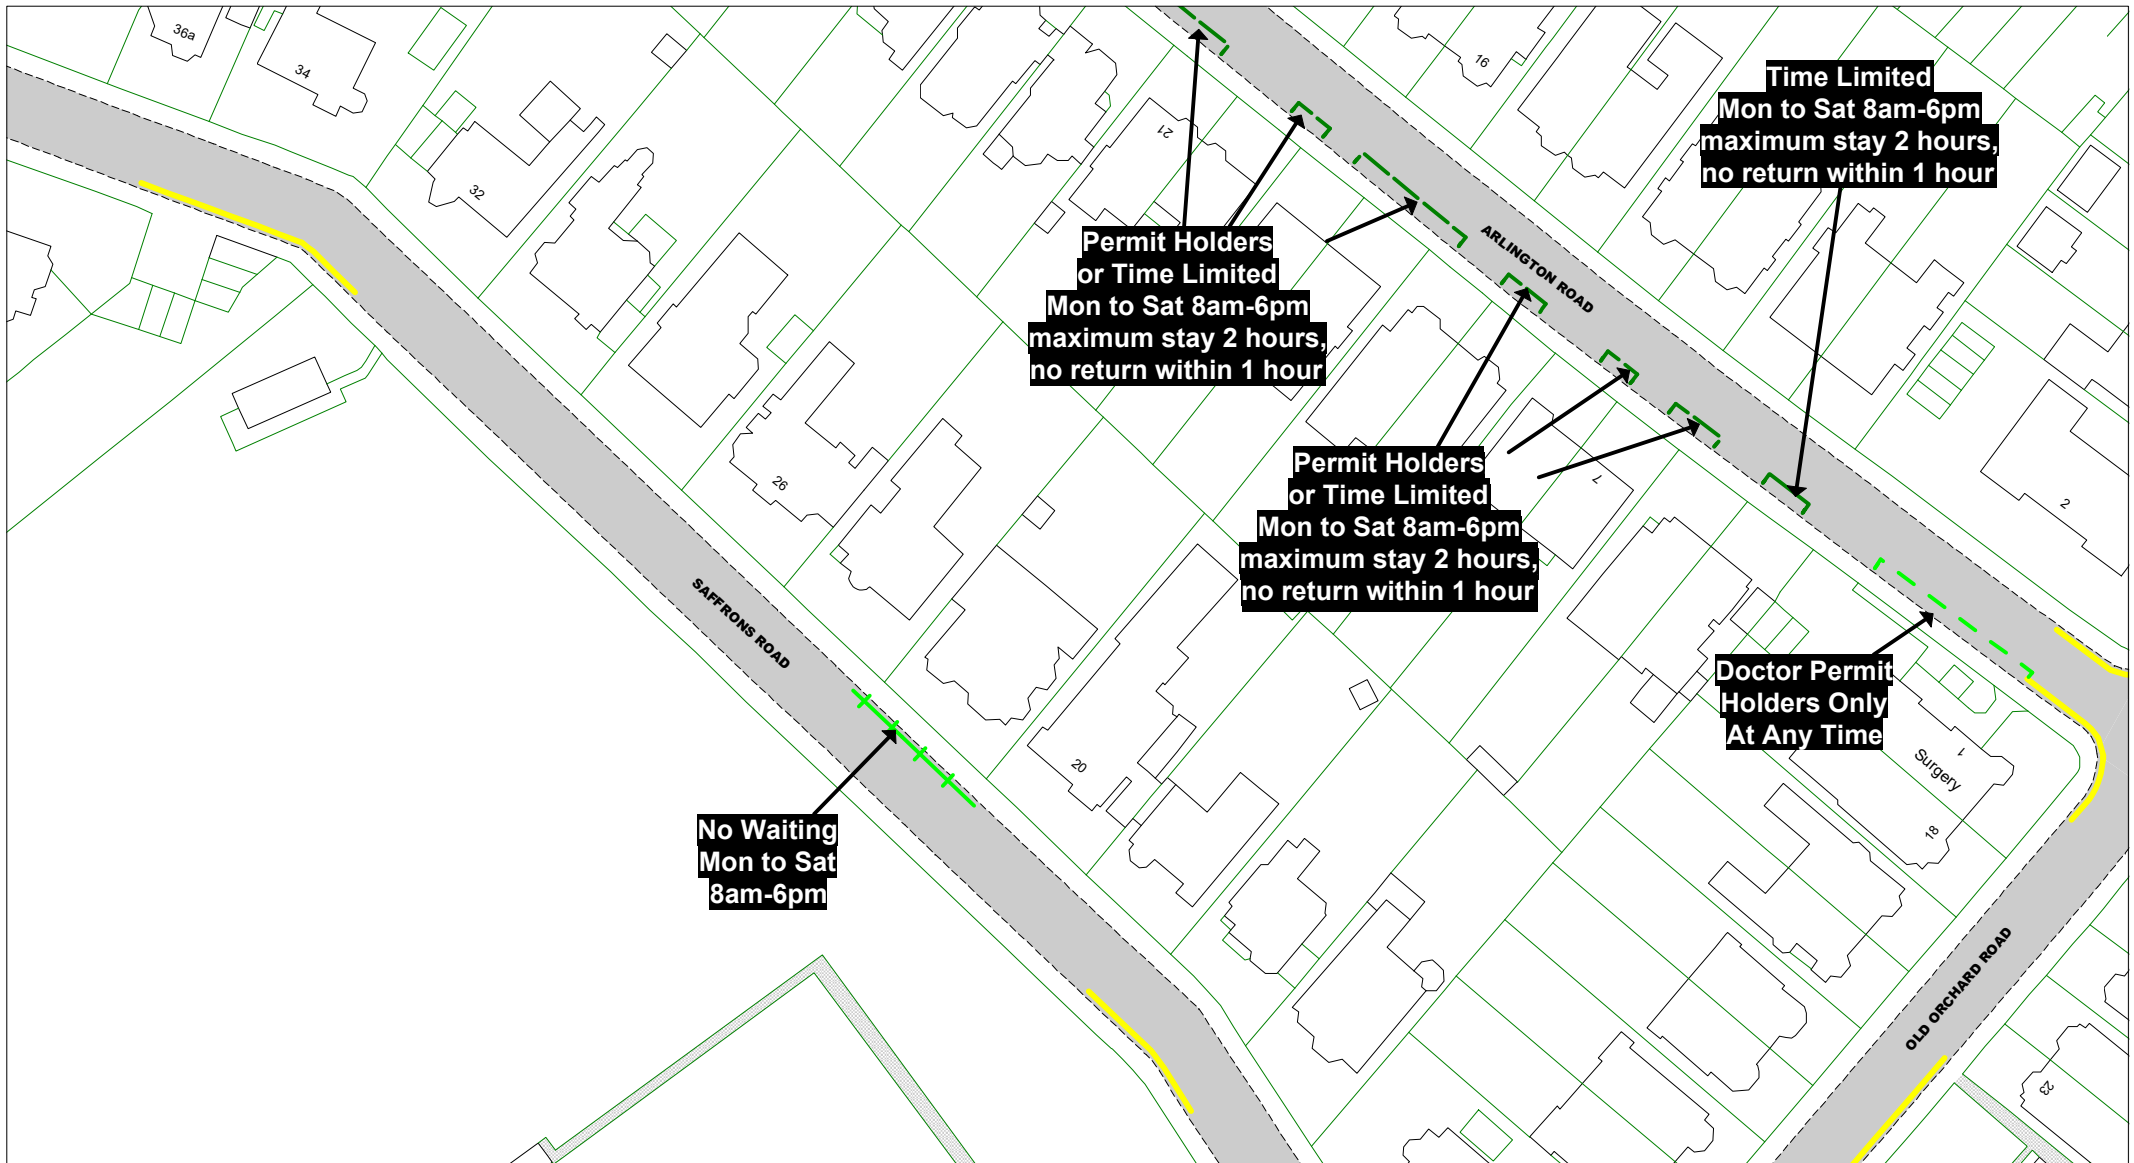

Key to Non TRO Items

Adjacent Map Tile

OF180

OG179

OH180

SCALE 1 : 1000

DATE 15/12/2020

Tile Ref: OG180
Revision: 0