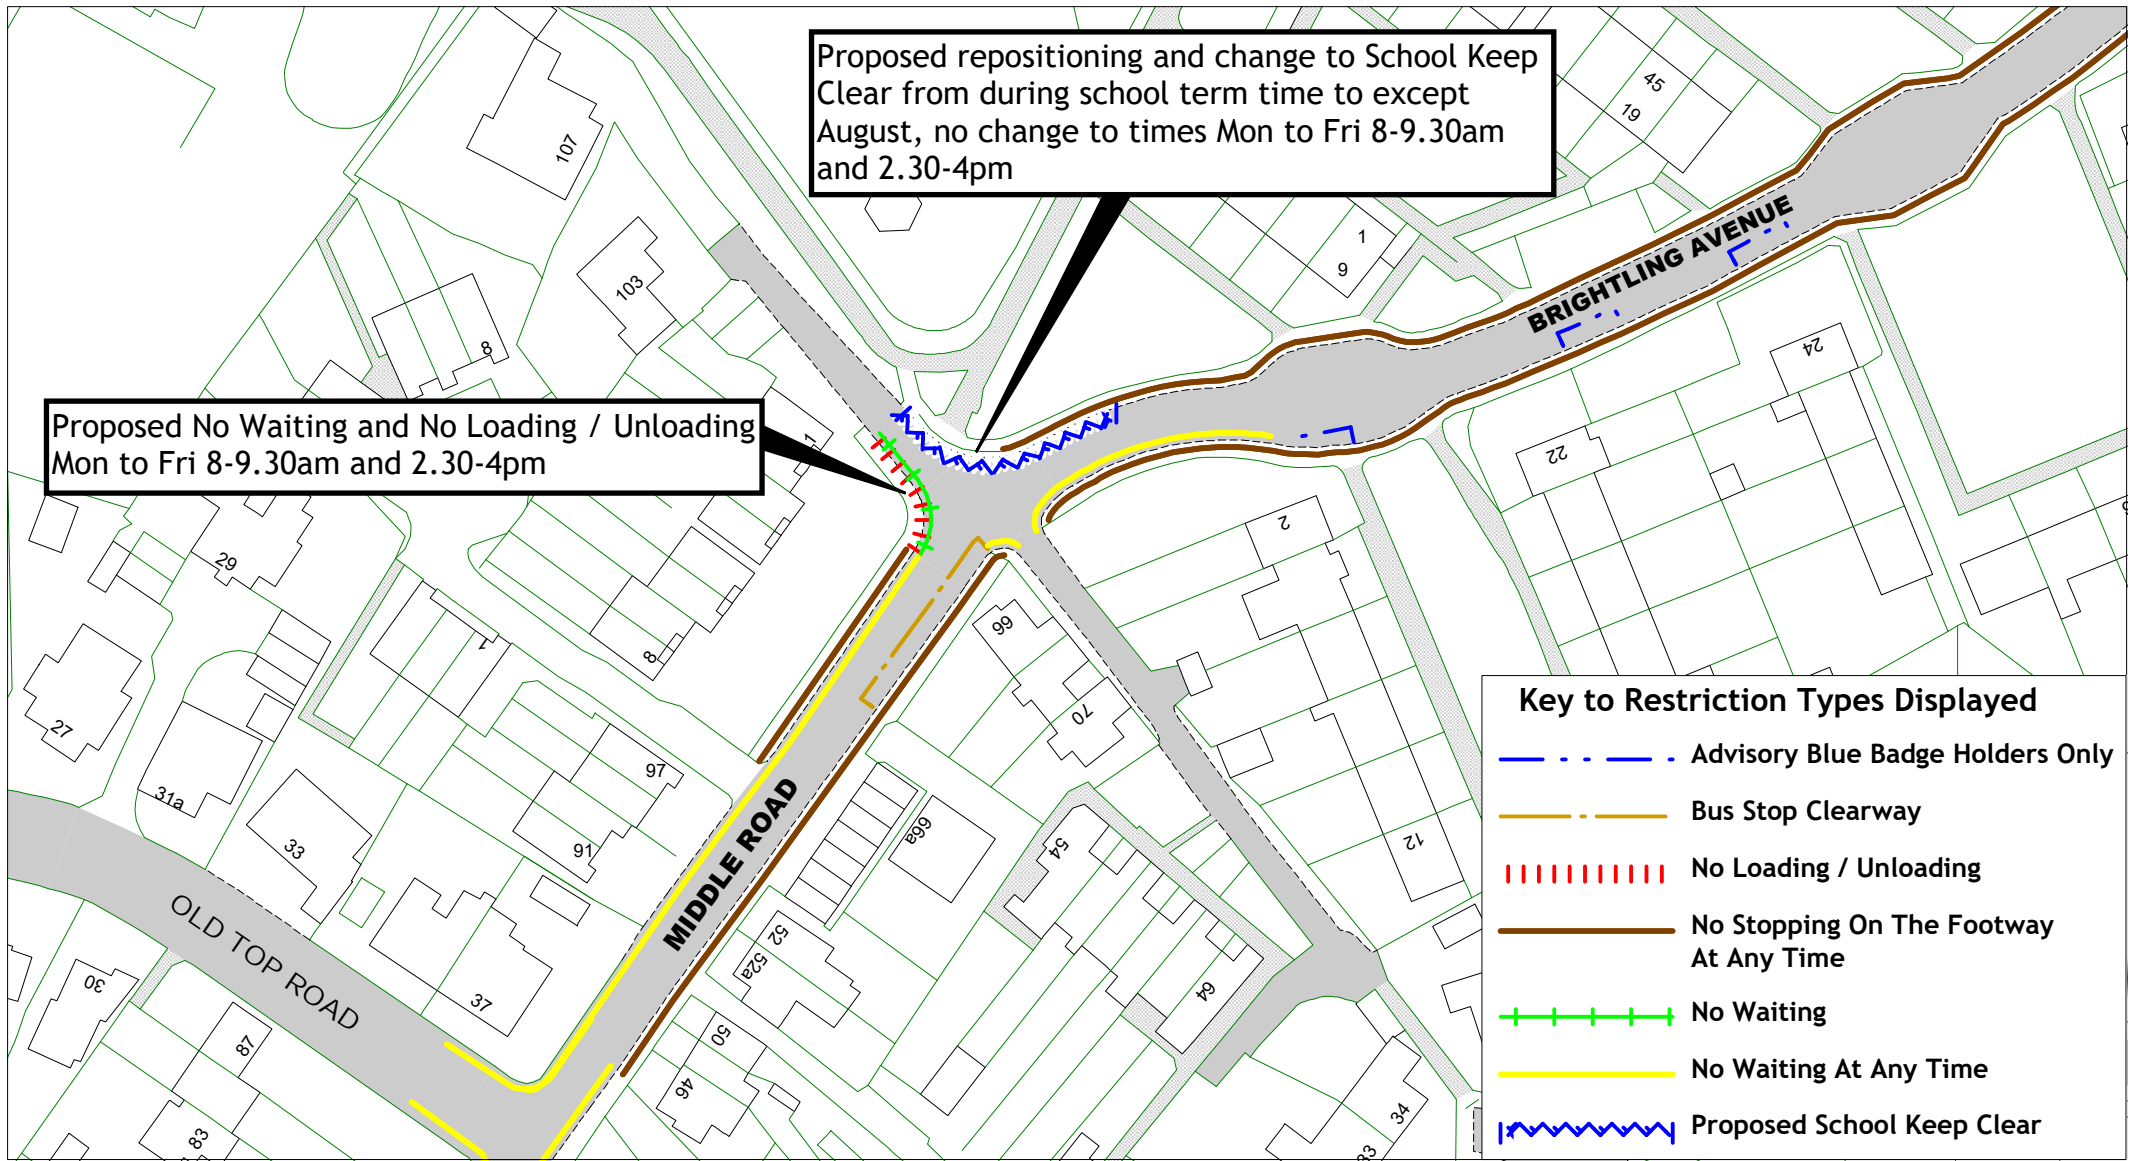

Brightling Avenue, Middle Road
Hastings Parking Review 2022-2023

[Return to index](#)

SCALE	1 : 800
DATE	12/05/2023
DRAWING No.	HS22 07F
DRAWN BY	
© Crown copyright. All rights reserved East Sussex County Council Licence No. 100019601 2023