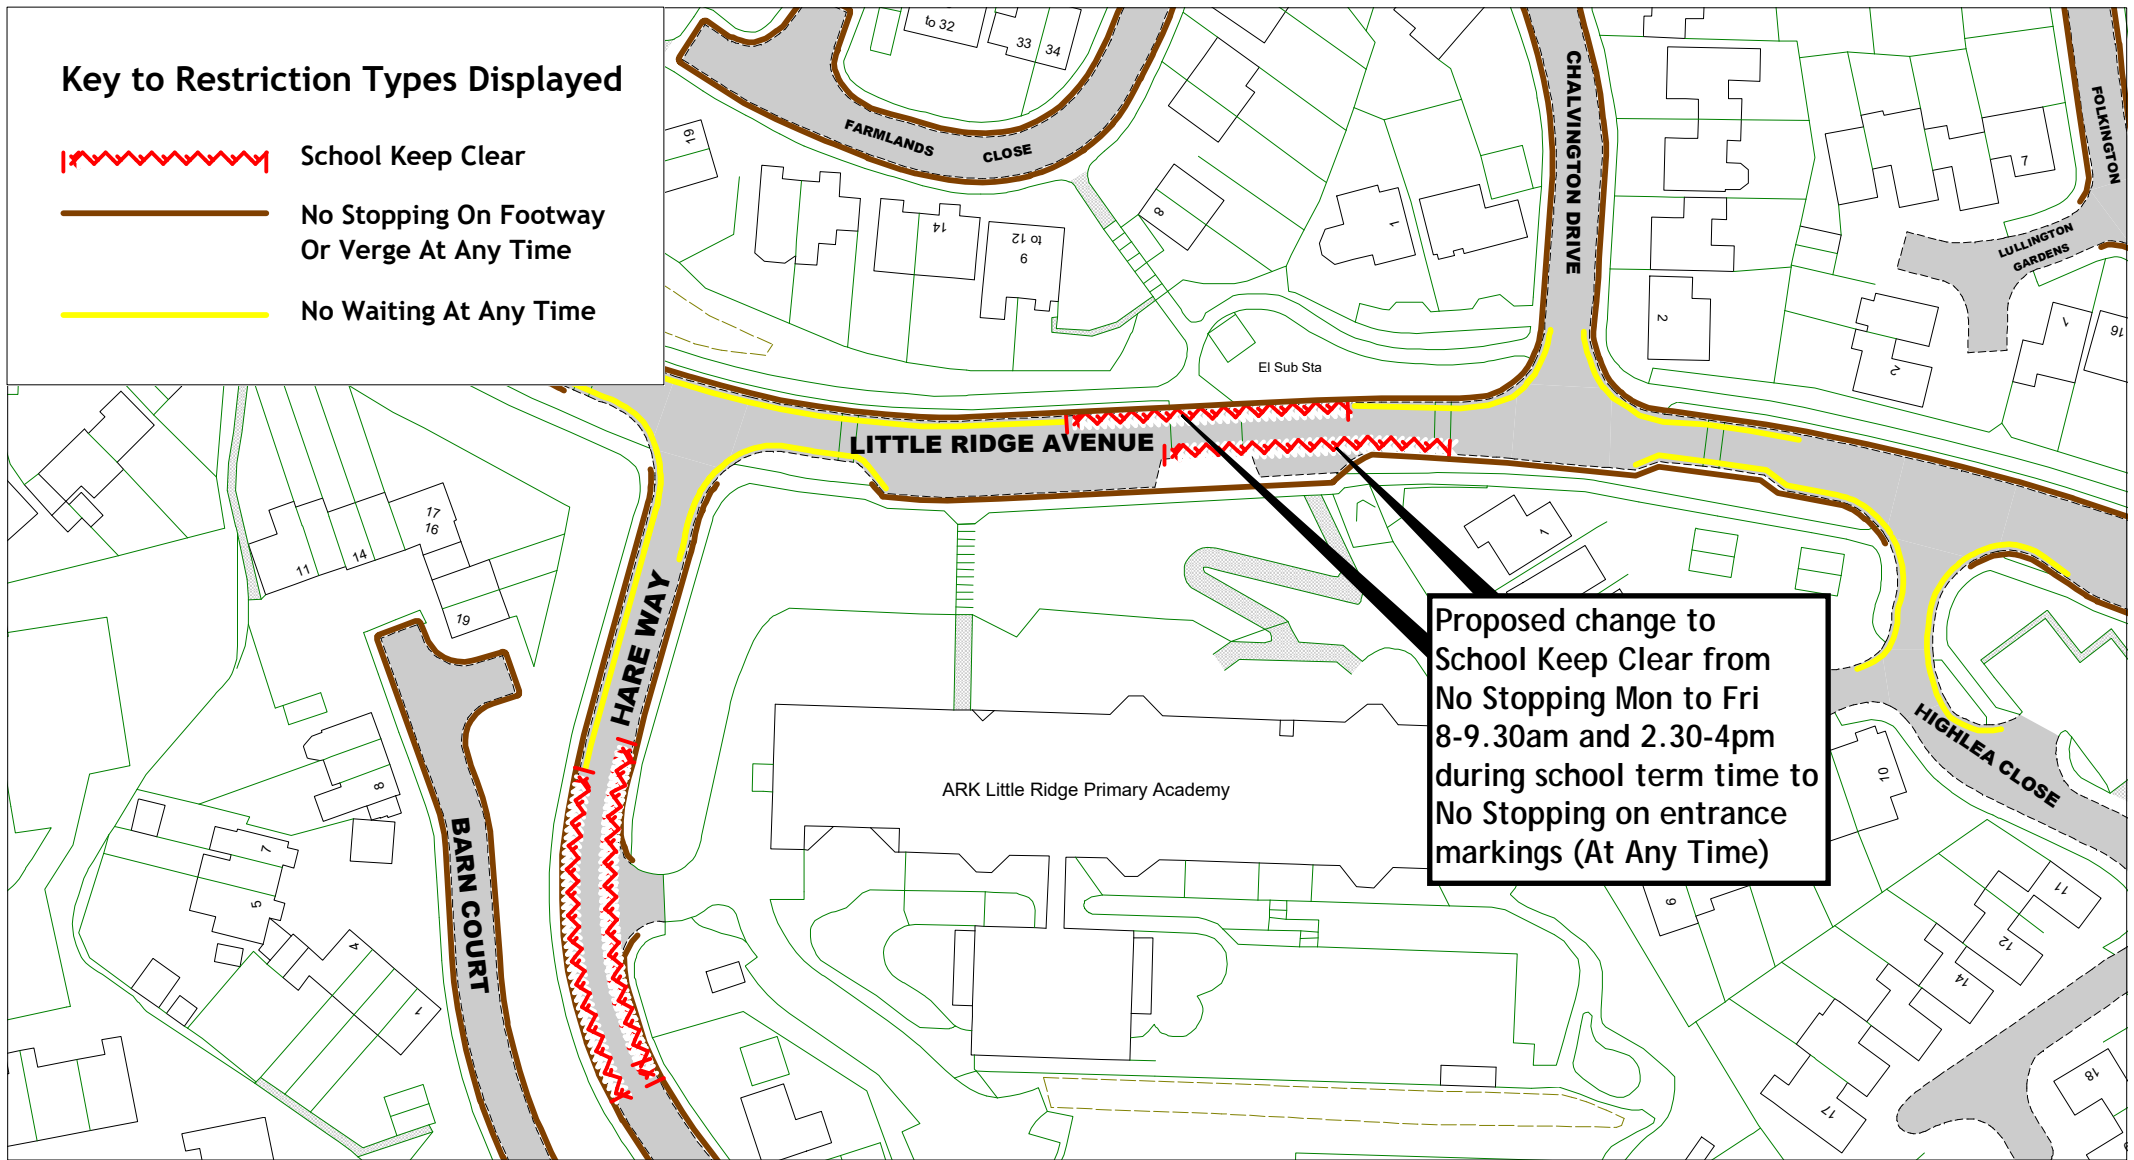

Key to Restriction Types Displayed

-  School Keep Clear
-  No Stopping On Footway Or Verge At Any Time
-  No Waiting At Any Time

Proposed change to
 School Keep Clear from
 No Stopping Mon to Fri
 8-9.30am and 2.30-4pm
 during school term time to
 No Stopping on entrance
 markings (At Any Time)