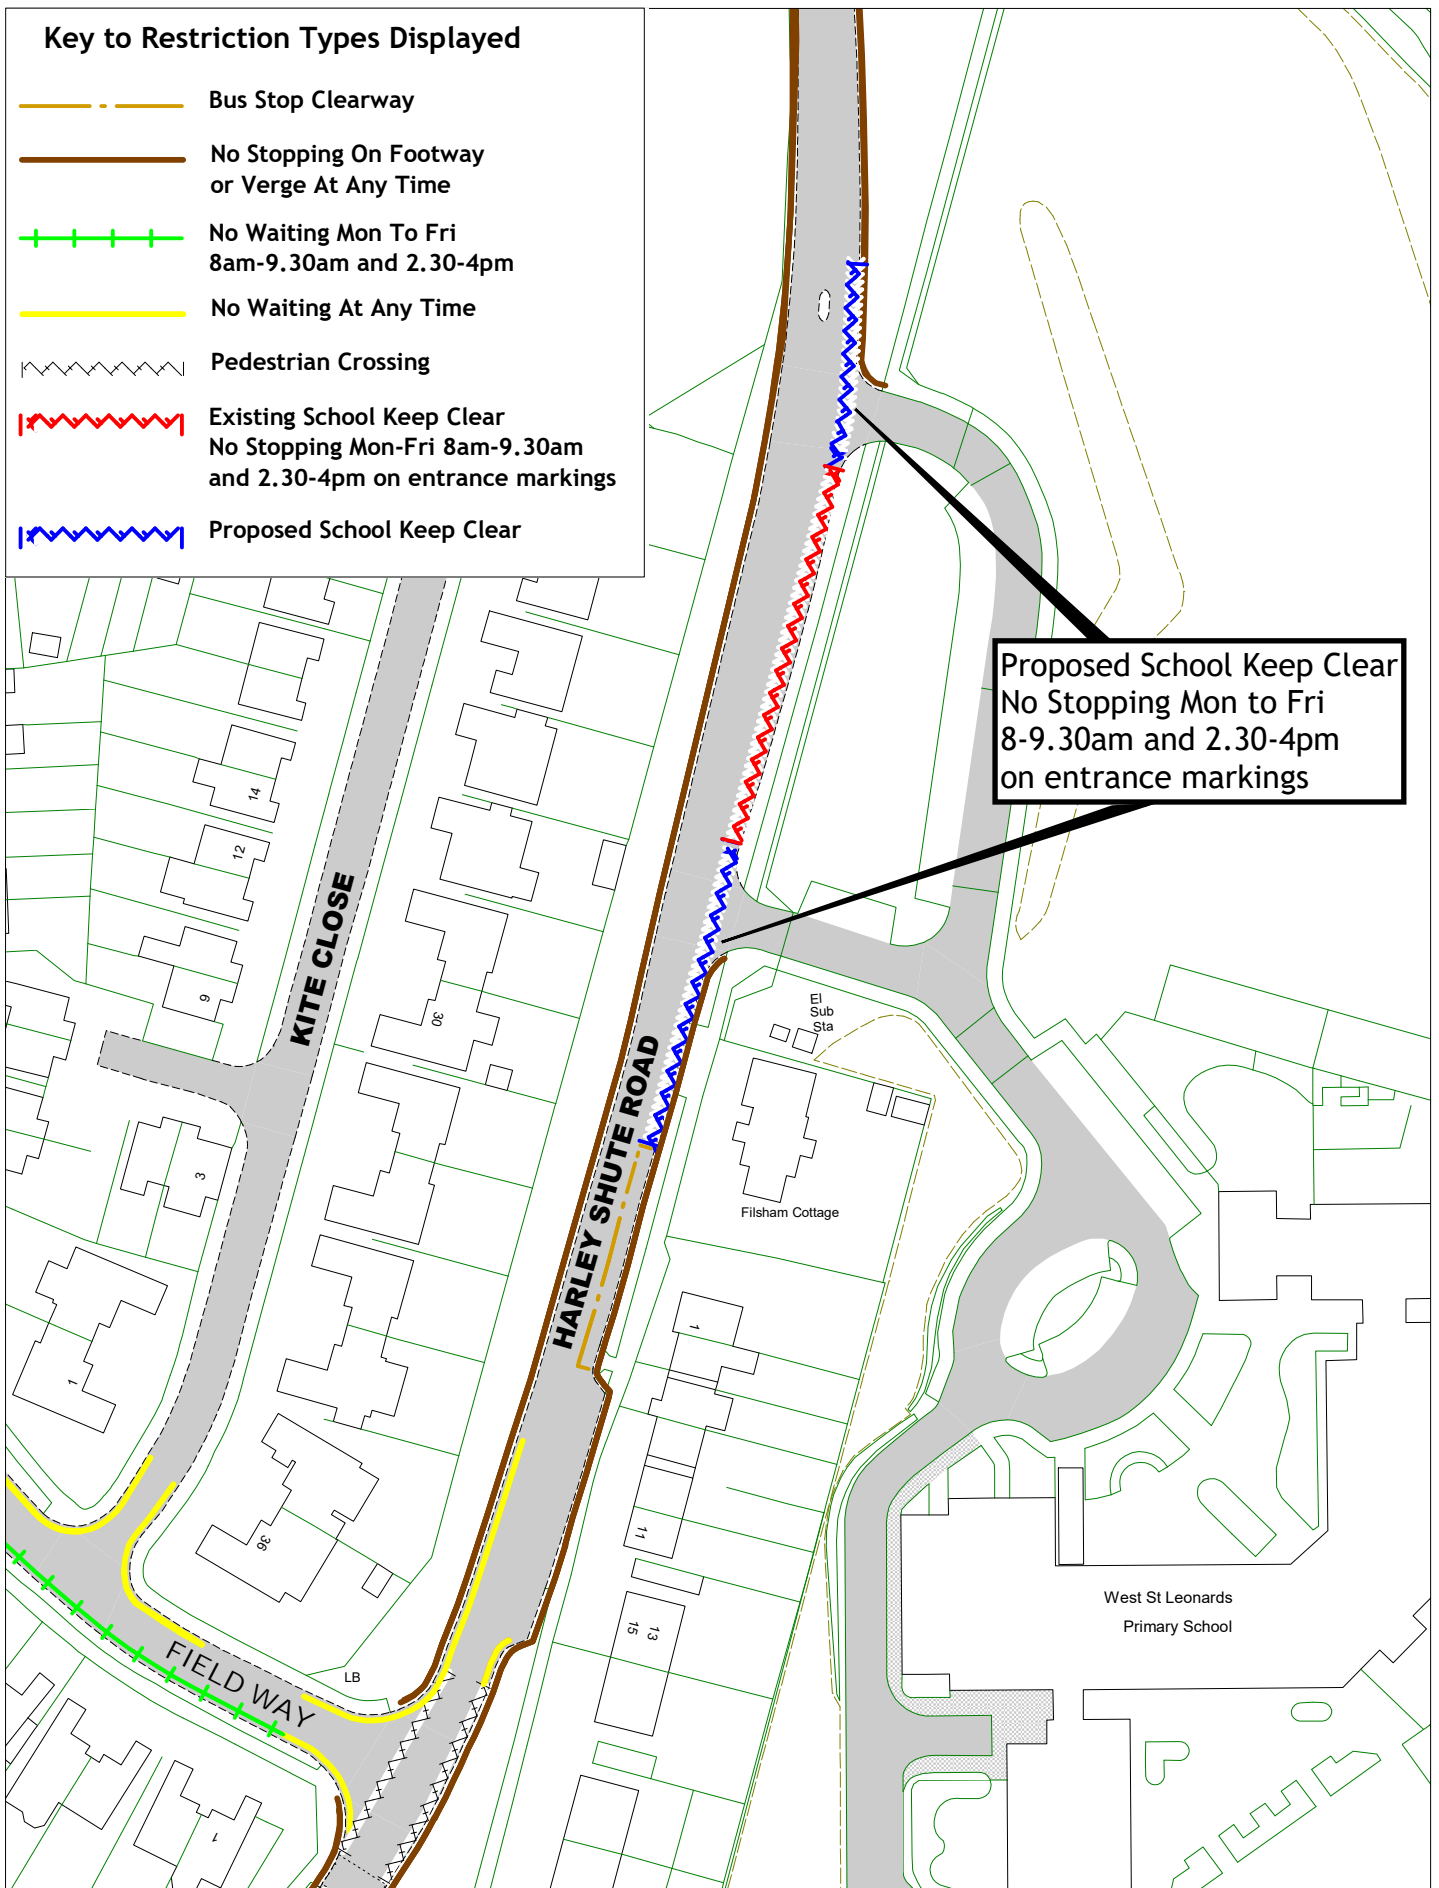

Key to Restriction Types Displayed

-  Bus Stop Clearway
-  No Stopping On Footway or Verge At Any Time
-  No Waiting Mon To Fri 8am-9.30am and 2.30-4pm
-  No Waiting At Any Time
-  Pedestrian Crossing
-  Existing School Keep Clear
No Stopping Mon-Fri 8am-9.30am and 2.30-4pm on entrance markings
-  Proposed School Keep Clear