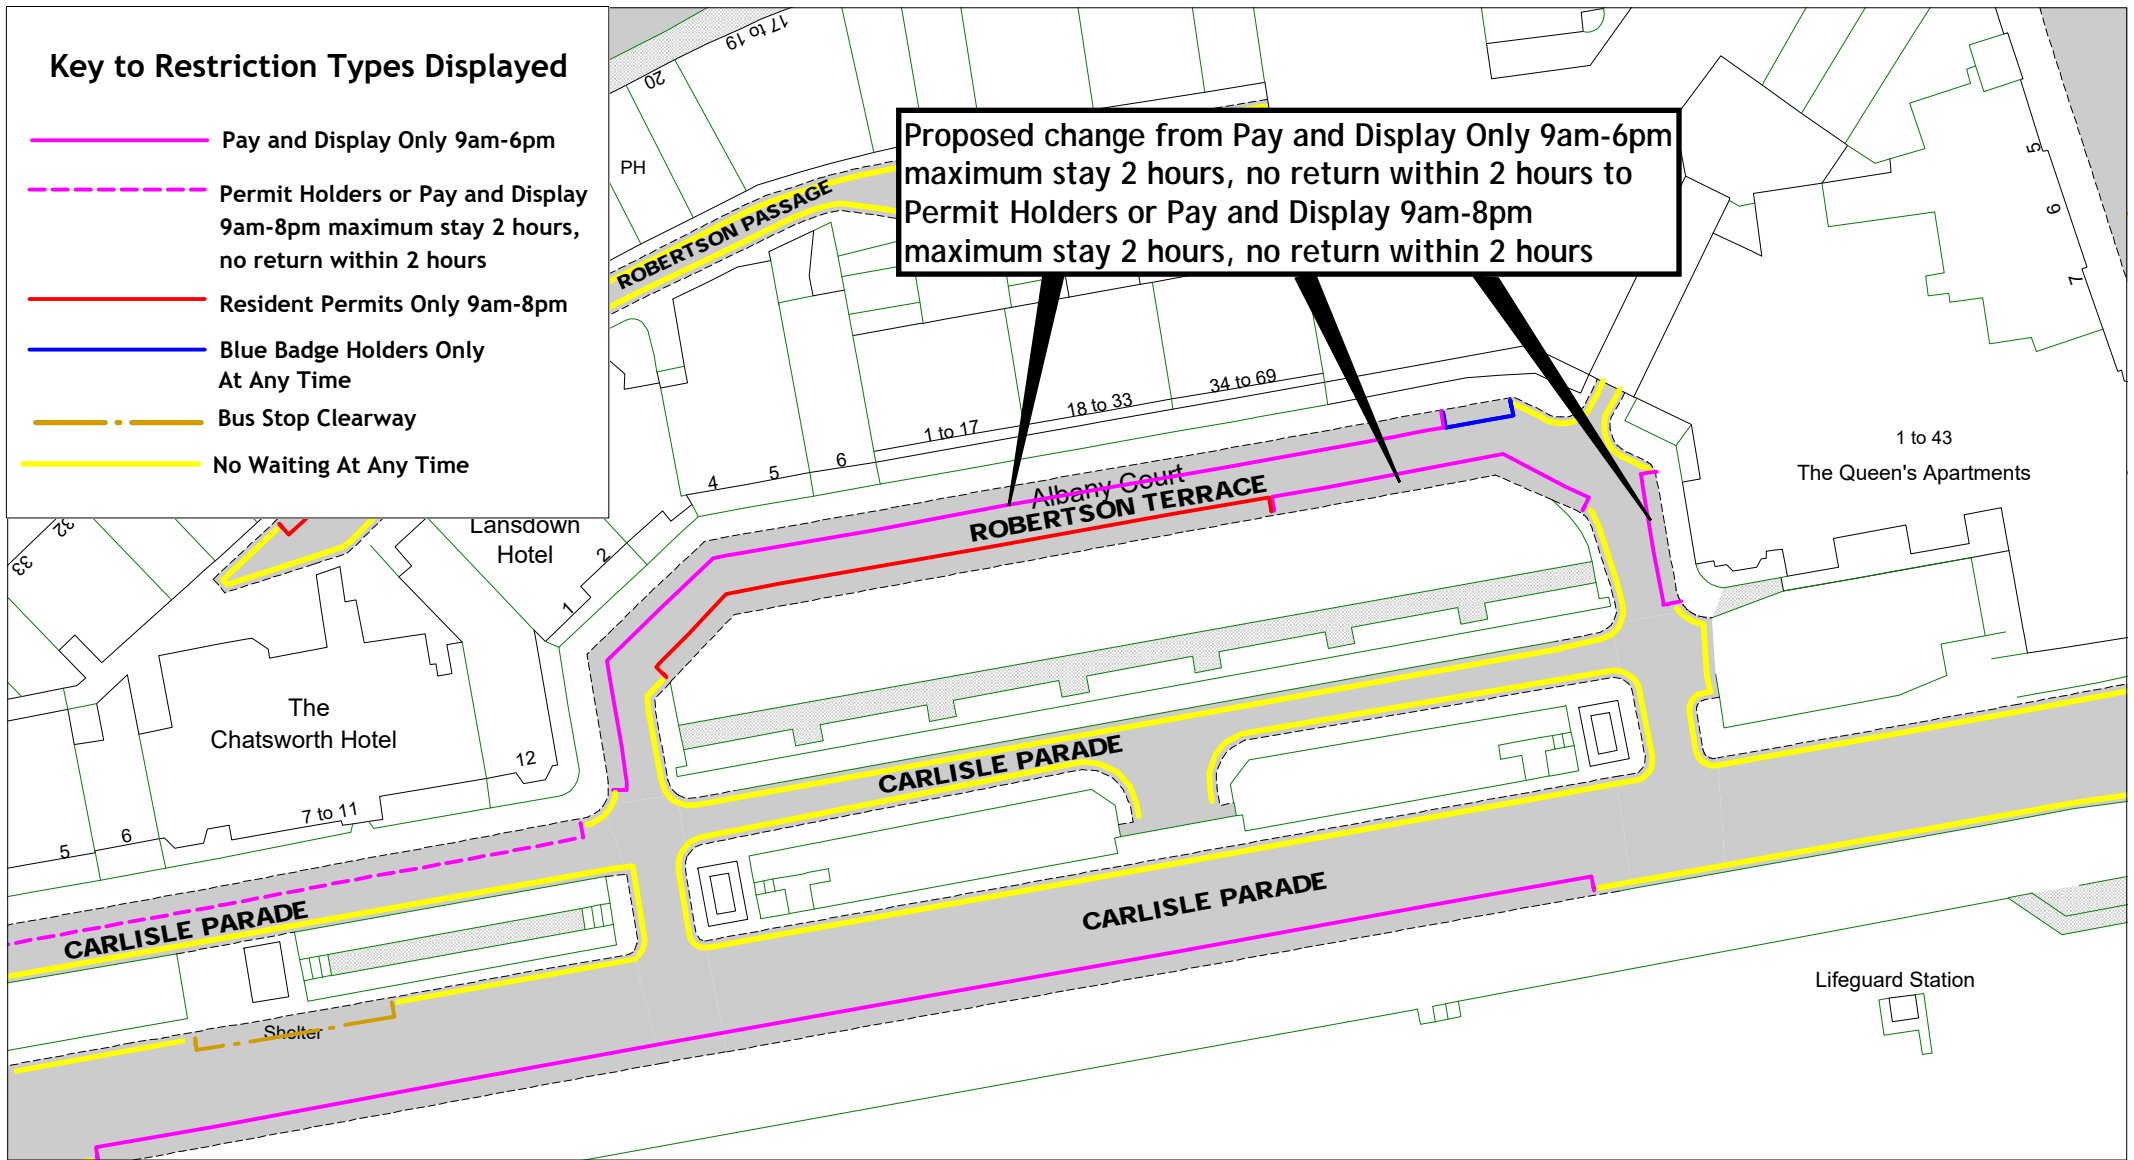

Key to Restriction Types Displayed

- Pay and Display Only 9am-6pm
- - - Permit Holders or Pay and Display 9am-8pm maximum stay 2 hours, no return within 2 hours
- Resident Permits Only 9am-8pm
- Blue Badge Holders Only At Any Time
- . - . Bus Stop Clearway
- No Waiting At Any Time

Proposed change from Pay and Display Only 9am-6pm maximum stay 2 hours, no return within 2 hours to Permit Holders or Pay and Display 9am-8pm maximum stay 2 hours, no return within 2 hours

Robertson Terrace
Hastings Parking Review 2022-2023

[Return to index](#)

SCALE	1 : 800
DATE	12/05/2023
DRAWING No.	HS22 31F
DRAWN BY	
© Crown copyright. All rights reserved East Sussex County Council Licence No. 100019601 2023