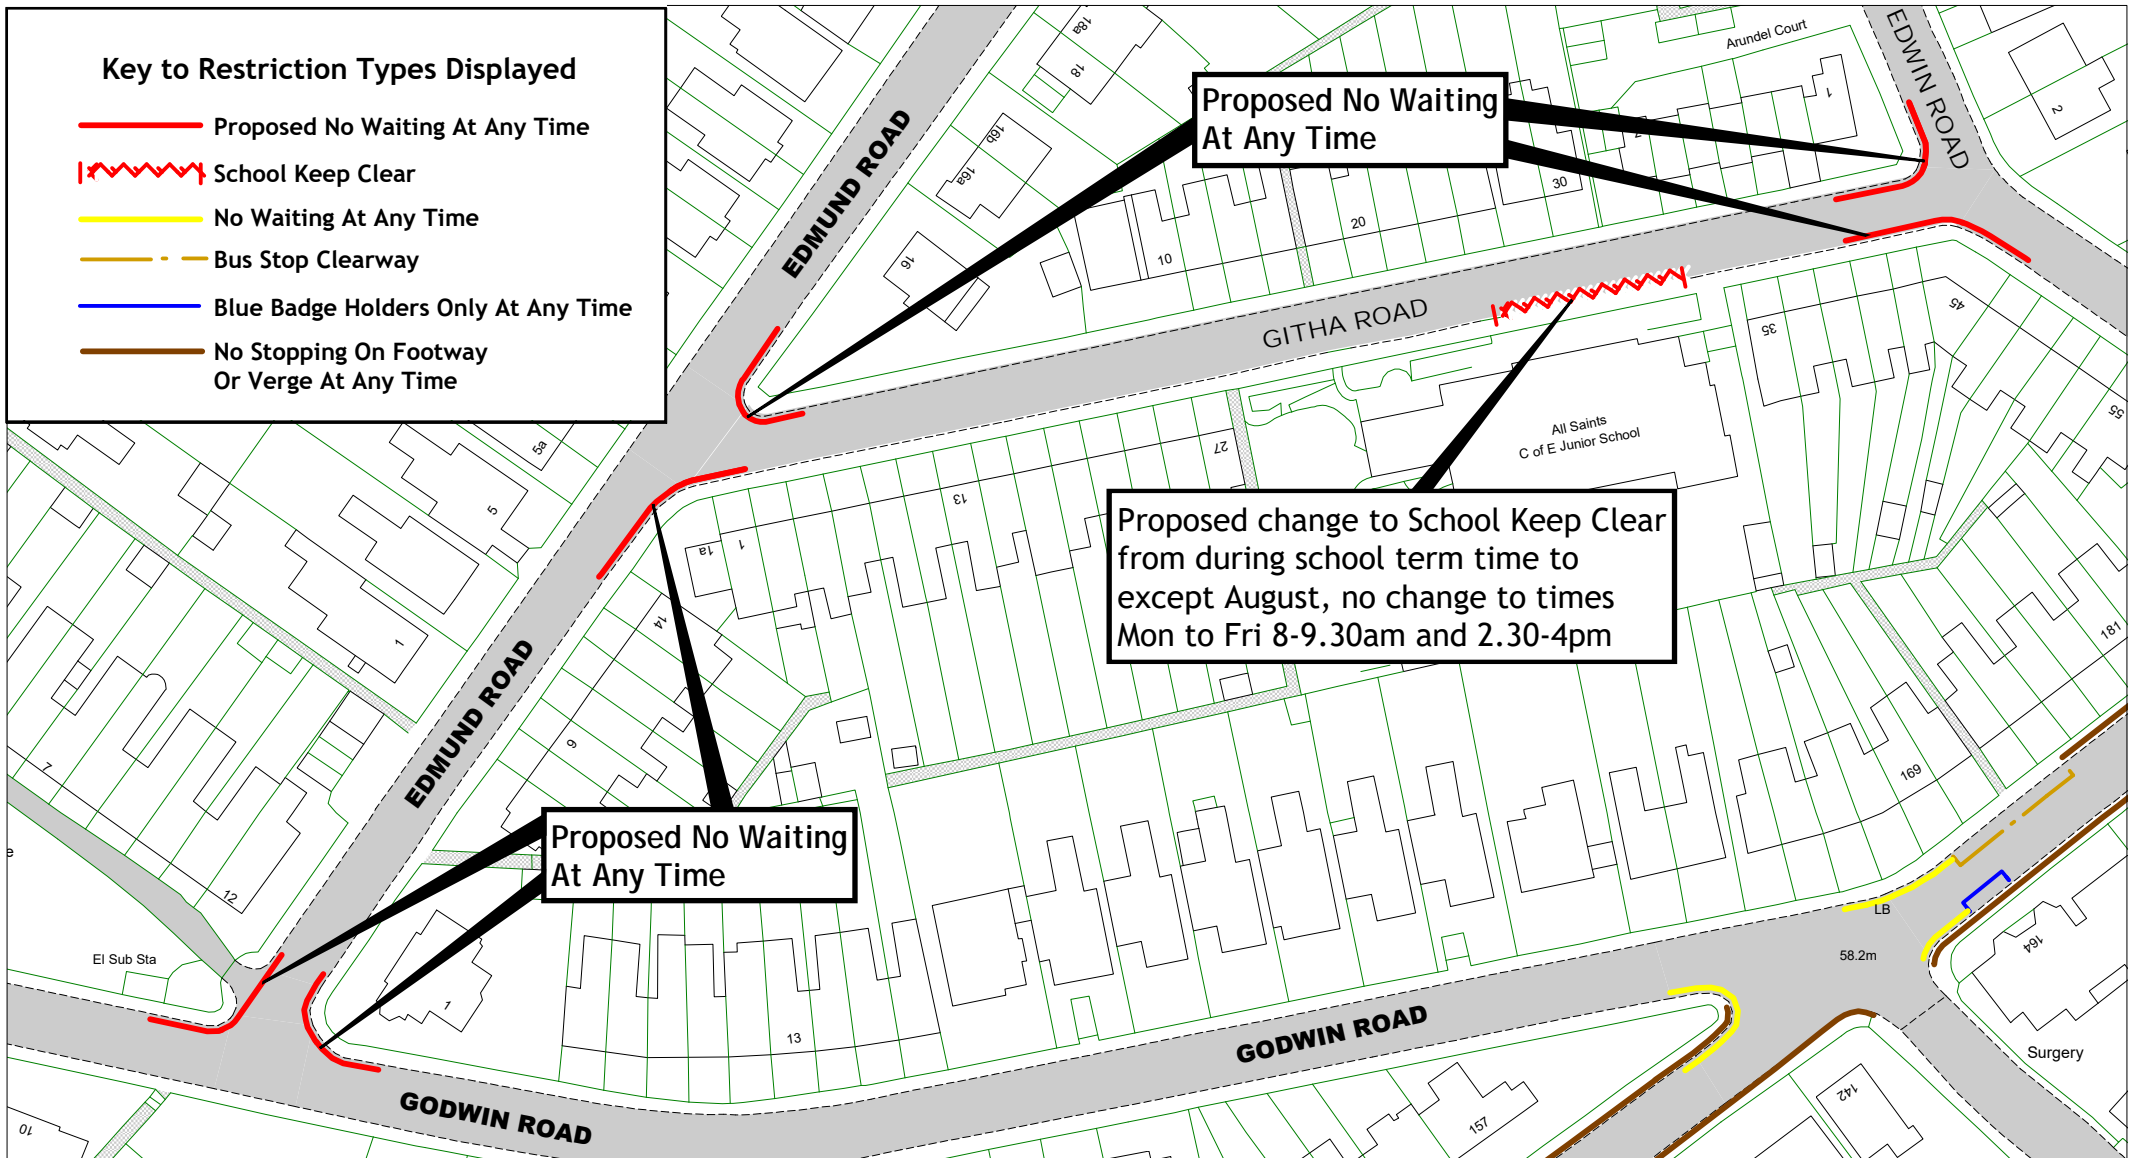

Key to Restriction Types Displayed

-  Proposed No Waiting At Any Time
-  School Keep Clear
-  No Waiting At Any Time
-  Bus Stop Clearway
-  Blue Badge Holders Only At Any Time
-  No Stopping On Footway Or Verge At Any Time