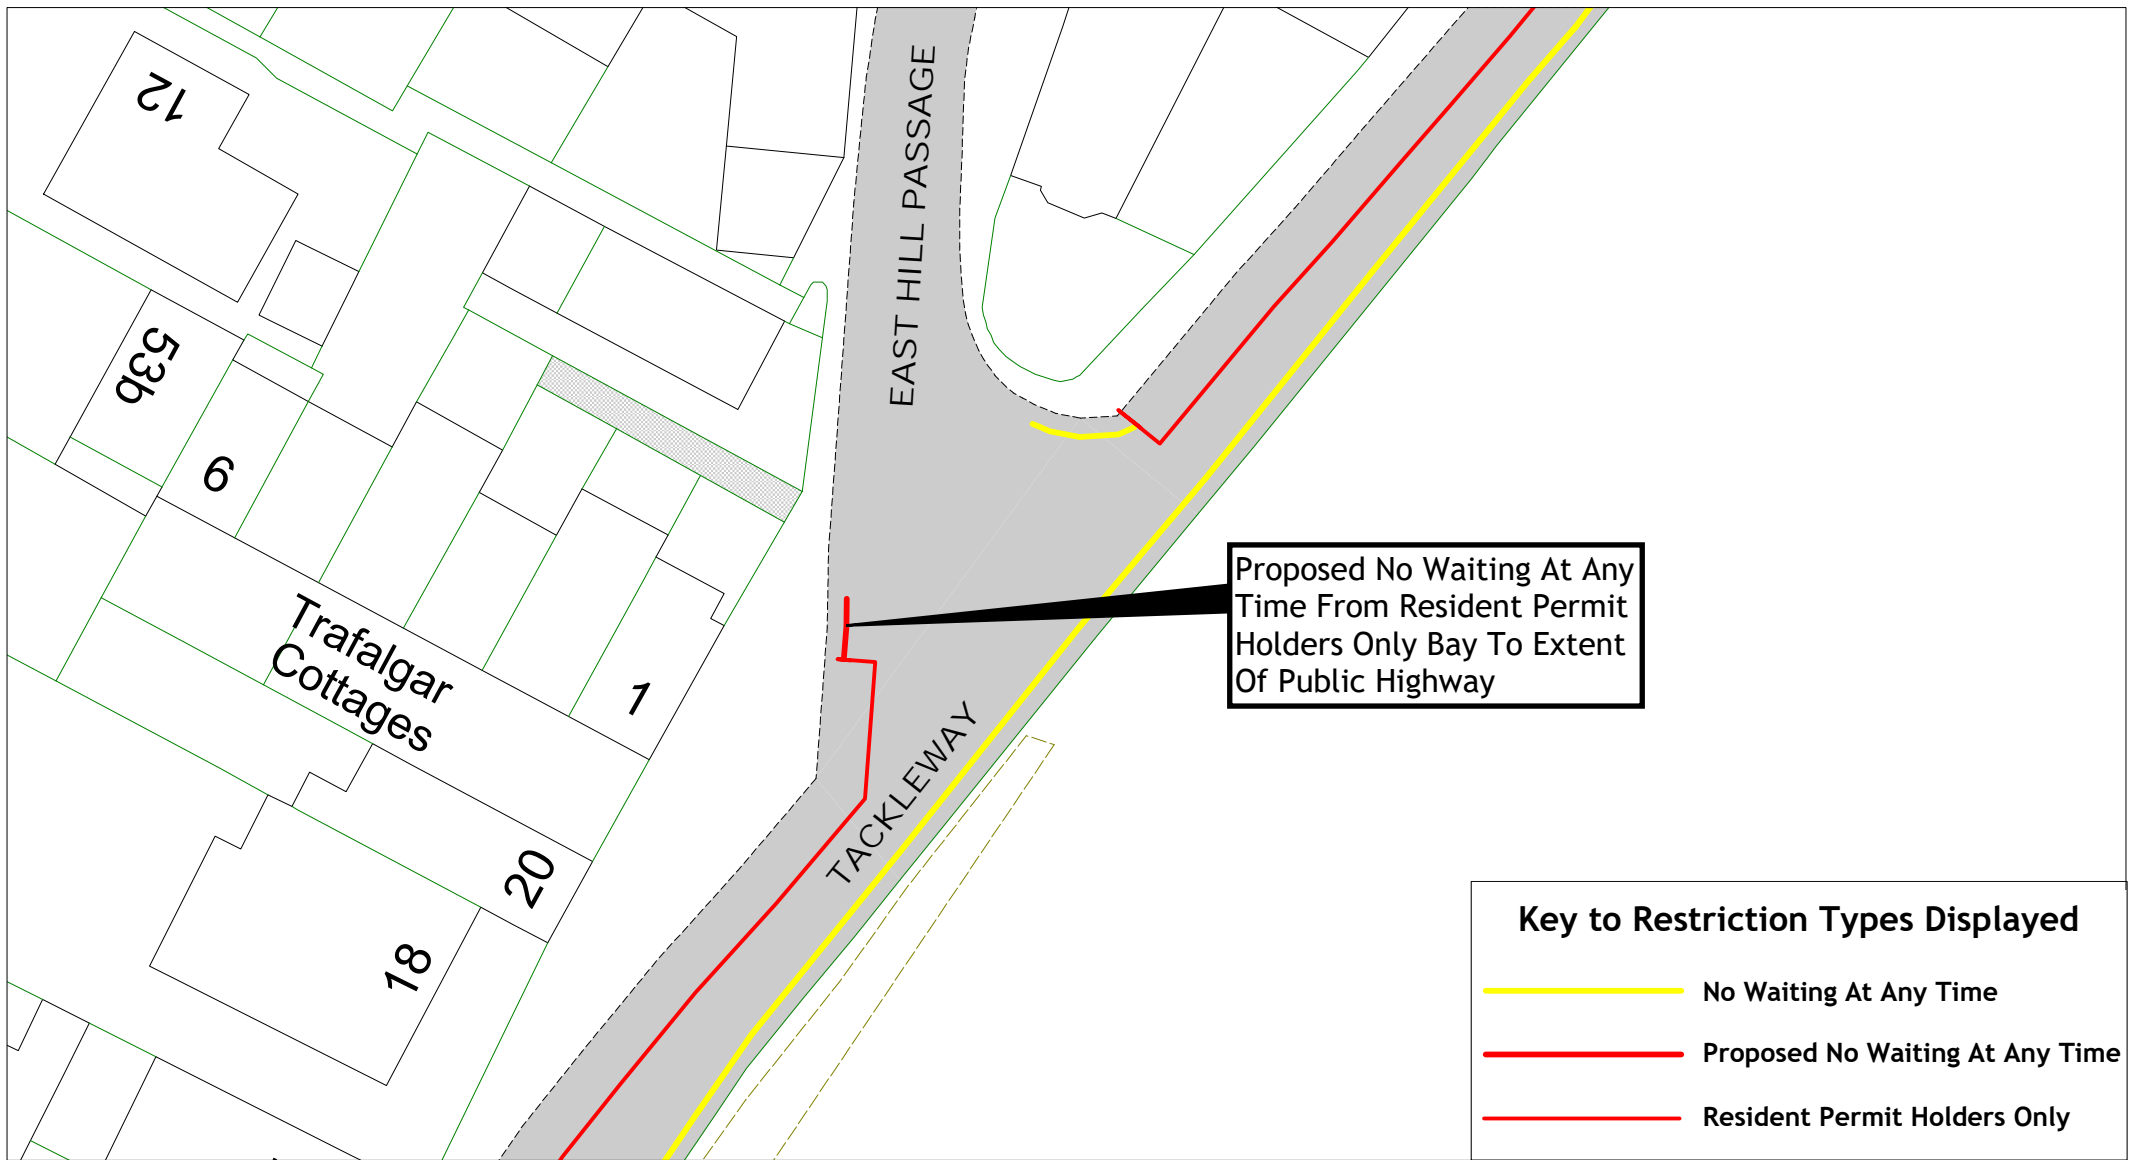

Tackleway
 Hastings Parking Review 2022-2023

[Return to index](#)

SCALE	1 : 300
DATE	12/05/2023
DRAWING No.	HS22 37AF
DRAWN BY	
<small>© Crown copyright. All rights reserved East Sussex County Council Licence No. 100019601 2023</small>	