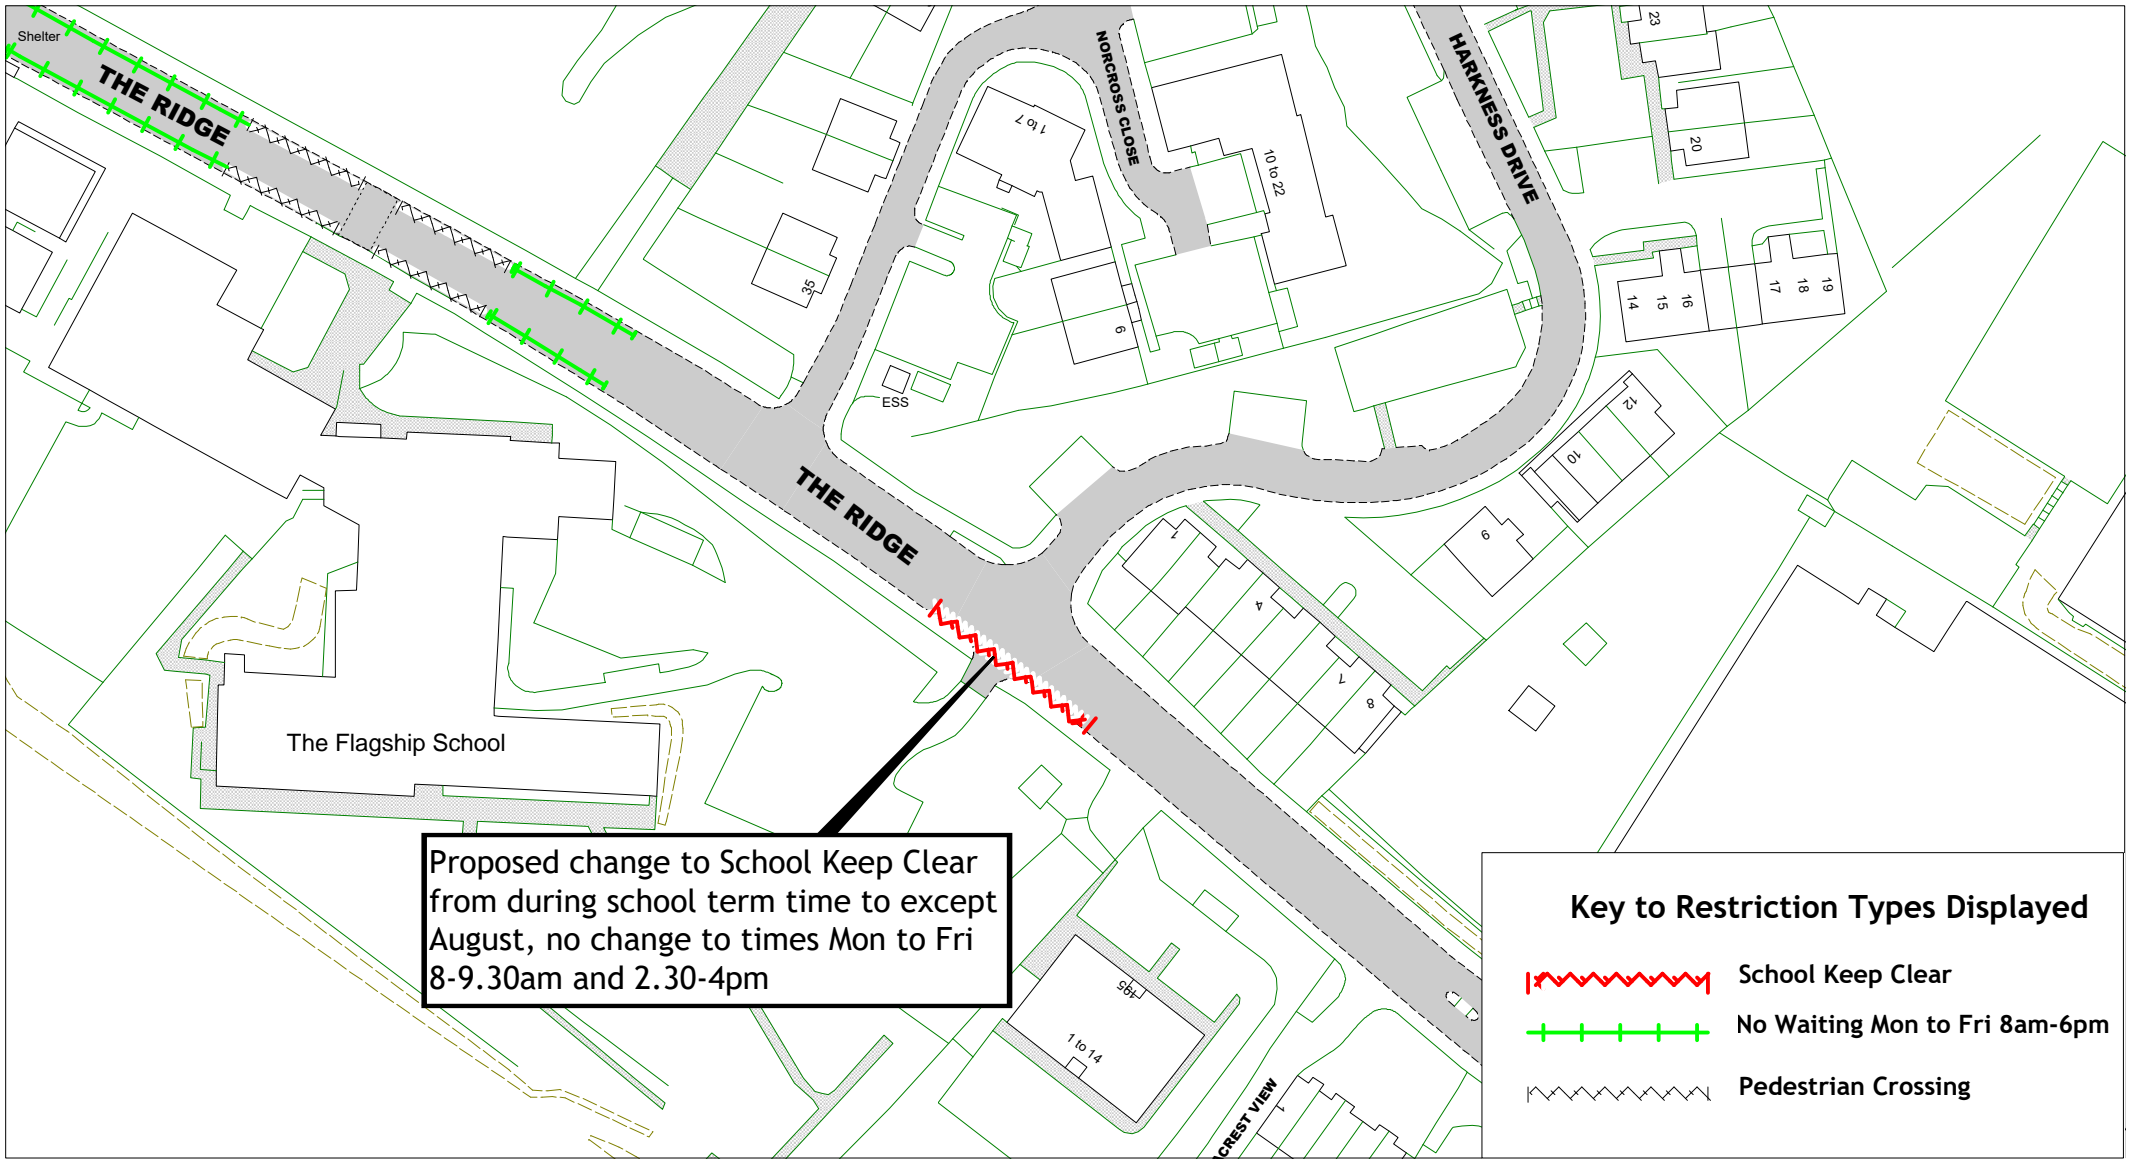

Tackleway
 Hastings Parking Review 2022-2023

[Return to index](#)

SCALE	1 : 300
DATE	12/05/2023
DRAWING No.	HS22 37AF
DRAWN BY	
<small>© Crown copyright. All rights reserved East Sussex County Council Licence No. 100019601 2023</small>	