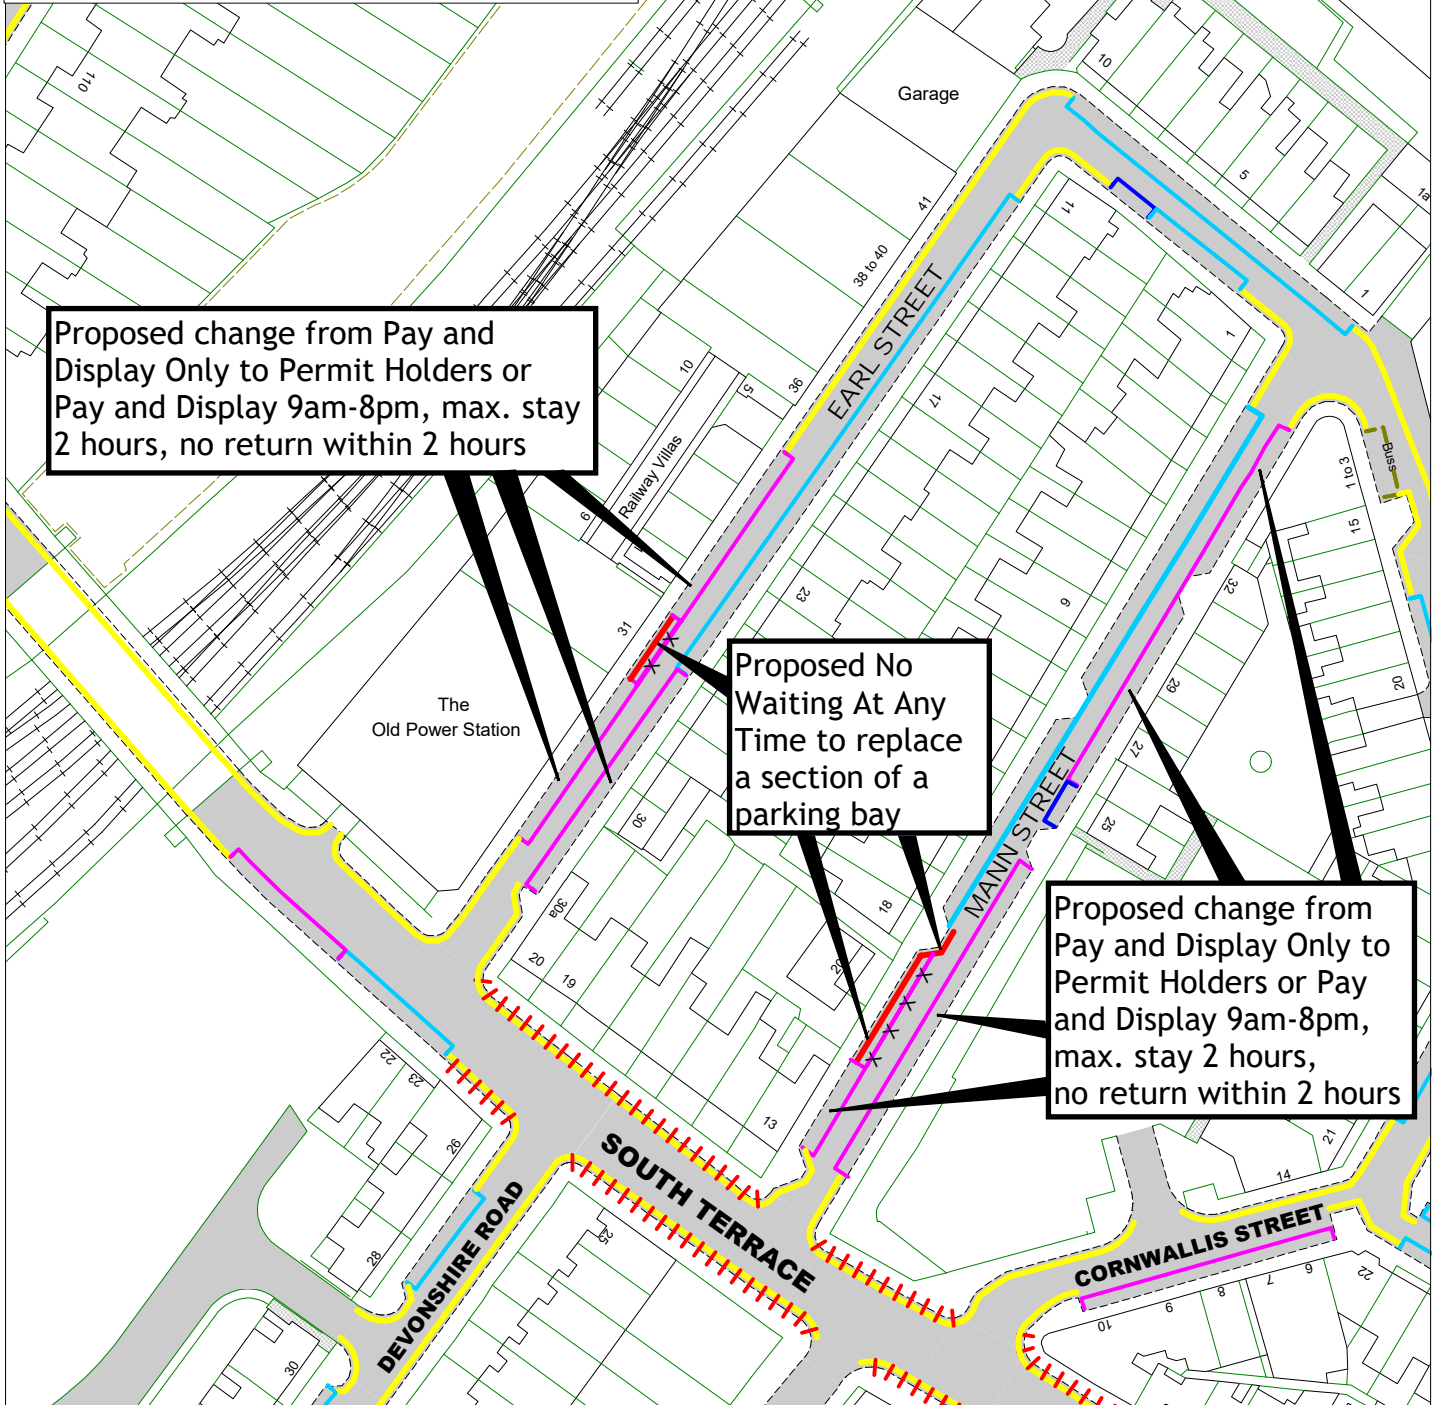

Key to Restriction Types Displayed

- Blue Badge Holders Only
At Any Time
- - - - - No Loading/ Unloading
- No Waiting At Any Time
- Pay and Display 9am-6pm
Maximum Stay 2 hours,
No Return Within 2 Hours
- Resident Permits Only 9am-8pm
- Proposed No Waiting At Any Time