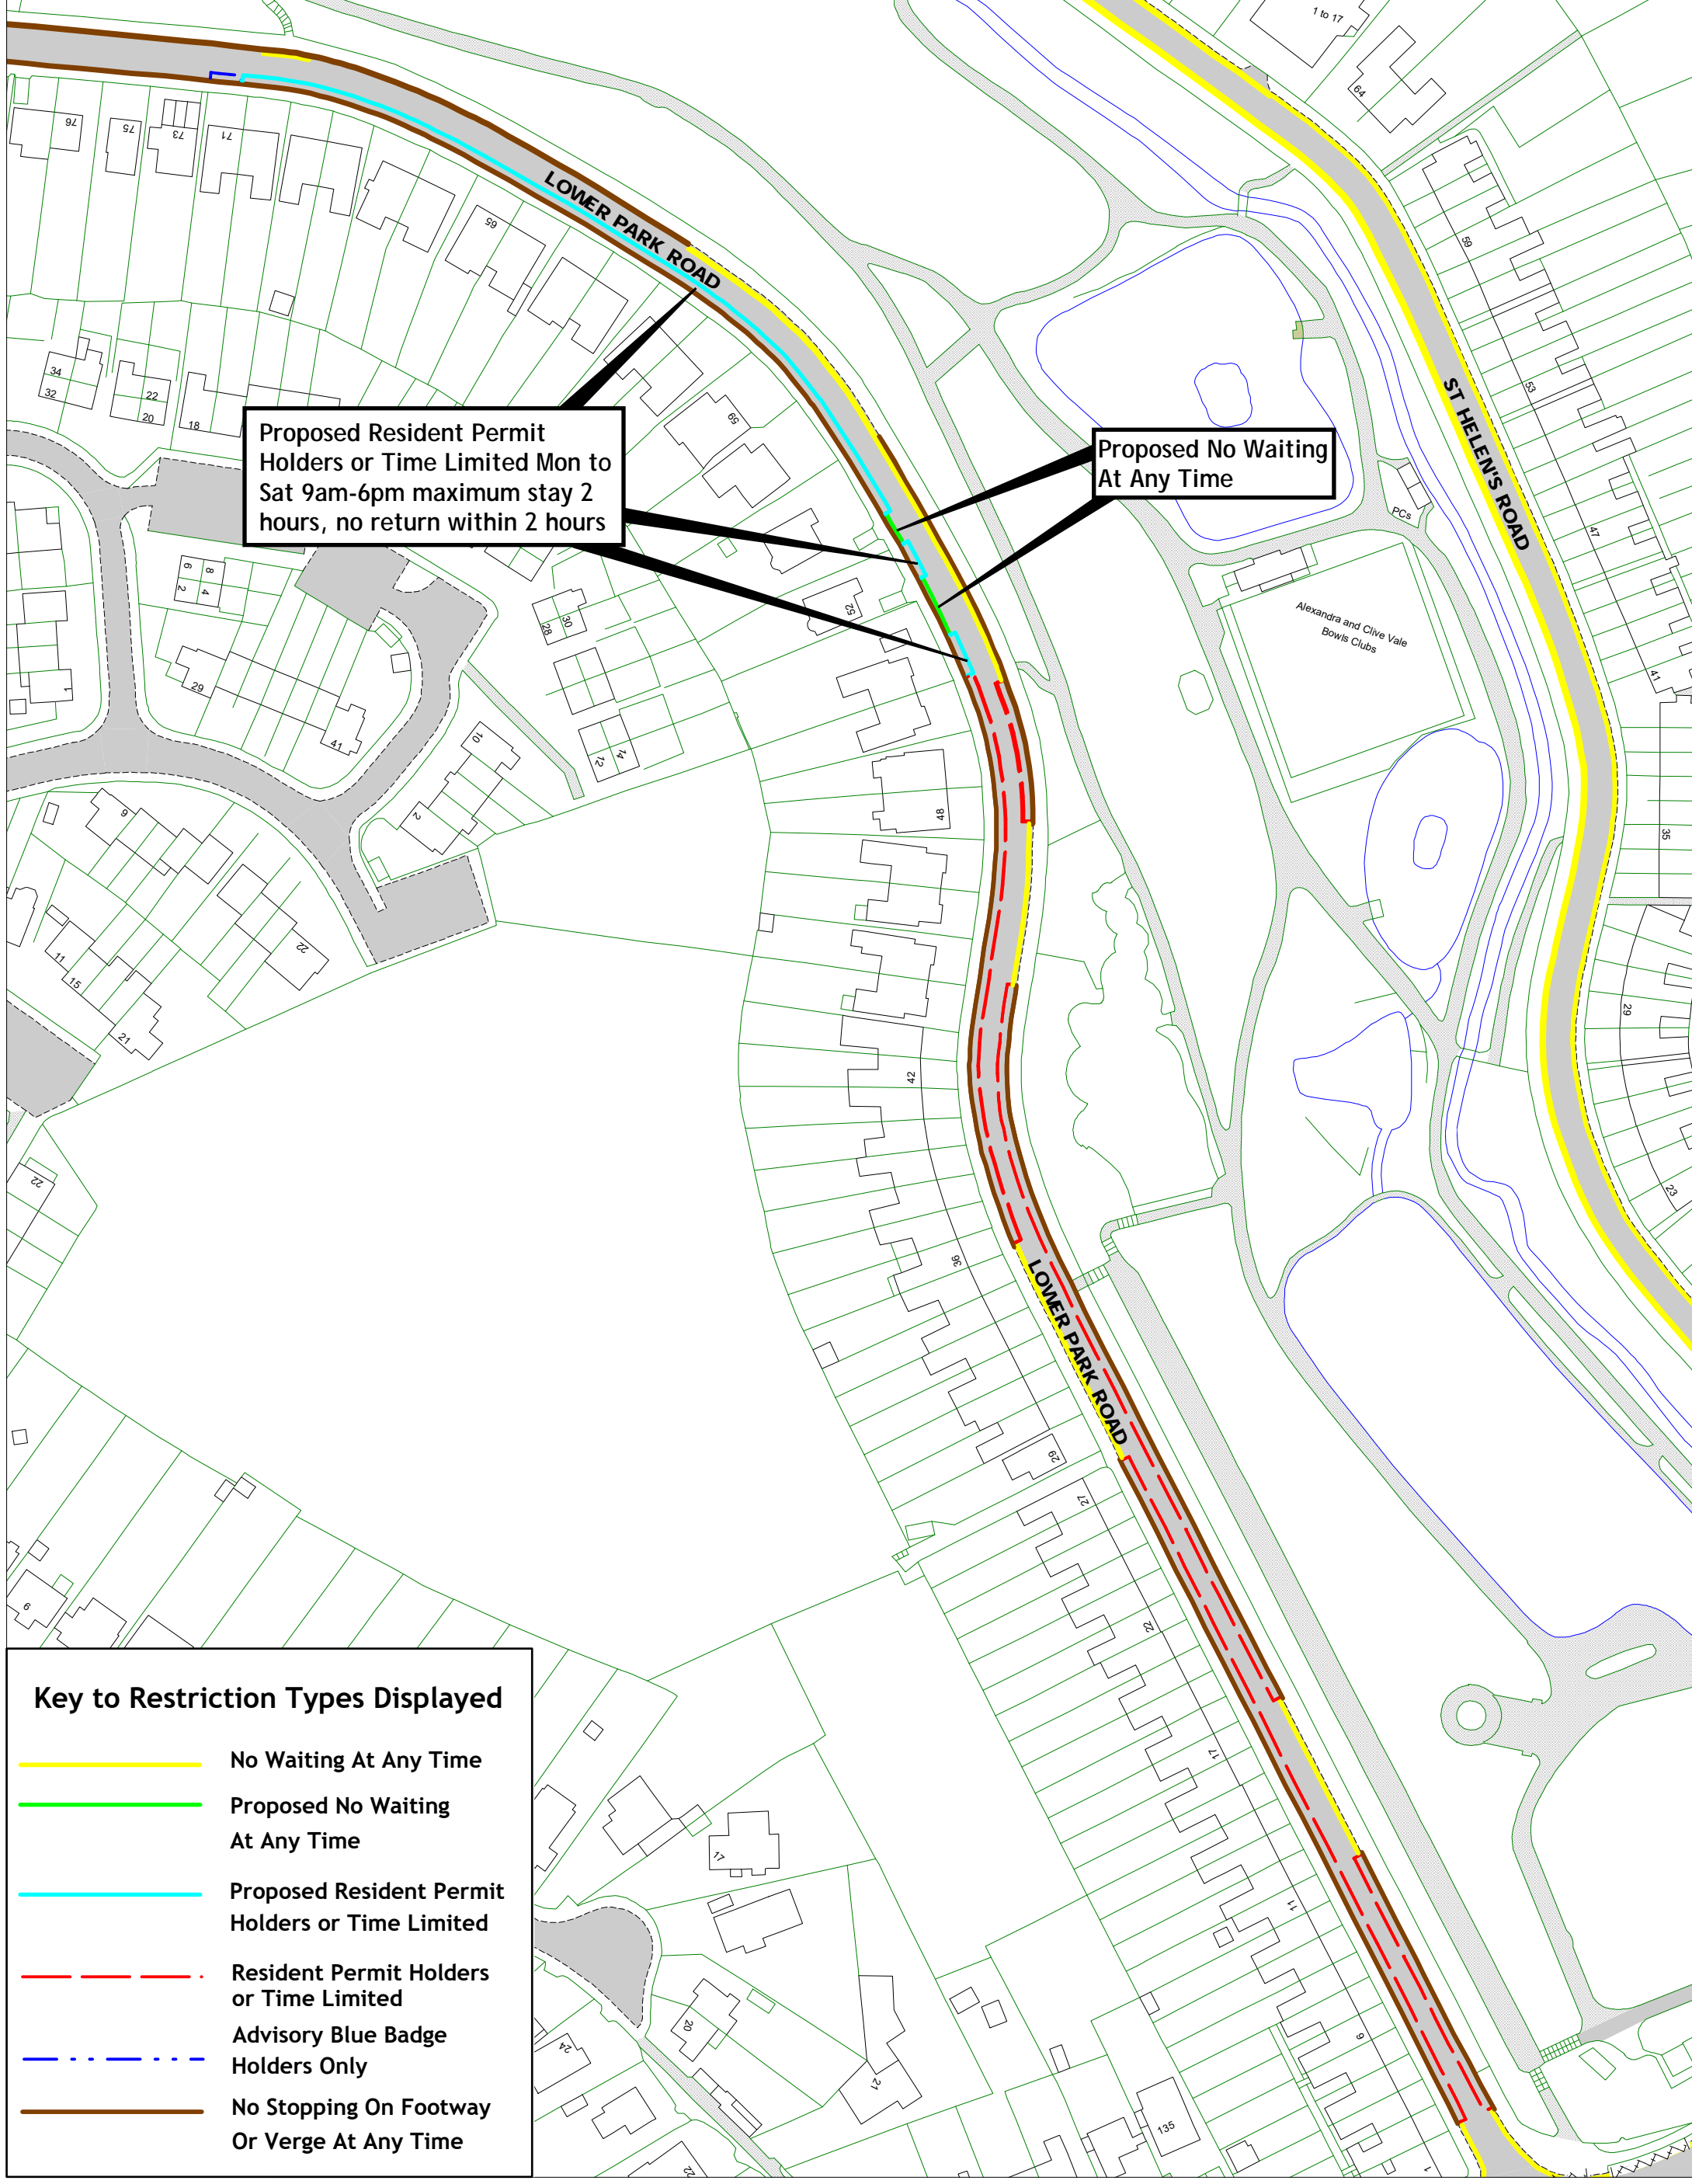

Proposed Resident Permit Holders or Time Limited Mon to Sat 9am-6pm maximum stay 2 hours, no return within 2 hours

Proposed No Waiting At Any Time

Key to Restriction Types Displayed

- No Waiting At Any Time
- Proposed No Waiting At Any Time
- Proposed Resident Permit Holders or Time Limited
- - - Resident Permit Holders or Time Limited
- . - . Advisory Blue Badge Holders Only
- No Stopping On Footway Or Verge At Any Time