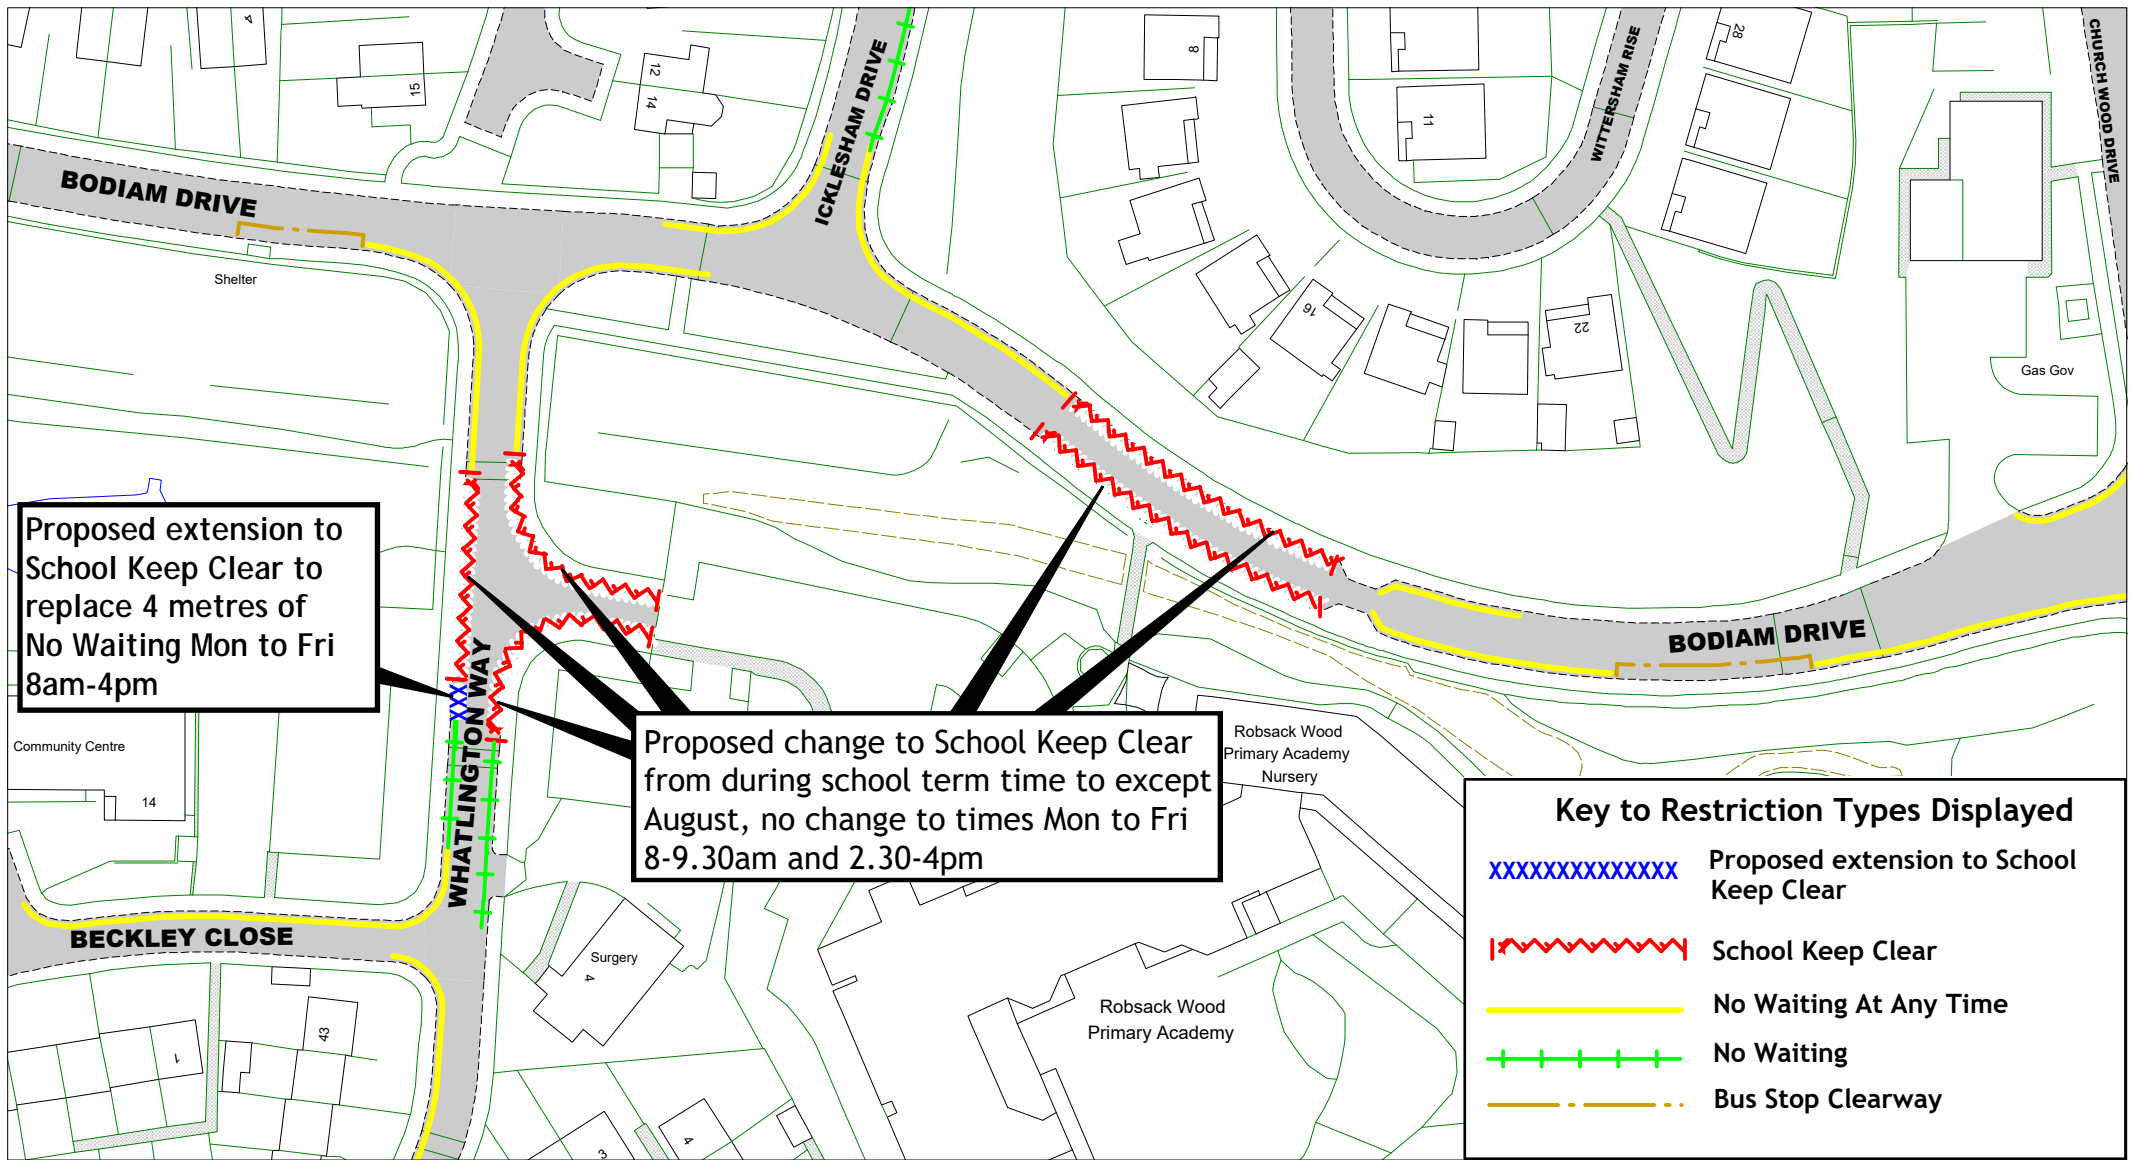

Proposed extension to School Keep Clear to replace 4 metres of No Waiting Mon to Fri 8am-4pm

Proposed change to School Keep Clear from during school term time to except August, no change to times Mon to Fri 8-9.30am and 2.30-4pm

Key to Restriction Types Displayed

- XXXXXXXXXXXX Proposed extension to School Keep Clear
- ||| School Keep Clear
- ———— No Waiting At Any Time
- - - - - No Waiting
- . - . - Bus Stop Clearway