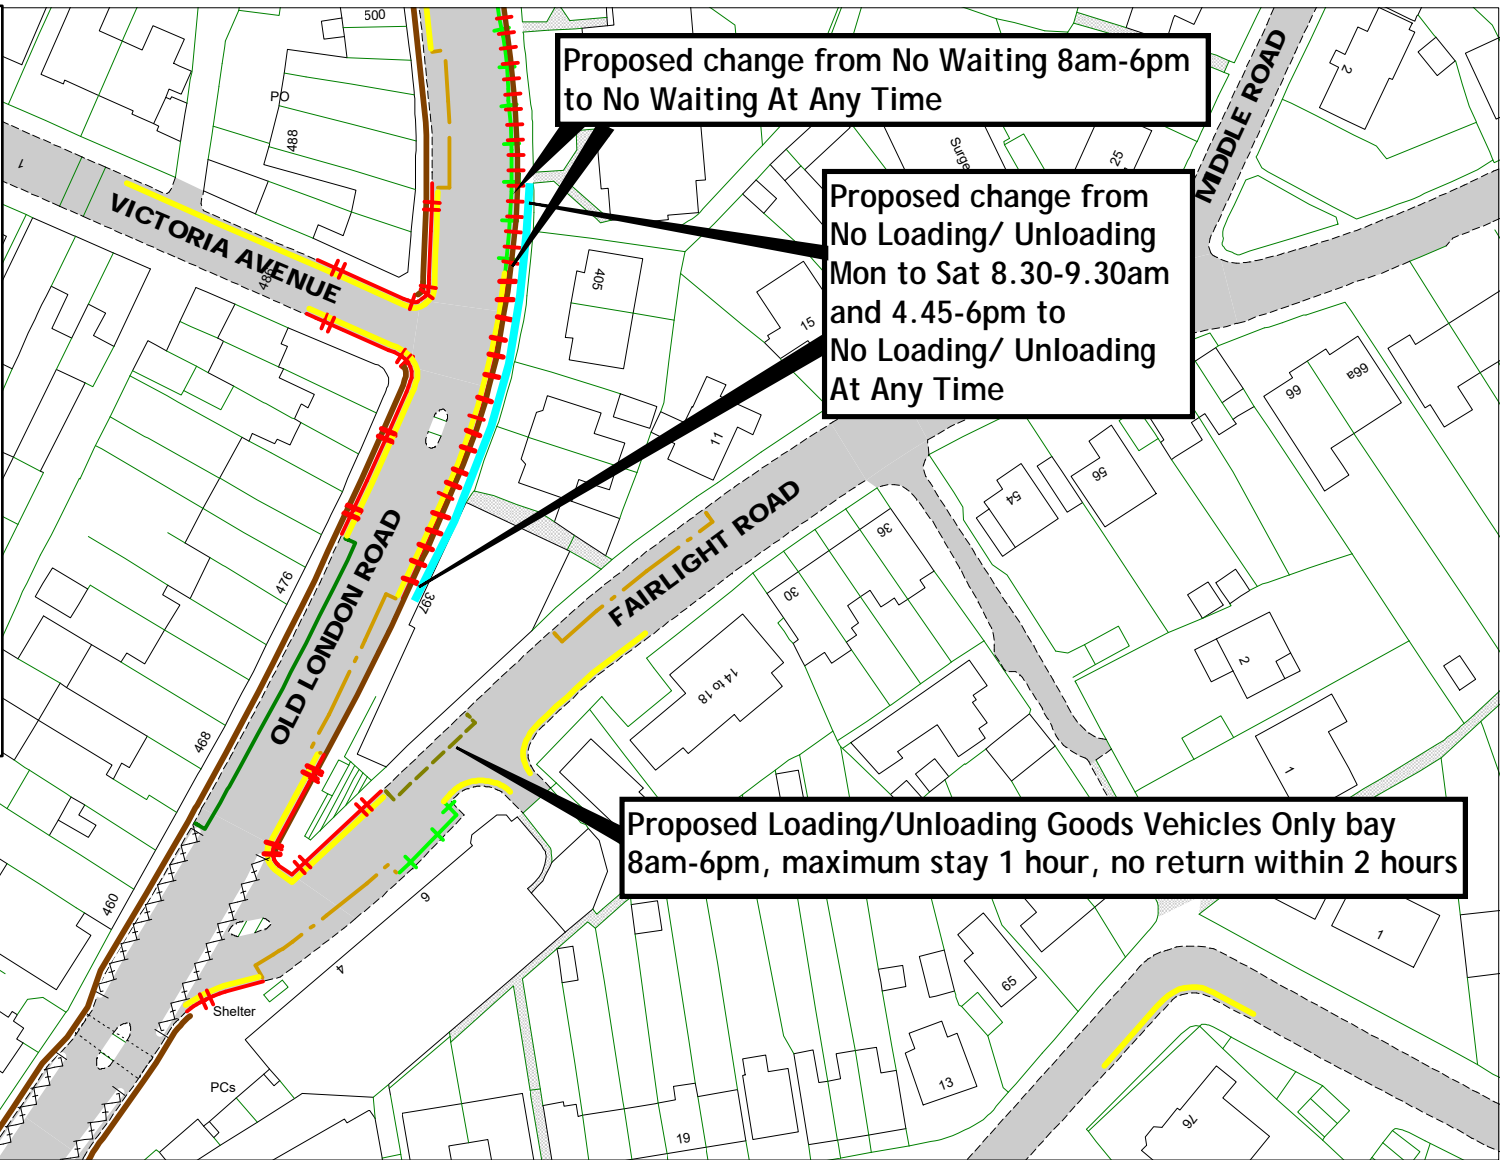

Key to Restriction Types Displayed

- Proposed No Loading/ Unloading At Any Time
- No Loading/ Unloading At Any Time
- No Loading/ Unloading Mon to Sat 8.30-9.30am and 4.45-6pm
- Loading/ Unloading Goods Vehicles Only 8am-6pm
- No Waiting At Any Time
- No Waiting 8am-6pm
- No Stopping On Footway Or Verge At Any Time
- Bus Stop Clearway
- Time Limited Mon to Sat 8am-6pm maximum stay 1 hour, no return within 2 hours
- Pedestrian Crossing

East Sussex
County Council

Fairlight Road, Old London Road
Hastings Parking Review 2022-2023

[Return to index](#)

SCALE	1 : 1000
DATE	12/05/2023
DRAWING No.	HS22 16F
DRAWN BY	
© Crown copyright. All rights reserved East Sussex County Council Licence No. 100019601 2023