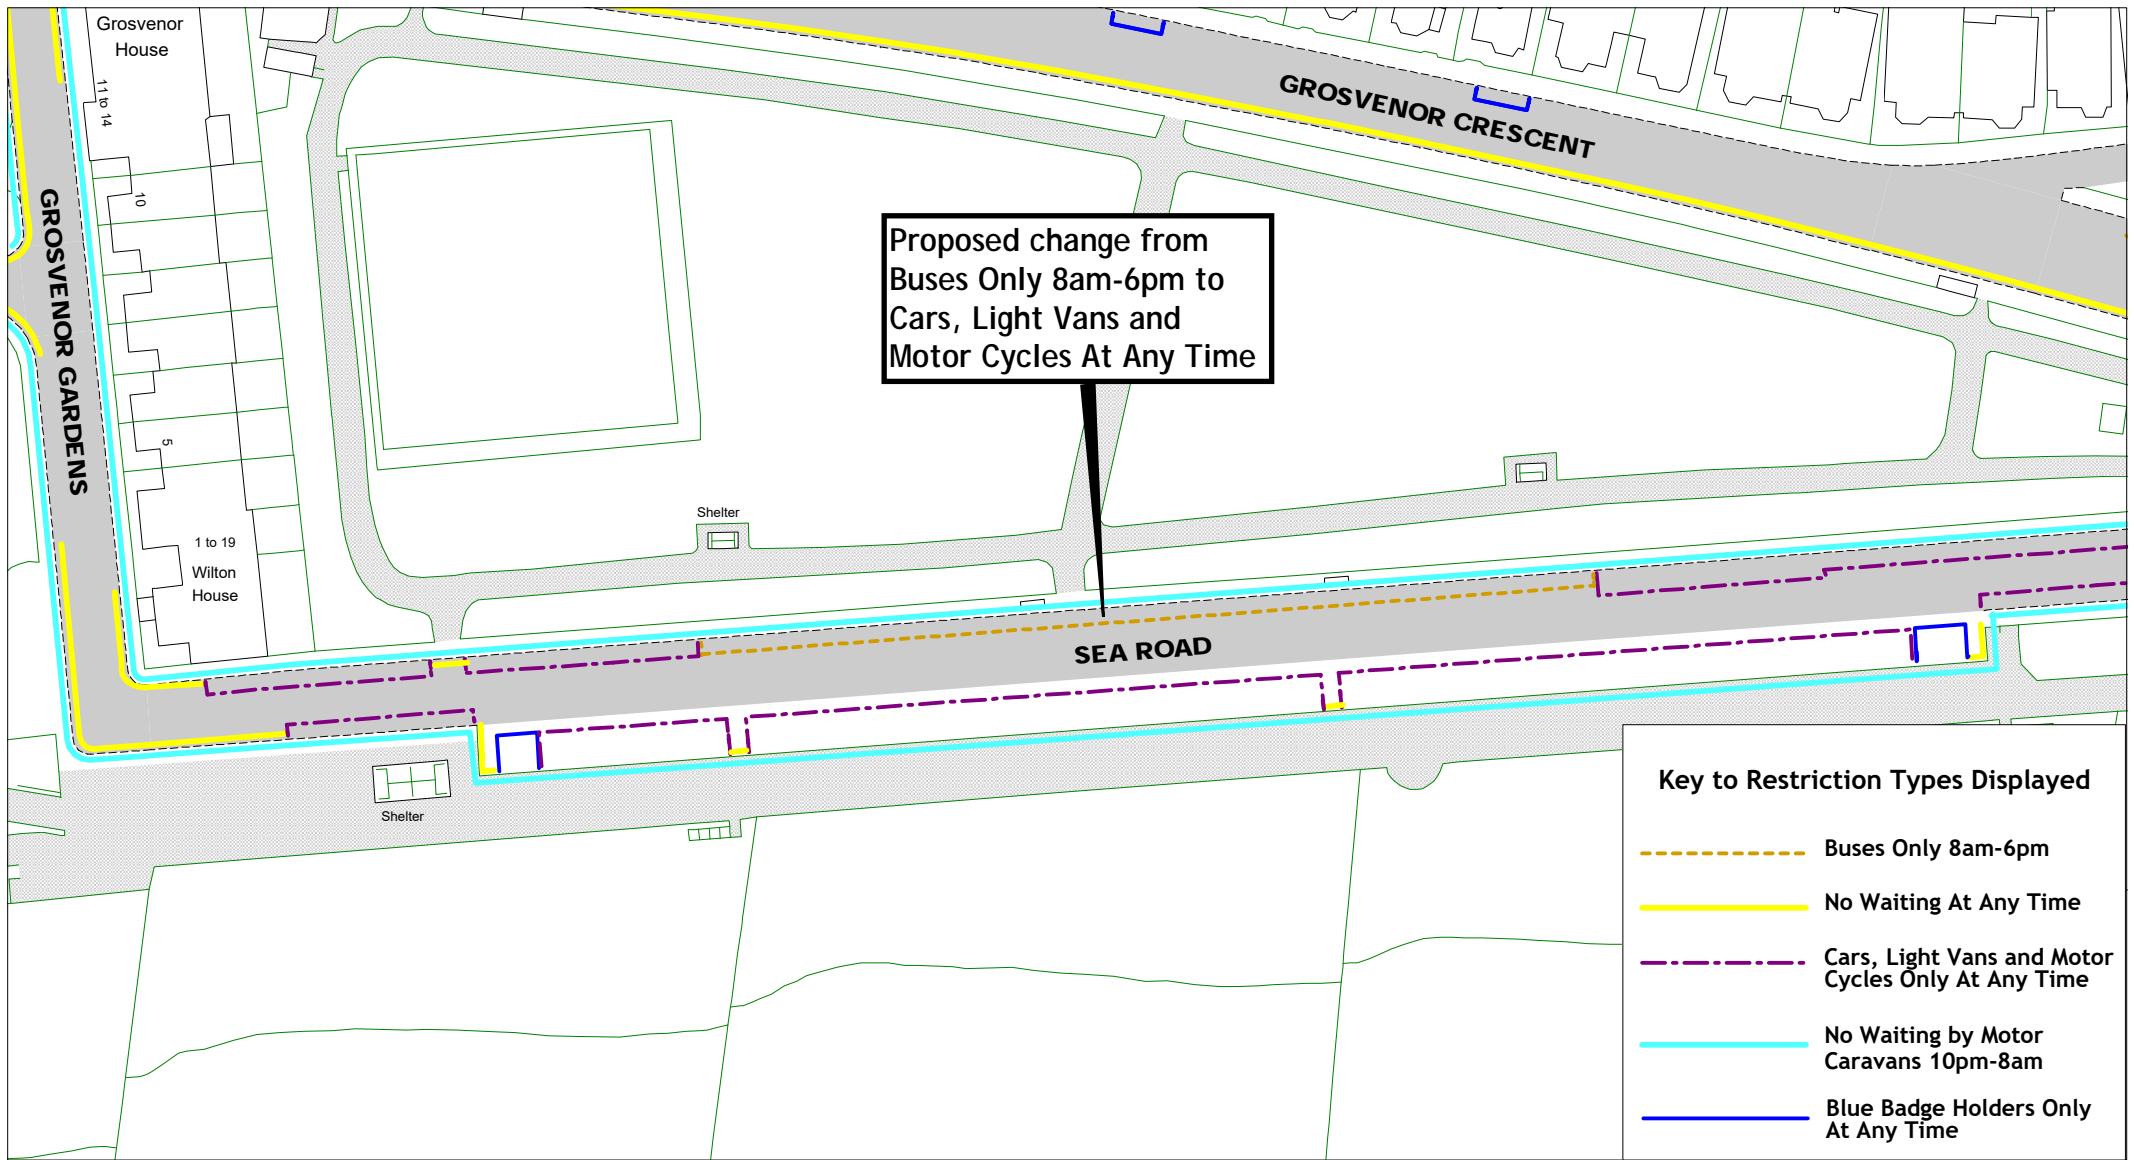

[Return to index](#)

SCALE	1 : 600
DATE	12/05/2023
DRAWING No.	HS22 33F
DRAWN BY	
© Crown copyright. All rights reserved East Sussex County Council Licence No. 100019601 2023	

Proposed change from
Buses Only 8am-6pm to
Cars, Light Vans and
Motor Cycles At Any Time