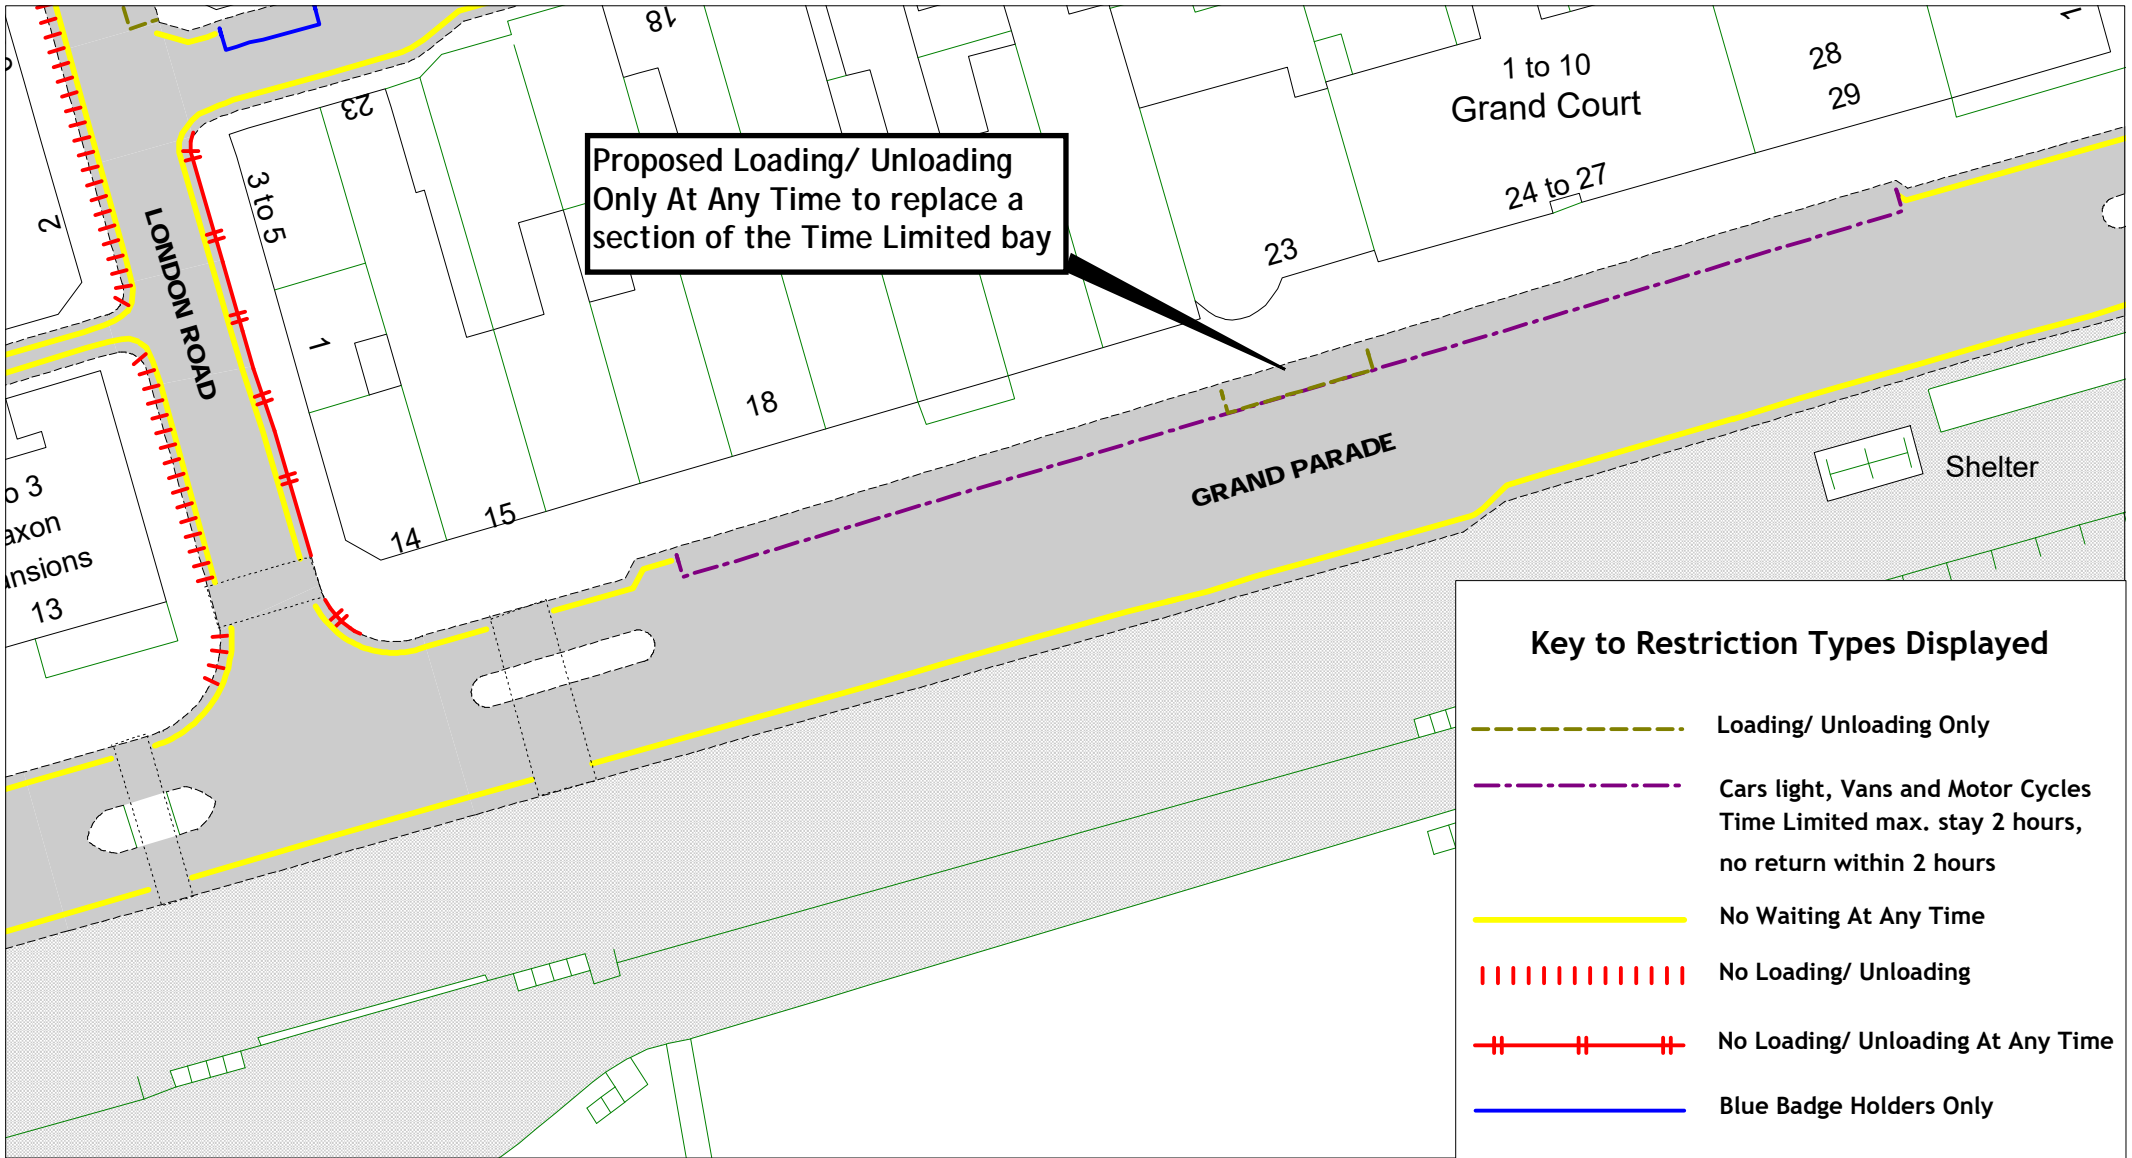

Grand Parade

Hastings Parking Review 2022-2023

[Return to index](#)

SCALE	1 : 500
DATE	12/05/2023
DRAWING No.	HS22 17F
DRAWN BY	
© Crown copyright. All rights reserved East Sussex County Council Licence No. 100019601 2023