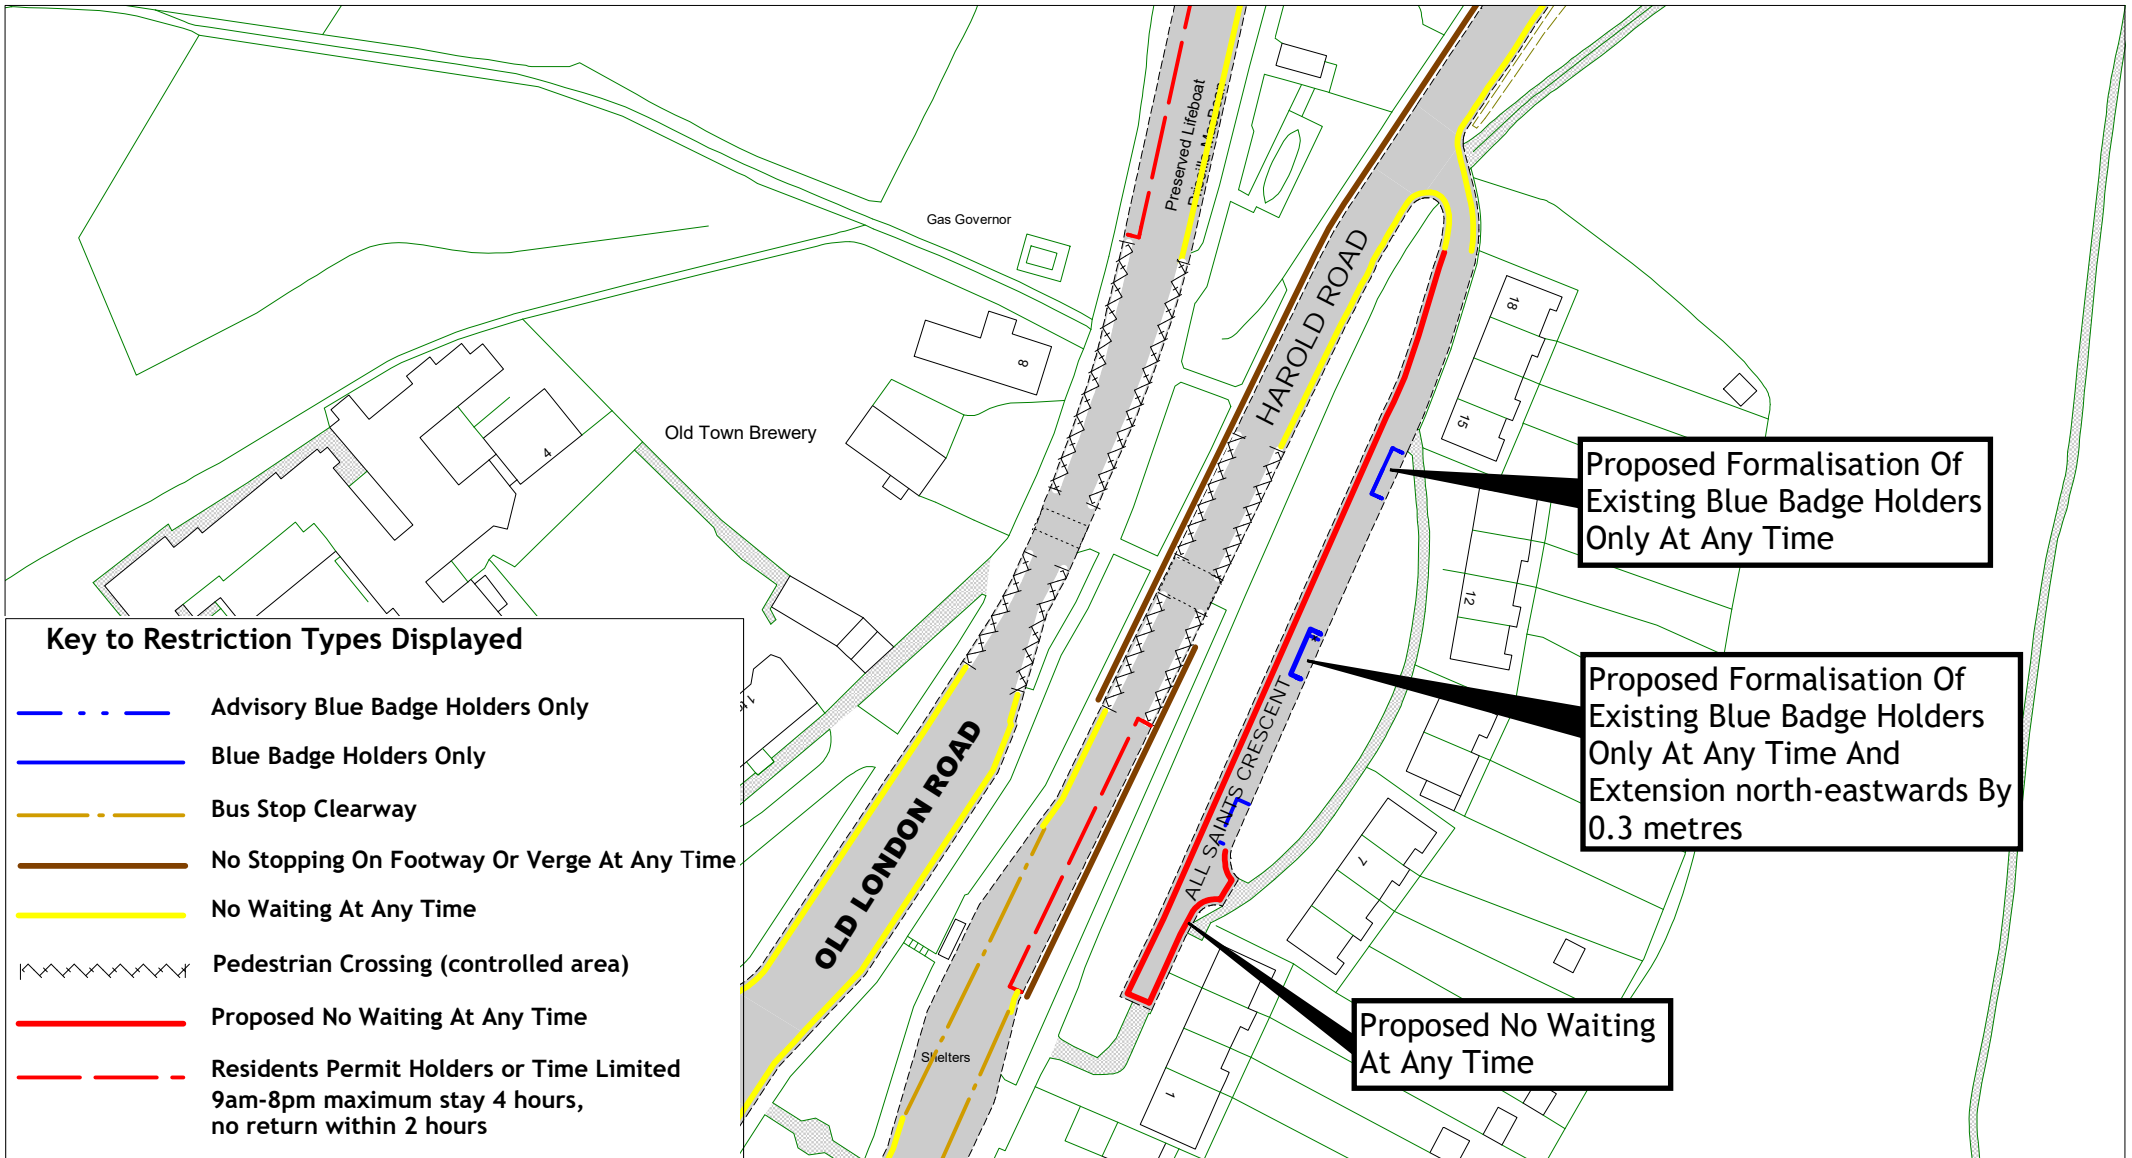

Hastings Parking Review 2022-2023

Formal Consultation

Drawings

Hastings Parking Review 2022-2023

Formal consultation drawings

	Road Name	Drawing No.	Drawing No.
1	All Saints Crescent	HS22 01F	
2	Amherst Road	HS22 02F	
3	Ashburnham Road	HS22 03F	
4	Bembrook Road	HS22 04F	
5	Bodiam Drive	HS22 05F	
6	Bohemia Road	HS22 06F	
7	Brightling Road	HS22 07F	
8	Castledown Avenue	HS22 08F	
9	Chapel Park Road	HS22 06F	
10	Church In The Wood Lane	HS22 09F	
11	Collier Road	HS22 04F	
12	Coghurst Road	HS22 10F	
13	Cornfield Terrace	HS22 06F	
14	Cornwallis Gardens	HS22 11F	
15	Croft Road	HS22 04F	HS22 12F
16	Earl Street	HS22 13F	
17	Edmund Road	HS22 14F	
18	Exmouth Place	HS22 15F	
19	Fairlight Road	HS22 16F	
20	Githa Road	HS22 14F	
21	Godwin Road	HS22 14F	
22	Grand Parade	HS22 17F	HS22 18F
23	Harley Shute Road	HS22 19F	
24	Harold Road	HS22 20F	
25	Hornbye Road	HS22 21F	
26	Hughenden Road	HS22 22F	
27	Little Ridge Avenue	HS22 23F	
28	Lower Park Road	HS22 24F	
29	Mann Street	HS22 13F	
30	Middle Road	HS22 07F	
31	Millward Road	HS22 25F	
32	Mount Road	HS22 26F	
33	Oban Road	HS22 27F	
34	Old London Road	HS22 16F	
35	Perth Road	HS22 27F	
36	Priory Road	HS22 28F	
37	Quebec Road	HS22 29F	
38	Queens Road	HS22 30F	
39	Robertson Terrace	HS22 31F	
40	Rymill Road	HS22 32F	
41	St Pauls Road	HS22 06F	HS22 37F
43	Saxon Street	HS22 33F	
44	Sea Road	HS22 34F	
45	Sedlescombe Road North	HS22 35F	
46	St Helens Crescent	HS22 36F	
47	Tackleway	HS22 37AF	
48	The Ridge	HS22 10F	HS22 38F
49	Warrior Square	HS22 18F	
50	Wellington Place	HS22 30F	
51	Whatlington Way	HS22 05F	
52	White Rock Road	HS22 39F	
53	Woodland Vale Road	HS22 40F	
54	York Gardens	HS22 30F	