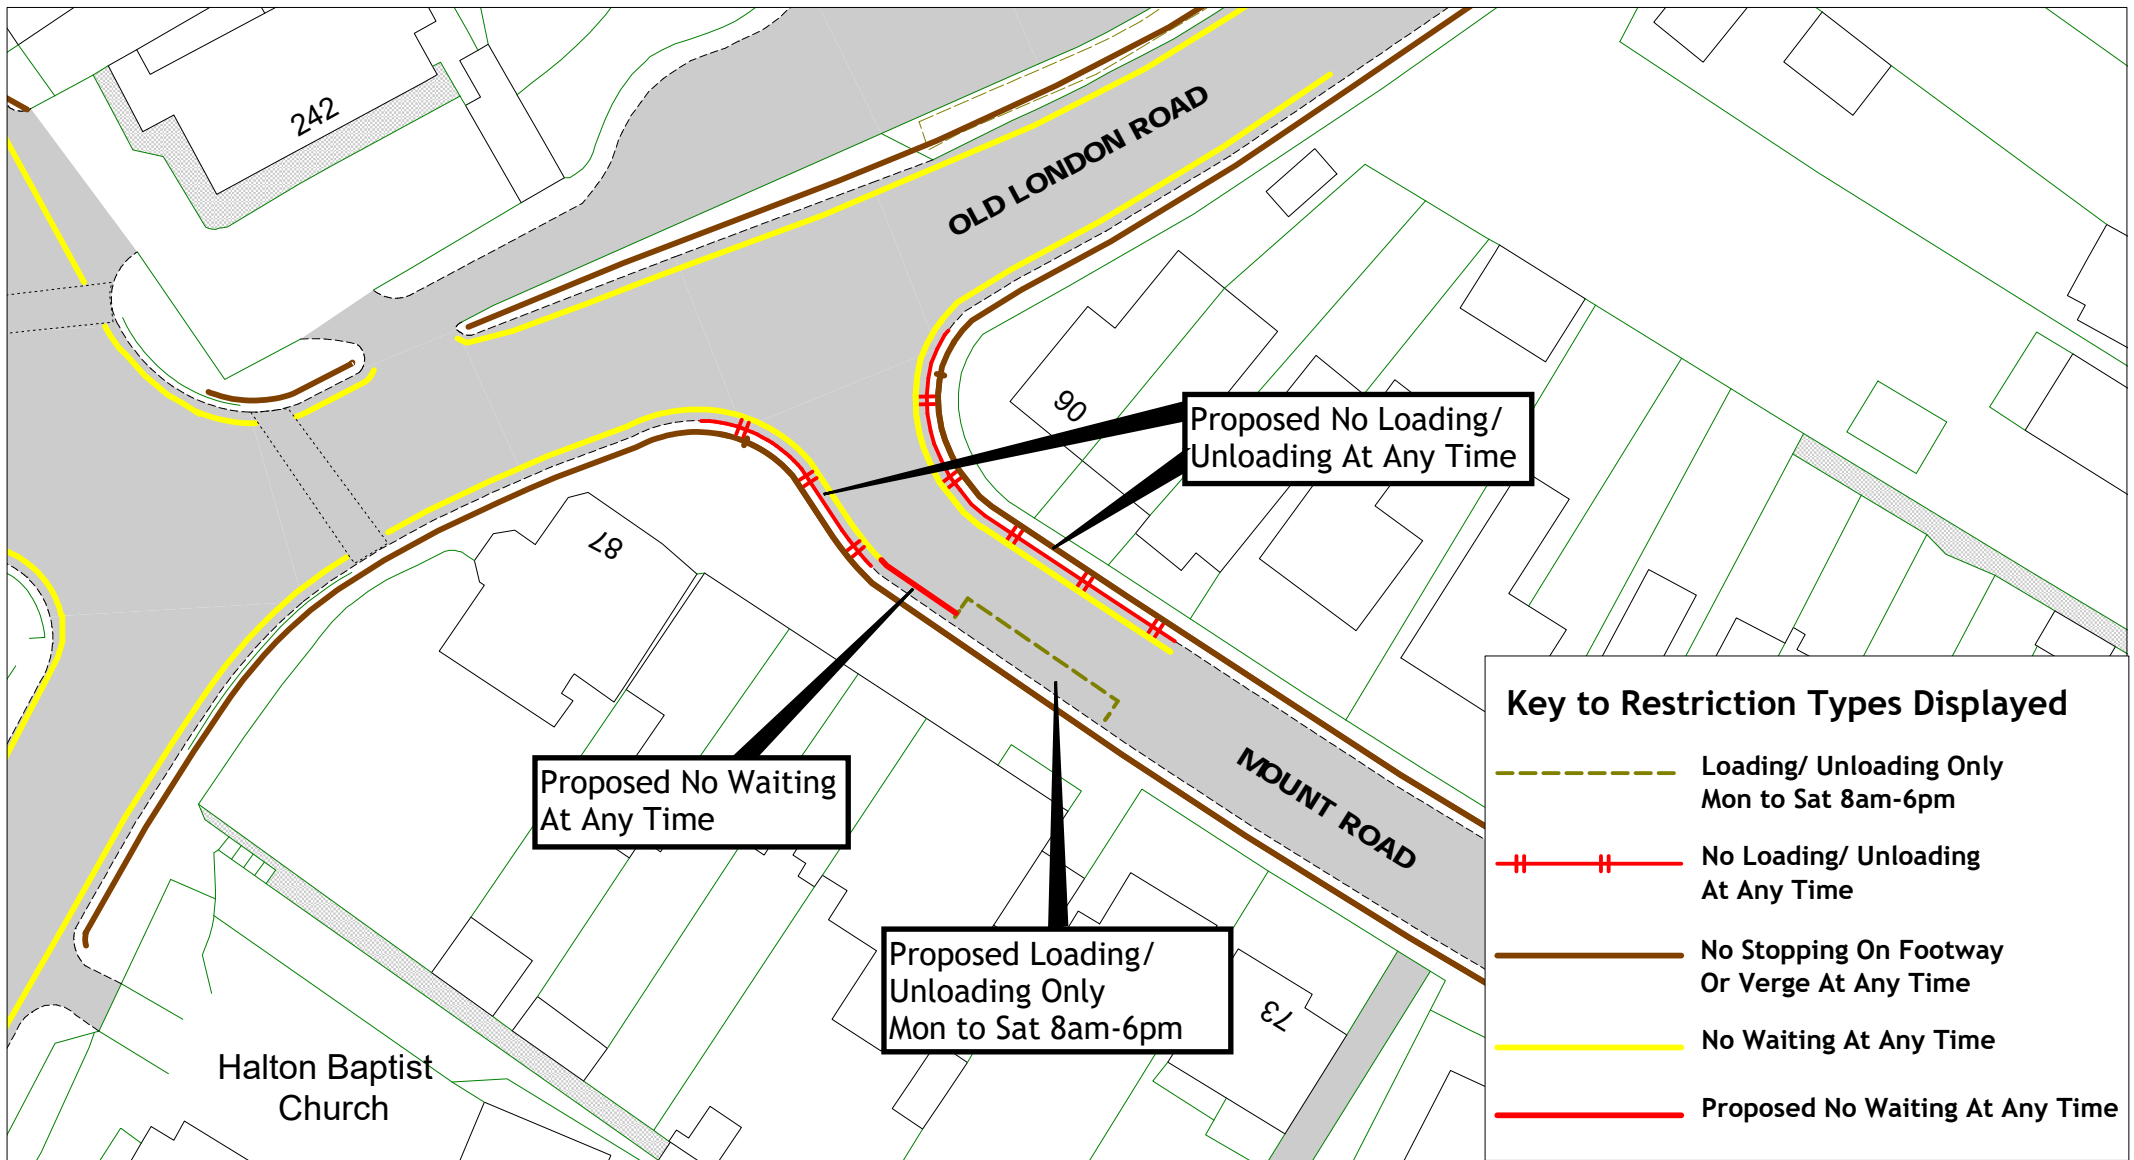

Key to Restriction Types Displayed

-  Loading/ Unloading Only
Mon to Sat 8am-6pm
-  No Loading/ Unloading
At Any Time
-  No Stopping On Footway
Or Verge At Any Time
-  No Waiting At Any Time
-  Proposed No Waiting At Any Time