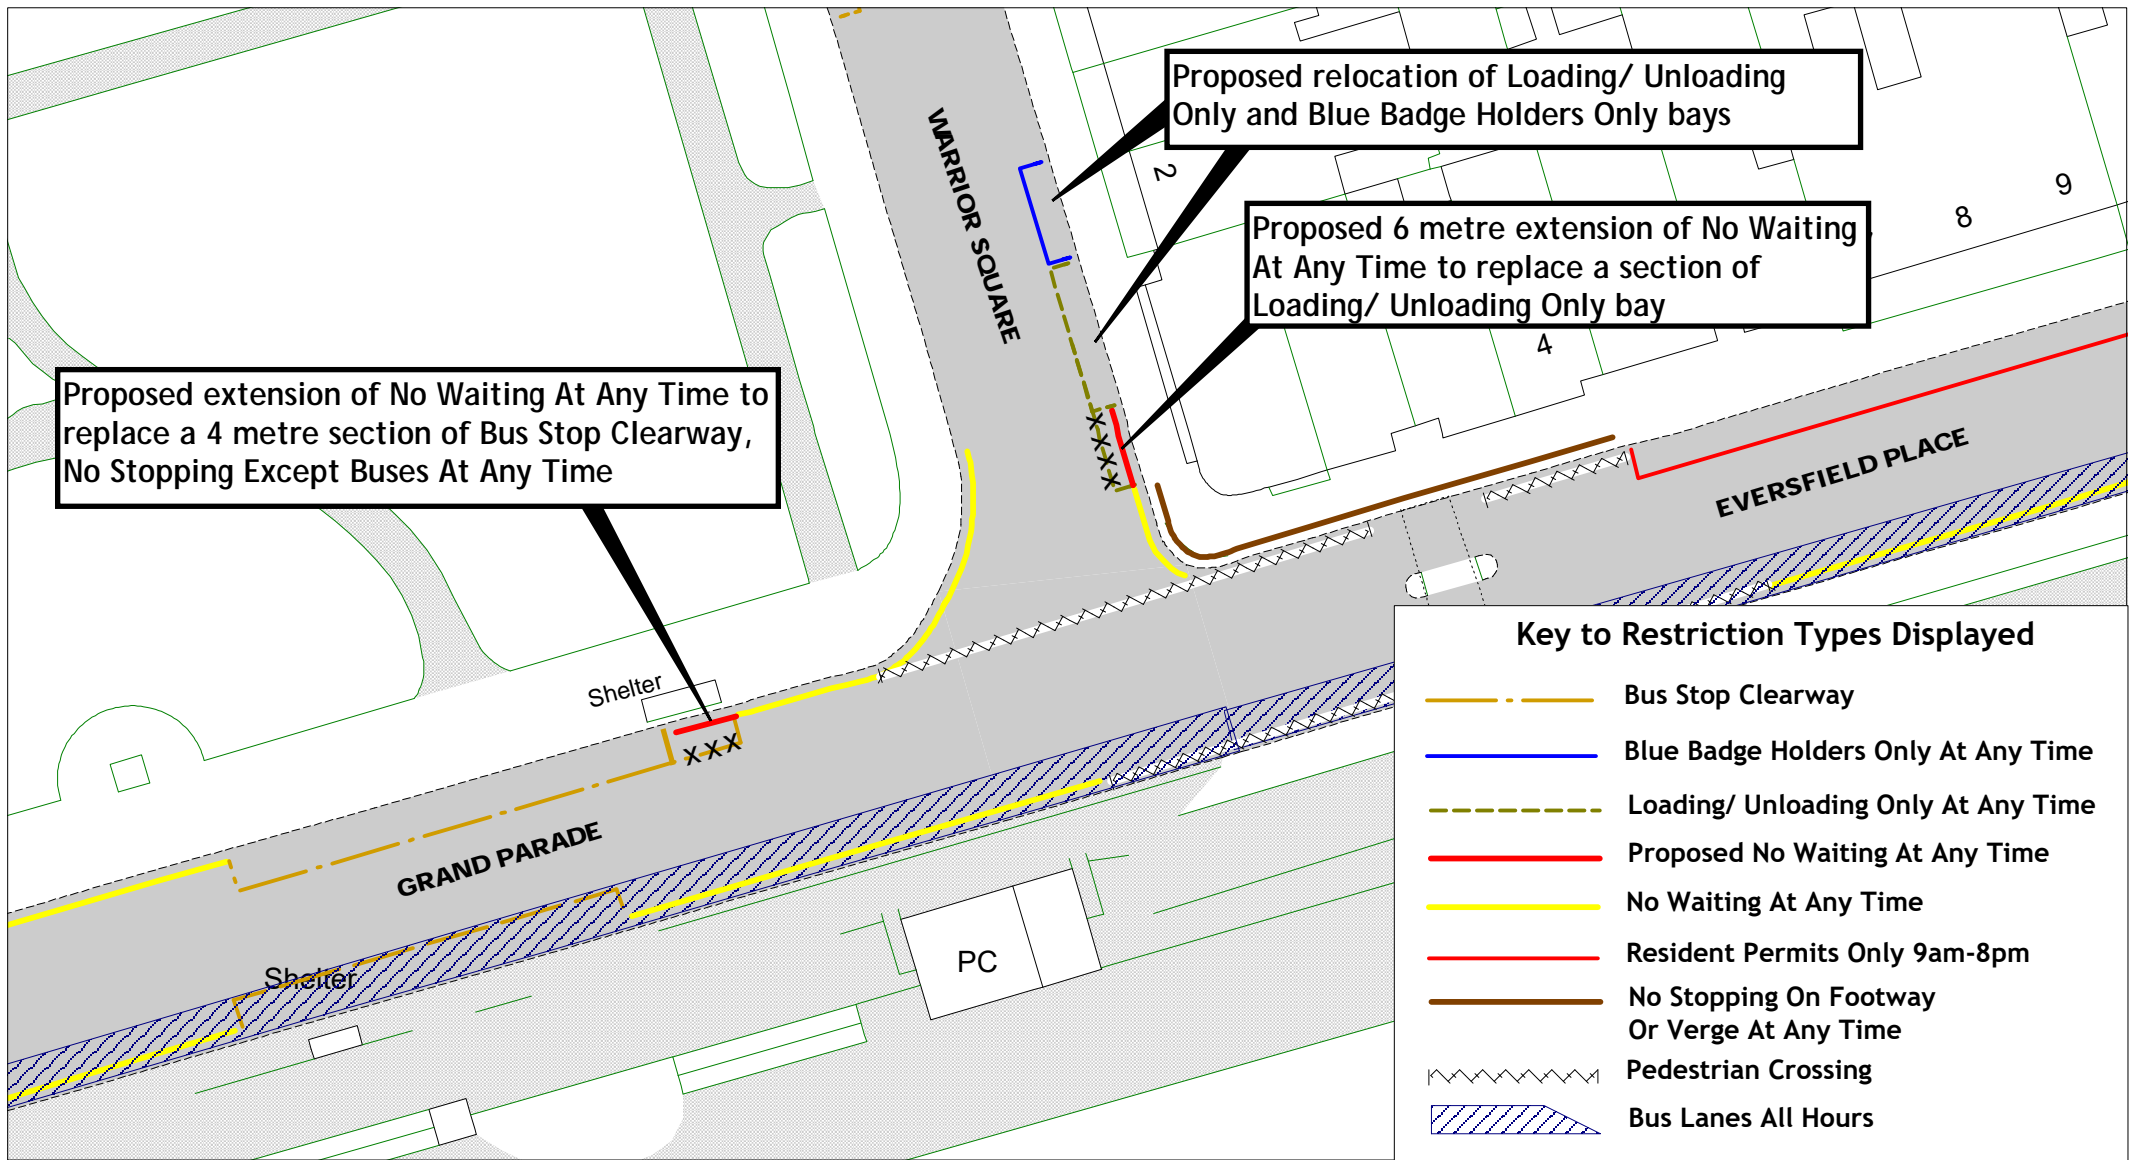

Proposed extension of No Waiting At Any Time to replace a 4 metre section of Bus Stop Clearway, No Stopping Except Buses At Any Time

Proposed relocation of Loading/ Unloading Only and Blue Badge Holders Only bays

Proposed 6 metre extension of No Waiting At Any Time to replace a section of Loading/ Unloading Only bay

Key to Restriction Types Displayed

- Bus Stop Clearway
- Blue Badge Holders Only At Any Time
- Loading/ Unloading Only At Any Time
- Proposed No Waiting At Any Time
- No Waiting At Any Time
- Resident Permits Only 9am-8pm
- No Stopping On Footway Or Verge At Any Time
- Pedestrian Crossing
- Bus Lanes All Hours