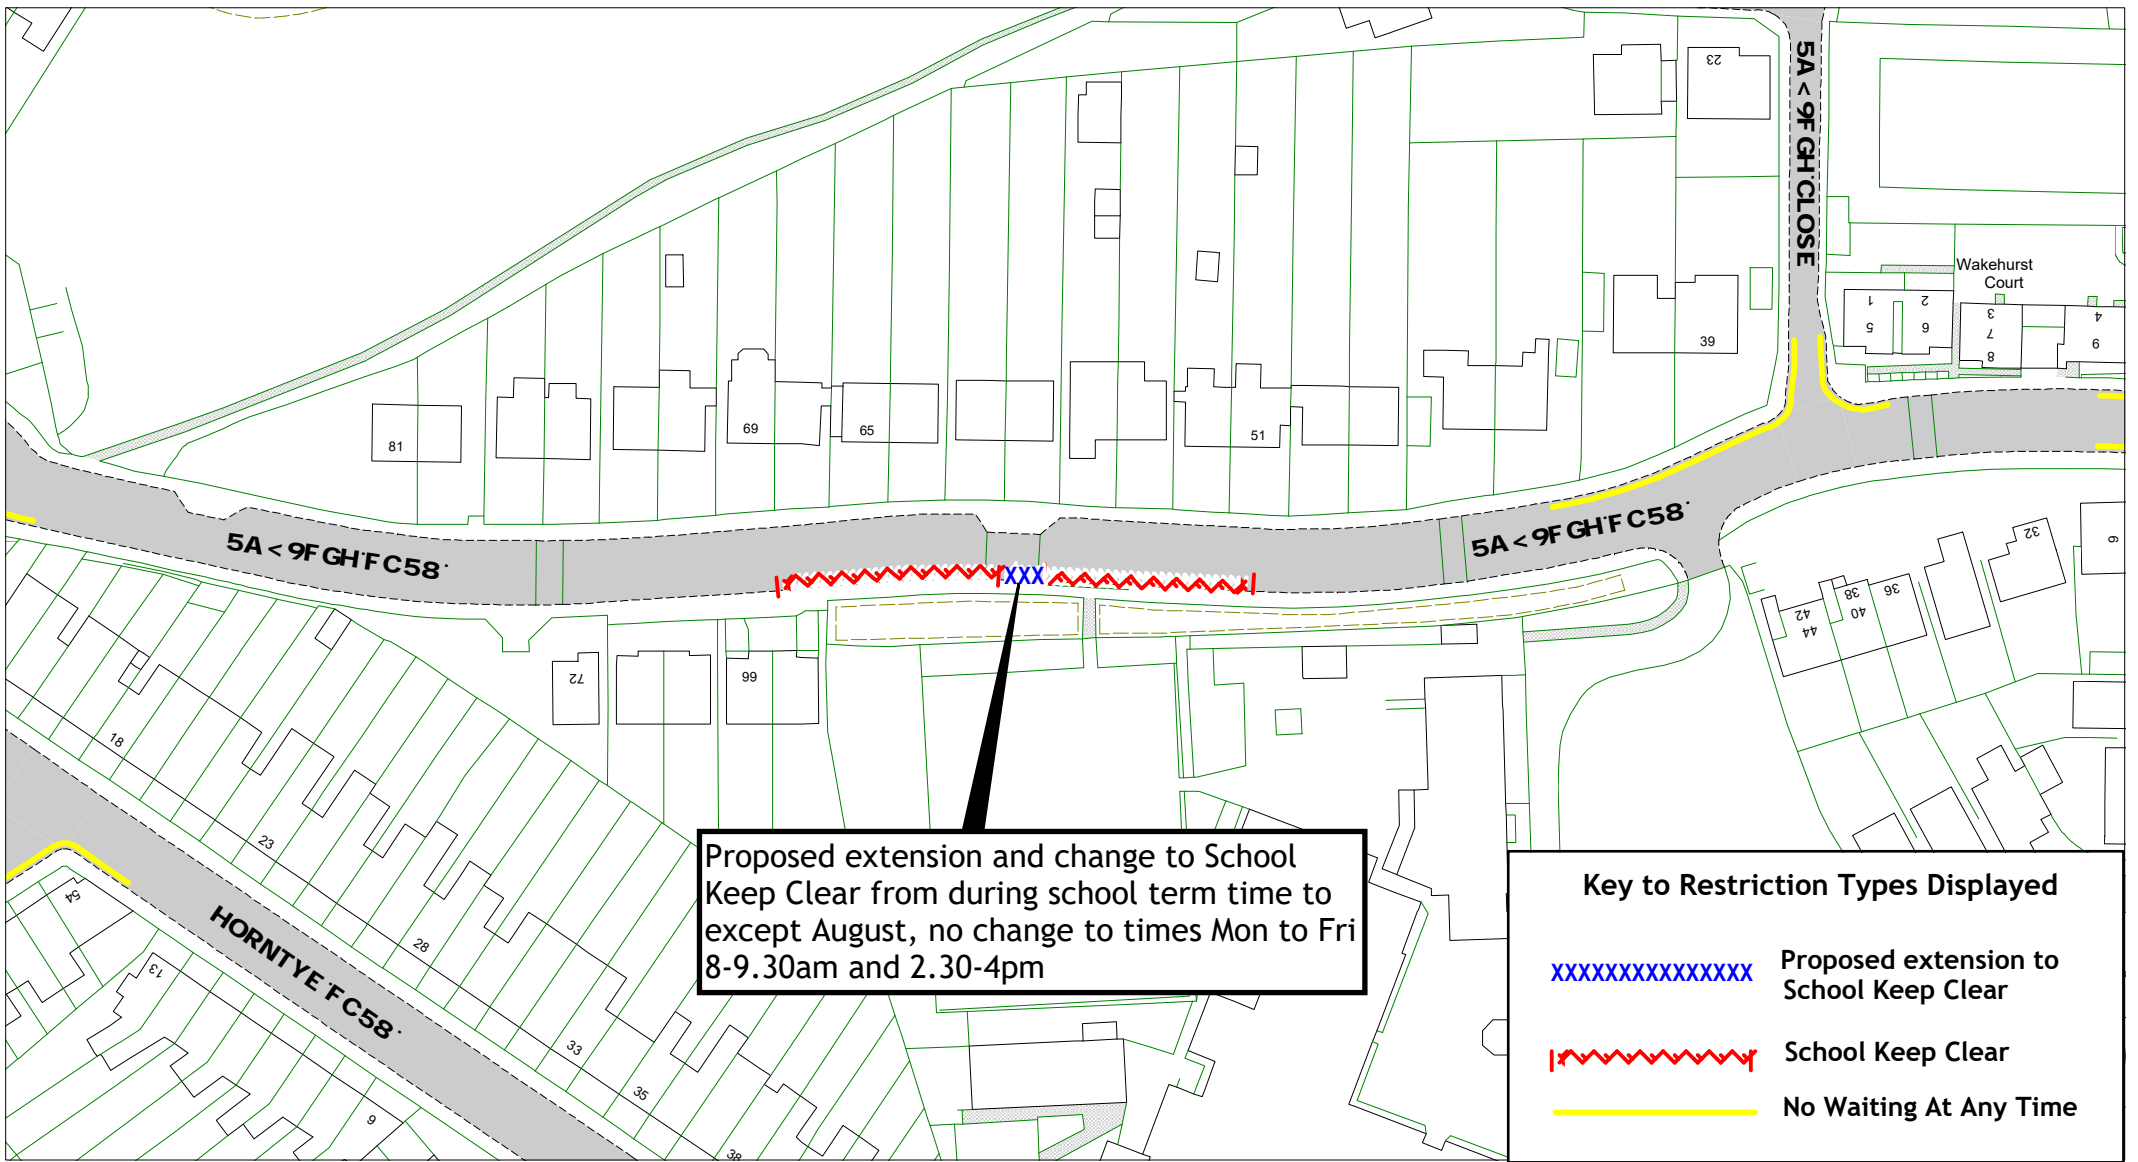

Proposed extension and change to School Keep Clear from during school term time to except August, no change to times Mon to Fri 8-9.30am and 2.30-4pm

Key to Restriction Types Displayed

- XXXXXXXXXXXXXXXXX Proposed extension to School Keep Clear
- XXXXXXXXXXXXXXX School Keep Clear
- ————— No Waiting At Any Time