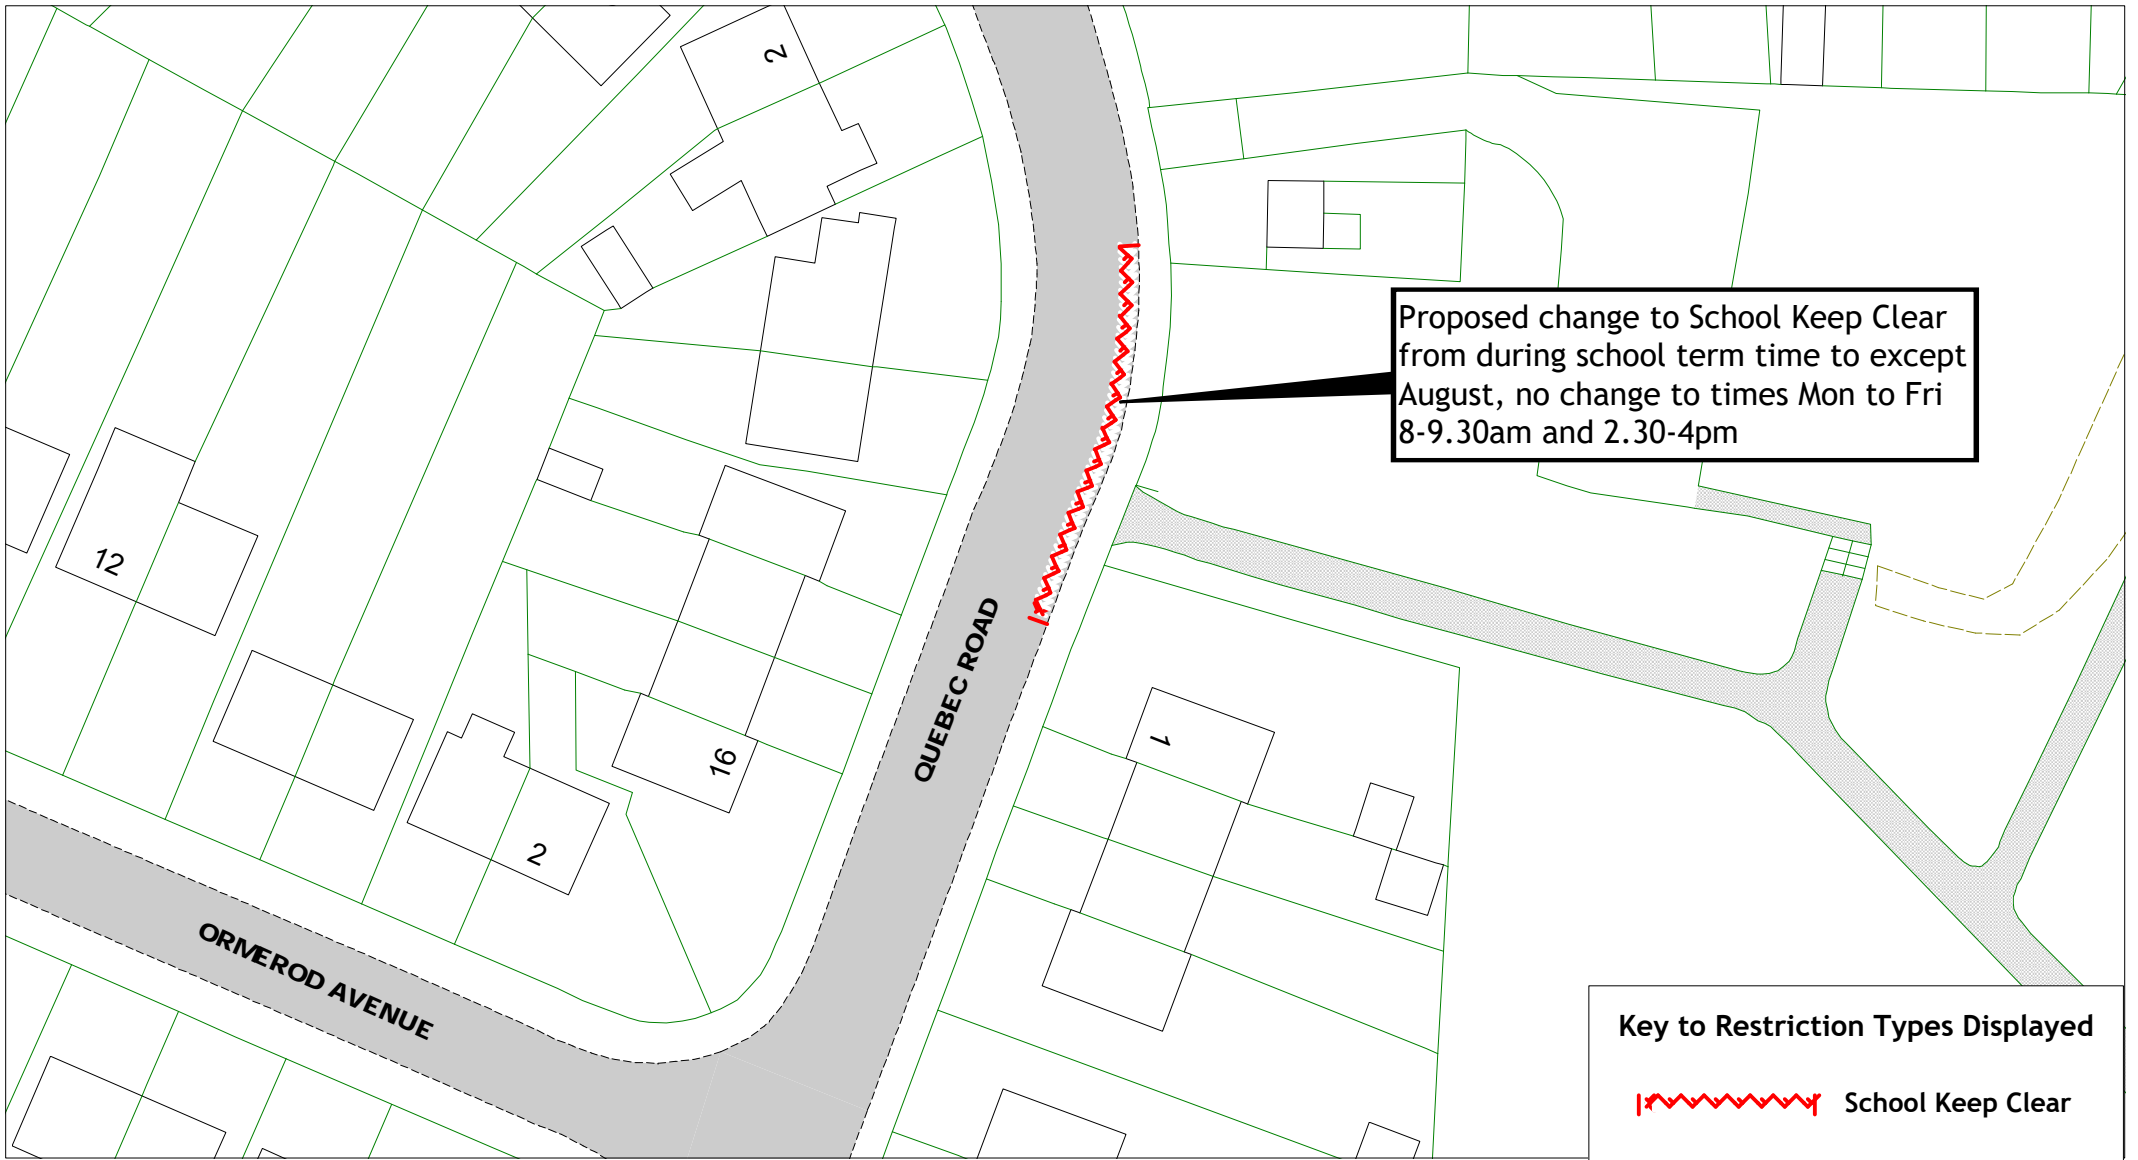

Key to Restriction Types Displayed

School Keep Clear