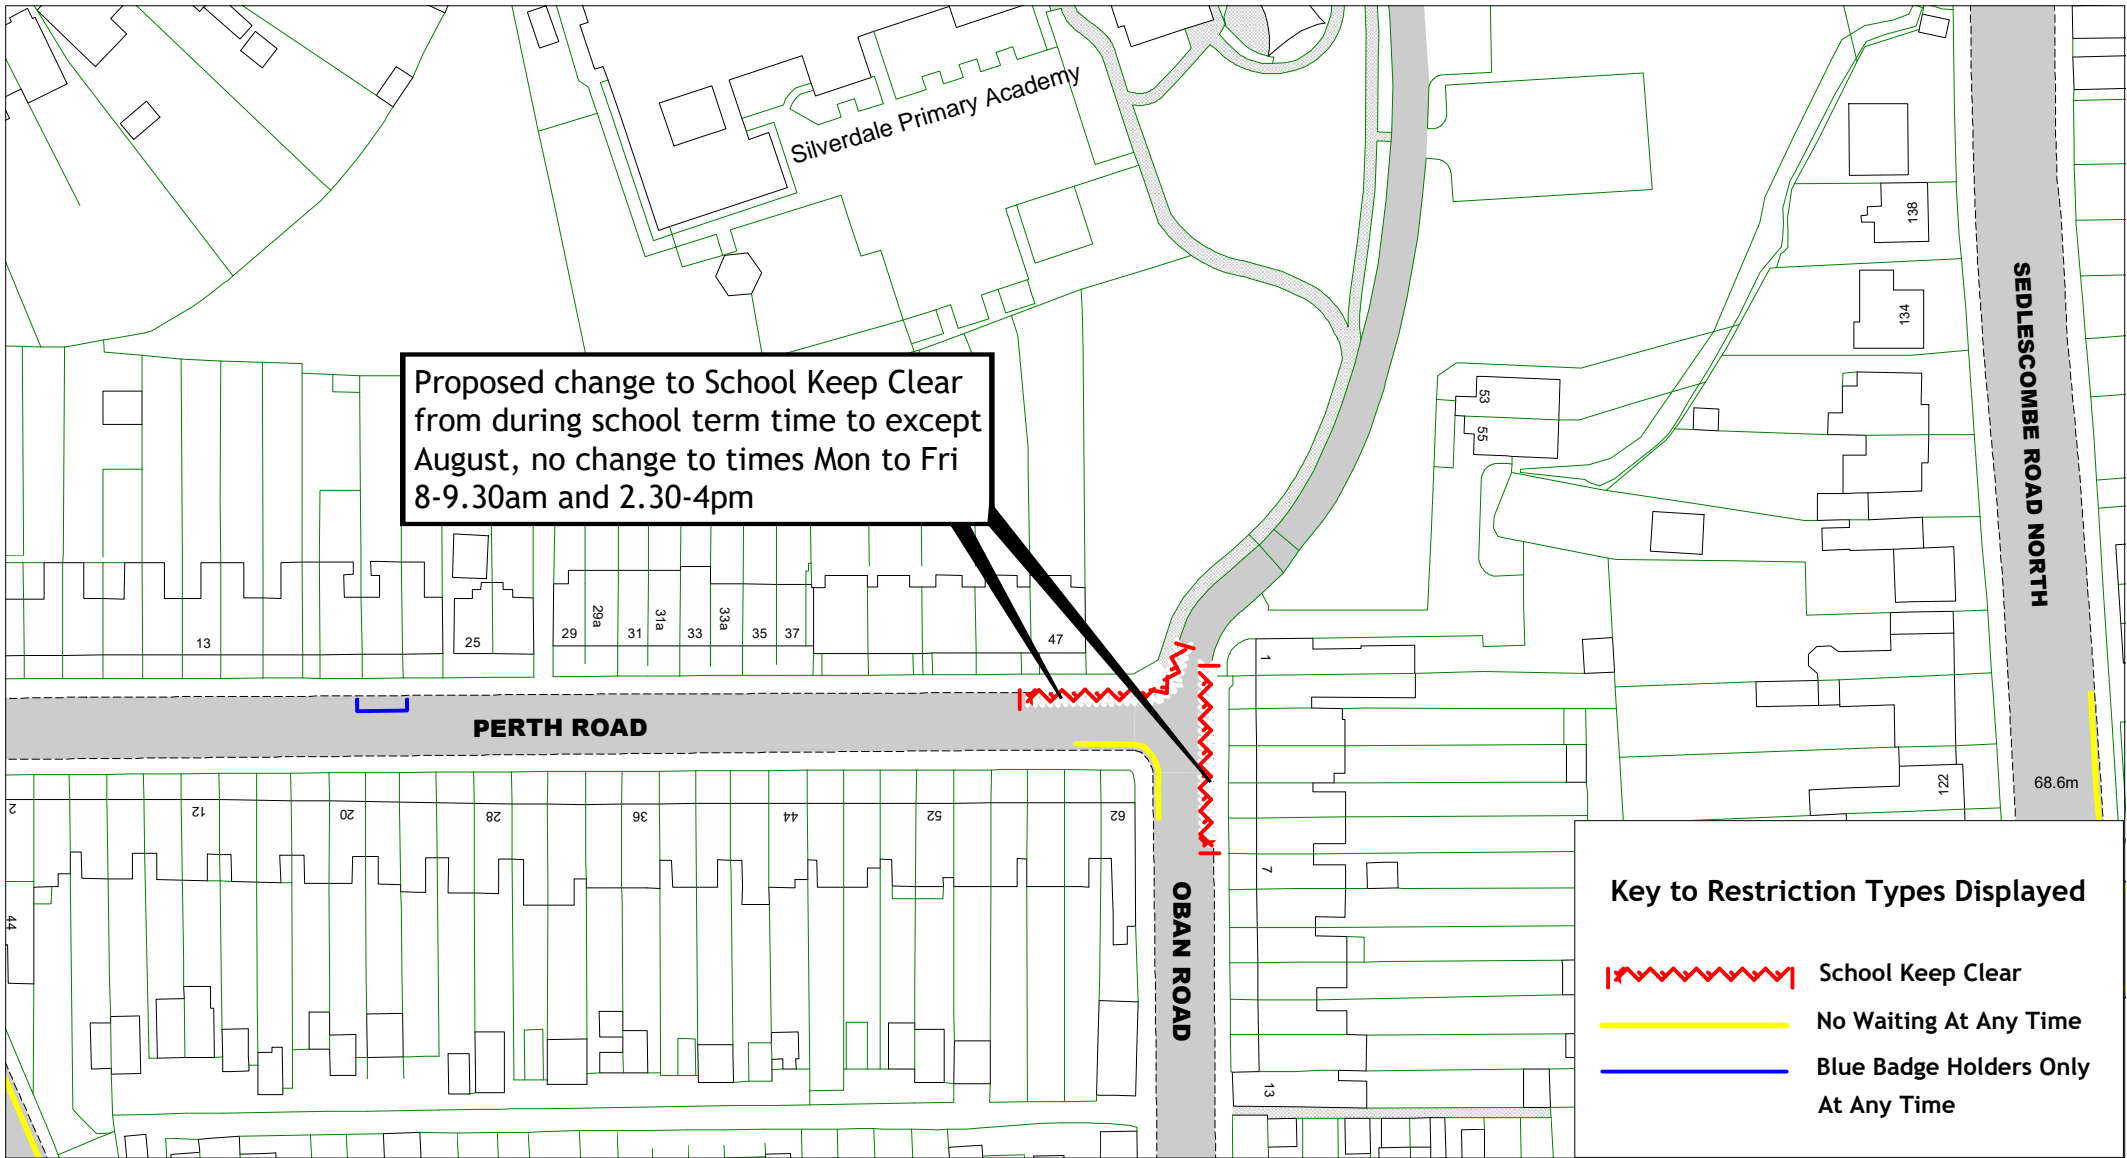

Proposed change to School Keep Clear from during school term time to except August, no change to times Mon to Fri 8-9.30am and 2.30-4pm

Key to Restriction Types Displayed

- School Keep Clear
- No Waiting At Any Time
- Blue Badge Holders Only At Any Time