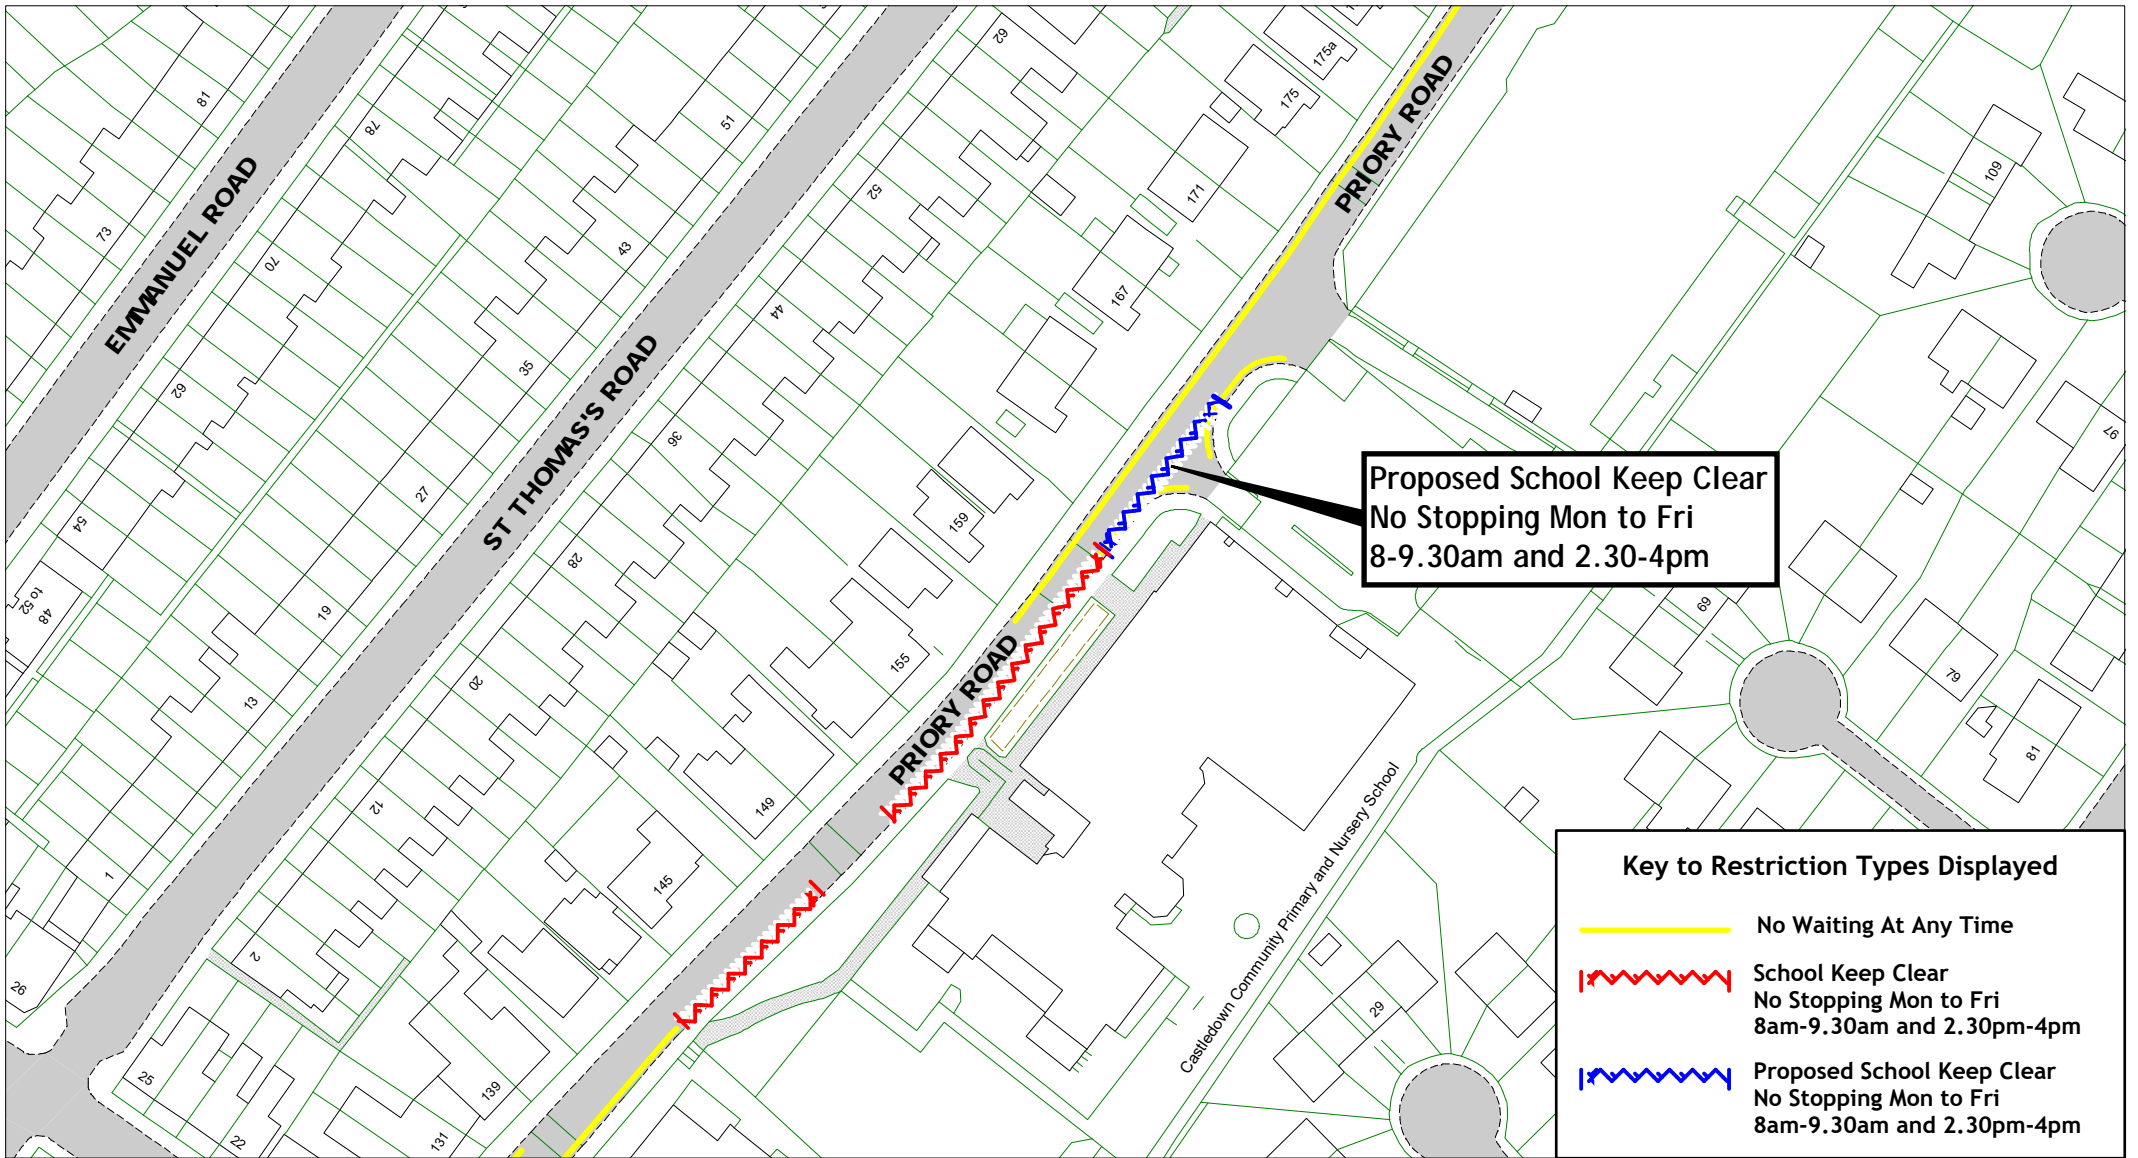

Key to Restriction Types Displayed

-  No Waiting At Any Time
-  School Keep Clear
No Stopping Mon to Fri
8am-9.30am and 2.30pm-4pm
-  Proposed School Keep Clear
No Stopping Mon to Fri
8am-9.30am and 2.30pm-4pm