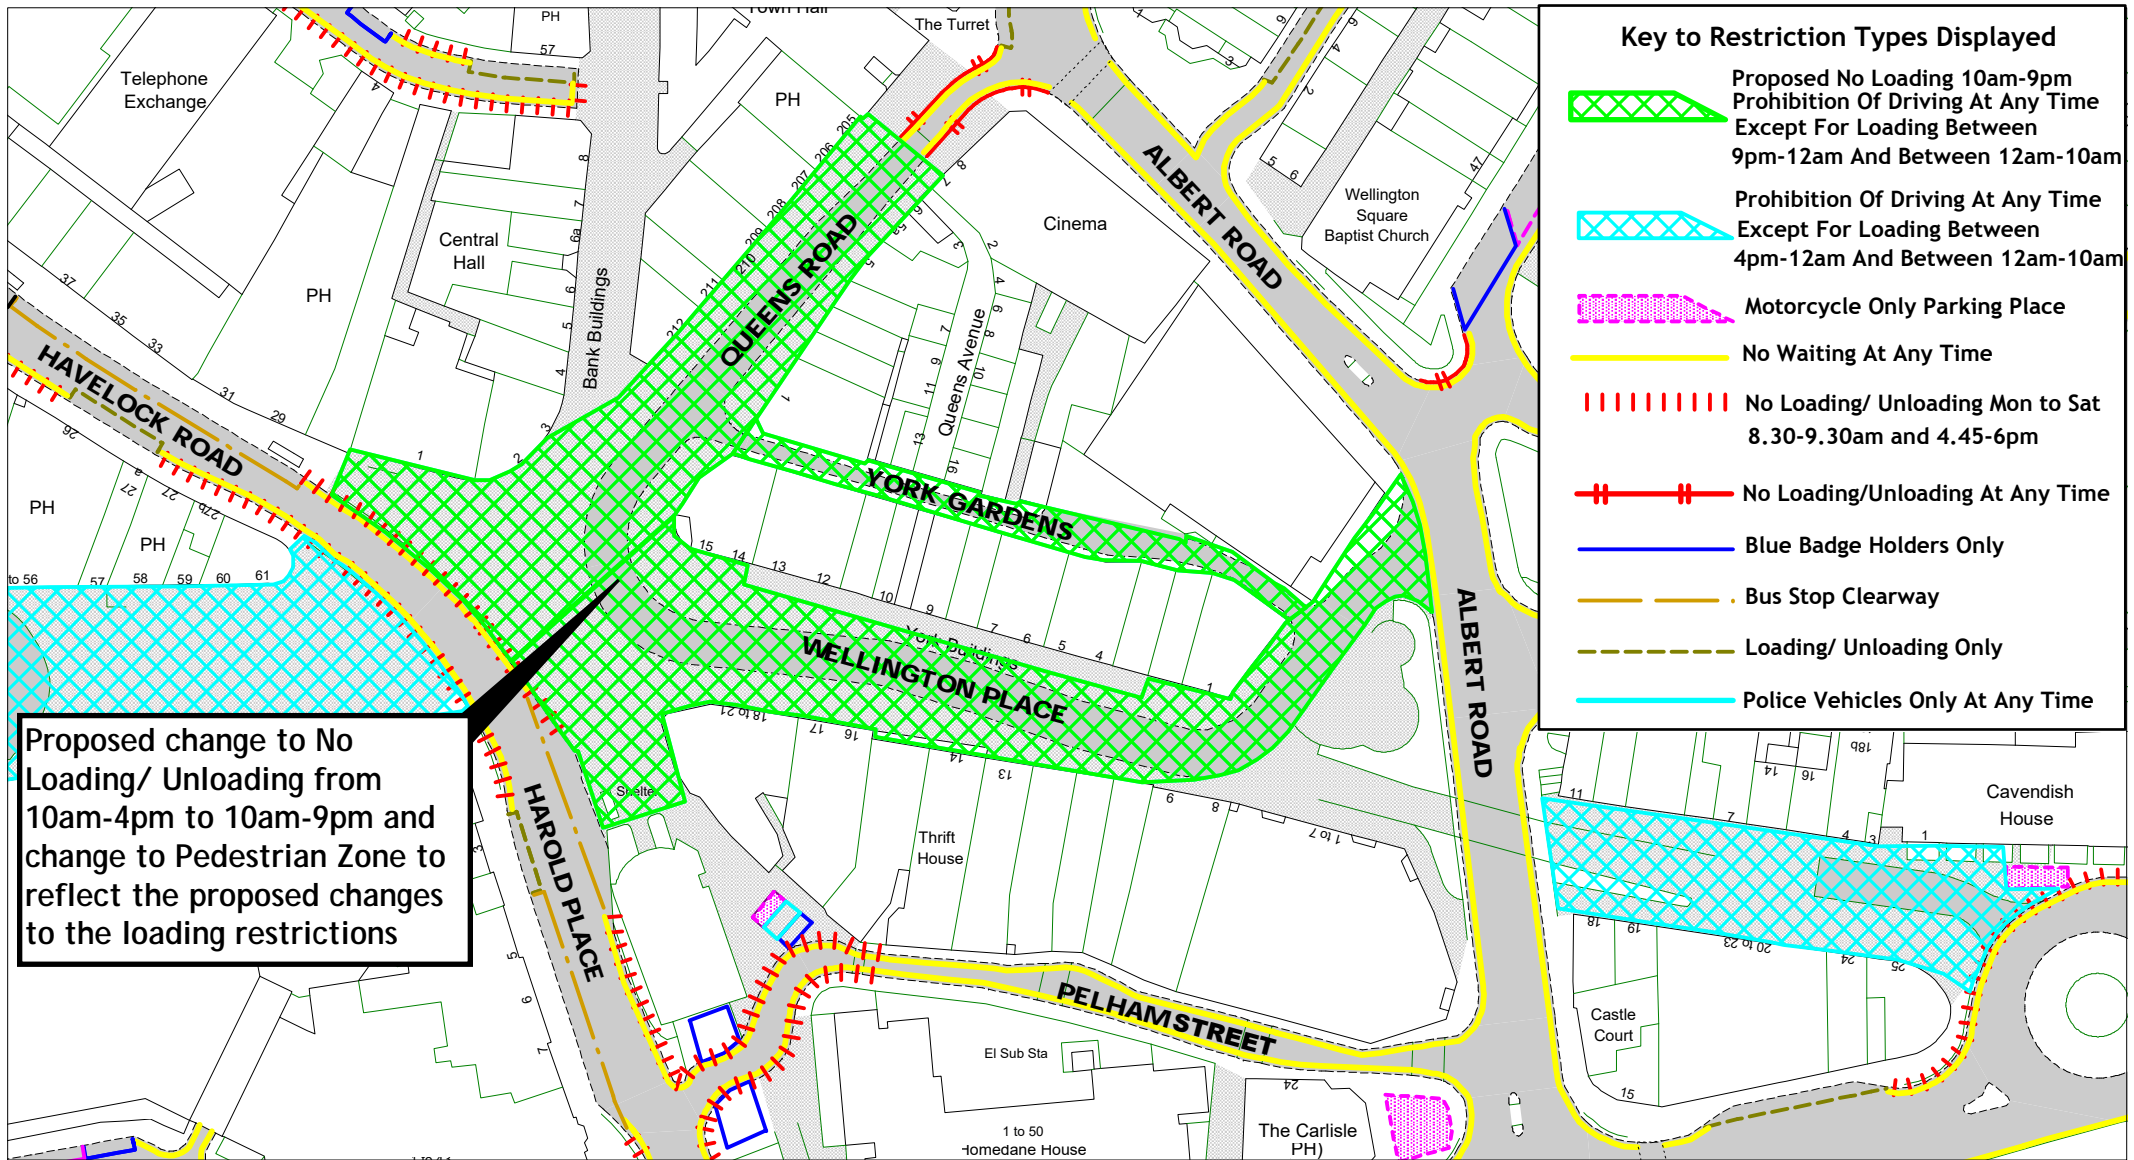

Key to Restriction Types Displayed

	Proposed No Loading 10am-9pm Prohibition Of Driving At Any Time Except For Loading Between 9pm-12am And Between 12am-10am
	Prohibition Of Driving At Any Time Except For Loading Between 4pm-12am And Between 12am-10am
	Motorcycle Only Parking Place
	No Waiting At Any Time
	No Loading/ Unloading Mon to Sat 8.30-9.30am and 4.45-6pm
	No Loading/Unloading At Any Time
	Blue Badge Holders Only
	Bus Stop Clearway
	Loading/ Unloading Only
	Police Vehicles Only At Any Time

Proposed change to No Loading/ Unloading from 10am-4pm to 10am-9pm and change to Pedestrian Zone to reflect the proposed changes to the loading restrictions