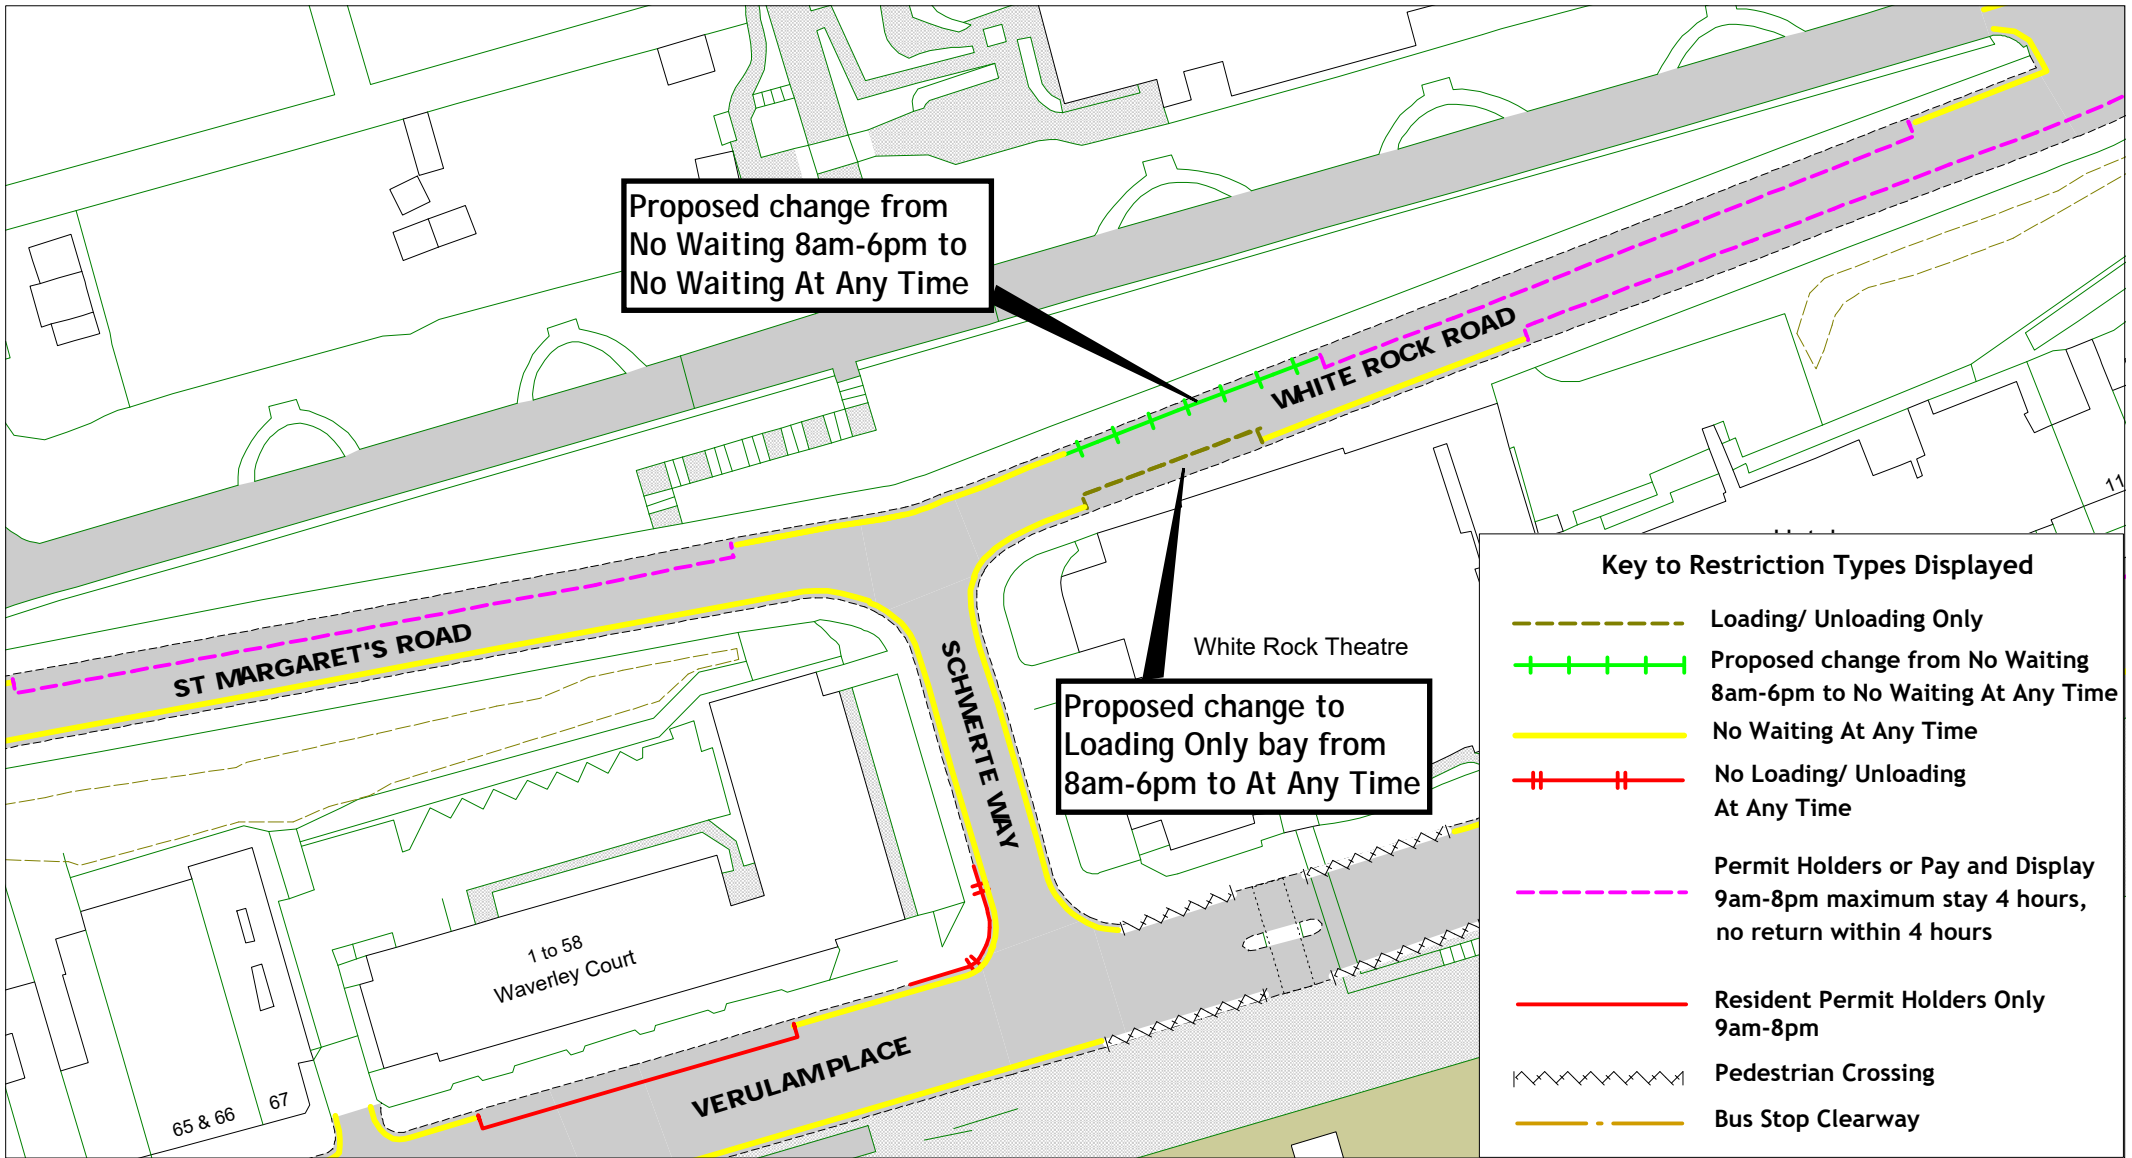

White Rock Road

Hastings Parking Review 2022-2023

Return to index

SCALE	1 : 800
DATE	12/05/2023
DRAWING No.	HS22 39F
DRAWN BY	
© Crown copyright. All rights reserved East Sussex County Council Licence No. 100019601 2023	