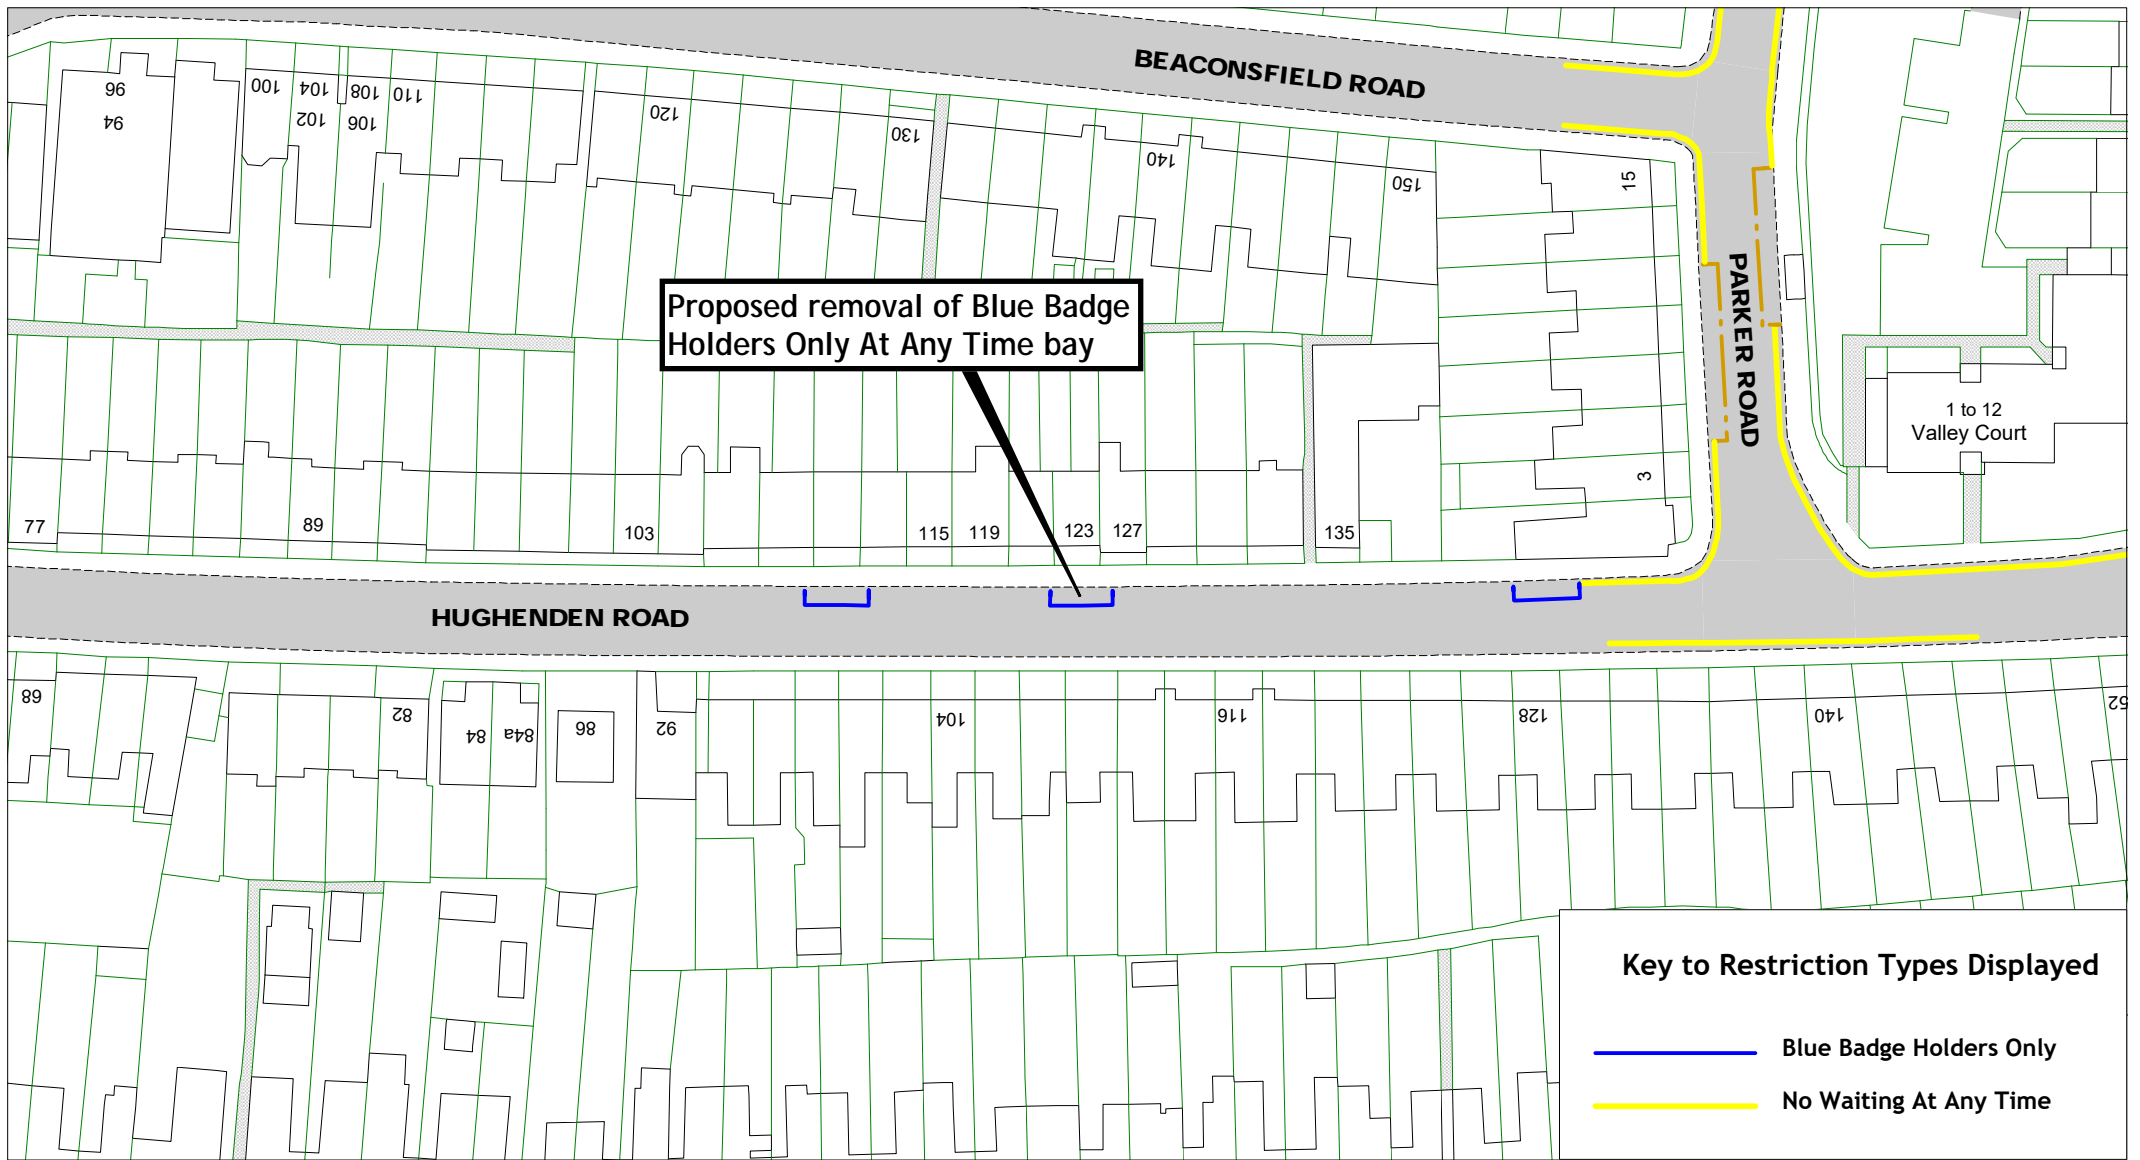

Hughenden Road
Hastings Parking Review 2022-2023

Return to index

SCALE	1 : 500
DATE	12/05/2023
DRAWING No.	HS22 22F
DRAWN BY	
© Crown copyright. All rights reserved East Sussex County Council Licence No. 100019601 2023