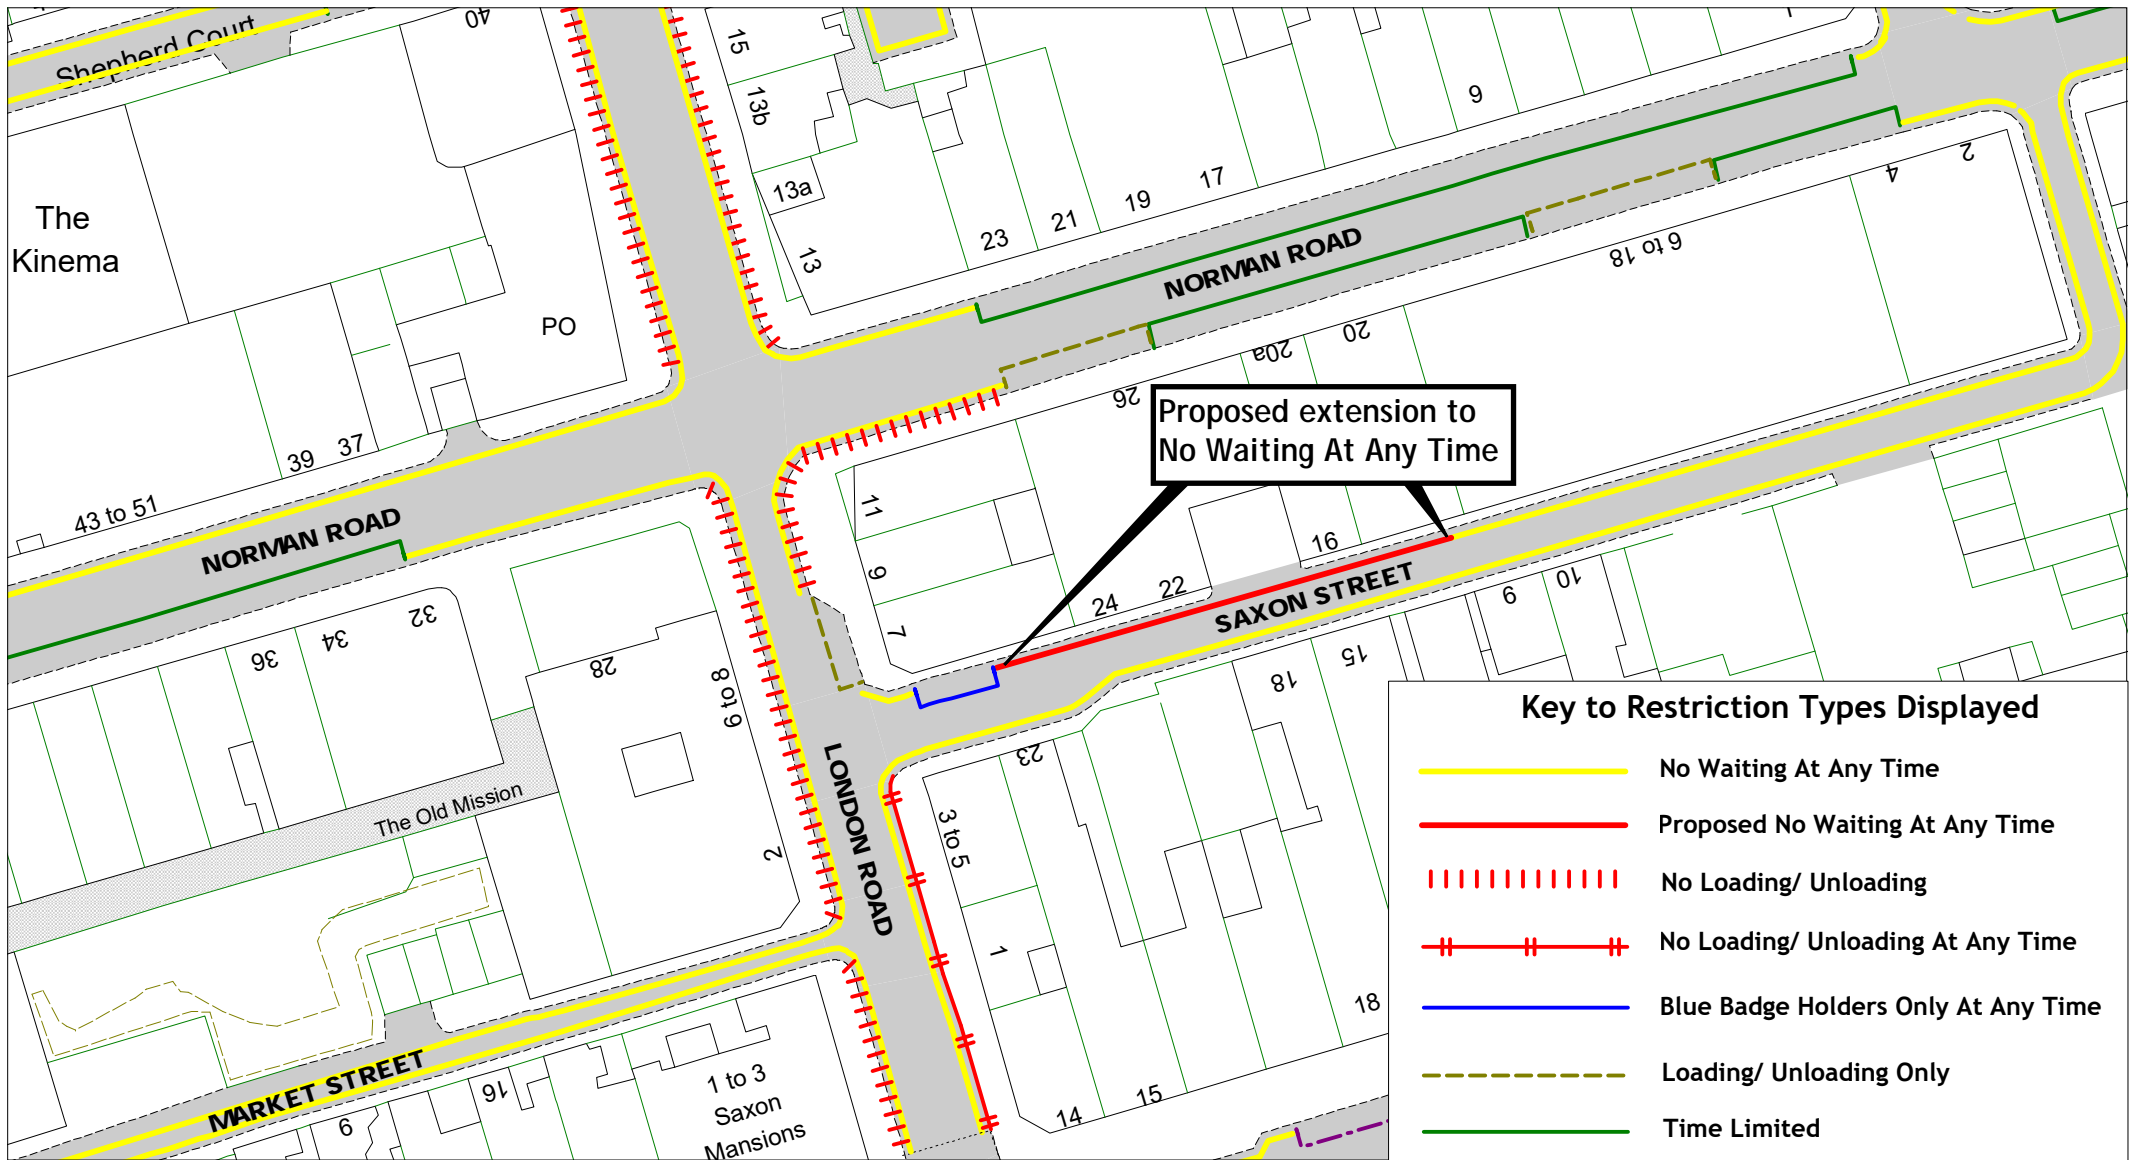

Saxon Street

Hastings Parking Review 2022-2023

[Return to index](#)

SCALE	1 : 600
DATE	12/05/2023
DRAWING No.	HS22 33F
DRAWN BY	
© Crown copyright. All rights reserved East Sussex County Council Licence No. 100019601 2023