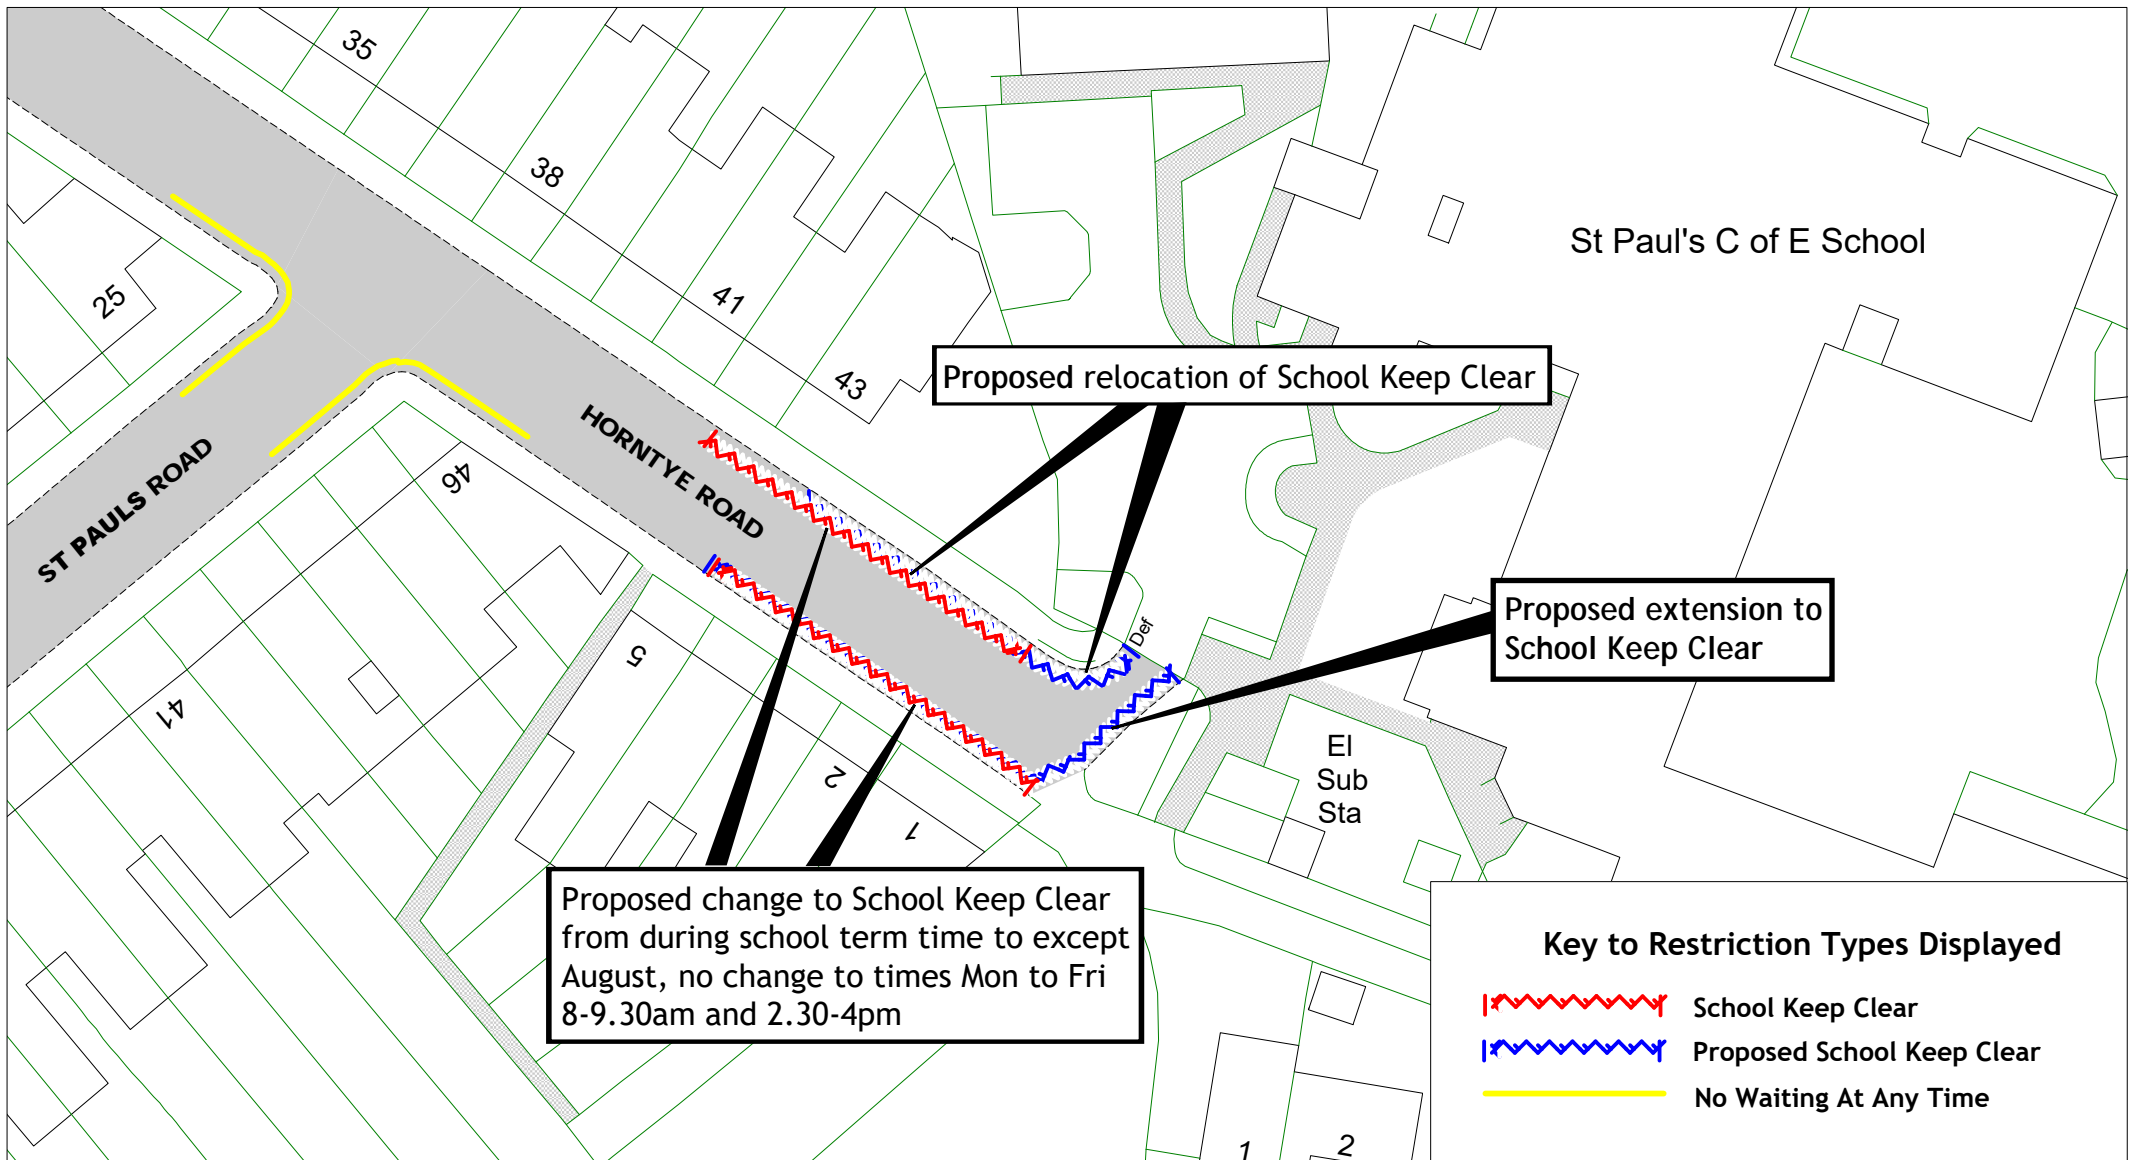

Horntye Road

Hastings Parking Review 2022-2023

[Return to index](#)

SCALE	1 : 500
DATE	12/05/2023
DRAWING No.	HS22 21F
DRAWN BY	
© Crown copyright. All rights reserved East Sussex County Council Licence No. 100019601 2023