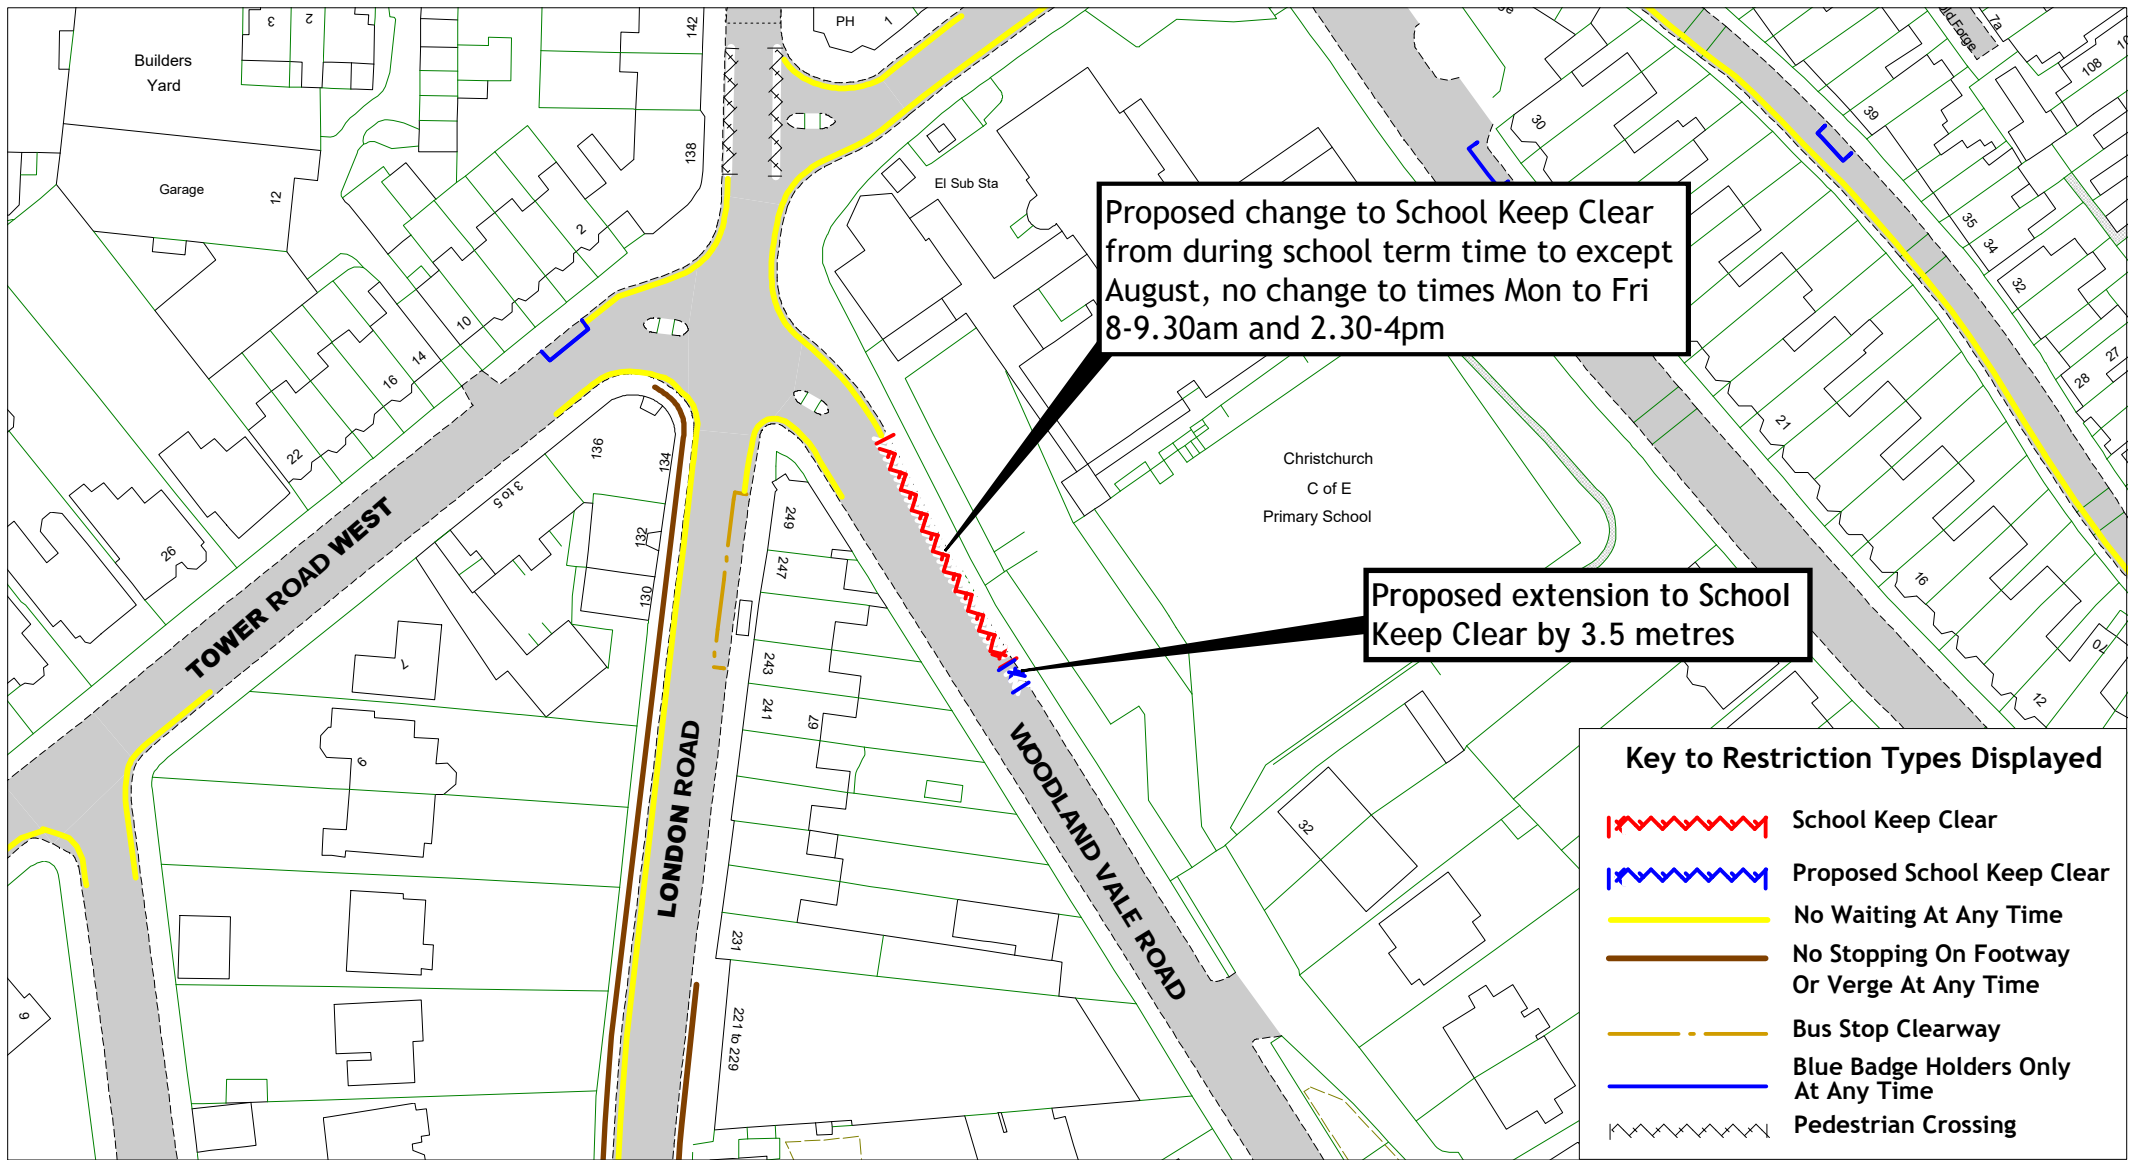

White Rock Road

Hastings Parking Review 2022-2023

Return to index

SCALE	1 : 800
DATE	12/05/2023
DRAWING No.	HS22 39F
DRAWN BY	
© Crown copyright. All rights reserved East Sussex County Council Licence No. 100019601 2023	