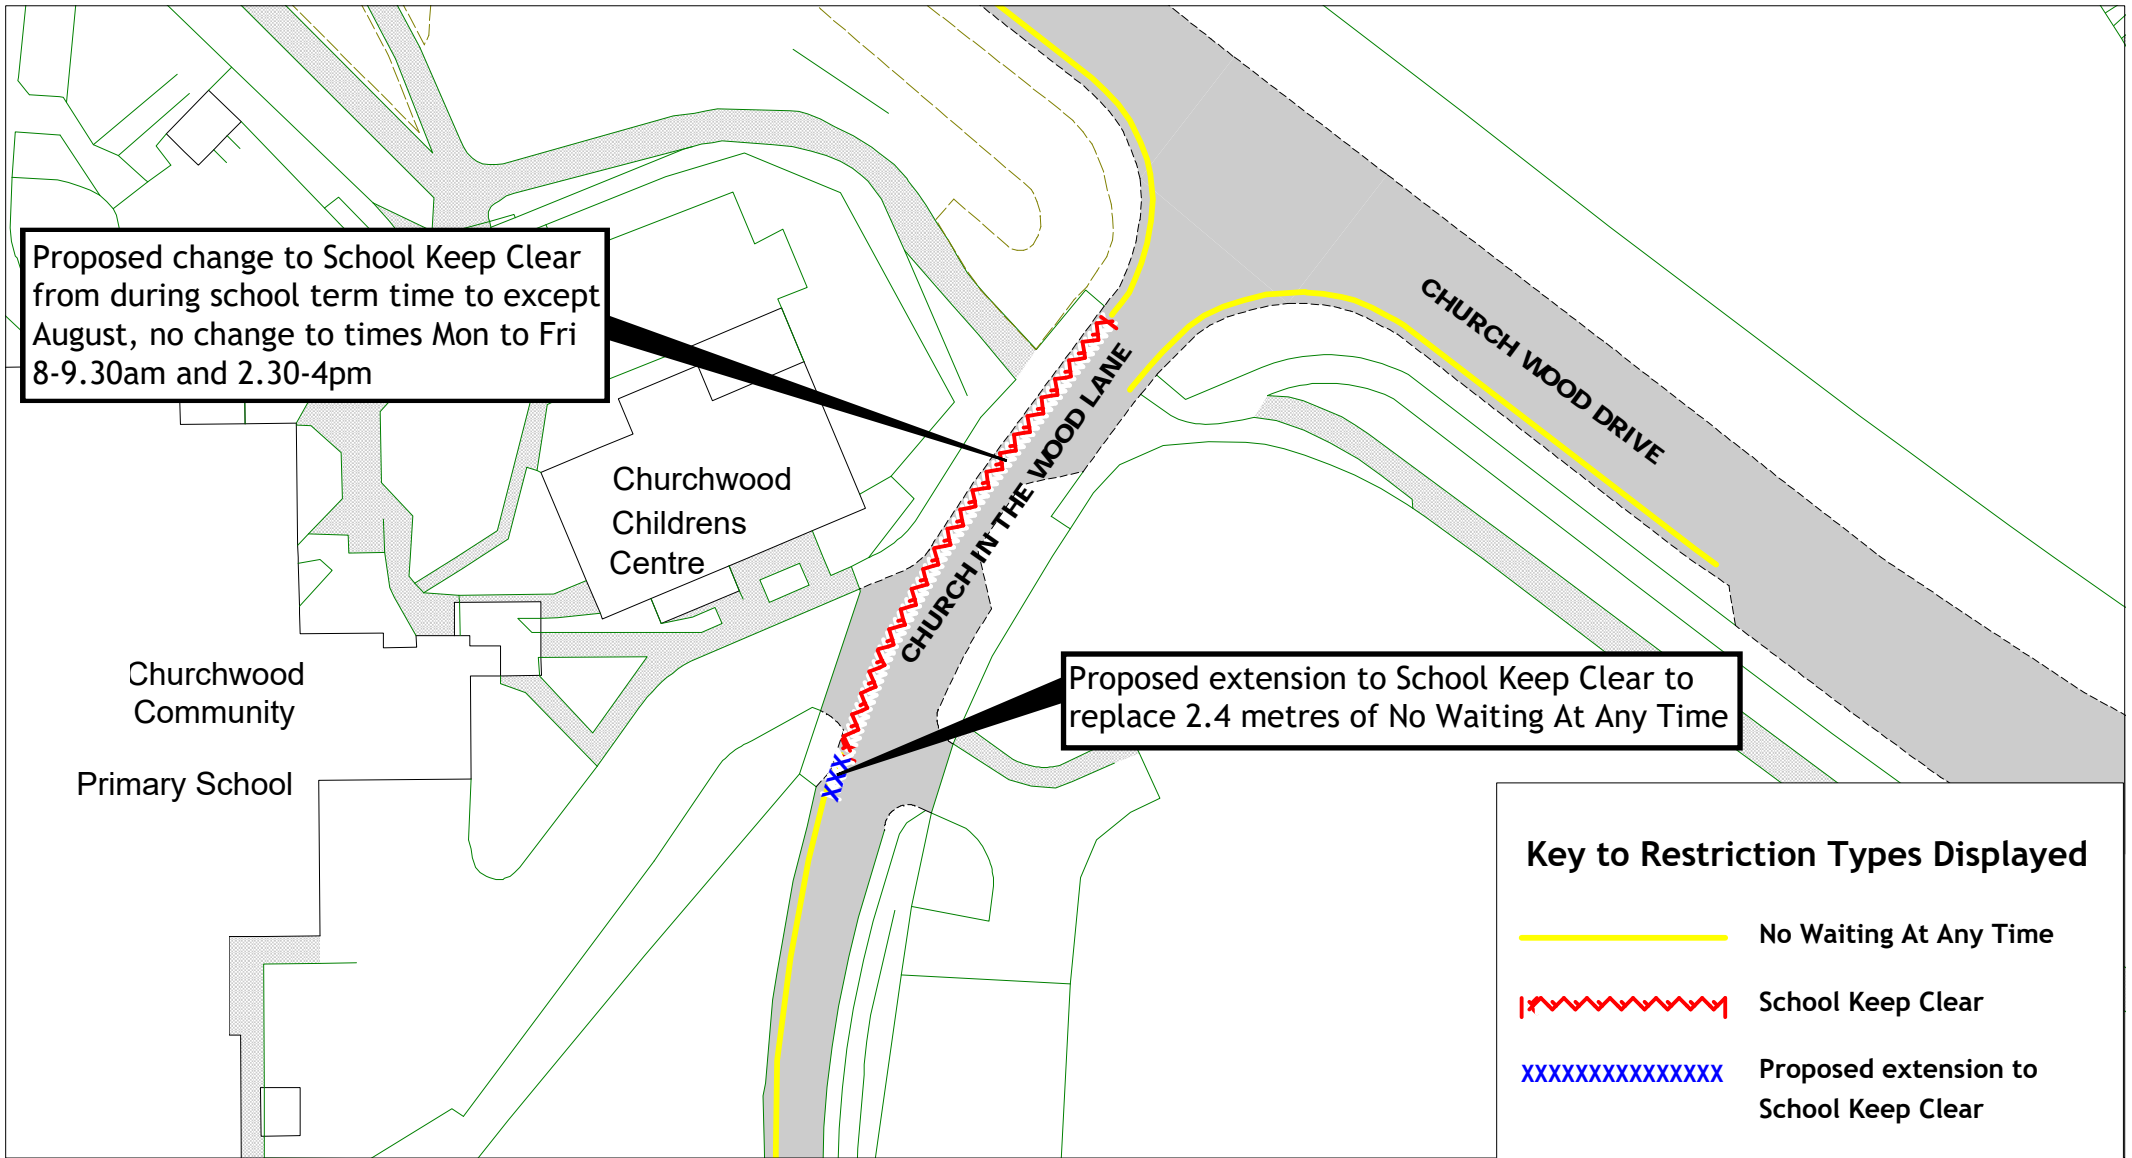

Church In The Wood Lane
Hastings Parking Review 2022-2023

Return to index

SCALE	1 : 500
DATE	12/05/2023
DRAWING No.	HS22 09F
DRAWN BY	
© Crown copyright. All rights reserved East Sussex County Council Licence No. 100019601 2023