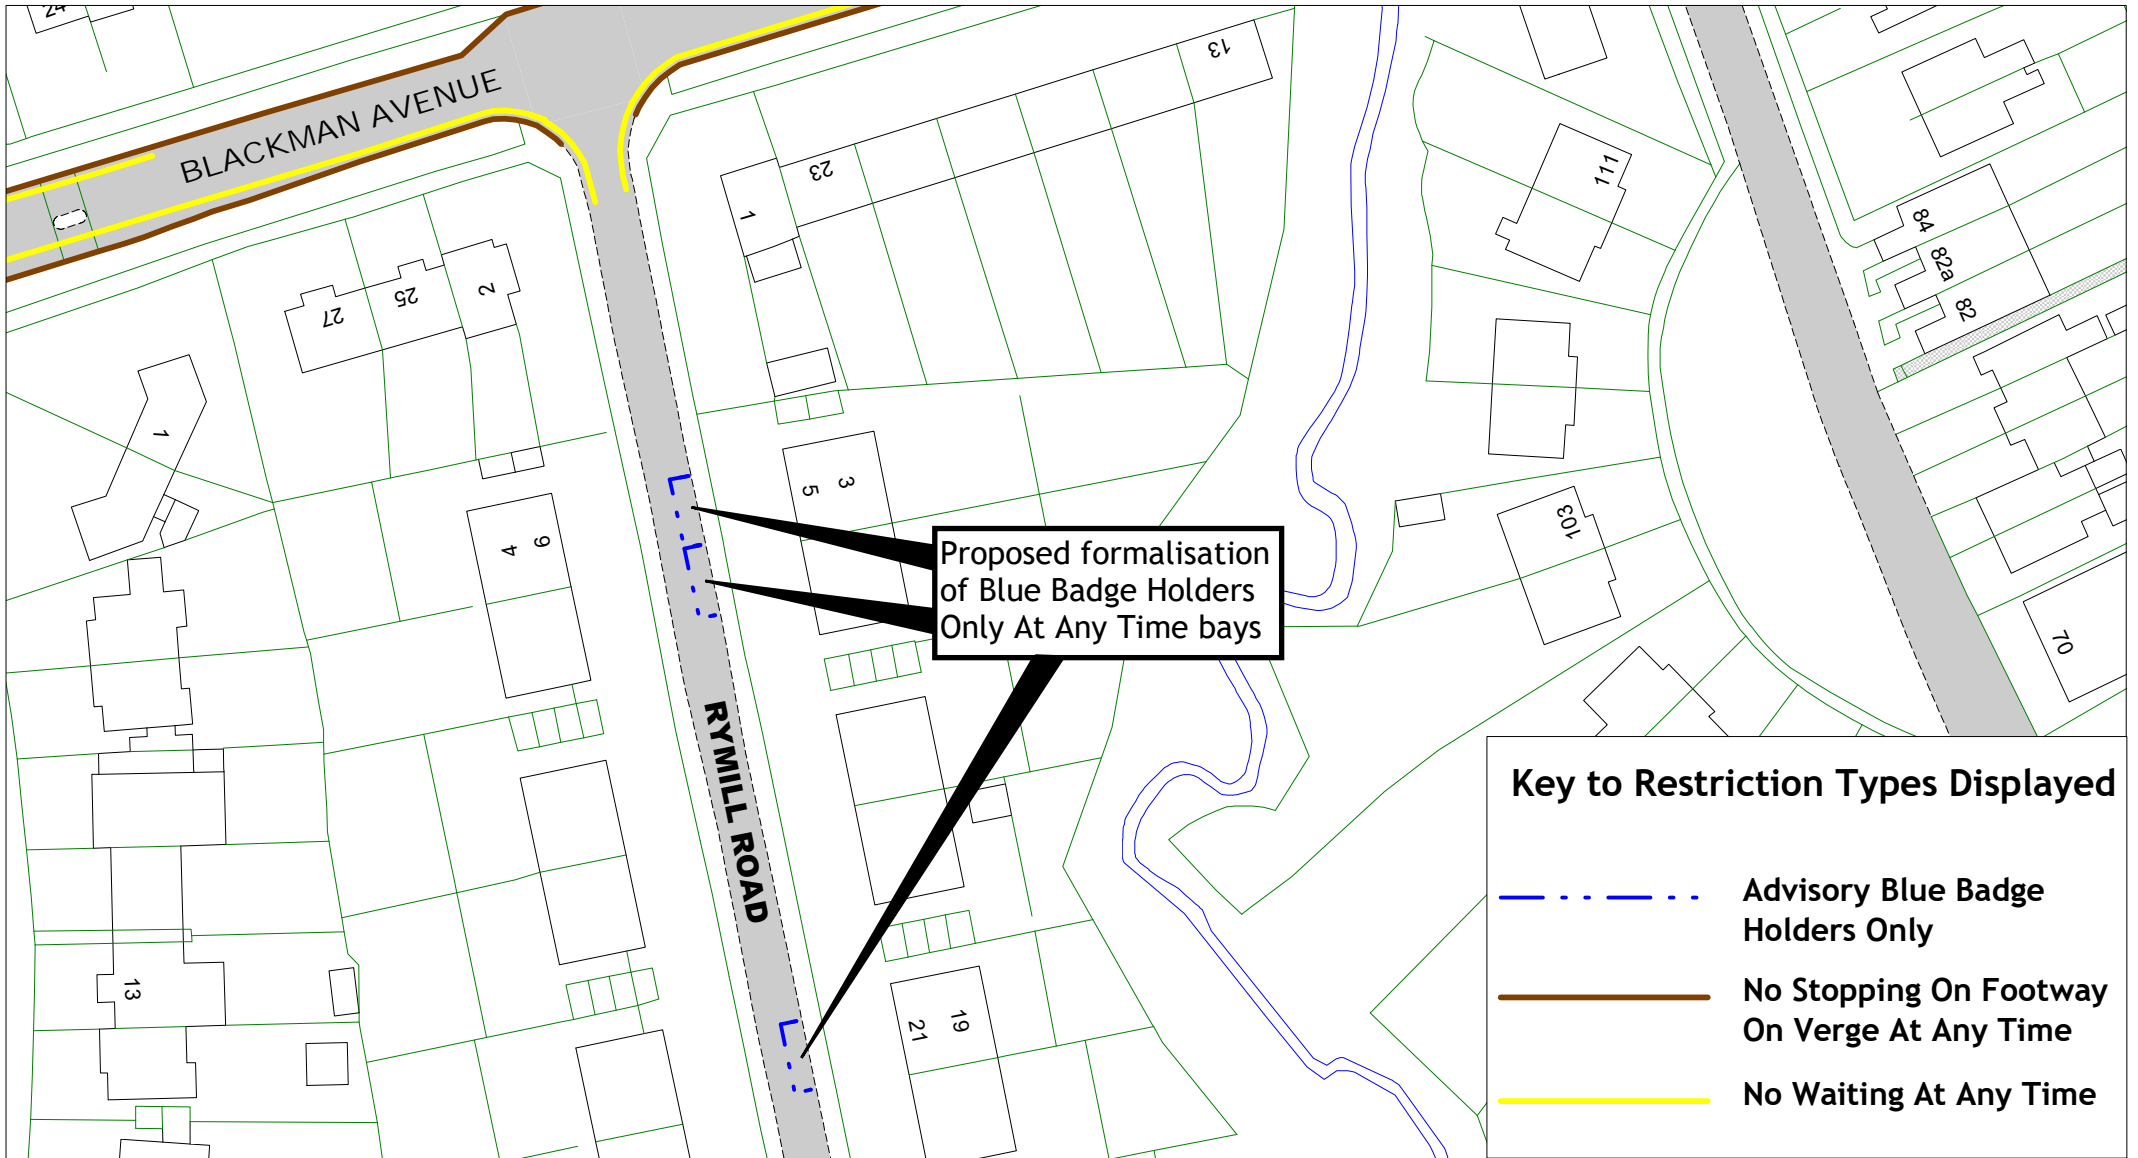

Proposed formalisation
of Blue Badge Holders
Only At Any Time bays

Key to Restriction Types Displayed	
	Advisory Blue Badge Holders Only
	No Stopping On Footway On Verge At Any Time
	No Waiting At Any Time

East Sussex
County Council

Rymill Road
Hastings Parking Review 2022-2023

[Return to index](#)

SCALE	1 : 700
DATE	12/05/2023
DRAWING No.	HS22 32F
DRAWN BY	
© Crown copyright. All rights reserved East Sussex County Council Licence No. 100019601 2023