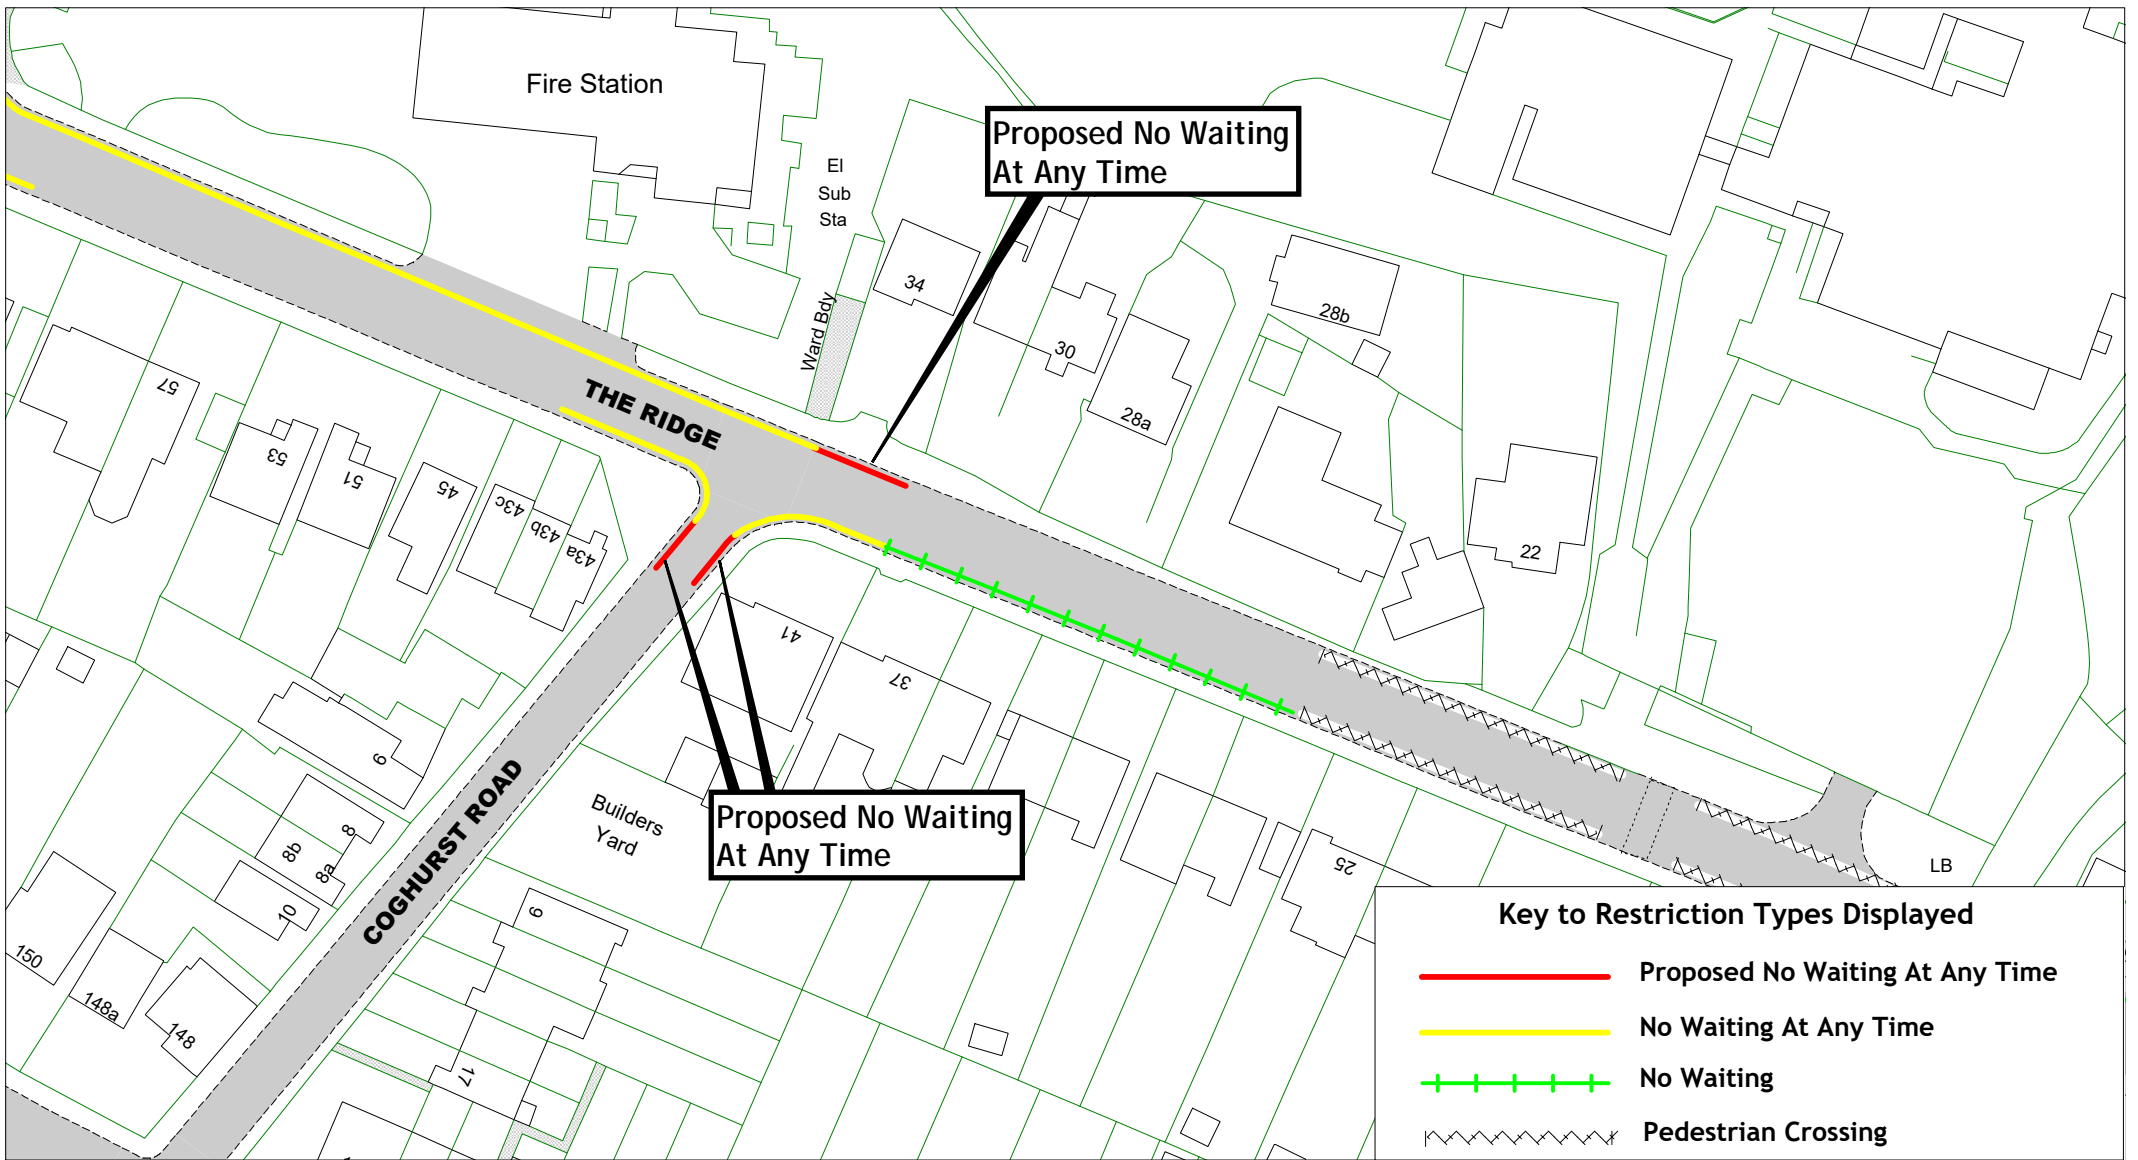

Coghurst Road, The Ridge
Hastings Parking Review 2022-2023

[Return to index](#)

SCALE	1 : 1000
DATE	12/05/2023
DRAWING No.	HS22 10F
DRAWN BY	
© Crown copyright. All rights reserved East Sussex County Council Licence No. 100019601 2023