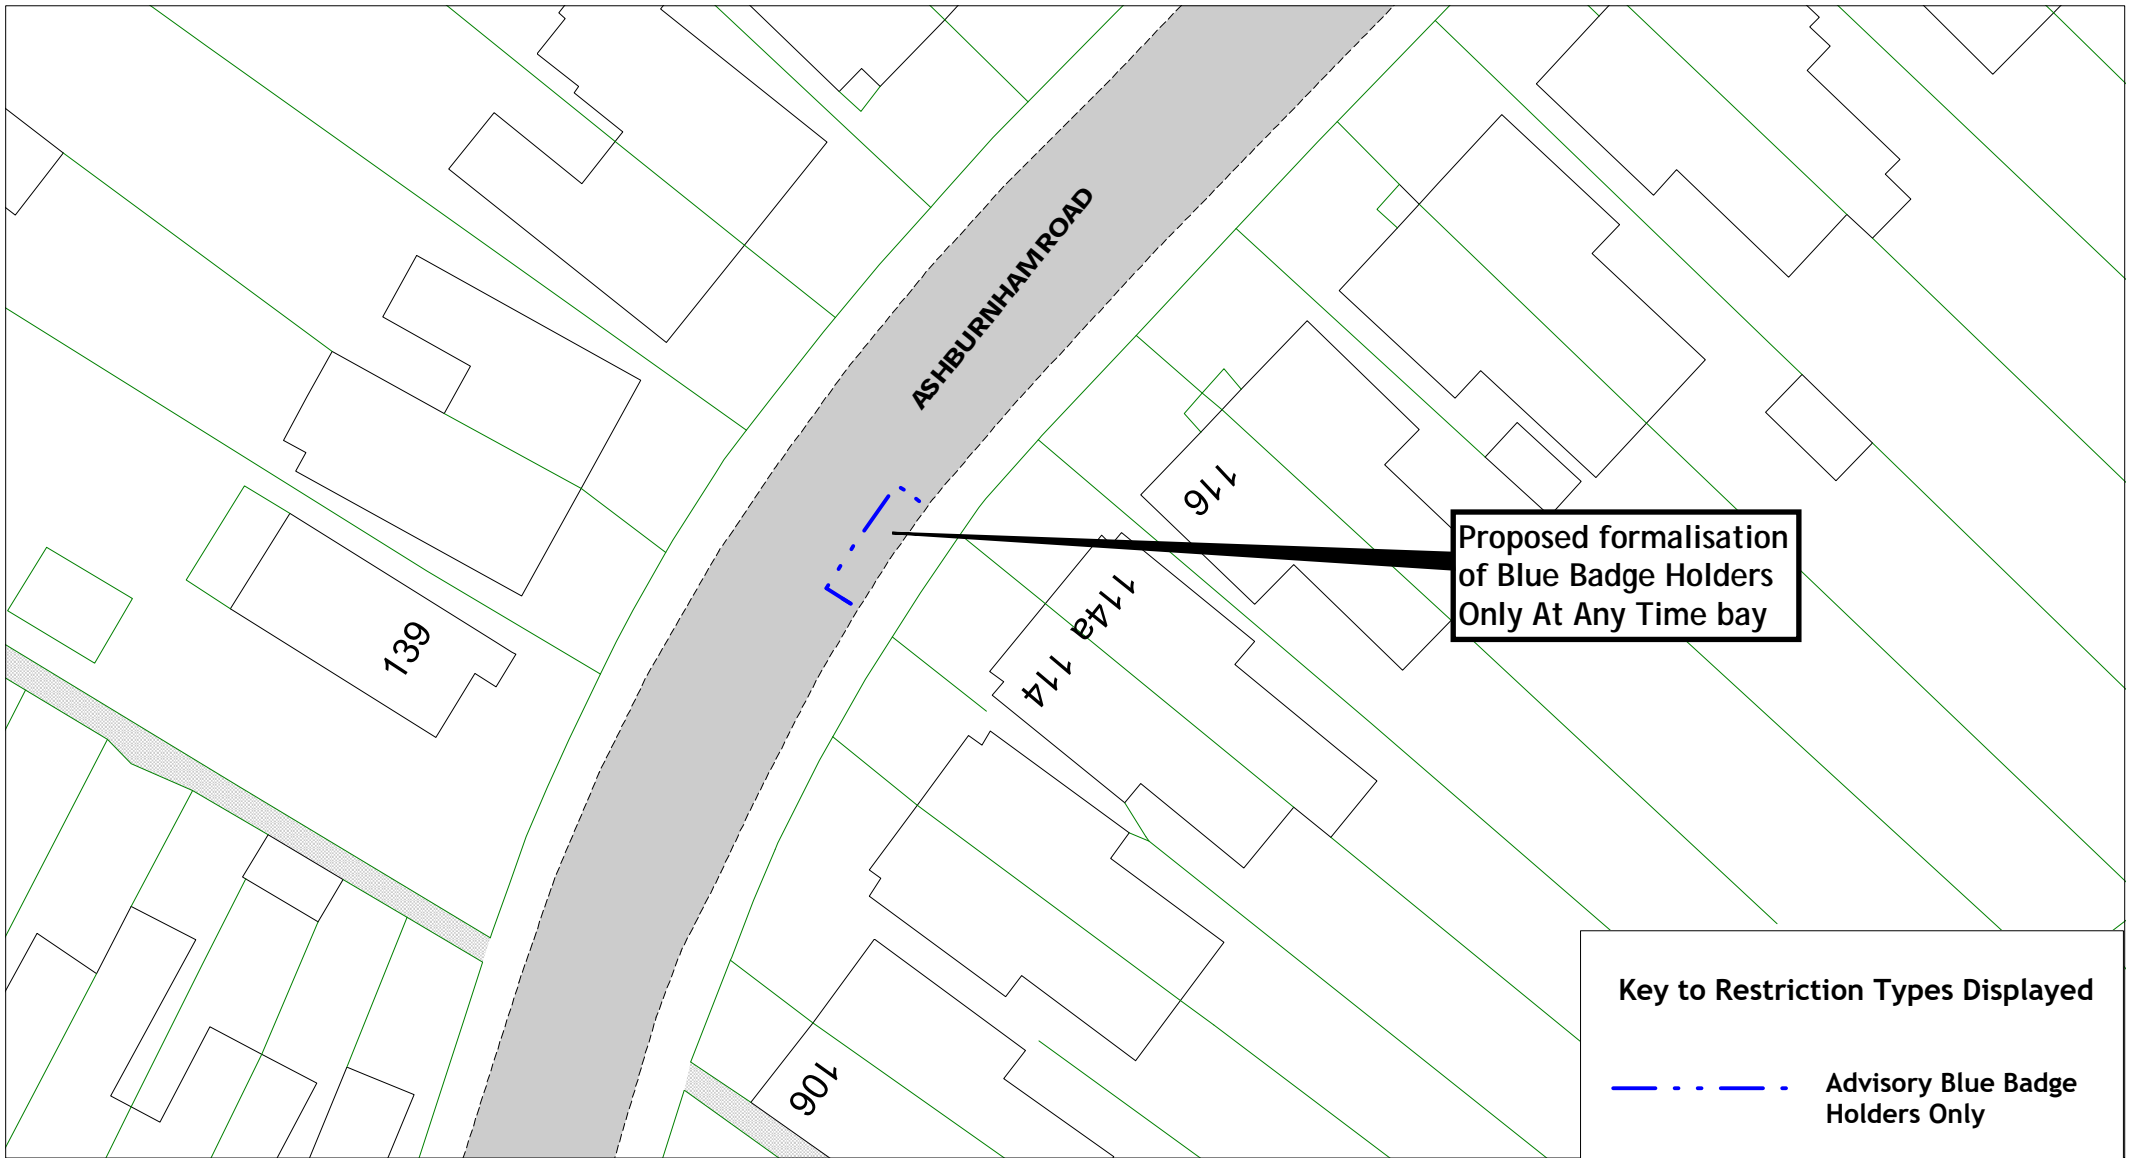

Amherst Road

Hastings parking Review 2022-2023

[Return to index](#)

SCALE	1 : 1000
DATE	12/05/2023
DRAWING No.	HS22 02F
DRAWN BY	
<small>© Crown copyright. All rights reserved East Sussex County Council Licence No. 100019601 2023</small>	