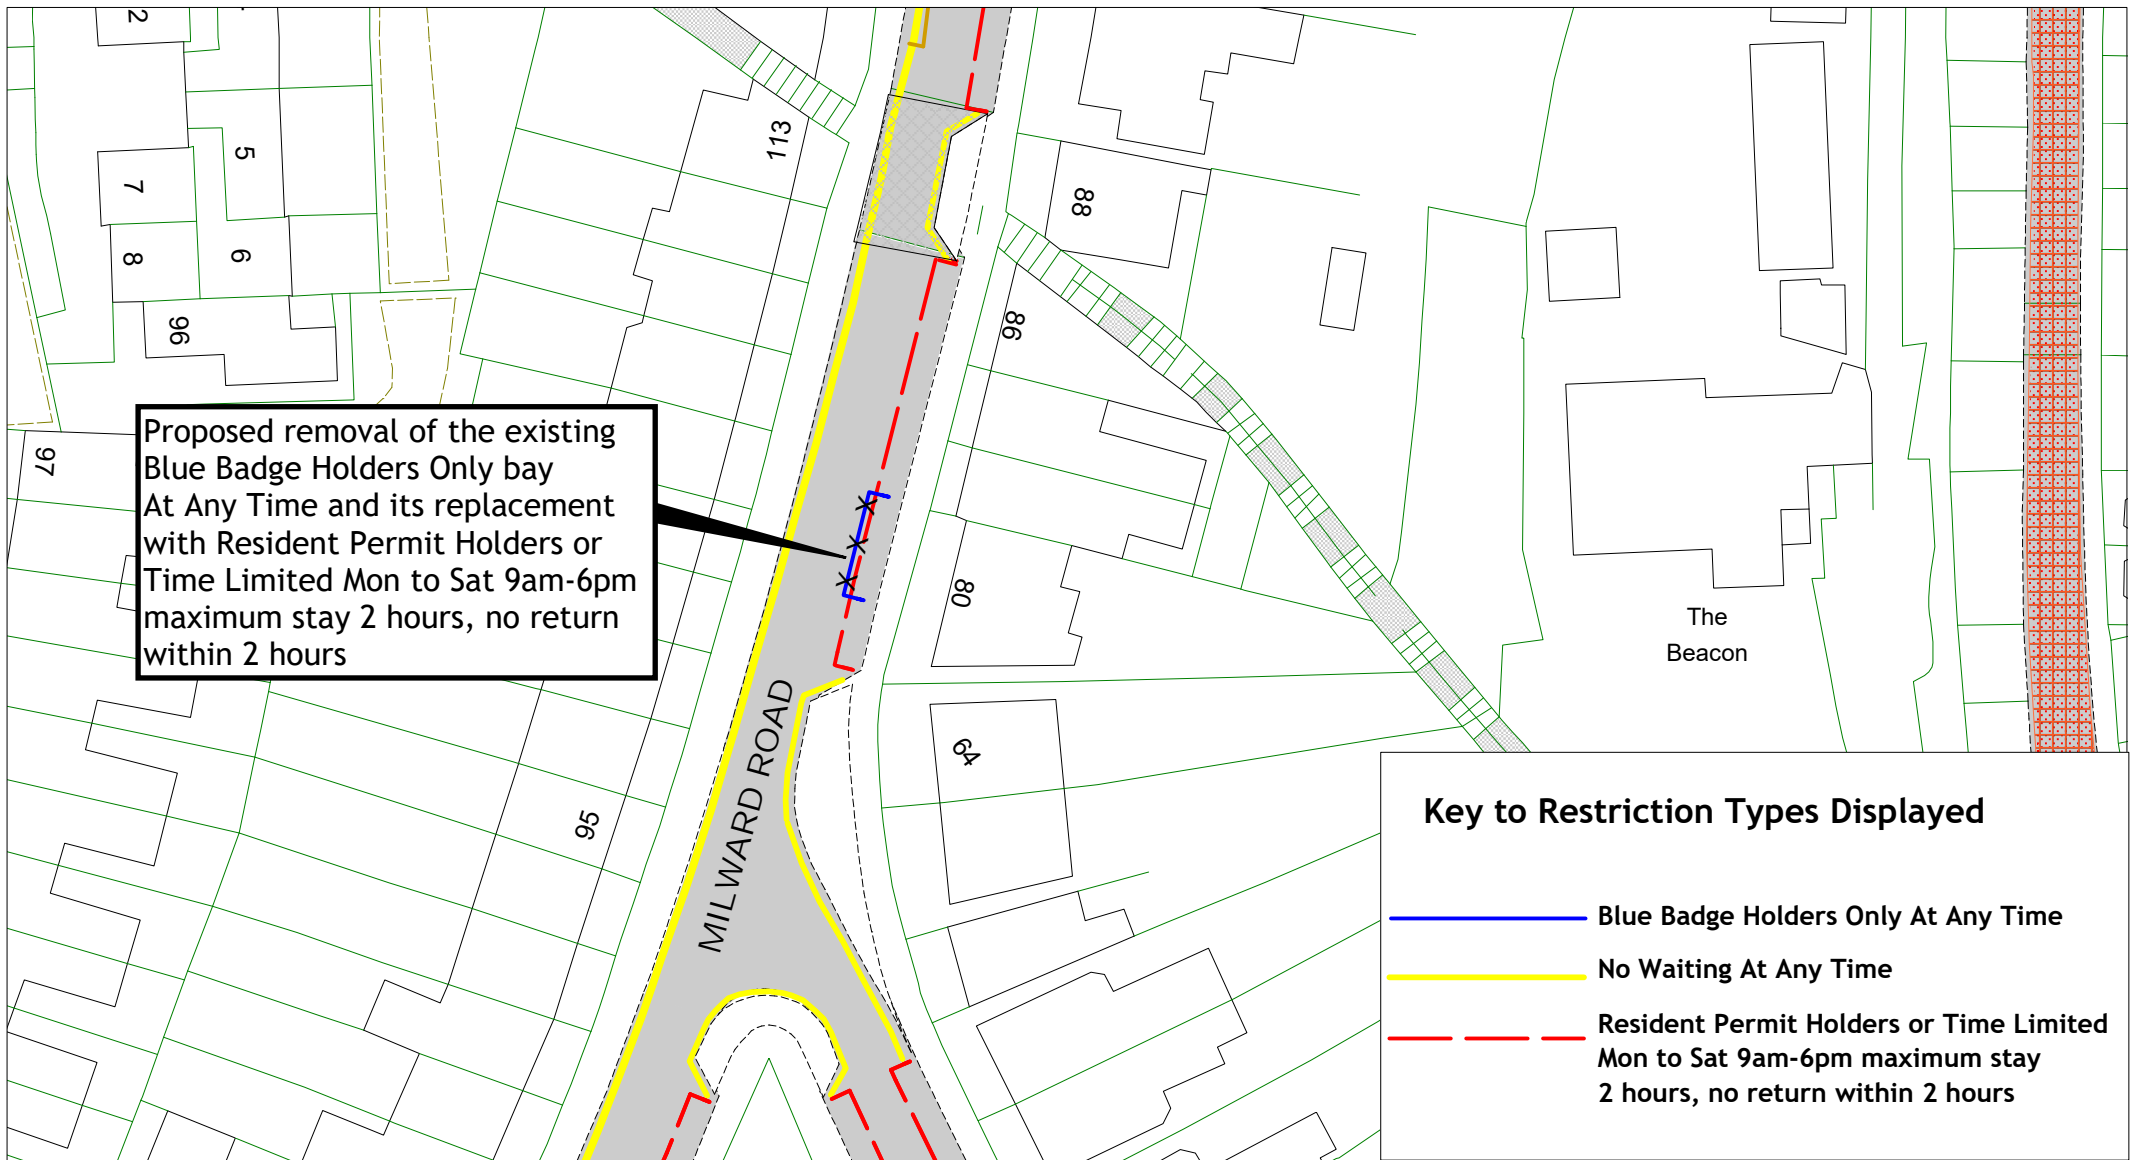

Proposed removal of the existing Blue Badge Holders Only bay At Any Time and its replacement with Resident Permit Holders or Time Limited Mon to Sat 9am-6pm maximum stay 2 hours, no return within 2 hours

Key to Restriction Types Displayed

- Blue Badge Holders Only At Any Time
- No Waiting At Any Time
- - - Resident Permit Holders or Time Limited Mon to Sat 9am-6pm maximum stay 2 hours, no return within 2 hours

East Sussex
County Council

Milward Road
Hastings Parking Review 2022-2023

[Return to index](#)

SCALE	1 : 550
DATE	12/05/2023
DRAWING No.	HS22 25F
DRAWN BY	
© Crown copyright. All rights reserved East Sussex County Council Licence No. 100019601 2023