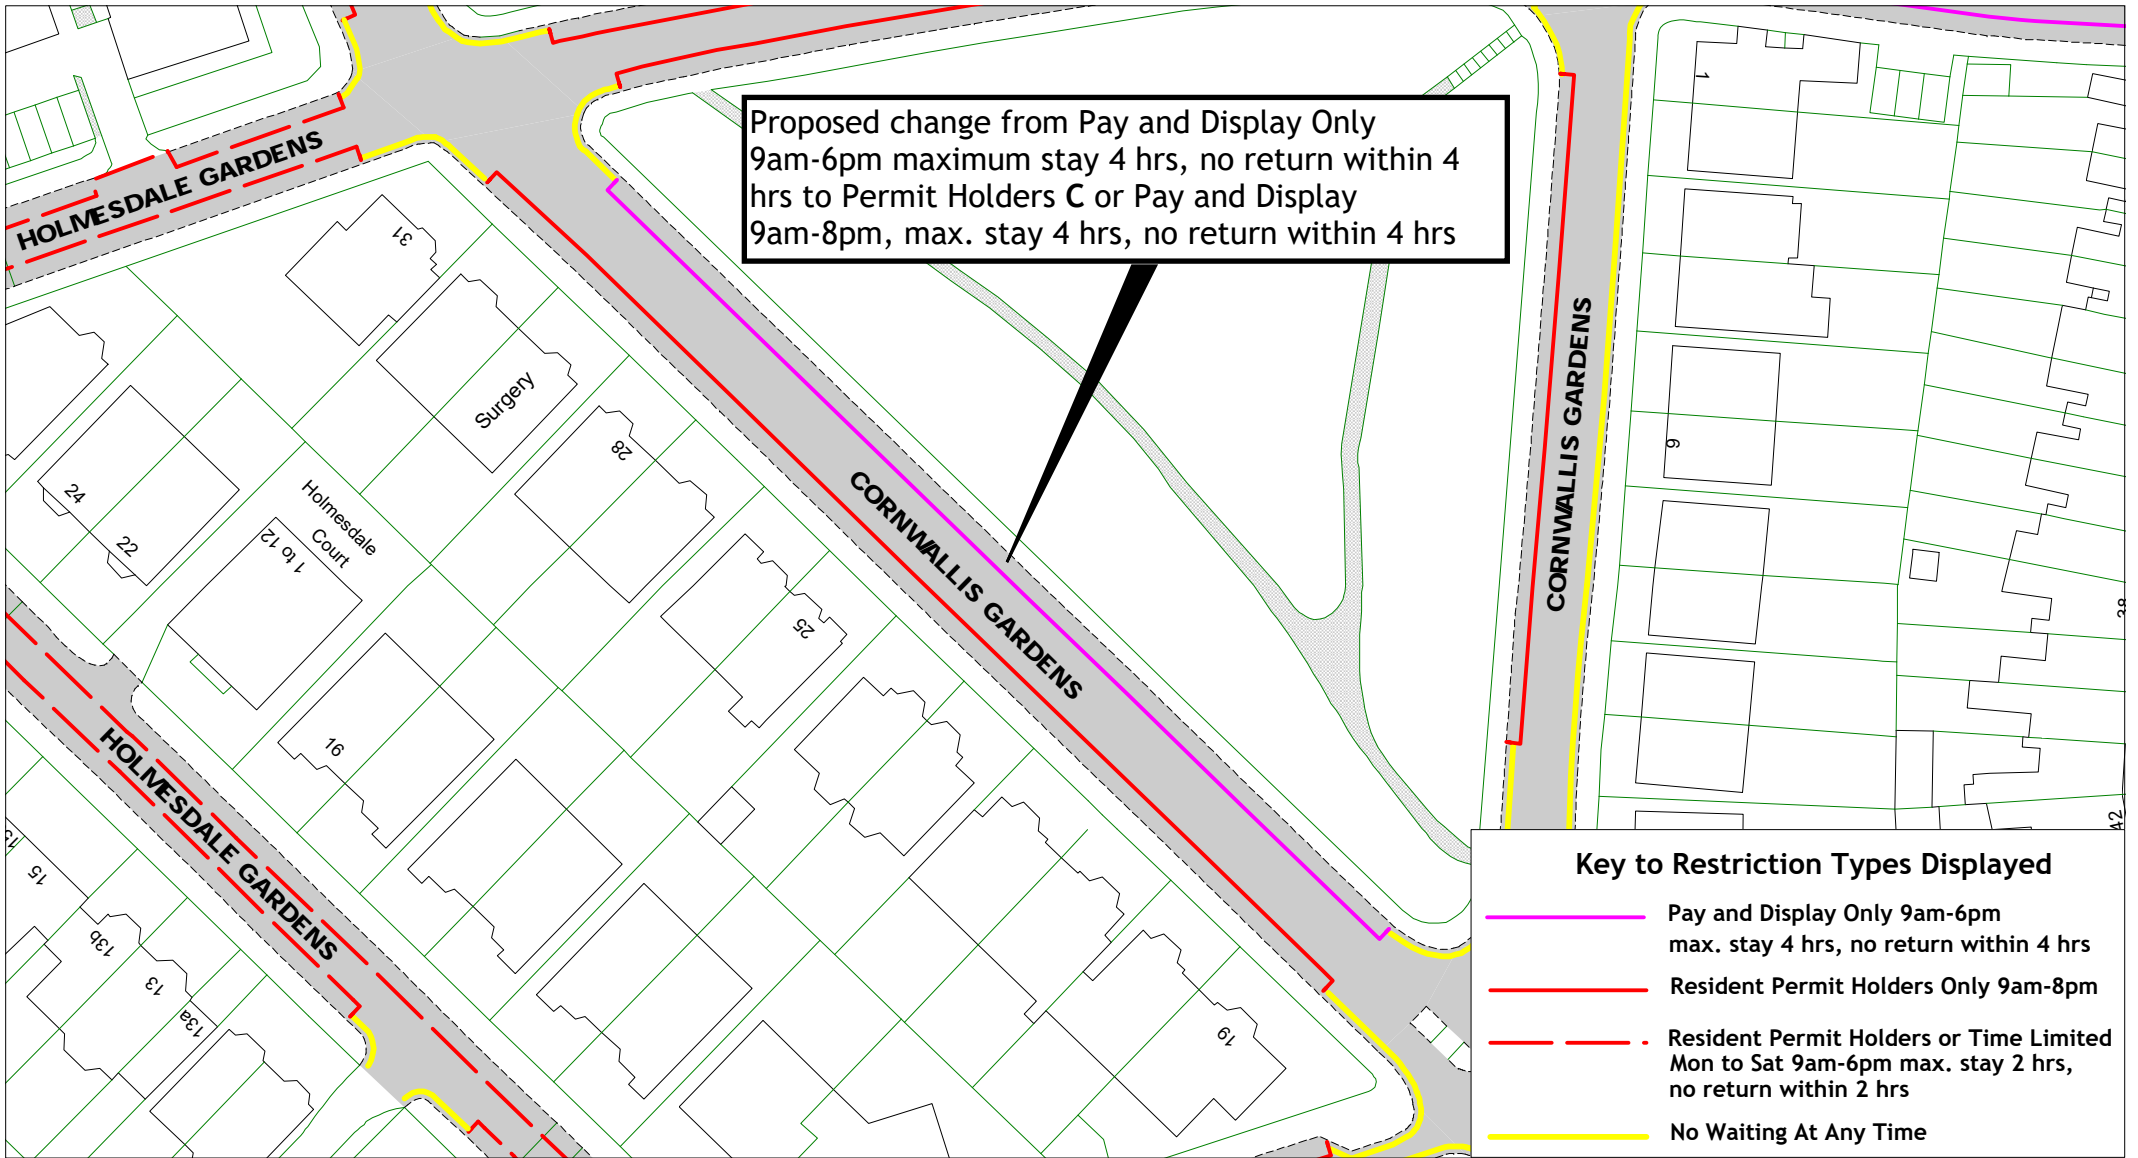

[Return to index](#)

Cornwallis Gardens
Hastings Parking Review 2022-2023

SCALE	1 : 1000
DATE	12/05/2023
DRAWING No.	HS22 11F
DRAWN BY	
© Crown copyright. All rights reserved East Sussex County Council Licence No. 100019601 2023