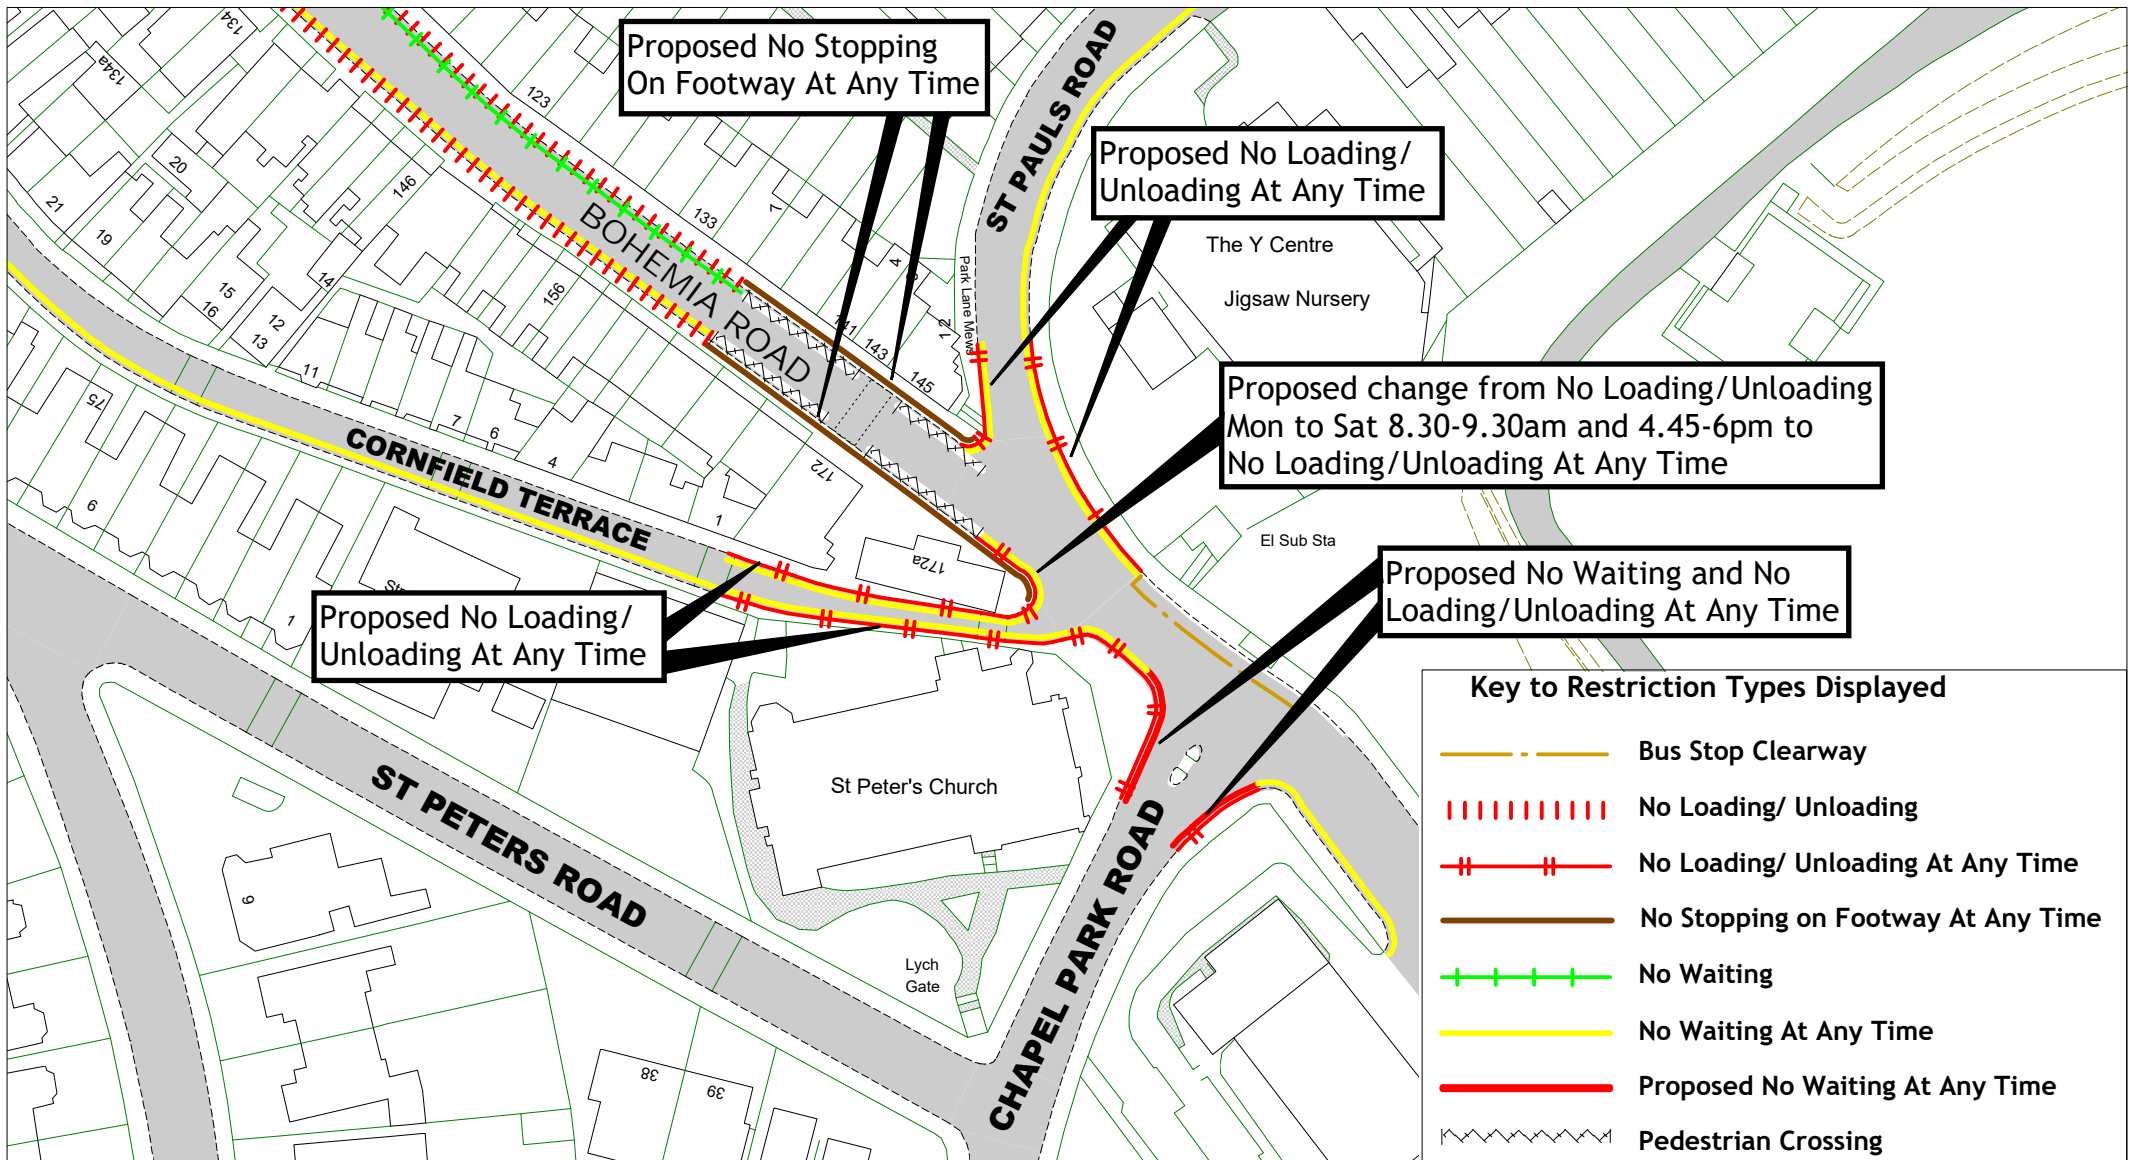

Bohemia Road, Chapel Park Road,
Cornfield Terrace, St Pauls Road

Hastings Parking Review 2022-2023

[Return to index](#)

SCALE	1 : 950
DATE	12/05/2023
DRAWING No.	HS22 06F
DRAWN BY	
© Crown copyright. All rights reserved East Sussex County Council Licence No. 100019601 2023