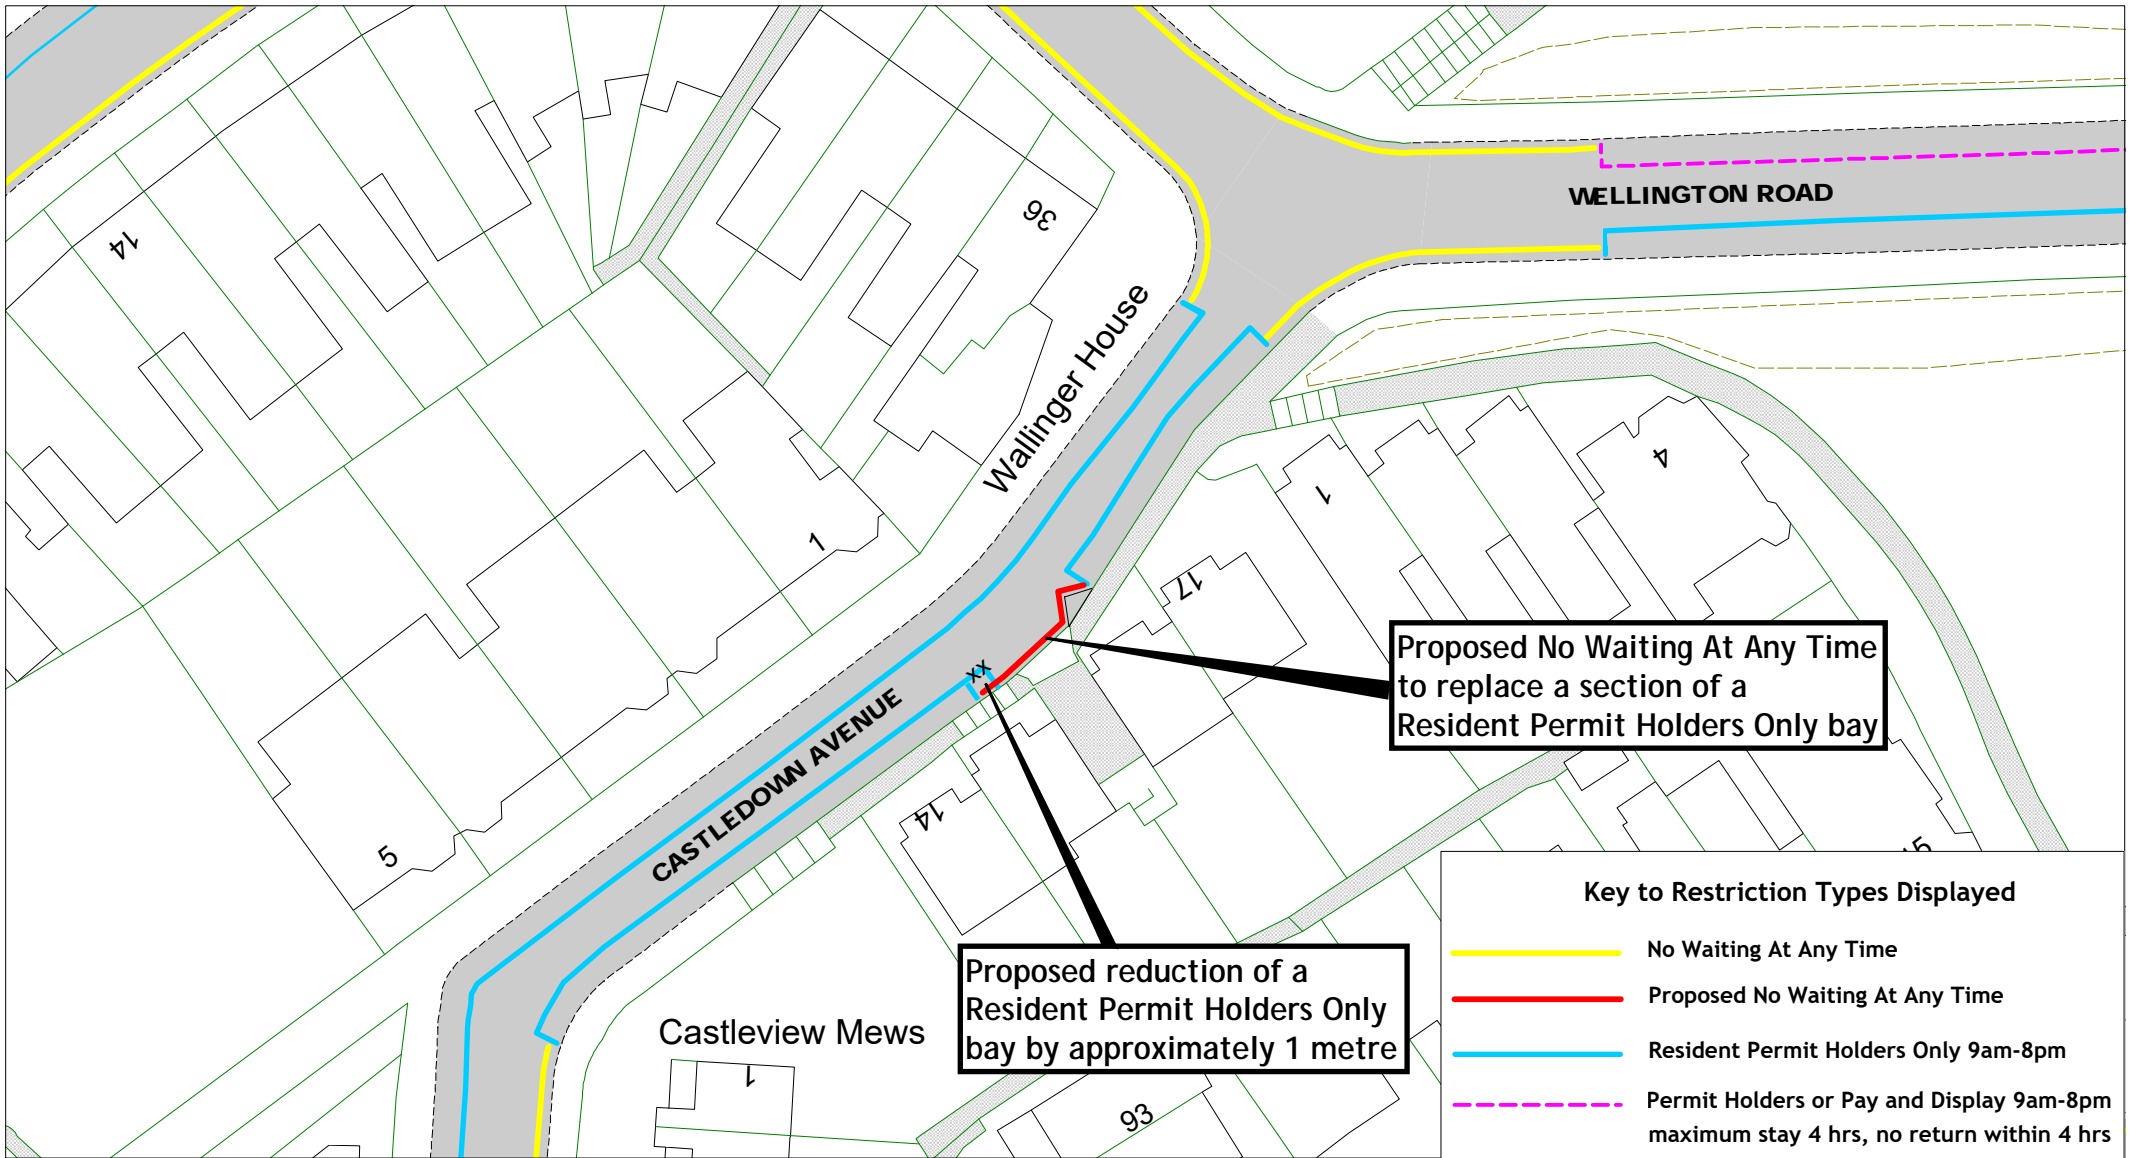

Proposed No Waiting At Any Time to replace a section of a Resident Permit Holders Only bay

Proposed reduction of a Resident Permit Holders Only bay by approximately 1 metre

Key to Restriction Types Displayed	
	No Waiting At Any Time
	Proposed No Waiting At Any Time
	Resident Permit Holders Only 9am-8pm
	Permit Holders or Pay and Display 9am-8pm maximum stay 4 hrs, no return within 4 hrs