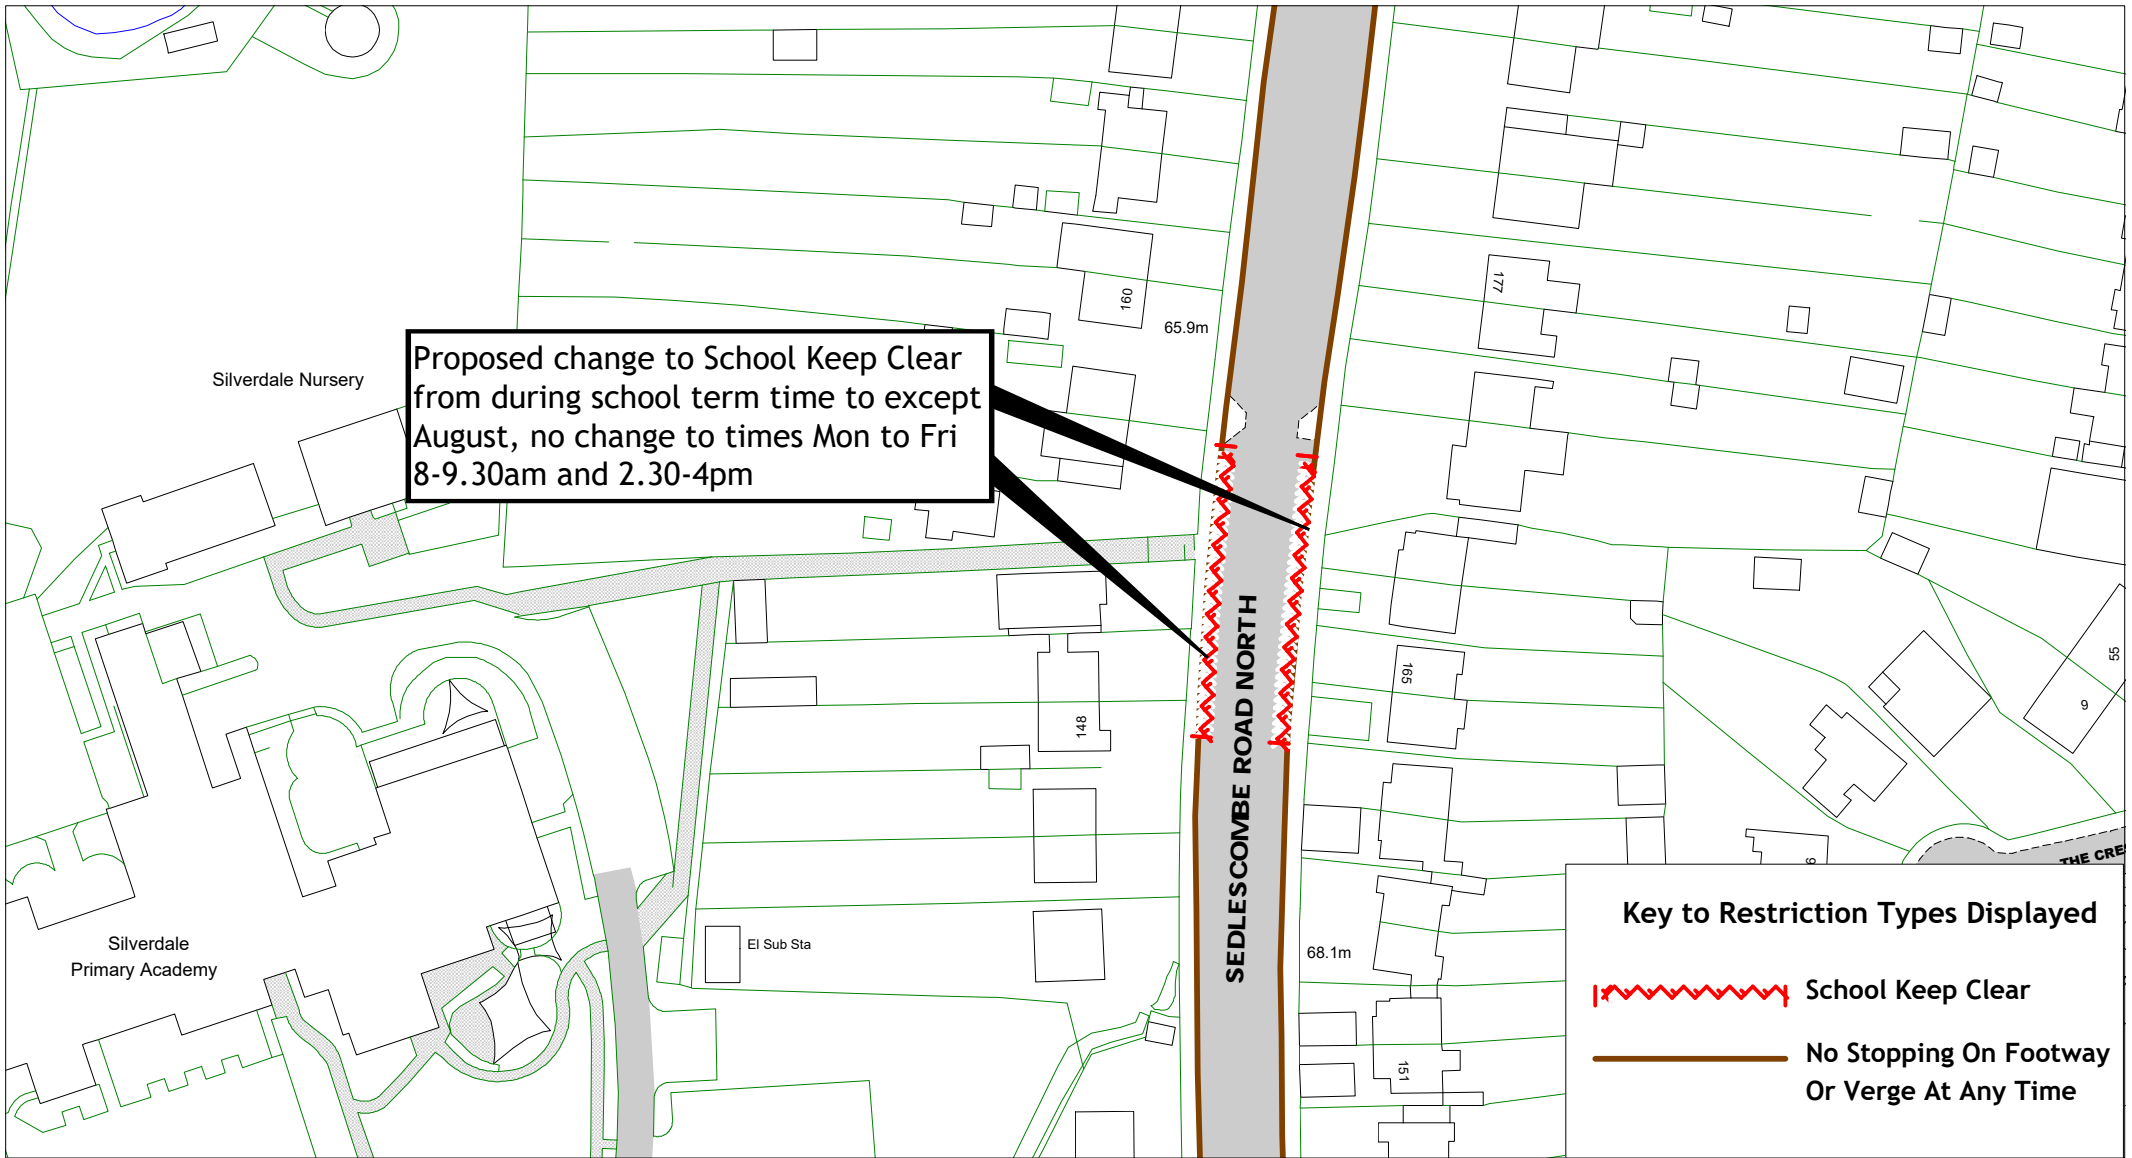

Proposed change to School Keep Clear from during school term time to except August, no change to times Mon to Fri 8-9.30am and 2.30-4pm

Key to Restriction Types Displayed

School Keep Clear

No Stopping On Footway Or Verge At Any Time

East Sussex
County Council

Sedlescombe Road North

Hastings Parking Review 2022-2023

[Return to index](#)

SCALE	1 : 1000
DATE	12/05/2023
DRAWING No.	HS22 35F
DRAWN BY	
© Crown copyright. All rights reserved East Sussex County Council Licence No. 100019601 2023