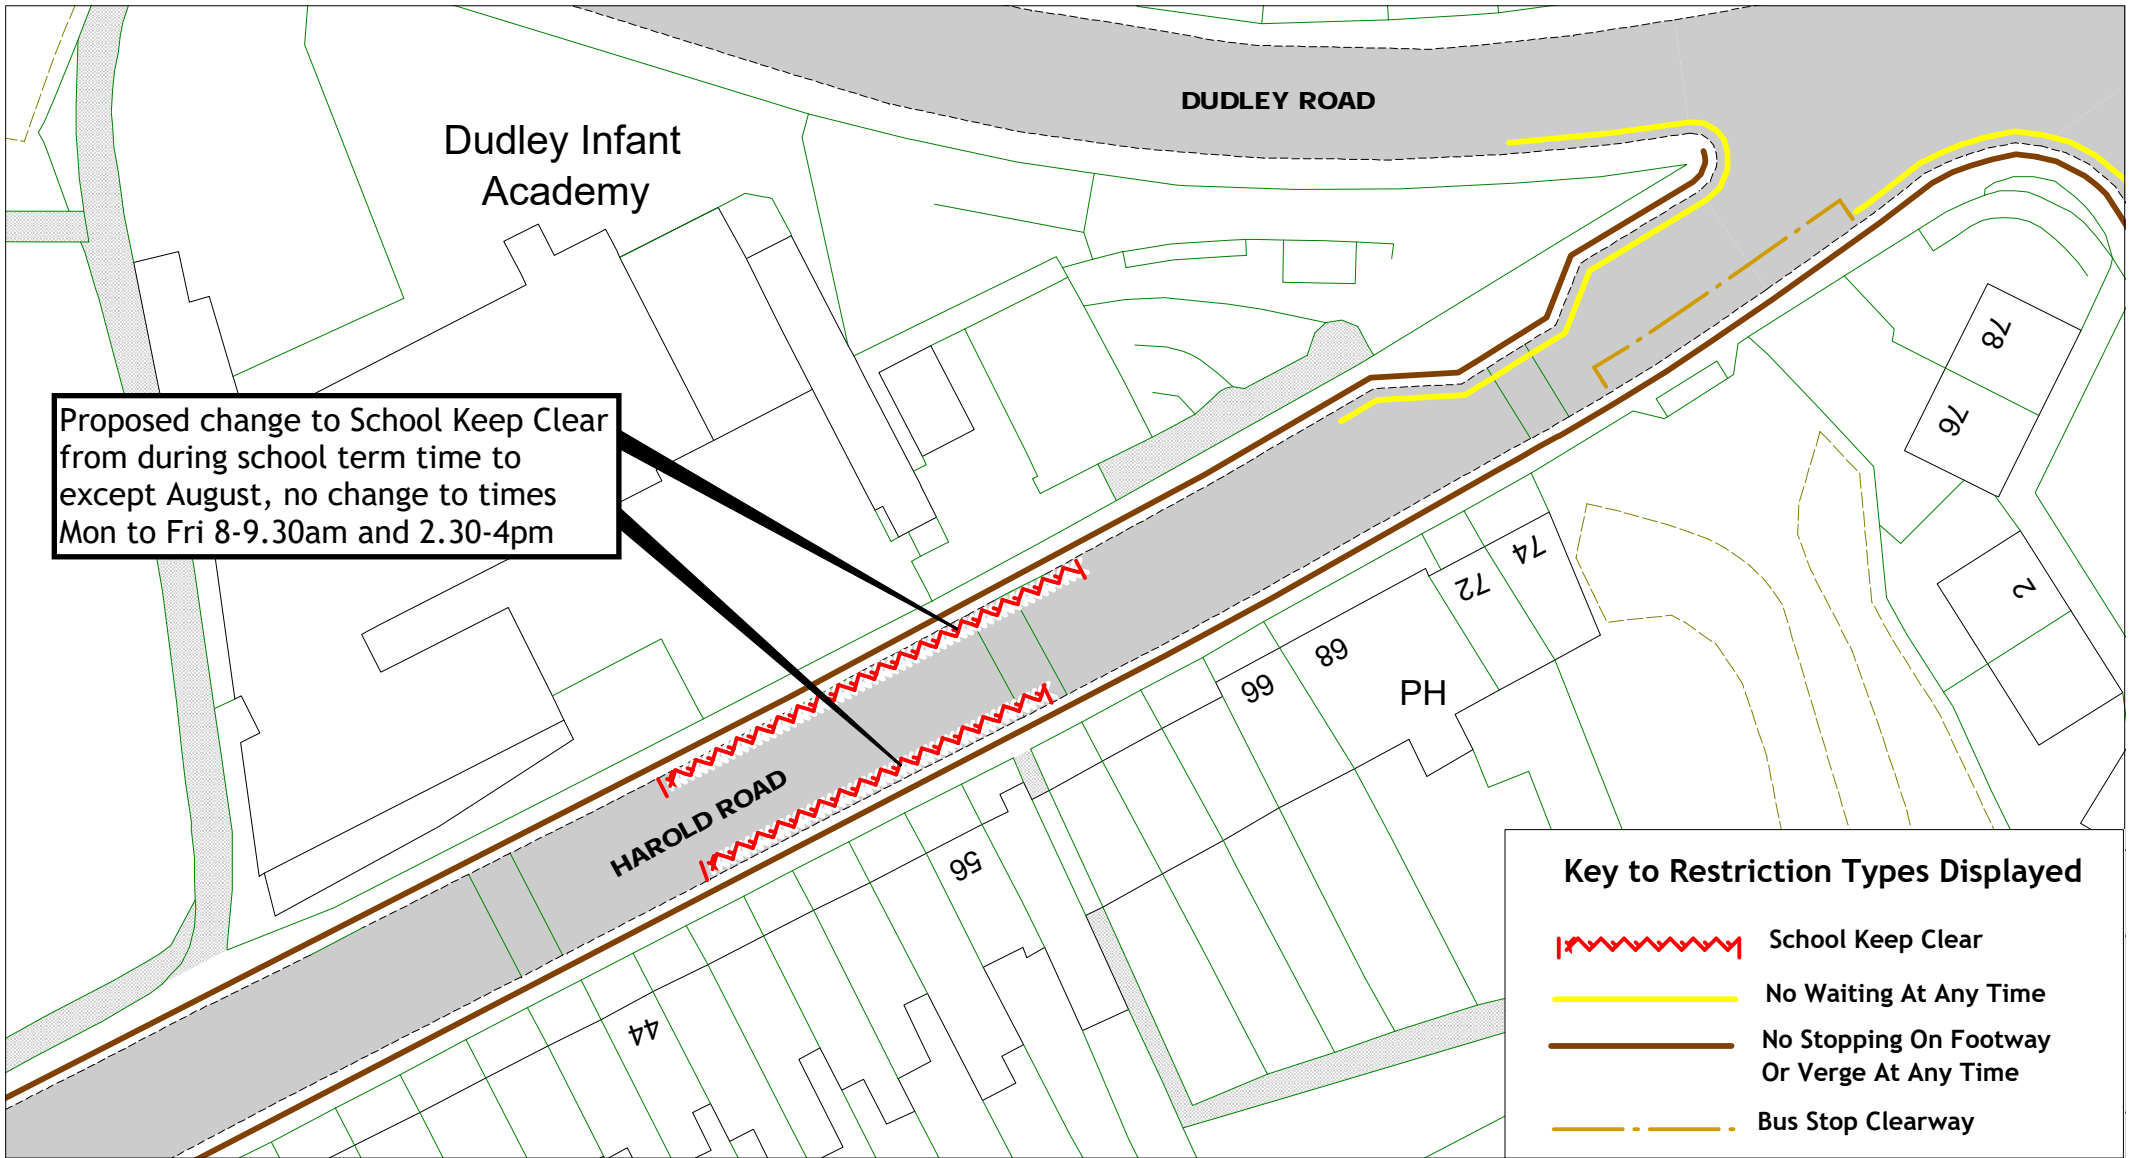

Harold Road
Hastings Parking Review 2022-2023

[Return to index](#)

SCALE	1 : 500
DATE	12/05/2023
DRAWING No.	HS22 20F
DRAWN BY	
© Crown copyright. All rights reserved East Sussex County Council Licence No. 100019601 2023