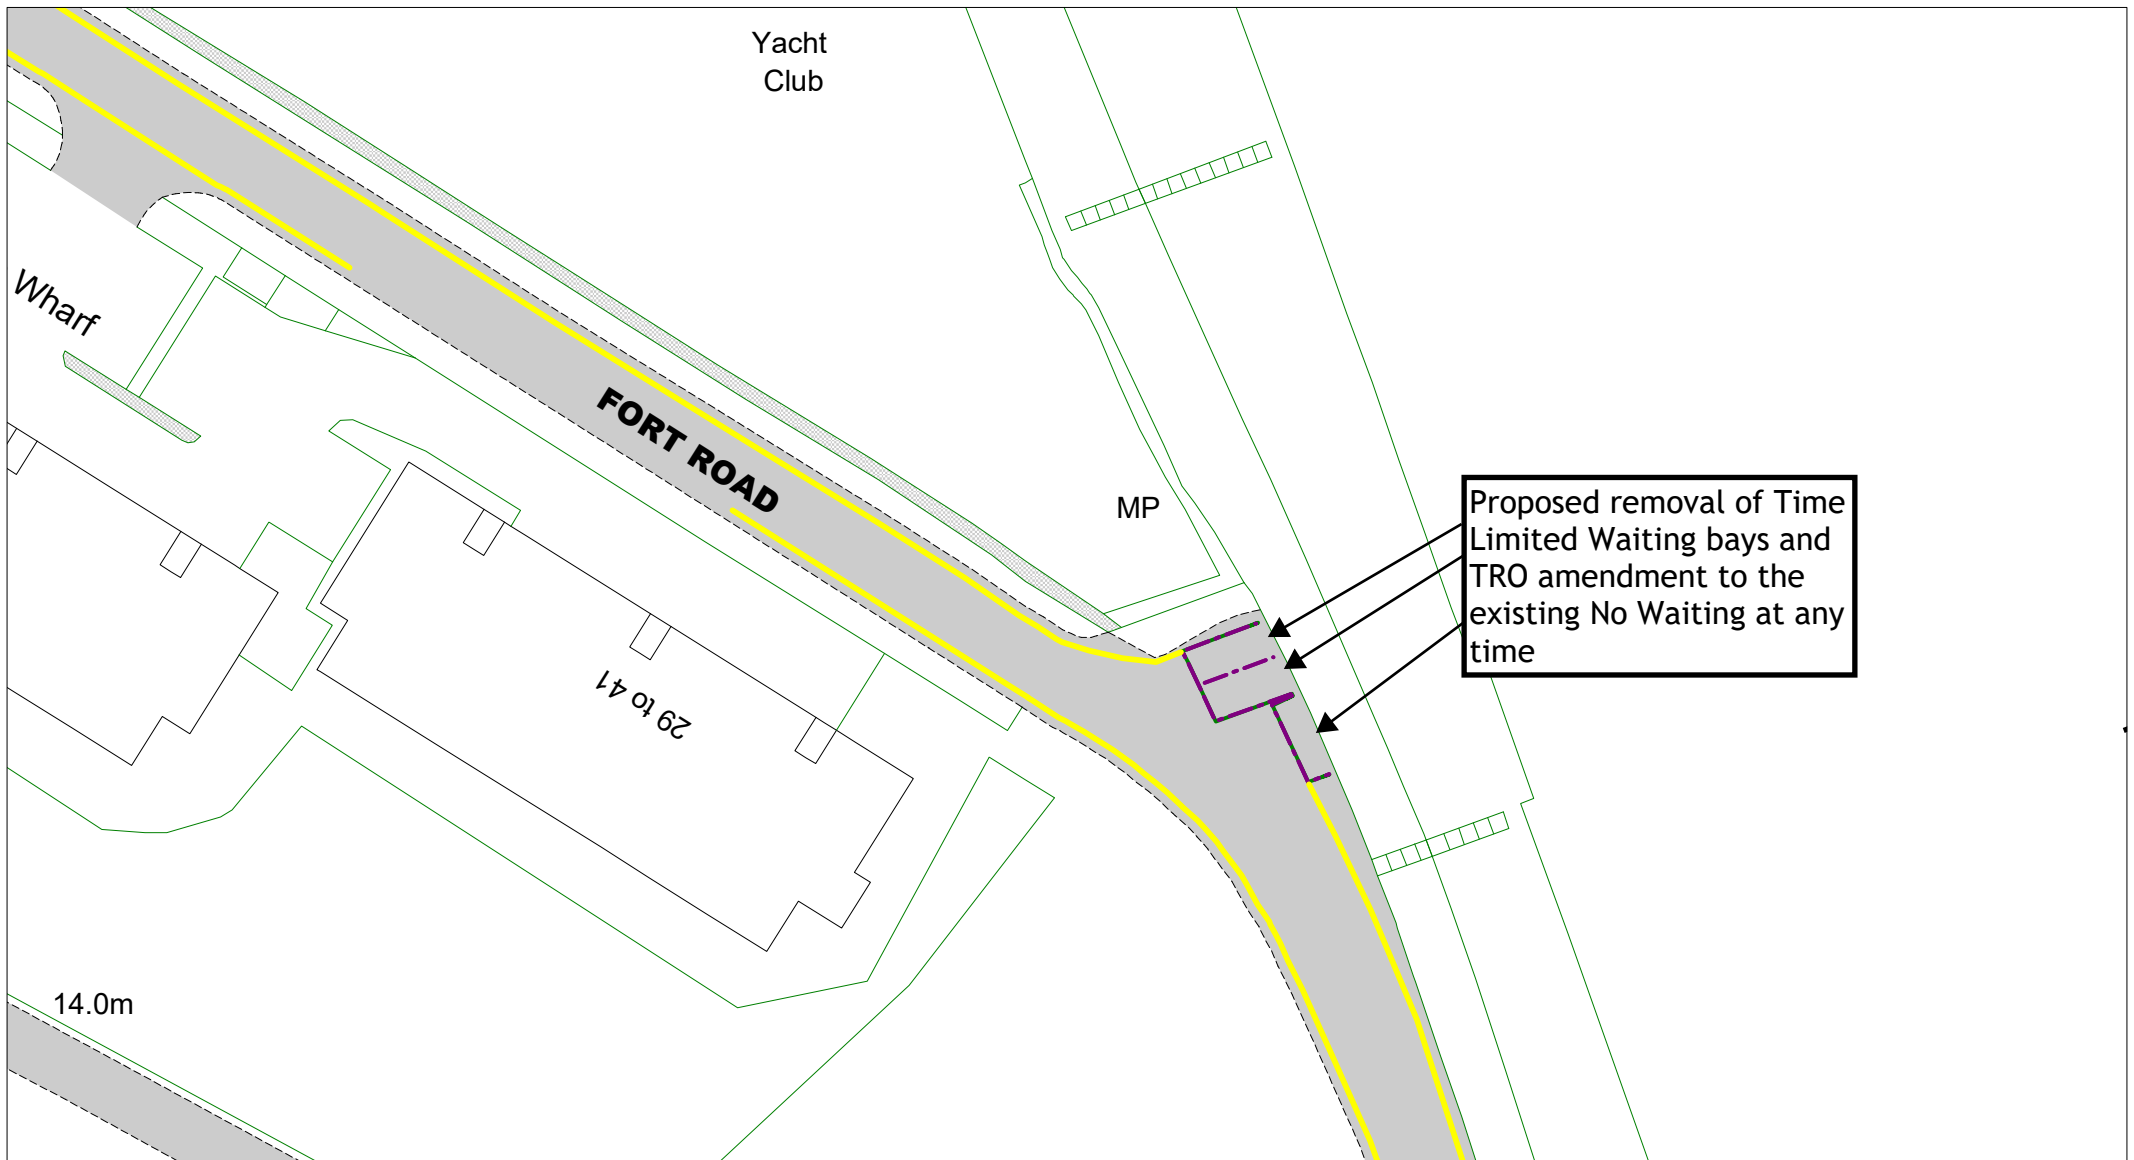

Proposed removal of Time Limited Waiting bays and TRO amendment to the existing No Waiting at any time

Fort Road, Newhaven

[Return to Index](#)

[Link to restrictions key](#)

SCALE	1 : 500
DATE	01/11/2023
DRAWING No.	LW23 15F
DRAWN BY	
<small>© Crown copyright. All rights reserved East Sussex County Council Licence No. 100019601 2023</small>	