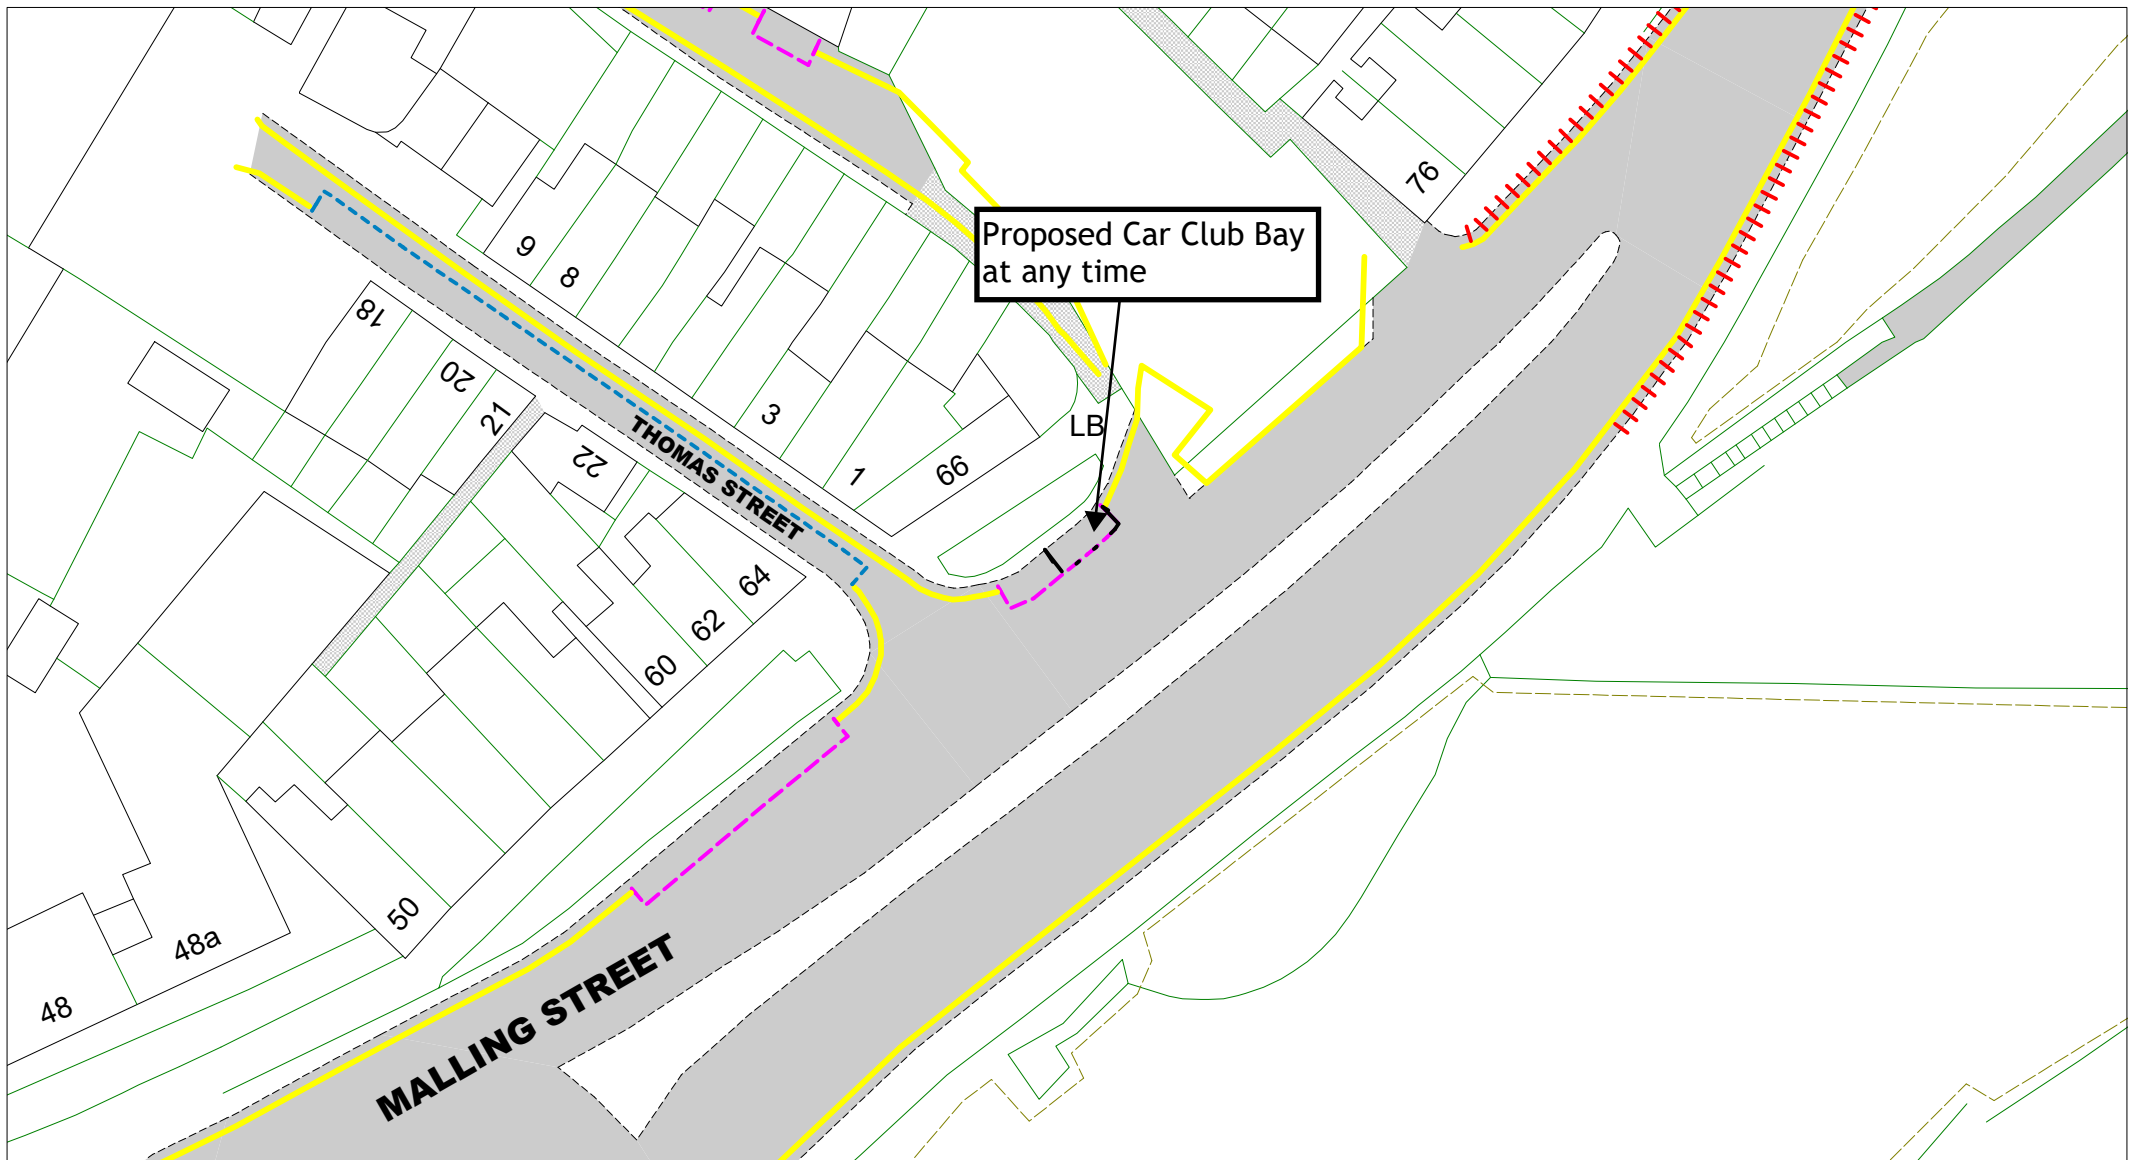

Malling Street, Lewes

[Return to Index](#)

[Link to restrictions key](#)

SCALE	1 : 500
DATE	01/11/2023
DRAWING No.	LW23 25F
DRAWN BY	
© Crown copyright. All rights reserved East Sussex County Council Licence No. 100019601 2023