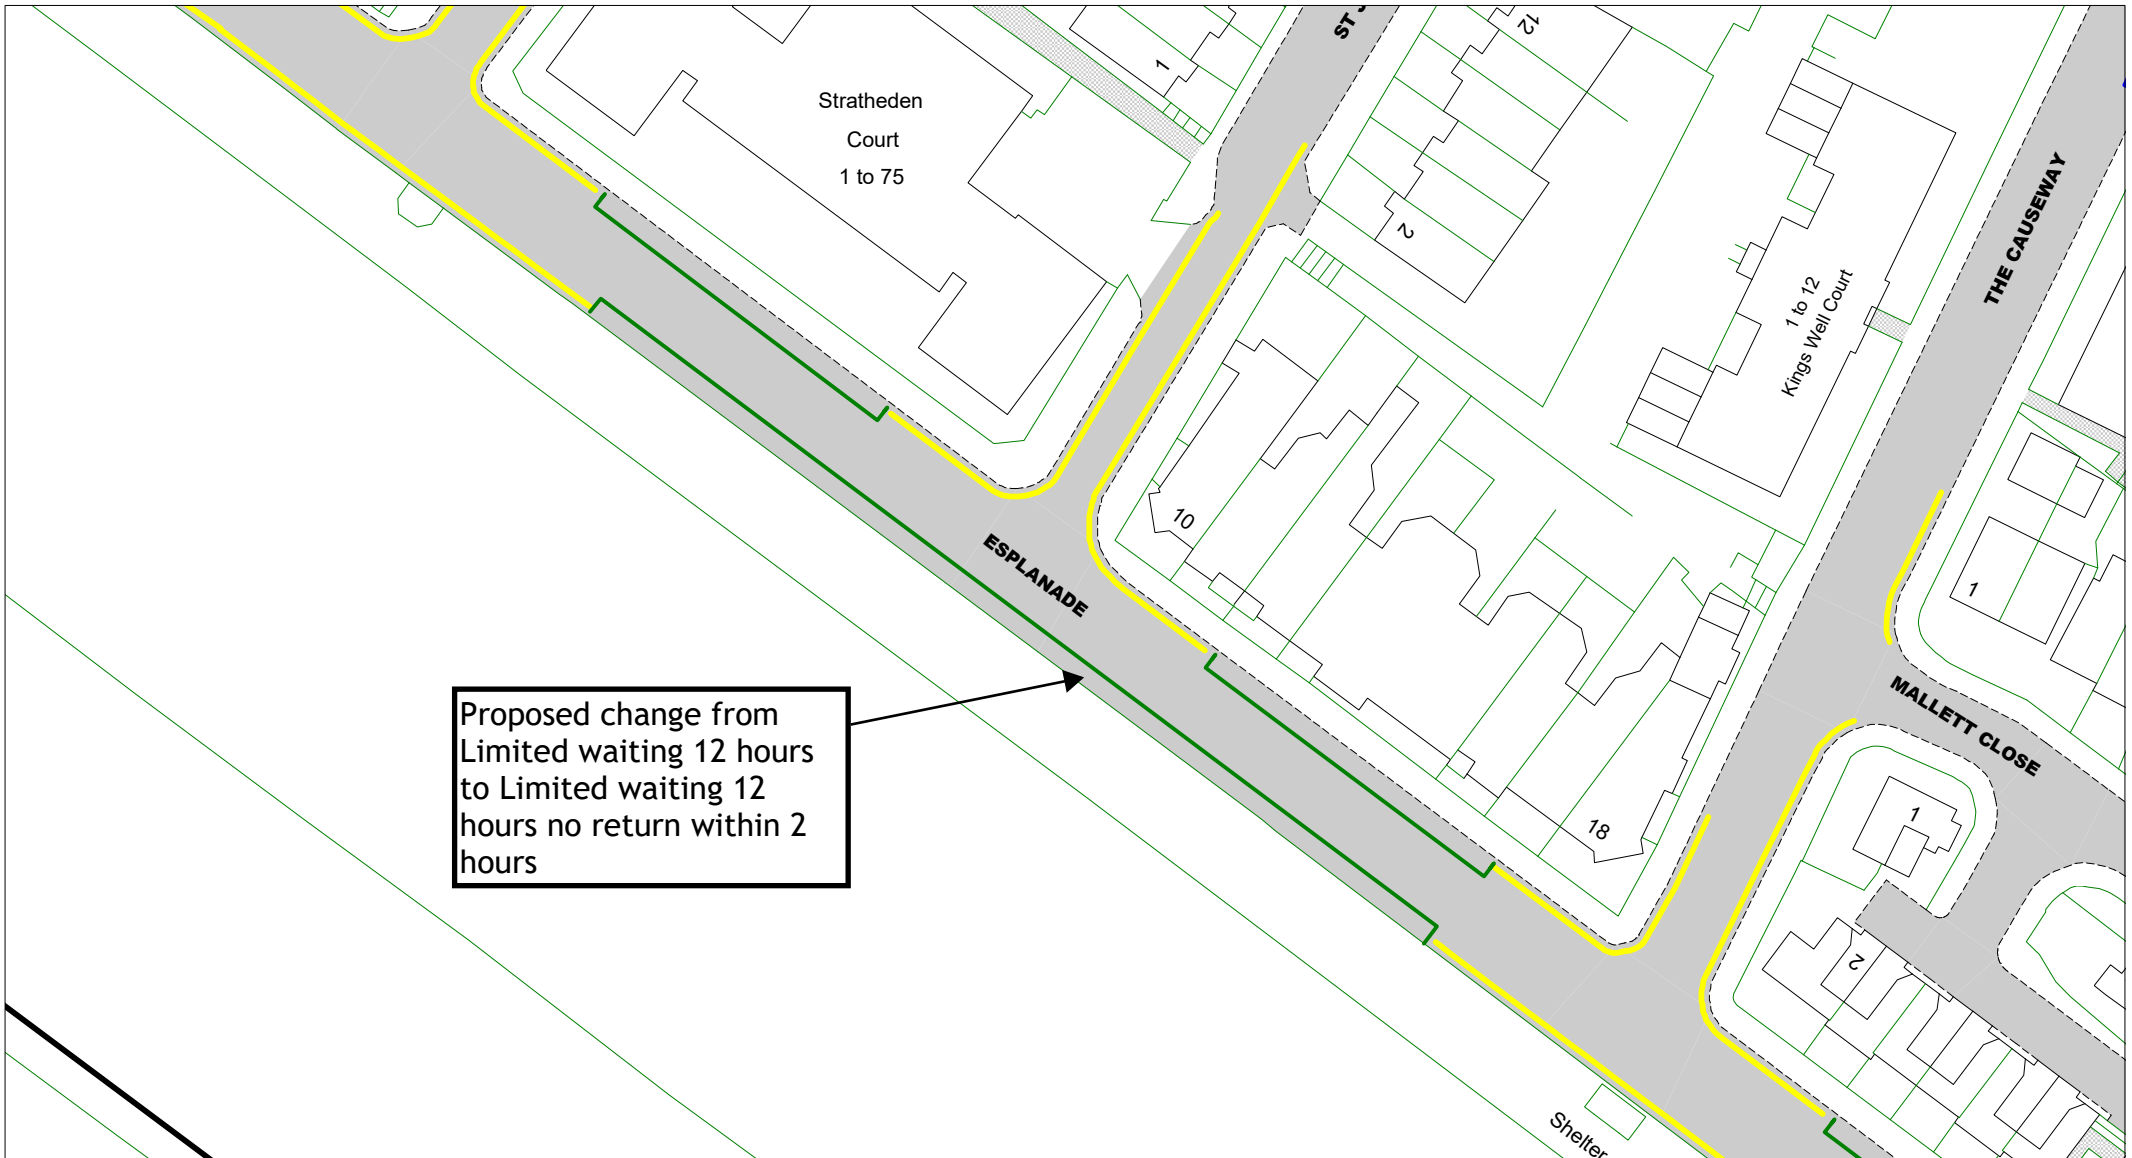

DRAWING No.

LW23 22.1F

DRAWN BY

© Crown copyright. All rights reserved
 East Sussex County Council
 Licence No. 100019601 2023

Proposed change from
 Limited waiting 12 hours
 to Limited waiting 12
 hours no return within 2
 hours