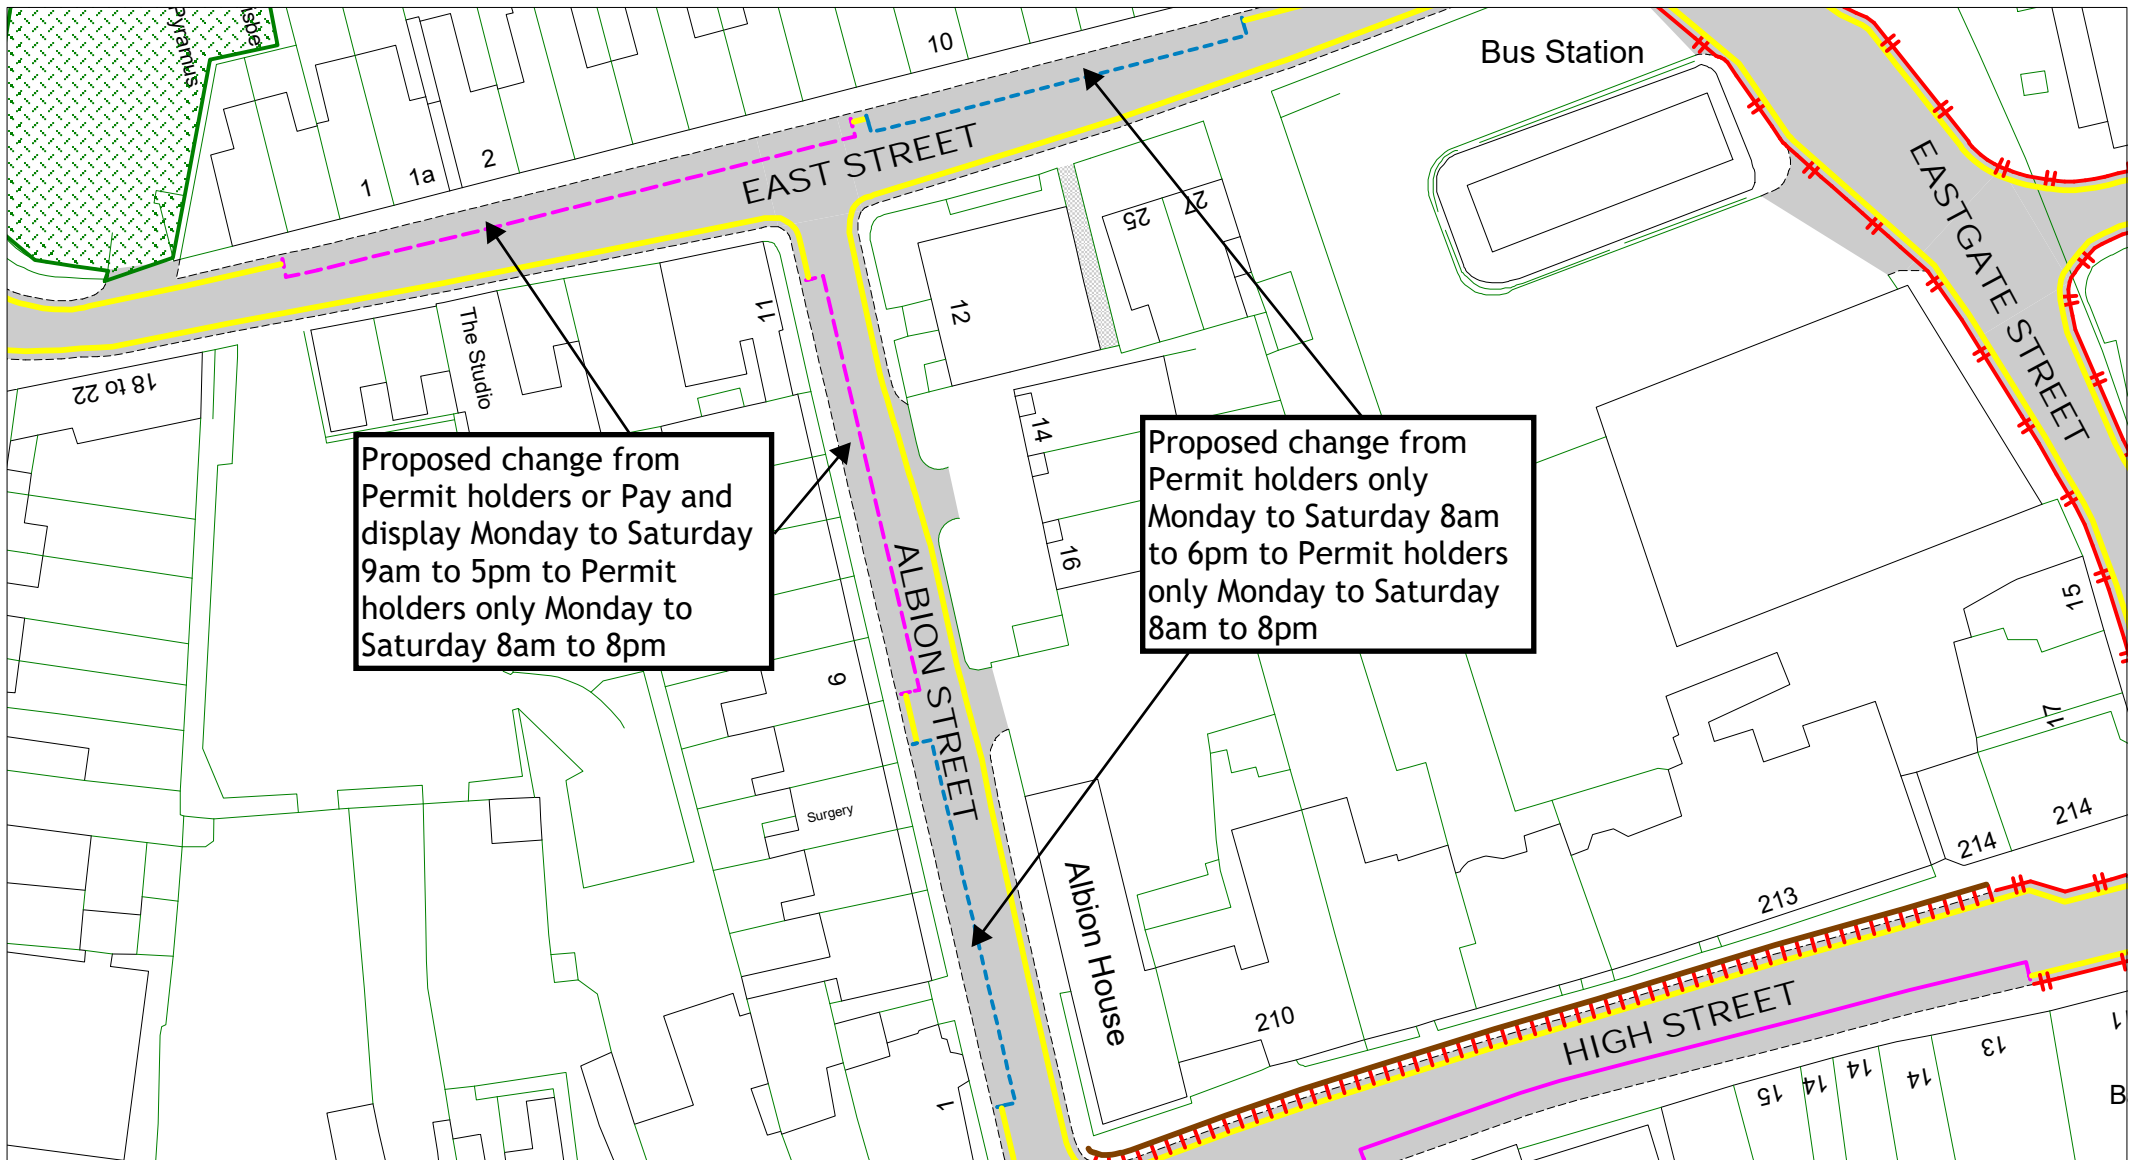

East Sussex
County Council