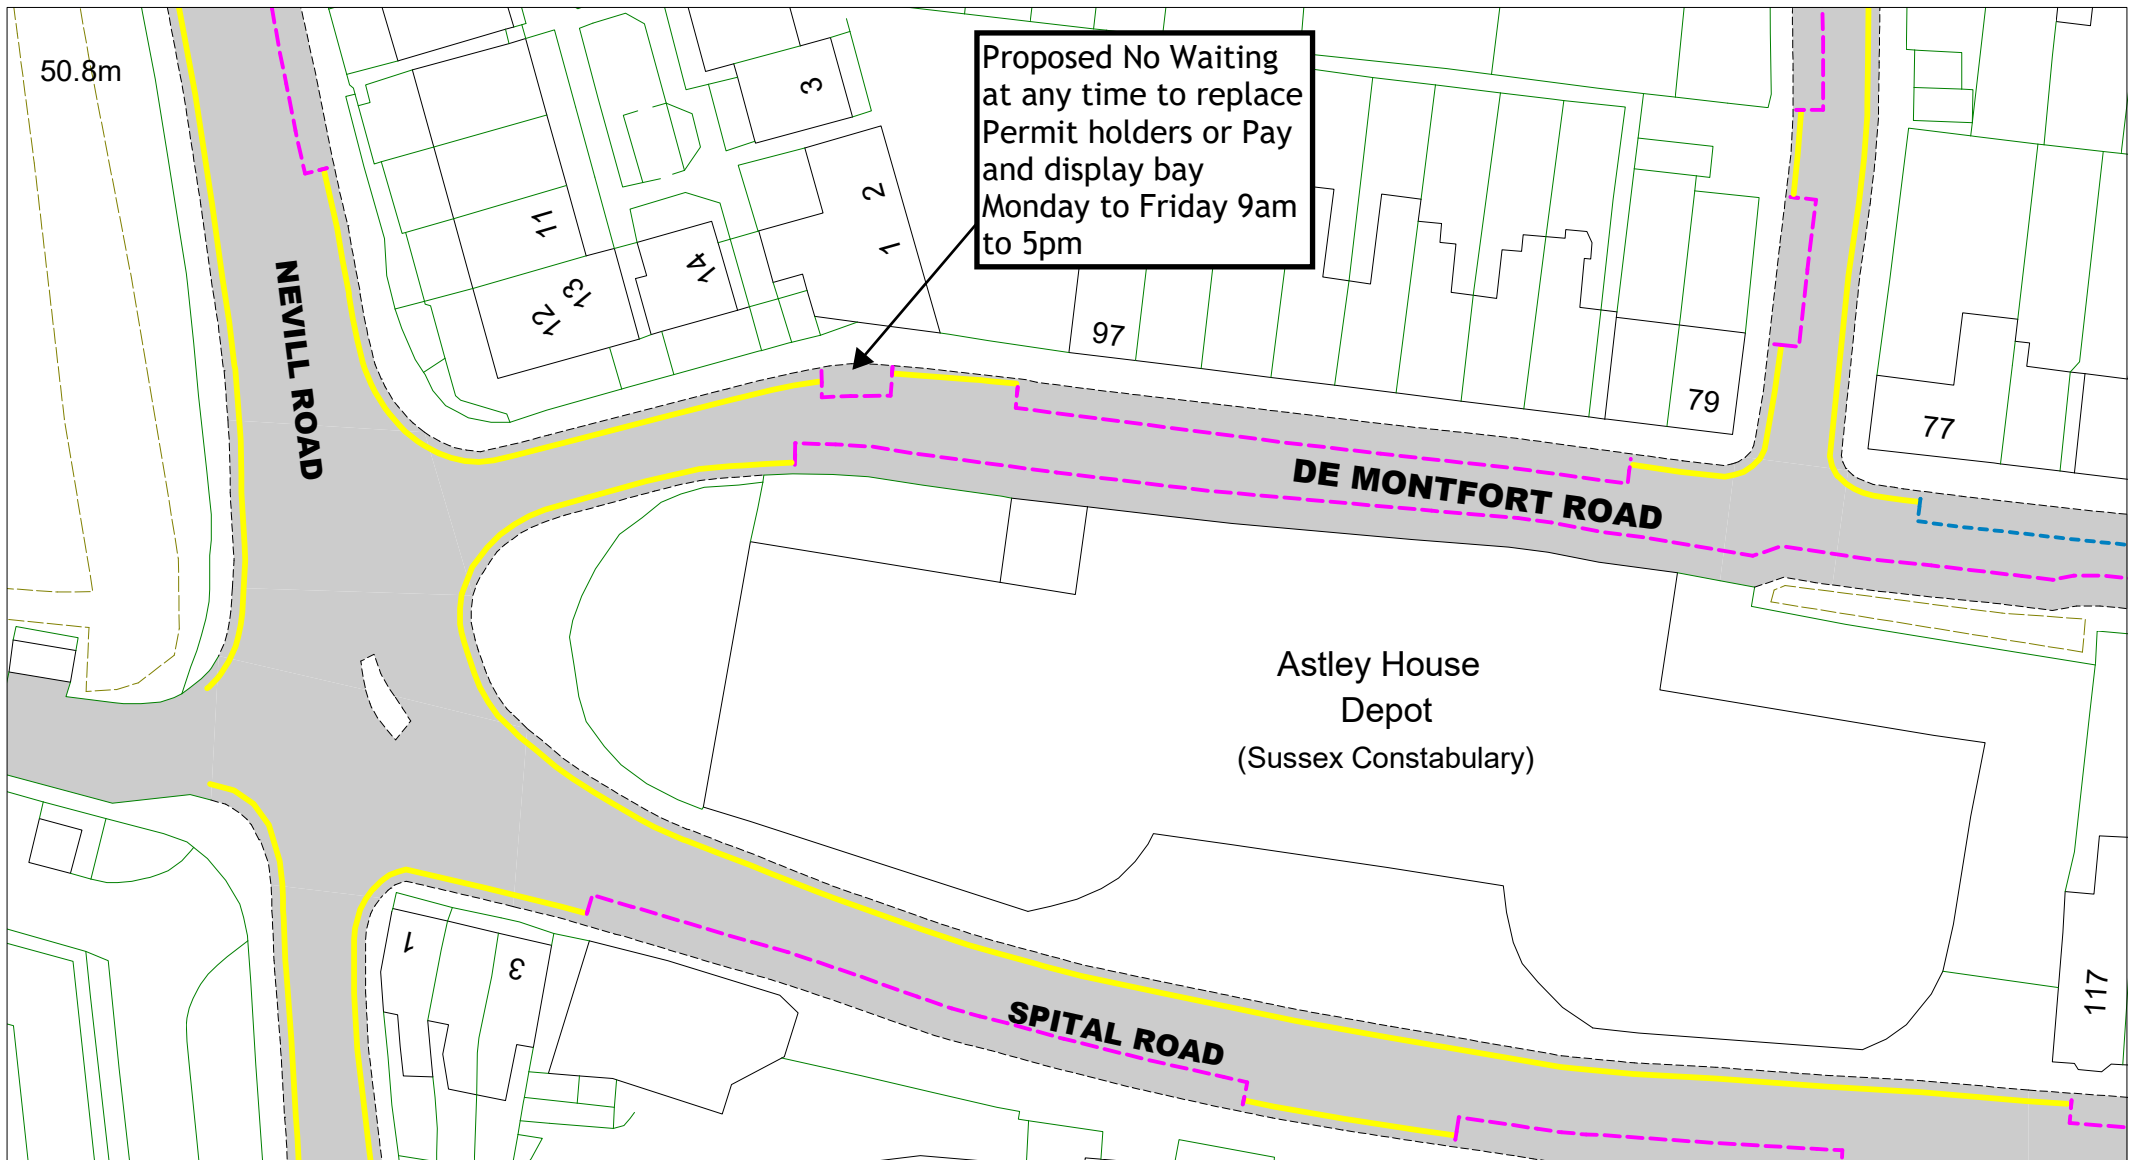

East Sussex
County Council

De La Warr Green, Lewes

[Return to Index](#)

[Link to restrictions key](#)

SCALE	1 : 500
DATE	01/11/2023
DRAWING No.	LW23 10F
DRAWN BY	
© Crown copyright. All rights reserved East Sussex County Council Licence No. 100019601 2023	