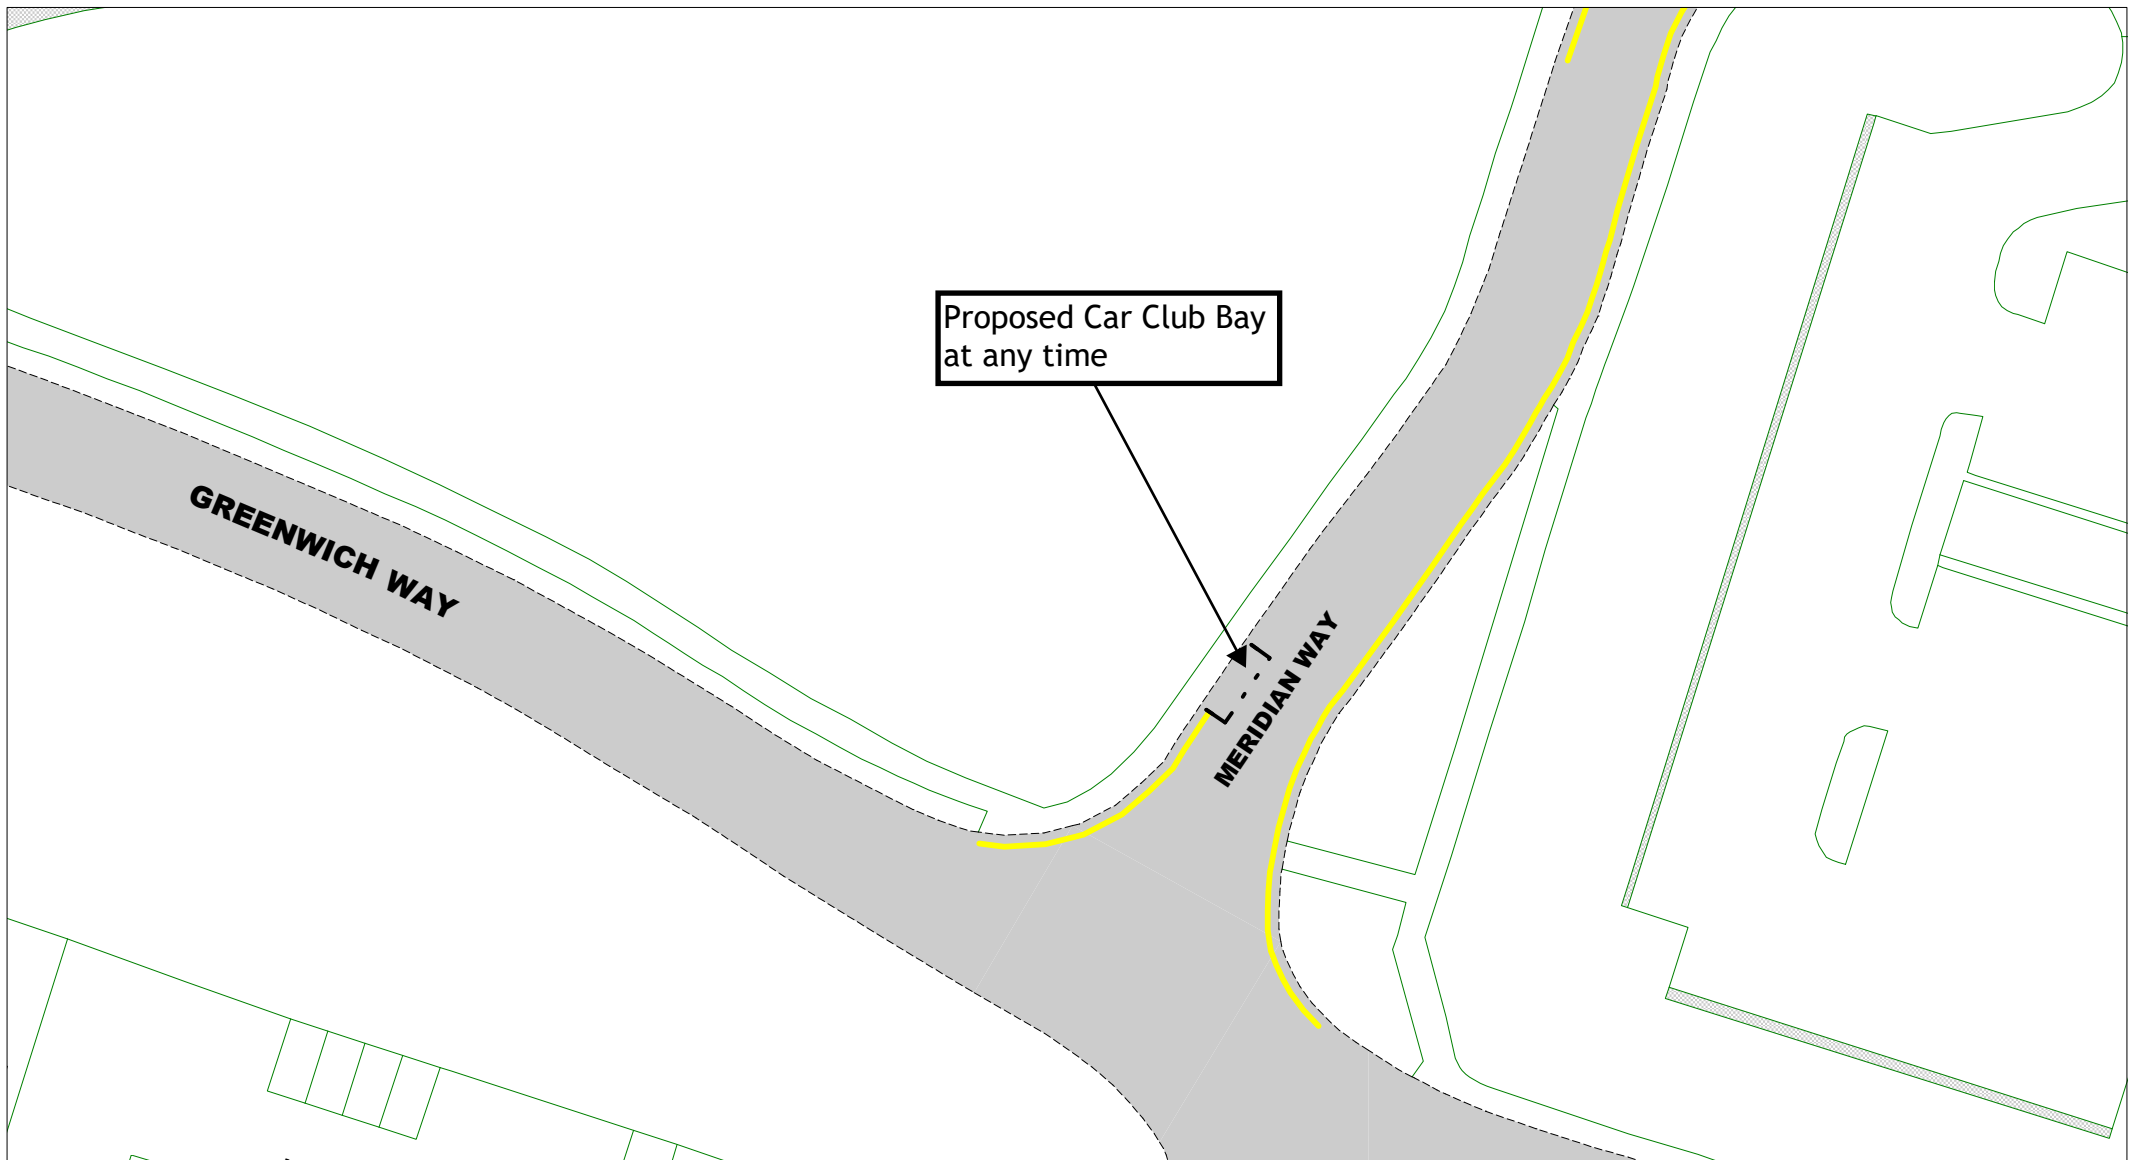

Proposed Car Club Bay
at any time

GREENWICH WAY

MERIDIAN WAY

East Sussex
County Council