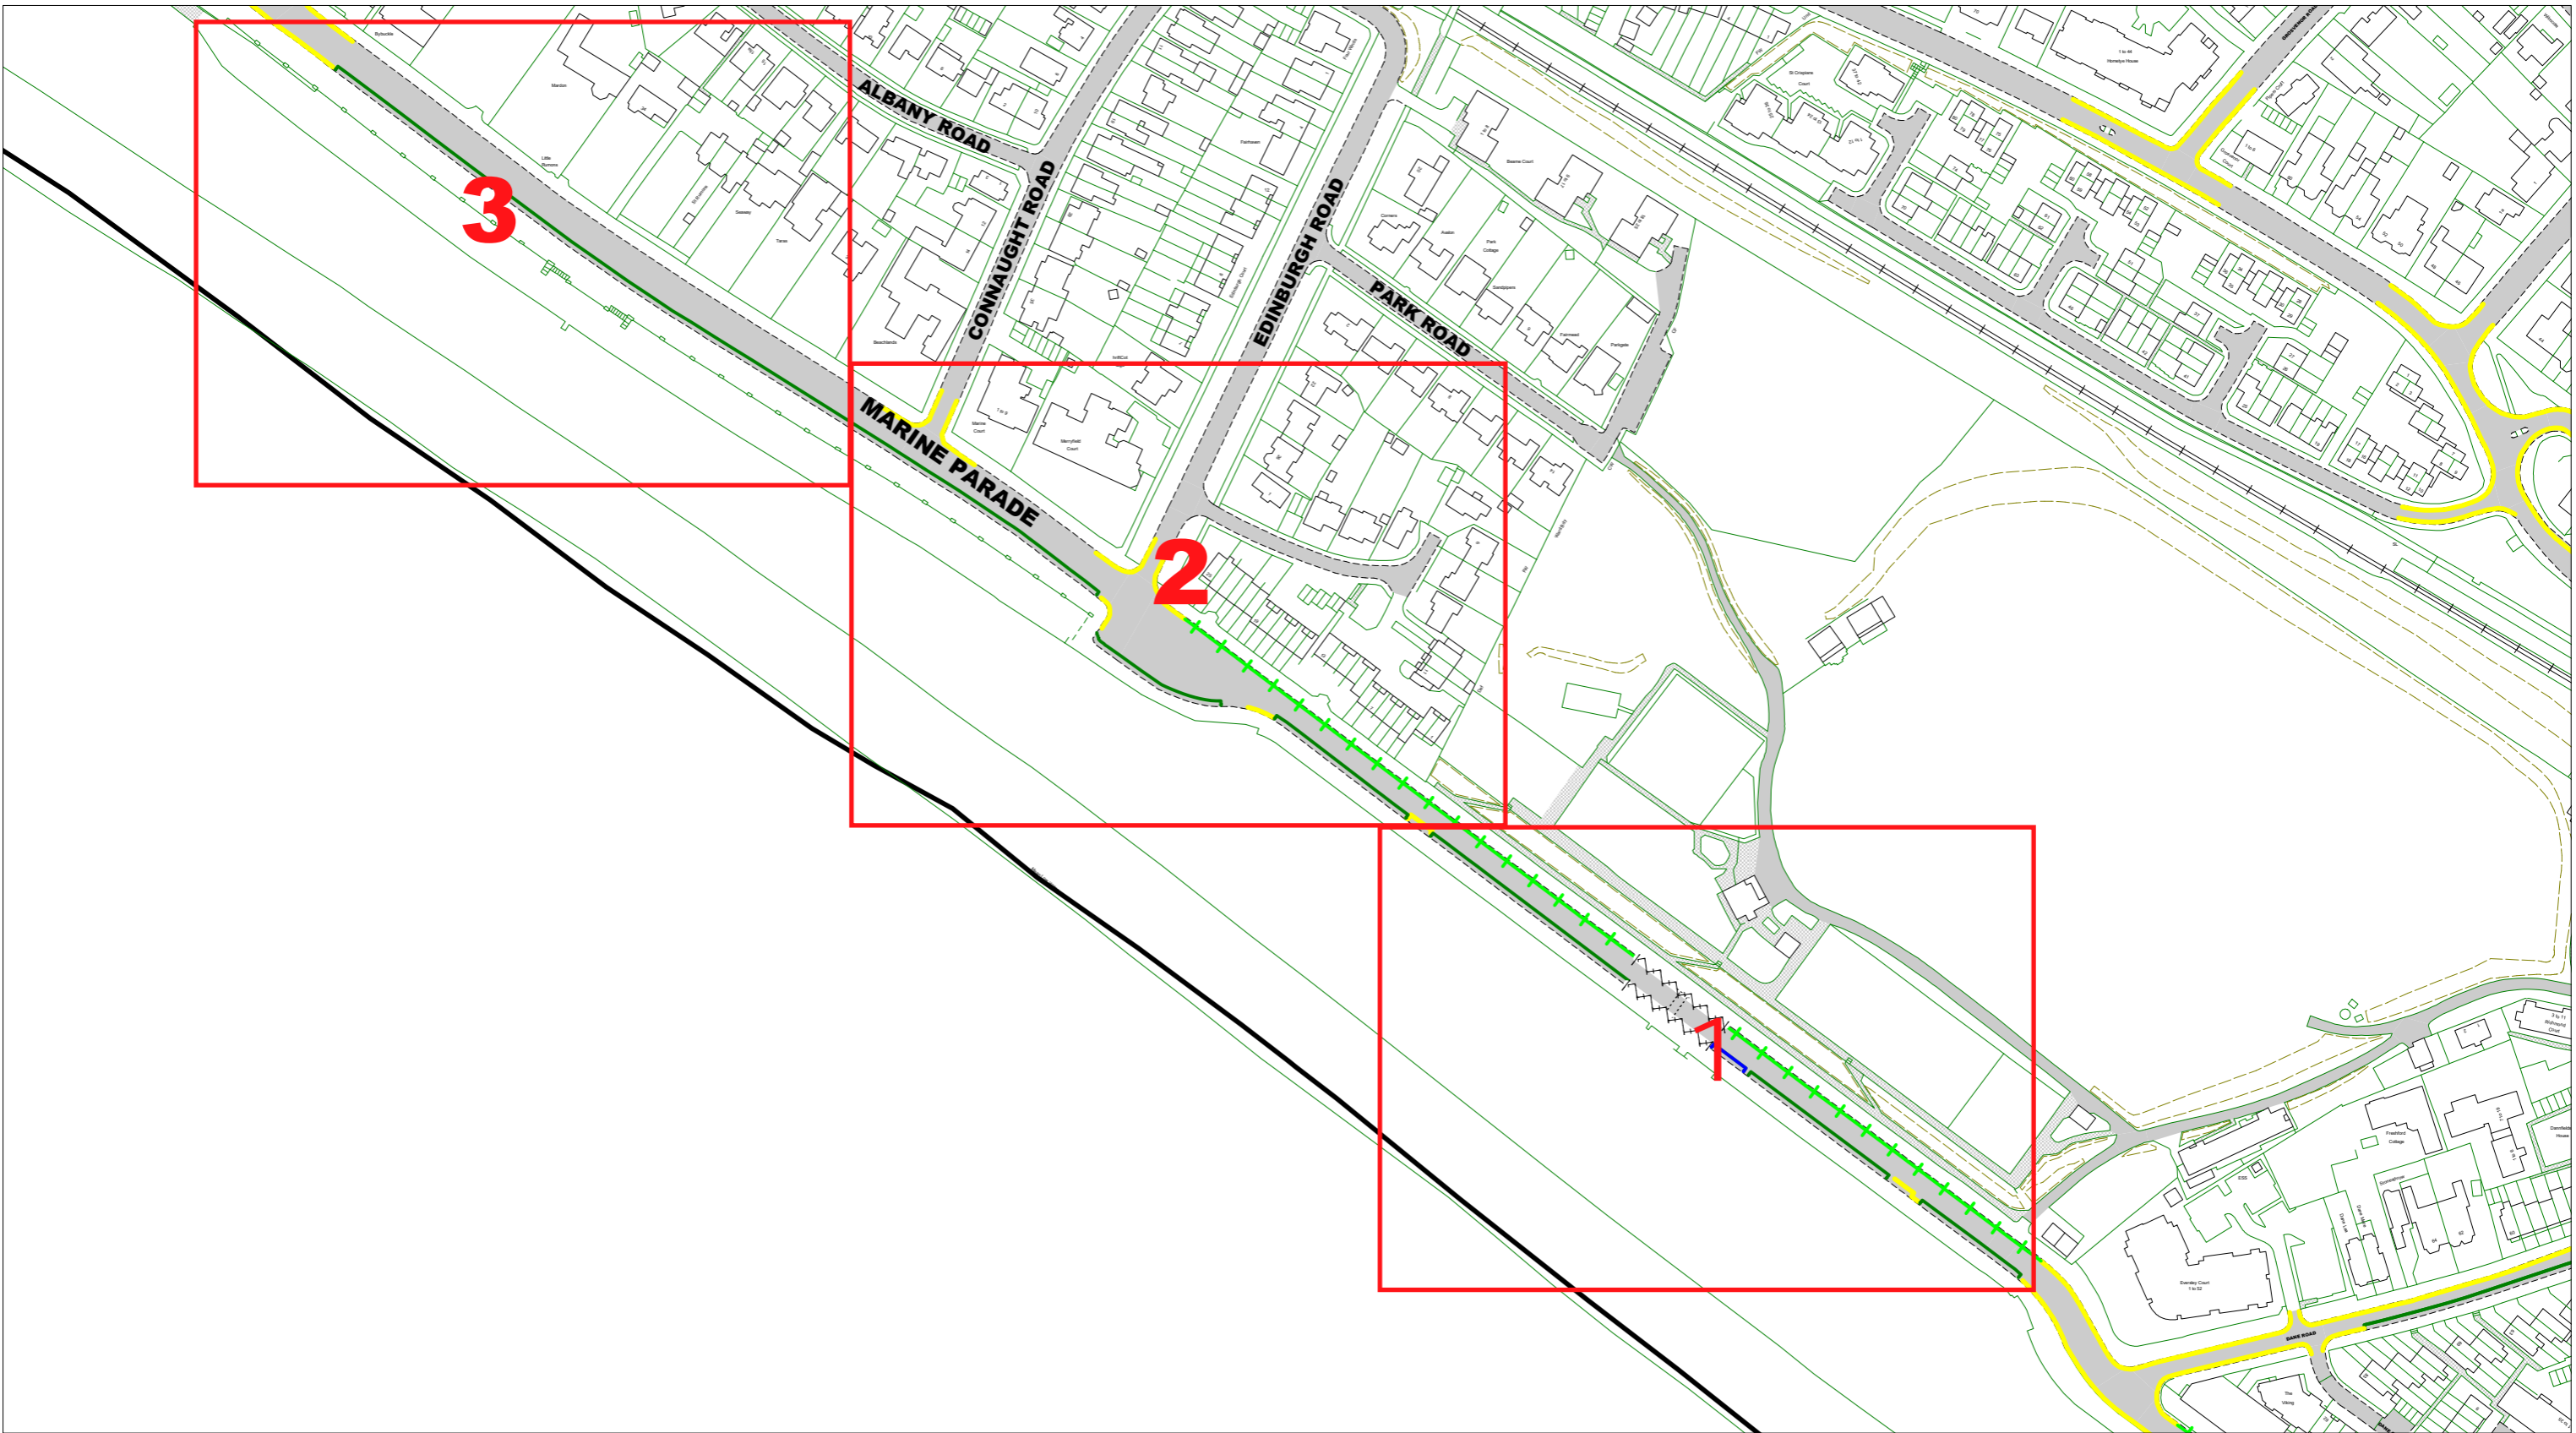

Proposed No Waiting at
 any time

Esplanade, Seaford
[Return to Index](#)
[Link to restrictions key](#)

SCALE	1 : 600
DATE	01/11/2023
DRAWING No.	LW23 23F
DRAWN BY	
© Crown copyright. All rights reserved East Sussex County Council Licence No. 100019601 2023	