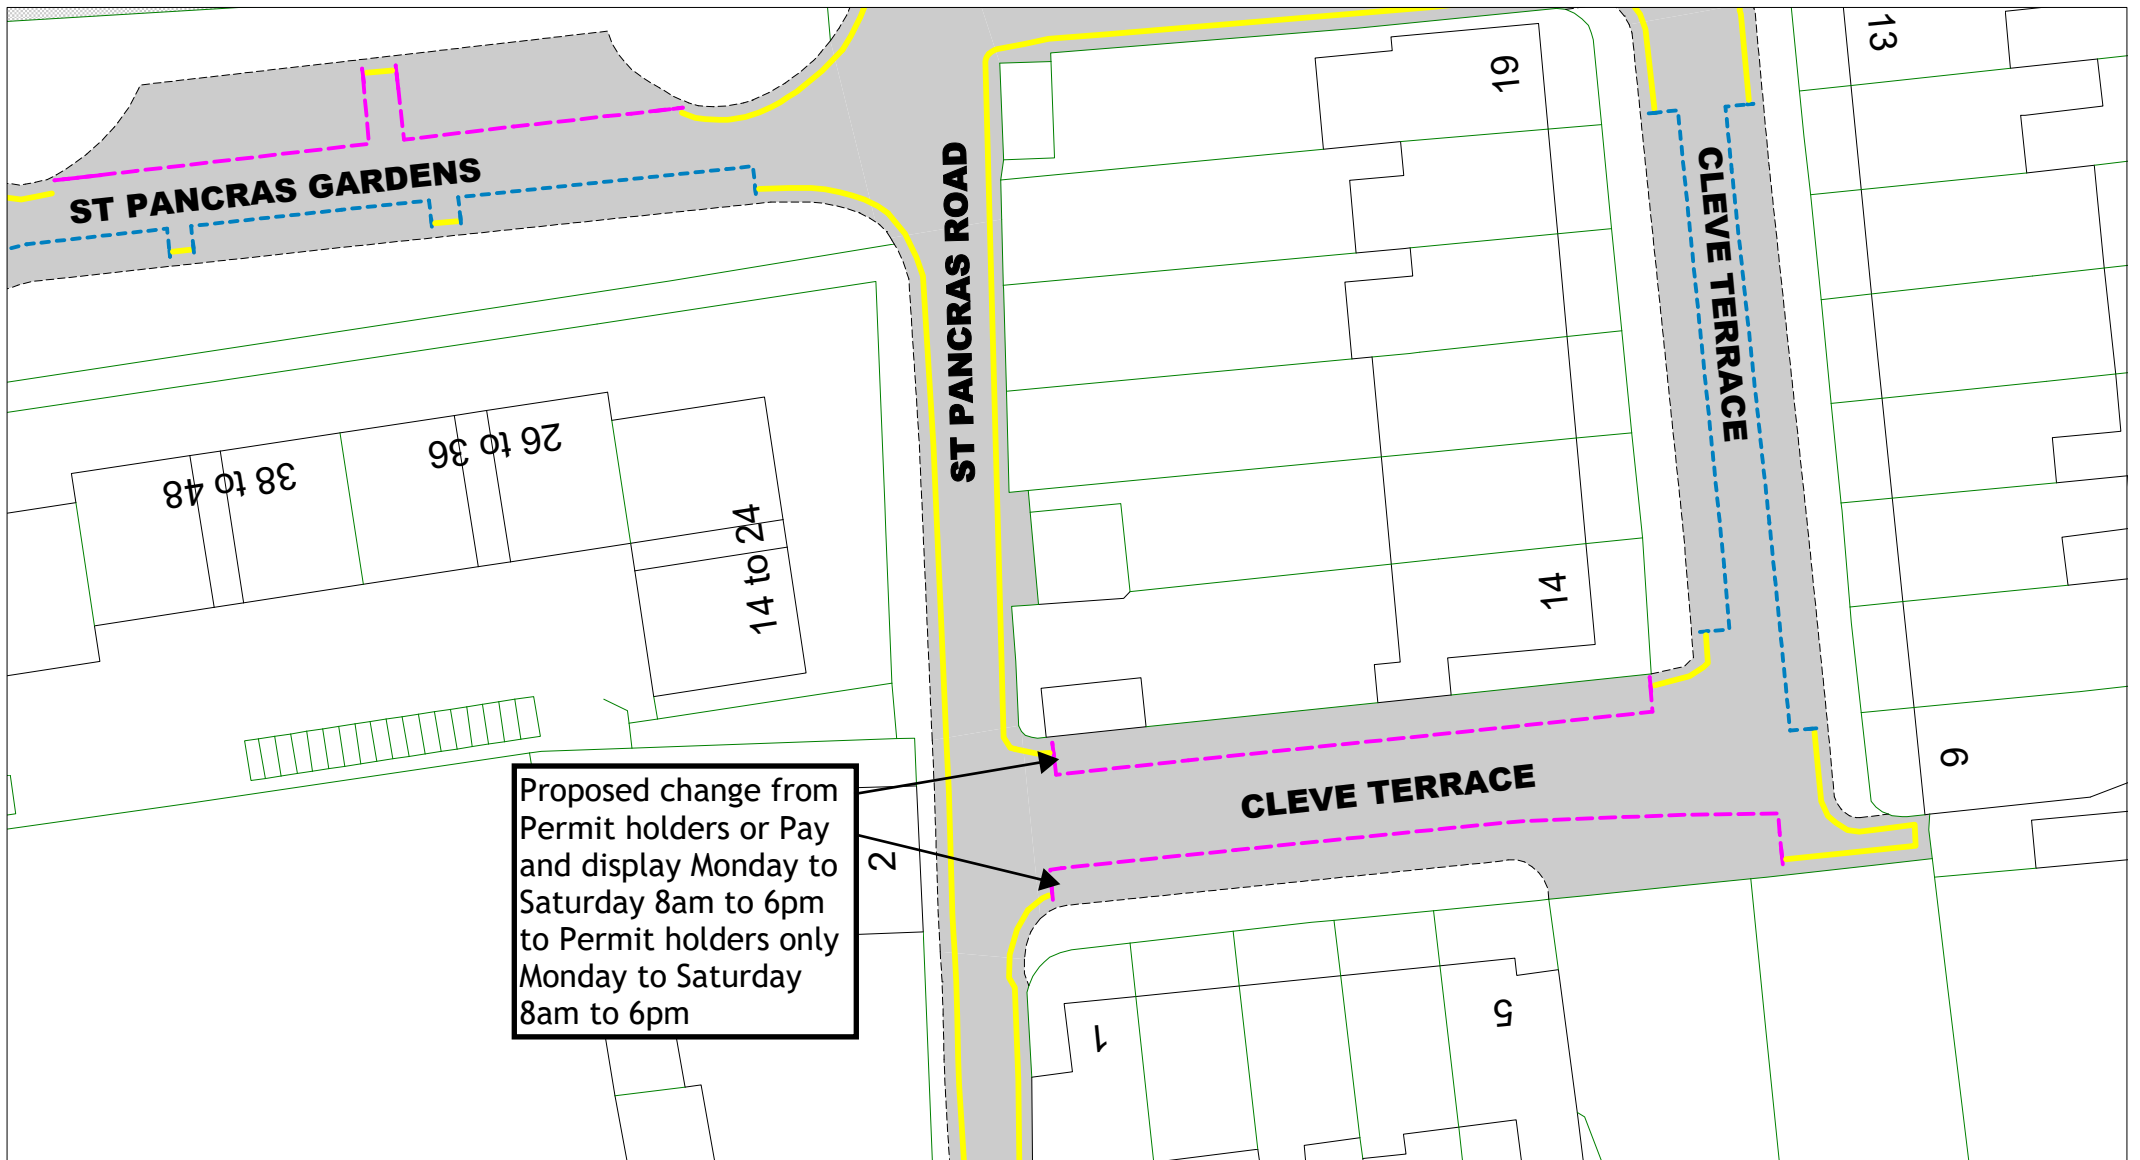

[Return to Index](#)

[Link to restrictions key](#)

SCALE	1 : 600
DATE	01/11/2023
DRAWING No.	LW23 05F
DRAWN BY	

© Crown copyright. All rights reserved
East Sussex County Council
Licence No. 100019601 2023