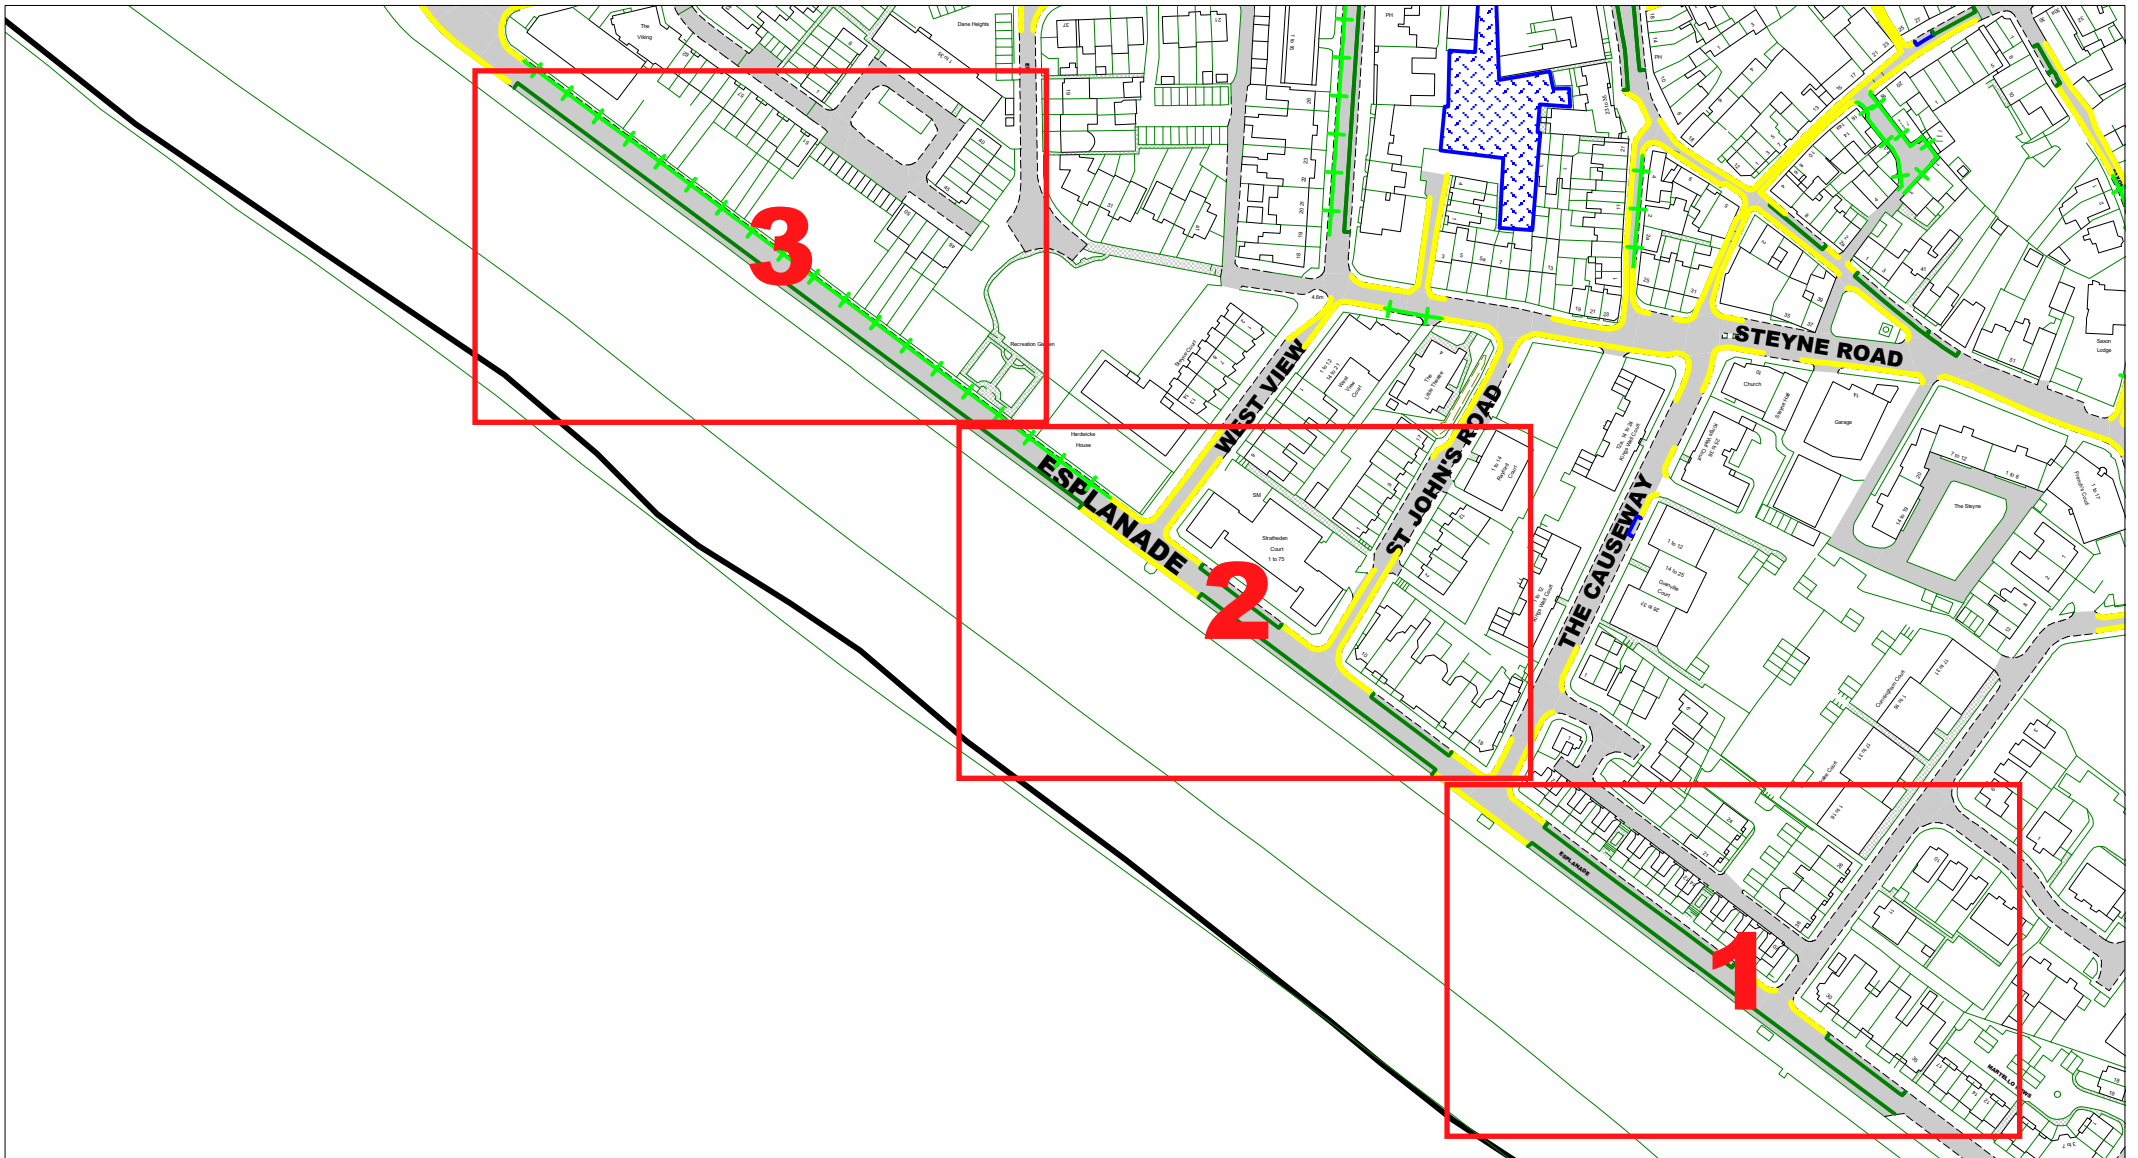

East Sussex
County Council

Esplanade, Seaford
sea side only

Overview plan in relation to LW23 22.1
LW23 22.2
LW23 22.3

[Return to Index](#)

[Link to restrictions key](#)

SCALE

1 : 2500

DATE