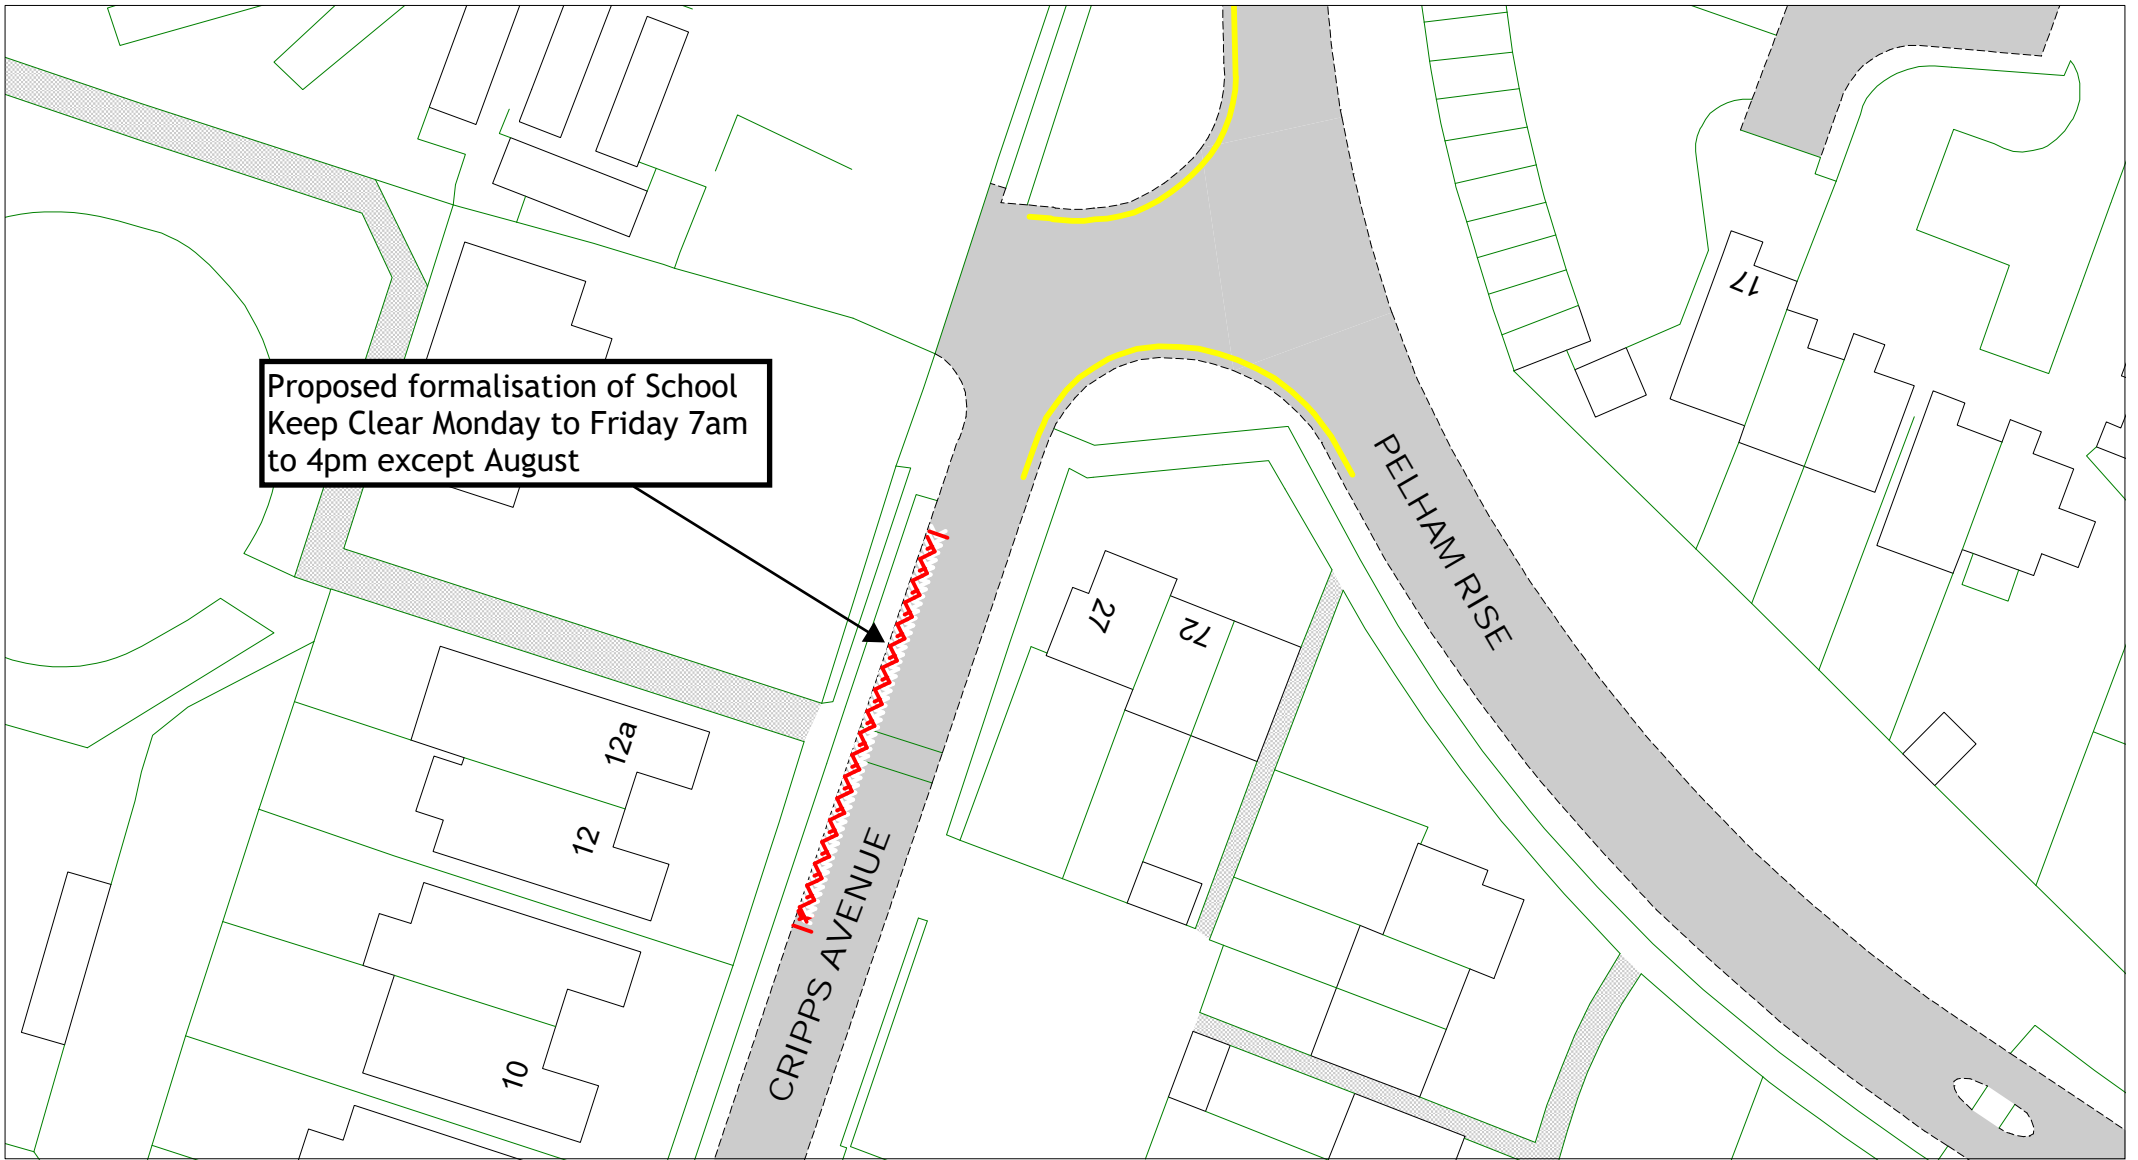

Proposed formalisation of School
Keep Clear Monday to Friday 7am
to 4pm except August