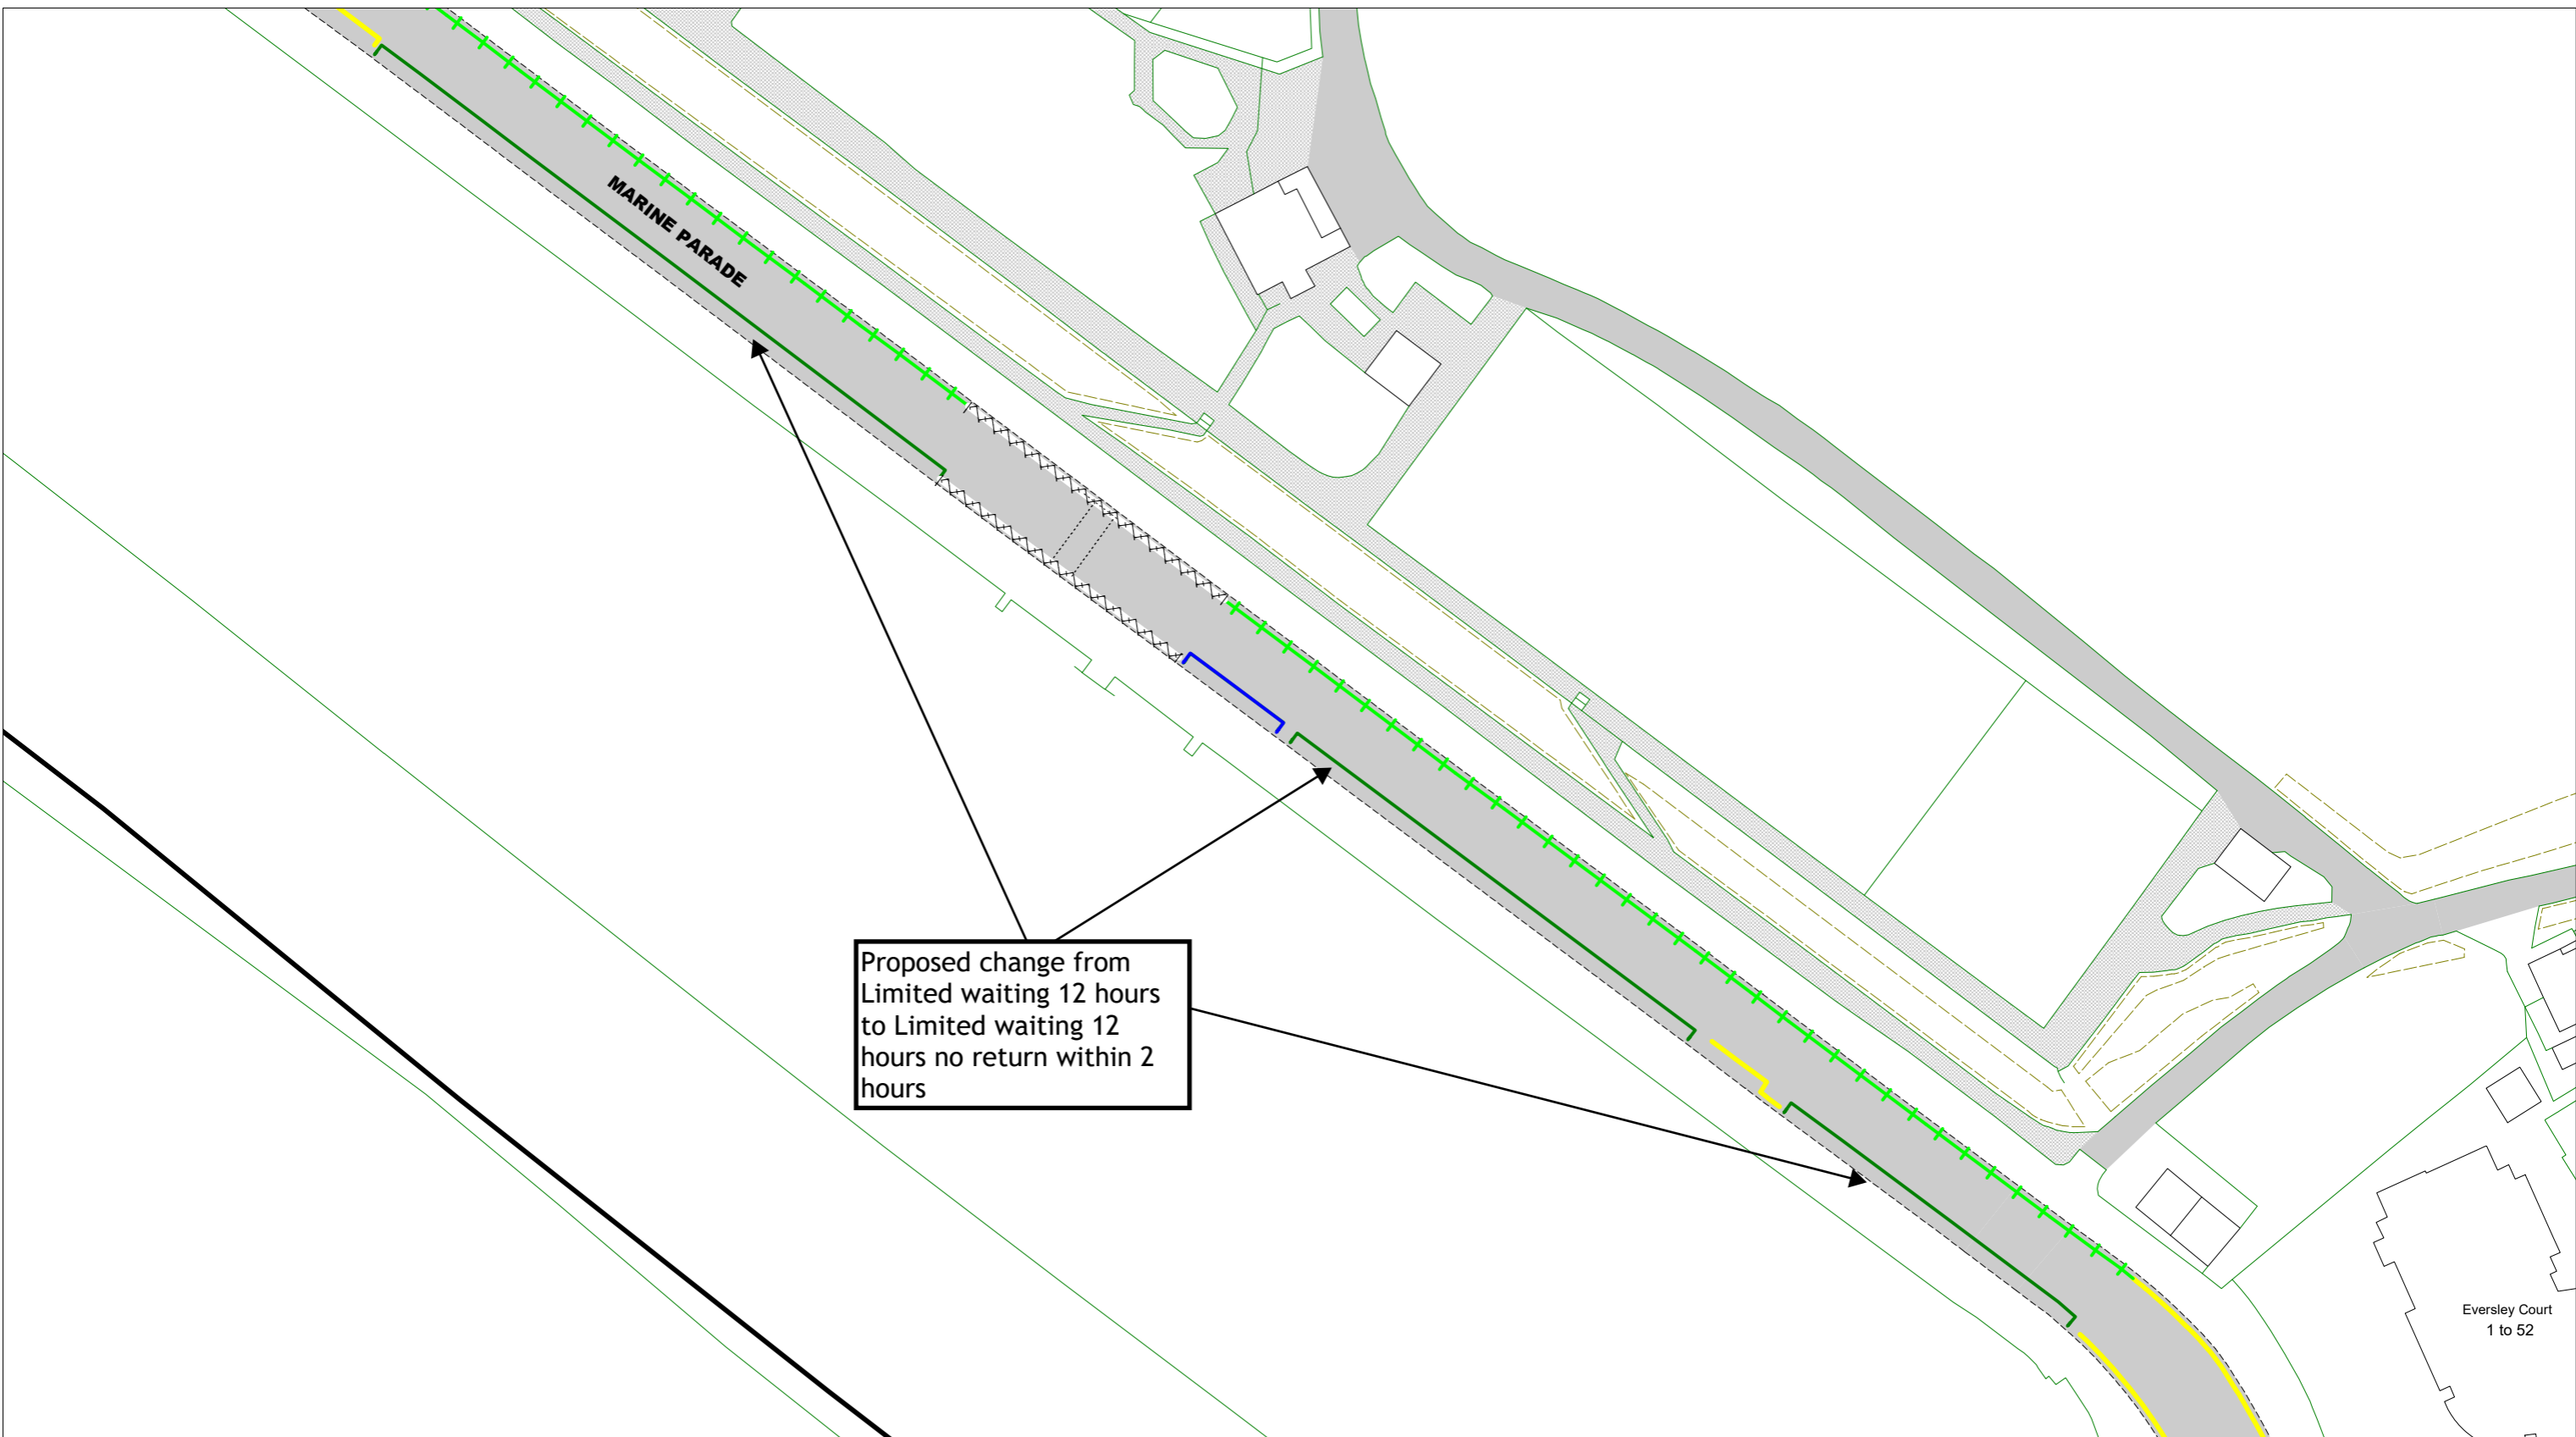

East Sussex
County Council