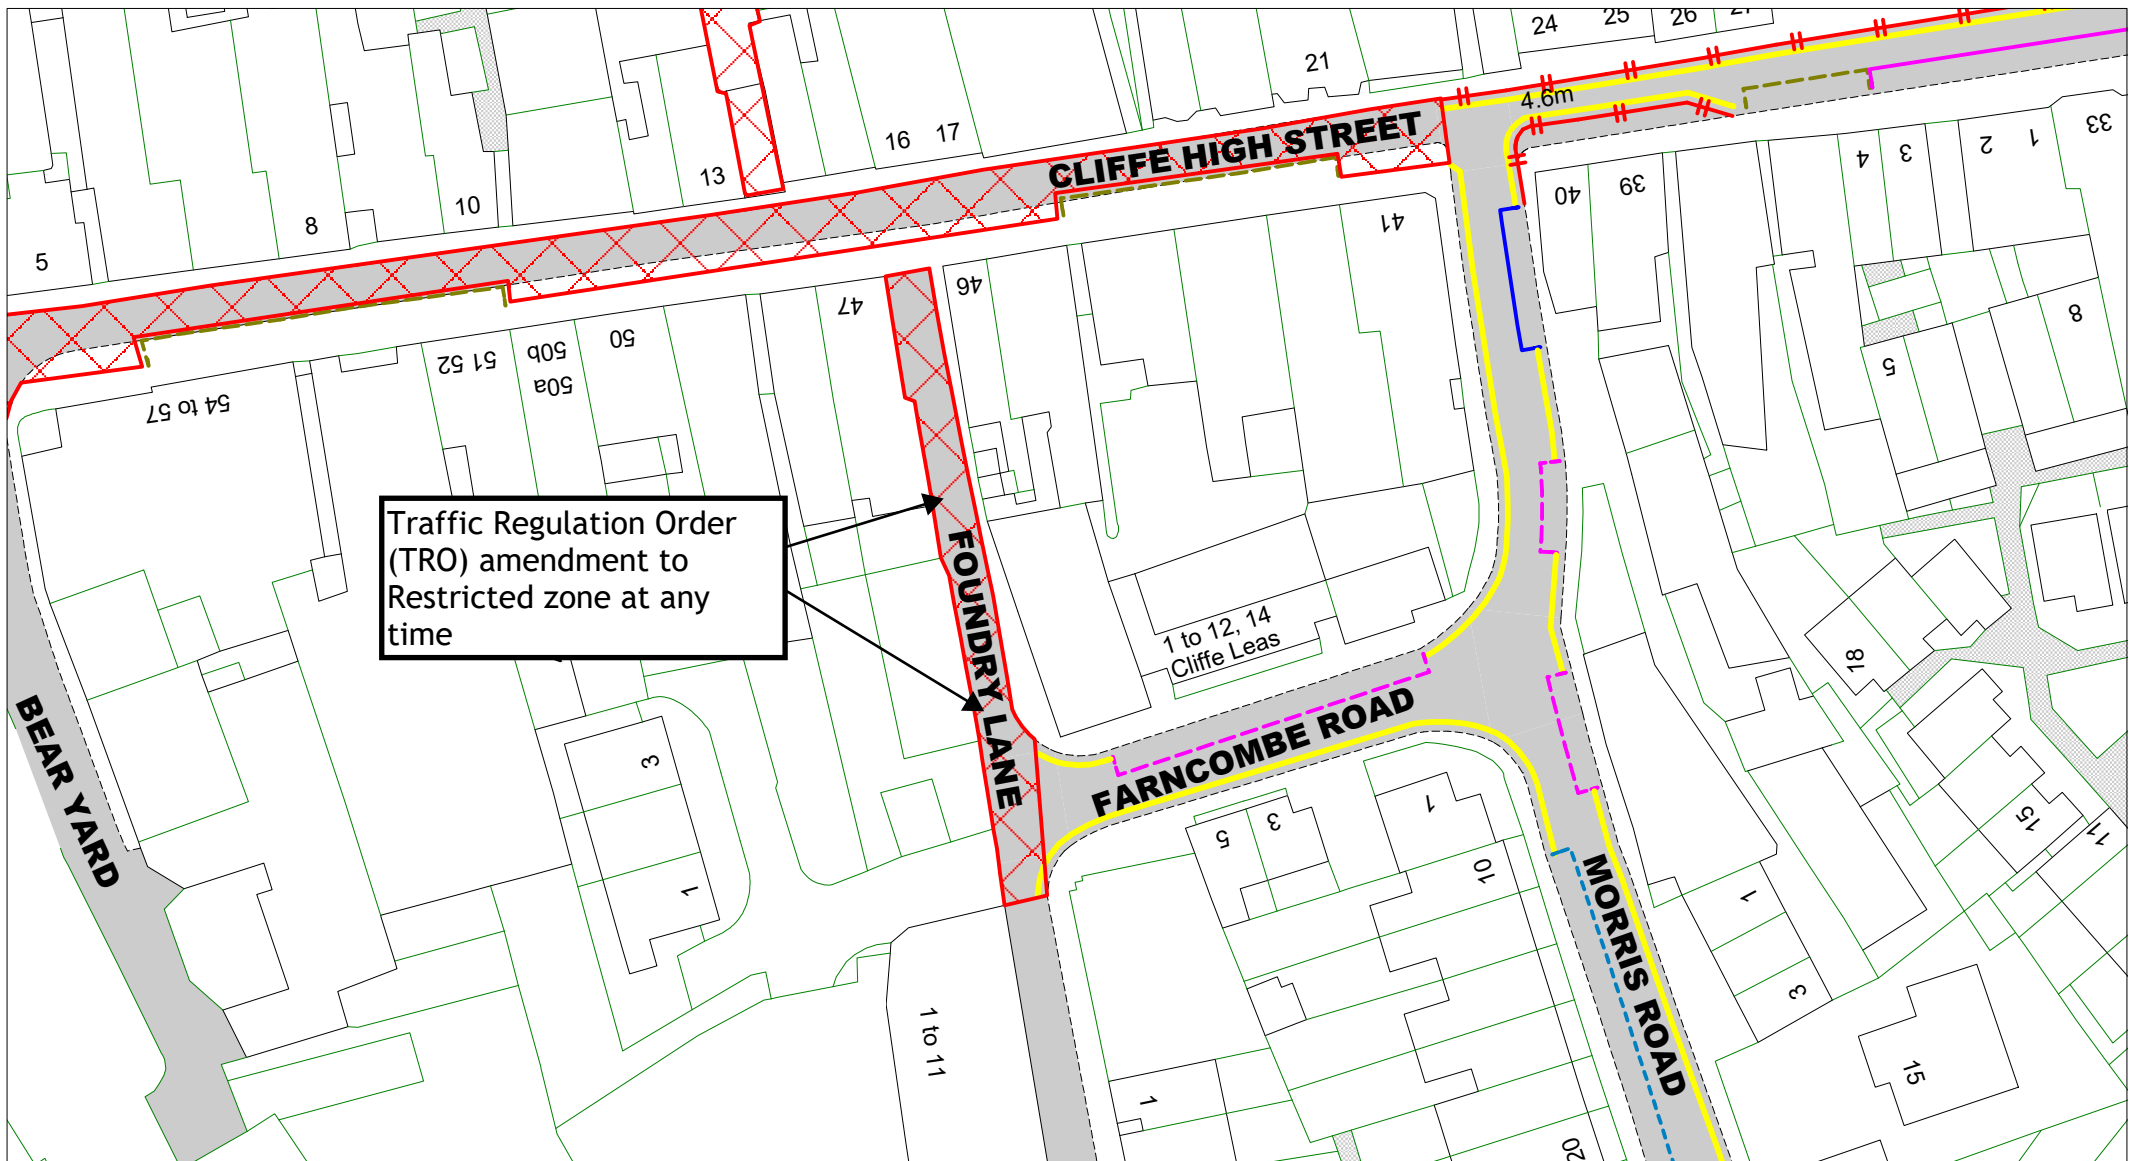

East Sussex
County Council

Foundry Lane, Lewes

[Return to Index](#)

[Link to restrictions key](#)

SCALE

1 : 600

DATE

01/11/2023

DRAWING No.

LW23 17F

DRAWN BY

© Crown copyright. All rights reserved
East Sussex County Council
Licence No. 100019601 2023