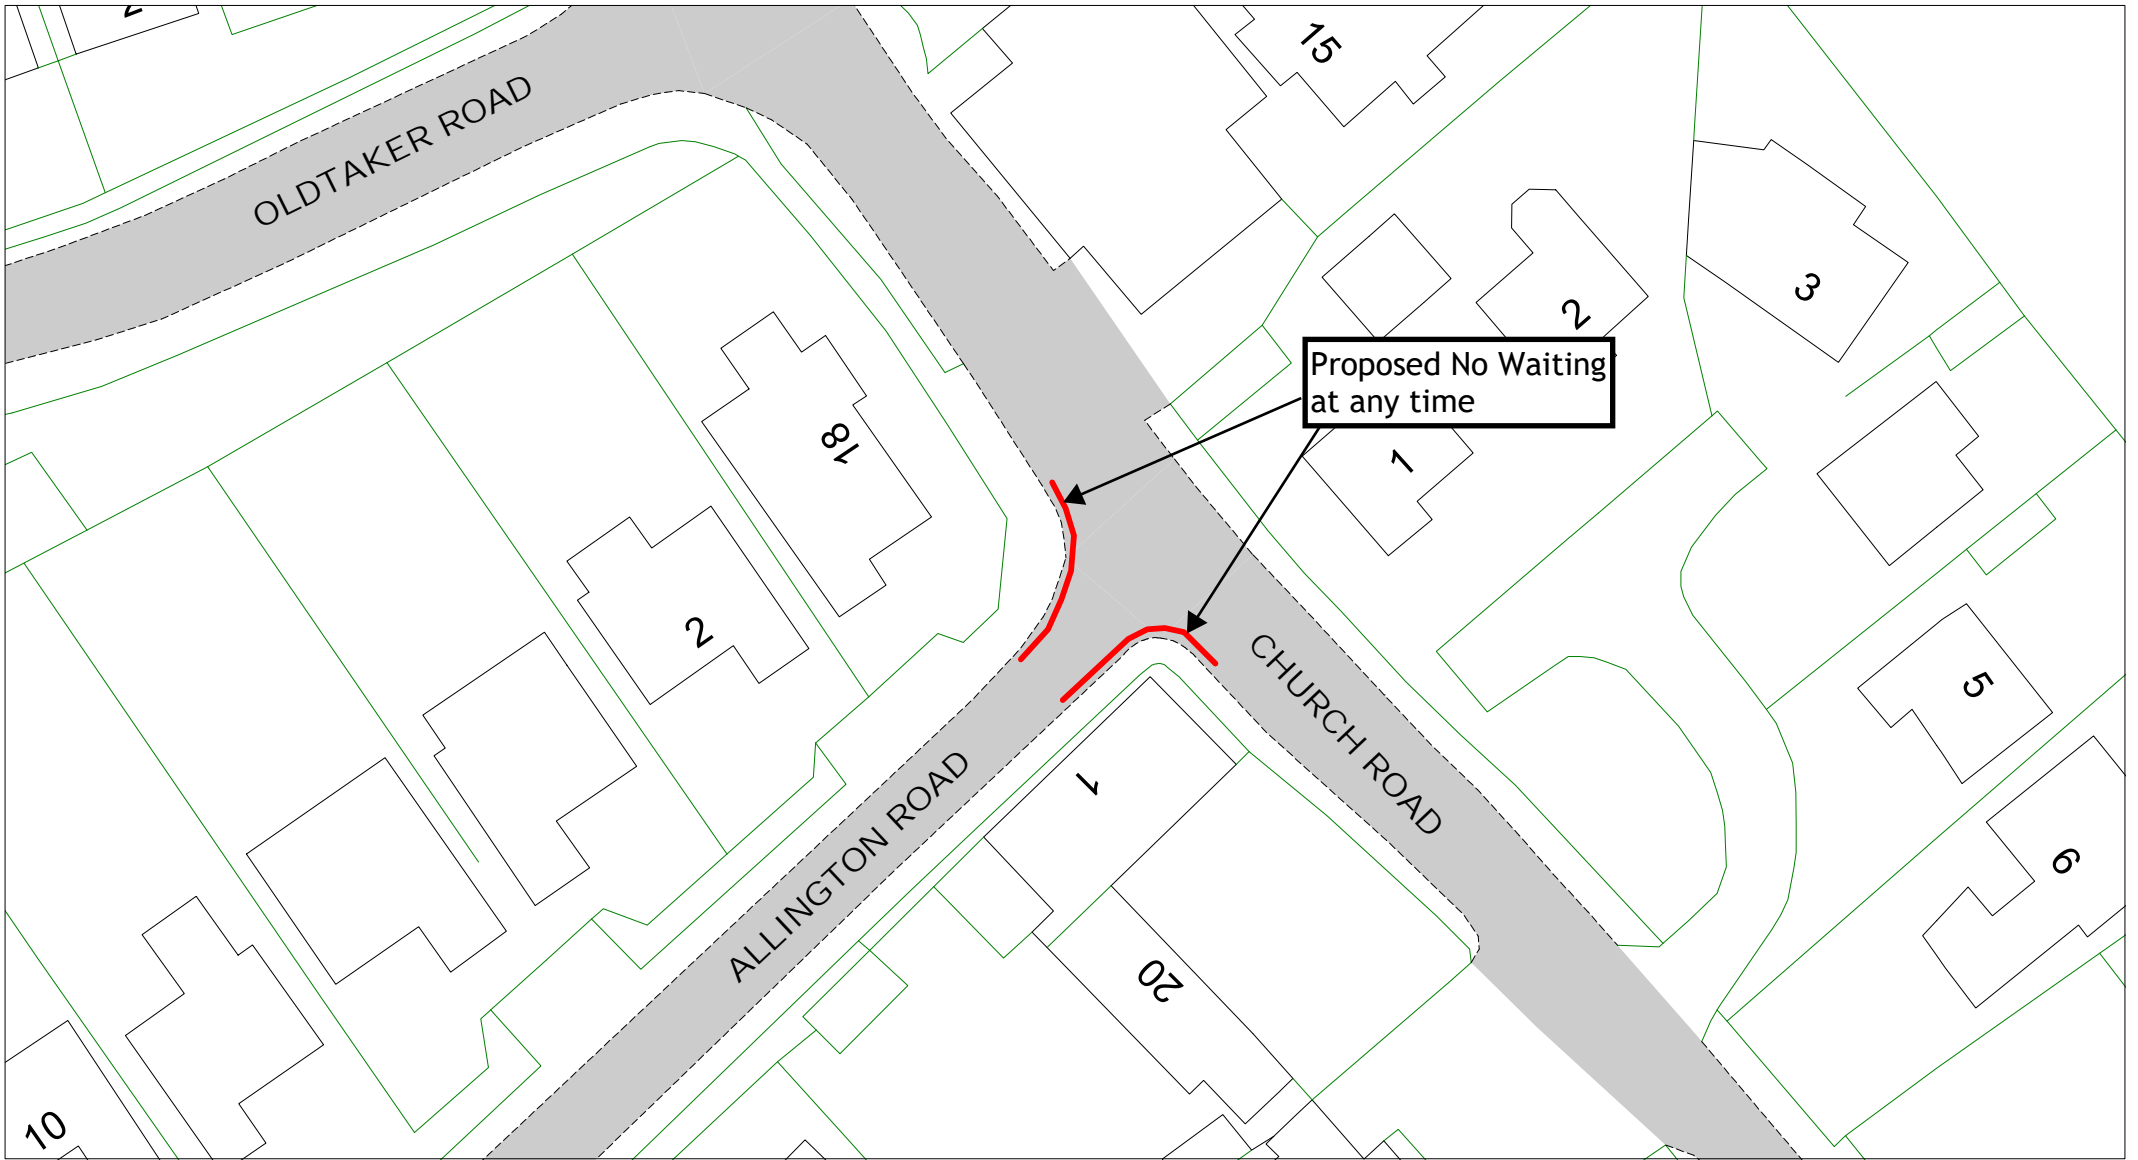

Key To Restriction Types

Lewes Parking Review

 Allington Road, Newick

[Return to Index](#)

[Link to restrictions key](#)

SCALE	1 : 500
DATE	01/11/2023
DRAWING No.	LW23 01F
DRAWN BY	
<small>© Crown copyright. All rights reserved East Sussex County Council Licence No. 100019601 2023</small>	