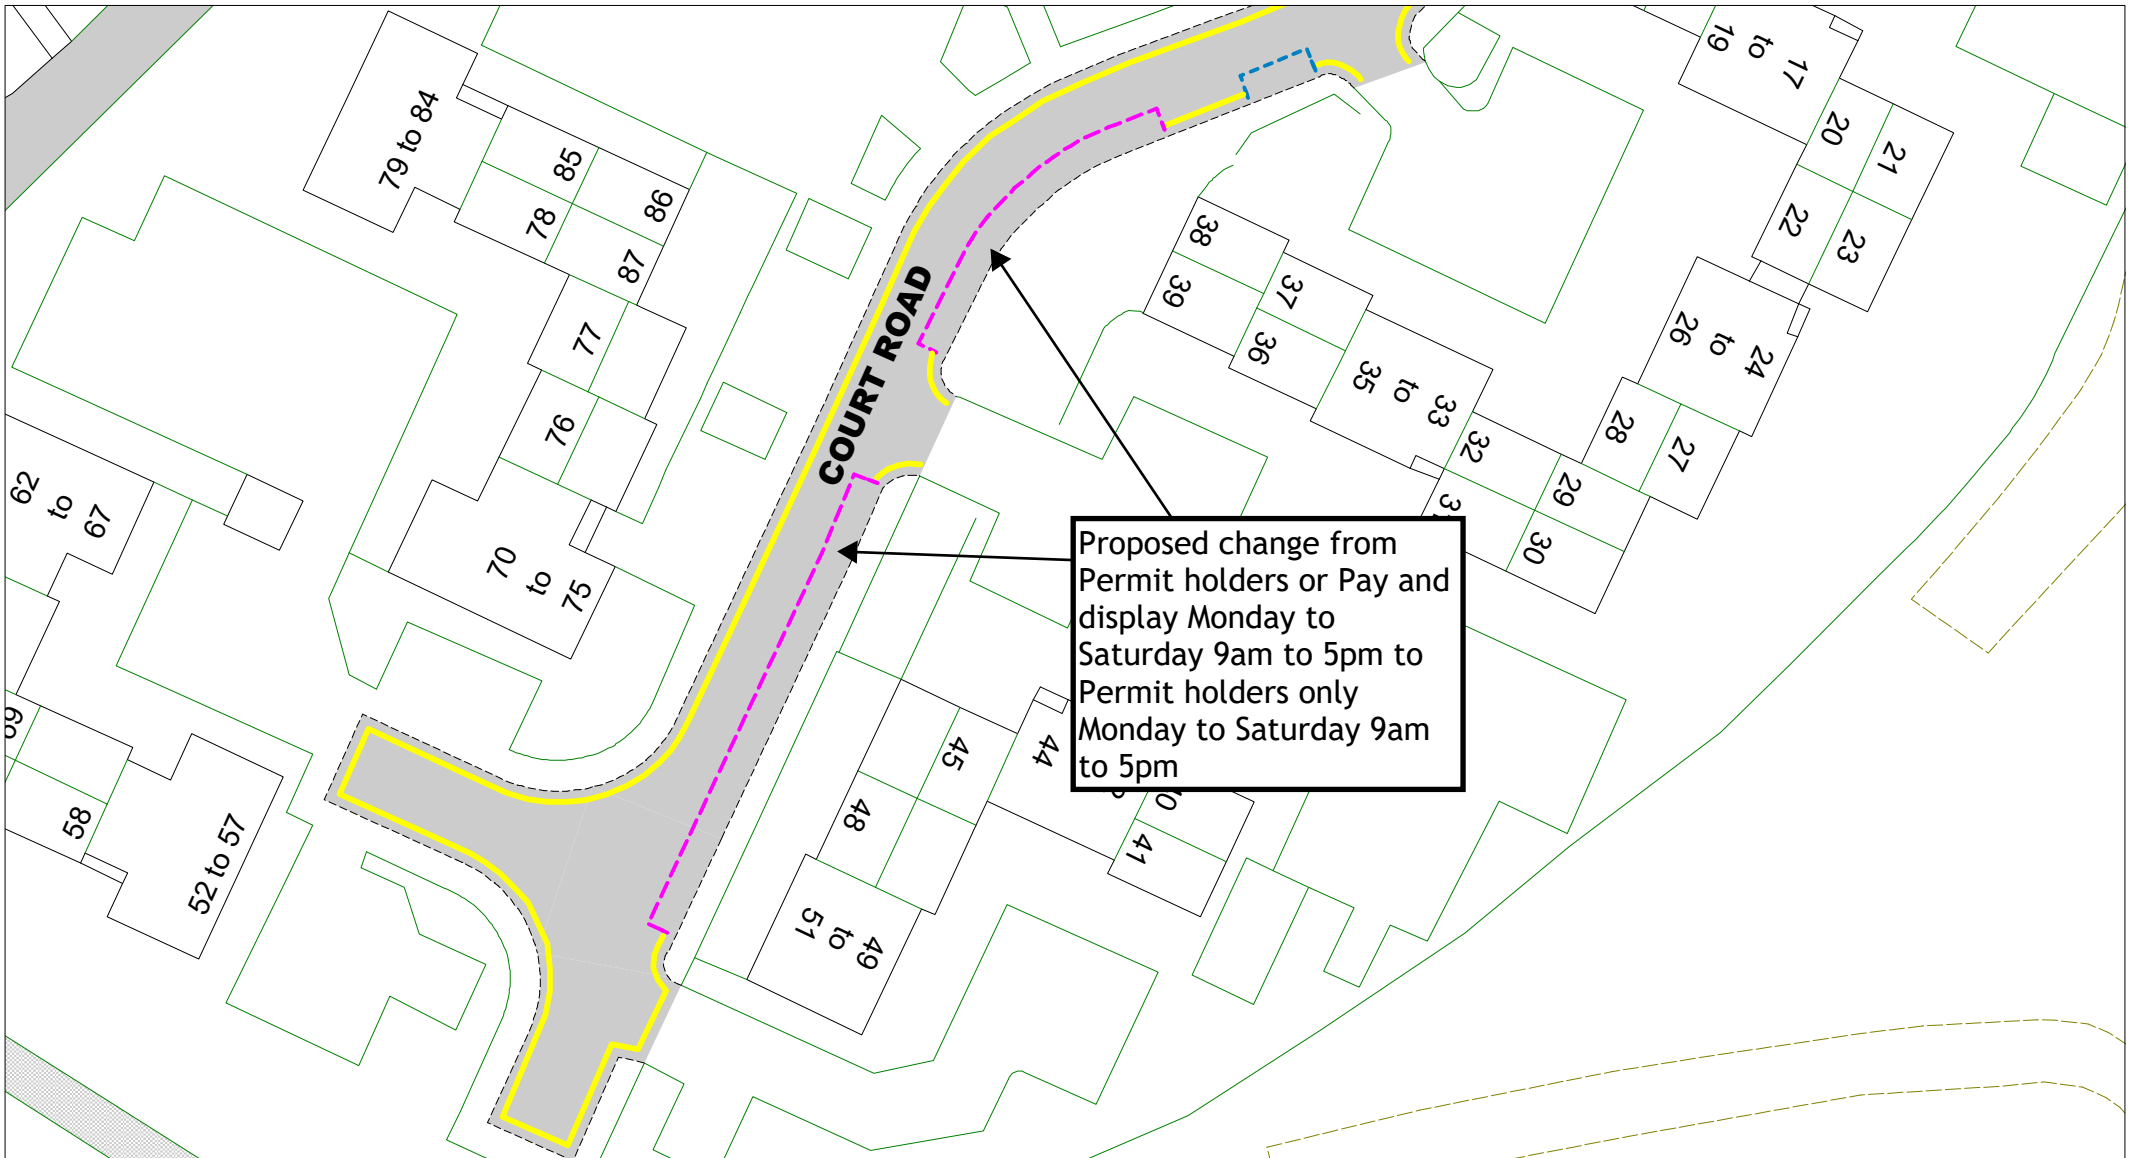

East Sussex
County Council