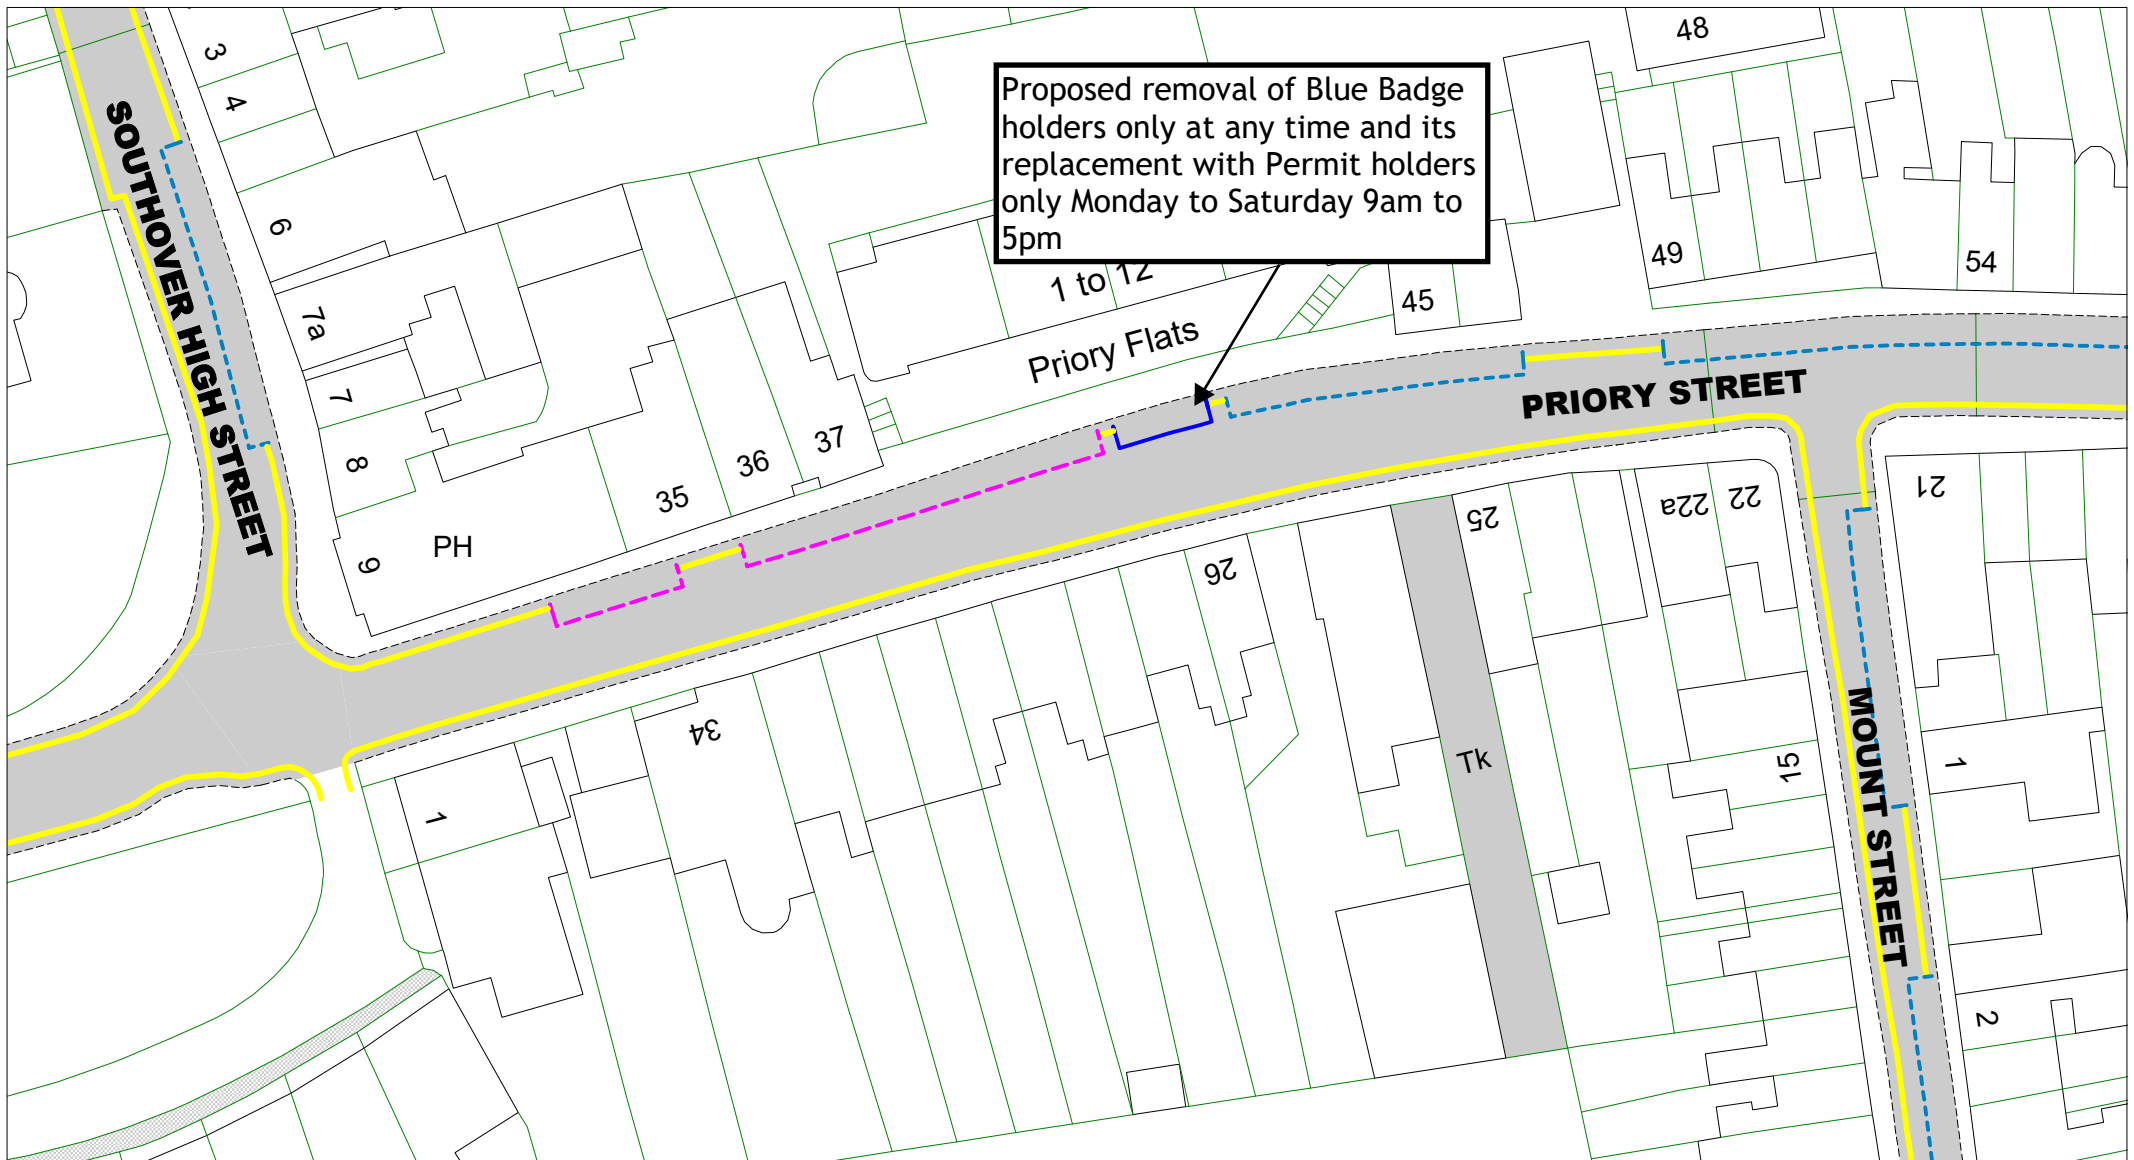

Traffic Regulation
Order (TRO)
amendment only, no
physical change on site

Pelham Road, Seaford

[Return to Index](#)

[Link to restrictions key](#)

SCALE	1 : 600
DATE	01/11/2023
DRAWING No.	LW23 28F
DRAWN BY	
© Crown copyright. All rights reserved East Sussex County Council Licence No. 100019601 2023	