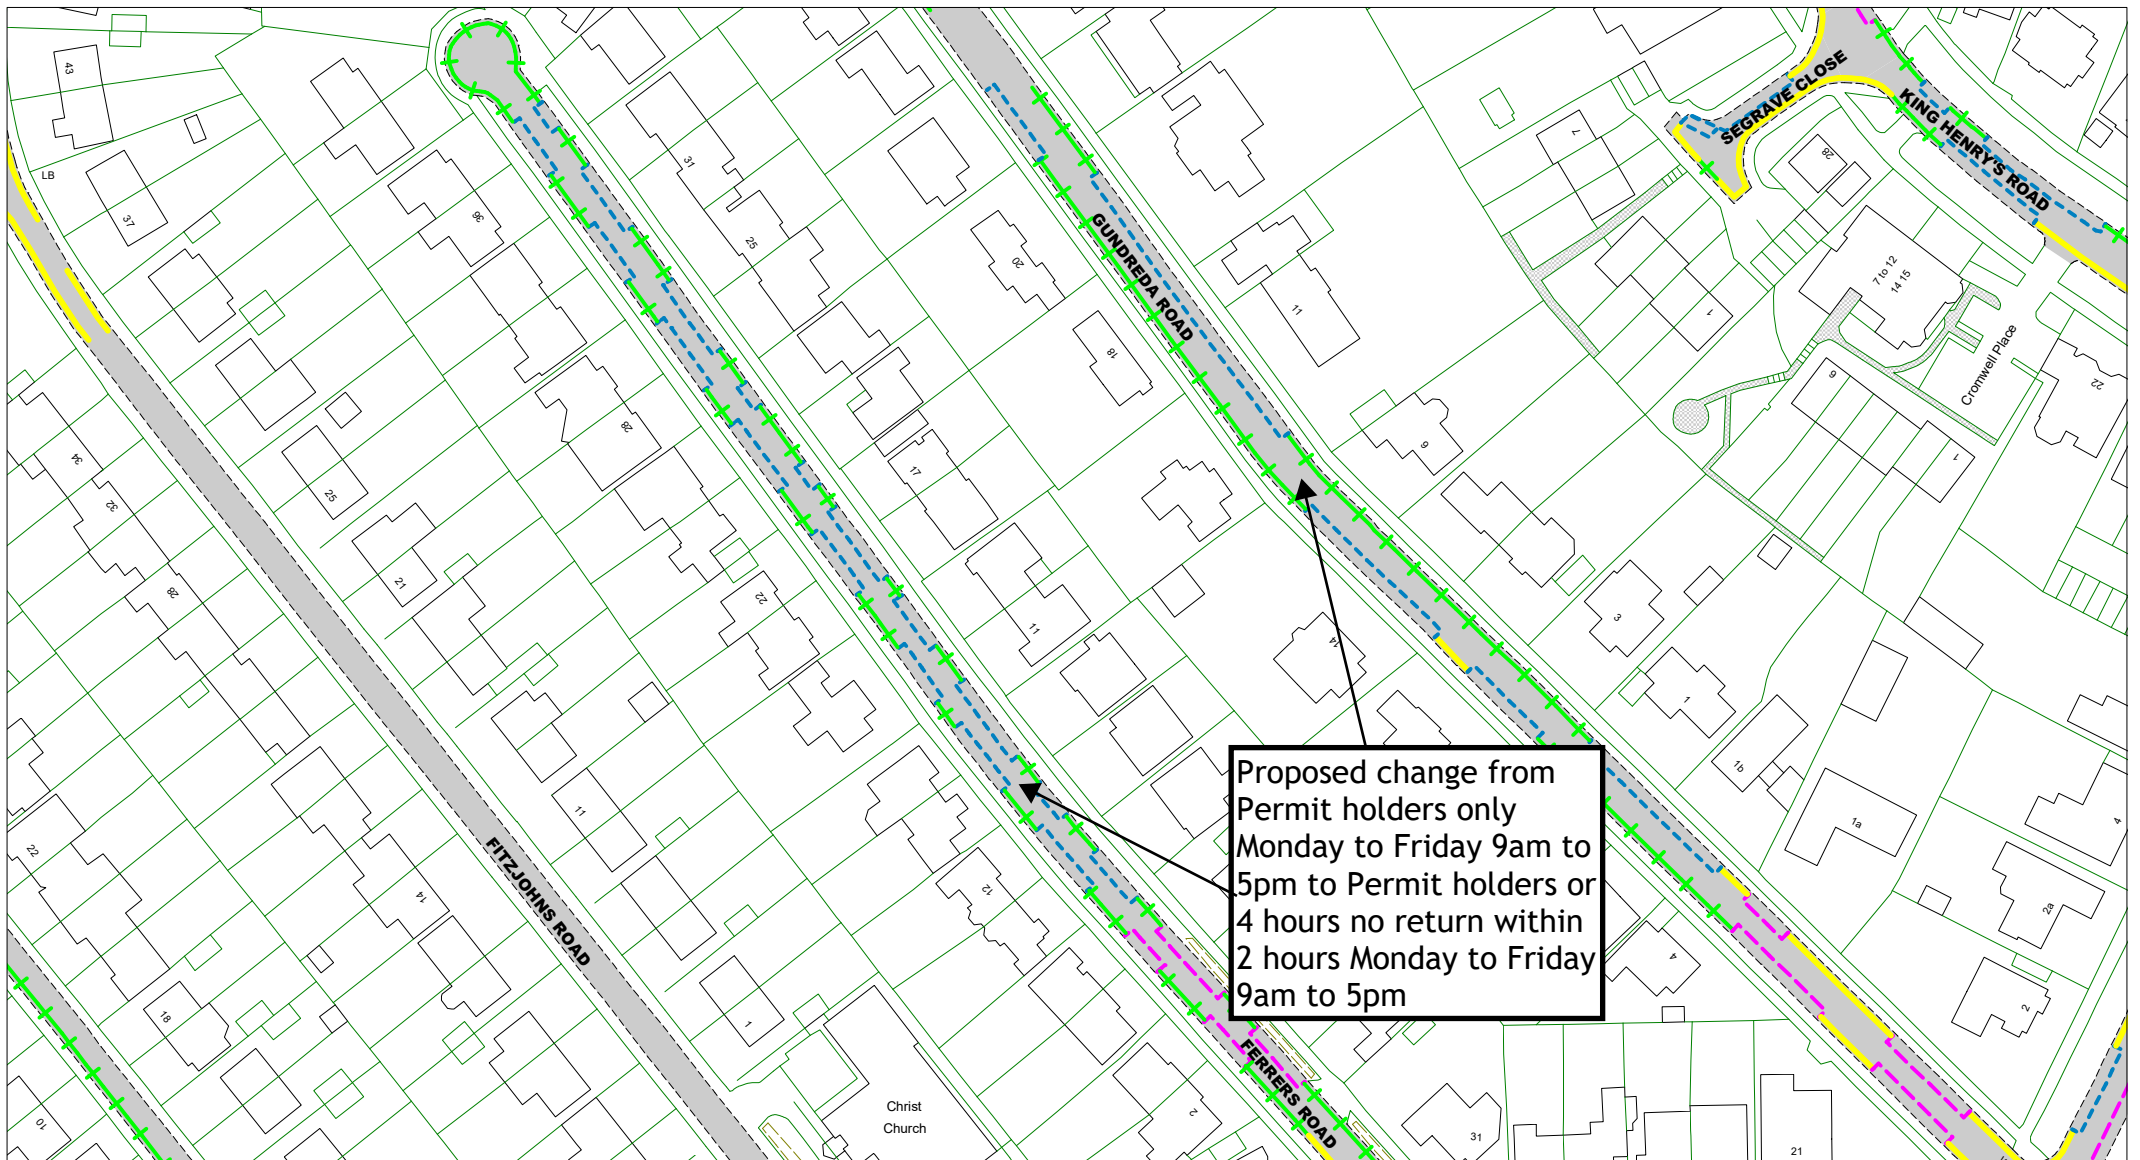

Proposed change from
Permit holders only
Monday to Friday 9am to
5pm to Permit holders or
4 hours no return within
2 hours Monday to Friday
9am to 5pm

East Sussex
County Council