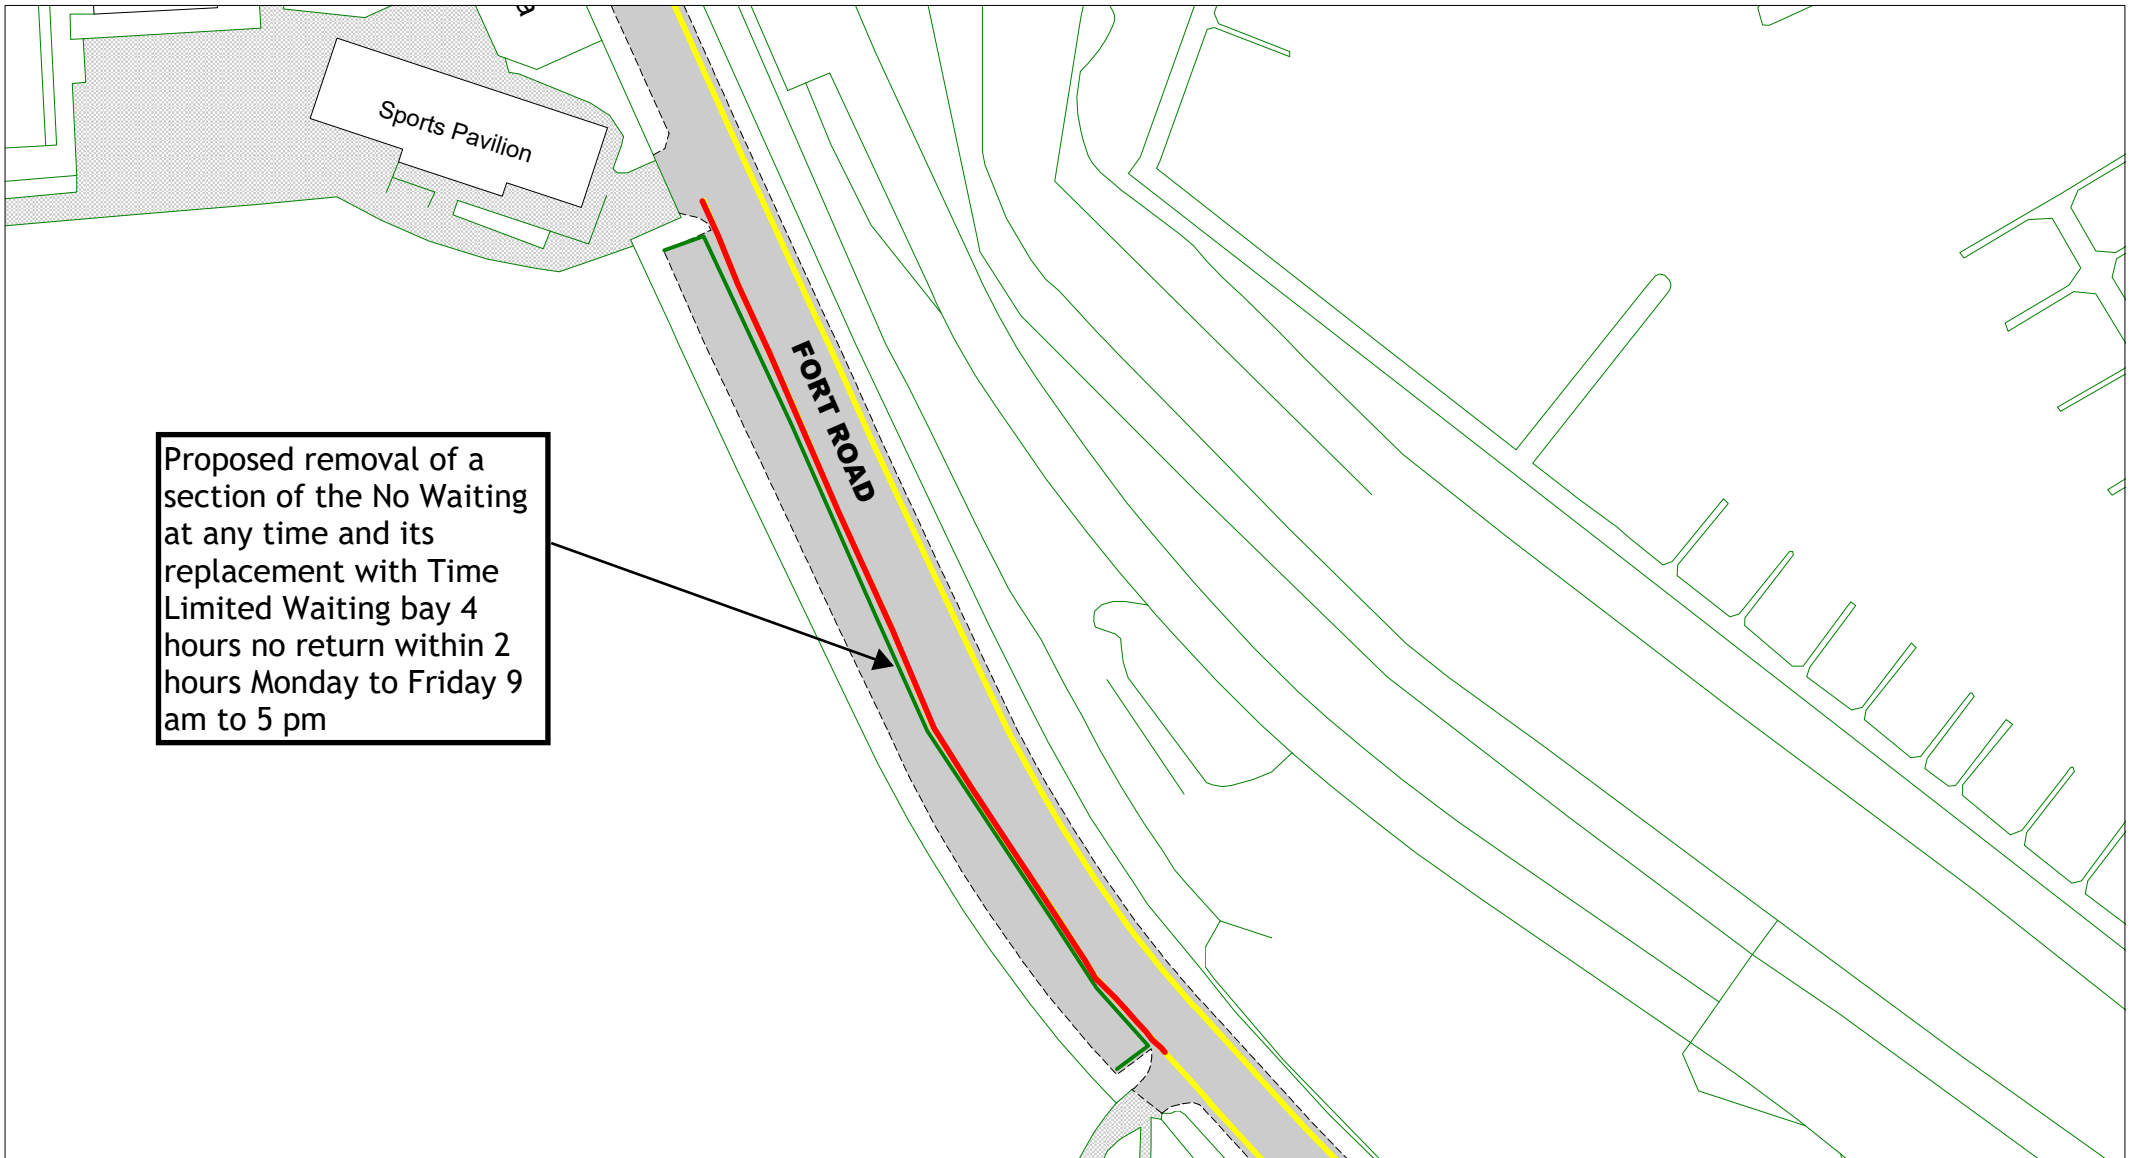

Proposed removal of Time Limited Waiting bays and TRO amendment to the existing No Waiting at any time

Fort Road, Newhaven

[Return to Index](#)

[Link to restrictions key](#)

SCALE	1 : 500
DATE	01/11/2023
DRAWING No.	LW23 15F
DRAWN BY	
<small>© Crown copyright. All rights reserved East Sussex County Council Licence No. 100019601 2023</small>	