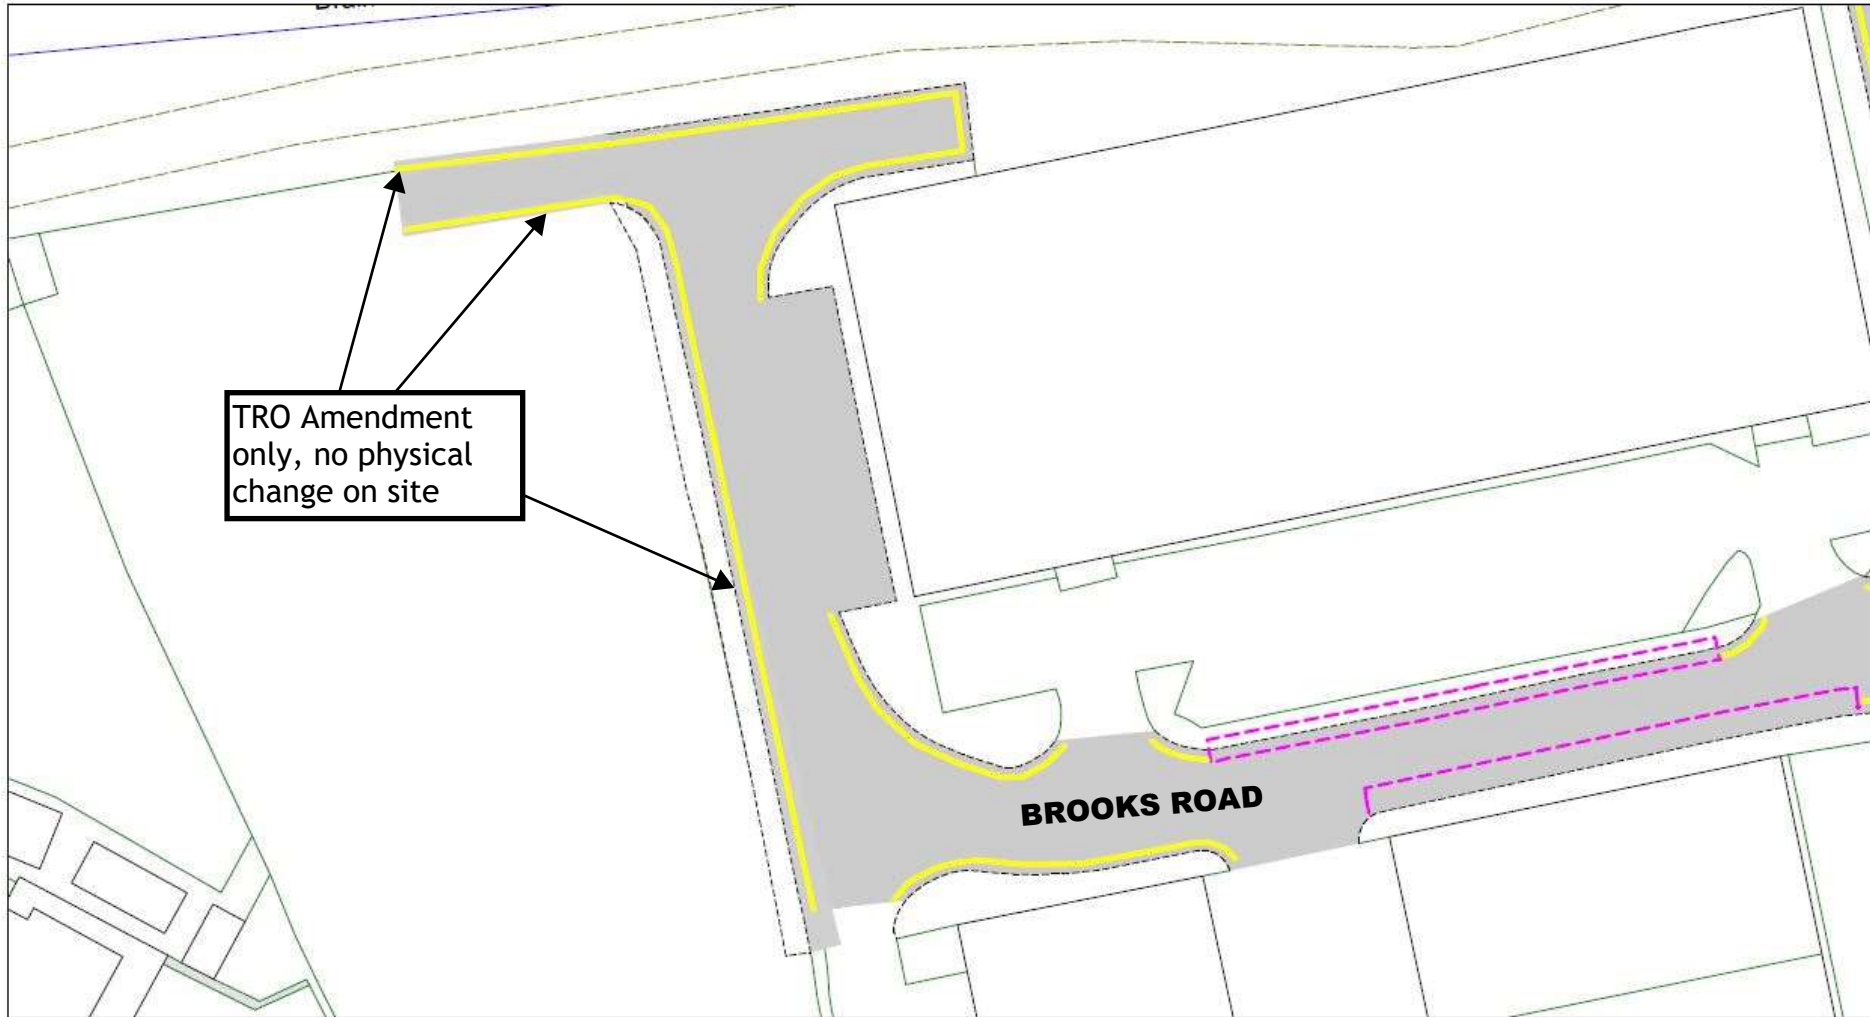

Brooks Road, Lewes

[Return to Index](#)

[Link to restrictions key](#)

SCALE	1 : 500
DATE	01/11/2023
DRAWING No.	LW23 04F
DRAWN BY	

© Crown copyright. All rights reserved
East Sussex County Council
Licence No. 100019601 2023