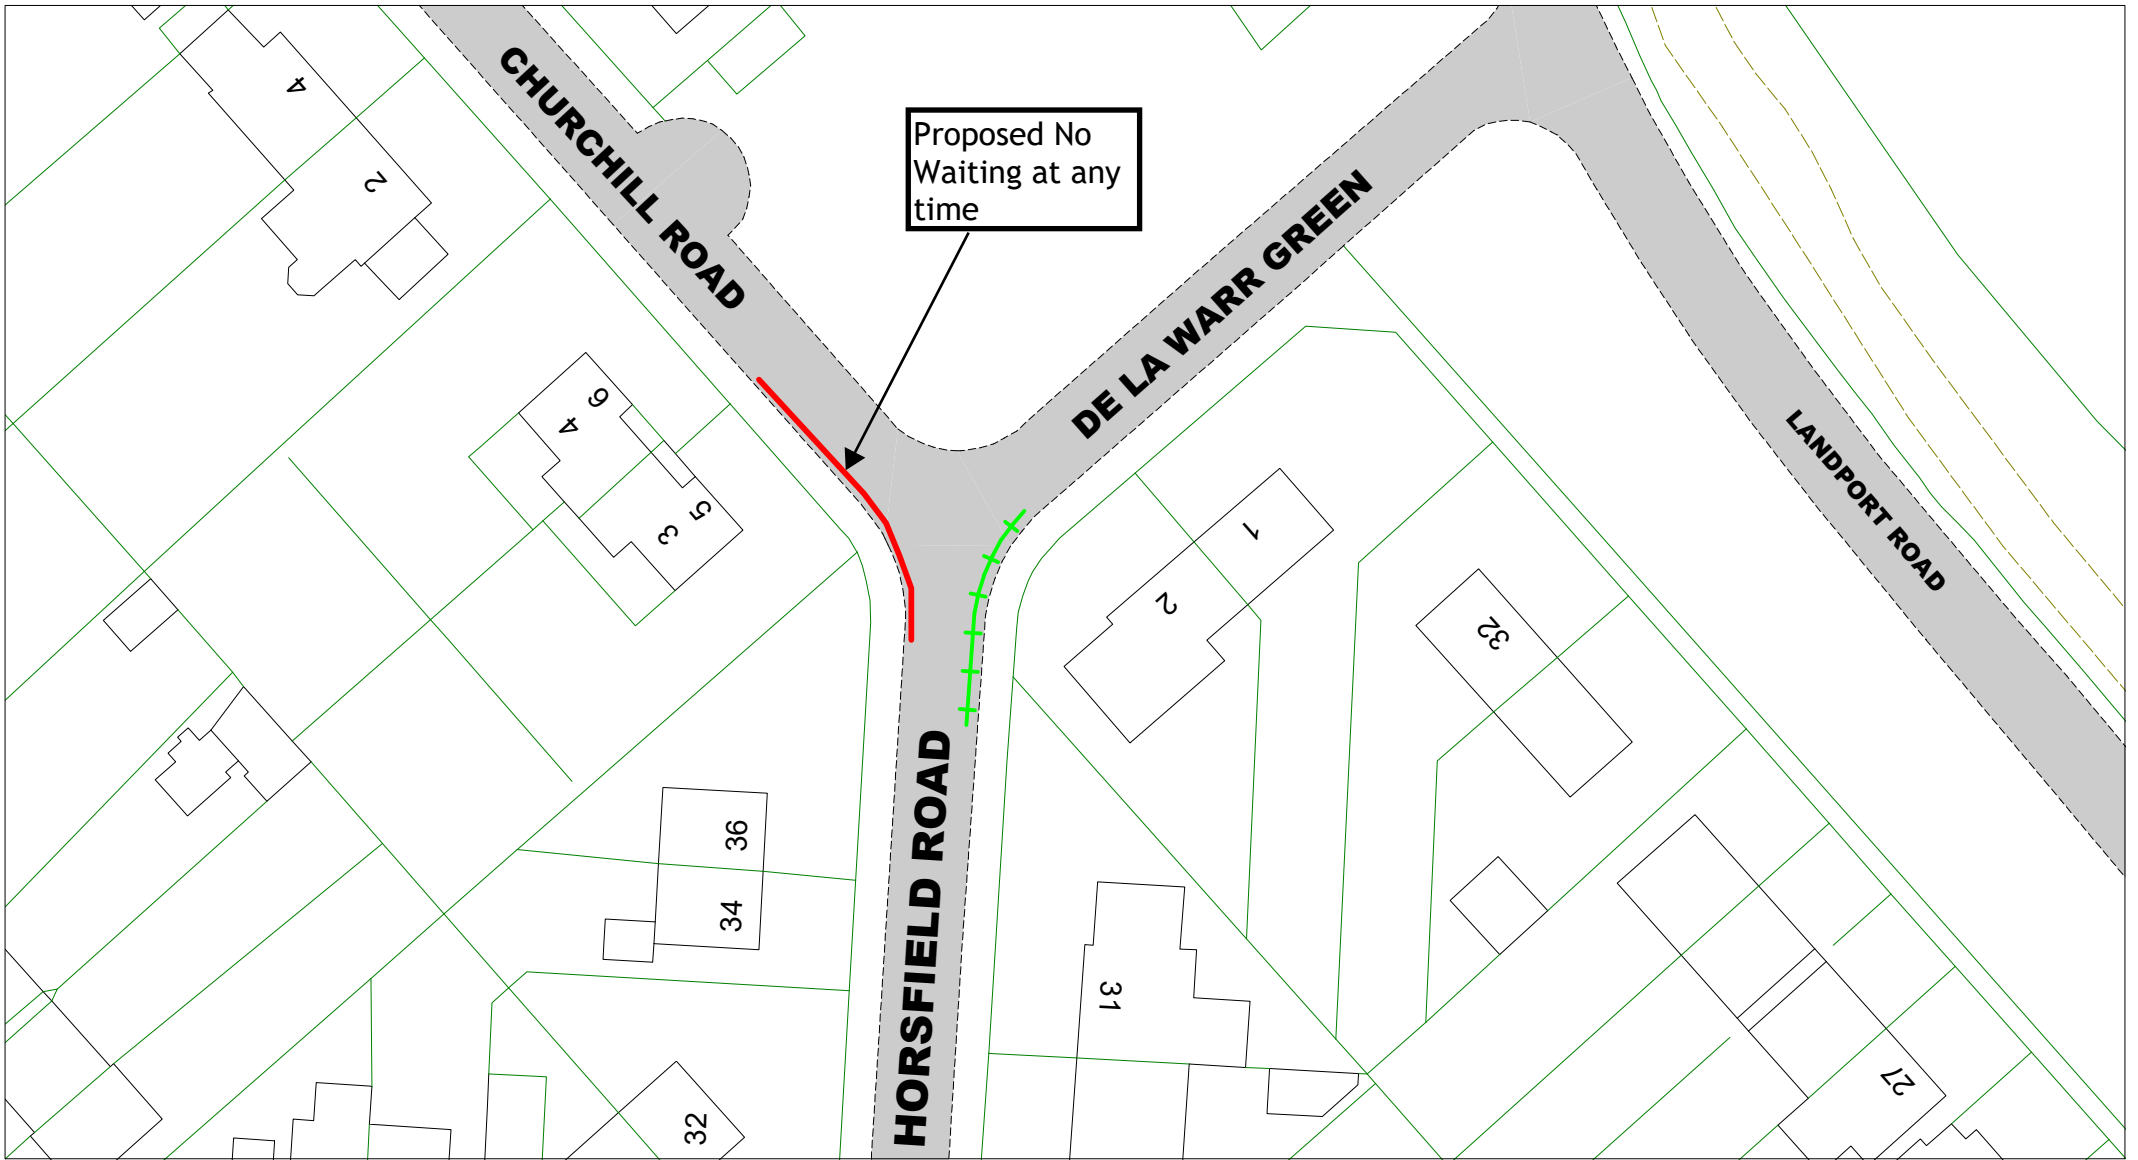

Cripps Avenue, Peacehaven

[Return to Index](#)
[Link to restrictions key](#)

SCALE	1 : 500
DATE	01/11/2023
DRAWING No.	LW23 09F
DRAWN BY	
<small>© Crown copyright. All rights reserved East Sussex County Council Licence No. 100019601 2023</small>	