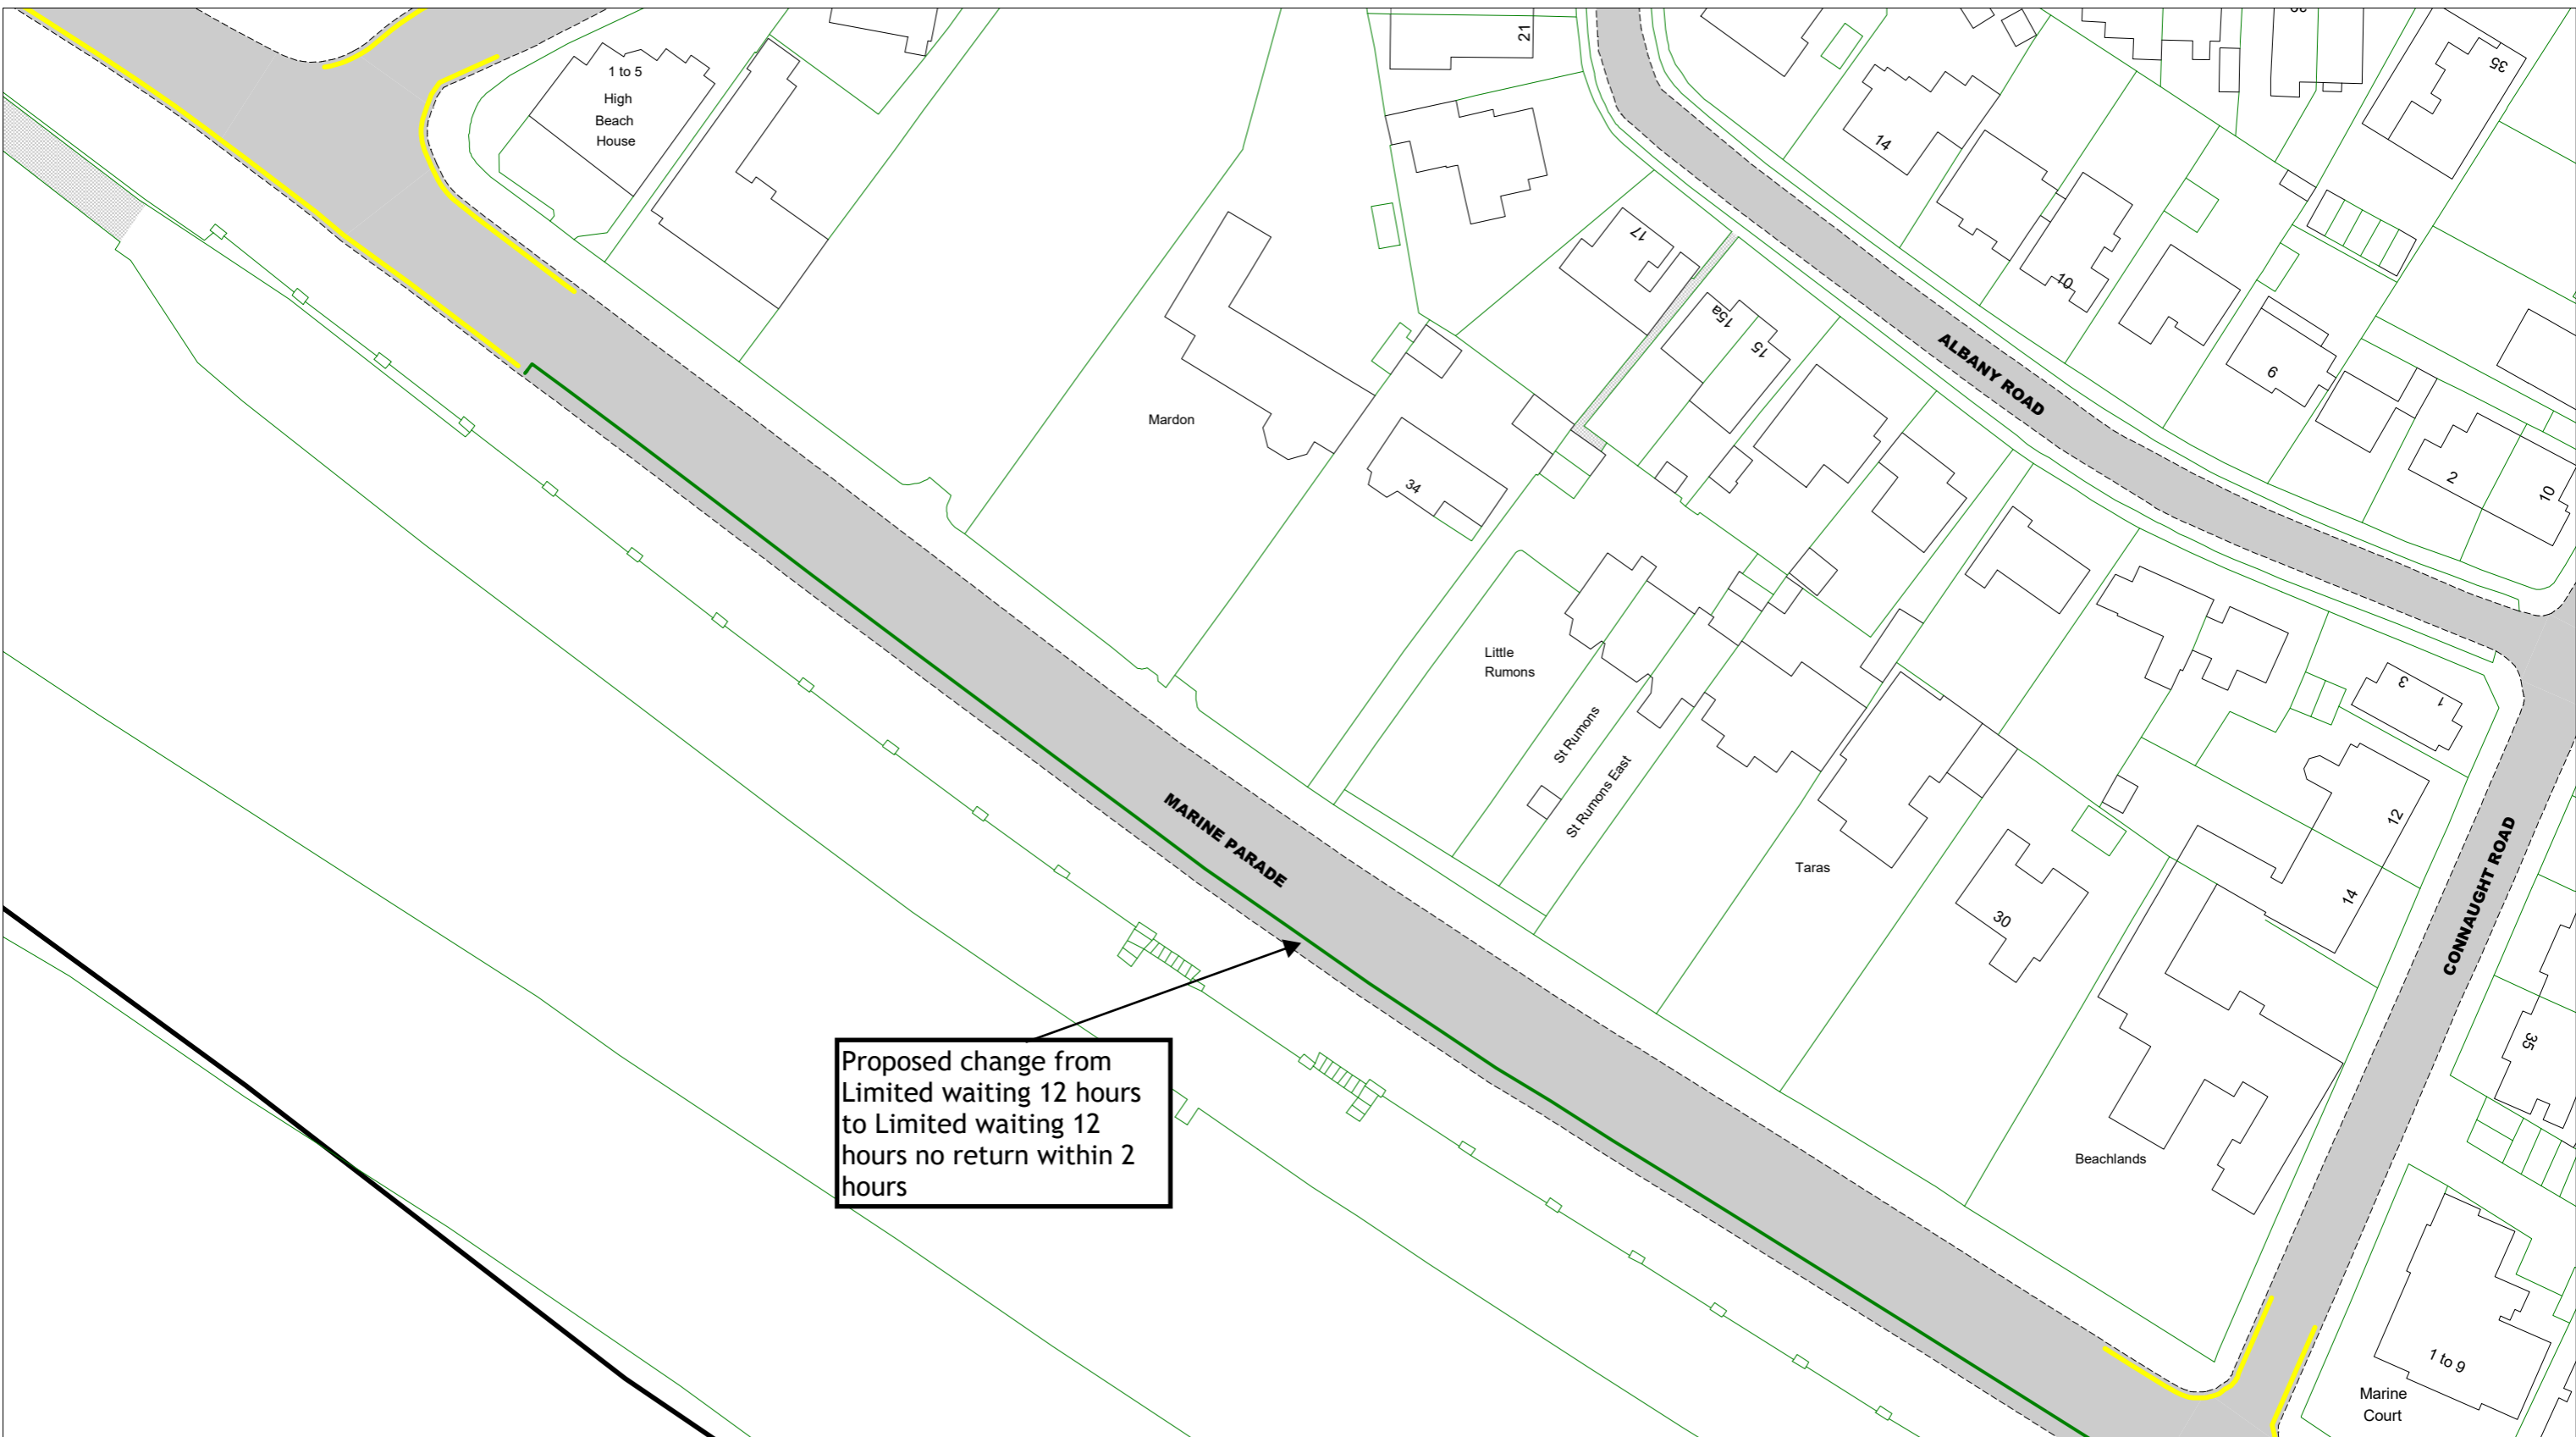

East Sussex
County Council