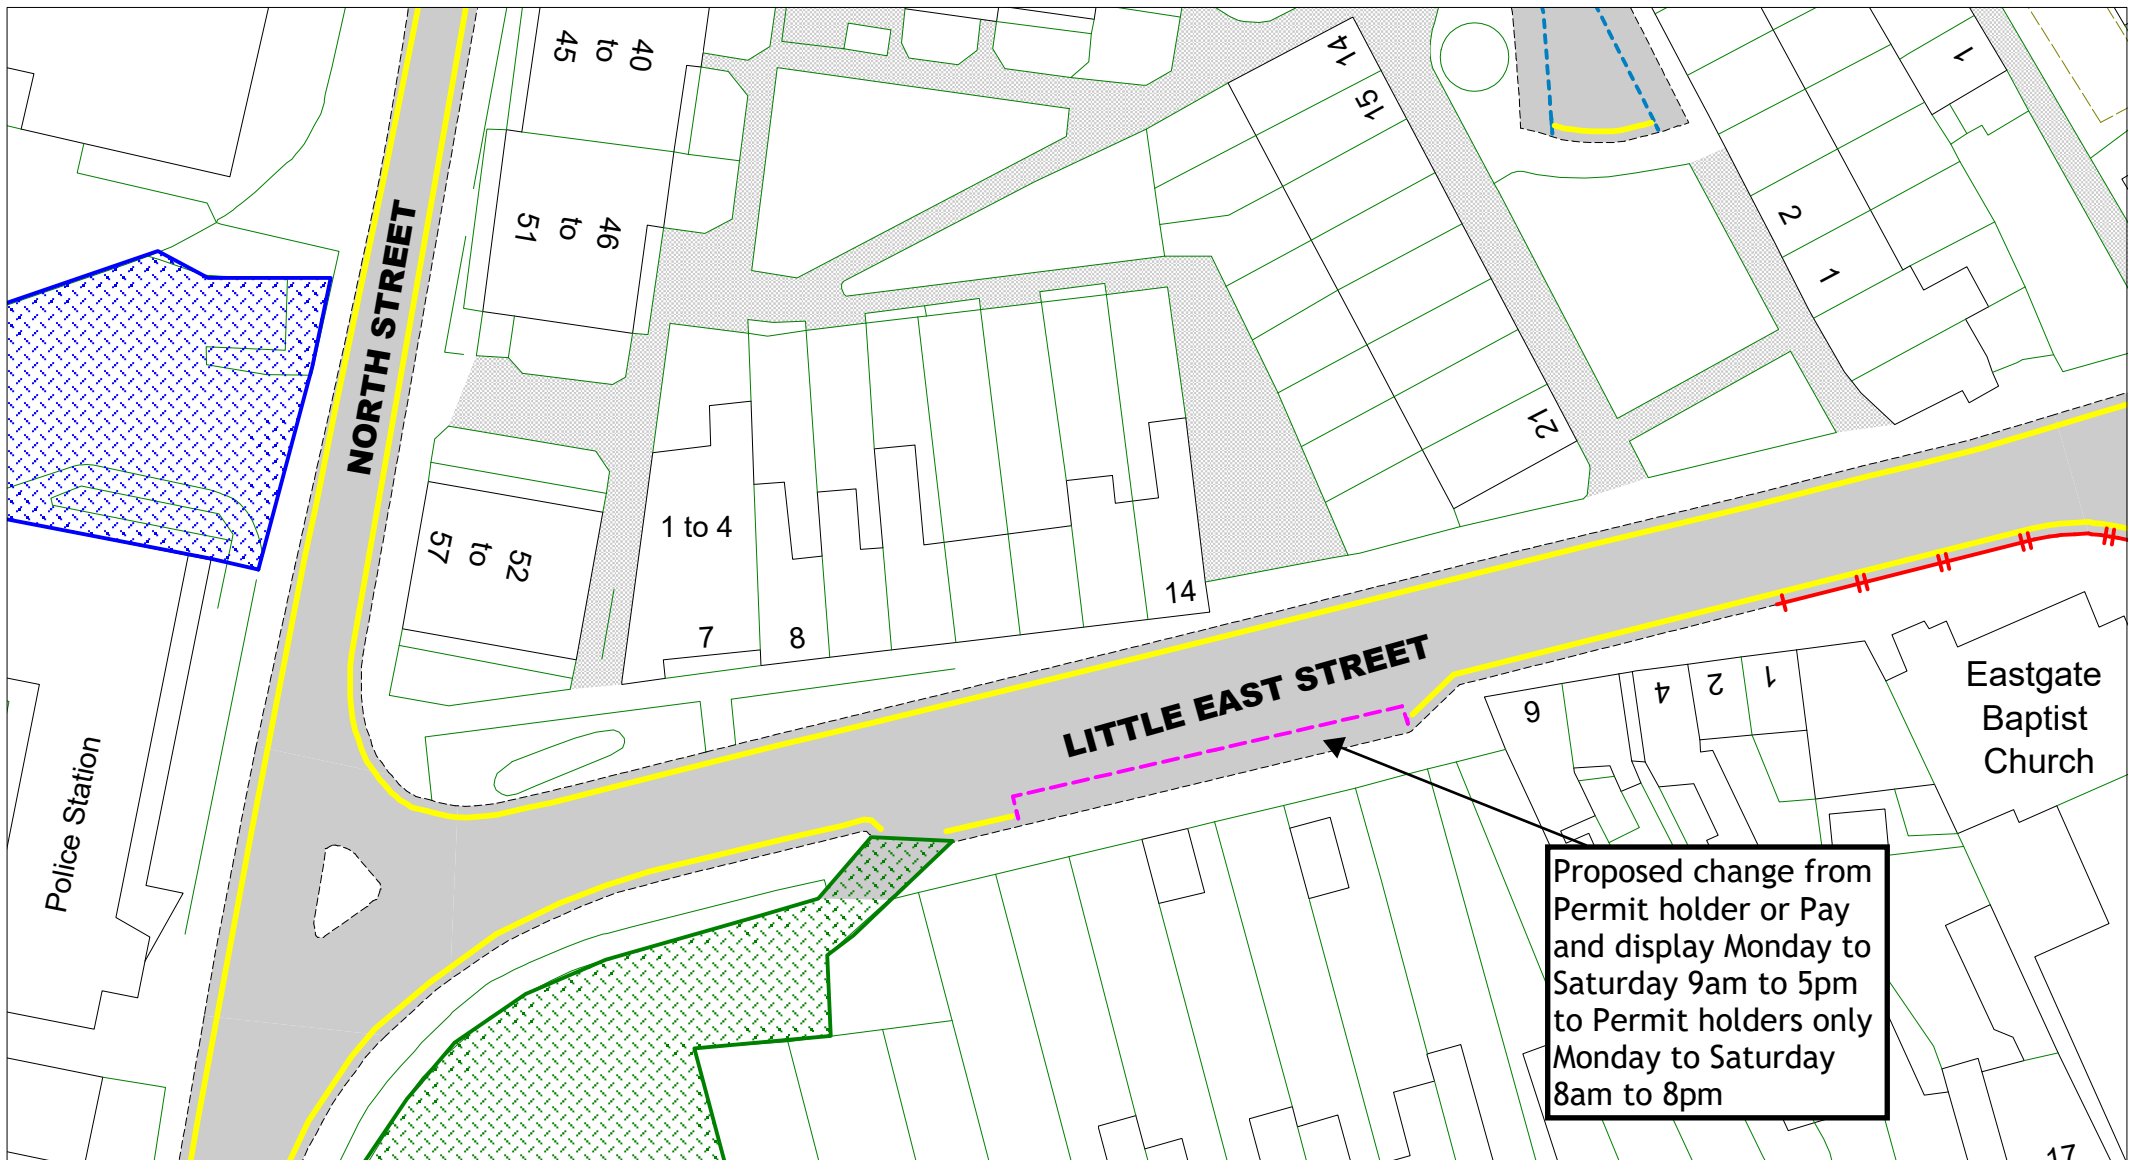

Proposed Bus Stop Clearway
Monday to Sunday
7am to 7pm

Kiln Road, Ringmer

[Return to index](#)

[Return restrictions key](#)

SCALE	1 : 500
DATE	01/11/2023
DRAWING No.	LW23 20F
DRAWN BY	
© Crown copyright. All rights reserved East Sussex County Council Licence No. 100019601 2023	