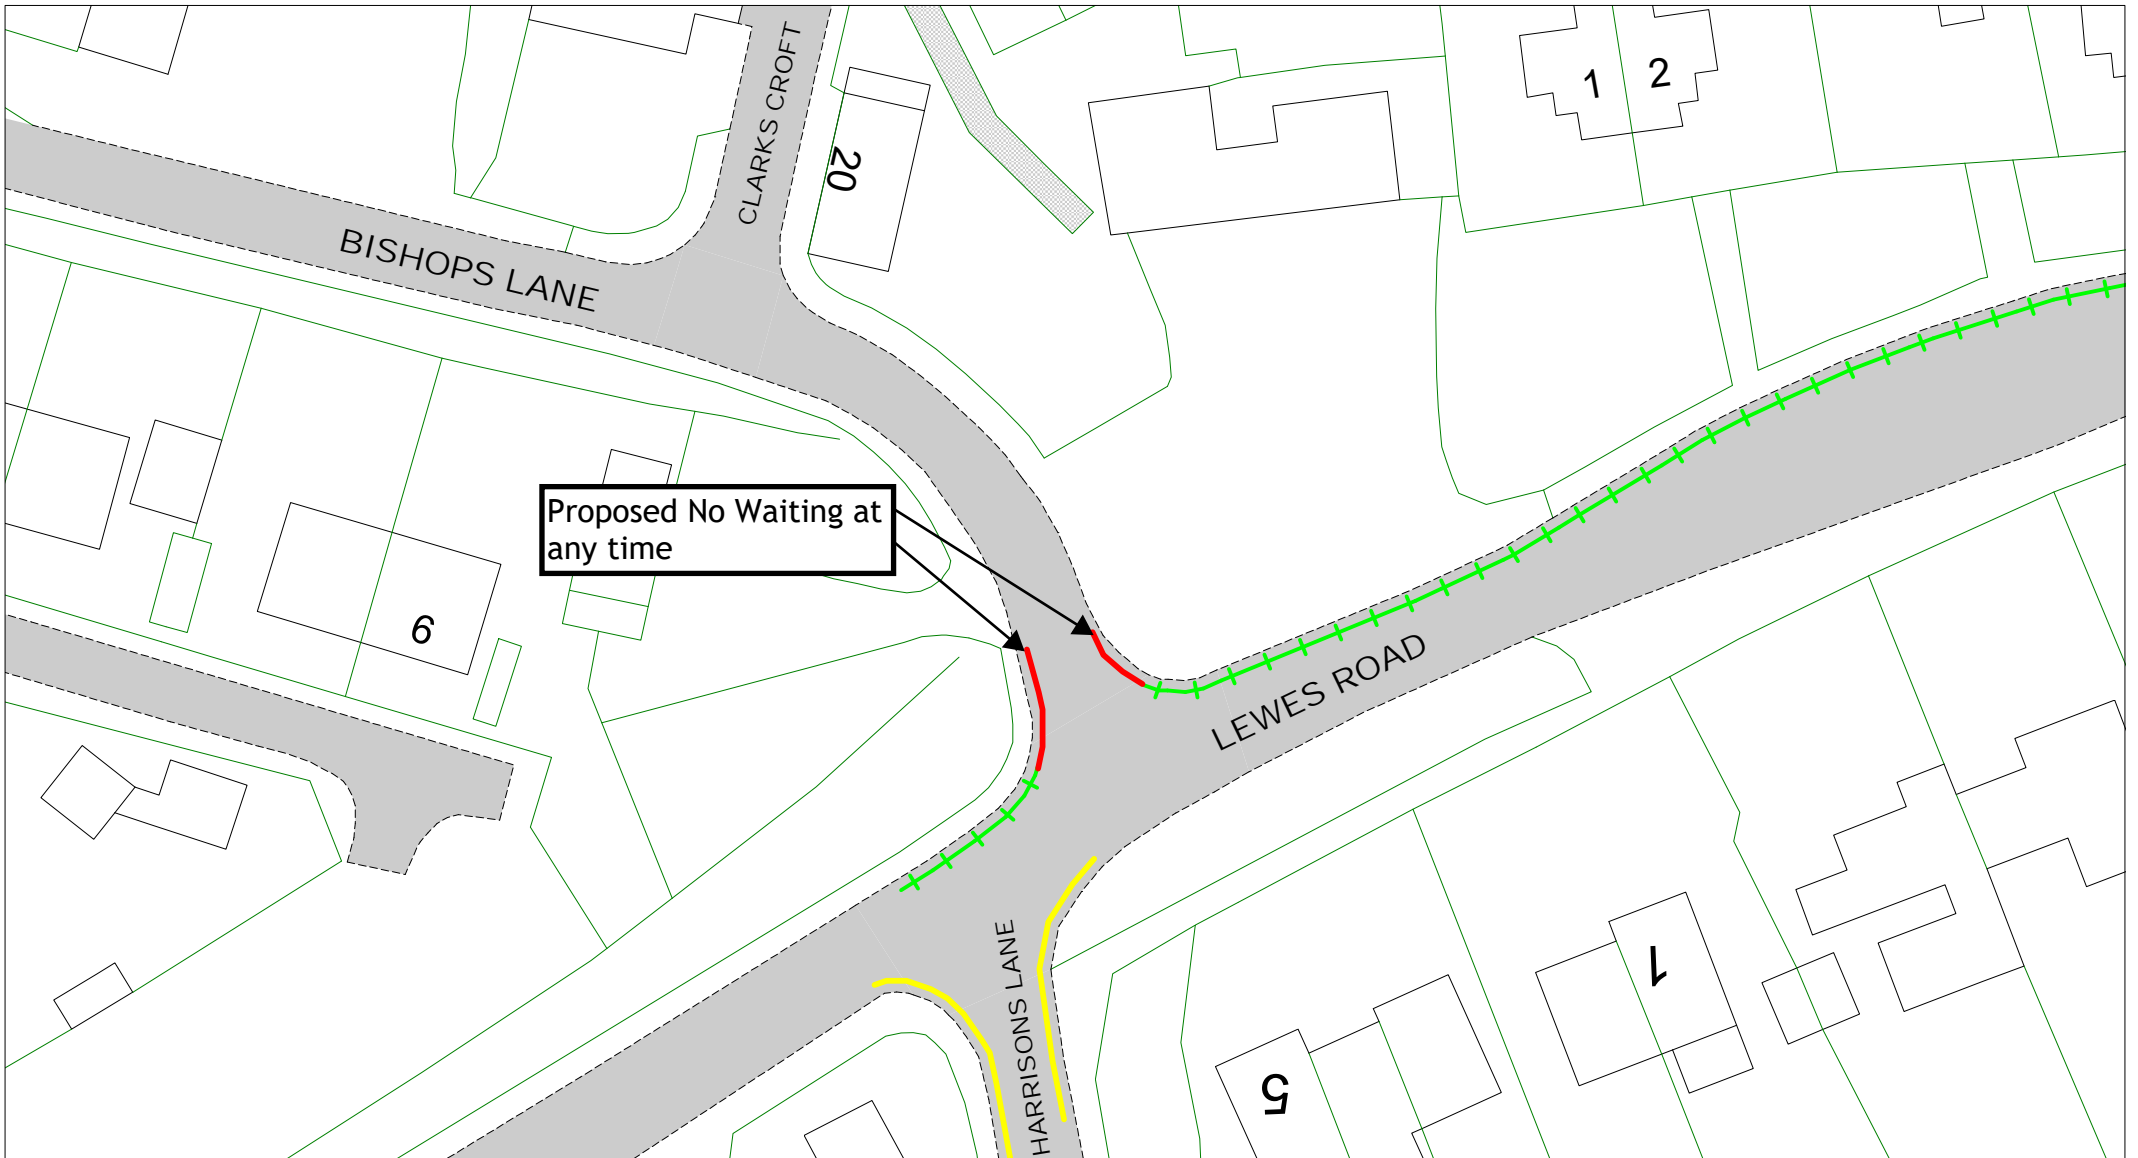

Key To Restriction Types

Lewes Parking Review

 Allington Road, Newick

[Return to Index](#)

[Link to restrictions key](#)

SCALE	1 : 500
DATE	01/11/2023
DRAWING No.	LW23 01F
DRAWN BY	
<small>© Crown copyright. All rights reserved East Sussex County Council Licence No. 100019601 2023</small>	