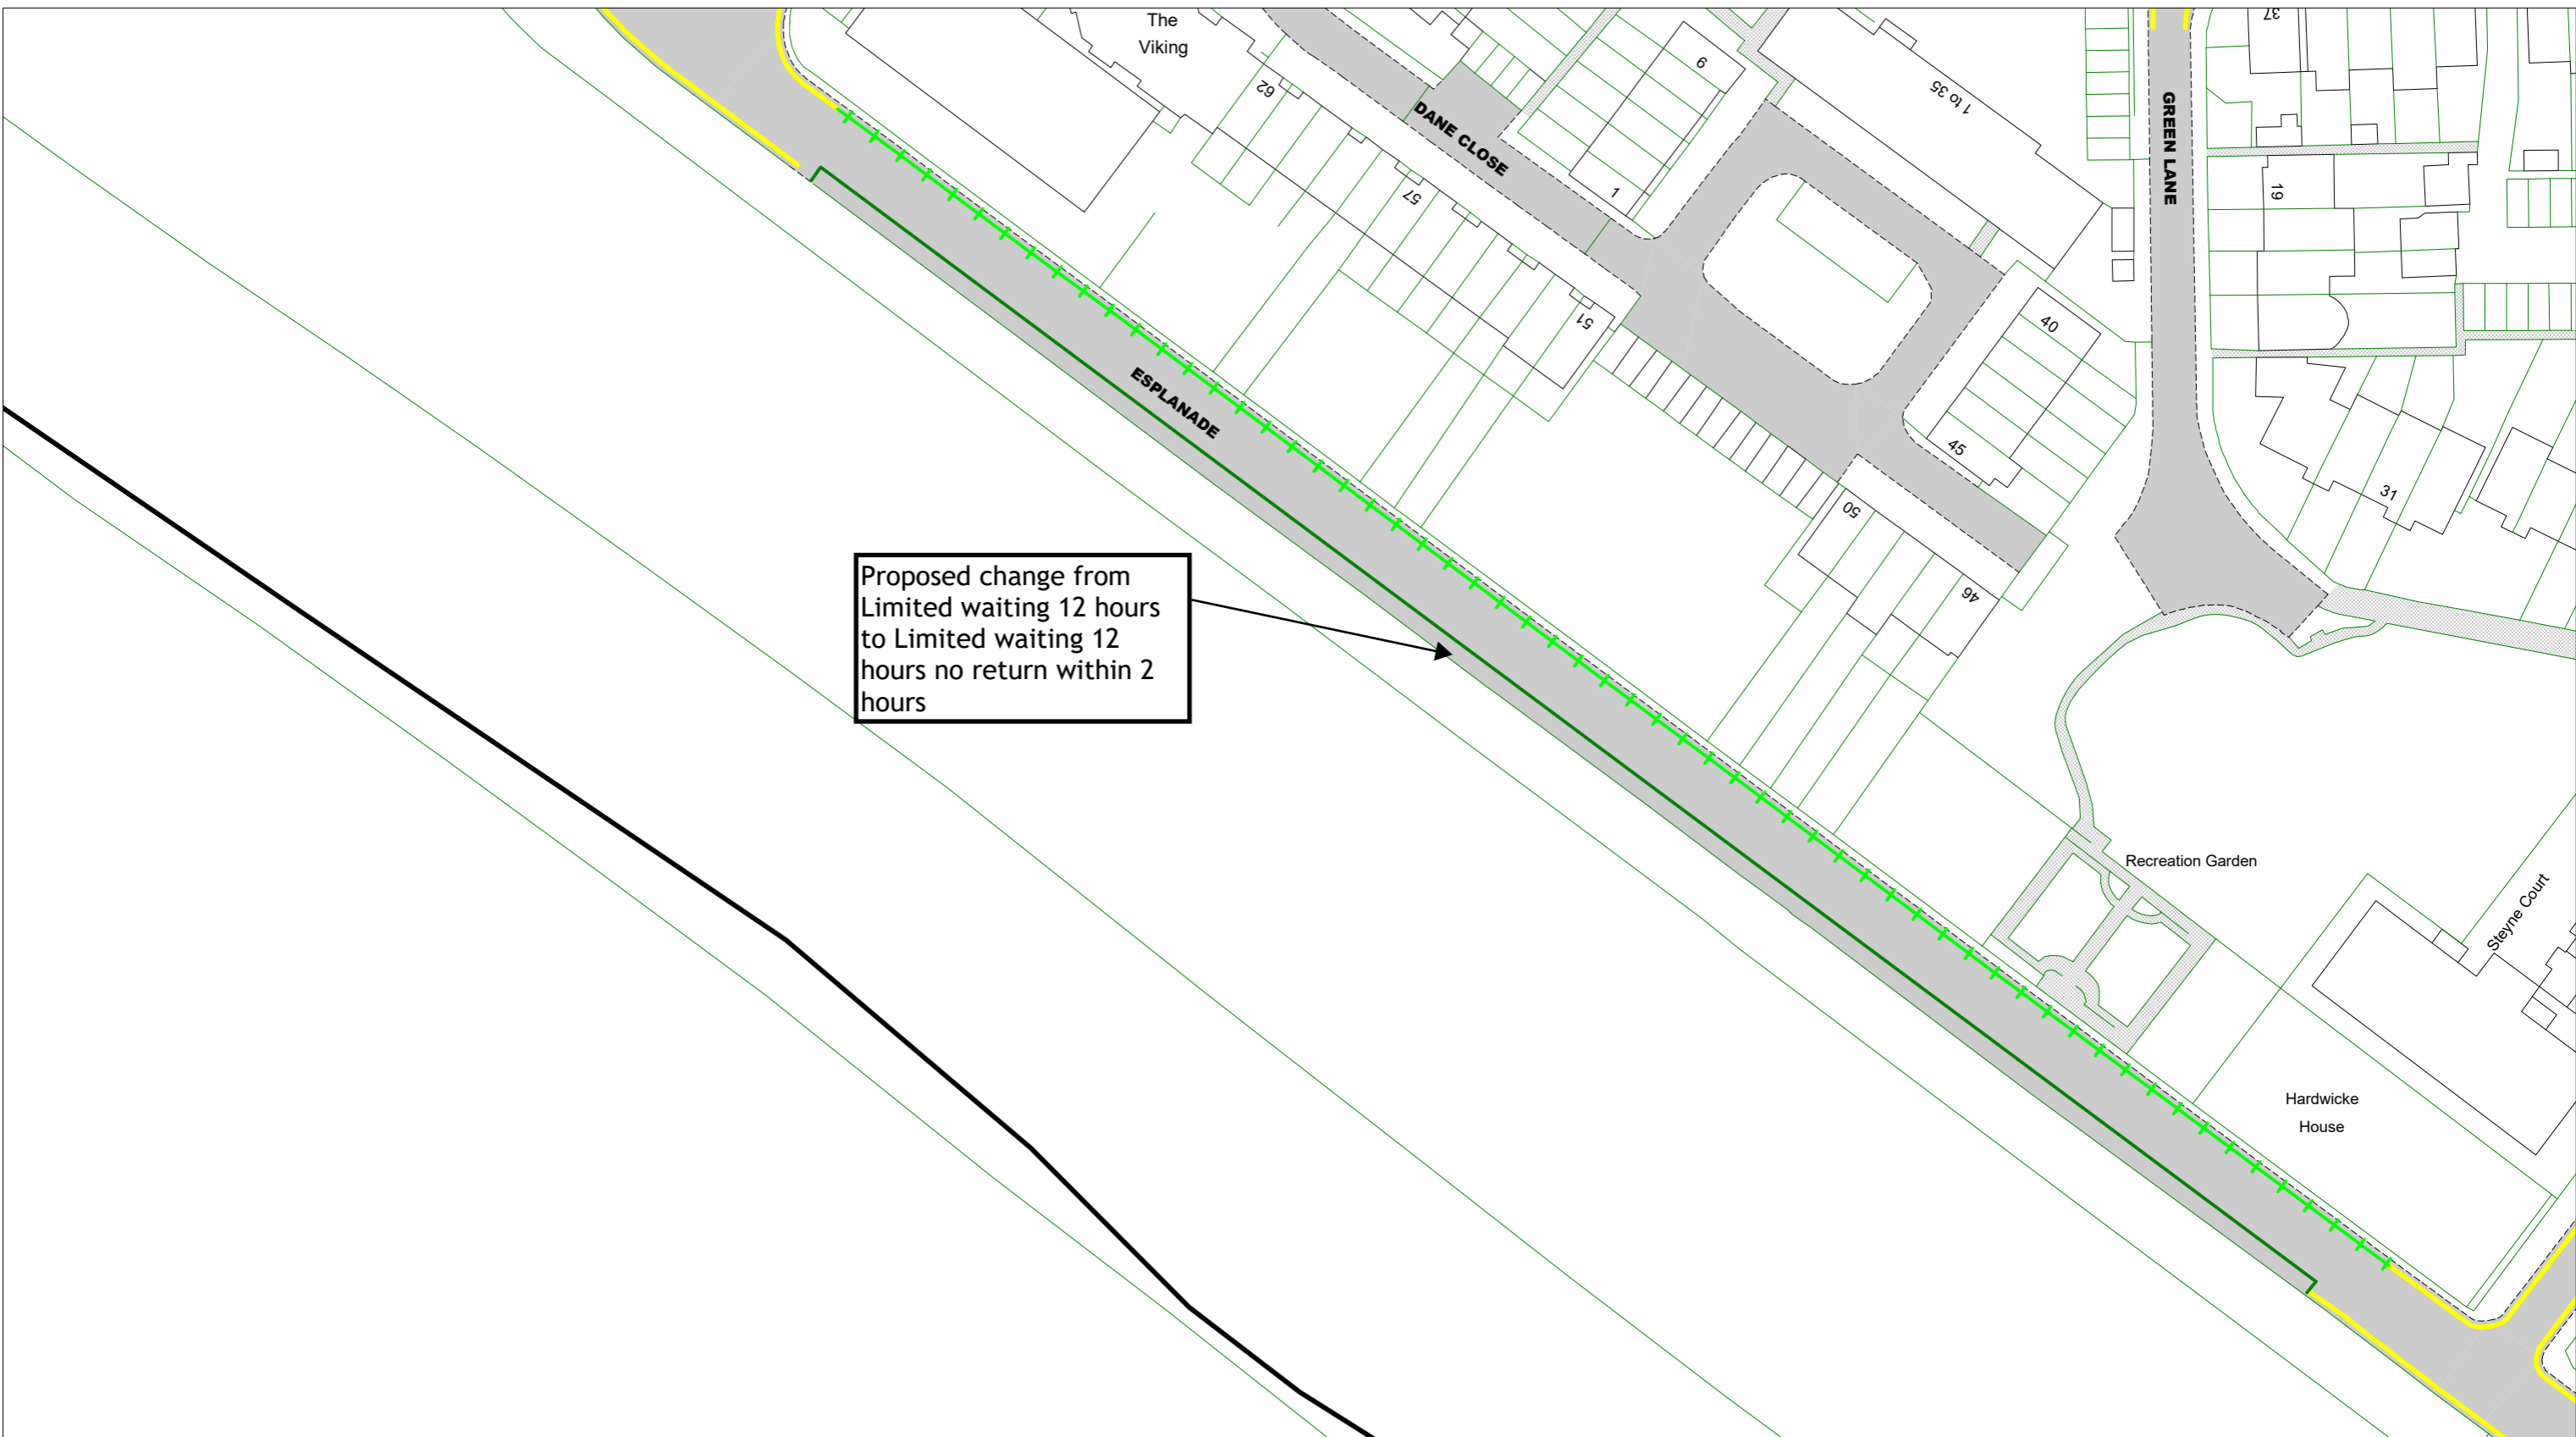

East Sussex
County Council