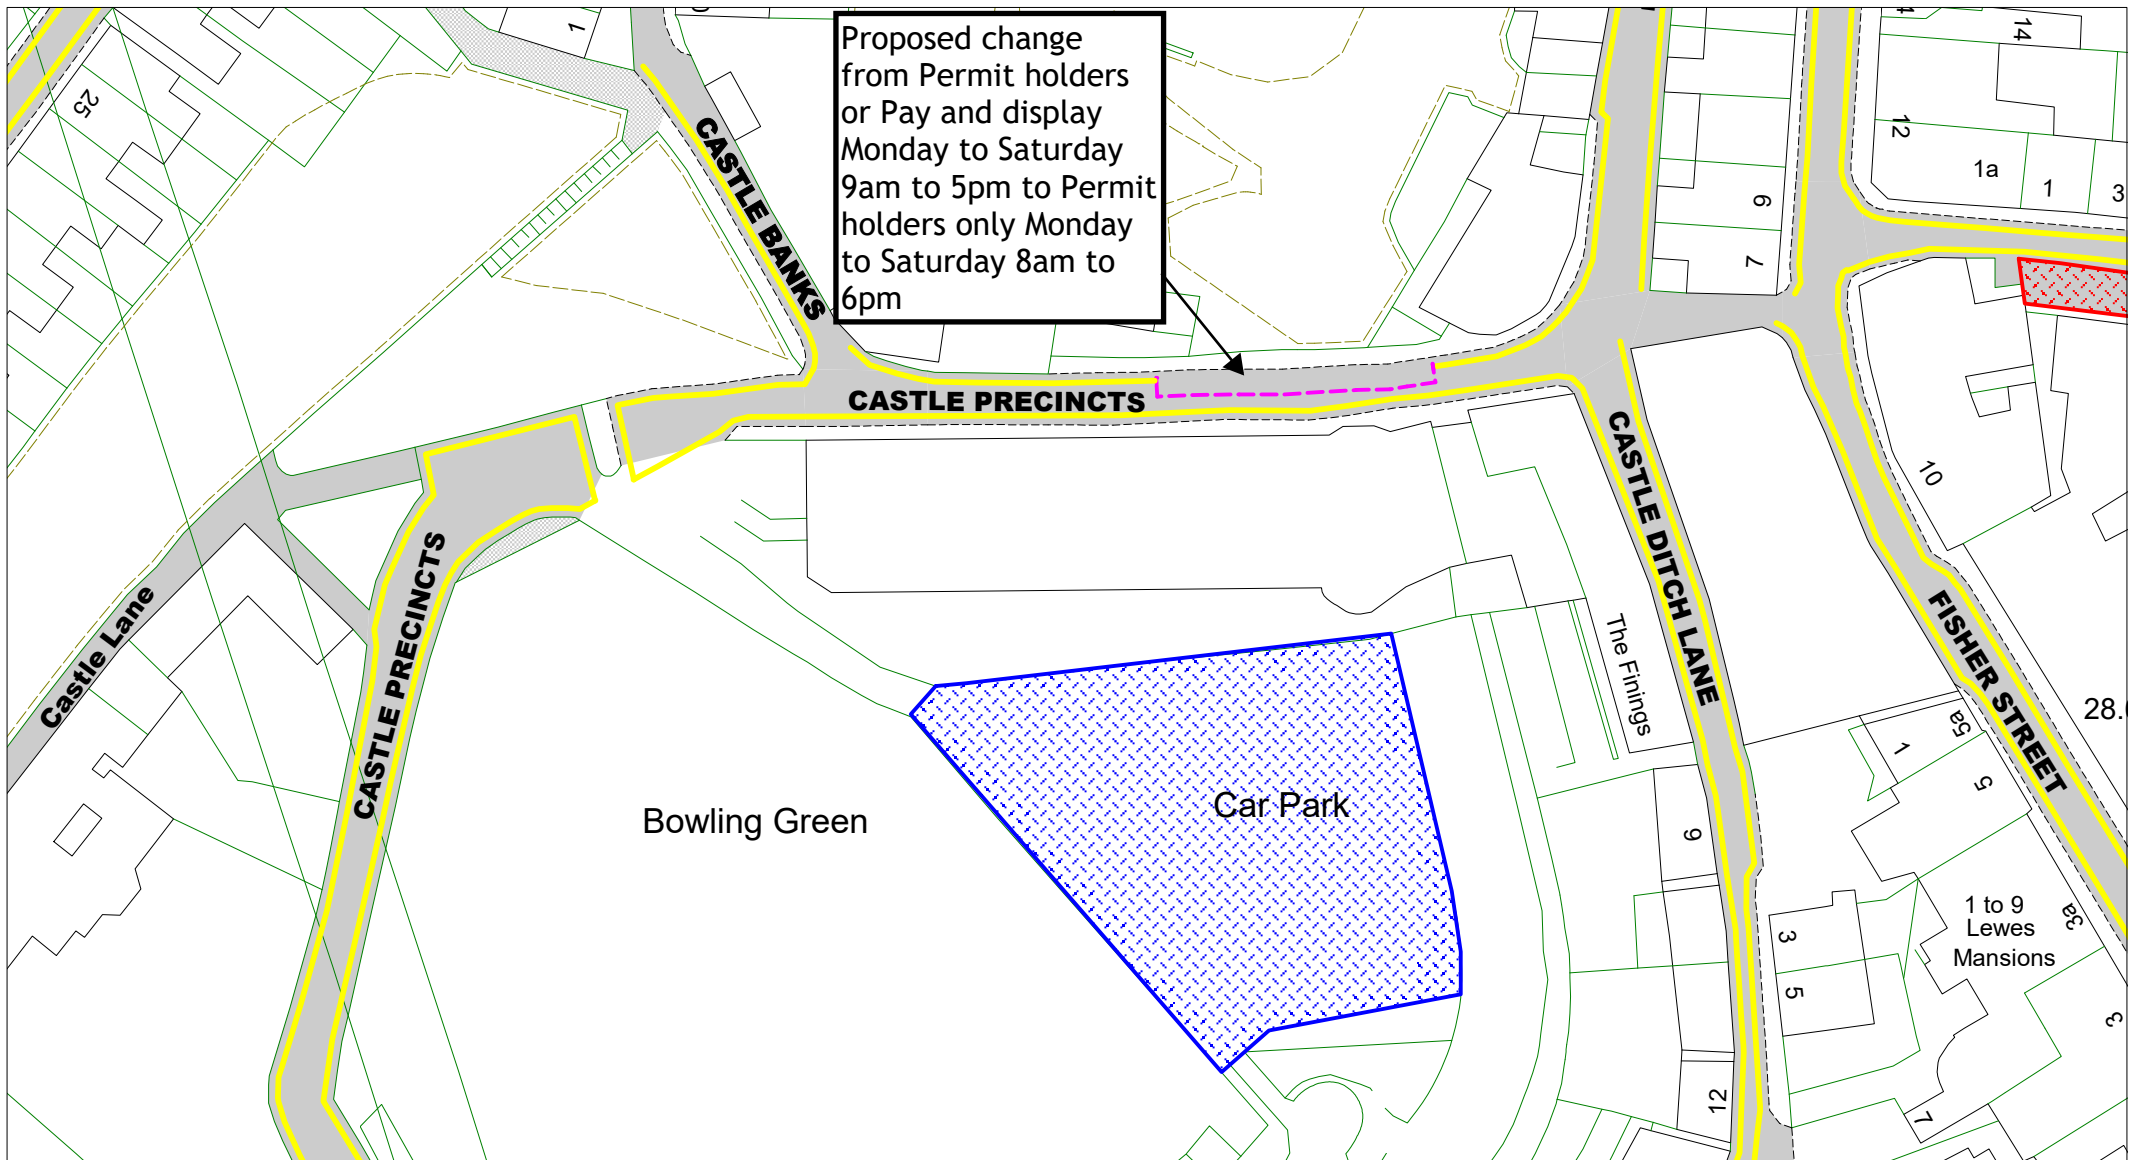

East Sussex
County Council

Castle Precincts, Lewes

[Return to Index](#)

[Link to restrictions key](#)

SCALE	1 : 600
DATE	01/11/2023
DRAWING No.	LW23 05F
DRAWN BY	

© Crown copyright. All rights reserved
East Sussex County Council
Licence No. 100019601 2023