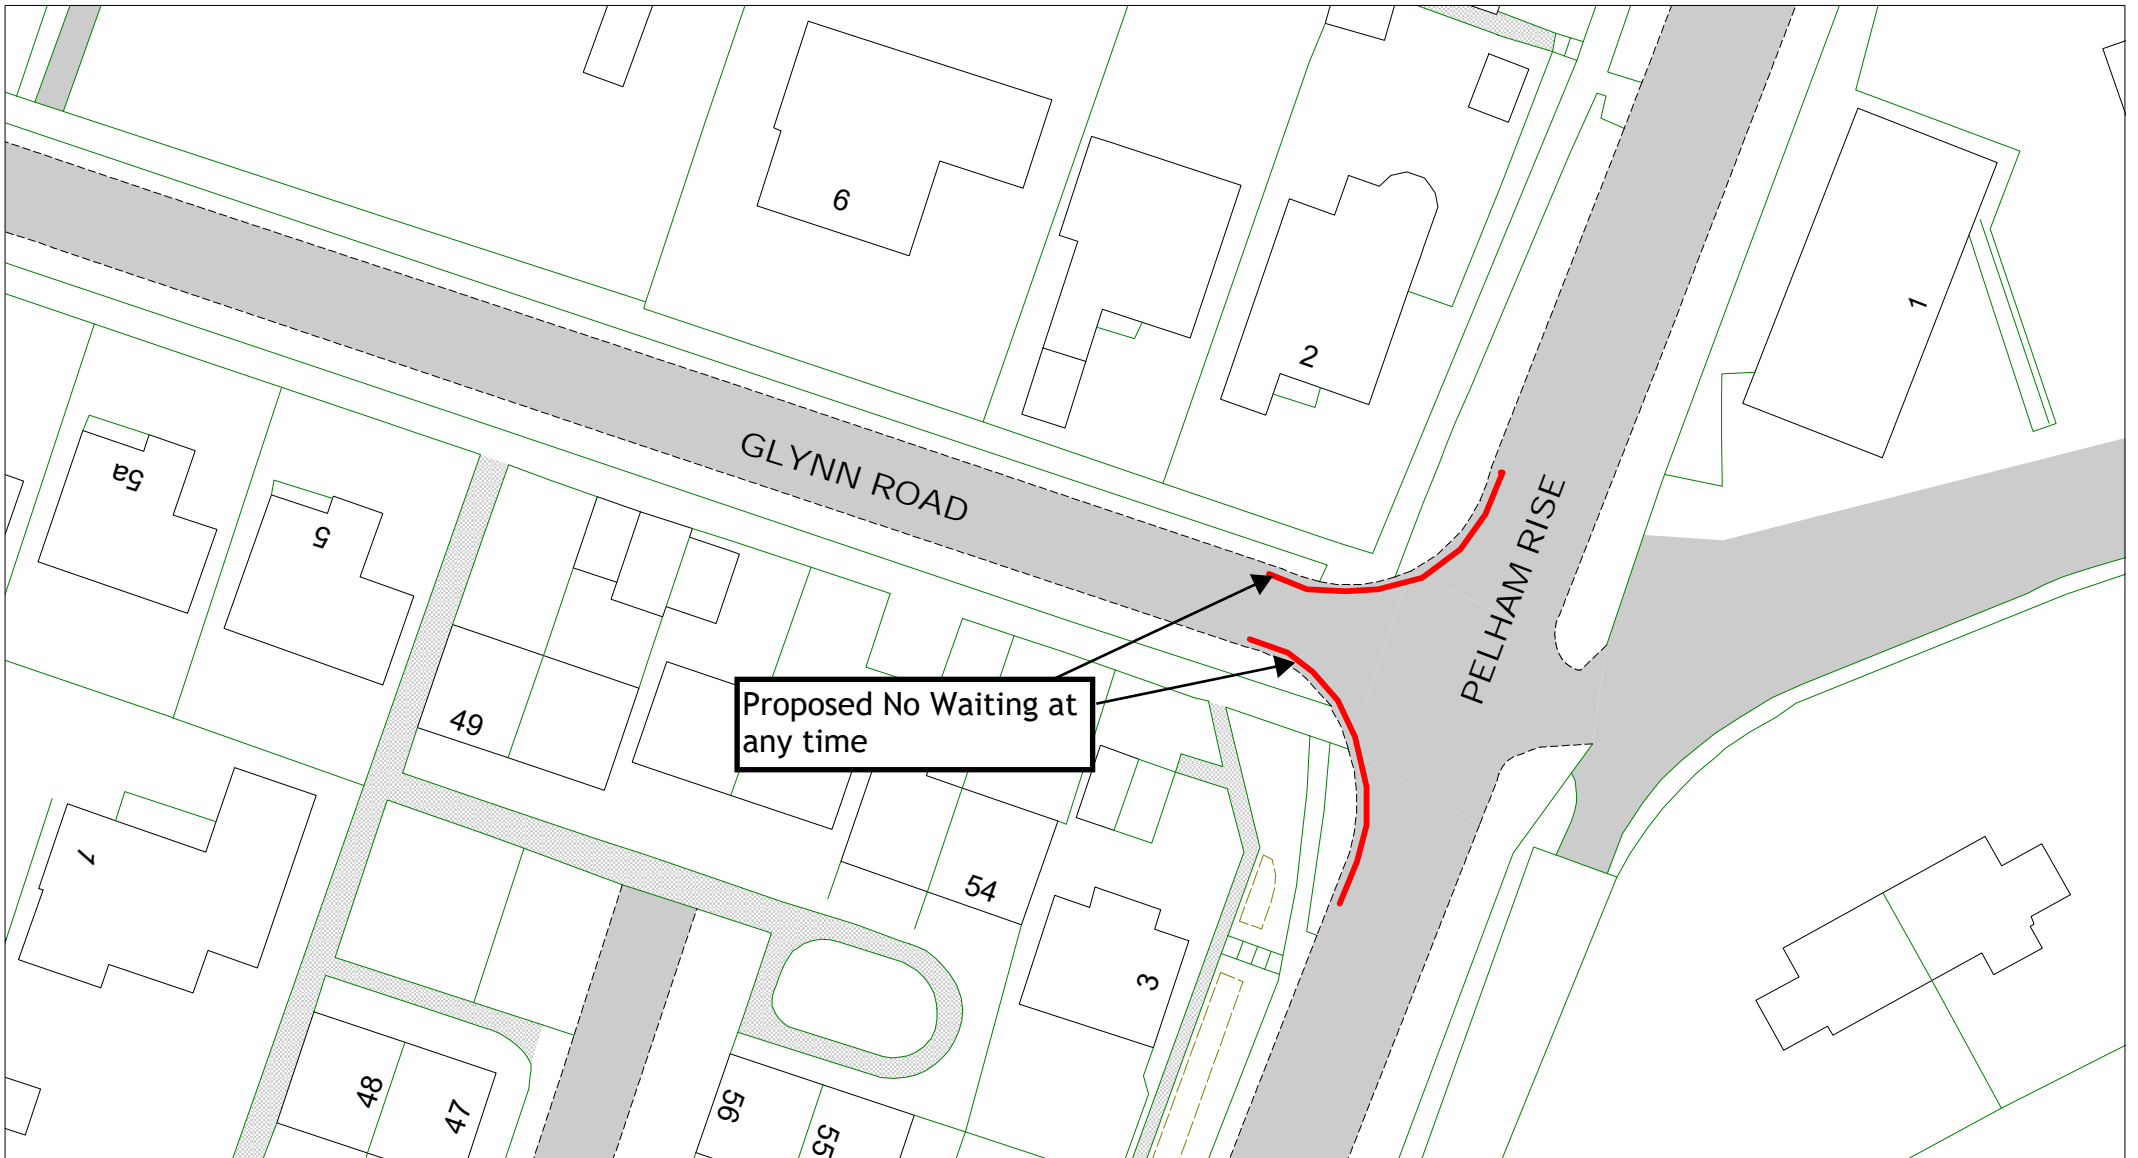

Proposed No Waiting at any time

East Sussex
County Council