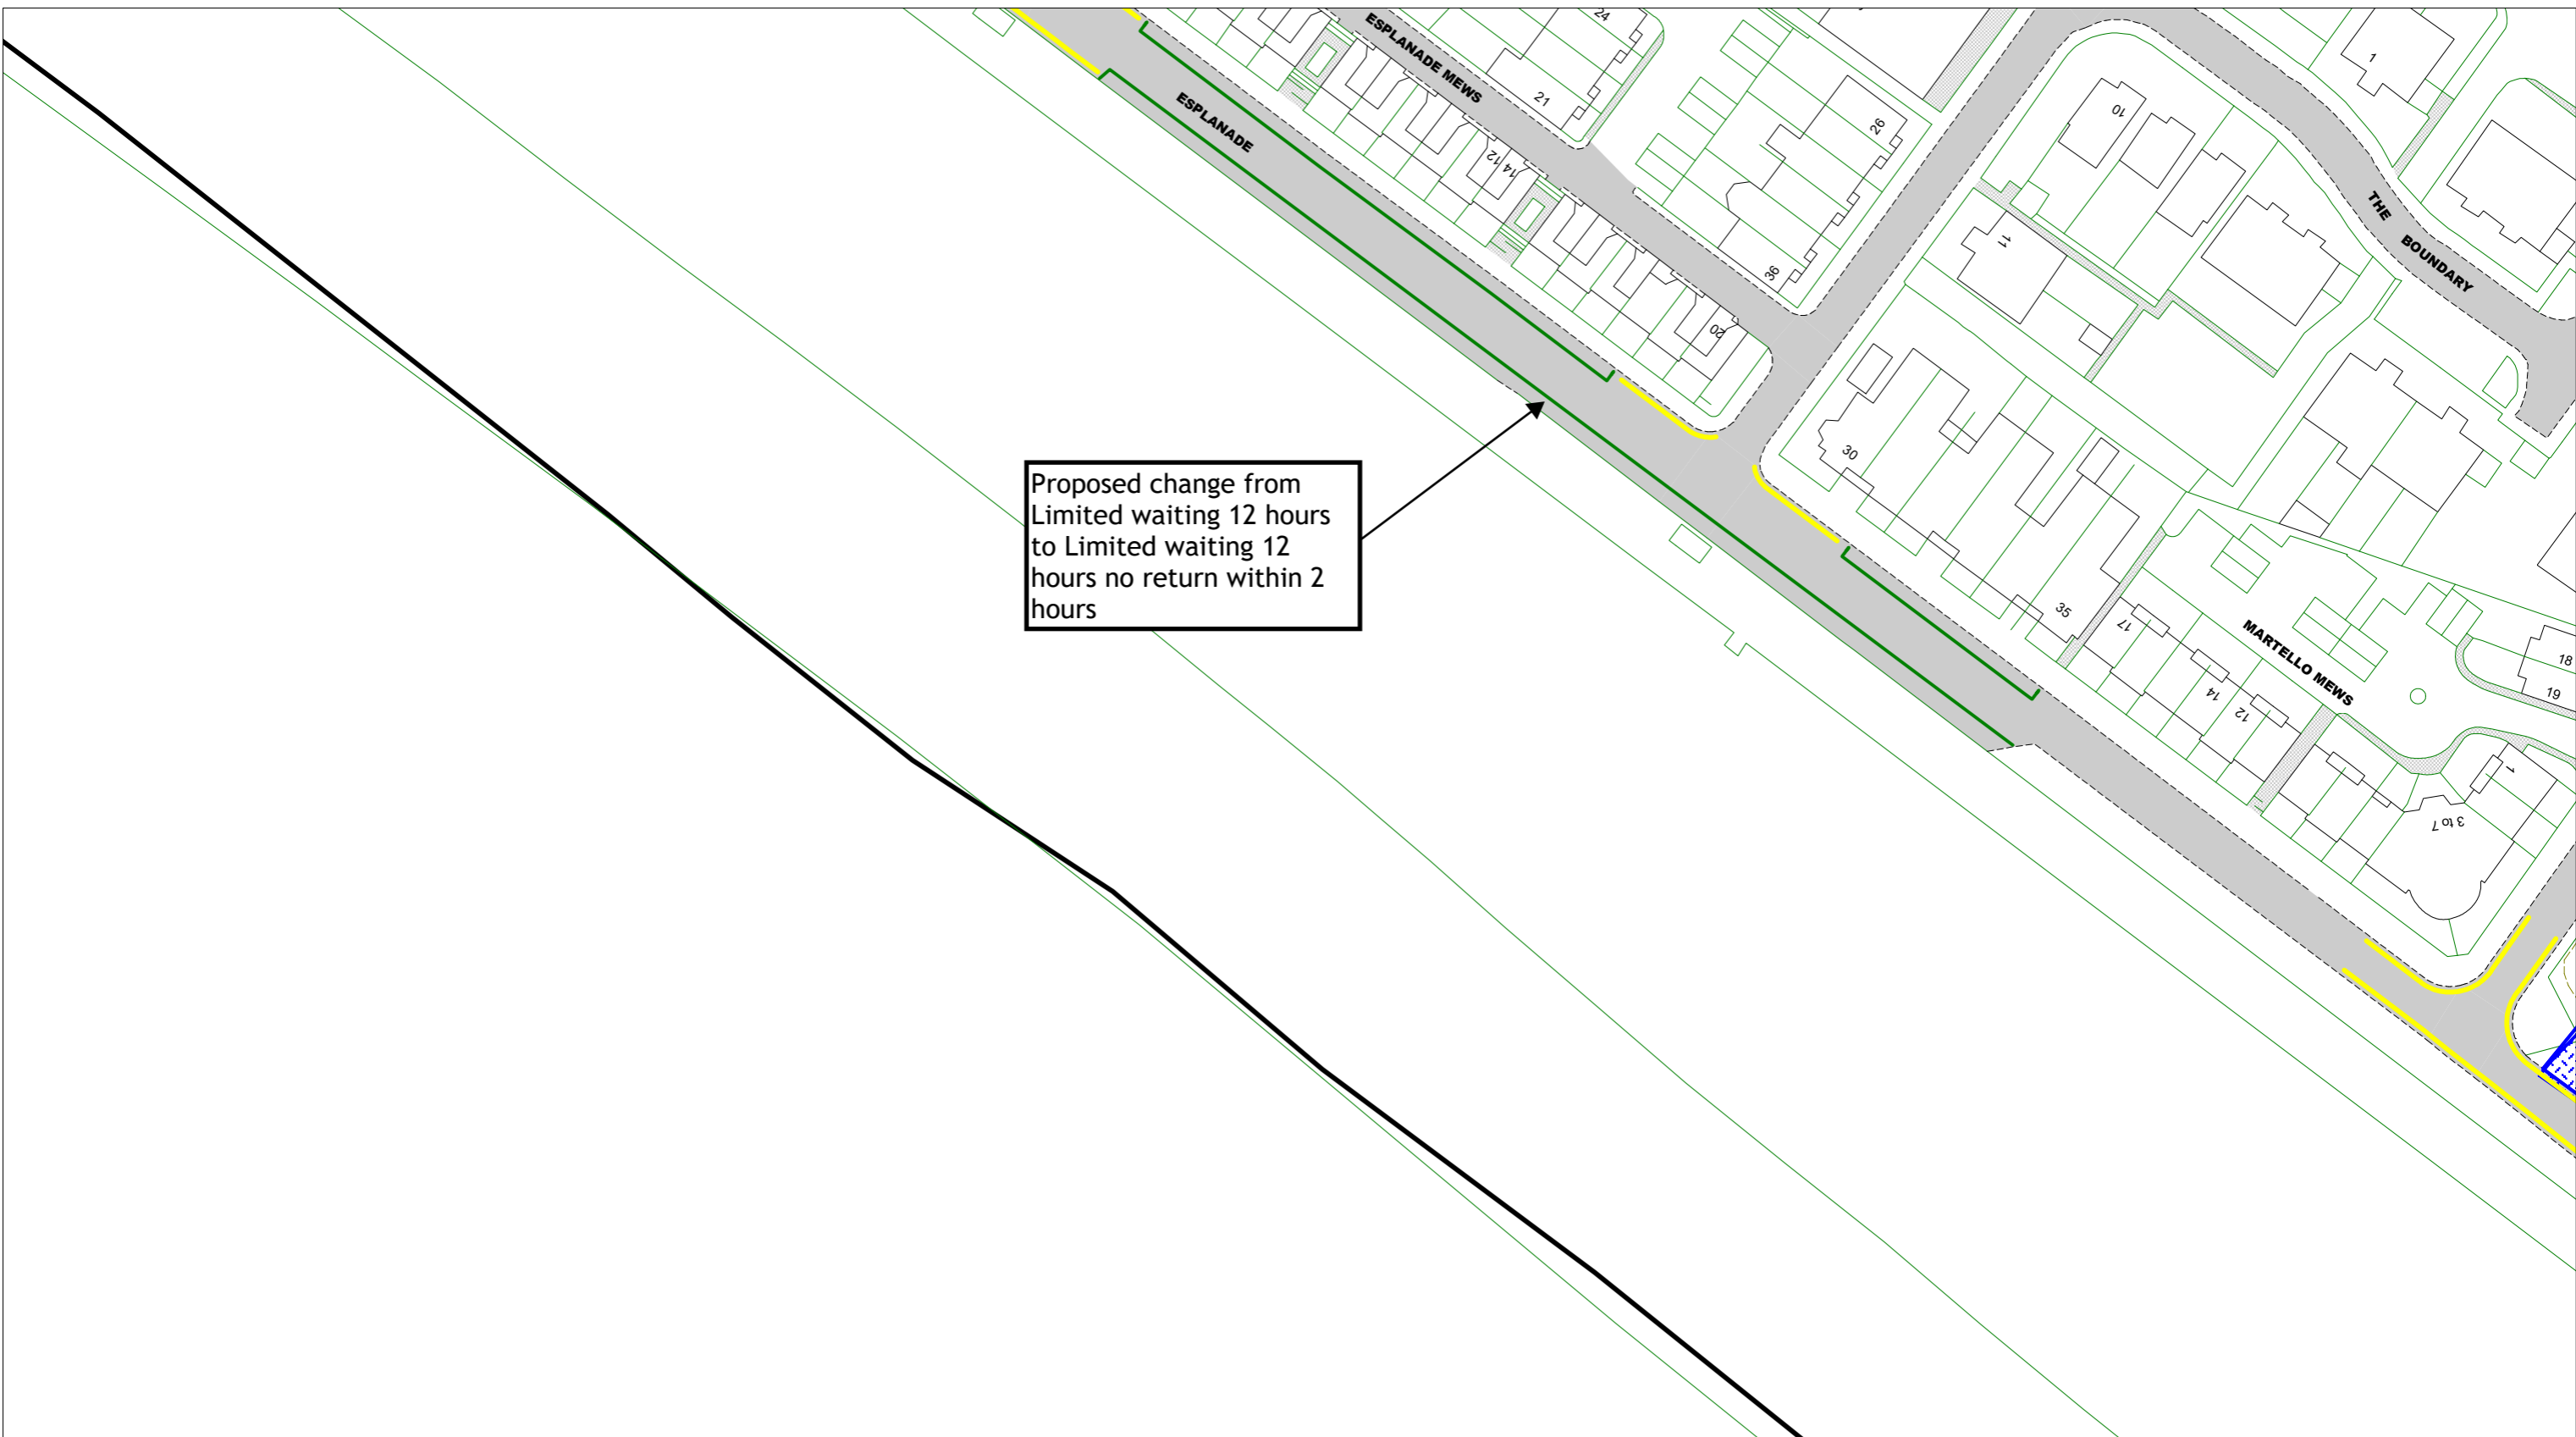

Proposed change from
Limited waiting 12 hours
to Limited waiting 12
hours no return within 2
hours

East Sussex
County Council