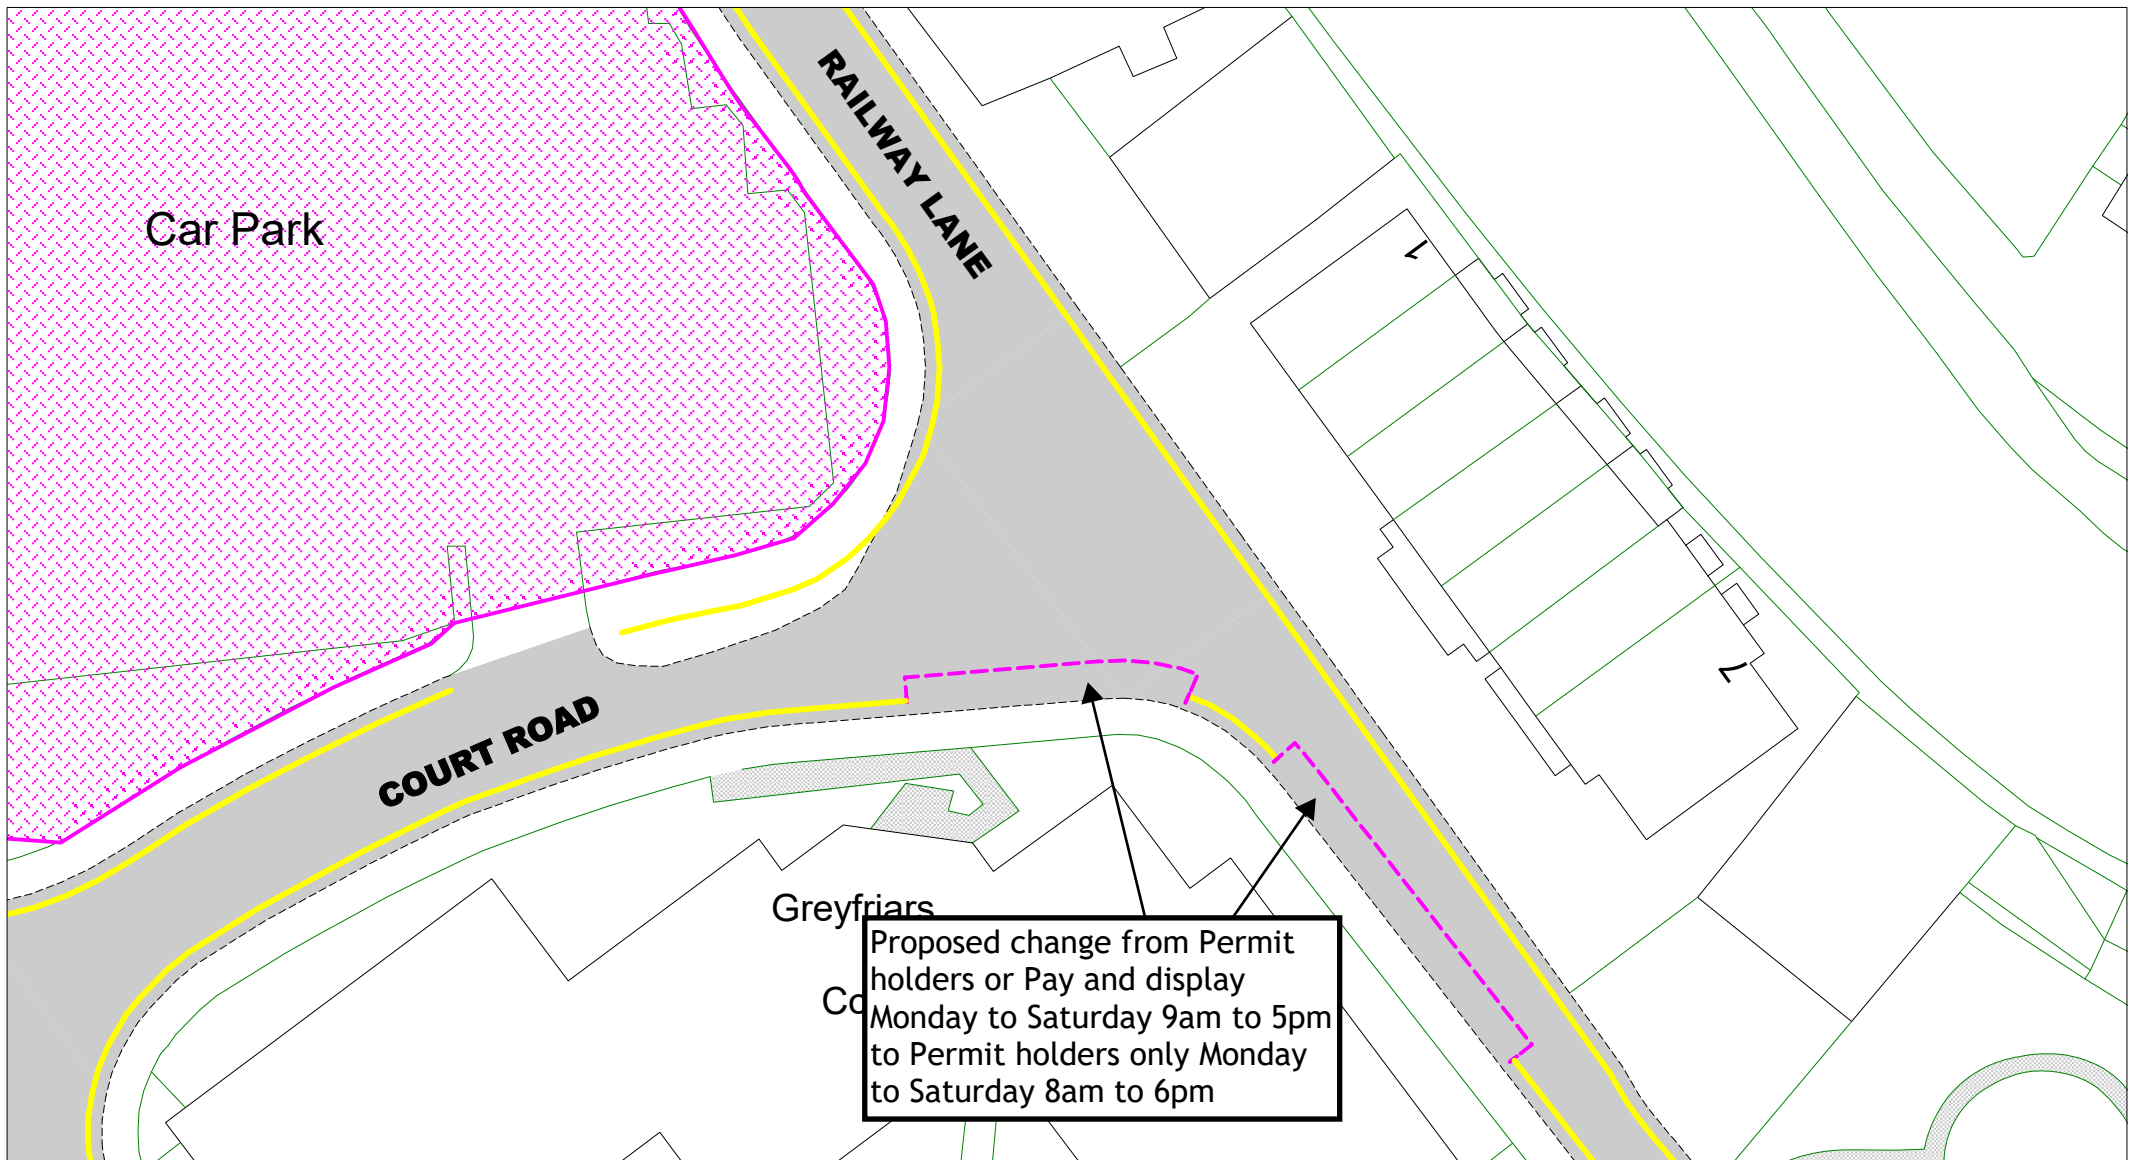

Proposed removal of Blue Badge holders only at any time and its replacement with Permit holders only Monday to Saturday 9am to 5pm

Priory Street, Lewes

[Return to Index](#)

[Link to restrictions key](#)

SCALE	1 : 500
DATE	01/11/2023
DRAWING No.	LW23 29F
DRAWN BY	
© Crown copyright. All rights reserved East Sussex County Council Licence No. 100019601 2023	