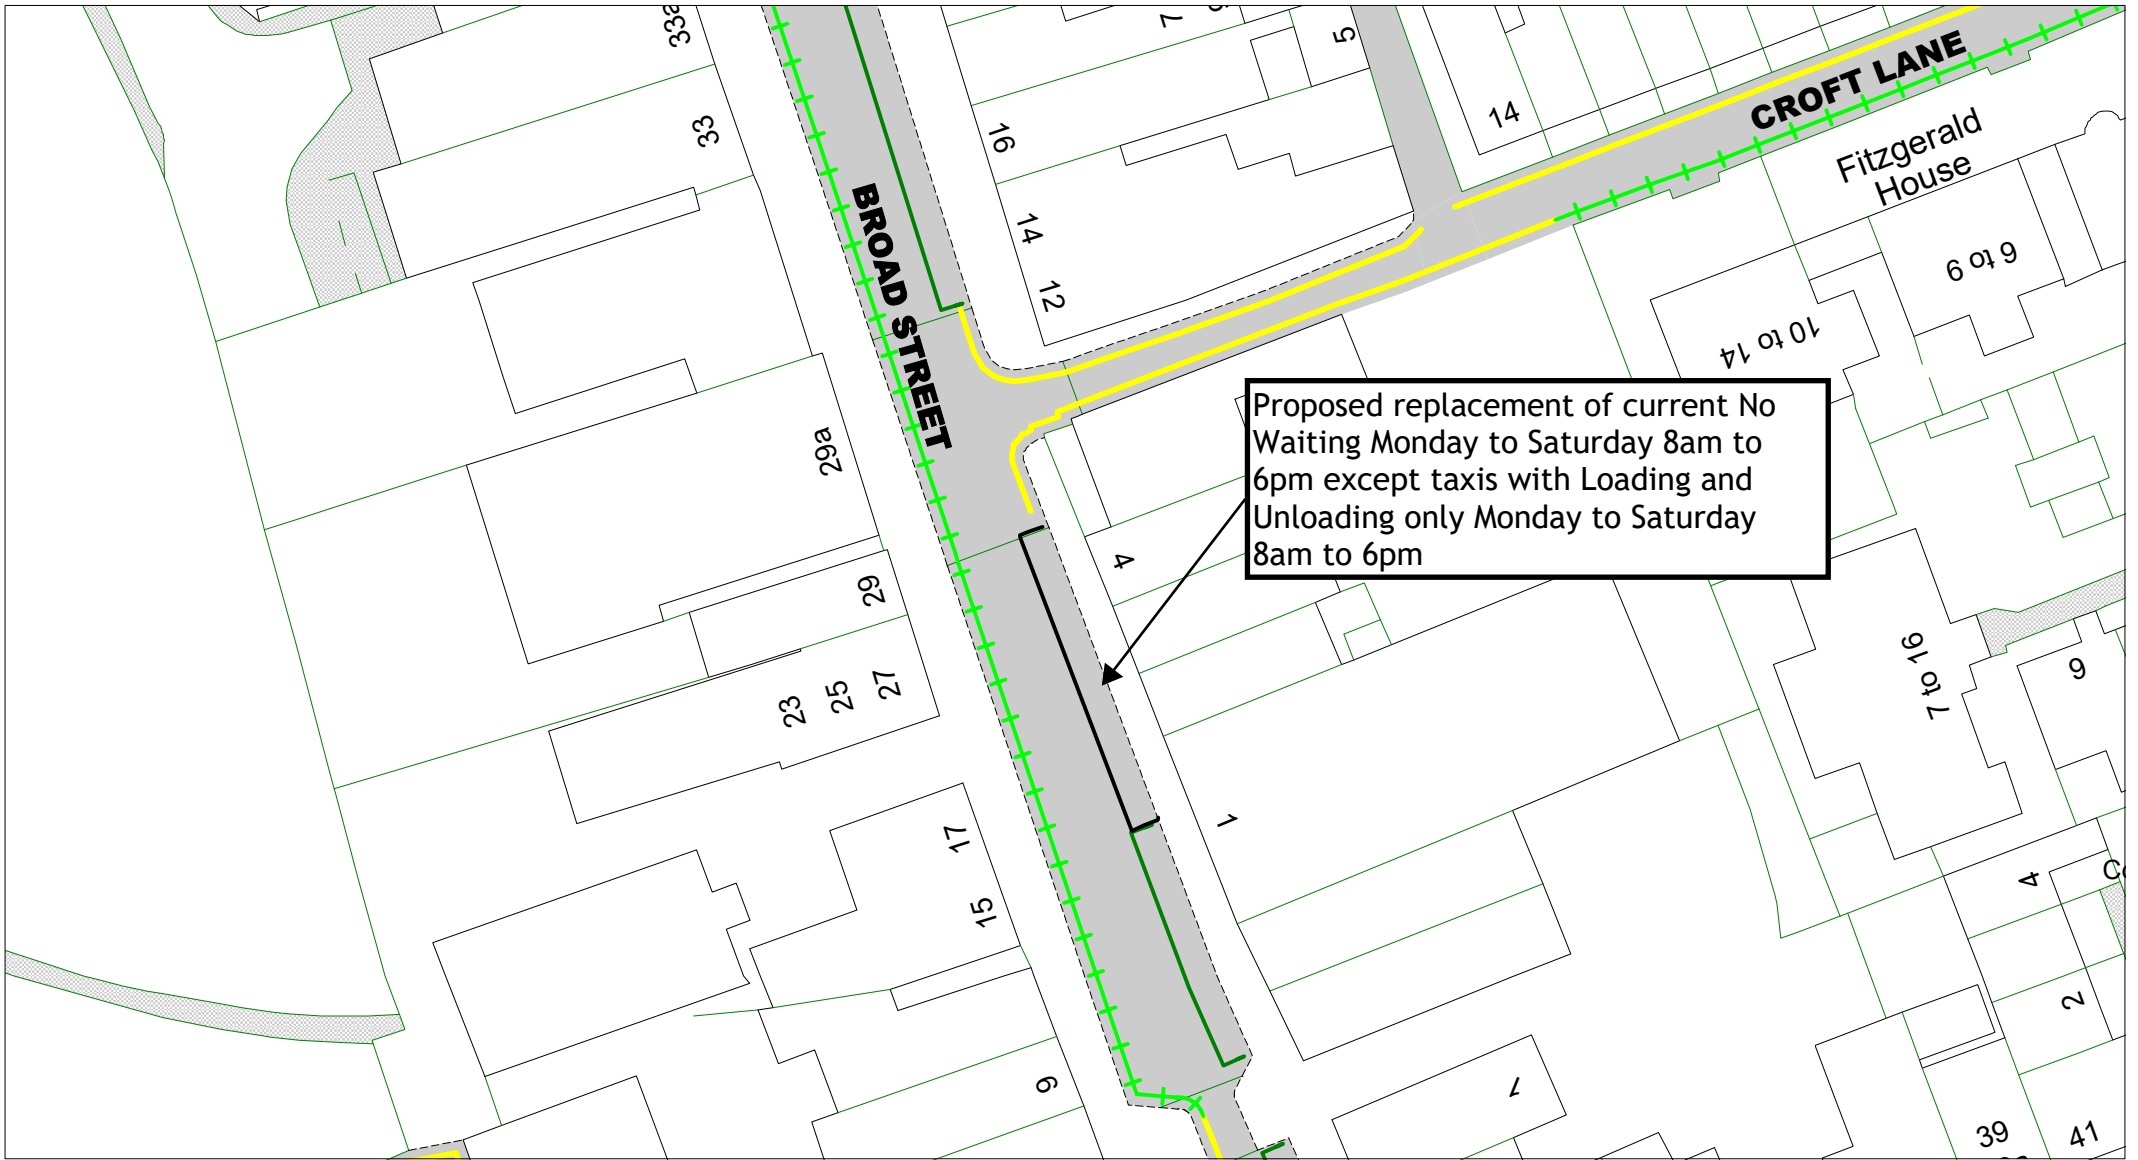

Proposed replacement of current No Waiting Monday to Saturday 8am to 6pm except taxis with Loading and Unloading only Monday to Saturday 8am to 6pm