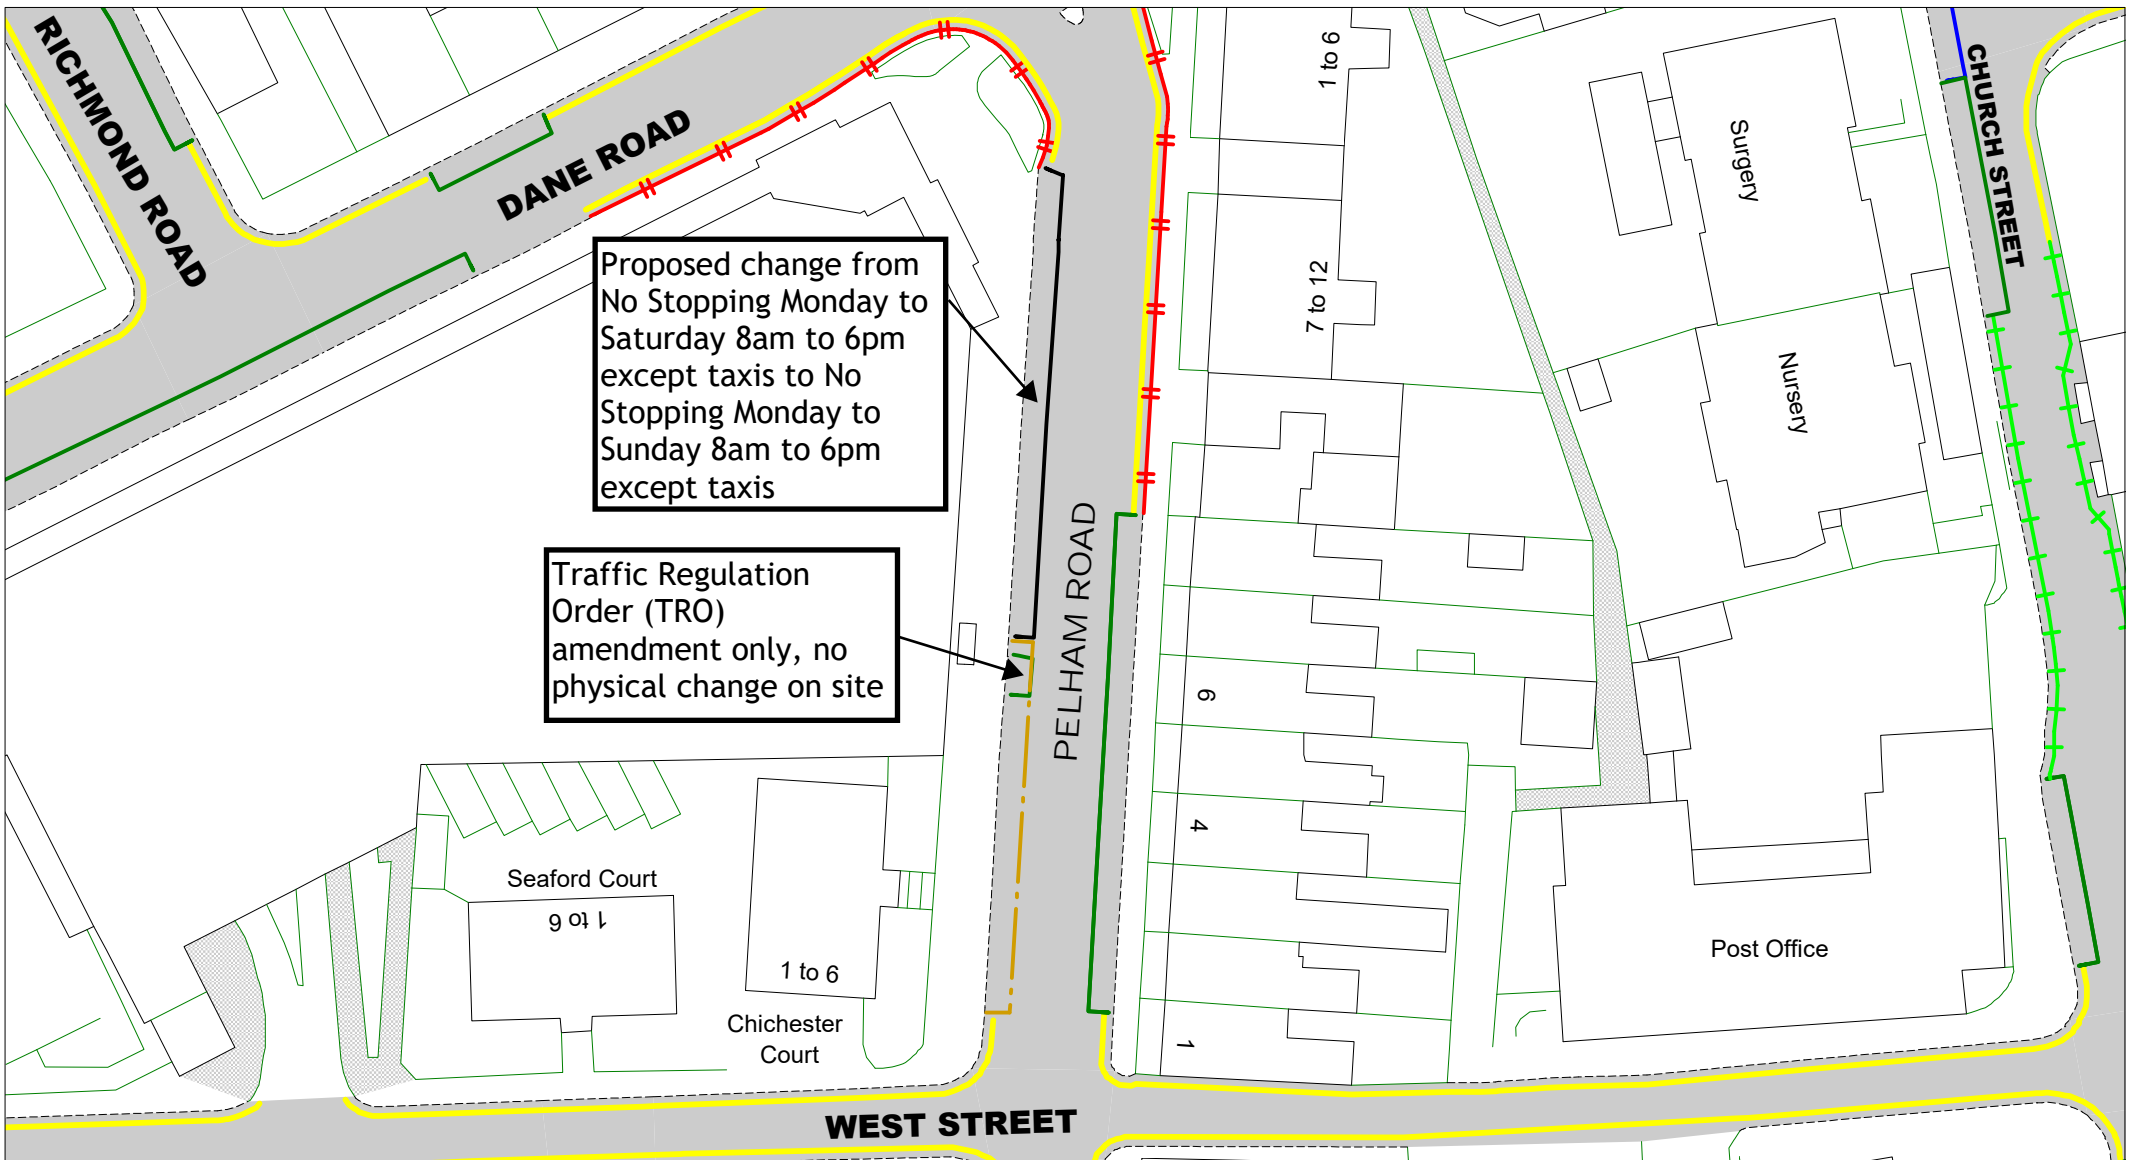

Proposed change from
No Stopping Monday to
Saturday 8am to 6pm
except taxis to No
Stopping Monday to
Sunday 8am to 6pm
except taxis

Traffic Regulation
Order (TRO)
amendment only, no
physical change on site