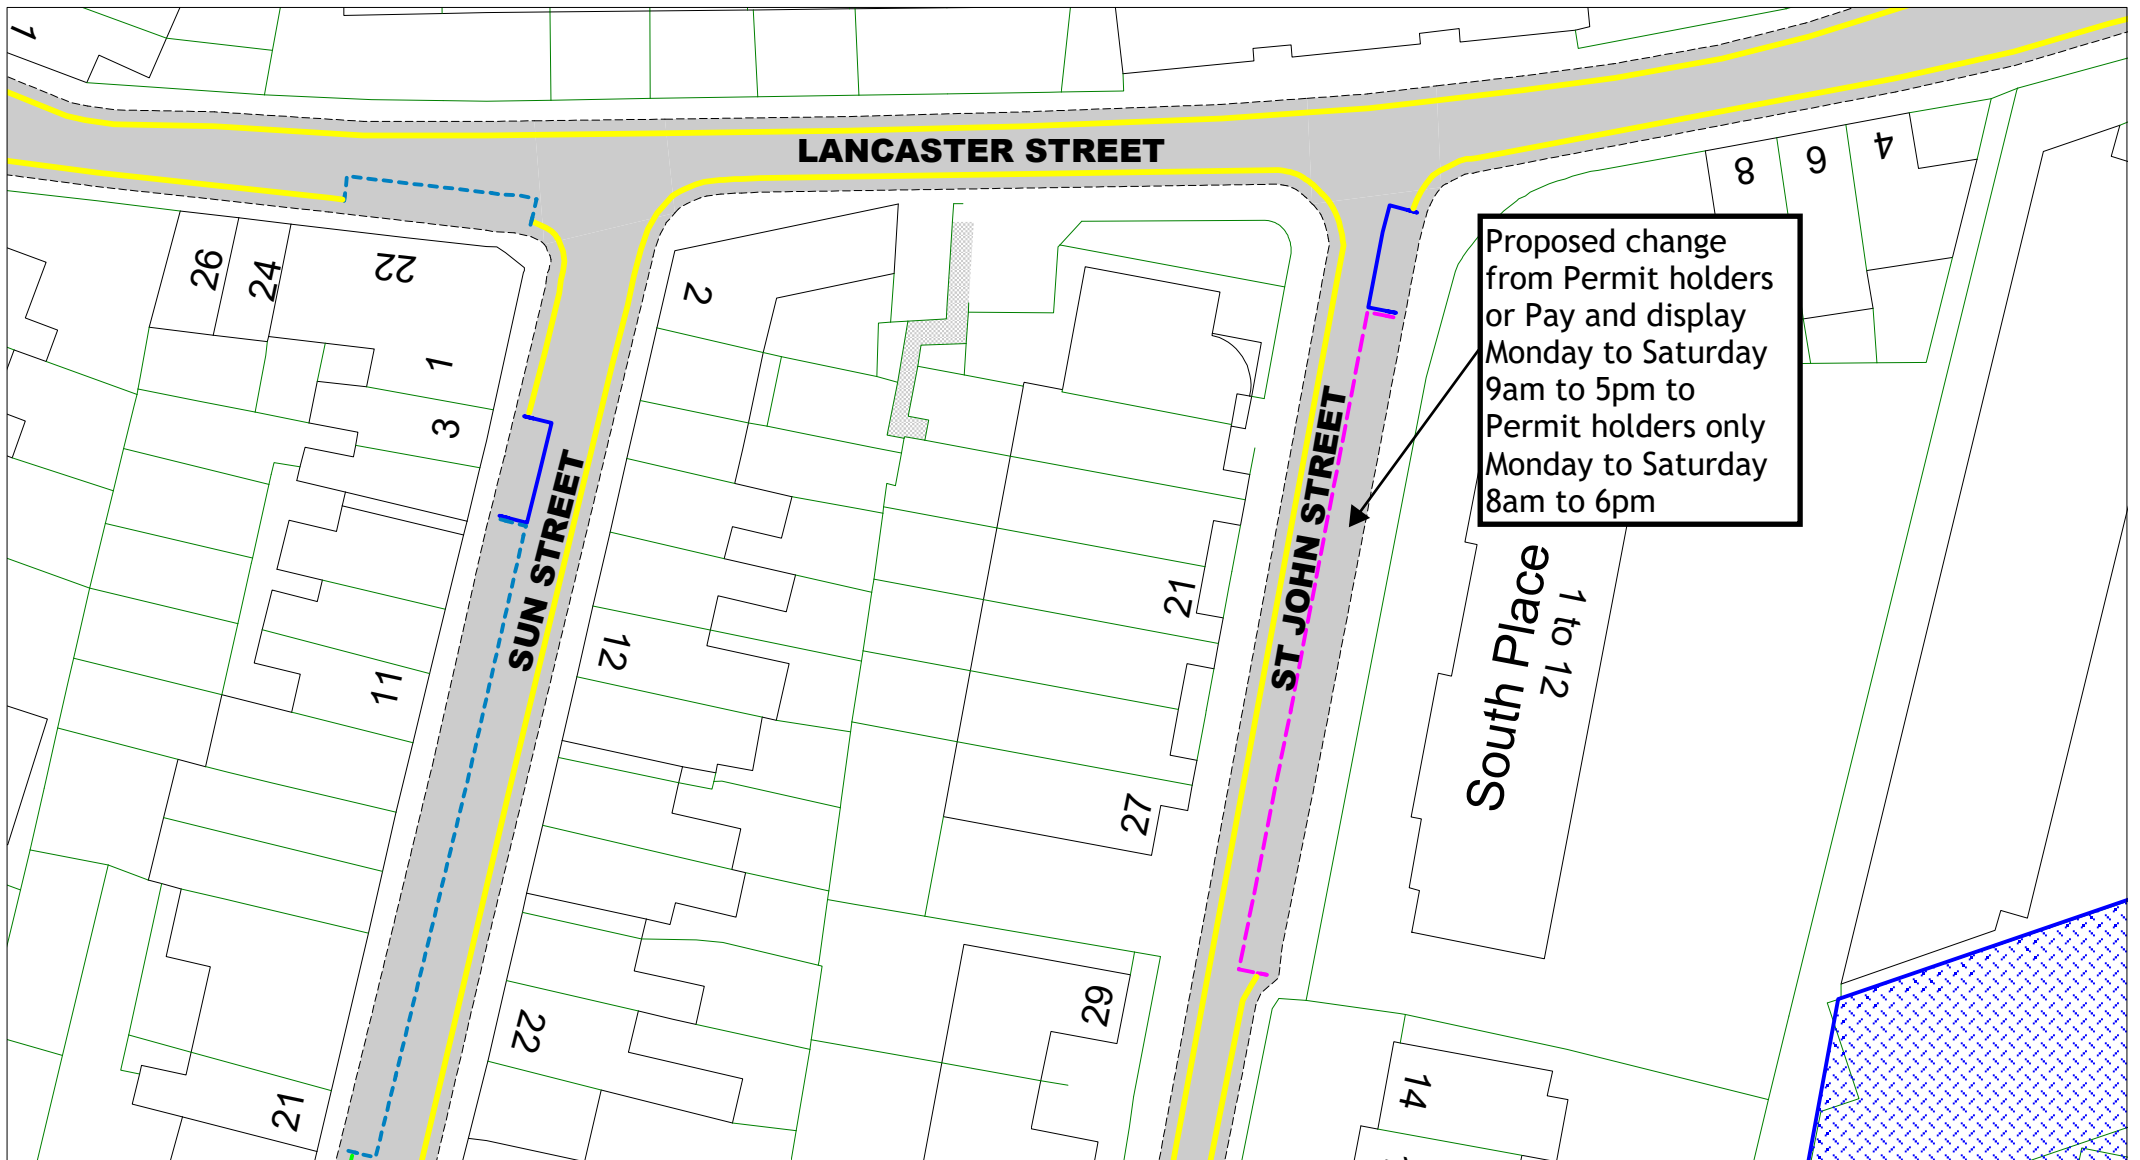

East Sussex
County Council

St John Street, Lewes

[Return to Index](#)

[Link to restrictions key](#)

SCALE	1 : 400
DATE	01/11/2023
DRAWING No.	LW23 31F
DRAWN BY	

© Crown copyright. All rights reserved
East Sussex County Council
Licence No. 100019601 2023