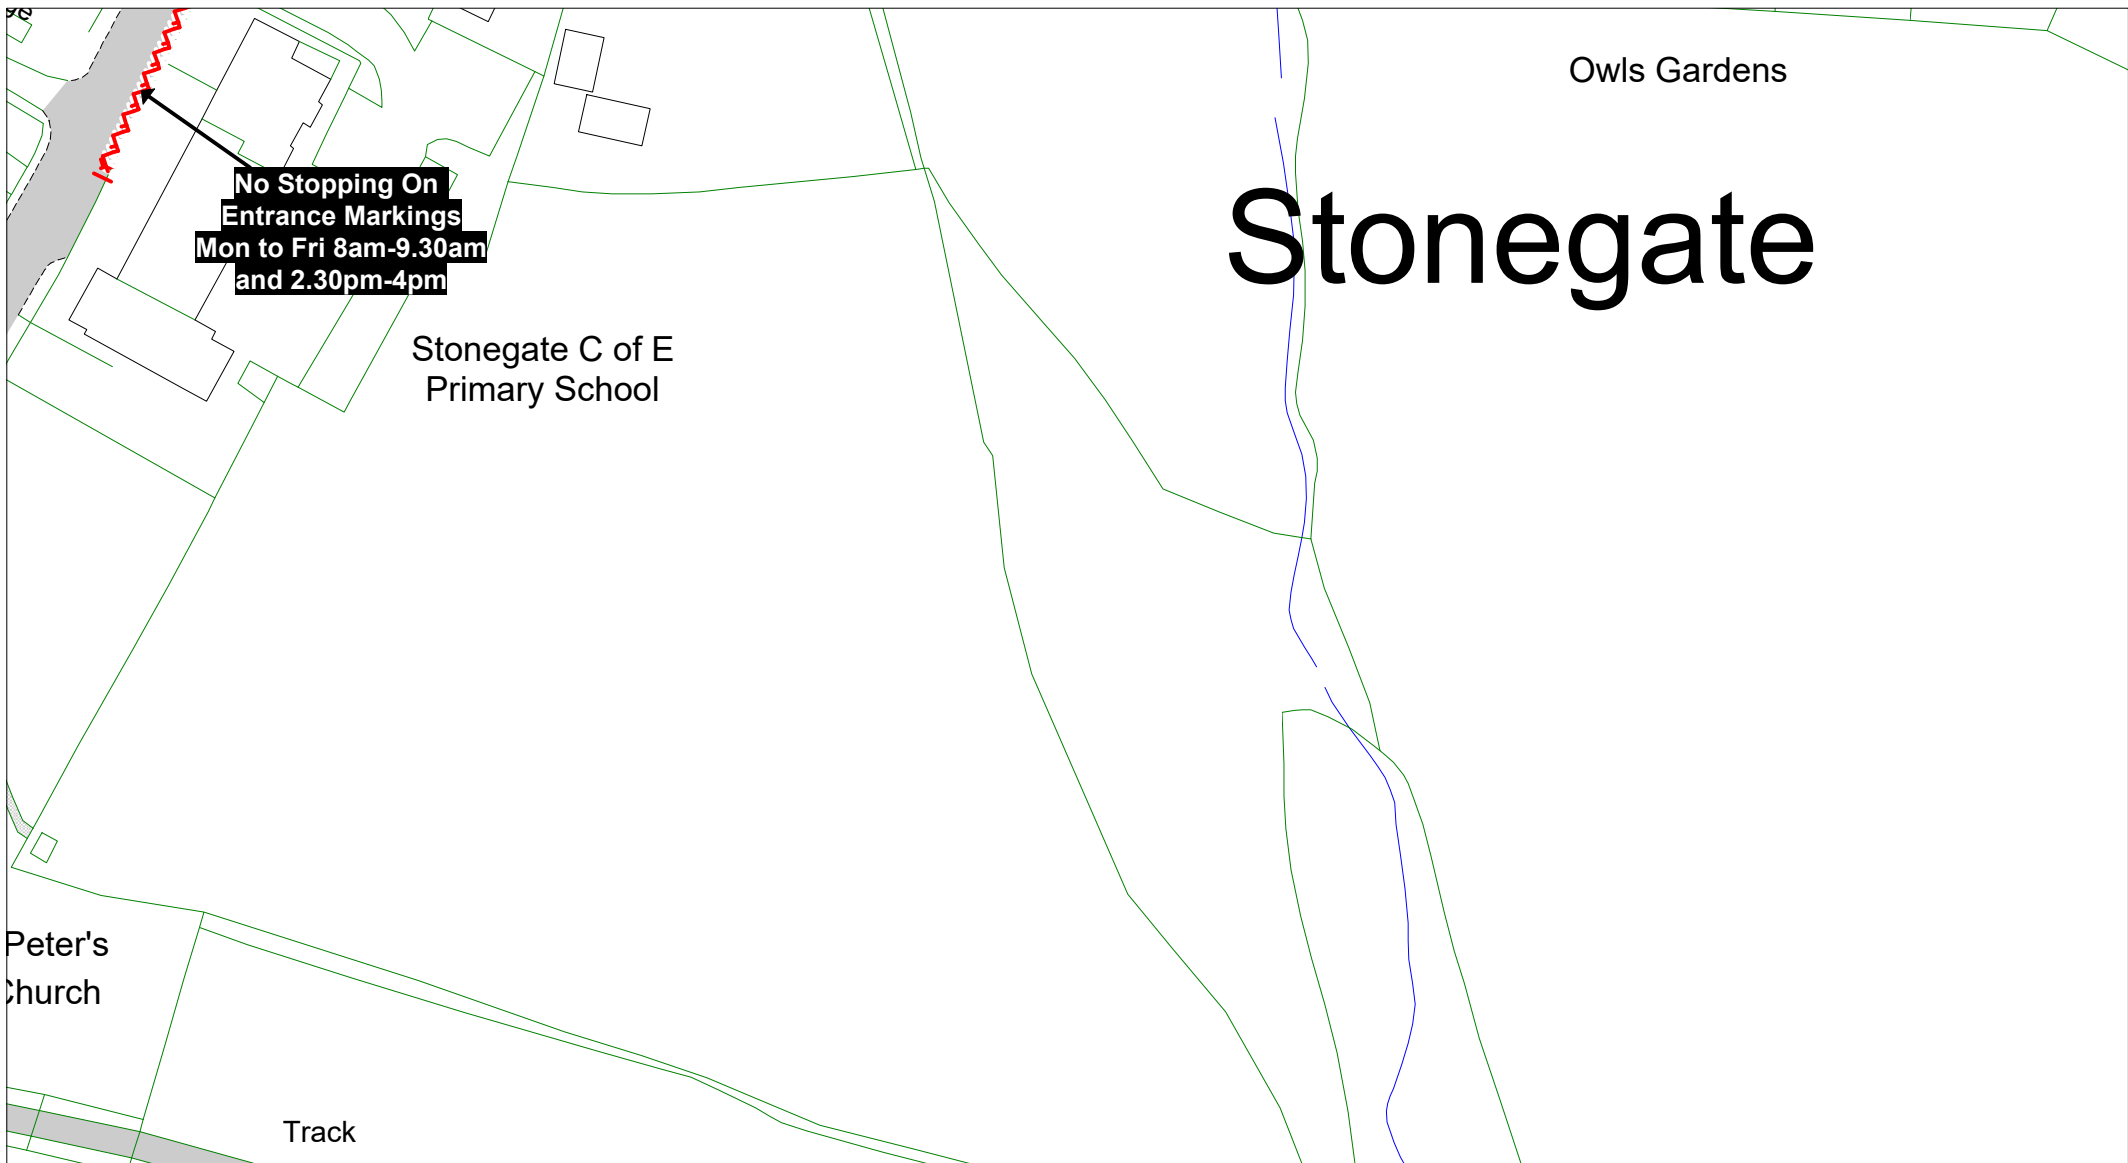

© Crown copyright. All rights reserved
East Sussex County Council
Licence No. AC0000808855 2024

The East Sussex (Rother District)
(Parking Places, Waiting,
No Stopping and
Loading Restrictions)
Traffic Regulation Order 2020
Amendment No. 2 Order 2024

Stonegate

Key to TRO Restriction Types

- No Waiting at Any Time
- No Waiting
- No Loading at Any Time
- No Loading
- Pay and Display
- Permit Holders or Time Limited
- Permit Holder Only Parking Area
- Disabled Badge Holders Only
- Loading/ Unloading Only
- Taxi Only

Bus Stop/ Taxi Clearway

Key to Non TRO Items

- Pedestrian Crossing (controlled area)
- Pedestrian Crossing Point
- Bus Stop/ Stand Clearway

Key to Labels

ABCD Permanent TRO restriction

ABCD Non TRO item

Adjacent Map Tile

GW197

SCALE 1 : 1000

DATE 28/10/2024

Tile Ref: GX197