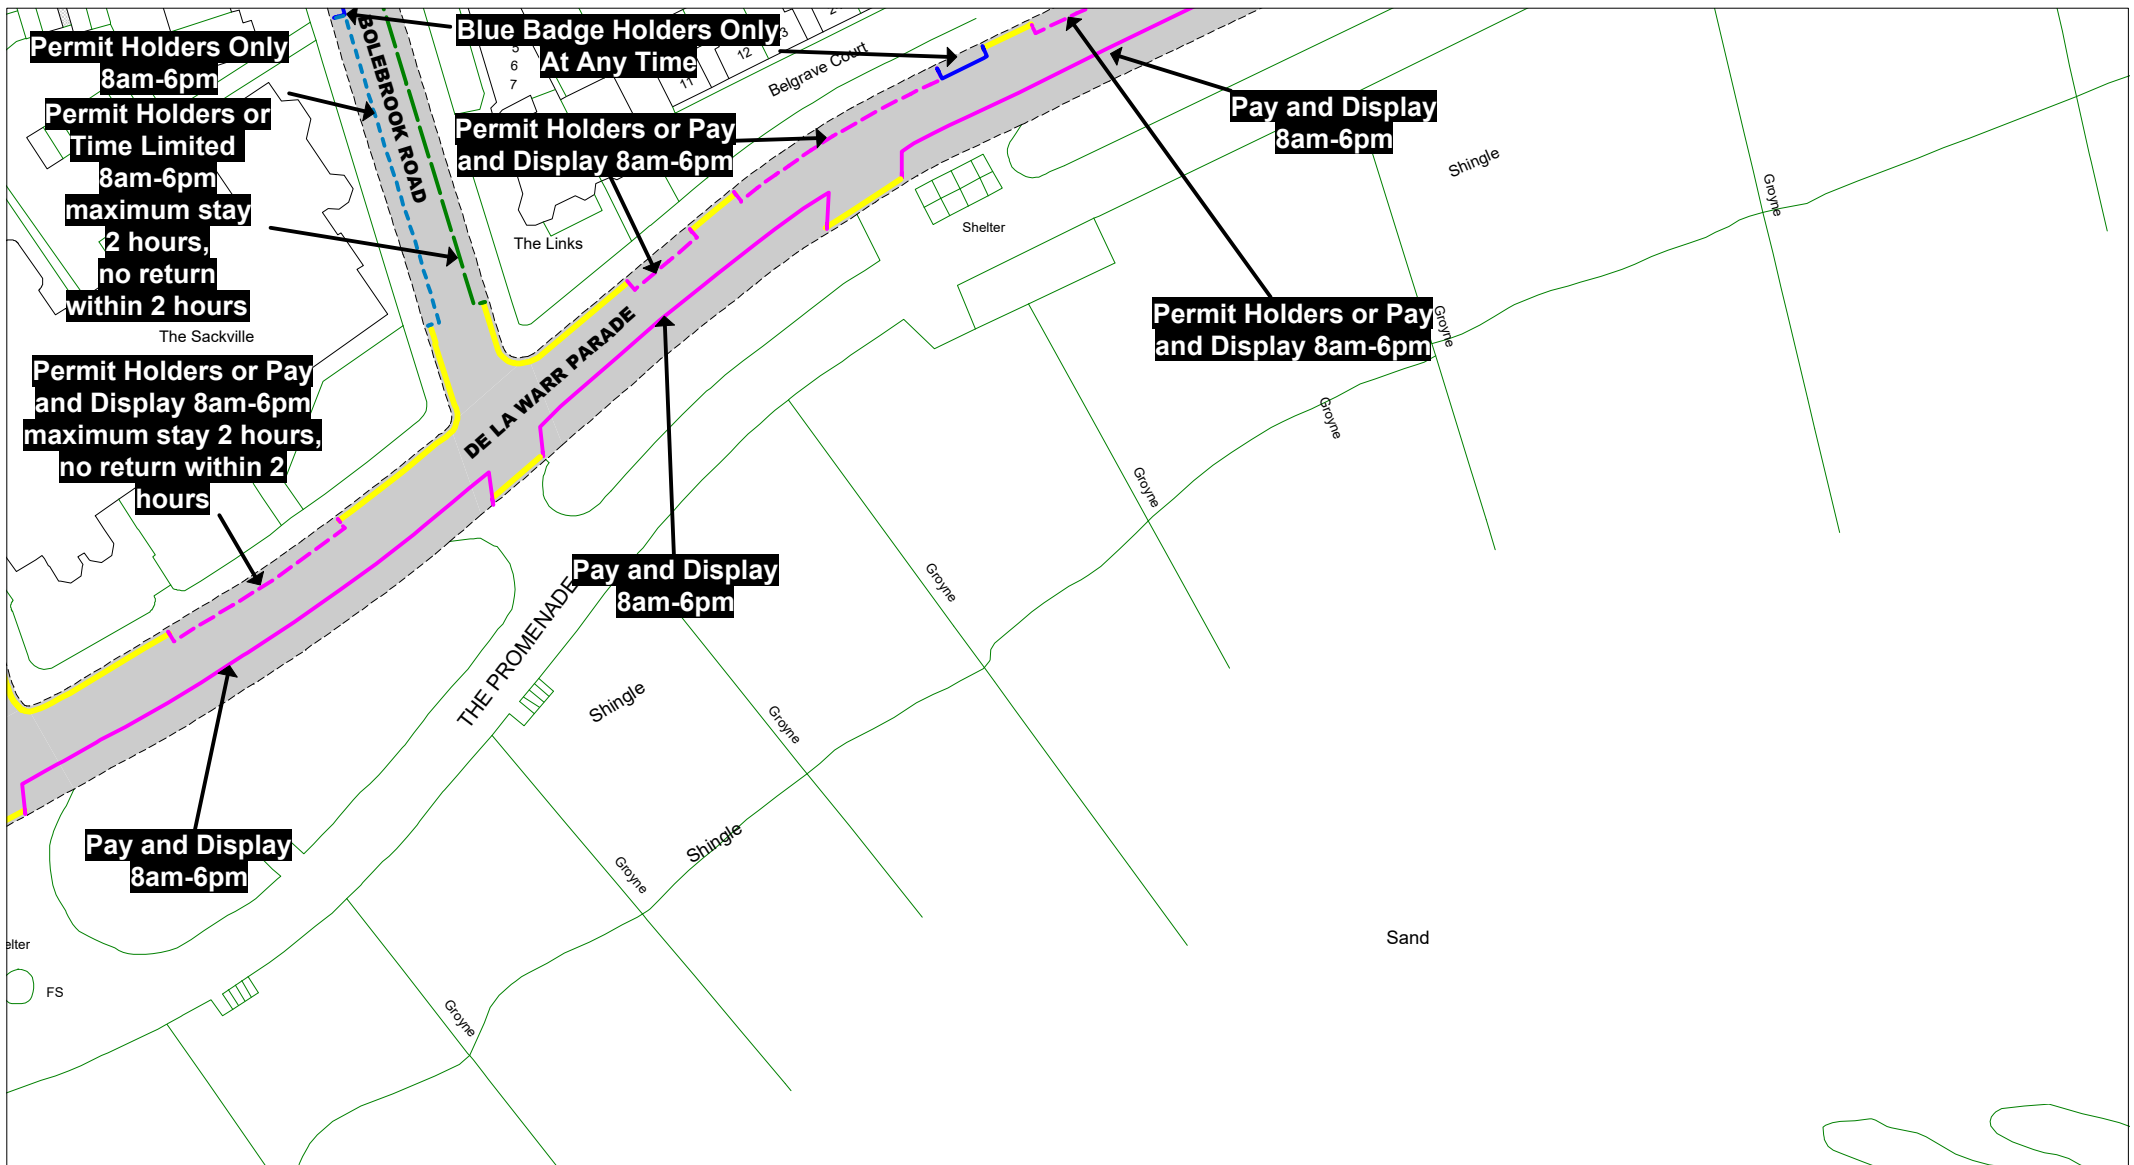

© Crown copyright. All rights reserved
East Sussex County Council
Licence No. AC0000808855 2024

The East Sussex (Rother District)
(Parking Places, Waiting,
No Stopping and
Loading Restrictions)
Traffic Regulation Order 2020
Amendment No. 2 Order 2024

Bexhill - Central

Key to TRO Restriction Types

- No Waiting at Any Time
- No Waiting
- No Loading at Any Time
- No Loading
- Pay and Display
- Permit Holders or Time Limited
- Permit Holder Only Parking Area
- Disabled Badge Holders Only
- Loading/ Unloading Only
- Taxi Only

Bus Stop/ Taxi Clearway

Key to Non TRO Items

- Pedestrian Crossing (controlled area)
- Pedestrian Crossing Point
- Bus Stop/ Stand Clearway

Key to Labels

ABCD Permanent TRO restriction

ABCD Non TRO item

Adjacent Map Tile

ME226
MF225

SCALE	1 : 1000
DATE	28/10/2024

Tile Ref: MF226
Revision: 2024