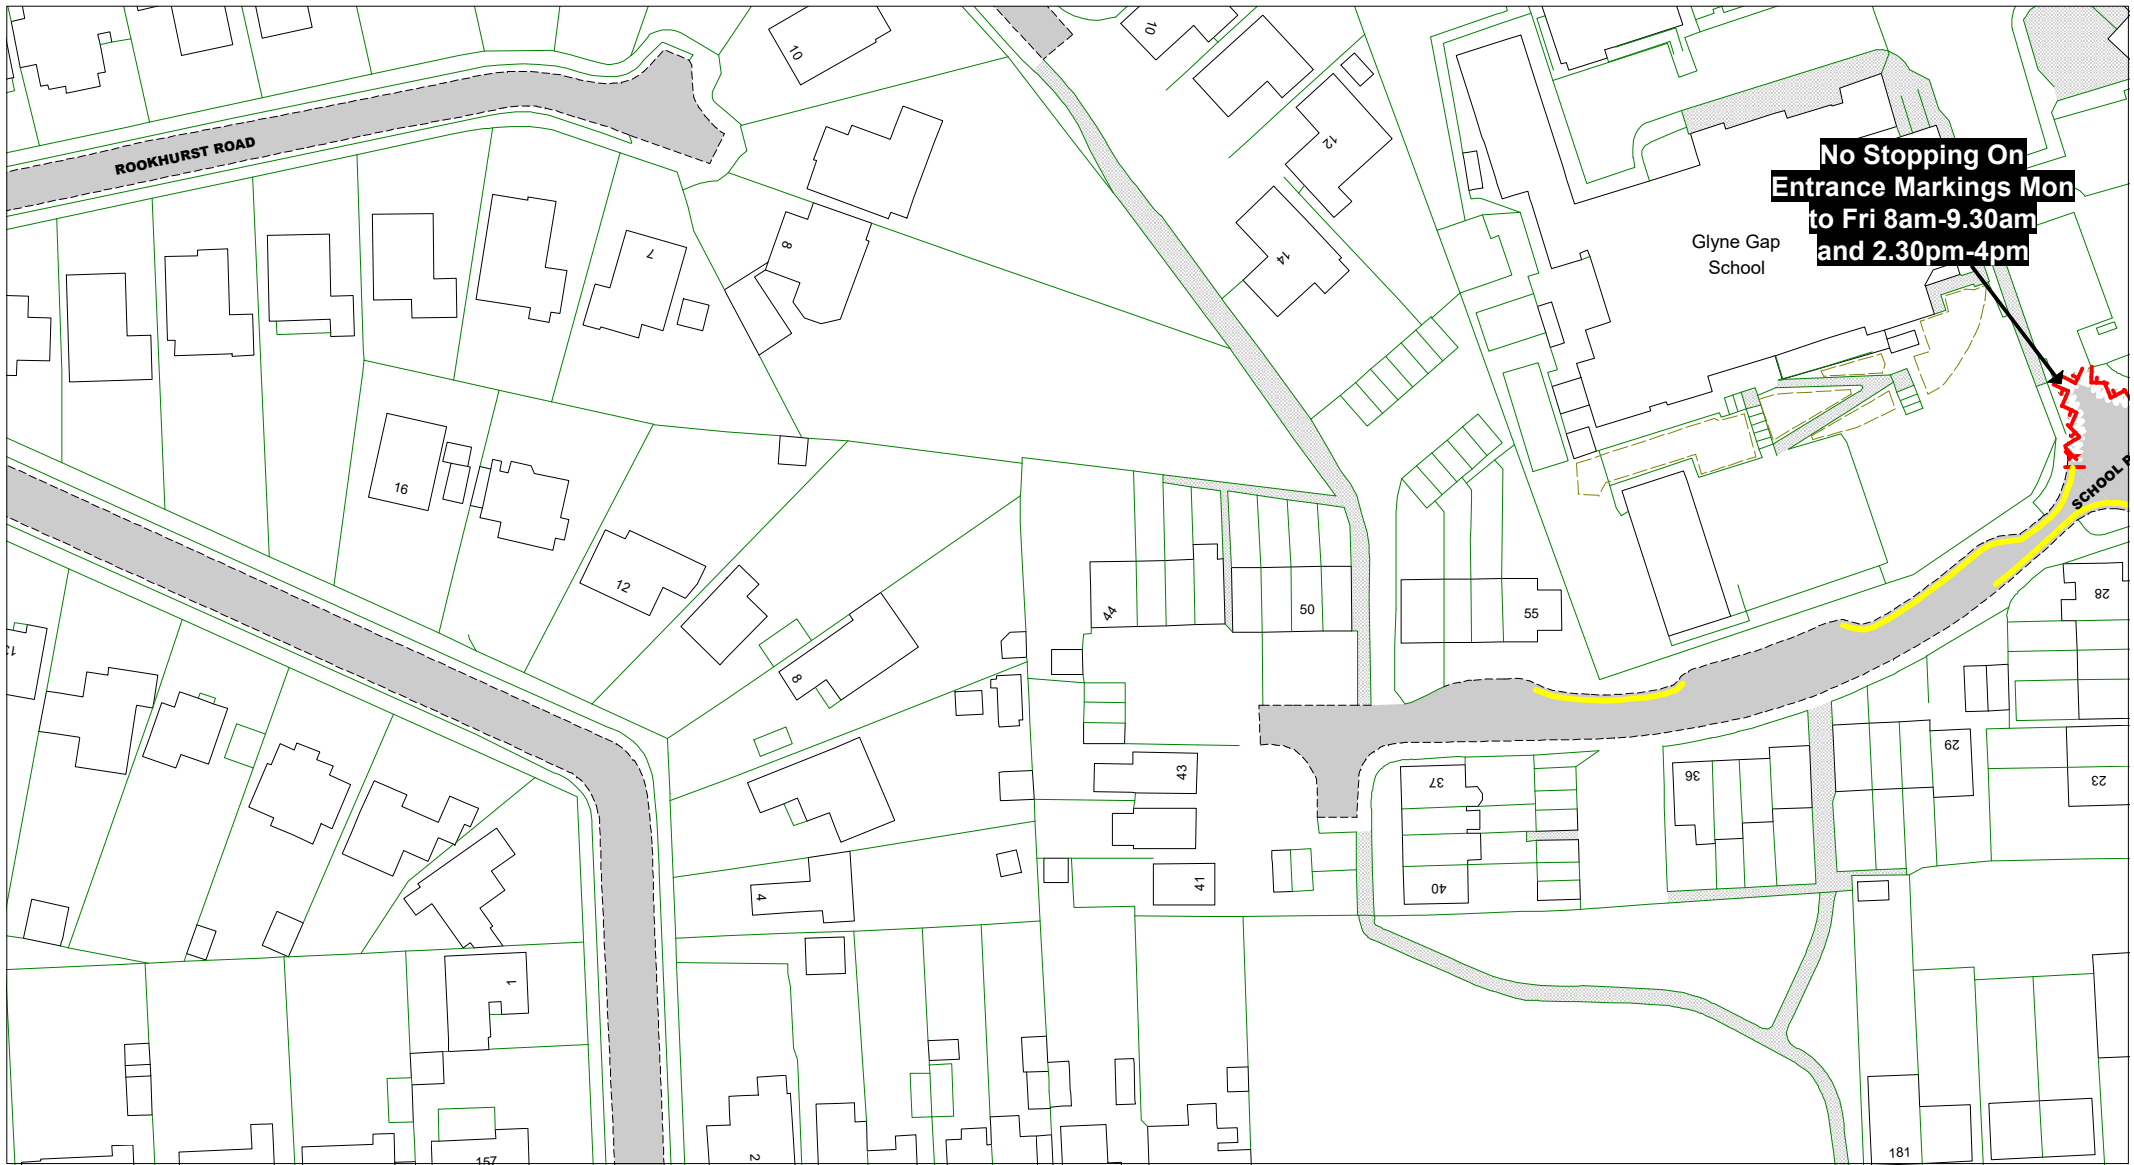

© Crown copyright. All rights reserved
East Sussex County Council
Licence No. AC0000808855 2024

The East Sussex (Rother District)
(Parking Places, Waiting,
No Stopping and
Loading Restrictions)
Traffic Regulation Order 2020
Amendment No. 2 Order 2024

Bexhill - Outer

Key to TRO Restriction Types

- No Waiting at Any Time
- No Waiting
- No Loading at Any Time
- No Loading
- Pay and Display
- Permit Holders or Time Limited
- Permit Holder Only Parking Area
- Disabled Badge Holders Only
- Loading/ Unloading Only
- Taxi Only

Bus Stop/ Taxi Clearway

Key to Non TRO Items

- Pedestrian Crossing (controlled area)
- Pedestrian Crossing Point
- Bus Stop/ Stand Clearway

Key to Labels

ABCD Permanent TRO restriction

ABCD Non TRO item

Adjacent Map Tile

SCALE 1 : 1000

DATE 28/10/2024

Tile Ref: LZ230