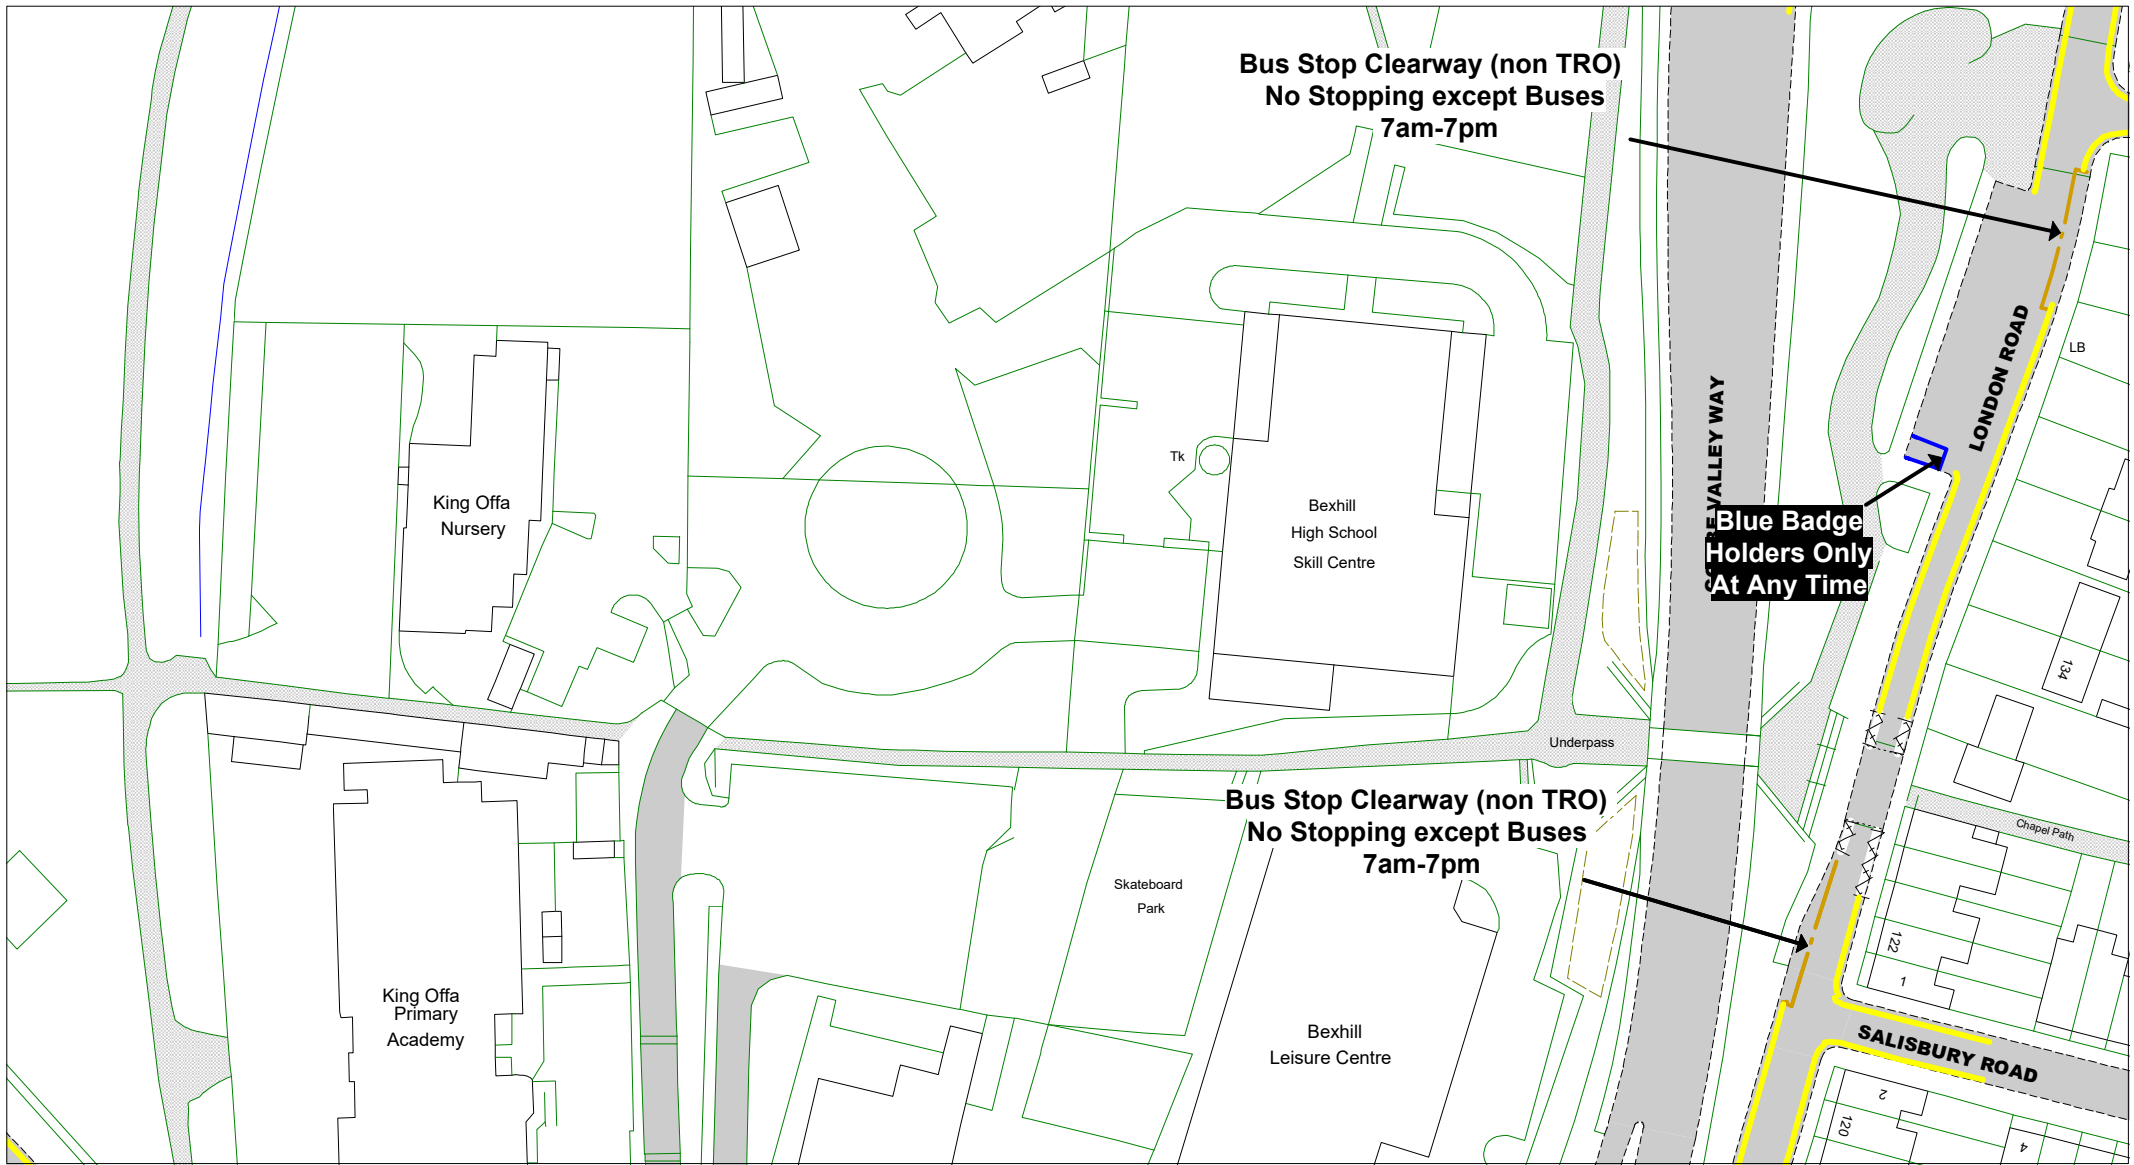

© Crown copyright. All rights reserved
East Sussex County Council
Licence No. AC0000808855 2024

The East Sussex (Rother District)
(Parking Places, Waiting,
No Stopping and
Loading Restrictions)
Traffic Regulation Order 2020
Amendment No. 2 Order 2024

Bexhill - Outer

Key to TRO Restriction Types

- No Waiting at Any Time
- No Waiting
- No Loading at Any Time
- No Loading
- Pay and Display
- Permit Holders or Time Limited
- Permit Holder Only Parking Area
- Disabled Badge Holders Only
- Loading/ Unloading Only
- Taxi Only

Bus Stop/ Taxi Clearway

Key to Non TRO Items

- Pedestrian Crossing (controlled area)
- Pedestrian Crossing Point
- Bus Stop/ Stand Clearway

Key to Labels

Permanent TRO restriction

Non TRO item

Adjacent Map Tile

SCALE	1 : 1000
DATE	28/10/2024

Tile Ref: LZ222
Revision: 2024