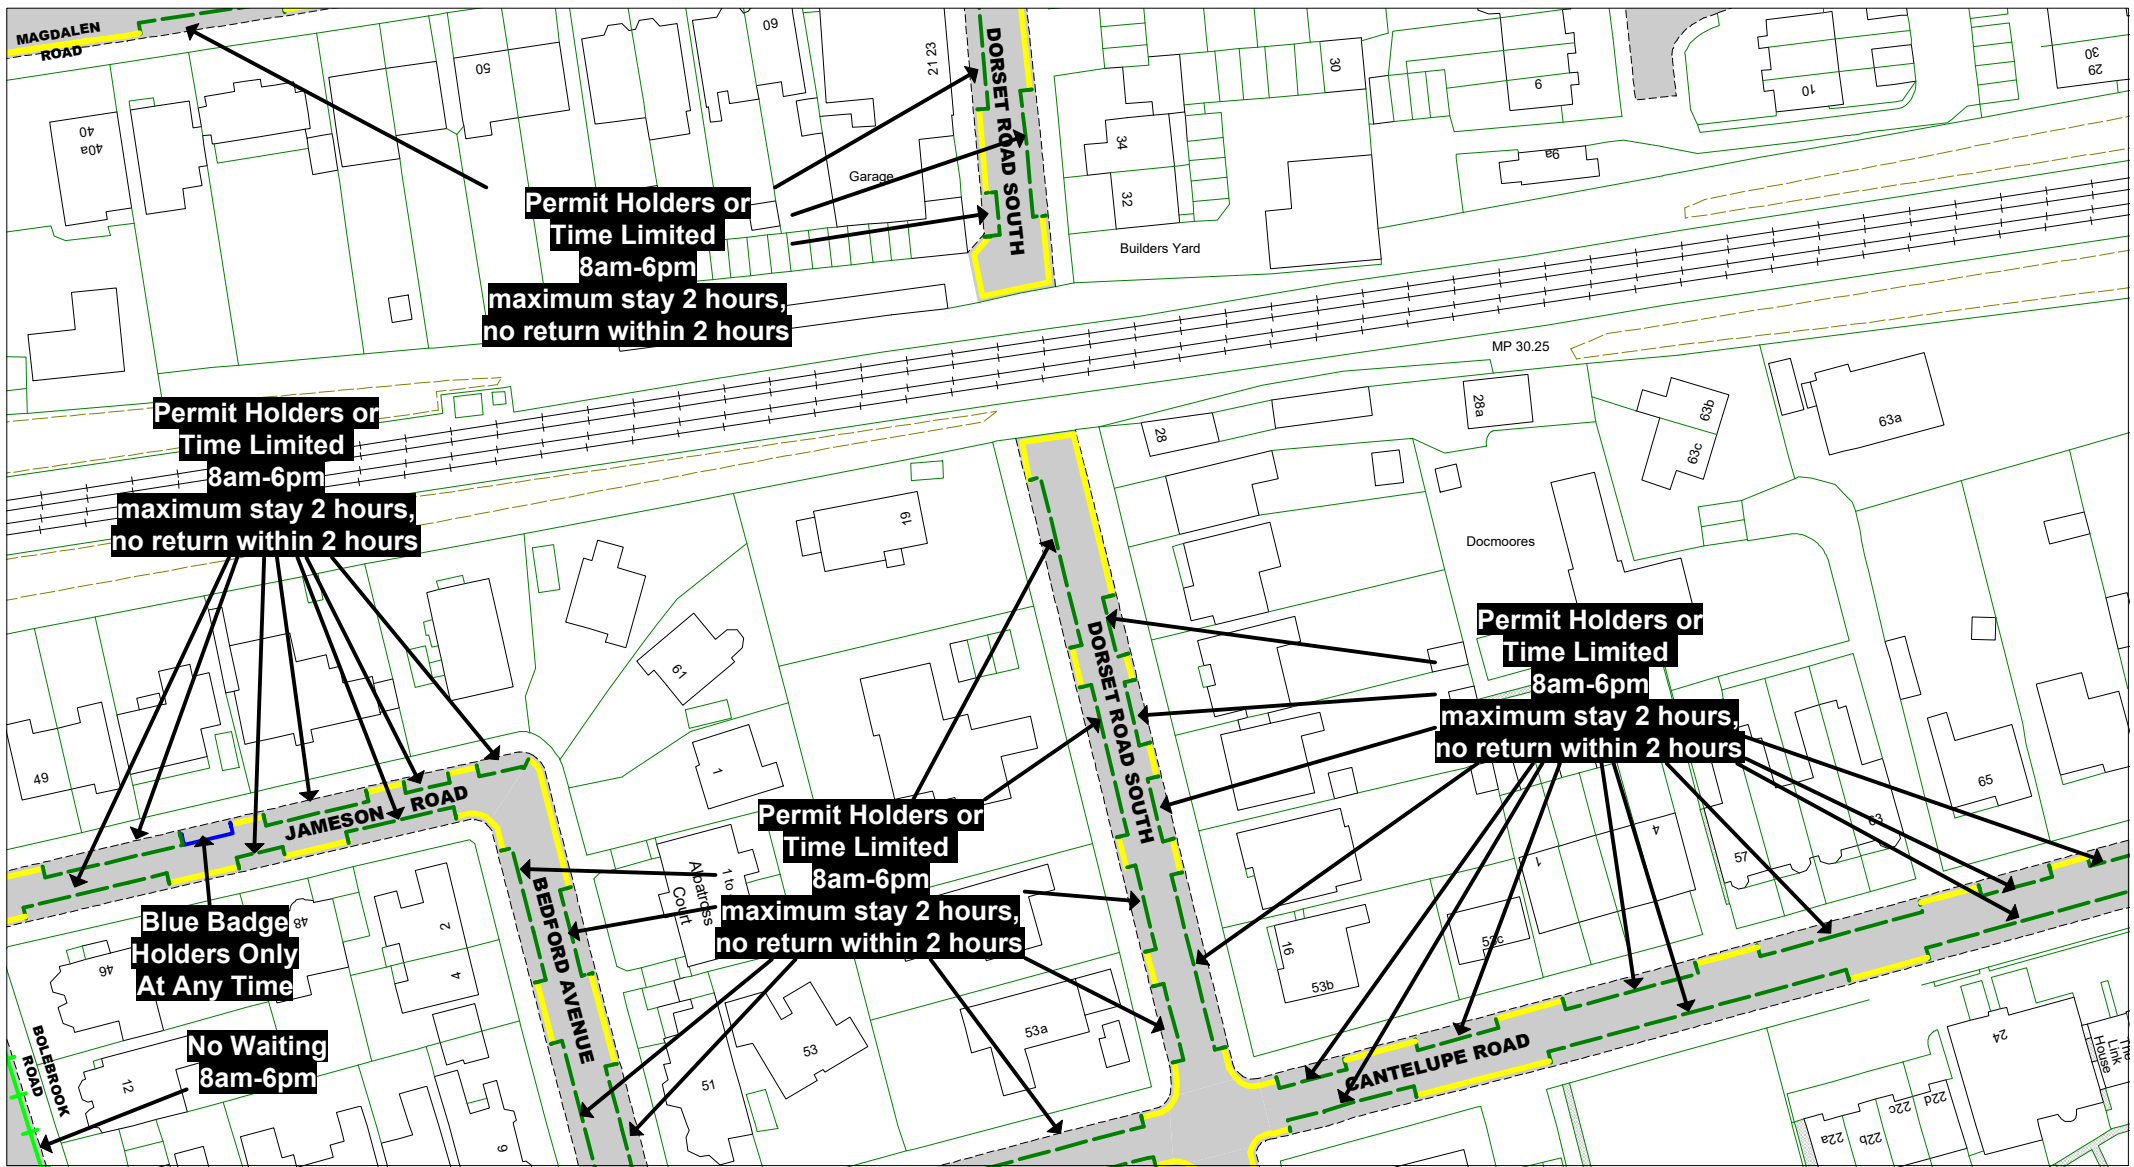

© Crown copyright. All rights reserved
East Sussex County Council
Licence No. AC0000808855 2024

East Sussex
County Council

The East Sussex (Rother District)
(Parking Places, Waiting,
No Stopping and
Loading Restrictions)
Traffic Regulation Order 2020
Amendment No. 2 Order 2024

Bexhill - Central

Key to TRO Restriction Types

- No Waiting at Any Time
- No Waiting
- No Loading at Any Time
- No Loading
- Pay and Display
- Permit Holders or Time Limited
- Permit Holder Only Parking Area
- Disabled Badge Holders Only
- Loading/ Unloading Only
- Taxi Only

Bus Stop/ Taxi Clearway

Key to Non TRO Items

- Pedestrian Crossing (controlled area)
- Pedestrian Crossing Point
- Bus Stop/ Stand Clearway

Key to Labels

ABCD Permanent TRO restriction

ABCD Non TRO item

Adjacent Map Tile

- **MC226**
- **MD225**
- **MD227**
- **ME226**

SCALE	1 : 1000
DATE	28/10/2024

Tile Ref: MD226
Revision: 2024