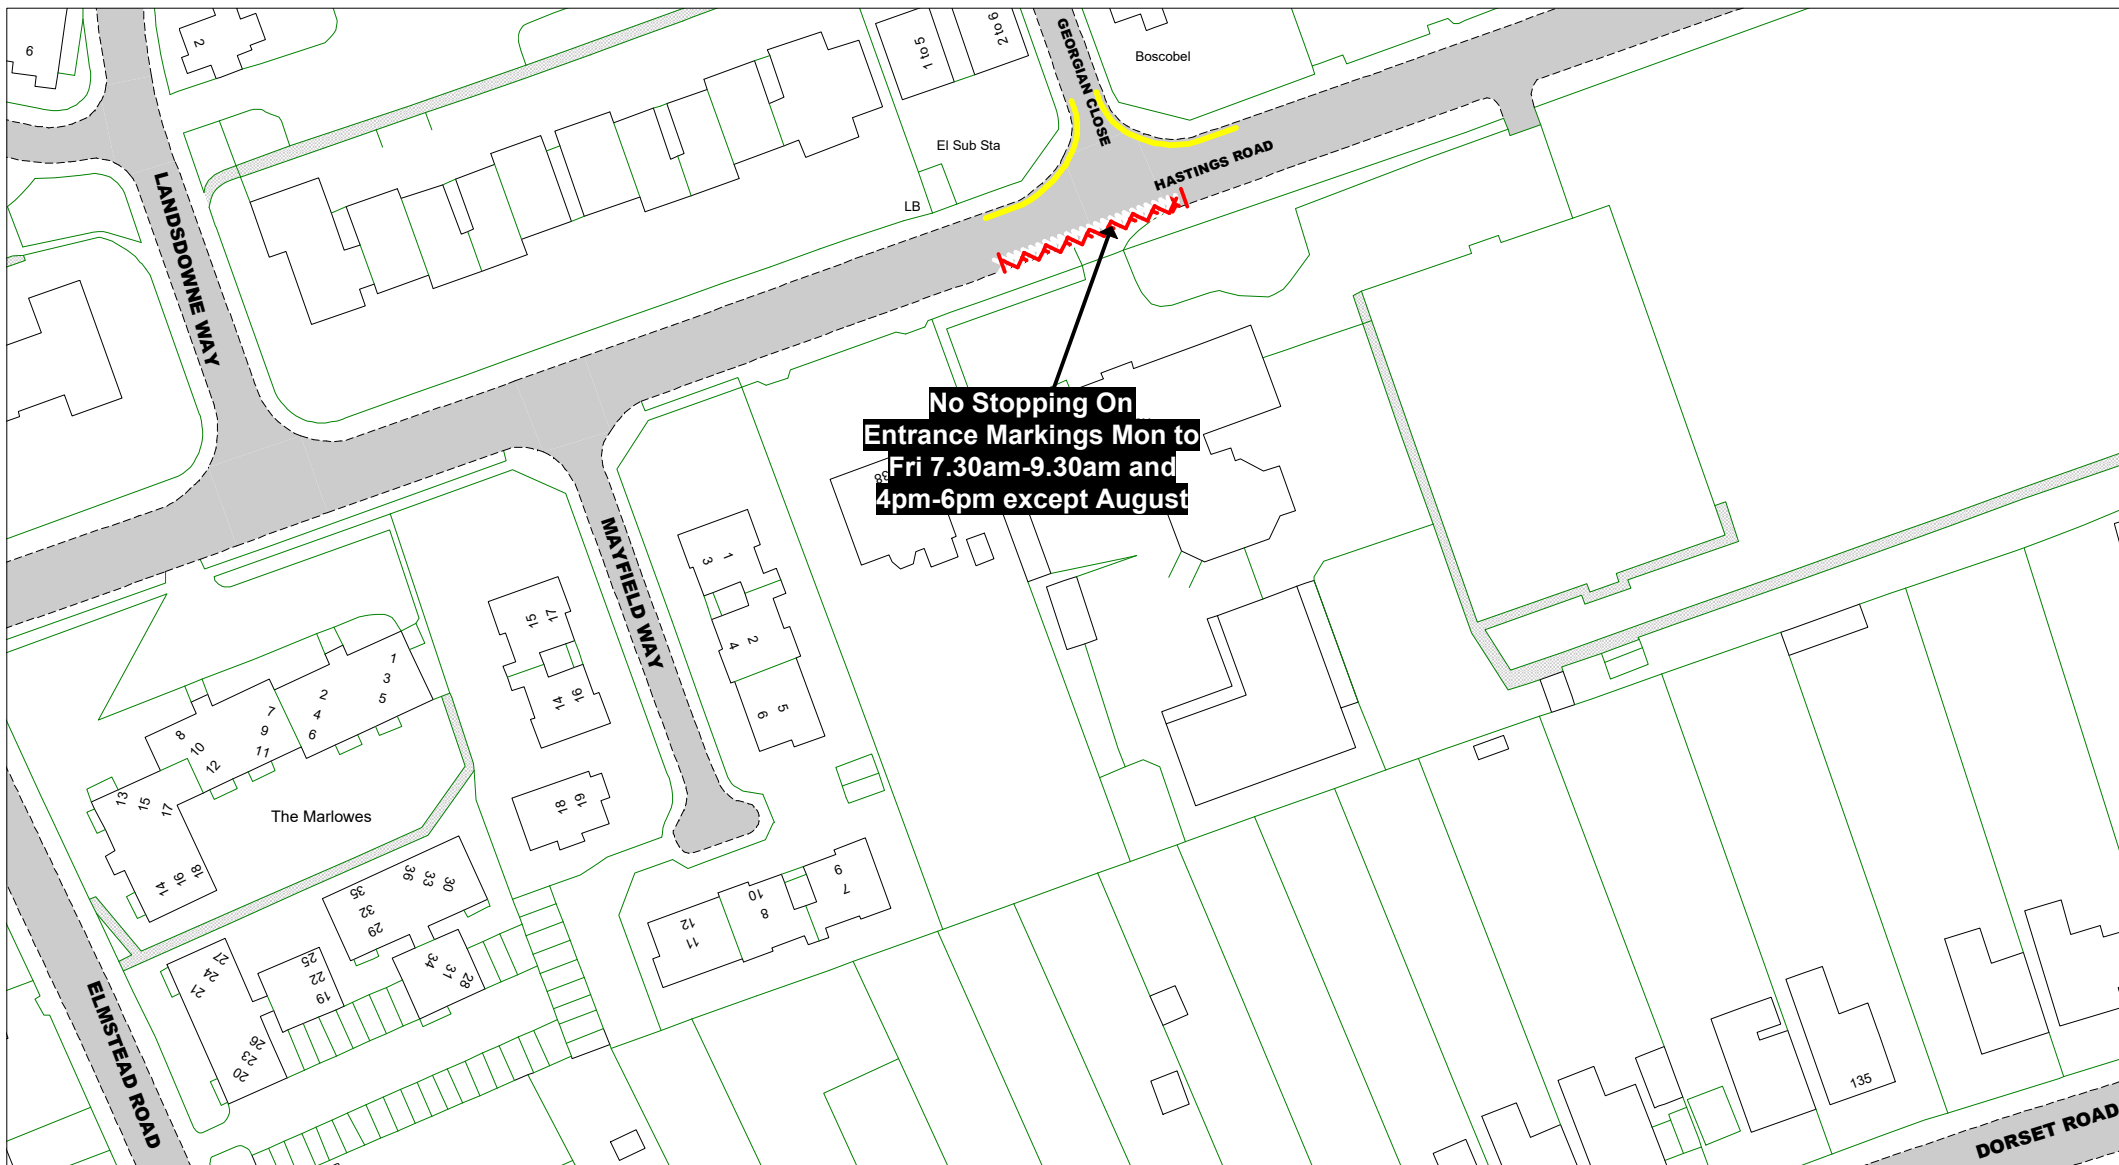

© Crown copyright. All rights reserved
East Sussex County Council
Licence No. AC0000808855 2024

The East Sussex (Rother District)
(Parking Places, Waiting,
No Stopping and
Loading Restrictions)
Traffic Regulation Order 2020
Amendment No. 2 Order 2024

Bexhill - Outer

Key to TRO Restriction Types

- No Waiting at Any Time
- No Waiting
- No Loading at Any Time
- No Loading
- Pay and Display
- Permit Holders or Time Limited
- Permit Holder Only Parking Area
- Disabled Badge Holders Only
- Loading/ Unloading Only
- Taxi Only

Bus Stop/ Taxi Clearway

Key to Non TRO Items

- Pedestrian Crossing (controlled area)
- Pedestrian Crossing Point
- Bus Stop/ Stand Clearway

Key to Labels

ABCD Permanent TRO restriction

ABCD Non TRO item

Adjacent Map Tile

SCALE	1 : 1000
DATE	28/10/2024

Tile Ref: LY227
Revision: 2024