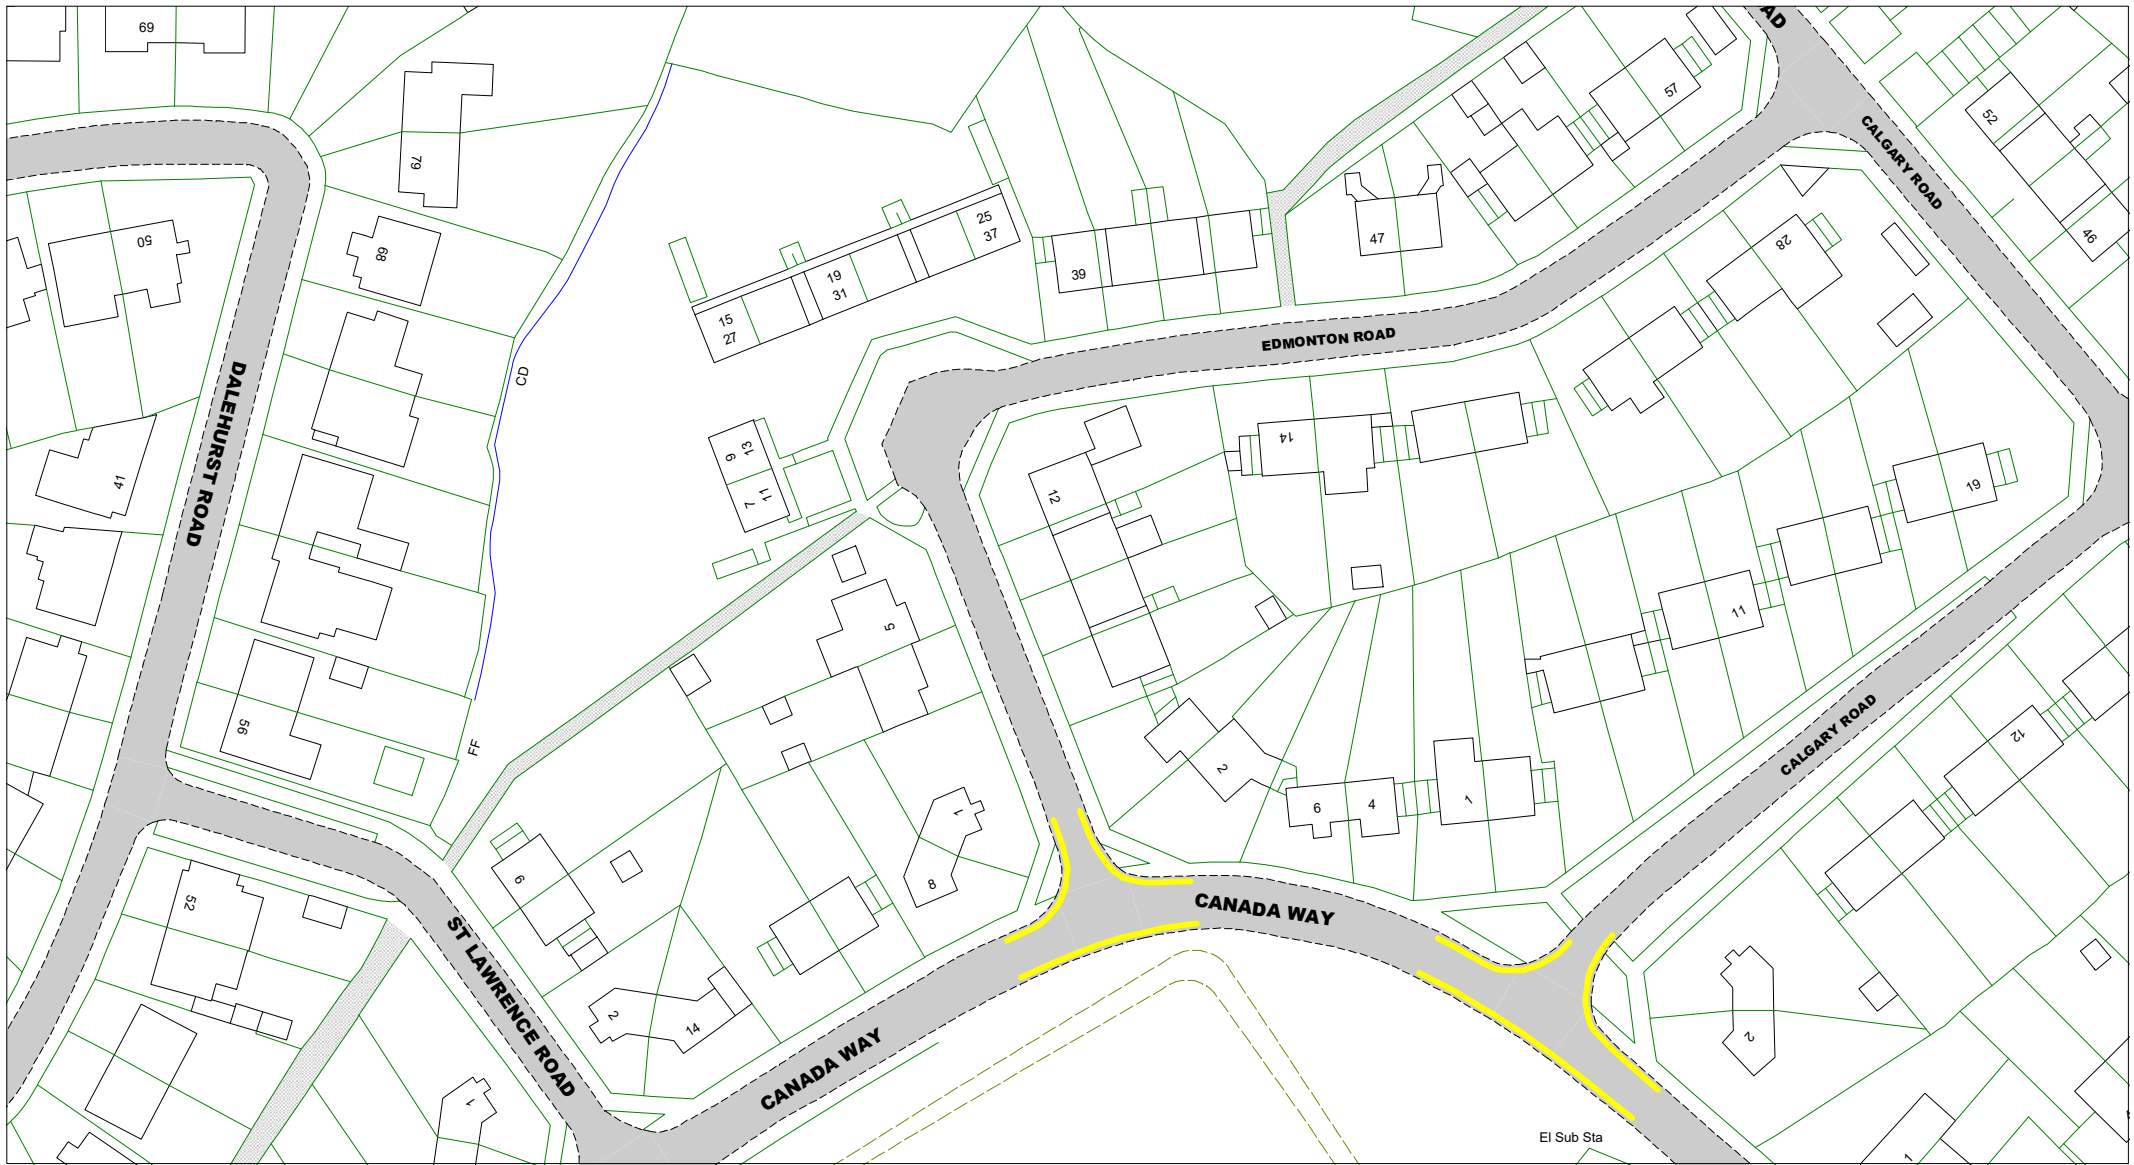

© Crown copyright. All rights reserved
East Sussex County Council
Licence No. AC0000808855 2024

The East Sussex (Rother District)
(Parking Places, Waiting,
No Stopping and
Loading Restrictions)
Traffic Regulation Order 2020
Amendment No. 2 Order 2024

Bexhill - Outer

Key to TRO Restriction Types

- No Waiting at Any Time
- No Waiting
- No Loading at Any Time
- No Loading
- Pay and Display
- Permit Holders or Time Limited
- Permit Holder Only Parking Area
- Disabled Badge Holders Only
- Loading/ Unloading Only
- Taxi Only

Bus Stop/ Taxi Clearway

Key to Non TRO Items

- Pedestrian Crossing (controlled area)
- Pedestrian Crossing Point
- Bus Stop/ Stand Clearway

Key to Labels

ABCD Permanent TRO restriction

ABCD Non TRO item

Adjacent Map Tile

LS222

LT223

LU222

SCALE 1 : 1000

DATE 28/10/2024

Tile Ref: LT222

El Sub Sta