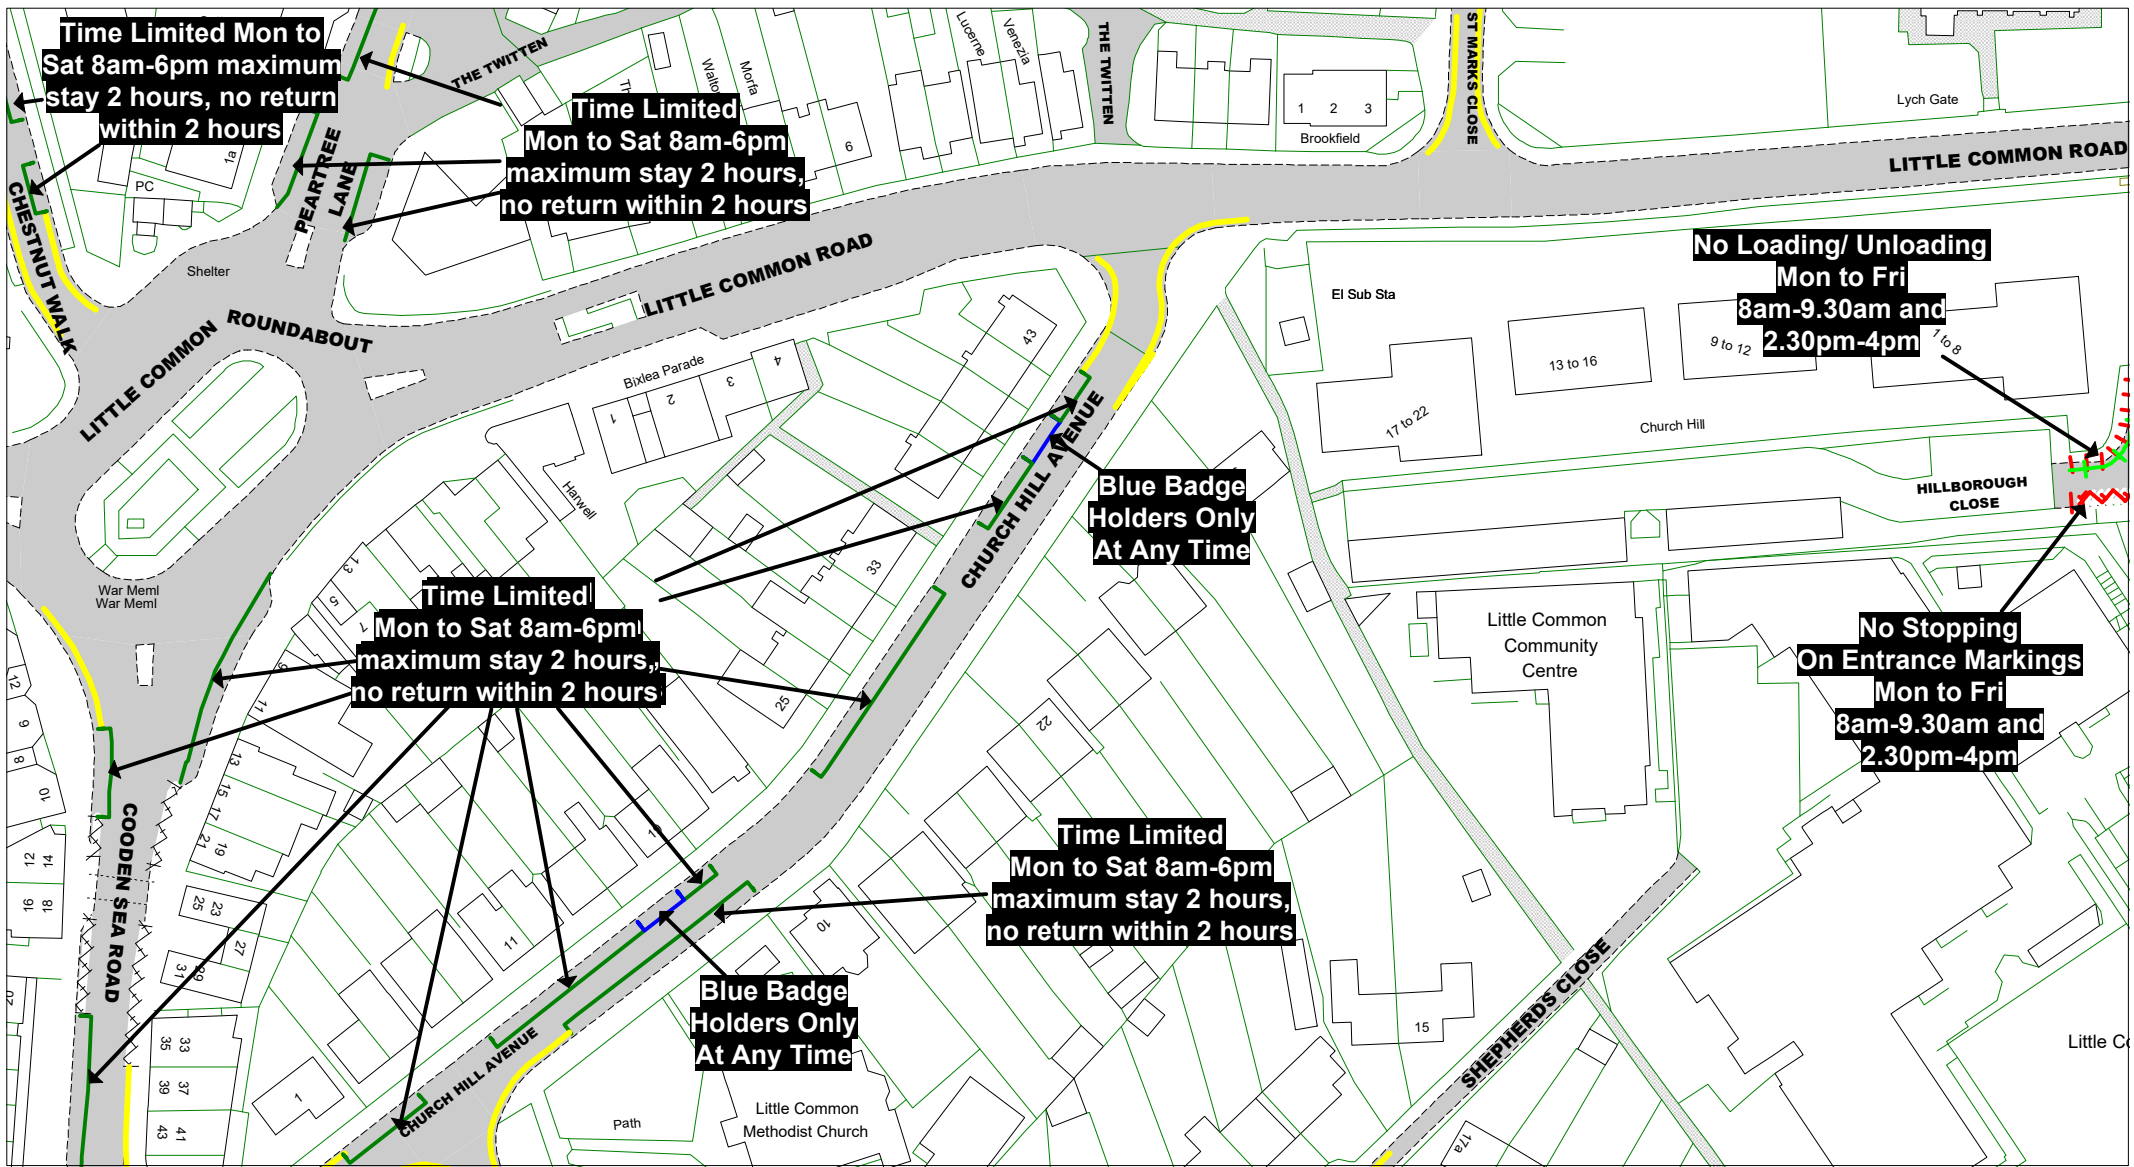

© Crown copyright. All rights reserved
East Sussex County Council
Licence No. AC0000808855 2024

East Sussex
County Council

The East Sussex (Rother District)
(Parking Places, Waiting,
No Stopping and
Loading Restrictions)
Traffic Regulation Order 2020
Amendment No. 2 Order 2024

Bexhill - Outer

Key to TRO Restriction Types

- No Waiting at Any Time
- No Waiting
- No Loading at Any Time
- No Loading
- Pay and Display
- Permit Holders or Time Limited
- Permit Holder Only Parking Area
- Disabled Badge Holders Only
- Loading/ Unloading Only
- Taxi Only

Bus Stop/ Taxi Clearway

Key to Non TRO Items

- Pedestrian Crossing (controlled area)
- Pedestrian Crossing Point
- Bus Stop/ Stand Clearway

Key to Labels

ABCD Permanent TRO restriction

ABCD Non TRO item

Adjacent Map Tile

- **MA214**
- **MB213**
- **MB215**
- **MC214**

SCALE 1 : 1000
DATE 28/10/2024

Tile Ref: MB214
Revision: 2024