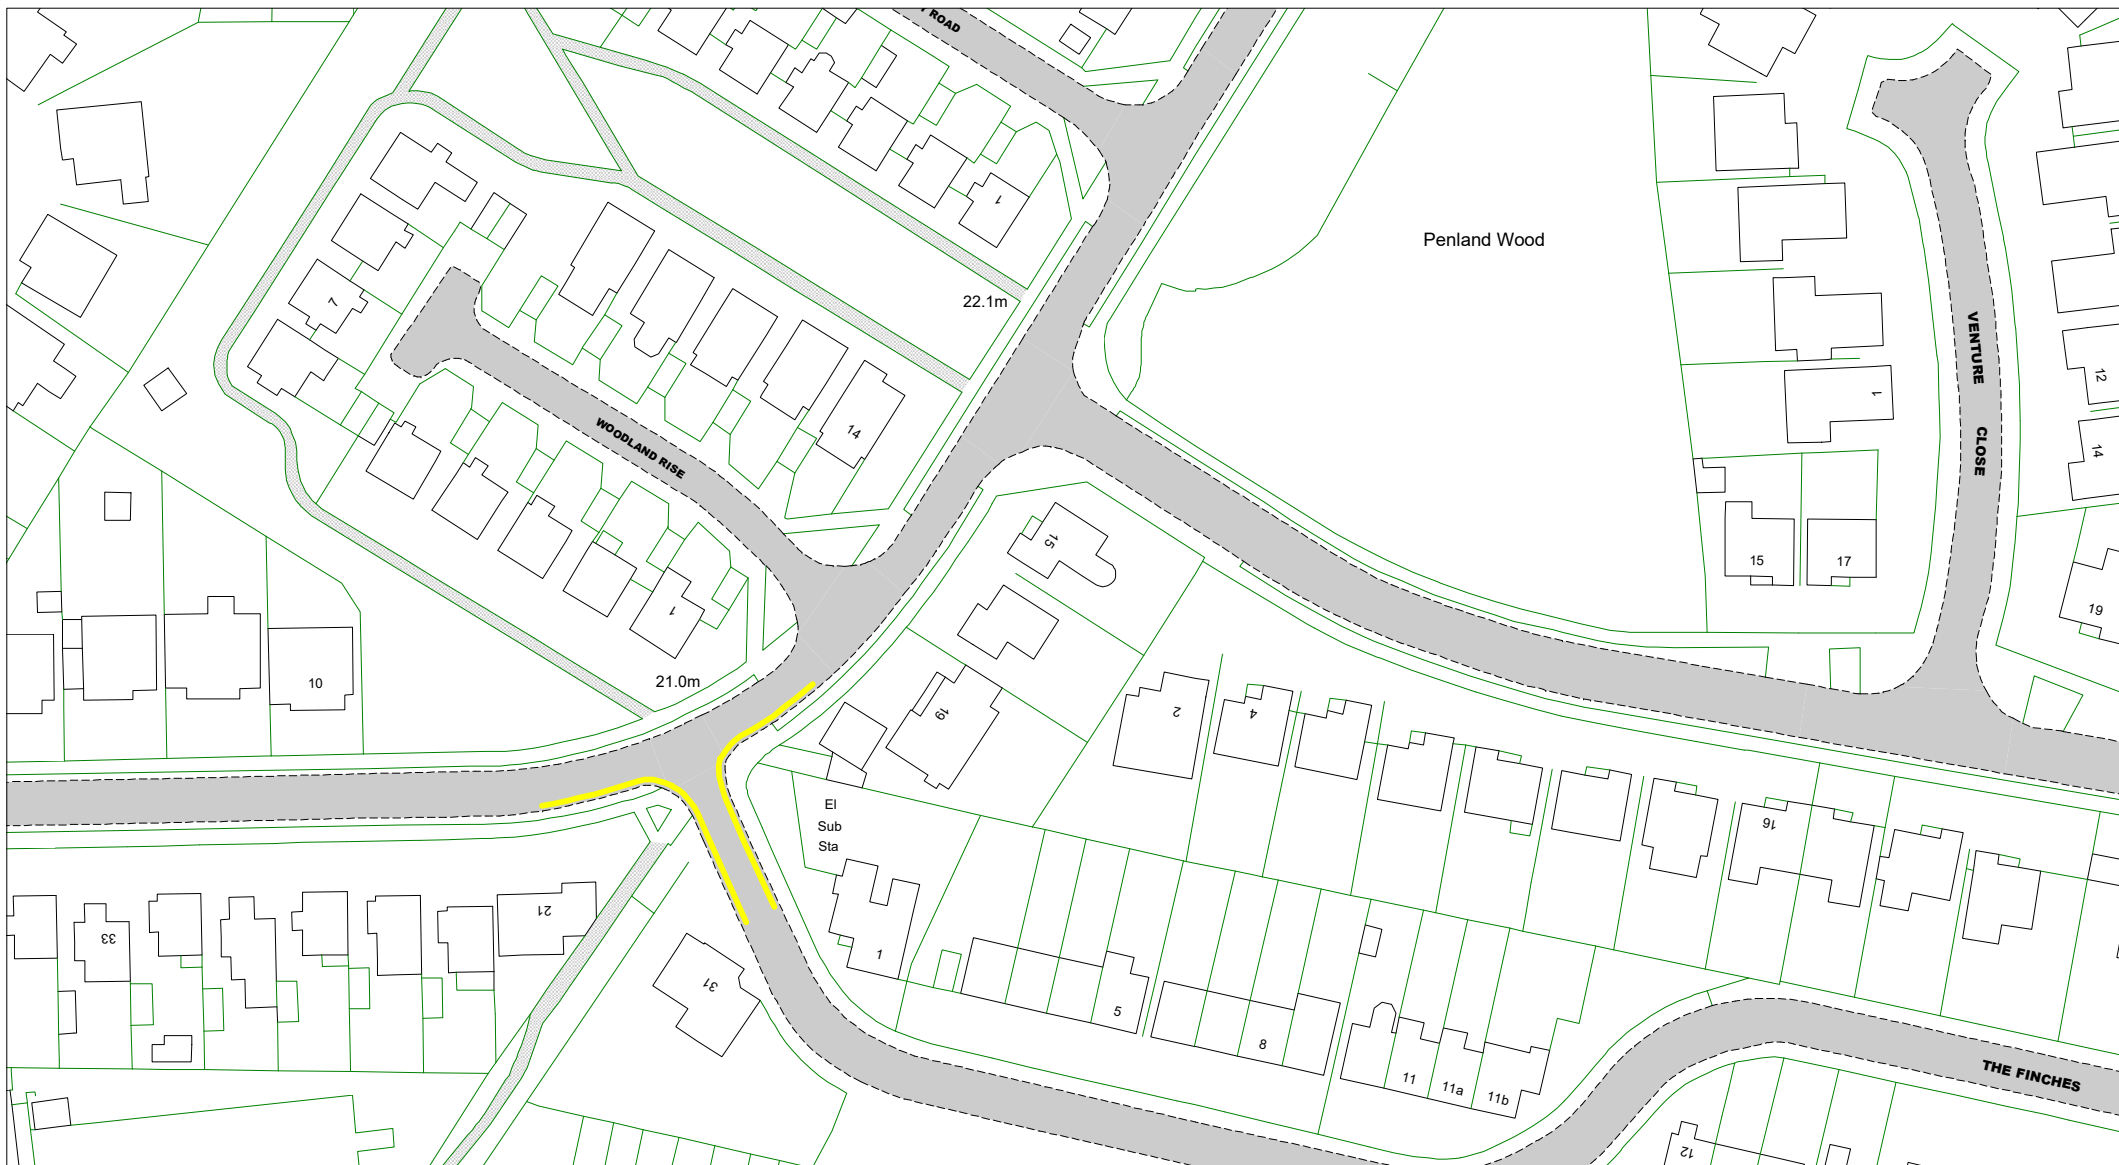

© Crown copyright. All rights reserved
East Sussex County Council
Licence No. AC0000808855 2024

The East Sussex (Rother District)
(Parking Places, Waiting,
No Stopping and
Loading Restrictions)
Traffic Regulation Order 2020
Amendment No. 2 Order 2024

Bexhill - Central

Key to TRO Restriction Types

- No Waiting at Any Time
- No Waiting
- No Loading at Any Time
- No Loading
- Pay and Display
- Permit Holders or Time Limited
- Permit Holder Only Parking Area
- Disabled Badge Holders Only
- Loading/ Unloading Only
- Taxi Only

Bus Stop/ Taxi Clearway

Key to Non TRO Items

- Pedestrian Crossing (controlled area)
- Pedestrian Crossing Point
- Bus Stop/ Stand Clearway

Key to Labels

- Permanent TRO restriction
- Non TRO item

Adjacent Map Tile

▲
◀

▼

SCALE	1 : 1000
DATE	28/10/2024
Tile Ref: MB228