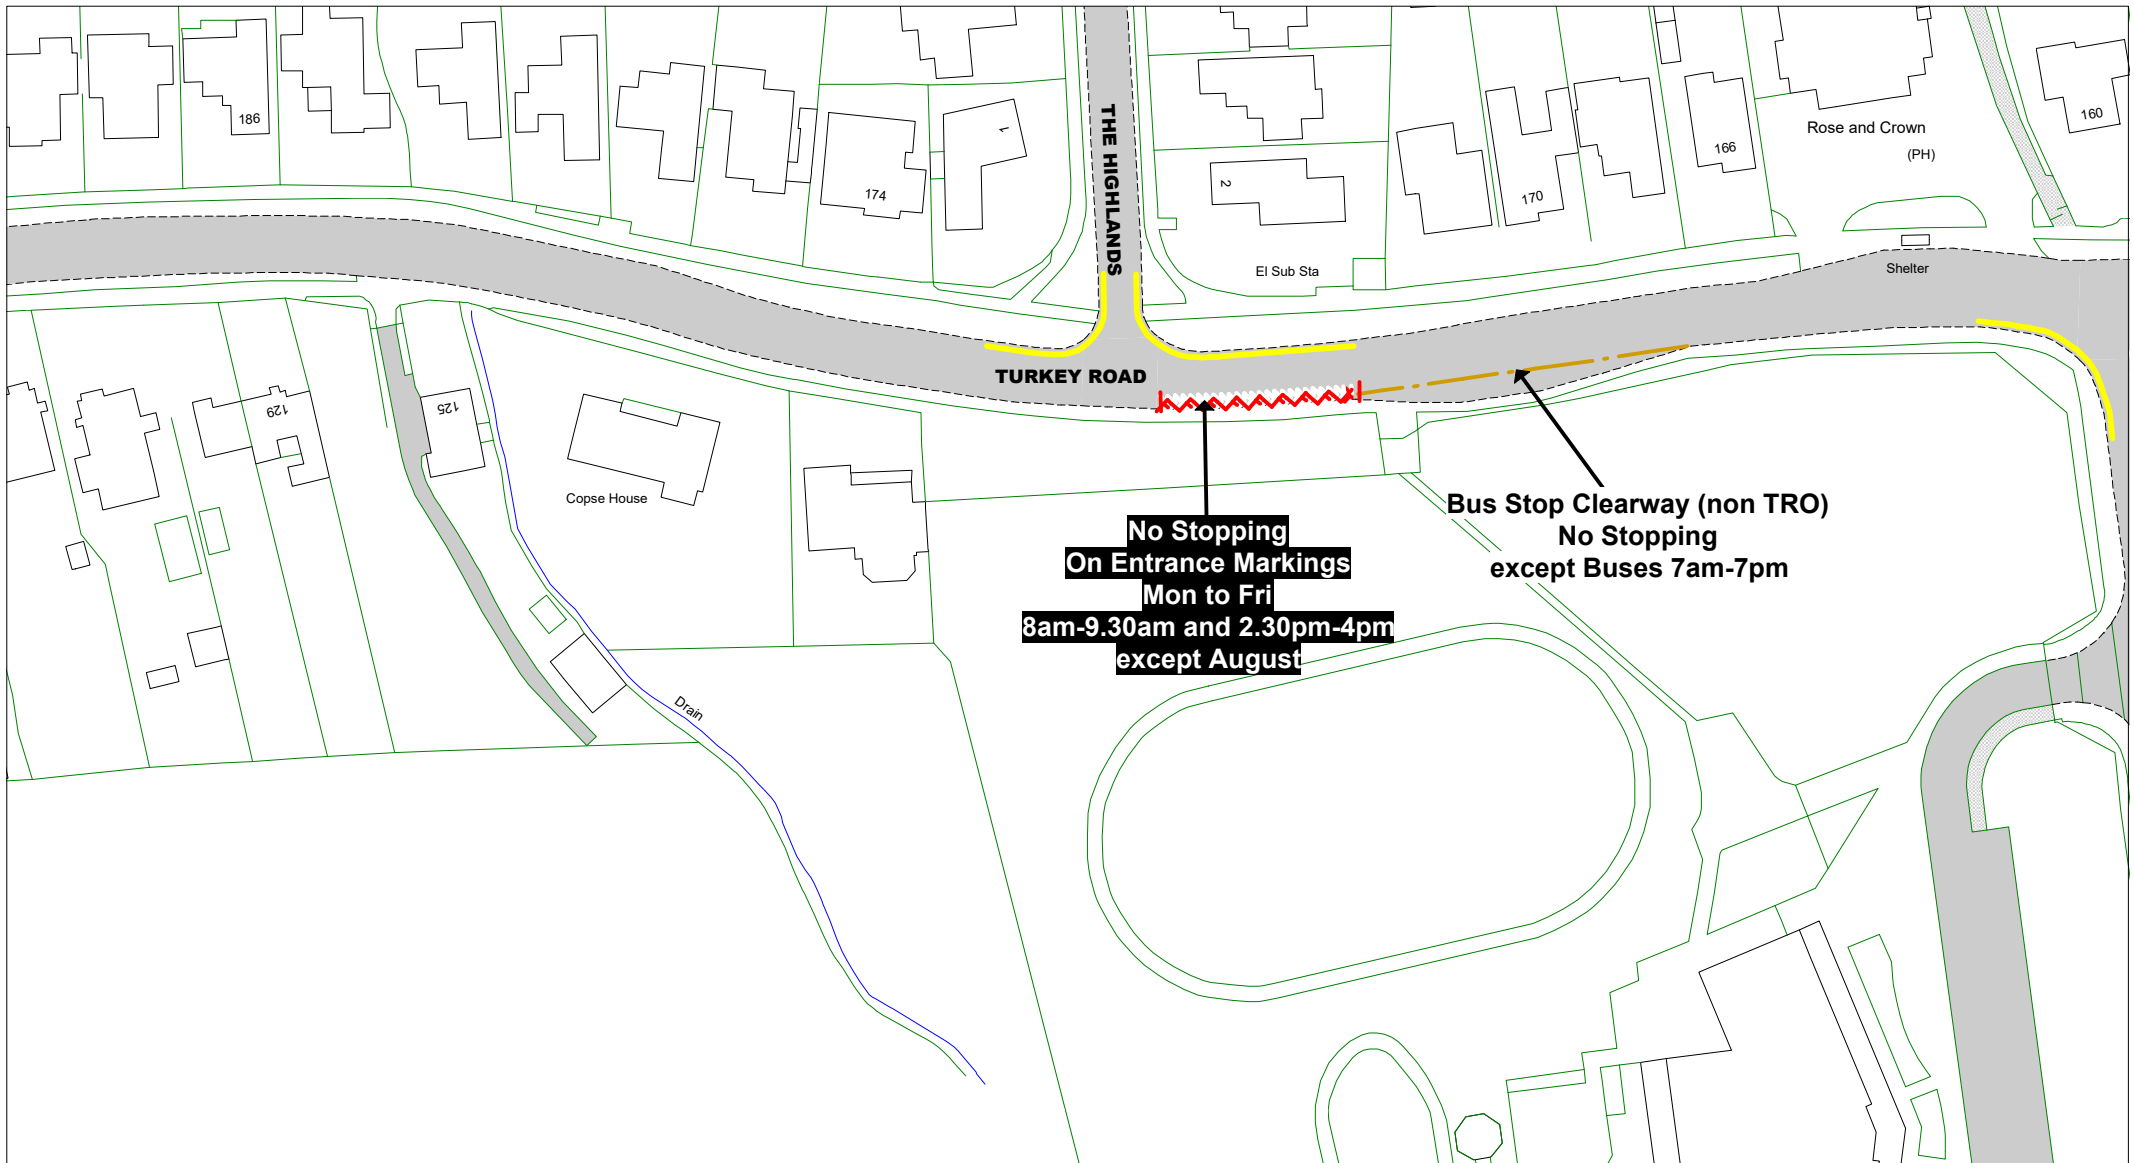

© Crown copyright. All rights reserved
East Sussex County Council
Licence No. AC0000808855 2024

The East Sussex (Rother District)
(Parking Places, Waiting,
No Stopping and
Loading Restrictions)
Traffic Regulation Order 2020
Amendment No. 2 Order 2024

Bexhill - Outer

Key to TRO Restriction Types

- No Waiting at Any Time
- No Waiting
- No Loading at Any Time
- No Loading
- Pay and Display
- Permit Holders or Time Limited
- Permit Holder Only Parking Area
- Disabled Badge Holders Only
- Loading/ Unloading Only
- Taxi Only

Bus Stop/ Taxi Clearway

Key to Non TRO Items

- Pedestrian Crossing (controlled area)
- Pedestrian Crossing Point
- Bus Stop/ Stand Clearway

Key to Labels

ABCD Permanent TRO restriction

ABCD Non TRO item

Adjacent Map Tile

▲

◀

LS220 ▶

▼

SCALE 1 : 1000
DATE 28/10/2024

Tile Ref: LS219
Revision: 2024