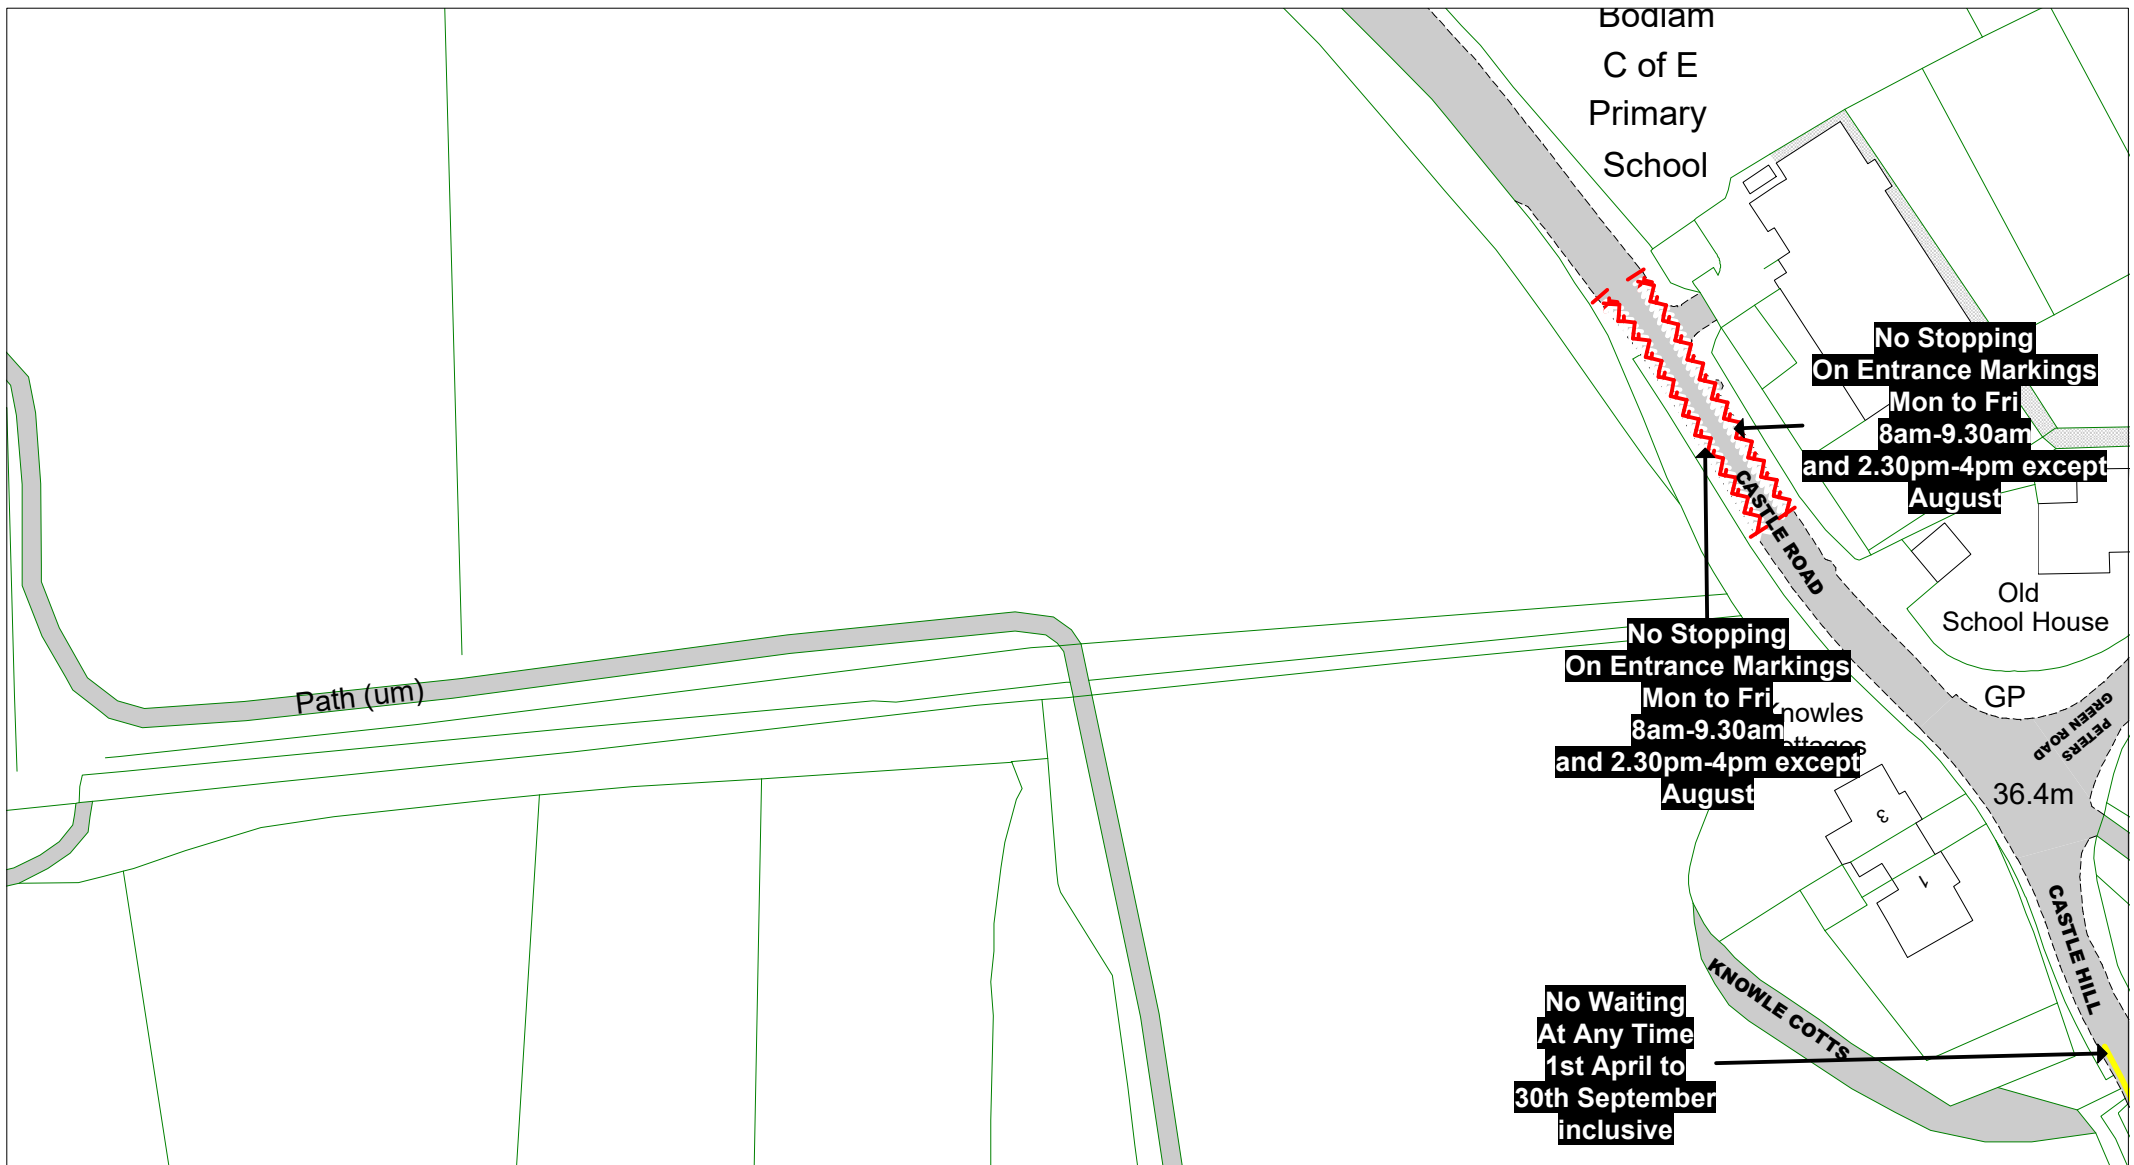

© Crown copyright. All rights reserved
East Sussex County Council
Licence No. AC0000808855 2024

The East Sussex (Rother District)
(Parking Places, Waiting,
No Stopping and
Loading Restrictions)
Traffic Regulation Order 2020
Amendment No. 2 Order 2024

Bodiam

Key to TRO Restriction Types

- No Waiting at Any Time
- No Waiting
- No Loading at Any Time
- No Loading
- Pay and Display
- Permit Holders or Time Limited
- Permit Holder Only Parking Area
- Disabled Badge Holders Only
- Loading/ Unloading Only
- Taxi Only

Bus Stop/ Taxi Clearway

Key to Non TRO Items

- Pedestrian Crossing (controlled area)
- Pedestrian Crossing Point
- Bus Stop/ Stand Clearway

Key to Labels

ABCD Permanent TRO restriction

ABCD Non TRO item

Adjacent Map Tile

HO238

SCALE 1 : 1000
DATE 28/10/2024

Tile Ref: HO237
Revision: 2024