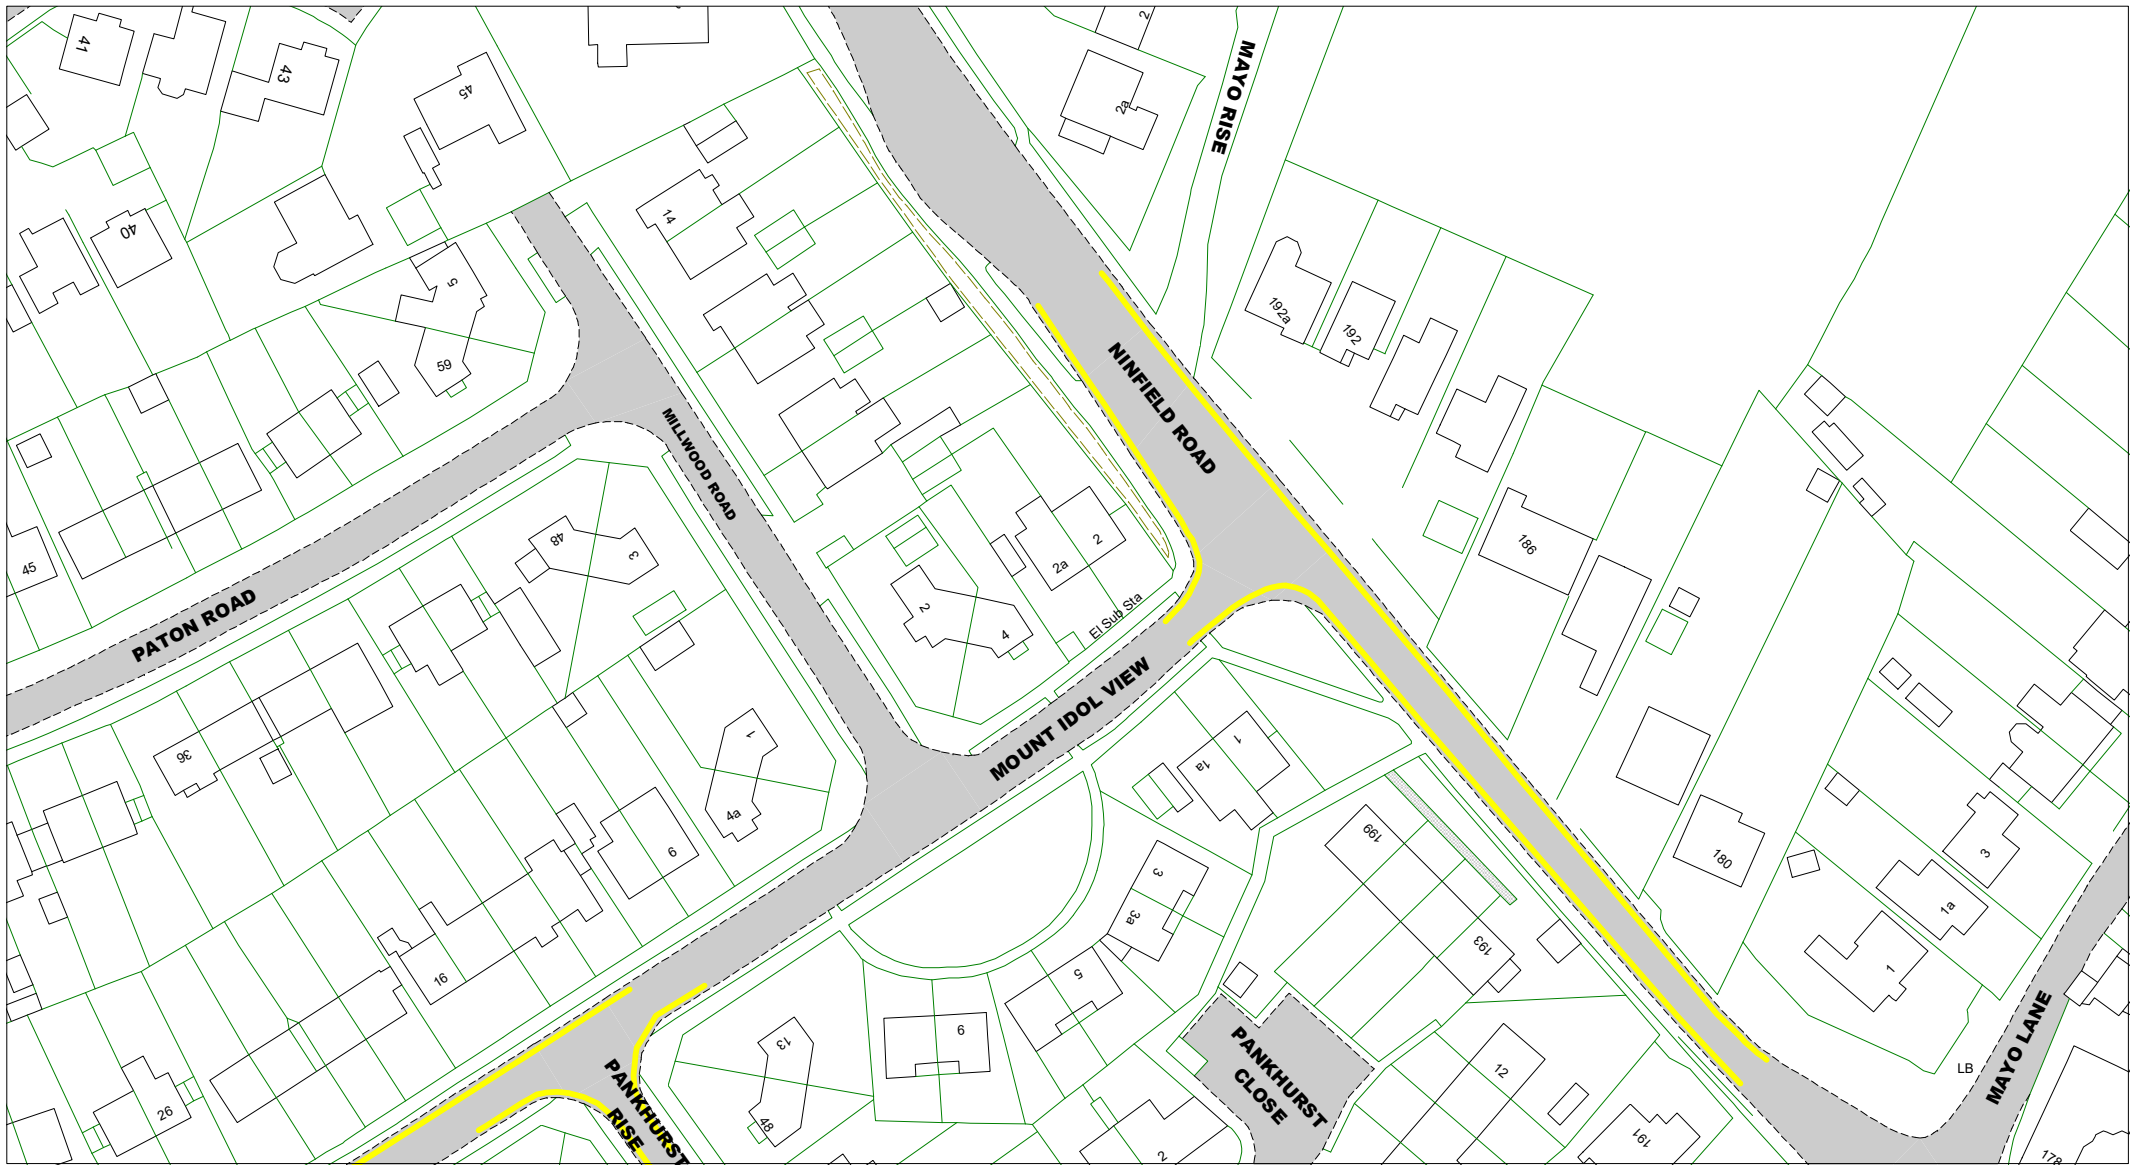

MF223

MG222

MG224

SCALE 1 : 1000

DATE 28/10/2024

Tile Ref: MG223
 Revision: 2024

© Crown copyright. All rights reserved
 East Sussex County Council
 Licence No. AC0000808855 2024

The East Sussex (Rother District)
 (Parking Places, Waiting,
 No Stopping and
 Loading Restrictions)
 Traffic Regulation Order 2020
 Amendment No. 2 Order 2024