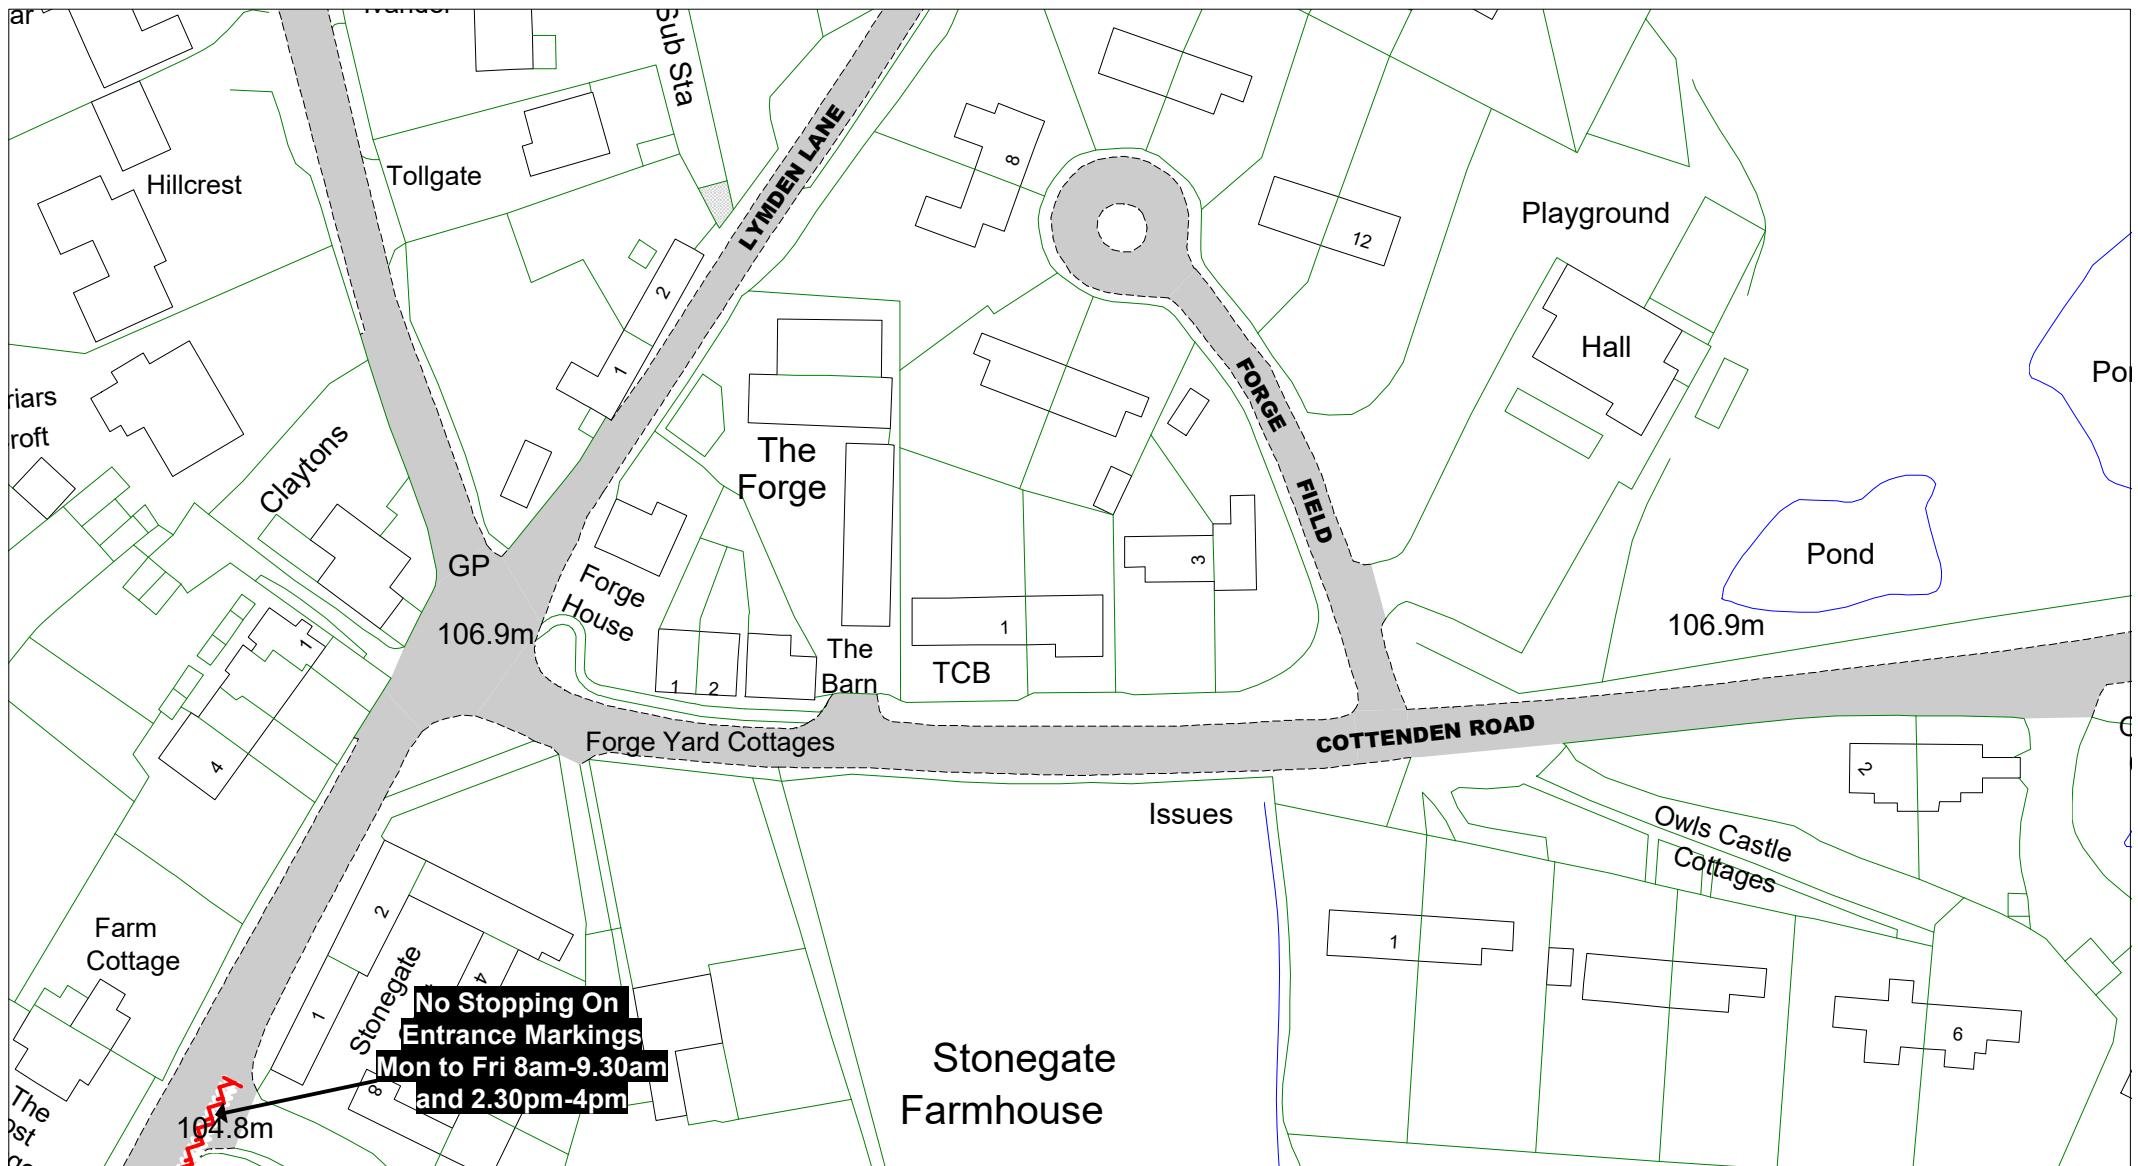

© Crown copyright. All rights reserved
East Sussex County Council
Licence No. AC0000808855 2024

The East Sussex (Rother District)
(Parking Places, Waiting,
No Stopping and
Loading Restrictions)
Traffic Regulation Order 2020
Amendment No. 2 Order 2024

Stonegate

Key to TRO Restriction Types

- No Waiting at Any Time
- No Waiting
- No Loading at Any Time
- No Loading
- Pay and Display
- Permit Holders or Time Limited
- Permit Holder Only Parking Area
- Disabled Badge Holders Only
- Loading/ Unloading Only
- Taxi Only

Bus Stop/ Taxi Clearway

Key to Non TRO Items

- Pedestrian Crossing (controlled area)
- Pedestrian Crossing Point
- Bus Stop/ Stand Clearway

Key to Labels

- **ABCD** Permanent TRO restriction
- **ABCD** Non TRO item

Adjacent Map Tile

▲
◀
▶
▼

GX197

SCALE	1 : 1000
DATE	28/10/2024
Tile Ref: GW197