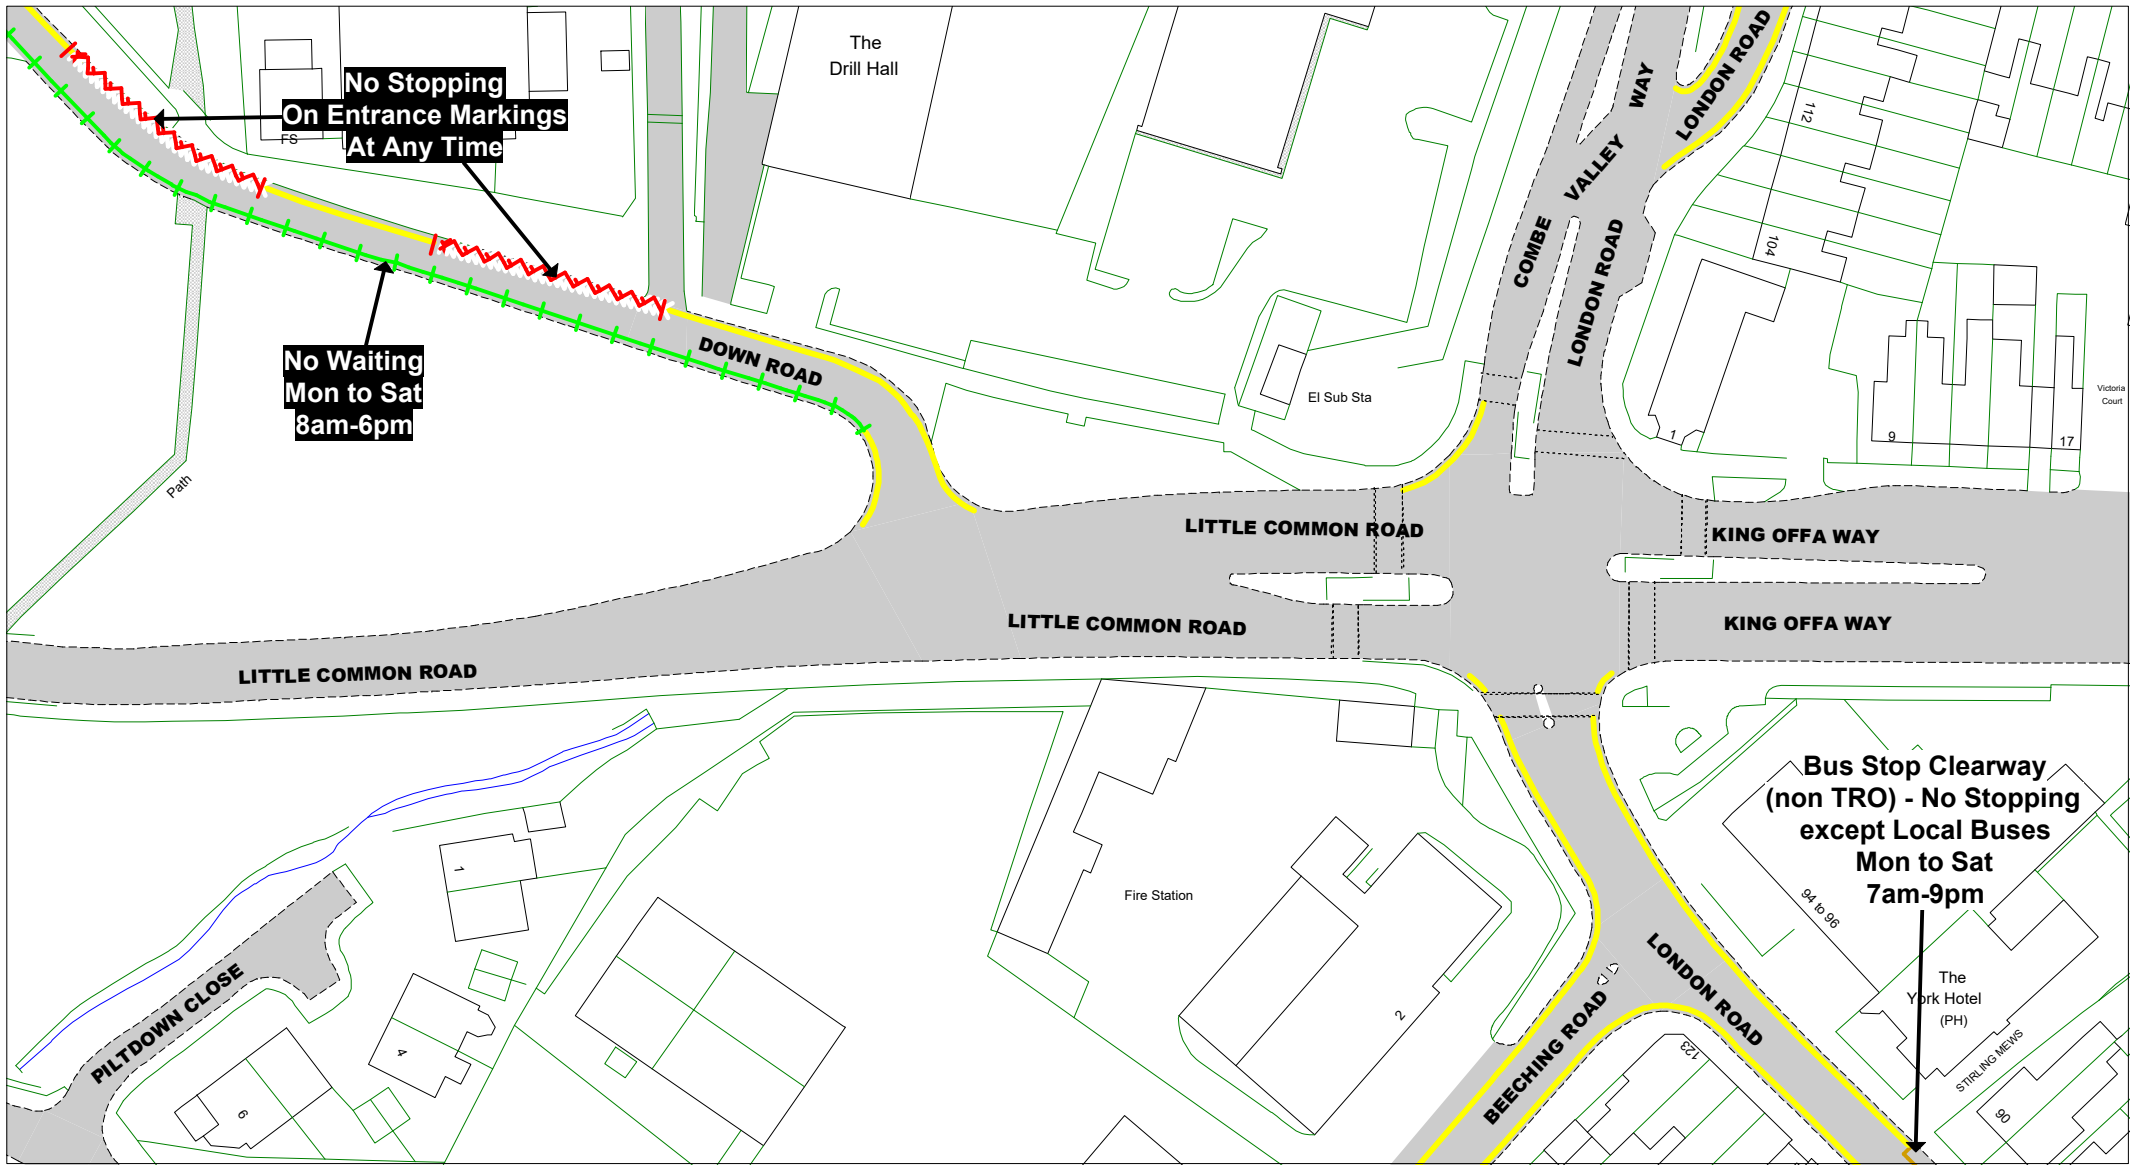

© Crown copyright. All rights reserved
East Sussex County Council
Licence No. AC0000808855 2024

The East Sussex (Rother District)
(Parking Places, Waiting,
No Stopping and
Loading Restrictions)
Traffic Regulation Order 2020
Amendment No. 2 Order 2024

Bexhill - Outer

Key to TRO Restriction Types

- No Waiting at Any Time
- No Waiting
- No Loading at Any Time
- No Loading
- Pay and Display
- Permit Holders or Time Limited
- Permit Holder Only Parking Area
- Disabled Badge Holders Only
- Loading/ Unloading Only
- Taxi Only

Bus Stop/ Taxi Clearway

Key to Non TRO Items

- Pedestrian Crossing (controlled area)
- Pedestrian Crossing Point
- Bus Stop/ Stand Clearway

Key to Labels

- Permanent TRO restriction
- Non TRO item

Adjacent Map Tile

- LZ222
- MA221
- MA223
- MB222

SCALE 1 : 1000
DATE 28/10/2024

Tile Ref: MA222
Revision: 2024