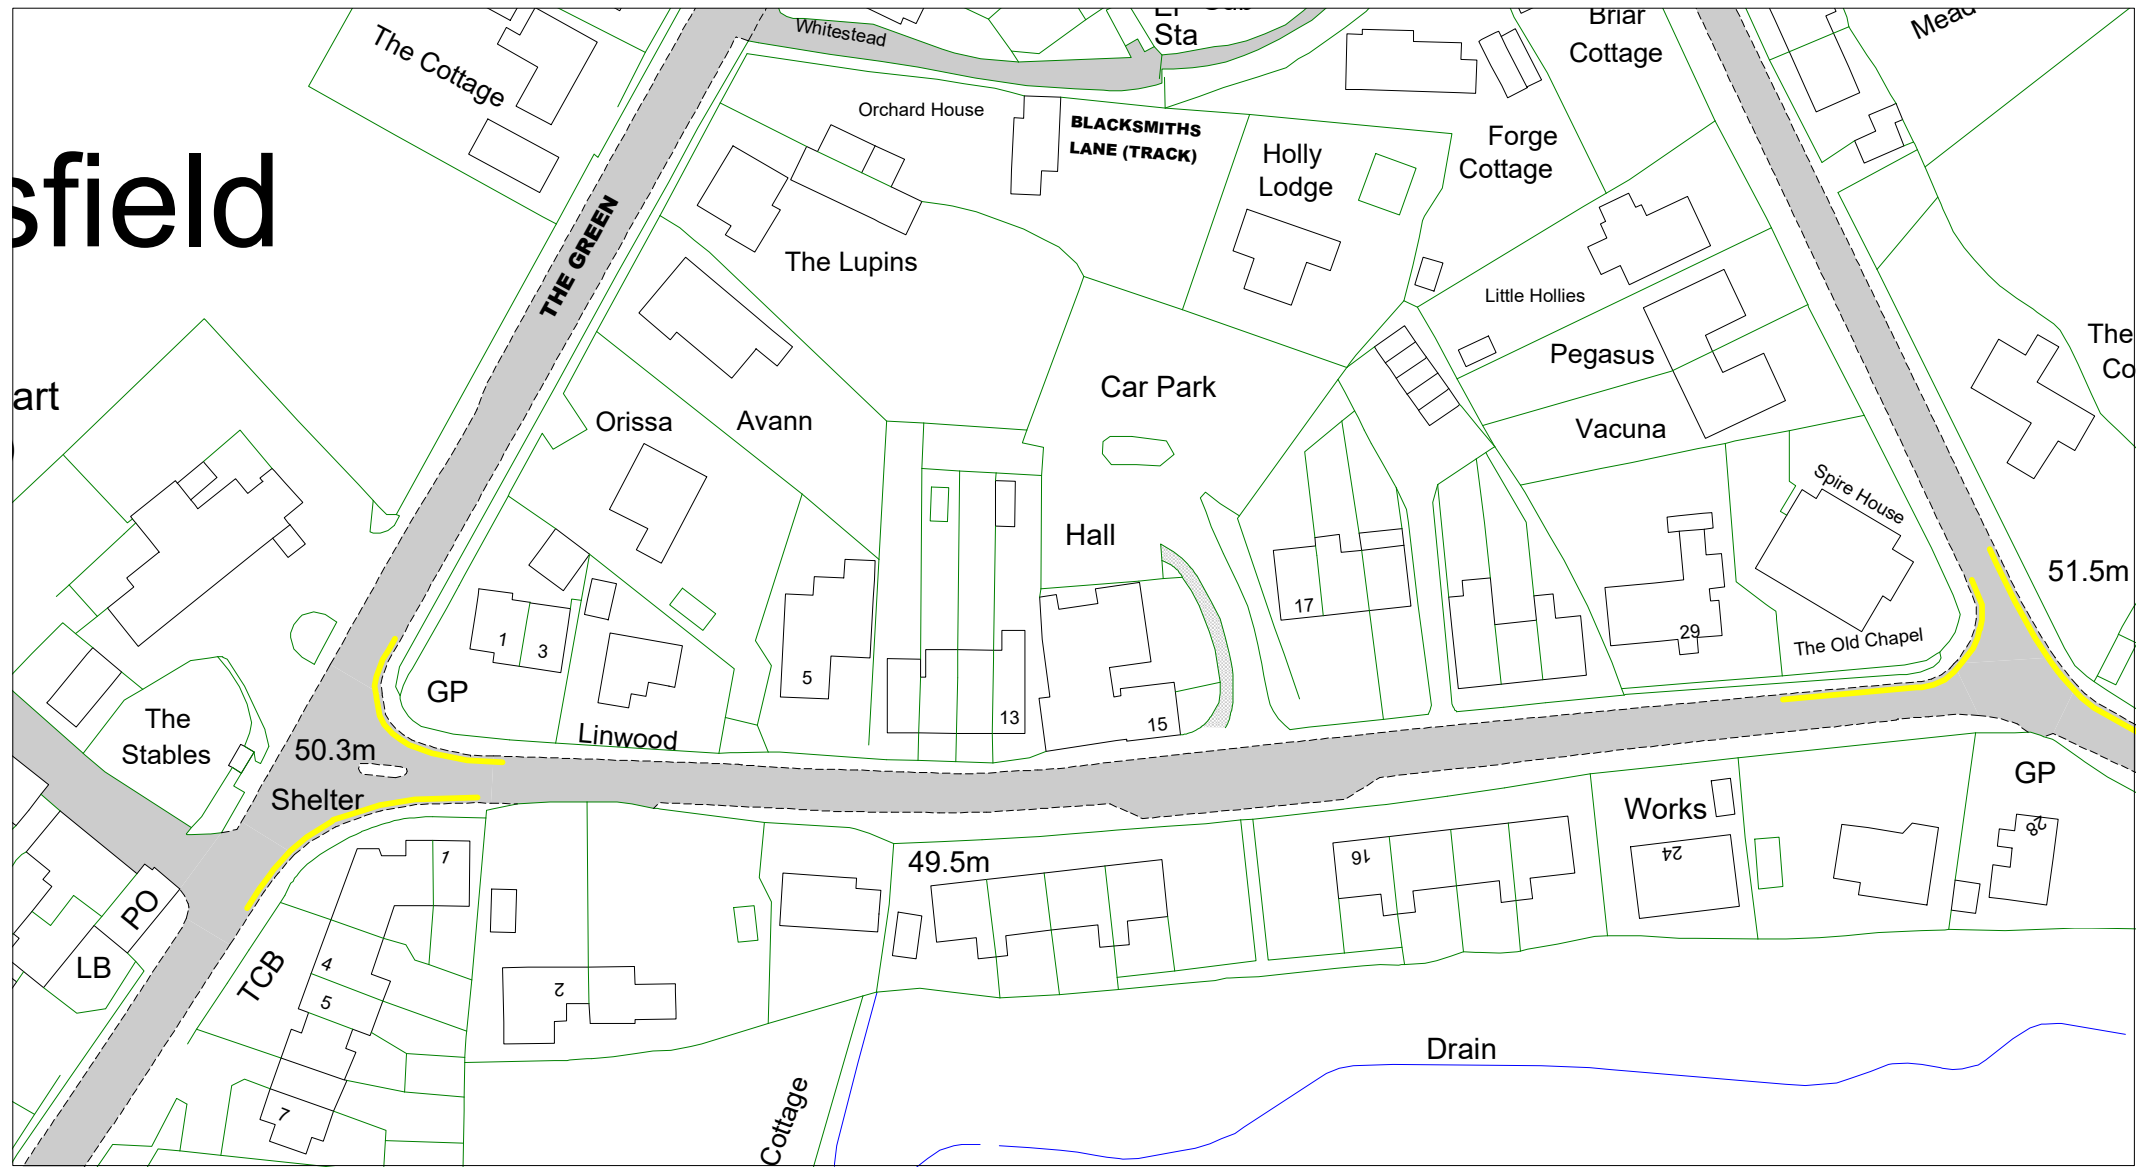

Catsfield

art

© Crown copyright. All rights reserved
East Sussex County Council
Licence No. AC0000808855 2024

The East Sussex (Rother District)
(Parking Places, Waiting,
No Stopping and
Loading Restrictions)
Traffic Regulation Order 2020
Amendment No. 2 Order 2024

Catsfield

Key to TRO Restriction Types

- No Waiting at Any Time
- No Waiting
- No Loading at Any Time
- No Loading
- Pay and Display
- Permit Holders or Time Limited
- Permit Holder Only Parking Area
- Disabled Badge Holders Only
- Loading/ Unloading Only
- Taxi Only
- Bus Stop/ Taxi Clearway

Key to Non TRO Items

- Pedestrian Crossing (controlled area)
- Pedestrian Crossing Point
- Bus Stop/ Stand Clearway

Key to Labels

- **ABCD** Permanent TRO restriction
- **ABCD** Non TRO item

Adjacent Map Tile

▲

◀

KP218 ▶

▼

SCALE	1 : 1000
DATE	28/10/2024

Tile Ref: KP217
Revision: 2024