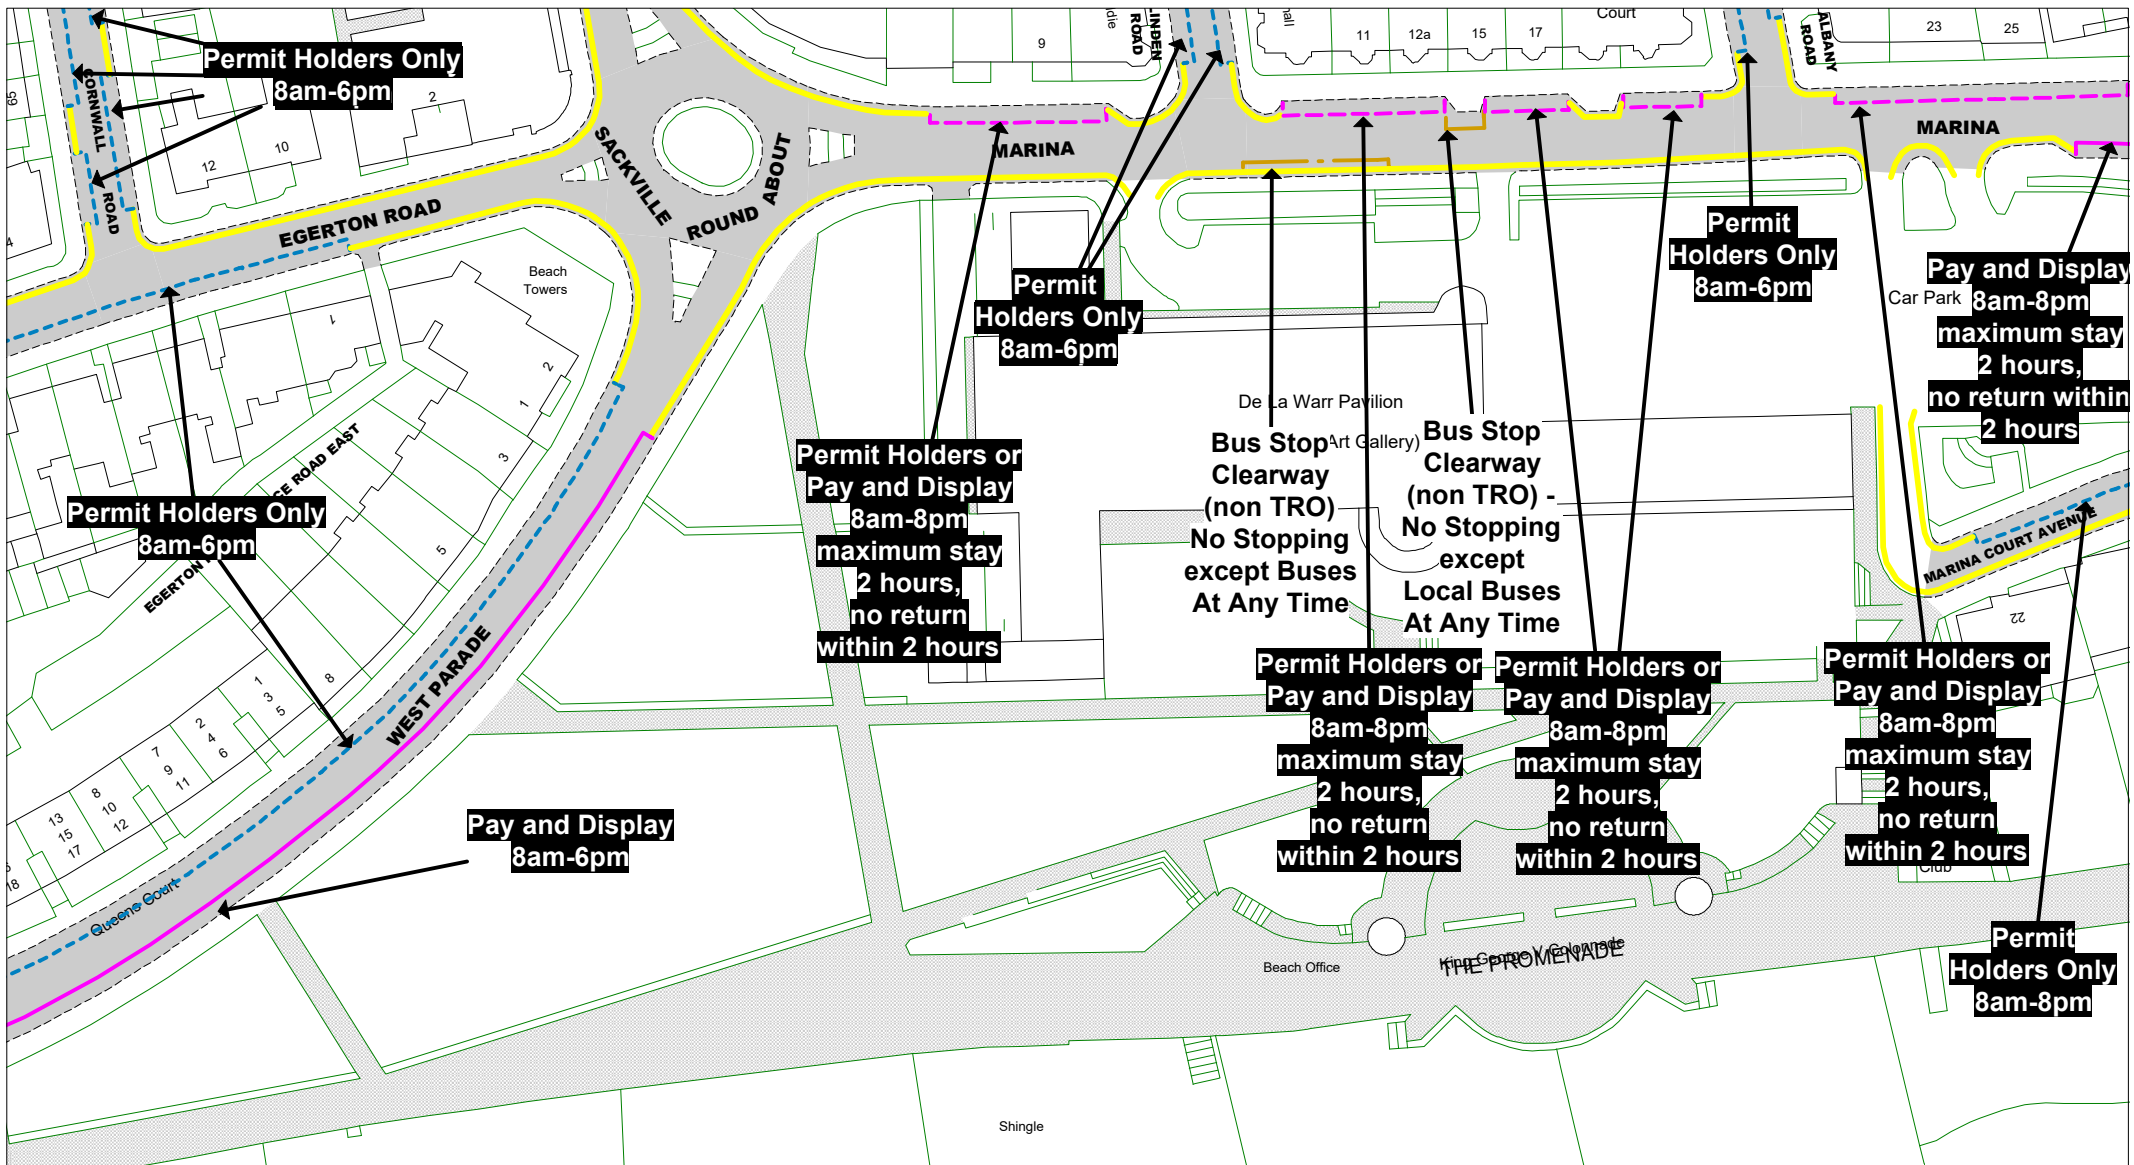

© Crown copyright. All rights reserved
East Sussex County Council
Licence No. AC0000808855 2024

East Sussex
County Council

The East Sussex (Rother District)
(Parking Places, Waiting,
No Stopping and
Loading Restrictions)
Traffic Regulation Order 2020
Amendment No. 2 Order 2024

Bexhill - Central

Key to TRO Restriction Types

- No Waiting at Any Time
- No Waiting
- No Loading at Any Time
- No Loading
- Pay and Display
- Permit Holders or Time Limited
- Permit Holder Only Parking Area
- Disabled Badge Holders Only
- Loading/ Unloading Only
- Taxi Only

Bus Stop/ Taxi Clearway

Key to Non TRO Items

- Pedestrian Crossing (controlled area)
- Pedestrian Crossing Point
- Bus Stop/ Stand Clearway

Key to Labels

ABCD Permanent TRO restriction

ABCD Non TRO item

Adjacent Map Tile

MF223

MG222

MG224

SCALE 1 : 1000

DATE 28/10/2024

Tile Ref: MG223
Revision: 2024