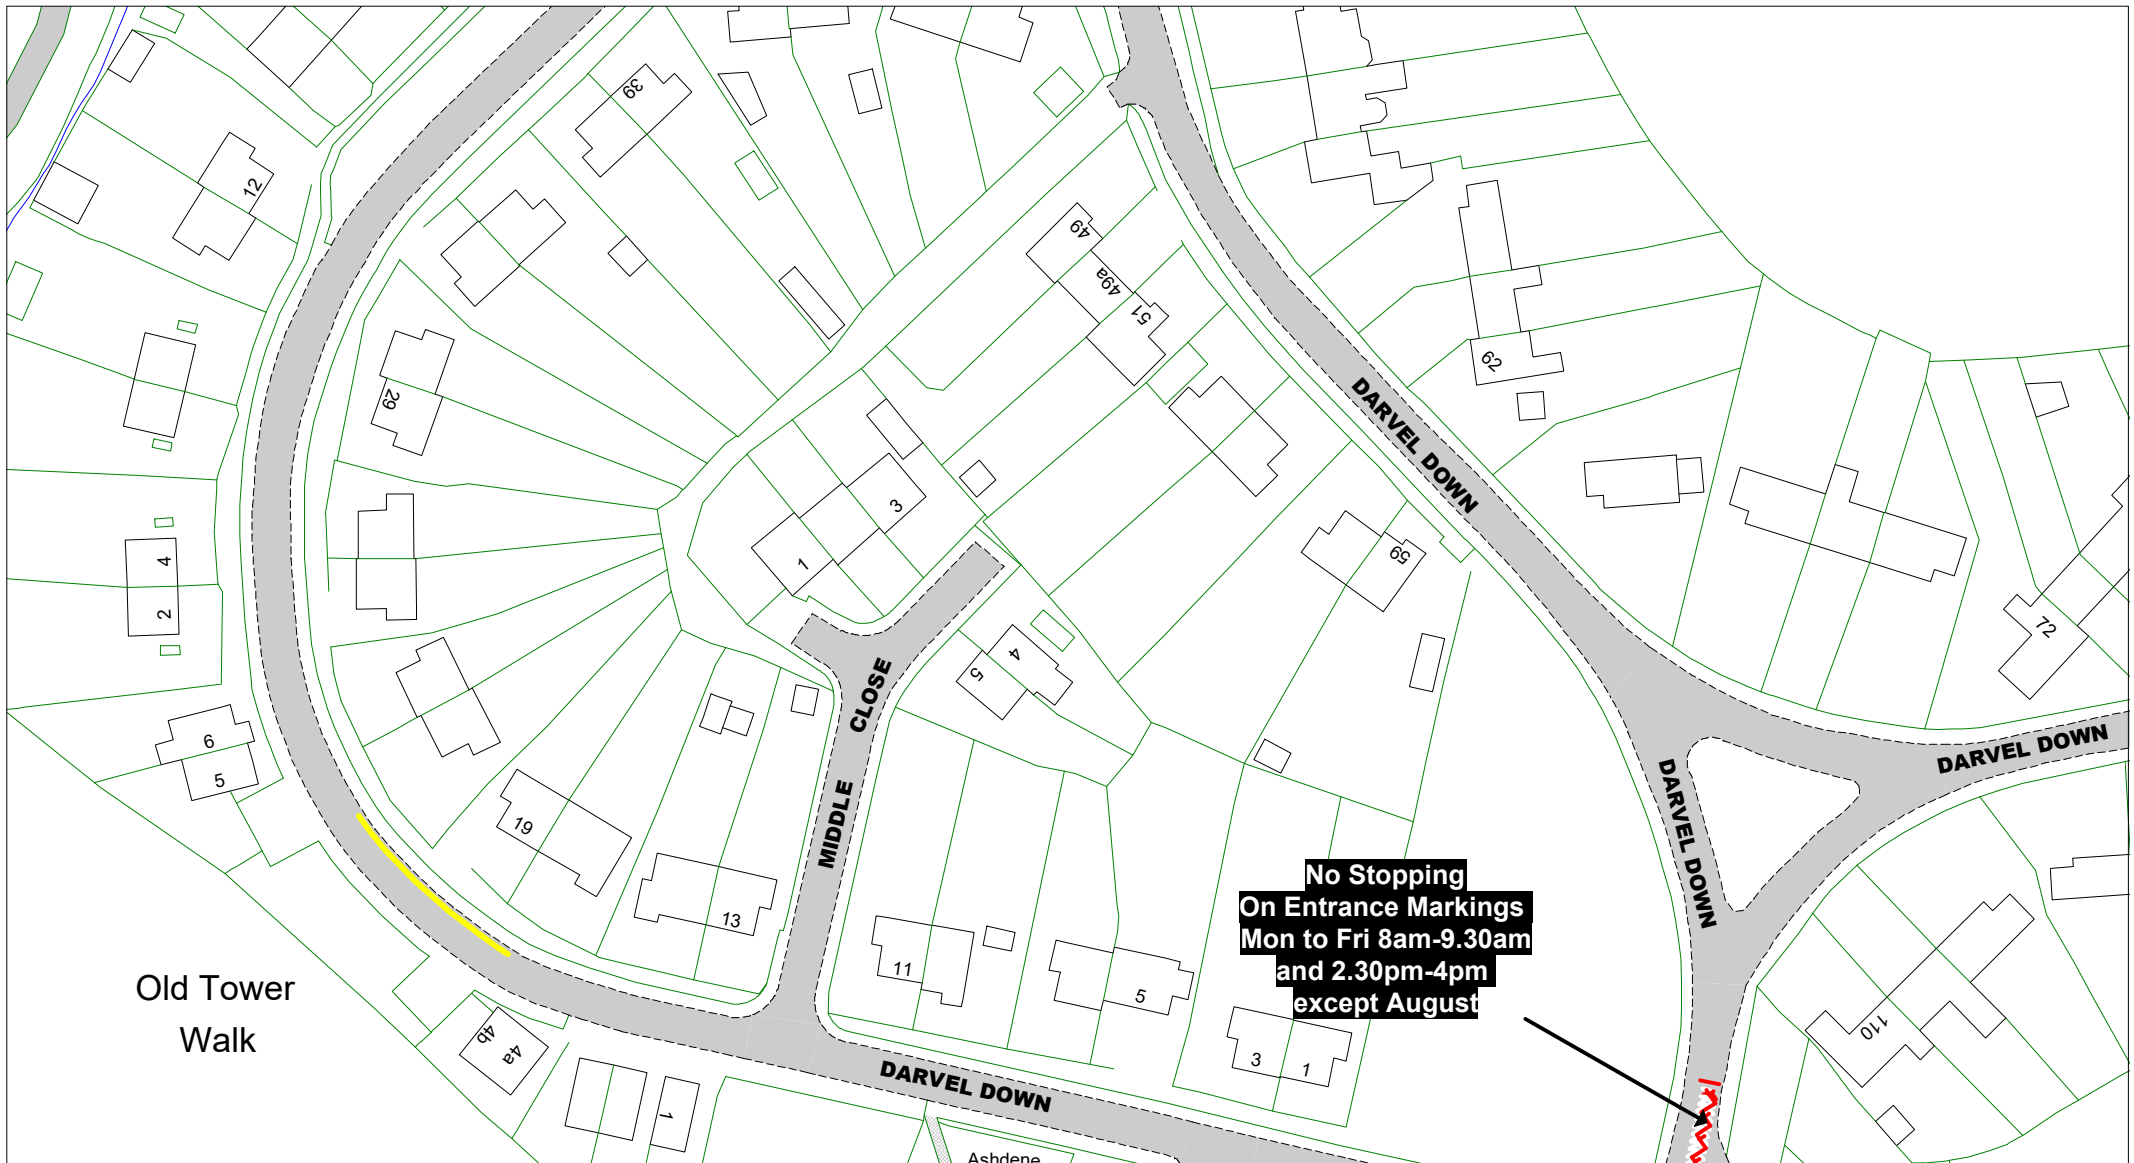

© Crown copyright. All rights reserved
East Sussex County Council
Licence No. AC0000808855 2024

East Sussex
County Council

The East Sussex (Rother District)
(Parking Places, Waiting,
No Stopping and
Loading Restrictions)
Traffic Regulation Order 2020
Amendment No. 2 Order 2024

Netherfield

Key to TRO Restriction Types

- No Waiting at Any Time
- No Waiting
- No Loading at Any Time
- No Loading
- Pay and Display
- Permit Holders or Time Limited
- Permit Holder Only Parking Area
- Disabled Badge Holders Only
- Loading/ Unloading Only
- Taxi Only

Bus Stop/ Taxi Clearway

Key to Non TRO Items

- Pedestrian Crossing (controlled area)
- Pedestrian Crossing Point
- Bus Stop/ Stand Clearway

Key to Labels

ABCD Permanent TRO restriction

ABCD Non TRO item

Adjacent Map Tile

▲

◀

J1212

▼

SCALE 1 : 1000

DATE 28/10/2024

Tile Ref: JH212
Revision: 2024