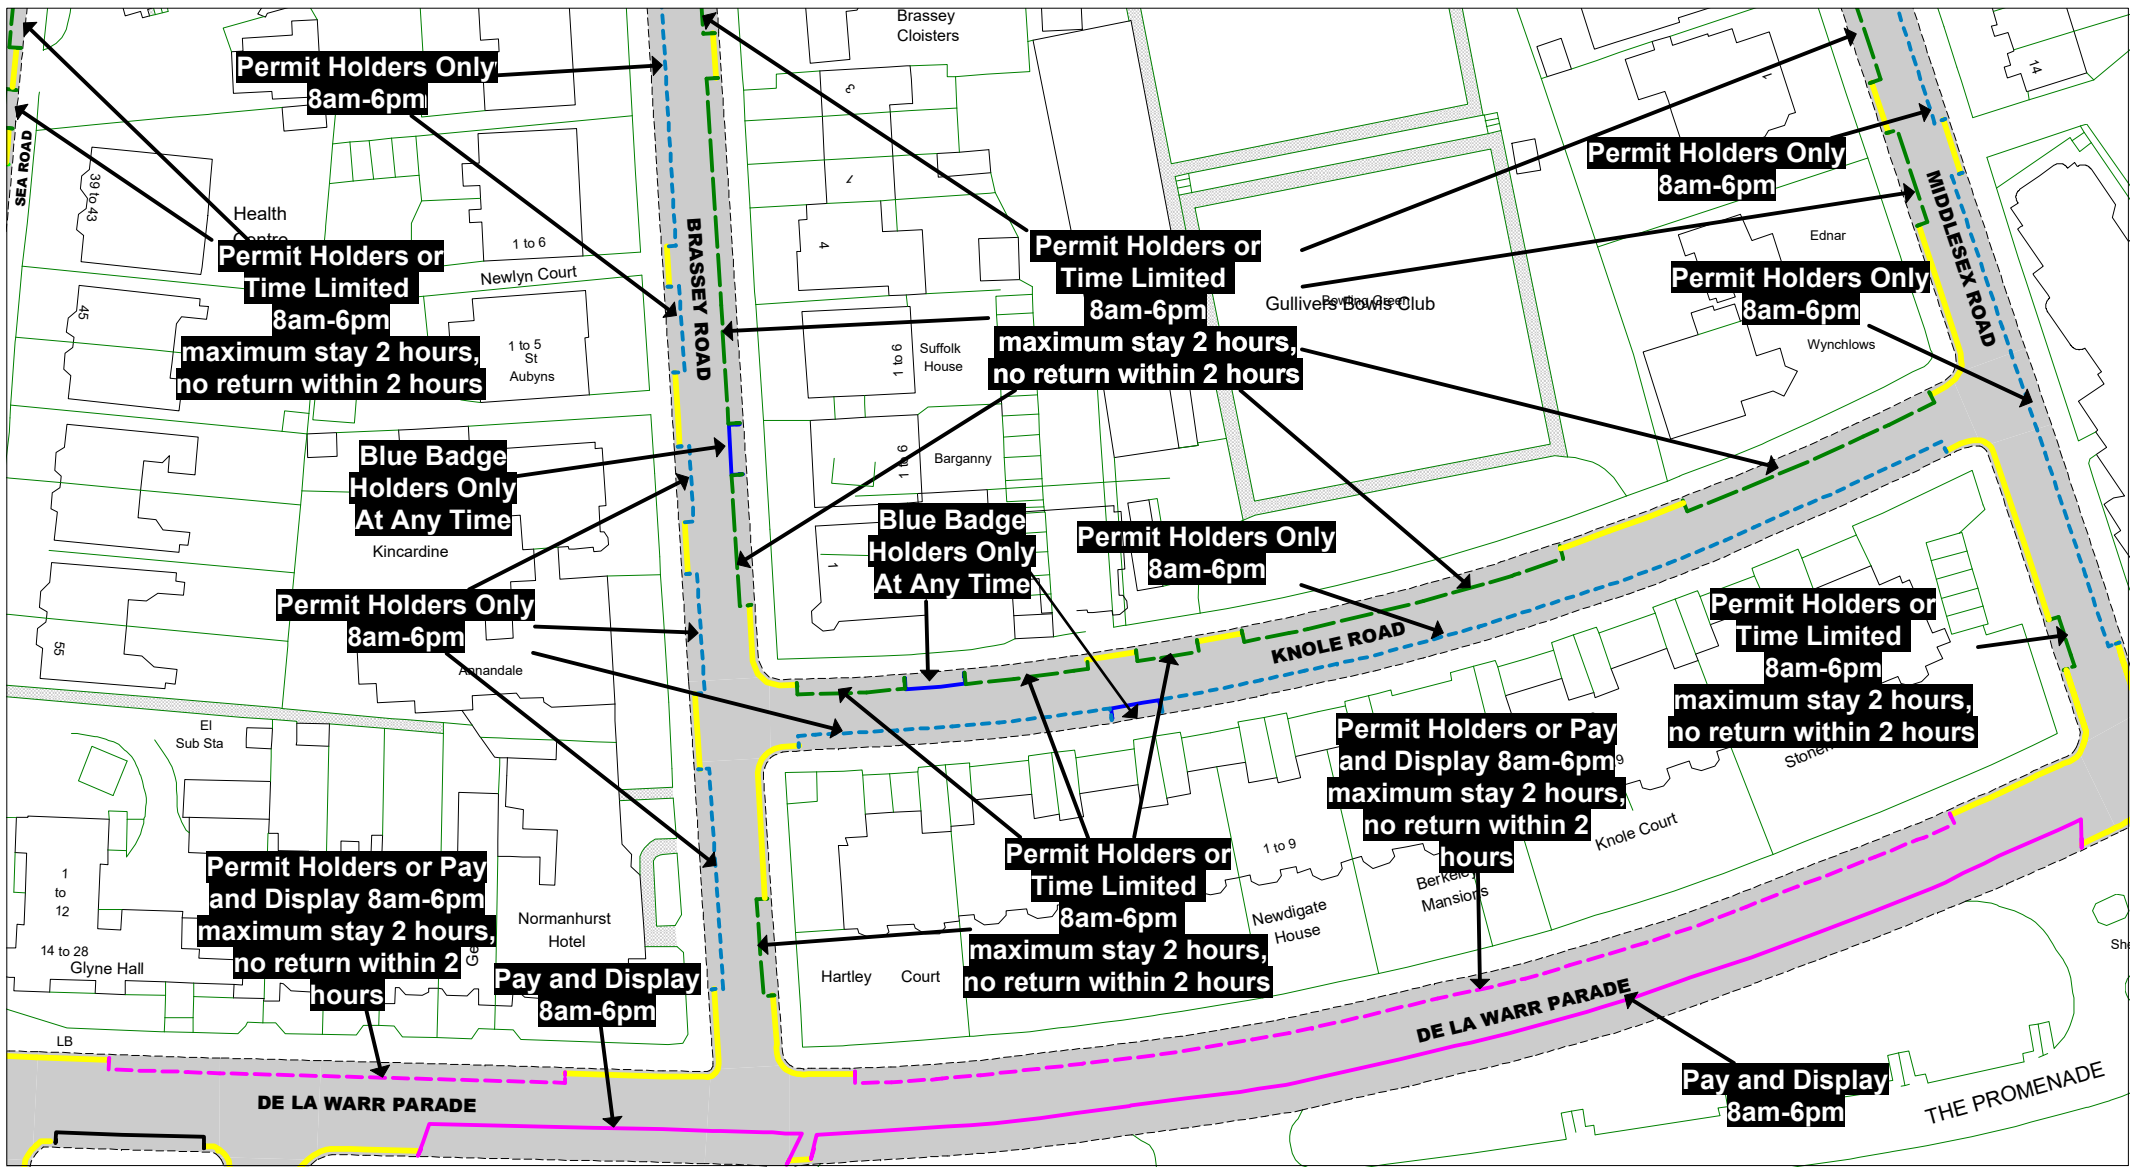

© Crown copyright. All rights reserved
East Sussex County Council
Licence No. AC0000808855 2024

East Sussex
County Council

The East Sussex (Rother District)
(Parking Places, Waiting,
No Stopping and
Loading Restrictions)
Traffic Regulation Order 2020
Amendment No. 2 Order 2024

Bexhill - Central

Key to TRO Restriction Types

- No Waiting at Any Time
- No Waiting
- No Loading at Any Time
- No Loading
- Pay and Display
- Permit Holders or Time Limited
- Permit Holder Only Parking Area
- Disabled Badge Holders Only
- Loading/ Unloading Only
- Taxi Only

Bus Stop/ Taxi Clearway

Key to Non TRO Items

- Pedestrian Crossing (controlled area)
- Pedestrian Crossing Point
- Bus Stop/ Stand Clearway

Key to Labels

- Permanent TRO restriction
- Non TRO item

Adjacent Map Tile

- ME225
- MF224
- MF226
- MG225

SCALE 1 : 1000
DATE 28/10/2024

Tile Ref: MF225
Revision: 2024