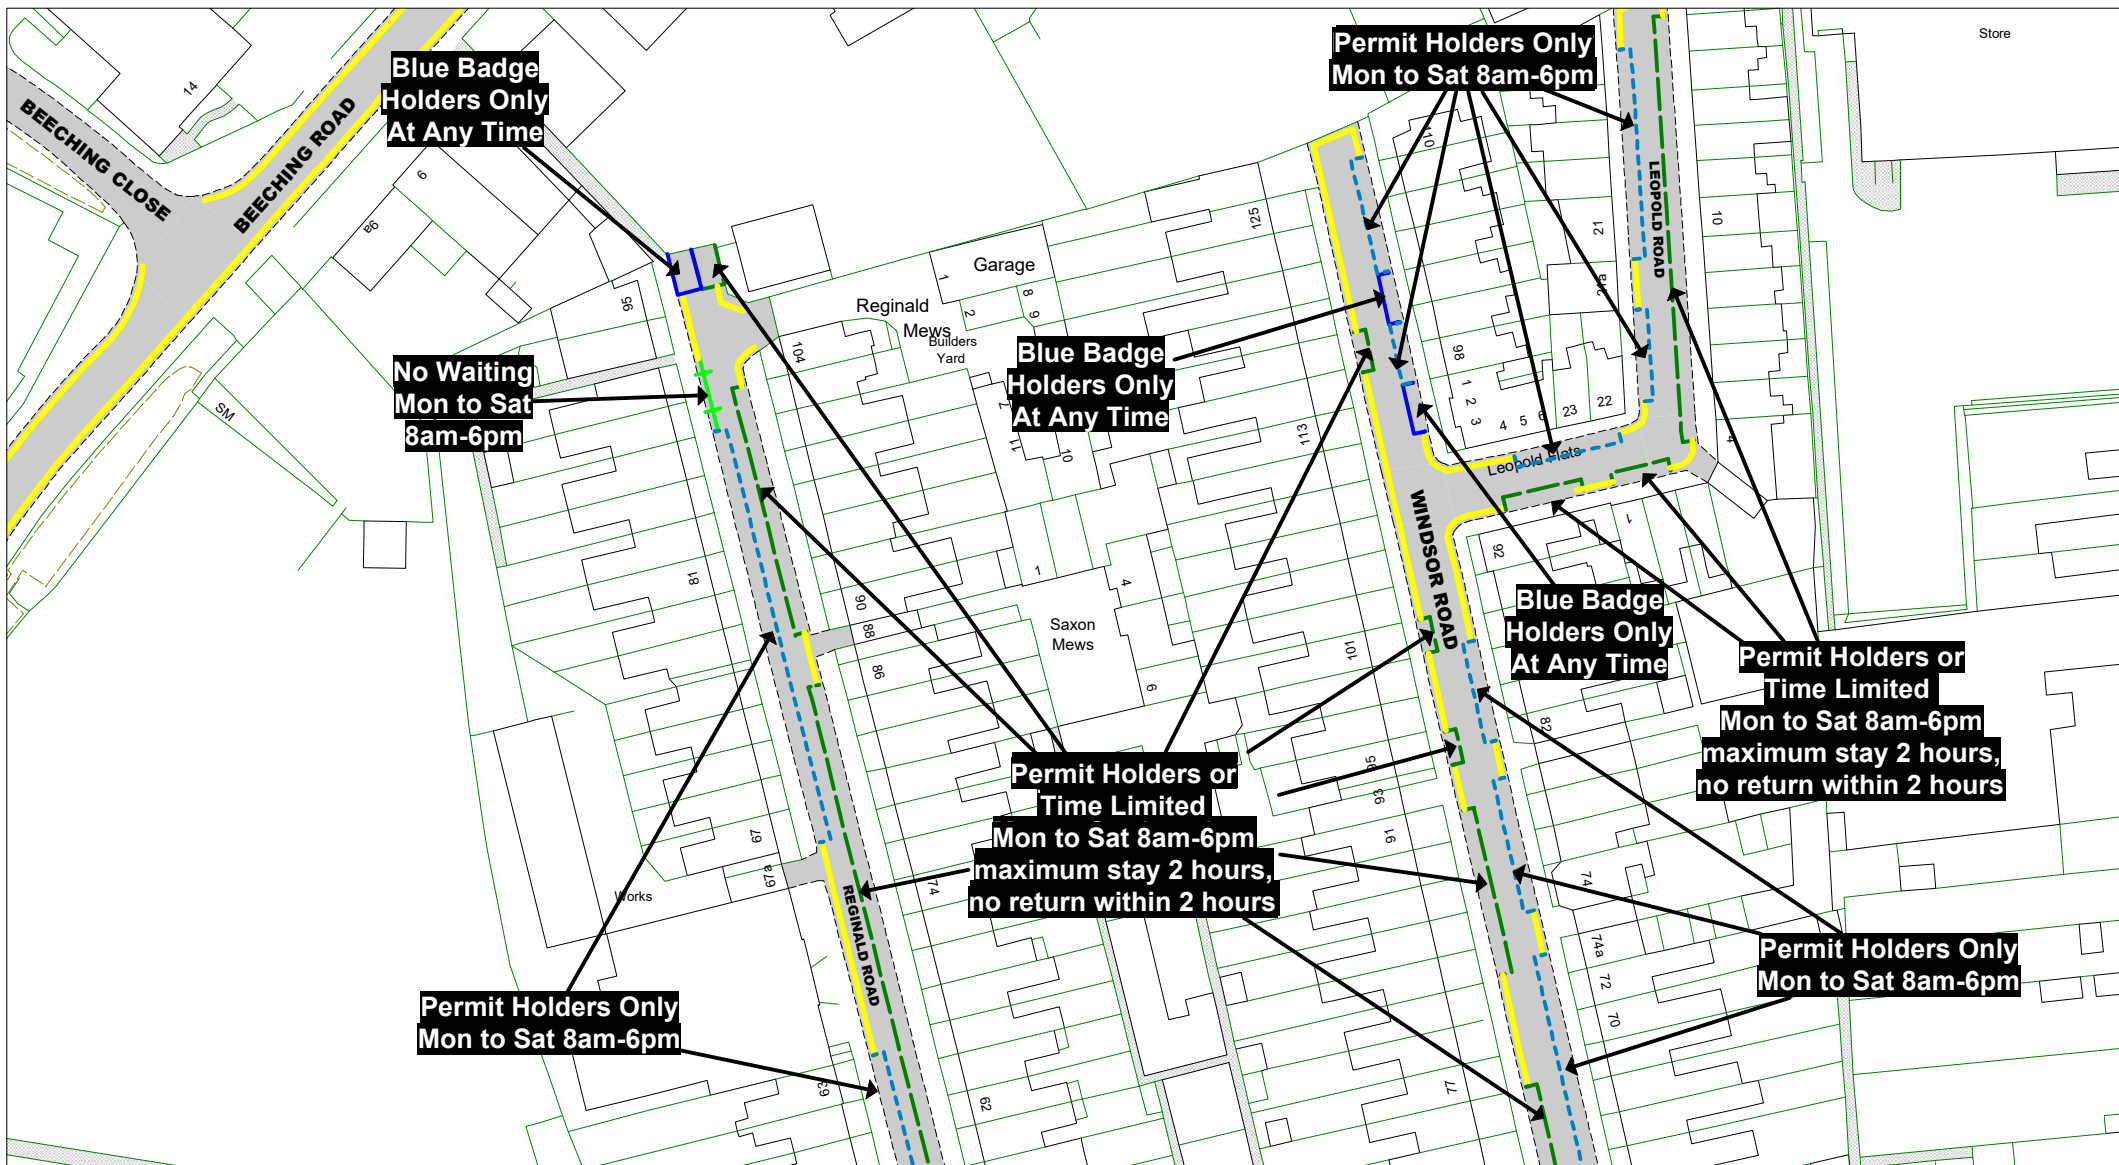

© Crown copyright. All rights reserved
East Sussex County Council
Licence No. AC0000808855 2024

The East Sussex (Rother District)
(Parking Places, Waiting,
No Stopping and
Loading Restrictions)
Traffic Regulation Order 2020
Amendment No. 2 Order 2024

Bexhill - Central

Key to TRO Restriction Types

- No Waiting at Any Time
- No Waiting
- No Loading at Any Time
- No Loading
- Pay and Display
- Permit Holders or Time Limited
- Permit Holder Only Parking Area
- Disabled Badge Holders Only
- Loading/ Unloading Only
- Taxi Only

Bus Stop/ Taxi Clearway

Key to Non TRO Items

- Pedestrian Crossing (controlled area)
- Pedestrian Crossing Point
- Bus Stop/ Stand Clearway

Key to Labels

- Permanent TRO restriction
- Non TRO item

Adjacent Map Tile

- MB222
- MC221
- MC223
- MD222

SCALE 1 : 1000
DATE 28/10/2024

Tile Ref: MC222
Revision: 2024