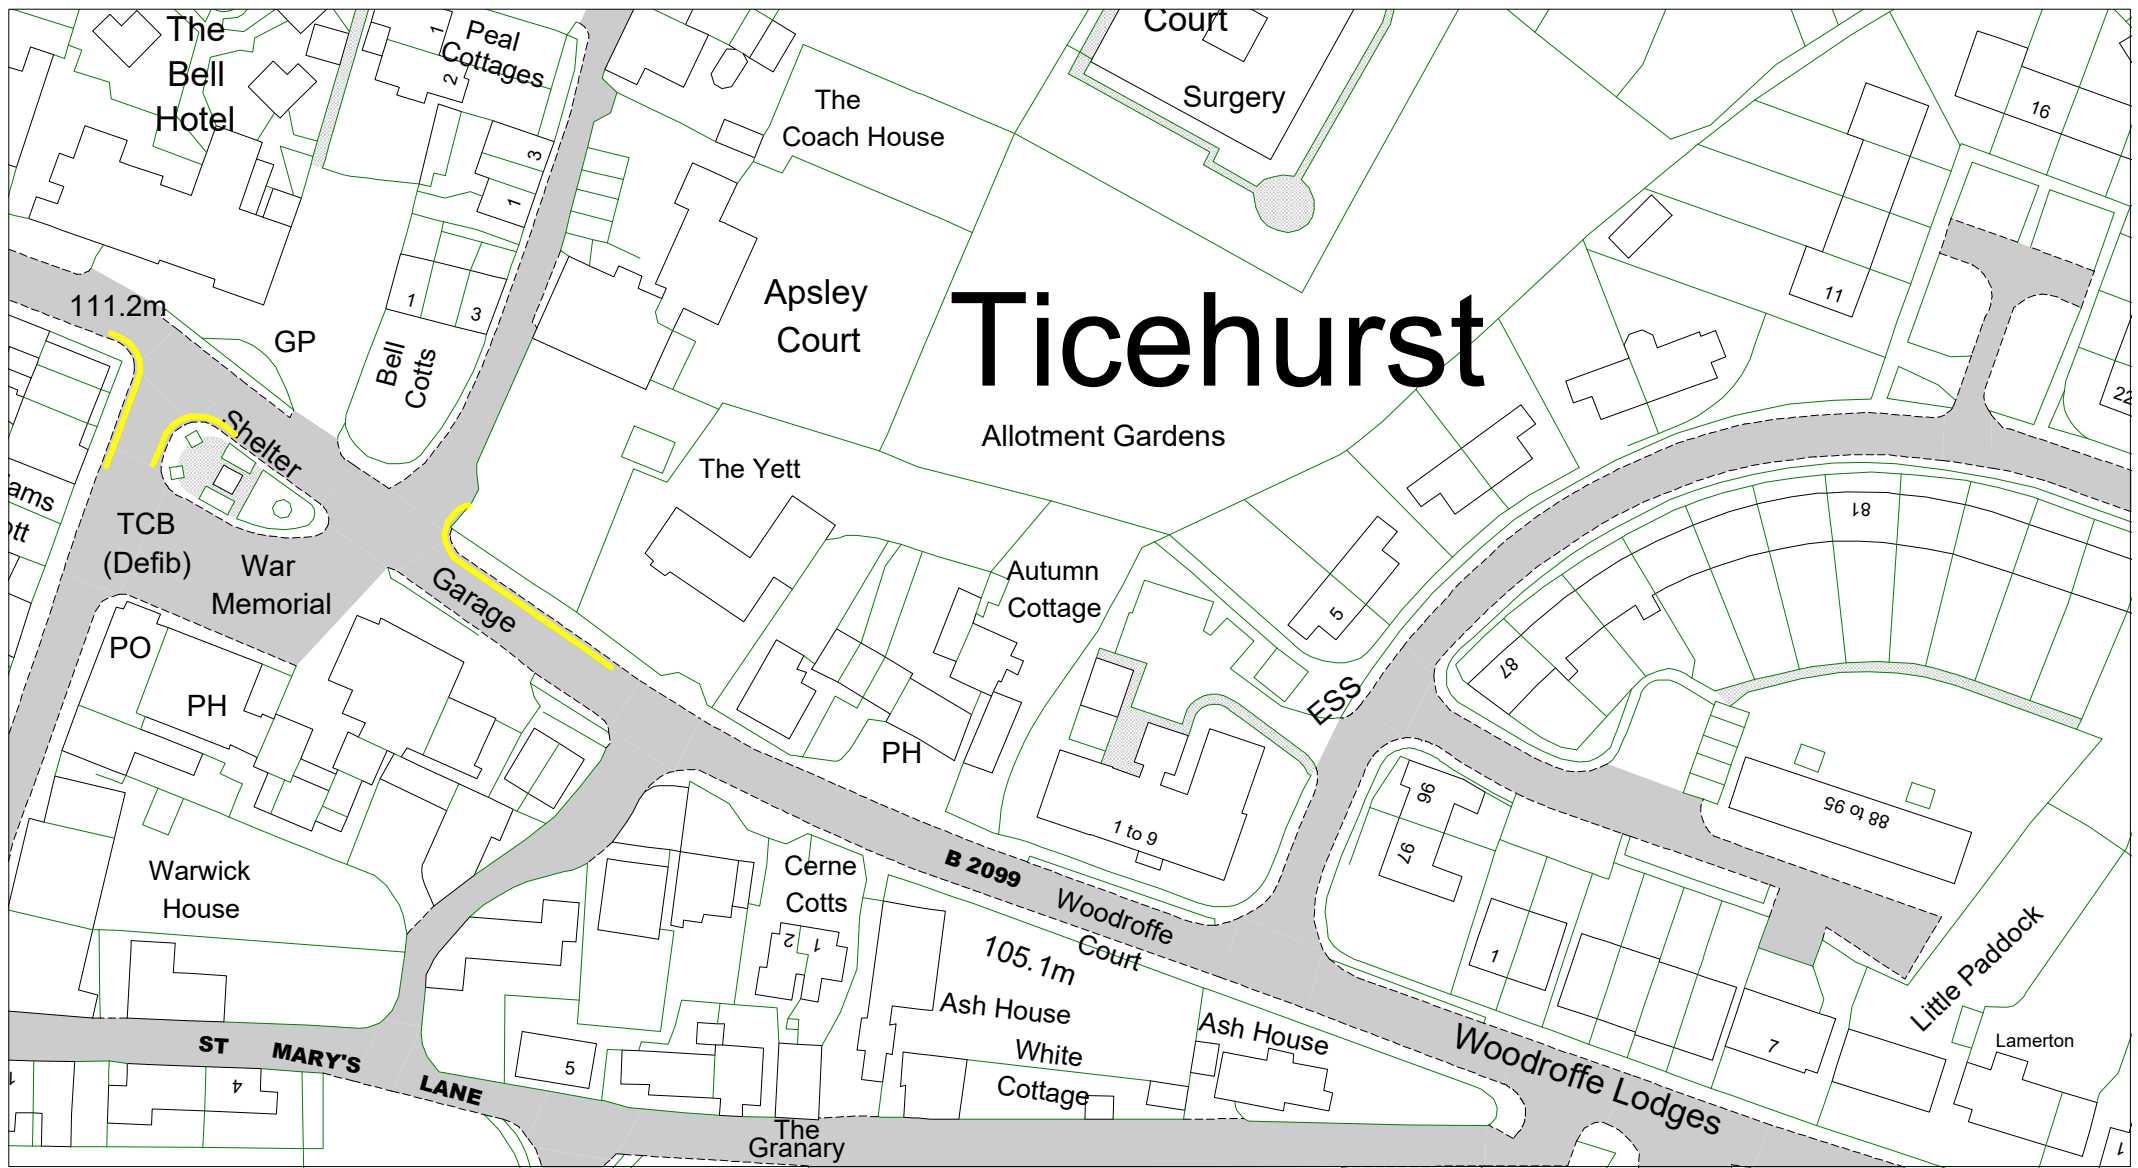

Ticehurst

© Crown copyright. All rights reserved
East Sussex County Council
Licence No. AC0000808855 2024

The East Sussex (Rother District)
(Parking Places, Waiting,
No Stopping and
Loading Restrictions)
Traffic Regulation Order 2020
Amendment No. 2 Order 2024

Ticehurst

Key to TRO Restriction Types

- No Waiting at Any Time
- No Waiting
- No Loading at Any Time
- No Loading
- Pay and Display
- Permit Holders or Time Limited
- Permit Holder Only Parking Area
- Disabled Badge Holders Only
- Loading/ Unloading Only
- Taxi Only

Bus Stop/ Taxi Clearway

Key to Non TRO Items

- Pedestrian Crossing (controlled area)
- Pedestrian Crossing Point
- Bus Stop/ Stand Clearway

Key to Labels

- **ABCD** Permanent TRO restriction
- ABCD Non TRO item

Adjacent Map Tile

SCALE 1 : 1000
DATE 28/10/2024

Tile Ref: GL205