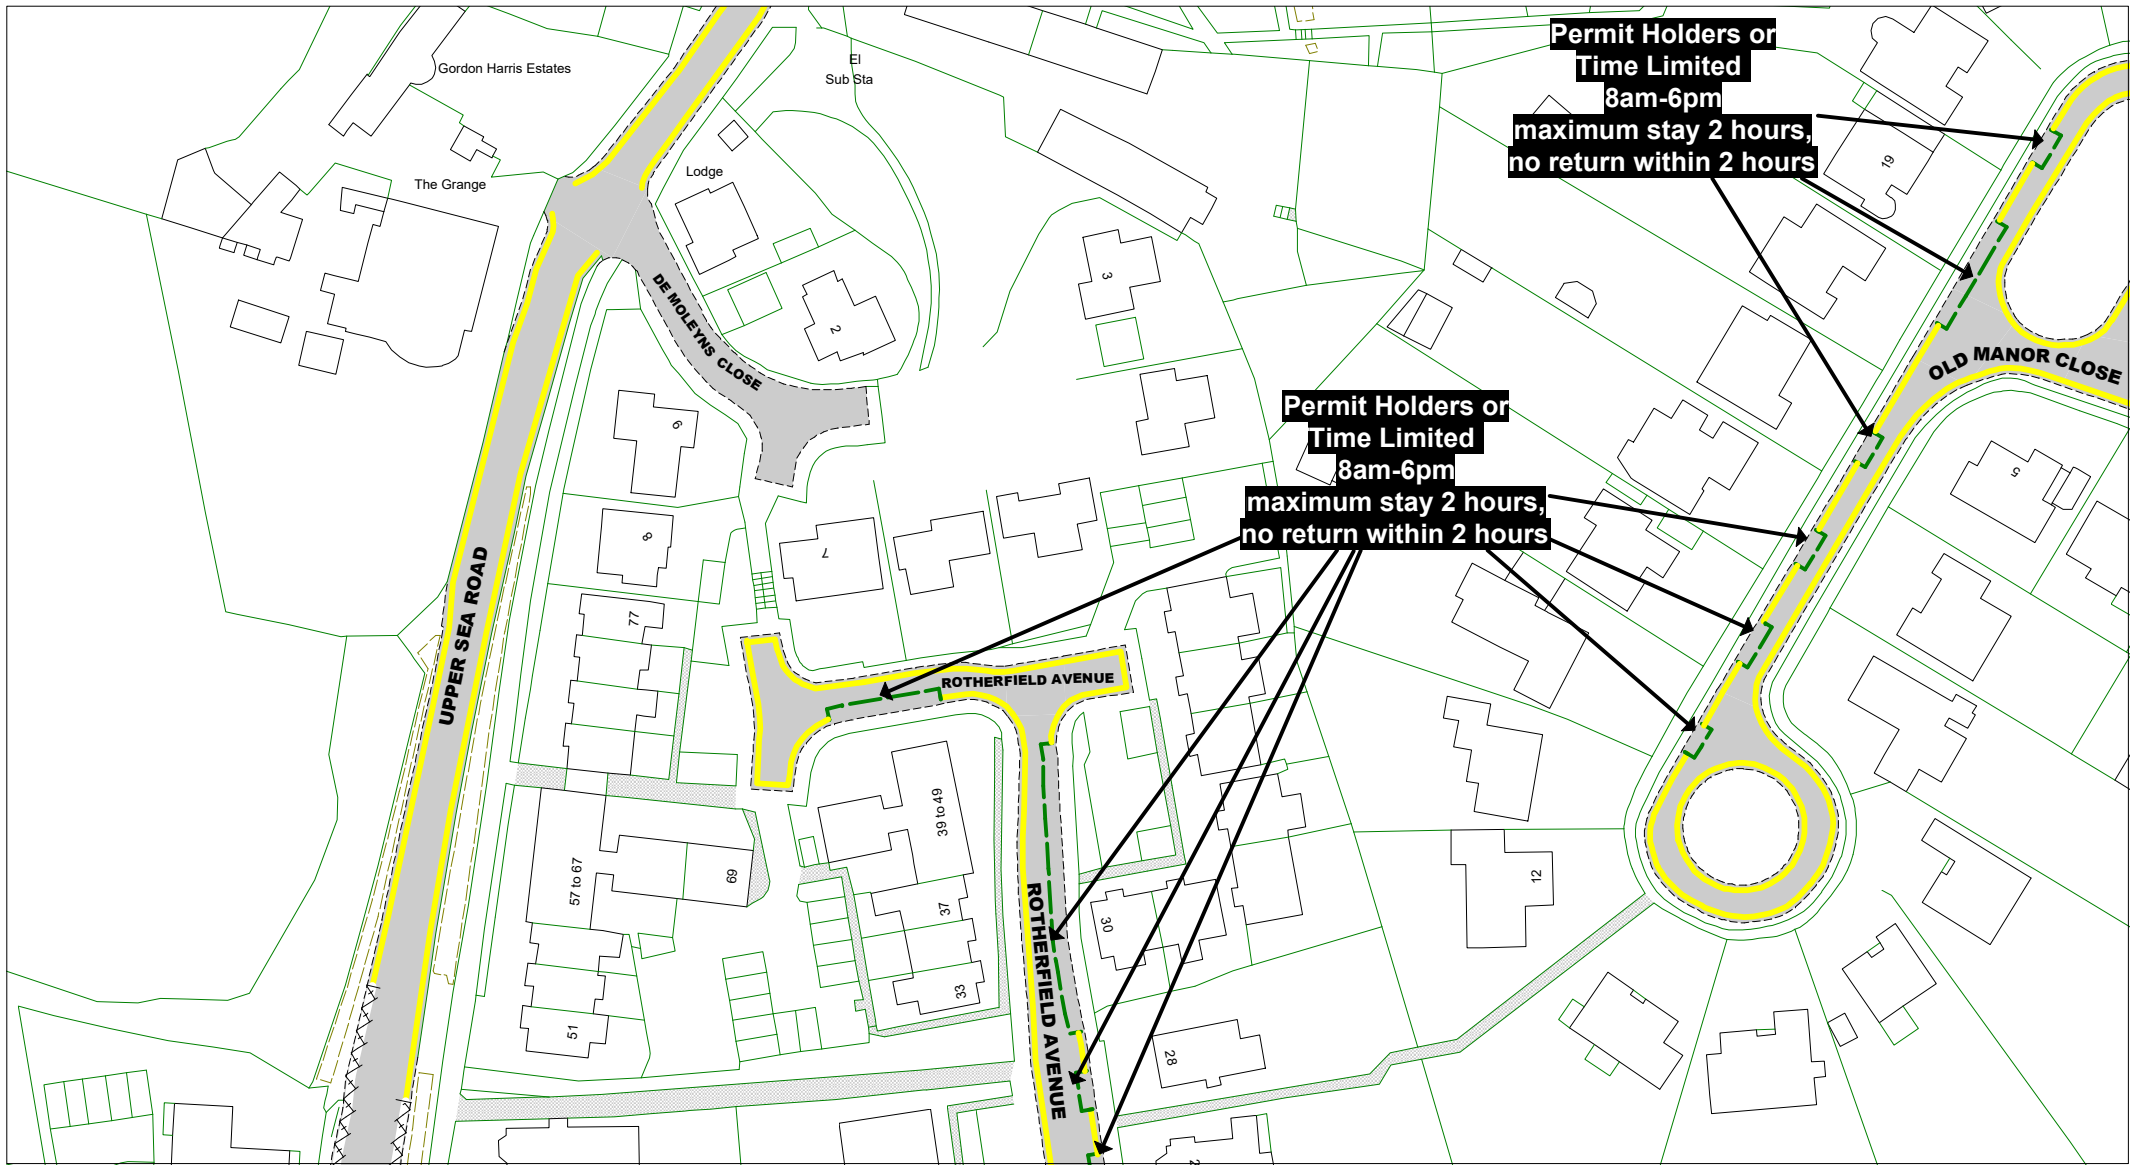

© Crown copyright. All rights reserved
East Sussex County Council
Licence No. AC0000808855 2024

The East Sussex (Rother District)
(Parking Places, Waiting,
No Stopping and
Loading Restrictions)
Traffic Regulation Order 2020
Amendment No. 2 Order 2024

Bexhill - Central

Key to TRO Restriction Types

- No Waiting at Any Time
- No Waiting
- No Loading at Any Time
- No Loading
- Pay and Display
- Permit Holders or Time Limited
- Permit Holder Only Parking Area
- Disabled Badge Holders Only
- Loading/ Unloading Only
- Taxi Only

Bus Stop/ Taxi Clearway

Key to Non TRO Items

- Pedestrian Crossing (controlled area)
- Pedestrian Crossing Point
- Bus Stop/ Stand Clearway

Key to Labels

- Permanent TRO restriction
- Non TRO item

Adjacent Map Tile

- MA225
- MB224
- MB226
- MC225

SCALE	1 : 1000
DATE	28/10/2024

Tile Ref: MB225
Revision: 2024