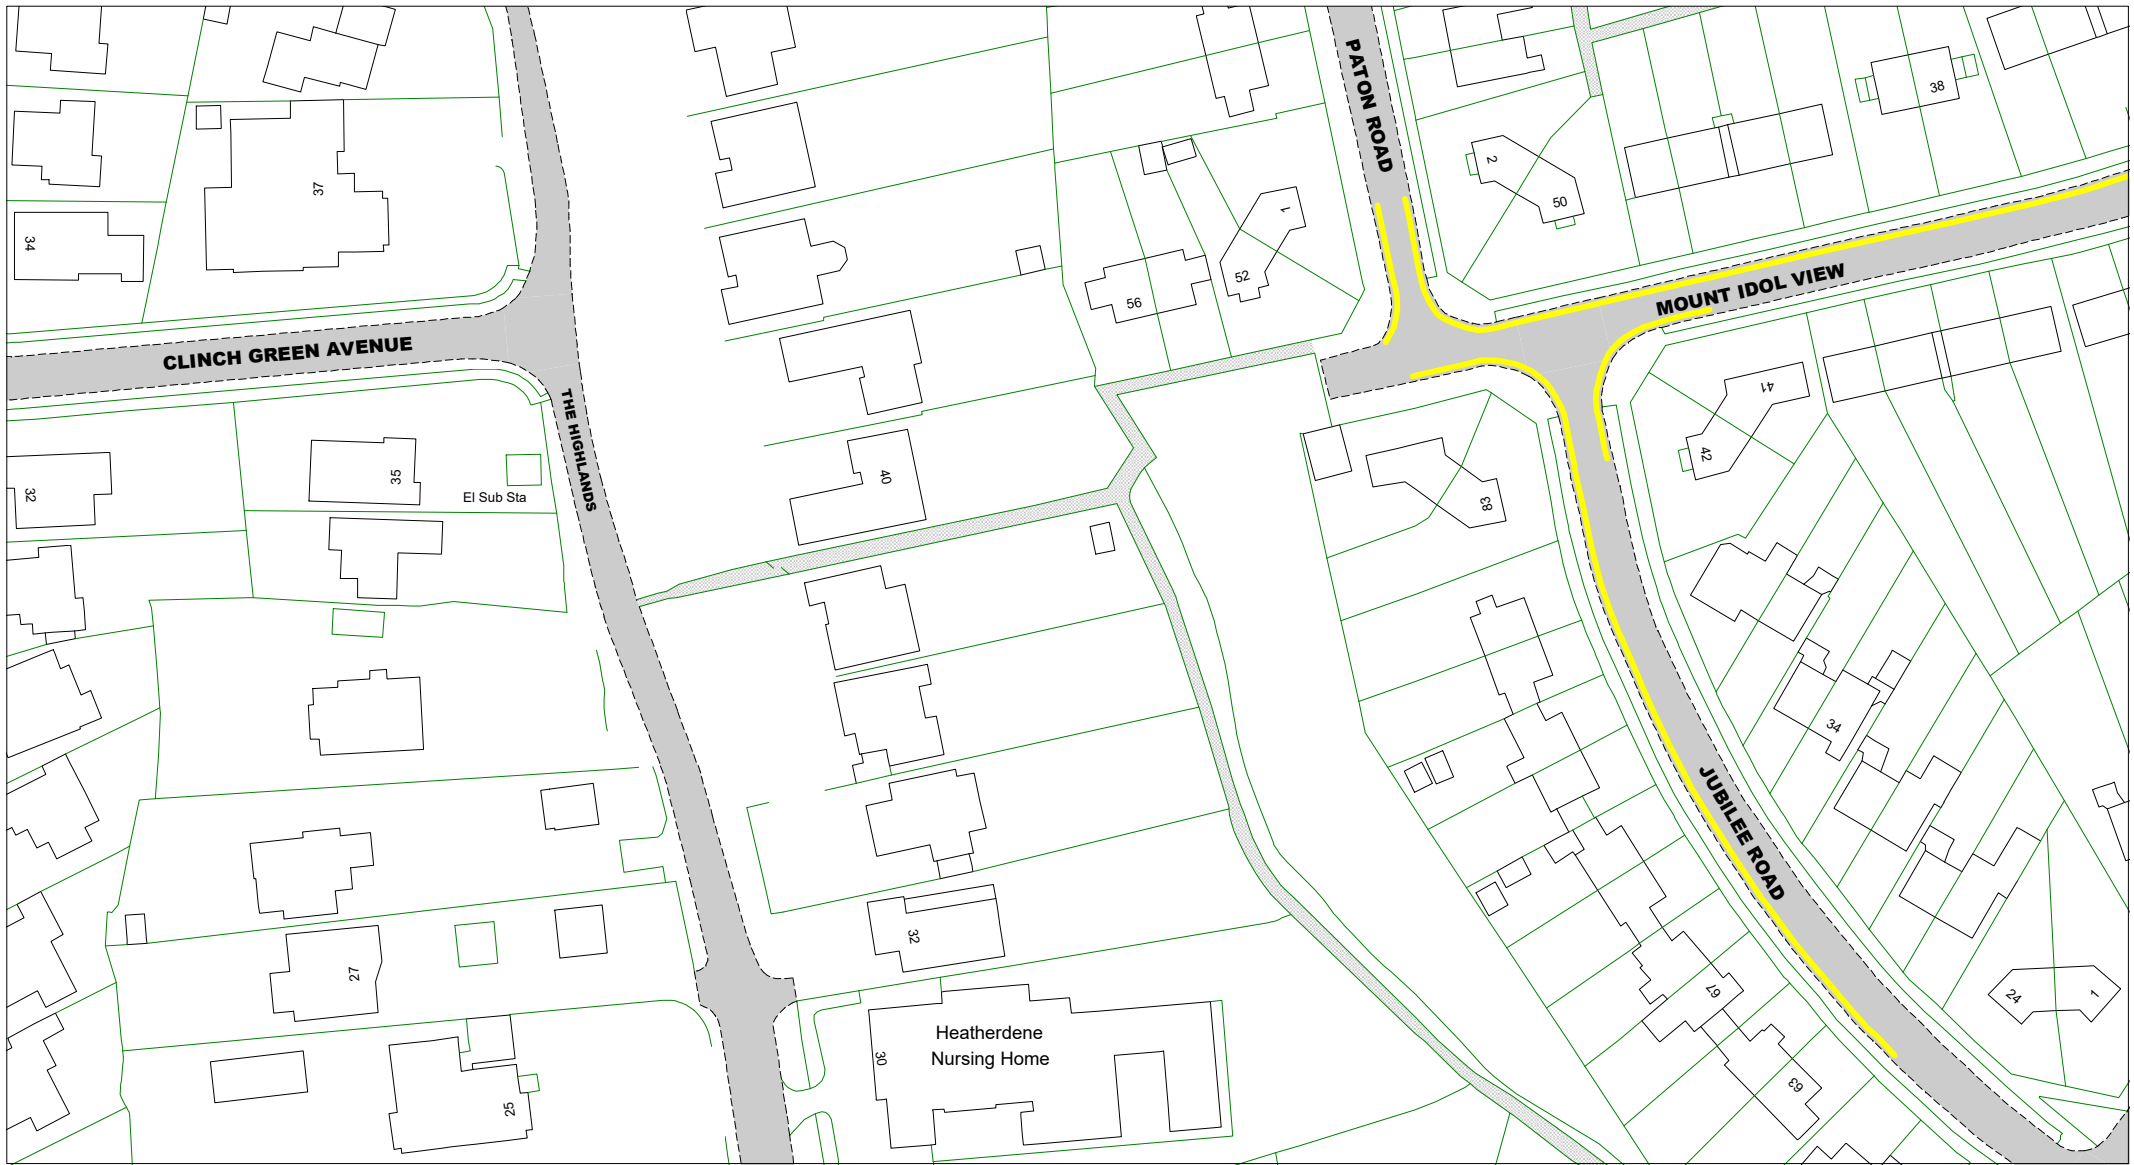

Adjacent Map Tile

LQ220

SCALE 1 : 1000

DATE 28/10/2024

Tile Ref: LP220
 Revision: 2024

© Crown copyright. All rights reserved
 East Sussex County Council
 Licence No. AC0000808855 2024

East Sussex
 County Council