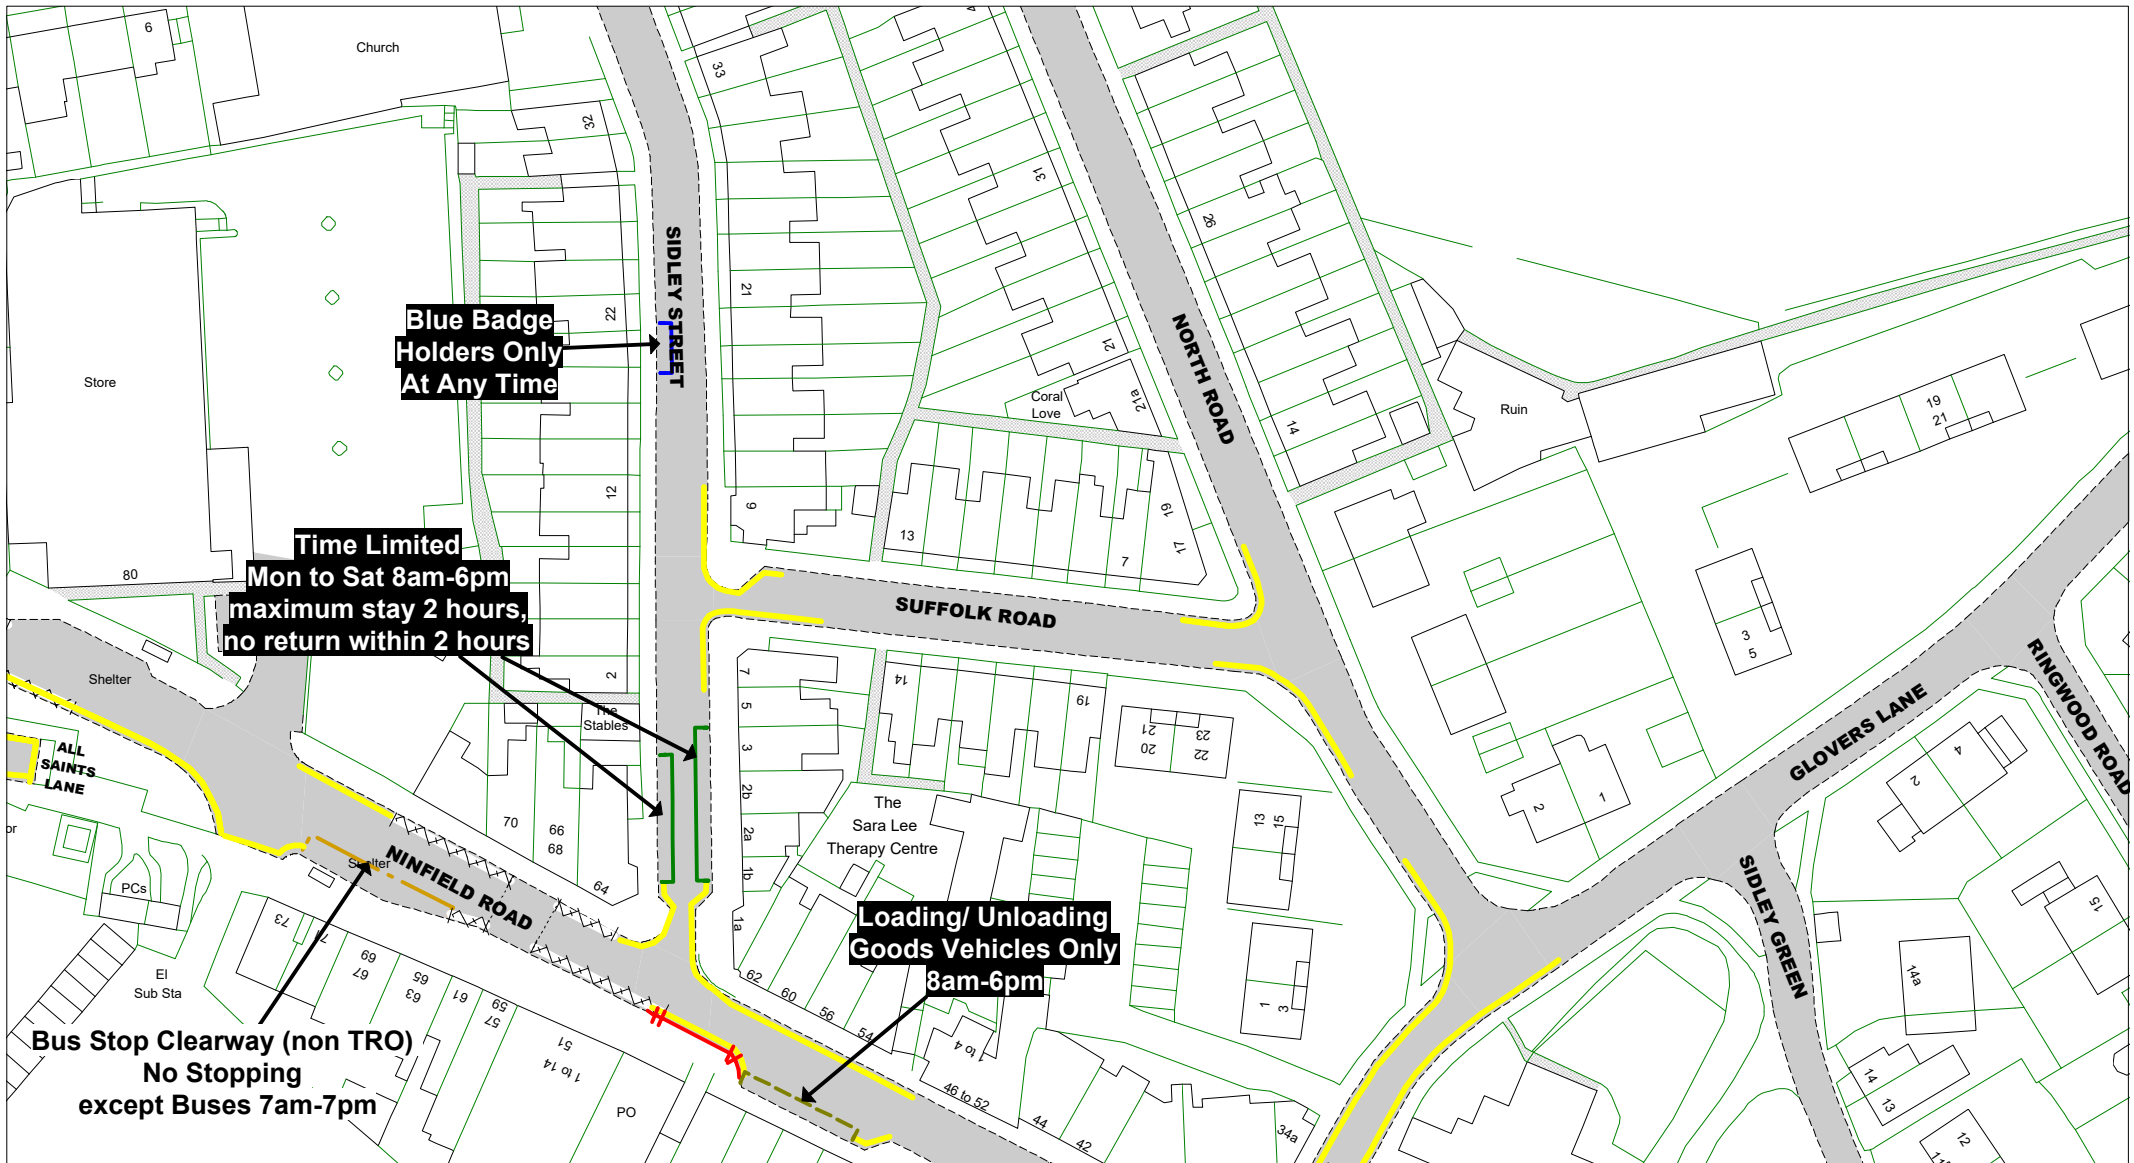

© Crown copyright. All rights reserved
East Sussex County Council
Licence No. AC0000808855 2024

East Sussex
County Council

The East Sussex (Rother District)
(Parking Places, Waiting,
No Stopping and
Loading Restrictions)
Traffic Regulation Order 2020
Amendment No. 2 Order 2024

Bexhill - Outer

Key to TRO Restriction Types

- No Waiting at Any Time
- No Waiting
- No Loading at Any Time
- No Loading
- Pay and Display
- Permit Holders or Time Limited
- Permit Holder Only Parking Area
- Disabled Badge Holders Only
- Loading/ Unloading Only
- Taxi Only

Bus Stop/ Taxi Clearway

Key to Non TRO Items

- Pedestrian Crossing (controlled area)
- Pedestrian Crossing Point
- Bus Stop/ Stand Clearway

Key to Labels

ABCD Permanent TRO restriction

ABCD Non TRO item

Adjacent Map Tile

▲

◀ **LS222**

LT223 ▶

▼

SCALE 1 : 1000

DATE 28/10/2024

Tile Ref: LS223
Revision: 2024