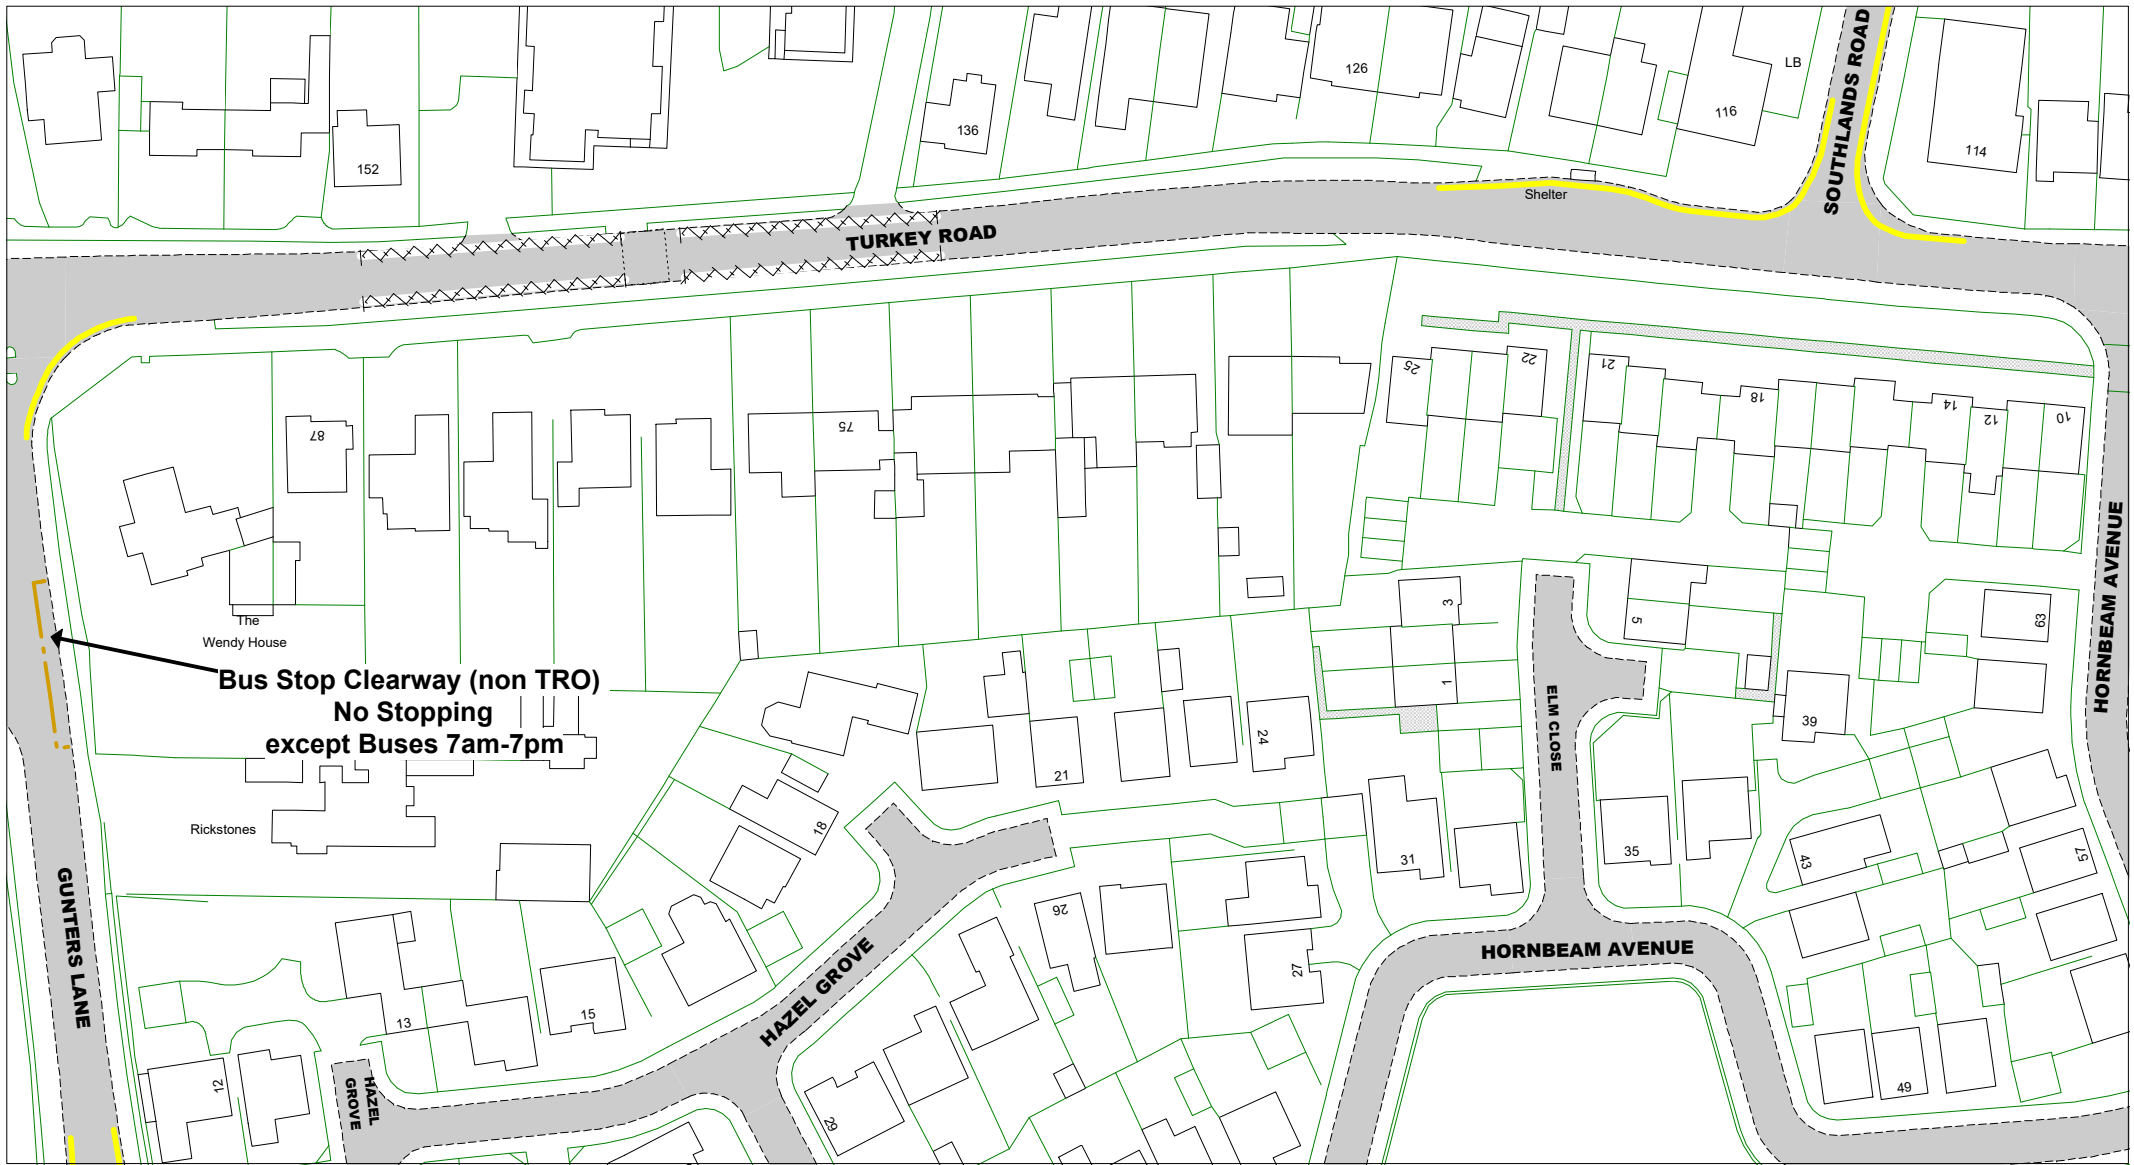

© Crown copyright. All rights reserved
East Sussex County Council
Licence No. AC0000808855 2024

East Sussex
County Council

The East Sussex (Rother District)
(Parking Places, Waiting,
No Stopping and
Loading Restrictions)
Traffic Regulation Order 2020
Amendment No. 2 Order 2024

Bexhill - Outer

Key to TRO Restriction Types

- No Waiting at Any Time
- No Waiting
- No Loading at Any Time
- No Loading
- Pay and Display
- Permit Holders or Time Limited
- Permit Holder Only Parking Area
- Disabled Badge Holders Only
- Loading/ Unloading Only
- Taxi Only

Bus Stop/ Taxi Clearway

Key to Non TRO Items

- Pedestrian Crossing (controlled area)
- Pedestrian Crossing Point
- Bus Stop/ Stand Clearway

Key to Labels

- Permanent TRO restriction
- Non TRO item

Adjacent Map Tile

- LR220
- LS219
- LS221
- LT220

SCALE 1 : 1000
DATE 28/10/2024

Tile Ref: LS220
Revision: 2024