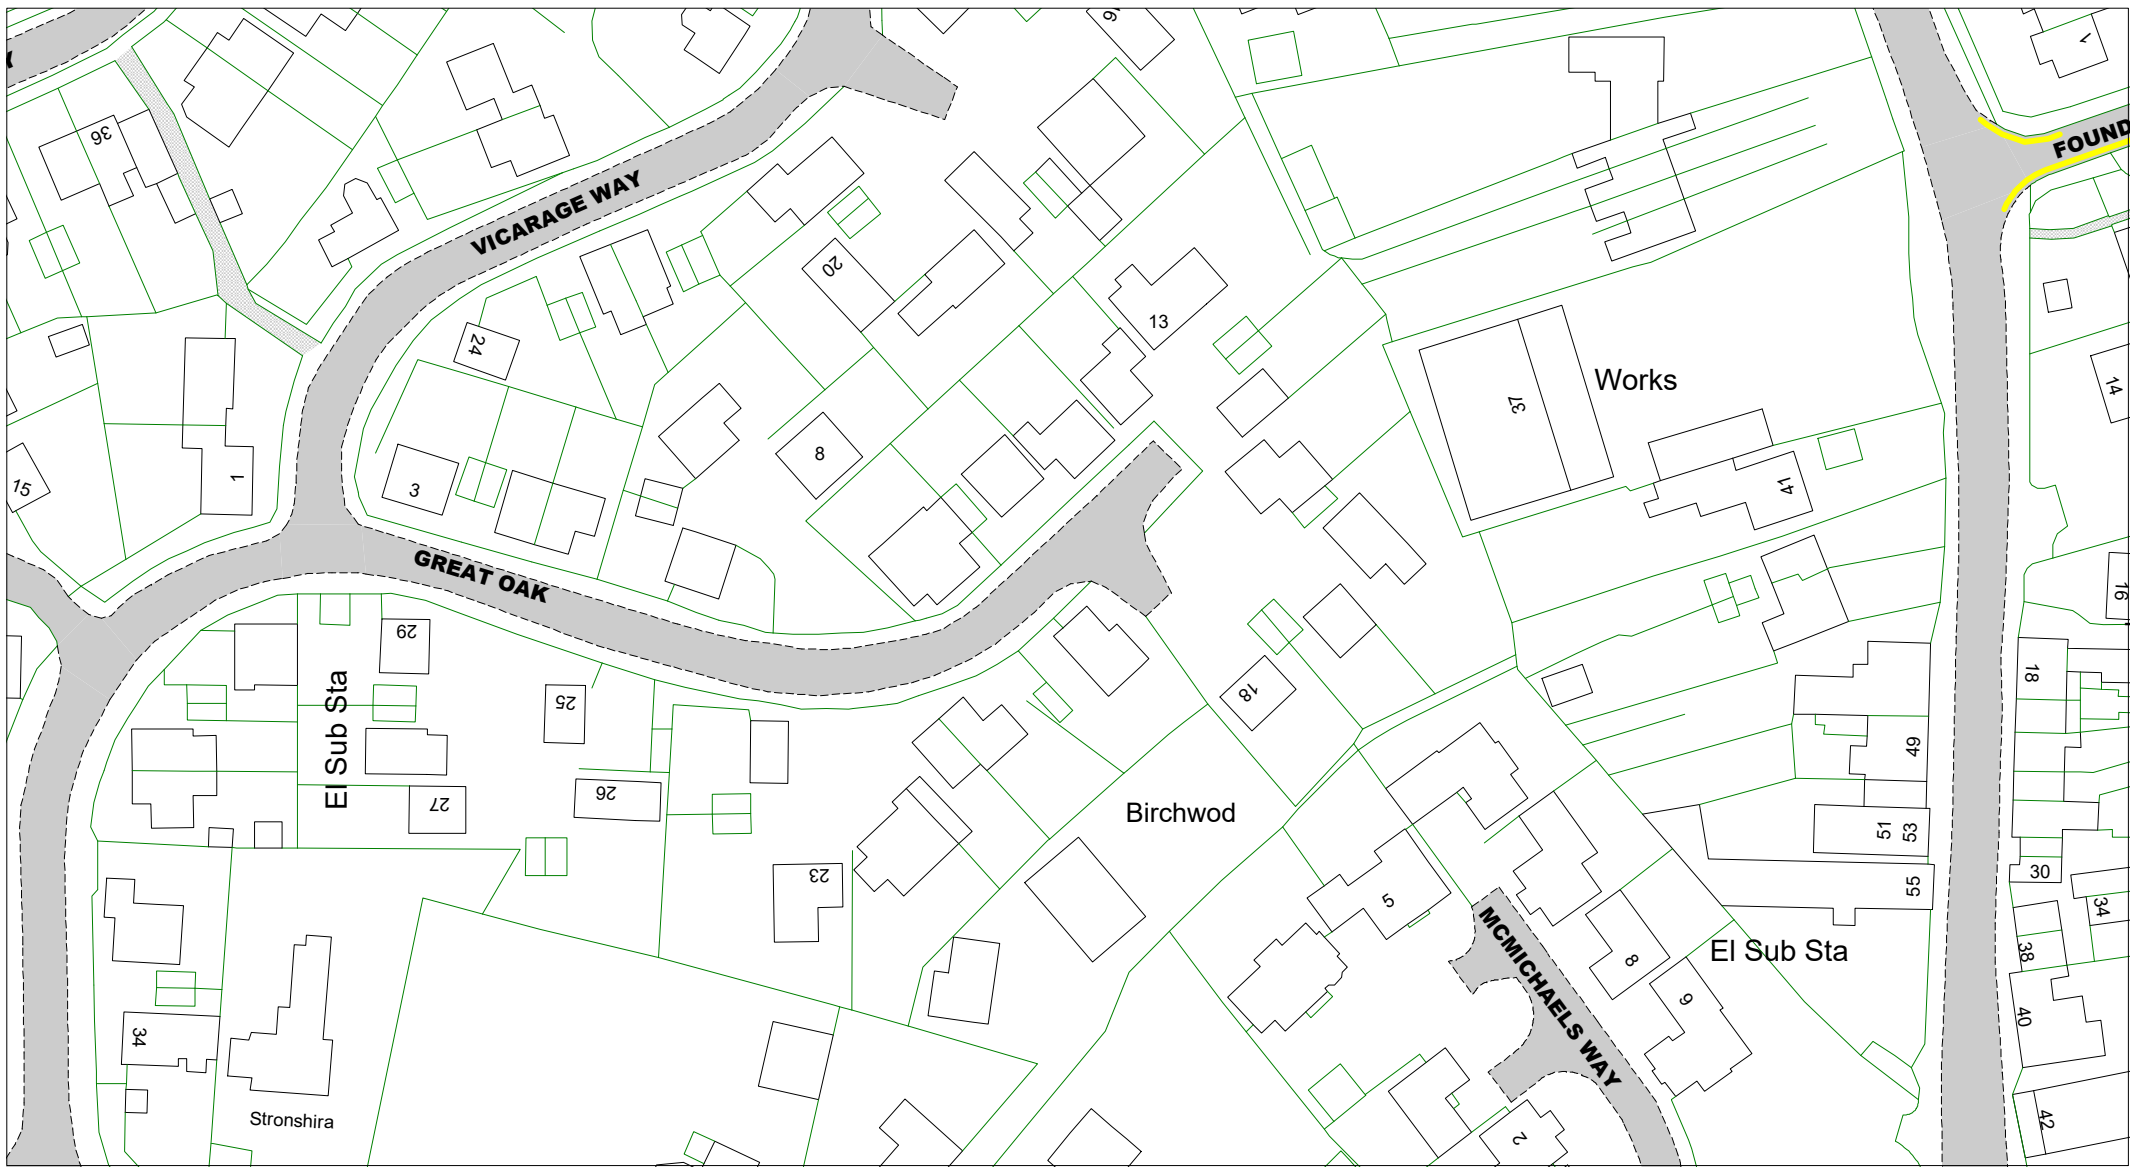

© Crown copyright. All rights reserved
East Sussex County Council
Licence No. AC0000808855 2024

The East Sussex (Rother District)
(Parking Places, Waiting,
No Stopping and
Loading Restrictions)
Traffic Regulation Order 2020
Amendment No. 2 Order 2024

Hurst Green

Key to TRO Restriction Types

- No Waiting at Any Time
- No Waiting
- No Loading at Any Time
- No Loading
- Pay and Display
- Permit Holders or Time Limited
- Permit Holder Only Parking Area
- Disabled Badge Holders Only
- Loading/ Unloading Only
- Taxi Only

Bus Stop/ Taxi Clearway

Key to Non TRO Items

- Pedestrian Crossing (controlled area)
- Pedestrian Crossing Point
- Bus Stop/ Stand Clearway

Key to Labels

ABCD Permanent TRO restriction

ABCD Non TRO item

Adjacent Map Tile

HE221

SCALE	1 : 1000
DATE	28/10/2024
Tile Ref: HE220