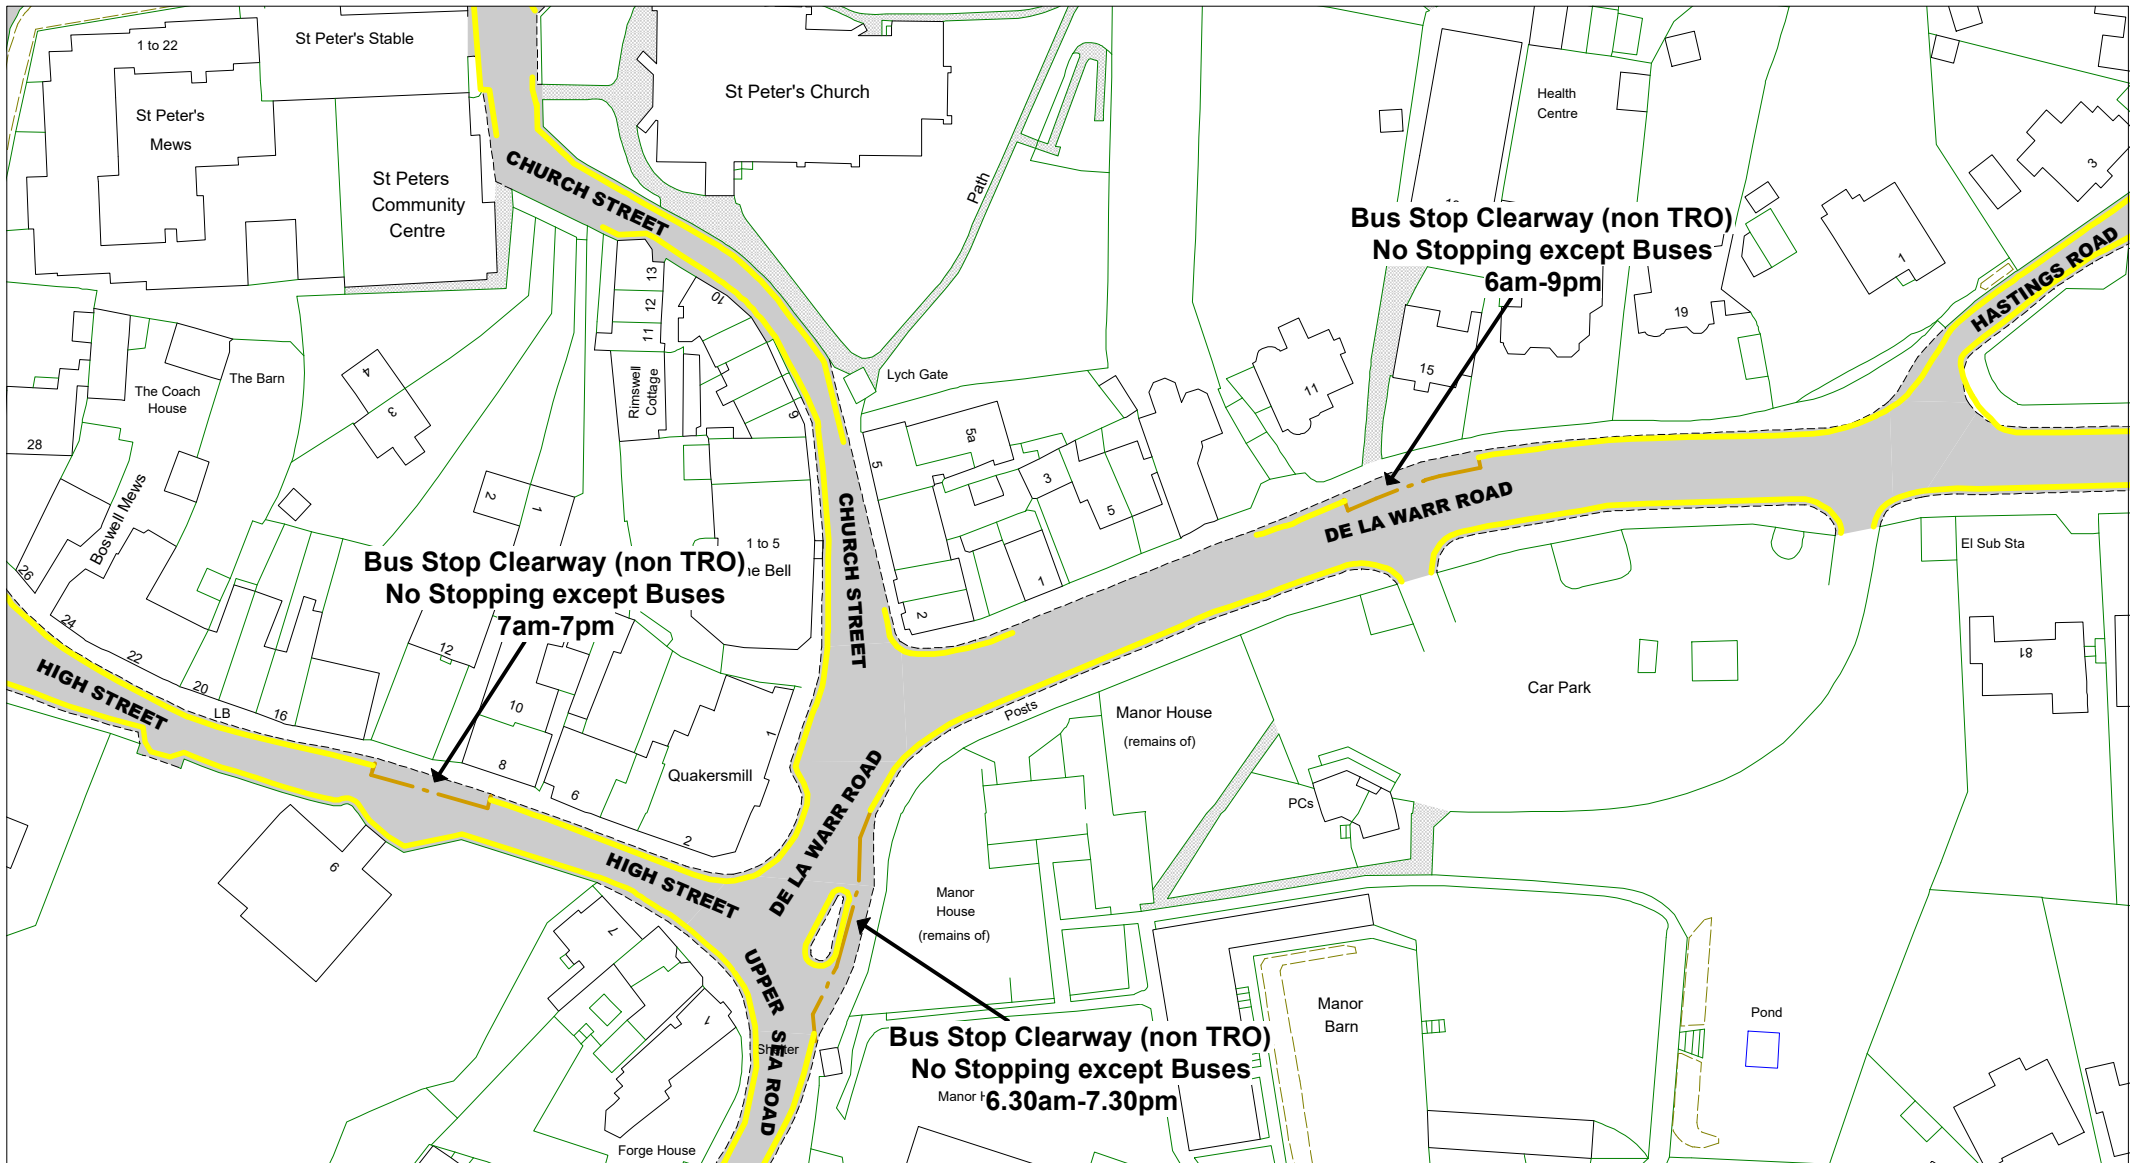

Adjacent Map Tile

 **KD227**

 **KE228** 

SCALE	1 : 1000
DATE	28/10/2024

Tile Ref: KE227
 Revision: 2024

© Crown copyright. All rights reserved
 East Sussex County Council
 Licence No. AC0000808855 2024

The East Sussex (Rother District)
 (Parking Places, Waiting,
 No Stopping and
 Loading Restrictions)
 Traffic Regulation Order 2020
 Amendment No. 2 Order 2024