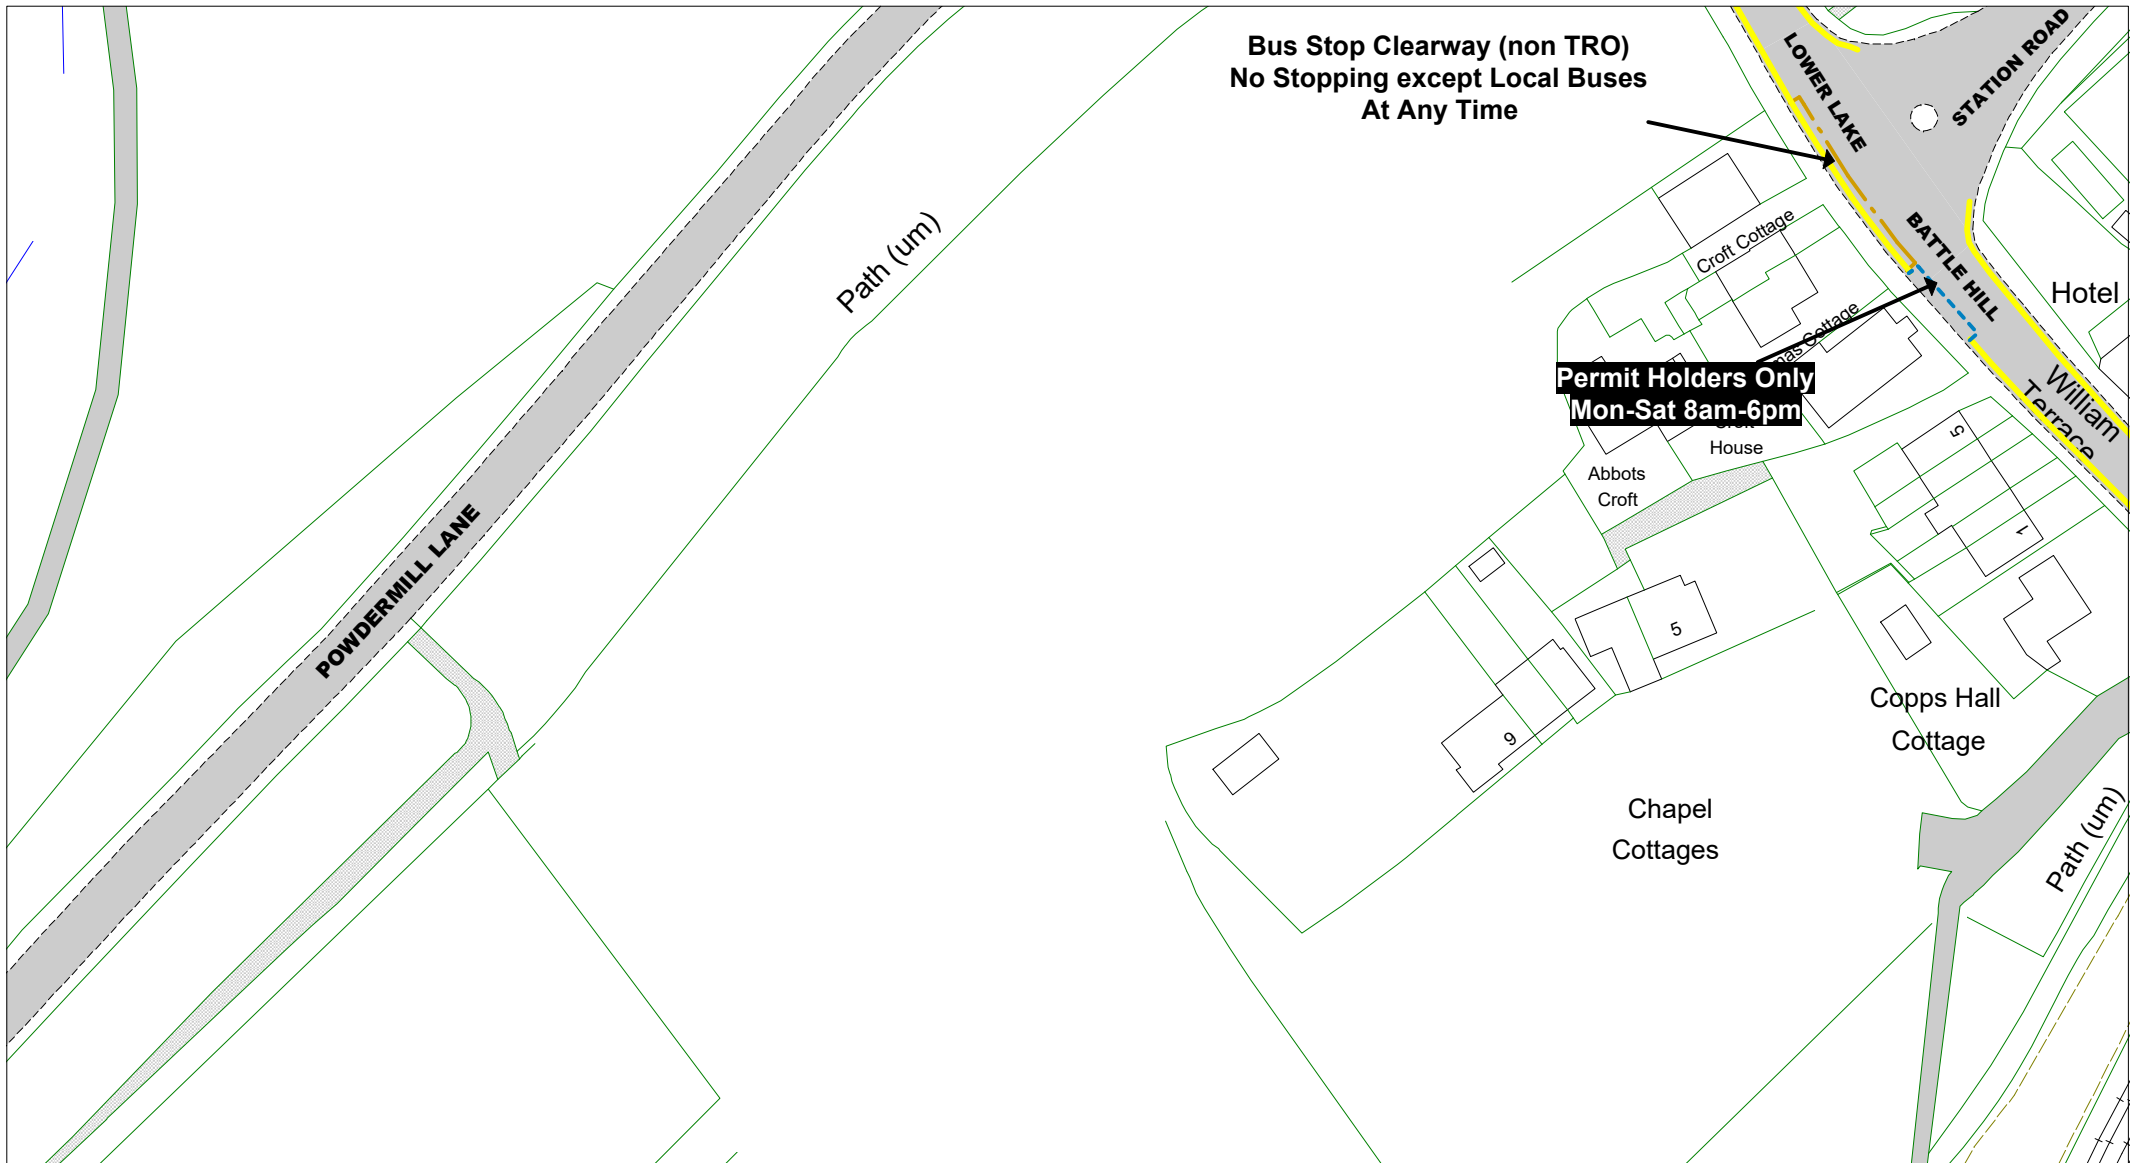

© Crown copyright. All rights reserved
East Sussex County Council
Licence No. AC0000808855 2024

The East Sussex (Rother District)
(Parking Places, Waiting,
No Stopping and
Loading Restrictions)
Traffic Regulation Order 2020
Amendment No. 2 Order 2024

Battle

Key to TRO Restriction Types

- No Waiting at Any Time
- No Waiting
- No Loading at Any Time
- No Loading
- Pay and Display
- Permit Holders or Time Limited
- Permit Holder Only Parking Area
- Disabled Badge Holders Only
- Loading/ Unloading Only
- Taxi Only

Bus Stop/ Taxi Clearway

Key to Non TRO Items

- Pedestrian Crossing (controlled area)
- Pedestrian Crossing Point
- Bus Stop/ Stand Clearway

Key to Labels

ABCD Permanent TRO restriction

ABCD Non TRO item

Adjacent Map Tile

KD227

KE228

SCALE	1 : 1000
DATE	28/10/2024

Tile Ref: KE227
Revision: 2024