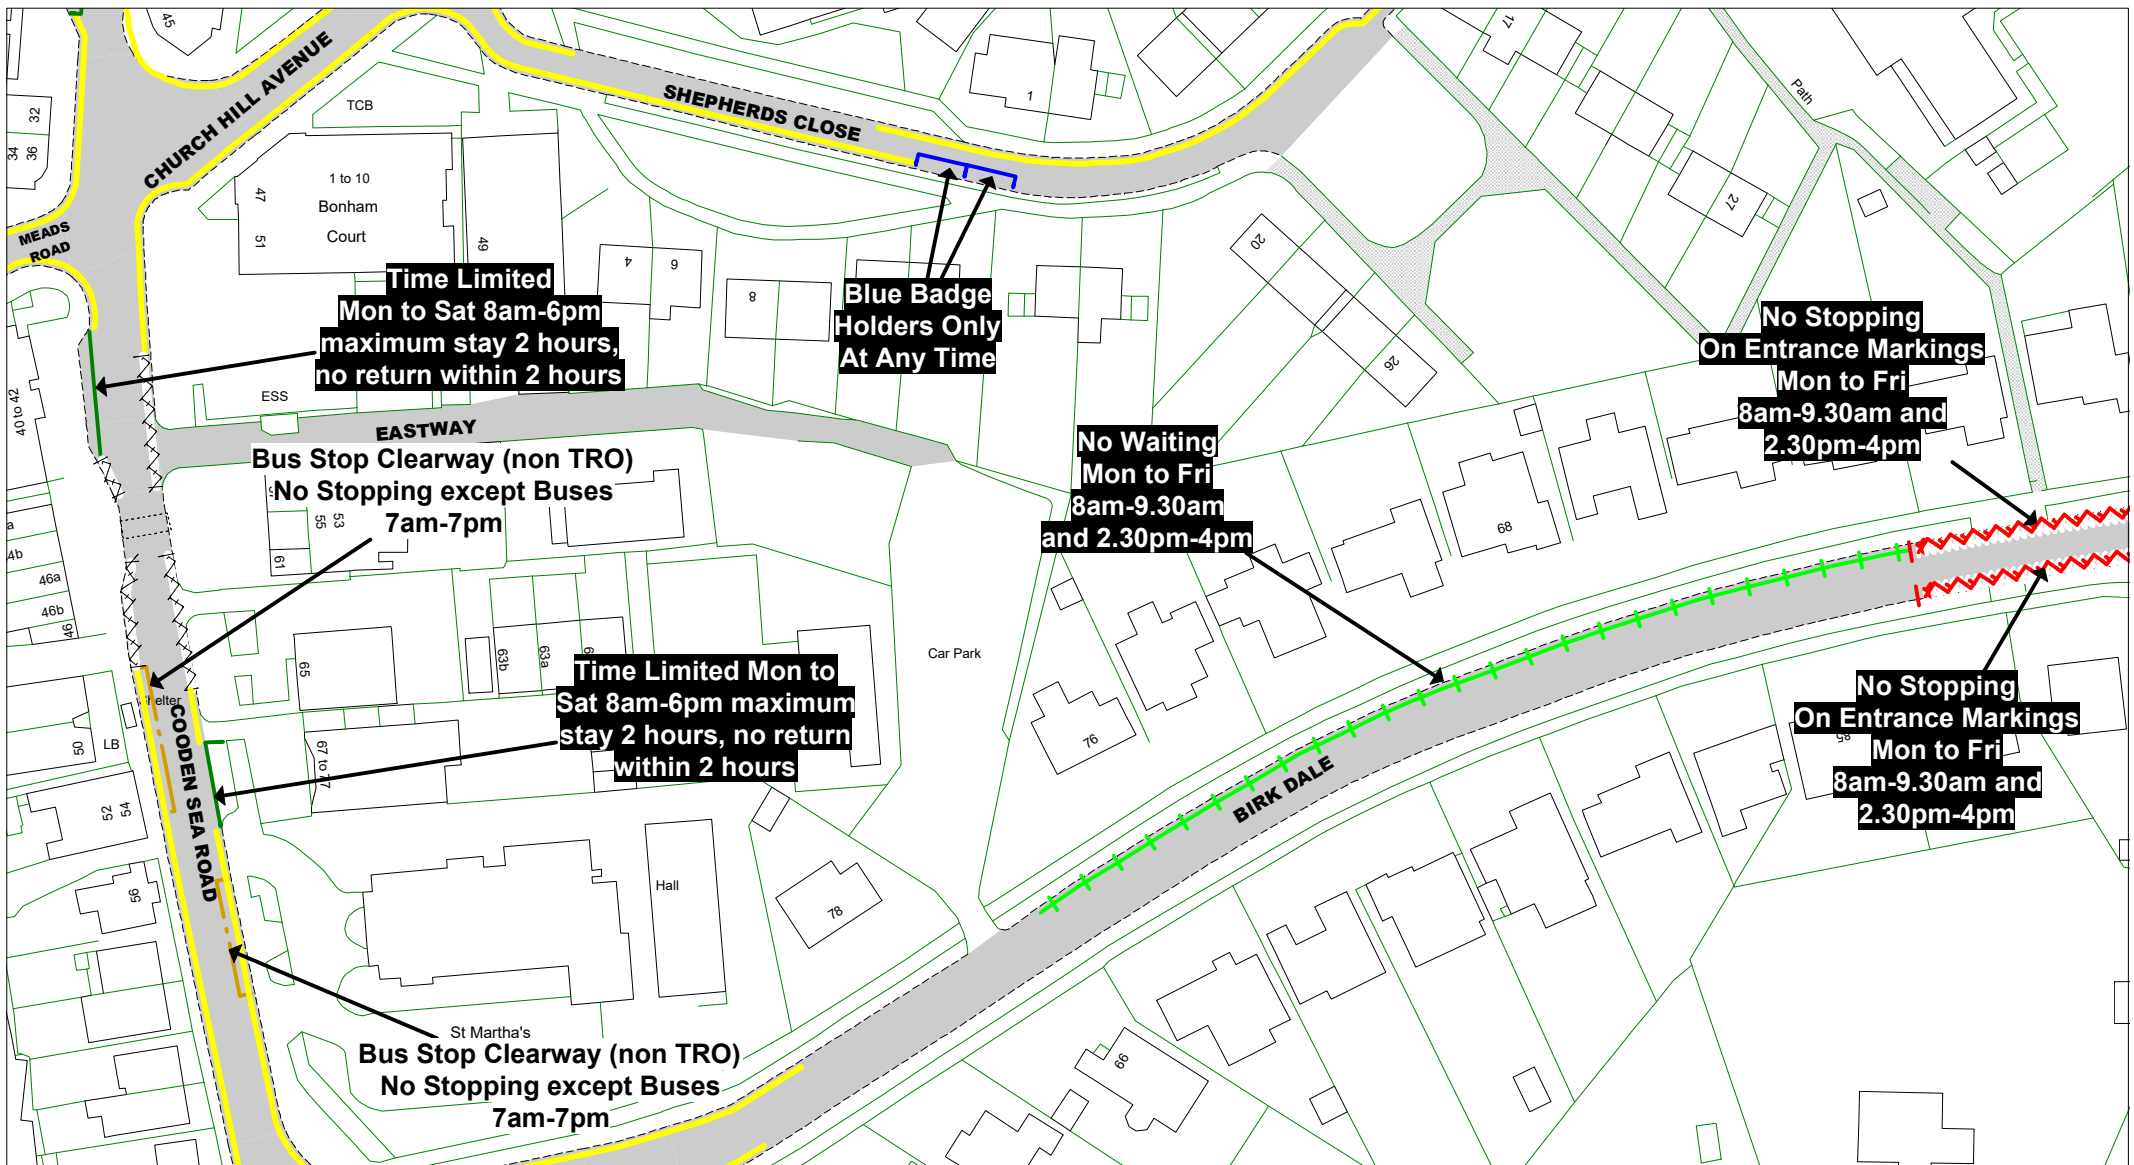

© Crown copyright. All rights reserved
East Sussex County Council
Licence No. AC0000808855 2024

The East Sussex (Rother District)
(Parking Places, Waiting,
No Stopping and
Loading Restrictions)
Traffic Regulation Order 2020
Amendment No. 2 Order 2024

Bexhill - Outer

Key to TRO Restriction Types

- No Waiting at Any Time
- No Waiting
- No Loading at Any Time
- No Loading
- Pay and Display
- Permit Holders or Time Limited
- Permit Holder Only Parking Area
- Disabled Badge Holders Only
- Loading/ Unloading Only
- Taxi Only

Bus Stop/ Taxi Clearway

Key to Non TRO Items

- Pedestrian Crossing (controlled area)
- Pedestrian Crossing Point
- Bus Stop/ Stand Clearway

Key to Labels

ABCD Permanent TRO restriction

ABCD Non TRO item

Adjacent Map Tile

- **MB214**
- **MC213**
- **MC215**
- **MD214**

SCALE	1 : 1000
DATE	28/10/2024
Tile Ref: MC214	
Revision: 2024