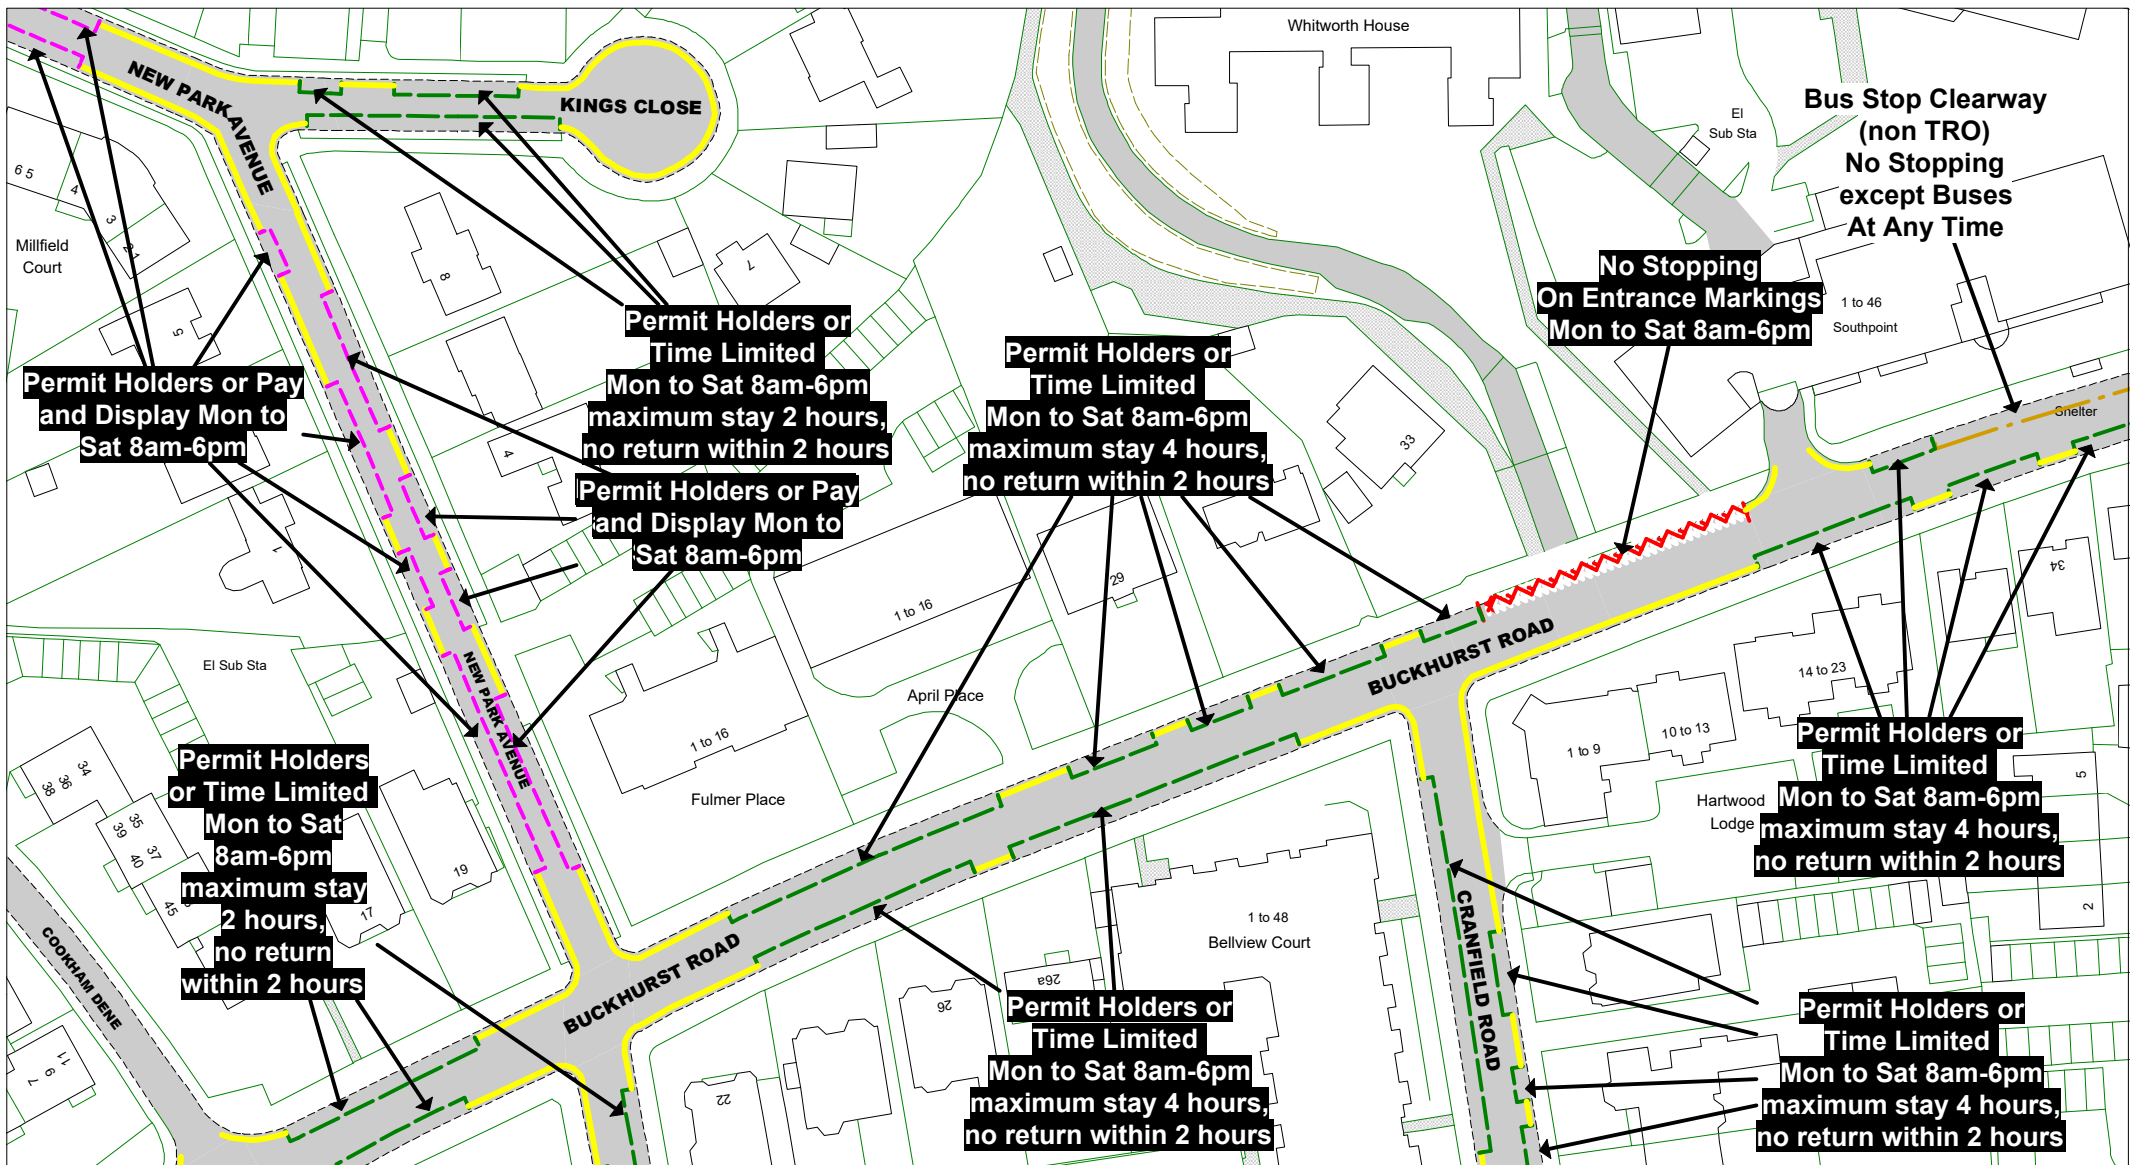

© Crown copyright. All rights reserved
East Sussex County Council
Licence No. AC0000808855 2024

East Sussex
County Council

The East Sussex (Rother District)
(Parking Places, Waiting,
No Stopping and
Loading Restrictions)
Traffic Regulation Order 2020
Amendment No. 2 Order 2024

Bexhill - Central

Key to TRO Restriction Types

- No Waiting at Any Time
- No Waiting
- No Loading at Any Time
- No Loading
- Pay and Display
- Permit Holders or Time Limited
- Permit Holder Only Parking Area
- Disabled Badge Holders Only
- Loading/ Unloading Only
- Taxi Only

Bus Stop/ Taxi Clearway

Key to Non TRO Items

- Pedestrian Crossing (controlled area)
- Pedestrian Crossing Point
- Bus Stop/ Stand Clearway

Key to Labels

ABCD Permanent TRO restriction

ABCD Non TRO item

Adjacent Map Tile

MB224

MC223

MC225

MD224

SCALE 1 : 1000

DATE 28/10/2024

Tile Ref: MC224
Revision: 2024