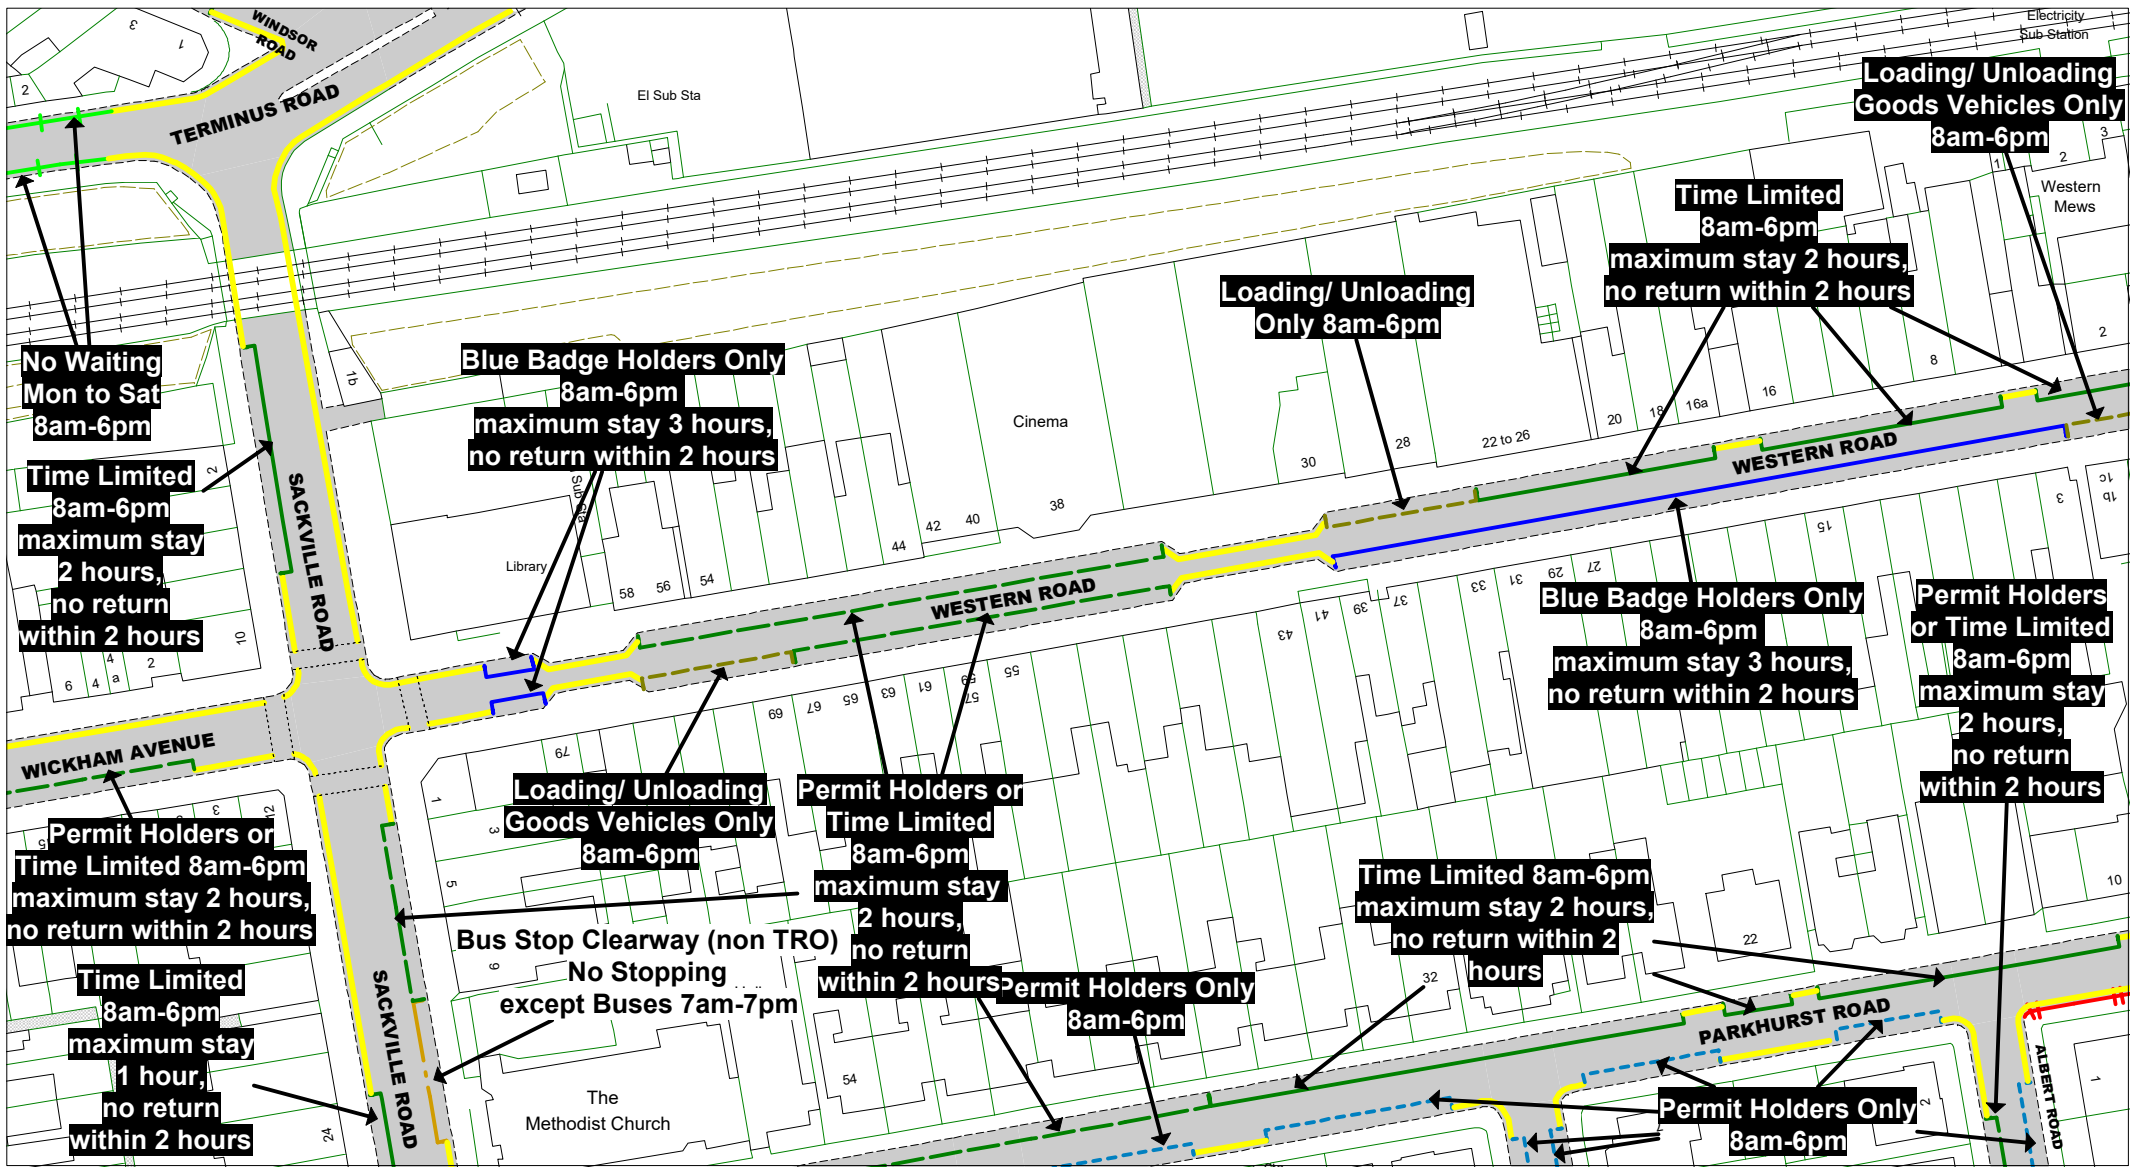

© Crown copyright. All rights reserved
East Sussex County Council
Licence No. AC0000808855 2024

The East Sussex (Rother District)
(Parking Places, Waiting,
No Stopping and
Loading Restrictions)
Traffic Regulation Order 2020
Amendment No. 2 Order 2024

Bexhill - Central

Key to TRO Restriction Types

- No Waiting at Any Time
- No Waiting
- No Loading at Any Time
- No Loading
- Pay and Display
- Permit Holders or Time Limited
- Permit Holder Only Parking Area
- Disabled Badge Holders Only
- Loading/ Unloading Only
- Taxi Only

Bus Stop/ Taxi Clearway

Key to Non TRO Items

- Pedestrian Crossing (controlled area)
- Pedestrian Crossing Point
- Bus Stop/ Stand Clearway

Key to Labels

- Permanent TRO restriction
- Non TRO item

Adjacent Map Tile

- **MD223**
- **ME222**
- **ME224**
- **MF223**

SCALE 1 : 1000
DATE 28/10/2024

Tile Ref: ME223
Revision: 2024