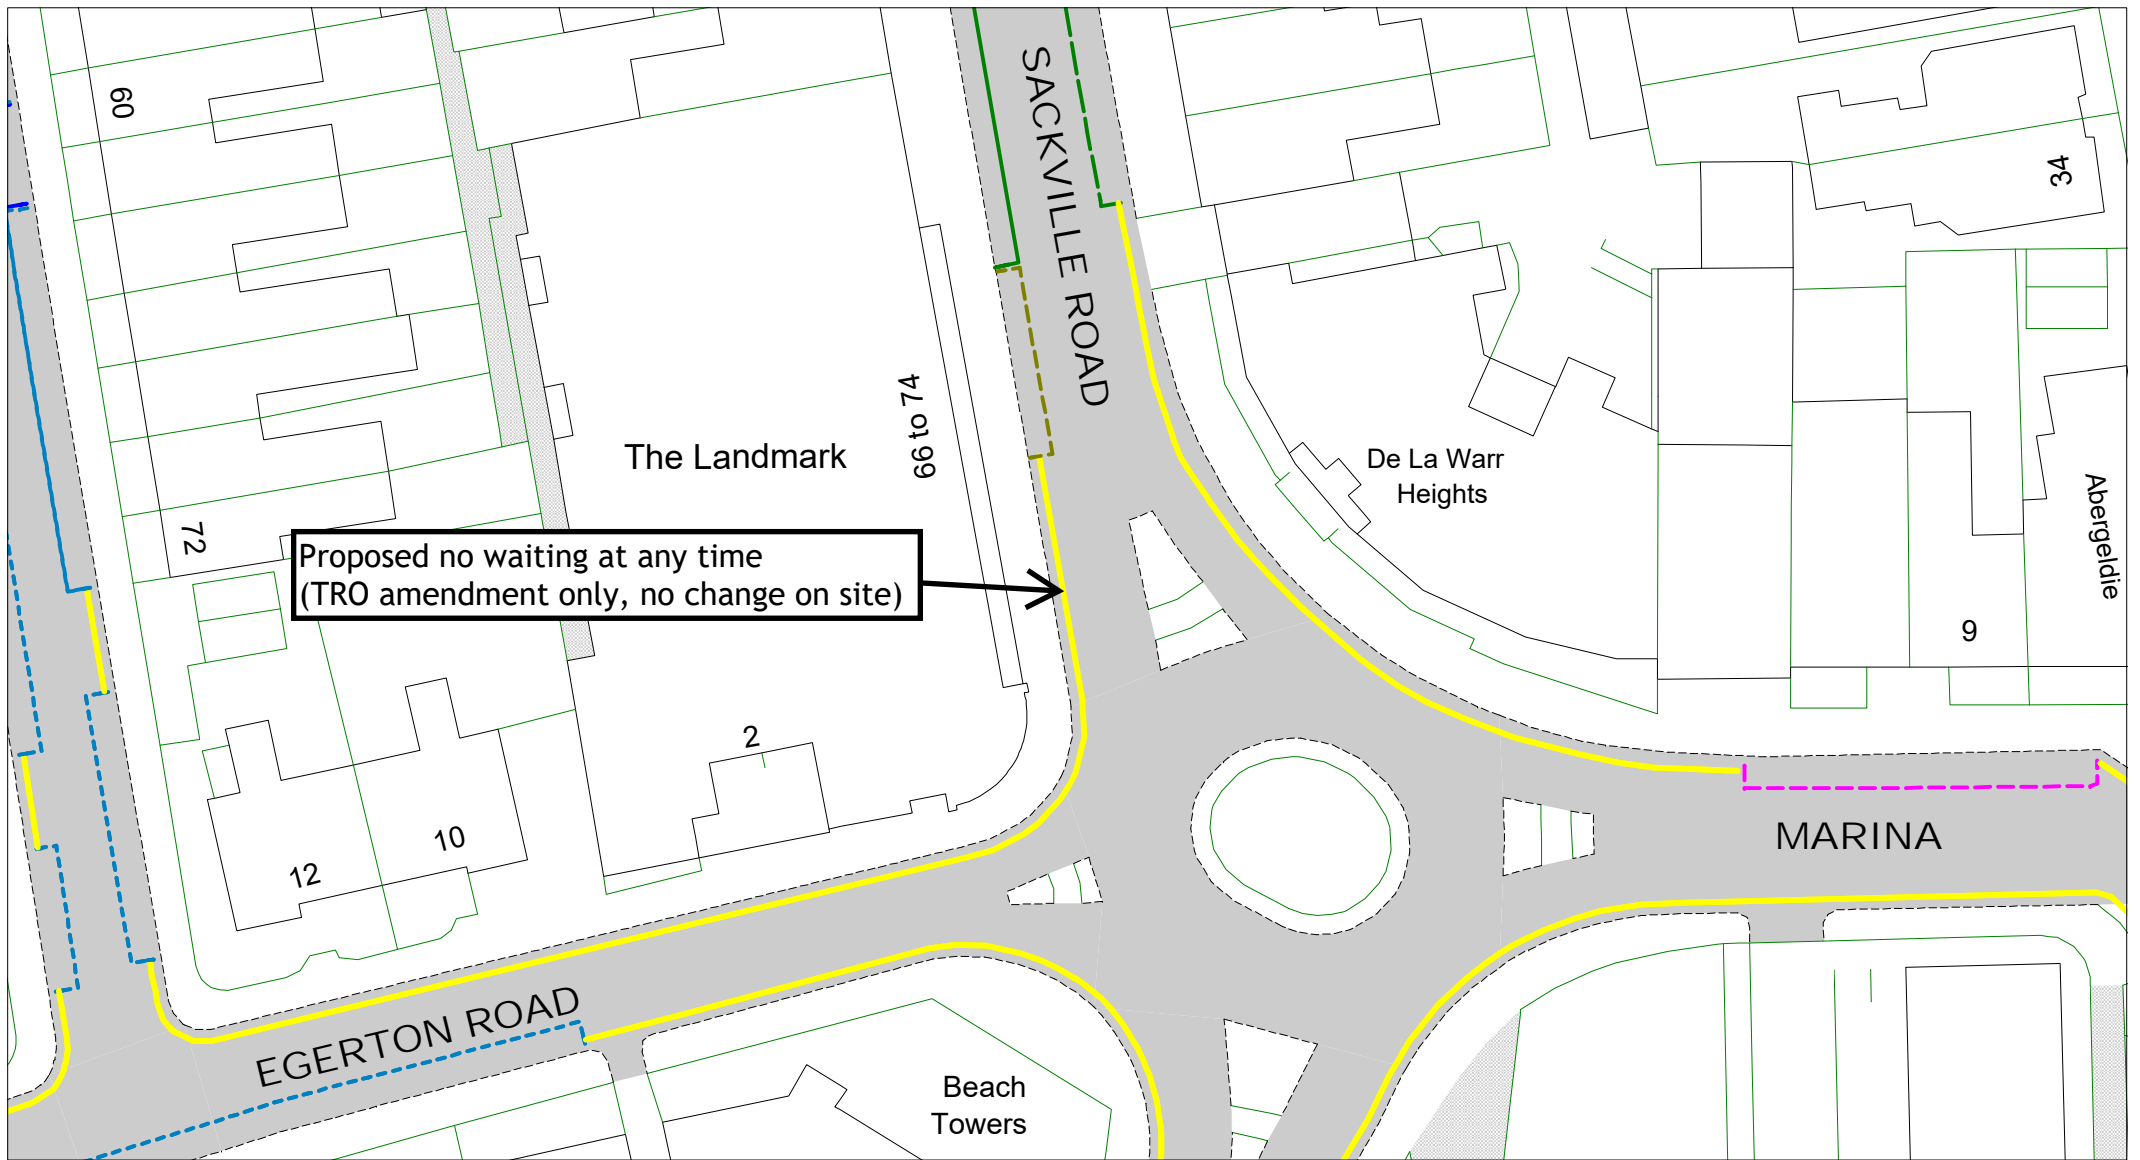

Proposed no waiting at any time
(TRO amendment only, no change on site)