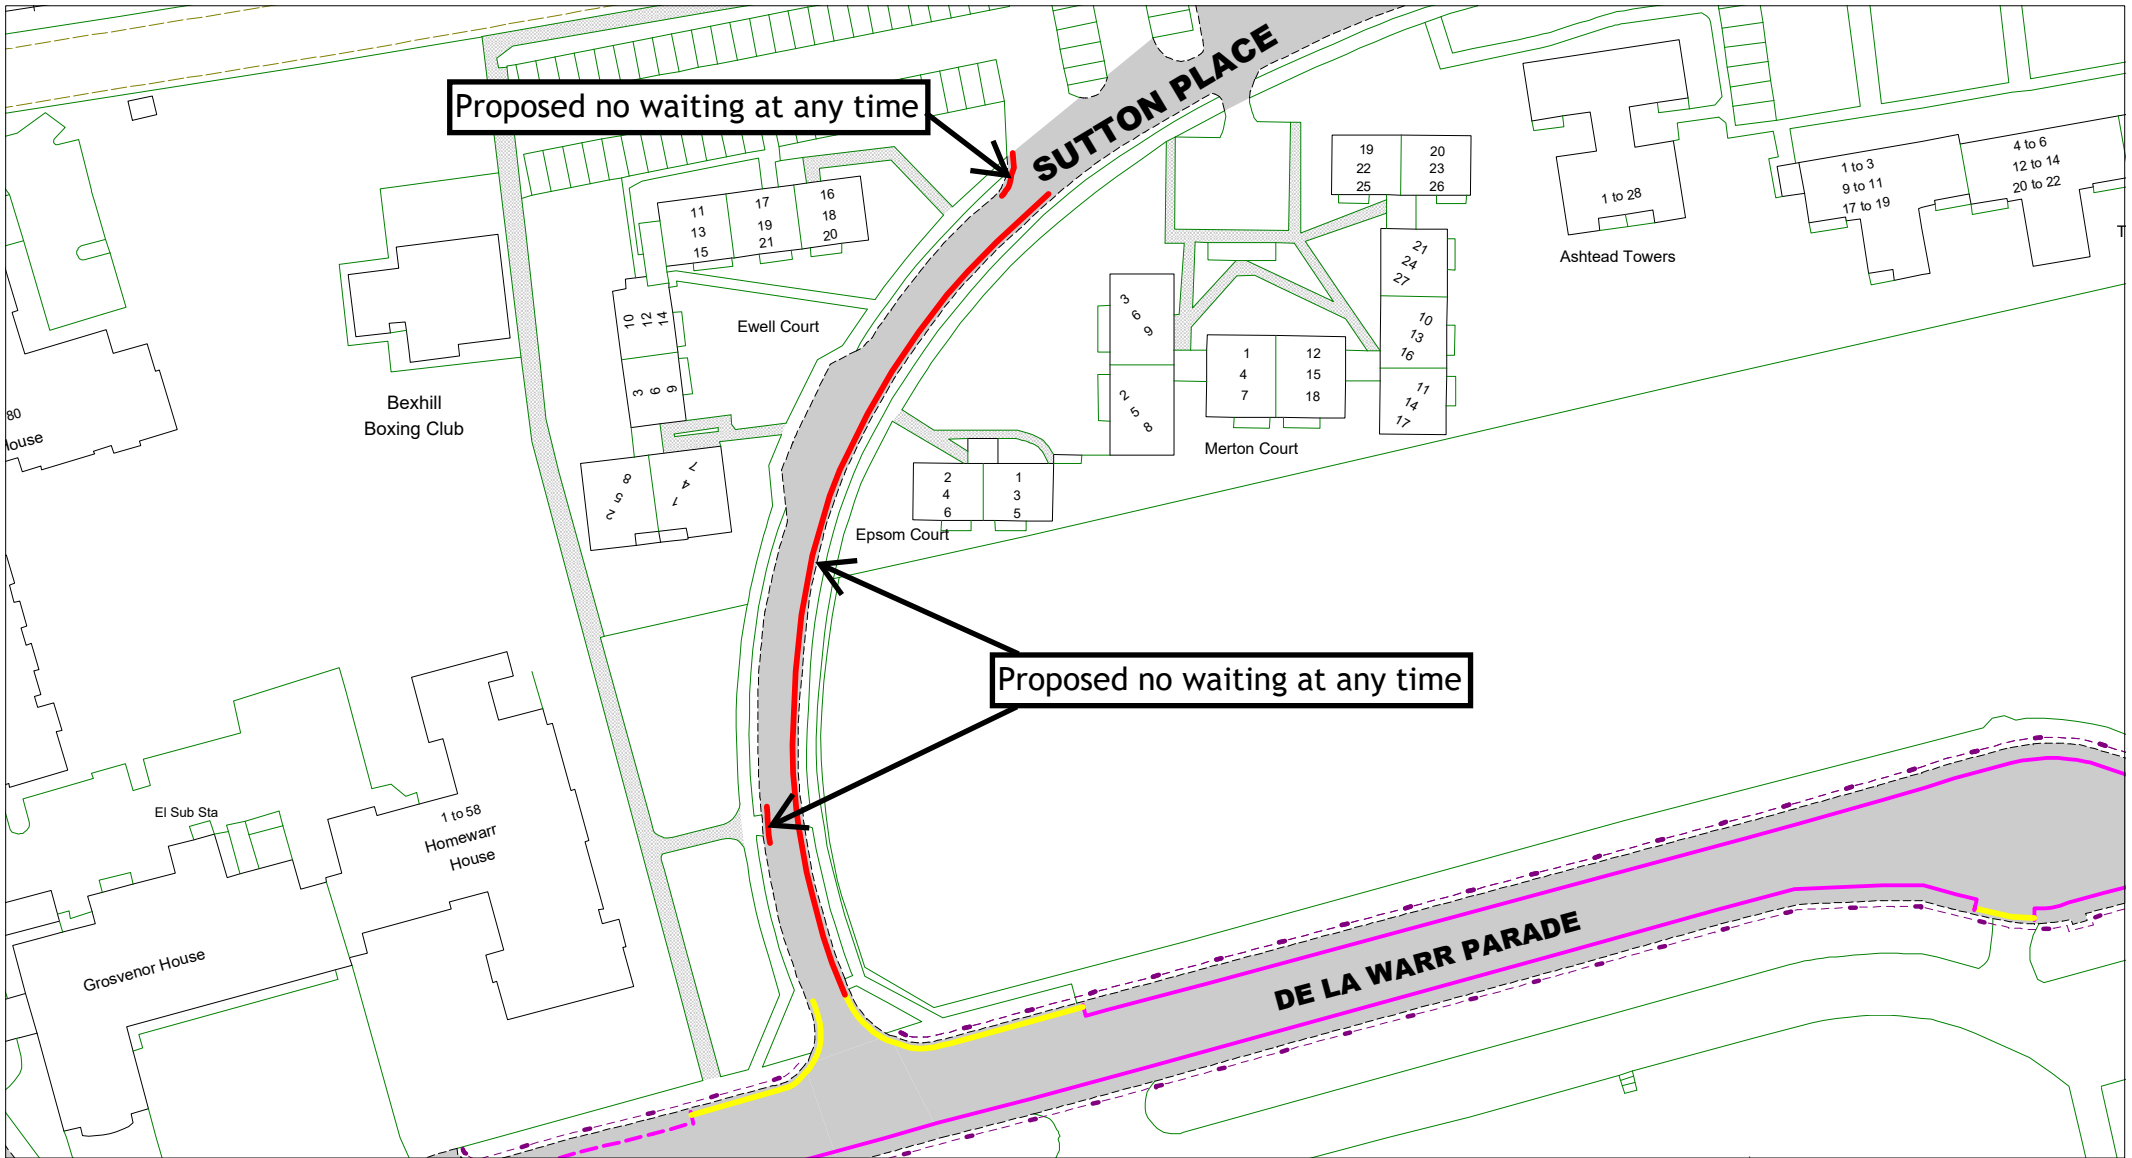

Sutton Place, Bexhill

Return to index

Key to restriction types

SCALE	1 : 1000
DATE	04/01/2024
DRAWING No.	RR23 18
DRAWN BY	
© Crown copyright. All rights reserved East Sussex County Council Licence No. AC0000808855 2024