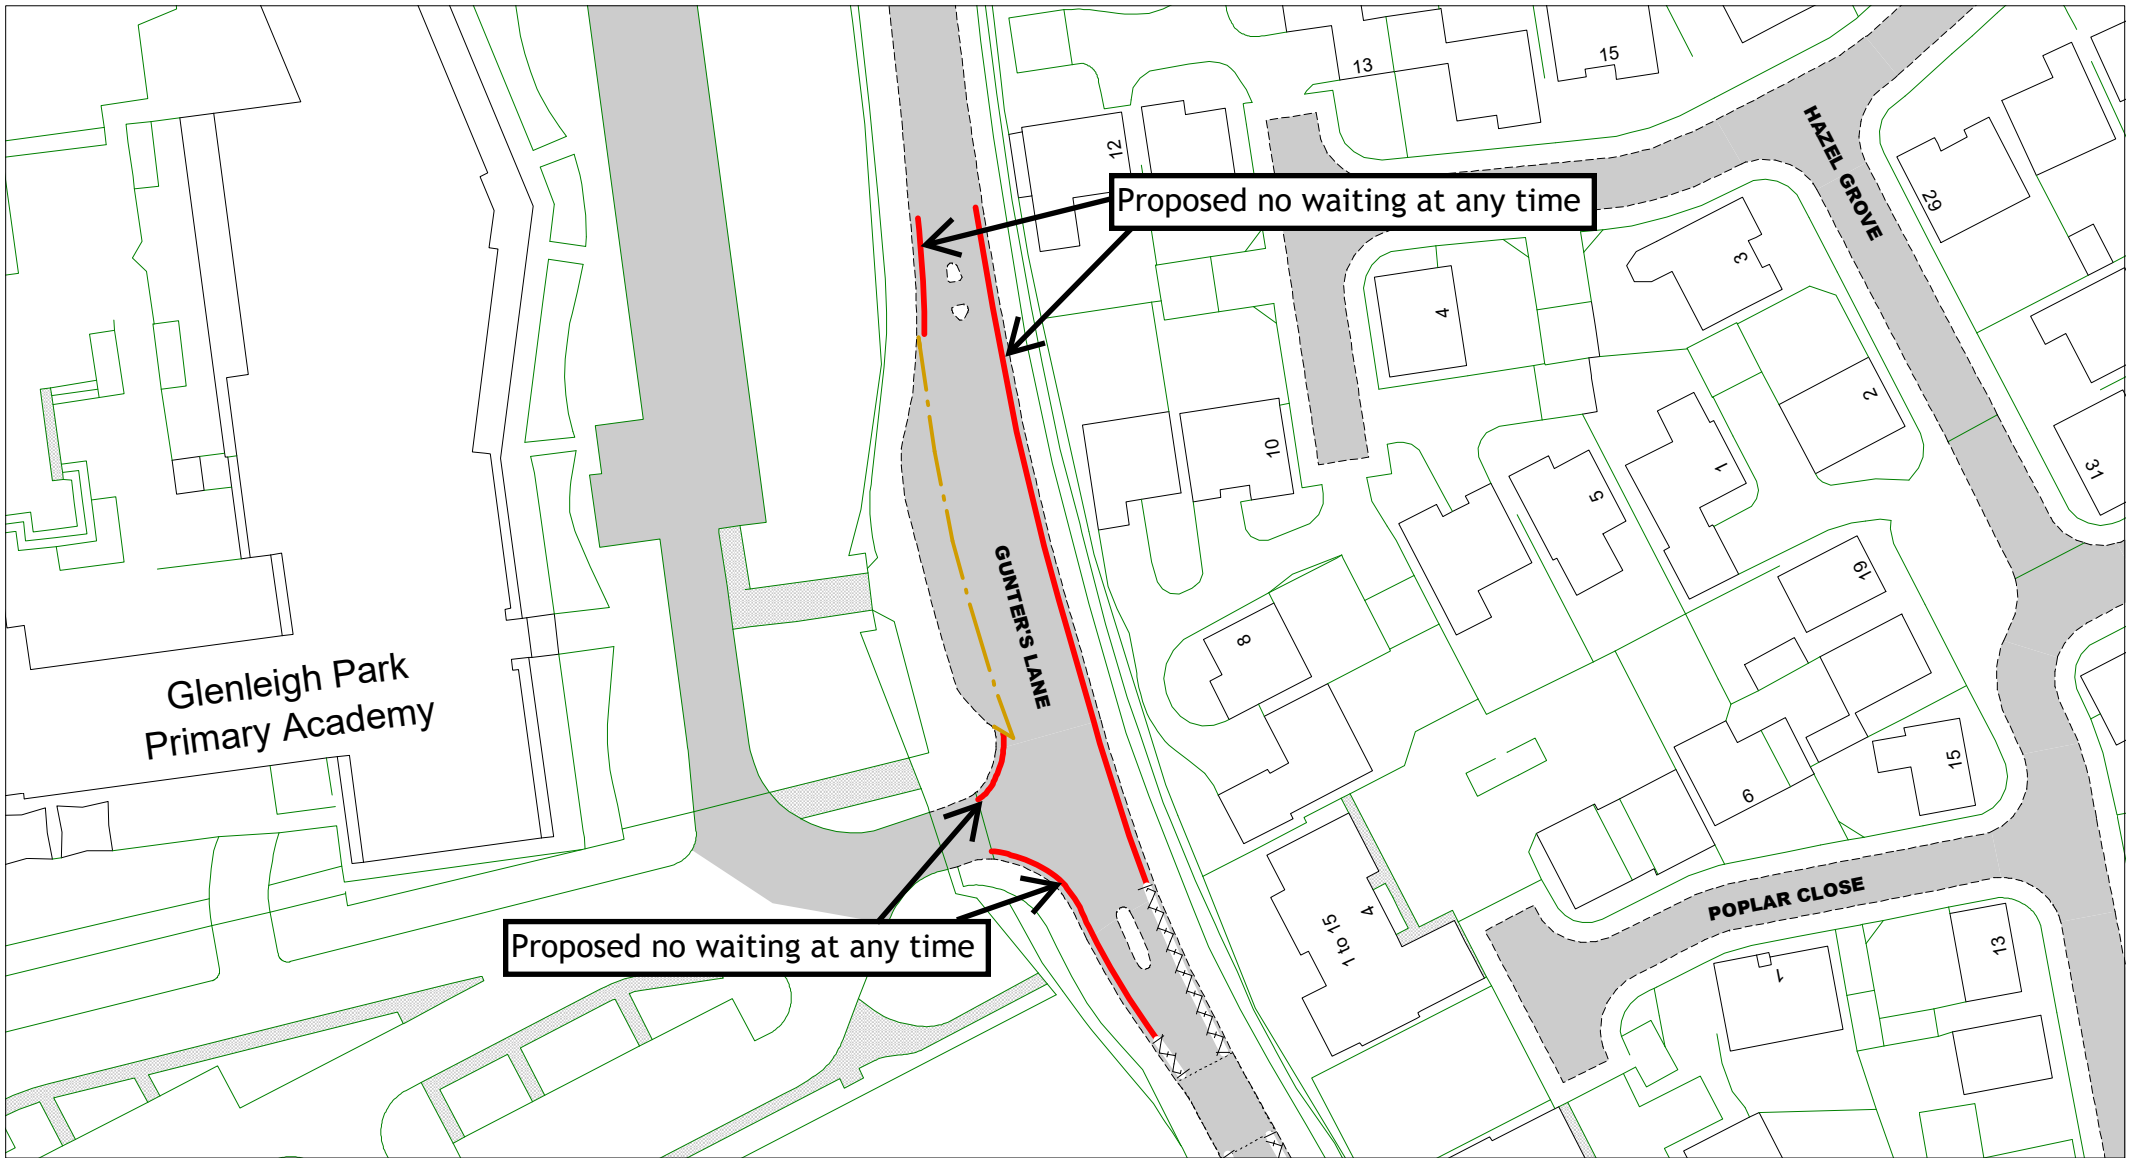

Gunters Lane, Bexhill

[Return to index](#)

Key to restriction types

SCALE	1 : 750
DATE	26/01/2024
DRAWING No.	RR23 08
DRAWN BY	
<small>© Crown copyright. All rights reserved East Sussex County Council Licence No. AC0000808855 2024</small>	