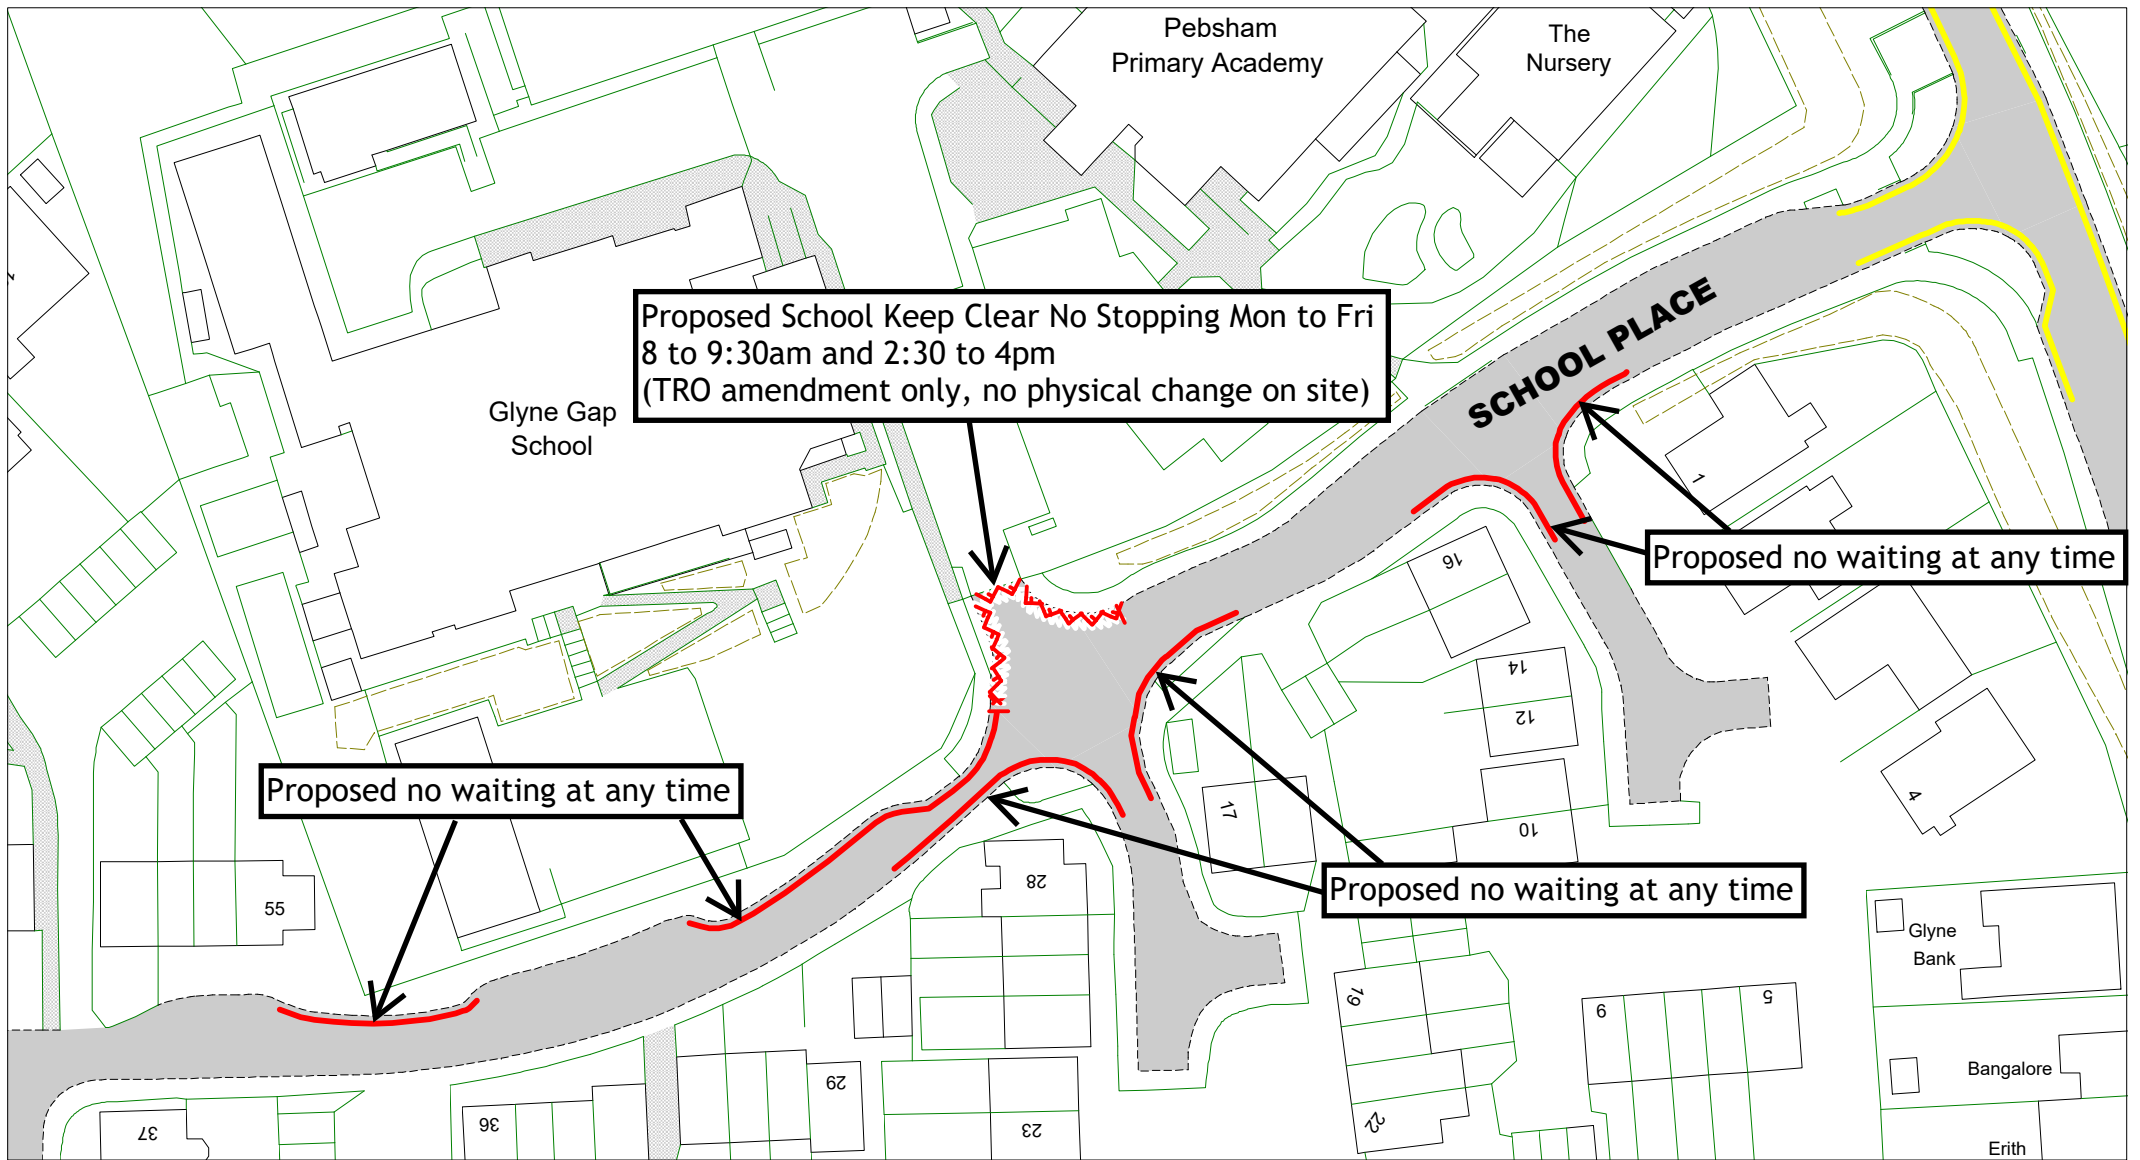

Proposed no waiting at any time
(TRO amendment only, no change on site)

Sackville Road, Bexhill

[Return to index](#)

Key to restriction types

SCALE	1 : 500
DATE	22/01/2024
DRAWING No.	RR23 15
DRAWN BY	
© Crown copyright. All rights reserved East Sussex County Council Licence No. AC0000808855 2024	