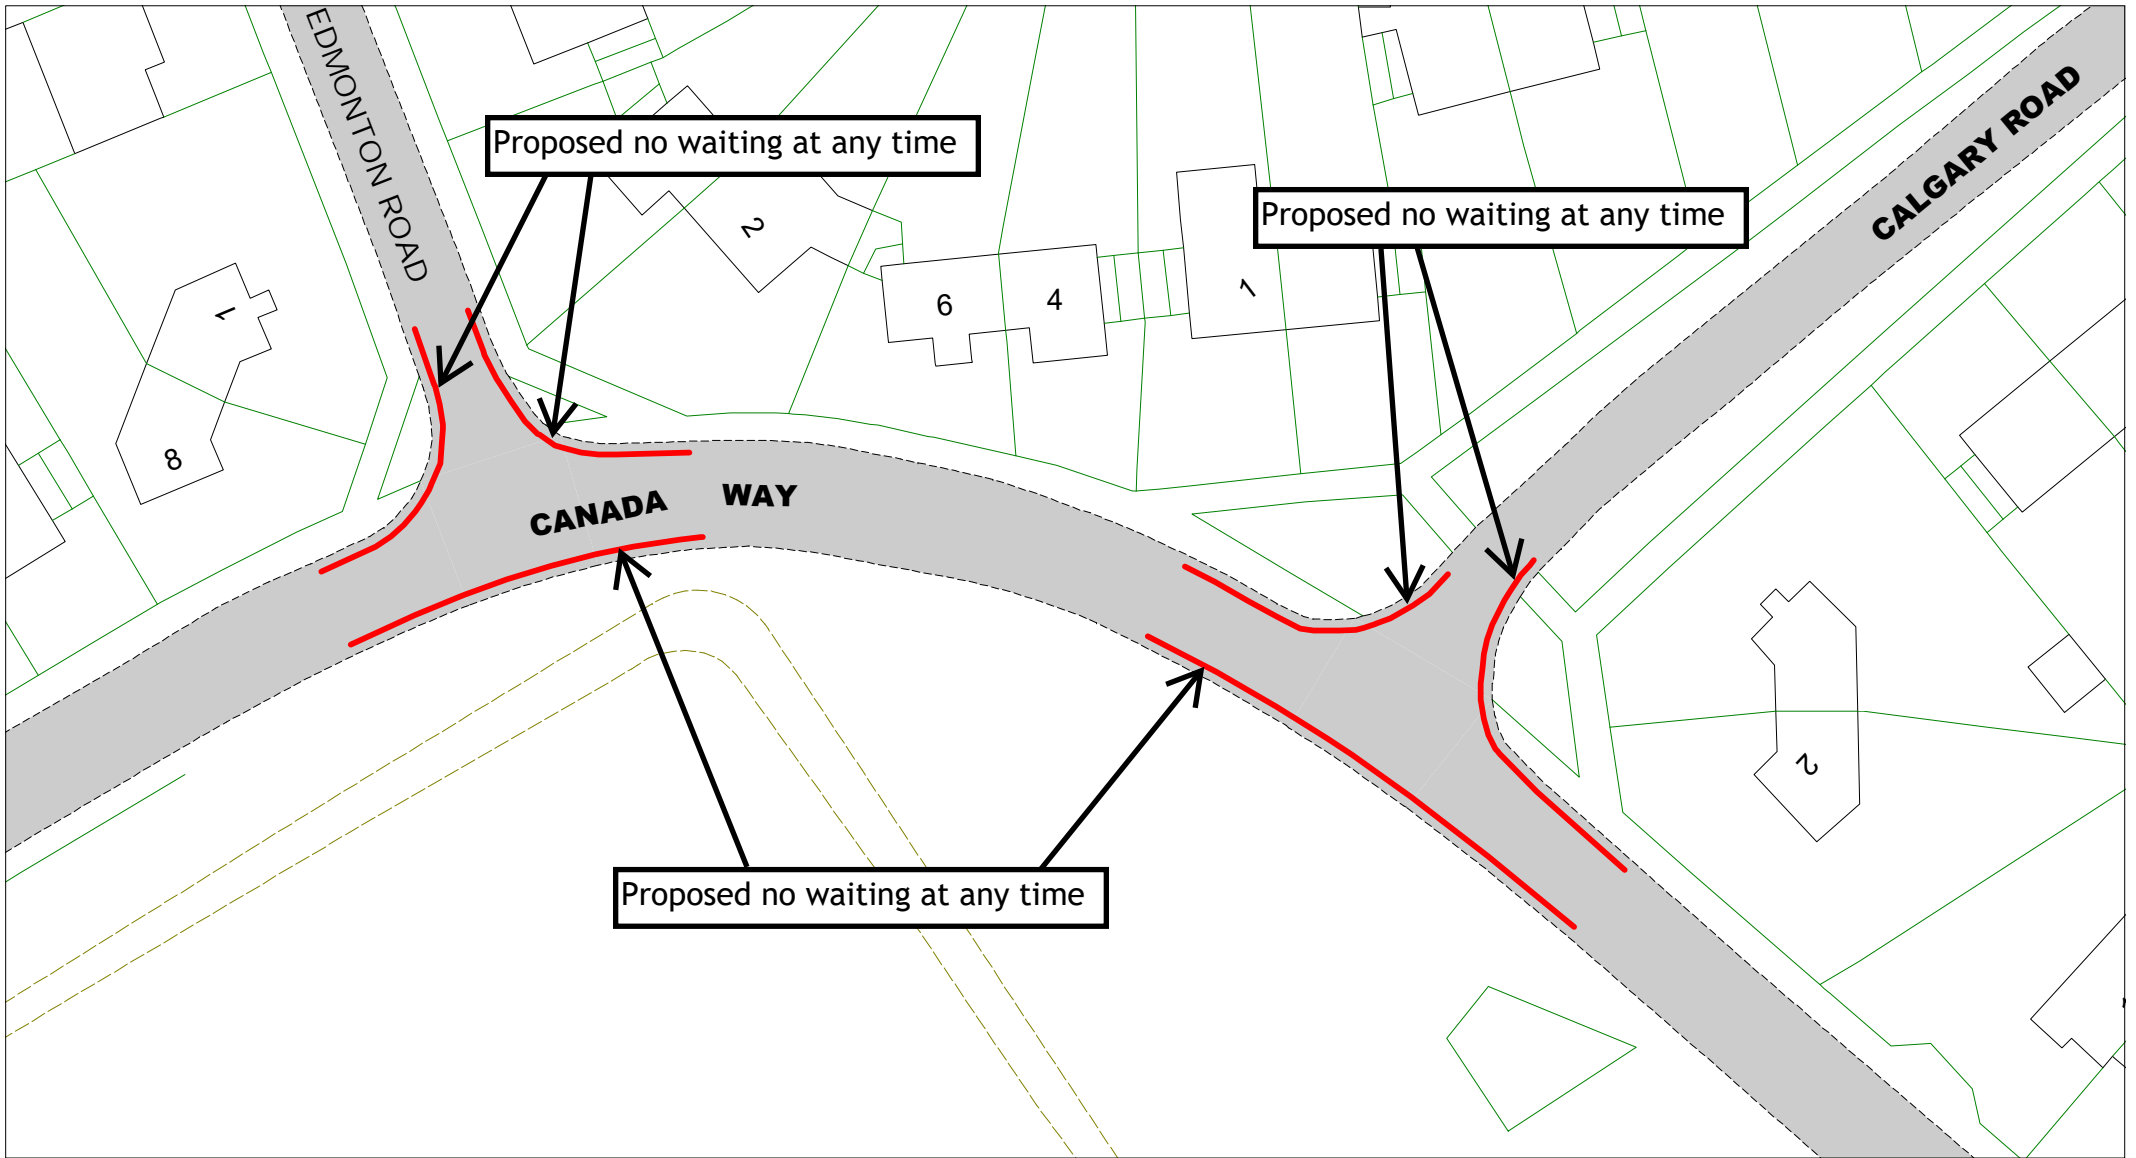

Canada Way, Bexhill

[Return to index](#)

Key to restriction types

SCALE	1 : 500
DATE	04/01/2024
DRAWING No.	RR23 03
DRAWN BY	
<small>© Crown copyright. All rights reserved East Sussex County Council Licence No. AC0000808855 2024</small>	