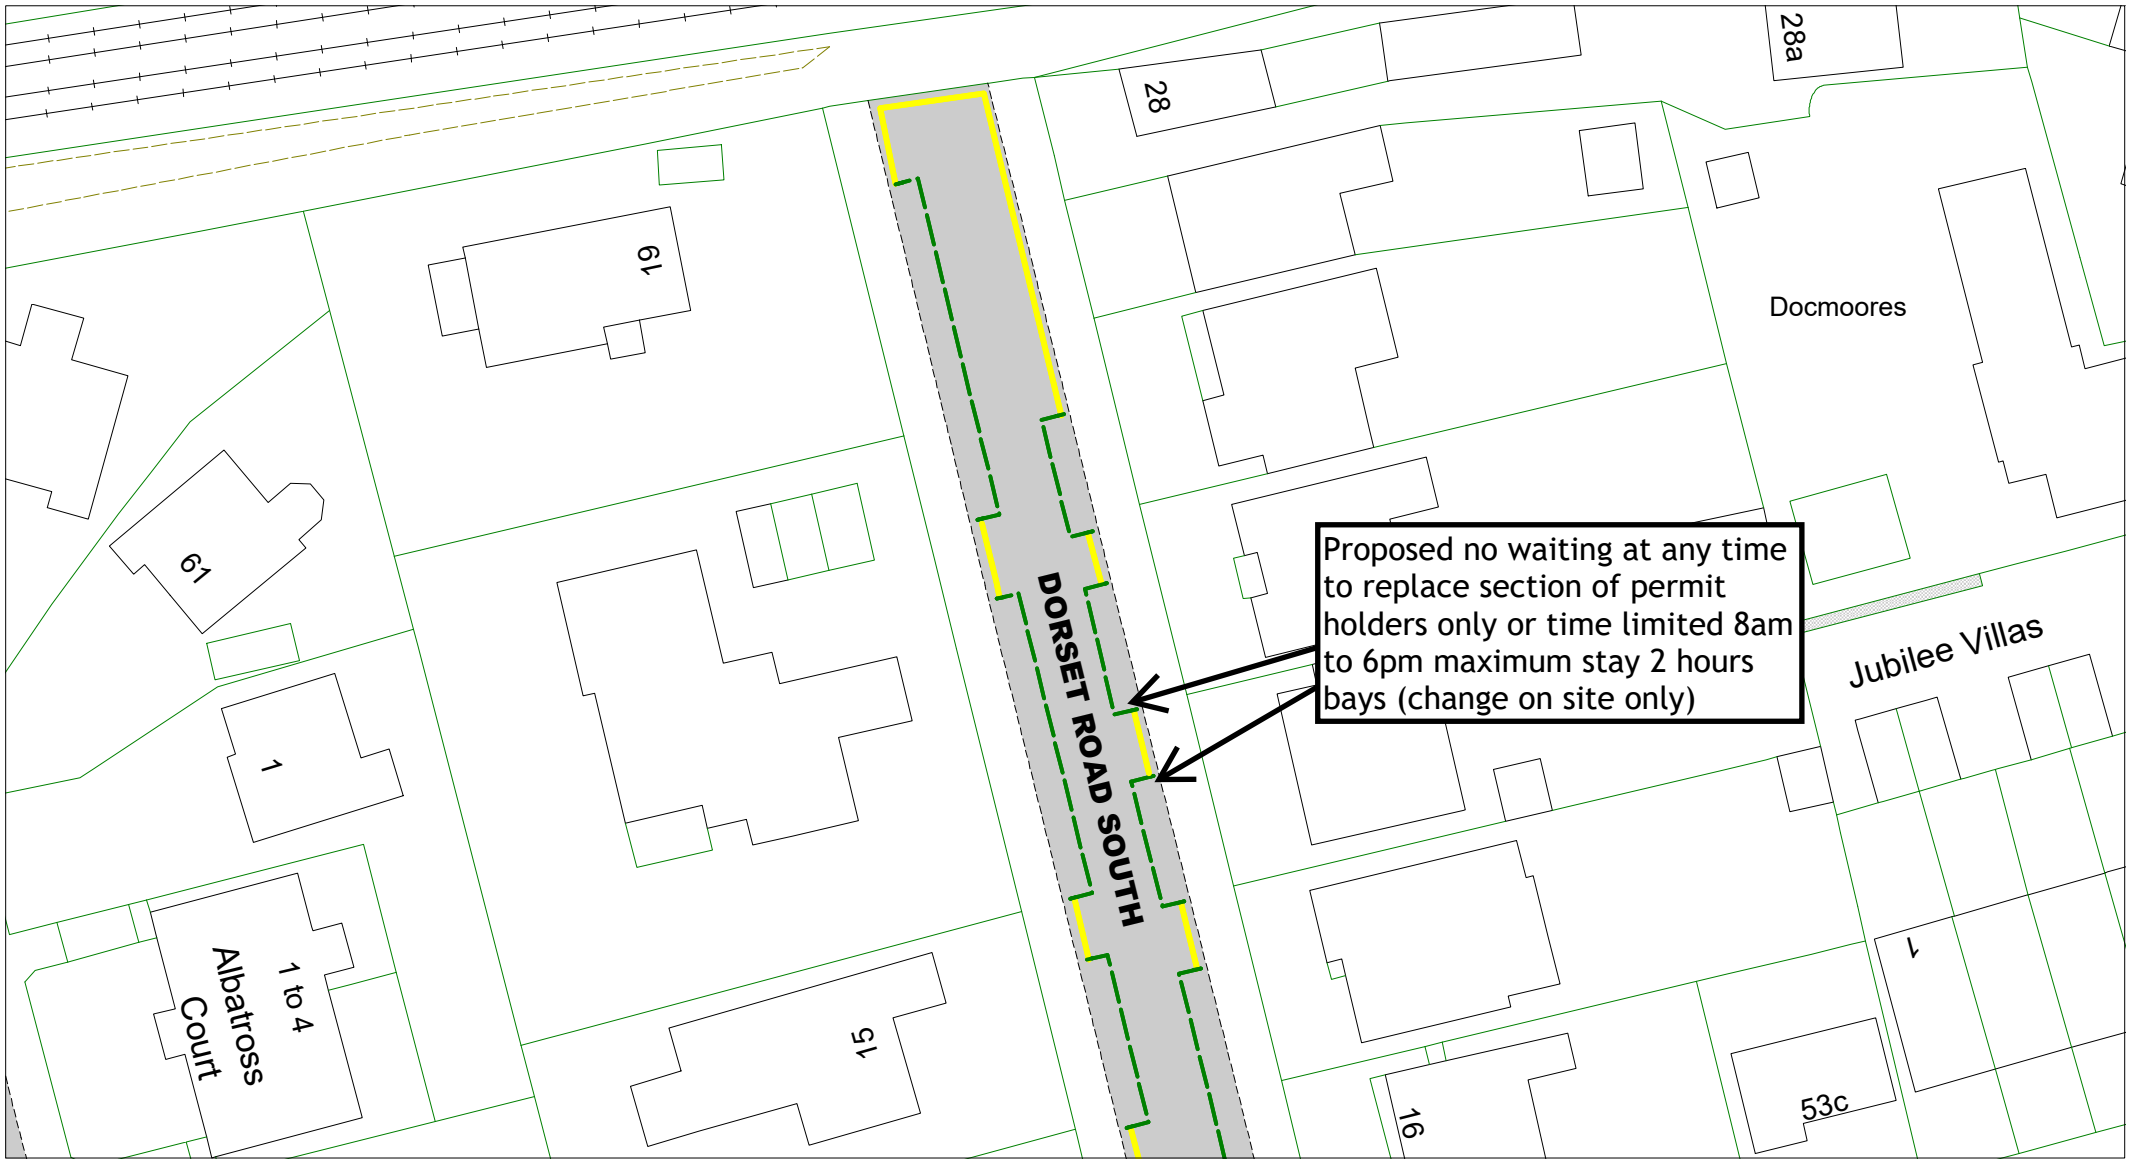

East Sussex
County Council

Dorset Road South, Bexhill

[Return to index](#)

Key to restriction types

SCALE	1 : 500
DATE	04/01/2024
DRAWING No.	RR23 07
DRAWN BY	
© Crown copyright. All rights reserved East Sussex County Council Licence No. AC0000808855 2024