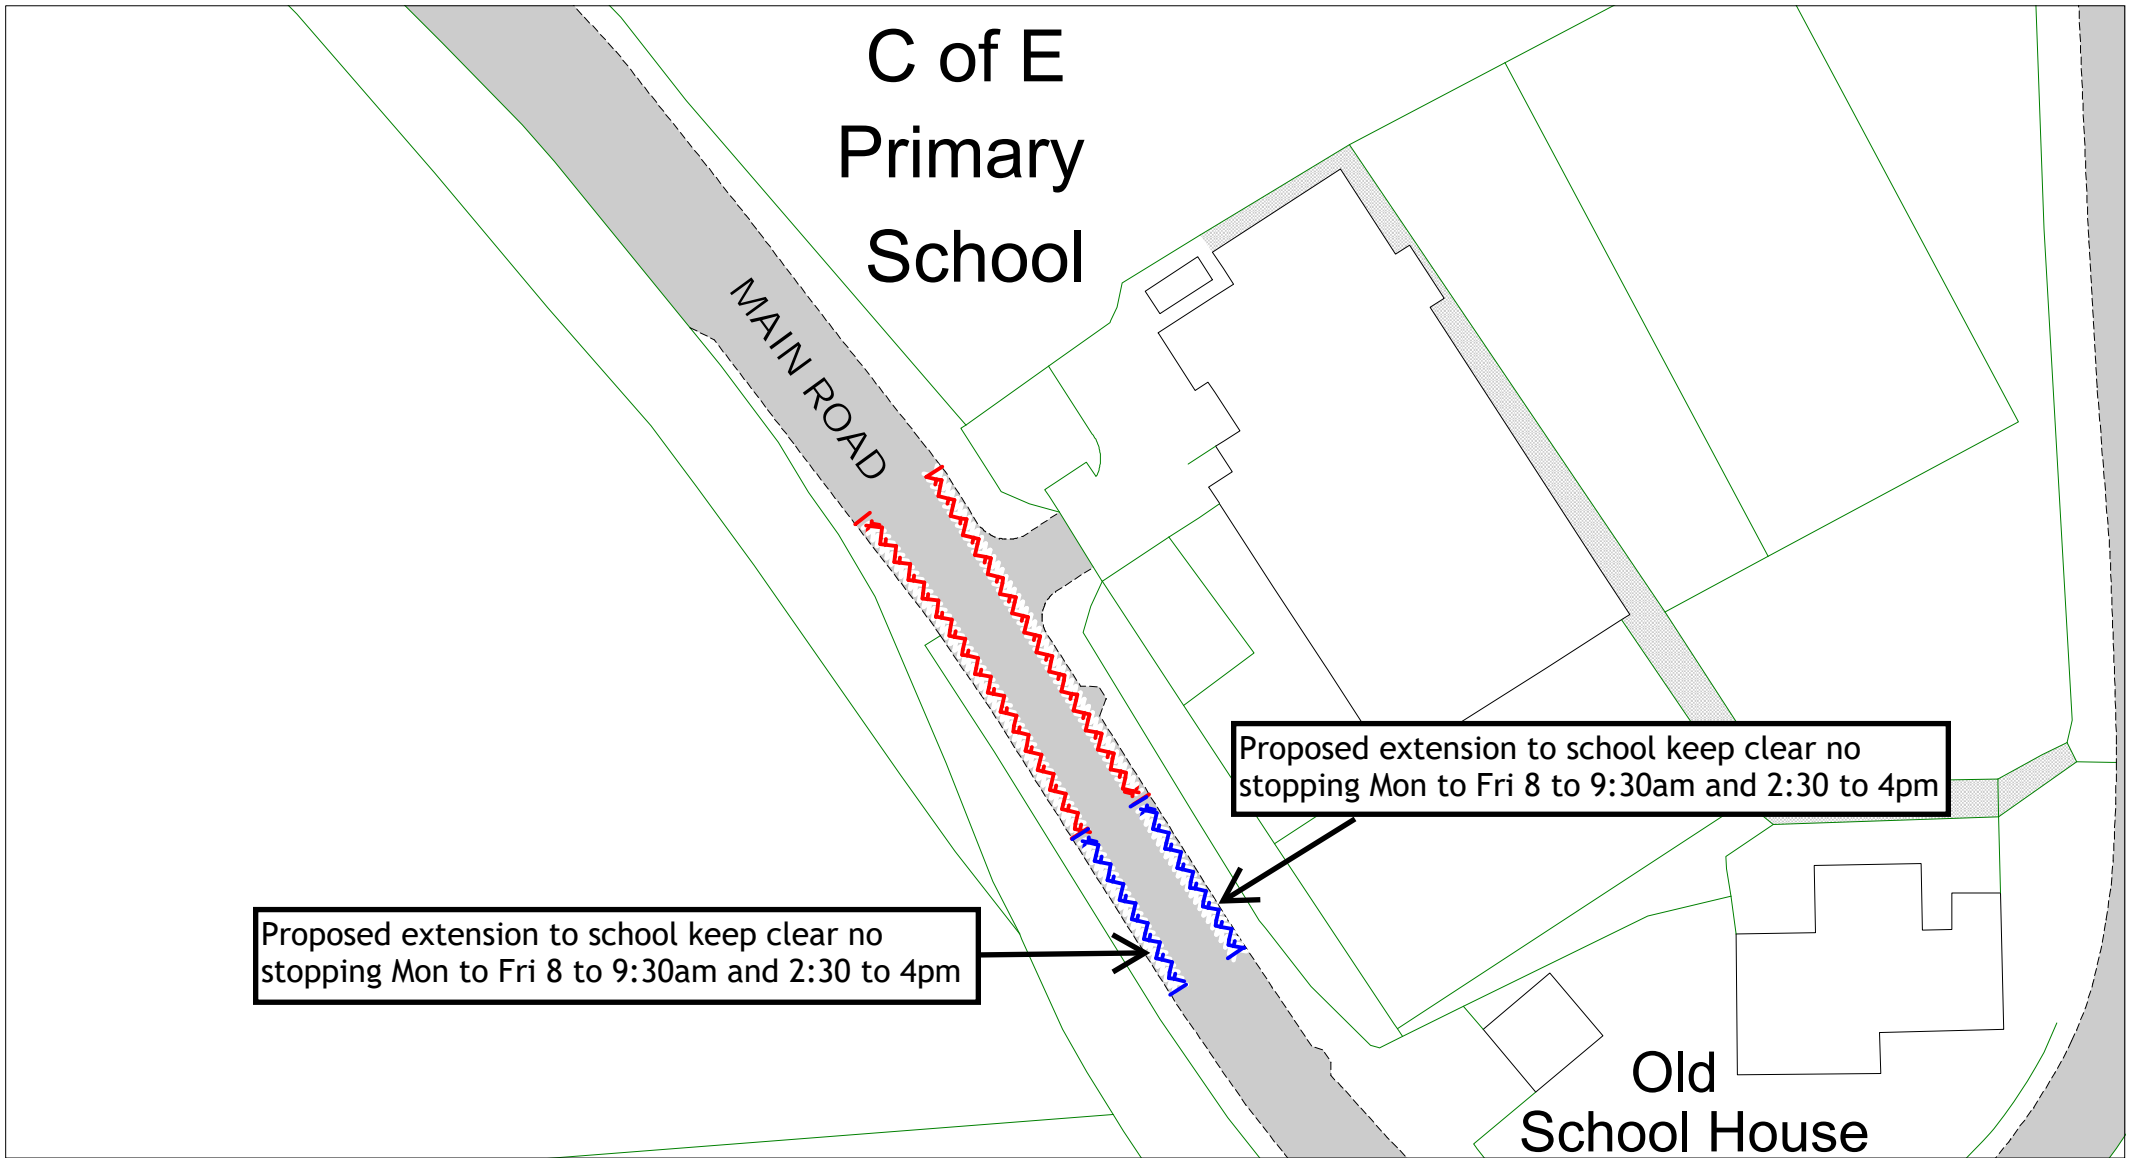

Main Road, Bodiam

[Return to index](#)

Key to restriction types

SCALE	1 : 500
DATE	05/01/2024
DRAWING No.	RR23 21
DRAWN BY	
© Crown copyright. All rights reserved East Sussex County Council Licence No. AC0000808855 2024