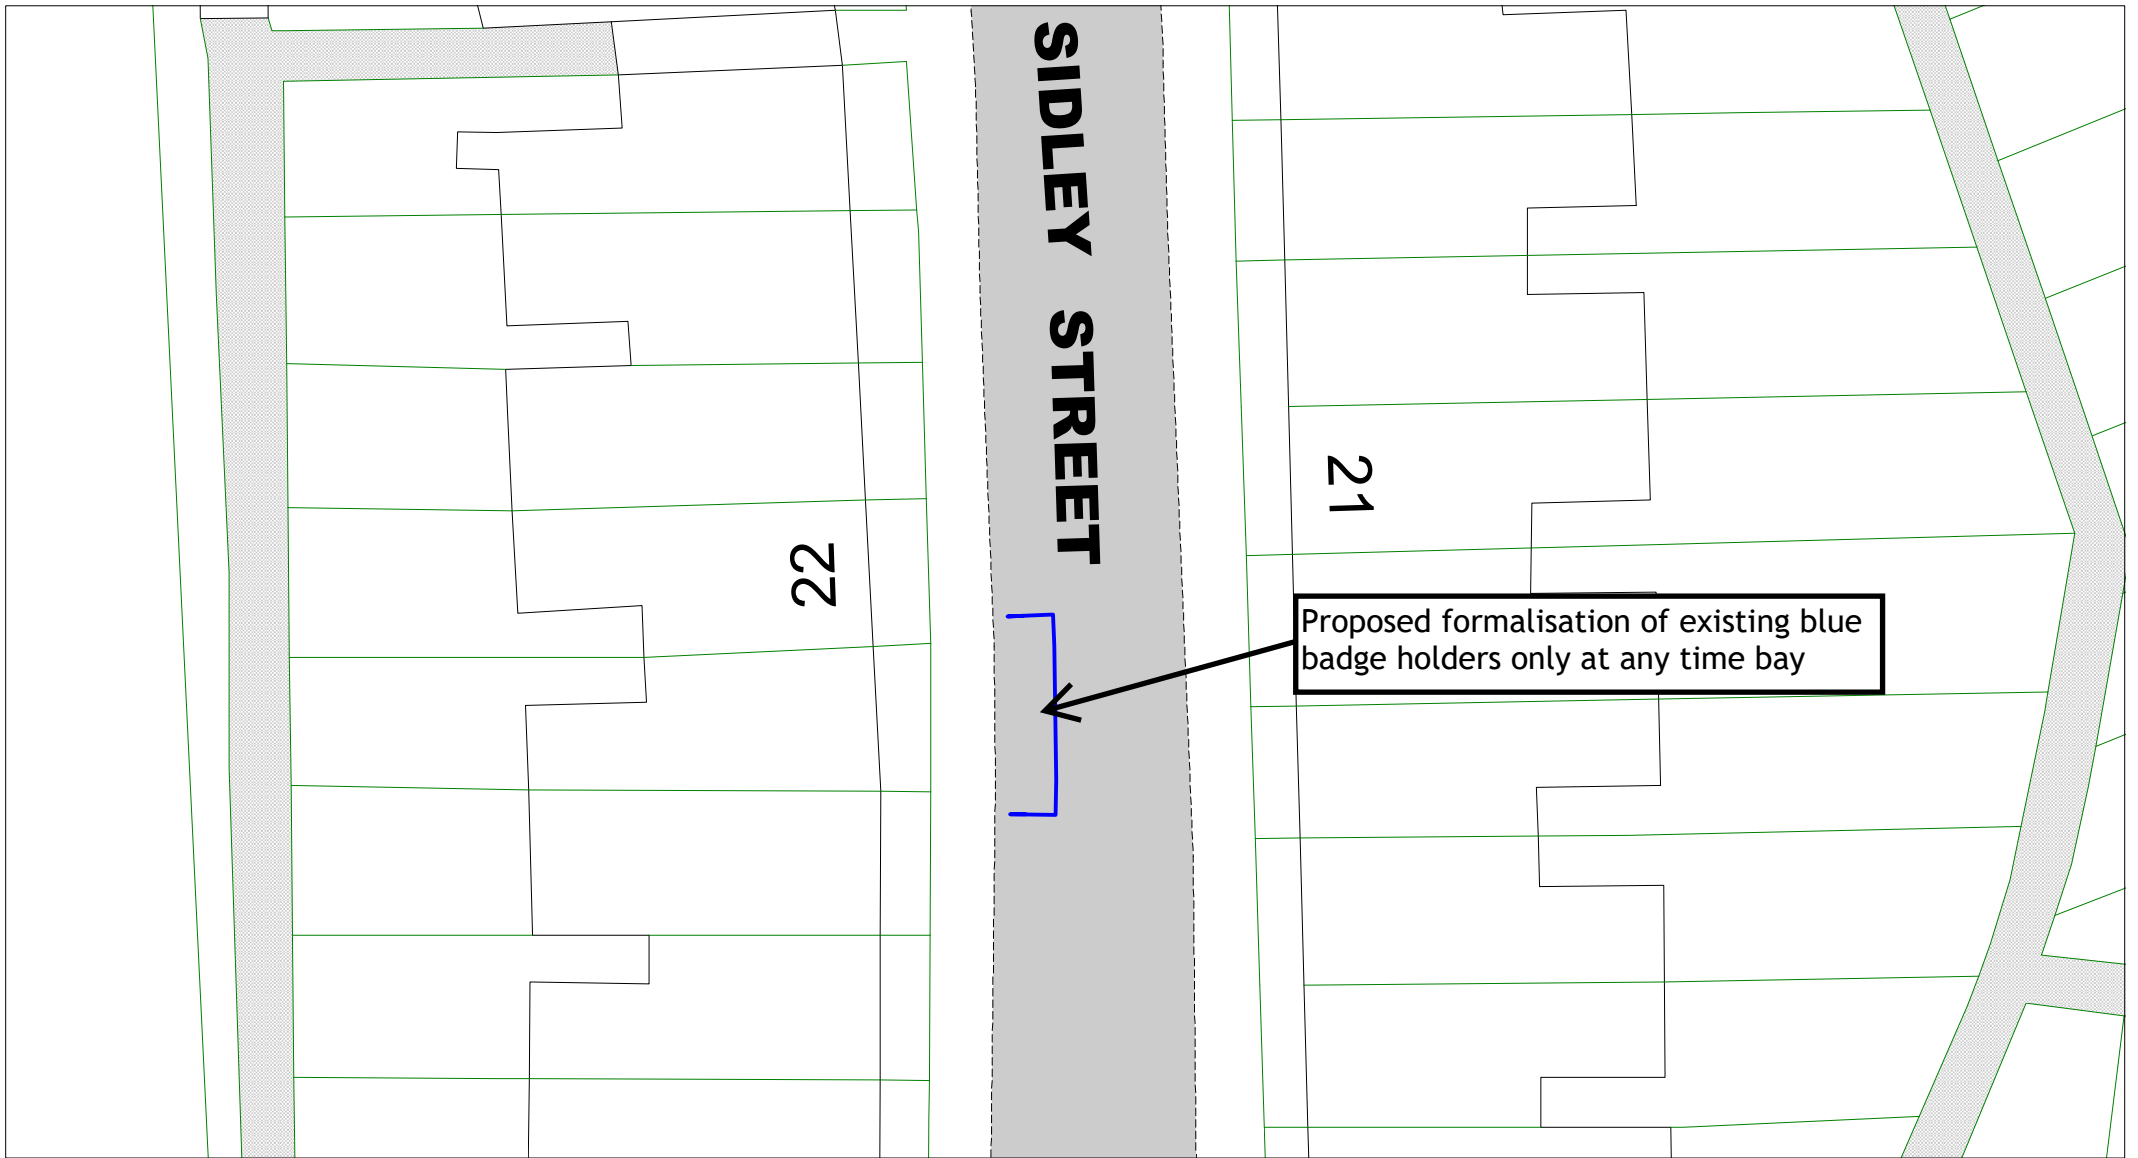

School Place, Bexhill

[Return to index](#)

Key to restriction types

SCALE	1 : 750
DATE	04/01/2024
DRAWING No.	RR23 16
DRAWN BY	
© Crown copyright. All rights reserved East Sussex County Council Licence No. AC0000808855 2024	