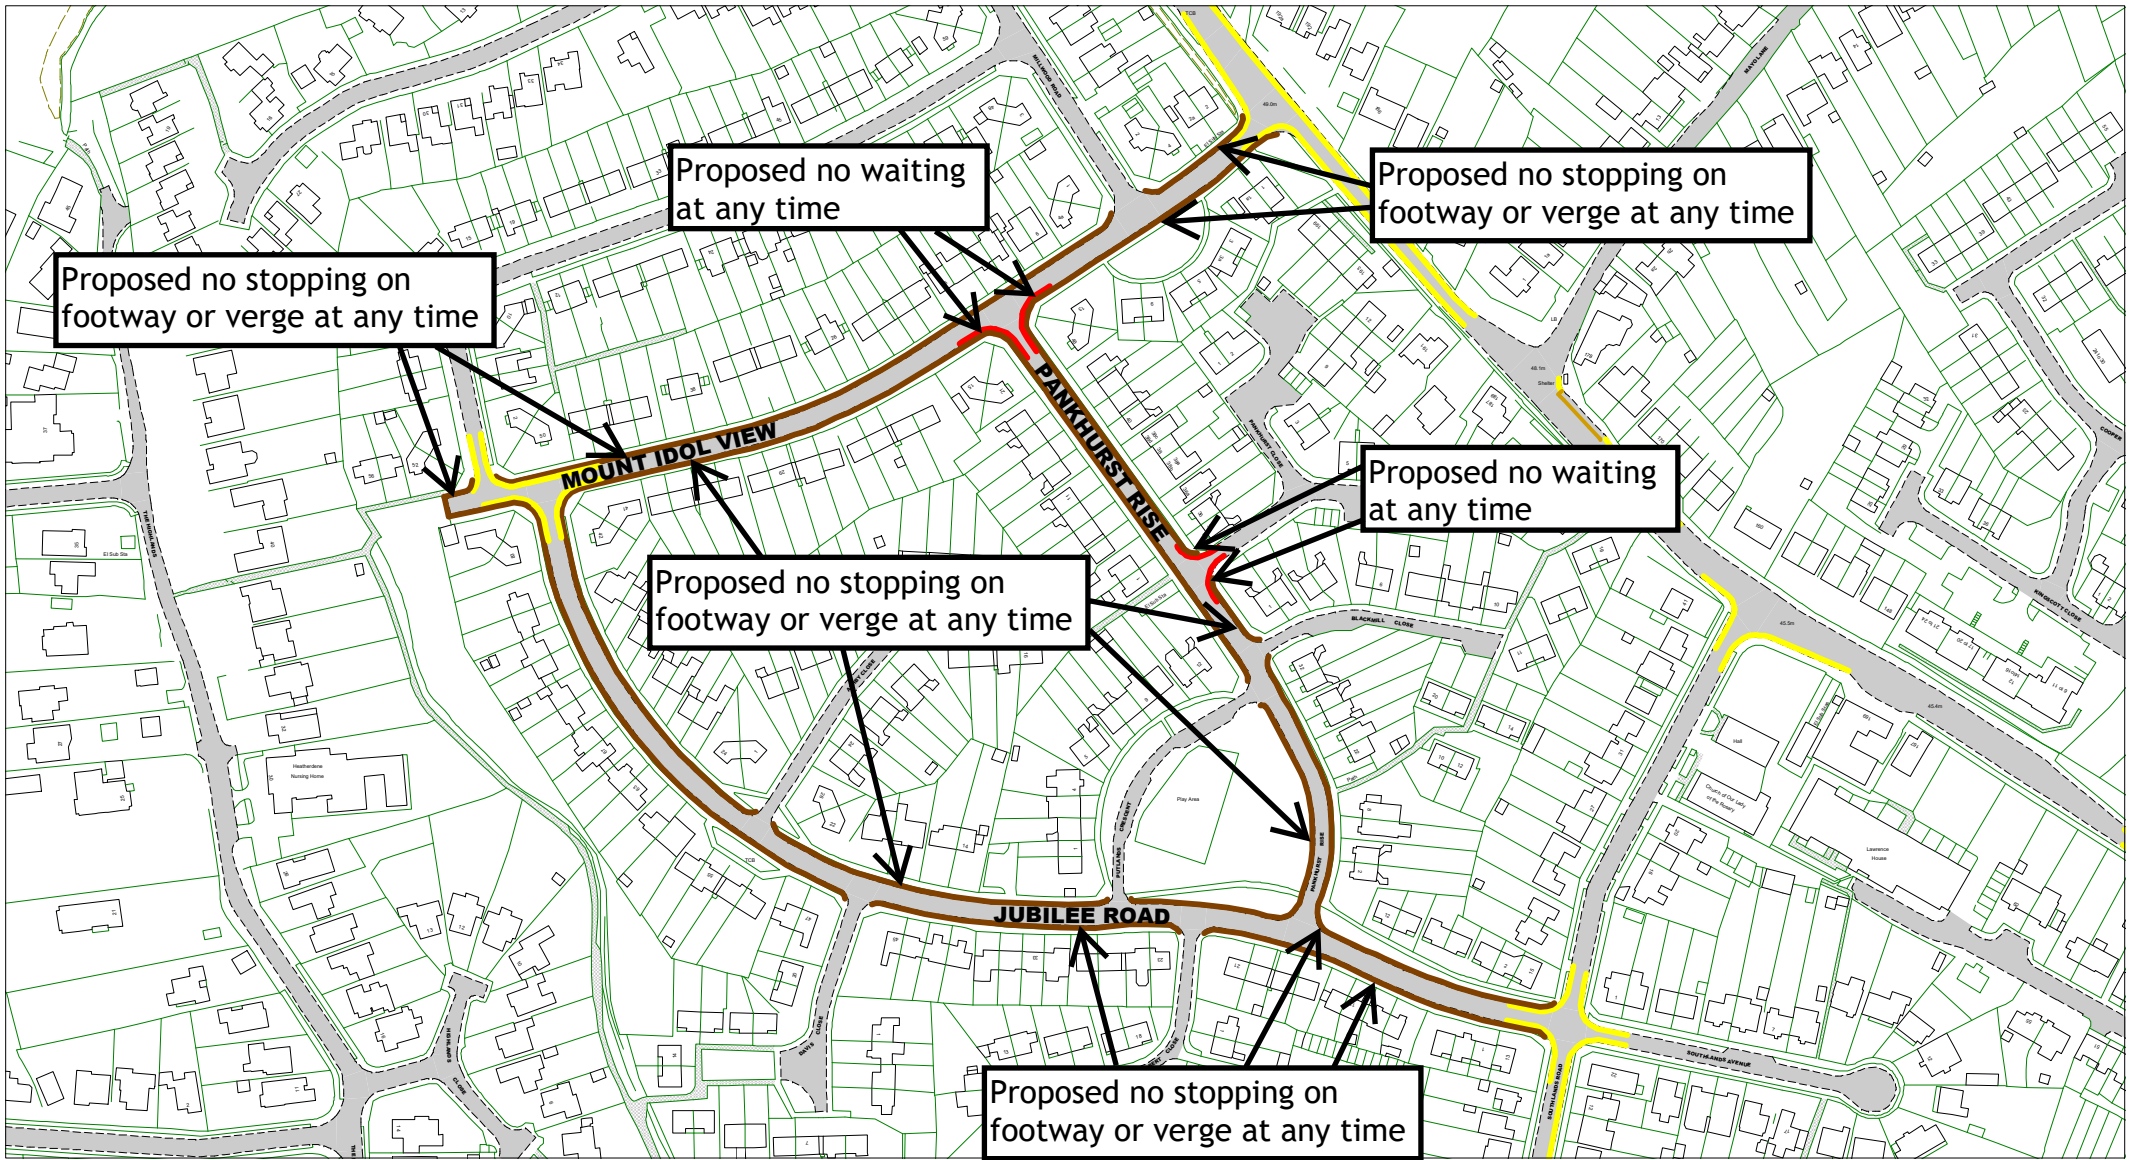

East Sussex
County Council