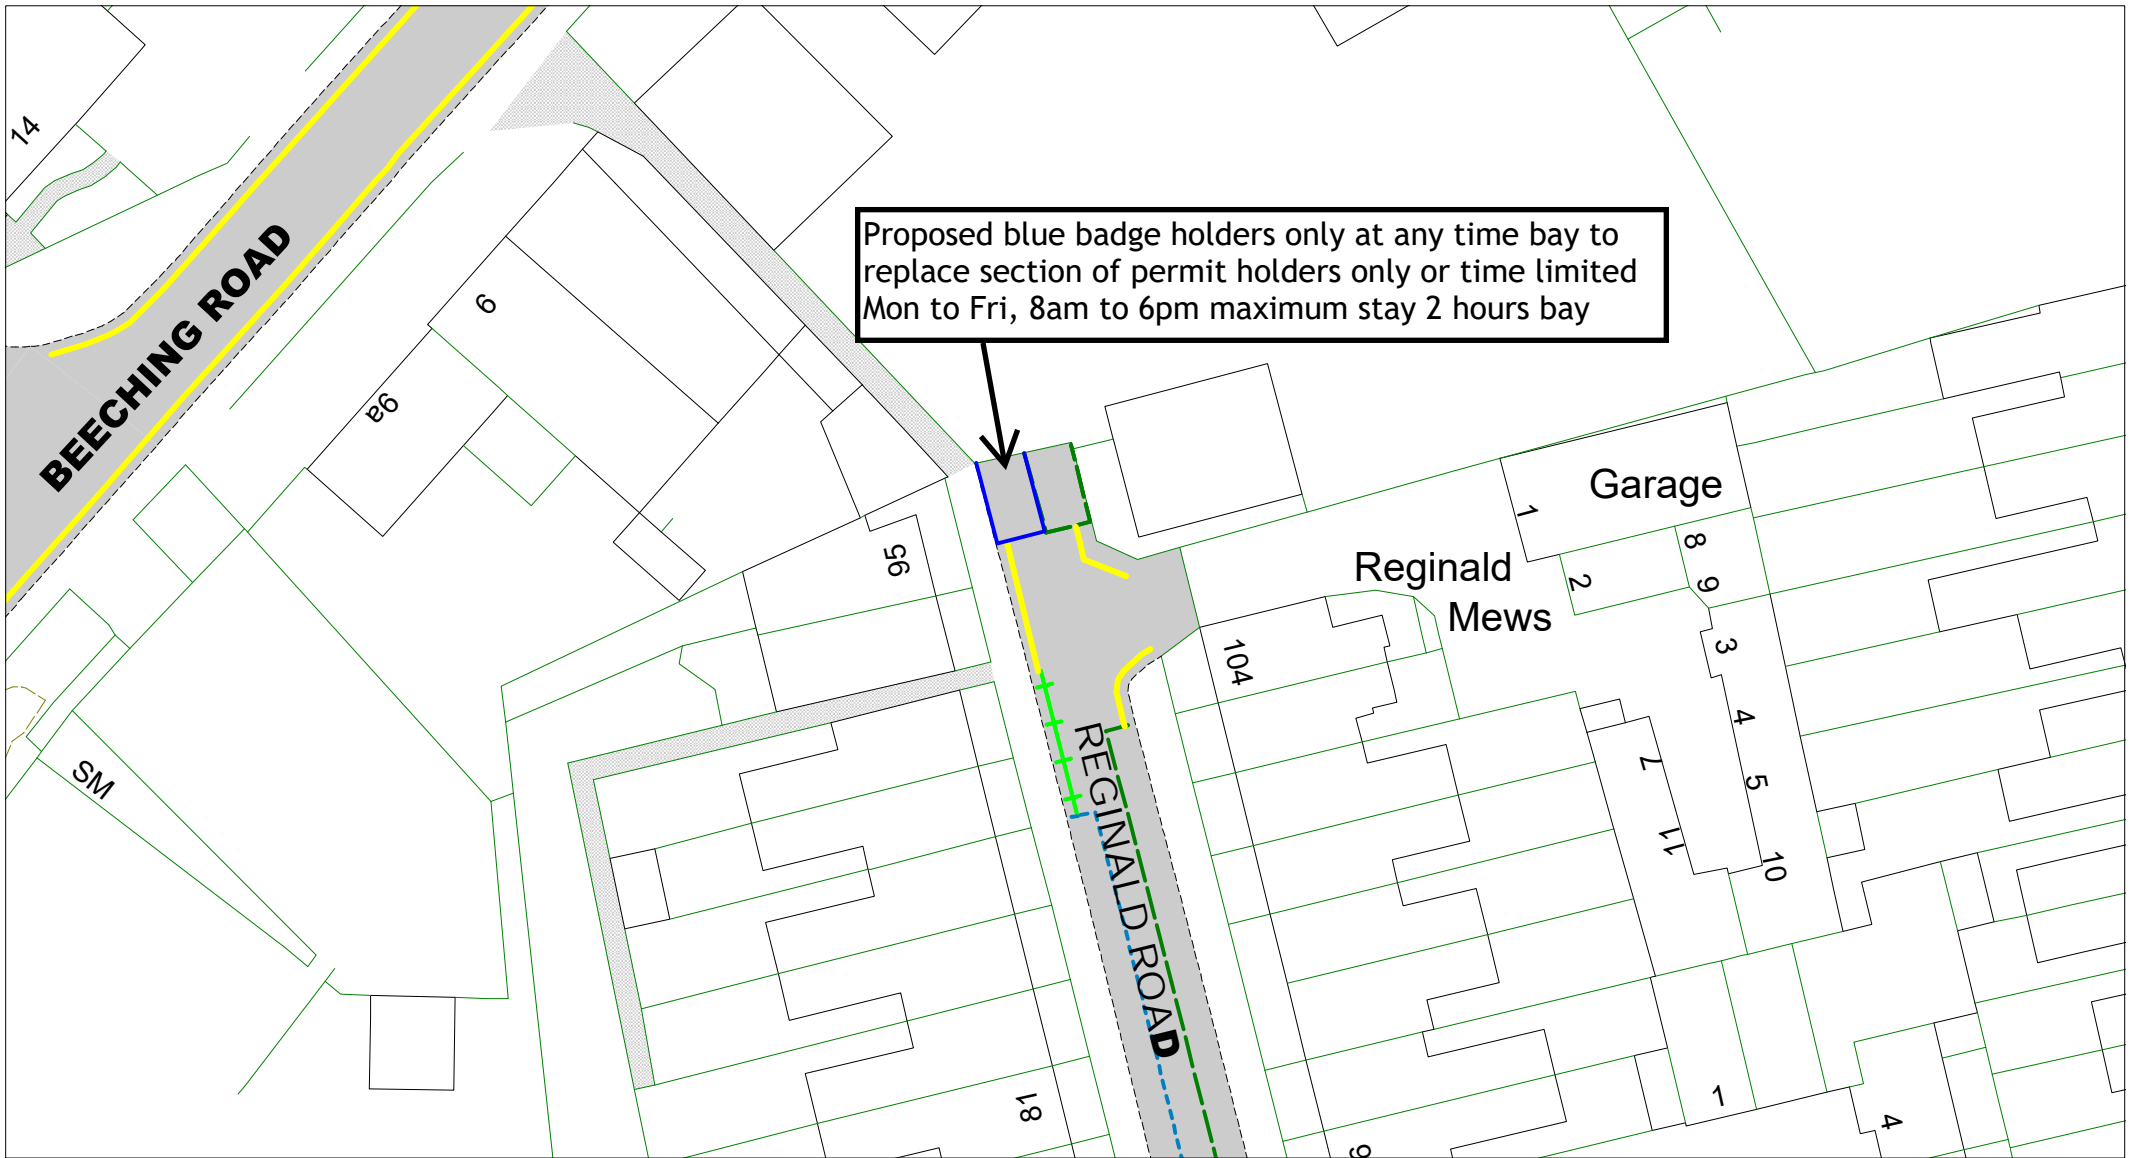

Proposed blue badge holders only at any time bay to replace section of permit holders only or time limited Mon to Fri, 8am to 6pm maximum stay 2 hours bay