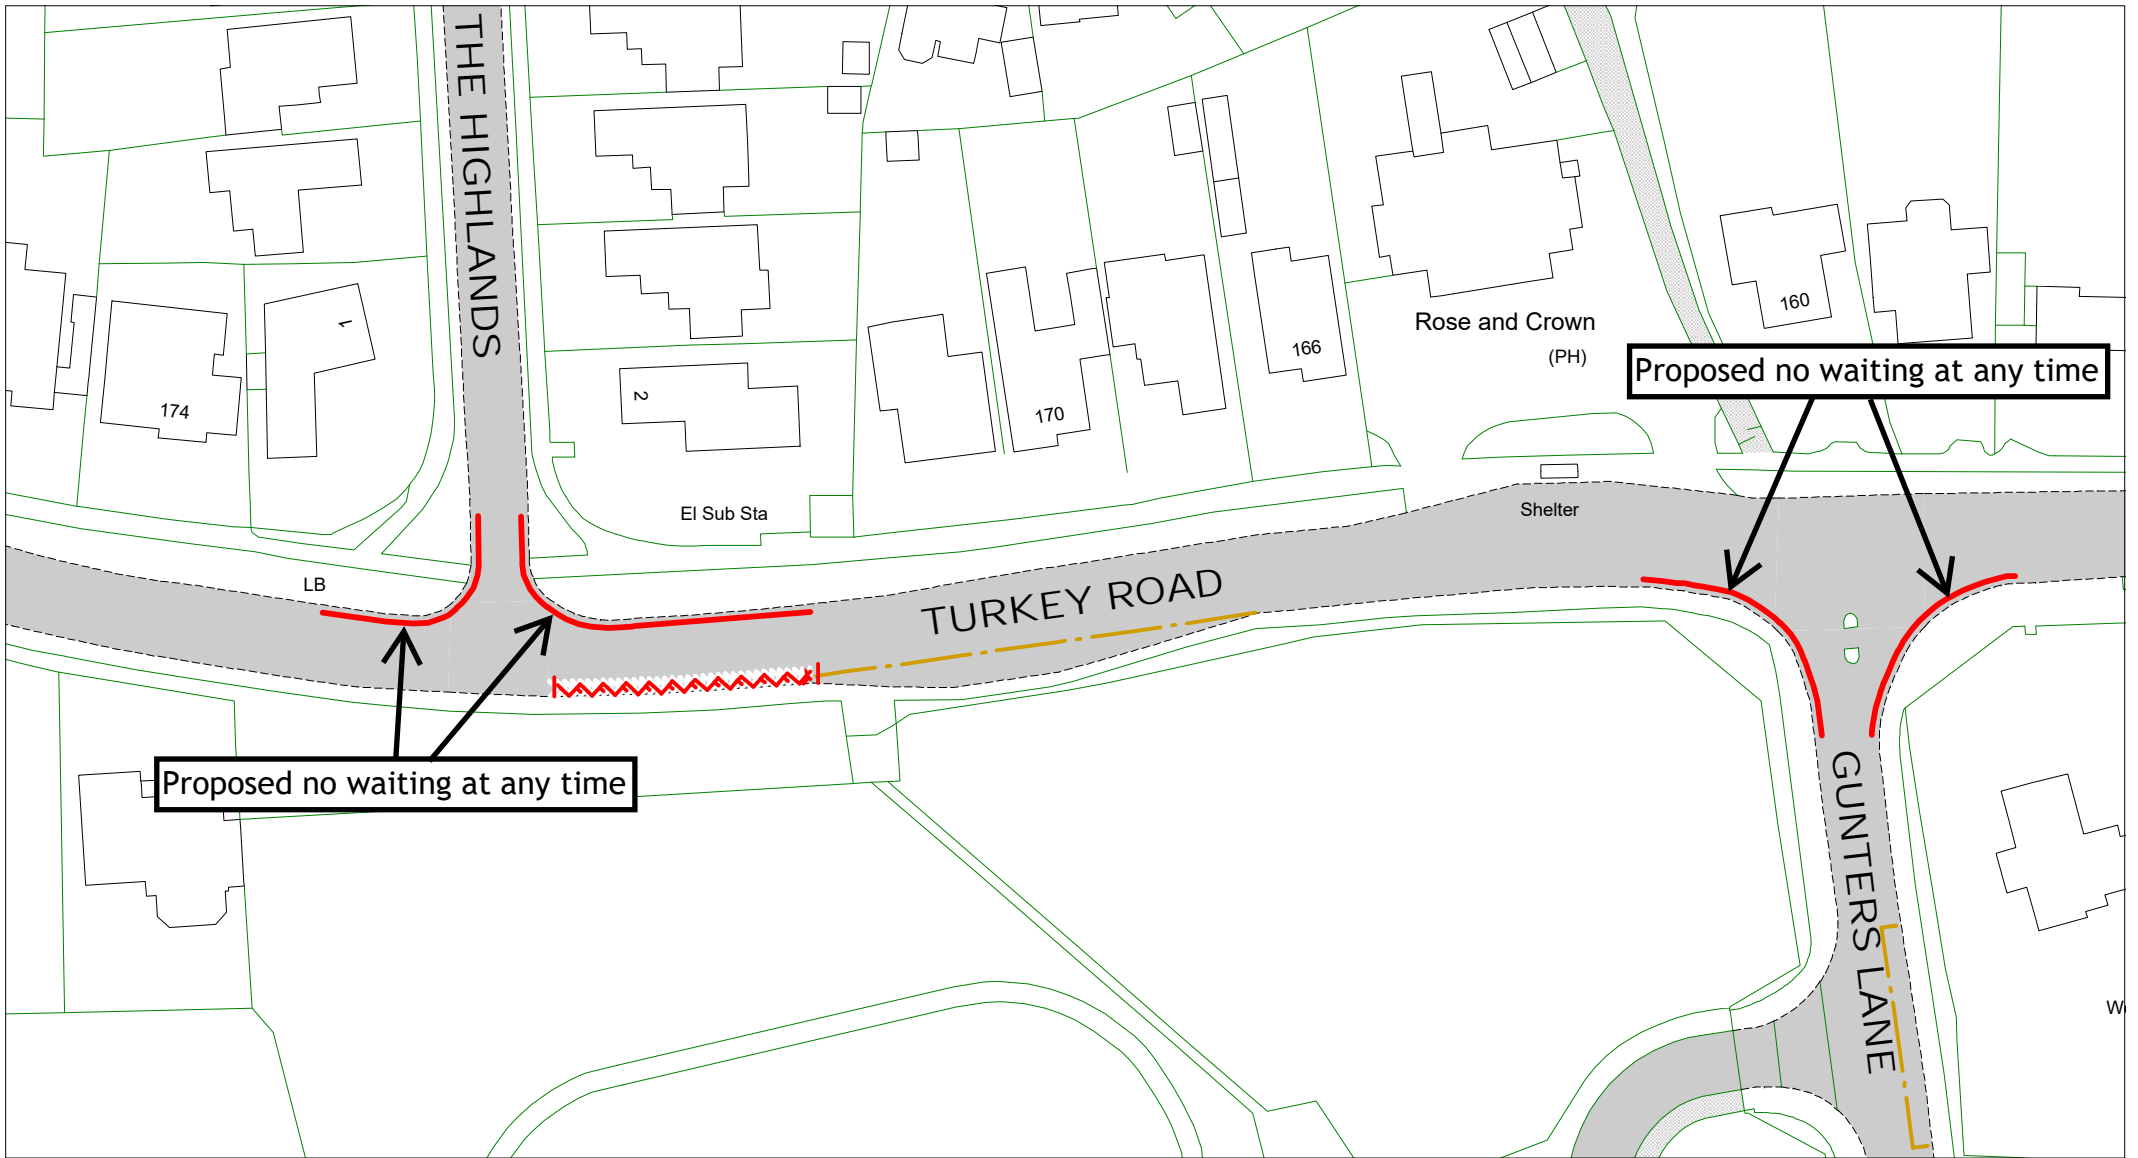

Proposed no waiting at any time

Proposed no waiting at any time