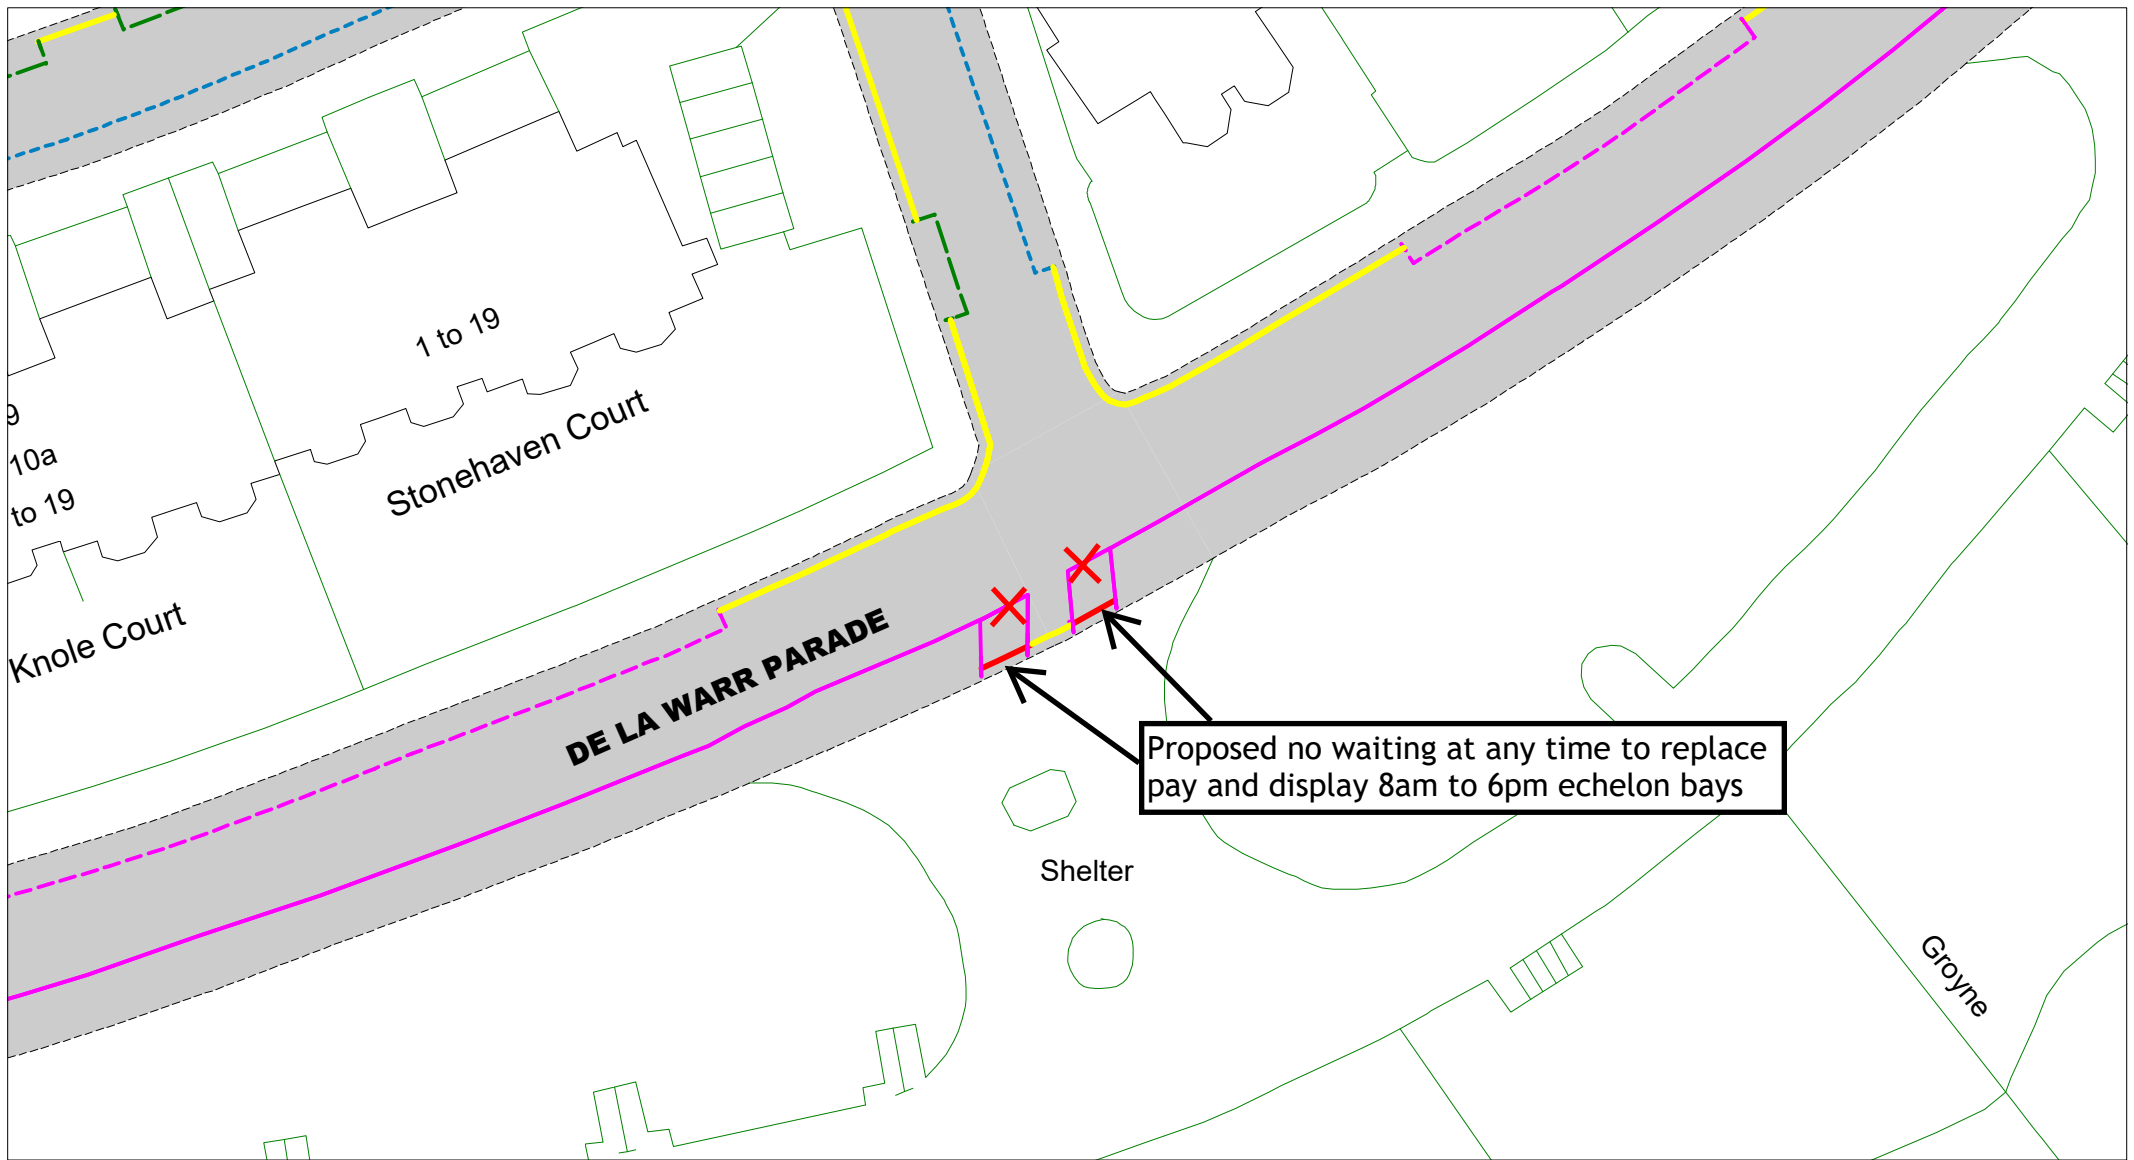

De La Warr Parade, Bexhill

Return to index

Key to restriction types

SCALE	1 : 500
DATE	04/01/2024
DRAWING No.	RR23 06
DRAWN BY	
© Crown copyright. All rights reserved East Sussex County Council Licence No. AC0000808855 2024