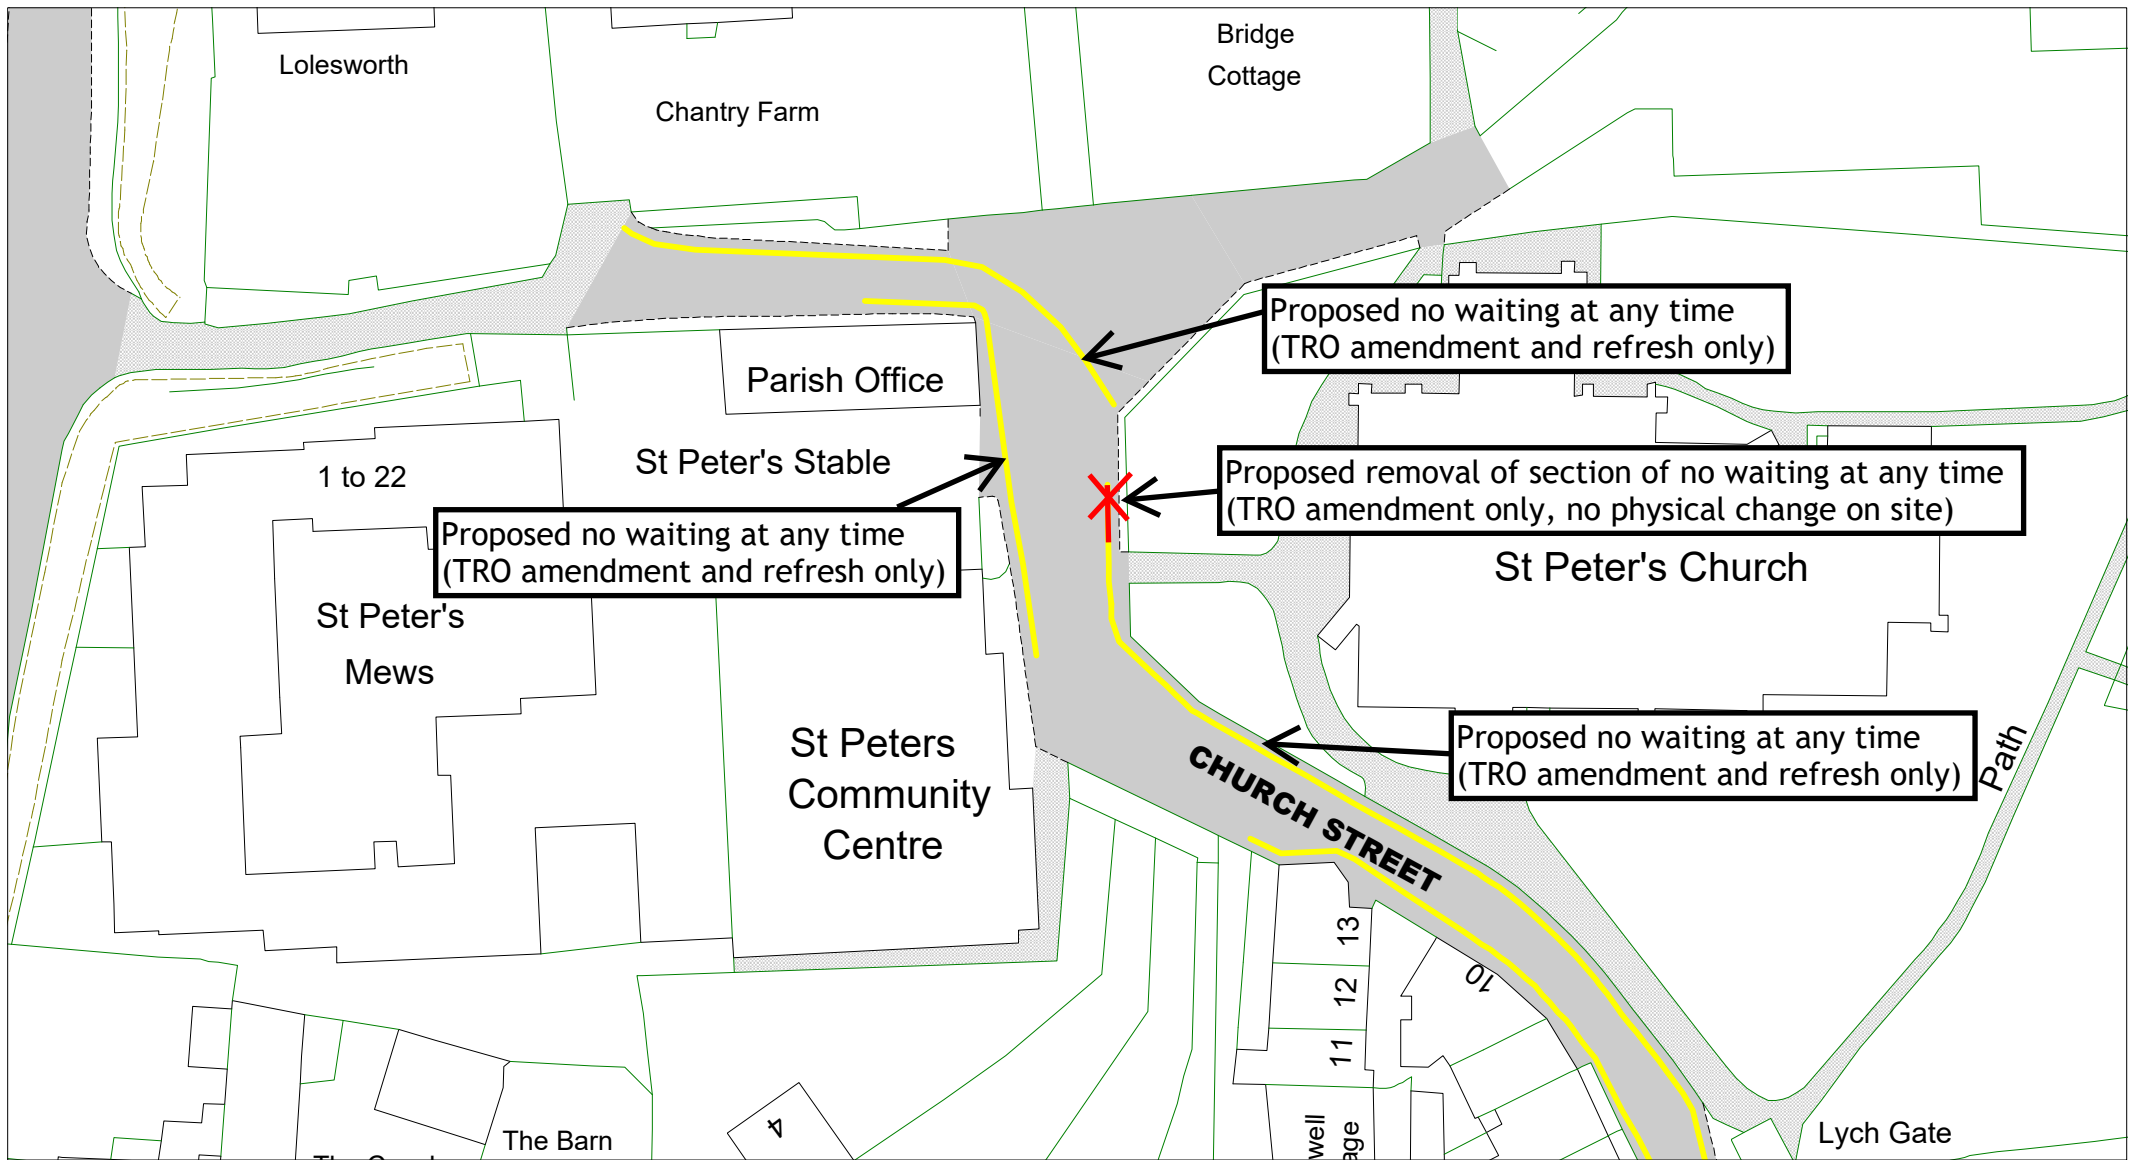

Canada Way, Bexhill

[Return to index](#)

Key to restriction types

SCALE	1 : 500
DATE	04/01/2024
DRAWING No.	RR23 03
DRAWN BY	
<small>© Crown copyright. All rights reserved East Sussex County Council Licence No. AC0000808855 2024</small>	