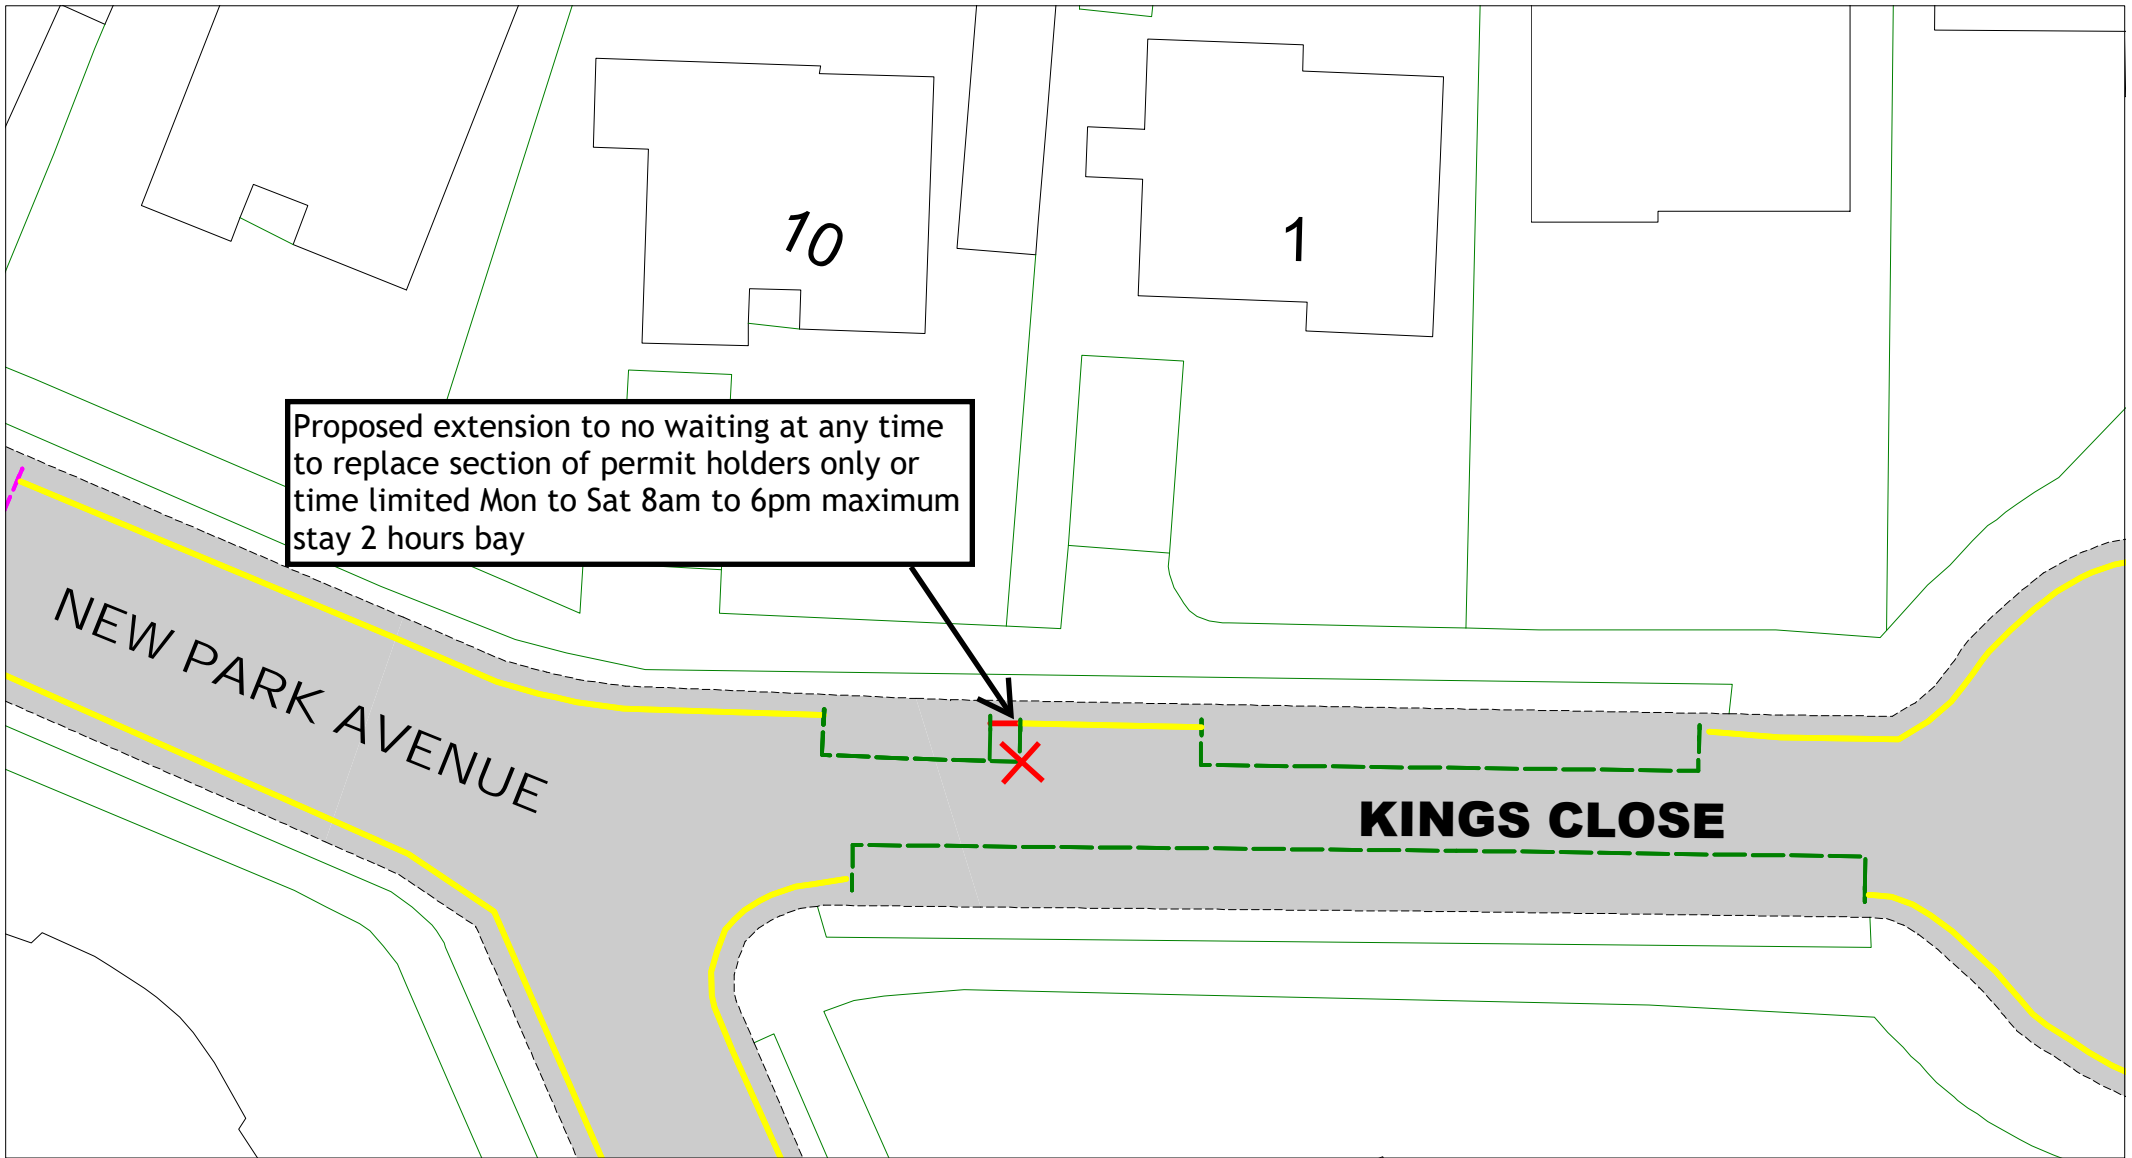

[Return to index](#)

Key to restriction types

SCALE	1 : 2500
DATE	26/01/2024
DRAWING No.	RR23 11
DRAWN BY	
© Crown copyright. All rights reserved East Sussex County Council Licence No. AC0000808855 2024	