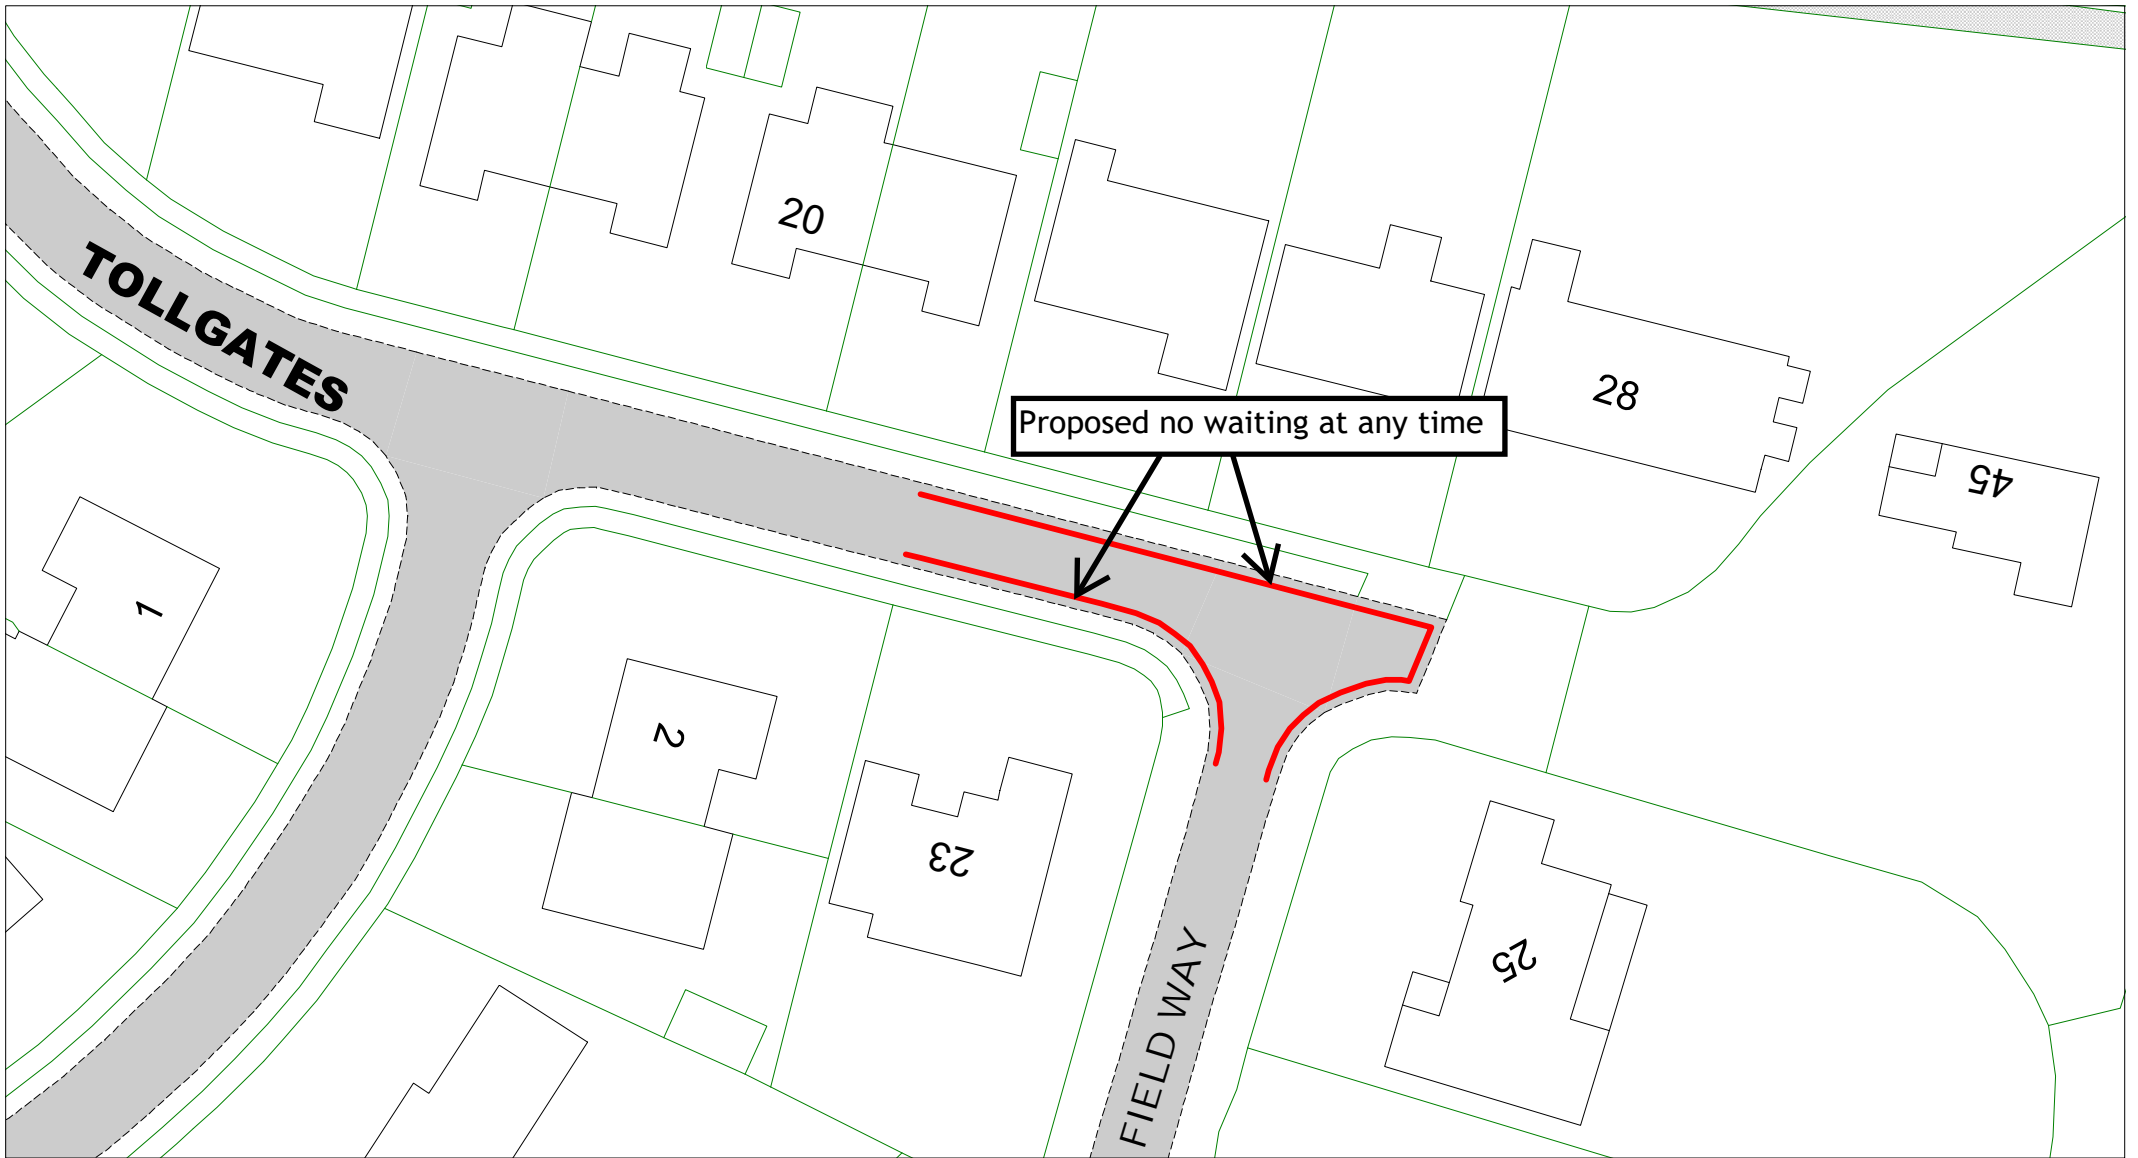

Proposed no waiting at any time