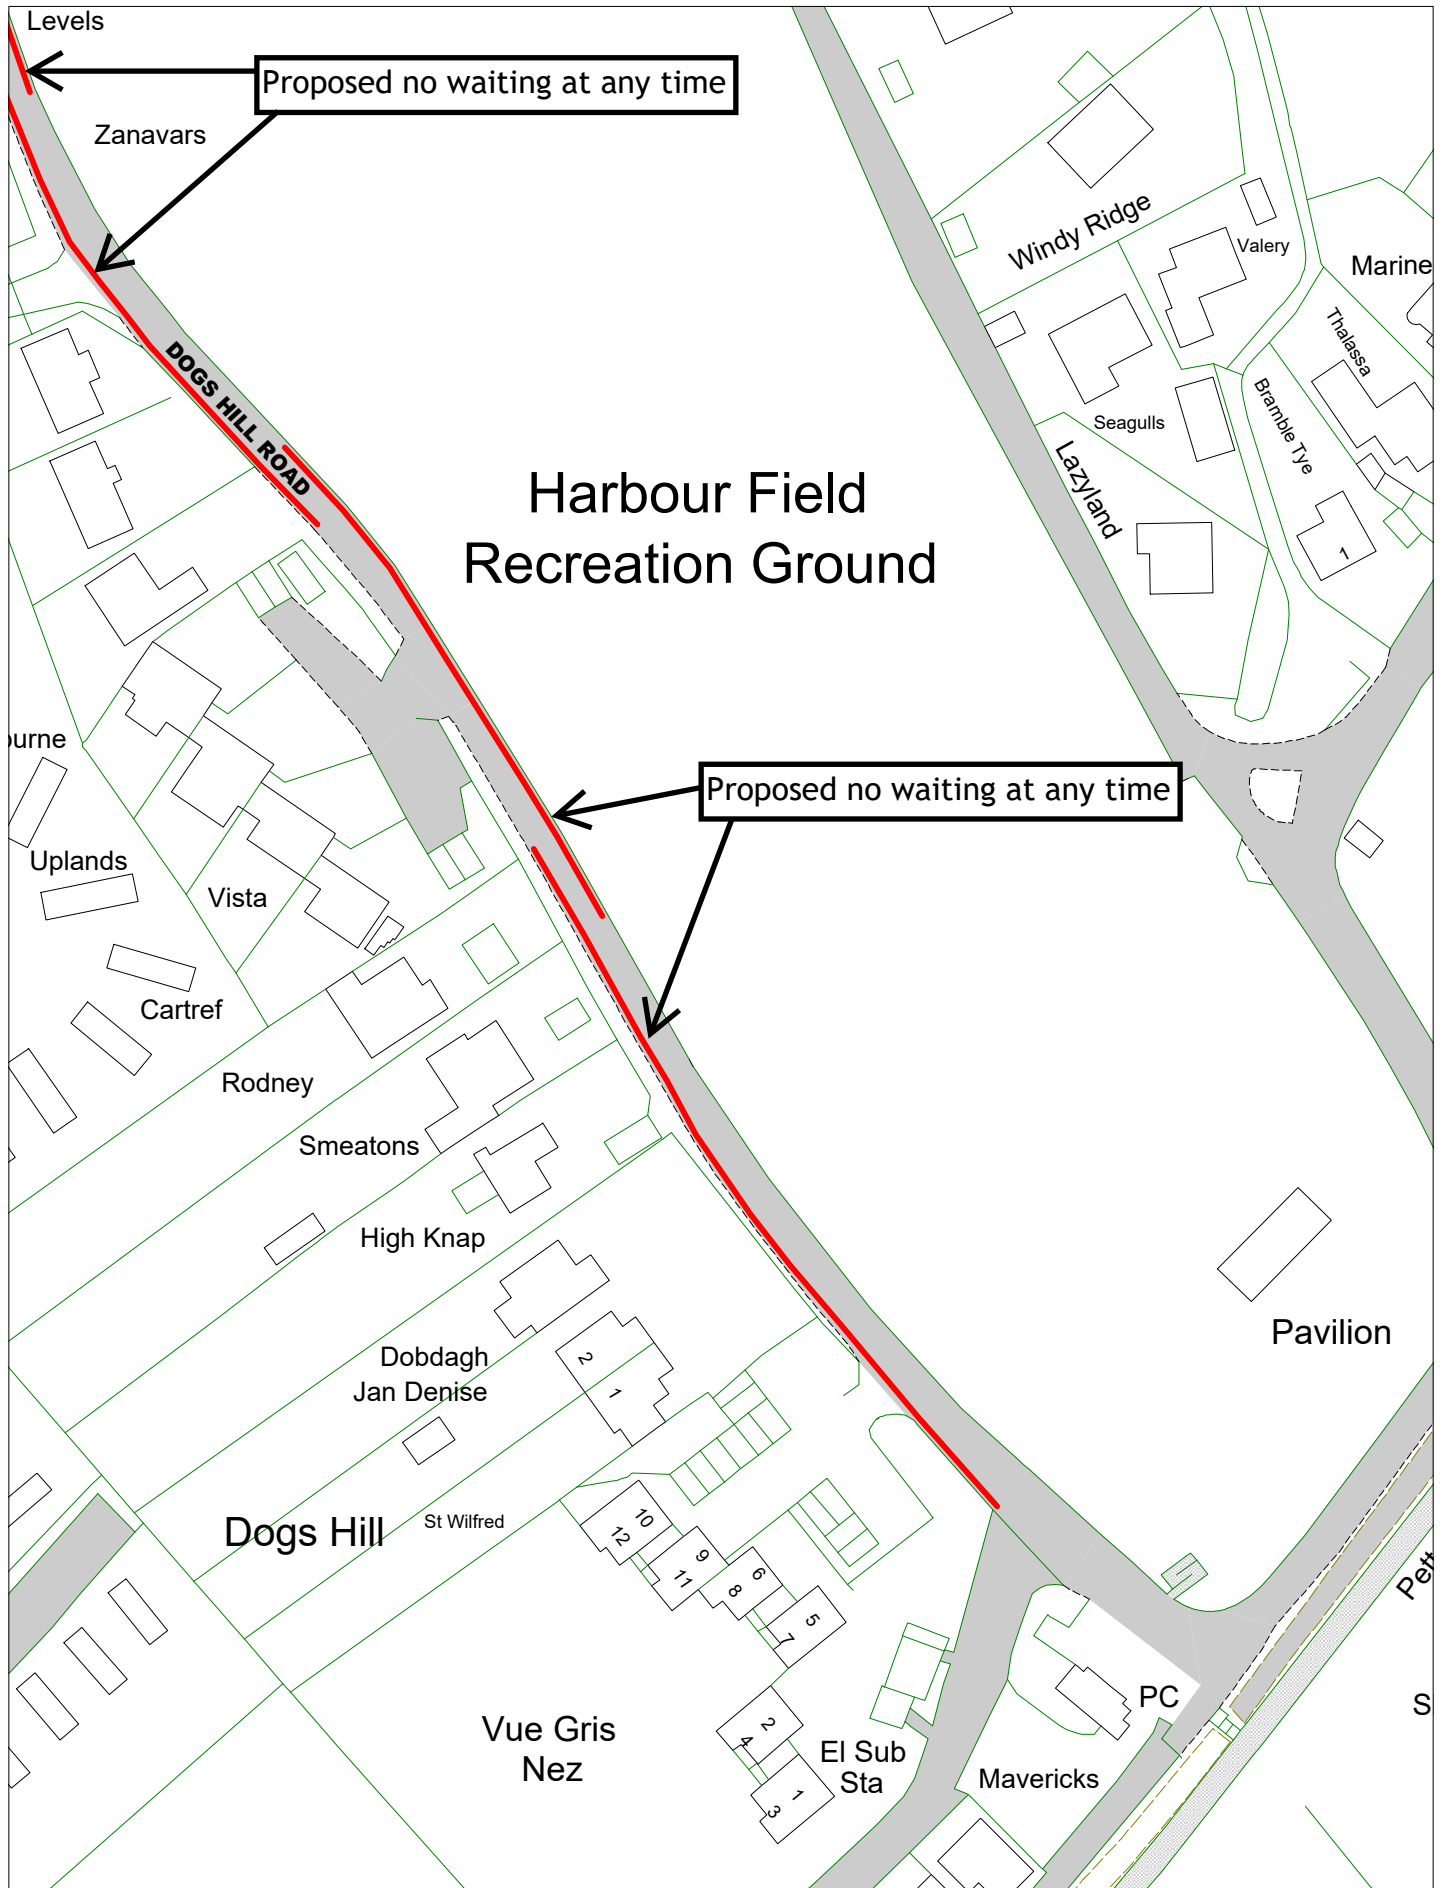

© Crown copyright. All rights reserved
East Sussex County Council
Licence No. AC0000808855 2024

Dogs Hill Road, Winchelsea

Key to restriction types

[Return to index](#)

SCALE	1 : 1000
DATE	26/01/2024
DRAWING No.	RR23 24
DRAWN BY