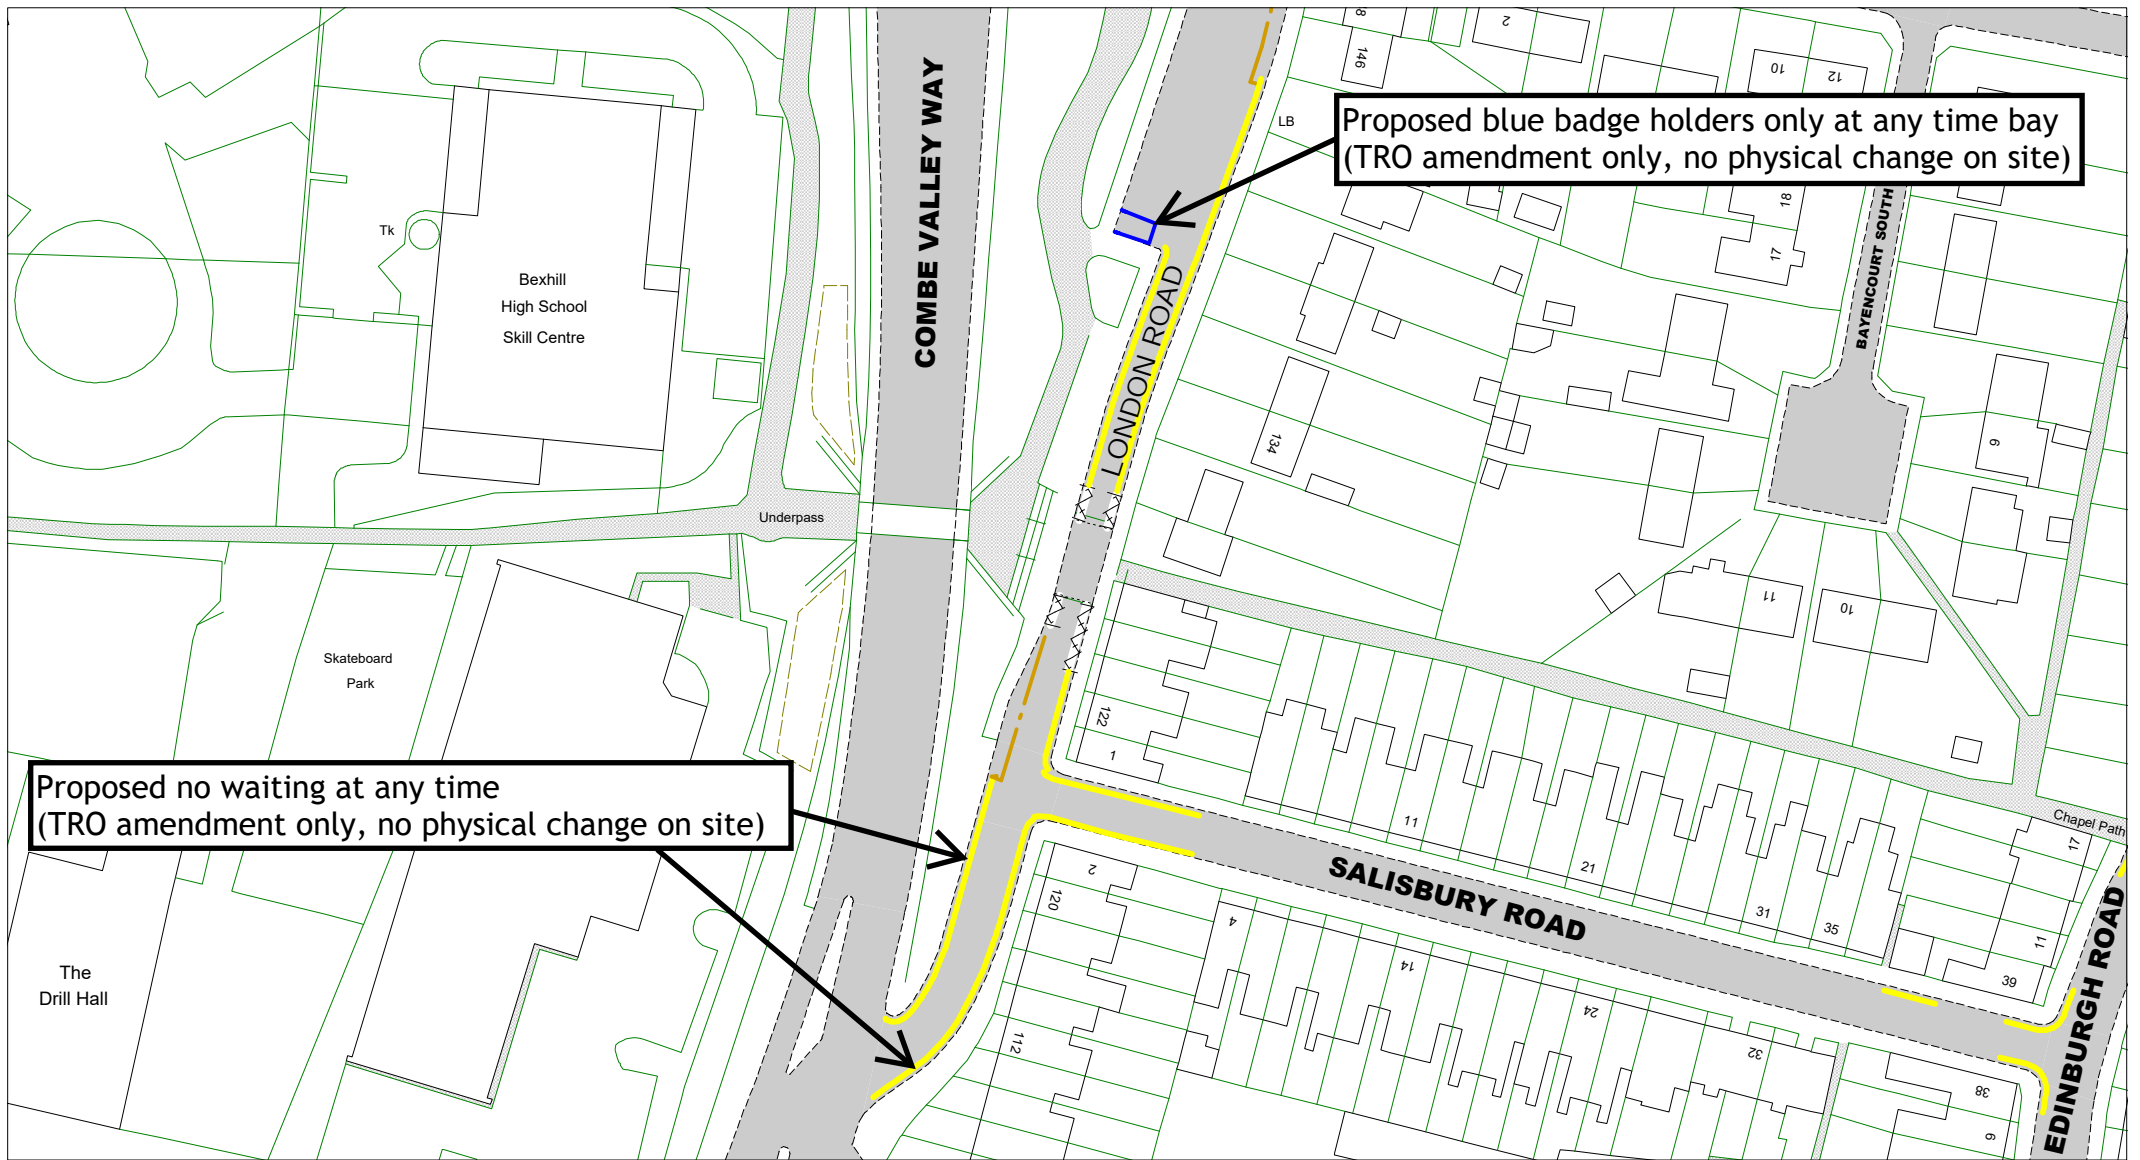

Proposed blue badge holders only at any time bay
(TRO amendment only, no physical change on site)

Proposed no waiting at any time
(TRO amendment only, no physical change on site)