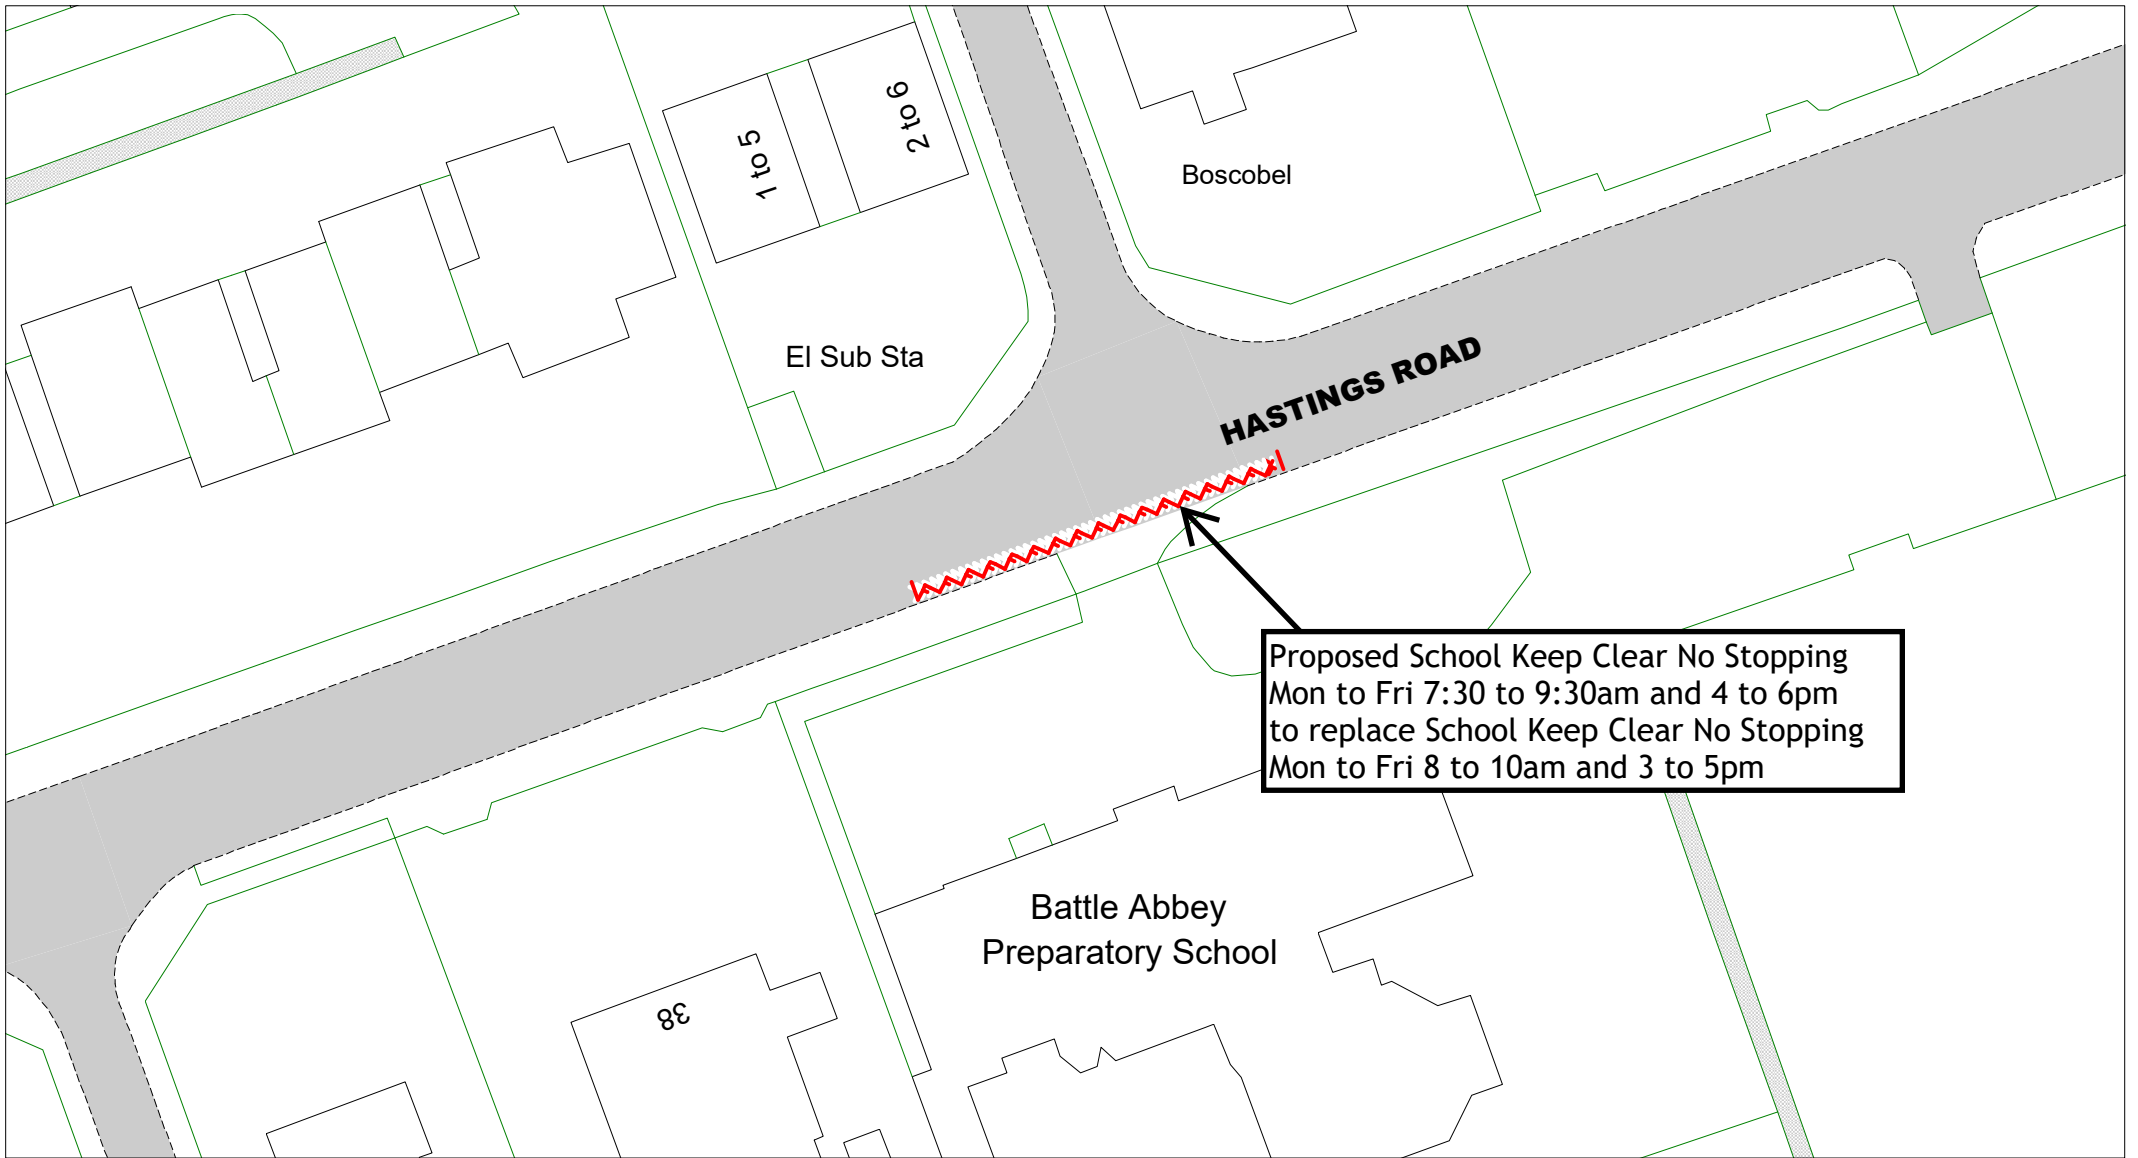

Gunters Lane, Bexhill

[Return to index](#)

Key to restriction types

SCALE	1 : 750
DATE	26/01/2024
DRAWING No.	RR23 08
DRAWN BY	
<small>© Crown copyright. All rights reserved East Sussex County Council Licence No. AC0000808855 2024</small>	