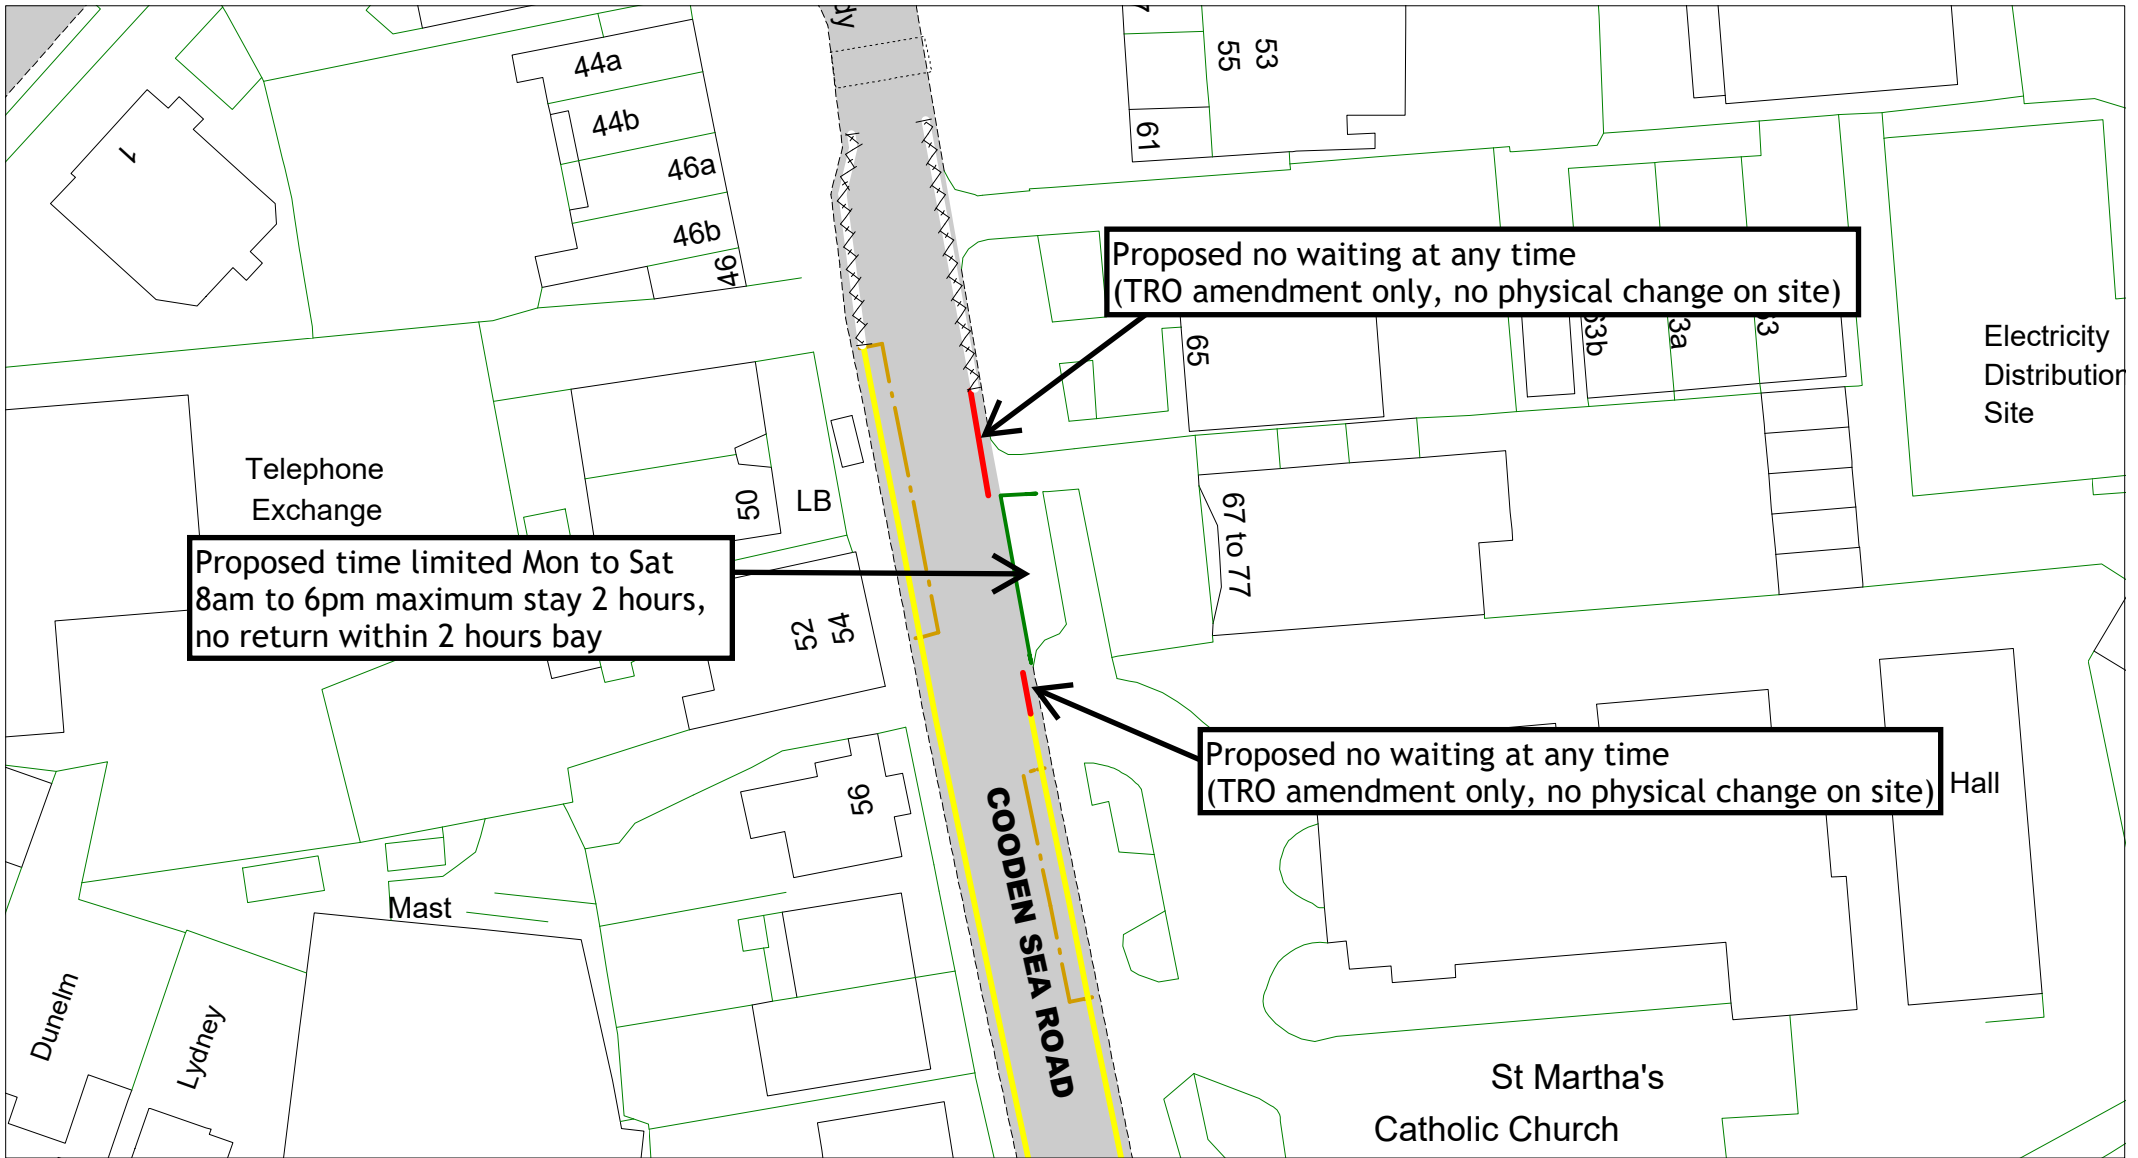

Cooden Sea Road, Bexhill

Return to index

Key to restriction types

SCALE	1 : 500
DATE	04/01/2024
DRAWING No.	RR23 05
DRAWN BY	
© Crown copyright. All rights reserved East Sussex County Council Licence No. AC0000808855 2024