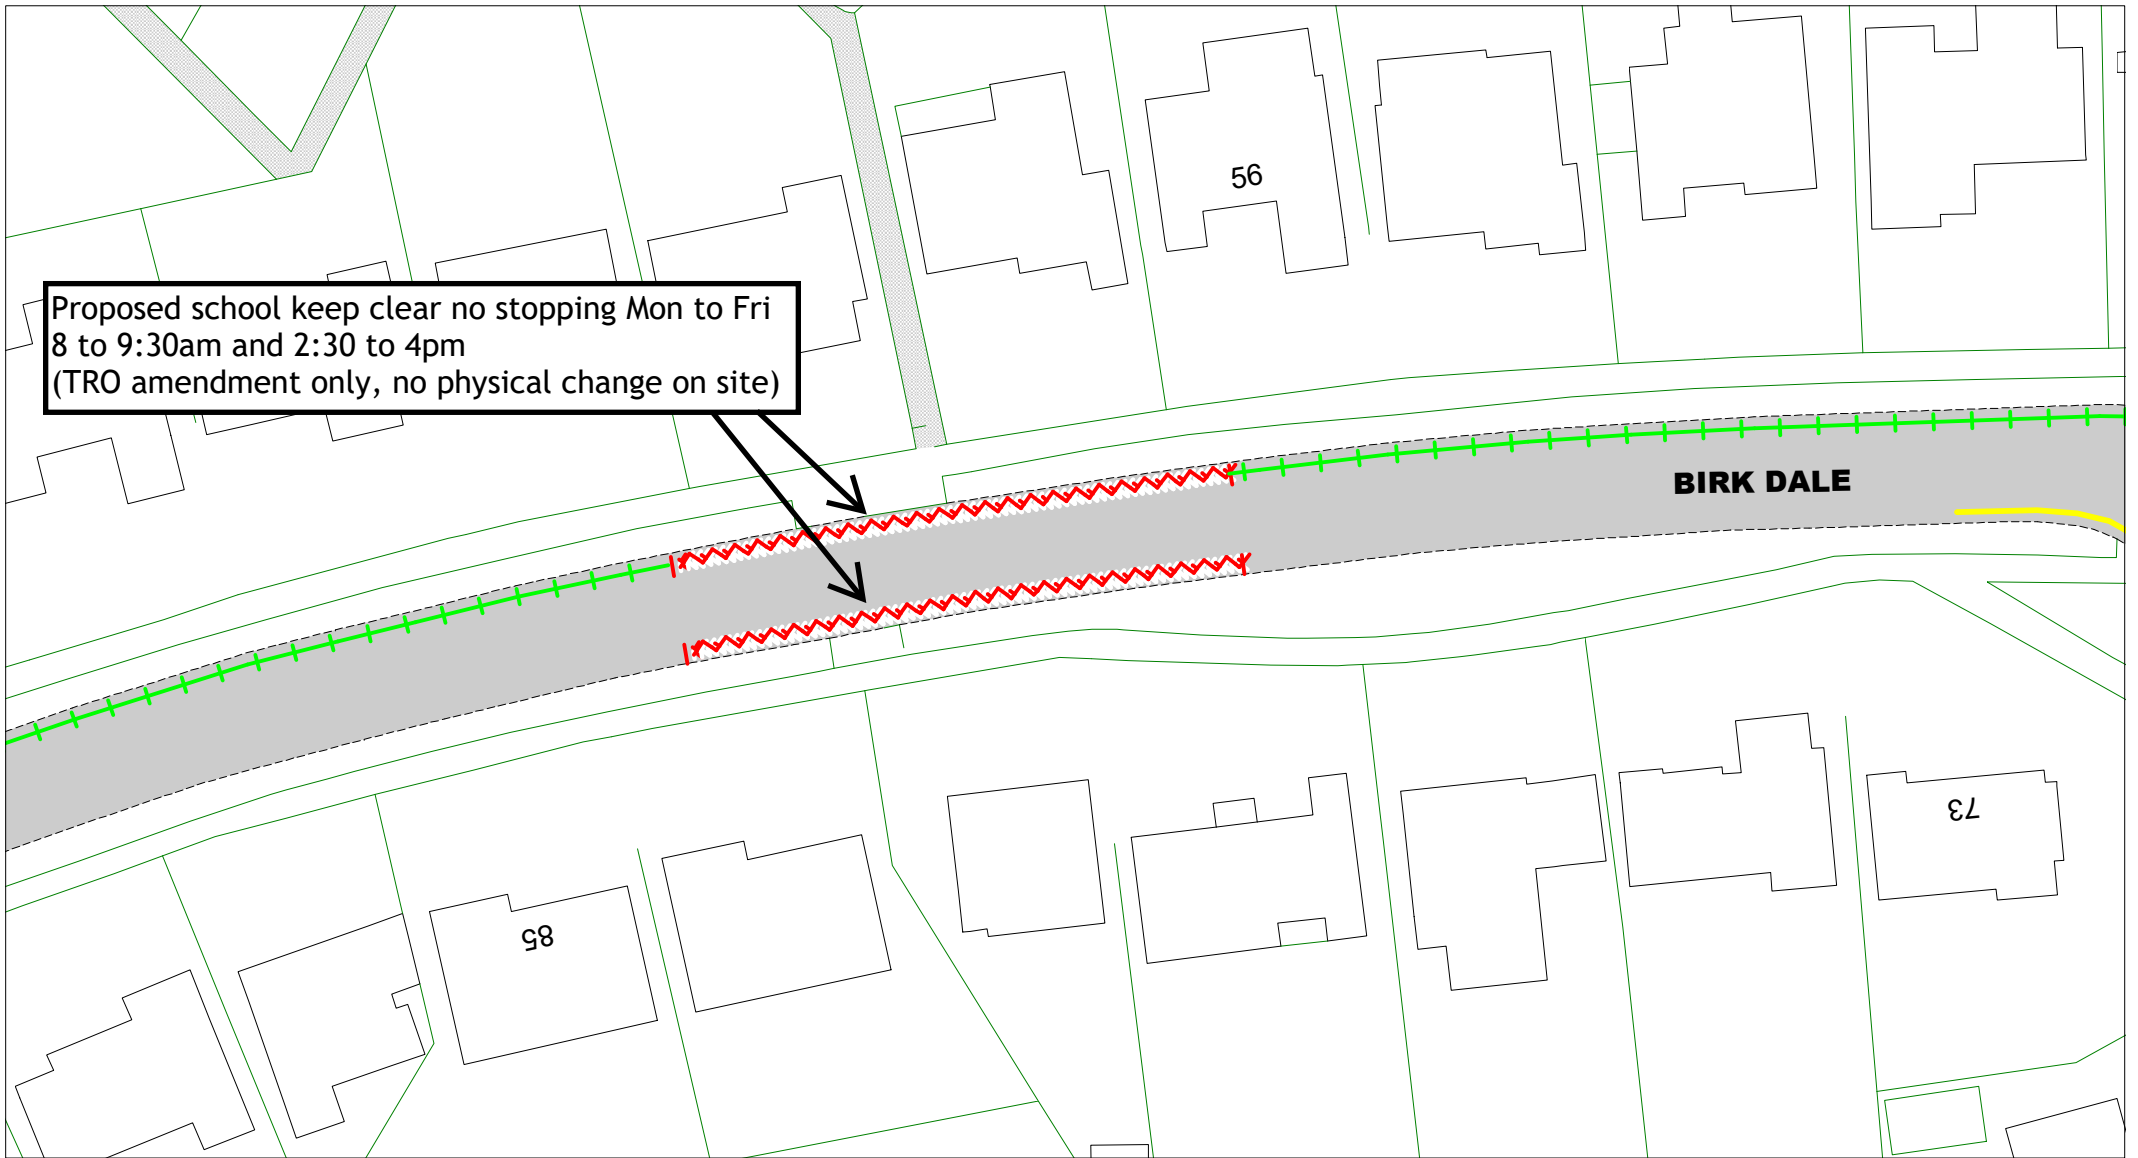

Proposed school keep clear no stopping Mon to Fri
8 to 9:30am and 2:30 to 4pm
(TRO amendment only, no physical change on site)

BIRK DALE