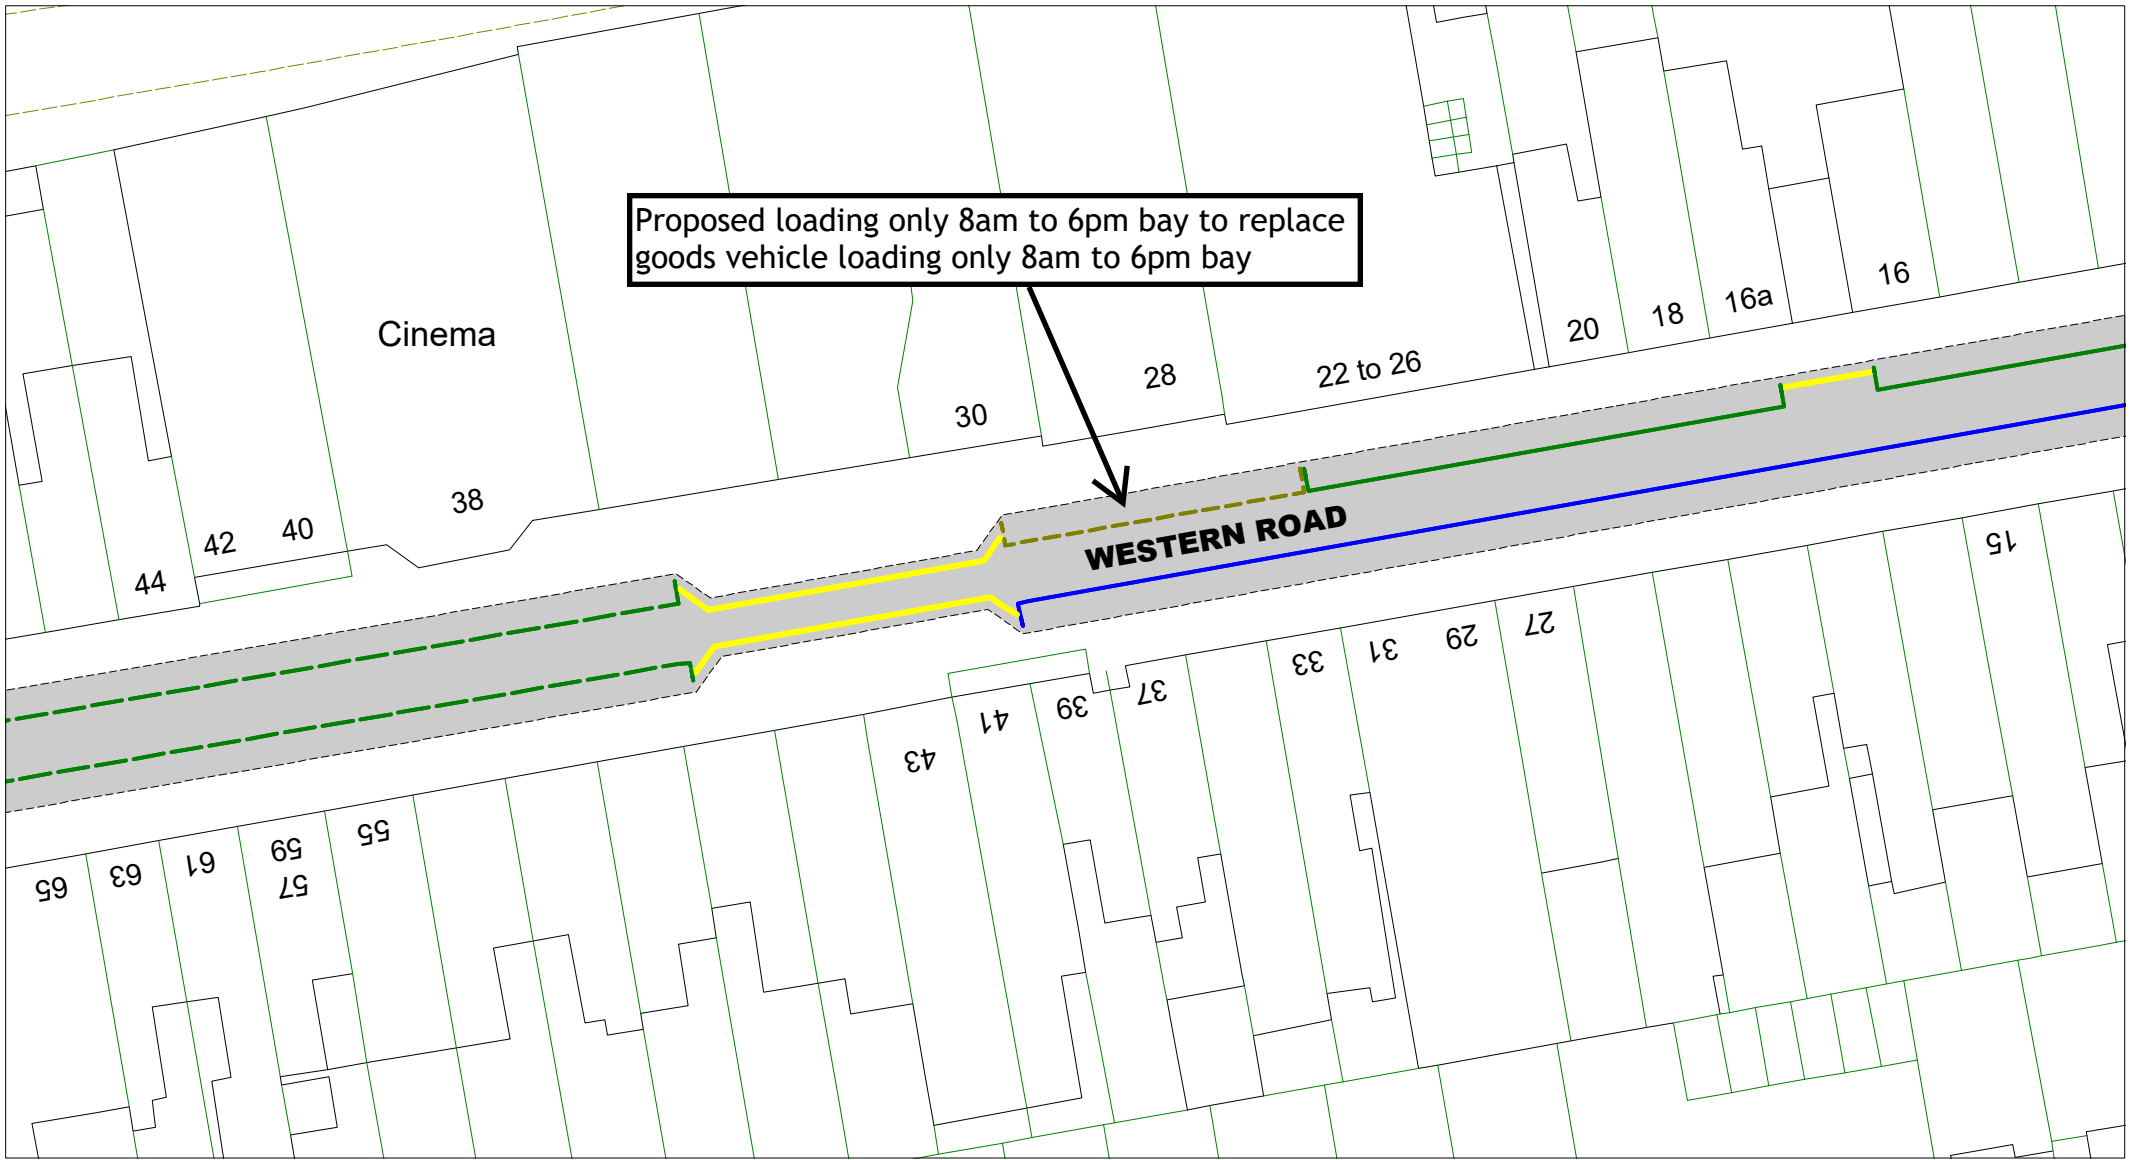

Proposed no waiting at any time

Proposed no waiting at any time

Turkey Road, Bexhill

[Return to index](#)

Key to restriction types

SCALE	1 : 750
DATE	16/01/2024
DRAWING No.	RR23 19
DRAWN BY	
© Crown copyright. All rights reserved East Sussex County Council Licence No. AC0000808855 2024	