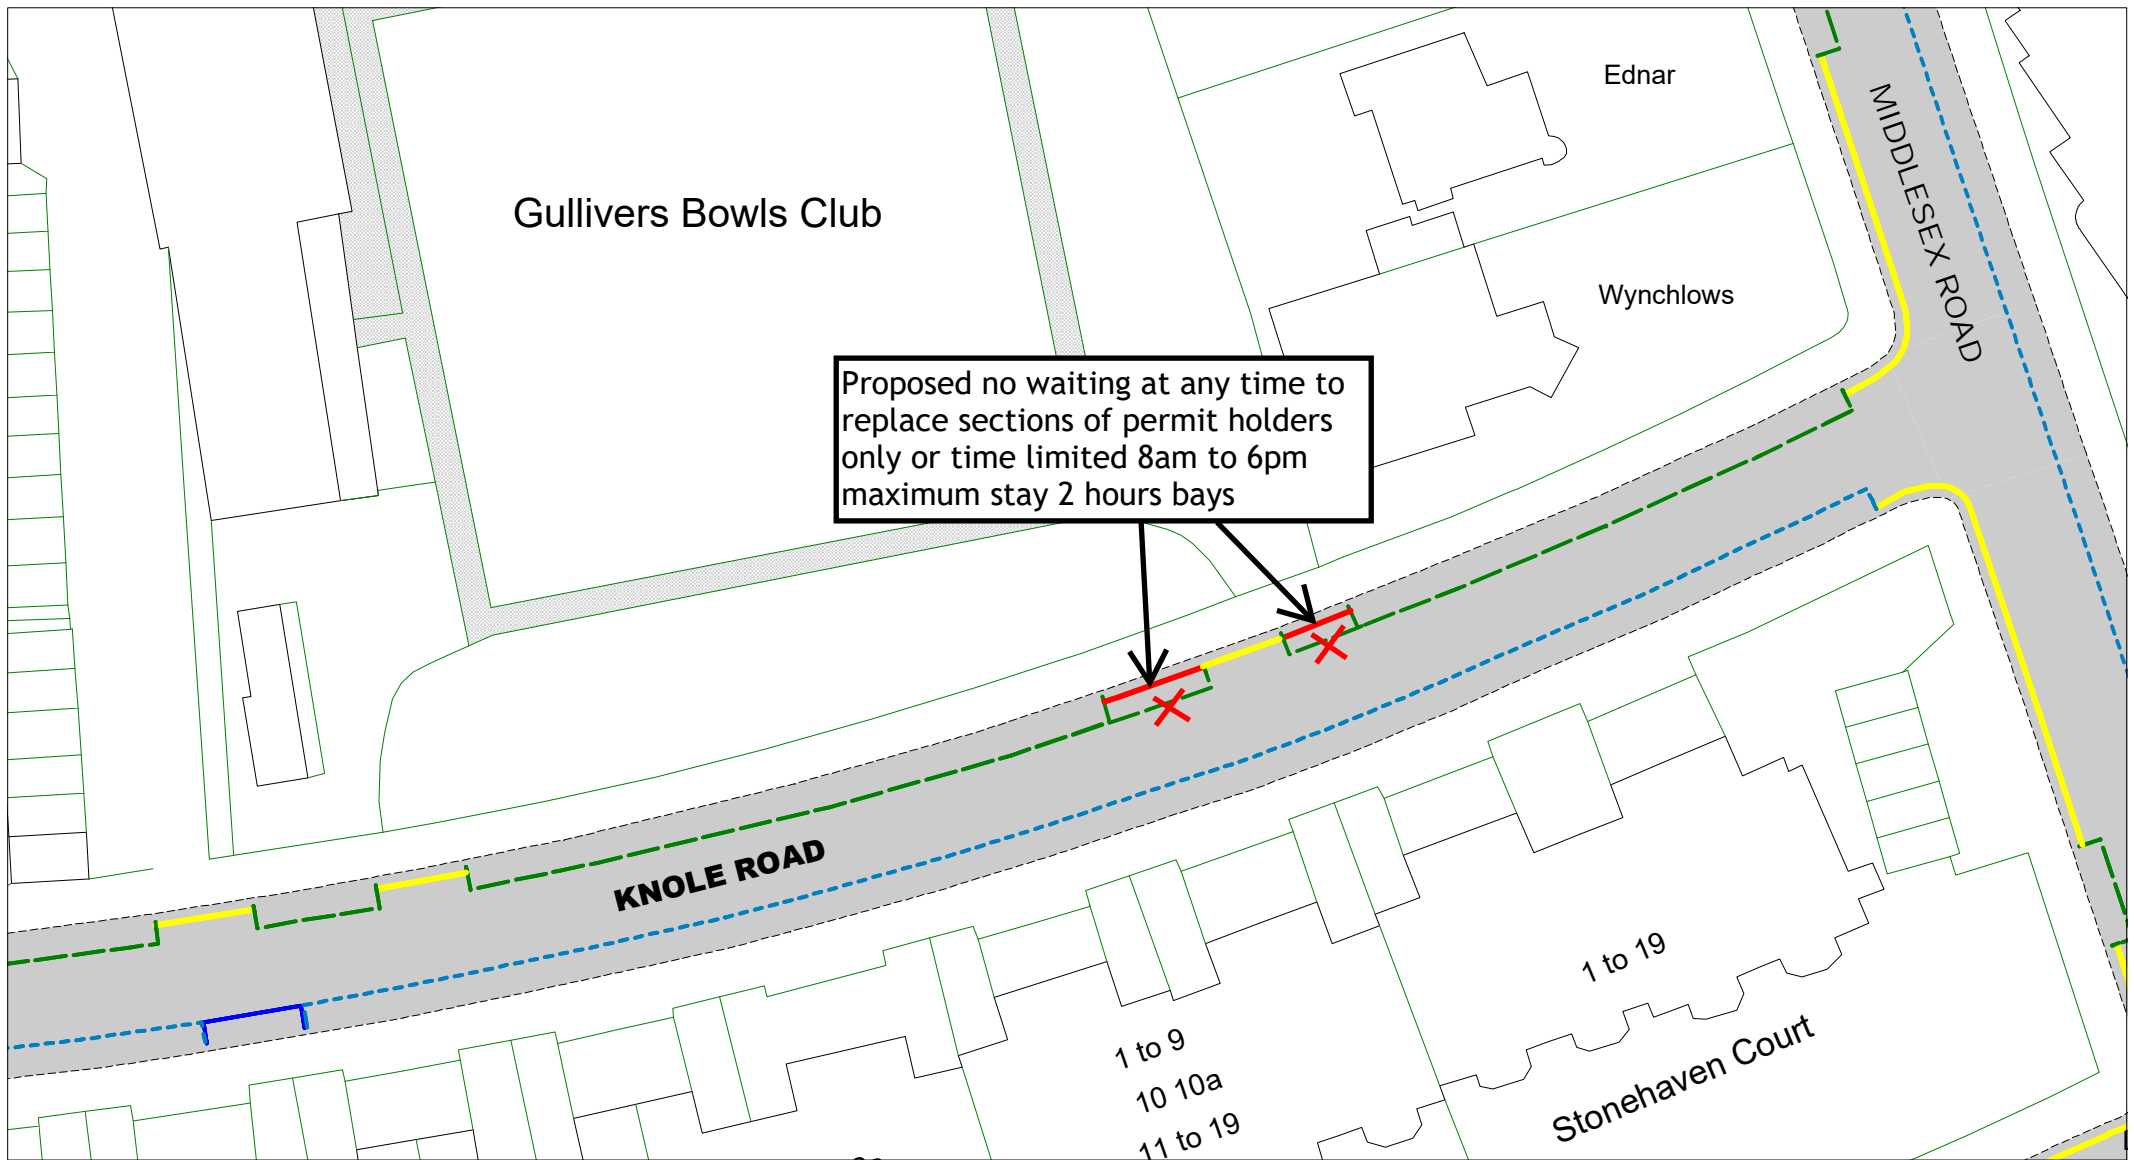

Proposed no waiting at any time to replace sections of permit holders only or time limited 8am to 6pm maximum stay 2 hours bays