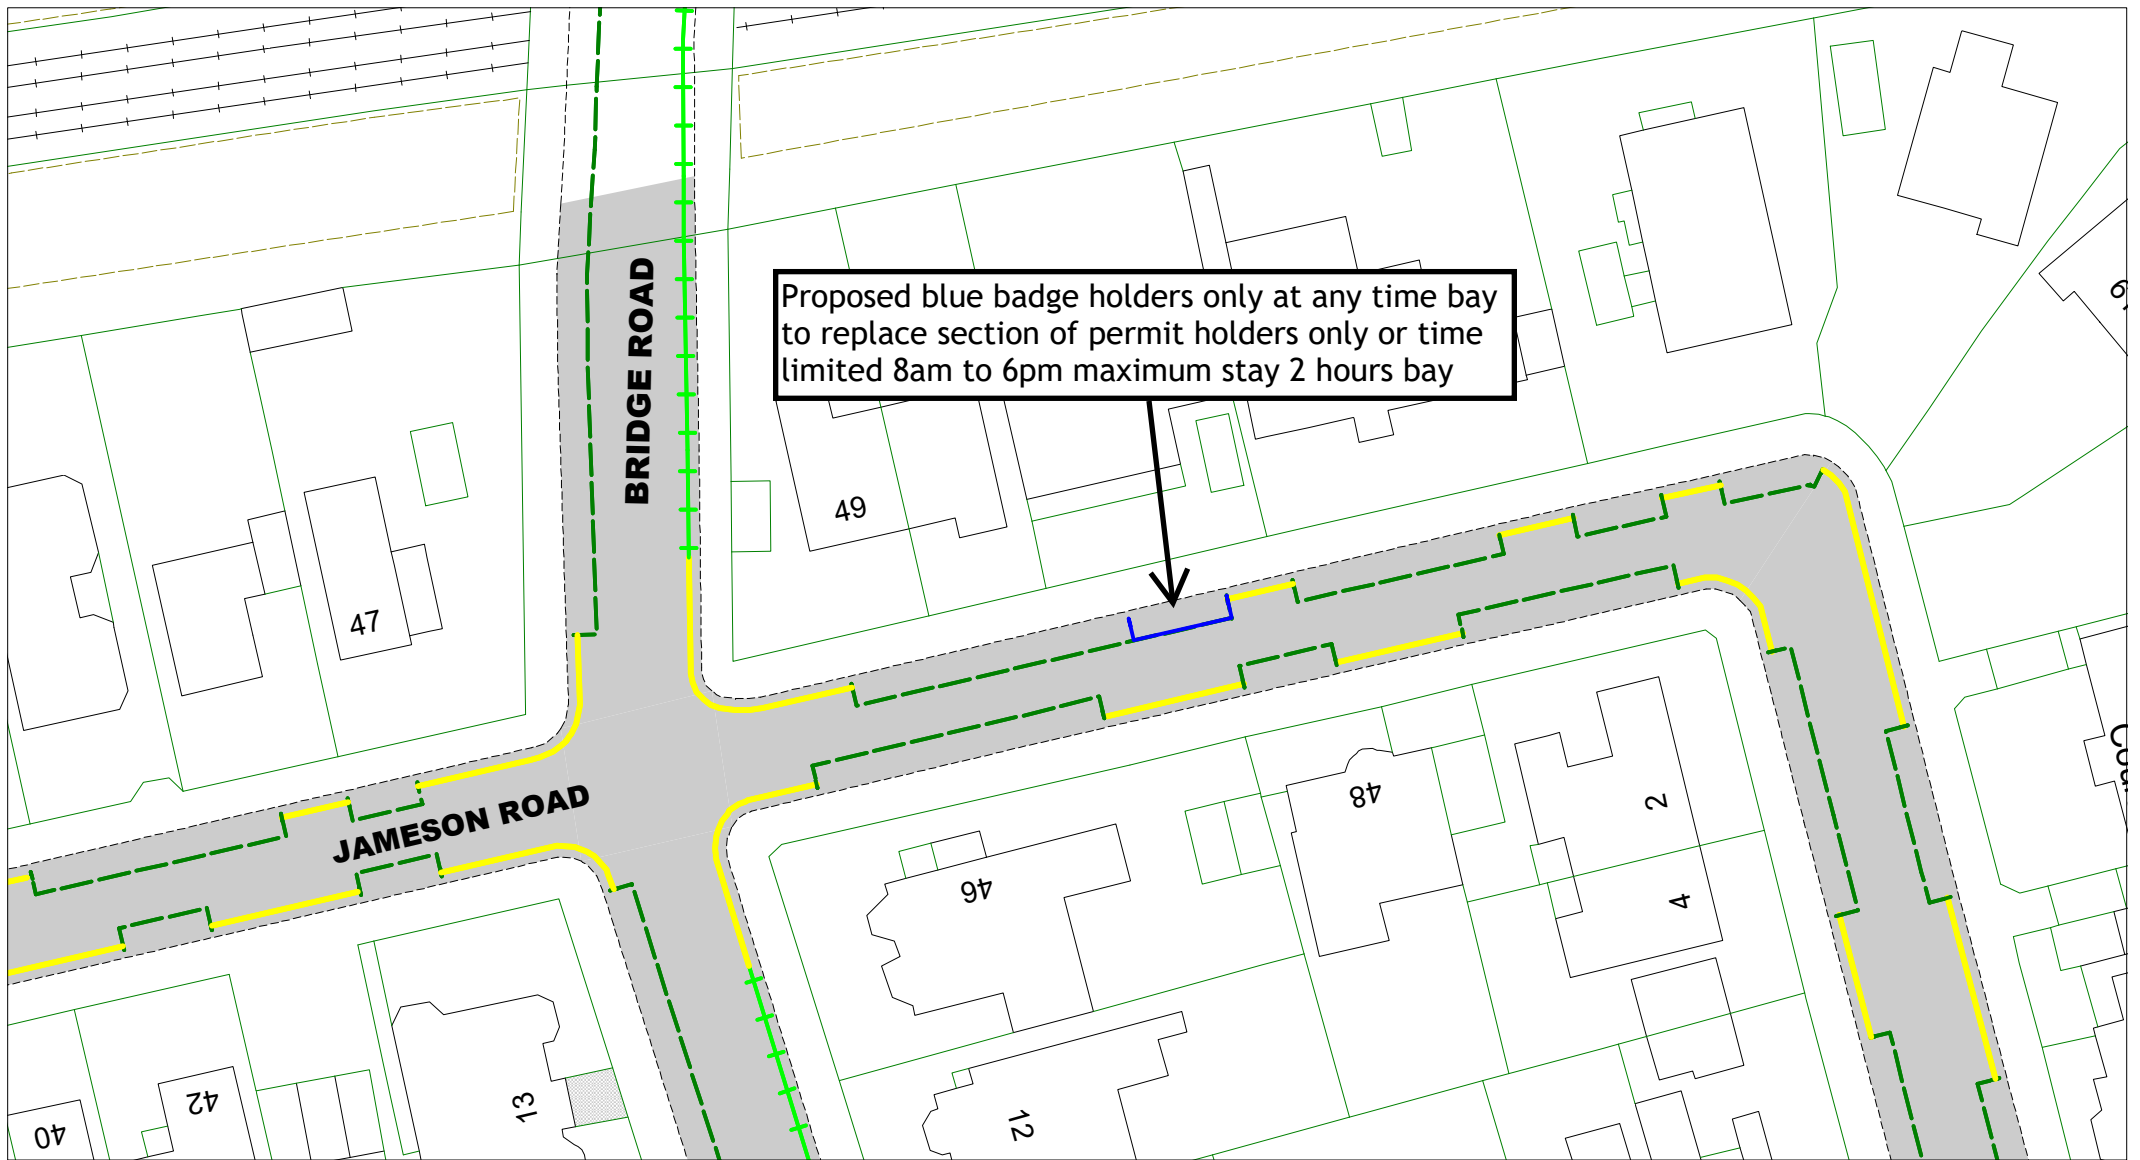

East Sussex
County Council

Jameson Road, Bexhill

[Return to index](#)

Key to restriction types

SCALE

1 : 500

DATE

04/01/2024

DRAWING No.

RR23 10

DRAWN BY

© Crown copyright. All rights reserved
East Sussex County Council
Licence No. AC0000808855 2024