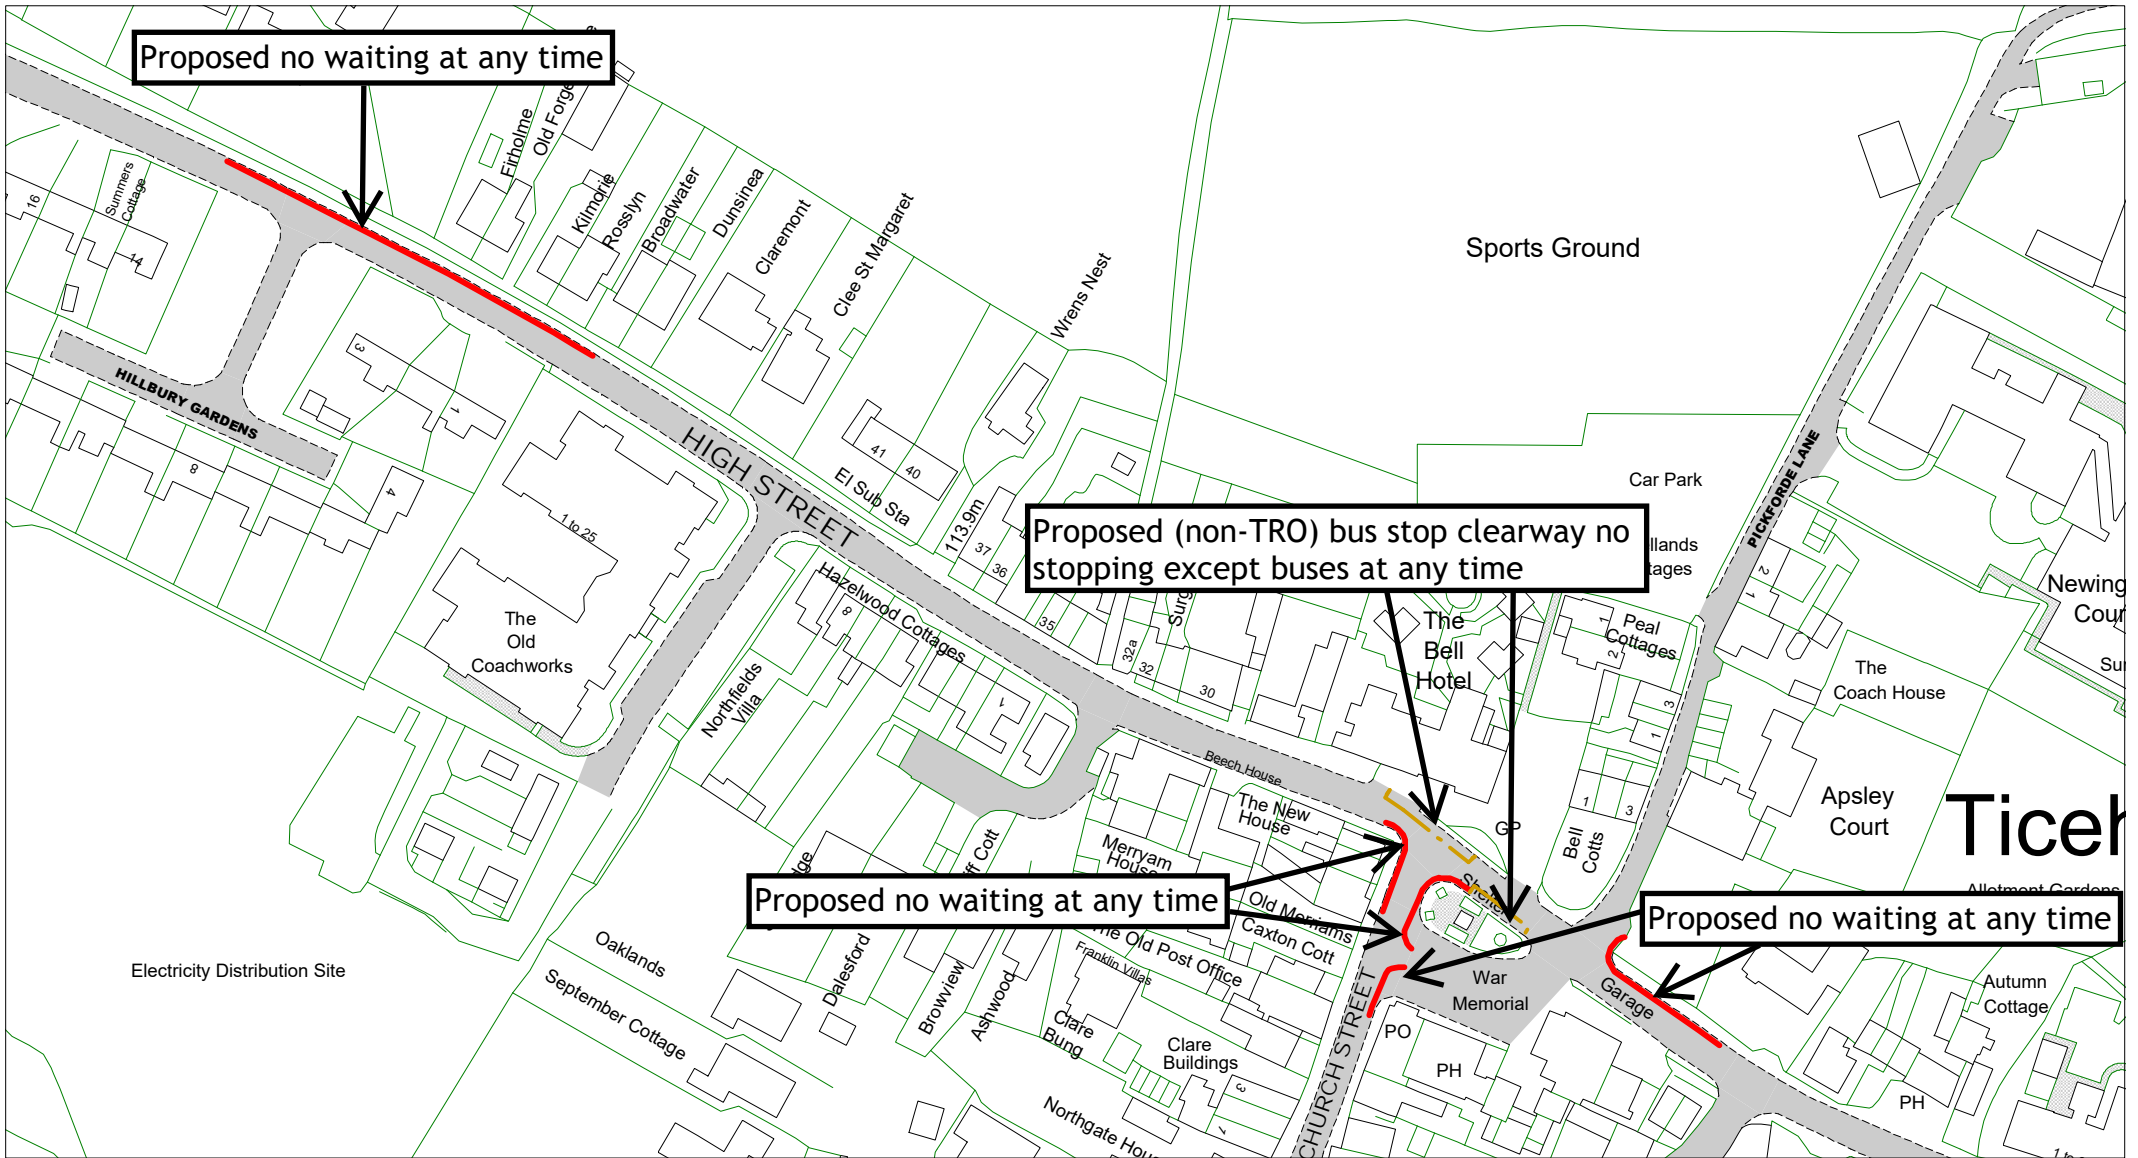

Proposed no waiting at any time

Proposed (non-TRO) bus stop clearway no stopping except buses at any time

Proposed no waiting at any time

Proposed no waiting at any time

High Street and Church Street, Ticehurst