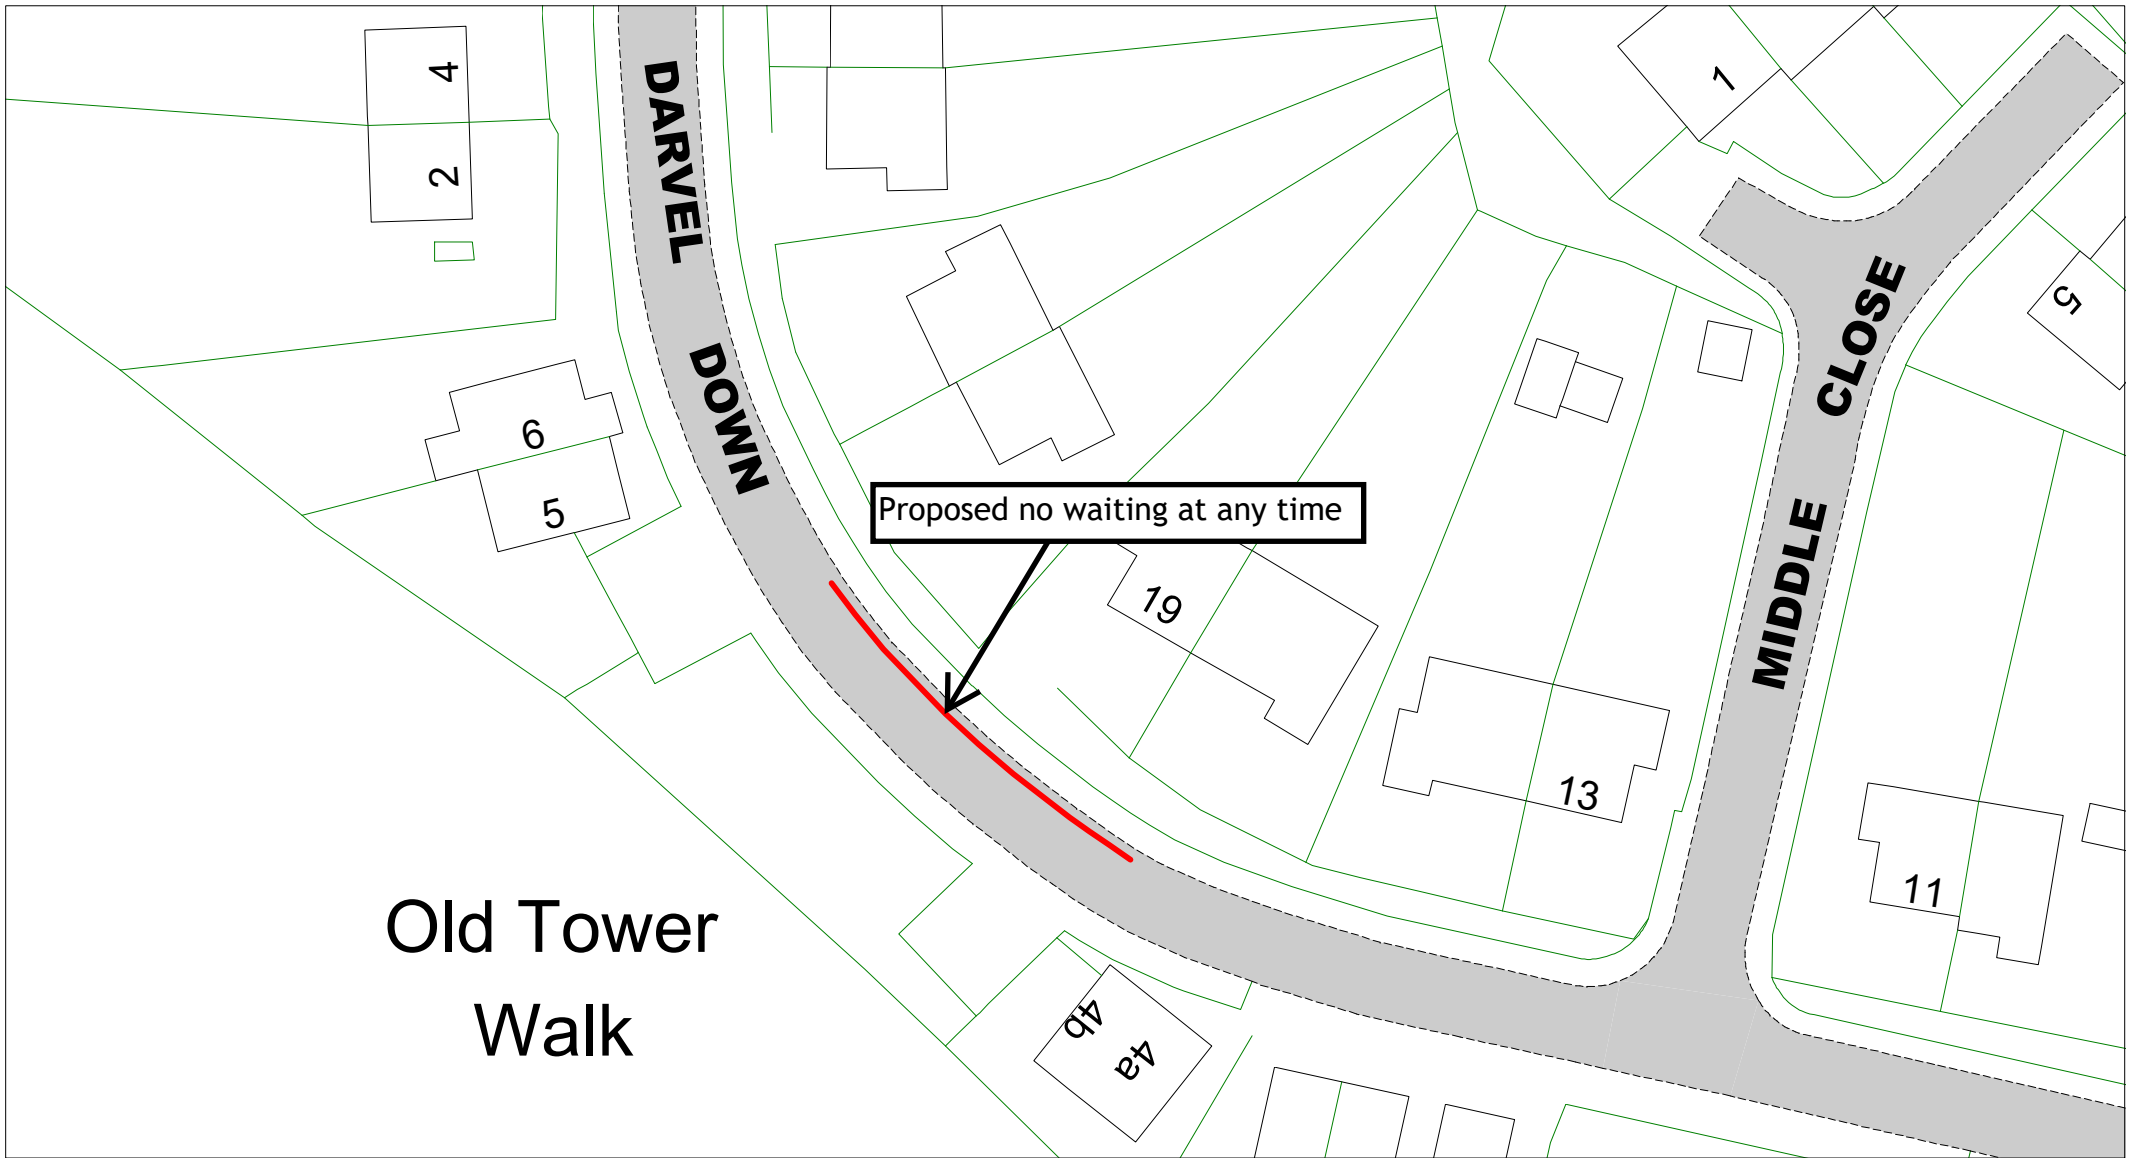

Old Tower
Walk

Proposed no waiting at any time

Darvel Down, Netherfield

[Return to index](#)

Key to restriction types

SCALE	1 : 500
DATE	02/02/2024
DRAWING No.	RR23 27
DRAWN BY	
© Crown copyright. All rights reserved East Sussex County Council Licence No. AC0000808855 2024	