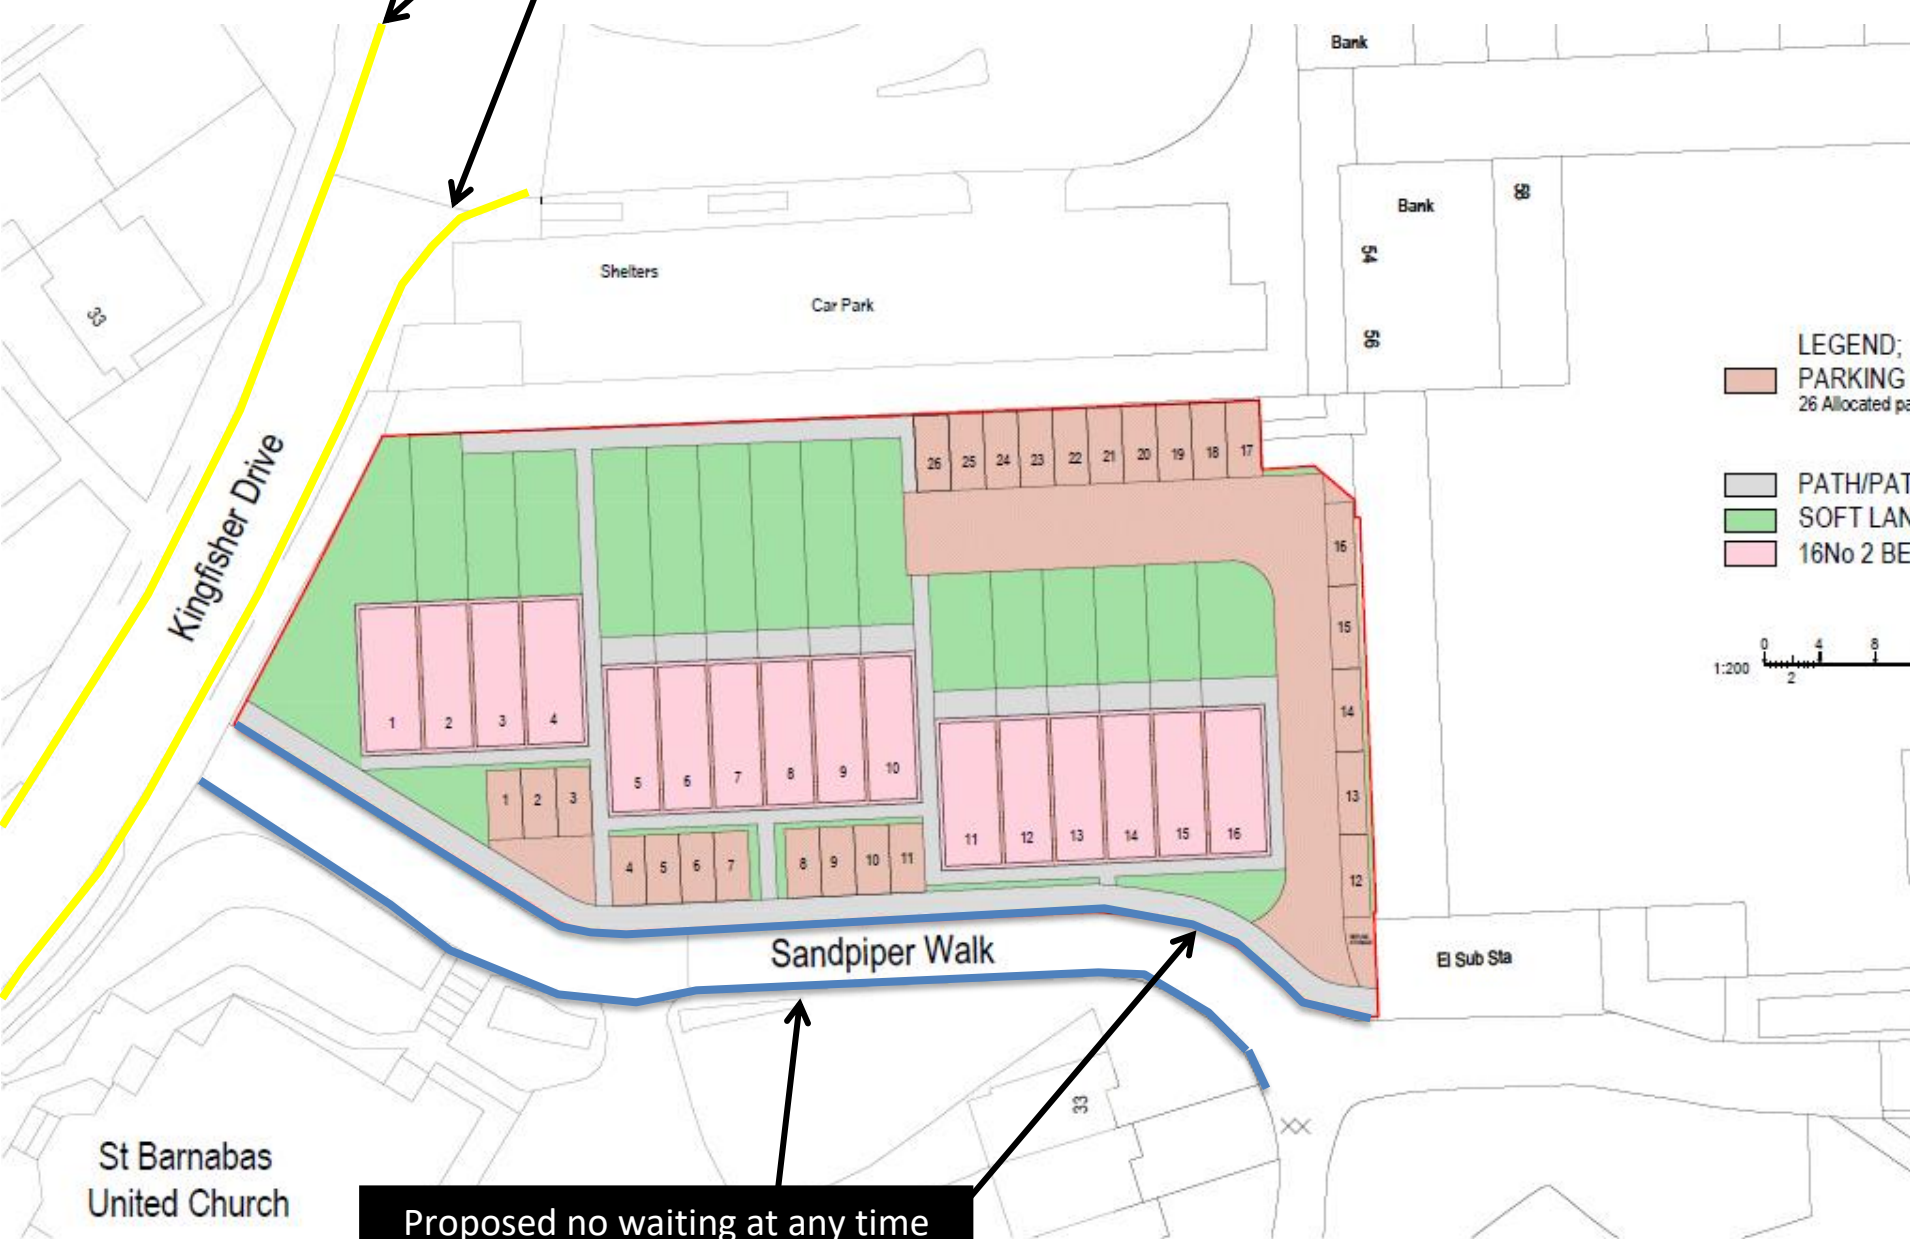

Existing no waiting at any time

Proposed no waiting at any time

- LEGEND;**
- PARKING SPACES / DRIVE
26 Allocated parking spaces
 - PATH/PATIO
 - SOFT LANDSCAPING
 - 16No 2 BED DWELLINGS

LAND AT SANDPIPER WALK KINGFISHER DRIVE EASTBOURNE for The Park Lane Group					
<small>PROPOSED BLOCK PLAN & STREET SCENE</small>					
<small>DRAWN BY - MATTHEW GERSEN</small>					
<small>DATE - NOVEMBER 2019</small>					
<small>SCALE - 1:200 @ A1</small>					
<small>DRAWING No. 6270 / 100</small>					